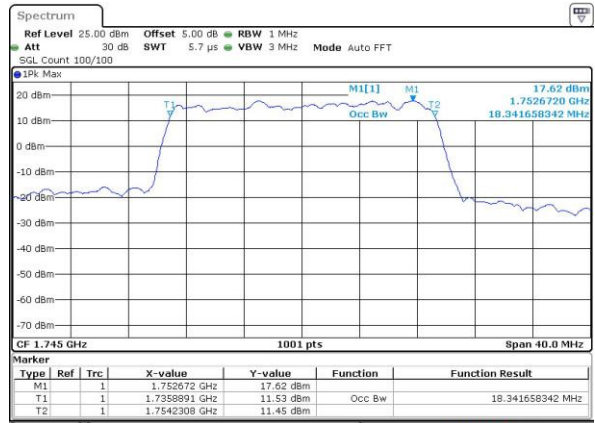

Highest Channel / 10MHz / 16QAM

Date: 4 JUL 2016 15:04:00

LTE Band 4

Lowest Channel / 15MHz / QPSK

Date: 4.JUL.2016 15:11:01

Lowest Channel / 15MHz / 16QAM

Date: 4.JUL.2016 15:11:12

Middle Channel / 15MHz / QPSK

Date: 4.JUL.2016 15:18:12

Middle Channel / 15MHz / 16QAM

Date: 4.JUL.2016 15:18:24

Highest Channel / 15MHz / QPSK

Date: 4.JUL.2016 15:20:50

Highest Channel / 15MHz / 16QAM

Date: 4.JUL.2016 15:21:01

LTE Band 4

Lowest Channel / 20MHz / QPSK

Date: 4 JUL 2016 15:28:02

Lowest Channel / 20MHz / 16QAM

Date: 4 JUL 2016 15:28:14

Middle Channel / 20MHz / QPSK

Date: 4 JUL 2016 15:35:14

Middle Channel / 20MHz / 16QAM

Date: 4 JUL 2016 15:35:25

Highest Channel / 20MHz / QPSK

Date: 4 JUL 2016 15:37:50

Highest Channel / 20MHz / 16QAM

Date: 4 JUL 2016 15:38:01

LTE Band 5

Lowest Channel / 1.4MHz / QPSK

Date: 3 JUL 2016 21:33:28

Lowest Channel / 1.4MHz / 16QAM