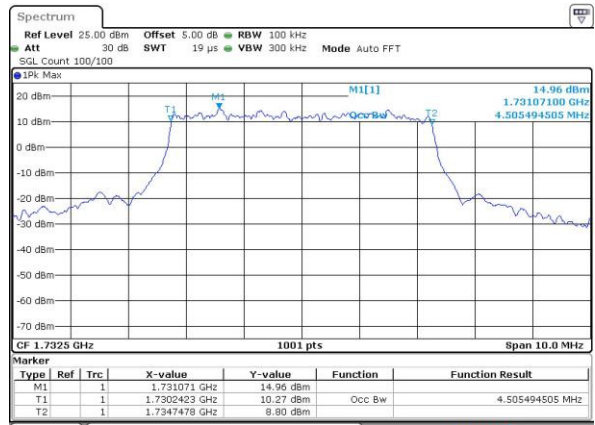

Date: 4 JUL 2016 14:12:40

Highest Channel / 1.4MHz / 16QAM

Date: 4 JUL 2016 14:12:51

LTE Band 4

Lowest Channel / 3MHz / QPSK

Date: 4.JUL.2016 14:19:53

Lowest Channel / 3MHz / 16QAM

Date: 4.JUL.2016 14:20:04

LTE Band 4

Lowest Channel / 5MHz / QPSK

Date: 4 JUL 2016 14:36:58

Lowest Channel / 5MHz / 16QAM

Date: 4 JUL 2016 14:37:09

Middle Channel / 5MHz / QPSK

Date: 4 JUL 2016 14:44:11

Middle Channel / 5MHz / 16QAM

Date: 4 JUL 2016 14:44:22

Highest Channel / 5MHz / QPSK

Date: 4 JUL 2016 14:46:48

Highest Channel / 5MHz / 16QAM

Date: 4 JUL 2016 14:46:59

LTE Band 4

Lowest Channel / 10MHz / QPSK

Date: 4 JUL 2016 14:53:59