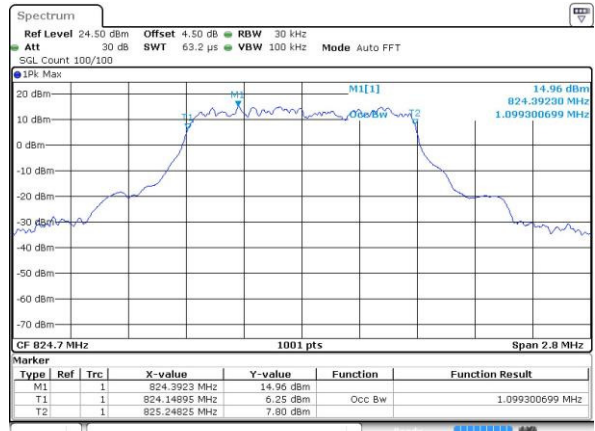

Highest Channel / 20MHz / QPSK

Date: 4 JUL 2016 15:37:50

Highest Channel / 20MHz / 16QAM

Date: 4 JUL 2016 15:38:01

LTE Band 5

Lowest Channel / 1.4MHz / QPSK

Date: 3 JUL 2016 21:33:28

Lowest Channel / 1.4MHz / 16QAM