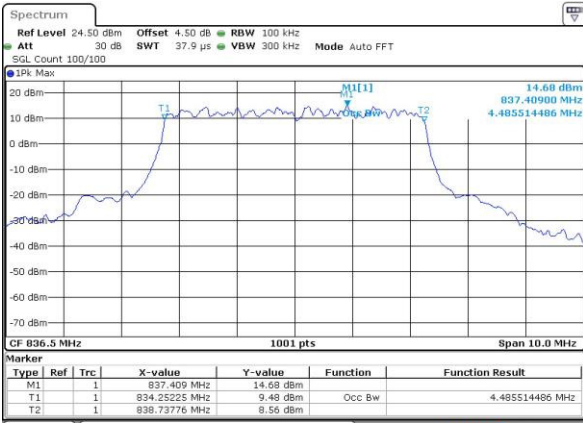

Date: 3 JUL 2016 21:51:31

LTE Band 5

Lowest Channel / 3MHz / QPSK

Date: 3.JUL.2016 22:06:36

Lowest Channel / 3MHz / 16QAM

Date: 3.JUL.2016 22:06:47

Middle Channel / 3MHz / QPSK

Date: 3.JUL.2016 22:21:51

Middle Channel / 3MHz / 16QAM

Date: 3.JUL.2016 22:22:02

Highest Channel / 3MHz / QPSK

Date: 3.JUL.2016 22:24:27

Highest Channel / 3MHz / 16QAM

Date: 3.JUL.2016 22:24:38

LTE Band 5

Lowest Channel / 5MHz / QPSK

Date: 3.JUL.2016 22:39:41

Lowest Channel / 5MHz / 16QAM

Date: 3.JUL.2016 22:39:52

Middle Channel / 5MHz / QPSK

Date: 3.JUL.2016 22:54:96

Middle Channel / 5MHz / 16QAM

Date: 3.JUL.2016 22:55:07

Highest Channel / 5MHz / QPSK