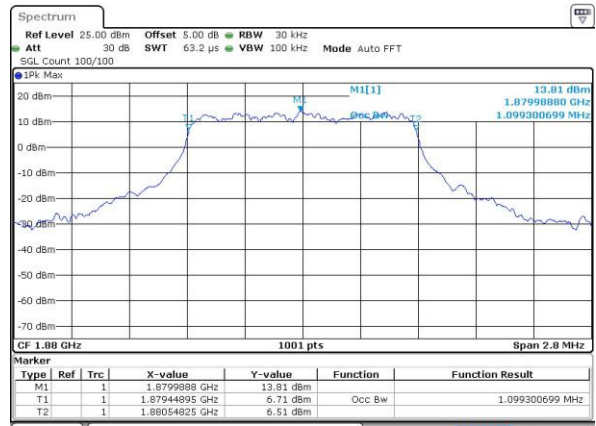

Mode	LTE Band 38 : 99%OBW(MHz)											
BW	1.4MHz		3MHz		5MHz		10MHz		15MHz		20MHz	
Mod.	QPSK	16QAM	QPSK	16QAM	QPSK	16QAM	QPSK	16QAM	QPSK	16QAM	QPSK	16QAM
Lowest CH	-	-	-	-	4.49	4.49	9.01	8.97	13.58	13.37	18.3	18.26
Middle CH	-	-	-	-	4.48	4.49	8.97	9.01	13.46	13.43	18.26	18.3
Highest CH	-	-	-	-	4.48	4.5	9.07	9.05	13.43	13.34	18.14	18.26

LTE Band 2

Lowest Channel / 1.4MHz / QPSK

Date: 4 JUL 2016 09:44:33

Lowest Channel / 1.4MHz / 16QAM

Date: 4 JUL 2016 09:44:44

Middle Channel / 1.4MHz / QPSK

Date: 4 JUL 2016 09:57:26

Middle Channel / 1.4MHz / 16QAM

Date: 4 JUL 2016 09:57:37

Highest Channel / 1.4MHz / QPSK

Date: 4 JUL 2016 10:00:02

Highest Channel / 1.4MHz / 16QAM

Date: 4 JUL 2016 10:00:13

LTE Band 2

Lowest Channel / 3MHz / QPSK

Date: 4.JUL.2016 10:07:14