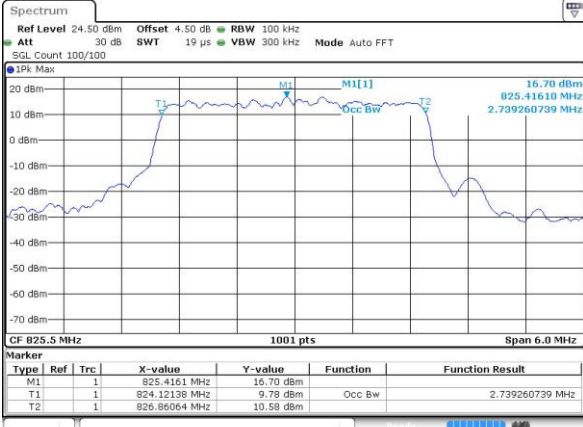

Highest Channel / 20MHz / QPSK

Date: 4 JUL 2016 15:37:50

Highest Channel / 20MHz / 16QAM

Date: 4 JUL 2016 15:38:01

LTE Band 5

Lowest Channel / 1.4MHz / QPSK

Date: 3 JUL 2016 21:33:28

Lowest Channel / 1.4MHz / 16QAM

Date: 3 JUL 2016 21:33:39

Middle Channel / 1.4MHz / QPSK

Date: 3 JUL 2016 21:48:44

Middle Channel / 1.4MHz / 16QAM

Date: 3 JUL 2016 21:48:55

Highest Channel / 1.4MHz / QPSK

Date: 3 JUL 2016 21:51:20

Highest Channel / 1.4MHz / 16QAM

Date: 3 JUL 2016 21:51:31

LTE Band 5

Lowest Channel / 3MHz / QPSK

Date: 3.JUL.2016 22:06:36

Lowest Channel / 3MHz / 16QAM

Date: 3.JUL.2016 22:06:47

Middle Channel / 3MHz / QPSK

Date: 3.JUL.2016 22:21:51