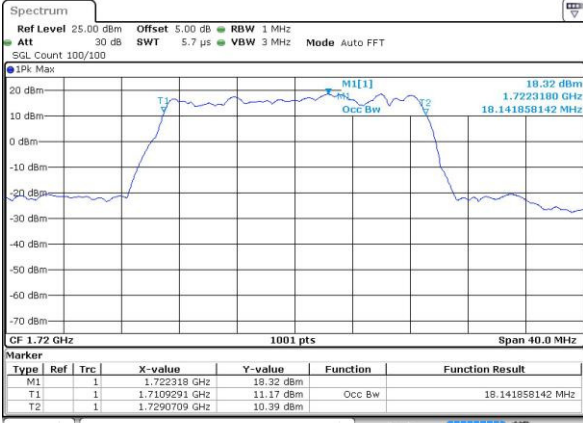

Highest Channel / 10MHz / 16QAM

Date: 4 JUL 2016 15:04:00

LTE Band 4

Lowest Channel / 15MHz / QPSK

Date: 4.JUL.2016 15:11:01

Lowest Channel / 15MHz / 16QAM

Date: 4.JUL.2016 15:11:12

Middle Channel / 15MHz / QPSK

Date: 4.JUL.2016 15:18:12

Middle Channel / 15MHz / 16QAM

Date: 4.JUL.2016 15:18:24

Highest Channel / 15MHz / QPSK

Date: 4.JUL.2016 15:20:50

Highest Channel / 15MHz / 16QAM

Date: 4.JUL.2016 15:21:01

LTE Band 4

Lowest Channel / 20MHz / QPSK

Date: 4 JUL 2016 15:28:02

Lowest Channel / 20MHz / 16QAM

Date: 4 JUL 2016 15:28:14

Middle Channel / 20MHz / QPSK

Date: 4 JUL 2016 15:35:14

Middle Channel / 20MHz / 16QAM

Date: 4 JUL 2016 15:35:25