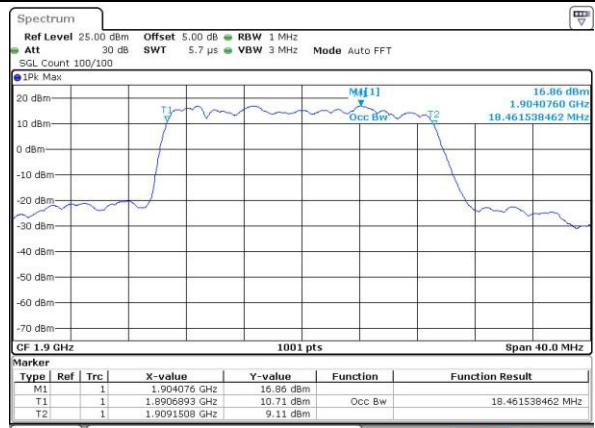

Middle Channel / 20MHz / 16QAM

Date: 4.JUL.2016 11:22:44

Highest Channel / 20MHz / QPSK

Date: 4.JUL.2016 11:25:09

Highest Channel / 20MHz / 16QAM

Date: 4.JUL.2016 11:25:21

LTE Band 4

Lowest Channel / 1.4MHz / QPSK