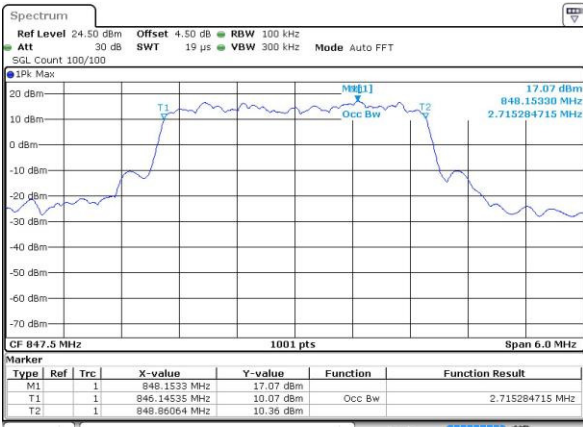

Date: 3 JUL 2016 21:51:31

LTE Band 5

Lowest Channel / 3MHz / QPSK

Date: 3.JUL.2016 22:06:36

Lowest Channel / 3MHz / 16QAM

Date: 3.JUL.2016 22:06:47

Middle Channel / 3MHz / QPSK

Date: 3.JUL.2016 22:21:51

Middle Channel / 3MHz / 16QAM

Date: 3.JUL.2016 22:22:02

Highest Channel / 3MHz / QPSK

Date: 3.JUL.2016 22:24:27

Highest Channel / 3MHz / 16QAM

Date: 3.JUL.2016 22:24:38

LTE Band 5

Lowest Channel / 5MHz / QPSK