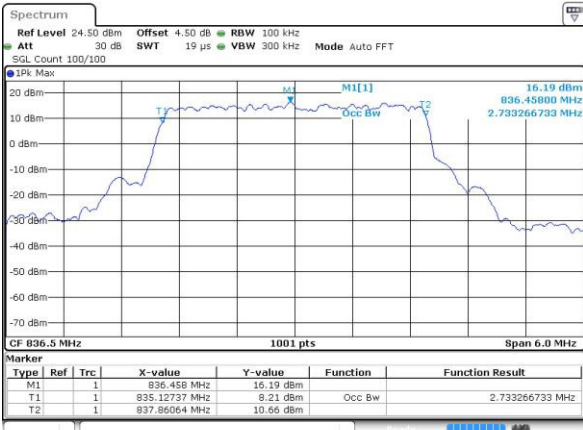

Date: 3 JUL 2016 21:51:31

LTE Band 5

Lowest Channel / 3MHz / QPSK

Date: 3.JUL.2016 22:06:36

Lowest Channel / 3MHz / 16QAM

Date: 3.JUL.2016 22:06:47

Middle Channel / 3MHz / QPSK

Date: 3.JUL.2016 22:21:51

Middle Channel / 3MHz / 16QAM

Date: 3.JUL.2016 22:22:02

Highest Channel / 3MHz / QPSK

Date: 3.JUL.2016 22:24:27

Highest Channel / 3MHz / 16QAM

Date: 3.JUL.2016 22:24:38

LTE Band 5

Lowest Channel / 5MHz / QPSK