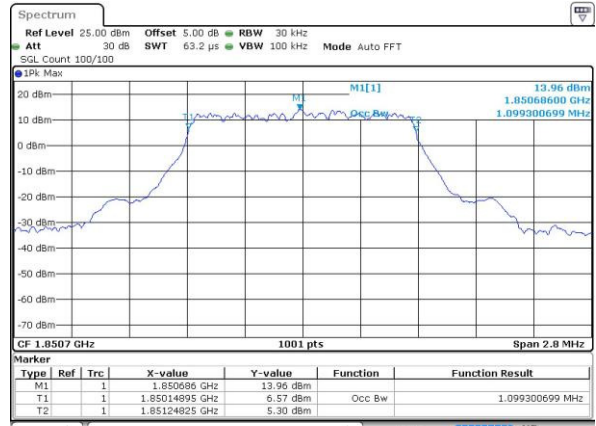

Mode	LTE Band 25 : 99%OBW(MHz)											
BW	1.4MHz		3MHz		5MHz		10MHz		15MHz		20MHz	
Mod.	QPSK	16QAM	QPSK	16QAM	QPSK	16QAM	QPSK	16QAM	QPSK	16QAM	QPSK	16QAM
Lowest CH	-	-	-	-	-	-	-	-	-	-	-	-
Middle CH	-	-	-	-	-	-	-	-	-	-	-	-
Highest CH	1.1	1.09	2.72	2.72	4.48	4.51	9.05	9.01	13.46	13.43	18.5	18.26

Mode	LTE Band 38 : 99%OBW(MHz)											
BW	1.4MHz		3MHz		5MHz		10MHz		15MHz		20MHz	
Mod.	QPSK	16QAM	QPSK	16QAM	QPSK	16QAM	QPSK	16QAM	QPSK	16QAM	QPSK	16QAM
Lowest CH	-	-	-	-	4.49	4.49	9.01	8.97	13.58	13.37	18.3	18.26
Middle CH	-	-	-	-	4.48	4.49	8.97	9.01	13.46	13.43	18.26	18.3
Highest CH	-	-	-	-	4.48	4.5	9.07	9.05	13.43	13.34	18.14	18.26

LTE Band 2

Lowest Channel / 1.4MHz / QPSK

Date: 4 JUL 2016 09:44:33

Lowest Channel / 1.4MHz / 16QAM

Date: 4 JUL 2016 09:44:44

Middle Channel / 1.4MHz / QPSK

Date: 4 JUL 2016 09:57:26

Middle Channel / 1.4MHz / 16QAM

Date: 4 JUL 2016 09:57:37

Highest Channel / 1.4MHz / QPSK

Date: 4 JUL 2016 10:00:02

Highest Channel / 1.4MHz / 16QAM

Date: 4 JUL 2016 10:00:13

LTE Band 2

Lowest Channel / 3MHz / QPSK

Date: 4.JUL.2016 10:07:14