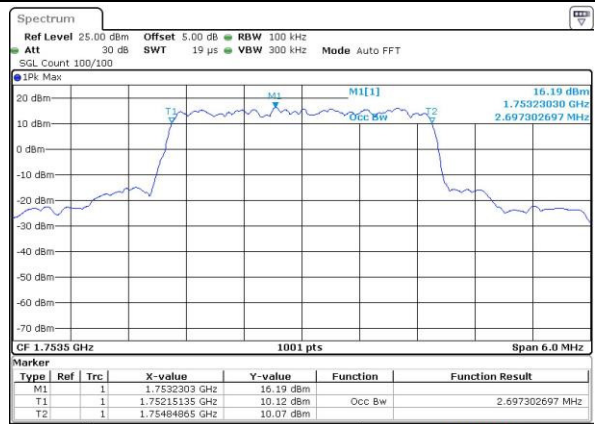

Date: 4 JUL 2016 14:12:40

Highest Channel / 1.4MHz / 16QAM

Date: 4 JUL 2016 14:12:51

LTE Band 4

Lowest Channel / 3MHz / QPSK

Date: 4.JUL.2016 14:19:53

Lowest Channel / 3MHz / 16QAM

Date: 4.JUL.2016 14:20:04

Middle Channel / 3MHz / QPSK

Date: 4.JUL.2016 14:27:07

Middle Channel / 3MHz / 16QAM

Date: 4.JUL.2016 14:27:18

Highest Channel / 3MHz / QPSK

Date: 4.JUL.2016 14:29:45

Highest Channel / 3MHz / 16QAM

Date: 4.JUL.2016 14:29:57

LTE Band 4

Lowest Channel / 5MHz / QPSK

Date: 4 JUL 2016 14:36:58

Lowest Channel / 5MHz / 16QAM

Date: 4 JUL 2016 14:37:09

Middle Channel / 5MHz / QPSK

Date: 4 JUL 2016 14:44:11

Middle Channel / 5MHz / 16QAM