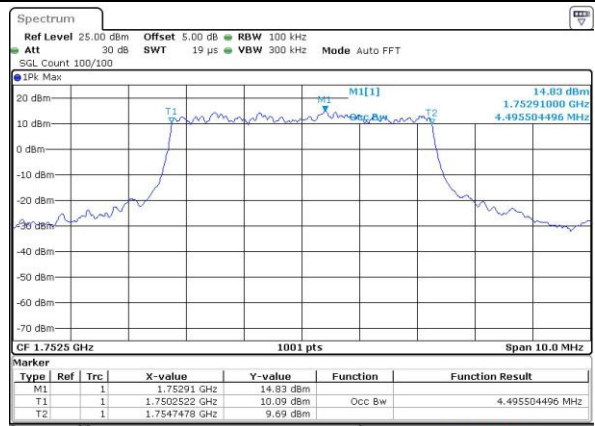

LTE Band 4

Lowest Channel / 5MHz / QPSK

Date: 4 JUL 2016 14:36:58

Lowest Channel / 5MHz / 16QAM

Date: 4 JUL 2016 14:37:09

Middle Channel / 5MHz / QPSK

Date: 4 JUL 2016 14:44:11

Middle Channel / 5MHz / 16QAM

Date: 4 JUL 2016 14:44:22

Highest Channel / 5MHz / QPSK

Date: 4 JUL 2016 14:46:48

Highest Channel / 5MHz / 16QAM

Date: 4 JUL 2016 14:46:59

LTE Band 4

Lowest Channel / 10MHz / QPSK

Date: 4 JUL 2016 14:53:59