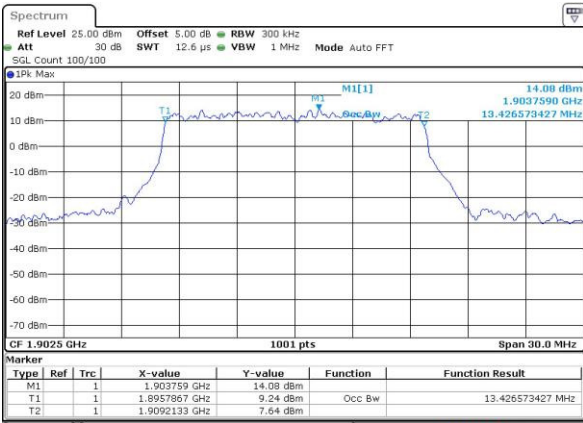

Highest Channel / 10MHz / QPSK

Date: 4.JUL.2016 10:51:06

Highest Channel / 10MHz / 16QAM

Date: 4.JUL.2016 10:51:16

LTE Band 2

Lowest Channel / 15MHz / QPSK

Date: 4.JUL.2016 10:58:18

Lowest Channel / 15MHz / 16QAM

Date: 4.JUL.2016 10:58:29

Middle Channel / 15MHz / QPSK

Date: 4.JUL.2016 11:05:31

Middle Channel / 15MHz / 16QAM

Date: 4.JUL.2016 11:05:42

Highest Channel / 15MHz / QPSK

Date: 4.JUL.2016 11:08:08

Highest Channel / 15MHz / 16QAM

Date: 4.JUL.2016 11:08:19

LTE Band 2

Lowest Channel / 20MHz / QPSK

Date: 4.JUL.2016 11:15:20

Lowest Channel / 20MHz / 16QAM

Date: 4.JUL.2016 11:15:31

Middle Channel / 20MHz / QPSK

Date: 4.JUL.2016 11:22:33