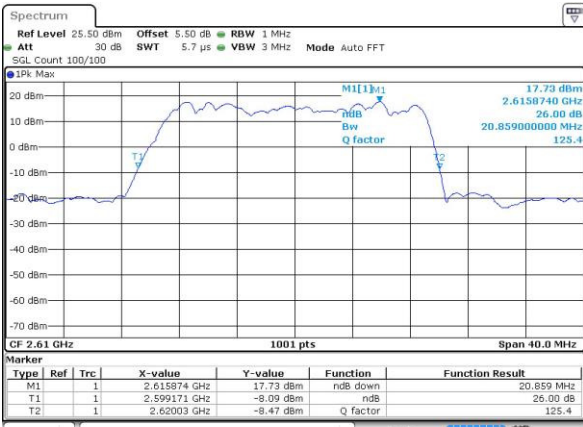

LTE Band 38

Lowest Channel / 20MHz / QPSK

Date: 5 JUL 2016 01:15:09

Lowest Channel / 20MHz / 16QAM

Date: 5 JUL 2016 01:15:28

Middle Channel / 20MHz / QPSK

Date: 5 JUL 2016 01:16:19

Middle Channel / 20MHz / 16QAM

Date: 5 JUL 2016 01:15:49

Highest Channel / 20MHz / QPSK

Date: 5 JUL 2016 01:16:42

Highest Channel / 20MHz / 16QAM

Date: 5 JUL 2016 01:17:26

## Occupied Bandwidth

Mode	LTE Band 2 : 99%OBW(MHz)											
	1.4MHz		3MHz		5MHz		10MHz		15MHz		20MHz	
Mod.	QPSK	16QAM	QPSK	16QAM	QPSK	16QAM	QPSK	16QAM	QPSK	16QAM	QPSK	16QAM
Lowest CH	1.09	1.1	2.72	2.71	4.49	4.49	9.13	9.05	13.43	13.4	18.22	18.22
Middle CH	1.1	1.1	2.73	2.71	4.5	4.5	9.09	8.99	13.49	13.52	18.5	18.34
Highest CH	1.1	1.09	2.73	2.71	4.49	4.5	8.99	9.03	13.43	13.49	18.38	18.46