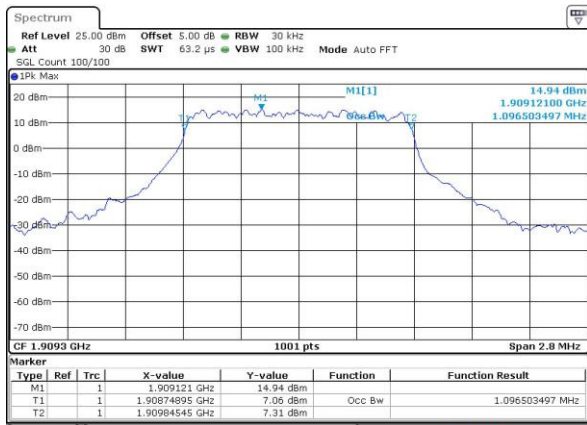

Mode	LTE Band 38 : 99%OBW(MHz)											
BW	1.4MHz		3MHz		5MHz		10MHz		15MHz		20MHz	
Mod.	QPSK	16QAM	QPSK	16QAM	QPSK	16QAM	QPSK	16QAM	QPSK	16QAM	QPSK	16QAM
Lowest CH	-	-	-	-	4.49	4.49	9.01	8.97	13.58	13.37	18.3	18.26
Middle CH	-	-	-	-	4.48	4.49	8.97	9.01	13.46	13.43	18.26	18.3
Highest CH	-	-	-	-	4.48	4.5	9.07	9.05	13.43	13.34	18.14	18.26

LTE Band 2

Lowest Channel / 1.4MHz / QPSK

Date: 4 JUL 2016 09:44:33

Lowest Channel / 1.4MHz / 16QAM

Date: 4 JUL 2016 09:44:44

Middle Channel / 1.4MHz / QPSK

Date: 4 JUL 2016 09:57:26

Middle Channel / 1.4MHz / 16QAM

Date: 4 JUL 2016 09:57:37

Highest Channel / 1.4MHz / QPSK

Date: 4 JUL 2016 10:00:02

Highest Channel / 1.4MHz / 16QAM

Date: 4 JUL 2016 10:00:13

LTE Band 2

Lowest Channel / 3MHz / QPSK

Date: 4.JUL.2016 10:07:14