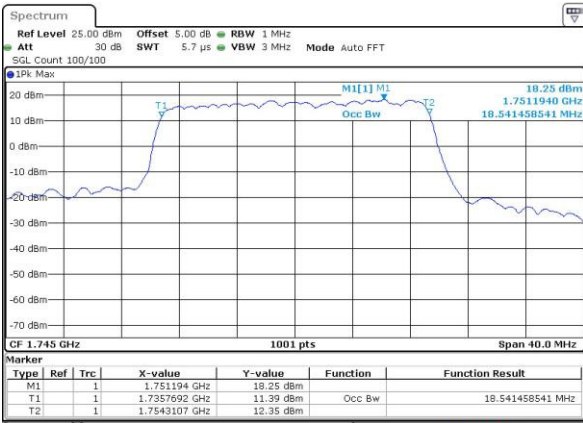

Date: 4.JUL.2016 15:18:12

Middle Channel / 15MHz / 16QAM

Date: 4.JUL.2016 15:18:24

Highest Channel / 15MHz / QPSK

Date: 4.JUL.2016 15:20:50

Highest Channel / 15MHz / 16QAM

Date: 4.JUL.2016 15:21:01

LTE Band 4

Lowest Channel / 20MHz / QPSK

Date: 4 JUL 2016 15:28:02

Lowest Channel / 20MHz / 16QAM

Date: 4 JUL 2016 15:28:14

Middle Channel / 20MHz / QPSK

Date: 4 JUL 2016 15:35:14

Middle Channel / 20MHz / 16QAM

Date: 4 JUL 2016 15:35:25

Highest Channel / 20MHz / QPSK

Date: 4 JUL 2016 15:37:50

Highest Channel / 20MHz / 16QAM

Date: 4 JUL 2016 15:38:01

LTE Band 5

Lowest Channel / 1.4MHz / QPSK

Date: 3 JUL 2016 21:33:28

Lowest Channel / 1.4MHz / 16QAM