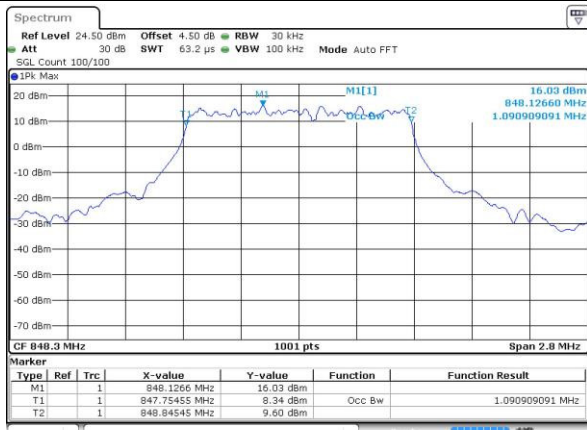

Highest Channel / 20MHz / QPSK

Date: 4 JUL 2016 15:37:50

Highest Channel / 20MHz / 16QAM

Date: 4 JUL 2016 15:38:01

LTE Band 5

Lowest Channel / 1.4MHz / QPSK

Date: 3 JUL 2016 21:33:28

Lowest Channel / 1.4MHz / 16QAM

Date: 3 JUL 2016 21:33:39

Middle Channel / 1.4MHz / QPSK

Date: 3 JUL 2016 21:48:44

Middle Channel / 1.4MHz / 16QAM

Date: 3 JUL 2016 21:48:55

Highest Channel / 1.4MHz / QPSK

Date: 3 JUL 2016 21:51:20

Highest Channel / 1.4MHz / 16QAM

Date: 3 JUL 2016 21:51:31

LTE Band 5

Lowest Channel / 3MHz / QPSK

Date: 3.JUL.2016 22:06:36

Lowest Channel / 3MHz / 16QAM

Date: 3.JUL.2016 22:06:47

Middle Channel / 3MHz / QPSK

Date: 3.JUL.2016 22:21:51