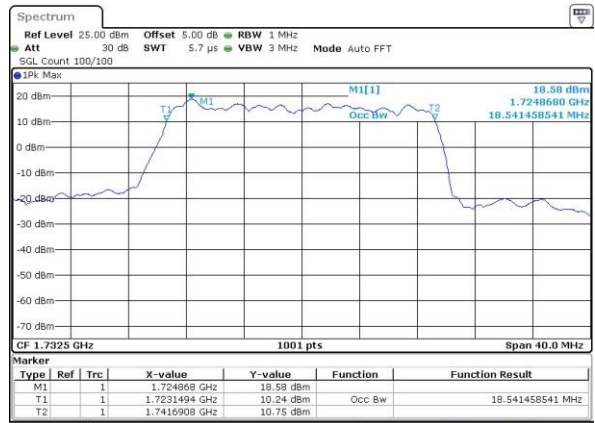

Date: 4.JUL.2016 15:18:12

Middle Channel / 15MHz / 16QAM

Date: 4.JUL.2016 15:18:24

Highest Channel / 15MHz / QPSK

Date: 4.JUL.2016 15:20:50

Highest Channel / 15MHz / 16QAM

Date: 4.JUL.2016 15:21:01

LTE Band 4

Lowest Channel / 20MHz / QPSK

Date: 4 JUL 2016 15:28:02

Lowest Channel / 20MHz / 16QAM

Date: 4 JUL 2016 15:28:14

Middle Channel / 20MHz / QPSK

Date: 4 JUL 2016 15:35:14

Middle Channel / 20MHz / 16QAM

Date: 4 JUL 2016 15:35:25

Highest Channel / 20MHz / QPSK

Date: 4 JUL 2016 15:37:50

Highest Channel / 20MHz / 16QAM

Date: 4 JUL 2016 15:38:01

LTE Band 5

Lowest Channel / 1.4MHz / QPSK

Date: 3 JUL 2016 21:33:28

Lowest Channel / 1.4MHz / 16QAM