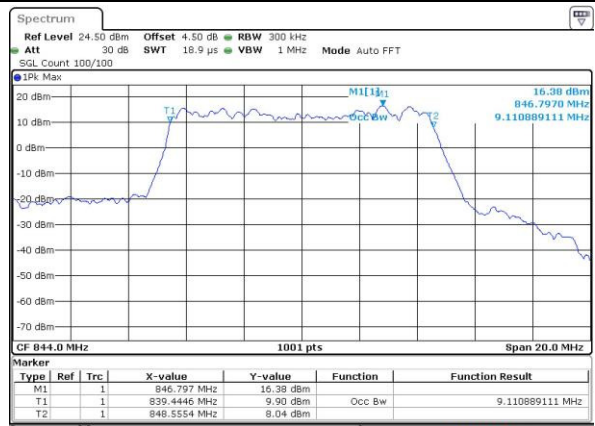

Date: 3.JUL.2016 22:57:32

Highest Channel / 5MHz / 16QAM

Date: 3.JUL.2016 22:57:43

LTE Band 5

Lowest Channel / 10MHz / QPSK

Date: 3.JUL.2016 23:12:48

Lowest Channel / 10MHz / 16QAM

Date: 3.JUL.2016 23:12:59

Middle Channel / 10MHz / QPSK

Date: 3.JUL.2016 23:49:12

Middle Channel / 10MHz / 16QAM

Date: 3.JUL.2016 23:28:13

Highest Channel / 10MHz / QPSK

Date: 3.JUL.2016 23:30:38

Highest Channel / 10MHz / 16QAM

Date: 3.JUL.2016 23:30:49

LTE Band 7

Lowest Channel / 5MHz / QPSK

Date: 4 JUL 2016 17:12:31

Lowest Channel / 5MHz / 16QAM

Date: 4 JUL 2016 17:12:53

Middle Channel / 5MHz / QPSK

Date: 4 JUL 2016 17:13:38

Middle Channel / 5MHz / 16QAM