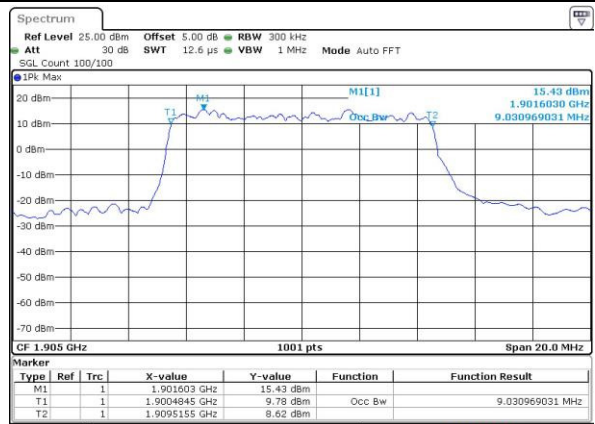

Highest Channel / 10MHz / 16QAM

Date: 4.JUL.2016 10:51:16