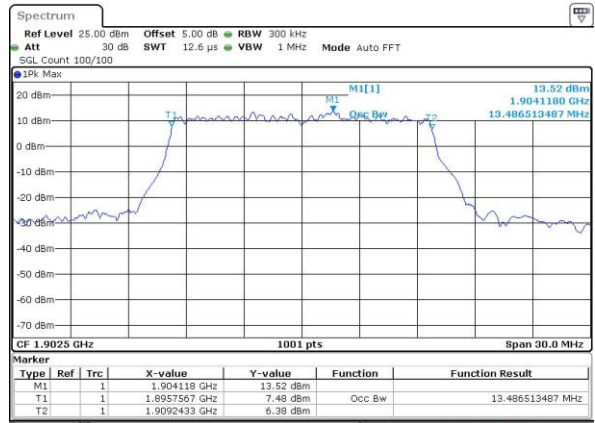

Highest Channel / 10MHz / QPSK

Date: 4.JUL.2016 10:51:06

Highest Channel / 10MHz / 16QAM

Date: 4.JUL.2016 10:51:16

LTE Band 2

Lowest Channel / 15MHz / QPSK

Date: 4.JUL.2016 10:58:18

Lowest Channel / 15MHz / 16QAM

Date: 4.JUL.2016 10:58:29

Middle Channel / 15MHz / QPSK

Date: 4.JUL.2016 11:05:31

Middle Channel / 15MHz / 16QAM

Date: 4.JUL.2016 11:05:42

Highest Channel / 15MHz / QPSK

Date: 4.JUL.2016 11:08:08

Highest Channel / 15MHz / 16QAM

Date: 4.JUL.2016 11:08:19

LTE Band 2

Lowest Channel / 20MHz / QPSK

Date: 4.JUL.2016 11:15:20

Lowest Channel / 20MHz / 16QAM

Date: 4.JUL.2016 11:15:31

Middle Channel / 20MHz / QPSK

Date: 4.JUL.2016 11:22:33