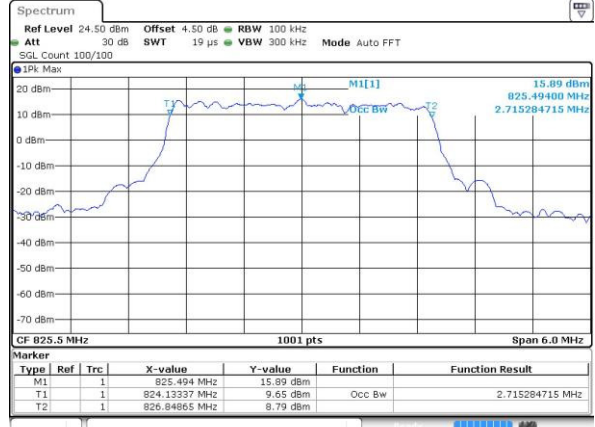

Date: 3 JUL 2016 21:51:31

LTE Band 5

Lowest Channel / 3MHz / QPSK

Date: 3.JUL.2016 22:06:36

Lowest Channel / 3MHz / 16QAM

Date: 3.JUL.2016 22:06:47

Middle Channel / 3MHz / QPSK

Date: 3.JUL.2016 22:21:51

Middle Channel / 3MHz / 16QAM

Date: 3.JUL.2016 22:22:02

Highest Channel / 3MHz / QPSK

Date: 3.JUL.2016 22:24:27

Highest Channel / 3MHz / 16QAM

Date: 3.JUL.2016 22:24:38

LTE Band 5

Lowest Channel / 5MHz / QPSK