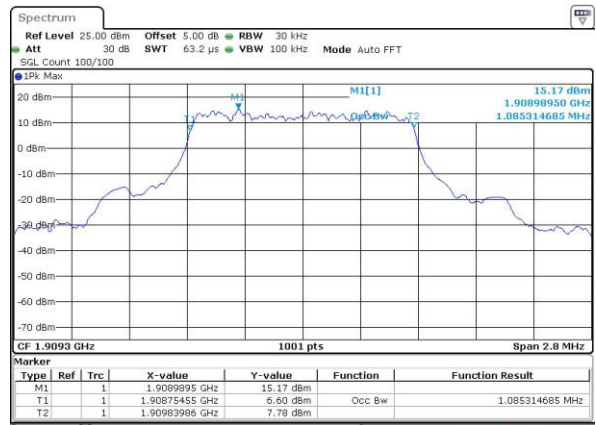

Mode	LTE Band 38 : 99%OBW(MHz)											
BW	1.4MHz		3MHz		5MHz		10MHz		15MHz		20MHz	
Mod.	QPSK	16QAM	QPSK	16QAM	QPSK	16QAM	QPSK	16QAM	QPSK	16QAM	QPSK	16QAM
Lowest CH	-	-	-	-	4.49	4.49	9.01	8.97	13.58	13.37	18.3	18.26
Middle CH	-	-	-	-	4.48	4.49	8.97	9.01	13.46	13.43	18.26	18.3
Highest CH	-	-	-	-	4.48	4.5	9.07	9.05	13.43	13.34	18.14	18.26

LTE Band 2

Lowest Channel / 1.4MHz / QPSK

Date: 4 JUL 2016 09:44:33

Lowest Channel / 1.4MHz / 16QAM

Date: 4 JUL 2016 09:44:44

Middle Channel / 1.4MHz / QPSK

Date: 4 JUL 2016 09:57:26

Middle Channel / 1.4MHz / 16QAM

Date: 4 JUL 2016 09:57:37

Highest Channel / 1.4MHz / QPSK

Date: 4 JUL 2016 10:00:02

Highest Channel / 1.4MHz / 16QAM

Date: 4 JUL 2016 10:00:13

LTE Band 2

Lowest Channel / 3MHz / QPSK

Date: 4.JUL.2016 10:07:14