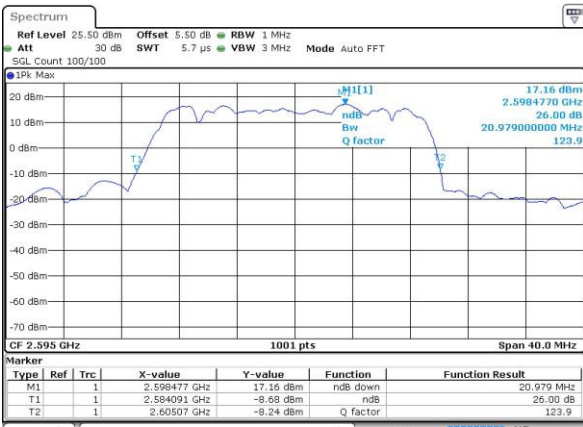

LTE Band 38

Lowest Channel / 20MHz / QPSK

Date: 5 JUL 2016 01:15:09

Lowest Channel / 20MHz / 16QAM

Date: 5 JUL 2016 01:15:28

Middle Channel / 20MHz / QPSK

Date: 5 JUL 2016 01:16:19

Middle Channel / 20MHz / 16QAM

Date: 5 JUL 2016 01:15:49

Highest Channel / 20MHz / QPSK

Date: 5 JUL 2016 01:16:42

Highest Channel / 20MHz / 16QAM

Date: 5 JUL 2016 01:17:26