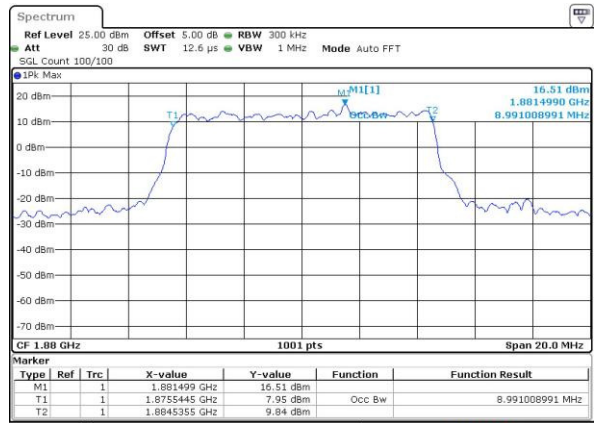

Date: 4.JUL.2016 10:31:27

Middle Channel / 5MHz / 16QAM

Date: 4.JUL.2016 10:31:38

Highest Channel / 5MHz / QPSK

Date: 4.JUL.2016 10:34:04

Highest Channel / 5MHz / 16QAM

Date: 4.JUL.2016 10:34:15

LTE Band 2

Lowest Channel / 10MHz / QPSK

Date: 4.JUL.2016 10:41:17

Lowest Channel / 10MHz / 16QAM

Date: 4.JUL.2016 10:41:28

Middle Channel / 10MHz / QPSK

Date: 4.JUL.2016 10:48:29

Middle Channel / 10MHz / 16QAM

Date: 4.JUL.2016 10:48:40

Highest Channel / 10MHz / QPSK

Date: 4.JUL.2016 10:51:06

Highest Channel / 10MHz / 16QAM

Date: 4.JUL.2016 10:51:16

LTE Band 2

Lowest Channel / 15MHz / QPSK

Date: 4.JUL.2016 10:58:18

Lowest Channel / 15MHz / 16QAM