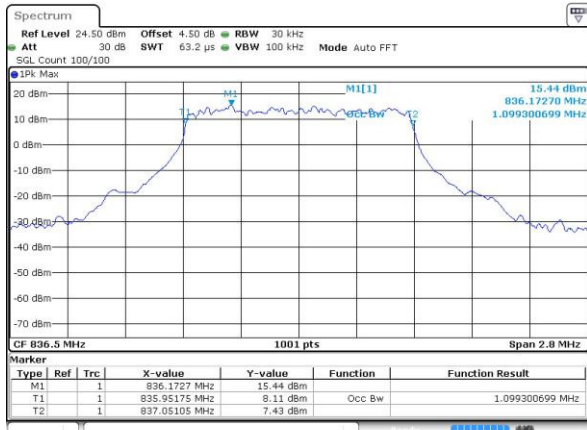

Highest Channel / 20MHz / QPSK

Date: 4 JUL 2016 15:37:50

Highest Channel / 20MHz / 16QAM

Date: 4 JUL 2016 15:38:01

LTE Band 5

Lowest Channel / 1.4MHz / QPSK

Date: 3 JUL 2016 21:33:28

Lowest Channel / 1.4MHz / 16QAM

Date: 3 JUL 2016 21:33:39

Middle Channel / 1.4MHz / QPSK

Date: 3 JUL 2016 21:48:44

Middle Channel / 1.4MHz / 16QAM

Date: 3 JUL 2016 21:48:55

Highest Channel / 1.4MHz / QPSK

Date: 3 JUL 2016 21:51:20

Highest Channel / 1.4MHz / 16QAM