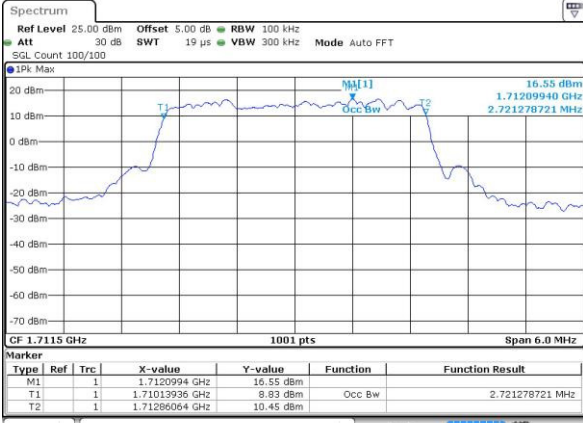

Date: 4 JUL 2016 14:02:50

Lowest Channel / 1.4MHz / 16QAM

Date: 4 JUL 2016 14:03:01

Middle Channel / 1.4MHz / QPSK

Date: 4 JUL 2016 14:10:03

Middle Channel / 1.4MHz / 16QAM

Date: 4 JUL 2016 14:10:14

Highest Channel / 1.4MHz / QPSK

Date: 4 JUL 2016 14:12:40

Highest Channel / 1.4MHz / 16QAM

Date: 4 JUL 2016 14:12:51

LTE Band 4

Lowest Channel / 3MHz / QPSK

Date: 4.JUL.2016 14:19:53

Lowest Channel / 3MHz / 16QAM

Date: 4.JUL.2016 14:20:04

Middle Channel / 3MHz / QPSK

Date: 4.JUL.2016 14:27:07

Middle Channel / 3MHz / 16QAM

Date: 4.JUL.2016 14:27:18

Highest Channel / 3MHz / QPSK

Date: 4.JUL.2016 14:29:45

Highest Channel / 3MHz / 16QAM

Date: 4.JUL.2016 14:29:57