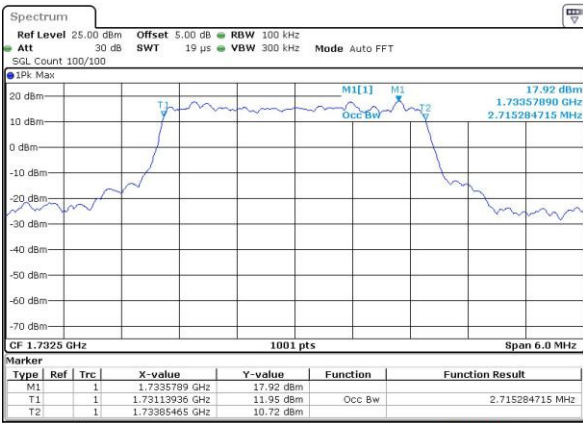

Date: 4 JUL 2016 14:02:50

Lowest Channel / 1.4MHz / 16QAM

Date: 4 JUL 2016 14:03:01

Middle Channel / 1.4MHz / QPSK

Date: 4 JUL 2016 14:10:03

Middle Channel / 1.4MHz / 16QAM

Date: 4 JUL 2016 14:10:14

Highest Channel / 1.4MHz / QPSK

Date: 4 JUL 2016 14:12:40

Highest Channel / 1.4MHz / 16QAM

Date: 4 JUL 2016 14:12:51

LTE Band 4

Lowest Channel / 3MHz / QPSK

Date: 4.JUL.2016 14:19:53

Lowest Channel / 3MHz / 16QAM

Date: 4.JUL.2016 14:20:04

Middle Channel / 3MHz / QPSK

Date: 4.JUL.2016 14:27:07

Middle Channel / 3MHz / 16QAM

Date: 4.JUL.2016 14:27:18

Highest Channel / 3MHz / QPSK

Date: 4.JUL.2016 14:29:45

Highest Channel / 3MHz / 16QAM

Date: 4.JUL.2016 14:29:57