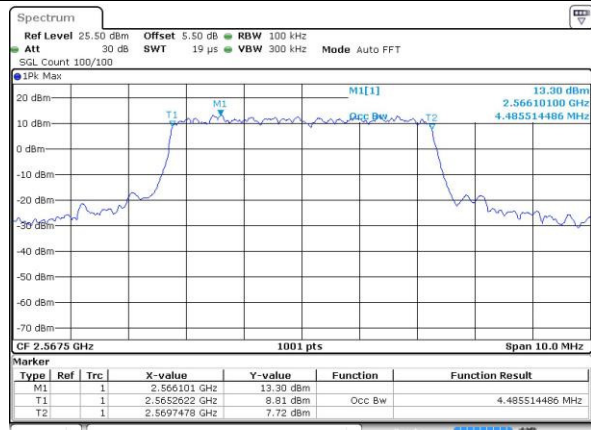

LTE Band 7

Lowest Channel / 5MHz / QPSK

Date: 4 JUL 2016 17:12:31

Lowest Channel / 5MHz / 16QAM

Date: 4 JUL 2016 17:12:53

Middle Channel / 5MHz / QPSK

Date: 4 JUL 2016 17:13:38

Middle Channel / 5MHz / 16QAM

Date: 4 JUL 2016 17:13:16

Highest Channel / 5MHz / QPSK

Date: 4 JUL 2016 17:14:00

Highest Channel / 5MHz / 16QAM

Date: 4 JUL 2016 17:14:22