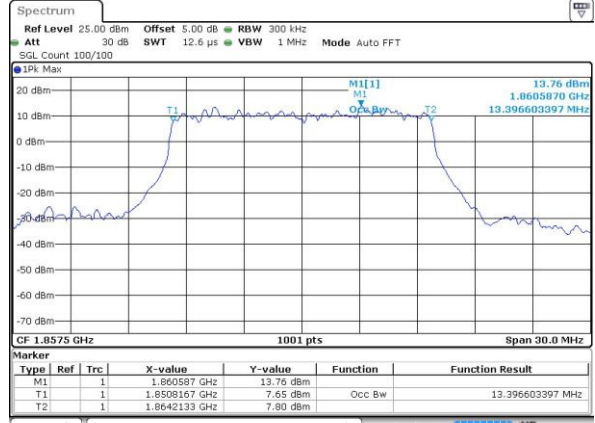

Highest Channel / 10MHz / QPSK

Date: 4.JUL.2016 10:51:06

Highest Channel / 10MHz / 16QAM

Date: 4.JUL.2016 10:51:16

LTE Band 2

Lowest Channel / 15MHz / QPSK

Date: 4.JUL.2016 10:58:18

Lowest Channel / 15MHz / 16QAM