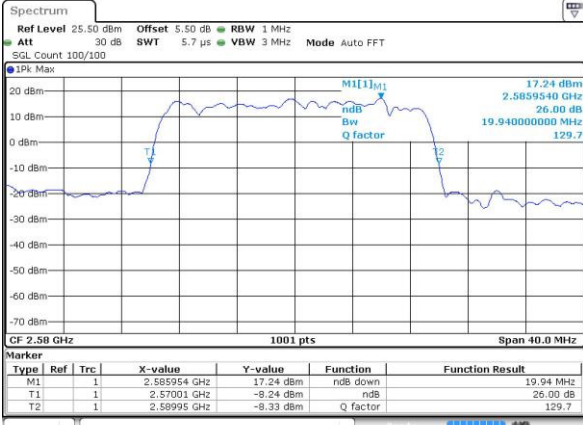

LTE Band 38

Lowest Channel / 20MHz / QPSK

Date: 5 JUL 2016 01:15:09

Lowest Channel / 20MHz / 16QAM

Date: 5 JUL 2016 01:15:28

Middle Channel / 20MHz / QPSK

Date: 5 JUL 2016 01:16:19

Middle Channel / 20MHz / 16QAM

Date: 5 JUL 2016 01:15:49

Highest Channel / 20MHz / QPSK

Date: 5 JUL 2016 01:16:42

Highest Channel / 20MHz / 16QAM

Date: 5 JUL 2016 01:17:26

## Occupied Bandwidth

Mode	LTE Band 2 : 99%OBW(MHz)											
	1.4MHz		3MHz		5MHz		10MHz		15MHz		20MHz	
Mod.	QPSK	16QAM	QPSK	16QAM	QPSK	16QAM	QPSK	16QAM	QPSK	16QAM	QPSK	16QAM
Lowest CH	1.09	1.1	2.72	2.71	4.49	4.49	9.13	9.05	13.43	13.4	18.22	18.22
Middle CH	1.1	1.1	2.73	2.71	4.5	4.5	9.09	8.99	13.49	13.52	18.5	18.34
Highest CH	1.1	1.09	2.73	2.71	4.49	4.5	8.99	9.03	13.43	13.49	18.38	18.46