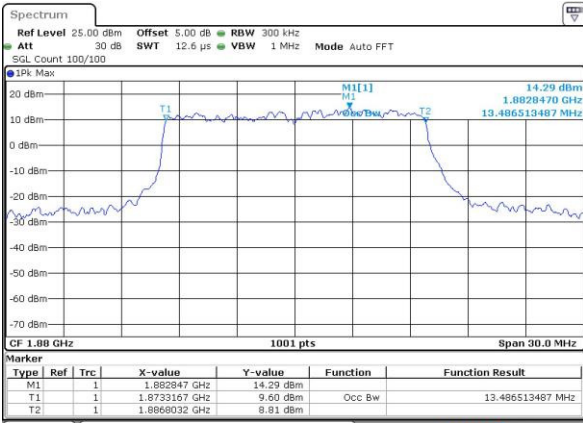

Middle Channel / 15MHz / QPSK

Date: 4.JUL.2016 11:05:31