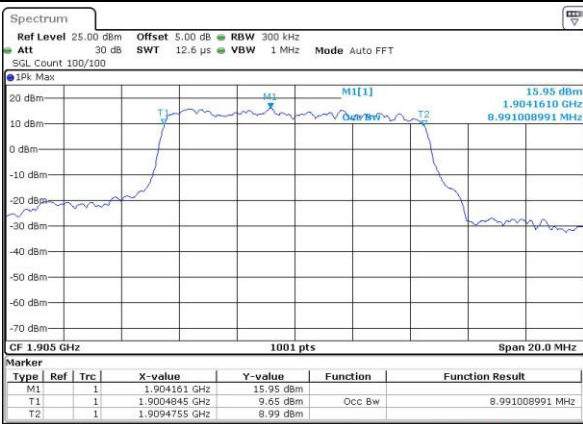

Date: 4.JUL.2016 10:31:27

Middle Channel / 5MHz / 16QAM

Date: 4.JUL.2016 10:31:38

Highest Channel / 5MHz / QPSK

Date: 4.JUL.2016 10:34:04

Highest Channel / 5MHz / 16QAM

Date: 4.JUL.2016 10:34:15

LTE Band 2

Lowest Channel / 10MHz / QPSK

Date: 4.JUL.2016 10:41:17

Lowest Channel / 10MHz / 16QAM

Date: 4.JUL.2016 10:41:28

Middle Channel / 10MHz / QPSK

Date: 4.JUL.2016 10:48:29

Middle Channel / 10MHz / 16QAM

Date: 4.JUL.2016 10:48:40

Highest Channel / 10MHz / QPSK

Date: 4.JUL.2016 10:51:06

Highest Channel / 10MHz / 16QAM

Date: 4.JUL.2016 10:51:16

LTE Band 2

Lowest Channel / 15MHz / QPSK

Date: 4.JUL.2016 10:58:18

Lowest Channel / 15MHz / 16QAM