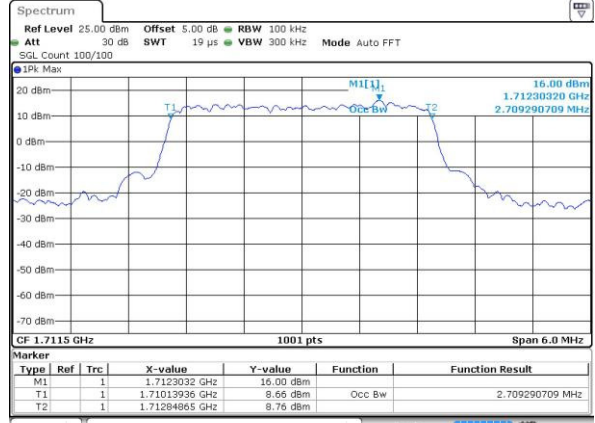

Date: 4 JUL 2016 14:02:50

Lowest Channel / 1.4MHz / 16QAM

Date: 4 JUL 2016 14:03:01

Middle Channel / 1.4MHz / QPSK

Date: 4 JUL 2016 14:10:03

Middle Channel / 1.4MHz / 16QAM

Date: 4 JUL 2016 14:10:14

Highest Channel / 1.4MHz / QPSK

Date: 4 JUL 2016 14:12:40

Highest Channel / 1.4MHz / 16QAM

Date: 4 JUL 2016 14:12:51

LTE Band 4

Lowest Channel / 3MHz / QPSK

Date: 4.JUL.2016 14:19:53

Lowest Channel / 3MHz / 16QAM

Date: 4.JUL.2016 14:20:04