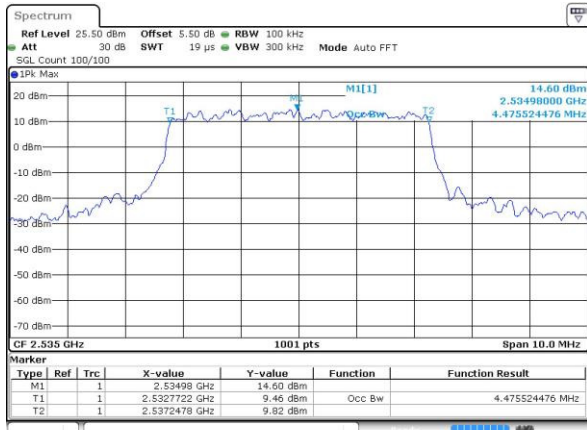

LTE Band 7

Lowest Channel / 5MHz / QPSK

Date: 4 JUL 2016 17:12:31

Lowest Channel / 5MHz / 16QAM

Date: 4 JUL 2016 17:12:53

Middle Channel / 5MHz / QPSK

Date: 4 JUL 2016 17:13:38

Middle Channel / 5MHz / 16QAM

Date: 4 JUL 2016 17:13:16

Highest Channel / 5MHz / QPSK

Date: 4 JUL 2016 17:14:00

Highest Channel / 5MHz / 16QAM

Date: 4 JUL 2016 17:14:22