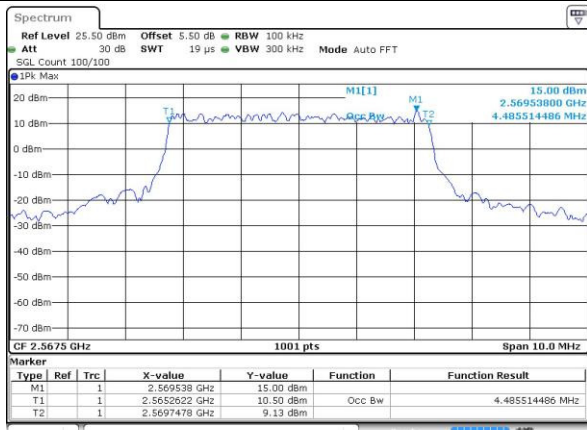

LTE Band 7

Lowest Channel / 5MHz / QPSK

Date: 4 JUL 2016 17:12:31

Lowest Channel / 5MHz / 16QAM

Date: 4 JUL 2016 17:12:53

Middle Channel / 5MHz / QPSK

Date: 4 JUL 2016 17:13:38

Middle Channel / 5MHz / 16QAM

Date: 4 JUL 2016 17:13:16

Highest Channel / 5MHz / QPSK

Date: 4 JUL 2016 17:14:00

Highest Channel / 5MHz / 16QAM

Date: 4 JUL 2016 17:14:22