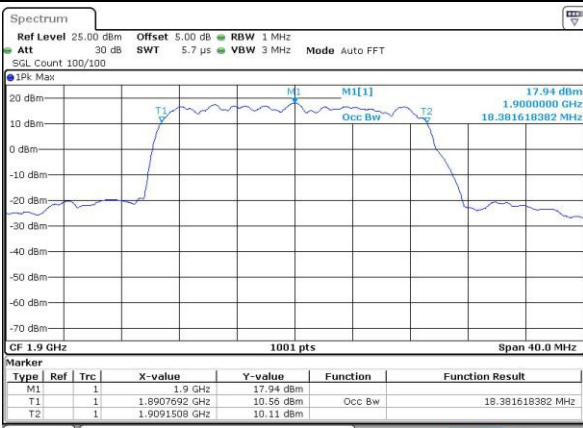

Date: 4.JUL.2016 11:08:19

LTE Band 2

Lowest Channel / 20MHz / QPSK

Date: 4.JUL.2016 11:15:20

Lowest Channel / 20MHz / 16QAM

Date: 4.JUL.2016 11:15:31

Middle Channel / 20MHz / QPSK

Date: 4.JUL.2016 11:22:33

Middle Channel / 20MHz / 16QAM

Date: 4.JUL.2016 11:22:44

Highest Channel / 20MHz / QPSK

Date: 4.JUL.2016 11:25:09

Highest Channel / 20MHz / 16QAM

Date: 4.JUL.2016 11:25:21

LTE Band 4

Lowest Channel / 1.4MHz / QPSK