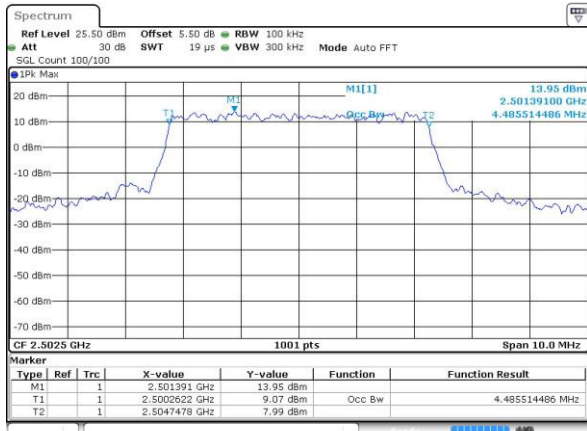

Date: 3.JUL.2016 22:57:32

Highest Channel / 5MHz / 16QAM

Date: 3.JUL.2016 22:57:43

LTE Band 5

Lowest Channel / 10MHz / QPSK

Date: 3.JUL.2016 23:12:48

Lowest Channel / 10MHz / 16QAM

Date: 3.JUL.2016 23:12:59

Middle Channel / 10MHz / QPSK

Date: 3.JUL.2016 23:49:12

Middle Channel / 10MHz / 16QAM

Date: 3.JUL.2016 23:28:13

Highest Channel / 10MHz / QPSK

Date: 3.JUL.2016 23:30:38

Highest Channel / 10MHz / 16QAM

Date: 3.JUL.2016 23:30:49

LTE Band 7

Lowest Channel / 5MHz / QPSK

Date: 4 JUL 2016 17:12:31

Lowest Channel / 5MHz / 16QAM

Date: 4 JUL 2016 17:12:53

Middle Channel / 5MHz / QPSK

Date: 4 JUL 2016 17:13:38

Middle Channel / 5MHz / 16QAM