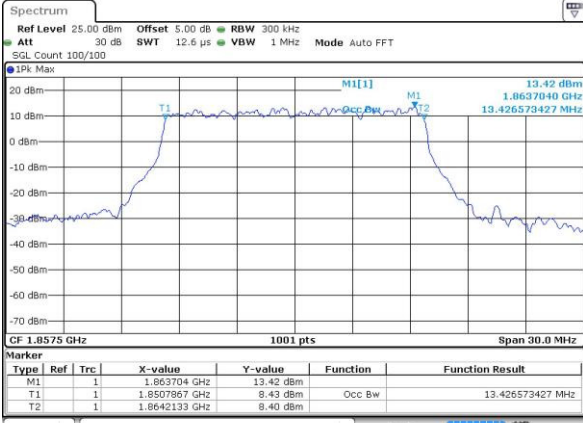

Highest Channel / 10MHz / QPSK

Date: 4.JUL.2016 10:51:06

Highest Channel / 10MHz / 16QAM

Date: 4.JUL.2016 10:51:16

LTE Band 2

Lowest Channel / 15MHz / QPSK

Date: 4.JUL.2016 10:58:18

Lowest Channel / 15MHz / 16QAM