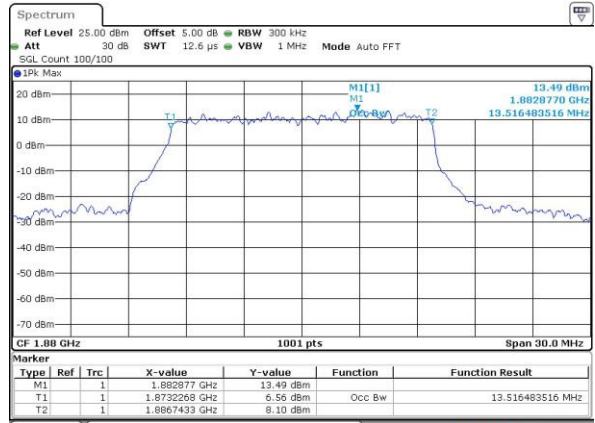

Middle Channel / 15MHz / 16QAM

Date: 4.JUL.2016 11:05:42