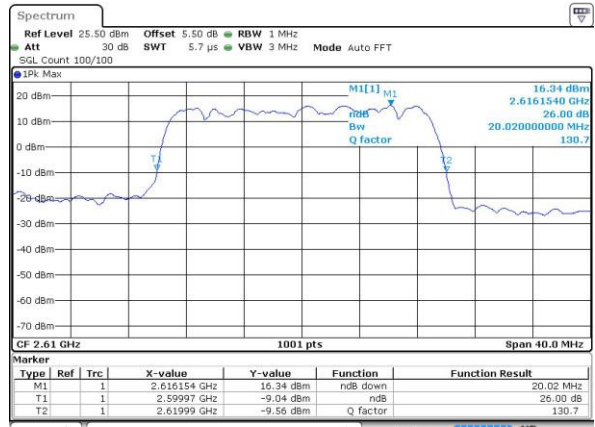

LTE Band 38

Lowest Channel / 20MHz / QPSK

Date: 5 JUL 2016 01:15:09

Lowest Channel / 20MHz / 16QAM

Date: 5 JUL 2016 01:15:28

Middle Channel / 20MHz / QPSK

Date: 5 JUL 2016 01:16:19

Middle Channel / 20MHz / 16QAM

Date: 5 JUL 2016 01:15:49

Highest Channel / 20MHz / QPSK

Date: 5 JUL 2016 01:16:42

Highest Channel / 20MHz / 16QAM

Date: 5 JUL 2016 01:17:26

## Occupied Bandwidth

Mode	LTE Band 2 : 99%OBW(MHz)											
	1.4MHz		3MHz		5MHz		10MHz		15MHz		20MHz	
Mod.	QPSK	16QAM	QPSK	16QAM	QPSK	16QAM	QPSK	16QAM	QPSK	16QAM	QPSK	16QAM
Lowest CH	1.09	1.1	2.72	2.71	4.49	4.49	9.13	9.05	13.43	13.4	18.22	18.22
Middle CH	1.1	1.1	2.73	2.71	4.5	4.5	9.09	8.99	13.49	13.52	18.5	18.34
Highest CH	1.1	1.09	2.73	2.71	4.49	4.5	8.99	9.03	13.43	13.49	18.38	18.46