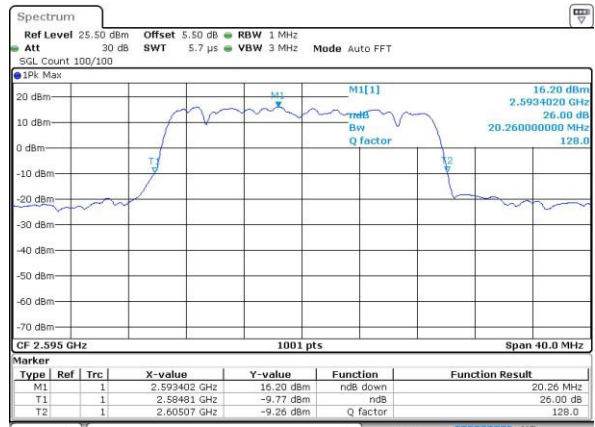

LTE Band 38

Lowest Channel / 20MHz / QPSK

Date: 5 JUL 2016 01:15:09

Lowest Channel / 20MHz / 16QAM

Date: 5 JUL 2016 01:15:28

Middle Channel / 20MHz / QPSK

Date: 5 JUL 2016 01:16:19

Middle Channel / 20MHz / 16QAM

Date: 5 JUL 2016 01:15:49

Highest Channel / 20MHz / QPSK

Date: 5 JUL 2016 01:16:42

Highest Channel / 20MHz / 16QAM

Date: 5 JUL 2016 01:17:26

## Occupied Bandwidth

Mode	LTE Band 2 : 99%OBW(MHz)											
	1.4MHz		3MHz		5MHz		10MHz		15MHz		20MHz	
Mod.	QPSK	16QAM	QPSK	16QAM	QPSK	16QAM	QPSK	16QAM	QPSK	16QAM	QPSK	16QAM
Lowest CH	1.09	1.1	2.72	2.71	4.49	4.49	9.13	9.05	13.43	13.4	18.22	18.22
Middle CH	1.1	1.1	2.73	2.71	4.5	4.5	9.09	8.99	13.49	13.52	18.5	18.34
Highest CH	1.1	1.09	2.73	2.71	4.49	4.5	8.99	9.03	13.43	13.49	18.38	18.46