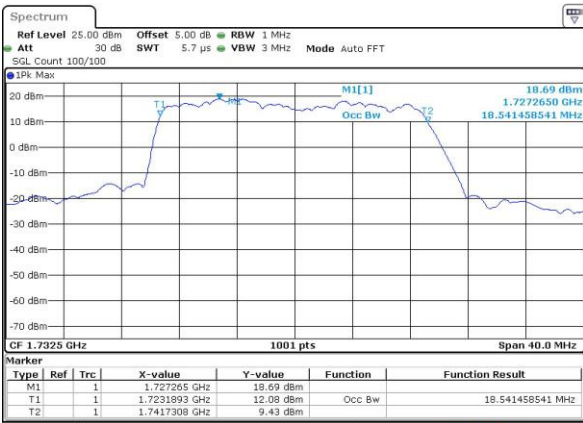

Highest Channel / 10MHz / 16QAM

Date: 4 JUL 2016 15:04:00

LTE Band 4

Lowest Channel / 15MHz / QPSK

Date: 4.JUL.2016 15:11:01

Lowest Channel / 15MHz / 16QAM

Date: 4.JUL.2016 15:11:12

Middle Channel / 15MHz / QPSK

Date: 4.JUL.2016 15:18:12

Middle Channel / 15MHz / 16QAM

Date: 4.JUL.2016 15:18:24

Highest Channel / 15MHz / QPSK

Date: 4.JUL.2016 15:20:50

Highest Channel / 15MHz / 16QAM

Date: 4.JUL.2016 15:21:01

LTE Band 4

Lowest Channel / 20MHz / QPSK

Date: 4 JUL 2016 15:28:02

Lowest Channel / 20MHz / 16QAM

Date: 4 JUL 2016 15:28:14

Middle Channel / 20MHz / QPSK

Date: 4 JUL 2016 15:35:14

Middle Channel / 20MHz / 16QAM

Date: 4 JUL 2016 15:35:25

Highest Channel / 20MHz / QPSK

Date: 4 JUL 2016 15:37:50

Highest Channel / 20MHz / 16QAM

Date: 4 JUL 2016 15:38:01

LTE Band 5

Lowest Channel / 1.4MHz / QPSK

Date: 3 JUL 2016 21:33:28

Lowest Channel / 1.4MHz / 16QAM