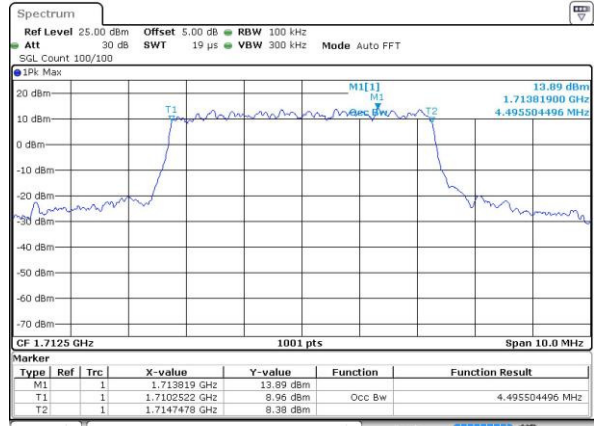

Lowest Channel / 5MHz / 16QAM

Date: 4 JUL 2016 14:37:09