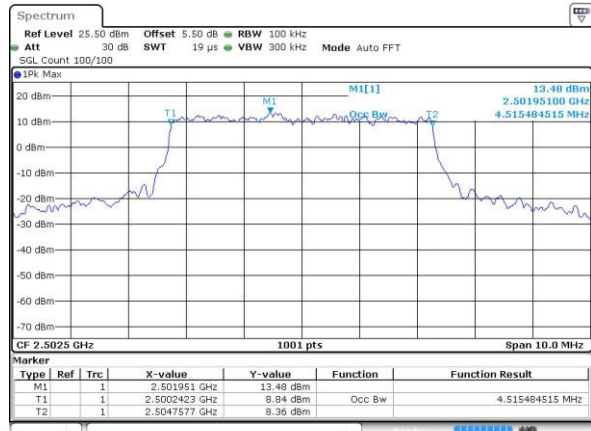

Date: 3.JUL.2016 22:57:32

Highest Channel / 5MHz / 16QAM

Date: 3.JUL.2016 22:57:43

LTE Band 5

Lowest Channel / 10MHz / QPSK

Date: 3.JUL.2016 23:12:48

Lowest Channel / 10MHz / 16QAM

Date: 3.JUL.2016 23:12:59

Middle Channel / 10MHz / QPSK

Date: 3.JUL.2016 23:49:12

Middle Channel / 10MHz / 16QAM

Date: 3.JUL.2016 23:28:13

Highest Channel / 10MHz / QPSK

Date: 3.JUL.2016 23:30:38

Highest Channel / 10MHz / 16QAM

Date: 3.JUL.2016 23:30:49

LTE Band 7

Lowest Channel / 5MHz / QPSK

Date: 4 JUL 2016 17:12:31

Lowest Channel / 5MHz / 16QAM

Date: 4 JUL 2016 17:12:53

Middle Channel / 5MHz / QPSK

Date: 4 JUL 2016 17:13:38

Middle Channel / 5MHz / 16QAM