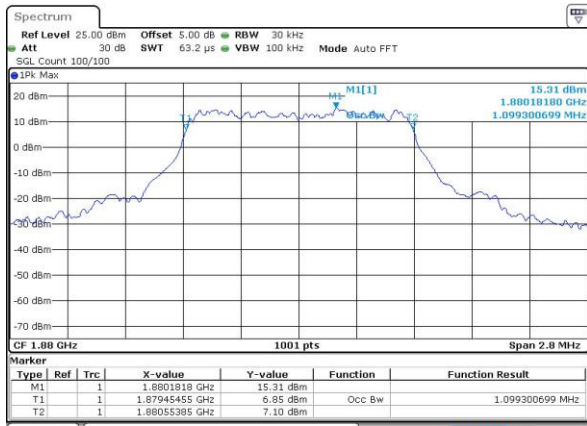

Mode	LTE Band 38 : 99%OBW(MHz)											
BW	1.4MHz		3MHz		5MHz		10MHz		15MHz		20MHz	
Mod.	QPSK	16QAM	QPSK	16QAM	QPSK	16QAM	QPSK	16QAM	QPSK	16QAM	QPSK	16QAM
Lowest CH	-	-	-	-	4.49	4.49	9.01	8.97	13.58	13.37	18.3	18.26
Middle CH	-	-	-	-	4.48	4.49	8.97	9.01	13.46	13.43	18.26	18.3
Highest CH	-	-	-	-	4.48	4.5	9.07	9.05	13.43	13.34	18.14	18.26

LTE Band 2

Lowest Channel / 1.4MHz / QPSK

Date: 4 JUL 2016 09:44:33

Lowest Channel / 1.4MHz / 16QAM

Date: 4 JUL 2016 09:44:44

Middle Channel / 1.4MHz / QPSK

Date: 4 JUL 2016 09:57:26

Middle Channel / 1.4MHz / 16QAM

Date: 4 JUL 2016 09:57:37

Highest Channel / 1.4MHz / QPSK

Date: 4 JUL 2016 10:00:02

Highest Channel / 1.4MHz / 16QAM

Date: 4 JUL 2016 10:00:13

LTE Band 2

Lowest Channel / 3MHz / QPSK

Date: 4.JUL.2016 10:07:14