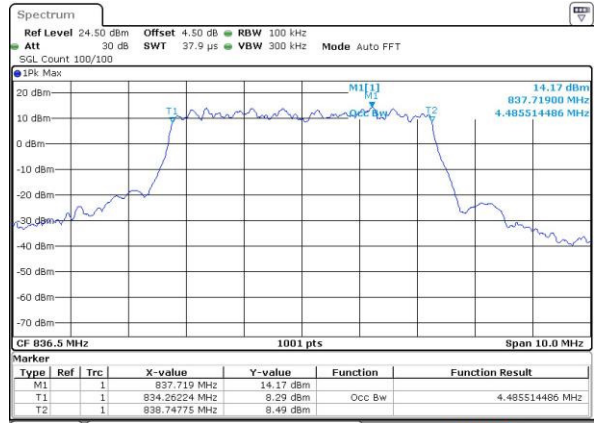

Middle Channel / 3MHz / 16QAM

Date: 3.JUL.2016 22:22:02

Highest Channel / 3MHz / QPSK

Date: 3.JUL.2016 22:24:27

Highest Channel / 3MHz / 16QAM

Date: 3.JUL.2016 22:24:38

LTE Band 5

Lowest Channel / 5MHz / QPSK

Date: 3.JUL.2016 22:39:41

Lowest Channel / 5MHz / 16QAM

Date: 3.JUL.2016 22:39:52

Middle Channel / 5MHz / QPSK

Date: 3.JUL.2016 22:54:96

Middle Channel / 5MHz / 16QAM

Date: 3.JUL.2016 22:55:07

Highest Channel / 5MHz / QPSK

Date: 3.JUL.2016 22:57:32

Highest Channel / 5MHz / 16QAM

Date: 3.JUL.2016 22:57:43

LTE Band 5

Lowest Channel / 10MHz / QPSK

Date: 3.JUL.2016 23:12:48

Lowest Channel / 10MHz / 16QAM

Date: 3.JUL.2016 23:12:59