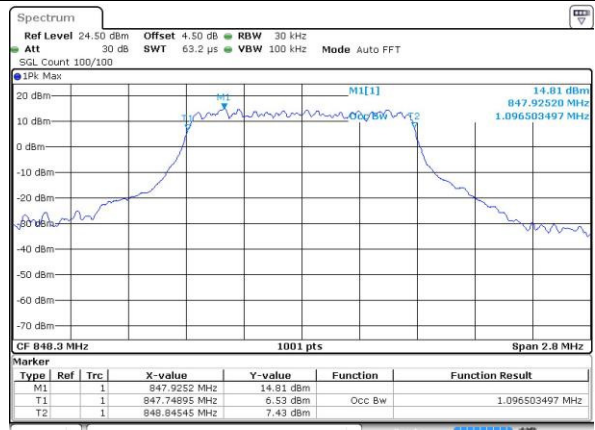

Highest Channel / 20MHz / QPSK

Date: 4 JUL 2016 15:37:50

Highest Channel / 20MHz / 16QAM

Date: 4 JUL 2016 15:38:01

LTE Band 5

Lowest Channel / 1.4MHz / QPSK

Date: 3 JUL 2016 21:33:28

Lowest Channel / 1.4MHz / 16QAM

Date: 3 JUL 2016 21:33:39

Middle Channel / 1.4MHz / QPSK

Date: 3 JUL 2016 21:48:44

Middle Channel / 1.4MHz / 16QAM

Date: 3 JUL 2016 21:48:55

Highest Channel / 1.4MHz / QPSK

Date: 3 JUL 2016 21:51:20

Highest Channel / 1.4MHz / 16QAM

Date: 3 JUL 2016 21:51:31

LTE Band 5

Lowest Channel / 3MHz / QPSK

Date: 3.JUL.2016 22:06:36

Lowest Channel / 3MHz / 16QAM

Date: 3.JUL.2016 22:06:47

Middle Channel / 3MHz / QPSK

Date: 3.JUL.2016 22:21:51