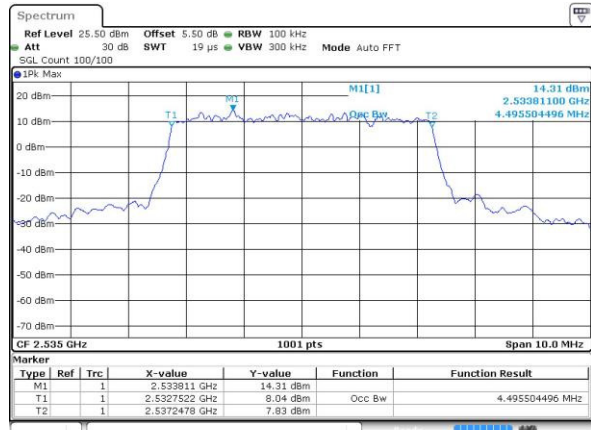

LTE Band 7

Lowest Channel / 5MHz / QPSK

Date: 4 JUL 2016 17:12:31

Lowest Channel / 5MHz / 16QAM

Date: 4 JUL 2016 17:12:53

Middle Channel / 5MHz / QPSK

Date: 4 JUL 2016 17:13:38

Middle Channel / 5MHz / 16QAM

Date: 4 JUL 2016 17:13:16

Highest Channel / 5MHz / QPSK

Date: 4 JUL 2016 17:14:00

Highest Channel / 5MHz / 16QAM

Date: 4 JUL 2016 17:14:22