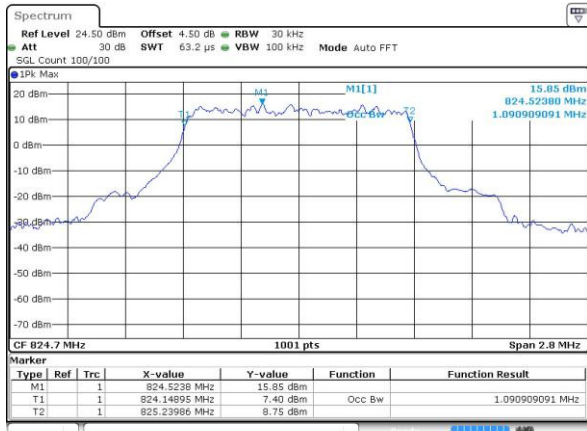

Highest Channel / 20MHz / QPSK

Date: 4 JUL 2016 15:37:50

Highest Channel / 20MHz / 16QAM

Date: 4 JUL 2016 15:38:01

LTE Band 5

Lowest Channel / 1.4MHz / QPSK

Date: 3 JUL 2016 21:33:28

Lowest Channel / 1.4MHz / 16QAM

Date: 3 JUL 2016 21:33:39

Middle Channel / 1.4MHz / QPSK

Date: 3 JUL 2016 21:48:44

Middle Channel / 1.4MHz / 16QAM

Date: 3 JUL 2016 21:48:55

Highest Channel / 1.4MHz / QPSK

Date: 3 JUL 2016 21:51:20

Highest Channel / 1.4MHz / 16QAM