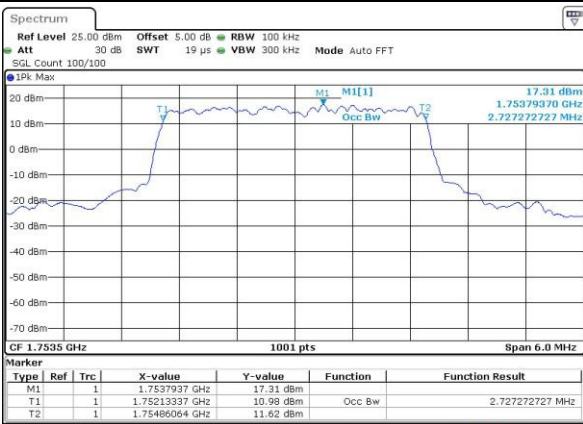

Date: 4 JUL 2016 14:12:40

Highest Channel / 1.4MHz / 16QAM

Date: 4 JUL 2016 14:12:51

LTE Band 4

Lowest Channel / 3MHz / QPSK

Date: 4.JUL.2016 14:19:53

Lowest Channel / 3MHz / 16QAM

Date: 4.JUL.2016 14:20:04

Middle Channel / 3MHz / QPSK

Date: 4.JUL.2016 14:27:07

Middle Channel / 3MHz / 16QAM

Date: 4.JUL.2016 14:27:18

Highest Channel / 3MHz / QPSK

Date: 4.JUL.2016 14:29:45

Highest Channel / 3MHz / 16QAM

Date: 4.JUL.2016 14:29:57

LTE Band 4

Lowest Channel / 5MHz / QPSK

Date: 4 JUL 2016 14:36:58

Lowest Channel / 5MHz / 16QAM

Date: 4 JUL 2016 14:37:09

Middle Channel / 5MHz / QPSK

Date: 4 JUL 2016 14:44:11

Middle Channel / 5MHz / 16QAM