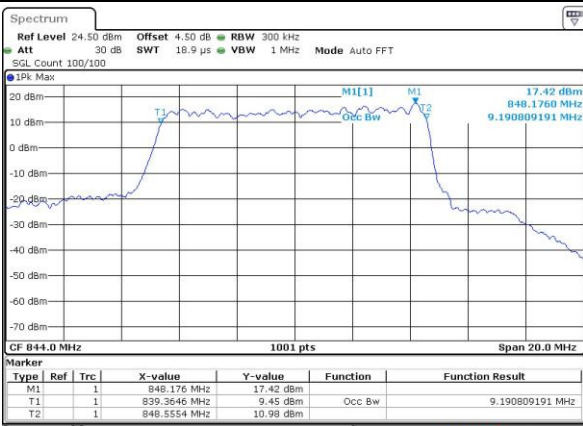

Date: 3.JUL.2016 22:57:32

Highest Channel / 5MHz / 16QAM

Date: 3.JUL.2016 22:57:43

LTE Band 5

Lowest Channel / 10MHz / QPSK

Date: 3.JUL.2016 23:12:48

Lowest Channel / 10MHz / 16QAM

Date: 3.JUL.2016 23:12:59

Middle Channel / 10MHz / QPSK

Date: 3.JUL.2016 23:49:12

Middle Channel / 10MHz / 16QAM

Date: 3.JUL.2016 23:28:13

Highest Channel / 10MHz / QPSK

Date: 3.JUL.2016 23:30:38

Highest Channel / 10MHz / 16QAM

Date: 3.JUL.2016 23:30:49

LTE Band 7

Lowest Channel / 5MHz / QPSK

Date: 4 JUL 2016 17:12:31

Lowest Channel / 5MHz / 16QAM

Date: 4 JUL 2016 17:12:53

Middle Channel / 5MHz / QPSK

Date: 4 JUL 2016 17:13:38

Middle Channel / 5MHz / 16QAM