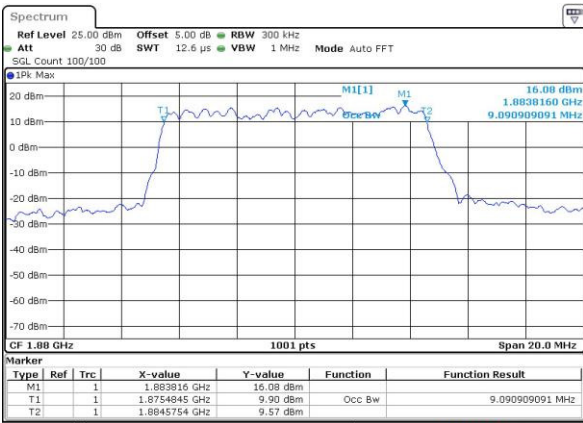

Date: 4.JUL.2016 10:31:27

Middle Channel / 5MHz / 16QAM

Date: 4.JUL.2016 10:31:38

Highest Channel / 5MHz / QPSK

Date: 4.JUL.2016 10:34:04

Highest Channel / 5MHz / 16QAM

Date: 4.JUL.2016 10:34:15

LTE Band 2

Lowest Channel / 10MHz / QPSK

Date: 4.JUL.2016 10:41:17

Lowest Channel / 10MHz / 16QAM

Date: 4.JUL.2016 10:41:28

Middle Channel / 10MHz / QPSK

Date: 4.JUL.2016 10:48:29

Middle Channel / 10MHz / 16QAM

Date: 4.JUL.2016 10:48:40

Highest Channel / 10MHz / QPSK

Date: 4.JUL.2016 10:51:06

Highest Channel / 10MHz / 16QAM

Date: 4.JUL.2016 10:51:16

LTE Band 2

Lowest Channel / 15MHz / QPSK

Date: 4.JUL.2016 10:58:18

Lowest Channel / 15MHz / 16QAM