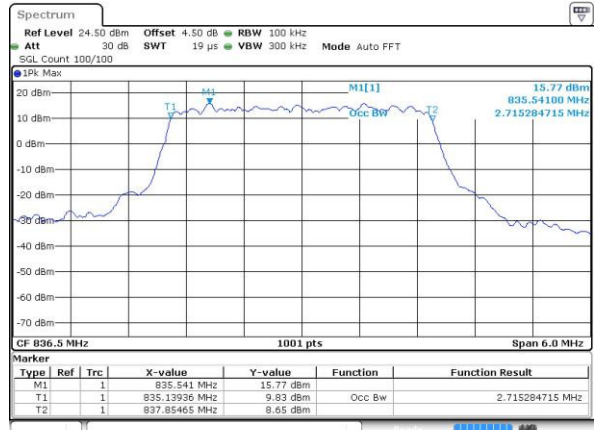

Date: 3 JUL 2016 21:51:31

LTE Band 5

Lowest Channel / 3MHz / QPSK

Date: 3.JUL.2016 22:06:36

Lowest Channel / 3MHz / 16QAM

Date: 3.JUL.2016 22:06:47

Middle Channel / 3MHz / QPSK

Date: 3.JUL.2016 22:21:51

Middle Channel / 3MHz / 16QAM

Date: 3.JUL.2016 22:22:02

Highest Channel / 3MHz / QPSK

Date: 3.JUL.2016 22:24:27

Highest Channel / 3MHz / 16QAM

Date: 3.JUL.2016 22:24:38

LTE Band 5

Lowest Channel / 5MHz / QPSK