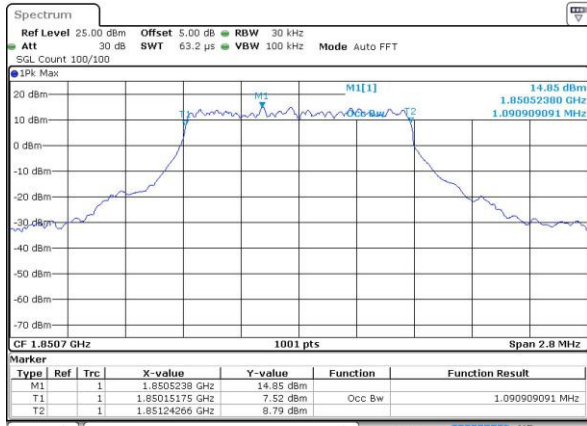

LTE Band 2

Lowest Channel / 1.4MHz / QPSK

Date: 4 JUL 2016 09:44:33