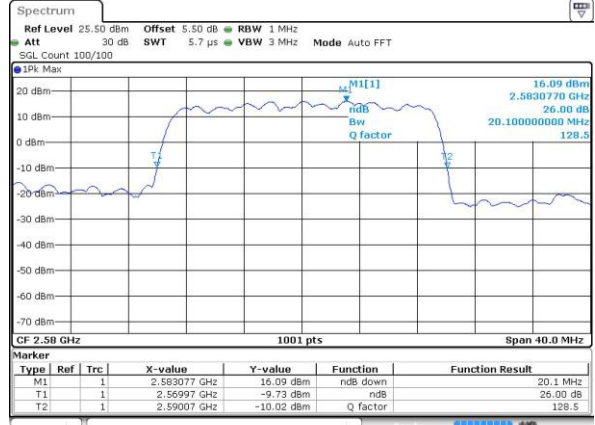

LTE Band 38

Lowest Channel / 20MHz / QPSK

Date: 5 JUL 2016 01:15:09

Lowest Channel / 20MHz / 16QAM

Date: 5 JUL 2016 01:15:28

Middle Channel / 20MHz / QPSK

Date: 5 JUL 2016 01:16:19

Middle Channel / 20MHz / 16QAM

Date: 5 JUL 2016 01:15:49

Highest Channel / 20MHz / QPSK

Date: 5 JUL 2016 01:16:42

Highest Channel / 20MHz / 16QAM

Date: 5 JUL 2016 01:17:26

## Occupied Bandwidth

Mode	LTE Band 2 : 99%OBW(MHz)											
	1.4MHz		3MHz		5MHz		10MHz		15MHz		20MHz	
Mod.	QPSK	16QAM	QPSK	16QAM	QPSK	16QAM	QPSK	16QAM	QPSK	16QAM	QPSK	16QAM
Lowest CH	1.09	1.1	2.72	2.71	4.49	4.49	9.13	9.05	13.43	13.4	18.22	18.22
Middle CH	1.1	1.1	2.73	2.71	4.5	4.5	9.09	8.99	13.49	13.52	18.5	18.34
Highest CH	1.1	1.09	2.73	2.71	4.49	4.5	8.99	9.03	13.43	13.49	18.38	18.46