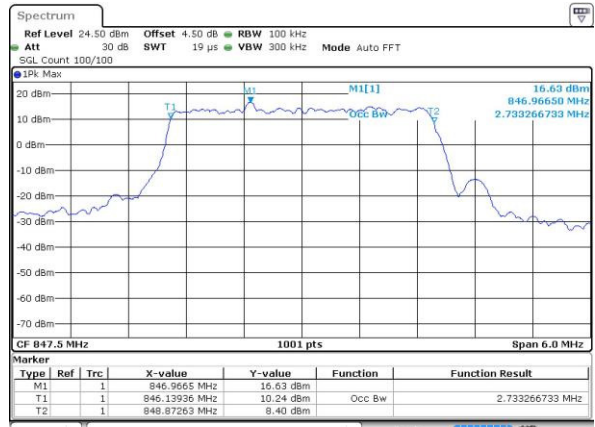

Date: 3 JUL 2016 21:51:31

LTE Band 5

Lowest Channel / 3MHz / QPSK

Date: 3.JUL.2016 22:06:36

Lowest Channel / 3MHz / 16QAM

Date: 3.JUL.2016 22:06:47

Middle Channel / 3MHz / QPSK

Date: 3.JUL.2016 22:21:51

Middle Channel / 3MHz / 16QAM

Date: 3.JUL.2016 22:22:02

Highest Channel / 3MHz / QPSK

Date: 3.JUL.2016 22:24:27

Highest Channel / 3MHz / 16QAM

Date: 3.JUL.2016 22:24:38

LTE Band 5

Lowest Channel / 5MHz / QPSK