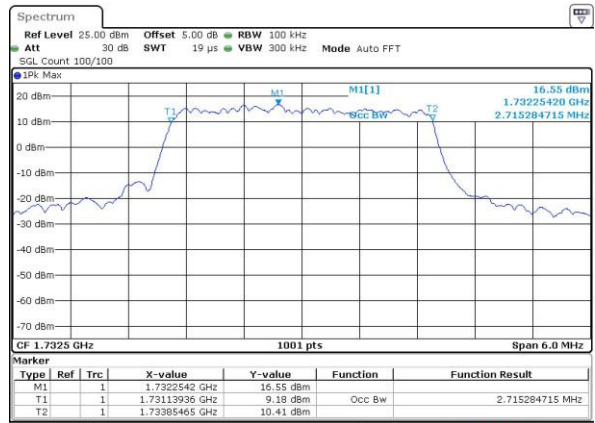

Date: 4 JUL 2016 14:02:50

Lowest Channel / 1.4MHz / 16QAM

Date: 4 JUL 2016 14:03:01

Middle Channel / 1.4MHz / QPSK

Date: 4 JUL 2016 14:10:03

Middle Channel / 1.4MHz / 16QAM

Date: 4 JUL 2016 14:10:14

Highest Channel / 1.4MHz / QPSK

Date: 4 JUL 2016 14:12:40

Highest Channel / 1.4MHz / 16QAM

Date: 4 JUL 2016 14:12:51

LTE Band 4

Lowest Channel / 3MHz / QPSK

Date: 4.JUL.2016 14:19:53

Lowest Channel / 3MHz / 16QAM

Date: 4.JUL.2016 14:20:04

Middle Channel / 3MHz / QPSK

Date: 4.JUL.2016 14:27:07

Middle Channel / 3MHz / 16QAM

Date: 4.JUL.2016 14:27:18

Highest Channel / 3MHz / QPSK

Date: 4.JUL.2016 14:29:45

Highest Channel / 3MHz / 16QAM

Date: 4.JUL.2016 14:29:57