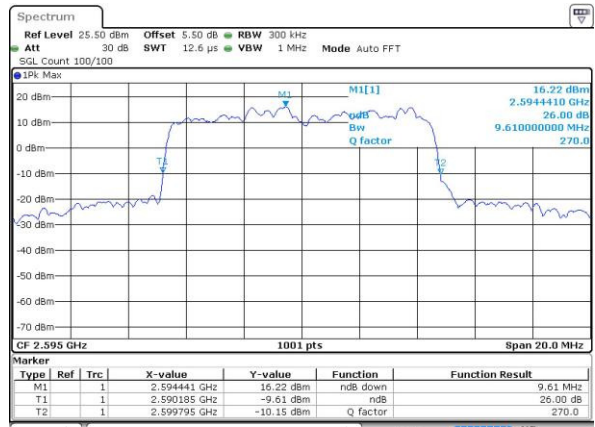

Date: 4 JUL 2016 22:38:41

Highest Channel / 20MHz / 16QAM

Date: 4 JUL 2016 22:37:59

LTE Band 38

Lowest Channel / 5MHz / QPSK

Date: 4 JUL 2016 23:19:17

Lowest Channel / 5MHz / 16QAM

Date: 4 JUL 2016 23:19:44

Middle Channel / 5MHz / QPSK

Date: 4 JUL 2016 23:27:36

Middle Channel / 5MHz / 16QAM

Date: 4 JUL 2016 23:27:14

Highest Channel / 5MHz / QPSK

Date: 5 JUL 2016 01:09:39

Highest Channel / 5MHz / 16QAM

Date: 5 JUL 2016 01:09:17

LTE Band 38

Lowest Channel / 10MHz / QPSK

Date: 5 JUL 2016 01:10:25

Lowest Channel / 10MHz / 16QAM

Date: 5 JUL 2016 01:10:49

Middle Channel / 10MHz / QPSK

Date: 5 JUL 2016 01:11:46

Middle Channel / 10MHz / 16QAM

Date: 5 JUL 2016 01:11:26

Highest Channel / 10MHz / QPSK

Date: 5 JUL 2016 01:12:11

Highest Channel / 10MHz / 16QAM

Date: 5 JUL 2016 01:12:32

LTE Band 38

Lowest Channel / 15MHz / QPSK

Date: 5 JUL 2016 01:13:19