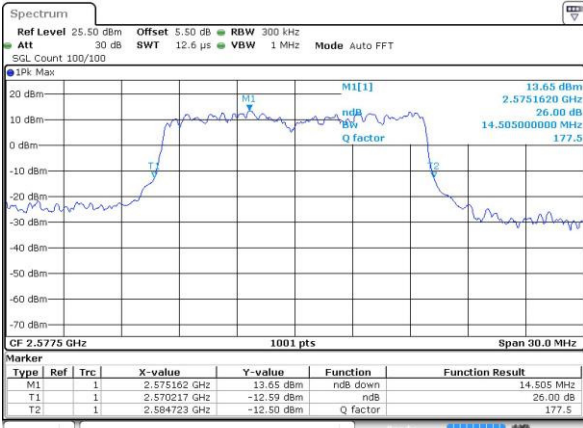

LTE Band 38

Lowest Channel / 10MHz / QPSK

Date: 5 JUL 2016 01:10:25

Lowest Channel / 10MHz / 16QAM

Date: 5 JUL 2016 01:10:49

Middle Channel / 10MHz / QPSK

Date: 5 JUL 2016 01:11:46

Middle Channel / 10MHz / 16QAM

Date: 5 JUL 2016 01:11:26

Highest Channel / 10MHz / QPSK

Date: 5 JUL 2016 01:12:11

Highest Channel / 10MHz / 16QAM

Date: 5 JUL 2016 01:12:32

LTE Band 38

Lowest Channel / 15MHz / QPSK

Date: 5 JUL 2016 01:13:19