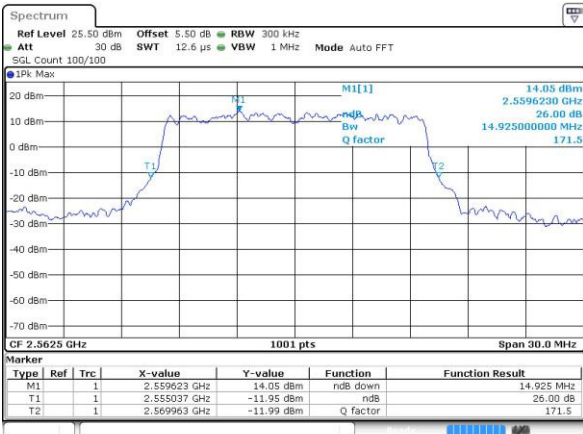

Date: 4.JUL.2016 17:31:32

LTE Band 7

Lowest Channel / 15MHz / QPSK

Date: 4.JUL.2016 17:47:06

Lowest Channel / 15MHz / 16QAM

Date: 4.JUL.2016 17:46:44

Middle Channel / 15MHz / QPSK

Date: 4.JUL.2016 17:47:28

Middle Channel / 15MHz / 16QAM

Date: 4.JUL.2016 17:47:50

Highest Channel / 15MHz / QPSK

Date: 4.JUL.2016 17:48:34

Highest Channel / 15MHz / 16QAM

Date: 4.JUL.2016 17:48:12

LTE Band 7

Lowest Channel / 20MHz / QPSK