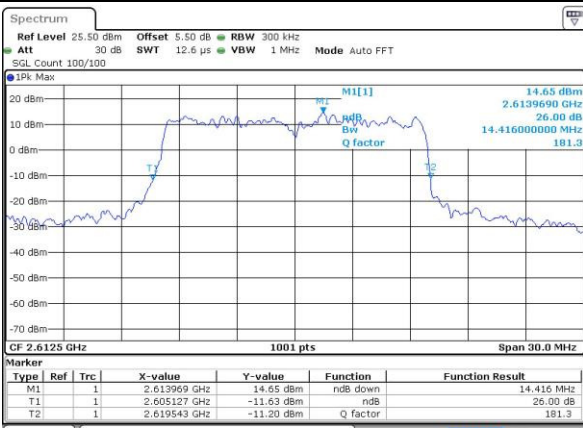

Date: 5 JUL 2016 01:11:26

Highest Channel / 10MHz / QPSK

Date: 5 JUL 2016 01:12:11

Highest Channel / 10MHz / 16QAM

Date: 5 JUL 2016 01:12:32

LTE Band 38

Lowest Channel / 15MHz / QPSK

Date: 5 JUL 2016 01:13:19

Lowest Channel / 15MHz / 16QAM

Date: 5 JUL 2016 01:12:58

Middle Channel / 15MHz / QPSK

Date: 5 JUL 2016 01:13:42

Middle Channel / 15MHz / 16QAM

Date: 5 JUL 2016 01:14:03

Highest Channel / 15MHz / QPSK

Date: 5 JUL 2016 01:14:47

Highest Channel / 15MHz / 16QAM

Date: 5 JUL 2016 01:14:24