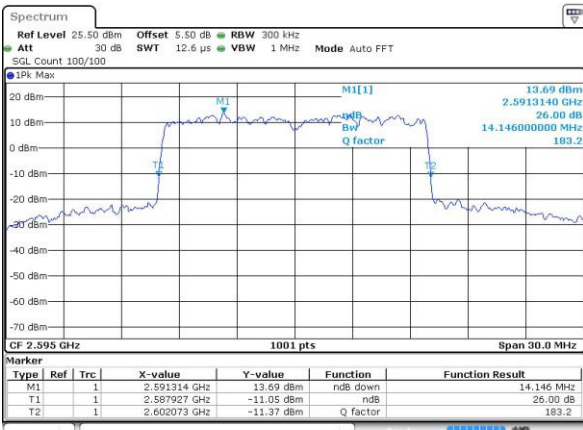

LTE Band 38

Lowest Channel / 10MHz / QPSK

Date: 5 JUL 2016 01:10:25

Lowest Channel / 10MHz / 16QAM

Date: 5 JUL 2016 01:10:49

Middle Channel / 10MHz / QPSK

Date: 5 JUL 2016 01:11:46

Middle Channel / 10MHz / 16QAM

Date: 5 JUL 2016 01:11:26

Highest Channel / 10MHz / QPSK

Date: 5 JUL 2016 01:12:11

Highest Channel / 10MHz / 16QAM

Date: 5 JUL 2016 01:12:32

LTE Band 38

Lowest Channel / 15MHz / QPSK

Date: 5 JUL 2016 01:13:19

Lowest Channel / 15MHz / 16QAM

Date: 5 JUL 2016 01:12:58

Middle Channel / 15MHz / QPSK

Date: 5 JUL 2016 01:13:42

Middle Channel / 15MHz / 16QAM

Date: 5 JUL 2016 01:14:03

Highest Channel / 15MHz / QPSK

Date: 5 JUL 2016 01:14:47

Highest Channel / 15MHz / 16QAM

Date: 5 JUL 2016 01:14:24