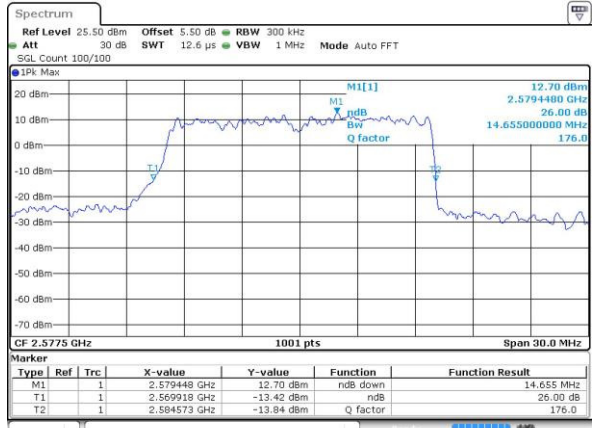

Lowest Channel / 15MHz / 16QAM

Date: 5 JUL 2016 01:12:58