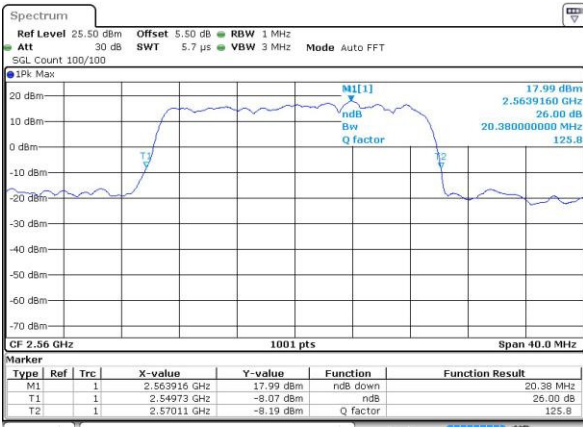

Date: 4.JUL.2016 18:04:06

Lowest Channel / 20MHz / 16QAM

Date: 4.JUL.2016 18:03:43

Middle Channel / 20MHz / QPSK

Date: 4.JUL.2016 18:04:28

Middle Channel / 20MHz / 16QAM

Date: 4.JUL.2016 18:04:50

Highest Channel / 20MHz / QPSK

Date: 4.JUL.2016 18:05:34

Highest Channel / 20MHz / 16QAM

Date: 4.JUL.2016 18:05:12

LTE Band 12

Lowest Channel / 1.4MHz / QPSK

Date: 4 JUL 2016 02:02:04

Lowest Channel / 1.4MHz / 16QAM

Date: 4 JUL 2016 02:01:52