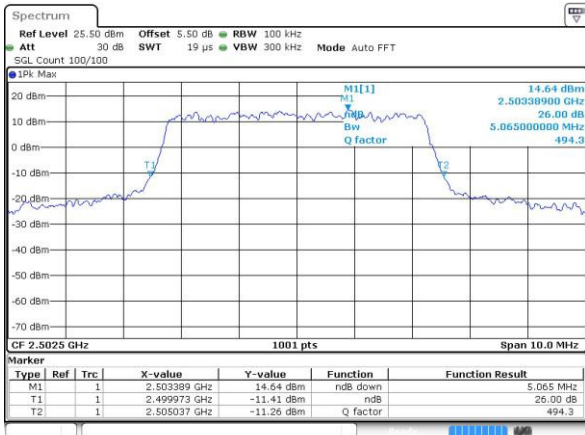

LTE Band 7

Lowest Channel / 5MHz / QPSK

Date: 4 JUL 2016 17:12:42