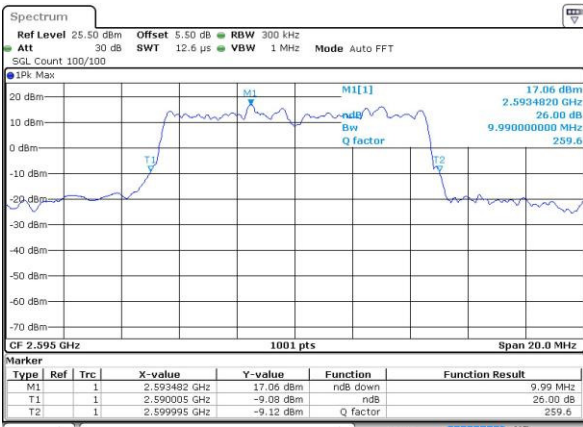

LTE Band 38

Lowest Channel / 10MHz / QPSK

Date: 5 JUL 2016 01:10:25

Lowest Channel / 10MHz / 16QAM

Date: 5 JUL 2016 01:10:49

Middle Channel / 10MHz / QPSK

Date: 5 JUL 2016 01:11:46

Middle Channel / 10MHz / 16QAM

Date: 5 JUL 2016 01:11:26

Highest Channel / 10MHz / QPSK

Date: 5 JUL 2016 01:12:11

Highest Channel / 10MHz / 16QAM

Date: 5 JUL 2016 01:12:32

LTE Band 38

Lowest Channel / 15MHz / QPSK

Date: 5 JUL 2016 01:13:19