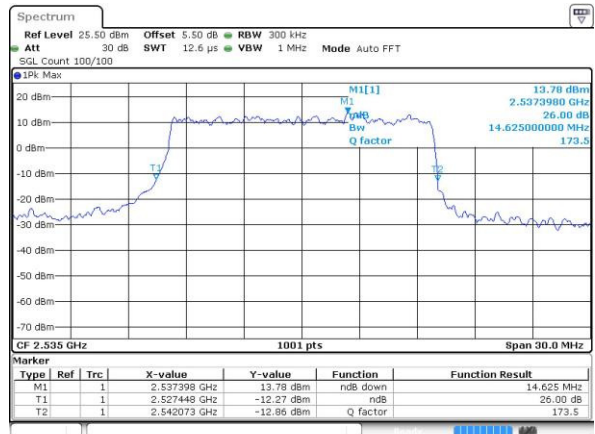

Date: 4.JUL.2016 17:31:32

LTE Band 7

Lowest Channel / 15MHz / QPSK

Date: 4.JUL.2016 17:47:06

Lowest Channel / 15MHz / 16QAM

Date: 4.JUL.2016 17:46:44

Middle Channel / 15MHz / QPSK

Date: 4.JUL.2016 17:47:28

Middle Channel / 15MHz / 16QAM

Date: 4.JUL.2016 17:47:50

Highest Channel / 15MHz / QPSK

Date: 4.JUL.2016 17:48:34

Highest Channel / 15MHz / 16QAM

Date: 4.JUL.2016 17:48:12

LTE Band 7

Lowest Channel / 20MHz / QPSK