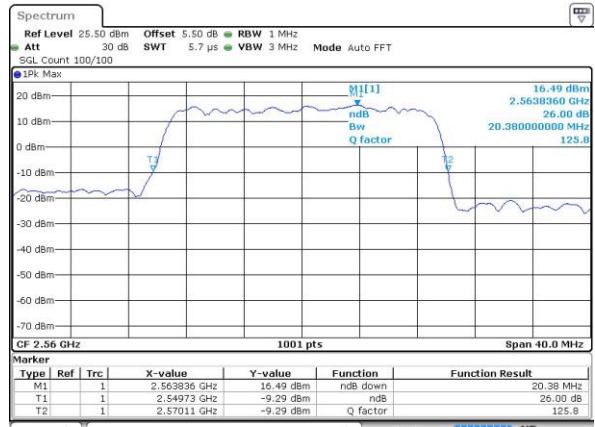

Middle Channel / 15MHz / 16QAM

Date: 4.JUL.2016 17:47:50

Highest Channel / 15MHz / QPSK

Date: 4.JUL.2016 17:48:34

Highest Channel / 15MHz / 16QAM

Date: 4.JUL.2016 17:48:12

LTE Band 7

Lowest Channel / 20MHz / QPSK

Date: 4.JUL.2016 18:04:06

Lowest Channel / 20MHz / 16QAM

Date: 4.JUL.2016 18:03:43

Middle Channel / 20MHz / QPSK

Date: 4.JUL.2016 18:04:28

Middle Channel / 20MHz / 16QAM

Date: 4.JUL.2016 18:04:50

Highest Channel / 20MHz / QPSK

Date: 4.JUL.2016 18:05:34

Highest Channel / 20MHz / 16QAM

Date: 4.JUL.2016 18:05:12

LTE Band 12

Lowest Channel / 1.4MHz / QPSK

Date: 4 JUL 2016 02:02:04

Lowest Channel / 1.4MHz / 16QAM

Date: 4 JUL 2016 02:01:52