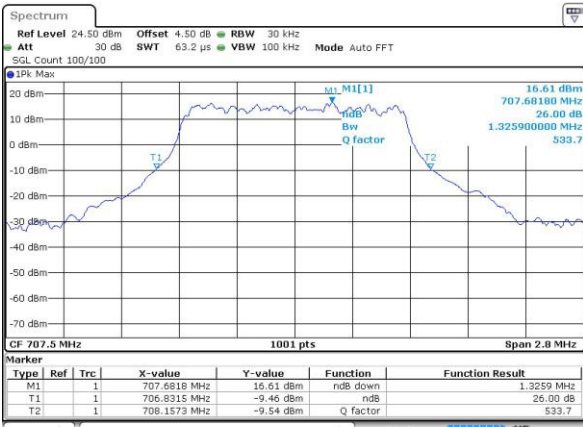

Date: 4.JUL.2016 18:05:34

Highest Channel / 20MHz / 16QAM

Date: 4.JUL.2016 18:05:12

LTE Band 12

Lowest Channel / 1.4MHz / QPSK

Date: 4 JUL 2016 02:02:04

Lowest Channel / 1.4MHz / 16QAM

Date: 4 JUL 2016 02:01:52

Middle Channel / 1.4MHz / QPSK

Date: 4 JUL 2016 02:01:29

Middle Channel / 1.4MHz / 16QAM

Date: 4 JUL 2016 02:01:41

Highest Channel / 1.4MHz / QPSK

Date: 4 JUL 2016 02:01:18

Highest Channel / 1.4MHz / 16QAM

Date: 4 JUL 2016 01:29:10