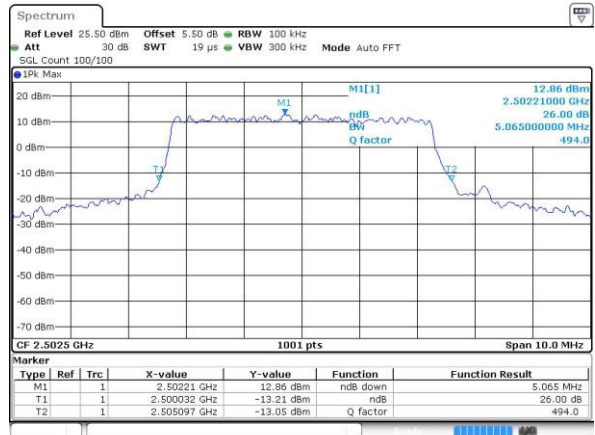

Lowest Channel / 5MHz / 16QAM

Date: 4 JUL 2016 17:13:04