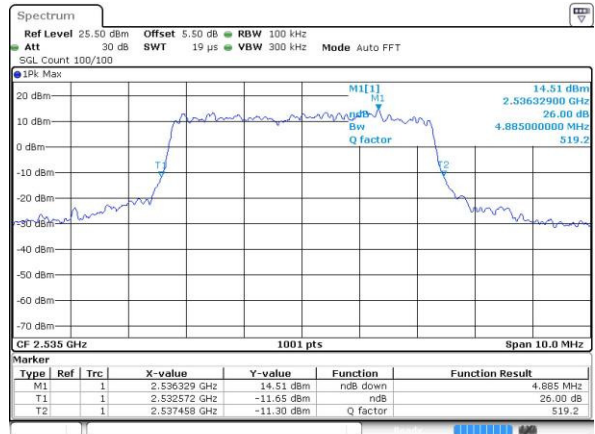

Date: 3.JUL.2016 23:28:25

Middle Channel / 10MHz / 16QAM

Date: 3.JUL.2016 23:28:36

Highest Channel / 10MHz / QPSK

Date: 3.JUL.2016 23:31:00

Highest Channel / 10MHz / 16QAM

Date: 3.JUL.2016 23:31:11

LTE Band 7

Lowest Channel / 5MHz / QPSK

Date: 4 JUL 2016 17:12:42

Lowest Channel / 5MHz / 16QAM

Date: 4 JUL 2016 17:13:04

Middle Channel / 5MHz / QPSK

Date: 4 JUL 2016 17:13:49

Middle Channel / 5MHz / 16QAM

Date: 4 JUL 2016 17:13:27

Highest Channel / 5MHz / QPSK

Date: 4 JUL 2016 17:14:11

Highest Channel / 5MHz / 16QAM

Date: 4 JUL 2016 17:14:33

LTE Band 7

Lowest Channel / 10MHz / QPSK

Date: 4.JUL.2016 17:29:42

Lowest Channel / 10MHz / 16QAM