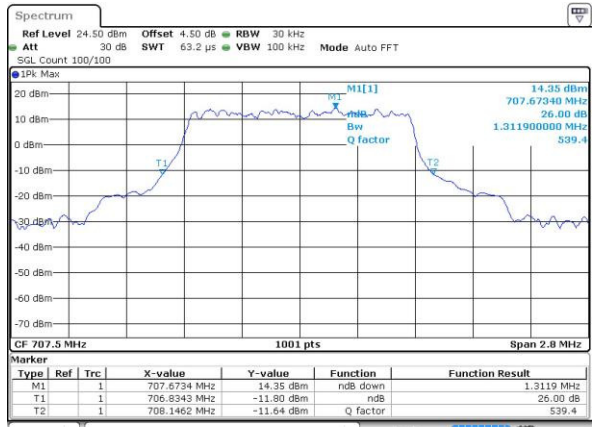

Date: 4.JUL.2016 18:05:34

Highest Channel / 20MHz / 16QAM

Date: 4.JUL.2016 18:05:12

LTE Band 12

Lowest Channel / 1.4MHz / QPSK

Date: 4 JUL 2016 02:02:04

Lowest Channel / 1.4MHz / 16QAM

Date: 4 JUL 2016 02:01:52

Middle Channel / 1.4MHz / QPSK

Date: 4 JUL 2016 02:01:29

Middle Channel / 1.4MHz / 16QAM

Date: 4 JUL 2016 02:01:41

Highest Channel / 1.4MHz / QPSK

Date: 4 JUL 2016 02:01:18

Highest Channel / 1.4MHz / 16QAM

Date: 4 JUL 2016 01:29:10