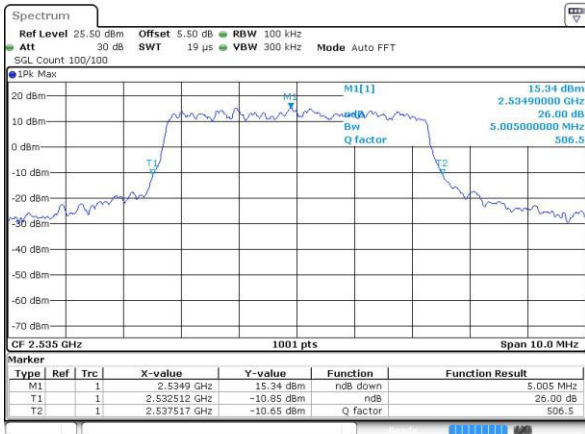

Lowest Channel / 5MHz / QPSK

Date: 4 JUL 2016 17:12:42

Lowest Channel / 5MHz / 16QAM

Date: 4 JUL 2016 17:13:04

Middle Channel / 5MHz / QPSK

Date: 4 JUL 2016 17:13:49

Middle Channel / 5MHz / 16QAM

Date: 4 JUL 2016 17:13:27

Highest Channel / 5MHz / QPSK

Date: 4 JUL 2016 17:14:11

Highest Channel / 5MHz / 16QAM

Date: 4 JUL 2016 17:14:33

LTE Band 7

Lowest Channel / 10MHz / QPSK

Date: 4.JUL.2016 17:29:42

Lowest Channel / 10MHz / 16QAM