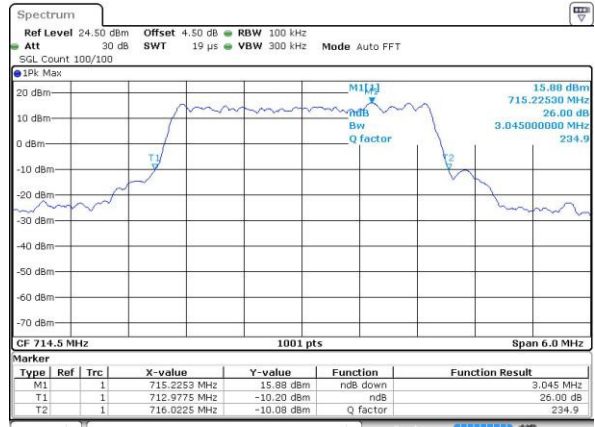

Middle Channel / 1.4MHz / QPSK

Date: 4 JUL 2016 02:01:29

Middle Channel / 1.4MHz / 16QAM

Date: 4 JUL 2016 02:01:41

Highest Channel / 1.4MHz / QPSK

Date: 4 JUL 2016 02:01:18

Highest Channel / 1.4MHz / 16QAM

Date: 4 JUL 2016 01:29:10

LTE Band 12

Lowest Channel / 3MHz / QPSK

Date: 4.JUL.2016 02:35:07

Lowest Channel / 3MHz / 16QAM

Date: 4.JUL.2016 02:34:56

Middle Channel / 3MHz / QPSK

Date: 4.JUL.2016 02:34:34

Middle Channel / 3MHz / 16QAM

Date: 4.JUL.2016 02:34:45

Highest Channel / 3MHz / QPSK

Date: 4.JUL.2016 02:34:22

Highest Channel / 3MHz / 16QAM

Date: 4.JUL.2016 02:34:11

LTE Band 12

Lowest Channel / 5MHz / QPSK

Date: 4.JUL.2016 03:27:42