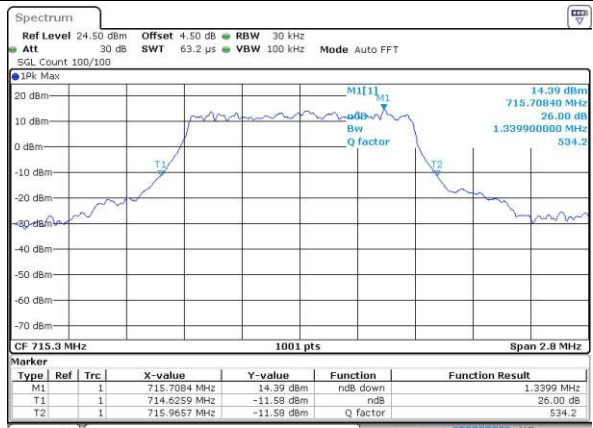

Date: 4.JUL.2016 18:05:34

Highest Channel / 20MHz / 16QAM

Date: 4.JUL.2016 18:05:12

LTE Band 12

Lowest Channel / 1.4MHz / QPSK

Date: 4 JUL 2016 02:02:04

Lowest Channel / 1.4MHz / 16QAM

Date: 4 JUL 2016 02:01:52

Middle Channel / 1.4MHz / QPSK

Date: 4 JUL 2016 02:01:29

Middle Channel / 1.4MHz / 16QAM

Date: 4 JUL 2016 02:01:41

Highest Channel / 1.4MHz / QPSK

Date: 4 JUL 2016 02:01:18

Highest Channel / 1.4MHz / 16QAM

Date: 4 JUL 2016 01:29:10

LTE Band 12

Lowest Channel / 3MHz / QPSK

Date: 4.JUL.2016 02:35:07

Lowest Channel / 3MHz / 16QAM

Date: 4.JUL.2016 02:34:56

Middle Channel / 3MHz / QPSK

Date: 4.JUL.2016 02:34:34

Middle Channel / 3MHz / 16QAM

Date: 4.JUL.2016 02:34:45

Highest Channel / 3MHz / QPSK

Date: 4.JUL.2016 02:34:22

Highest Channel / 3MHz / 16QAM

Date: 4.JUL.2016 02:34:11

LTE Band 12

Lowest Channel / 5MHz / QPSK

Date: 4.JUL.2016 03:27:42