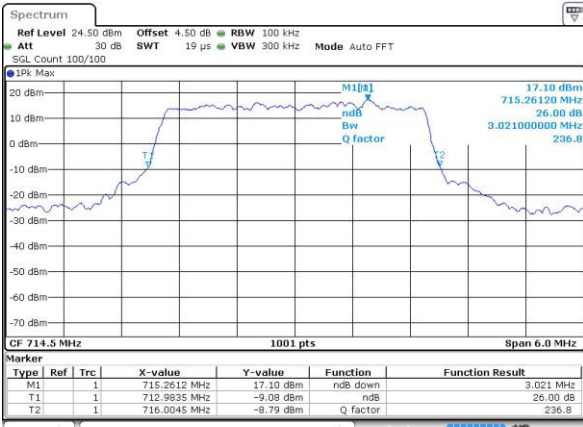

LTE Band 12

Lowest Channel / 3MHz / QPSK

Date: 4.JUL.2016 02:35:07

Lowest Channel / 3MHz / 16QAM

Date: 4.JUL.2016 02:34:56

Middle Channel / 3MHz / QPSK

Date: 4.JUL.2016 02:34:34

Middle Channel / 3MHz / 16QAM

Date: 4.JUL.2016 02:34:45

Highest Channel / 3MHz / QPSK

Date: 4.JUL.2016 02:34:22

Highest Channel / 3MHz / 16QAM

Date: 4.JUL.2016 02:34:11

LTE Band 12

Lowest Channel / 5MHz / QPSK

Date: 4.JUL.2016 03:27:42