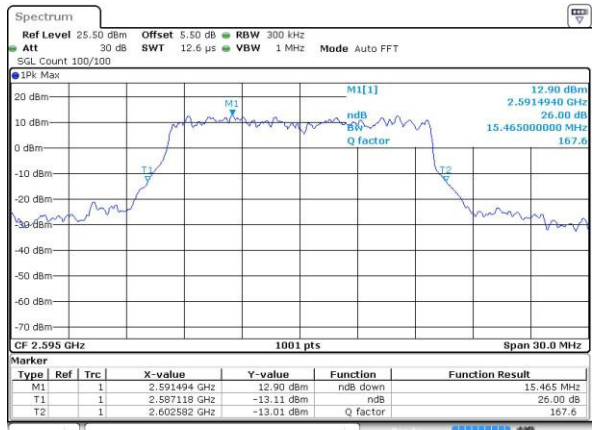

Date: 5 JUL 2016 01:11:26

Highest Channel / 10MHz / QPSK

Date: 5 JUL 2016 01:12:11

Highest Channel / 10MHz / 16QAM

Date: 5 JUL 2016 01:12:32

LTE Band 38

Lowest Channel / 15MHz / QPSK

Date: 5 JUL 2016 01:13:19

Lowest Channel / 15MHz / 16QAM

Date: 5 JUL 2016 01:12:58

Middle Channel / 15MHz / QPSK

Date: 5 JUL 2016 01:13:42

Middle Channel / 15MHz / 16QAM

Date: 5 JUL 2016 01:14:03

Highest Channel / 15MHz / QPSK

Date: 5 JUL 2016 01:14:47

Highest Channel / 15MHz / 16QAM

Date: 5 JUL 2016 01:14:24