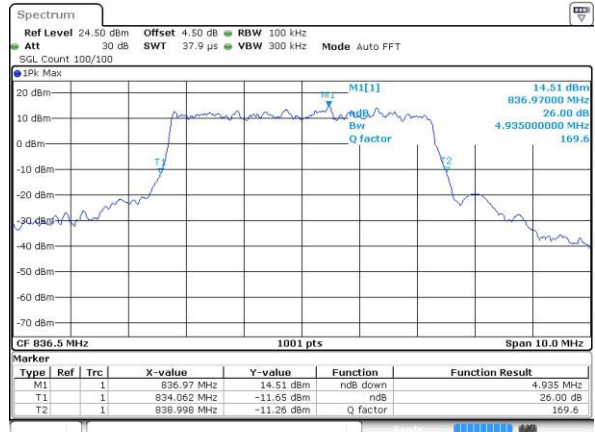

Date: 3.JUL.2016 22:22:25

Highest Channel / 3MHz / QPSK

Date: 3.JUL.2016 22:24:49

Highest Channel / 3MHz / 16QAM

Date: 3.JUL.2016 22:25:00

LTE Band 5

Lowest Channel / 5MHz / QPSK

Date: 3.JUL.2016 22:40:03

Lowest Channel / 5MHz / 16QAM

Date: 3.JUL.2016 22:40:14

Middle Channel / 5MHz / QPSK

Date: 3.JUL.2016 22:55:18

Middle Channel / 5MHz / 16QAM

Date: 3.JUL.2016 22:55:30

Highest Channel / 5MHz / QPSK

Date: 3.JUL.2016 22:57:55

Highest Channel / 5MHz / 16QAM

Date: 3.JUL.2016 22:58:06

LTE Band 5

Lowest Channel / 10MHz / QPSK

Date: 3.JUL.2016 23:13:10

Lowest Channel / 10MHz / 16QAM

Date: 3.JUL.2016 23:48:22

Middle Channel / 10MHz / QPSK