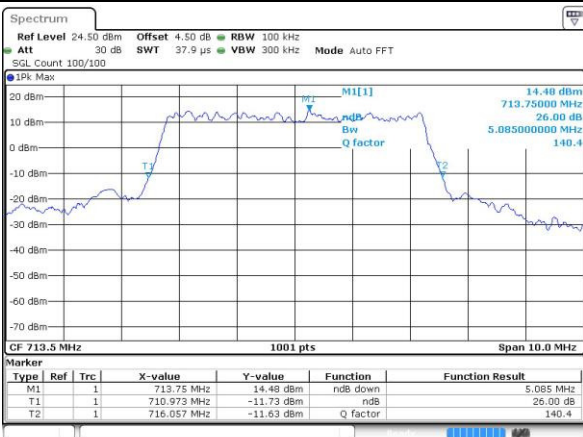

Date: 4.JUL.2016 02:34:45

Highest Channel / 3MHz / QPSK

Date: 4.JUL.2016 02:34:22

Highest Channel / 3MHz / 16QAM

Date: 4.JUL.2016 02:34:11

LTE Band 12

Lowest Channel / 5MHz / QPSK

Date: 4.JUL.2016 03:27:42

Lowest Channel / 5MHz / 16QAM

Date: 4.JUL.2016 03:27:30

Middle Channel / 5MHz / QPSK

Date: 4.JUL.2016 03:27:06

Middle Channel / 5MHz / 16QAM

Date: 4.JUL.2016 03:27:17

Highest Channel / 5MHz / QPSK

Date: 4.JUL.2016 03:26:55

Highest Channel / 5MHz / 16QAM

Date: 4.JUL.2016 03:26:43

LTE Band 12

Lowest Channel / 10MHz / QPSK

Date: 4.JUL.2016 03:30:03

Lowest Channel / 10MHz / 16QAM

Date: 4.JUL.2016 03:29:51

Middle Channel / 10MHz / QPSK