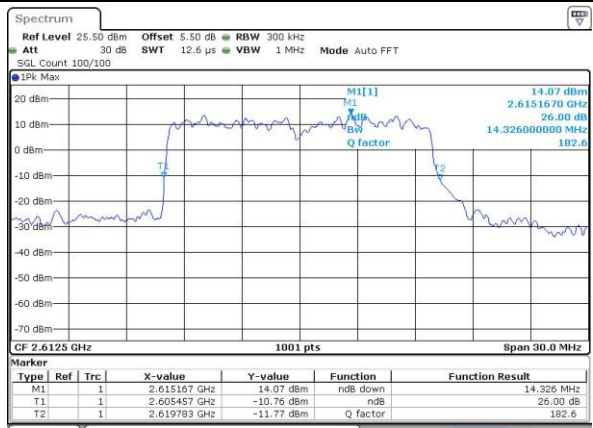

Date: 5 JUL 2016 01:11:26

Highest Channel / 10MHz / QPSK

Date: 5 JUL 2016 01:12:11

Highest Channel / 10MHz / 16QAM

Date: 5 JUL 2016 01:12:32

LTE Band 38

Lowest Channel / 15MHz / QPSK

Date: 5 JUL 2016 01:13:19

Lowest Channel / 15MHz / 16QAM

Date: 5 JUL 2016 01:12:58

Middle Channel / 15MHz / QPSK

Date: 5 JUL 2016 01:13:42

Middle Channel / 15MHz / 16QAM

Date: 5 JUL 2016 01:14:03

Highest Channel / 15MHz / QPSK

Date: 5 JUL 2016 01:14:47

Highest Channel / 15MHz / 16QAM

Date: 5 JUL 2016 01:14:24