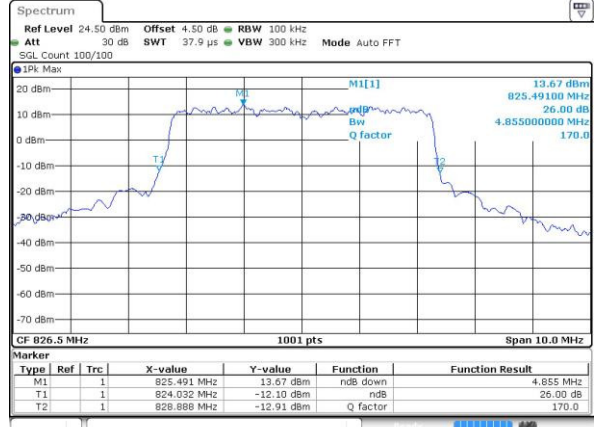

Lowest Channel / 5MHz / 16QAM

Date: 3.JUL.2016 22:40:14