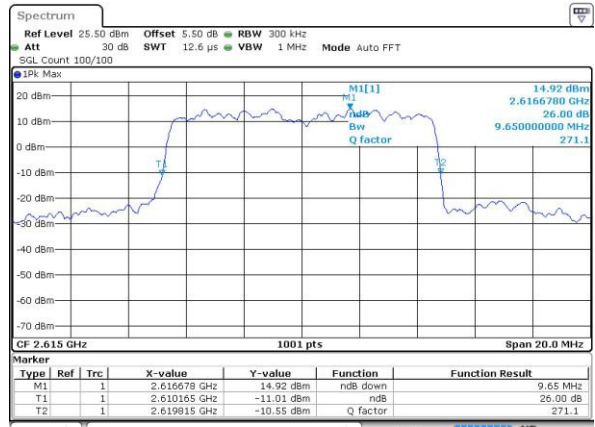

LTE Band 38

Lowest Channel / 10MHz / QPSK

Date: 5 JUL 2016 01:10:25

Lowest Channel / 10MHz / 16QAM

Date: 5 JUL 2016 01:10:49

Middle Channel / 10MHz / QPSK

Date: 5 JUL 2016 01:11:46

Middle Channel / 10MHz / 16QAM

Date: 5 JUL 2016 01:11:26

Highest Channel / 10MHz / QPSK

Date: 5 JUL 2016 01:12:11

Highest Channel / 10MHz / 16QAM

Date: 5 JUL 2016 01:12:32

LTE Band 38

Lowest Channel / 15MHz / QPSK

Date: 5 JUL 2016 01:13:19