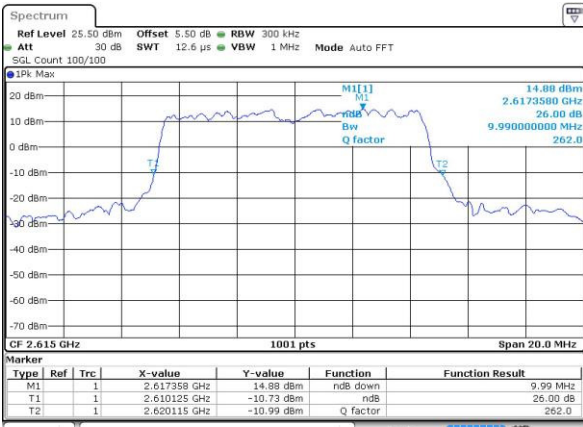

LTE Band 38

Lowest Channel / 10MHz / QPSK

Date: 5 JUL 2016 01:10:25

Lowest Channel / 10MHz / 16QAM

Date: 5 JUL 2016 01:10:49

Middle Channel / 10MHz / QPSK

Date: 5 JUL 2016 01:11:46

Middle Channel / 10MHz / 16QAM

Date: 5 JUL 2016 01:11:26

Highest Channel / 10MHz / QPSK

Date: 5 JUL 2016 01:12:11

Highest Channel / 10MHz / 16QAM

Date: 5 JUL 2016 01:12:32

LTE Band 38

Lowest Channel / 15MHz / QPSK

Date: 5 JUL 2016 01:13:19