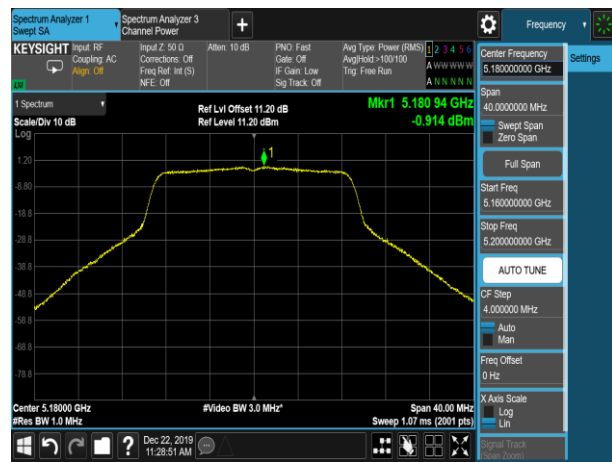

Channel 58 (5290MHz)

Channel 106 (5530MHz)

Channel 122 (5610MHz)

Channel 138 (5690MHz)

Channel 155 (5775MHz)

802.11a Power Spectral Density - Ant 2 / Ant 1 + 2

Channel 36 (5180MHz)

Channel 44 (5220MHz)

Channel 48 (5240MHz)

Channel 52 (5260MHz)

Channel 60 (5300MHz)

Channel 64 (5320MHz)

802.11n-HT20 Power Spectral Density - Ant 2 / Ant 1 + 2

Channel 36 (5180MHz)

Channel 44 (5220MHz)

Channel 48 (5240MHz)

Channel 52 (5260MHz)

Channel 60 (5300MHz)

Channel 64 (5320MHz)