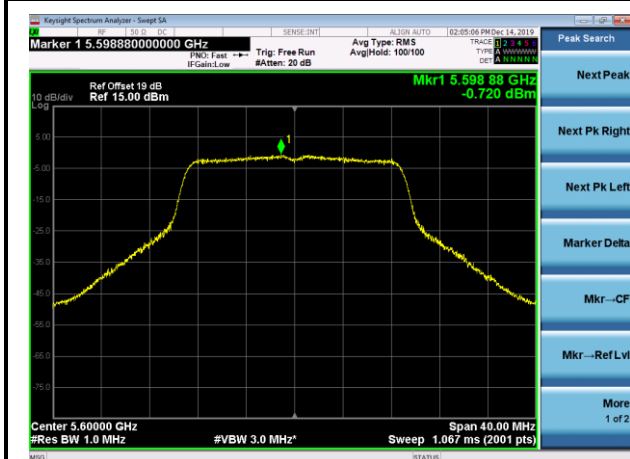

Channel 100 (5500MHz)

Channel 116 (5580MHz)

Channel 120 (5600MHz)

Channel 140 (5700MHz)

Channel 144 (5720MHz)

Channel 149 (5745MHz)

802.11n-HT40 Power Spectral Density - Ant 1 / Ant 1 + 2

Channel 38 (5190MHz)

Channel 46 (5230MHz)

Channel 54 (5270MHz)

Channel 62 (5310MHz)

Channel 102 (5510MHz)

Channel 110 (5550MHz)

802.11ac-VHT20 Power Spectral Density - Ant 1 / Ant 1 + 2

Channel 36 (5180MHz)

Channel 44 (5220MHz)