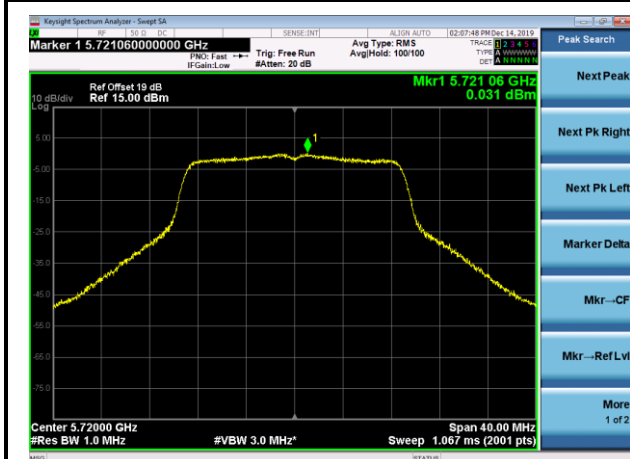

Channel 100 (5500MHz)

Channel 116 (5580MHz)

Channel 120 (5600MHz)

Channel 140 (5700MHz)

Channel 144 (5720MHz)

Channel 149 (5745MHz)

802.11n-HT40 Power Spectral Density - Ant 1 / Ant 1 + 2

Channel 38 (5190MHz)

Channel 46 (5230MHz)

Channel 54 (5270MHz)

Channel 62 (5310MHz)

Channel 102 (5510MHz)

Channel 110 (5550MHz)

802.11ac-VHT20 Power Spectral Density - Ant 1 / Ant 1 + 2

Channel 36 (5180MHz)

Channel 44 (5220MHz)