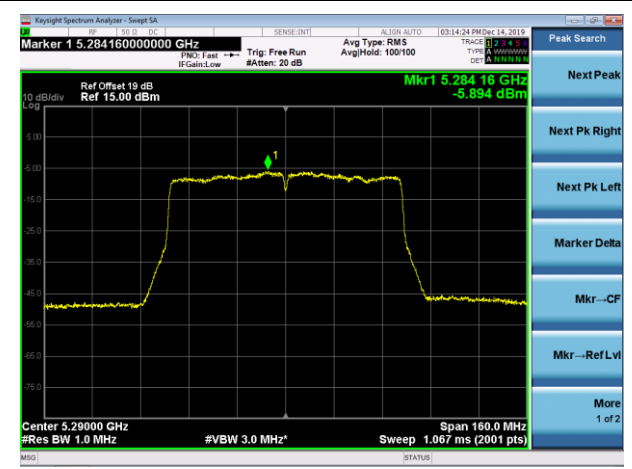

Channel 58 (5290MHz)