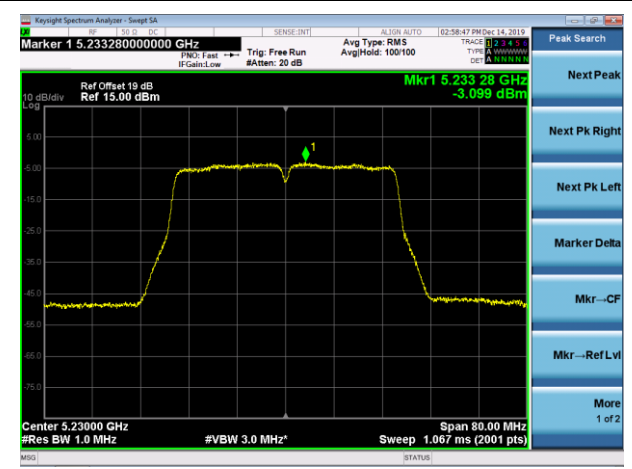

Channel 144 (5720MHz)

Channel 149 (5745MHz)

802.11ac-VHT40 Power Spectral Density - Ant 1 / Ant 1 + 2

Channel 38 (5190MHz)

Channel 46 (5230MHz)

Channel 54 (5270MHz)

Channel 62 (5310MHz)

Channel 102 (5510MHz)