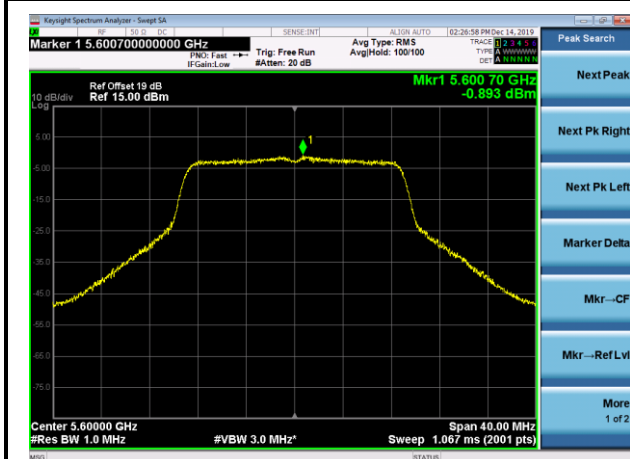

Channel 48 (5240MHz)

Channel 52 (5260MHz)

Channel 60 (5300MHz)

Channel 64 (5320MHz)

Channel 100 (5500MHz)

Channel 116 (5580MHz)

Channel 120 (5600MHz)

Channel 140 (5700MHz)

Channel 144 (5720MHz)

Channel 149 (5745MHz)

802.11ac-VHT40 Power Spectral Density - Ant 1 / Ant 1 + 2

Channel 38 (5190MHz)

Channel 46 (5230MHz)

Channel 54 (5270MHz)

Channel 62 (5310MHz)

Channel 102 (5510MHz)