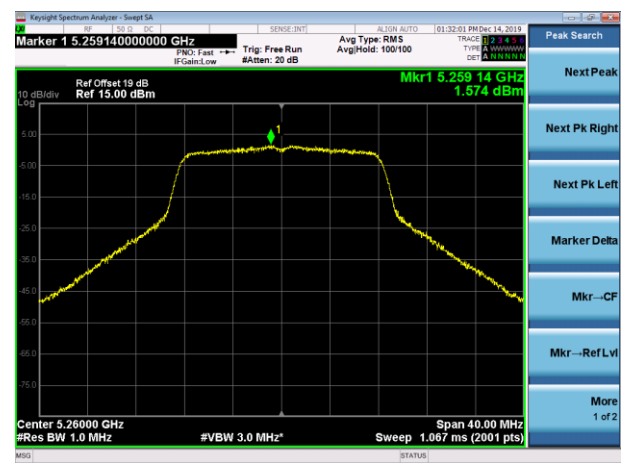

Channel 52 (5260MHz)