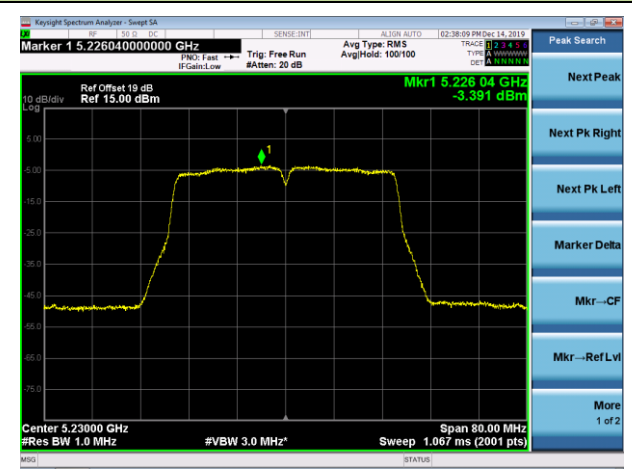

Channel 100 (5500MHz)

Channel 116 (5580MHz)

Channel 120 (5600MHz)

Channel 140 (5700MHz)

Channel 144 (5720MHz)

Channel 149 (5745MHz)

802.11n-HT40 Power Spectral Density - Ant 1 / Ant 1 + 2

Channel 38 (5190MHz)

Channel 46 (5230MHz)

Channel 54 (5270MHz)

Channel 62 (5310MHz)

Channel 102 (5510MHz)

Channel 110 (5550MHz)

802.11ac-VHT20 Power Spectral Density - Ant 1 / Ant 1 + 2

Channel 36 (5180MHz)

Channel 44 (5220MHz)