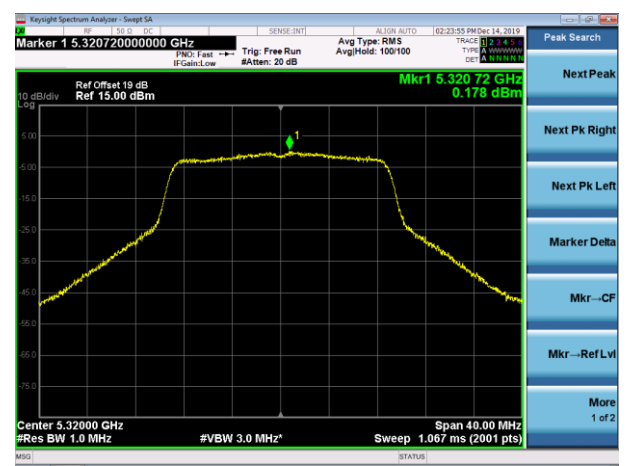

Channel 48 (5240MHz)

Channel 52 (5260MHz)

Channel 60 (5300MHz)

Channel 64 (5320MHz)

Channel 100 (5500MHz)

Channel 116 (5580MHz)

Channel 120 (5600MHz)

Channel 140 (5700MHz)

Channel 144 (5720MHz)

Channel 149 (5745MHz)

802.11ac-VHT40 Power Spectral Density - Ant 1 / Ant 1 + 2

Channel 38 (5190MHz)

Channel 46 (5230MHz)

Channel 54 (5270MHz)

Channel 62 (5310MHz)

Channel 102 (5510MHz)