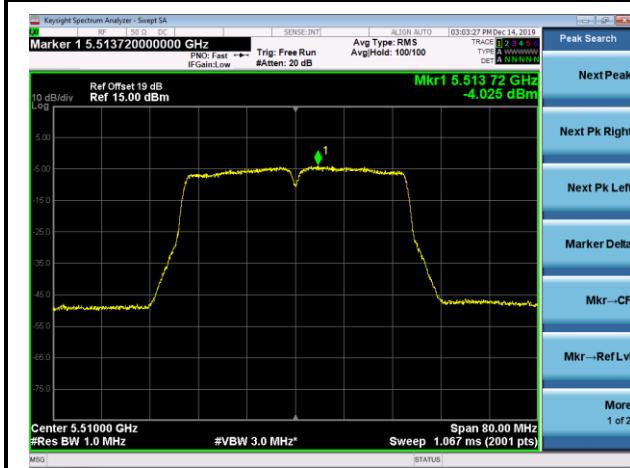

Channel 144 (5720MHz)

Channel 149 (5745MHz)

802.11ac-VHT40 Power Spectral Density - Ant 1 / Ant 1 + 2

Channel 38 (5190MHz)

Channel 46 (5230MHz)

Channel 54 (5270MHz)

Channel 62 (5310MHz)

Channel 102 (5510MHz)