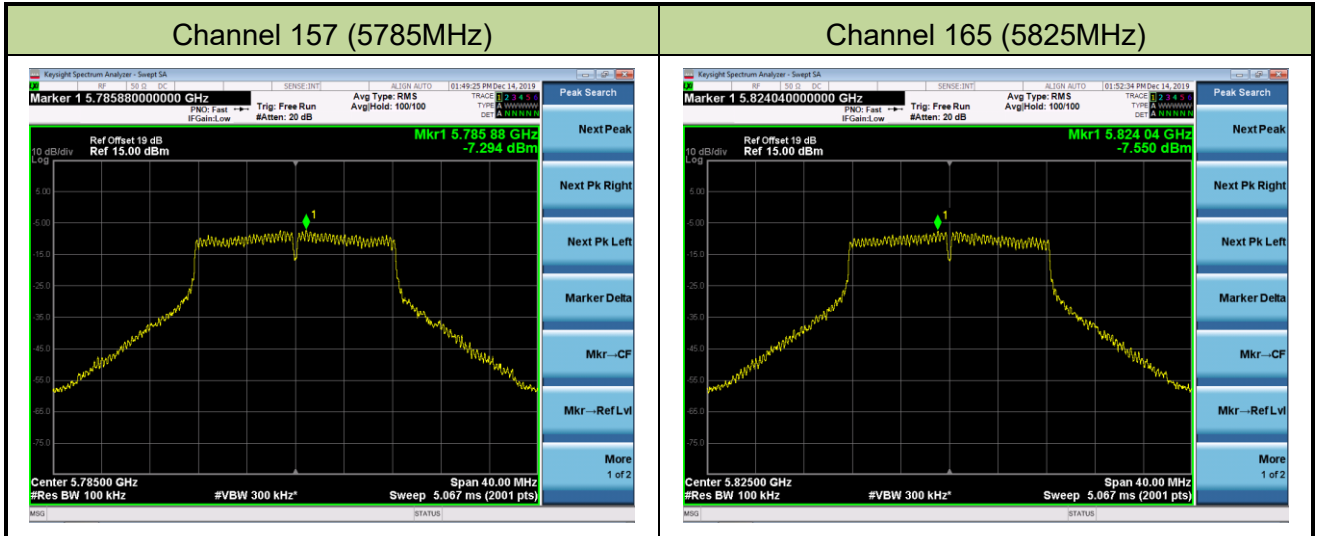

Channel 58 (5290MHz)

Channel 106 (5530MHz)

Channel 122 (5610MHz)

Channel 138 (5690MHz)

Channel 155 (5775MHz)

802.11a Power Spectral Density - Ant 2 / Ant 1 + 2

Channel 36 (5180MHz)

Channel 44 (5220MHz)

Channel 48 (5240MHz)

Channel 52 (5260MHz)

Channel 60 (5300MHz)

Channel 64 (5320MHz)

802.11n-HT20 Power Spectral Density - Ant 2 / Ant 1 + 2

Channel 36 (5180MHz)

Channel 44 (5220MHz)

Channel 48 (5240MHz)

Channel 52 (5260MHz)

Channel 60 (5300MHz)

Channel 64 (5320MHz)