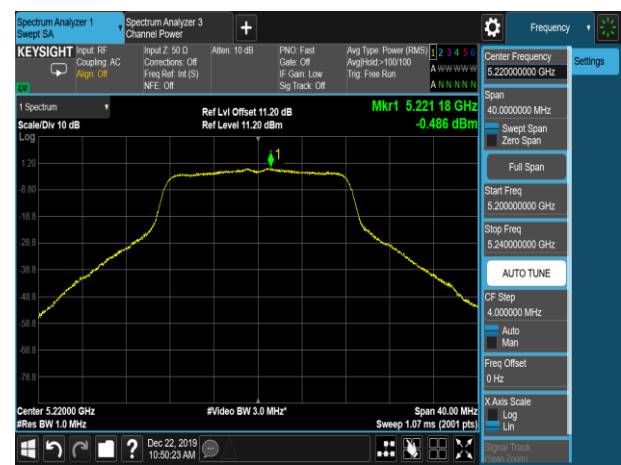

Channel 110 (5550MHz)

Channel 118 (5590MHz)

Channel 134 (5670MHz)

Channel 142 (5710MHz)

Channel 151 (5755MHz)

Channel 159 (5795MHz)

802.11ac-VHT80 Power Spectral Density - Ant 1 / Ant 1 + 2

Channel 42 (5210MHz)

Channel 58 (5290MHz)

Channel 106 (5530MHz)

Channel 122 (5610MHz)

Channel 138 (5690MHz)

Channel 155 (5775MHz)

802.11a Power Spectral Density - Ant 2 / Ant 1 + 2

Channel 36 (5180MHz)

Channel 44 (5220MHz)

Channel 48 (5240MHz)

Channel 52 (5260MHz)

Channel 60 (5300MHz)

Channel 64 (5320MHz)

802.11n-HT20 Power Spectral Density - Ant 2 / Ant 1 + 2

Channel 36 (5180MHz)

Channel 44 (5220MHz)

Channel 48 (5240MHz)

Channel 52 (5260MHz)

Channel 60 (5300MHz)

Channel 64 (5320MHz)