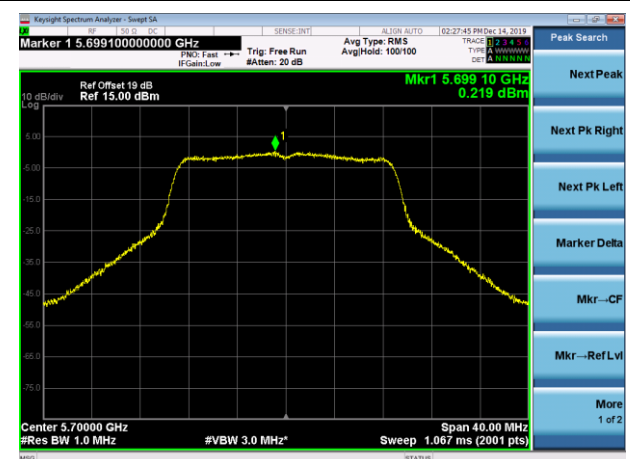

Channel 48 (5240MHz)

Channel 52 (5260MHz)

Channel 60 (5300MHz)

Channel 64 (5320MHz)

Channel 100 (5500MHz)

Channel 116 (5580MHz)

Channel 120 (5600MHz)

Channel 140 (5700MHz)

Channel 144 (5720MHz)

Channel 149 (5745MHz)

802.11ac-VHT40 Power Spectral Density - Ant 1 / Ant 1 + 2

Channel 38 (5190MHz)

Channel 46 (5230MHz)

Channel 54 (5270MHz)

Channel 62 (5310MHz)

Channel 102 (5510MHz)