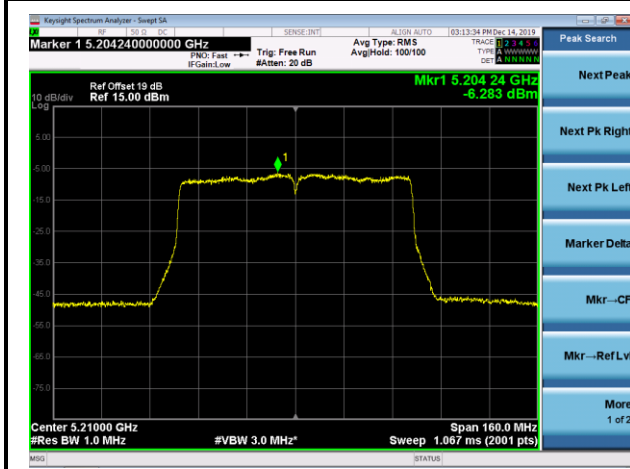

Channel 110 (5550MHz)

Channel 118 (5590MHz)

Channel 134 (5670MHz)

Channel 142 (5710MHz)

Channel 151 (5755MHz)

Channel 159 (5795MHz)

802.11ac-VHT80 Power Spectral Density - Ant 1 / Ant 1 + 2

Channel 42 (5210MHz)

Channel 58 (5290MHz)

Channel 106 (5530MHz)

Channel 122 (5610MHz)

Channel 138 (5690MHz)

Channel 155 (5775MHz)

802.11a Power Spectral Density - Ant 2 / Ant 1 + 2

Channel 36 (5180MHz)

Channel 44 (5220MHz)