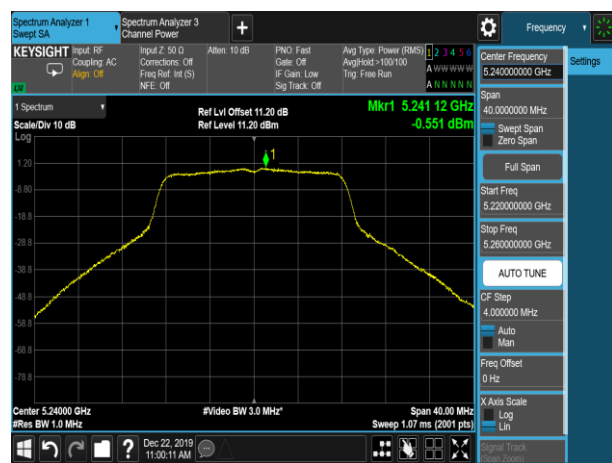

Channel 110 (5550MHz)

Channel 118 (5590MHz)

Channel 134 (5670MHz)

Channel 142 (5710MHz)

Channel 151 (5755MHz)

Channel 159 (5795MHz)

802.11ac-VHT80 Power Spectral Density - Ant 1 / Ant 1 + 2

Channel 42 (5210MHz)

Channel 58 (5290MHz)

Channel 106 (5530MHz)

Channel 122 (5610MHz)

Channel 138 (5690MHz)

Channel 155 (5775MHz)

802.11a Power Spectral Density - Ant 2 / Ant 1 + 2

Channel 36 (5180MHz)

Channel 44 (5220MHz)

Channel 48 (5240MHz)

Channel 52 (5260MHz)

Channel 60 (5300MHz)

Channel 64 (5320MHz)

802.11n-HT20 Power Spectral Density - Ant 2 / Ant 1 + 2

Channel 36 (5180MHz)

Channel 44 (5220MHz)

Channel 48 (5240MHz)

Channel 52 (5260MHz)

Channel 60 (5300MHz)

Channel 64 (5320MHz)