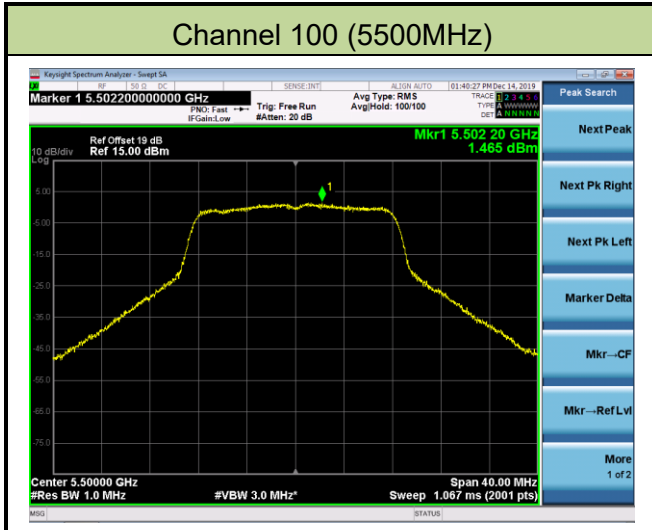

Channel 58 (5290MHz)

Channel 106 (5530MHz)

Channel 122 (5610MHz)

Channel 138 (5690MHz)

Channel 155 (5775MHz)

802.11a Power Spectral Density - Ant 2 / Ant 1 + 2

Channel 36 (5180MHz)

Channel 44 (5220MHz)

Channel 48 (5240MHz)

Channel 52 (5260MHz)

Channel 60 (5300MHz)

Channel 64 (5320MHz)

802.11n-HT20 Power Spectral Density - Ant 2 / Ant 1 + 2

Channel 36 (5180MHz)

Channel 44 (5220MHz)

Channel 48 (5240MHz)

Channel 52 (5260MHz)

Channel 60 (5300MHz)

Channel 64 (5320MHz)