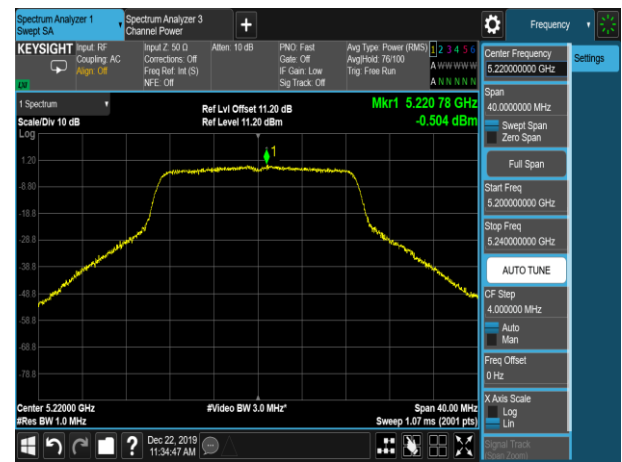

Channel 58 (5290MHz)

Channel 106 (5530MHz)

Channel 122 (5610MHz)

Channel 138 (5690MHz)

Channel 155 (5775MHz)

802.11a Power Spectral Density - Ant 2 / Ant 1 + 2

Channel 36 (5180MHz)

Channel 44 (5220MHz)

Channel 48 (5240MHz)

Channel 52 (5260MHz)

Channel 60 (5300MHz)

Channel 64 (5320MHz)

802.11n-HT20 Power Spectral Density - Ant 2 / Ant 1 + 2

Channel 36 (5180MHz)

Channel 44 (5220MHz)

Channel 48 (5240MHz)

Channel 52 (5260MHz)

Channel 60 (5300MHz)

Channel 64 (5320MHz)