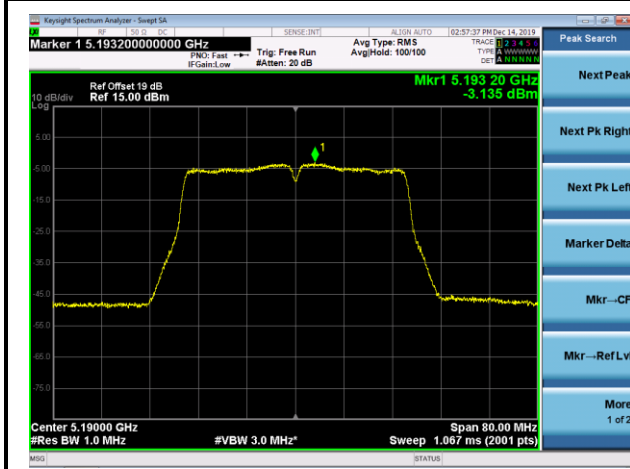

Channel 144 (5720MHz)

Channel 149 (5745MHz)

802.11ac-VHT40 Power Spectral Density - Ant 1 / Ant 1 + 2

Channel 38 (5190MHz)

Channel 46 (5230MHz)

Channel 54 (5270MHz)

Channel 62 (5310MHz)

Channel 102 (5510MHz)

Channel 110 (5550MHz)

Channel 118 (5590MHz)

Channel 134 (5670MHz)

Channel 142 (5710MHz)

Channel 151 (5755MHz)

Channel 159 (5795MHz)

802.11ac-VHT80 Power Spectral Density - Ant 1 / Ant 1 + 2

Channel 42 (5210MHz)