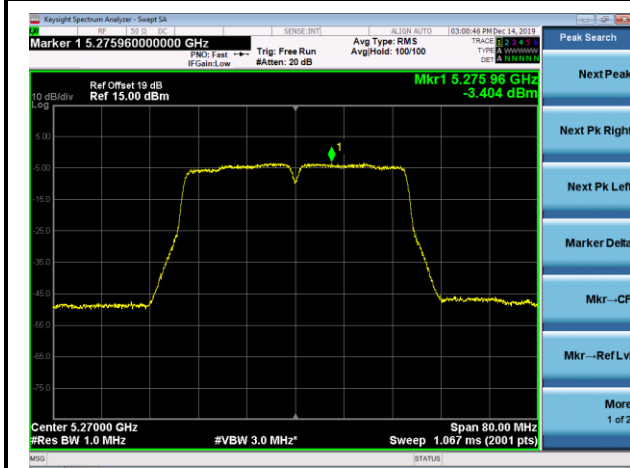

Channel 144 (5720MHz)

Channel 149 (5745MHz)

802.11ac-VHT40 Power Spectral Density - Ant 1 / Ant 1 + 2

Channel 38 (5190MHz)

Channel 46 (5230MHz)

Channel 54 (5270MHz)

Channel 62 (5310MHz)

Channel 102 (5510MHz)