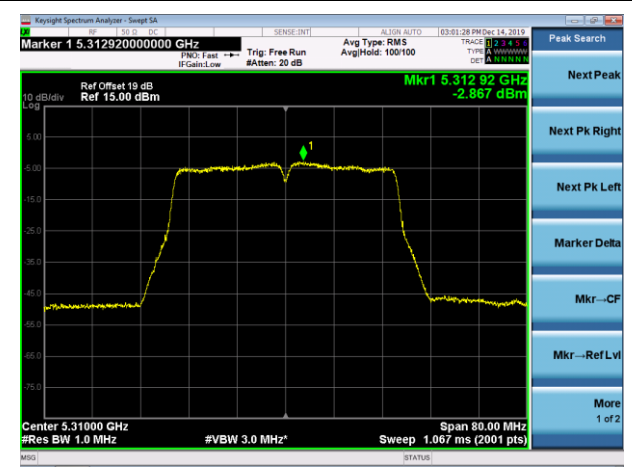

Channel 144 (5720MHz)

Channel 149 (5745MHz)

802.11ac-VHT40 Power Spectral Density - Ant 1 / Ant 1 + 2

Channel 38 (5190MHz)

Channel 46 (5230MHz)

Channel 54 (5270MHz)

Channel 62 (5310MHz)

Channel 102 (5510MHz)