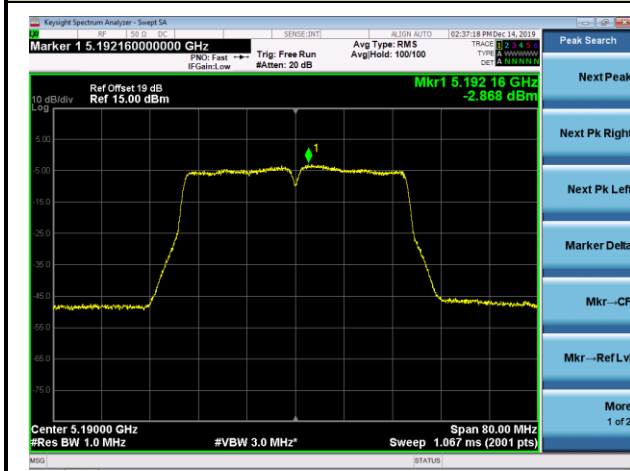

Channel 100 (5500MHz)

Channel 116 (5580MHz)

Channel 120 (5600MHz)

Channel 140 (5700MHz)

Channel 144 (5720MHz)

Channel 149 (5745MHz)

802.11n-HT40 Power Spectral Density - Ant 1 / Ant 1 + 2

Channel 38 (5190MHz)

Channel 46 (5230MHz)

Channel 54 (5270MHz)

Channel 62 (5310MHz)

Channel 102 (5510MHz)

Channel 110 (5550MHz)

802.11ac-VHT20 Power Spectral Density - Ant 1 / Ant 1 + 2

Channel 36 (5180MHz)

Channel 44 (5220MHz)