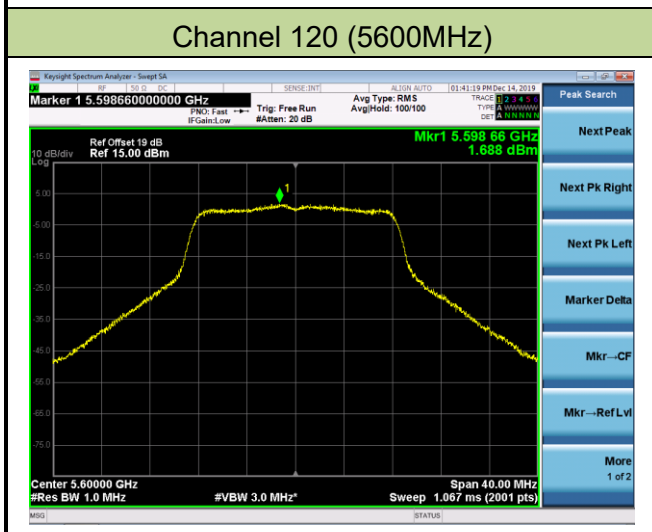

Channel 58 (5290MHz)

Channel 106 (5530MHz)

Channel 122 (5610MHz)

Channel 138 (5690MHz)

Channel 155 (5775MHz)

802.11a Power Spectral Density - Ant 2 / Ant 1 + 2

Channel 36 (5180MHz)

Channel 44 (5220MHz)

Channel 48 (5240MHz)

Channel 52 (5260MHz)

Channel 60 (5300MHz)

Channel 64 (5320MHz)

802.11n-HT20 Power Spectral Density - Ant 2 / Ant 1 + 2

Channel 36 (5180MHz)

Channel 44 (5220MHz)

Channel 48 (5240MHz)

Channel 52 (5260MHz)

Channel 60 (5300MHz)

Channel 64 (5320MHz)