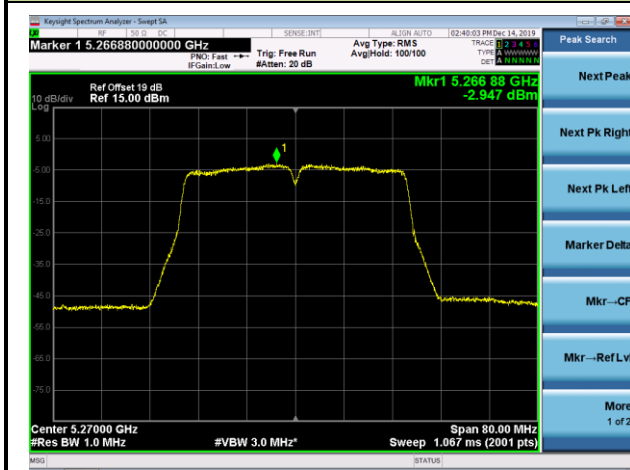

Channel 100 (5500MHz)

Channel 116 (5580MHz)

Channel 120 (5600MHz)

Channel 140 (5700MHz)

Channel 144 (5720MHz)

Channel 149 (5745MHz)

802.11n-HT40 Power Spectral Density - Ant 1 / Ant 1 + 2

Channel 38 (5190MHz)

Channel 46 (5230MHz)

Channel 54 (5270MHz)

Channel 62 (5310MHz)

Channel 102 (5510MHz)

Channel 110 (5550MHz)

802.11ac-VHT20 Power Spectral Density - Ant 1 / Ant 1 + 2

Channel 36 (5180MHz)

Channel 44 (5220MHz)