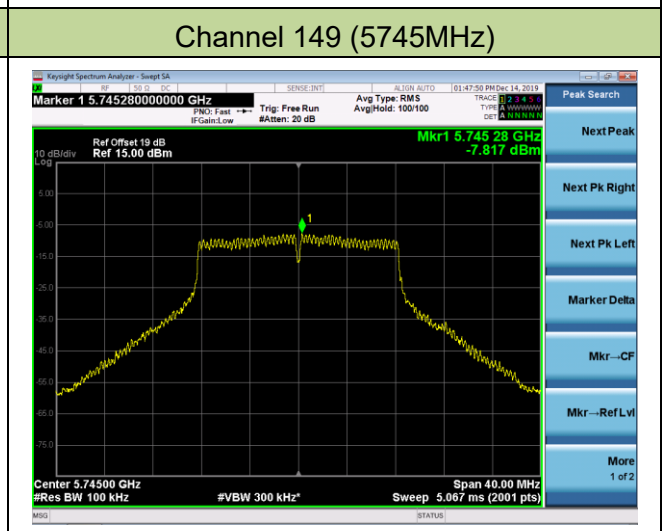

Channel 58 (5290MHz)

Channel 106 (5530MHz)

Channel 122 (5610MHz)

Channel 138 (5690MHz)

Channel 155 (5775MHz)

802.11a Power Spectral Density - Ant 2 / Ant 1 + 2

Channel 36 (5180MHz)

Channel 44 (5220MHz)

Channel 48 (5240MHz)

Channel 52 (5260MHz)

Channel 60 (5300MHz)

Channel 64 (5320MHz)

802.11n-HT20 Power Spectral Density - Ant 2 / Ant 1 + 2

Channel 36 (5180MHz)

Channel 44 (5220MHz)

Channel 48 (5240MHz)

Channel 52 (5260MHz)

Channel 60 (5300MHz)

Channel 64 (5320MHz)