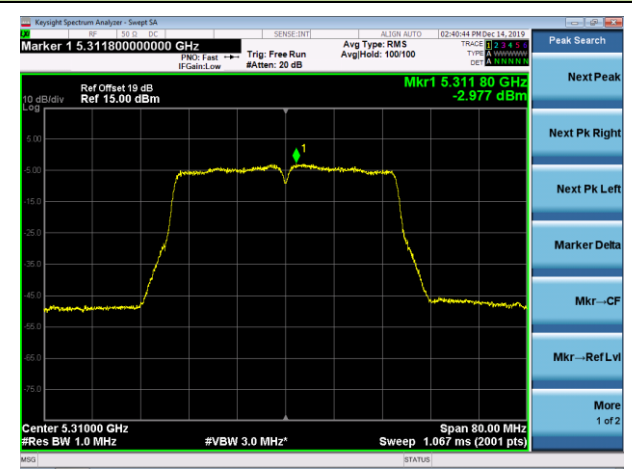

Channel 100 (5500MHz)

Channel 116 (5580MHz)

Channel 120 (5600MHz)

Channel 140 (5700MHz)

Channel 144 (5720MHz)

Channel 149 (5745MHz)

802.11n-HT40 Power Spectral Density - Ant 1 / Ant 1 + 2

Channel 38 (5190MHz)

Channel 46 (5230MHz)

Channel 54 (5270MHz)

Channel 62 (5310MHz)

Channel 102 (5510MHz)

Channel 110 (5550MHz)

802.11ac-VHT20 Power Spectral Density - Ant 1 / Ant 1 + 2

Channel 36 (5180MHz)

Channel 44 (5220MHz)