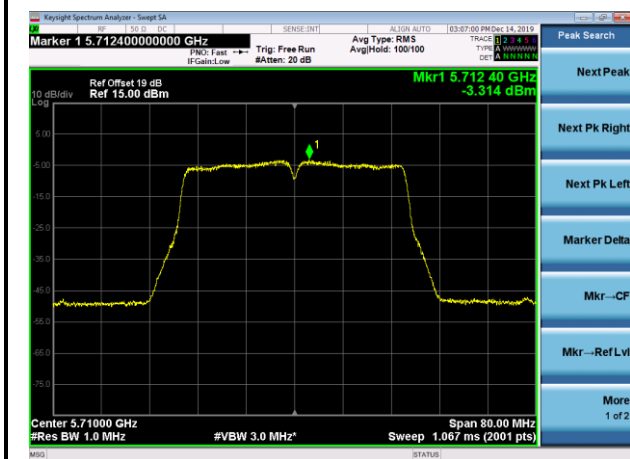

Channel 110 (5550MHz)

Channel 118 (5590MHz)

Channel 134 (5670MHz)

Channel 142 (5710MHz)

Channel 151 (5755MHz)

Channel 159 (5795MHz)

802.11ac-VHT80 Power Spectral Density - Ant 1 / Ant 1 + 2

Channel 42 (5210MHz)