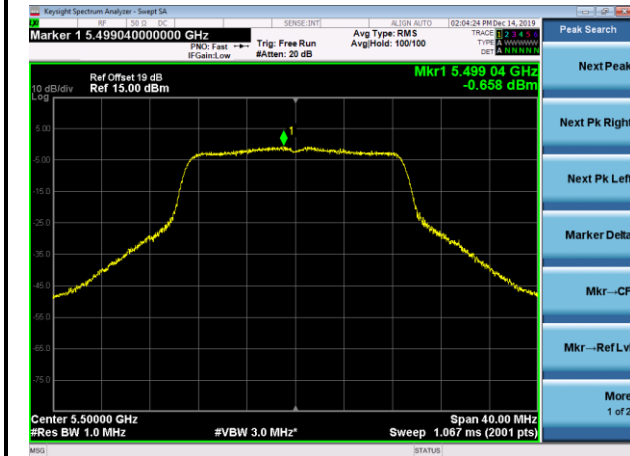

Channel 100 (5500MHz)

Channel 116 (5580MHz)

Channel 120 (5600MHz)

Channel 140 (5700MHz)

Channel 144 (5720MHz)

Channel 149 (5745MHz)

802.11n-HT40 Power Spectral Density - Ant 1 / Ant 1 + 2

Channel 38 (5190MHz)

Channel 46 (5230MHz)

Channel 54 (5270MHz)

Channel 62 (5310MHz)

Channel 102 (5510MHz)

Channel 110 (5550MHz)

802.11ac-VHT20 Power Spectral Density - Ant 1 / Ant 1 + 2

Channel 36 (5180MHz)

Channel 44 (5220MHz)