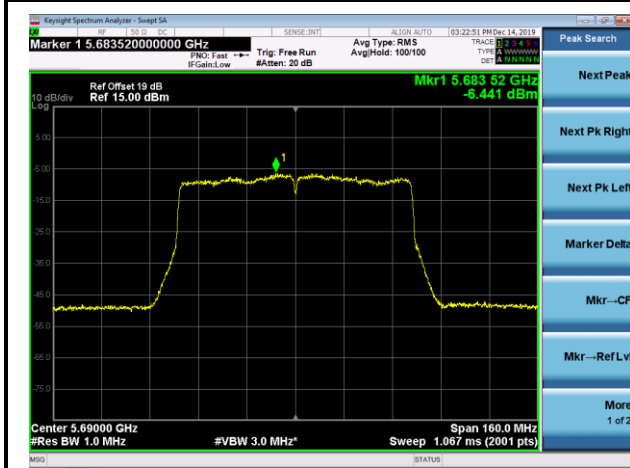

Channel 58 (5290MHz)

Channel 106 (5530MHz)

Channel 122 (5610MHz)

Channel 138 (5690MHz)

Channel 155 (5775MHz)

802.11a Power Spectral Density - Ant 2 / Ant 1 + 2

Channel 36 (5180MHz)

Channel 44 (5220MHz)