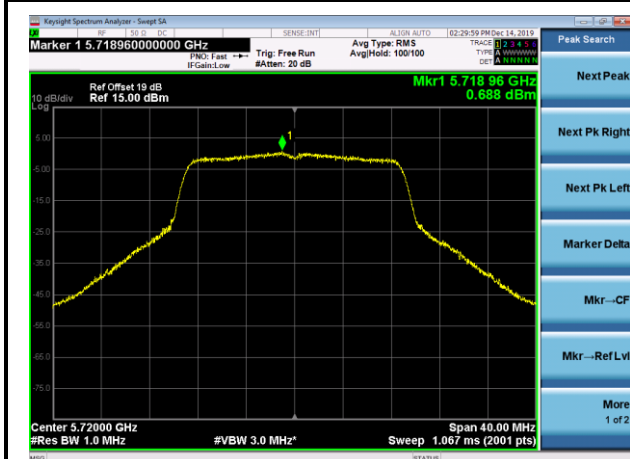

Channel 48 (5240MHz)

Channel 52 (5260MHz)

Channel 60 (5300MHz)

Channel 64 (5320MHz)

Channel 100 (5500MHz)

Channel 116 (5580MHz)

Channel 120 (5600MHz)

Channel 140 (5700MHz)

Channel 144 (5720MHz)

Channel 149 (5745MHz)

802.11ac-VHT40 Power Spectral Density - Ant 1 / Ant 1 + 2

Channel 38 (5190MHz)

Channel 46 (5230MHz)

Channel 54 (5270MHz)

Channel 62 (5310MHz)

Channel 102 (5510MHz)