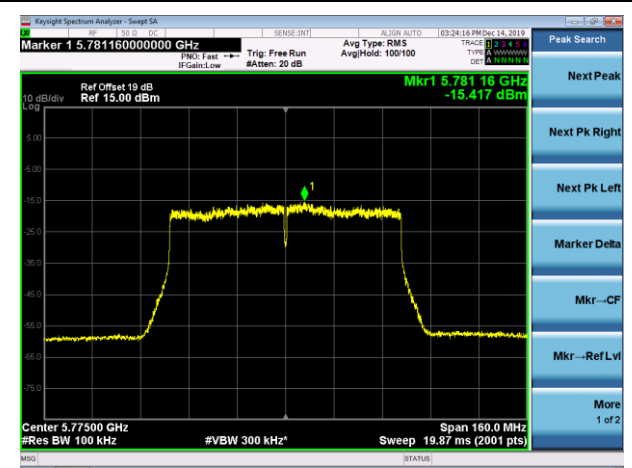

Channel 58 (5290MHz)

Channel 106 (5530MHz)

Channel 122 (5610MHz)

Channel 138 (5690MHz)

Channel 155 (5775MHz)

802.11a Power Spectral Density - Ant 2 / Ant 1 + 2

Channel 36 (5180MHz)

Channel 44 (5220MHz)