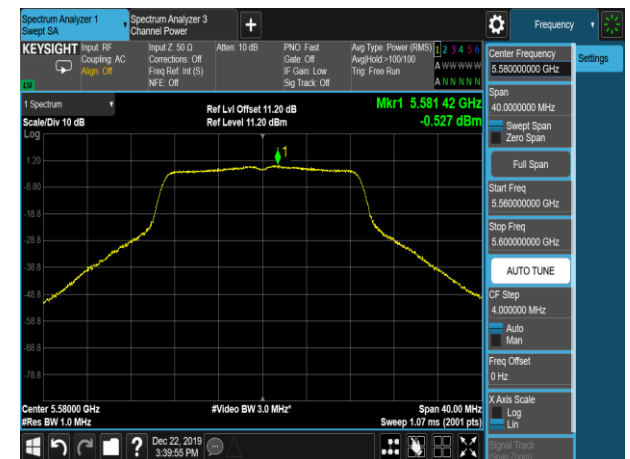

Channel 46 (5230MHz)

Channel 54 (5270MHz)

Channel 62 (5310MHz)

Channel 102 (5510MHz)

Channel 110 (5550MHz)

802.11ac-VHT20 Power Spectral Density - Ant 1 / Ant 1 + 2

Channel 36 (5180MHz)

Channel 44 (5220MHz)

Channel 48 (5240MHz)

Channel 52 (5260MHz)

Channel 60 (5300MHz)

Channel 64 (5320MHz)

Channel 100 (5500MHz)

Channel 116 (5580MHz)

Channel 120 (5600MHz)

Channel 140 (5700MHz)

Channel 144 (5720MHz)

Channel 149 (5745MHz)

802.11ac-VHT40 Power Spectral Density - Ant 1 / Ant 1 + 2

Channel 38 (5190MHz)

Channel 46 (5230MHz)

Channel 54 (5270MHz)

Channel 62 (5310MHz)

Channel 102 (5510MHz)