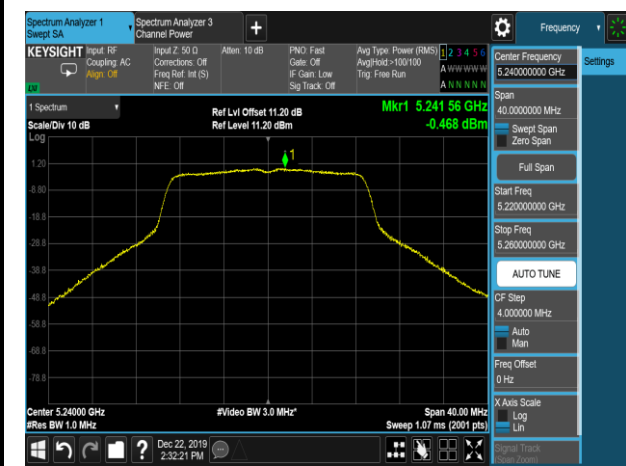

Channel 46 (5230MHz)

Channel 54 (5270MHz)

Channel 62 (5310MHz)

Channel 102 (5510MHz)

Channel 110 (5550MHz)

802.11ac-VHT20 Power Spectral Density - Ant 1 / Ant 1 + 2

Channel 36 (5180MHz)

Channel 44 (5220MHz)

Channel 48 (5240MHz)

Channel 52 (5260MHz)

Channel 60 (5300MHz)

Channel 64 (5320MHz)

Channel 100 (5500MHz)

Channel 116 (5580MHz)

Channel 120 (5600MHz)

Channel 140 (5700MHz)