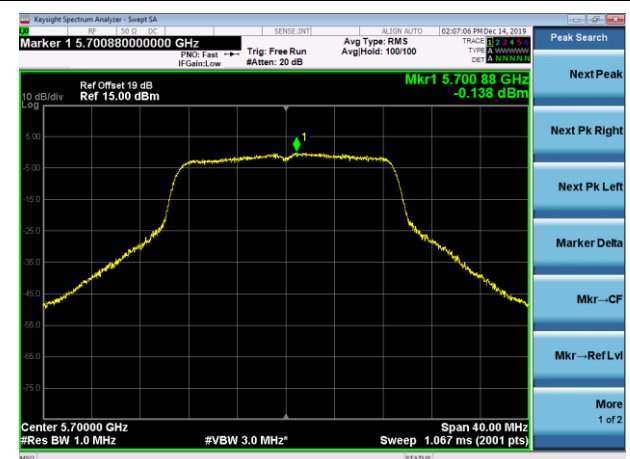

Channel 100 (5500MHz)

Channel 116 (5580MHz)

Channel 120 (5600MHz)

Channel 140 (5700MHz)

Channel 144 (5720MHz)

Channel 149 (5745MHz)

802.11n-HT40 Power Spectral Density - Ant 1 / Ant 1 + 2

Channel 38 (5190MHz)

Channel 46 (5230MHz)

Channel 54 (5270MHz)

Channel 62 (5310MHz)

Channel 102 (5510MHz)

Channel 110 (5550MHz)

802.11ac-VHT20 Power Spectral Density - Ant 1 / Ant 1 + 2

Channel 36 (5180MHz)

Channel 44 (5220MHz)