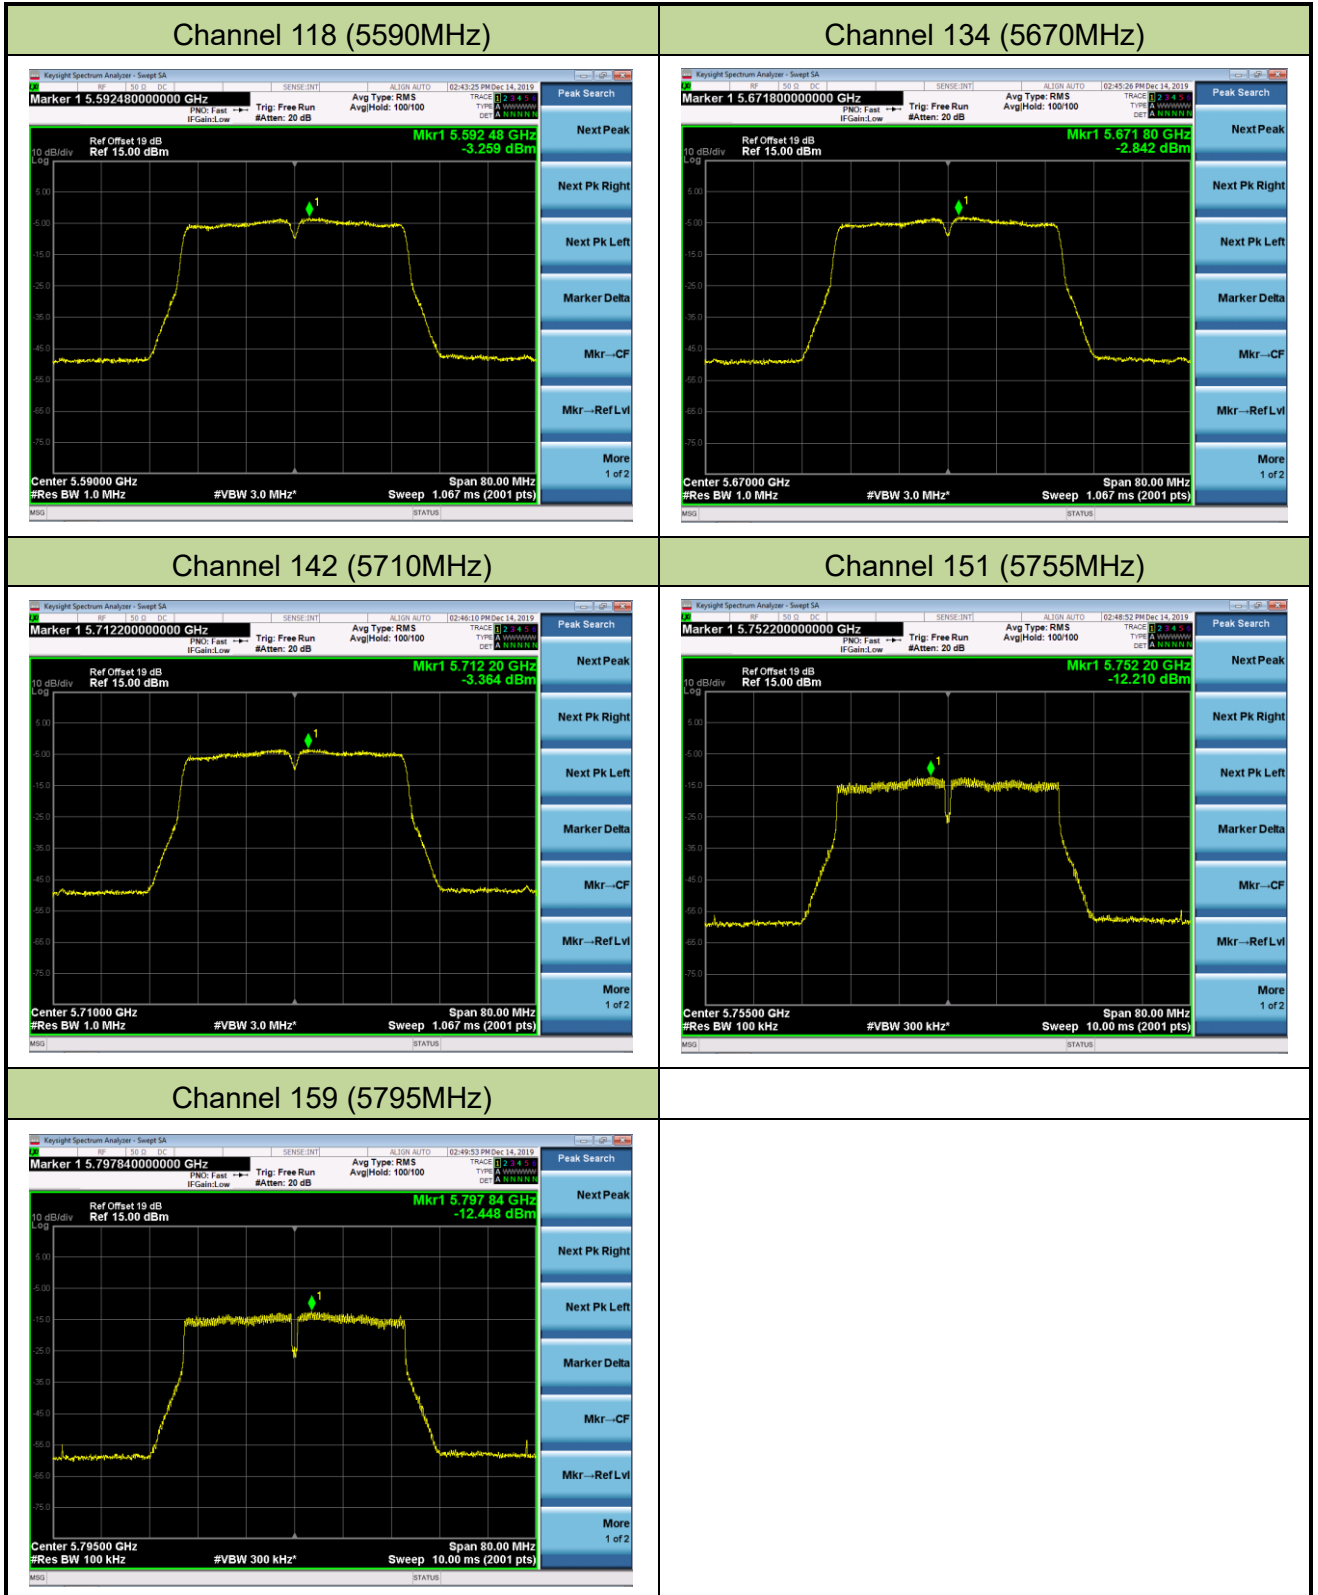

Channel 100 (5500MHz)

Channel 116 (5580MHz)

Channel 120 (5600MHz)

Channel 140 (5700MHz)

Channel 144 (5720MHz)

Channel 149 (5745MHz)

802.11n-HT40 Power Spectral Density - Ant 1 / Ant 1 + 2

Channel 38 (5190MHz)

Channel 46 (5230MHz)

Channel 54 (5270MHz)

Channel 62 (5310MHz)

Channel 102 (5510MHz)

Channel 110 (5550MHz)

802.11ac-VHT20 Power Spectral Density - Ant 1 / Ant 1 + 2

Channel 36 (5180MHz)

Channel 44 (5220MHz)

Channel 48 (5240MHz)

Channel 52 (5260MHz)

Channel 60 (5300MHz)

Channel 64 (5320MHz)

Channel 100 (5500MHz)

Channel 116 (5580MHz)

Channel 120 (5600MHz)

Channel 140 (5700MHz)

Channel 144 (5720MHz)

Channel 149 (5745MHz)

802.11ac-VHT40 Power Spectral Density - Ant 1 / Ant 1 + 2

Channel 38 (5190MHz)

Channel 46 (5230MHz)

Channel 54 (5270MHz)

Channel 62 (5310MHz)

Channel 102 (5510MHz)