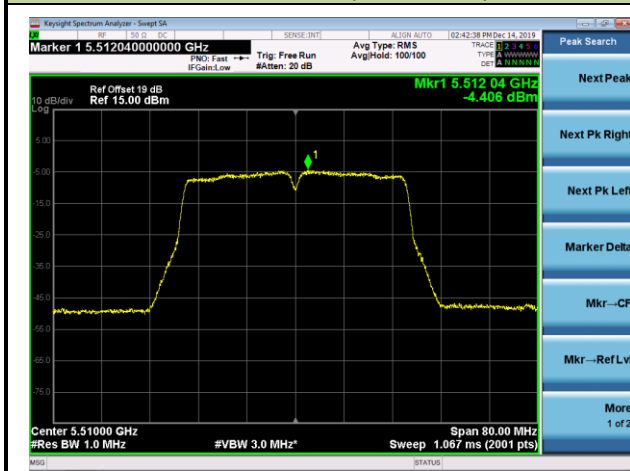

Channel 46 (5230MHz)

Channel 54 (5270MHz)

Channel 62 (5310MHz)

Channel 102 (5510MHz)

Channel 110 (5550MHz)

802.11ac-VHT20 Power Spectral Density - Ant 1 / Ant 1 + 2

Channel 36 (5180MHz)

Channel 44 (5220MHz)