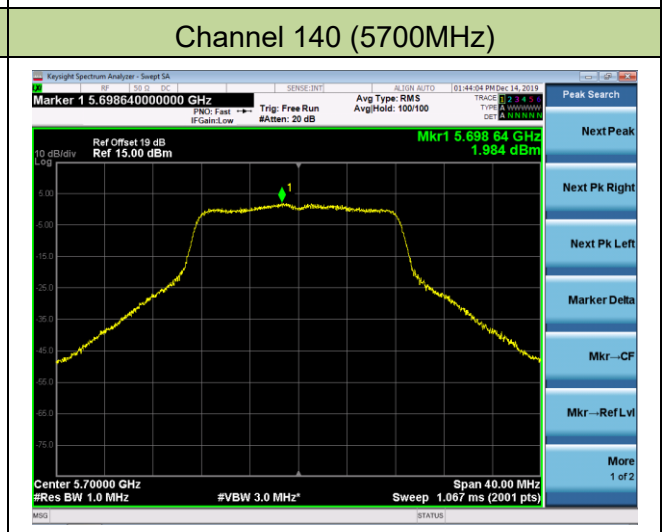

Channel 58 (5290MHz)

Channel 106 (5530MHz)

Channel 122 (5610MHz)

Channel 138 (5690MHz)

Channel 155 (5775MHz)

802.11a Power Spectral Density - Ant 2 / Ant 1 + 2

Channel 36 (5180MHz)

Channel 44 (5220MHz)

Channel 48 (5240MHz)

Channel 52 (5260MHz)

Channel 60 (5300MHz)

Channel 64 (5320MHz)

802.11n-HT20 Power Spectral Density - Ant 2 / Ant 1 + 2

Channel 36 (5180MHz)

Channel 44 (5220MHz)

Channel 48 (5240MHz)

Channel 52 (5260MHz)

Channel 60 (5300MHz)

Channel 64 (5320MHz)