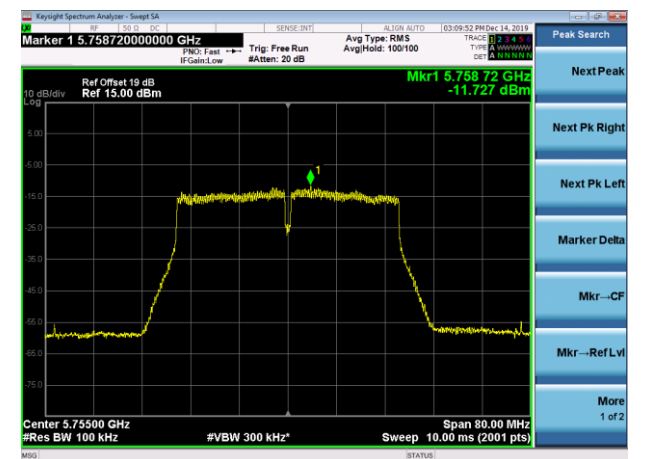

Channel 110 (5550MHz)

Channel 118 (5590MHz)

Channel 134 (5670MHz)

Channel 142 (5710MHz)

Channel 151 (5755MHz)

Channel 159 (5795MHz)

802.11ac-VHT80 Power Spectral Density - Ant 1 / Ant 1 + 2

Channel 42 (5210MHz)