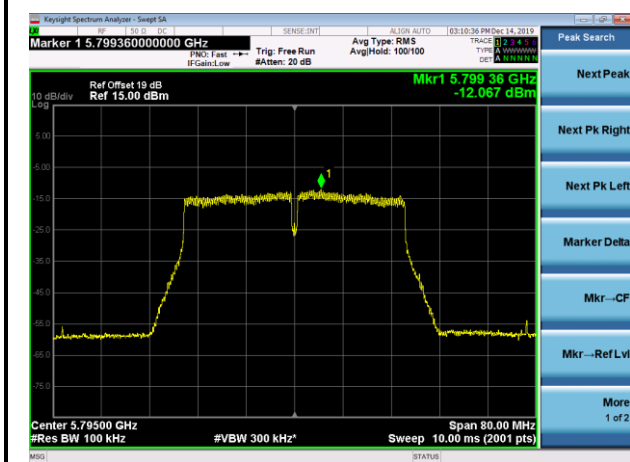

Channel 110 (5550MHz)

Channel 118 (5590MHz)

Channel 134 (5670MHz)

Channel 142 (5710MHz)

Channel 151 (5755MHz)

Channel 159 (5795MHz)

802.11ac-VHT80 Power Spectral Density - Ant 1 / Ant 1 + 2

Channel 42 (5210MHz)