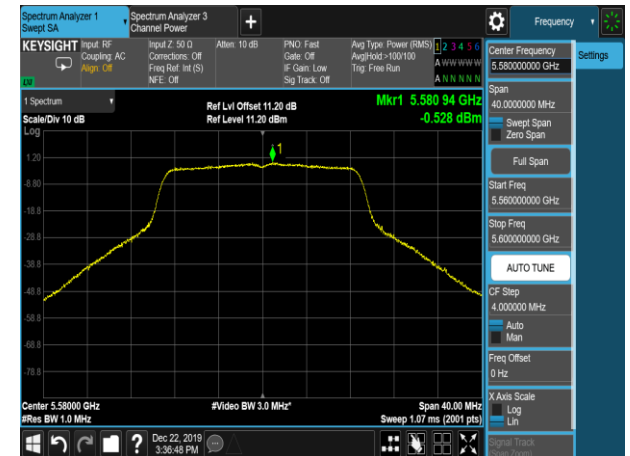

Channel 100 (5500MHz)

Channel 116 (5580MHz)

Channel 120 (5600MHz)

Channel 140 (5700MHz)

Channel 144 (5720MHz)

Channel 149 (5745MHz)

802.11n-HT40 Power Spectral Density - Ant 1 / Ant 1 + 2

Channel 38 (5190MHz)

Channel 46 (5230MHz)

Channel 54 (5270MHz)

Channel 62 (5310MHz)

Channel 102 (5510MHz)

Channel 110 (5550MHz)

802.11ac-VHT20 Power Spectral Density - Ant 1 / Ant 1 + 2

Channel 36 (5180MHz)

Channel 44 (5220MHz)