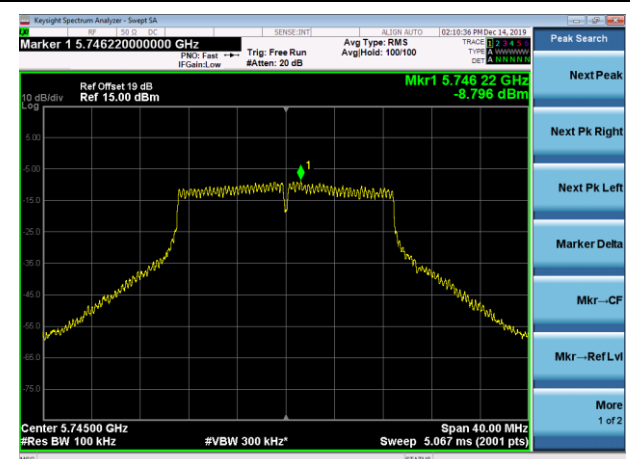

Channel 100 (5500MHz)

Channel 116 (5580MHz)

Channel 120 (5600MHz)

Channel 140 (5700MHz)

Channel 144 (5720MHz)

Channel 149 (5745MHz)

802.11n-HT40 Power Spectral Density - Ant 1 / Ant 1 + 2

Channel 38 (5190MHz)