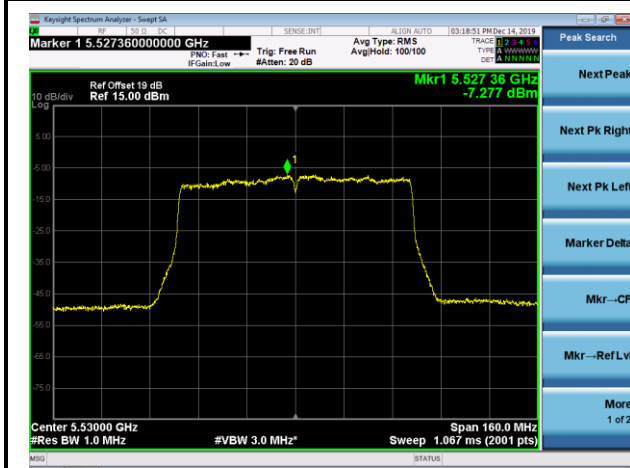

Channel 106 (5530MHz)