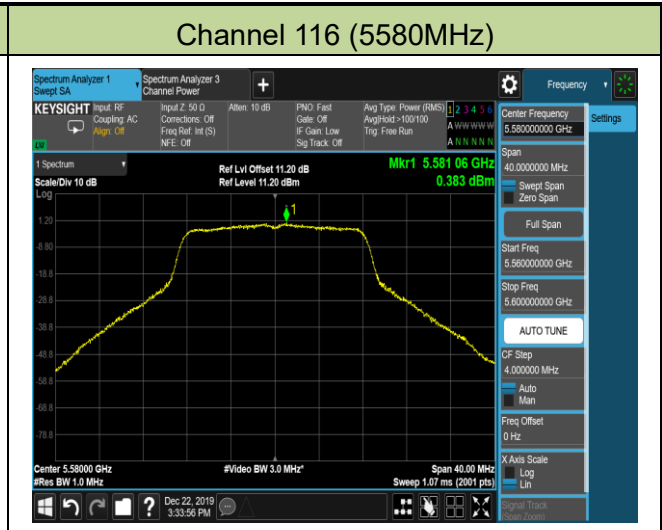

Channel 58 (5290MHz)

Channel 106 (5530MHz)

Channel 122 (5610MHz)

Channel 138 (5690MHz)

Channel 155 (5775MHz)

802.11a Power Spectral Density - Ant 2 / Ant 1 + 2

Channel 36 (5180MHz)

Channel 44 (5220MHz)

Channel 48 (5240MHz)

Channel 52 (5260MHz)

Channel 60 (5300MHz)

Channel 64 (5320MHz)

802.11n-HT20 Power Spectral Density - Ant 2 / Ant 1 + 2

Channel 36 (5180MHz)

Channel 44 (5220MHz)

Channel 48 (5240MHz)

Channel 52 (5260MHz)

Channel 60 (5300MHz)

Channel 64 (5320MHz)