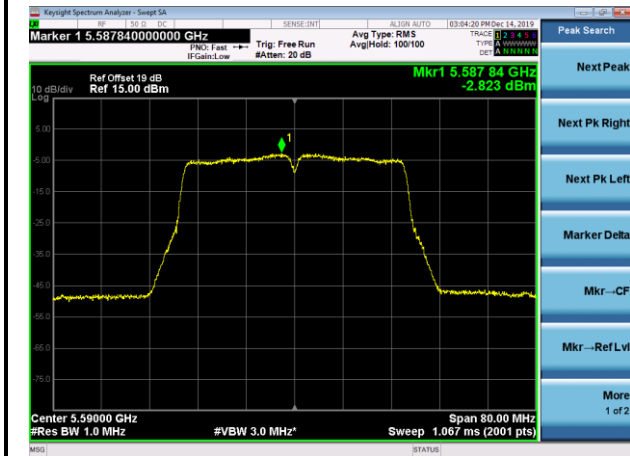

Channel 144 (5720MHz)

Channel 149 (5745MHz)

802.11ac-VHT40 Power Spectral Density - Ant 1 / Ant 1 + 2

Channel 38 (5190MHz)

Channel 46 (5230MHz)

Channel 54 (5270MHz)

Channel 62 (5310MHz)

Channel 102 (5510MHz)

Channel 110 (5550MHz)

Channel 118 (5590MHz)

Channel 134 (5670MHz)

Channel 142 (5710MHz)

Channel 151 (5755MHz)

Channel 159 (5795MHz)

802.11ac-VHT80 Power Spectral Density - Ant 1 / Ant 1 + 2

Channel 42 (5210MHz)