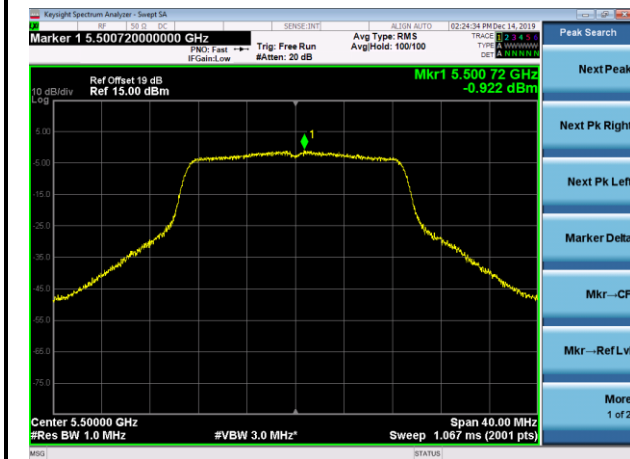

Channel 48 (5240MHz)

Channel 52 (5260MHz)

Channel 60 (5300MHz)

Channel 64 (5320MHz)

Channel 100 (5500MHz)

Channel 116 (5580MHz)

Channel 120 (5600MHz)

Channel 140 (5700MHz)

Channel 144 (5720MHz)

Channel 149 (5745MHz)

802.11ac-VHT40 Power Spectral Density - Ant 1 / Ant 1 + 2

Channel 38 (5190MHz)

Channel 46 (5230MHz)

Channel 54 (5270MHz)

Channel 62 (5310MHz)

Channel 102 (5510MHz)