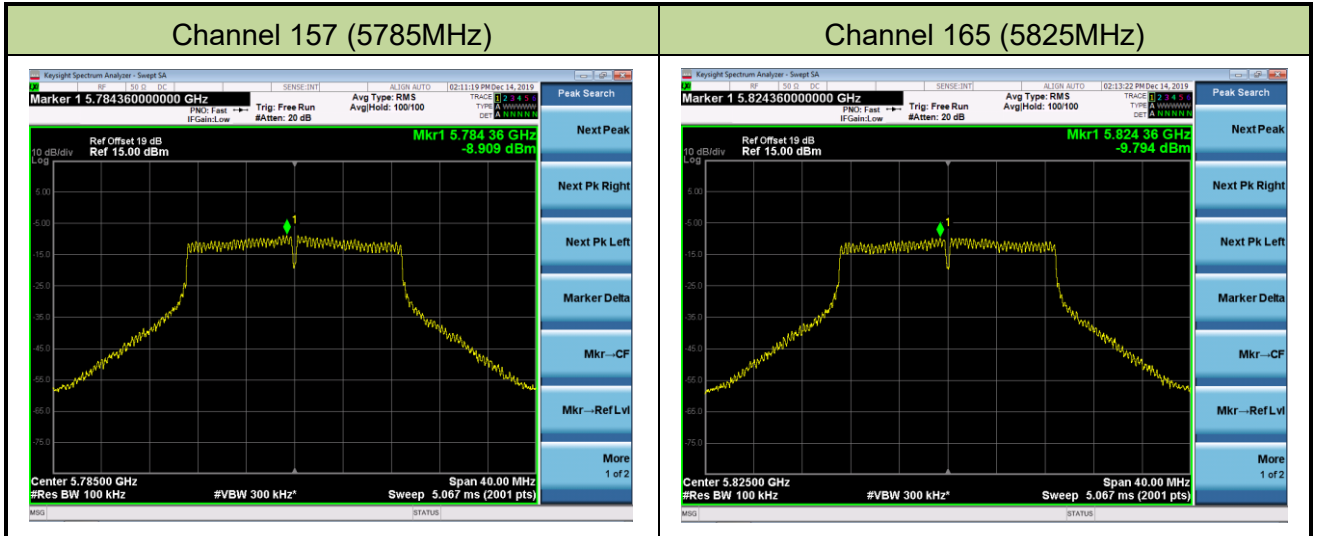

Channel 100 (5500MHz)

Channel 116 (5580MHz)

Channel 120 (5600MHz)

Channel 140 (5700MHz)

Channel 144 (5720MHz)

Channel 149 (5745MHz)

802.11n-HT40 Power Spectral Density - Ant 1 / Ant 1 + 2

Channel 38 (5190MHz)

Channel 46 (5230MHz)

Channel 54 (5270MHz)

Channel 62 (5310MHz)

Channel 102 (5510MHz)

Channel 110 (5550MHz)

802.11ac-VHT20 Power Spectral Density - Ant 1 / Ant 1 + 2

Channel 36 (5180MHz)

Channel 44 (5220MHz)