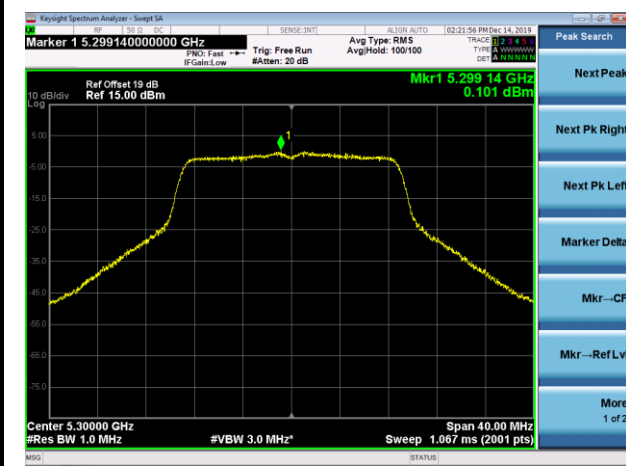

Channel 60 (5300MHz)