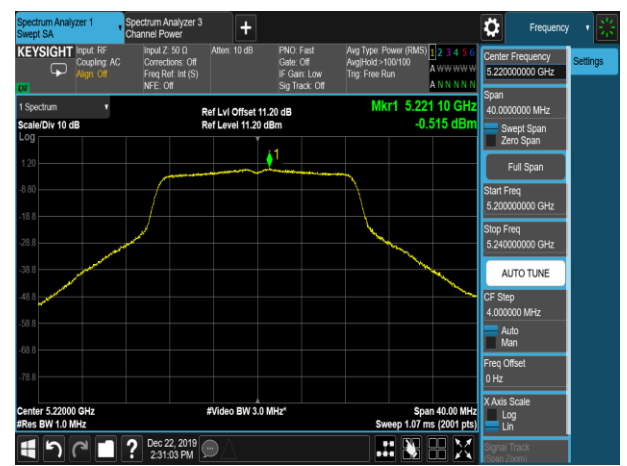

Channel 46 (5230MHz)

Channel 54 (5270MHz)

Channel 62 (5310MHz)

Channel 102 (5510MHz)

Channel 110 (5550MHz)

802.11ac-VHT20 Power Spectral Density - Ant 1 / Ant 1 + 2

Channel 36 (5180MHz)

Channel 44 (5220MHz)

Channel 48 (5240MHz)

Channel 52 (5260MHz)

Channel 60 (5300MHz)

Channel 64 (5320MHz)

Channel 100 (5500MHz)

Channel 116 (5580MHz)

Channel 120 (5600MHz)

Channel 140 (5700MHz)