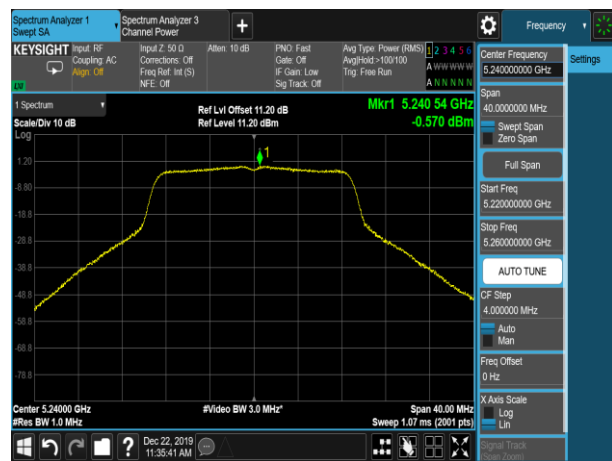

Channel 58 (5290MHz)

Channel 106 (5530MHz)

Channel 122 (5610MHz)

Channel 138 (5690MHz)

Channel 155 (5775MHz)

802.11a Power Spectral Density - Ant 2 / Ant 1 + 2

Channel 36 (5180MHz)

Channel 44 (5220MHz)

Channel 48 (5240MHz)

Channel 52 (5260MHz)

Channel 60 (5300MHz)

Channel 64 (5320MHz)

802.11n-HT20 Power Spectral Density - Ant 2 / Ant 1 + 2

Channel 36 (5180MHz)

Channel 44 (5220MHz)

Channel 48 (5240MHz)

Channel 52 (5260MHz)

Channel 60 (5300MHz)

Channel 64 (5320MHz)