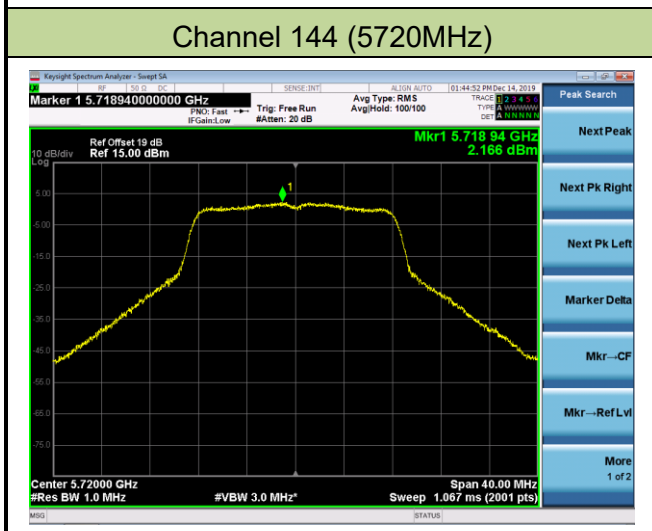

Channel 58 (5290MHz)

Channel 106 (5530MHz)

Channel 122 (5610MHz)

Channel 138 (5690MHz)

Channel 155 (5775MHz)

802.11a Power Spectral Density - Ant 2 / Ant 1 + 2

Channel 36 (5180MHz)

Channel 44 (5220MHz)

Channel 48 (5240MHz)

Channel 52 (5260MHz)

Channel 60 (5300MHz)

Channel 64 (5320MHz)

802.11n-HT20 Power Spectral Density - Ant 2 / Ant 1 + 2

Channel 36 (5180MHz)

Channel 44 (5220MHz)

Channel 48 (5240MHz)

Channel 52 (5260MHz)

Channel 60 (5300MHz)

Channel 64 (5320MHz)