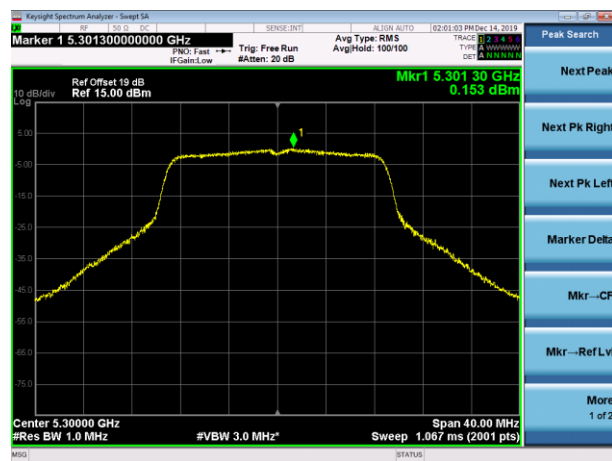

Channel 48 (5240MHz)

Channel 52 (5260MHz)

Channel 60 (5300MHz)

Channel 64 (5320MHz)

802.11n-HT20 Power Spectral Density - Ant 2 / Ant 1 + 2

Channel 36 (5180MHz)

Channel 44 (5220MHz)

Channel 48 (5240MHz)

Channel 52 (5260MHz)

Channel 60 (5300MHz)

Channel 64 (5320MHz)