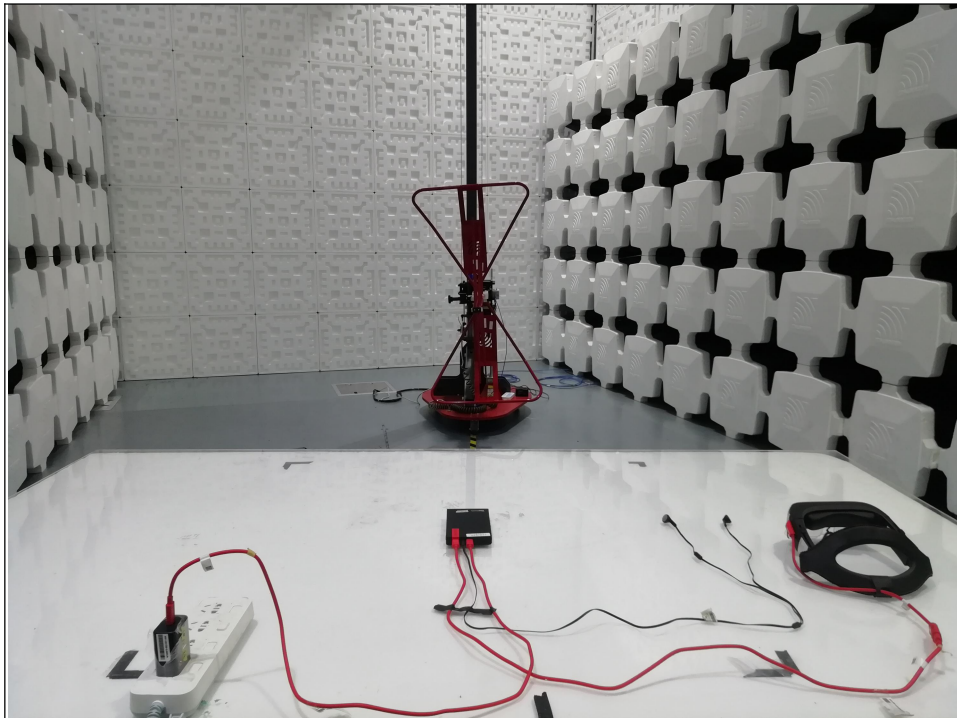

SET-UP FOR PART 15C/15E

Conducted emission test

Radiated emission test: Frequency Range < 30MHz ~1GHz >

Radiated emission test: Frequency Range < Above 1GHz >