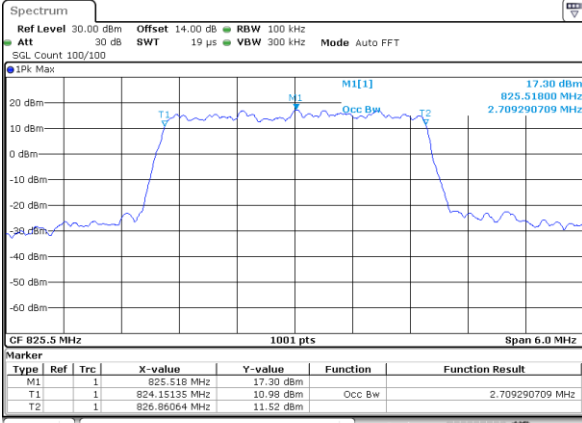

Highest Channel / 20MHz / QPSK

Date: 4.JUL.2017 20:45:31

Highest Channel / 20MHz / 16QAM

Date: 4.JUL.2017 20:45:41

LTE Band 5

Lowest Channel / 1.4MHz / QPSK

Date: 5 JUL 2017 13:59:12

Lowest Channel / 1.4MHz / 16QAM

Date: 5 JUL 2017 13:59:22

Middle Channel / 1.4MHz / QPSK

Date: 5 JUL 2017 14:08:25

Middle Channel / 1.4MHz / 16QAM

Date: 5 JUL 2017 14:08:35

Highest Channel / 1.4MHz / QPSK

Date: 5 JUL 2017 14:11:58

Highest Channel / 1.4MHz / 16QAM

Date: 5 JUL 2017 14:11:08

LTE Band 5

Lowest Channel / 3MHz / QPSK

Date: 5 JUL 2017 14:23:06

Lowest Channel / 3MHz / 16QAM

Date: 5 JUL 2017 14:23:16

Middle Channel / 3MHz / QPSK

Date: 5 JUL 2017 14:32:18