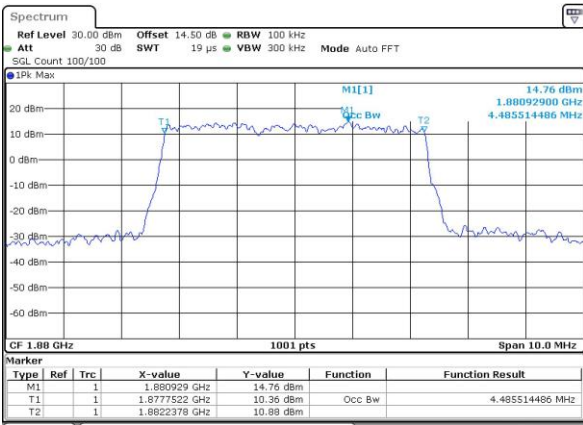

Highest Channel / 3MHz / 16QAM

Date: 3, JUL 2017 23:41:35

LTE Band 2

Lowest Channel / 5MHz / QPSK

Date: 3, JUL, 2017 23:48:39

Lowest Channel / 5MHz / 16QAM

Date: 3, JUL, 2017 23:48:49

Middle Channel / 5MHz / QPSK

Date: 3, JUL, 2017 23:55:52

Middle Channel / 5MHz / 16QAM

Date: 3, JUL, 2017 23:56:02

Highest Channel / 5MHz / QPSK

Date: 3, JUL, 2017 23:58:27

Highest Channel / 5MHz / 16QAM

Date: 3, JUL, 2017 23:58:37

LTE Band 2