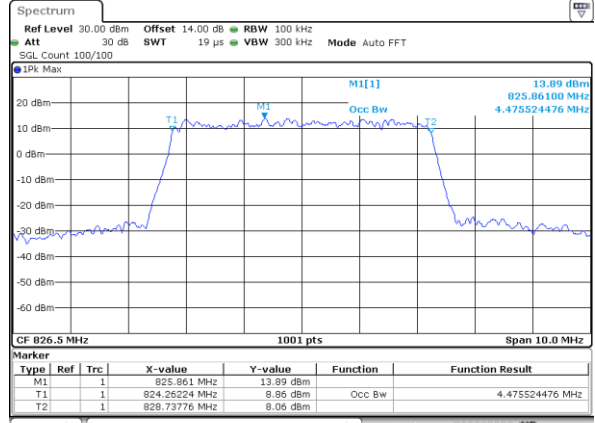

Date: 5 JUL 2017 14:11:08

LTE Band 5

Lowest Channel / 3MHz / QPSK

Date: 5 JUL 2017 14:23:06

Lowest Channel / 3MHz / 16QAM

Date: 5 JUL 2017 14:23:16

Middle Channel / 3MHz / QPSK

Date: 5 JUL 2017 14:32:18

Middle Channel / 3MHz / 16QAM

Date: 5 JUL 2017 14:32:28

Highest Channel / 3MHz / QPSK

Date: 5 JUL 2017 14:33:51

Highest Channel / 3MHz / 16QAM

Date: 5 JUL 2017 14:35:01

LTE Band 5

Lowest Channel / 5MHz / QPSK

Date: 5 JUL 2017 14:47:29

Lowest Channel / 5MHz / 16QAM

Date: 5 JUL 2017 14:47:40

Middle Channel / 5MHz / QPSK

Date: 5 JUL 2017 14:56:41

Middle Channel / 5MHz / 16QAM

Date: 5 JUL 2017 14:56:51

Highest Channel / 5MHz / QPSK