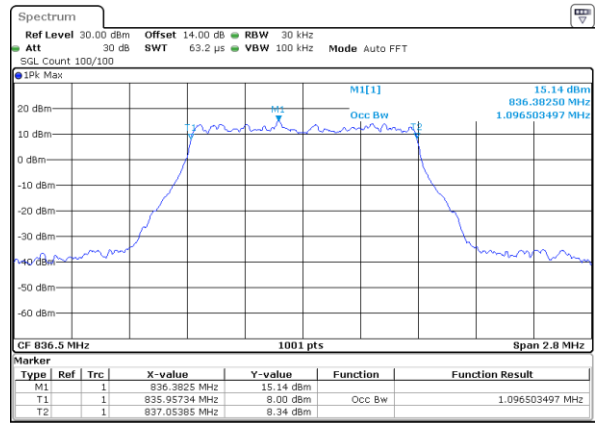

Highest Channel / 20MHz / QPSK

Date: 4.JUL.2017 20:45:31

Highest Channel / 20MHz / 16QAM

Date: 4.JUL.2017 20:45:41

LTE Band 5

Lowest Channel / 1.4MHz / QPSK

Date: 5 JUL 2017 13:59:12

Lowest Channel / 1.4MHz / 16QAM

Date: 5 JUL 2017 13:59:22

Middle Channel / 1.4MHz / QPSK

Date: 5 JUL 2017 14:08:25

Middle Channel / 1.4MHz / 16QAM

Date: 5 JUL 2017 14:08:35

Highest Channel / 1.4MHz / QPSK

Date: 5 JUL 2017 14:11:58

Highest Channel / 1.4MHz / 16QAM