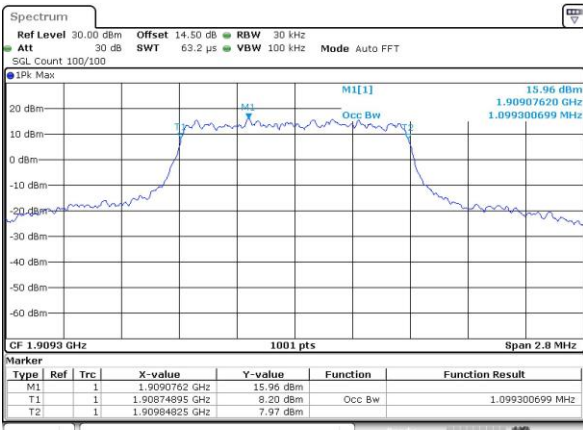

Mode	LTE Band 38 : 99%OBW(MHz)											
	1.4MHz		3MHz		5MHz		10MHz		15MHz		20MHz	
Mod.	QPSK	16QAM	QPSK	16QAM	QPSK	16QAM	QPSK	16QAM	QPSK	16QAM	QPSK	16QAM
Lowest CH	-	-	-	-	4.52	4.46	8.91	9.03	13.43	13.46	18.38	18.34
Middle CH	-	-	-	-	4.48	4.49	9.05	9.01	13.40	13.40	18.22	18.22
Highest CH	-	-	-	-	4.49	4.50	8.97	9.01	13.55	13.52	18.18	18.34

LTE Band 2

Lowest Channel / 1.4MHz / QPSK

Date: 3,JUL,2017 23:14:36

Lowest Channel / 1.4MHz / 16QAM

Date: 3,JUL,2017 23:14:46

Middle Channel / 1.4MHz / QPSK

Date: 3,JUL,2017 23:21:48

Middle Channel / 1.4MHz / 16QAM

Date: 3,JUL,2017 23:21:58

Highest Channel / 1.4MHz / QPSK

Date: 3,JUL,2017 23:24:21

Highest Channel / 1.4MHz / 16QAM

Date: 3,JUL,2017 23:24:32

LTE Band 2

Lowest Channel / 3MHz / QPSK

Date: 3, JUL 2017 23:31:36