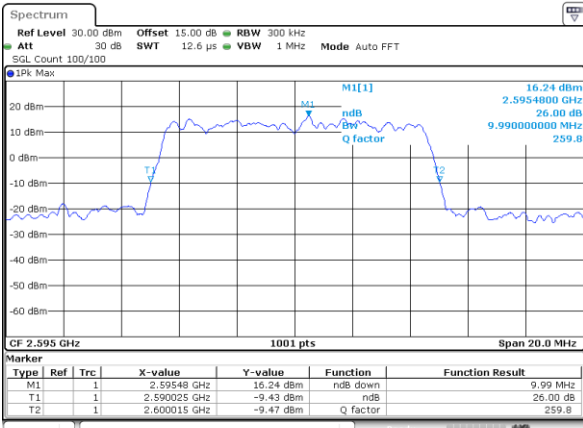

Middle Channel / 10MHz / QPSK

Date: 5 JUL 2017 16:46:14