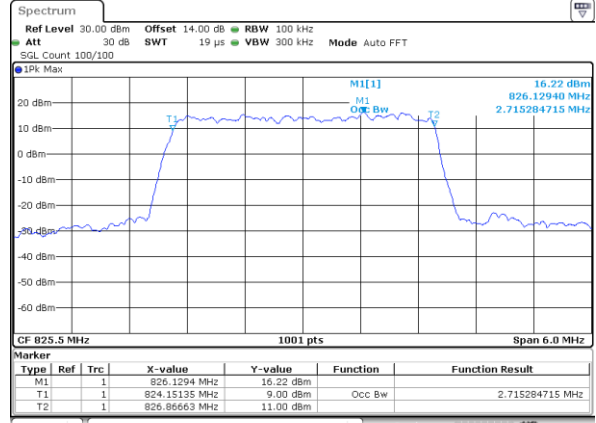

Date: 5 JUL 2017 13:59:22

Middle Channel / 1.4MHz / QPSK

Date: 5 JUL 2017 14:08:25

Middle Channel / 1.4MHz / 16QAM

Date: 5 JUL 2017 14:08:35

Highest Channel / 1.4MHz / QPSK

Date: 5 JUL 2017 14:11:58

Highest Channel / 1.4MHz / 16QAM

Date: 5 JUL 2017 14:11:08

LTE Band 5

Lowest Channel / 3MHz / QPSK

Date: 5 JUL 2017 14:23:06

Lowest Channel / 3MHz / 16QAM

Date: 5 JUL 2017 14:23:16

Middle Channel / 3MHz / QPSK

Date: 5 JUL 2017 14:32:18

Middle Channel / 3MHz / 16QAM

Date: 5 JUL 2017 14:32:28

Highest Channel / 3MHz / QPSK

Date: 5 JUL 2017 14:33:51

Highest Channel / 3MHz / 16QAM

Date: 5 JUL 2017 14:35:01

LTE Band 5

Lowest Channel / 5MHz / QPSK