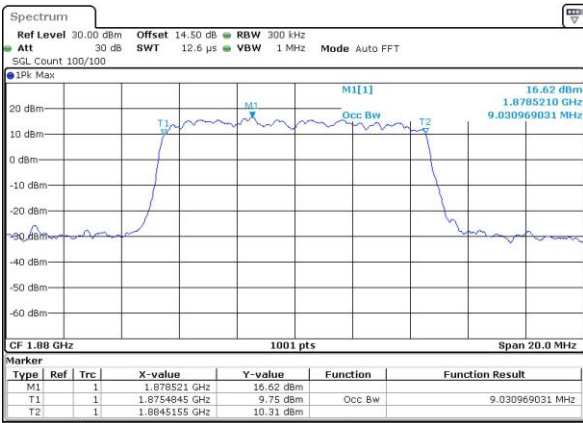

Lowest Channel / 10MHz / QPSK

Date: 4.JUL.2017 00:05:40

Lowest Channel / 10MHz / 16QAM

Date: 4.JUL.2017 00:05:51

Middle Channel / 10MHz / QPSK

Date: 4.JUL.2017 00:12:55

Middle Channel / 10MHz / 16QAM

Date: 4.JUL.2017 00:13:05

Highest Channel / 10MHz / QPSK

Date: 4.JUL.2017 00:15:29

Highest Channel / 10MHz / 16QAM

Date: 4.JUL.2017 00:15:39

LTE Band 2

Lowest Channel / 15MHz / QPSK

Date: 4.JUL.2017 00:22:43

Lowest Channel / 15MHz / 16QAM