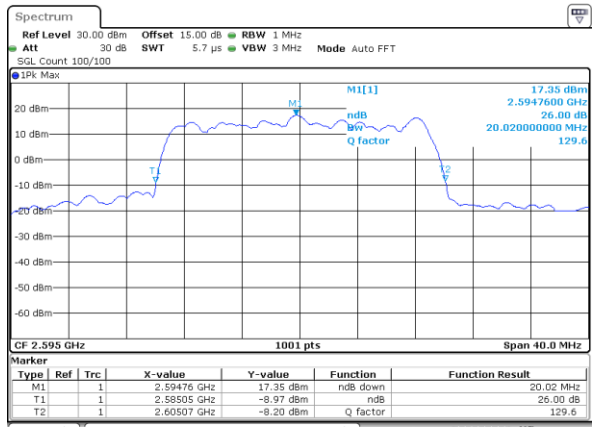

Date: 5 JUL 2017 17:03:11

Middle Channel / 15MHz / 16QAM

Date: 5 JUL 2017 17:03:21

Highest Channel / 15MHz / QPSK

Date: 5 JUL 2017 17:05:46

Highest Channel / 15MHz / 16QAM

Date: 5 JUL 2017 17:05:56

LTE Band 38

Lowest Channel / 20MHz / QPSK

Date: 5 JUL 2017 17:12:58

Lowest Channel / 20MHz / 16QAM

Date: 5 JUL 2017 17:13:08

Middle Channel / 20MHz / QPSK

Date: 5 JUL 2017 17:20:10

Middle Channel / 20MHz / 16QAM

Date: 5 JUL 2017 17:20:20

Highest Channel / 20MHz / QPSK

Date: 5 JUL 2017 17:22:43

Highest Channel / 20MHz / 16QAM

Date: 5 JUL 2017 17:22:53

Occupied Bandwidth

Mode	LTE Band 2 : 99%OBW(MHz)											
	1.4MHz		3MHz		5MHz		10MHz		15MHz		20MHz	
Mod.	QPSK	16QAM	QPSK	16QAM	QPSK	16QAM	QPSK	16QAM	QPSK	16QAM	QPSK	16QAM
Lowest CH	1.09	1.09	2.72	2.72	4.48	4.48	9.09	8.97	13.40	13.34	18.26	18.34
Middle CH	1.09	1.09	2.71	2.72	4.49	4.48	9.03	8.97	13.37	13.34	18.30	18.10
Highest CH	1.10	1.09	2.70	2.72	4.49	4.49	8.99	8.99	13.37	13.46	18.42	18.26

Mode	LTE Band 4 : 99%OBW(MHz)											
	1.4MHz		3MHz		5MHz		10MHz		15MHz		20MHz	
Mod.	QPSK	16QAM	QPSK	16QAM	QPSK	16QAM	QPSK	16QAM	QPSK	16QAM	QPSK	16QAM
Lowest CH	1.10	1.09	2.71	2.70	4.49	4.49	9.01	8.95	13.37	13.40	18.30	18.26
Middle CH	1.09	1.09	2.71	2.70	4.48	4.48	9.01	9.03	13.43	13.49	18.26	18.50
Highest CH	1.10	1.09	2.72	2.71	4.48	4.49	9.01	9.01	13.40	13.34	18.30	18.14