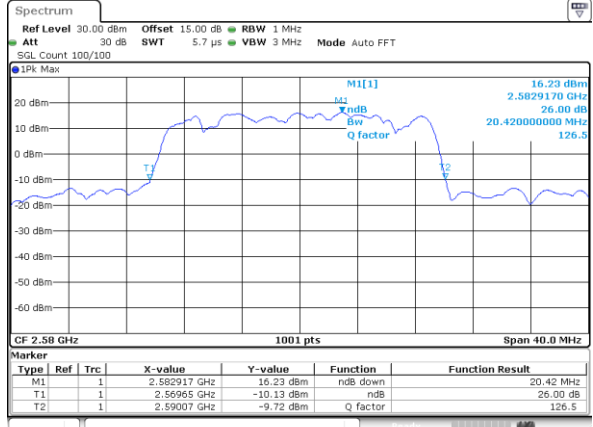

Lowest Channel / 20MHz / 16QAM

Date: 5 JUL 2017 17:13:08