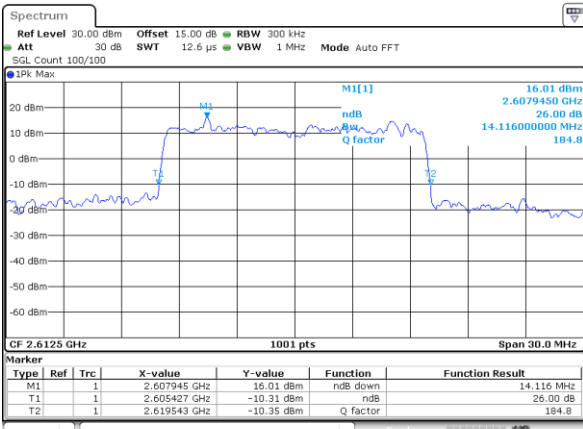

Highest Channel / 10MHz / 16QAM

Date: 5 JUL 2017 16:48:57

LTE Band 38

Lowest Channel / 15MHz / QPSK

Date: 5 JUL 2017 16:55:59

Lowest Channel / 15MHz / 16QAM

Date: 5 JUL 2017 16:56:09

Middle Channel / 15MHz / QPSK

Date: 5 JUL 2017 17:03:11

Middle Channel / 15MHz / 16QAM

Date: 5 JUL 2017 17:03:21

Highest Channel / 15MHz / QPSK

Date: 5 JUL 2017 17:05:46

Highest Channel / 15MHz / 16QAM

Date: 5 JUL 2017 17:05:56

LTE Band 38