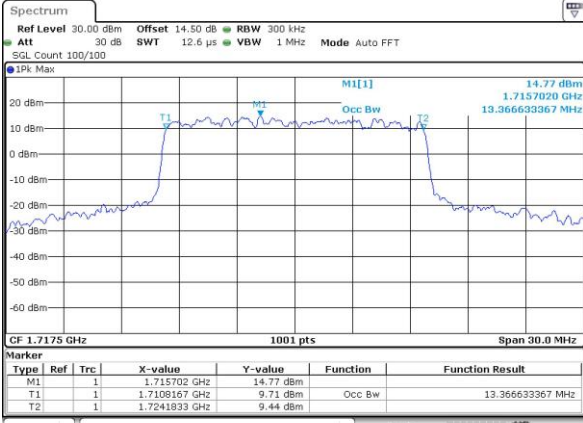

Highest Channel / 10MHz / 16QAM

Date: 4.JUL.2017 20:11:39

LTE Band 4

Lowest Channel / 15MHz / QPSK

Date: 4.JUL.2017 20:18:42

Lowest Channel / 15MHz / 16QAM

Date: 4.JUL.2017 20:18:52

Middle Channel / 15MHz / QPSK

Date: 4.JUL.2017 20:25:55

Middle Channel / 15MHz / 16QAM

Date: 4.JUL.2017 20:26:06

Highest Channel / 15MHz / QPSK

Date: 4.JUL.2017 20:28:30

Highest Channel / 15MHz / 16QAM

Date: 4.JUL.2017 20:28:40

LTE Band 4