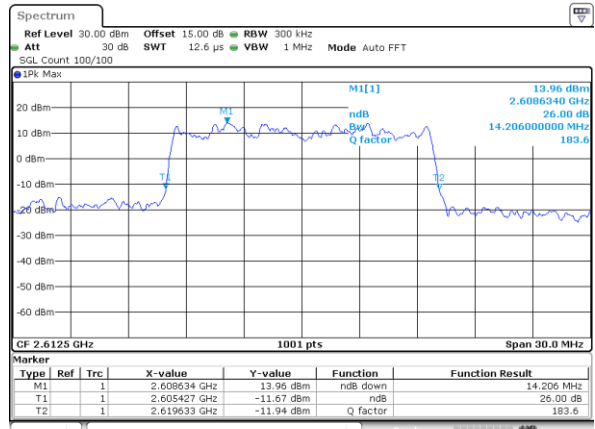

Highest Channel / 10MHz / 16QAM

Date: 5 JUL 2017 16:48:57

LTE Band 38

Lowest Channel / 15MHz / QPSK

Date: 5 JUL 2017 16:55:59

Lowest Channel / 15MHz / 16QAM

Date: 5 JUL 2017 16:56:09

Middle Channel / 15MHz / QPSK

Date: 5 JUL 2017 17:03:11

Middle Channel / 15MHz / 16QAM

Date: 5 JUL 2017 17:03:21

Highest Channel / 15MHz / QPSK

Date: 5 JUL 2017 17:05:46

Highest Channel / 15MHz / 16QAM

Date: 5 JUL 2017 17:05:56

LTE Band 38