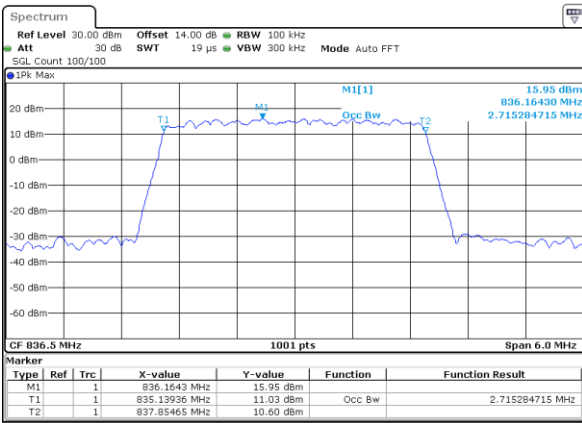

Date: 5 JUL 2017 14:11:08

LTE Band 5

Lowest Channel / 3MHz / QPSK

Date: 5 JUL 2017 14:23:06

Lowest Channel / 3MHz / 16QAM

Date: 5 JUL 2017 14:23:16

Middle Channel / 3MHz / QPSK

Date: 5 JUL 2017 14:32:18

Middle Channel / 3MHz / 16QAM

Date: 5 JUL 2017 14:32:28

Highest Channel / 3MHz / QPSK

Date: 5 JUL 2017 14:33:51

Highest Channel / 3MHz / 16QAM

Date: 5 JUL 2017 14:35:01

LTE Band 5

Lowest Channel / 5MHz / QPSK