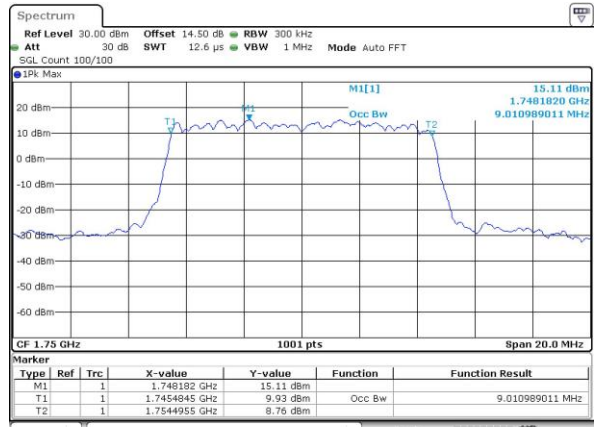

Date: 4.JUL.2017 19:52:05

Highest Channel / 5MHz / QPSK

Date: 4.JUL.2017 19:54:29

Highest Channel / 5MHz / 16QAM

Date: 4.JUL.2017 19:54:39

LTE Band 4

Lowest Channel / 10MHz / QPSK

Date: 4.JUL.2017 20:01:42

Lowest Channel / 10MHz / 16QAM

Date: 4.JUL.2017 20:01:53

Middle Channel / 10MHz / QPSK

Date: 4.JUL.2017 20:08:55

Middle Channel / 10MHz / 16QAM

Date: 4.JUL.2017 20:09:05

Highest Channel / 10MHz / QPSK

Date: 4.JUL.2017 20:11:29

Highest Channel / 10MHz / 16QAM

Date: 4.JUL.2017 20:11:39

LTE Band 4

Lowest Channel / 15MHz / QPSK

Date: 4.JUL.2017 20:18:42

Lowest Channel / 15MHz / 16QAM

Date: 4.JUL.2017 20:18:52

Middle Channel / 15MHz / QPSK