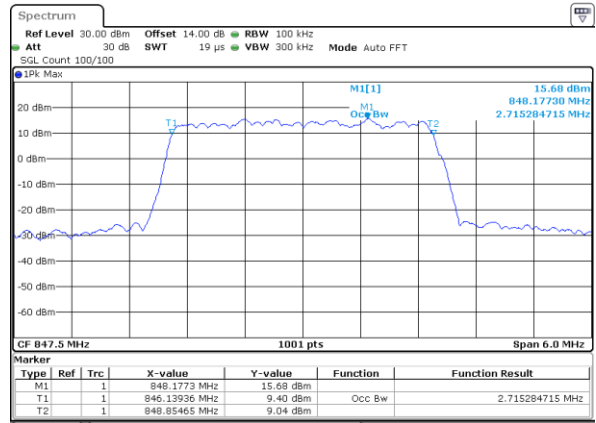

Date: 5 JUL 2017 14:11:08

LTE Band 5

Lowest Channel / 3MHz / QPSK

Date: 5 JUL 2017 14:23:06

Lowest Channel / 3MHz / 16QAM

Date: 5 JUL 2017 14:23:16

Middle Channel / 3MHz / QPSK

Date: 5 JUL 2017 14:32:18

Middle Channel / 3MHz / 16QAM

Date: 5 JUL 2017 14:32:28

Highest Channel / 3MHz / QPSK

Date: 5 JUL 2017 14:33:51

Highest Channel / 3MHz / 16QAM

Date: 5 JUL 2017 14:35:01

LTE Band 5

Lowest Channel / 5MHz / QPSK

Date: 5 JUL 2017 14:47:29

Lowest Channel / 5MHz / 16QAM

Date: 5 JUL 2017 14:47:40

Middle Channel / 5MHz / QPSK

Date: 5 JUL 2017 14:56:41

Middle Channel / 5MHz / 16QAM

Date: 5 JUL 2017 14:56:51

Highest Channel / 5MHz / QPSK