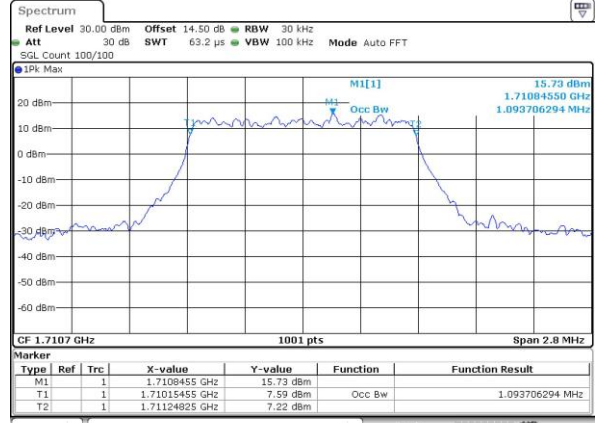

Middle Channel / 20MHz / 16QAM

Date: 4.JUL.2017 00:47:09

Highest Channel / 20MHz / QPSK

Date: 4.JUL.2017 00:49:33

Highest Channel / 20MHz / 16QAM

Date: 4.JUL.2017 00:49:44

LTE Band 4

Lowest Channel / 1.4MHz / QPSK

Date: 4.JUL.2017 19:10:34

Lowest Channel / 1.4MHz / 16QAM

Date: 4.JUL.2017 19:10:44

Middle Channel / 1.4MHz / QPSK

Date: 4.JUL.2017 19:17:48

Middle Channel / 1.4MHz / 16QAM

Date: 4.JUL.2017 19:17:59

Highest Channel / 1.4MHz / QPSK