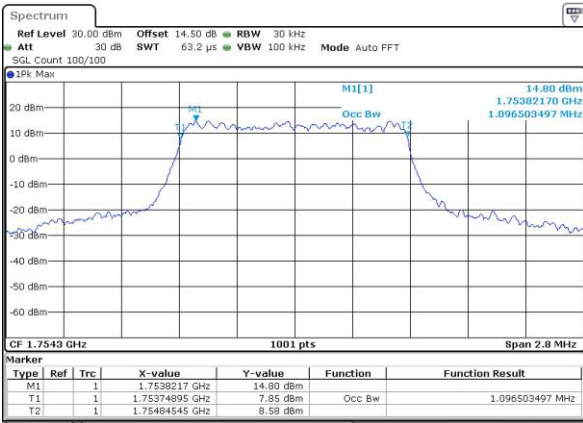

Middle Channel / 20MHz / 16QAM

Date: 4.JUL.2017 00:47:09

Highest Channel / 20MHz / QPSK

Date: 4.JUL.2017 00:49:33

Highest Channel / 20MHz / 16QAM

Date: 4.JUL.2017 00:49:44

LTE Band 4

Lowest Channel / 1.4MHz / QPSK

Date: 4.JUL.2017 19:10:34

Lowest Channel / 1.4MHz / 16QAM

Date: 4.JUL.2017 19:10:44

Middle Channel / 1.4MHz / QPSK

Date: 4.JUL.2017 19:17:48

Middle Channel / 1.4MHz / 16QAM

Date: 4.JUL.2017 19:17:59

Highest Channel / 1.4MHz / QPSK

Date: 4.JUL.2017 19:20:23

Highest Channel / 1.4MHz / 16QAM

Date: 4.JUL.2017 19:20:33

LTE Band 4

Lowest Channel / 3MHz / QPSK

Date: 4.JUL.2017 19:27:38

Lowest Channel / 3MHz / 16QAM

Date: 4.JUL.2017 19:27:48