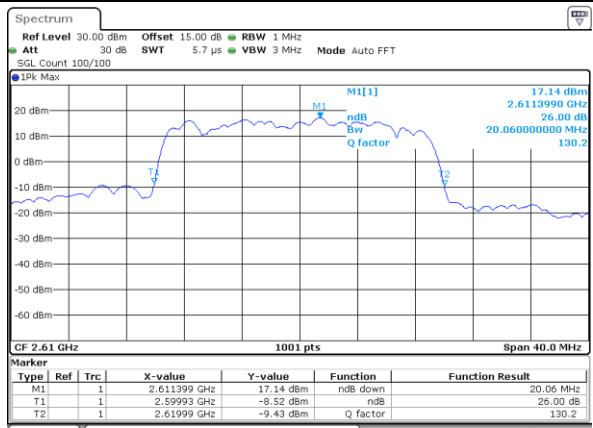

Date: 5 JUL 2017 17:03:11

Middle Channel / 15MHz / 16QAM

Date: 5 JUL 2017 17:03:21

Highest Channel / 15MHz / QPSK

Date: 5 JUL 2017 17:05:46

Highest Channel / 15MHz / 16QAM

Date: 5 JUL 2017 17:05:56

LTE Band 38

Lowest Channel / 20MHz / QPSK

Date: 5 JUL 2017 17:12:58

Lowest Channel / 20MHz / 16QAM

Date: 5 JUL 2017 17:13:08

Middle Channel / 20MHz / QPSK

Date: 5 JUL 2017 17:20:10

Middle Channel / 20MHz / 16QAM

Date: 5 JUL 2017 17:20:20

Highest Channel / 20MHz / QPSK

Date: 5 JUL 2017 17:22:43

Highest Channel / 20MHz / 16QAM

Date: 5 JUL 2017 17:22:53

Occupied Bandwidth

Mode	LTE Band 2 : 99%OBW(MHz)											
	1.4MHz		3MHz		5MHz		10MHz		15MHz		20MHz	
Mod.	QPSK	16QAM	QPSK	16QAM	QPSK	16QAM	QPSK	16QAM	QPSK	16QAM	QPSK	16QAM
Lowest CH	1.09	1.09	2.72	2.72	4.48	4.48	9.09	8.97	13.40	13.34	18.26	18.34
Middle CH	1.09	1.09	2.71	2.72	4.49	4.48	9.03	8.97	13.37	13.34	18.30	18.10
Highest CH	1.10	1.09	2.70	2.72	4.49	4.49	8.99	8.99	13.37	13.46	18.42	18.26

Mode	LTE Band 4 : 99%OBW(MHz)											
	1.4MHz		3MHz		5MHz		10MHz		15MHz		20MHz	
Mod.	QPSK	16QAM	QPSK	16QAM	QPSK	16QAM	QPSK	16QAM	QPSK	16QAM	QPSK	16QAM
Lowest CH	1.10	1.09	2.71	2.70	4.49	4.49	9.01	8.95	13.37	13.40	18.30	18.26
Middle CH	1.09	1.09	2.71	2.70	4.48	4.48	9.01	9.03	13.43	13.49	18.26	18.50
Highest CH	1.10	1.09	2.72	2.71	4.48	4.49	9.01	9.01	13.40	13.34	18.30	18.14