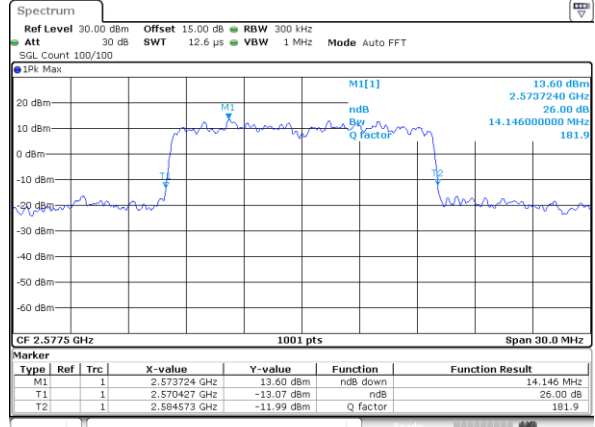

Highest Channel / 10MHz / 16QAM

Date: 5 JUL 2017 16:48:57

LTE Band 38

Lowest Channel / 15MHz / QPSK

Date: 5 JUL 2017 16:55:59

Lowest Channel / 15MHz / 16QAM

Date: 5 JUL 2017 16:56:09

Middle Channel / 15MHz / QPSK

Date: 5 JUL 2017 17:03:11

Middle Channel / 15MHz / 16QAM

Date: 5 JUL 2017 17:03:21

Highest Channel / 15MHz / QPSK

Date: 5 JUL 2017 17:05:46

Highest Channel / 15MHz / 16QAM

Date: 5 JUL 2017 17:05:56

LTE Band 38