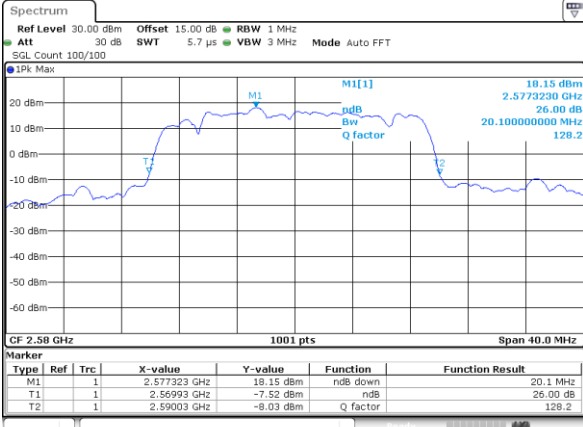

LTE Band 38

Lowest Channel / 20MHz / QPSK

Date: 5 JUL 2017 17:12:58