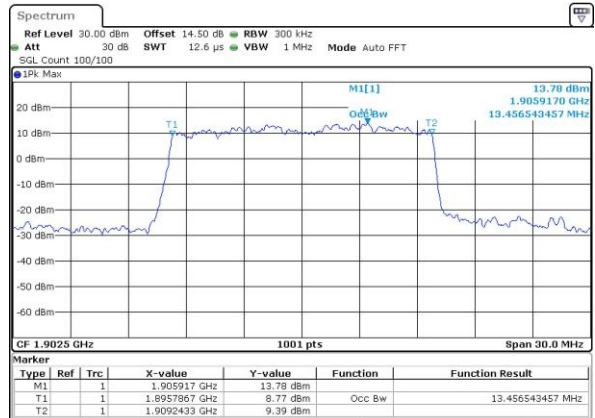

Highest Channel / 10MHz / QPSK

Date: 4.JUL.2017 00:15:29

Highest Channel / 10MHz / 16QAM

Date: 4.JUL.2017 00:15:39

LTE Band 2

Lowest Channel / 15MHz / QPSK

Date: 4.JUL.2017 00:22:43

Lowest Channel / 15MHz / 16QAM

Date: 4.JUL.2017 00:22:53

Middle Channel / 15MHz / QPSK

Date: 4.JUL.2017 00:29:57

Middle Channel / 15MHz / 16QAM

Date: 4.JUL.2017 00:30:07

Highest Channel / 15MHz / QPSK

Date: 4.JUL.2017 00:32:32

Highest Channel / 15MHz / 16QAM

Date: 4.JUL.2017 00:32:42

LTE Band 2

Lowest Channel / 20MHz / QPSK

Date: 4.JUL.2017 00:39:45

Lowest Channel / 20MHz / 16QAM

Date: 4.JUL.2017 00:39:56

Middle Channel / 20MHz / QPSK

Date: 4.JUL.2017 00:46:59