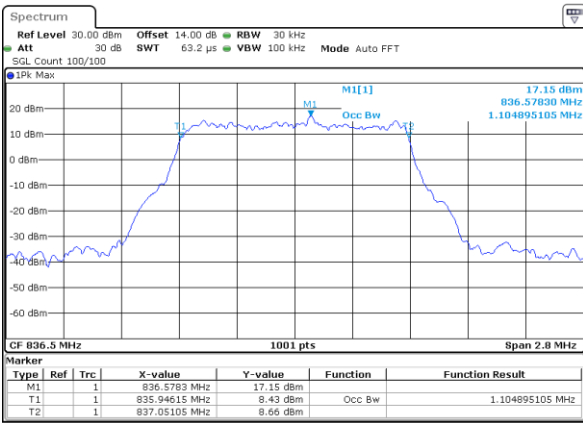

Highest Channel / 20MHz / QPSK

Date: 4.JUL.2017 20:45:31

Highest Channel / 20MHz / 16QAM

Date: 4.JUL.2017 20:45:41

LTE Band 5

Lowest Channel / 1.4MHz / QPSK

Date: 5 JUL 2017 13:59:12

Lowest Channel / 1.4MHz / 16QAM

Date: 5 JUL 2017 13:59:22

Middle Channel / 1.4MHz / QPSK

Date: 5 JUL 2017 14:08:25

Middle Channel / 1.4MHz / 16QAM

Date: 5 JUL 2017 14:08:35

Highest Channel / 1.4MHz / QPSK

Date: 5 JUL 2017 14:11:58

Highest Channel / 1.4MHz / 16QAM