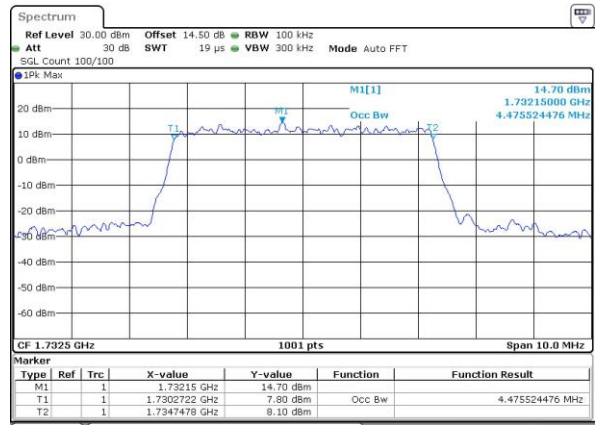

LTE Band 4

Lowest Channel / 5MHz / QPSK

Date: 4.JUL.2017 19:44:41

Lowest Channel / 5MHz / 16QAM

Date: 4.JUL.2017 19:44:52

Middle Channel / 5MHz / QPSK

Date: 4.JUL.2017 19:51:55

Middle Channel / 5MHz / 16QAM

Date: 4.JUL.2017 19:52:05

Highest Channel / 5MHz / QPSK

Date: 4.JUL.2017 19:54:29

Highest Channel / 5MHz / 16QAM

Date: 4.JUL.2017 19:54:39

LTE Band 4

Lowest Channel / 10MHz / QPSK

Date: 4.JUL.2017 20:01:42