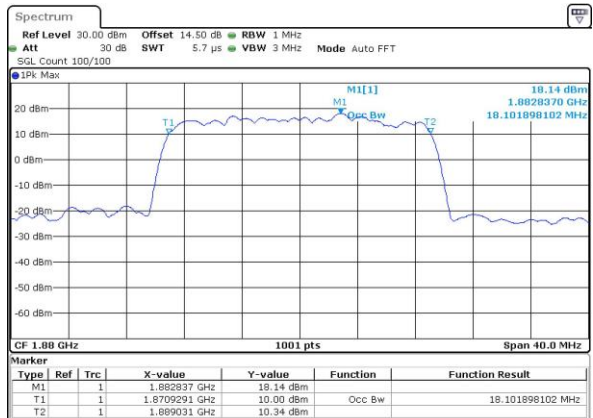

Date: 4.JUL.2017 00:32:42

LTE Band 2

Lowest Channel / 20MHz / QPSK

Date: 4.JUL.2017 00:39:45

Lowest Channel / 20MHz / 16QAM

Date: 4.JUL.2017 00:39:56

Middle Channel / 20MHz / QPSK

Date: 4.JUL.2017 00:46:59

Middle Channel / 20MHz / 16QAM

Date: 4.JUL.2017 00:47:09

Highest Channel / 20MHz / QPSK

Date: 4.JUL.2017 00:49:33

Highest Channel / 20MHz / 16QAM

Date: 4.JUL.2017 00:49:44

LTE Band 4

Lowest Channel / 1.4MHz / QPSK