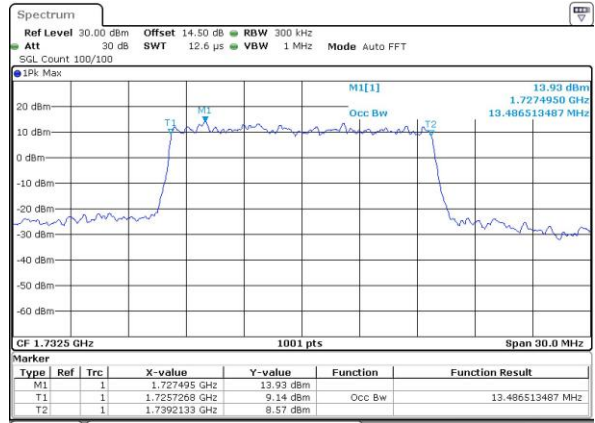

Date: 4.JUL.2017 19:52:05

Highest Channel / 5MHz / QPSK

Date: 4.JUL.2017 19:54:29

Highest Channel / 5MHz / 16QAM

Date: 4.JUL.2017 19:54:39

LTE Band 4

Lowest Channel / 10MHz / QPSK

Date: 4.JUL.2017 20:01:42

Lowest Channel / 10MHz / 16QAM

Date: 4.JUL.2017 20:01:53

Middle Channel / 10MHz / QPSK

Date: 4.JUL.2017 20:08:55

Middle Channel / 10MHz / 16QAM

Date: 4.JUL.2017 20:09:05

Highest Channel / 10MHz / QPSK

Date: 4.JUL.2017 20:11:29

Highest Channel / 10MHz / 16QAM

Date: 4.JUL.2017 20:11:39

LTE Band 4

Lowest Channel / 15MHz / QPSK

Date: 4.JUL.2017 20:18:42

Lowest Channel / 15MHz / 16QAM

Date: 4.JUL.2017 20:18:52

Middle Channel / 15MHz / QPSK

Date: 4.JUL.2017 20:25:55

Middle Channel / 15MHz / 16QAM

Date: 4.JUL.2017 20:26:06

Highest Channel / 15MHz / QPSK

Date: 4.JUL.2017 20:28:30

Highest Channel / 15MHz / 16QAM

Date: 4.JUL.2017 20:28:40

LTE Band 4