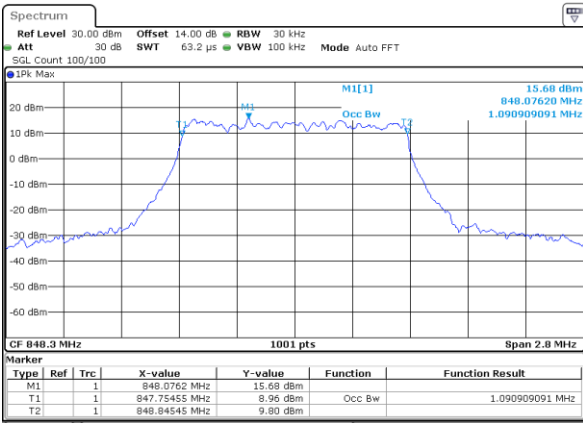

Highest Channel / 20MHz / QPSK

Date: 4.JUL.2017 20:45:31

Highest Channel / 20MHz / 16QAM

Date: 4.JUL.2017 20:45:41

LTE Band 5

Lowest Channel / 1.4MHz / QPSK

Date: 5 JUL 2017 13:59:12

Lowest Channel / 1.4MHz / 16QAM

Date: 5 JUL 2017 13:59:22

Middle Channel / 1.4MHz / QPSK

Date: 5 JUL 2017 14:08:25

Middle Channel / 1.4MHz / 16QAM

Date: 5 JUL 2017 14:08:35

Highest Channel / 1.4MHz / QPSK

Date: 5 JUL 2017 14:11:58

Highest Channel / 1.4MHz / 16QAM

Date: 5 JUL 2017 14:11:08

LTE Band 5

Lowest Channel / 3MHz / QPSK

Date: 5 JUL 2017 14:23:06

Lowest Channel / 3MHz / 16QAM

Date: 5 JUL 2017 14:23:16

Middle Channel / 3MHz / QPSK

Date: 5 JUL 2017 14:32:18