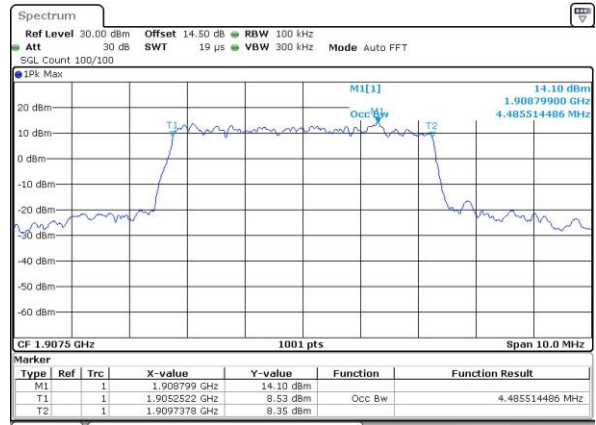

Highest Channel / 3MHz / 16QAM

Date: 3, JUL 2017 23:41:35

LTE Band 2

Lowest Channel / 5MHz / QPSK

Date: 3, JUL, 2017 23:48:39

Lowest Channel / 5MHz / 16QAM

Date: 3, JUL, 2017 23:48:49

Middle Channel / 5MHz / QPSK

Date: 3, JUL, 2017 23:55:52

Middle Channel / 5MHz / 16QAM

Date: 3, JUL, 2017 23:56:02

Highest Channel / 5MHz / QPSK

Date: 3, JUL, 2017 23:58:27

Highest Channel / 5MHz / 16QAM

Date: 3, JUL, 2017 23:58:37

LTE Band 2