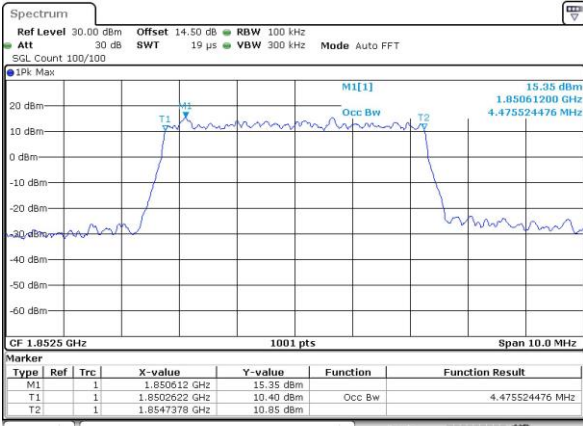

Highest Channel / 3MHz / 16QAM

Date: 3, JUL 2017 23:41:35

LTE Band 2

Lowest Channel / 5MHz / QPSK

Date: 3, JUL, 2017 23:48:39

Lowest Channel / 5MHz / 16QAM

Date: 3, JUL, 2017 23:48:49

Middle Channel / 5MHz / QPSK