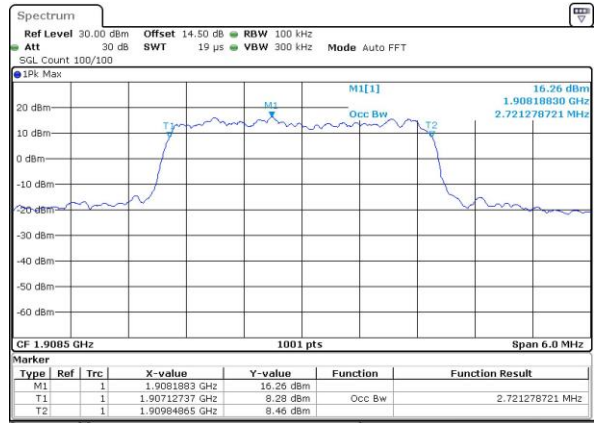

Date: 3,JUL,2017 23:21:58

Highest Channel / 1.4MHz / QPSK

Date: 3,JUL,2017 23:24:21

Highest Channel / 1.4MHz / 16QAM

Date: 3,JUL,2017 23:24:32

LTE Band 2

Lowest Channel / 3MHz / QPSK

Date: 3, JUL 2017 23:31:36

Lowest Channel / 3MHz / 16QAM

Date: 3, JUL 2017 23:31:46

Middle Channel / 3MHz / QPSK

Date: 3, JUL 2017 23:38:49

Middle Channel / 3MHz / 16QAM

Date: 3, JUL 2017 23:39:00

Highest Channel / 3MHz / QPSK

Date: 3, JUL 2017 23:41:24

Highest Channel / 3MHz / 16QAM

Date: 3, JUL 2017 23:41:35

LTE Band 2

Lowest Channel / 5MHz / QPSK

Date: 3, JUL, 2017 23:48:39

Lowest Channel / 5MHz / 16QAM

Date: 3, JUL, 2017 23:48:49

Middle Channel / 5MHz / QPSK