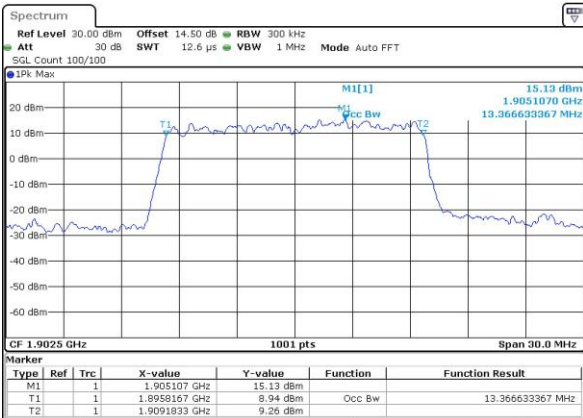

Highest Channel / 10MHz / QPSK

Date: 4.JUL.2017 00:15:29

Highest Channel / 10MHz / 16QAM

Date: 4.JUL.2017 00:15:39

LTE Band 2

Lowest Channel / 15MHz / QPSK

Date: 4.JUL.2017 00:22:43

Lowest Channel / 15MHz / 16QAM

Date: 4.JUL.2017 00:22:53

Middle Channel / 15MHz / QPSK

Date: 4.JUL.2017 00:29:57

Middle Channel / 15MHz / 16QAM

Date: 4.JUL.2017 00:30:07

Highest Channel / 15MHz / QPSK

Date: 4.JUL.2017 00:32:32

Highest Channel / 15MHz / 16QAM

Date: 4.JUL.2017 00:32:42

LTE Band 2

Lowest Channel / 20MHz / QPSK

Date: 4.JUL.2017 00:39:45

Lowest Channel / 20MHz / 16QAM

Date: 4.JUL.2017 00:39:56

Middle Channel / 20MHz / QPSK

Date: 4.JUL.2017 00:46:59