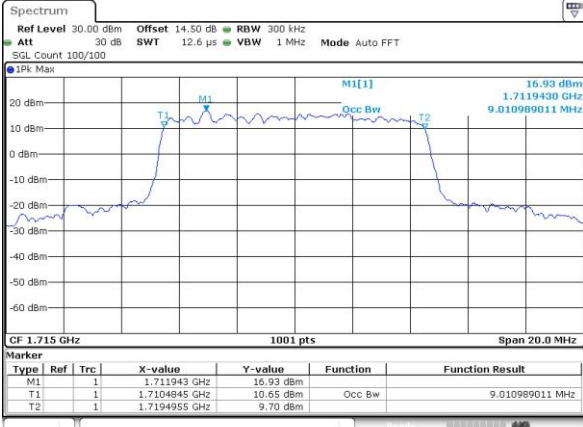

LTE Band 4

Lowest Channel / 5MHz / QPSK

Date: 4.JUL.2017 19:44:41

Lowest Channel / 5MHz / 16QAM

Date: 4.JUL.2017 19:44:52

Middle Channel / 5MHz / QPSK

Date: 4.JUL.2017 19:51:55

Middle Channel / 5MHz / 16QAM

Date: 4.JUL.2017 19:52:05

Highest Channel / 5MHz / QPSK

Date: 4.JUL.2017 19:54:29

Highest Channel / 5MHz / 16QAM

Date: 4.JUL.2017 19:54:39

LTE Band 4

Lowest Channel / 10MHz / QPSK

Date: 4.JUL.2017 20:01:42