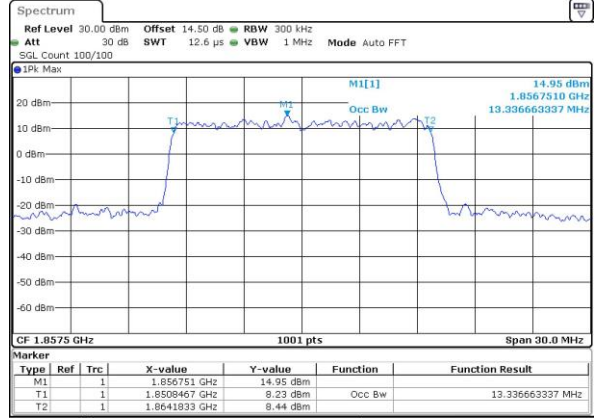

Highest Channel / 10MHz / QPSK

Date: 4.JUL.2017 00:15:29

Highest Channel / 10MHz / 16QAM

Date: 4.JUL.2017 00:15:39

LTE Band 2

Lowest Channel / 15MHz / QPSK

Date: 4.JUL.2017 00:22:43

Lowest Channel / 15MHz / 16QAM