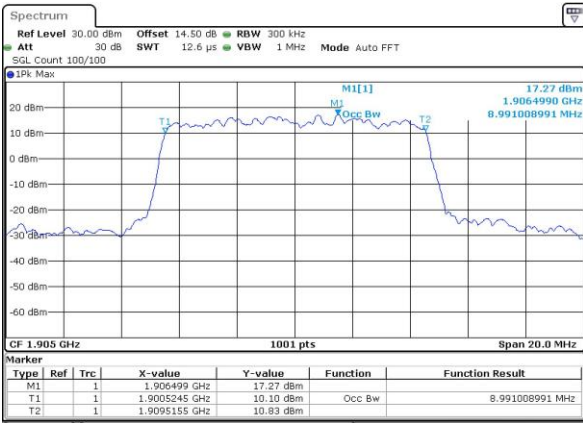

Date: 3, JUL, 2017 23:55:52

Middle Channel / 5MHz / 16QAM

Date: 3, JUL, 2017 23:56:02

Highest Channel / 5MHz / QPSK

Date: 3, JUL, 2017 23:58:27

Highest Channel / 5MHz / 16QAM

Date: 3, JUL, 2017 23:58:37

LTE Band 2

Lowest Channel / 10MHz / QPSK

Date: 4.JUL.2017 00:05:40

Lowest Channel / 10MHz / 16QAM

Date: 4.JUL.2017 00:05:51

Middle Channel / 10MHz / QPSK

Date: 4.JUL.2017 00:12:55

Middle Channel / 10MHz / 16QAM

Date: 4.JUL.2017 00:13:05

Highest Channel / 10MHz / QPSK

Date: 4.JUL.2017 00:15:29

Highest Channel / 10MHz / 16QAM

Date: 4.JUL.2017 00:15:39

LTE Band 2

Lowest Channel / 15MHz / QPSK

Date: 4.JUL.2017 00:22:43

Lowest Channel / 15MHz / 16QAM