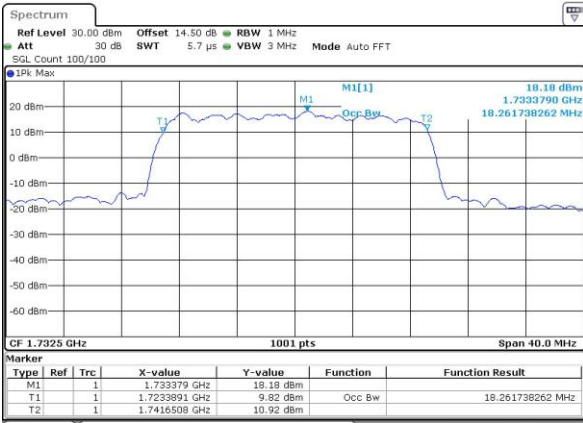

Highest Channel / 10MHz / 16QAM

Date: 4.JUL.2017 20:11:39

LTE Band 4

Lowest Channel / 15MHz / QPSK

Date: 4.JUL.2017 20:18:42

Lowest Channel / 15MHz / 16QAM

Date: 4.JUL.2017 20:18:52

Middle Channel / 15MHz / QPSK

Date: 4.JUL.2017 20:25:55

Middle Channel / 15MHz / 16QAM

Date: 4.JUL.2017 20:26:06

Highest Channel / 15MHz / QPSK

Date: 4.JUL.2017 20:28:30

Highest Channel / 15MHz / 16QAM

Date: 4.JUL.2017 20:28:40

LTE Band 4

Lowest Channel / 20MHz / QPSK

Date: 4.JUL.2017 20:35:43

Lowest Channel / 20MHz / 16QAM

Date: 4.JUL.2017 20:35:53

Middle Channel / 20MHz / QPSK

Date: 4.JUL.2017 20:42:56

Middle Channel / 20MHz / 16QAM

Date: 4.JUL.2017 20:43:07

Highest Channel / 20MHz / QPSK

Date: 4.JUL.2017 20:45:31

Highest Channel / 20MHz / 16QAM

Date: 4.JUL.2017 20:45:41

LTE Band 5

Lowest Channel / 1.4MHz / QPSK

Date: 5 JUL 2017 13:59:12

Lowest Channel / 1.4MHz / 16QAM