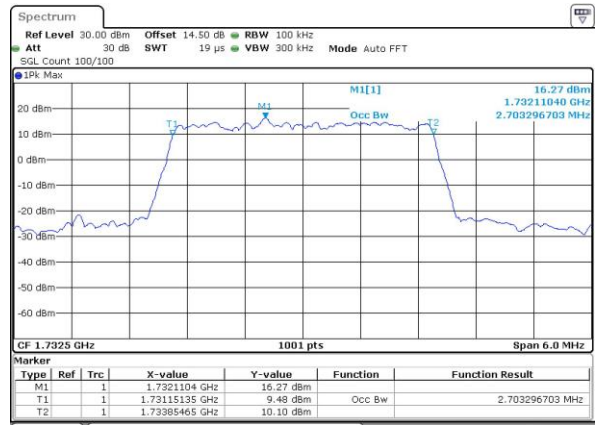

Date: 4.JUL.2017 19:10:34

Lowest Channel / 1.4MHz / 16QAM

Date: 4.JUL.2017 19:10:44

Middle Channel / 1.4MHz / QPSK

Date: 4.JUL.2017 19:17:48

Middle Channel / 1.4MHz / 16QAM

Date: 4.JUL.2017 19:17:59

Highest Channel / 1.4MHz / QPSK

Date: 4.JUL.2017 19:20:23

Highest Channel / 1.4MHz / 16QAM

Date: 4.JUL.2017 19:20:33

LTE Band 4

Lowest Channel / 3MHz / QPSK

Date: 4.JUL.2017 19:27:38

Lowest Channel / 3MHz / 16QAM

Date: 4.JUL.2017 19:27:48

Middle Channel / 3MHz / QPSK

Date: 4.JUL.2017 19:34:53

Middle Channel / 3MHz / 16QAM

Date: 4.JUL.2017 19:35:03

Highest Channel / 3MHz / QPSK

Date: 4.JUL.2017 19:37:27

Highest Channel / 3MHz / 16QAM

Date: 4.JUL.2017 19:37:38