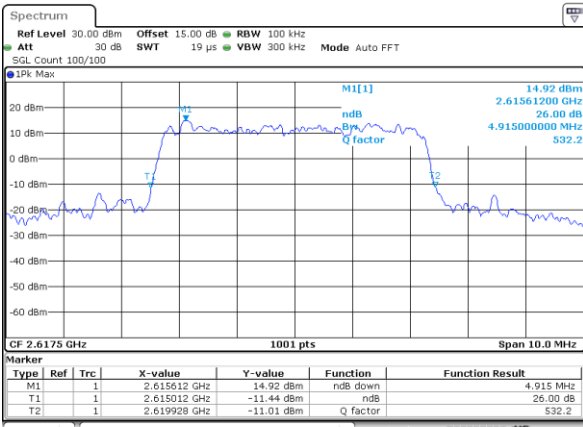

LTE Band 38

Lowest Channel / 5MHz / QPSK

Date: 5 JUL 2017 16:21:57

Lowest Channel / 5MHz / 16QAM

Date: 5 JUL 2017 16:22:07

Middle Channel / 5MHz / QPSK

Date: 5 JUL 2017 16:29:10

Middle Channel / 5MHz / 16QAM

Date: 5 JUL 2017 16:29:20

Highest Channel / 5MHz / QPSK

Date: 5 JUL 2017 16:31:43

Highest Channel / 5MHz / 16QAM

Date: 5 JUL 2017 16:31:53

LTE Band 38

Lowest Channel / 10MHz / QPSK

Date: 5 JUL 2017 16:39:01