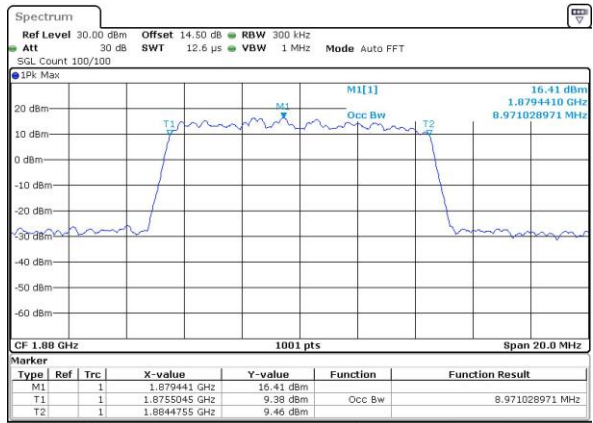

Lowest Channel / 10MHz / QPSK

Date: 4.JUL.2017 00:05:40

Lowest Channel / 10MHz / 16QAM

Date: 4.JUL.2017 00:05:51

Middle Channel / 10MHz / QPSK

Date: 4.JUL.2017 00:12:55

Middle Channel / 10MHz / 16QAM

Date: 4.JUL.2017 00:13:05

Highest Channel / 10MHz / QPSK

Date: 4.JUL.2017 00:15:29

Highest Channel / 10MHz / 16QAM

Date: 4.JUL.2017 00:15:39

LTE Band 2

Lowest Channel / 15MHz / QPSK

Date: 4.JUL.2017 00:22:43

Lowest Channel / 15MHz / 16QAM