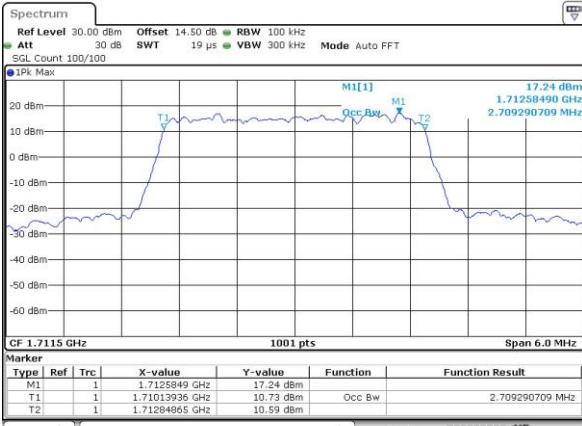

Date: 4.JUL.2017 19:10:34

Lowest Channel / 1.4MHz / 16QAM

Date: 4.JUL.2017 19:10:44

Middle Channel / 1.4MHz / QPSK

Date: 4.JUL.2017 19:17:48

Middle Channel / 1.4MHz / 16QAM

Date: 4.JUL.2017 19:17:59

Highest Channel / 1.4MHz / QPSK

Date: 4.JUL.2017 19:20:23

Highest Channel / 1.4MHz / 16QAM

Date: 4.JUL.2017 19:20:33

LTE Band 4

Lowest Channel / 3MHz / QPSK

Date: 4.JUL.2017 19:27:38

Lowest Channel / 3MHz / 16QAM

Date: 4.JUL.2017 19:27:48