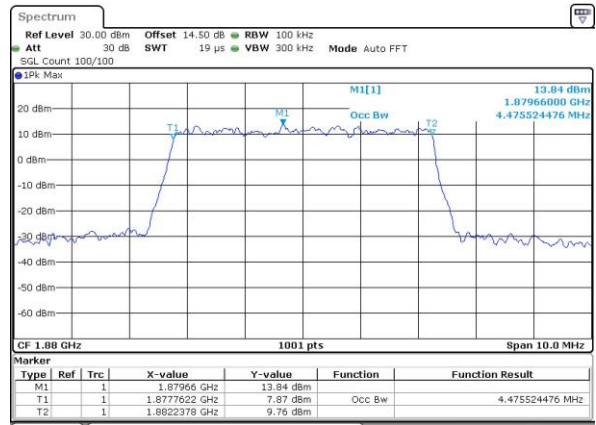

Highest Channel / 3MHz / 16QAM

Date: 3, JUL 2017 23:41:35

LTE Band 2

Lowest Channel / 5MHz / QPSK

Date: 3, JUL, 2017 23:48:39

Lowest Channel / 5MHz / 16QAM

Date: 3, JUL, 2017 23:48:49

Middle Channel / 5MHz / QPSK

Date: 3, JUL, 2017 23:55:52

Middle Channel / 5MHz / 16QAM

Date: 3, JUL, 2017 23:56:02

Highest Channel / 5MHz / QPSK

Date: 3, JUL, 2017 23:58:27

Highest Channel / 5MHz / 16QAM

Date: 3, JUL, 2017 23:58:37

LTE Band 2