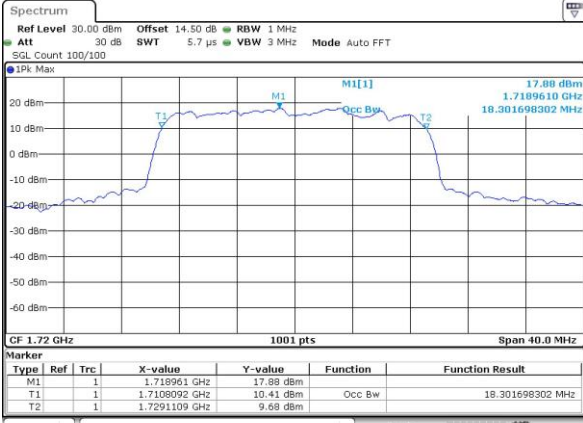

LTE Band 4

Lowest Channel / 20MHz / QPSK

Date: 4.JUL.2017 20:35:43