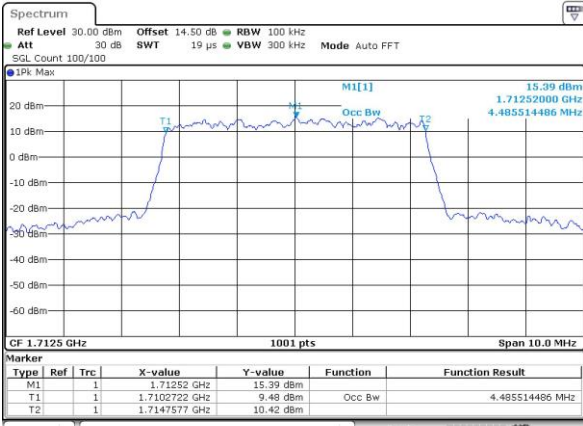

Date: 4.JUL.2017 19:20:23

Highest Channel / 1.4MHz / 16QAM

Date: 4.JUL.2017 19:20:33

LTE Band 4

Lowest Channel / 3MHz / QPSK

Date: 4.JUL.2017 19:27:38

Lowest Channel / 3MHz / 16QAM

Date: 4.JUL.2017 19:27:48

Middle Channel / 3MHz / QPSK

Date: 4.JUL.2017 19:34:53

Middle Channel / 3MHz / 16QAM

Date: 4.JUL.2017 19:35:03

Highest Channel / 3MHz / QPSK

Date: 4.JUL.2017 19:37:27

Highest Channel / 3MHz / 16QAM

Date: 4.JUL.2017 19:37:38

LTE Band 4

Lowest Channel / 5MHz / QPSK

Date: 4.JUL.2017 19:44:41

Lowest Channel / 5MHz / 16QAM

Date: 4.JUL.2017 19:44:52

Middle Channel / 5MHz / QPSK

Date: 4.JUL.2017 19:51:55

Middle Channel / 5MHz / 16QAM