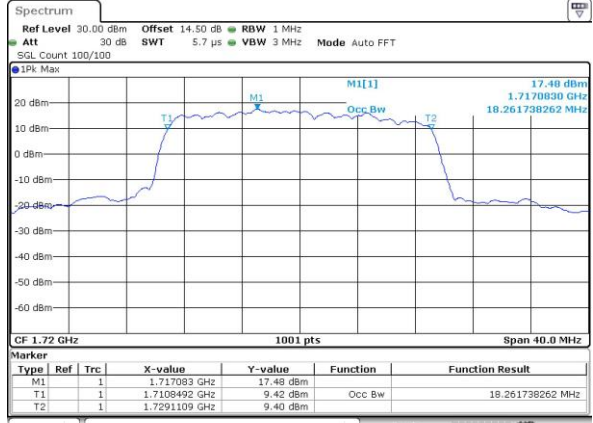

Lowest Channel / 20MHz / 16QAM

Date: 4.JUL.2017 20:35:53