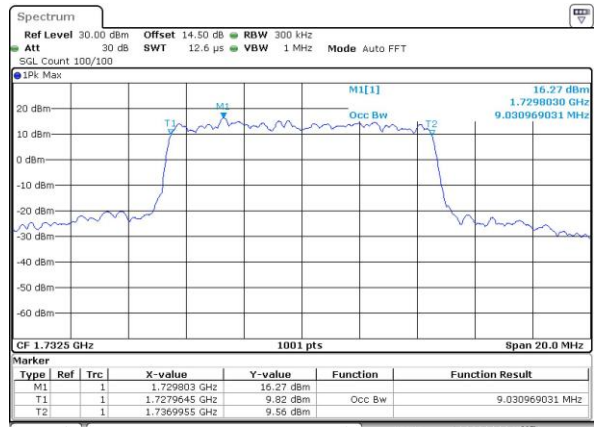

Date: 4.JUL.2017 19:52:05

Highest Channel / 5MHz / QPSK

Date: 4.JUL.2017 19:54:29

Highest Channel / 5MHz / 16QAM

Date: 4.JUL.2017 19:54:39

LTE Band 4

Lowest Channel / 10MHz / QPSK

Date: 4.JUL.2017 20:01:42

Lowest Channel / 10MHz / 16QAM

Date: 4.JUL.2017 20:01:53

Middle Channel / 10MHz / QPSK

Date: 4.JUL.2017 20:08:55

Middle Channel / 10MHz / 16QAM

Date: 4.JUL.2017 20:09:05

Highest Channel / 10MHz / QPSK

Date: 4.JUL.2017 20:11:29

Highest Channel / 10MHz / 16QAM

Date: 4.JUL.2017 20:11:39

LTE Band 4

Lowest Channel / 15MHz / QPSK

Date: 4.JUL.2017 20:18:42

Lowest Channel / 15MHz / 16QAM

Date: 4.JUL.2017 20:18:52

Middle Channel / 15MHz / QPSK