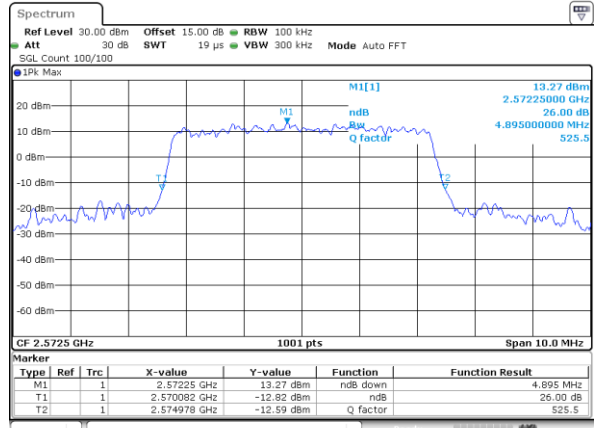

LTE Band 38

Lowest Channel / 5MHz / QPSK

Date: 5 JUL 2017 16:21:57

Lowest Channel / 5MHz / 16QAM

Date: 5 JUL 2017 16:22:07

Middle Channel / 5MHz / QPSK

Date: 5 JUL 2017 16:29:10

Middle Channel / 5MHz / 16QAM

Date: 5 JUL 2017 16:29:20

Highest Channel / 5MHz / QPSK

Date: 5 JUL 2017 16:31:43

Highest Channel / 5MHz / 16QAM

Date: 5 JUL 2017 16:31:53

LTE Band 38

Lowest Channel / 10MHz / QPSK

Date: 5 JUL 2017 16:39:01