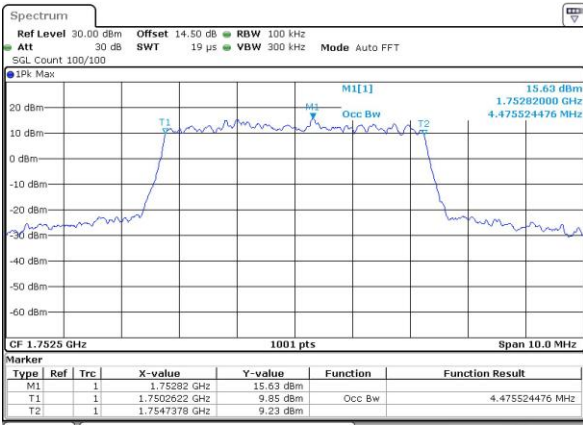

LTE Band 4

Lowest Channel / 5MHz / QPSK

Date: 4.JUL.2017 19:44:41

Lowest Channel / 5MHz / 16QAM

Date: 4.JUL.2017 19:44:52

Middle Channel / 5MHz / QPSK

Date: 4.JUL.2017 19:51:55

Middle Channel / 5MHz / 16QAM

Date: 4.JUL.2017 19:52:05

Highest Channel / 5MHz / QPSK

Date: 4.JUL.2017 19:54:29

Highest Channel / 5MHz / 16QAM

Date: 4.JUL.2017 19:54:39

LTE Band 4

Lowest Channel / 10MHz / QPSK

Date: 4.JUL.2017 20:01:42