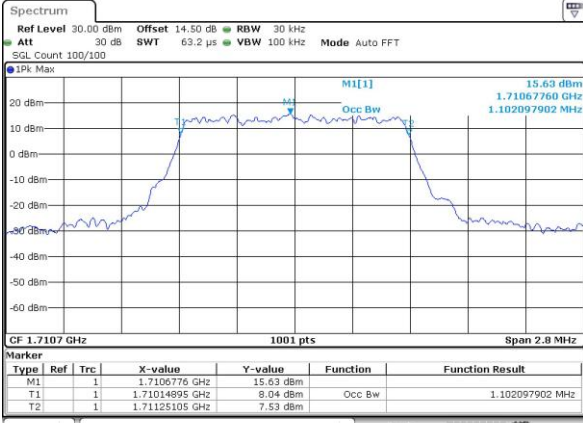

Date: 4.JUL.2017 00:32:42

LTE Band 2

Lowest Channel / 20MHz / QPSK

Date: 4.JUL.2017 00:39:45

Lowest Channel / 20MHz / 16QAM

Date: 4.JUL.2017 00:39:56

Middle Channel / 20MHz / QPSK

Date: 4.JUL.2017 00:46:59

Middle Channel / 20MHz / 16QAM

Date: 4.JUL.2017 00:47:09

Highest Channel / 20MHz / QPSK

Date: 4.JUL.2017 00:49:33

Highest Channel / 20MHz / 16QAM

Date: 4.JUL.2017 00:49:44

LTE Band 4

Lowest Channel / 1.4MHz / QPSK

Date: 4.JUL.2017 19:10:34

Lowest Channel / 1.4MHz / 16QAM

Date: 4.JUL.2017 19:10:44

Middle Channel / 1.4MHz / QPSK

Date: 4.JUL.2017 19:17:48

Middle Channel / 1.4MHz / 16QAM

Date: 4.JUL.2017 19:17:59

Highest Channel / 1.4MHz / QPSK

Date: 4.JUL.2017 19:20:23

Highest Channel / 1.4MHz / 16QAM

Date: 4.JUL.2017 19:20:33

LTE Band 4

Lowest Channel / 3MHz / QPSK

Date: 4.JUL.2017 19:27:38

Lowest Channel / 3MHz / 16QAM

Date: 4.JUL.2017 19:27:48