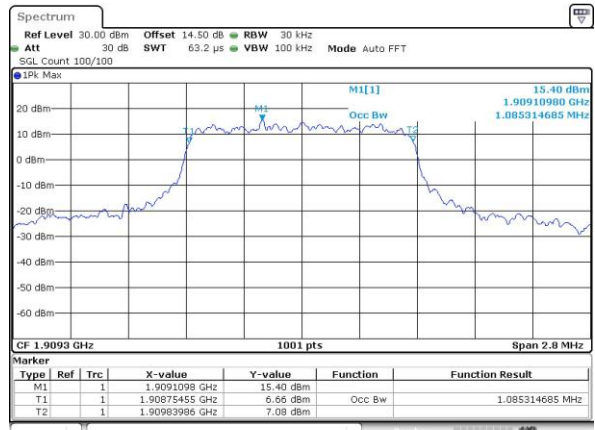

Mode	LTE Band 38 : 99%OBW(MHz)											
	1.4MHz		3MHz		5MHz		10MHz		15MHz		20MHz	
Mod.	QPSK	16QAM	QPSK	16QAM	QPSK	16QAM	QPSK	16QAM	QPSK	16QAM	QPSK	16QAM
Lowest CH	-	-	-	-	4.52	4.46	8.91	9.03	13.43	13.46	18.38	18.34
Middle CH	-	-	-	-	4.48	4.49	9.05	9.01	13.40	13.40	18.22	18.22
Highest CH	-	-	-	-	4.49	4.50	8.97	9.01	13.55	13.52	18.18	18.34

LTE Band 2

Lowest Channel / 1.4MHz / QPSK

Date: 3,JUL,2017 23:14:36

Lowest Channel / 1.4MHz / 16QAM

Date: 3,JUL,2017 23:14:46

Middle Channel / 1.4MHz / QPSK

Date: 3,JUL,2017 23:21:48

Middle Channel / 1.4MHz / 16QAM

Date: 3,JUL,2017 23:21:58

Highest Channel / 1.4MHz / QPSK

Date: 3,JUL,2017 23:24:21

Highest Channel / 1.4MHz / 16QAM

Date: 3,JUL,2017 23:24:32

LTE Band 2

Lowest Channel / 3MHz / QPSK

Date: 3, JUL 2017 23:31:36