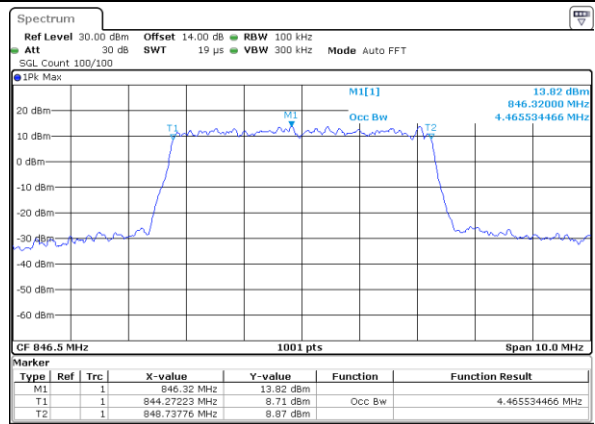

Middle Channel / 3MHz / 16QAM

Date: 5 JUL 2017 14:32:28

Highest Channel / 3MHz / QPSK

Date: 5 JUL 2017 14:33:51

Highest Channel / 3MHz / 16QAM

Date: 5 JUL 2017 14:35:01

LTE Band 5

Lowest Channel / 5MHz / QPSK

Date: 5 JUL 2017 14:47:29

Lowest Channel / 5MHz / 16QAM

Date: 5 JUL 2017 14:47:40

Middle Channel / 5MHz / QPSK

Date: 5 JUL 2017 14:56:41

Middle Channel / 5MHz / 16QAM

Date: 5 JUL 2017 14:56:51

Highest Channel / 5MHz / QPSK

Date: 5 JUL 2017 14:59:14

Highest Channel / 5MHz / 16QAM

Date: 5 JUL 2017 14:59:24