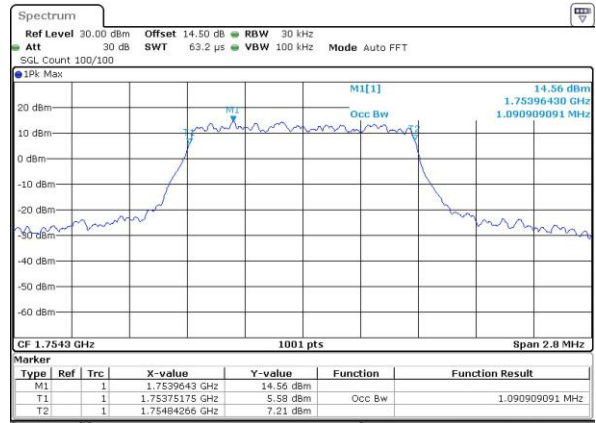

Middle Channel / 20MHz / 16QAM

Date: 4.JUL.2017 00:47:09

Highest Channel / 20MHz / QPSK

Date: 4.JUL.2017 00:49:33

Highest Channel / 20MHz / 16QAM

Date: 4.JUL.2017 00:49:44

LTE Band 4

Lowest Channel / 1.4MHz / QPSK

Date: 4.JUL.2017 19:10:34

Lowest Channel / 1.4MHz / 16QAM

Date: 4.JUL.2017 19:10:44

Middle Channel / 1.4MHz / QPSK

Date: 4.JUL.2017 19:17:48

Middle Channel / 1.4MHz / 16QAM

Date: 4.JUL.2017 19:17:59

Highest Channel / 1.4MHz / QPSK

Date: 4.JUL.2017 19:20:23

Highest Channel / 1.4MHz / 16QAM

Date: 4.JUL.2017 19:20:33

LTE Band 4

Lowest Channel / 3MHz / QPSK

Date: 4.JUL.2017 19:27:38

Lowest Channel / 3MHz / 16QAM

Date: 4.JUL.2017 19:27:48