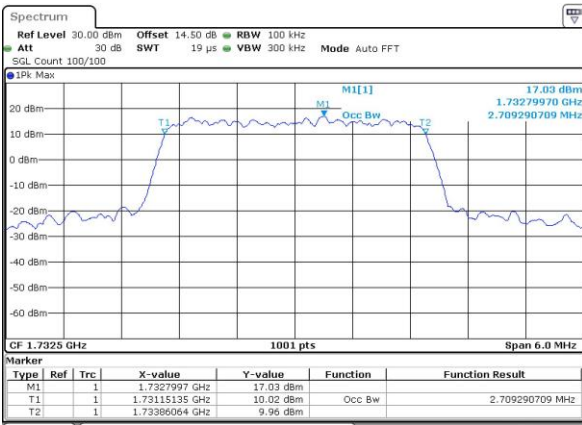

Date: 4.JUL.2017 19:10:34

Lowest Channel / 1.4MHz / 16QAM

Date: 4.JUL.2017 19:10:44

Middle Channel / 1.4MHz / QPSK

Date: 4.JUL.2017 19:17:48

Middle Channel / 1.4MHz / 16QAM

Date: 4.JUL.2017 19:17:59

Highest Channel / 1.4MHz / QPSK

Date: 4.JUL.2017 19:20:23

Highest Channel / 1.4MHz / 16QAM

Date: 4.JUL.2017 19:20:33

LTE Band 4

Lowest Channel / 3MHz / QPSK

Date: 4.JUL.2017 19:27:38

Lowest Channel / 3MHz / 16QAM

Date: 4.JUL.2017 19:27:48

Middle Channel / 3MHz / QPSK

Date: 4.JUL.2017 19:34:53

Middle Channel / 3MHz / 16QAM

Date: 4.JUL.2017 19:35:03

Highest Channel / 3MHz / QPSK

Date: 4.JUL.2017 19:37:27

Highest Channel / 3MHz / 16QAM

Date: 4.JUL.2017 19:37:38