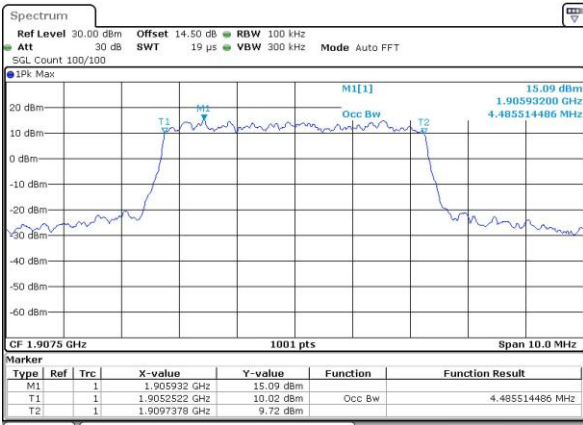

Highest Channel / 3MHz / 16QAM

Date: 3, JUL 2017 23:41:35

LTE Band 2

Lowest Channel / 5MHz / QPSK

Date: 3, JUL, 2017 23:48:39

Lowest Channel / 5MHz / 16QAM

Date: 3, JUL, 2017 23:48:49

Middle Channel / 5MHz / QPSK

Date: 3, JUL, 2017 23:55:52

Middle Channel / 5MHz / 16QAM

Date: 3, JUL, 2017 23:56:02

Highest Channel / 5MHz / QPSK

Date: 3, JUL, 2017 23:58:27

Highest Channel / 5MHz / 16QAM

Date: 3, JUL, 2017 23:58:37

LTE Band 2