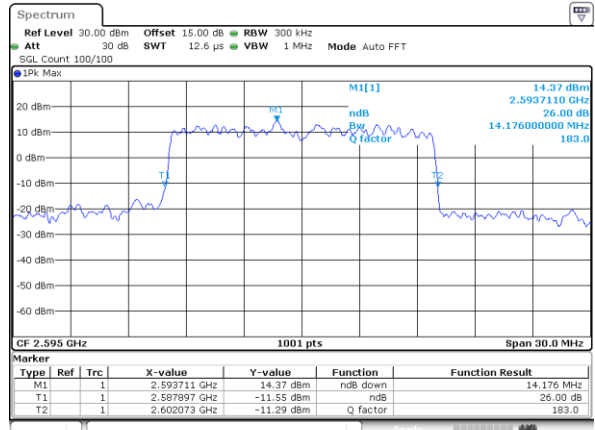

Highest Channel / 10MHz / 16QAM

Date: 5 JUL 2017 16:48:57

LTE Band 38

Lowest Channel / 15MHz / QPSK

Date: 5 JUL 2017 16:55:59

Lowest Channel / 15MHz / 16QAM

Date: 5 JUL 2017 16:56:09

Middle Channel / 15MHz / QPSK

Date: 5 JUL 2017 17:03:11

Middle Channel / 15MHz / 16QAM

Date: 5 JUL 2017 17:03:21

Highest Channel / 15MHz / QPSK

Date: 5 JUL 2017 17:05:46

Highest Channel / 15MHz / 16QAM

Date: 5 JUL 2017 17:05:56

LTE Band 38