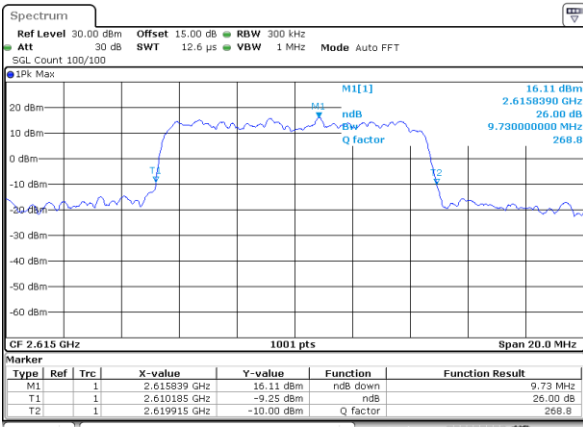

Date: 5 JUL 2017 16:29:20

Highest Channel / 5MHz / QPSK

Date: 5 JUL 2017 16:31:43

Highest Channel / 5MHz / 16QAM

Date: 5 JUL 2017 16:31:53

LTE Band 38

Lowest Channel / 10MHz / QPSK

Date: 5 JUL 2017 16:39:01

Lowest Channel / 10MHz / 16QAM

Date: 5 JUL 2017 16:39:12

Middle Channel / 10MHz / QPSK

Date: 5 JUL 2017 16:46:14

Middle Channel / 10MHz / 16QAM

Date: 5 JUL 2017 16:46:24

Highest Channel / 10MHz / QPSK

Date: 5 JUL 2017 16:48:47

Highest Channel / 10MHz / 16QAM

Date: 5 JUL 2017 16:48:57

LTE Band 38

Lowest Channel / 15MHz / QPSK

Date: 5 JUL 2017 16:55:59

Lowest Channel / 15MHz / 16QAM

Date: 5 JUL 2017 16:56:09

Middle Channel / 15MHz / QPSK