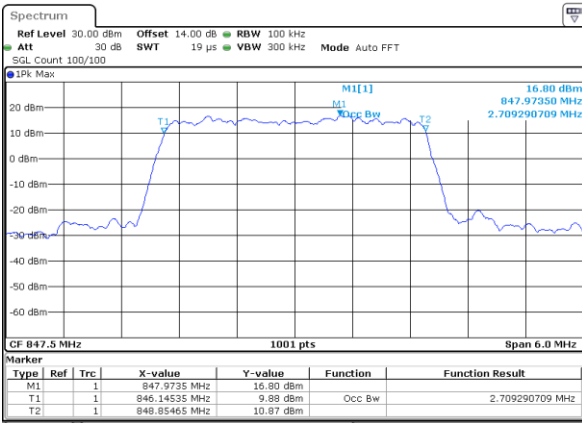

Date: 5 JUL 2017 14:11:08

LTE Band 5

Lowest Channel / 3MHz / QPSK

Date: 5 JUL 2017 14:23:06

Lowest Channel / 3MHz / 16QAM

Date: 5 JUL 2017 14:23:16

Middle Channel / 3MHz / QPSK

Date: 5 JUL 2017 14:32:18

Middle Channel / 3MHz / 16QAM

Date: 5 JUL 2017 14:32:28

Highest Channel / 3MHz / QPSK

Date: 5 JUL 2017 14:33:51

Highest Channel / 3MHz / 16QAM

Date: 5 JUL 2017 14:35:01

LTE Band 5

Lowest Channel / 5MHz / QPSK