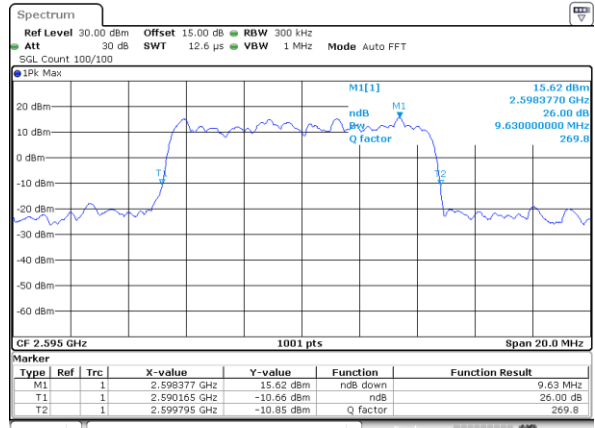

Date: 5 JUL 2017 16:29:20

Highest Channel / 5MHz / QPSK

Date: 5 JUL 2017 16:31:43

Highest Channel / 5MHz / 16QAM

Date: 5 JUL 2017 16:31:53

LTE Band 38

Lowest Channel / 10MHz / QPSK

Date: 5 JUL 2017 16:39:01

Lowest Channel / 10MHz / 16QAM

Date: 5 JUL 2017 16:39:12

Middle Channel / 10MHz / QPSK

Date: 5 JUL 2017 16:46:14

Middle Channel / 10MHz / 16QAM

Date: 5 JUL 2017 16:46:24

Highest Channel / 10MHz / QPSK

Date: 5 JUL 2017 16:48:47

Highest Channel / 10MHz / 16QAM

Date: 5 JUL 2017 16:48:57

LTE Band 38

Lowest Channel / 15MHz / QPSK

Date: 5 JUL 2017 16:55:59

Lowest Channel / 15MHz / 16QAM

Date: 5 JUL 2017 16:56:09

Middle Channel / 15MHz / QPSK