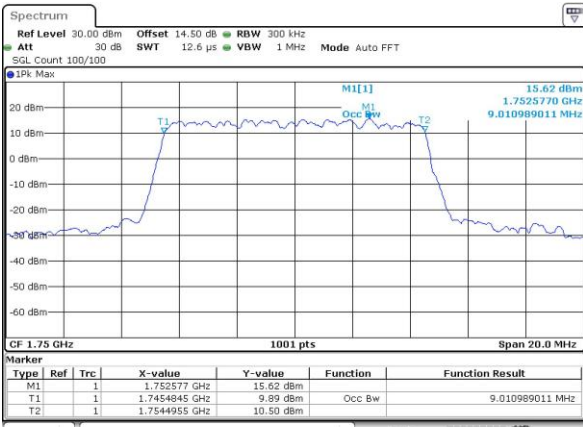

Date: 4.JUL.2017 19:52:05

Highest Channel / 5MHz / QPSK

Date: 4.JUL.2017 19:54:29

Highest Channel / 5MHz / 16QAM

Date: 4.JUL.2017 19:54:39

LTE Band 4

Lowest Channel / 10MHz / QPSK

Date: 4.JUL.2017 20:01:42

Lowest Channel / 10MHz / 16QAM

Date: 4.JUL.2017 20:01:53

Middle Channel / 10MHz / QPSK

Date: 4.JUL.2017 20:08:55

Middle Channel / 10MHz / 16QAM

Date: 4.JUL.2017 20:09:05

Highest Channel / 10MHz / QPSK

Date: 4.JUL.2017 20:11:29

Highest Channel / 10MHz / 16QAM

Date: 4.JUL.2017 20:11:39

LTE Band 4

Lowest Channel / 15MHz / QPSK

Date: 4.JUL.2017 20:18:42

Lowest Channel / 15MHz / 16QAM

Date: 4.JUL.2017 20:18:52

Middle Channel / 15MHz / QPSK