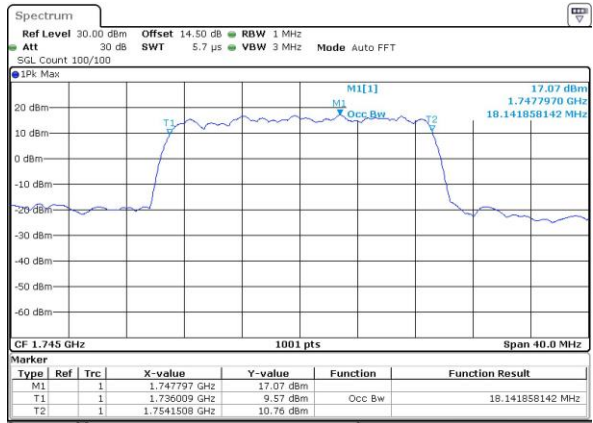

Date: 4.JUL.2017 20:25:55

Middle Channel / 15MHz / 16QAM

Date: 4.JUL.2017 20:26:06

Highest Channel / 15MHz / QPSK

Date: 4.JUL.2017 20:28:30

Highest Channel / 15MHz / 16QAM

Date: 4.JUL.2017 20:28:40

LTE Band 4

Lowest Channel / 20MHz / QPSK

Date: 4.JUL.2017 20:35:43

Lowest Channel / 20MHz / 16QAM

Date: 4.JUL.2017 20:35:53

Middle Channel / 20MHz / QPSK

Date: 4.JUL.2017 20:42:56

Middle Channel / 20MHz / 16QAM

Date: 4.JUL.2017 20:43:07

Highest Channel / 20MHz / QPSK

Date: 4.JUL.2017 20:45:31

Highest Channel / 20MHz / 16QAM

Date: 4.JUL.2017 20:45:41

LTE Band 5

Lowest Channel / 1.4MHz / QPSK

Date: 5 JUL 2017 13:59:12

Lowest Channel / 1.4MHz / 16QAM