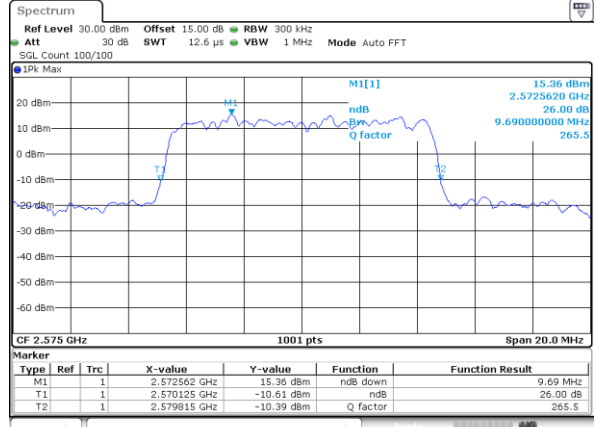

Lowest Channel / 10MHz / 16QAM

Date: 5 JUL 2017 16:39:12