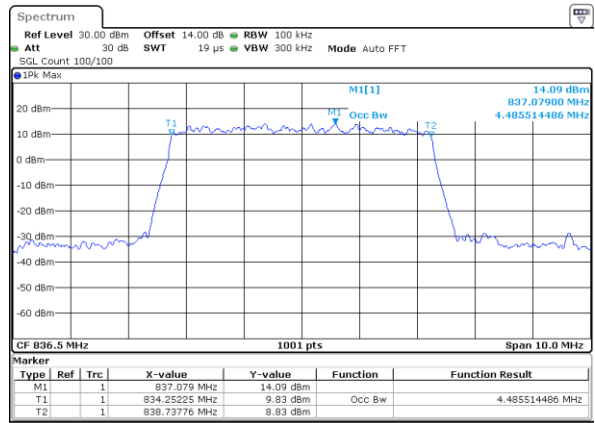

Middle Channel / 3MHz / 16QAM

Date: 5 JUL 2017 14:32:28

Highest Channel / 3MHz / QPSK

Date: 5 JUL 2017 14:33:51

Highest Channel / 3MHz / 16QAM

Date: 5 JUL 2017 14:35:01

LTE Band 5

Lowest Channel / 5MHz / QPSK

Date: 5 JUL 2017 14:47:29

Lowest Channel / 5MHz / 16QAM

Date: 5 JUL 2017 14:47:40

Middle Channel / 5MHz / QPSK

Date: 5 JUL 2017 14:56:41

Middle Channel / 5MHz / 16QAM

Date: 5 JUL 2017 14:56:51

Highest Channel / 5MHz / QPSK

Date: 5 JUL 2017 14:59:14

Highest Channel / 5MHz / 16QAM

Date: 5 JUL 2017 14:59:24