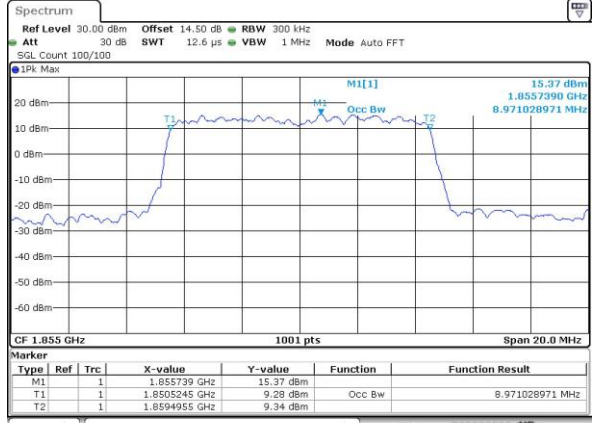

Lowest Channel / 10MHz / 16QAM

Date: 4.JUL.2017 00:05:51