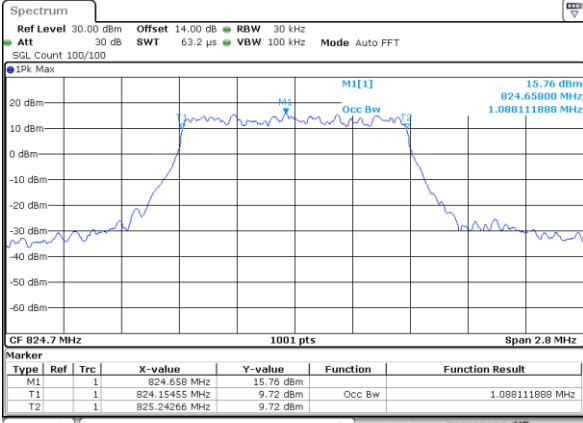

Highest Channel / 20MHz / QPSK

Date: 4.JUL.2017 20:45:31

Highest Channel / 20MHz / 16QAM

Date: 4.JUL.2017 20:45:41

LTE Band 5

Lowest Channel / 1.4MHz / QPSK

Date: 5 JUL 2017 13:59:12

Lowest Channel / 1.4MHz / 16QAM

Date: 5 JUL 2017 13:59:22

Middle Channel / 1.4MHz / QPSK

Date: 5 JUL 2017 14:08:25

Middle Channel / 1.4MHz / 16QAM

Date: 5 JUL 2017 14:08:35

Highest Channel / 1.4MHz / QPSK

Date: 5 JUL 2017 14:11:58

Highest Channel / 1.4MHz / 16QAM