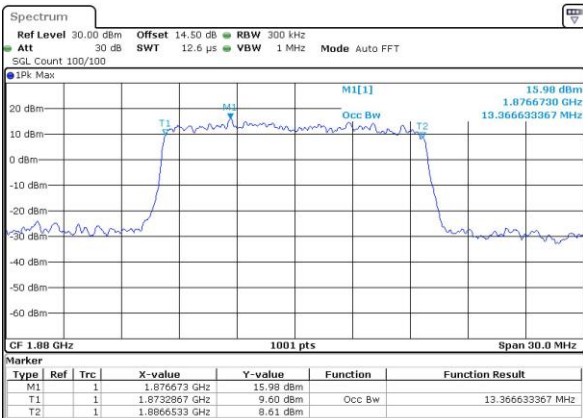

Middle Channel / 15MHz / QPSK

Date: 4.JUL.2017 00:29:57