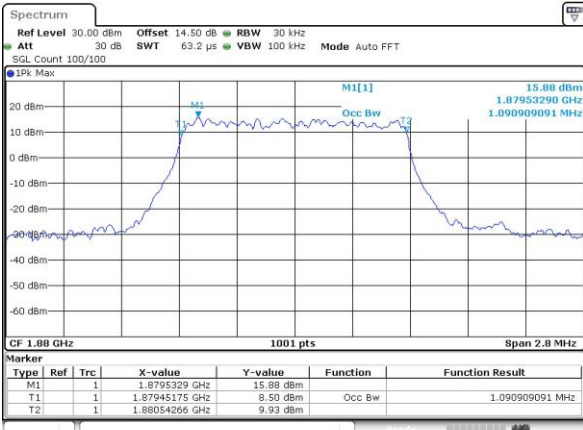

Mode	LTE Band 38 : 99%OBW(MHz)											
	1.4MHz		3MHz		5MHz		10MHz		15MHz		20MHz	
Mod.	QPSK	16QAM	QPSK	16QAM	QPSK	16QAM	QPSK	16QAM	QPSK	16QAM	QPSK	16QAM
Lowest CH	-	-	-	-	4.52	4.46	8.91	9.03	13.43	13.46	18.38	18.34
Middle CH	-	-	-	-	4.48	4.49	9.05	9.01	13.40	13.40	18.22	18.22
Highest CH	-	-	-	-	4.49	4.50	8.97	9.01	13.55	13.52	18.18	18.34

LTE Band 2

Lowest Channel / 1.4MHz / QPSK

Date: 3,JUL,2017 23:14:36

Lowest Channel / 1.4MHz / 16QAM

Date: 3,JUL,2017 23:14:46

Middle Channel / 1.4MHz / QPSK

Date: 3,JUL,2017 23:21:48

Middle Channel / 1.4MHz / 16QAM

Date: 3,JUL,2017 23:21:58

Highest Channel / 1.4MHz / QPSK

Date: 3,JUL,2017 23:24:21

Highest Channel / 1.4MHz / 16QAM

Date: 3,JUL,2017 23:24:32

LTE Band 2

Lowest Channel / 3MHz / QPSK

Date: 3, JUL 2017 23:31:36