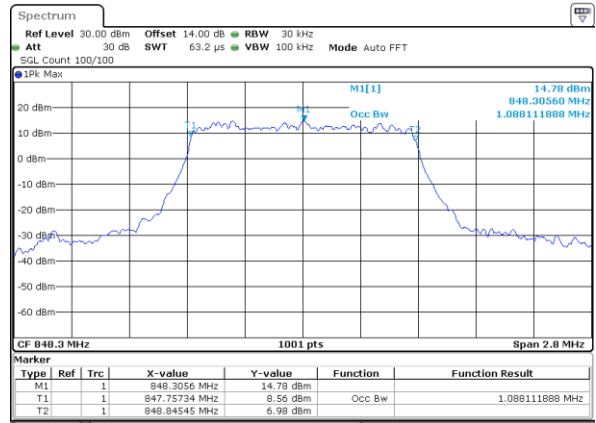

Highest Channel / 20MHz / QPSK

Date: 4.JUL.2017 20:45:31

Highest Channel / 20MHz / 16QAM

Date: 4.JUL.2017 20:45:41

LTE Band 5

Lowest Channel / 1.4MHz / QPSK

Date: 5 JUL 2017 13:59:12

Lowest Channel / 1.4MHz / 16QAM

Date: 5 JUL 2017 13:59:22

Middle Channel / 1.4MHz / QPSK

Date: 5 JUL 2017 14:08:25

Middle Channel / 1.4MHz / 16QAM

Date: 5 JUL 2017 14:08:35

Highest Channel / 1.4MHz / QPSK

Date: 5 JUL 2017 14:11:58

Highest Channel / 1.4MHz / 16QAM

Date: 5 JUL 2017 14:11:08

LTE Band 5

Lowest Channel / 3MHz / QPSK

Date: 5 JUL 2017 14:23:06

Lowest Channel / 3MHz / 16QAM

Date: 5 JUL 2017 14:23:16

Middle Channel / 3MHz / QPSK

Date: 5 JUL 2017 14:32:18