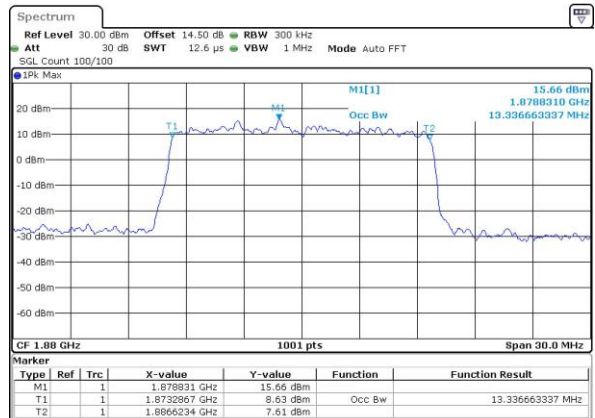

Middle Channel / 15MHz / 16QAM

Date: 4.JUL.2017 00:30:07