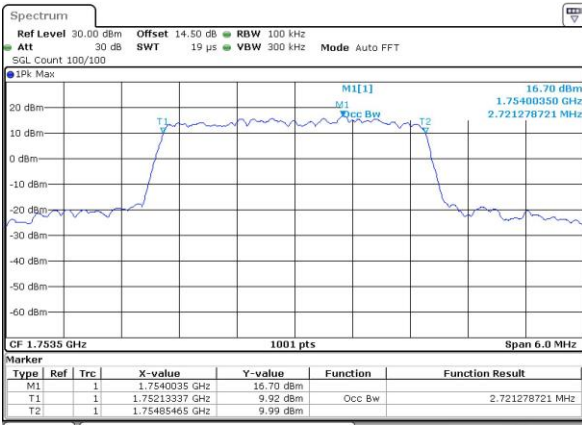

Date: 4.JUL.2017 19:20:23

Highest Channel / 1.4MHz / 16QAM

Date: 4.JUL.2017 19:20:33

LTE Band 4

Lowest Channel / 3MHz / QPSK

Date: 4.JUL.2017 19:27:38

Lowest Channel / 3MHz / 16QAM

Date: 4.JUL.2017 19:27:48

Middle Channel / 3MHz / QPSK

Date: 4.JUL.2017 19:34:53

Middle Channel / 3MHz / 16QAM

Date: 4.JUL.2017 19:35:03

Highest Channel / 3MHz / QPSK

Date: 4.JUL.2017 19:37:27

Highest Channel / 3MHz / 16QAM

Date: 4.JUL.2017 19:37:38

LTE Band 4

Lowest Channel / 5MHz / QPSK

Date: 4.JUL.2017 19:44:41

Lowest Channel / 5MHz / 16QAM

Date: 4.JUL.2017 19:44:52

Middle Channel / 5MHz / QPSK

Date: 4.JUL.2017 19:51:55

Middle Channel / 5MHz / 16QAM