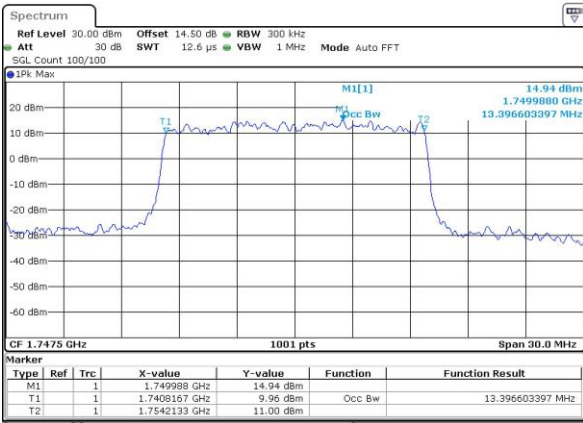

Highest Channel / 10MHz / 16QAM

Date: 4.JUL.2017 20:11:39

LTE Band 4

Lowest Channel / 15MHz / QPSK

Date: 4.JUL.2017 20:18:42

Lowest Channel / 15MHz / 16QAM

Date: 4.JUL.2017 20:18:52

Middle Channel / 15MHz / QPSK

Date: 4.JUL.2017 20:25:55

Middle Channel / 15MHz / 16QAM

Date: 4.JUL.2017 20:26:06

Highest Channel / 15MHz / QPSK

Date: 4.JUL.2017 20:28:30

Highest Channel / 15MHz / 16QAM

Date: 4.JUL.2017 20:28:40

LTE Band 4