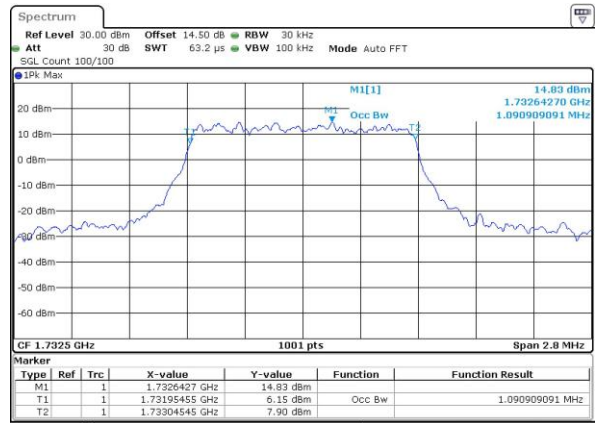

Middle Channel / 20MHz / 16QAM

Date: 4.JUL.2017 00:47:09

Highest Channel / 20MHz / QPSK

Date: 4.JUL.2017 00:49:33

Highest Channel / 20MHz / 16QAM

Date: 4.JUL.2017 00:49:44

LTE Band 4

Lowest Channel / 1.4MHz / QPSK

Date: 4.JUL.2017 19:10:34

Lowest Channel / 1.4MHz / 16QAM

Date: 4.JUL.2017 19:10:44

Middle Channel / 1.4MHz / QPSK

Date: 4.JUL.2017 19:17:48

Middle Channel / 1.4MHz / 16QAM

Date: 4.JUL.2017 19:17:59

Highest Channel / 1.4MHz / QPSK

Date: 4.JUL.2017 19:20:23

Highest Channel / 1.4MHz / 16QAM

Date: 4.JUL.2017 19:20:33

LTE Band 4

Lowest Channel / 3MHz / QPSK

Date: 4.JUL.2017 19:27:38

Lowest Channel / 3MHz / 16QAM

Date: 4.JUL.2017 19:27:48