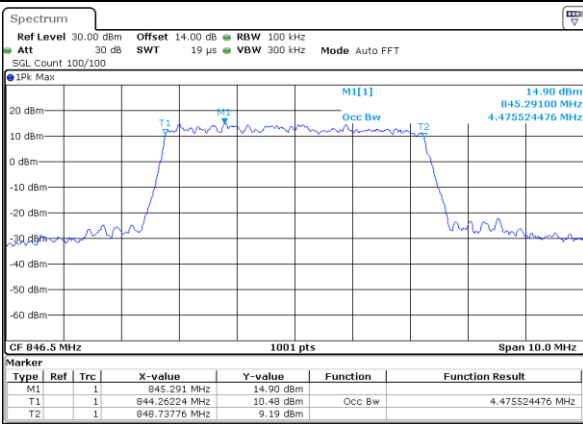

Middle Channel / 3MHz / 16QAM

Date: 5 JUL 2017 14:32:28

Highest Channel / 3MHz / QPSK

Date: 5 JUL 2017 14:33:51

Highest Channel / 3MHz / 16QAM

Date: 5 JUL 2017 14:35:01

LTE Band 5

Lowest Channel / 5MHz / QPSK

Date: 5 JUL 2017 14:47:29

Lowest Channel / 5MHz / 16QAM

Date: 5 JUL 2017 14:47:40

Middle Channel / 5MHz / QPSK

Date: 5 JUL 2017 14:56:41

Middle Channel / 5MHz / 16QAM

Date: 5 JUL 2017 14:56:51

Highest Channel / 5MHz / QPSK

Date: 5 JUL 2017 14:59:14

Highest Channel / 5MHz / 16QAM

Date: 5 JUL 2017 14:59:24