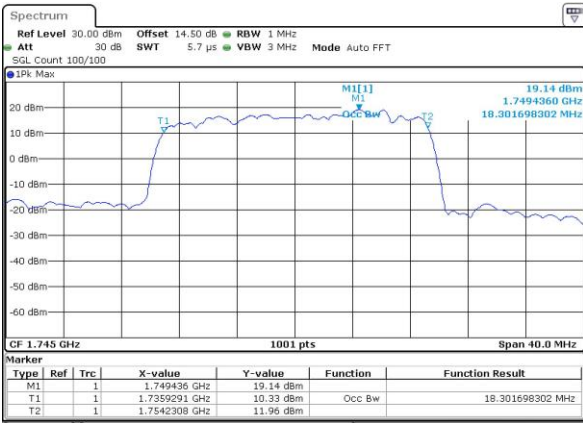

Date: 4.JUL.2017 20:25:55

Middle Channel / 15MHz / 16QAM

Date: 4.JUL.2017 20:26:06

Highest Channel / 15MHz / QPSK

Date: 4.JUL.2017 20:28:30

Highest Channel / 15MHz / 16QAM

Date: 4.JUL.2017 20:28:40

LTE Band 4

Lowest Channel / 20MHz / QPSK

Date: 4.JUL.2017 20:35:43

Lowest Channel / 20MHz / 16QAM

Date: 4.JUL.2017 20:35:53

Middle Channel / 20MHz / QPSK

Date: 4.JUL.2017 20:42:56

Middle Channel / 20MHz / 16QAM

Date: 4.JUL.2017 20:43:07

Highest Channel / 20MHz / QPSK

Date: 4.JUL.2017 20:45:31

Highest Channel / 20MHz / 16QAM

Date: 4.JUL.2017 20:45:41

LTE Band 5

Lowest Channel / 1.4MHz / QPSK

Date: 5 JUL 2017 13:59:12

Lowest Channel / 1.4MHz / 16QAM