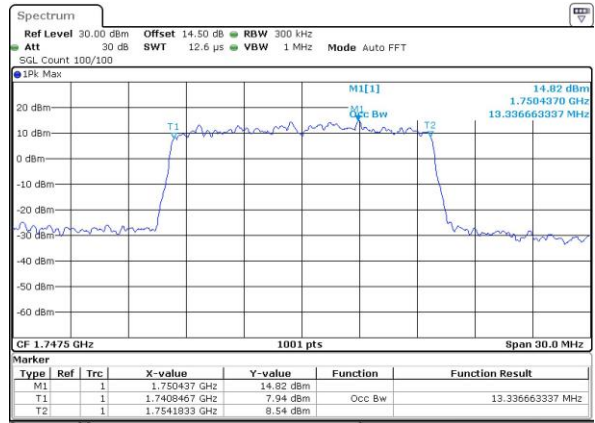

Highest Channel / 10MHz / 16QAM

Date: 4.JUL.2017 20:11:39

LTE Band 4

Lowest Channel / 15MHz / QPSK

Date: 4.JUL.2017 20:18:42

Lowest Channel / 15MHz / 16QAM

Date: 4.JUL.2017 20:18:52

Middle Channel / 15MHz / QPSK

Date: 4.JUL.2017 20:25:55

Middle Channel / 15MHz / 16QAM

Date: 4.JUL.2017 20:26:06

Highest Channel / 15MHz / QPSK

Date: 4.JUL.2017 20:28:30

Highest Channel / 15MHz / 16QAM

Date: 4.JUL.2017 20:28:40

LTE Band 4