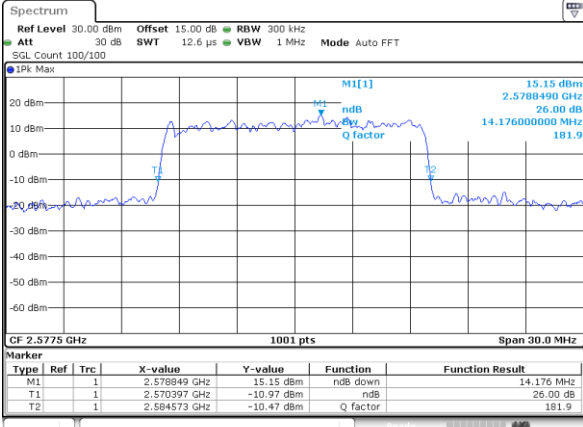

Highest Channel / 10MHz / 16QAM

Date: 5 JUL 2017 16:48:57

LTE Band 38

Lowest Channel / 15MHz / QPSK

Date: 5 JUL 2017 16:55:59

Lowest Channel / 15MHz / 16QAM

Date: 5 JUL 2017 16:56:09

Middle Channel / 15MHz / QPSK

Date: 5 JUL 2017 17:03:11

Middle Channel / 15MHz / 16QAM

Date: 5 JUL 2017 17:03:21

Highest Channel / 15MHz / QPSK

Date: 5 JUL 2017 17:05:46

Highest Channel / 15MHz / 16QAM

Date: 5 JUL 2017 17:05:56

LTE Band 38