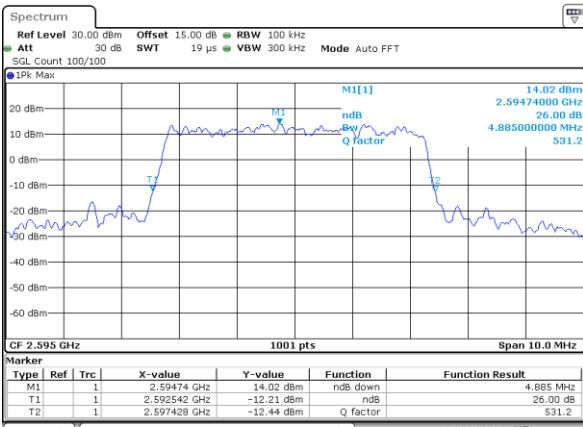

LTE Band 38

Lowest Channel / 5MHz / QPSK

Date: 5 JUL 2017 16:21:57

Lowest Channel / 5MHz / 16QAM

Date: 5 JUL 2017 16:22:07

Middle Channel / 5MHz / QPSK

Date: 5 JUL 2017 16:29:10

Middle Channel / 5MHz / 16QAM

Date: 5 JUL 2017 16:29:20

Highest Channel / 5MHz / QPSK

Date: 5 JUL 2017 16:31:43

Highest Channel / 5MHz / 16QAM

Date: 5 JUL 2017 16:31:53

LTE Band 38

Lowest Channel / 10MHz / QPSK

Date: 5 JUL 2017 16:39:01