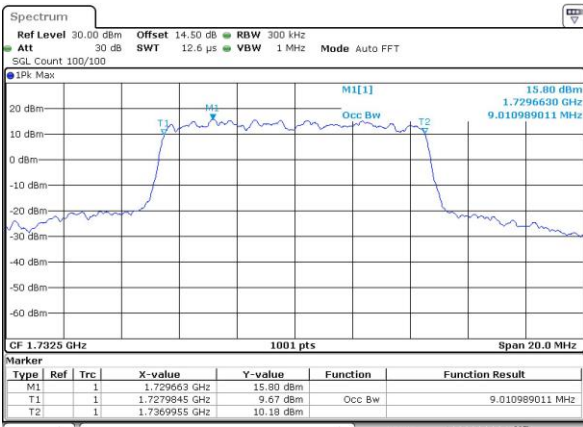

LTE Band 4

Lowest Channel / 5MHz / QPSK

Date: 4.JUL.2017 19:44:41

Lowest Channel / 5MHz / 16QAM

Date: 4.JUL.2017 19:44:52

Middle Channel / 5MHz / QPSK

Date: 4.JUL.2017 19:51:55

Middle Channel / 5MHz / 16QAM

Date: 4.JUL.2017 19:52:05

Highest Channel / 5MHz / QPSK

Date: 4.JUL.2017 19:54:29

Highest Channel / 5MHz / 16QAM

Date: 4.JUL.2017 19:54:39

LTE Band 4

Lowest Channel / 10MHz / QPSK

Date: 4.JUL.2017 20:01:42

Lowest Channel / 10MHz / 16QAM

Date: 4.JUL.2017 20:01:53

Middle Channel / 10MHz / QPSK

Date: 4.JUL.2017 20:08:55

Middle Channel / 10MHz / 16QAM

Date: 4.JUL.2017 20:09:05

Highest Channel / 10MHz / QPSK

Date: 4.JUL.2017 20:11:29