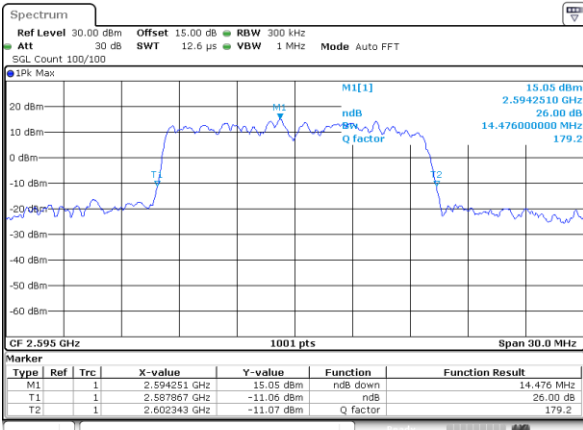

Highest Channel / 10MHz / 16QAM

Date: 5 JUL 2017 16:48:57

LTE Band 38

Lowest Channel / 15MHz / QPSK

Date: 5 JUL 2017 16:55:59

Lowest Channel / 15MHz / 16QAM

Date: 5 JUL 2017 16:56:09

Middle Channel / 15MHz / QPSK

Date: 5 JUL 2017 17:03:11

Middle Channel / 15MHz / 16QAM

Date: 5 JUL 2017 17:03:21

Highest Channel / 15MHz / QPSK

Date: 5 JUL 2017 17:05:46

Highest Channel / 15MHz / 16QAM

Date: 5 JUL 2017 17:05:56

LTE Band 38