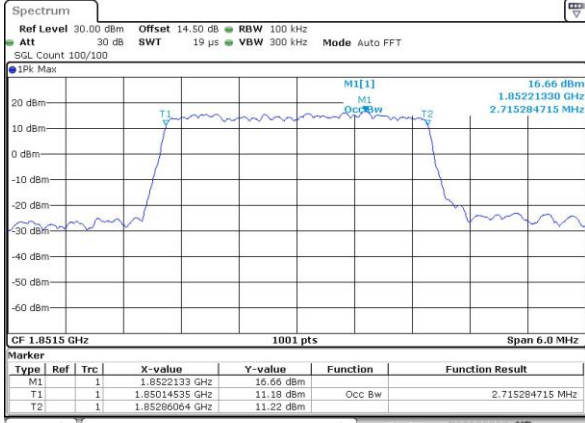

LTE Band 2

Lowest Channel / 1.4MHz / QPSK

Date: 3,JUL,2017 23:14:36

Lowest Channel / 1.4MHz / 16QAM

Date: 3,JUL,2017 23:14:46

Middle Channel / 1.4MHz / QPSK

Date: 3,JUL,2017 23:21:48

Middle Channel / 1.4MHz / 16QAM

Date: 3,JUL,2017 23:21:58

Highest Channel / 1.4MHz / QPSK

Date: 3,JUL,2017 23:24:21

Highest Channel / 1.4MHz / 16QAM

Date: 3,JUL,2017 23:24:32

LTE Band 2

Lowest Channel / 3MHz / QPSK

Date: 3, JUL 2017 23:31:36