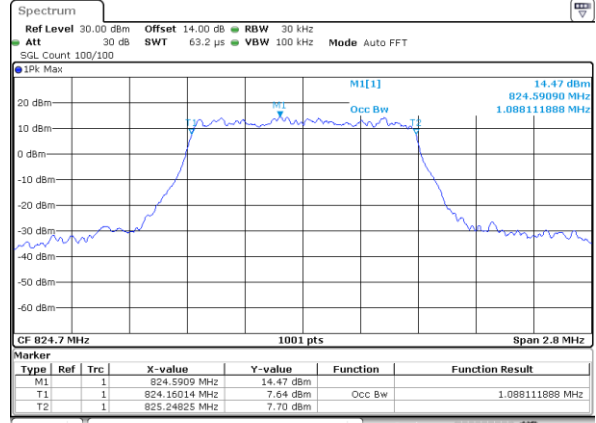

Highest Channel / 20MHz / QPSK

Date: 4.JUL.2017 20:45:31

Highest Channel / 20MHz / 16QAM

Date: 4.JUL.2017 20:45:41

LTE Band 5

Lowest Channel / 1.4MHz / QPSK

Date: 5 JUL 2017 13:59:12

Lowest Channel / 1.4MHz / 16QAM

Date: 5 JUL 2017 13:59:22

Middle Channel / 1.4MHz / QPSK

Date: 5 JUL 2017 14:08:25

Middle Channel / 1.4MHz / 16QAM

Date: 5 JUL 2017 14:08:35

Highest Channel / 1.4MHz / QPSK

Date: 5 JUL 2017 14:11:58

Highest Channel / 1.4MHz / 16QAM