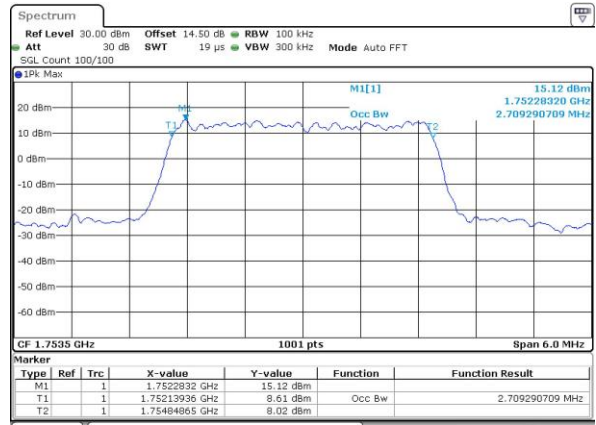

Date: 4.JUL.2017 19:20:23

Highest Channel / 1.4MHz / 16QAM

Date: 4.JUL.2017 19:20:33

LTE Band 4

Lowest Channel / 3MHz / QPSK

Date: 4.JUL.2017 19:27:38

Lowest Channel / 3MHz / 16QAM

Date: 4.JUL.2017 19:27:48

Middle Channel / 3MHz / QPSK

Date: 4.JUL.2017 19:34:53

Middle Channel / 3MHz / 16QAM

Date: 4.JUL.2017 19:35:03

Highest Channel / 3MHz / QPSK

Date: 4.JUL.2017 19:37:27

Highest Channel / 3MHz / 16QAM

Date: 4.JUL.2017 19:37:38

LTE Band 4

Lowest Channel / 5MHz / QPSK

Date: 4.JUL.2017 19:44:41

Lowest Channel / 5MHz / 16QAM

Date: 4.JUL.2017 19:44:52

Middle Channel / 5MHz / QPSK

Date: 4.JUL.2017 19:51:55

Middle Channel / 5MHz / 16QAM

Date: 4.JUL.2017 19:52:05

Highest Channel / 5MHz / QPSK

Date: 4.JUL.2017 19:54:29

Highest Channel / 5MHz / 16QAM

Date: 4.JUL.2017 19:54:39

LTE Band 4

Lowest Channel / 10MHz / QPSK

Date: 4.JUL.2017 20:01:42