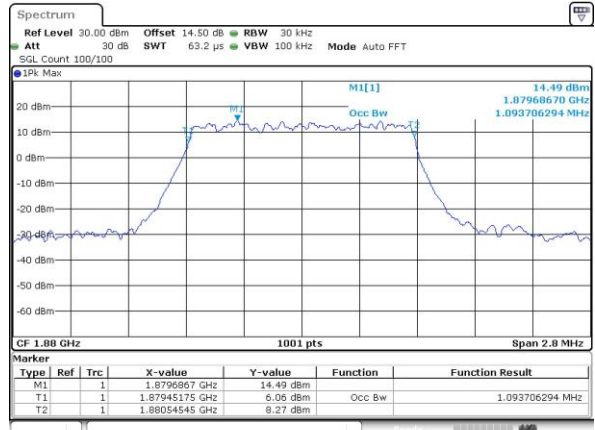

Mode	LTE Band 38 : 99%OBW(MHz)											
	1.4MHz		3MHz		5MHz		10MHz		15MHz		20MHz	
Mod.	QPSK	16QAM	QPSK	16QAM	QPSK	16QAM	QPSK	16QAM	QPSK	16QAM	QPSK	16QAM
Lowest CH	-	-	-	-	4.52	4.46	8.91	9.03	13.43	13.46	18.38	18.34
Middle CH	-	-	-	-	4.48	4.49	9.05	9.01	13.40	13.40	18.22	18.22
Highest CH	-	-	-	-	4.49	4.50	8.97	9.01	13.55	13.52	18.18	18.34

LTE Band 2

Lowest Channel / 1.4MHz / QPSK

Date: 3,JUL,2017 23:14:36

Lowest Channel / 1.4MHz / 16QAM

Date: 3,JUL,2017 23:14:46

Middle Channel / 1.4MHz / QPSK

Date: 3,JUL,2017 23:21:48

Middle Channel / 1.4MHz / 16QAM

Date: 3,JUL,2017 23:21:58

Highest Channel / 1.4MHz / QPSK

Date: 3,JUL,2017 23:24:21

Highest Channel / 1.4MHz / 16QAM

Date: 3,JUL,2017 23:24:32

LTE Band 2

Lowest Channel / 3MHz / QPSK

Date: 3, JUL 2017 23:31:36