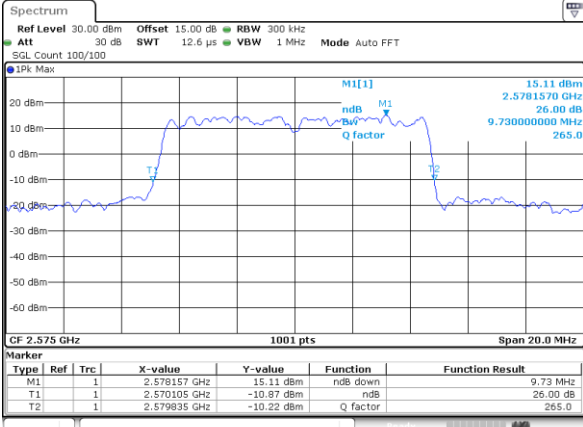

Date: 5 JUL 2017 16:29:20

Highest Channel / 5MHz / QPSK

Date: 5 JUL 2017 16:31:43

Highest Channel / 5MHz / 16QAM

Date: 5 JUL 2017 16:31:53

LTE Band 38

Lowest Channel / 10MHz / QPSK

Date: 5 JUL 2017 16:39:01