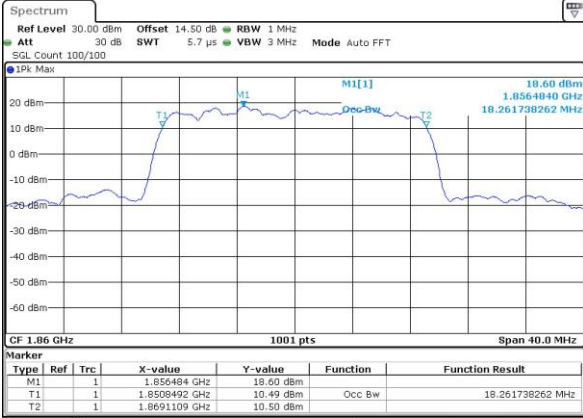

Highest Channel / 10MHz / QPSK

Date: 4.JUL.2017 00:15:29

Highest Channel / 10MHz / 16QAM

Date: 4.JUL.2017 00:15:39

LTE Band 2

Lowest Channel / 15MHz / QPSK

Date: 4.JUL.2017 00:22:43

Lowest Channel / 15MHz / 16QAM

Date: 4.JUL.2017 00:22:53

Middle Channel / 15MHz / QPSK

Date: 4.JUL.2017 00:29:57

Middle Channel / 15MHz / 16QAM

Date: 4.JUL.2017 00:30:07

Highest Channel / 15MHz / QPSK

Date: 4.JUL.2017 00:32:32

Highest Channel / 15MHz / 16QAM

Date: 4.JUL.2017 00:32:42

LTE Band 2

Lowest Channel / 20MHz / QPSK

Date: 4.JUL.2017 00:39:45

Lowest Channel / 20MHz / 16QAM

Date: 4.JUL.2017 00:39:56

Middle Channel / 20MHz / QPSK

Date: 4.JUL.2017 00:46:59