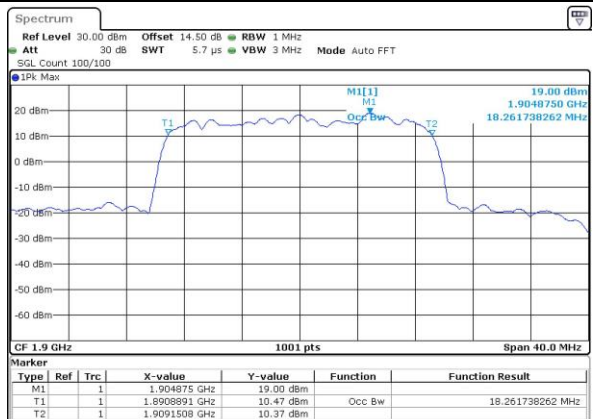

Middle Channel / 20MHz / 16QAM

Date: 4.JUL.2017 00:47:09

Highest Channel / 20MHz / QPSK

Date: 4.JUL.2017 00:49:33

Highest Channel / 20MHz / 16QAM

Date: 4.JUL.2017 00:49:44

LTE Band 4

Lowest Channel / 1.4MHz / QPSK

Date: 4.JUL.2017 19:10:34

Lowest Channel / 1.4MHz / 16QAM

Date: 4.JUL.2017 19:10:44

Middle Channel / 1.4MHz / QPSK

Date: 4.JUL.2017 19:17:48

Middle Channel / 1.4MHz / 16QAM

Date: 4.JUL.2017 19:17:59

Highest Channel / 1.4MHz / QPSK