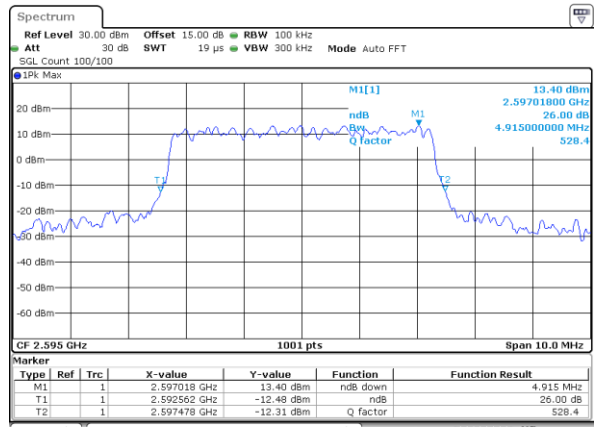

LTE Band 38

Lowest Channel / 5MHz / QPSK

Date: 5 JUL 2017 16:21:57

Lowest Channel / 5MHz / 16QAM

Date: 5 JUL 2017 16:22:07

Middle Channel / 5MHz / QPSK

Date: 5 JUL 2017 16:29:10

Middle Channel / 5MHz / 16QAM

Date: 5 JUL 2017 16:29:20

Highest Channel / 5MHz / QPSK

Date: 5 JUL 2017 16:31:43

Highest Channel / 5MHz / 16QAM

Date: 5 JUL 2017 16:31:53

LTE Band 38

Lowest Channel / 10MHz / QPSK

Date: 5 JUL 2017 16:39:01