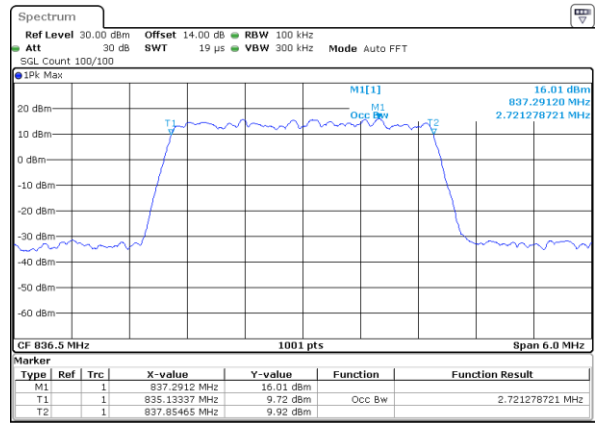

Date: 5 JUL 2017 14:11:08

LTE Band 5

Lowest Channel / 3MHz / QPSK

Date: 5 JUL 2017 14:23:06

Lowest Channel / 3MHz / 16QAM

Date: 5 JUL 2017 14:23:16

Middle Channel / 3MHz / QPSK

Date: 5 JUL 2017 14:32:18

Middle Channel / 3MHz / 16QAM

Date: 5 JUL 2017 14:32:28

Highest Channel / 3MHz / QPSK

Date: 5 JUL 2017 14:33:51

Highest Channel / 3MHz / 16QAM

Date: 5 JUL 2017 14:35:01

LTE Band 5

Lowest Channel / 5MHz / QPSK