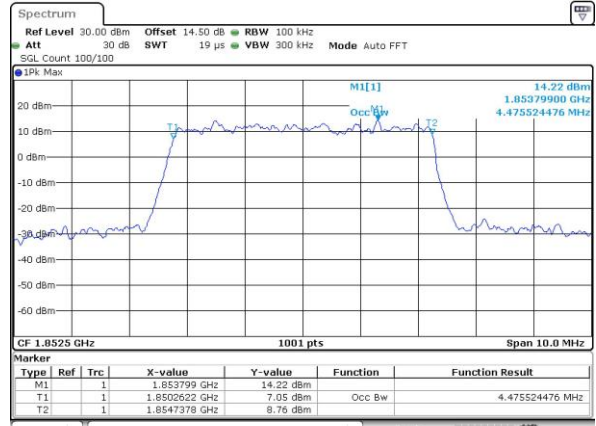

Highest Channel / 3MHz / 16QAM

Date: 3, JUL 2017 23:41:35

LTE Band 2

Lowest Channel / 5MHz / QPSK

Date: 3, JUL, 2017 23:48:39

Lowest Channel / 5MHz / 16QAM

Date: 3, JUL, 2017 23:48:49

Middle Channel / 5MHz / QPSK