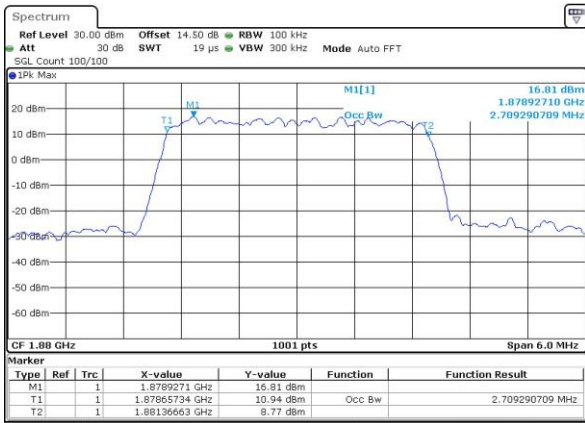

Middle Channel / 3MHz / QPSK

Date: 3, JUL 2017 23:38:49