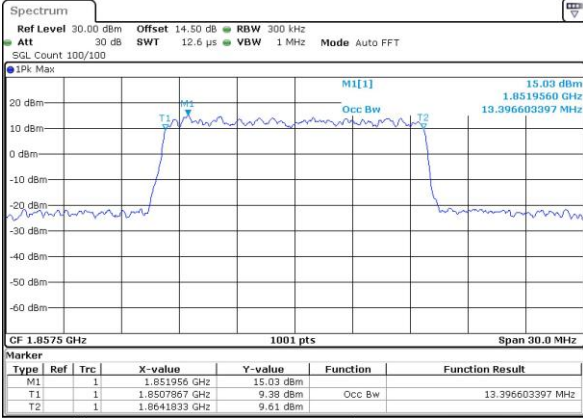

Highest Channel / 10MHz / QPSK

Date: 4.JUL.2017 00:15:29

Highest Channel / 10MHz / 16QAM

Date: 4.JUL.2017 00:15:39

LTE Band 2

Lowest Channel / 15MHz / QPSK

Date: 4.JUL.2017 00:22:43

Lowest Channel / 15MHz / 16QAM