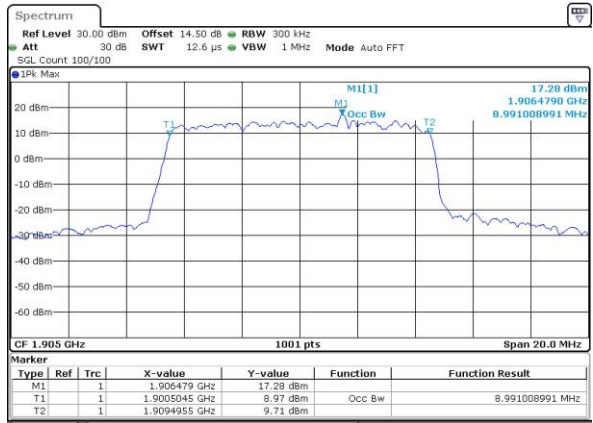

Date: 3, JUL, 2017 23:55:52

Middle Channel / 5MHz / 16QAM

Date: 3, JUL, 2017 23:56:02

Highest Channel / 5MHz / QPSK

Date: 3, JUL, 2017 23:58:27

Highest Channel / 5MHz / 16QAM

Date: 3, JUL, 2017 23:58:37

LTE Band 2

Lowest Channel / 10MHz / QPSK

Date: 4.JUL.2017 00:05:40

Lowest Channel / 10MHz / 16QAM

Date: 4.JUL.2017 00:05:51

Middle Channel / 10MHz / QPSK

Date: 4.JUL.2017 00:12:55

Middle Channel / 10MHz / 16QAM

Date: 4.JUL.2017 00:13:05

Highest Channel / 10MHz / QPSK

Date: 4.JUL.2017 00:15:29

Highest Channel / 10MHz / 16QAM

Date: 4.JUL.2017 00:15:39

LTE Band 2

Lowest Channel / 15MHz / QPSK

Date: 4.JUL.2017 00:22:43

Lowest Channel / 15MHz / 16QAM