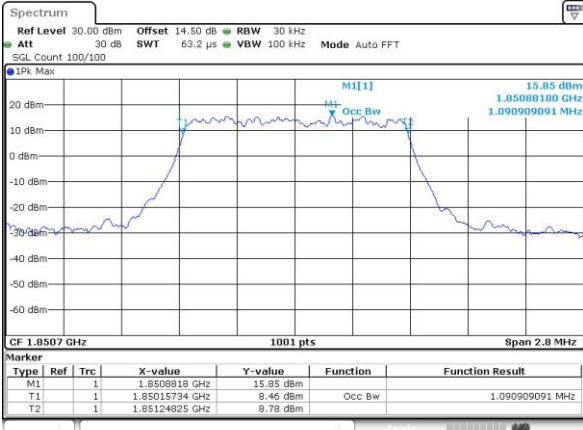

LTE Band 2

Lowest Channel / 1.4MHz / QPSK

Date: 3,JUL,2017 23:14:36