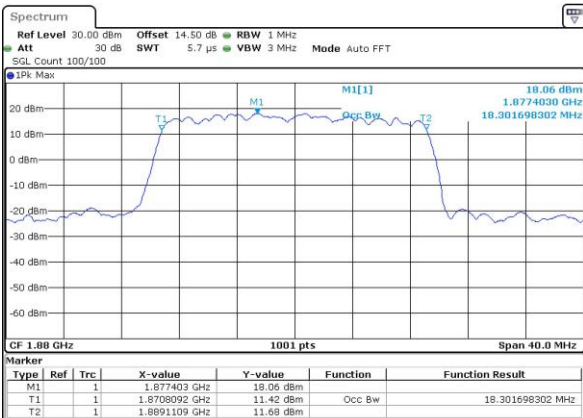

Date: 4.JUL.2017 00:32:42

LTE Band 2

Lowest Channel / 20MHz / QPSK

Date: 4.JUL.2017 00:39:45

Lowest Channel / 20MHz / 16QAM

Date: 4.JUL.2017 00:39:56

Middle Channel / 20MHz / QPSK

Date: 4.JUL.2017 00:46:59

Middle Channel / 20MHz / 16QAM

Date: 4.JUL.2017 00:47:09

Highest Channel / 20MHz / QPSK

Date: 4.JUL.2017 00:49:33

Highest Channel / 20MHz / 16QAM

Date: 4.JUL.2017 00:49:44

LTE Band 4

Lowest Channel / 1.4MHz / QPSK