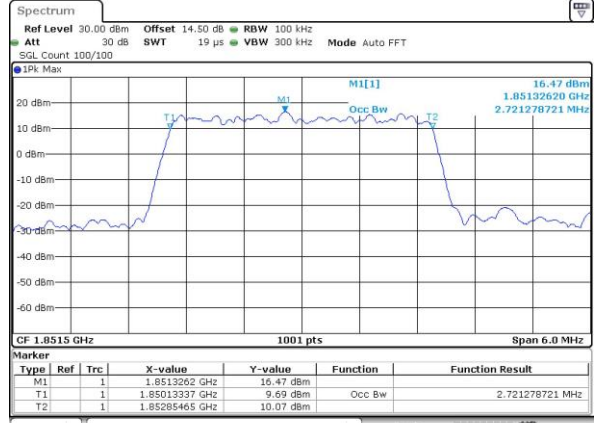

Lowest Channel / 3MHz / 16QAM

Date: 3, JUL 2017 23:31:46