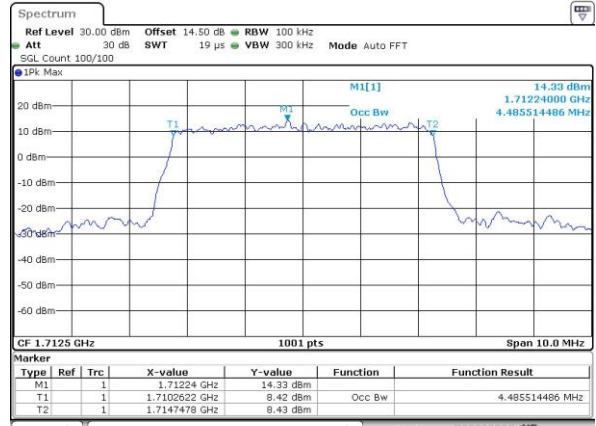

Lowest Channel / 5MHz / 16QAM

Date: 4.JUL.2017 19:44:52