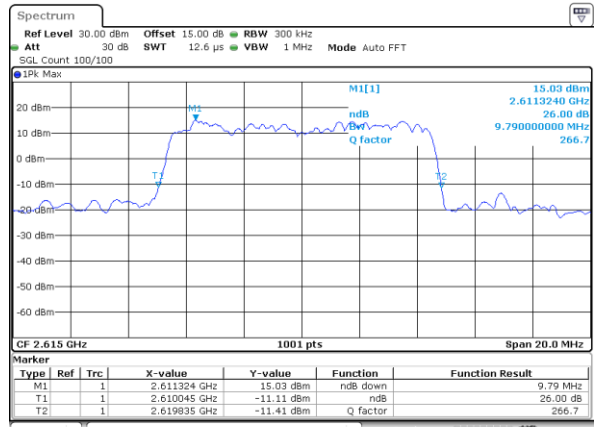

Date: 5 JUL 2017 16:29:20

Highest Channel / 5MHz / QPSK

Date: 5 JUL 2017 16:31:43

Highest Channel / 5MHz / 16QAM

Date: 5 JUL 2017 16:31:53

LTE Band 38

Lowest Channel / 10MHz / QPSK

Date: 5 JUL 2017 16:39:01

Lowest Channel / 10MHz / 16QAM

Date: 5 JUL 2017 16:39:12

Middle Channel / 10MHz / QPSK

Date: 5 JUL 2017 16:46:14

Middle Channel / 10MHz / 16QAM

Date: 5 JUL 2017 16:46:24

Highest Channel / 10MHz / QPSK

Date: 5 JUL 2017 16:48:47

Highest Channel / 10MHz / 16QAM

Date: 5 JUL 2017 16:48:57

LTE Band 38

Lowest Channel / 15MHz / QPSK

Date: 5 JUL 2017 16:55:59

Lowest Channel / 15MHz / 16QAM

Date: 5 JUL 2017 16:56:09

Middle Channel / 15MHz / QPSK