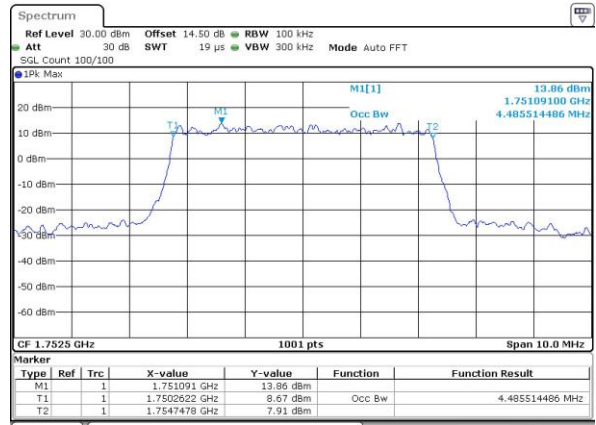

LTE Band 4

Lowest Channel / 5MHz / QPSK

Date: 4.JUL.2017 19:44:41

Lowest Channel / 5MHz / 16QAM

Date: 4.JUL.2017 19:44:52

Middle Channel / 5MHz / QPSK

Date: 4.JUL.2017 19:51:55

Middle Channel / 5MHz / 16QAM

Date: 4.JUL.2017 19:52:05

Highest Channel / 5MHz / QPSK

Date: 4.JUL.2017 19:54:29

Highest Channel / 5MHz / 16QAM

Date: 4.JUL.2017 19:54:39

LTE Band 4

Lowest Channel / 10MHz / QPSK

Date: 4.JUL.2017 20:01:42