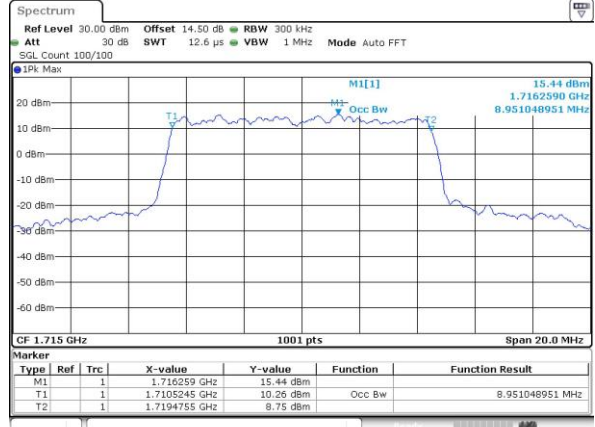

Lowest Channel / 10MHz / 16QAM

Date: 4.JUL.2017 20:01:53