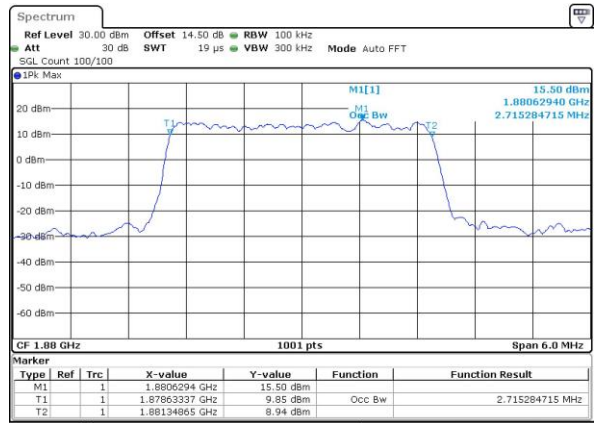

Date: 3,JUL,2017 23:21:58

Highest Channel / 1.4MHz / QPSK

Date: 3,JUL,2017 23:24:21

Highest Channel / 1.4MHz / 16QAM

Date: 3,JUL,2017 23:24:32

LTE Band 2

Lowest Channel / 3MHz / QPSK

Date: 3, JUL 2017 23:31:36

Lowest Channel / 3MHz / 16QAM

Date: 3, JUL 2017 23:31:46

Middle Channel / 3MHz / QPSK

Date: 3, JUL 2017 23:38:49

Middle Channel / 3MHz / 16QAM

Date: 3, JUL 2017 23:39:00

Highest Channel / 3MHz / QPSK

Date: 3, JUL 2017 23:41:24

Highest Channel / 3MHz / 16QAM

Date: 3, JUL 2017 23:41:35

LTE Band 2

Lowest Channel / 5MHz / QPSK

Date: 3, JUL, 2017 23:48:39

Lowest Channel / 5MHz / 16QAM

Date: 3, JUL, 2017 23:48:49

Middle Channel / 5MHz / QPSK