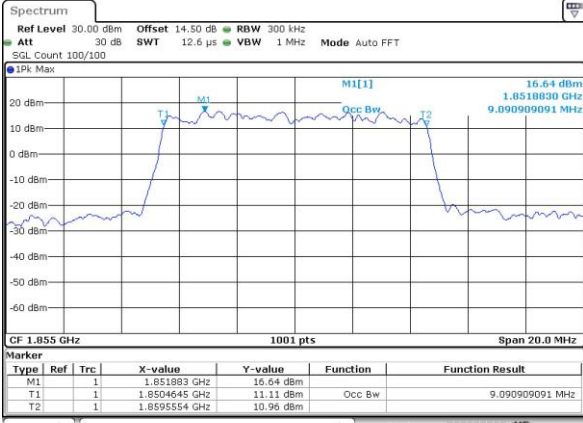

LTE Band 2

Lowest Channel / 10MHz / QPSK

Date: 4.JUL.2017 00:05:40