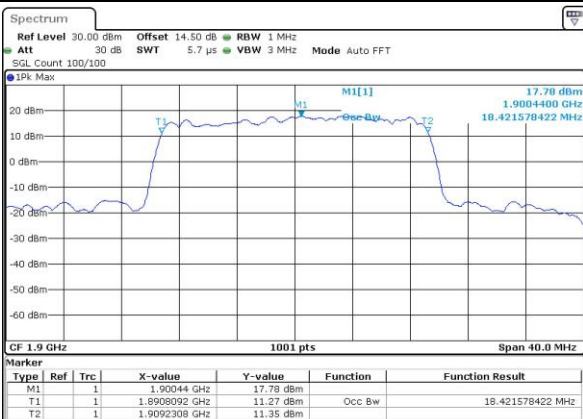

Date: 4.JUL.2017 00:32:42

LTE Band 2

Lowest Channel / 20MHz / QPSK

Date: 4.JUL.2017 00:39:45

Lowest Channel / 20MHz / 16QAM

Date: 4.JUL.2017 00:39:56

Middle Channel / 20MHz / QPSK

Date: 4.JUL.2017 00:46:59

Middle Channel / 20MHz / 16QAM

Date: 4.JUL.2017 00:47:09

Highest Channel / 20MHz / QPSK

Date: 4.JUL.2017 00:49:33

Highest Channel / 20MHz / 16QAM

Date: 4.JUL.2017 00:49:44

LTE Band 4

Lowest Channel / 1.4MHz / QPSK