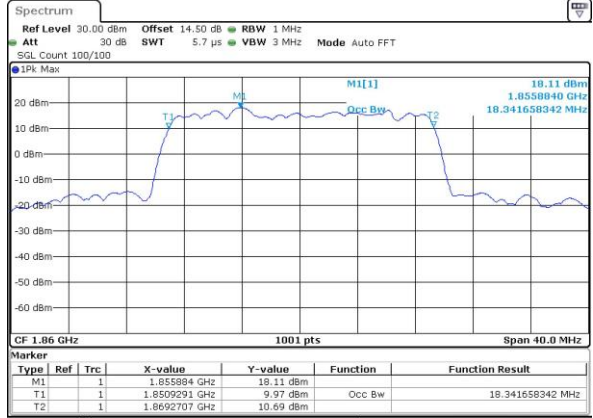

Date: 4.JUL.2017 00:32:42

LTE Band 2

Lowest Channel / 20MHz / QPSK

Date: 4.JUL.2017 00:39:45

Lowest Channel / 20MHz / 16QAM

Date: 4.JUL.2017 00:39:56

Middle Channel / 20MHz / QPSK

Date: 4.JUL.2017 00:46:59

Middle Channel / 20MHz / 16QAM

Date: 4.JUL.2017 00:47:09

Highest Channel / 20MHz / QPSK

Date: 4.JUL.2017 00:49:33

Highest Channel / 20MHz / 16QAM

Date: 4.JUL.2017 00:49:44

LTE Band 4

Lowest Channel / 1.4MHz / QPSK