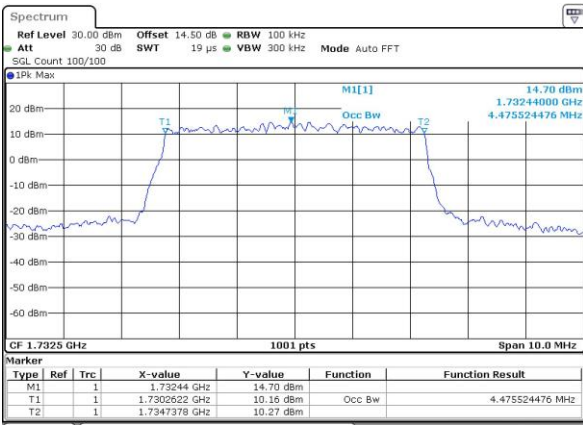

LTE Band 4

Lowest Channel / 5MHz / QPSK

Date: 4.JUL.2017 19:44:41

Lowest Channel / 5MHz / 16QAM

Date: 4.JUL.2017 19:44:52

Middle Channel / 5MHz / QPSK

Date: 4.JUL.2017 19:51:55

Middle Channel / 5MHz / 16QAM

Date: 4.JUL.2017 19:52:05

Highest Channel / 5MHz / QPSK

Date: 4.JUL.2017 19:54:29

Highest Channel / 5MHz / 16QAM

Date: 4.JUL.2017 19:54:39

LTE Band 4

Lowest Channel / 10MHz / QPSK

Date: 4.JUL.2017 20:01:42