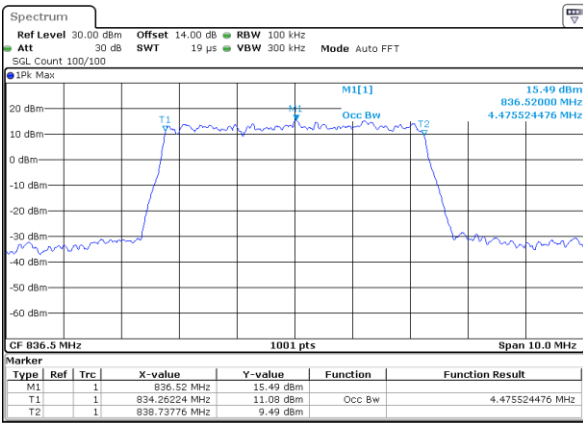

Date: 5 JUL 2017 14:11:08

LTE Band 5

Lowest Channel / 3MHz / QPSK

Date: 5 JUL 2017 14:23:06

Lowest Channel / 3MHz / 16QAM

Date: 5 JUL 2017 14:23:16

Middle Channel / 3MHz / QPSK

Date: 5 JUL 2017 14:32:18

Middle Channel / 3MHz / 16QAM

Date: 5 JUL 2017 14:32:28

Highest Channel / 3MHz / QPSK

Date: 5 JUL 2017 14:33:51

Highest Channel / 3MHz / 16QAM

Date: 5 JUL 2017 14:35:01

LTE Band 5

Lowest Channel / 5MHz / QPSK

Date: 5 JUL 2017 14:47:29

Lowest Channel / 5MHz / 16QAM

Date: 5 JUL 2017 14:47:40

Middle Channel / 5MHz / QPSK

Date: 5 JUL 2017 14:56:41

Middle Channel / 5MHz / 16QAM

Date: 5 JUL 2017 14:56:51

Highest Channel / 5MHz / QPSK