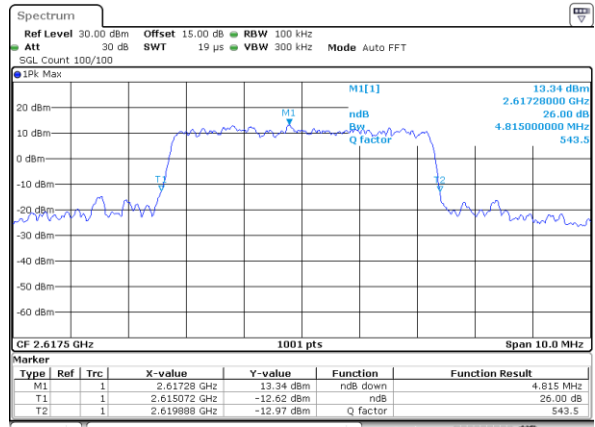

LTE Band 38

Lowest Channel / 5MHz / QPSK

Date: 5 JUL 2017 16:21:57

Lowest Channel / 5MHz / 16QAM

Date: 5 JUL 2017 16:22:07

Middle Channel / 5MHz / QPSK

Date: 5 JUL 2017 16:29:10

Middle Channel / 5MHz / 16QAM

Date: 5 JUL 2017 16:29:20

Highest Channel / 5MHz / QPSK

Date: 5 JUL 2017 16:31:43

Highest Channel / 5MHz / 16QAM

Date: 5 JUL 2017 16:31:53

LTE Band 38

Lowest Channel / 10MHz / QPSK

Date: 5 JUL 2017 16:39:01