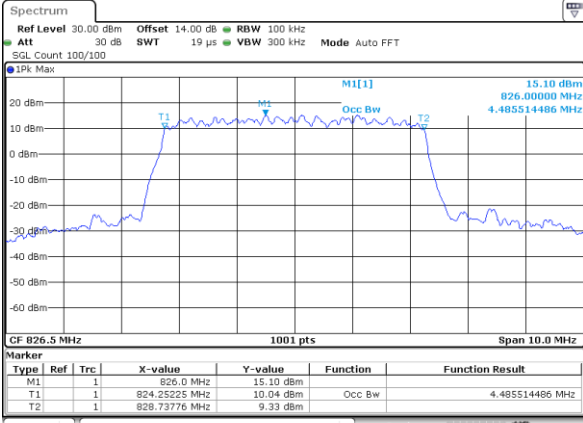

Date: 5 JUL 2017 14:11:08

LTE Band 5

Lowest Channel / 3MHz / QPSK

Date: 5 JUL 2017 14:23:06

Lowest Channel / 3MHz / 16QAM

Date: 5 JUL 2017 14:23:16

Middle Channel / 3MHz / QPSK

Date: 5 JUL 2017 14:32:18

Middle Channel / 3MHz / 16QAM

Date: 5 JUL 2017 14:32:28

Highest Channel / 3MHz / QPSK

Date: 5 JUL 2017 14:33:51

Highest Channel / 3MHz / 16QAM

Date: 5 JUL 2017 14:35:01

LTE Band 5

Lowest Channel / 5MHz / QPSK

Date: 5 JUL 2017 14:47:29

Lowest Channel / 5MHz / 16QAM

Date: 5 JUL 2017 14:47:40

Middle Channel / 5MHz / QPSK

Date: 5 JUL 2017 14:56:41

Middle Channel / 5MHz / 16QAM

Date: 5 JUL 2017 14:56:51

Highest Channel / 5MHz / QPSK