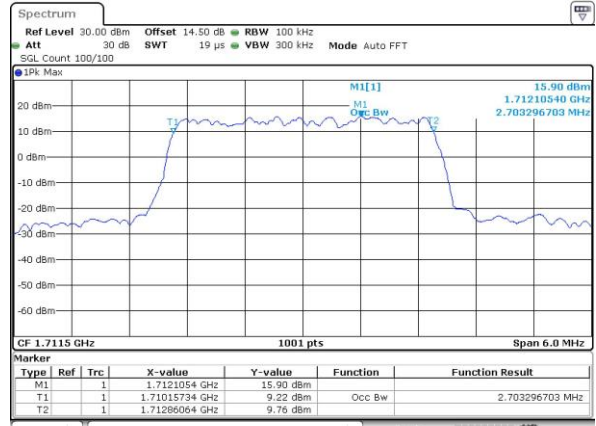

Date: 4.JUL.2017 19:20:23

Highest Channel / 1.4MHz / 16QAM

Date: 4.JUL.2017 19:20:33

LTE Band 4

Lowest Channel / 3MHz / QPSK

Date: 4.JUL.2017 19:27:38

Lowest Channel / 3MHz / 16QAM

Date: 4.JUL.2017 19:27:48