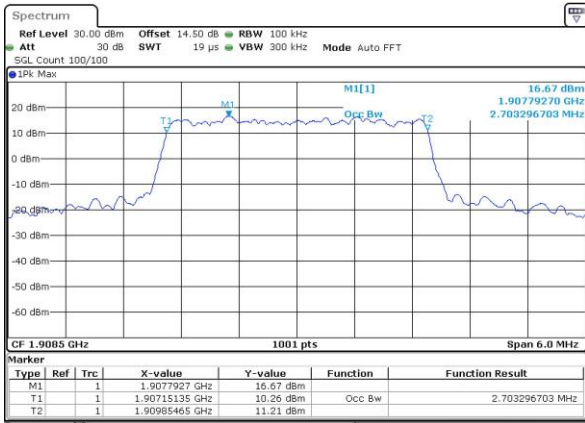

Date: 3,JUL,2017 23:21:58

Highest Channel / 1.4MHz / QPSK

Date: 3,JUL,2017 23:24:21

Highest Channel / 1.4MHz / 16QAM

Date: 3,JUL,2017 23:24:32

LTE Band 2

Lowest Channel / 3MHz / QPSK

Date: 3, JUL 2017 23:31:36

Lowest Channel / 3MHz / 16QAM

Date: 3, JUL 2017 23:31:46

Middle Channel / 3MHz / QPSK

Date: 3, JUL 2017 23:38:49

Middle Channel / 3MHz / 16QAM

Date: 3, JUL 2017 23:39:00

Highest Channel / 3MHz / QPSK

Date: 3, JUL 2017 23:41:24

Highest Channel / 3MHz / 16QAM

Date: 3, JUL 2017 23:41:35

LTE Band 2

Lowest Channel / 5MHz / QPSK

Date: 3, JUL, 2017 23:48:39

Lowest Channel / 5MHz / 16QAM

Date: 3, JUL, 2017 23:48:49

Middle Channel / 5MHz / QPSK