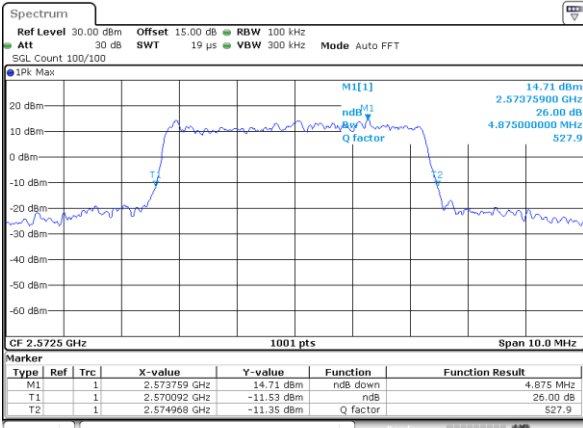

LTE Band 38

Lowest Channel / 5MHz / QPSK

Date: 5 JUL 2017 16:21:57

Lowest Channel / 5MHz / 16QAM

Date: 5 JUL 2017 16:22:07

Middle Channel / 5MHz / QPSK

Date: 5 JUL 2017 16:29:10

Middle Channel / 5MHz / 16QAM

Date: 5 JUL 2017 16:29:20

Highest Channel / 5MHz / QPSK

Date: 5 JUL 2017 16:31:43

Highest Channel / 5MHz / 16QAM

Date: 5 JUL 2017 16:31:53

LTE Band 38

Lowest Channel / 10MHz / QPSK

Date: 5 JUL 2017 16:39:01