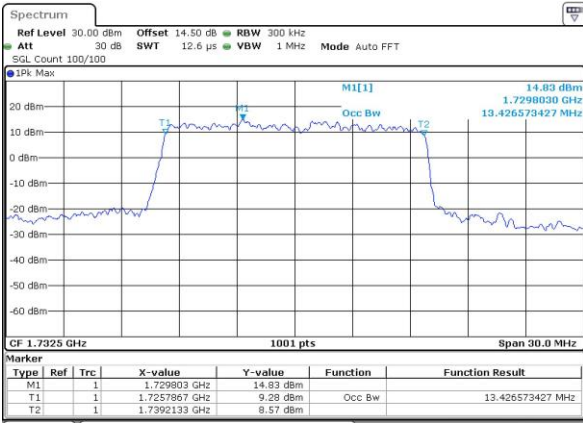

Highest Channel / 10MHz / 16QAM

Date: 4.JUL.2017 20:11:39

LTE Band 4

Lowest Channel / 15MHz / QPSK

Date: 4.JUL.2017 20:18:42

Lowest Channel / 15MHz / 16QAM

Date: 4.JUL.2017 20:18:52

Middle Channel / 15MHz / QPSK

Date: 4.JUL.2017 20:25:55

Middle Channel / 15MHz / 16QAM

Date: 4.JUL.2017 20:26:06

Highest Channel / 15MHz / QPSK

Date: 4.JUL.2017 20:28:30

Highest Channel / 15MHz / 16QAM

Date: 4.JUL.2017 20:28:40

LTE Band 4