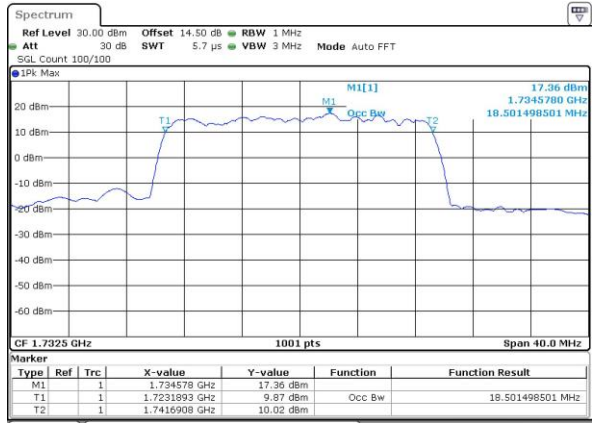

Highest Channel / 10MHz / 16QAM

Date: 4.JUL.2017 20:11:39

LTE Band 4

Lowest Channel / 15MHz / QPSK

Date: 4.JUL.2017 20:18:42

Lowest Channel / 15MHz / 16QAM

Date: 4.JUL.2017 20:18:52

Middle Channel / 15MHz / QPSK

Date: 4.JUL.2017 20:25:55

Middle Channel / 15MHz / 16QAM

Date: 4.JUL.2017 20:26:06

Highest Channel / 15MHz / QPSK

Date: 4.JUL.2017 20:28:30

Highest Channel / 15MHz / 16QAM

Date: 4.JUL.2017 20:28:40

LTE Band 4

Lowest Channel / 20MHz / QPSK

Date: 4.JUL.2017 20:35:43

Lowest Channel / 20MHz / 16QAM

Date: 4.JUL.2017 20:35:53

Middle Channel / 20MHz / QPSK

Date: 4.JUL.2017 20:42:56

Middle Channel / 20MHz / 16QAM

Date: 4.JUL.2017 20:43:07

Highest Channel / 20MHz / QPSK

Date: 4.JUL.2017 20:45:31

Highest Channel / 20MHz / 16QAM

Date: 4.JUL.2017 20:45:41

LTE Band 5

Lowest Channel / 1.4MHz / QPSK

Date: 5 JUL 2017 13:59:12

Lowest Channel / 1.4MHz / 16QAM