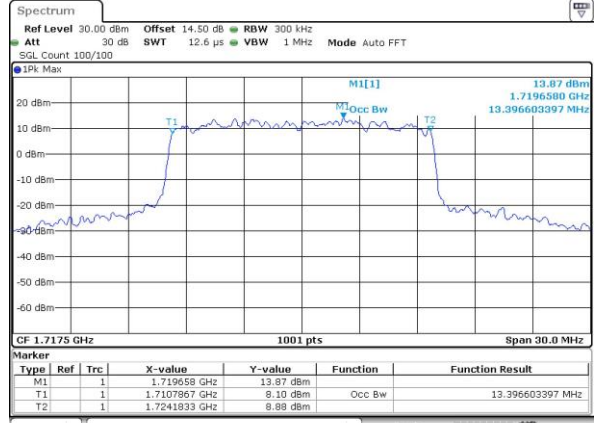

Highest Channel / 10MHz / 16QAM

Date: 4.JUL.2017 20:11:39

LTE Band 4

Lowest Channel / 15MHz / QPSK

Date: 4.JUL.2017 20:18:42

Lowest Channel / 15MHz / 16QAM

Date: 4.JUL.2017 20:18:52

Middle Channel / 15MHz / QPSK

Date: 4.JUL.2017 20:25:55

Middle Channel / 15MHz / 16QAM

Date: 4.JUL.2017 20:26:06

Highest Channel / 15MHz / QPSK

Date: 4.JUL.2017 20:28:30

Highest Channel / 15MHz / 16QAM

Date: 4.JUL.2017 20:28:40

LTE Band 4