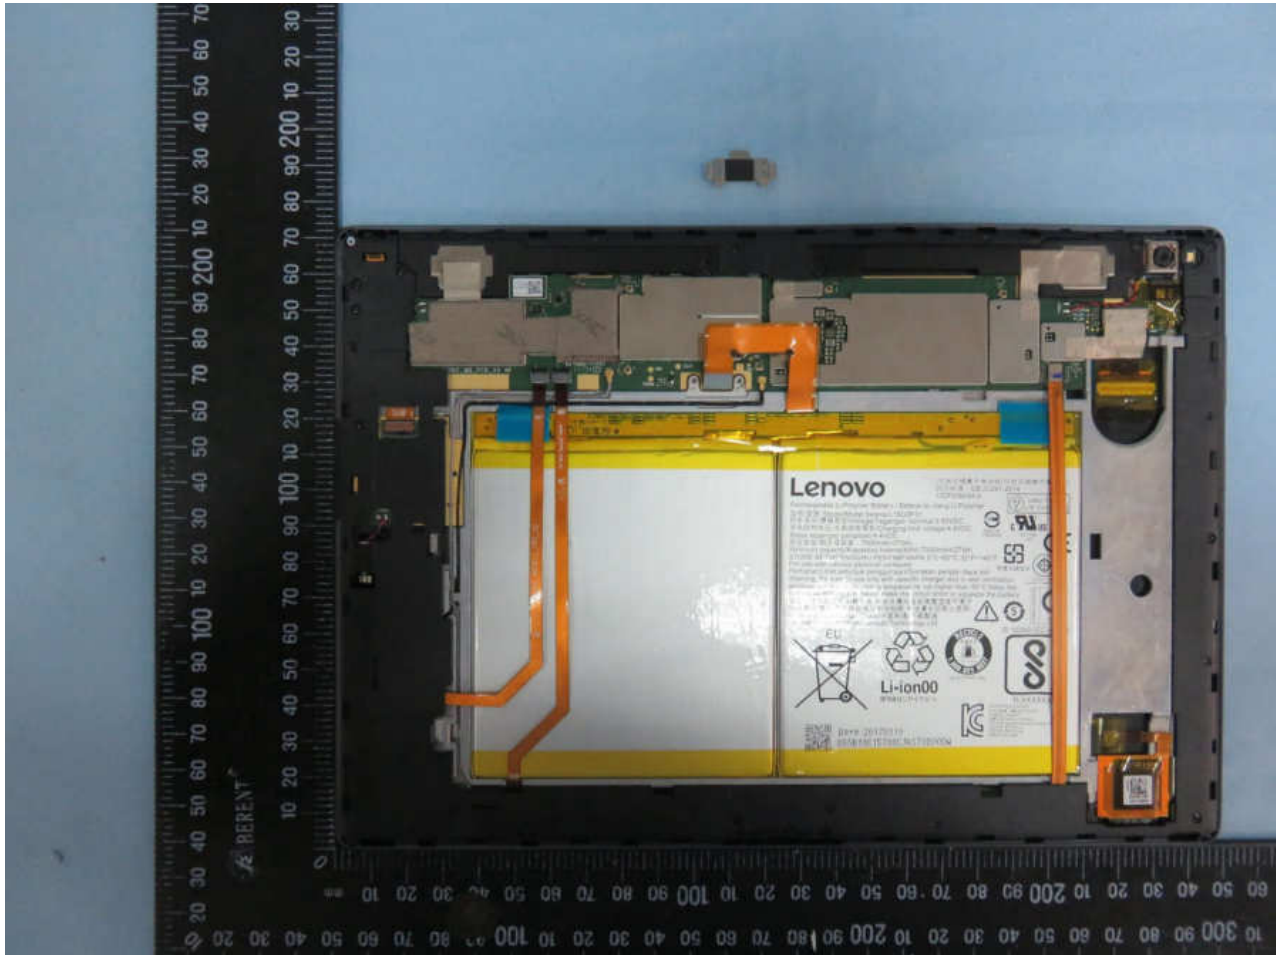

Brand Name: Lenovo / Model Name: TB-X704A