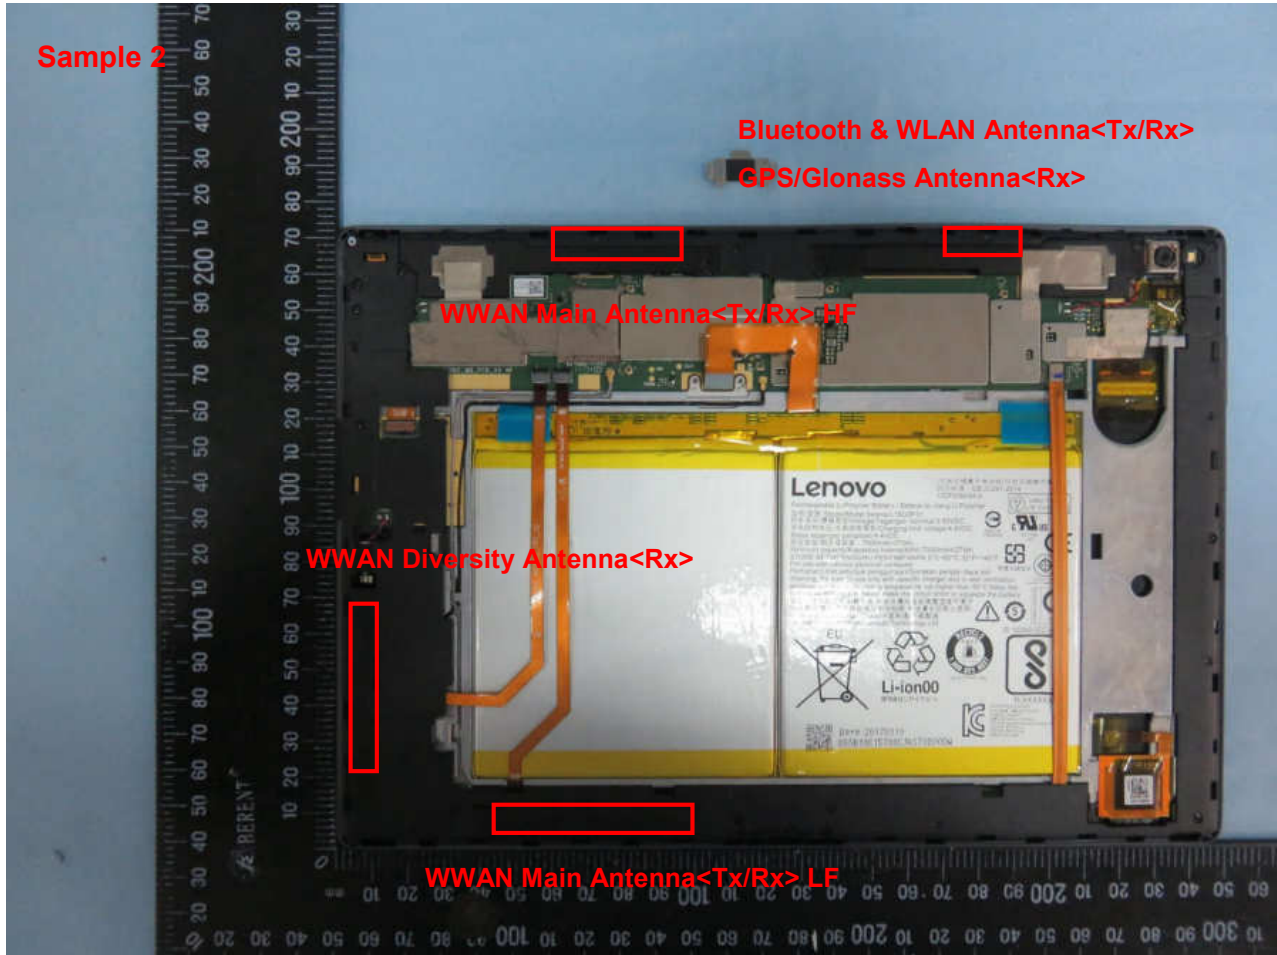

Brand Name: Lenovo / Model Name: TB-X704A

Brand Name: Lenovo / Model Name: TB-X704A

WWAN Main Antenna<Tx/Rx> LF

Brand Name: Lenovo / Model Name: TB-X704A

Brand Name: Lenovo / Model Name: TB-X704A

Brand Name: Lenovo / Model Name: TB-X704A