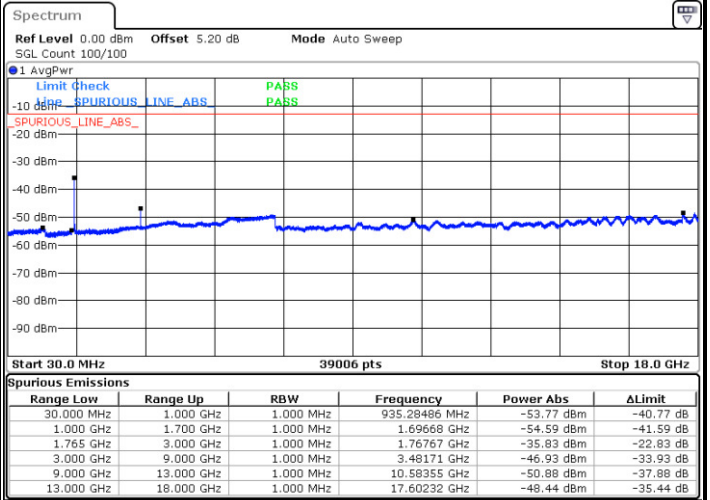

Date: 11.MAY.2017 16:58:51

LTE Band 4 / 15MHz

Lowest Channel / QPSK

Lowest Channel / 16QAM

Date: 11.MAY.2017 17:04:16

Date: 11.MAY.2017 17:03:34

Middle Channel / QPSK

Middle Channel / 16QAM

Date: 11.MAY.2017 17:05:02

Date: 11.MAY.2017 17:05:47

LTE Band 4 / 15MHz

Highest Channel / QPSK

Date: 11.MAY.2017 17:07:32

Highest Channel / 16QAM

Date: 11.MAY.2017 17:06:38

LTE Band 4 / 20MHz

Lowest Channel / QPSK

Date: 11.MAY.2017 17:08:54

Lowest Channel / 16QAM

Date: 11.MAY.2017 17:09:44

LTE Band 4 / 20MHz

Middle Channel / QPSK

Middle Channel / 16QAM

Date: 11.MAY.2017 17:11:32

Date: 11.MAY.2017 17:10:31

Highest Channel / QPSK

Highest Channel / 16QAM

Date: 11.MAY.2017 17:12:25

Date: 11.MAY.2017 17:13:08

LTE Band 5 / 1.4MHz

Lowest Channel / QPSK

Lowest Channel / 16QAM