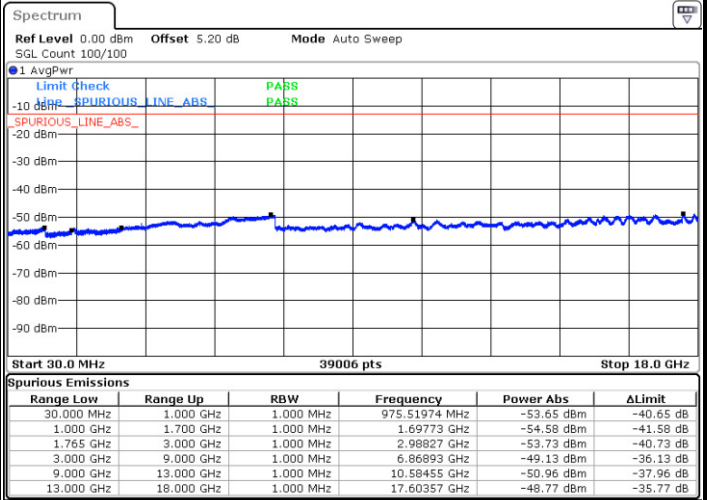

Date: 10.MAY.2017 01:07:17

LTE Band 4 / 1.4MHz

Lowest Channel / QPSK

Lowest Channel / 16QAM

Date: 11.MAY.2017 16:38:10

Date: 11.MAY.2017 16:38:52

Middle Channel / QPSK

Middle Channel / 16QAM

Date: 11.MAY.2017 16:40:10

Date: 11.MAY.2017 16:39:31

LTE Band 4 / 1.4MHz

Highest Channel / QPSK

Highest Channel / 16QAM

Date: 11.MAY.2017 16:40:50

Date: 11.MAY.2017 16:41:30

LTE Band 4 / 3MHz

Lowest Channel / QPSK

Lowest Channel / 16QAM

Date: 11.MAY.2017 16:42:37

Date: 11.MAY.2017 16:43:26

LTE Band 4 / 3MHz

Middle Channel / QPSK

Middle Channel / 16QAM

Date: 11.MAY.2017 16:45:04

Date: 11.MAY.2017 16:44:26

Highest Channel / QPSK

Highest Channel / 16QAM

Date: 11.MAY.2017 16:45:46

Date: 11.MAY.2017 16:46:31

LTE Band 4 / 5MHz

Lowest Channel / QPSK

Lowest Channel / 16QAM