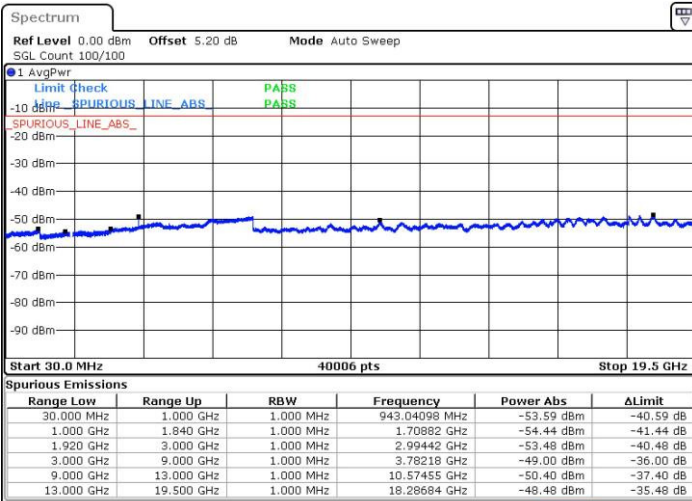

LTE Band 2 / 20MHz

Middle Channel / QPSK

Middle Channel / 16QAM

Date: 10.MAY.2017 00:59:52

Date: 10.MAY.2017 01:00:48

Highest Channel / QPSK

Highest Channel / 16QAM

Date: 10.MAY.2017 01:06:22

Date: 10.MAY.2017 01:07:17

LTE Band 4 / 1.4MHz

Lowest Channel / QPSK

Lowest Channel / 16QAM

Date: 11.MAY.2017 16:38:10

Date: 11.MAY.2017 16:38:52

Middle Channel / QPSK

Middle Channel / 16QAM

Date: 11.MAY.2017 16:40:10

Date: 11.MAY.2017 16:39:31

LTE Band 4 / 1.4MHz

Highest Channel / QPSK

Highest Channel / 16QAM

Date: 11.MAY.2017 16:40:50

Date: 11.MAY.2017 16:41:30

LTE Band 4 / 3MHz