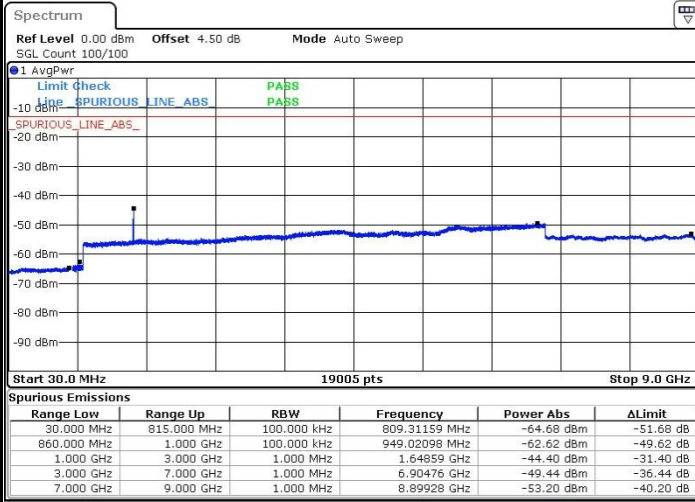

Lowest Channel / QPSK

Date: 11.MAY.2017 17:08:54

Lowest Channel / 16QAM

Date: 11.MAY.2017 17:09:44

LTE Band 4 / 20MHz

Middle Channel / QPSK

Middle Channel / 16QAM

Date: 11.MAY.2017 17:11:32

Date: 11.MAY.2017 17:10:31

Highest Channel / QPSK

Highest Channel / 16QAM

Date: 11.MAY.2017 17:12:25

Date: 11.MAY.2017 17:13:08

LTE Band 5 / 1.4MHz

Lowest Channel / QPSK

Lowest Channel / 16QAM

Date: 30 APR 2017 16:49:59

Date: 30 APR 2017 16:50:53

Middle Channel / QPSK

Middle Channel / 16QAM

Date: 30 APR 2017 16:52:32

Date: 30 APR 2017 16:53:27

LTE Band 5 / 1.4MHz

Highest Channel / QPSK