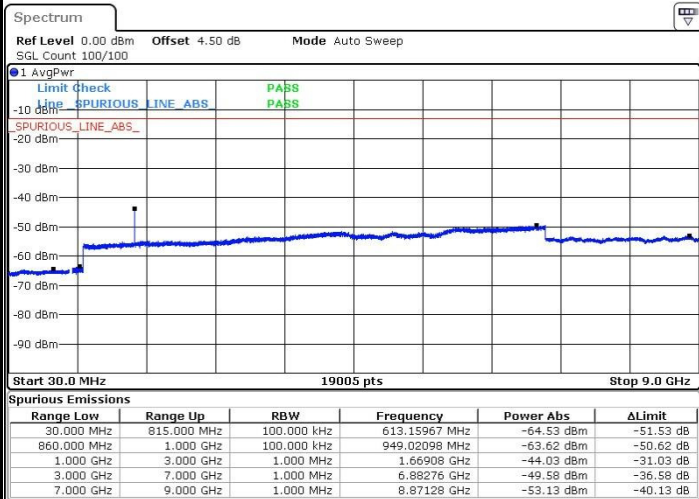

LTE Band 5 / 3MHz

Middle Channel / QPSK

Middle Channel / 16QAM

Date: 30.APR.2017 17:13:31

Date: 30.APR.2017 17:14:26

Highest Channel / QPSK

Highest Channel / 16QAM

Date: 30.APR.2017 17:22:43

Date: 30.APR.2017 17:23:38

LTE Band 5 / 5MHz

Lowest Channel / QPSK

Lowest Channel / 16QAM

Date: 30.APR.2017 17:31:56

Date: 30.APR.2017 17:32:50

Middle Channel / QPSK

Middle Channel / 16QAM

Date: 30.APR.2017 17:34:29

Date: 30.APR.2017 17:35:24

LTE Band 5 / 5MHz

Highest Channel / QPSK

Date: 30 APR 2017 17:43:42

Highest Channel / 16QAM

Date: 30 APR 2017 17:44:36

LTE Band 5 / 10MHz