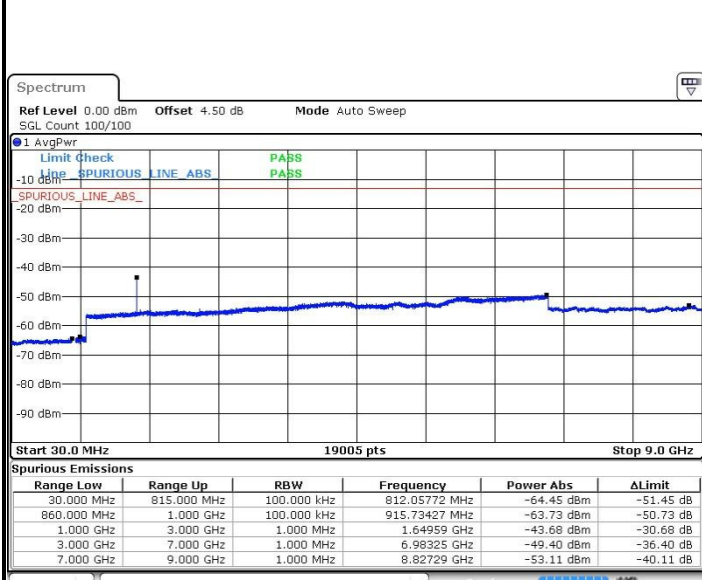

Date: 30.APR.2017 17:23:38

LTE Band 5 / 5MHz

Lowest Channel / QPSK

Lowest Channel / 16QAM

Date: 30.APR.2017 17:31:56

Date: 30.APR.2017 17:32:50

Middle Channel / QPSK

Middle Channel / 16QAM

Date: 30.APR.2017 17:34:29

Date: 30.APR.2017 17:35:24

LTE Band 5 / 5MHz

Highest Channel / QPSK

Date: 30 APR 2017 17:43:42

Highest Channel / 16QAM

Date: 30 APR 2017 17:44:36

LTE Band 5 / 10MHz

Lowest Channel / QPSK

Date: 30 APR 2017 17:52:54

Lowest Channel / 16QAM

Date: 30 APR 2017 17:53:48

LTE Band 5 / 10MHz

Middle Channel / QPSK

Middle Channel / 16QAM

Date: 30 APR 2017 17:55:27

Date: 30 APR 2017 17:56:22

Highest Channel / QPSK

Highest Channel / 16QAM

Date: 30 APR 2017 18:04:39

Date: 30 APR 2017 18:05:34

LTE Band 7 / 5MHz

Lowest Channel / QPSK

Lowest Channel / 16QAM