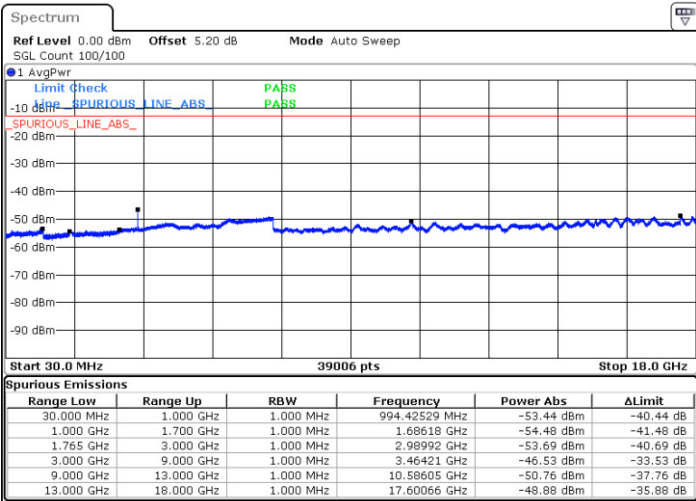

Date: 10.MAY.2017 01:07:17

LTE Band 4 / 1.4MHz

Lowest Channel / QPSK

Lowest Channel / 16QAM

Date: 11.MAY.2017 16:38:10

Date: 11.MAY.2017 16:38:52

Middle Channel / QPSK

Middle Channel / 16QAM

Date: 11.MAY.2017 16:40:10

Date: 11.MAY.2017 16:39:31

LTE Band 4 / 1.4MHz

Highest Channel / QPSK

Highest Channel / 16QAM

Date: 11.MAY.2017 16:40:50

Date: 11.MAY.2017 16:41:30

LTE Band 4 / 3MHz