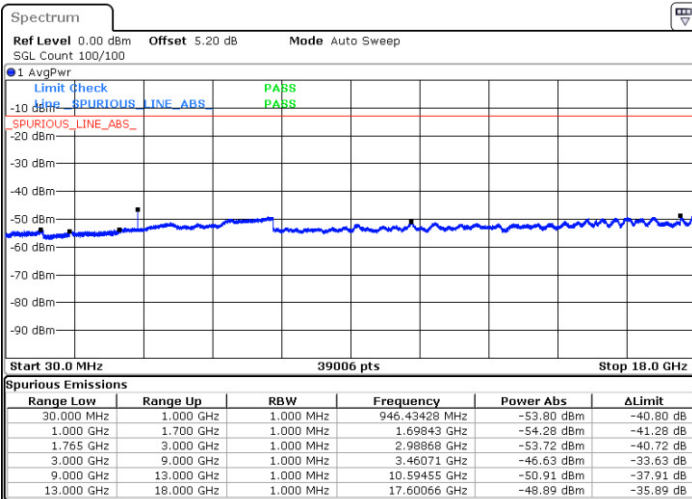

Date: 11.MAY.2017 16:44:26

Highest Channel / QPSK

Highest Channel / 16QAM

Date: 11.MAY.2017 16:45:46

Date: 11.MAY.2017 16:46:31

LTE Band 4 / 5MHz

Lowest Channel / QPSK

Lowest Channel / 16QAM

Date: 11.MAY.2017 16:47:54

Date: 11.MAY.2017 16:47:15

Middle Channel / QPSK

Middle Channel / 16QAM

Date: 11.MAY.2017 16:48:33

Date: 11.MAY.2017 16:49:32

LTE Band 4 / 5MHz

Highest Channel / QPSK