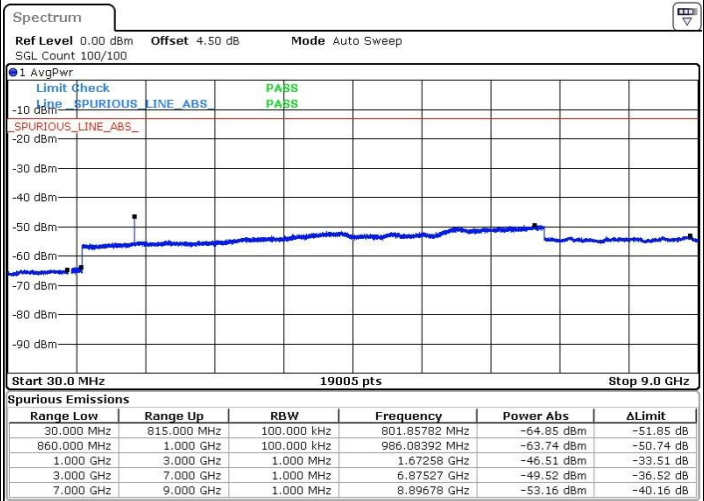

Date: 11.MAY.2017 17:10:31

Highest Channel / QPSK

Highest Channel / 16QAM

Date: 11.MAY.2017 17:12:25

Date: 11.MAY.2017 17:13:08

LTE Band 5 / 1.4MHz

Lowest Channel / QPSK

Lowest Channel / 16QAM

Date: 30 APR 2017 16:49:59

Date: 30 APR 2017 16:50:53

Middle Channel / QPSK

Middle Channel / 16QAM

Date: 30 APR 2017 16:52:32

Date: 30 APR 2017 16:53:27

LTE Band 5 / 1.4MHz

Highest Channel / QPSK

Date: 30 APR 2017 17:01:44

Highest Channel / 16QAM

Date: 30 APR 2017 17:02:39

LTE Band 5 / 3MHz

Lowest Channel / QPSK

Date: 30 APR 2017 17:10:57

Lowest Channel / 16QAM

Date: 30 APR 2017 17:11:52