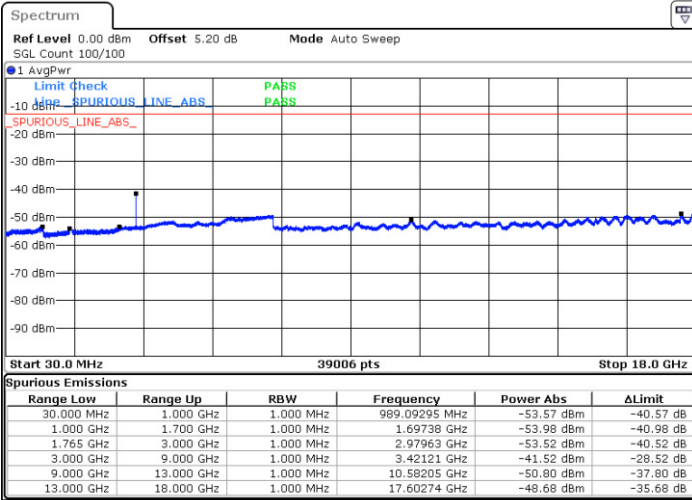

Date: 11.MAY.2017 16:44:26

Highest Channel / QPSK

Highest Channel / 16QAM

Date: 11.MAY.2017 16:45:46

Date: 11.MAY.2017 16:46:31

LTE Band 4 / 5MHz

Lowest Channel / QPSK

Lowest Channel / 16QAM

Date: 11.MAY.2017 16:47:54

Date: 11.MAY.2017 16:47:15

Middle Channel / QPSK

Middle Channel / 16QAM

Date: 11.MAY.2017 16:48:33

Date: 11.MAY.2017 16:49:32

LTE Band 4 / 5MHz

Highest Channel / QPSK