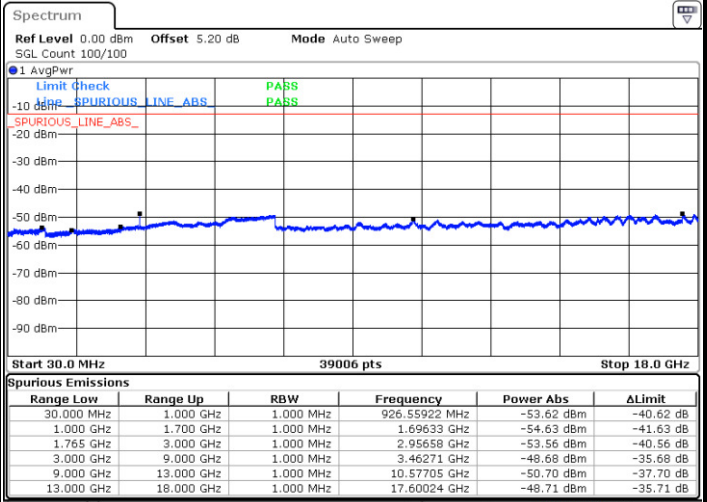

Date: 11.MAY.2017 16:40:10

Date: 11.MAY.2017 16:39:31

LTE Band 4 / 1.4MHz

Highest Channel / QPSK

Highest Channel / 16QAM

Date: 11.MAY.2017 16:40:50

Date: 11.MAY.2017 16:41:30

LTE Band 4 / 3MHz

Lowest Channel / QPSK

Lowest Channel / 16QAM

Date: 11.MAY.2017 16:42:37

Date: 11.MAY.2017 16:43:26

LTE Band 4 / 3MHz

Middle Channel / QPSK

Middle Channel / 16QAM

Date: 11.MAY.2017 16:45:04

Date: 11.MAY.2017 16:44:26

Highest Channel / QPSK

Highest Channel / 16QAM

Date: 11.MAY.2017 16:45:46

Date: 11.MAY.2017 16:46:31

LTE Band 4 / 5MHz

Lowest Channel / QPSK

Lowest Channel / 16QAM