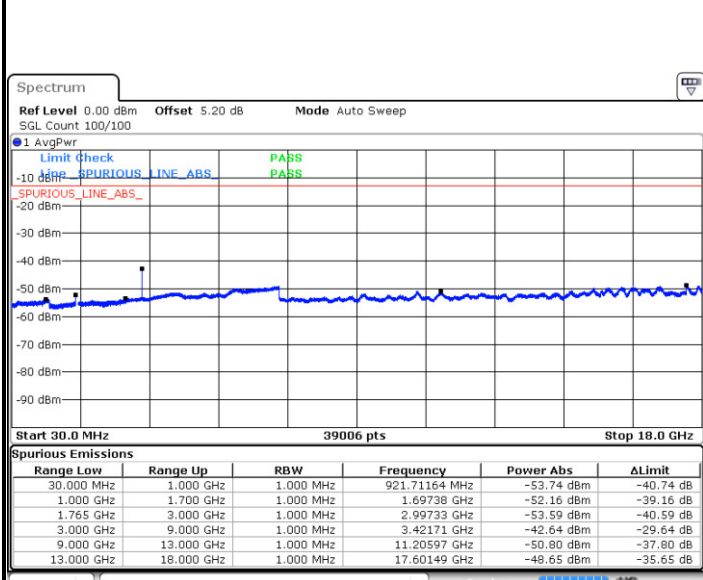

Date: 11.MAY.2017 16:47:54

Date: 11.MAY.2017 16:47:15

Middle Channel / QPSK

Middle Channel / 16QAM

Date: 11.MAY.2017 16:48:33

Date: 11.MAY.2017 16:49:32

LTE Band 4 / 5MHz

Highest Channel / QPSK

Date: 11.MAY.2017 16:50:52

Highest Channel / 16QAM

Date: 11.MAY.2017 16:50:12

LTE Band 4 / 10MHz

Lowest Channel / QPSK

Date: 11.MAY.2017 16:51:46

Lowest Channel / 16QAM

Date: 11.MAY.2017 16:52:26

LTE Band 4 / 10MHz

Middle Channel / QPSK

Middle Channel / 16QAM

Date: 11.MAY.2017 17:29:57

Date: 11.MAY.2017 16:53:15

Highest Channel / QPSK

Highest Channel / 16QAM

Date: 11.MAY.2017 16:56:09