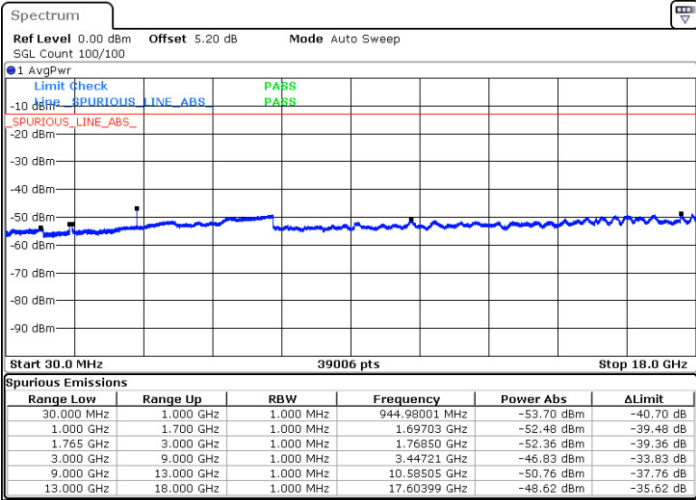

Date: 11.MAY.2017 17:05:02

Date: 11.MAY.2017 17:05:47

LTE Band 4 / 15MHz

Highest Channel / QPSK

Date: 11.MAY.2017 17:07:32

Highest Channel / 16QAM

Date: 11.MAY.2017 17:06:38

LTE Band 4 / 20MHz

Lowest Channel / QPSK

Date: 11.MAY.2017 17:08:54

Lowest Channel / 16QAM

Date: 11.MAY.2017 17:09:44

LTE Band 4 / 20MHz

Middle Channel / QPSK

Middle Channel / 16QAM

Date: 11.MAY.2017 17:11:32

Date: 11.MAY.2017 17:10:31

Highest Channel / QPSK

Highest Channel / 16QAM

Date: 11.MAY.2017 17:12:25

Date: 11.MAY.2017 17:13:08

LTE Band 5 / 1.4MHz

Lowest Channel / QPSK

Lowest Channel / 16QAM

Date: 30 APR 2017 16:49:59

Date: 30 APR 2017 16:50:53

Middle Channel / QPSK

Middle Channel / 16QAM

Date: 30 APR 2017 16:52:32

Date: 30 APR 2017 16:53:27

LTE Band 5 / 1.4MHz

Highest Channel / QPSK