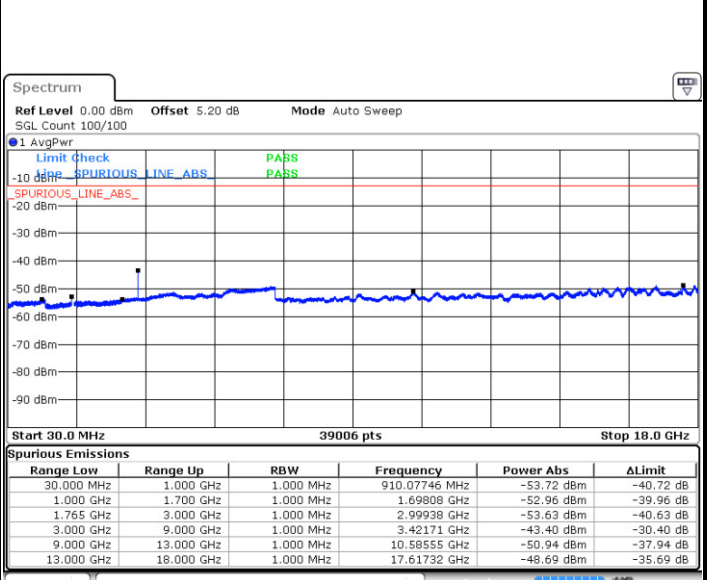

Date: 11.MAY.2017 16:50:52

Highest Channel / 16QAM

Date: 11.MAY.2017 16:50:12

LTE Band 4 / 10MHz

Lowest Channel / QPSK

Date: 11.MAY.2017 16:51:46

Lowest Channel / 16QAM

Date: 11.MAY.2017 16:52:26

LTE Band 4 / 10MHz

Middle Channel / QPSK

Middle Channel / 16QAM

Date: 11.MAY.2017 17:29:57

Date: 11.MAY.2017 16:53:15

Highest Channel / QPSK

Highest Channel / 16QAM

Date: 11.MAY.2017 16:56:09