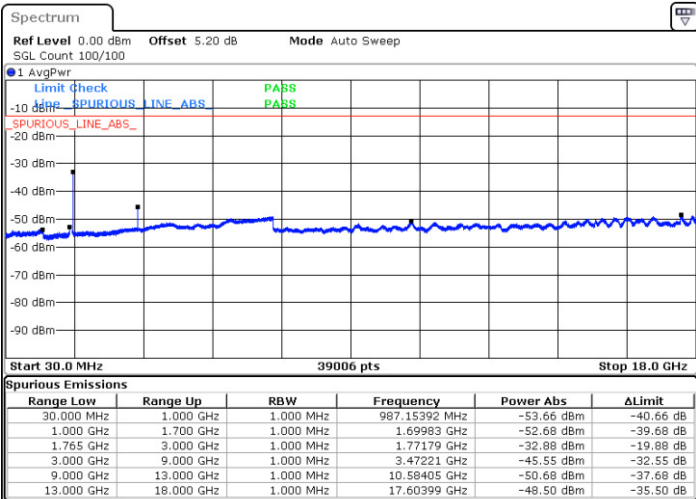

Date: 11.MAY.2017 17:05:02

Date: 11.MAY.2017 17:05:47

LTE Band 4 / 15MHz

Highest Channel / QPSK

Date: 11.MAY.2017 17:07:32

Highest Channel / 16QAM

Date: 11.MAY.2017 17:06:38

LTE Band 4 / 20MHz

Lowest Channel / QPSK

Date: 11.MAY.2017 17:08:54

Lowest Channel / 16QAM

Date: 11.MAY.2017 17:09:44

LTE Band 4 / 20MHz

Middle Channel / QPSK

Middle Channel / 16QAM

Date: 11.MAY.2017 17:11:32

Date: 11.MAY.2017 17:10:31

Highest Channel / QPSK

Highest Channel / 16QAM

Date: 11.MAY.2017 17:12:25

Date: 11.MAY.2017 17:13:08

LTE Band 5 / 1.4MHz

Lowest Channel / QPSK

Lowest Channel / 16QAM