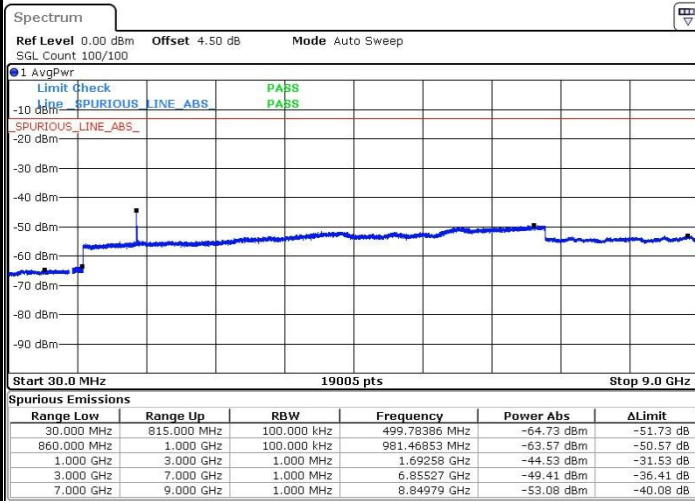

Date: 30 APR 2017 17:01:44

Highest Channel / 16QAM

Date: 30 APR 2017 17:02:39

LTE Band 5 / 3MHz

Lowest Channel / QPSK

Date: 30 APR 2017 17:10:57

Lowest Channel / 16QAM

Date: 30 APR 2017 17:11:52

LTE Band 5 / 3MHz

Middle Channel / QPSK

Middle Channel / 16QAM

Date: 30.APR.2017 17:13:31

Date: 30.APR.2017 17:14:26

Highest Channel / QPSK

Highest Channel / 16QAM

Date: 30.APR.2017 17:22:43

Date: 30.APR.2017 17:23:38

LTE Band 5 / 5MHz

Lowest Channel / QPSK

Lowest Channel / 16QAM

Date: 30.APR.2017 17:31:56

Date: 30.APR.2017 17:32:50

Middle Channel / QPSK

Middle Channel / 16QAM