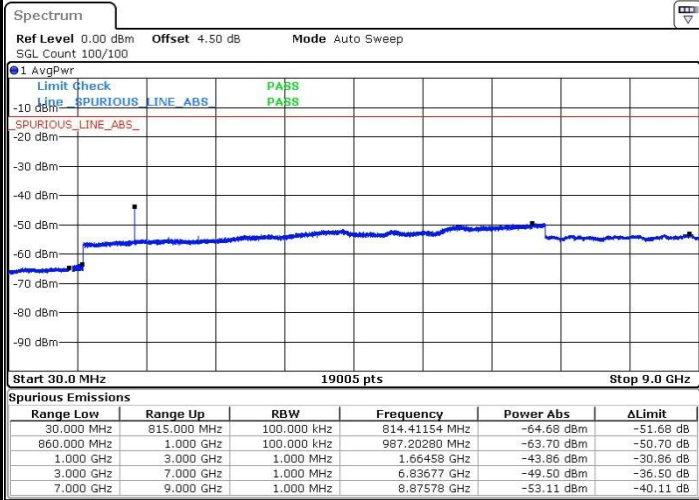

Date: 30.APR.2017 17:34:29

Date: 30.APR.2017 17:35:24

LTE Band 5 / 5MHz

Highest Channel / QPSK

Date: 30 APR 2017 17:43:42

Highest Channel / 16QAM

Date: 30 APR 2017 17:44:36

LTE Band 5 / 10MHz

Lowest Channel / QPSK

Date: 30 APR 2017 17:52:54

Lowest Channel / 16QAM

Date: 30 APR 2017 17:53:48

LTE Band 5 / 10MHz

Middle Channel / QPSK

Middle Channel / 16QAM

Date: 30 APR 2017 17:55:27

Date: 30 APR 2017 17:56:22

Highest Channel / QPSK

Highest Channel / 16QAM

Date: 30 APR 2017 18:04:39

Date: 30 APR 2017 18:05:34

LTE Band 7 / 5MHz

Lowest Channel / QPSK

Lowest Channel / 16QAM