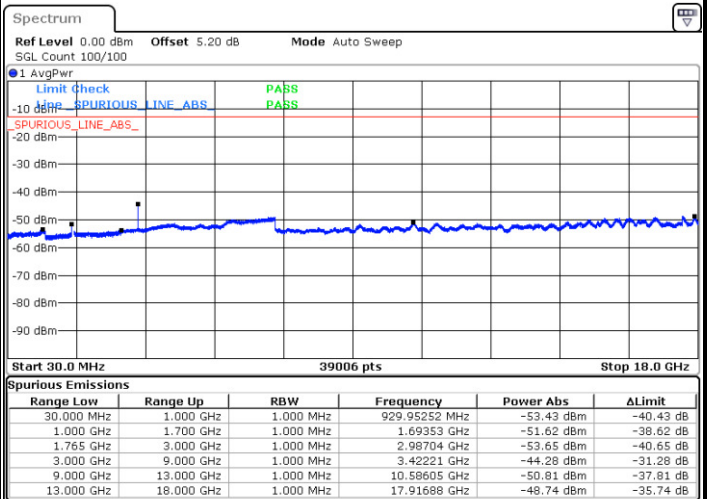

Date: 11.MAY.2017 16:58:51

LTE Band 4 / 15MHz

Lowest Channel / QPSK

Lowest Channel / 16QAM

Date: 11.MAY.2017 17:04:16

Date: 11.MAY.2017 17:03:34

Middle Channel / QPSK

Middle Channel / 16QAM

Date: 11.MAY.2017 17:05:02

Date: 11.MAY.2017 17:05:47

LTE Band 4 / 15MHz

Highest Channel / QPSK

Date: 11.MAY.2017 17:07:32

Highest Channel / 16QAM

Date: 11.MAY.2017 17:06:38

LTE Band 4 / 20MHz

Lowest Channel / QPSK

Date: 11.MAY.2017 17:08:54

Lowest Channel / 16QAM

Date: 11.MAY.2017 17:09:44

LTE Band 4 / 20MHz

Middle Channel / QPSK

Middle Channel / 16QAM

Date: 11.MAY.2017 17:11:32