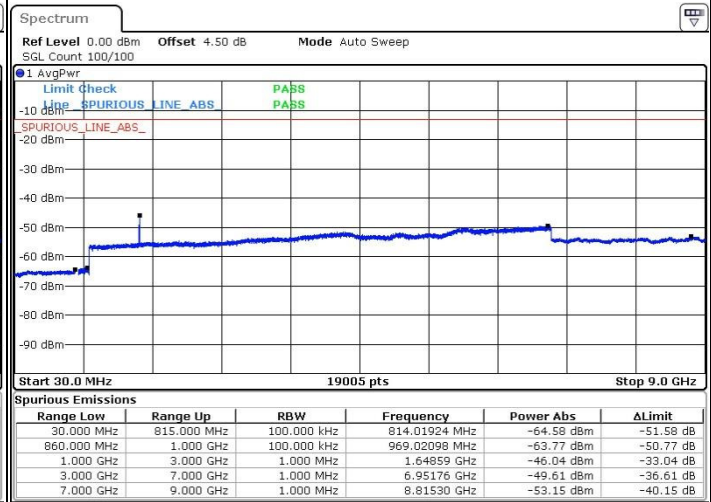

Date: 30 APR 2017 16:49:59

Date: 30 APR 2017 16:50:53

Middle Channel / QPSK

Middle Channel / 16QAM

Date: 30 APR 2017 16:52:32

Date: 30 APR 2017 16:53:27

LTE Band 5 / 1.4MHz

Highest Channel / QPSK

Date: 30 APR 2017 17:01:44

Highest Channel / 16QAM

Date: 30 APR 2017 17:02:39

LTE Band 5 / 3MHz

Lowest Channel / QPSK

Date: 30 APR 2017 17:10:57

Lowest Channel / 16QAM

Date: 30 APR 2017 17:11:52

LTE Band 5 / 3MHz

Middle Channel / QPSK

Middle Channel / 16QAM

Date: 30.APR.2017 17:13:31

Date: 30.APR.2017 17:14:26

Highest Channel / QPSK

Highest Channel / 16QAM

Date: 30.APR.2017 17:22:43