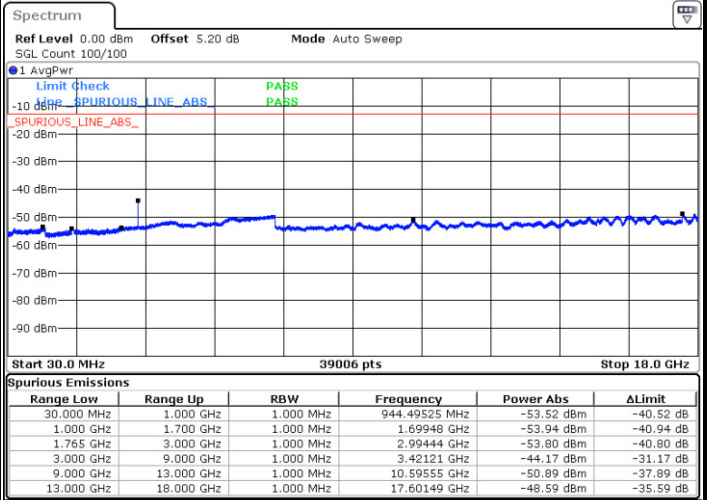

Lowest Channel / QPSK

Lowest Channel / 16QAM

Date: 11.MAY.2017 16:42:37

Date: 11.MAY.2017 16:43:26

LTE Band 4 / 3MHz

Middle Channel / QPSK

Middle Channel / 16QAM

Date: 11.MAY.2017 16:45:04

Date: 11.MAY.2017 16:44:26

Highest Channel / QPSK

Highest Channel / 16QAM

Date: 11.MAY.2017 16:45:46

Date: 11.MAY.2017 16:46:31

LTE Band 4 / 5MHz

Lowest Channel / QPSK

Lowest Channel / 16QAM

Date: 11.MAY.2017 16:47:54

Date: 11.MAY.2017 16:47:15

Middle Channel / QPSK

Middle Channel / 16QAM

Date: 11.MAY.2017 16:48:33

Date: 11.MAY.2017 16:49:32

LTE Band 4 / 5MHz

Highest Channel / QPSK