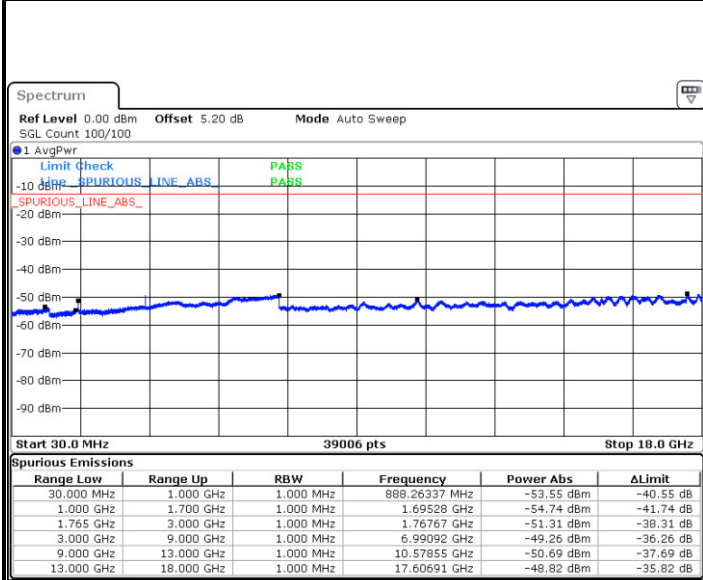

Date: 11.MAY.2017 16:44:26

Highest Channel / QPSK

Highest Channel / 16QAM

Date: 11.MAY.2017 16:45:46

Date: 11.MAY.2017 16:46:31

LTE Band 4 / 5MHz

Lowest Channel / QPSK

Lowest Channel / 16QAM

Date: 11.MAY.2017 16:47:54

Date: 11.MAY.2017 16:47:15

Middle Channel / QPSK

Middle Channel / 16QAM

Date: 11.MAY.2017 16:48:33

Date: 11.MAY.2017 16:49:32

LTE Band 4 / 5MHz

Highest Channel / QPSK

Date: 11.MAY.2017 16:50:52

Highest Channel / 16QAM

Date: 11.MAY.2017 16:50:12

LTE Band 4 / 10MHz

Lowest Channel / QPSK

Date: 11.MAY.2017 16:51:46

Lowest Channel / 16QAM

Date: 11.MAY.2017 16:52:26

LTE Band 4 / 10MHz

Middle Channel / QPSK

Middle Channel / 16QAM

Date: 11.MAY.2017 17:29:57

Date: 11.MAY.2017 16:53:15

Highest Channel / QPSK

Highest Channel / 16QAM

Date: 11.MAY.2017 16:56:09