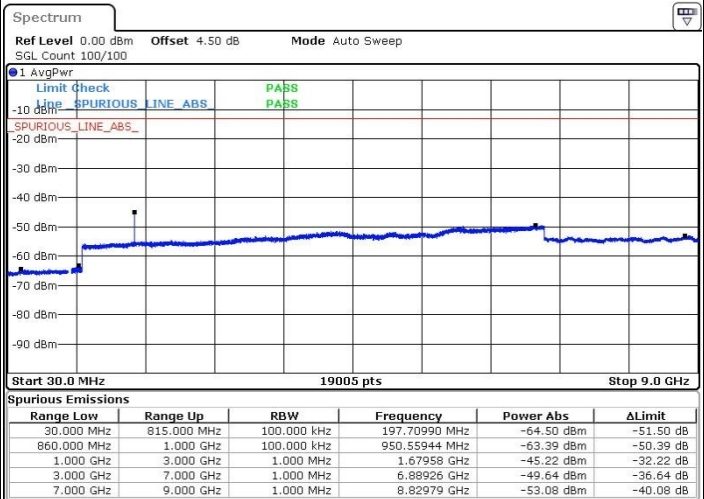

Date: 30.APR.2017 17:34:29

Date: 30.APR.2017 17:35:24

LTE Band 5 / 5MHz

Highest Channel / QPSK

Date: 30 APR 2017 17:43:42

Highest Channel / 16QAM

Date: 30 APR 2017 17:44:36

LTE Band 5 / 10MHz

Lowest Channel / QPSK

Date: 30 APR 2017 17:52:54

Lowest Channel / 16QAM

Date: 30 APR 2017 17:53:48

LTE Band 5 / 10MHz

Middle Channel / QPSK

Middle Channel / 16QAM

Date: 30 APR 2017 17:55:27

Date: 30 APR 2017 17:56:22

Highest Channel / QPSK

Highest Channel / 16QAM

Date: 30 APR 2017 18:04:39

Date: 30 APR 2017 18:05:34

LTE Band 7 / 5MHz

Lowest Channel / QPSK

Lowest Channel / 16QAM

Date: 9 MAY.2017 15:26:20

Date: 9 MAY.2017 15:27:11

Middle Channel / QPSK

Middle Channel / 16QAM

Date: 9 MAY.2017 15:29:00

Date: 9 MAY.2017 15:28:01

LTE Band 7 / 5MHz

Highest Channel / QPSK