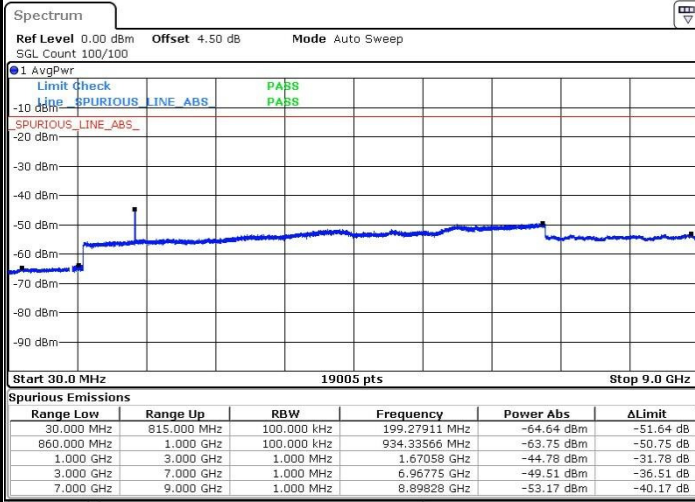

Date: 30 APR 2017 16:49:59

Date: 30 APR 2017 16:50:53

Middle Channel / QPSK

Middle Channel / 16QAM

Date: 30 APR 2017 16:52:32

Date: 30 APR 2017 16:53:27

LTE Band 5 / 1.4MHz

Highest Channel / QPSK

Date: 30 APR 2017 17:01:44

Highest Channel / 16QAM

Date: 30 APR 2017 17:02:39

LTE Band 5 / 3MHz

Lowest Channel / QPSK

Date: 30 APR 2017 17:10:57

Lowest Channel / 16QAM

Date: 30 APR 2017 17:11:52

LTE Band 5 / 3MHz

Middle Channel / QPSK

Middle Channel / 16QAM

Date: 30.APR.2017 17:13:31

Date: 30.APR.2017 17:14:26

Highest Channel / QPSK

Highest Channel / 16QAM

Date: 30.APR.2017 17:22:43