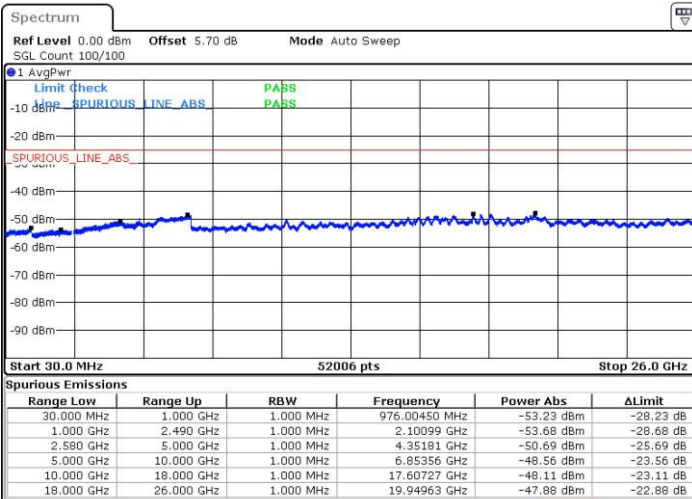

Lowest Channel / QPSK

Date: 30 APR 2017 17:52:54

Lowest Channel / 16QAM

Date: 30 APR 2017 17:53:48

LTE Band 5 / 10MHz

Middle Channel / QPSK

Middle Channel / 16QAM

Date: 30 APR 2017 17:55:27

Date: 30 APR 2017 17:56:22

Highest Channel / QPSK

Highest Channel / 16QAM

Date: 30 APR 2017 18:04:39

Date: 30 APR 2017 18:05:34

LTE Band 7 / 5MHz

Lowest Channel / QPSK

Lowest Channel / 16QAM

Date: 9 MAY.2017 15:26:20

Date: 9 MAY.2017 15:27:11

Middle Channel / QPSK

Middle Channel / 16QAM

Date: 9 MAY.2017 15:29:00

Date: 9 MAY.2017 15:28:01

LTE Band 7 / 5MHz

Highest Channel / QPSK

Date: 9 MAY 2017 15:29:49

Highest Channel / 16QAM

Date: 9 MAY 2017 15:30:41

LTE Band 7 / 10MHz

Lowest Channel / QPSK

Date: 9 MAY 2017 15:32:23

Lowest Channel / 16QAM

Date: 9 MAY 2017 15:31:34