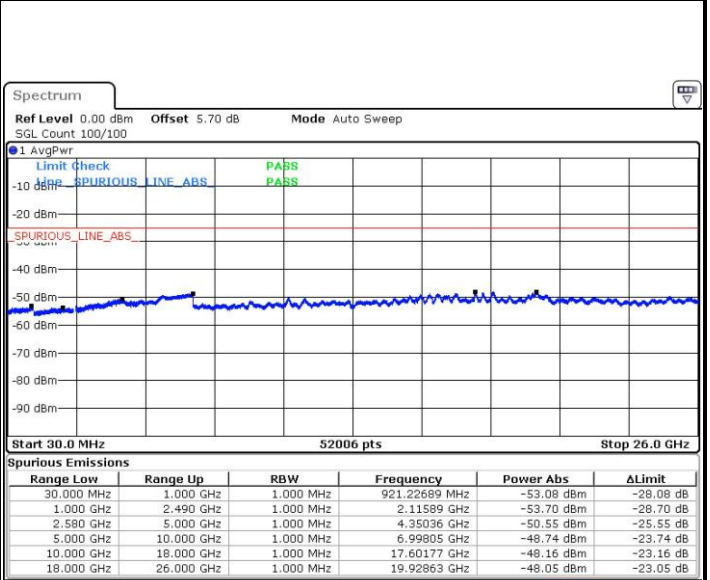

Lowest Channel / QPSK

Date: 30 APR 2017 17:52:54

Lowest Channel / 16QAM

Date: 30 APR 2017 17:53:48

LTE Band 5 / 10MHz

Middle Channel / QPSK

Middle Channel / 16QAM

Date: 30 APR 2017 17:55:27

Date: 30 APR 2017 17:56:22

Highest Channel / QPSK

Highest Channel / 16QAM

Date: 30 APR 2017 18:04:39

Date: 30 APR 2017 18:05:34

LTE Band 7 / 5MHz

Lowest Channel / QPSK

Lowest Channel / 16QAM

Date: 9 MAY.2017 15:26:20

Date: 9 MAY.2017 15:27:11

Middle Channel / QPSK

Middle Channel / 16QAM

Date: 9 MAY.2017 15:29:00

Date: 9 MAY.2017 15:28:01

LTE Band 7 / 5MHz

Highest Channel / QPSK

Date: 9 MAY 2017 15:29:49

Highest Channel / 16QAM

Date: 9 MAY 2017 15:30:41

LTE Band 7 / 10MHz

Lowest Channel / QPSK

Date: 9 MAY 2017 15:32:23

Lowest Channel / 16QAM

Date: 9 MAY 2017 15:31:34