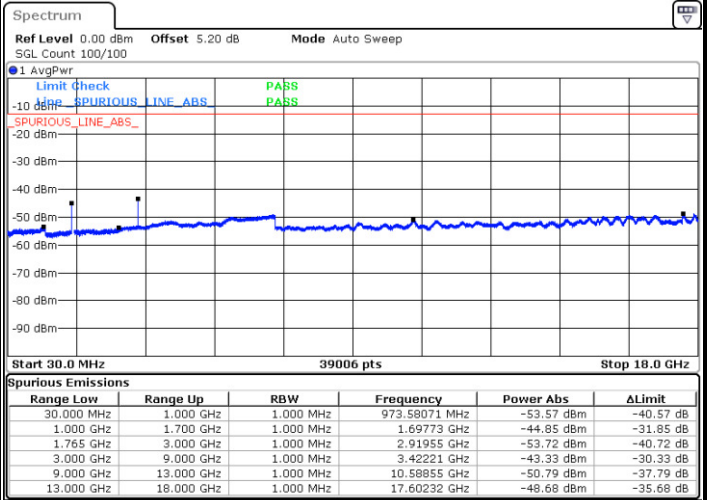

Date: 11.MAY.2017 16:50:52

Highest Channel / 16QAM

Date: 11.MAY.2017 16:50:12

LTE Band 4 / 10MHz

Lowest Channel / QPSK

Date: 11.MAY.2017 16:51:46

Lowest Channel / 16QAM

Date: 11.MAY.2017 16:52:26

LTE Band 4 / 10MHz

Middle Channel / QPSK

Middle Channel / 16QAM

Date: 11.MAY.2017 17:29:57

Date: 11.MAY.2017 16:53:15

Highest Channel / QPSK

Highest Channel / 16QAM

Date: 11.MAY.2017 16:56:09

Date: 11.MAY.2017 16:58:51

LTE Band 4 / 15MHz

Lowest Channel / QPSK

Lowest Channel / 16QAM

Date: 11.MAY.2017 17:04:16

Date: 11.MAY.2017 17:03:34

Middle Channel / QPSK

Middle Channel / 16QAM