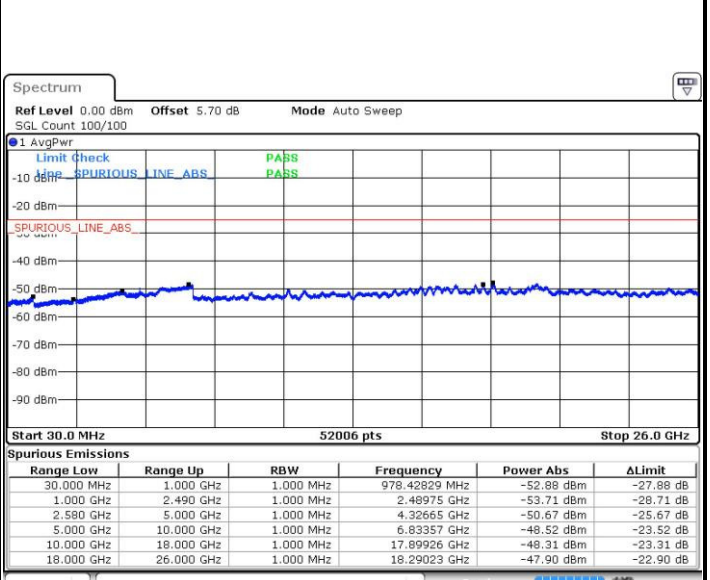

Date: 30 APR 2017 17:56:22

Highest Channel / QPSK

Highest Channel / 16QAM

Date: 30 APR 2017 18:04:39

Date: 30 APR 2017 18:05:34

LTE Band 7 / 5MHz

Lowest Channel / QPSK

Lowest Channel / 16QAM

Date: 9 MAY.2017 15:26:20

Date: 9 MAY.2017 15:27:11

Middle Channel / QPSK

Middle Channel / 16QAM

Date: 9 MAY.2017 15:29:00

Date: 9 MAY.2017 15:28:01

LTE Band 7 / 5MHz

Highest Channel / QPSK

Date: 9 MAY 2017 15:29:49

Highest Channel / 16QAM

Date: 9 MAY 2017 15:30:41

LTE Band 7 / 10MHz

Lowest Channel / QPSK

Date: 9 MAY 2017 15:32:23

Lowest Channel / 16QAM

Date: 9 MAY 2017 15:31:34