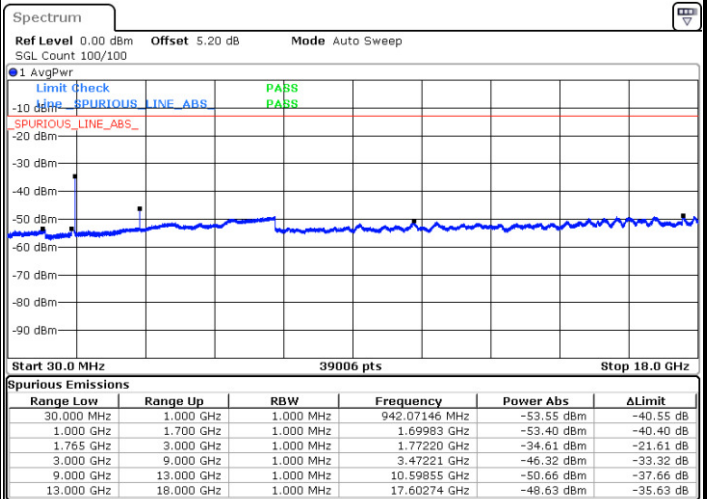

Date: 11.MAY.2017 17:05:02

Date: 11.MAY.2017 17:05:47

LTE Band 4 / 15MHz

Highest Channel / QPSK

Date: 11.MAY.2017 17:07:32

Highest Channel / 16QAM

Date: 11.MAY.2017 17:06:38

LTE Band 4 / 20MHz

Lowest Channel / QPSK

Date: 11.MAY.2017 17:08:54

Lowest Channel / 16QAM

Date: 11.MAY.2017 17:09:44

LTE Band 4 / 20MHz

Middle Channel / QPSK

Middle Channel / 16QAM

Date: 11.MAY.2017 17:11:32

Date: 11.MAY.2017 17:10:31

Highest Channel / QPSK

Highest Channel / 16QAM

Date: 11.MAY.2017 17:12:25

Date: 11.MAY.2017 17:13:08

LTE Band 5 / 1.4MHz

Lowest Channel / QPSK

Lowest Channel / 16QAM

Date: 30 APR 2017 16:49:59

Date: 30 APR 2017 16:50:53

Middle Channel / QPSK

Middle Channel / 16QAM

Date: 30 APR 2017 16:52:32

Date: 30 APR 2017 16:53:27

LTE Band 5 / 1.4MHz

Highest Channel / QPSK