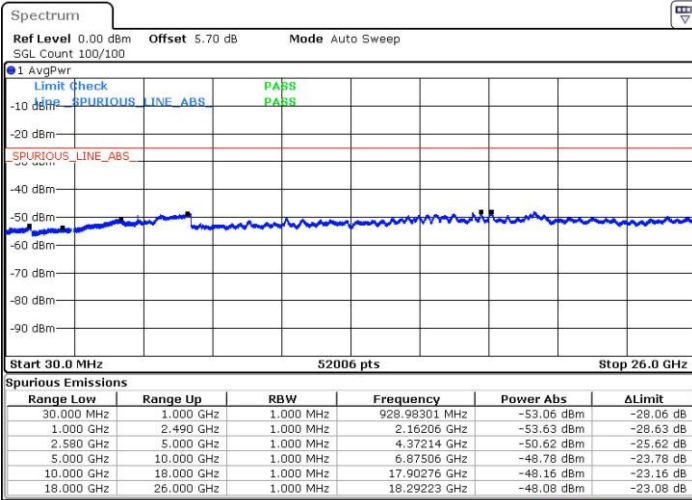

Lowest Channel / QPSK

Date: 30 APR 2017 17:52:54

Lowest Channel / 16QAM

Date: 30 APR 2017 17:53:48

LTE Band 5 / 10MHz

Middle Channel / QPSK

Middle Channel / 16QAM

Date: 30 APR 2017 17:55:27

Date: 30 APR 2017 17:56:22

Highest Channel / QPSK

Highest Channel / 16QAM

Date: 30 APR 2017 18:04:39

Date: 30 APR 2017 18:05:34

LTE Band 7 / 5MHz

Lowest Channel / QPSK

Lowest Channel / 16QAM

Date: 9 MAY.2017 15:26:20

Date: 9 MAY.2017 15:27:11

Middle Channel / QPSK

Middle Channel / 16QAM

Date: 9 MAY.2017 15:29:00

Date: 9 MAY.2017 15:28:01

LTE Band 7 / 5MHz

Highest Channel / QPSK

Date: 9 MAY 2017 15:29:49

Highest Channel / 16QAM

Date: 9 MAY 2017 15:30:41

LTE Band 7 / 10MHz

Lowest Channel / QPSK

Date: 9 MAY 2017 15:32:23

Lowest Channel / 16QAM

Date: 9 MAY 2017 15:31:34