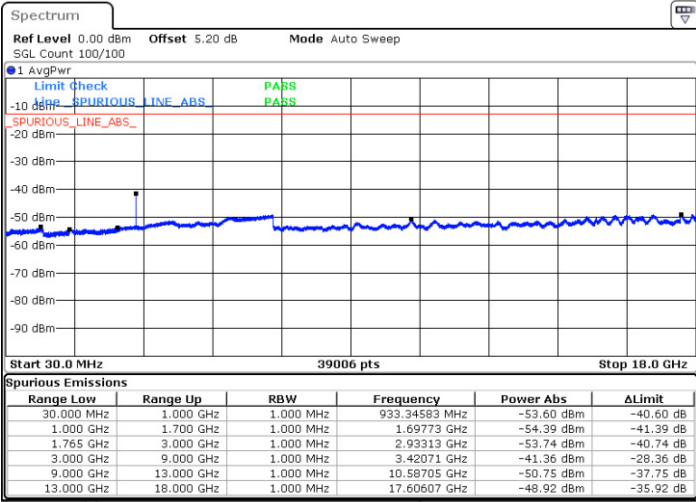

LTE Band 2 / 20MHz

Middle Channel / QPSK

Middle Channel / 16QAM

Date: 10.MAY.2017 00:59:52

Date: 10.MAY.2017 01:00:48

Highest Channel / QPSK

Highest Channel / 16QAM

Date: 10.MAY.2017 01:06:22

Date: 10.MAY.2017 01:07:17

LTE Band 4 / 1.4MHz

Lowest Channel / QPSK

Lowest Channel / 16QAM

Date: 11.MAY.2017 16:38:10

Date: 11.MAY.2017 16:38:52

Middle Channel / QPSK

Middle Channel / 16QAM

Date: 11.MAY.2017 16:40:10

Date: 11.MAY.2017 16:39:31

LTE Band 4 / 1.4MHz

Highest Channel / QPSK

Highest Channel / 16QAM

Date: 11.MAY.2017 16:40:50

Date: 11.MAY.2017 16:41:30

LTE Band 4 / 3MHz