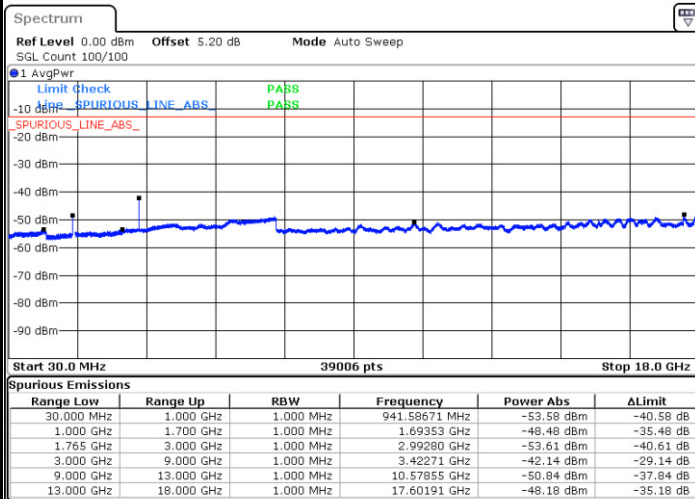

Date: 11.MAY.2017 17:05:02

Date: 11.MAY.2017 17:05:47

LTE Band 4 / 15MHz

Highest Channel / QPSK

Date: 11.MAY.2017 17:07:32

Highest Channel / 16QAM

Date: 11.MAY.2017 17:06:38

LTE Band 4 / 20MHz

Lowest Channel / QPSK

Date: 11.MAY.2017 17:08:54

Lowest Channel / 16QAM

Date: 11.MAY.2017 17:09:44

LTE Band 4 / 20MHz

Middle Channel / QPSK

Middle Channel / 16QAM

Date: 11.MAY.2017 17:11:32