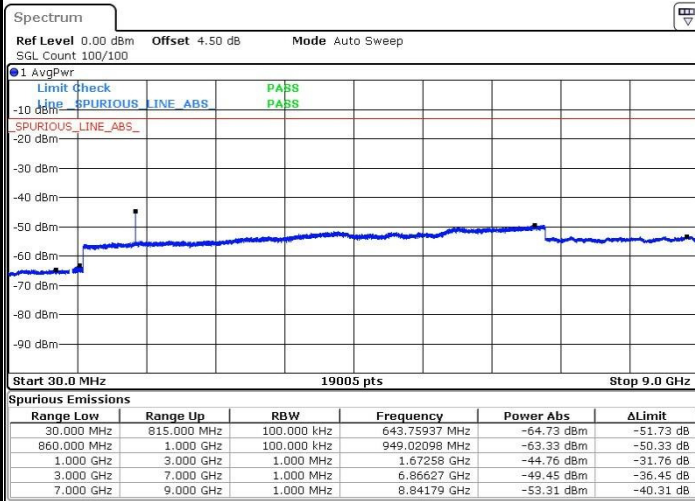

Lowest Channel / QPSK

Date: 11.MAY.2017 17:08:54

Lowest Channel / 16QAM

Date: 11.MAY.2017 17:09:44

LTE Band 4 / 20MHz

Middle Channel / QPSK

Middle Channel / 16QAM

Date: 11.MAY.2017 17:11:32

Date: 11.MAY.2017 17:10:31

Highest Channel / QPSK

Highest Channel / 16QAM

Date: 11.MAY.2017 17:12:25

Date: 11.MAY.2017 17:13:08

LTE Band 5 / 1.4MHz

Lowest Channel / QPSK

Lowest Channel / 16QAM

Date: 30 APR 2017 16:49:59

Date: 30 APR 2017 16:50:53

Middle Channel / QPSK

Middle Channel / 16QAM

Date: 30 APR 2017 16:52:32

Date: 30 APR 2017 16:53:27

LTE Band 5 / 1.4MHz

Highest Channel / QPSK