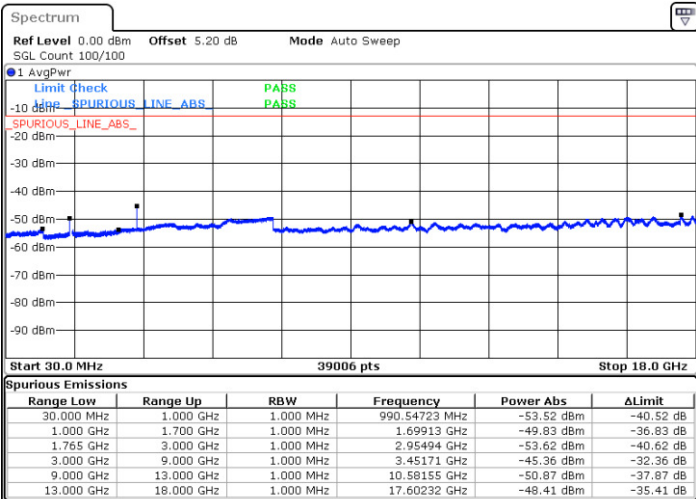

LTE Band 4 / 10MHz

Middle Channel / QPSK

Middle Channel / 16QAM

Date: 11.MAY.2017 17:29:57

Date: 11.MAY.2017 16:53:15

Highest Channel / QPSK

Highest Channel / 16QAM

Date: 11.MAY.2017 16:56:09

Date: 11.MAY.2017 16:58:51

LTE Band 4 / 15MHz

Lowest Channel / QPSK

Lowest Channel / 16QAM

Date: 11.MAY.2017 17:04:16

Date: 11.MAY.2017 17:03:34

Middle Channel / QPSK

Middle Channel / 16QAM

Date: 11.MAY.2017 17:05:02

Date: 11.MAY.2017 17:05:47

LTE Band 4 / 15MHz

Highest Channel / QPSK

Date: 11.MAY.2017 17:07:32

Highest Channel / 16QAM

Date: 11.MAY.2017 17:06:38

LTE Band 4 / 20MHz