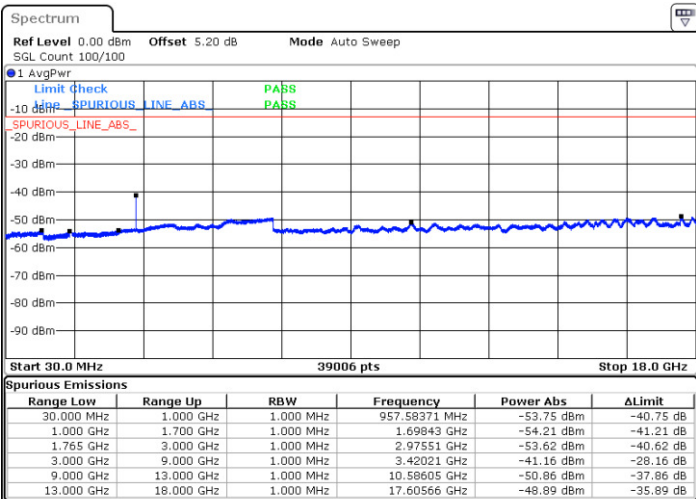

Date: 10.MAY.2017 01:07:17

LTE Band 4 / 1.4MHz

Lowest Channel / QPSK

Lowest Channel / 16QAM

Date: 11.MAY.2017 16:38:10

Date: 11.MAY.2017 16:38:52

Middle Channel / QPSK

Middle Channel / 16QAM

Date: 11.MAY.2017 16:40:10

Date: 11.MAY.2017 16:39:31

LTE Band 4 / 1.4MHz

Highest Channel / QPSK

Highest Channel / 16QAM

Date: 11.MAY.2017 16:40:50

Date: 11.MAY.2017 16:41:30

LTE Band 4 / 3MHz

Lowest Channel / QPSK

Lowest Channel / 16QAM

Date: 11.MAY.2017 16:42:37

Date: 11.MAY.2017 16:43:26

LTE Band 4 / 3MHz

Middle Channel / QPSK

Middle Channel / 16QAM

Date: 11.MAY.2017 16:45:04

Date: 11.MAY.2017 16:44:26

Highest Channel / QPSK

Highest Channel / 16QAM

Date: 11.MAY.2017 16:45:46

Date: 11.MAY.2017 16:46:31

LTE Band 4 / 5MHz

Lowest Channel / QPSK

Lowest Channel / 16QAM