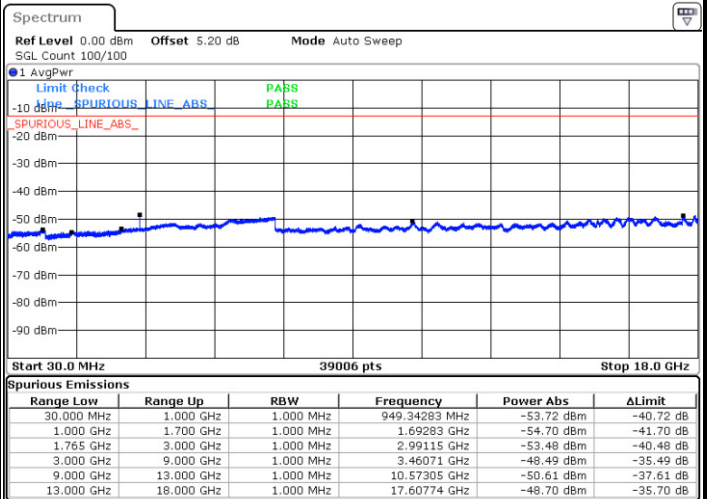

Date: 11.MAY.2017 16:44:26

Highest Channel / QPSK

Highest Channel / 16QAM

Date: 11.MAY.2017 16:45:46

Date: 11.MAY.2017 16:46:31

LTE Band 4 / 5MHz

Lowest Channel / QPSK

Lowest Channel / 16QAM

Date: 11.MAY.2017 16:47:54

Date: 11.MAY.2017 16:47:15

Middle Channel / QPSK

Middle Channel / 16QAM

Date: 11.MAY.2017 16:48:33

Date: 11.MAY.2017 16:49:32

LTE Band 4 / 5MHz

Highest Channel / QPSK