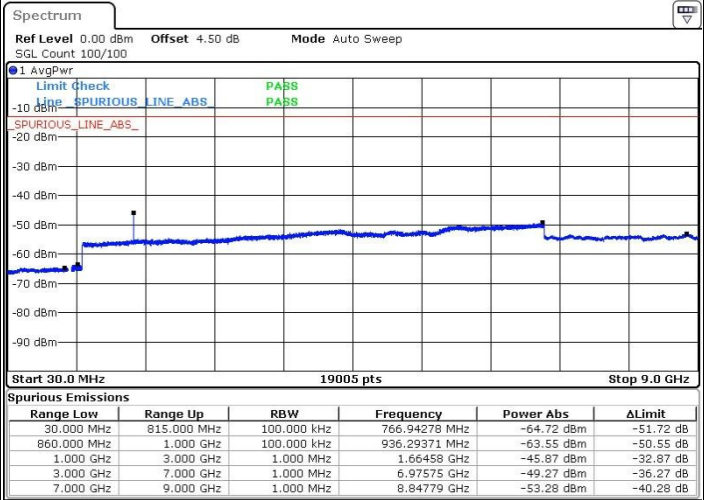

Date: 30.APR.2017 17:34:29

Date: 30.APR.2017 17:35:24

LTE Band 5 / 5MHz

Highest Channel / QPSK

Date: 30 APR 2017 17:43:42

Highest Channel / 16QAM

Date: 30 APR 2017 17:44:36

LTE Band 5 / 10MHz

Lowest Channel / QPSK

Date: 30 APR 2017 17:52:54

Lowest Channel / 16QAM

Date: 30 APR 2017 17:53:48

LTE Band 5 / 10MHz

Middle Channel / QPSK

Middle Channel / 16QAM

Date: 30 APR 2017 17:55:27

Date: 30 APR 2017 17:56:22

Highest Channel / QPSK

Highest Channel / 16QAM

Date: 30 APR 2017 18:04:39

Date: 30 APR 2017 18:05:34

LTE Band 7 / 5MHz

Lowest Channel / QPSK

Lowest Channel / 16QAM