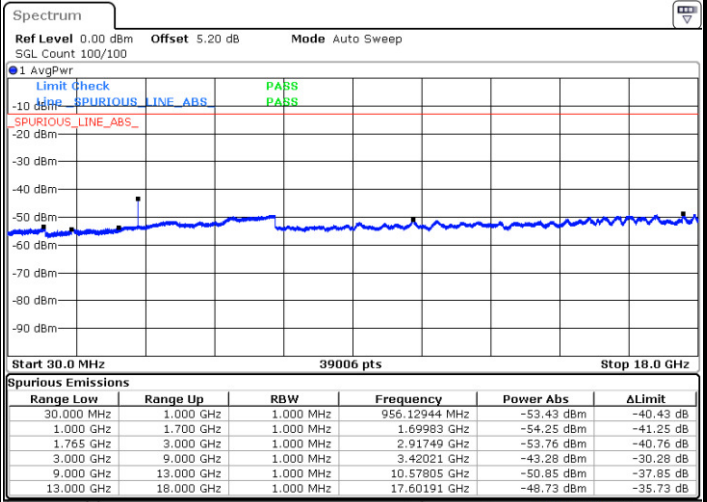

LTE Band 2 / 20MHz

Middle Channel / QPSK

Middle Channel / 16QAM

Date: 10.MAY.2017 00:59:52

Date: 10.MAY.2017 01:00:48

Highest Channel / QPSK

Highest Channel / 16QAM

Date: 10.MAY.2017 01:06:22

Date: 10.MAY.2017 01:07:17

LTE Band 4 / 1.4MHz

Lowest Channel / QPSK

Lowest Channel / 16QAM

Date: 11.MAY.2017 16:38:10

Date: 11.MAY.2017 16:38:52

Middle Channel / QPSK

Middle Channel / 16QAM

Date: 11.MAY.2017 16:40:10

Date: 11.MAY.2017 16:39:31

LTE Band 4 / 1.4MHz

Highest Channel / QPSK

Highest Channel / 16QAM

Date: 11.MAY.2017 16:40:50

Date: 11.MAY.2017 16:41:30

LTE Band 4 / 3MHz