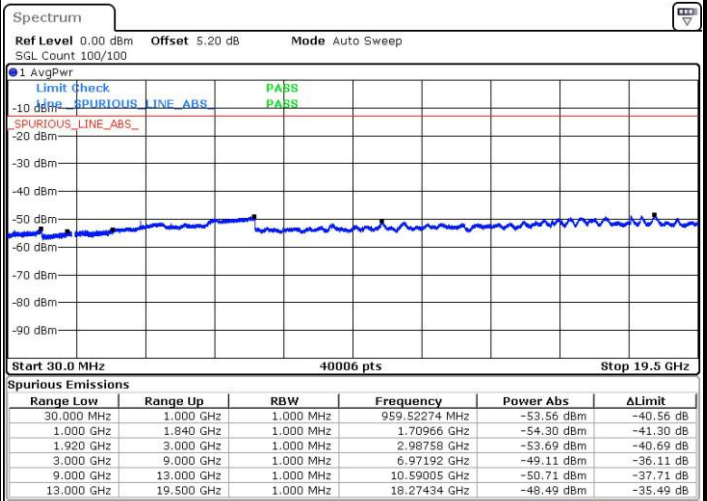

LTE Band 2 / 20MHz

Middle Channel / QPSK

Middle Channel / 16QAM

Date: 10.MAY.2017 00:59:52

Date: 10.MAY.2017 01:00:48

Highest Channel / QPSK

Highest Channel / 16QAM

Date: 10.MAY.2017 01:06:22

Date: 10.MAY.2017 01:07:17

LTE Band 4 / 1.4MHz

Lowest Channel / QPSK

Lowest Channel / 16QAM

Date: 11.MAY.2017 16:38:10

Date: 11.MAY.2017 16:38:52

Middle Channel / QPSK

Middle Channel / 16QAM

Date: 11.MAY.2017 16:40:10

Date: 11.MAY.2017 16:39:31

LTE Band 4 / 1.4MHz

Highest Channel / QPSK

Highest Channel / 16QAM

Date: 11.MAY.2017 16:40:50

Date: 11.MAY.2017 16:41:30

LTE Band 4 / 3MHz