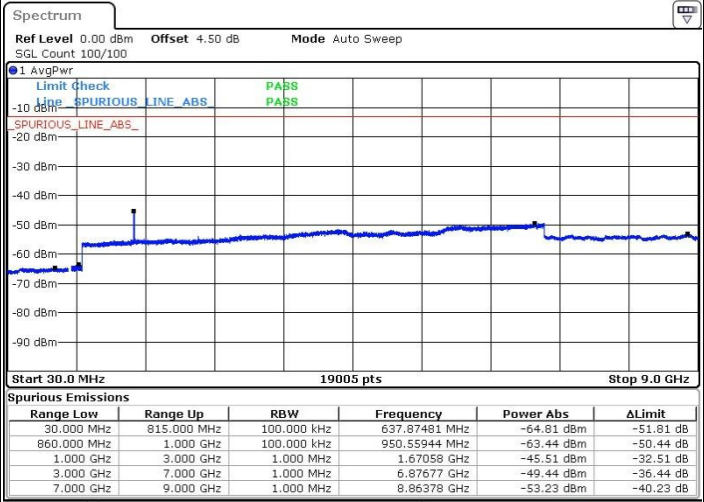

Date: 11.MAY.2017 17:10:31

Highest Channel / QPSK

Highest Channel / 16QAM

Date: 11.MAY.2017 17:12:25

Date: 11.MAY.2017 17:13:08

LTE Band 5 / 1.4MHz

Lowest Channel / QPSK

Lowest Channel / 16QAM

Date: 30 APR 2017 16:49:59

Date: 30 APR 2017 16:50:53

Middle Channel / QPSK

Middle Channel / 16QAM

Date: 30 APR 2017 16:52:32

Date: 30 APR 2017 16:53:27

LTE Band 5 / 1.4MHz

Highest Channel / QPSK

Date: 30 APR 2017 17:01:44

Highest Channel / 16QAM

Date: 30 APR 2017 17:02:39

LTE Band 5 / 3MHz

Lowest Channel / QPSK

Date: 30 APR 2017 17:10:57

Lowest Channel / 16QAM

Date: 30 APR 2017 17:11:52

LTE Band 5 / 3MHz

Middle Channel / QPSK

Middle Channel / 16QAM

Date: 30.APR.2017 17:13:31

Date: 30.APR.2017 17:14:26

Highest Channel / QPSK

Highest Channel / 16QAM

Date: 30.APR.2017 17:22:43