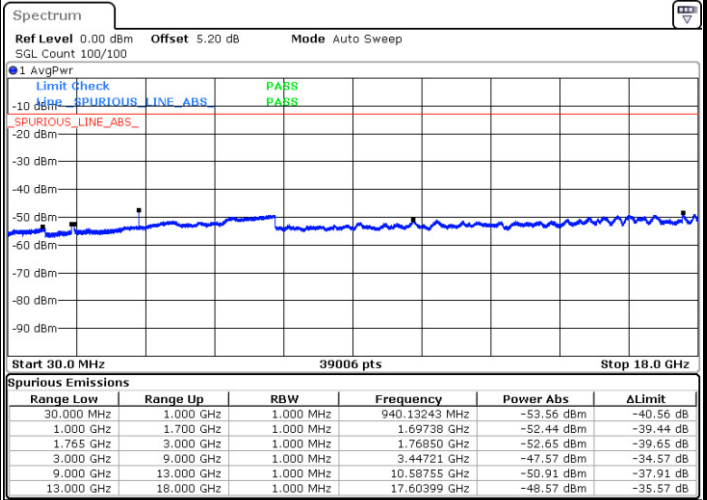

Date: 11.MAY.2017 17:05:02

Date: 11.MAY.2017 17:05:47

LTE Band 4 / 15MHz

Highest Channel / QPSK

Date: 11.MAY.2017 17:07:32

Highest Channel / 16QAM

Date: 11.MAY.2017 17:06:38

LTE Band 4 / 20MHz

Lowest Channel / QPSK

Date: 11.MAY.2017 17:08:54

Lowest Channel / 16QAM

Date: 11.MAY.2017 17:09:44

LTE Band 4 / 20MHz

Middle Channel / QPSK

Middle Channel / 16QAM

Date: 11.MAY.2017 17:11:32

Date: 11.MAY.2017 17:10:31

Highest Channel / QPSK

Highest Channel / 16QAM

Date: 11.MAY.2017 17:12:25

Date: 11.MAY.2017 17:13:08

LTE Band 5 / 1.4MHz

Lowest Channel / QPSK

Lowest Channel / 16QAM