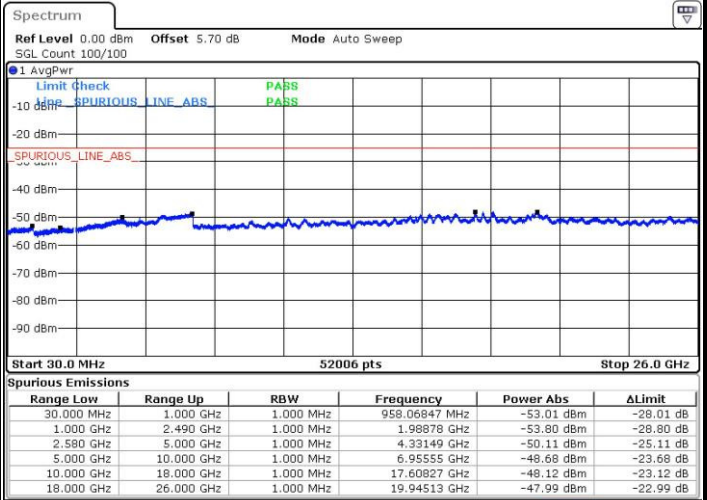

Lowest Channel / QPSK

Date: 30 APR 2017 17:52:54

Lowest Channel / 16QAM

Date: 30 APR 2017 17:53:48

LTE Band 5 / 10MHz

Middle Channel / QPSK

Middle Channel / 16QAM

Date: 30 APR 2017 17:55:27

Date: 30 APR 2017 17:56:22

Highest Channel / QPSK

Highest Channel / 16QAM

Date: 30 APR 2017 18:04:39

Date: 30 APR 2017 18:05:34

LTE Band 7 / 5MHz

Lowest Channel / QPSK

Lowest Channel / 16QAM

Date: 9 MAY.2017 15:26:20

Date: 9 MAY.2017 15:27:11

Middle Channel / QPSK

Middle Channel / 16QAM

Date: 9 MAY.2017 15:29:00

Date: 9 MAY.2017 15:28:01

LTE Band 7 / 5MHz

Highest Channel / QPSK

Date: 9 MAY 2017 15:29:49

Highest Channel / 16QAM

Date: 9 MAY 2017 15:30:41

LTE Band 7 / 10MHz

Lowest Channel / QPSK

Date: 9 MAY 2017 15:32:23

Lowest Channel / 16QAM

Date: 9 MAY 2017 15:31:34