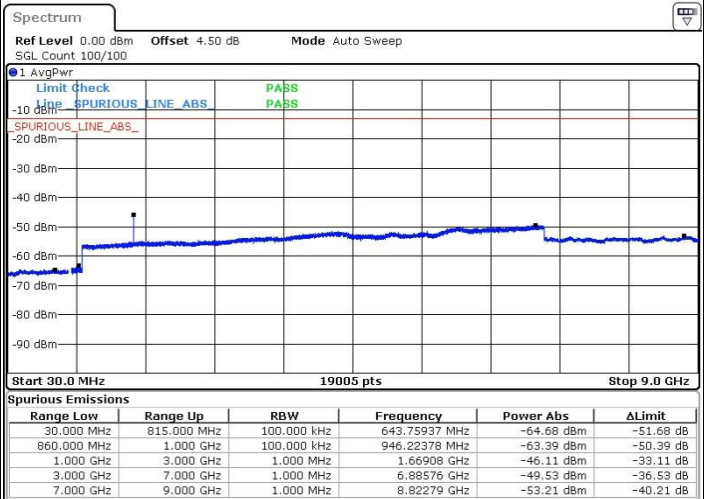

LTE Band 5 / 3MHz

Middle Channel / QPSK

Middle Channel / 16QAM

Date: 30.APR.2017 17:13:31

Date: 30.APR.2017 17:14:26

Highest Channel / QPSK

Highest Channel / 16QAM

Date: 30.APR.2017 17:22:43

Date: 30.APR.2017 17:23:38

LTE Band 5 / 5MHz

Lowest Channel / QPSK

Lowest Channel / 16QAM

Date: 30.APR.2017 17:31:56

Date: 30.APR.2017 17:32:50

Middle Channel / QPSK

Middle Channel / 16QAM

Date: 30.APR.2017 17:34:29

Date: 30.APR.2017 17:35:24

LTE Band 5 / 5MHz

Highest Channel / QPSK

Date: 30 APR 2017 17:43:42

Highest Channel / 16QAM

Date: 30 APR 2017 17:44:36

LTE Band 5 / 10MHz

Lowest Channel / QPSK

Date: 30 APR 2017 17:52:54

Lowest Channel / 16QAM

Date: 30 APR 2017 17:53:48

LTE Band 5 / 10MHz

Middle Channel / QPSK

Middle Channel / 16QAM

Date: 30 APR 2017 17:55:27