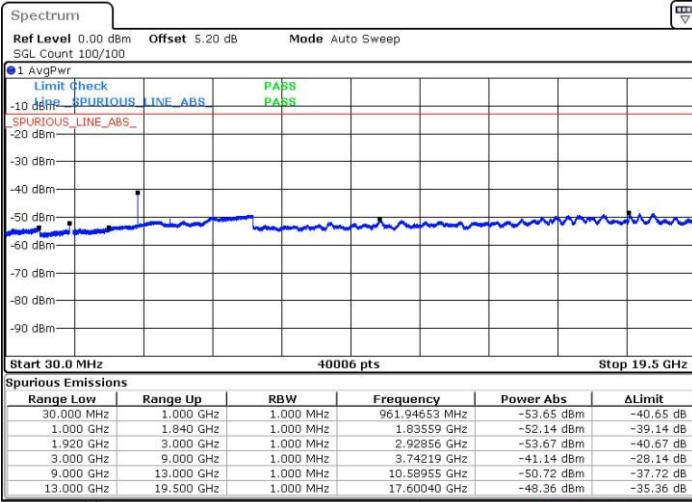

LTE Band 2 / 20MHz

Middle Channel / QPSK

Middle Channel / 16QAM

Date: 10.MAY.2017 00:59:52

Date: 10.MAY.2017 01:00:48

Highest Channel / QPSK

Highest Channel / 16QAM

Date: 10.MAY.2017 01:06:22

Date: 10.MAY.2017 01:07:17

LTE Band 4 / 1.4MHz

Lowest Channel / QPSK

Lowest Channel / 16QAM

Date: 11.MAY.2017 16:38:10

Date: 11.MAY.2017 16:38:52

Middle Channel / QPSK

Middle Channel / 16QAM

Date: 11.MAY.2017 16:40:10

Date: 11.MAY.2017 16:39:31

LTE Band 4 / 1.4MHz

Highest Channel / QPSK

Highest Channel / 16QAM

Date: 11.MAY.2017 16:40:50

Date: 11.MAY.2017 16:41:30

LTE Band 4 / 3MHz