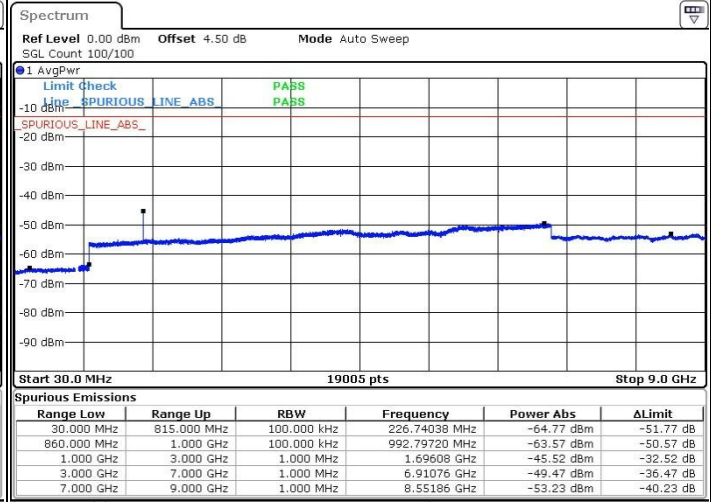

Date: 11.MAY.2017 17:10:31

Highest Channel / QPSK

Highest Channel / 16QAM

Date: 11.MAY.2017 17:12:25

Date: 11.MAY.2017 17:13:08

LTE Band 5 / 1.4MHz

Lowest Channel / QPSK

Lowest Channel / 16QAM

Date: 30 APR 2017 16:49:59

Date: 30 APR 2017 16:50:53

Middle Channel / QPSK

Middle Channel / 16QAM

Date: 30 APR 2017 16:52:32

Date: 30 APR 2017 16:53:27

LTE Band 5 / 1.4MHz

Highest Channel / QPSK

Date: 30 APR 2017 17:01:44

Highest Channel / 16QAM

Date: 30 APR 2017 17:02:39

LTE Band 5 / 3MHz

Lowest Channel / QPSK

Date: 30 APR 2017 17:10:57

Lowest Channel / 16QAM

Date: 30 APR 2017 17:11:52

LTE Band 5 / 3MHz

Middle Channel / QPSK

Middle Channel / 16QAM

Date: 30.APR.2017 17:13:31

Date: 30.APR.2017 17:14:26

Highest Channel / QPSK

Highest Channel / 16QAM

Date: 30.APR.2017 17:22:43