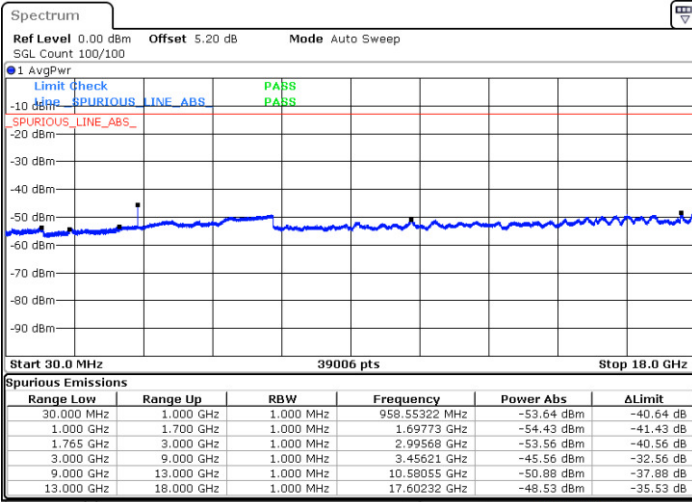

Date: 11.MAY.2017 16:50:52

Highest Channel / 16QAM

Date: 11.MAY.2017 16:50:12

LTE Band 4 / 10MHz

Lowest Channel / QPSK

Date: 11.MAY.2017 16:51:46

Lowest Channel / 16QAM

Date: 11.MAY.2017 16:52:26

LTE Band 4 / 10MHz

Middle Channel / QPSK

Middle Channel / 16QAM

Date: 11.MAY.2017 17:29:57

Date: 11.MAY.2017 16:53:15

Highest Channel / QPSK

Highest Channel / 16QAM

Date: 11.MAY.2017 16:56:09