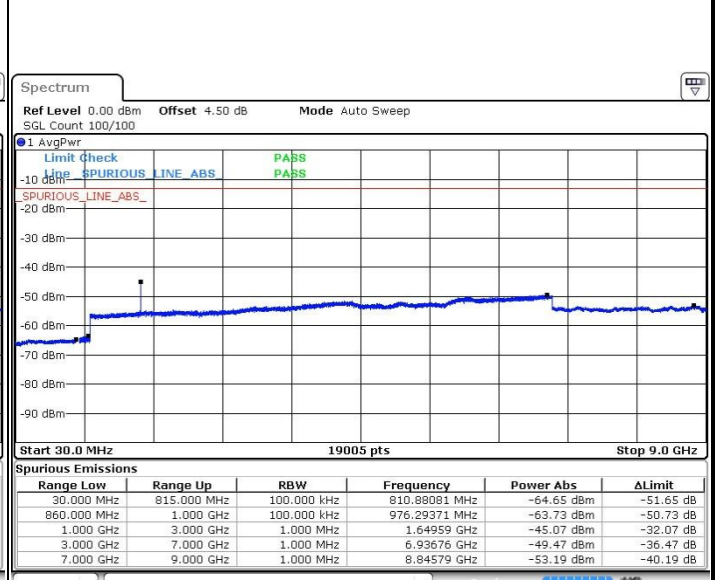

Date: 30.APR.2017 17:23:38

LTE Band 5 / 5MHz

Lowest Channel / QPSK

Lowest Channel / 16QAM

Date: 30.APR.2017 17:31:56

Date: 30.APR.2017 17:32:50

Middle Channel / QPSK

Middle Channel / 16QAM

Date: 30.APR.2017 17:34:29

Date: 30.APR.2017 17:35:24

LTE Band 5 / 5MHz

Highest Channel / QPSK

Date: 30 APR 2017 17:43:42

Highest Channel / 16QAM

Date: 30 APR 2017 17:44:36

LTE Band 5 / 10MHz

Lowest Channel / QPSK

Date: 30 APR 2017 17:52:54

Lowest Channel / 16QAM

Date: 30 APR 2017 17:53:48

LTE Band 5 / 10MHz

Middle Channel / QPSK

Middle Channel / 16QAM

Date: 30 APR 2017 17:55:27

Date: 30 APR 2017 17:56:22

Highest Channel / QPSK

Highest Channel / 16QAM

Date: 30 APR 2017 18:04:39

Date: 30 APR 2017 18:05:34

LTE Band 7 / 5MHz

Lowest Channel / QPSK

Lowest Channel / 16QAM