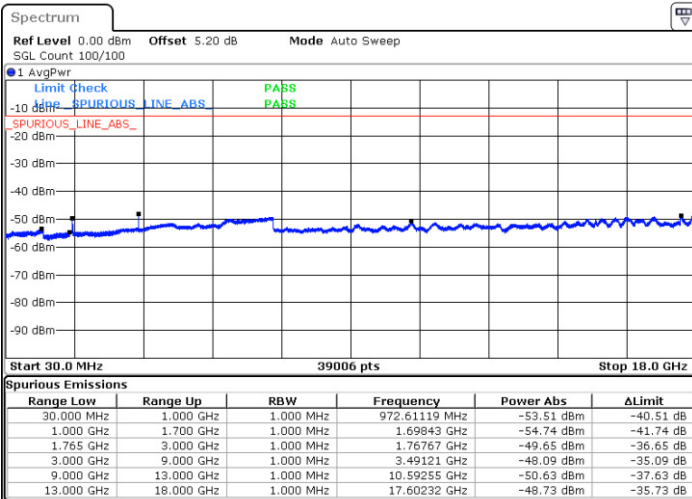

Date: 11.MAY.2017 16:50:52

Highest Channel / 16QAM

Date: 11.MAY.2017 16:50:12

LTE Band 4 / 10MHz

Lowest Channel / QPSK

Date: 11.MAY.2017 16:51:46

Lowest Channel / 16QAM

Date: 11.MAY.2017 16:52:26

LTE Band 4 / 10MHz

Middle Channel / QPSK

Middle Channel / 16QAM

Date: 11.MAY.2017 17:29:57

Date: 11.MAY.2017 16:53:15

Highest Channel / QPSK

Highest Channel / 16QAM

Date: 11.MAY.2017 16:56:09

Date: 11.MAY.2017 16:58:51

LTE Band 4 / 15MHz

Lowest Channel / QPSK

Lowest Channel / 16QAM

Date: 11.MAY.2017 17:04:16

Date: 11.MAY.2017 17:03:34

Middle Channel / QPSK

Middle Channel / 16QAM