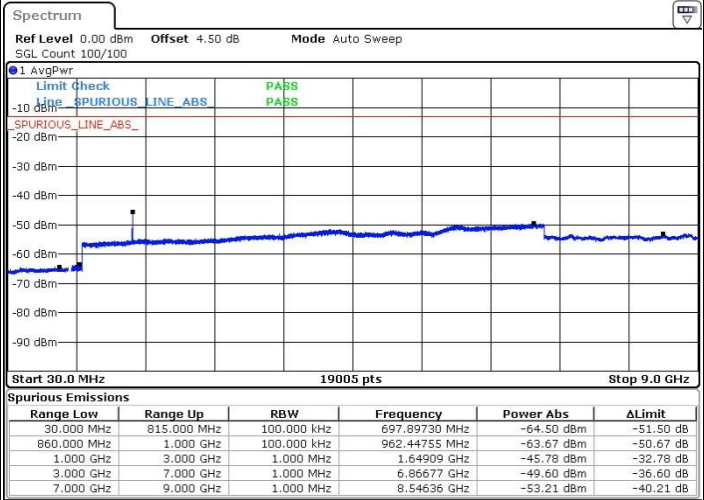

LTE Band 5 / 3MHz

Middle Channel / QPSK

Middle Channel / 16QAM

Date: 30.APR.2017 17:13:31

Date: 30.APR.2017 17:14:26

Highest Channel / QPSK

Highest Channel / 16QAM

Date: 30.APR.2017 17:22:43

Date: 30.APR.2017 17:23:38

LTE Band 5 / 5MHz

Lowest Channel / QPSK

Lowest Channel / 16QAM

Date: 30.APR.2017 17:31:56

Date: 30.APR.2017 17:32:50

Middle Channel / QPSK

Middle Channel / 16QAM

Date: 30.APR.2017 17:34:29

Date: 30.APR.2017 17:35:24

LTE Band 5 / 5MHz

Highest Channel / QPSK

Date: 30 APR 2017 17:43:42

Highest Channel / 16QAM

Date: 30 APR 2017 17:44:36

LTE Band 5 / 10MHz