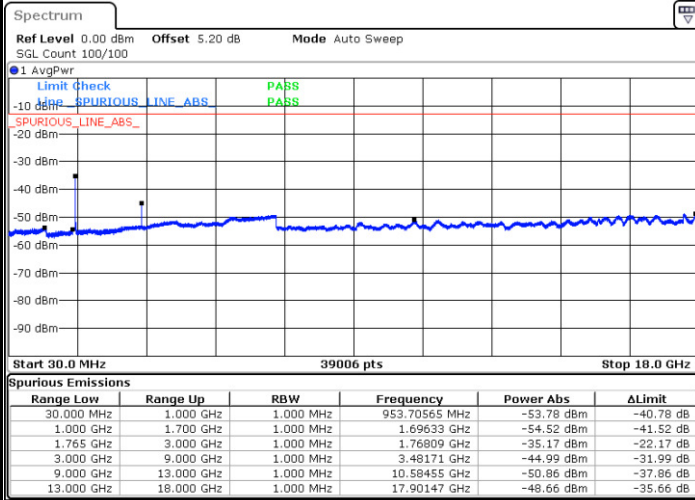

LTE Band 4 / 10MHz

Middle Channel / QPSK

Middle Channel / 16QAM

Date: 11.MAY.2017 17:29:57

Date: 11.MAY.2017 16:53:15

Highest Channel / QPSK

Highest Channel / 16QAM

Date: 11.MAY.2017 16:56:09

Date: 11.MAY.2017 16:58:51

LTE Band 4 / 15MHz

Lowest Channel / QPSK

Lowest Channel / 16QAM

Date: 11.MAY.2017 17:04:16

Date: 11.MAY.2017 17:03:34

Middle Channel / QPSK

Middle Channel / 16QAM

Date: 11.MAY.2017 17:05:02

Date: 11.MAY.2017 17:05:47

LTE Band 4 / 15MHz

Highest Channel / QPSK

Date: 11.MAY.2017 17:07:32

Highest Channel / 16QAM

Date: 11.MAY.2017 17:06:38

LTE Band 4 / 20MHz