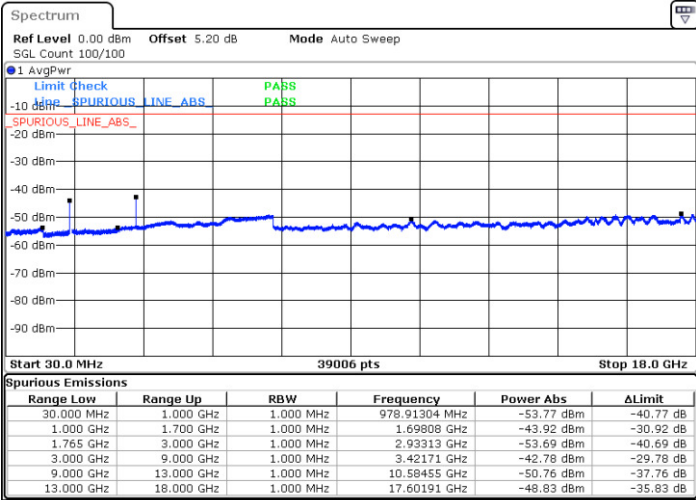

Date: 11.MAY.2017 16:50:52

Highest Channel / 16QAM

Date: 11.MAY.2017 16:50:12

LTE Band 4 / 10MHz

Lowest Channel / QPSK

Date: 11.MAY.2017 16:51:46

Lowest Channel / 16QAM

Date: 11.MAY.2017 16:52:26

LTE Band 4 / 10MHz

Middle Channel / QPSK

Middle Channel / 16QAM

Date: 11.MAY.2017 17:29:57

Date: 11.MAY.2017 16:53:15

Highest Channel / QPSK

Highest Channel / 16QAM

Date: 11.MAY.2017 16:56:09

Date: 11.MAY.2017 16:58:51

LTE Band 4 / 15MHz

Lowest Channel / QPSK

Lowest Channel / 16QAM

Date: 11.MAY.2017 17:04:16

Date: 11.MAY.2017 17:03:34

Middle Channel / QPSK

Middle Channel / 16QAM

Date: 11.MAY.2017 17:05:02

Date: 11.MAY.2017 17:05:47

LTE Band 4 / 15MHz

Highest Channel / QPSK

Date: 11.MAY.2017 17:07:32

Highest Channel / 16QAM

Date: 11.MAY.2017 17:06:38

LTE Band 4 / 20MHz