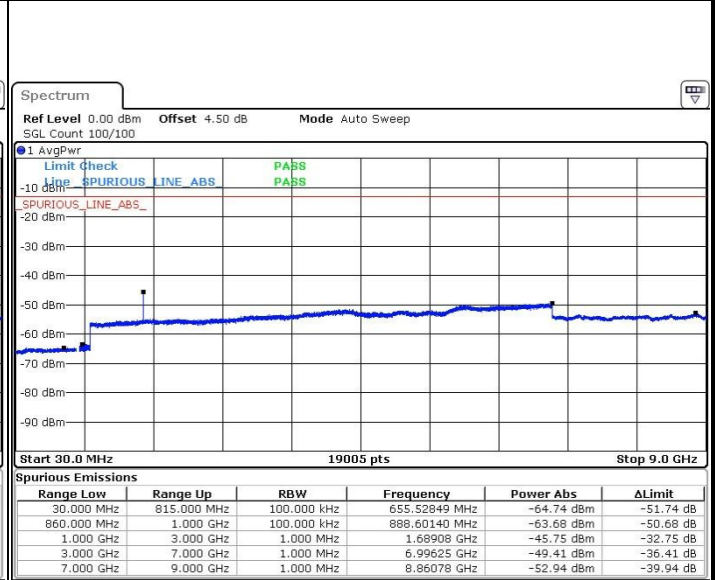

Date: 30.APR.2017 17:23:38

LTE Band 5 / 5MHz

Lowest Channel / QPSK

Lowest Channel / 16QAM

Date: 30.APR.2017 17:31:56

Date: 30.APR.2017 17:32:50

Middle Channel / QPSK

Middle Channel / 16QAM

Date: 30.APR.2017 17:34:29

Date: 30.APR.2017 17:35:24

LTE Band 5 / 5MHz

Highest Channel / QPSK

Date: 30 APR 2017 17:43:42

Highest Channel / 16QAM

Date: 30 APR 2017 17:44:36

LTE Band 5 / 10MHz

Lowest Channel / QPSK

Date: 30 APR 2017 17:52:54

Lowest Channel / 16QAM

Date: 30 APR 2017 17:53:48

LTE Band 5 / 10MHz

Middle Channel / QPSK

Middle Channel / 16QAM

Date: 30 APR 2017 17:55:27

Date: 30 APR 2017 17:56:22

Highest Channel / QPSK

Highest Channel / 16QAM

Date: 30 APR 2017 18:04:39

Date: 30 APR 2017 18:05:34

LTE Band 7 / 5MHz

Lowest Channel / QPSK

Lowest Channel / 16QAM