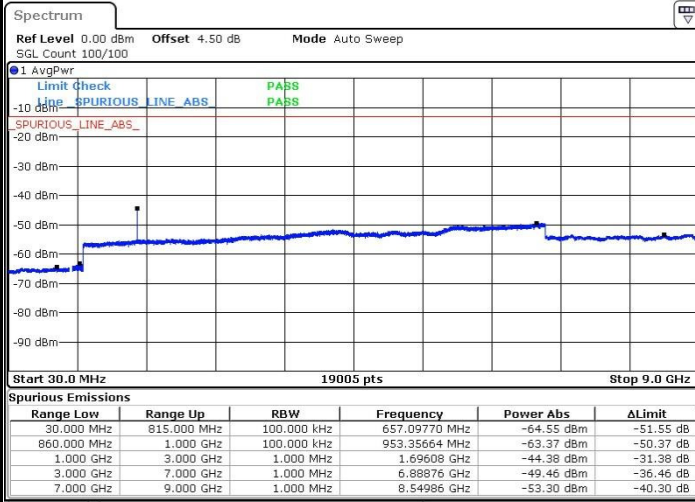

Date: 11.MAY.2017 17:10:31

Highest Channel / QPSK

Highest Channel / 16QAM

Date: 11.MAY.2017 17:12:25

Date: 11.MAY.2017 17:13:08

LTE Band 5 / 1.4MHz

Lowest Channel / QPSK

Lowest Channel / 16QAM

Date: 30 APR 2017 16:49:59

Date: 30 APR 2017 16:50:53

Middle Channel / QPSK

Middle Channel / 16QAM

Date: 30 APR 2017 16:52:32

Date: 30 APR 2017 16:53:27

LTE Band 5 / 1.4MHz

Highest Channel / QPSK

Date: 30 APR 2017 17:01:44

Highest Channel / 16QAM

Date: 30 APR 2017 17:02:39

LTE Band 5 / 3MHz

Lowest Channel / QPSK

Date: 30 APR 2017 17:10:57

Lowest Channel / 16QAM

Date: 30 APR 2017 17:11:52