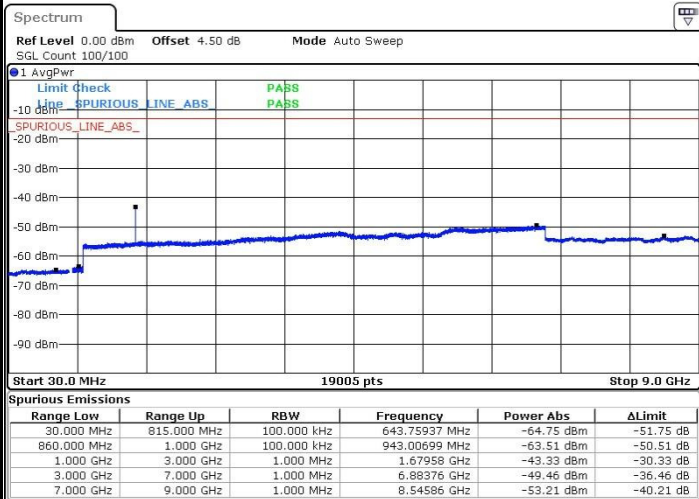

Date: 30.APR.2017 17:34:29

Date: 30.APR.2017 17:35:24

LTE Band 5 / 5MHz

Highest Channel / QPSK

Date: 30 APR 2017 17:43:42

Highest Channel / 16QAM

Date: 30 APR 2017 17:44:36

LTE Band 5 / 10MHz

Lowest Channel / QPSK

Date: 30 APR 2017 17:52:54

Lowest Channel / 16QAM

Date: 30 APR 2017 17:53:48

LTE Band 5 / 10MHz

Middle Channel / QPSK

Middle Channel / 16QAM

Date: 30 APR 2017 17:55:27

Date: 30 APR 2017 17:56:22

Highest Channel / QPSK

Highest Channel / 16QAM

Date: 30 APR 2017 18:04:39

Date: 30 APR 2017 18:05:34

LTE Band 7 / 5MHz

Lowest Channel / QPSK

Lowest Channel / 16QAM