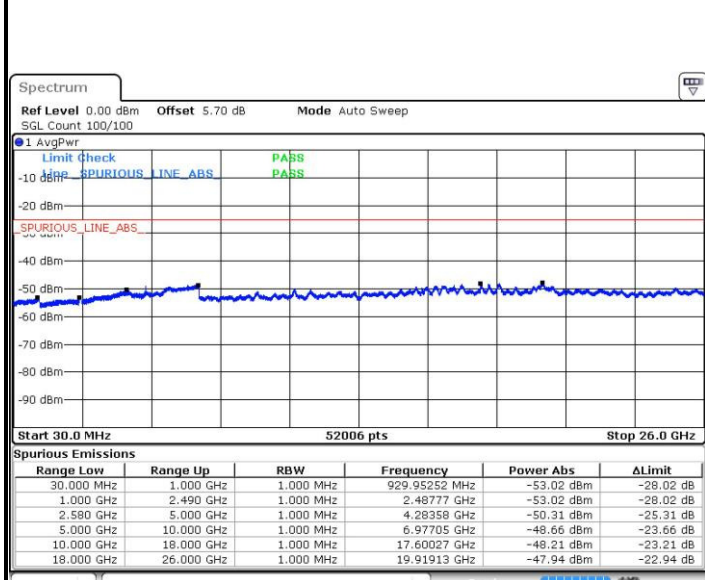

Date: 30 APR 2017 17:56:22

Highest Channel / QPSK

Highest Channel / 16QAM

Date: 30 APR 2017 18:04:39

Date: 30 APR 2017 18:05:34

LTE Band 7 / 5MHz

Lowest Channel / QPSK

Lowest Channel / 16QAM

Date: 9 MAY.2017 15:26:20

Date: 9 MAY.2017 15:27:11

Middle Channel / QPSK

Middle Channel / 16QAM

Date: 9 MAY.2017 15:29:00

Date: 9 MAY.2017 15:28:01

LTE Band 7 / 5MHz

Highest Channel / QPSK

Date: 9 MAY 2017 15:29:49

Highest Channel / 16QAM

Date: 9 MAY 2017 15:30:41

LTE Band 7 / 10MHz

Lowest Channel / QPSK

Date: 9 MAY 2017 15:32:23

Lowest Channel / 16QAM

Date: 9 MAY 2017 15:31:34