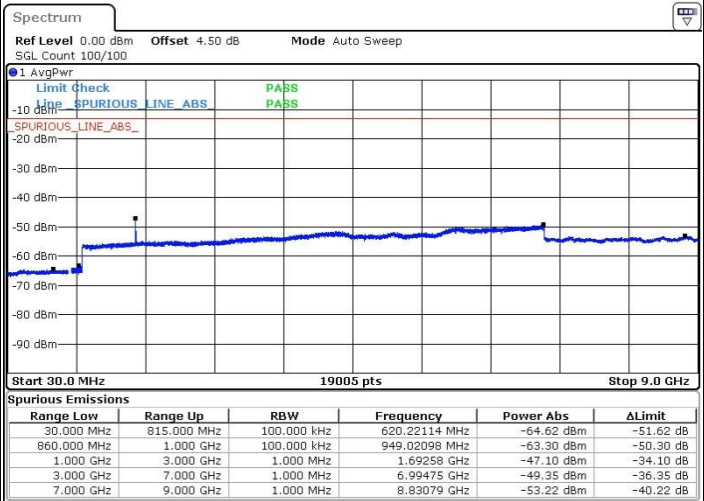

Date: 30 APR 2017 17:01:44

Highest Channel / 16QAM

Date: 30 APR 2017 17:02:39

LTE Band 5 / 3MHz

Lowest Channel / QPSK

Date: 30 APR 2017 17:10:57

Lowest Channel / 16QAM

Date: 30 APR 2017 17:11:52

LTE Band 5 / 3MHz

Middle Channel / QPSK

Middle Channel / 16QAM

Date: 30.APR.2017 17:13:31

Date: 30.APR.2017 17:14:26

Highest Channel / QPSK

Highest Channel / 16QAM

Date: 30.APR.2017 17:22:43

Date: 30.APR.2017 17:23:38

LTE Band 5 / 5MHz

Lowest Channel / QPSK

Lowest Channel / 16QAM

Date: 30.APR.2017 17:31:56

Date: 30.APR.2017 17:32:50

Middle Channel / QPSK

Middle Channel / 16QAM

Date: 30.APR.2017 17:34:29

Date: 30.APR.2017 17:35:24

LTE Band 5 / 5MHz

Highest Channel / QPSK

Date: 30 APR 2017 17:43:42

Highest Channel / 16QAM

Date: 30 APR 2017 17:44:36

LTE Band 5 / 10MHz