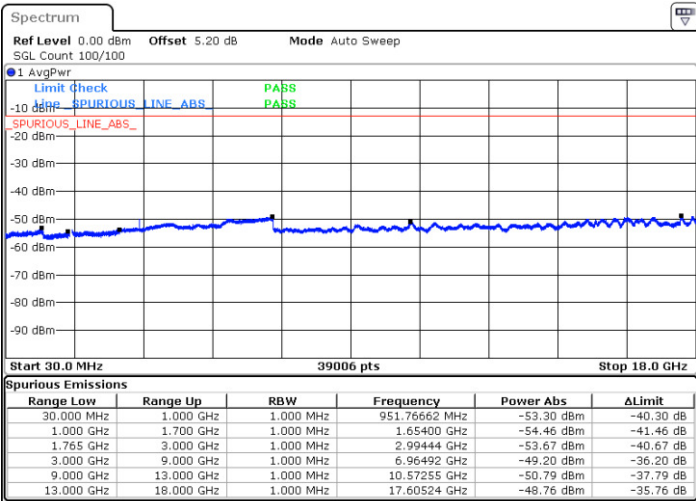

Date: 11.MAY.2017 16:40:10

Date: 11.MAY.2017 16:39:31

LTE Band 4 / 1.4MHz

Highest Channel / QPSK

Highest Channel / 16QAM

Date: 11.MAY.2017 16:40:50

Date: 11.MAY.2017 16:41:30

LTE Band 4 / 3MHz

Lowest Channel / QPSK

Lowest Channel / 16QAM

Date: 11.MAY.2017 16:42:37

Date: 11.MAY.2017 16:43:26

LTE Band 4 / 3MHz

Middle Channel / QPSK

Middle Channel / 16QAM

Date: 11.MAY.2017 16:45:04

Date: 11.MAY.2017 16:44:26

Highest Channel / QPSK

Highest Channel / 16QAM

Date: 11.MAY.2017 16:45:46

Date: 11.MAY.2017 16:46:31

LTE Band 4 / 5MHz

Lowest Channel / QPSK

Lowest Channel / 16QAM