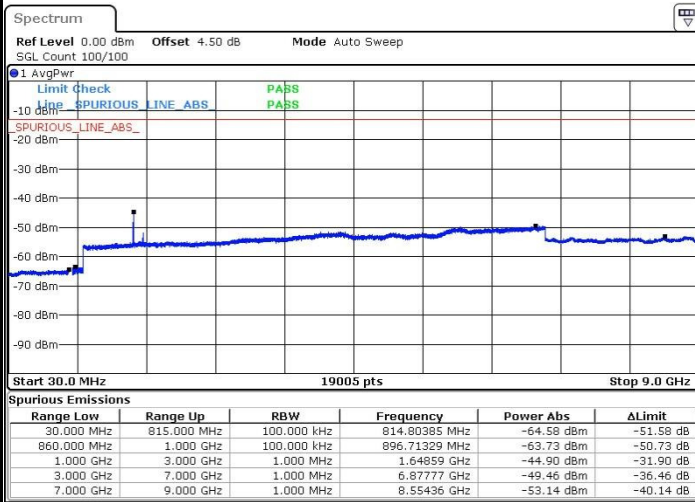

Date: 30 APR 2017 16:49:59

Date: 30 APR 2017 16:50:53

Middle Channel / QPSK

Middle Channel / 16QAM

Date: 30 APR 2017 16:52:32

Date: 30 APR 2017 16:53:27

LTE Band 5 / 1.4MHz

Highest Channel / QPSK

Date: 30 APR 2017 17:01:44

Highest Channel / 16QAM

Date: 30 APR 2017 17:02:39

LTE Band 5 / 3MHz

Lowest Channel / QPSK

Date: 30 APR 2017 17:10:57

Lowest Channel / 16QAM

Date: 30 APR 2017 17:11:52

LTE Band 5 / 3MHz

Middle Channel / QPSK

Middle Channel / 16QAM

Date: 30.APR.2017 17:13:31

Date: 30.APR.2017 17:14:26

Highest Channel / QPSK

Highest Channel / 16QAM

Date: 30.APR.2017 17:22:43