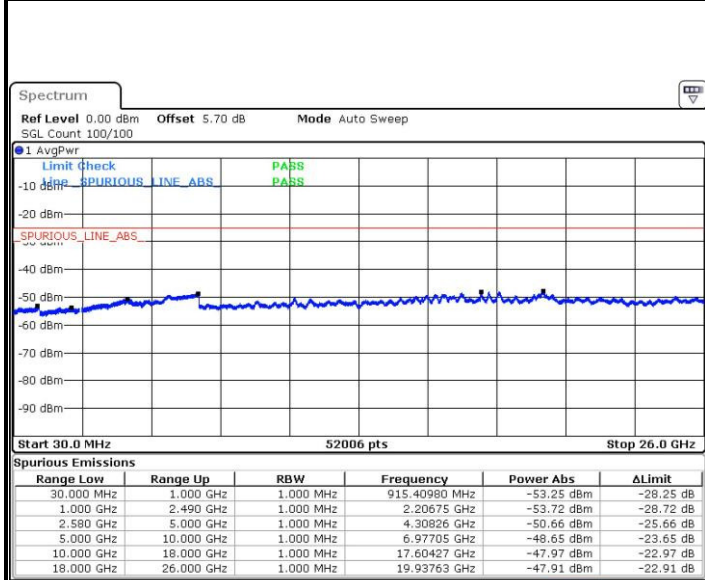

Lowest Channel / QPSK

Date: 30 APR 2017 17:52:54

Lowest Channel / 16QAM

Date: 30 APR 2017 17:53:48

LTE Band 5 / 10MHz

Middle Channel / QPSK

Middle Channel / 16QAM

Date: 30 APR 2017 17:55:27

Date: 30 APR 2017 17:56:22

Highest Channel / QPSK

Highest Channel / 16QAM

Date: 30 APR 2017 18:04:39

Date: 30 APR 2017 18:05:34

LTE Band 7 / 5MHz

Lowest Channel / QPSK

Lowest Channel / 16QAM

Date: 9 MAY.2017 15:26:20

Date: 9 MAY.2017 15:27:11

Middle Channel / QPSK

Middle Channel / 16QAM

Date: 9 MAY.2017 15:29:00

Date: 9 MAY.2017 15:28:01

LTE Band 7 / 5MHz

Highest Channel / QPSK

Date: 9 MAY 2017 15:29:49

Highest Channel / 16QAM

Date: 9 MAY 2017 15:30:41

LTE Band 7 / 10MHz

Lowest Channel / QPSK

Date: 9 MAY 2017 15:32:23

Lowest Channel / 16QAM

Date: 9 MAY 2017 15:31:34