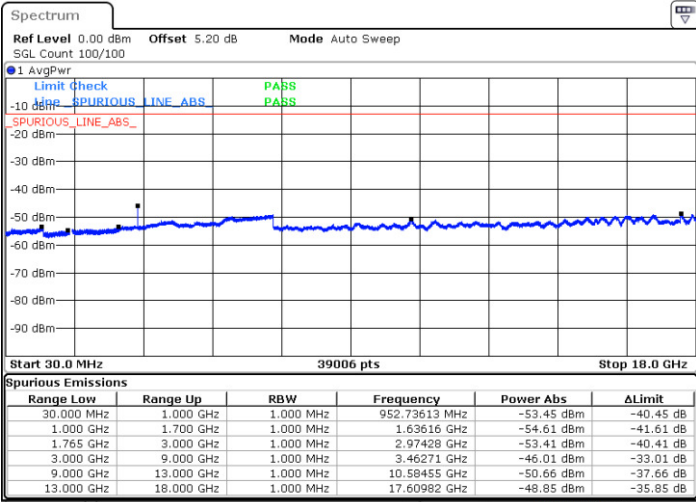

Date: 11.MAY.2017 16:40:10

Date: 11.MAY.2017 16:39:31

LTE Band 4 / 1.4MHz

Highest Channel / QPSK

Highest Channel / 16QAM

Date: 11.MAY.2017 16:40:50

Date: 11.MAY.2017 16:41:30

LTE Band 4 / 3MHz

Lowest Channel / QPSK

Lowest Channel / 16QAM

Date: 11.MAY.2017 16:42:37

Date: 11.MAY.2017 16:43:26

LTE Band 4 / 3MHz

Middle Channel / QPSK

Middle Channel / 16QAM

Date: 11.MAY.2017 16:45:04

Date: 11.MAY.2017 16:44:26

Highest Channel / QPSK

Highest Channel / 16QAM

Date: 11.MAY.2017 16:45:46

Date: 11.MAY.2017 16:46:31

LTE Band 4 / 5MHz

Lowest Channel / QPSK

Lowest Channel / 16QAM