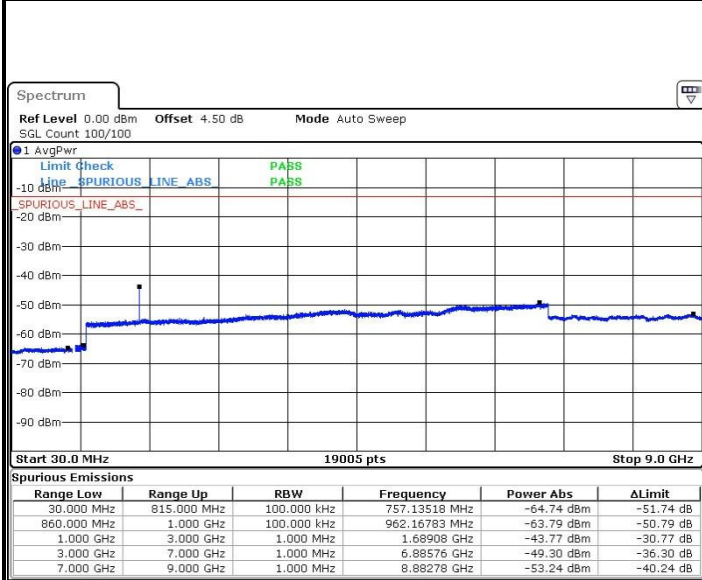

Date: 30.APR.2017 17:23:38

LTE Band 5 / 5MHz

Lowest Channel / QPSK

Lowest Channel / 16QAM

Date: 30.APR.2017 17:31:56

Date: 30.APR.2017 17:32:50

Middle Channel / QPSK

Middle Channel / 16QAM

Date: 30.APR.2017 17:34:29

Date: 30.APR.2017 17:35:24

LTE Band 5 / 5MHz

Highest Channel / QPSK

Date: 30 APR 2017 17:43:42

Highest Channel / 16QAM

Date: 30 APR 2017 17:44:36

LTE Band 5 / 10MHz

Lowest Channel / QPSK

Date: 30 APR 2017 17:52:54

Lowest Channel / 16QAM

Date: 30 APR 2017 17:53:48

LTE Band 5 / 10MHz

Middle Channel / QPSK

Middle Channel / 16QAM

Date: 30 APR 2017 17:55:27

Date: 30 APR 2017 17:56:22

Highest Channel / QPSK

Highest Channel / 16QAM

Date: 30 APR 2017 18:04:39

Date: 30 APR 2017 18:05:34

LTE Band 7 / 5MHz

Lowest Channel / QPSK

Lowest Channel / 16QAM