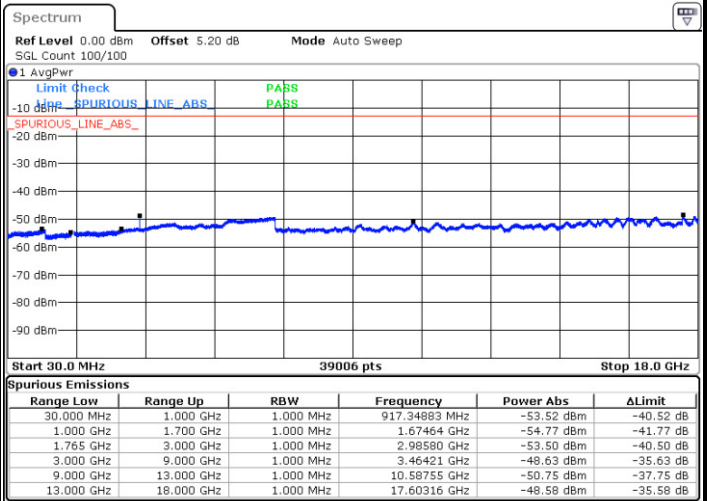

LTE Band 2 / 20MHz

Middle Channel / QPSK

Middle Channel / 16QAM

Date: 10.MAY.2017 00:59:52

Date: 10.MAY.2017 01:00:48

Highest Channel / QPSK

Highest Channel / 16QAM

Date: 10.MAY.2017 01:06:22

Date: 10.MAY.2017 01:07:17

LTE Band 4 / 1.4MHz

Lowest Channel / QPSK

Lowest Channel / 16QAM

Date: 11.MAY.2017 16:38:10

Date: 11.MAY.2017 16:38:52

Middle Channel / QPSK

Middle Channel / 16QAM

Date: 11.MAY.2017 16:40:10

Date: 11.MAY.2017 16:39:31

LTE Band 4 / 1.4MHz

Highest Channel / QPSK

Highest Channel / 16QAM

Date: 11.MAY.2017 16:40:50

Date: 11.MAY.2017 16:41:30

LTE Band 4 / 3MHz