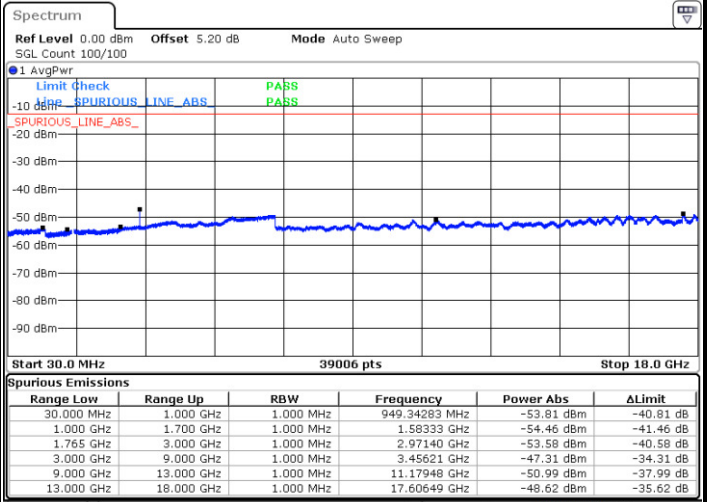

Date: 11.MAY.2017 16:47:54

Date: 11.MAY.2017 16:47:15

Middle Channel / QPSK

Middle Channel / 16QAM

Date: 11.MAY.2017 16:48:33

Date: 11.MAY.2017 16:49:32

LTE Band 4 / 5MHz

Highest Channel / QPSK

Date: 11.MAY.2017 16:50:52

Highest Channel / 16QAM

Date: 11.MAY.2017 16:50:12

LTE Band 4 / 10MHz

Lowest Channel / QPSK

Date: 11.MAY.2017 16:51:46

Lowest Channel / 16QAM

Date: 11.MAY.2017 16:52:26

LTE Band 4 / 10MHz

Middle Channel / QPSK

Middle Channel / 16QAM

Date: 11.MAY.2017 17:29:57

Date: 11.MAY.2017 16:53:15

Highest Channel / QPSK

Highest Channel / 16QAM

Date: 11.MAY.2017 16:56:09