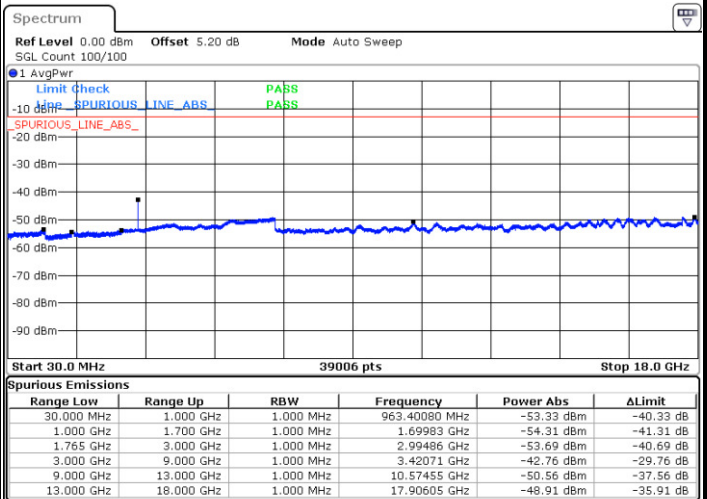

Date: 11.MAY.2017 16:40:10

Date: 11.MAY.2017 16:39:31

LTE Band 4 / 1.4MHz

Highest Channel / QPSK

Highest Channel / 16QAM

Date: 11.MAY.2017 16:40:50

Date: 11.MAY.2017 16:41:30

LTE Band 4 / 3MHz

Lowest Channel / QPSK

Lowest Channel / 16QAM

Date: 11.MAY.2017 16:42:37

Date: 11.MAY.2017 16:43:26

LTE Band 4 / 3MHz

Middle Channel / QPSK

Middle Channel / 16QAM

Date: 11.MAY.2017 16:45:04