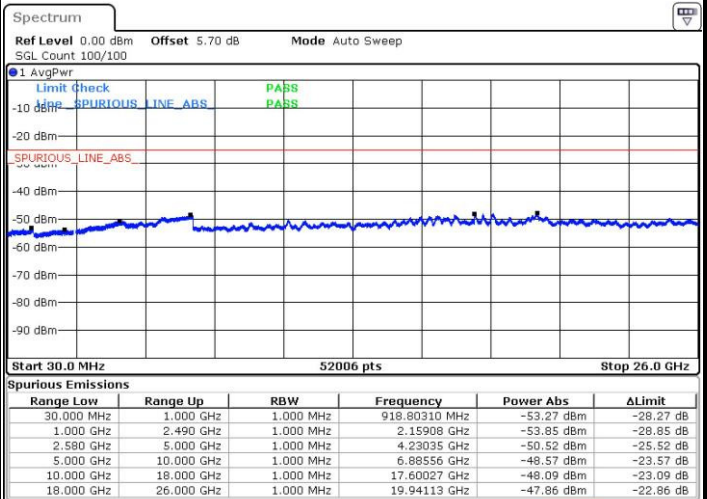

Date: 30 APR 2017 17:56:22

Highest Channel / QPSK

Highest Channel / 16QAM

Date: 30 APR 2017 18:04:39

Date: 30 APR 2017 18:05:34

LTE Band 7 / 5MHz

Lowest Channel / QPSK

Lowest Channel / 16QAM

Date: 9 MAY.2017 15:26:20

Date: 9 MAY.2017 15:27:11

Middle Channel / QPSK

Middle Channel / 16QAM

Date: 9 MAY.2017 15:29:00

Date: 9 MAY.2017 15:28:01

LTE Band 7 / 5MHz

Highest Channel / QPSK

Date: 9 MAY 2017 15:29:49

Highest Channel / 16QAM

Date: 9 MAY 2017 15:30:41

LTE Band 7 / 10MHz

Lowest Channel / QPSK

Date: 9 MAY 2017 15:32:23

Lowest Channel / 16QAM

Date: 9 MAY 2017 15:31:34