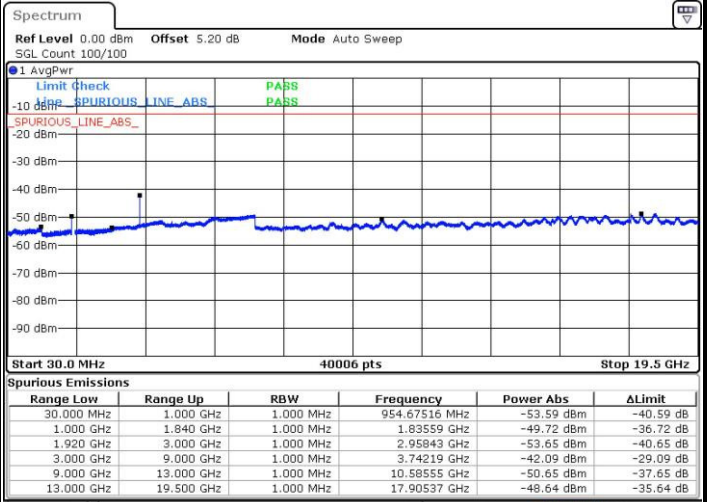

LTE Band 2 / 20MHz

Middle Channel / QPSK

Middle Channel / 16QAM

Date: 10.MAY.2017 00:59:52

Date: 10.MAY.2017 01:00:48

Highest Channel / QPSK

Highest Channel / 16QAM

Date: 10.MAY.2017 01:06:22

Date: 10.MAY.2017 01:07:17

LTE Band 4 / 1.4MHz

Lowest Channel / QPSK

Lowest Channel / 16QAM

Date: 11.MAY.2017 16:38:10

Date: 11.MAY.2017 16:38:52

Middle Channel / QPSK

Middle Channel / 16QAM

Date: 11.MAY.2017 16:40:10

Date: 11.MAY.2017 16:39:31

LTE Band 4 / 1.4MHz

Highest Channel / QPSK

Highest Channel / 16QAM

Date: 11.MAY.2017 16:40:50

Date: 11.MAY.2017 16:41:30

LTE Band 4 / 3MHz