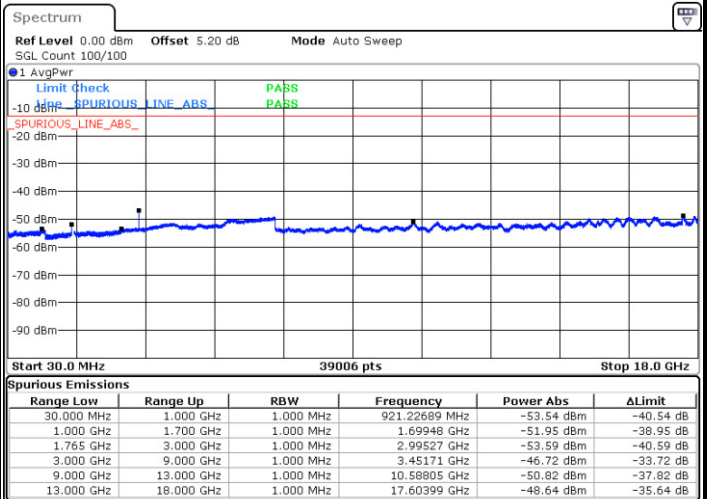

LTE Band 4 / 10MHz

Middle Channel / QPSK

Middle Channel / 16QAM

Date: 11.MAY.2017 17:29:57

Date: 11.MAY.2017 16:53:15

Highest Channel / QPSK

Highest Channel / 16QAM

Date: 11.MAY.2017 16:56:09

Date: 11.MAY.2017 16:58:51

LTE Band 4 / 15MHz

Lowest Channel / QPSK

Lowest Channel / 16QAM

Date: 11.MAY.2017 17:04:16

Date: 11.MAY.2017 17:03:34

Middle Channel / QPSK

Middle Channel / 16QAM

Date: 11.MAY.2017 17:05:02

Date: 11.MAY.2017 17:05:47

LTE Band 4 / 15MHz

Highest Channel / QPSK

Date: 11.MAY.2017 17:07:32

Highest Channel / 16QAM

Date: 11.MAY.2017 17:06:38

LTE Band 4 / 20MHz