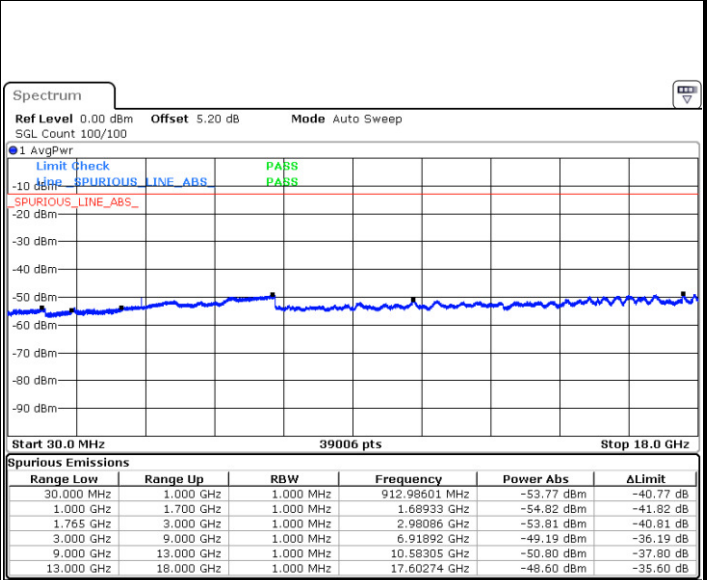

Date: 11.MAY.2017 16:44:26

Highest Channel / QPSK

Highest Channel / 16QAM

Date: 11.MAY.2017 16:45:46

Date: 11.MAY.2017 16:46:31

LTE Band 4 / 5MHz

Lowest Channel / QPSK

Lowest Channel / 16QAM

Date: 11.MAY.2017 16:47:54

Date: 11.MAY.2017 16:47:15

Middle Channel / QPSK

Middle Channel / 16QAM

Date: 11.MAY.2017 16:48:33

Date: 11.MAY.2017 16:49:32

LTE Band 4 / 5MHz

Highest Channel / QPSK

Date: 11.MAY.2017 16:50:52

Highest Channel / 16QAM

Date: 11.MAY.2017 16:50:12

LTE Band 4 / 10MHz

Lowest Channel / QPSK

Date: 11.MAY.2017 16:51:46

Lowest Channel / 16QAM

Date: 11.MAY.2017 16:52:26

LTE Band 4 / 10MHz

Middle Channel / QPSK

Middle Channel / 16QAM

Date: 11.MAY.2017 17:29:57

Date: 11.MAY.2017 16:53:15

Highest Channel / QPSK

Highest Channel / 16QAM

Date: 11.MAY.2017 16:56:09