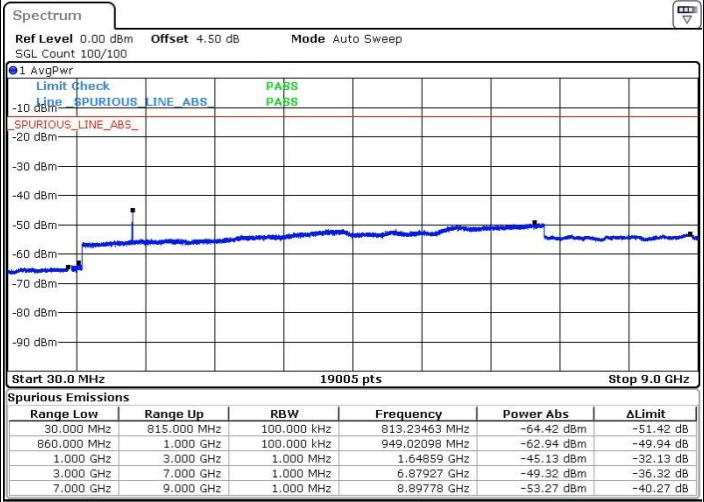

Lowest Channel / QPSK

Date: 11.MAY.2017 17:08:54

Lowest Channel / 16QAM

Date: 11.MAY.2017 17:09:44

LTE Band 4 / 20MHz

Middle Channel / QPSK

Middle Channel / 16QAM

Date: 11.MAY.2017 17:11:32

Date: 11.MAY.2017 17:10:31

Highest Channel / QPSK

Highest Channel / 16QAM

Date: 11.MAY.2017 17:12:25

Date: 11.MAY.2017 17:13:08

LTE Band 5 / 1.4MHz

Lowest Channel / QPSK

Lowest Channel / 16QAM

Date: 30 APR 2017 16:49:59

Date: 30 APR 2017 16:50:53

Middle Channel / QPSK

Middle Channel / 16QAM

Date: 30 APR 2017 16:52:32

Date: 30 APR 2017 16:53:27

LTE Band 5 / 1.4MHz

Highest Channel / QPSK

Date: 30 APR 2017 17:01:44

Highest Channel / 16QAM

Date: 30 APR 2017 17:02:39

LTE Band 5 / 3MHz

Lowest Channel / QPSK

Date: 30 APR 2017 17:10:57

Lowest Channel / 16QAM

Date: 30 APR 2017 17:11:52