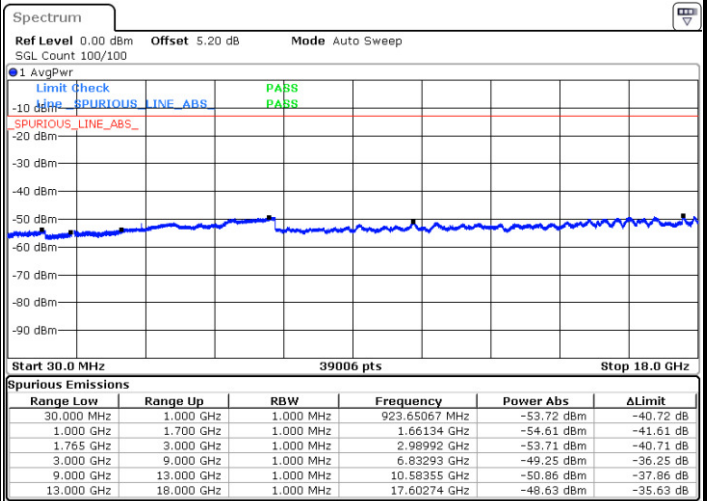

Date: 11.MAY.2017 16:40:10

Date: 11.MAY.2017 16:39:31

LTE Band 4 / 1.4MHz

Highest Channel / QPSK

Highest Channel / 16QAM

Date: 11.MAY.2017 16:40:50

Date: 11.MAY.2017 16:41:30

LTE Band 4 / 3MHz

Lowest Channel / QPSK

Lowest Channel / 16QAM

Date: 11.MAY.2017 16:42:37

Date: 11.MAY.2017 16:43:26

LTE Band 4 / 3MHz

Middle Channel / QPSK

Middle Channel / 16QAM

Date: 11.MAY.2017 16:45:04

Date: 11.MAY.2017 16:44:26

Highest Channel / QPSK

Highest Channel / 16QAM

Date: 11.MAY.2017 16:45:46

Date: 11.MAY.2017 16:46:31

LTE Band 4 / 5MHz

Lowest Channel / QPSK

Lowest Channel / 16QAM

Date: 11.MAY.2017 16:47:54

Date: 11.MAY.2017 16:47:15

Middle Channel / QPSK

Middle Channel / 16QAM

Date: 11.MAY.2017 16:48:33

Date: 11.MAY.2017 16:49:32

LTE Band 4 / 5MHz

Highest Channel / QPSK