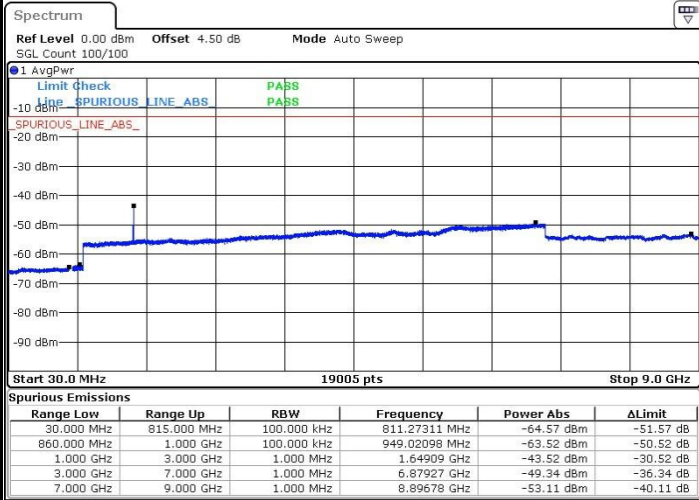

Date: 30 APR 2017 17:01:44

Highest Channel / 16QAM

Date: 30 APR 2017 17:02:39

LTE Band 5 / 3MHz

Lowest Channel / QPSK

Date: 30 APR 2017 17:10:57

Lowest Channel / 16QAM

Date: 30 APR 2017 17:11:52

LTE Band 5 / 3MHz

Middle Channel / QPSK

Middle Channel / 16QAM

Date: 30.APR.2017 17:13:31

Date: 30.APR.2017 17:14:26

Highest Channel / QPSK

Highest Channel / 16QAM

Date: 30.APR.2017 17:22:43

Date: 30.APR.2017 17:23:38

LTE Band 5 / 5MHz

Lowest Channel / QPSK

Lowest Channel / 16QAM

Date: 30.APR.2017 17:31:56

Date: 30.APR.2017 17:32:50

Middle Channel / QPSK

Middle Channel / 16QAM

Date: 30.APR.2017 17:34:29

Date: 30.APR.2017 17:35:24

LTE Band 5 / 5MHz

Highest Channel / QPSK

Date: 30 APR 2017 17:43:42

Highest Channel / 16QAM

Date: 30 APR 2017 17:44:36

LTE Band 5 / 10MHz