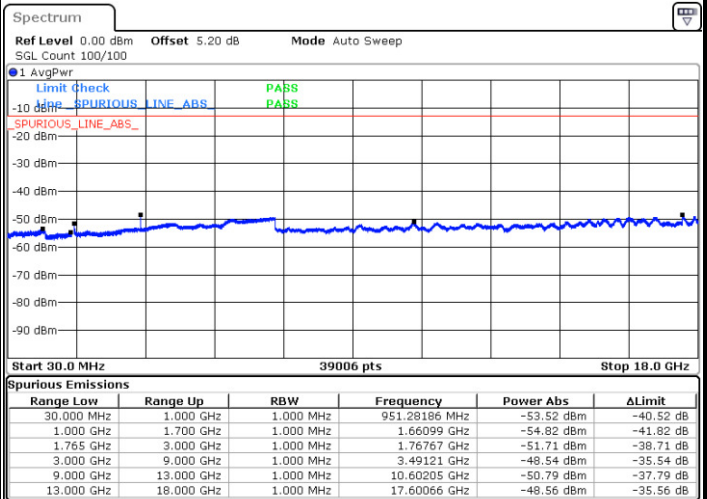

Date: 11.MAY.2017 16:50:52

Highest Channel / 16QAM

Date: 11.MAY.2017 16:50:12

LTE Band 4 / 10MHz

Lowest Channel / QPSK

Date: 11.MAY.2017 16:51:46

Lowest Channel / 16QAM

Date: 11.MAY.2017 16:52:26

LTE Band 4 / 10MHz

Middle Channel / QPSK

Middle Channel / 16QAM

Date: 11.MAY.2017 17:29:57

Date: 11.MAY.2017 16:53:15

Highest Channel / QPSK

Highest Channel / 16QAM

Date: 11.MAY.2017 16:56:09

Date: 11.MAY.2017 16:58:51

LTE Band 4 / 15MHz

Lowest Channel / QPSK

Lowest Channel / 16QAM

Date: 11.MAY.2017 17:04:16

Date: 11.MAY.2017 17:03:34

Middle Channel / QPSK

Middle Channel / 16QAM

Date: 11.MAY.2017 17:05:02

Date: 11.MAY.2017 17:05:47

LTE Band 4 / 15MHz

Highest Channel / QPSK

Date: 11.MAY.2017 17:07:32

Highest Channel / 16QAM

Date: 11.MAY.2017 17:06:38

LTE Band 4 / 20MHz