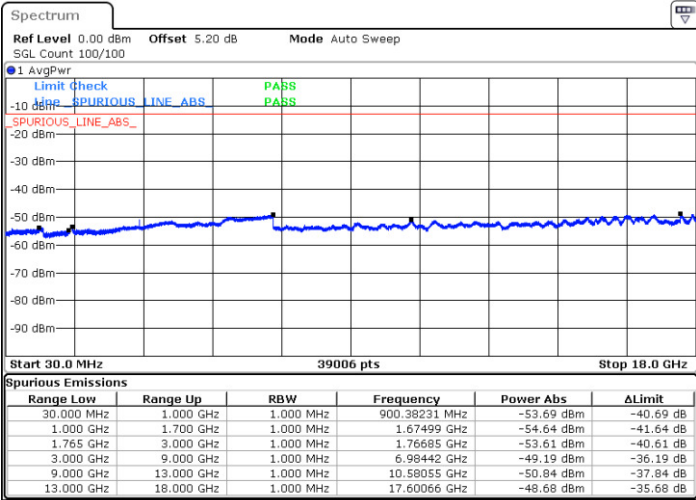

Date: 10.MAY.2017 01:07:17

LTE Band 4 / 1.4MHz

Lowest Channel / QPSK

Lowest Channel / 16QAM

Date: 11.MAY.2017 16:38:10

Date: 11.MAY.2017 16:38:52

Middle Channel / QPSK

Middle Channel / 16QAM

Date: 11.MAY.2017 16:40:10

Date: 11.MAY.2017 16:39:31

LTE Band 4 / 1.4MHz

Highest Channel / QPSK

Highest Channel / 16QAM

Date: 11.MAY.2017 16:40:50

Date: 11.MAY.2017 16:41:30

LTE Band 4 / 3MHz

Lowest Channel / QPSK

Lowest Channel / 16QAM

Date: 11.MAY.2017 16:42:37

Date: 11.MAY.2017 16:43:26

LTE Band 4 / 3MHz

Middle Channel / QPSK

Middle Channel / 16QAM

Date: 11.MAY.2017 16:45:04

Date: 11.MAY.2017 16:44:26

Highest Channel / QPSK

Highest Channel / 16QAM

Date: 11.MAY.2017 16:45:46

Date: 11.MAY.2017 16:46:31

LTE Band 4 / 5MHz

Lowest Channel / QPSK

Lowest Channel / 16QAM