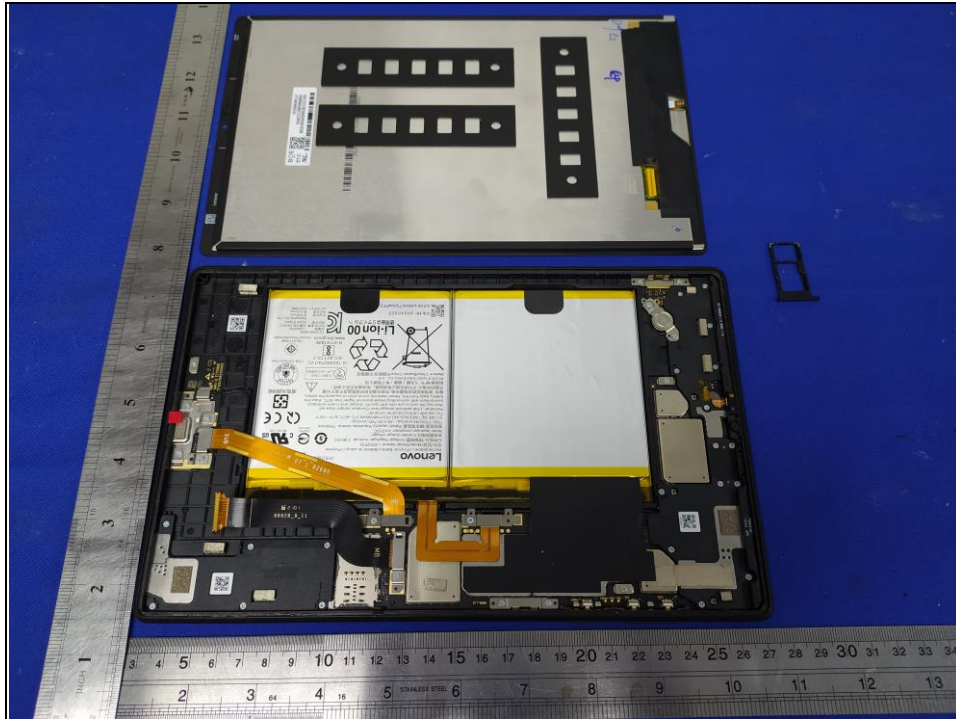

PHOTOGRAPHS OF THE EUT

Diversity Antenna

Main Antenna