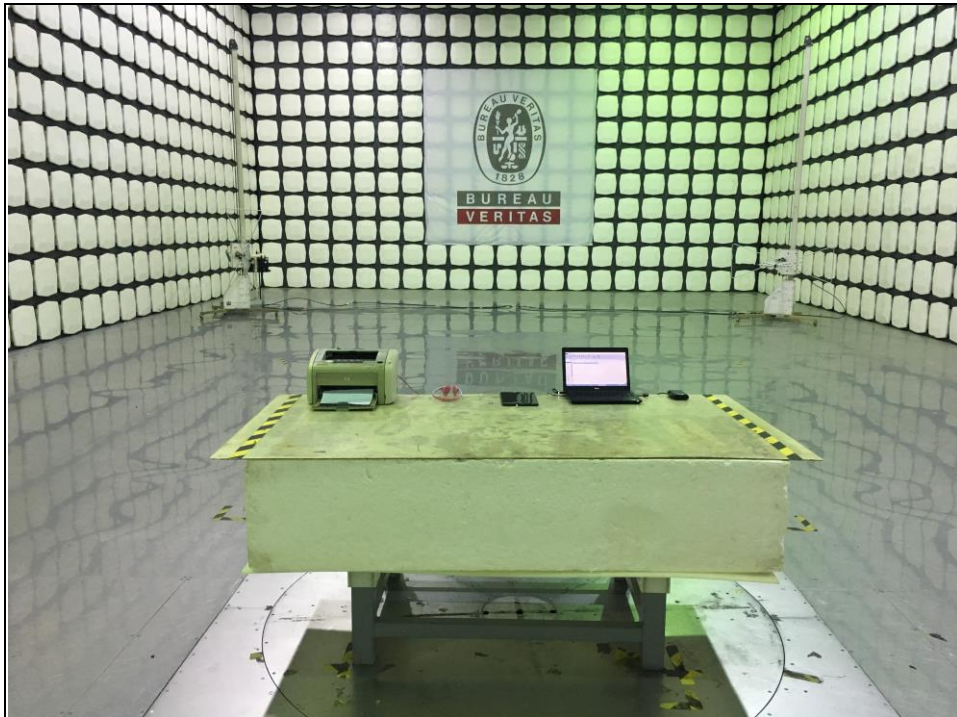

## SET-UP FOR CONDUCTED EMISSION TEST

## SET-UP FOR RADIATED EMISSION TEST

Frequency Range < 30MHz ~1GHz >

Frequency Range < Above 1GHz >