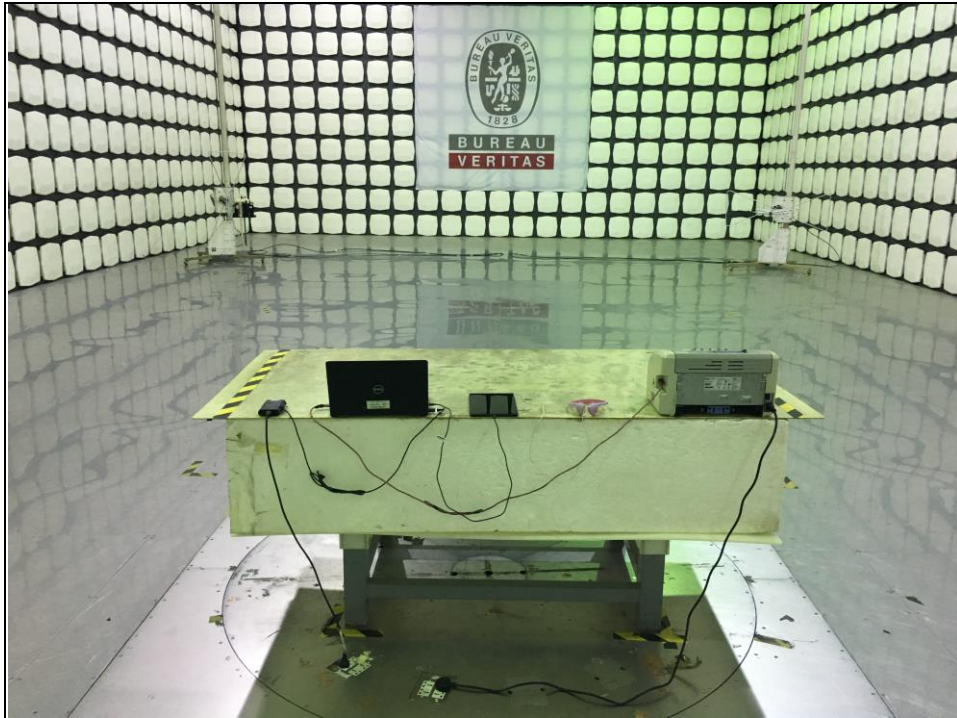

## SET-UP FOR CONDUCTED EMISSION TEST

## SET-UP FOR RADIATED EMISSION TEST

Frequency Range < 30MHz ~1GHz >

Frequency Range < Above 1GHz >