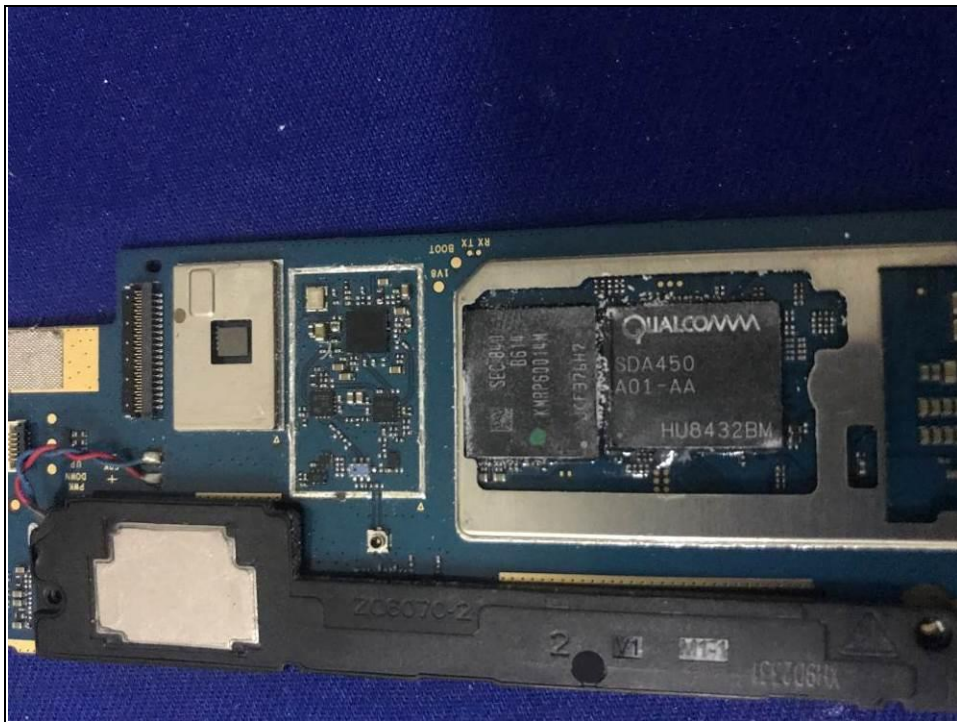

PHOTOGRAPHS OF THE EUT

BT/WIFI Antenna