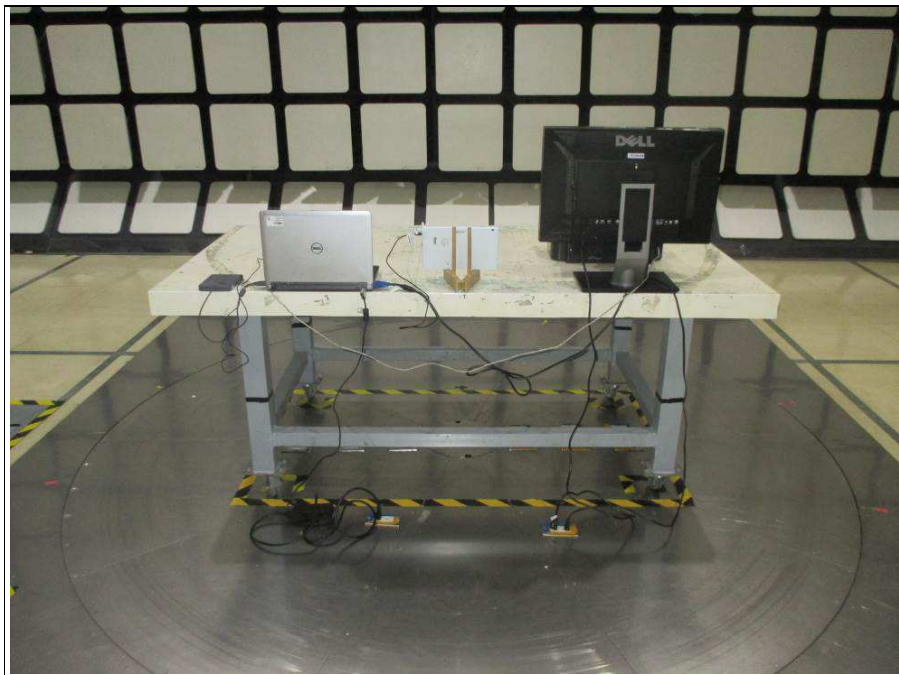

SET-UP FOR CONDUCTED EMISSION TEST

SET-UP FOR RADIATED EMISSION TEST

Frequency Range < 30MHz ~1GHz >

Frequency Range< Above 1GHz >