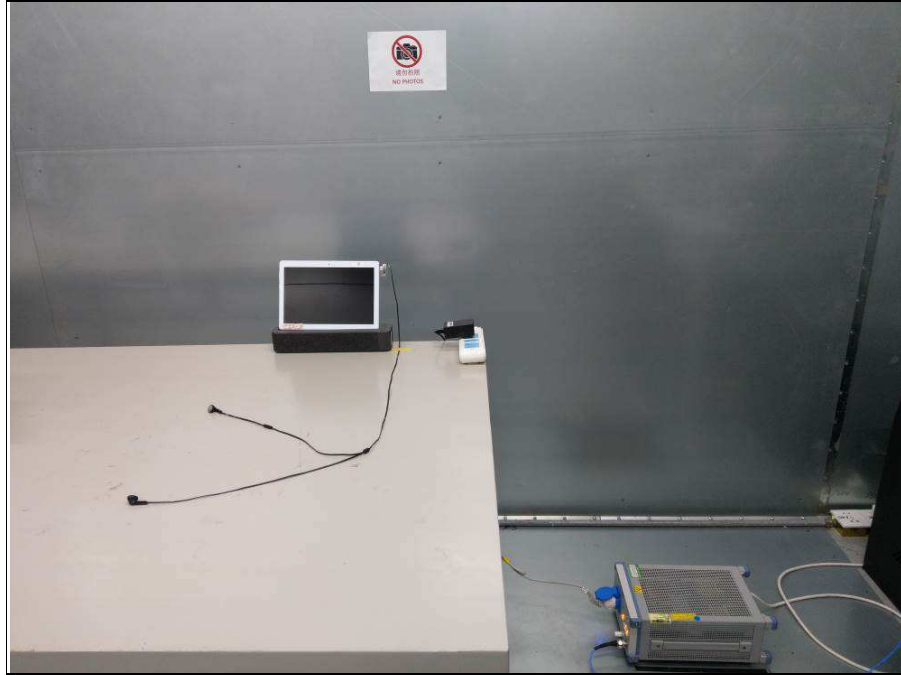

SET-UP FOR CONDUCTED EMISSION TEST

SET-UP FOR RADIATED EMISSION TEST

Frequency Range < 30MHz ~1GHz >

Frequency Range< Above 1GHz >