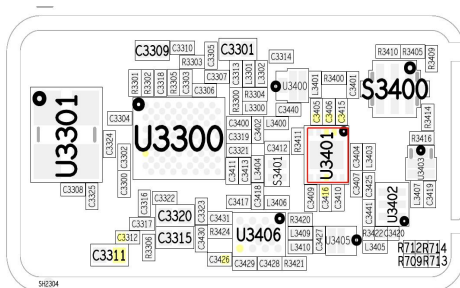

Model	A	B
Brand	威讯 U3401	立积RTC7639

- As shown in the picture of the motherboard, the mark is the change point, which is pin to PIN.

The corresponding circuit schematic diagram is not changed, and the bit number diagram will not change.