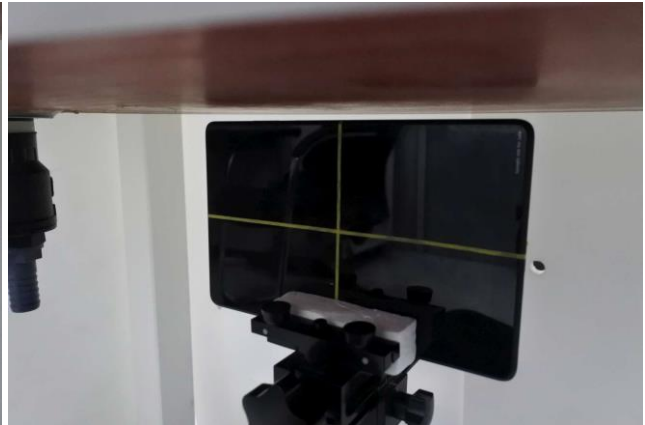

**Appendix D. SAR Test Setup Photos**

**Edge 1 of EUT with Phantom 0 mm Gap**

**Edge 2 of EUT with Phantom 0 mm Gap**

**Edge 4 of EUT with Phantom 0 mm Gap**

**Edge 4 of EUT with Phantom 6 mm Gap**

**Bottom Face of EUT with Phantom 0 mm Gap**

**Bottom Face of EUT with Phantom 12 mm Gap**

**Edge 1 of EUT with Phantom 13 mm Gap**

**Edge 2 of EUT with Phantom 4 mm Gap**