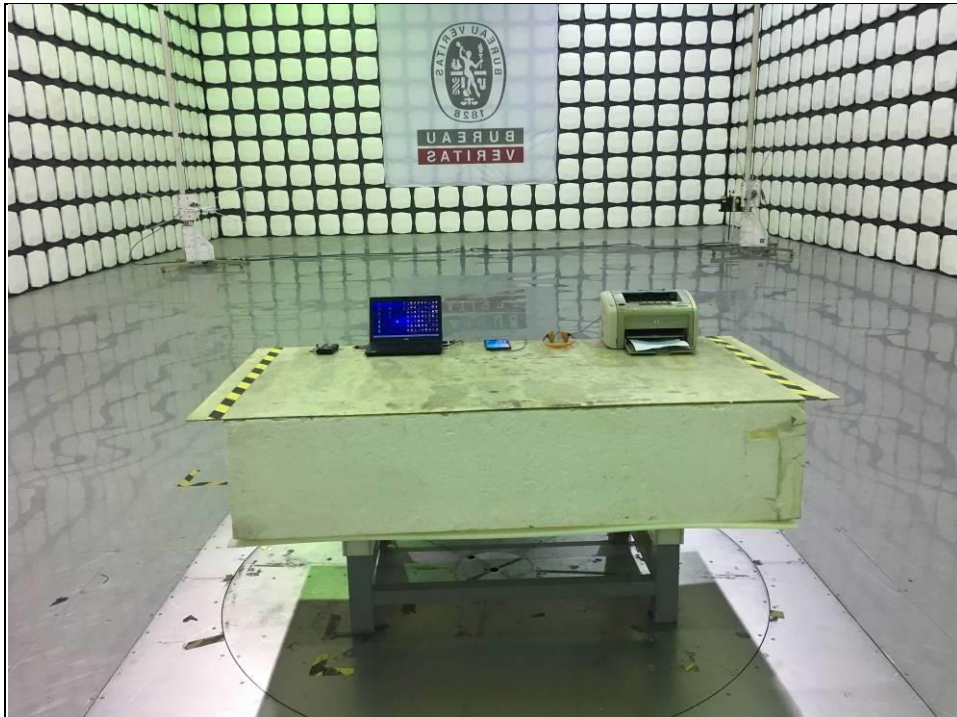

## SET-UP FOR CONDUCTED EMISSION TEST

## SET-UP FOR RADIATED EMISSION TEST

Frequency Range < 30MHz ~1GHz >

Frequency Range < Above 1GHz >