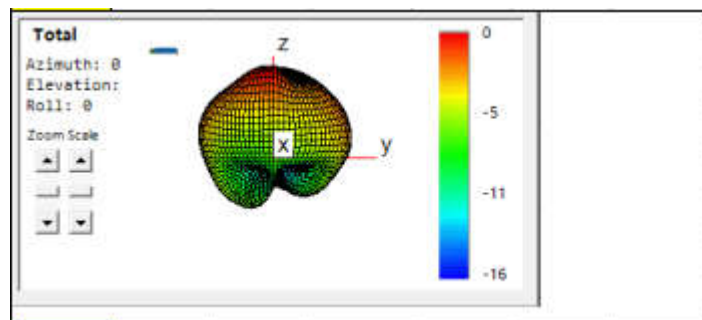

Antenna Report

Test / Position	Free Space				
bands	Frequency	TX Antenna Peak Gain			
		Ant 1	Ant 2	Ant 3	Ant 4
BT/WiFi 2.4G	2400-2483.5MHz	-1.5			
WiFi 5G	5150~5250MHz	-4			
WiFi 5G	5250~5350MHz	-4.5			
WiFi 5G	5470~5725MHz	-4.5			
WiFi 5G	5725~5850MHz	-5			

2. Gain Plots

WCDMA Band 1

WCDMA Band 2

WCDMA Band 4

WCDMA Band 5

WCDMA Band 6

WCDMA Band 8

WCDMA Band 19

LTE Band I

LTE Band 2

LTE Band 3

LTE Band 4

LTE Band 5

LTE BAND 7

LTE BAND 8

LTE BAND 18