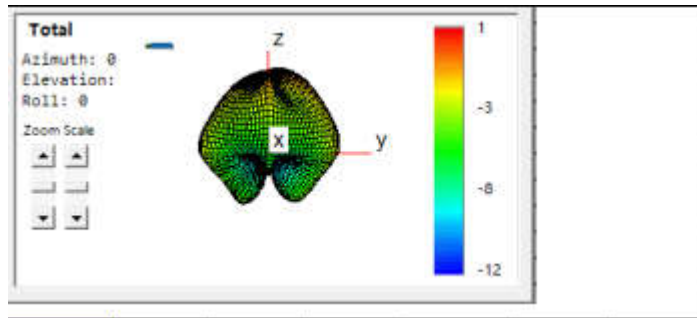

Antenna Report

Test / Position	Free Space				
bands	Frequency	TX Antenna Peak Gain			
		Ant 1	Ant 2	Ant 3	Ant 4
BT/WiFi 2.4G	2400-2483.5MHz	-1.5			
WiFi 5G	5150~5250MHz	-4			
WiFi 5G	5250~5350MHz	-4.5			
WiFi 5G	5470~5725MHz	-4.5			
WiFi 5G	5725~5850MHz	-5			

2. Gain Plots

WCDMA Band 1

WCDMA Band 2

WCDMA Band 4

WCDMA Band 5

WCDMA Band 6

WCDMA Band 8

WCDMA Band 19

LTE Band I

LTE Band 2

LTE Band 3

LTE Band 4

LTE Band 5

LTE BAND 7

LTE BAND 8

LTE BAND 18