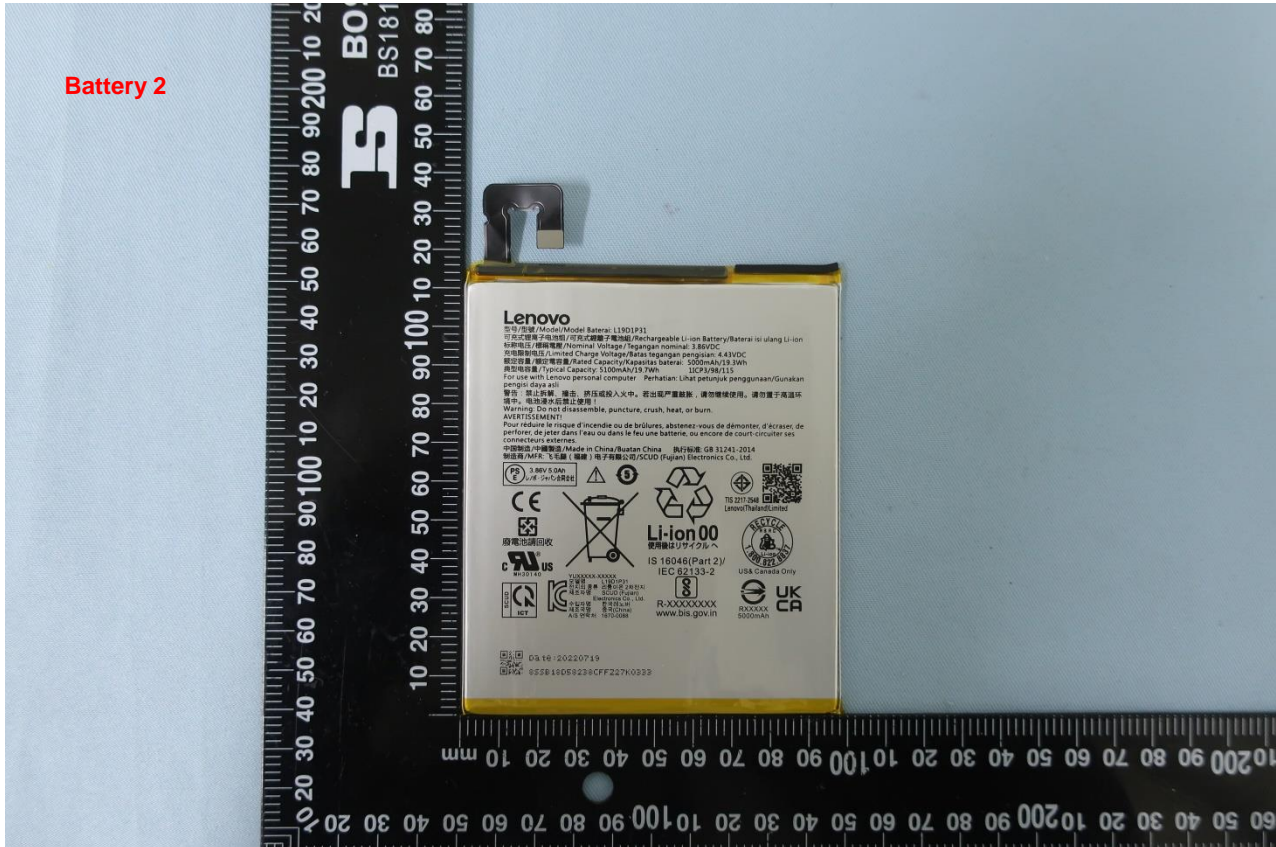

Brand Name: Lenovo; Model Name: TB310XU