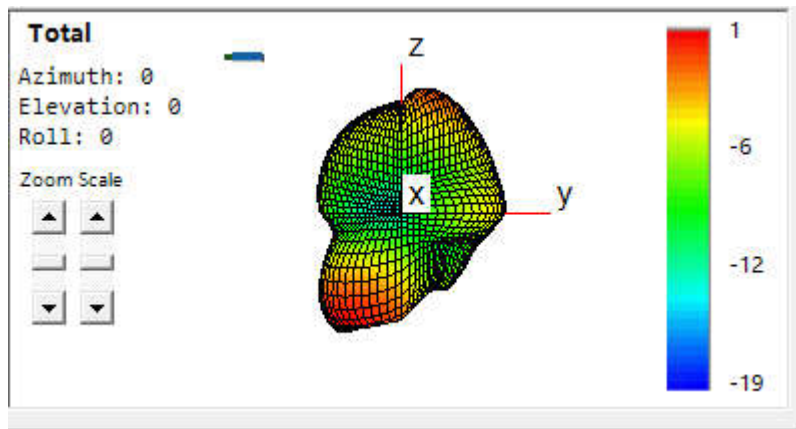

Test environment : **General test GTS 1800**

Test instrument : **5071C**

Table of Contents

1. Peak Gain	3
2. Gain Plots	4

Antenna Report

1.

TX Antenna Peak Gain

Test / Position	Free Space				
bands	Frequency	TX Antenna Peak Gain			
		Ant 1	Ant 2	Ant 3	Ant 4
BT/WiFi 2.4G	2400-2483.5MHz	-1.5			
WiFi 5G	5150~5250MHz	-4			
WiFi 5G	5250~5350MHz	-4.5			
WiFi 5G	5470~5725MHz	-4.5			
WiFi 5G	5725~5850MHz	-5			

2. Gain Plots

2.4G WiFi

5G WiFi
