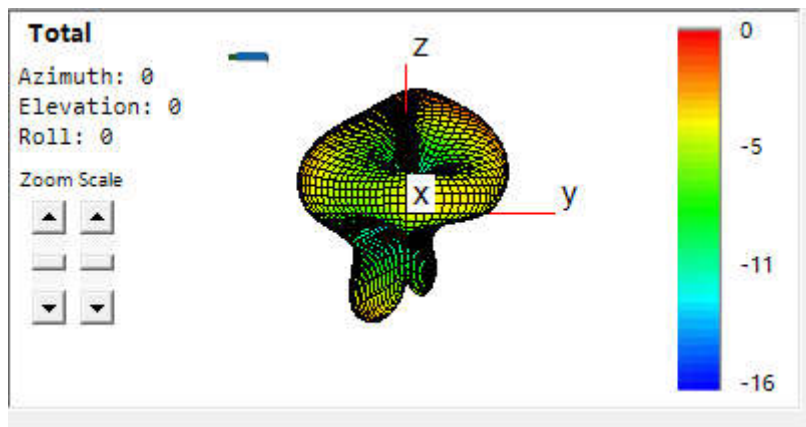

Test environment : **General test GTS 1800**

Test instrument : **5071C**

Table of Contents

1. Peak Gain	3
2. Gain Plots	4

Antenna Report

1.

TX Antenna Peak Gain

Test / Position	Free Space				
bands	Frequency	TX Antenna Peak Gain			
		Ant 1	Ant 2	Ant 3	Ant 4
BT/WiFi 2.4G	2400-2483.5MHz	-1.5			
WiFi 5G	5150~5250MHz	-4			
WiFi 5G	5250~5350MHz	-4.5			
WiFi 5G	5470~5725MHz	-4.5			
WiFi 5G	5725~5850MHz	-5			

2. Gain Plots

2.4G WiFi

5G WiFi
