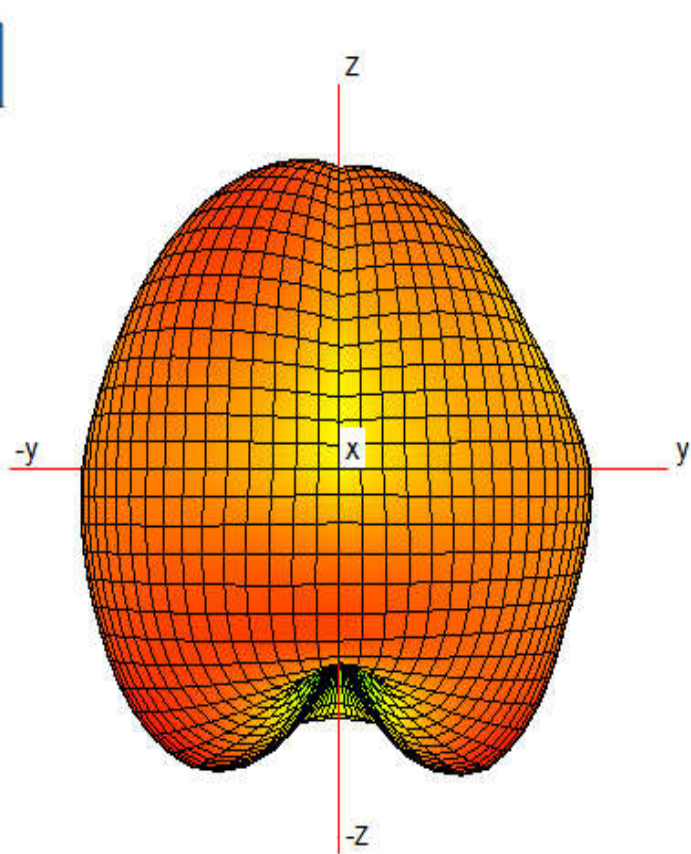

BAND	Peak Gain(dBi)
LTE B1	-1
LTE B2	-1.1
LTE B3	-1.2
LTE B4	-1.2
LTE B5	-2.5
LTE B7	-0.2
LTE B8	-2.3
LTE B19	-2.5
LTE B20	-2.4
LTE B26	-2.5
LTE B28	-3.7
LTE B38	-0.2
LTE B40	-0.5
LTE B41	-0.2

Test Environment: GTS2800

Directional Pattern

B3

B4

B5

B7

B8

B19

B20