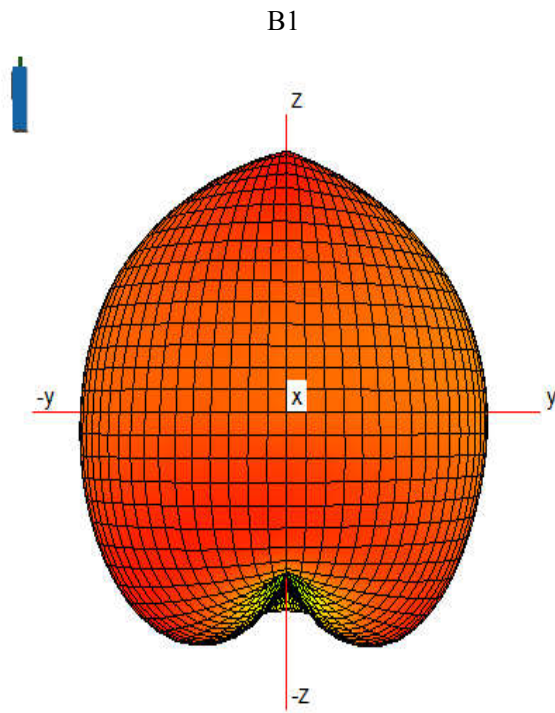

Test Environment: GTS2800

Directional Pattern