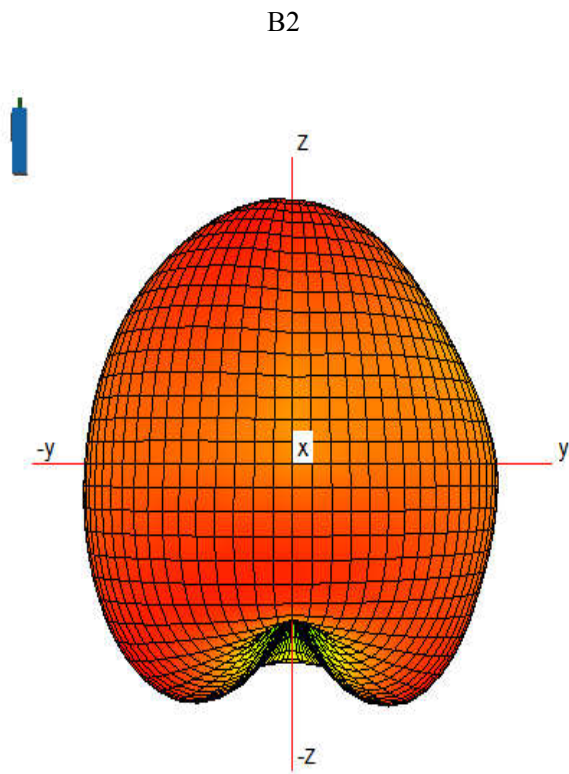

Test Environment: GTS2800

Directional Pattern