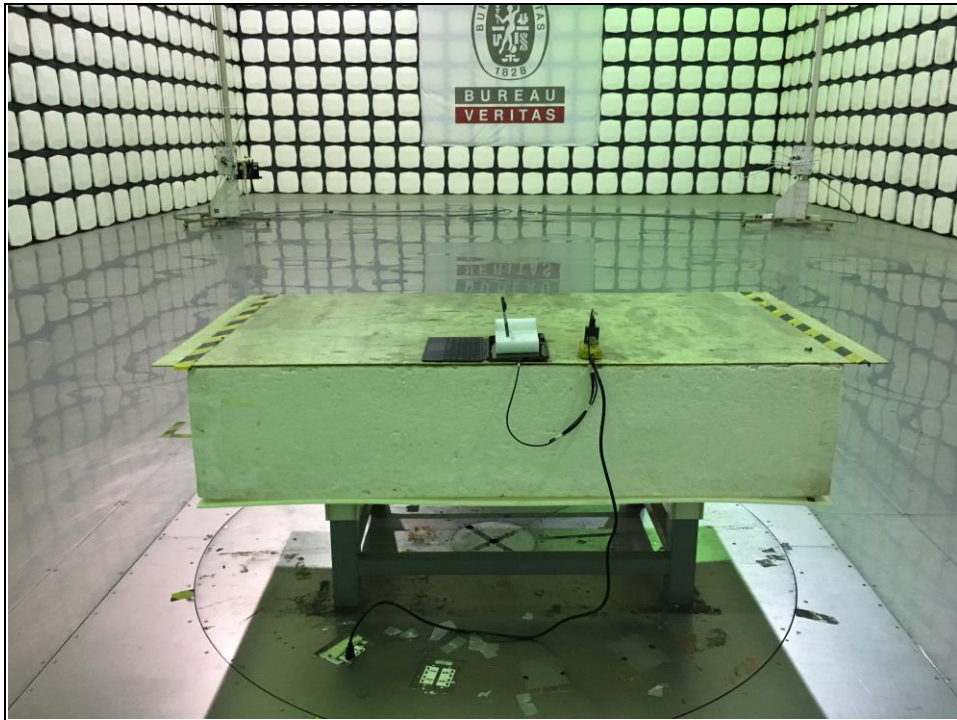

## SET-UP FOR CONDUCTED EMISSION TEST

## SET-UP FOR RADIATED EMISSION TEST

Frequency Range < 30MHz ~1GHz >

Frequency Range < Above 1GHz >