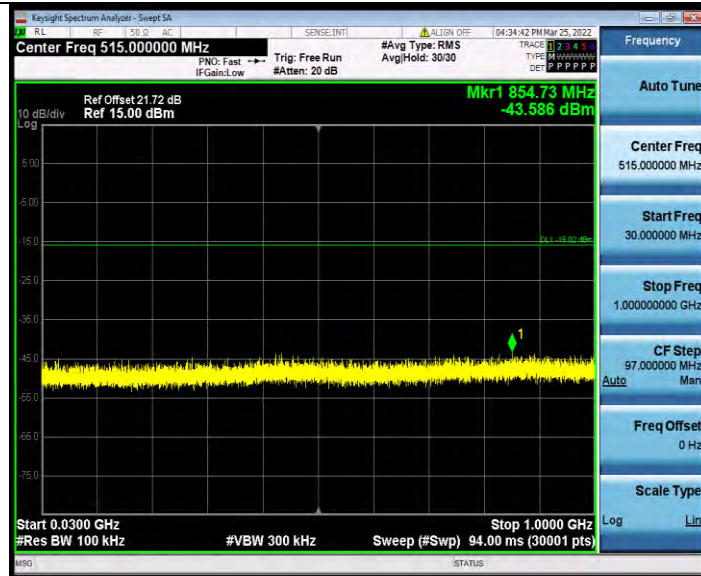

**BUREAU
VERITAS**

Test Report No.: W7L-P22030011-1RF02

BLE_1M_Ant1_2402_1000~26500

BLE_1M_Ant1_2440_30~1000

BUREAU VERITAS

Test Report No.: W7L-P22030011-1RF02

BLE_1M_Ant1_2440_1000~26500

BLE_1M_Ant1_2480_30~1000

**BUREAU
VERITAS**

Test Report No.: W7L-P22030011-1RF02

BLE_1M_Ant1_2480_1000~26500

BLE_2M_Ant1_2402_30~1000

**BUREAU
VERITAS**

Test Report No.: W7L-P22030011-1RF02

BLE_2M_Ant1_2402_1000~26500

BLE_2M_Ant1_2440_30~1000