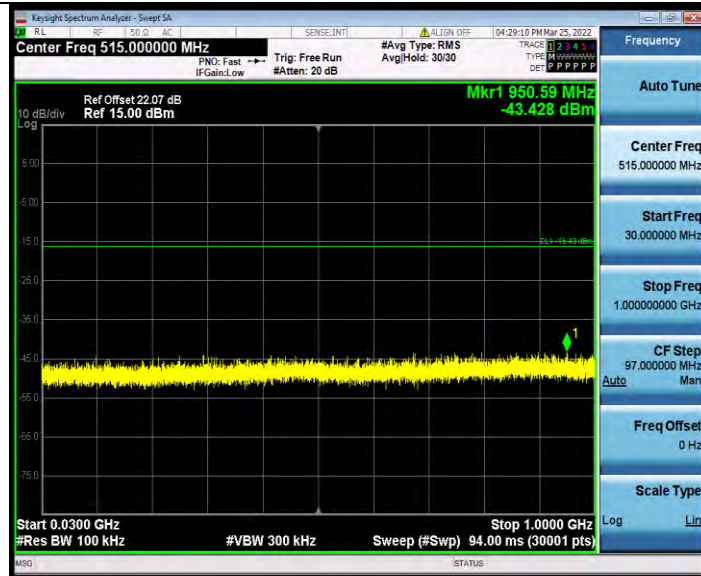

**BUREAU
VERITAS**

Test Report No.: W7L-P22030011-1RF02

BLE_125K_Ant1_2440_1000~26500

BLE_125K_Ant1_2480_30~1000

**BUREAU
VERITAS**

Test Report No.: W7L-P22030011-1RF02

BLE_125K_Ant1_2480_1000~26500

BLE_1M_Ant1_2402_30~1000

**BUREAU
VERITAS**

Test Report No.: W7L-P22030011-1RF02

BLE_1M_Ant1_2402_1000~26500

BLE_1M_Ant1_2440_30~1000

BUREAU VERITAS

Test Report No.: W7L-P22030011-1RF02

BLE_1M_Ant1_2440_1000~26500

BLE_1M_Ant1_2480_30~1000