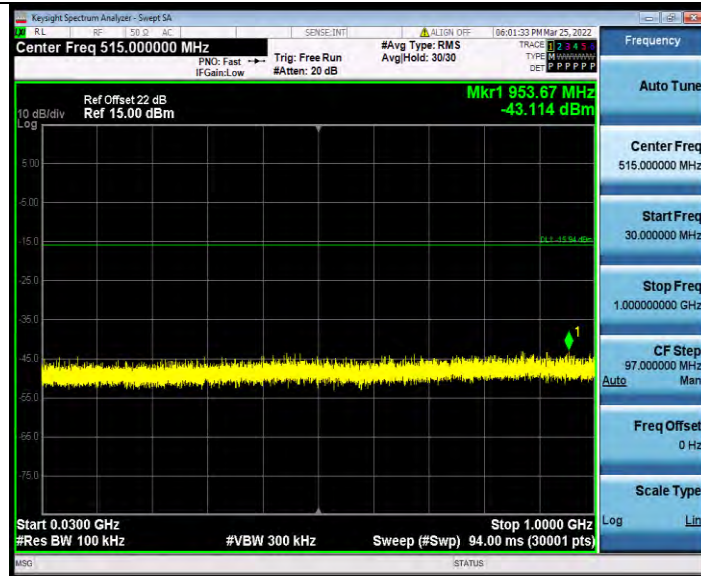

Test Report No.: W7L-P22030011-1RF02

BLE_500K_Ant1_2480_1000~26500

DUTY CYCLE TEST RESULT

TestMode	Antenna	Frequency[MHz]	ON Time [ms]	Period [ms]	Duty Cycle [%]	Duty Cycle Factor[dB]
BLE_125K	ant1	2440	17.01	17.50	97.20	0.12
BLE_1M	ant1	2440	2.12	2.50	84.80	0.72
BLE_2M	ant1	2440	1.06	1.88	56.38	2.49
BLE_500K	ant1	2440	4.54	5.00	90.80	0.42