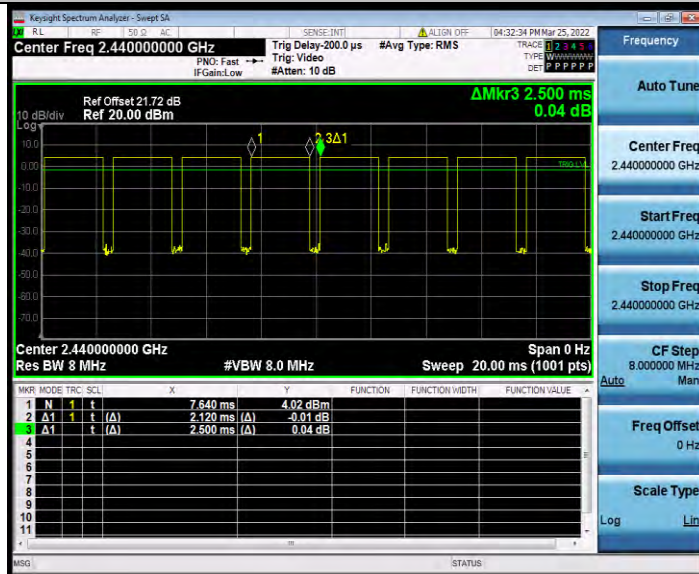

BLE_2M_ant1_2440