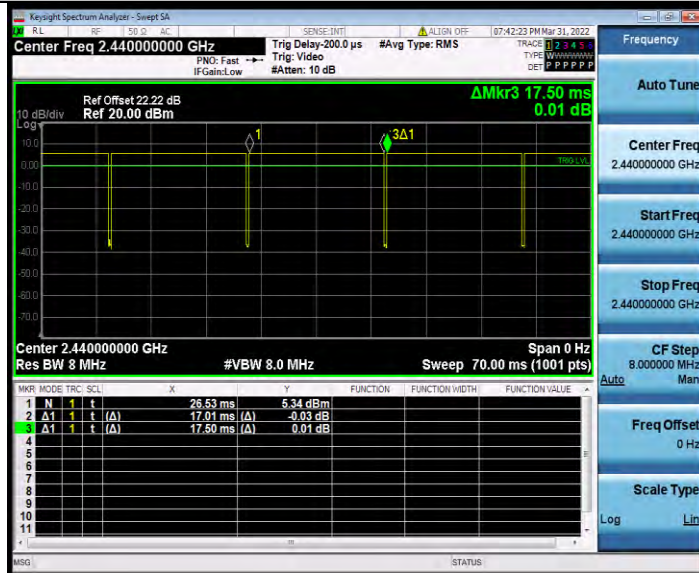

TEST GRAPHS

BLE_125K_ant1_2440

BLE_1M_ant1_2440