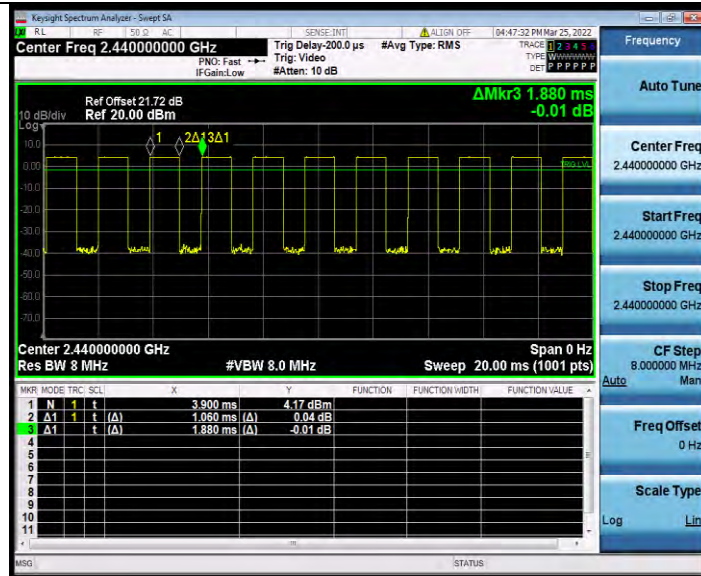

TEST GRAPHS

BLE_125K_ant1_2440

BLE_1M_ant1_2440

BLE_2M_ant1_2440

BUREAU VERITAS

Test Report No.: W7L-P22030011-1RF02

BLE_500K_ant1_2440