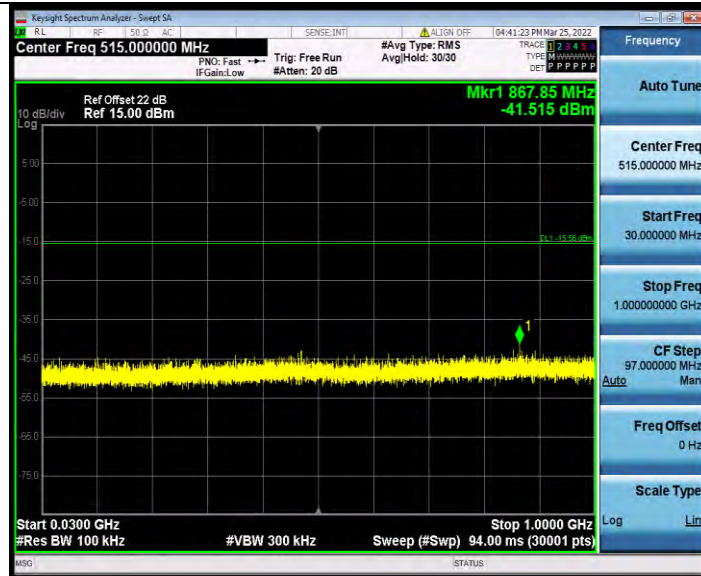

**BUREAU
VERITAS**

Test Report No.: W7L-P22030011-1RF02

BLE_1M_Ant1_2402_1000~26500

BLE_1M_Ant1_2440_30~1000

BUREAU VERITAS

Test Report No.: W7L-P22030011-1RF02

BLE_1M_Ant1_2440_1000~26500

BLE_1M_Ant1_2480_30~1000

**BUREAU
VERITAS**

Test Report No.: W7L-P22030011-1RF02

BLE_1M_Ant1_2480_1000~26500

BLE_2M_Ant1_2402_30~1000

**BUREAU
VERITAS**

Test Report No.: W7L-P22030011-1RF02

BLE_2M_Ant1_2402_1000~26500

BLE_2M_Ant1_2440_30~1000