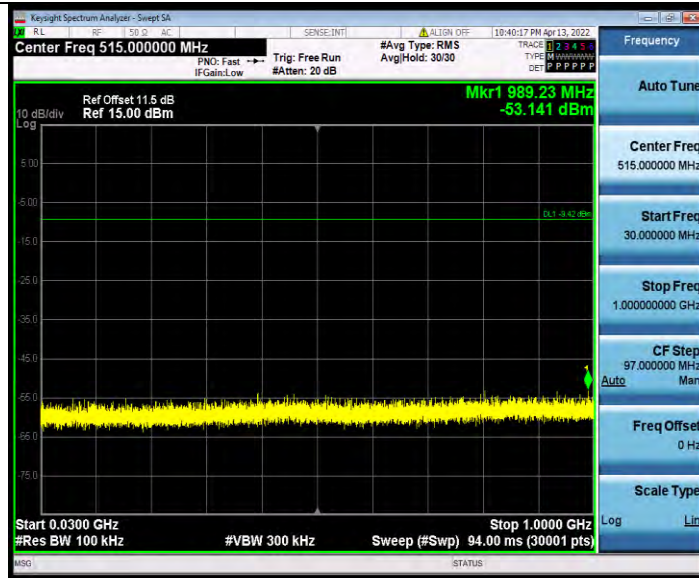

BUREAU VERITAS

Test Report No.: W7L-P22030011-1RF03

11AX40MIMO_Ant1_2437_26Tone_RU8_1000~26500