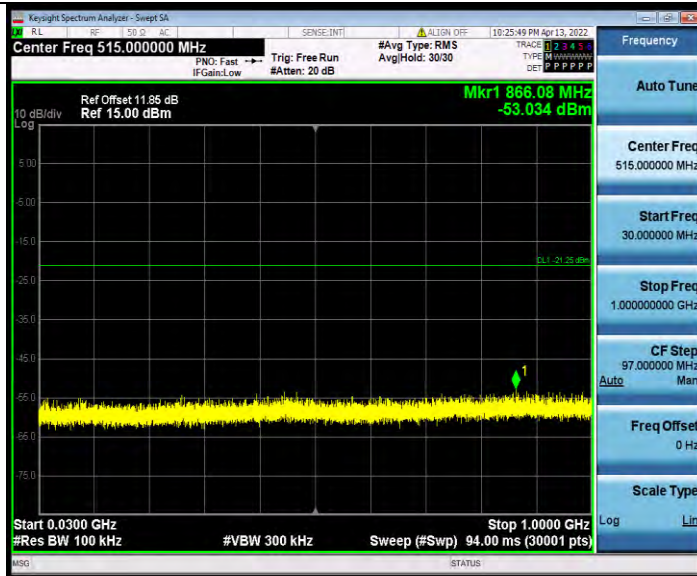

BUREAU VERITAS

Test Report No.: W7L-P22030011-1RF03

11AX40MIMO_Ant1_2422_484Tone_RU65_1000~26500