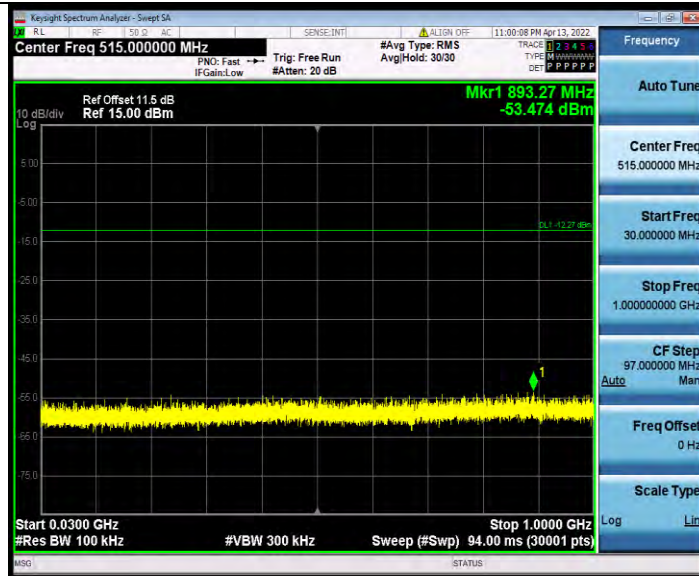

BUREAU VERITAS

Test Report No.: W7L-P22030011-1RF03

11AX40MIMO\_Ant1\_2452\_26Tone\_RU0\_1000~26500

11AX40MIMO\_Ant1\_2452\_26Tone\_RU8\_30~1000

BUREAU VERITAS

Test Report No.: W7L-P22030011-1RF03

11AX40MIMO\_Ant1\_2452\_26Tone\_RU8\_1000~26500