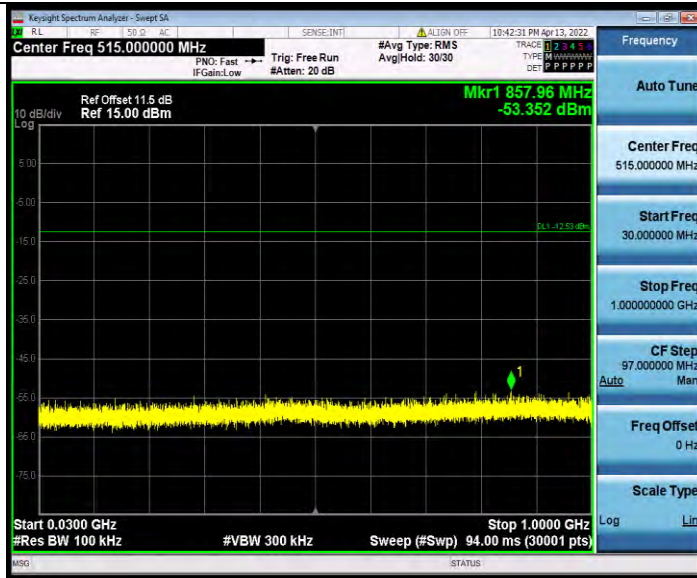

BUREAU VERITAS

Test Report No.: W7L-P22030011-1RF03

11AX40MIMO_Ant1_2437_26Tone_RU17_1000~26500