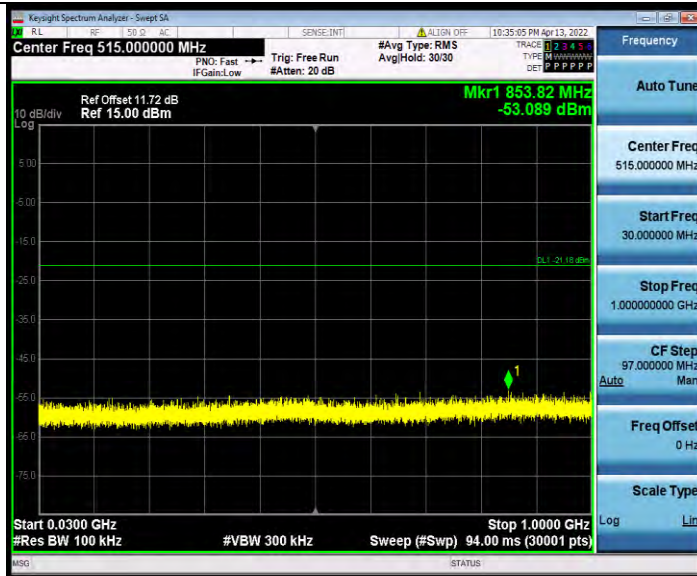

**BUREAU
VERITAS**

Test Report No.: W7L-P22030011-1RF03

11AX40MIMO_Ant0_2437_484Tone_RU65_1000~26500