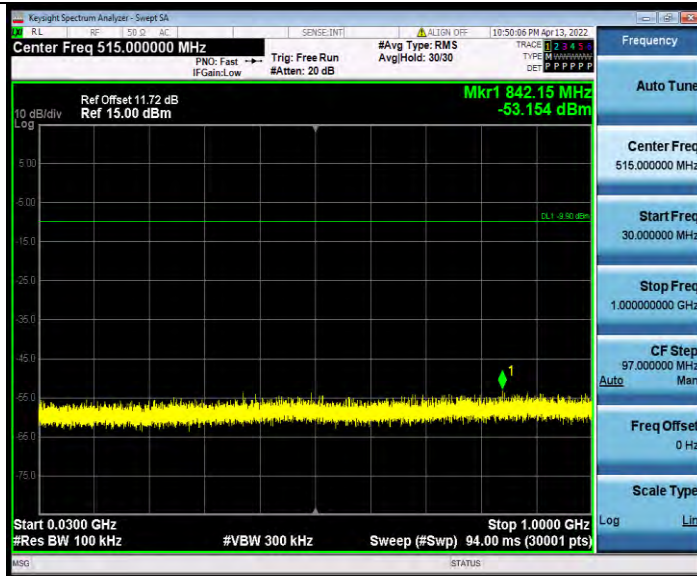

BUREAU VERITAS

Test Report No.: W7L-P22030011-1RF03

11AX40MIMO_Ant0_2452_26Tone_RU8_1000~26500