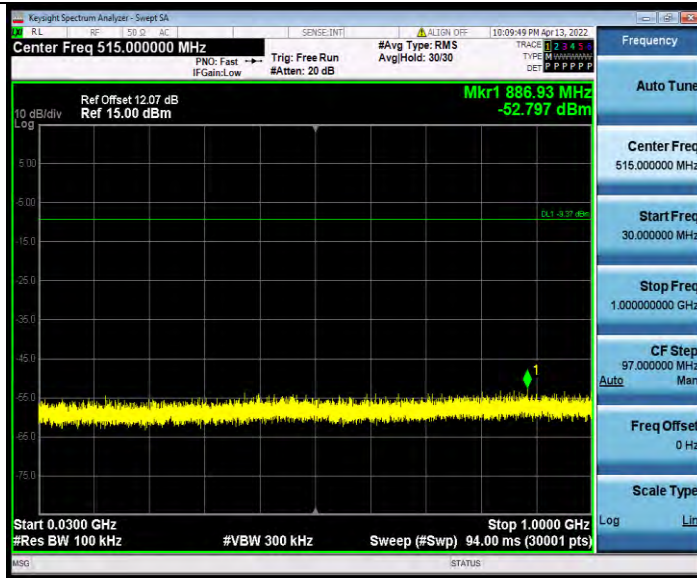

BUREAU VERITAS

Test Report No.: W7L-P22030011-1RF03

11AX40MIMO_Ant0_2422_26Tone_RU8_1000~26500