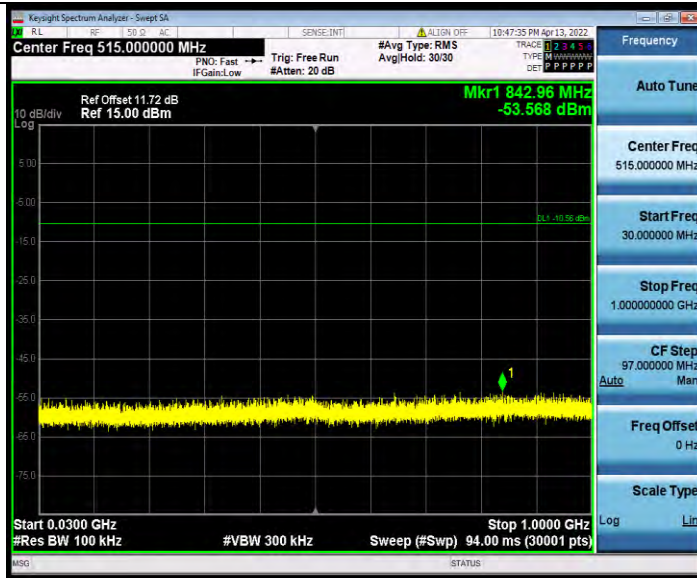

**BUREAU
VERITAS**

Test Report No.: W7L-P22030011-1RF03

11AX40MIMO_Ant0_2452_26Tone_RU0_1000~26500