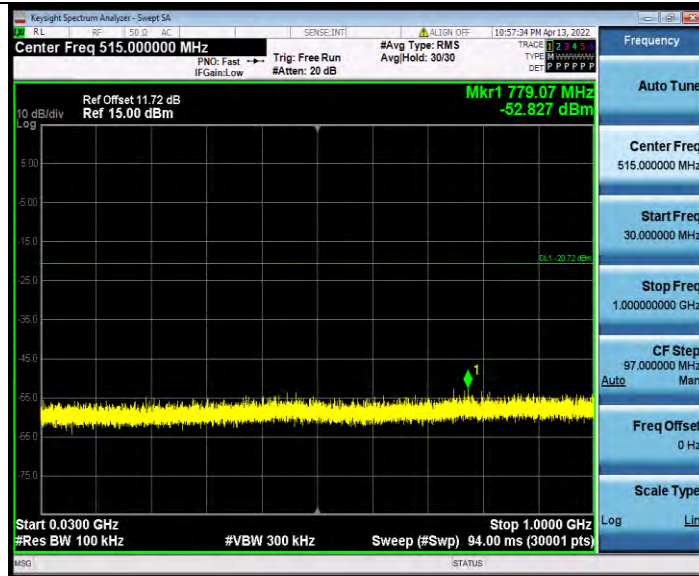

11AX40MIMO_Ant0_2452_484Tone_RU65_1000~26500