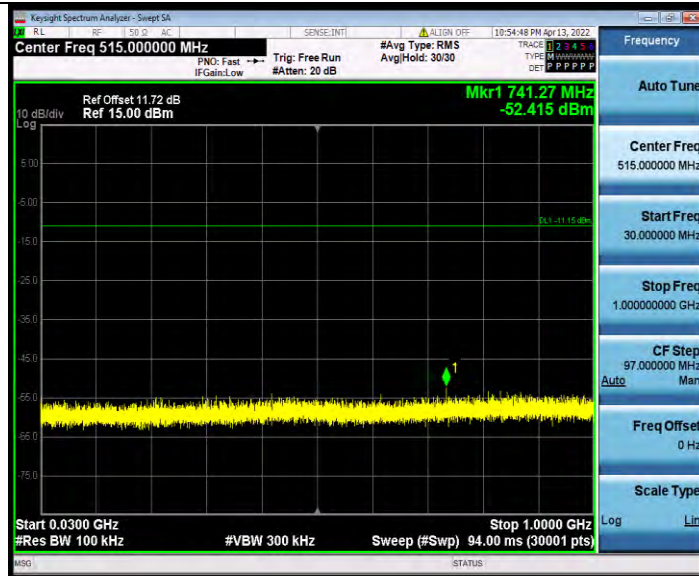

BUREAU VERITAS

Test Report No.: W7L-P22030011-1RF03

11AX40MIMO_Ant0_2452_26Tone_RU17_1000~26500