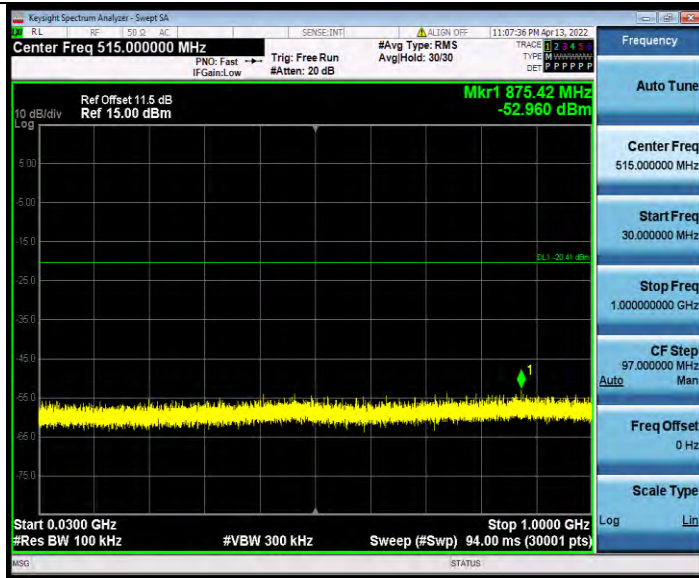

**BUREAU
VERITAS**

Test Report No.: W7L-P22030011-1RF03

11AX40MIMO_Ant1_2452_484Tone_RU65_1000~26500