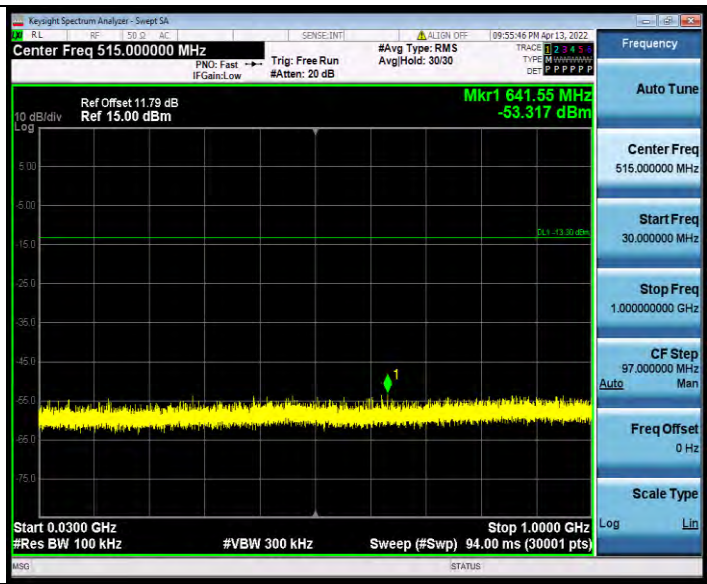

11AX20MIMO_Ant1_2462_26Tone_RU0_1000~26500