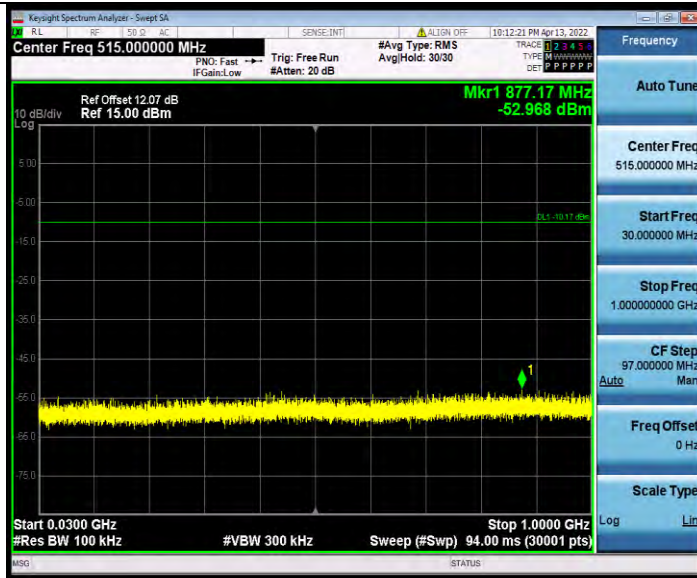

BUREAU VERITAS

Test Report No.: W7L-P22030011-1RF03

11AX40MIMO_Ant0_2422_26Tone_RU17_1000~26500