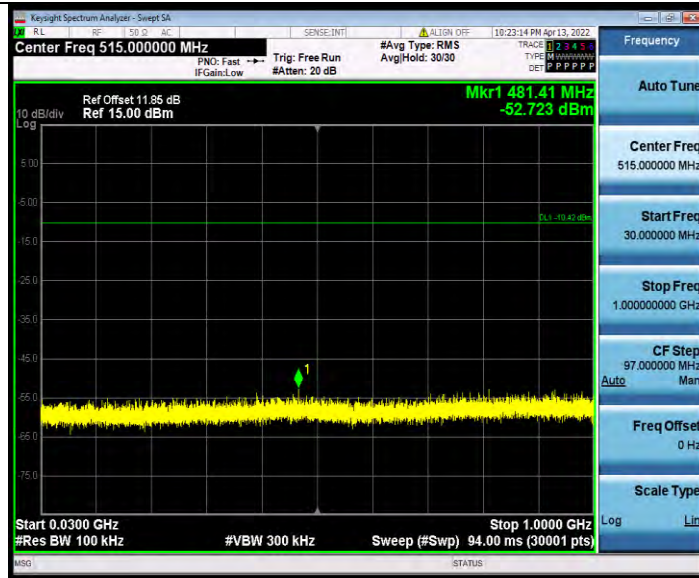

BUREAU VERITAS

Test Report No.: W7L-P22030011-1RF03

11AX40MIMO\_Ant1\_2422\_26Tone\_RU8\_1000~26500

11AX40MIMO\_Ant1\_2422\_26Tone\_RU17\_30~1000

BUREAU VERITAS

Test Report No.: W7L-P22030011-1RF03

11AX40MIMO\_Ant1\_2422\_26Tone\_RU17\_1000~26500