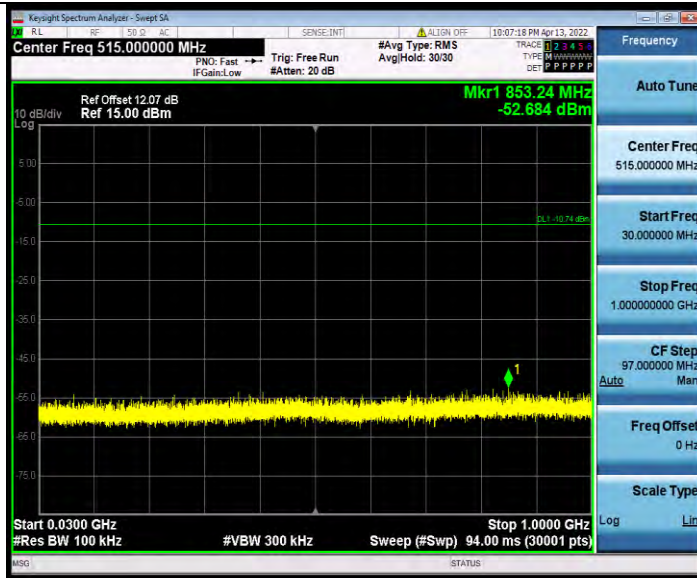

**BUREAU  
VERITAS**

Test Report No.: W7L-P22030011-1RF03

11AX40MIMO\_Ant0\_2422\_26Tone\_RU0\_1000~26500

11AX40MIMO\_Ant0\_2422\_26Tone\_RU8\_30~1000

BV 7Layers Communications Technology  
(Shenzhen) Co., Ltd