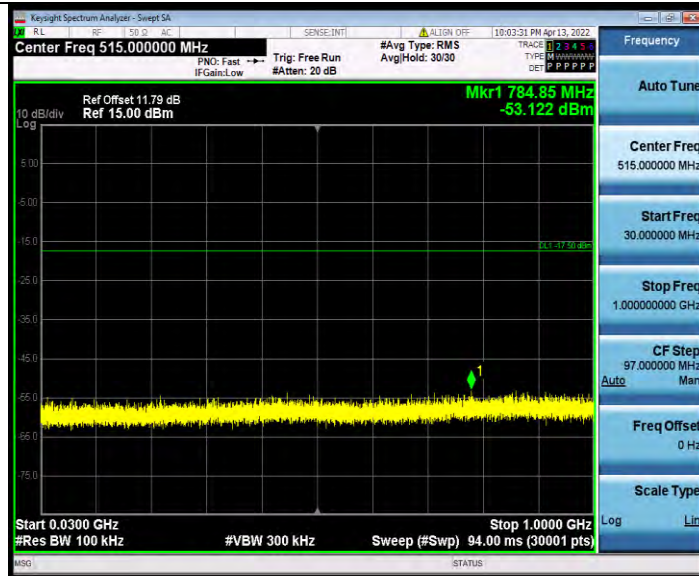

11AX20MIMO\_Ant1\_2462\_26Tone\_RU8\_1000~26500

11AX20MIMO\_Ant1\_2462\_242Tone\_RU61\_30~1000

BUREAU VERITAS

Test Report No.: W7L-P22030011-1RF03

11AX20MIMO\_Ant1\_2462\_242Tone\_RU61\_1000~26500

11AX40MIMO\_Ant0\_2422\_26Tone\_RU0\_30~1000