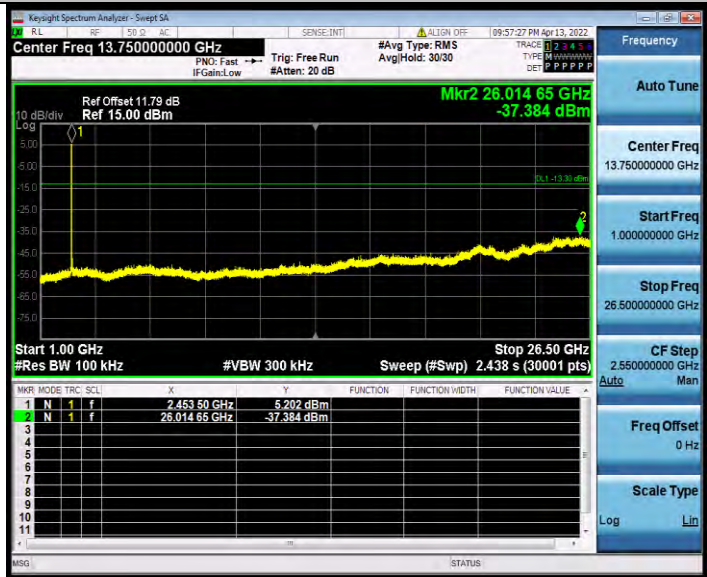

11AX20MIMO_Ant1_2462_26Tone_RU4_30~1000