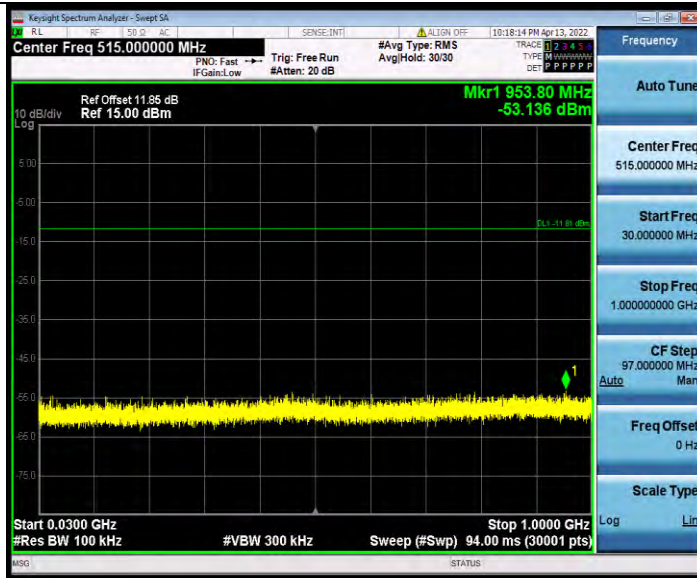

BUREAU VERITAS

Test Report No.: W7L-P22030011RF03

11AX40MIMO_Ant1_2422_26Tone_RU0_1000~26500