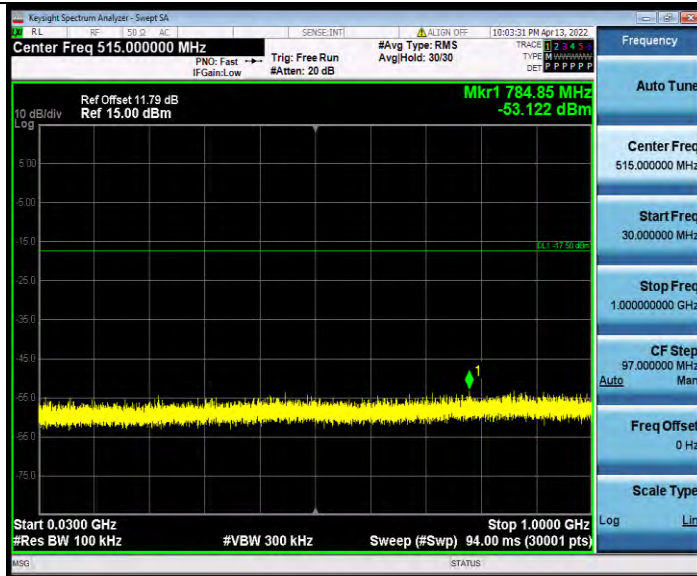

**BUREAU
VERITAS**

Test Report No.: W7L-P22030011RF03

11AX20MIMO_Ant1_2462_242Tone_RU61_1000~26500