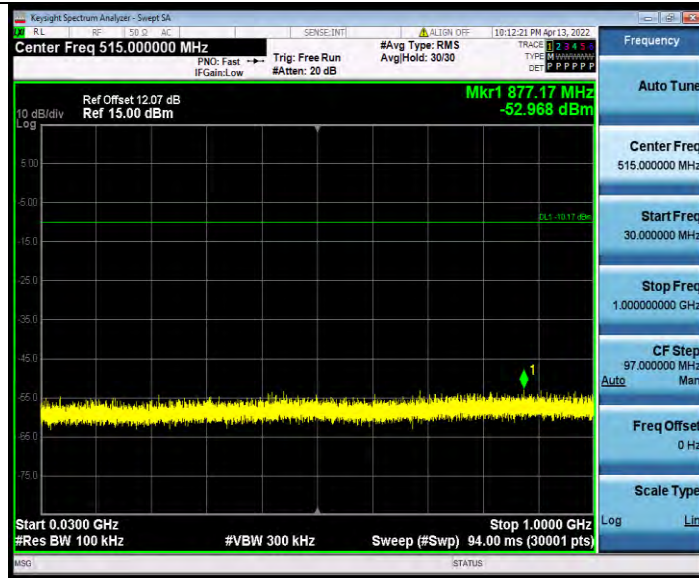

**BUREAU
VERITAS**

Test Report No.: W7L-P22030011RF03

11AX40MIMO_Ant0_2422_26Tone_RU17_1000~26500