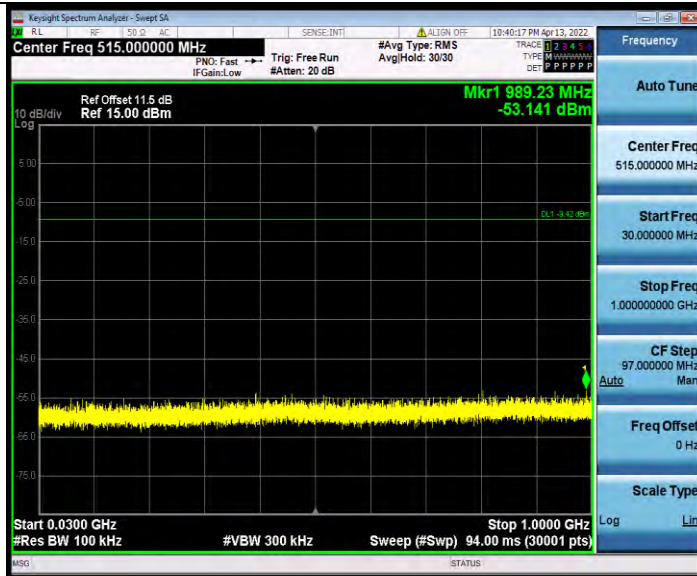

BUREAU VERITAS

Test Report No.: W7L-P22030011RF03

11AX40MIMO_Ant1_2437_26Tone_RU8_1000~26500