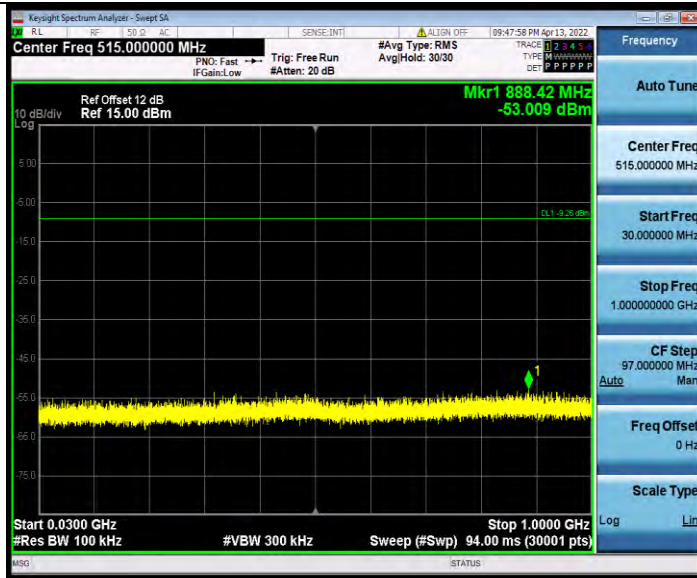

BUREAU VERITAS

Test Report No.: W7L-P22030011RF03

11AX20MIMO_Ant0_2462_26Tone_RU4_1000~26500