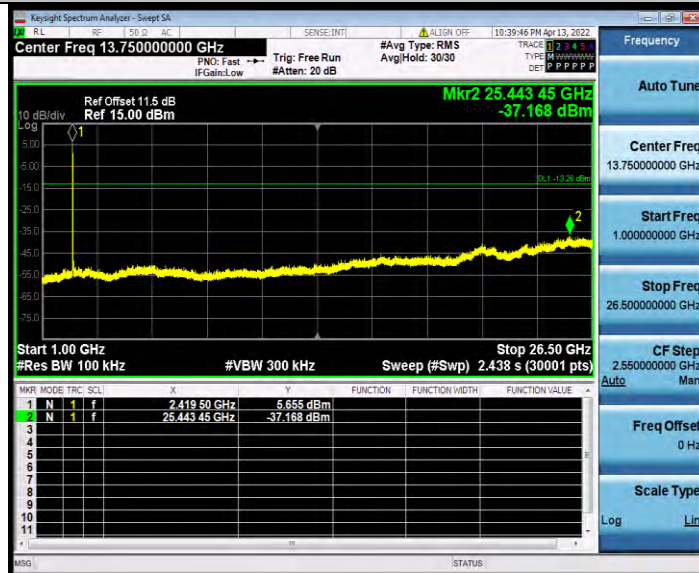

11AX40MIMO\_Ant1\_2437\_26Tone\_RU0\_30~1000

BUREAU VERITAS

Test Report No.: W7L-P22030011RF03

11AX40MIMO\_Ant1\_2437\_26Tone\_RU0\_1000~26500

11AX40MIMO\_Ant1\_2437\_26Tone\_RU8\_30~1000

BV 7Layers Communications Technology (Shenzhen) Co., Ltd