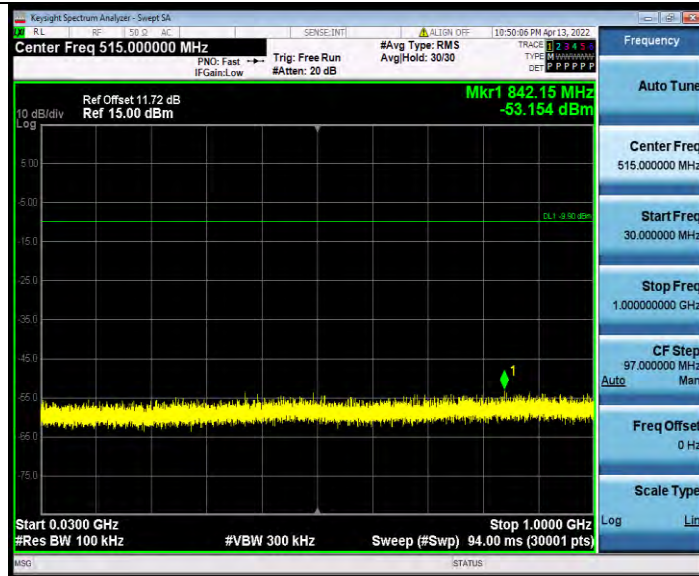

BUREAU VERITAS

Test Report No.: W7L-P22030011RF03

11AX40MIMO_Ant0_2452_26Tone_RU8_1000~26500