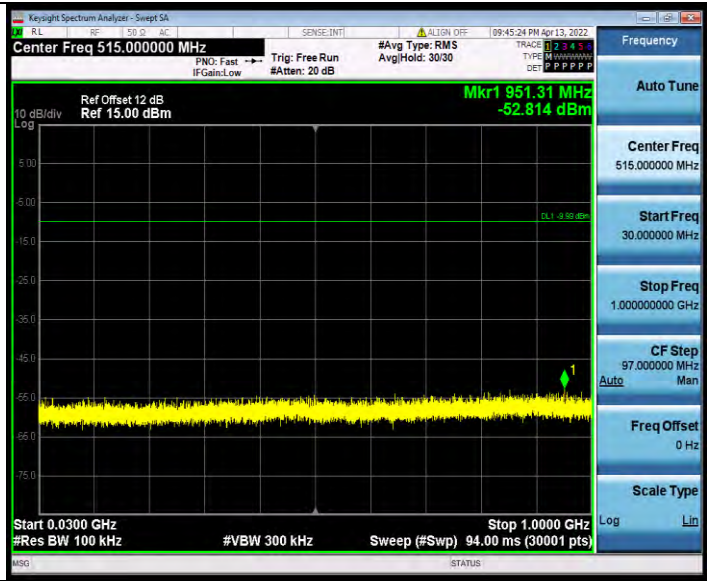

BUREAU VERITAS

Test Report No.: W7L-P22030011RF03

11AX20MIMO_Ant0_2462_26Tone_RU0_1000~26500