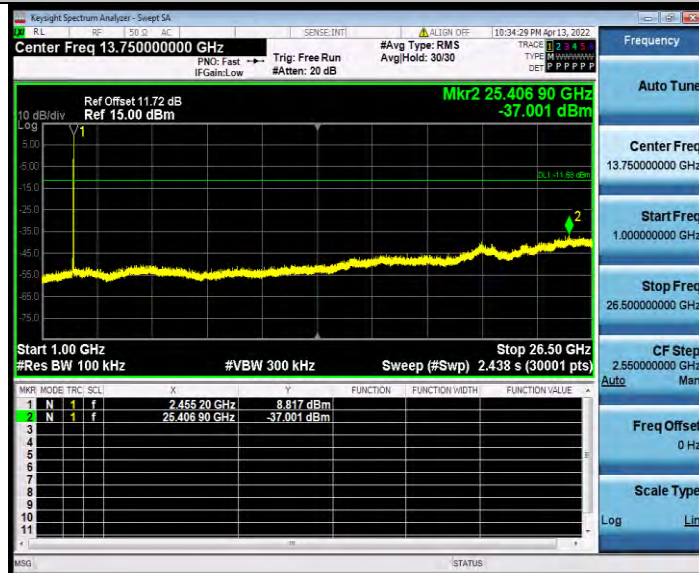

11AX40MIMO\_Ant0\_2437\_26Tone\_RU17\_1000~26500

11AX40MIMO\_Ant0\_2437\_484Tone\_RU65\_30~1000

BV 7Layers Communications Technology  
(Shenzhen) Co., Ltd

No.B102, Dazu Chuangxin Mansion, North of Beihuan  
Avenue, North Area, Hi-Tech Industrial Park, Nanshan  
District, Shenzhen, Guangdong, China