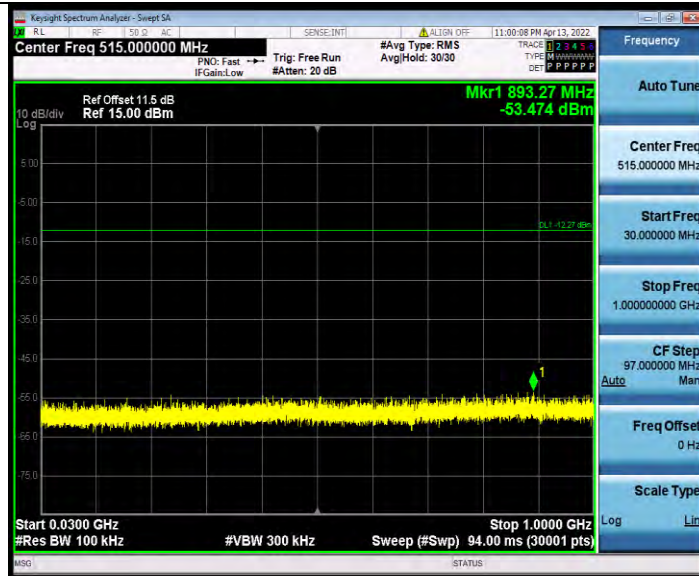

BUREAU VERITAS

Test Report No.: W7L-P22030011RF03

11AX40MIMO_Ant1_2452_26Tone_RU0_1000~26500