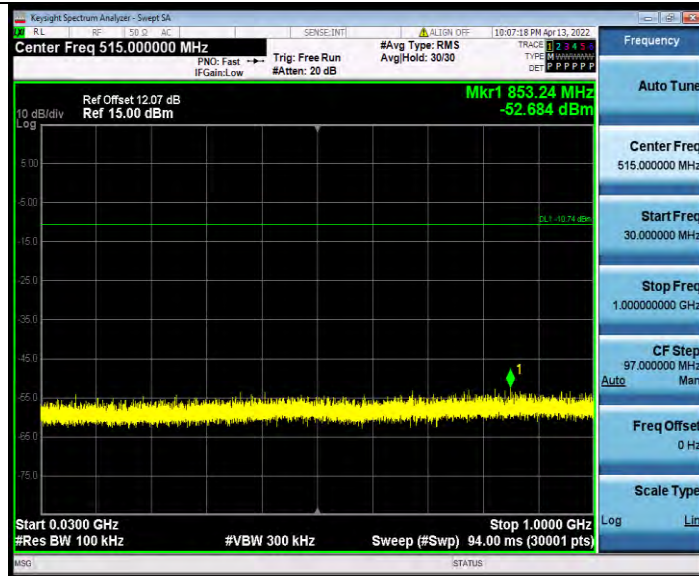

**BUREAU
VERITAS**

Test Report No.: W7L-P22030011RF03

11AX40MIMO_Ant0_2422_26Tone_RU0_1000~26500