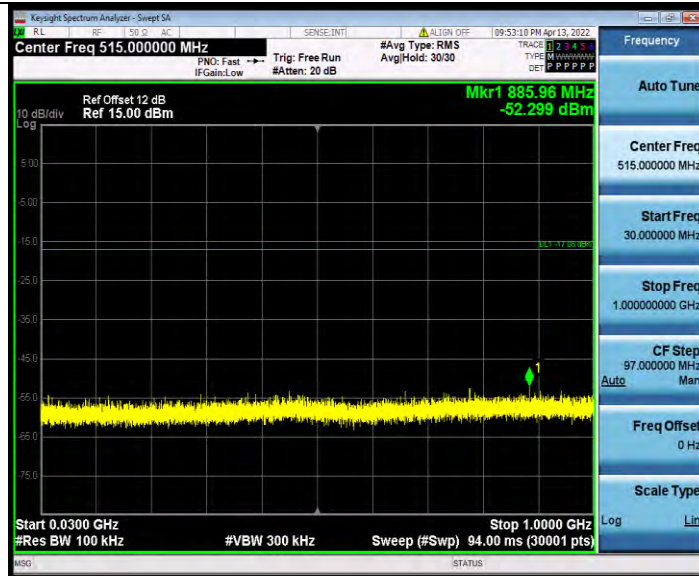

**BUREAU
VERITAS**

Test Report No.: W7L-P22030011RF03

11AX20MIMO_Ant0_2462_242Tone_RU61_1000~26500