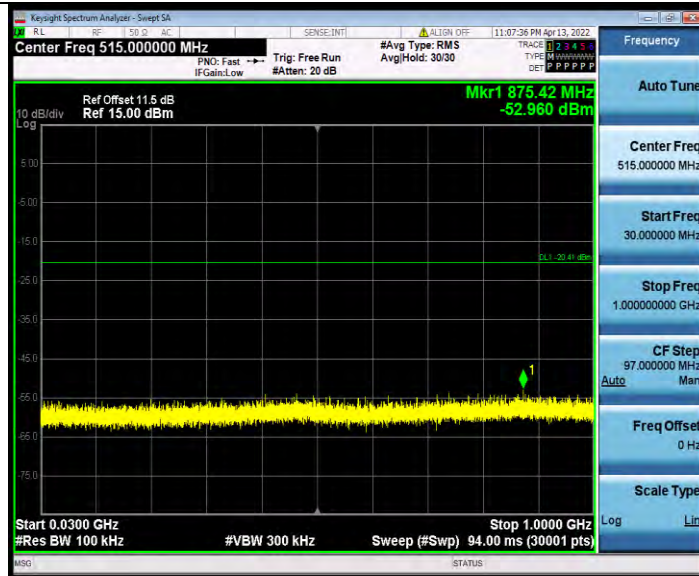

BUREAU VERITAS

Test Report No.: W7L-P22030011RF03

11AX40MIMO_Ant1_2452_484Tone_RU65_1000~26500