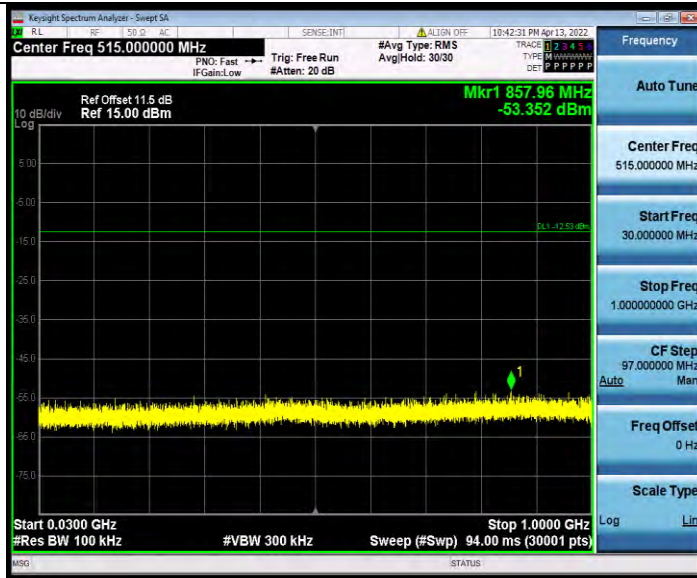

BUREAU VERITAS

Test Report No.: W7L-P22030011RF03

11AX40MIMO\_Ant1\_2437\_26Tone\_RU8\_1000~26500

11AX40MIMO\_Ant1\_2437\_26Tone\_RU17\_30~1000

BUREAU VERITAS

Test Report No.: W7L-P22030011RF03

11AX40MIMO\_Ant1\_2437\_26Tone\_RU17\_1000~26500