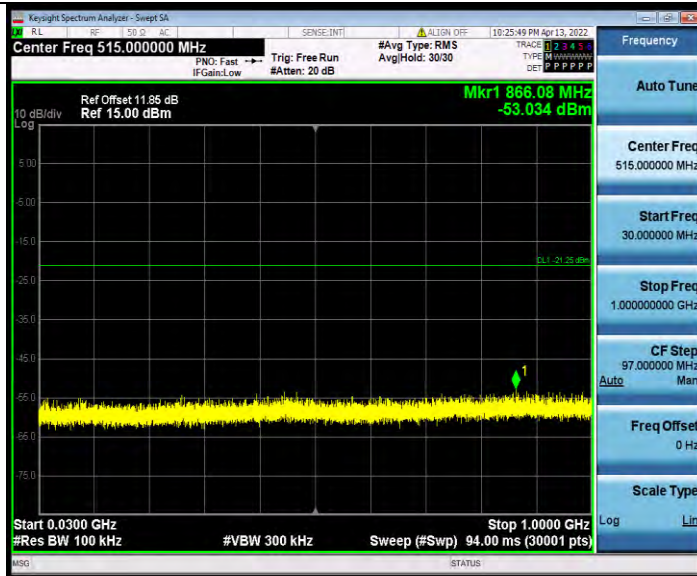

BUREAU VERITAS

Test Report No.: W7L-P22030011RF03

11AX40MIMO\_Ant1\_2422\_484Tone\_RU65\_1000~26500

11AX40MIMO\_Ant0\_2437\_26Tone\_RU0\_30~1000

BV 7Layers Communications Technology (Shenzhen) Co., Ltd

No.B102, Dazu Chuangxin Mansion, North of Beihuan Avenue, North Area, Hi-Tech Industrial Park, Nanshan District, Shenzhen, Guangdong, China