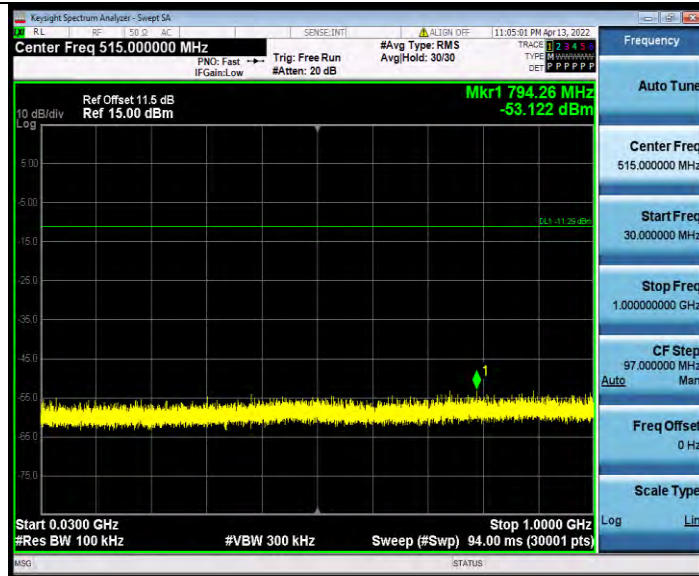

**BUREAU
VERITAS**

Test Report No.: W7L-P22030011RF03

11AX40MIMO_Ant1_2452_26Tone_RU17_1000~26500