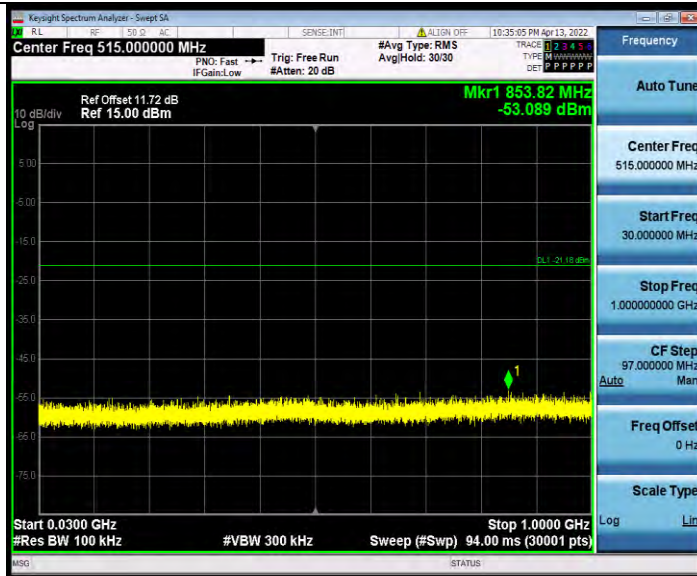

**BUREAU
VERITAS**

Test Report No.: W7L-P22030011RF03

11AX40MIMO_Ant0_2437_484Tone_RU65_1000~26500