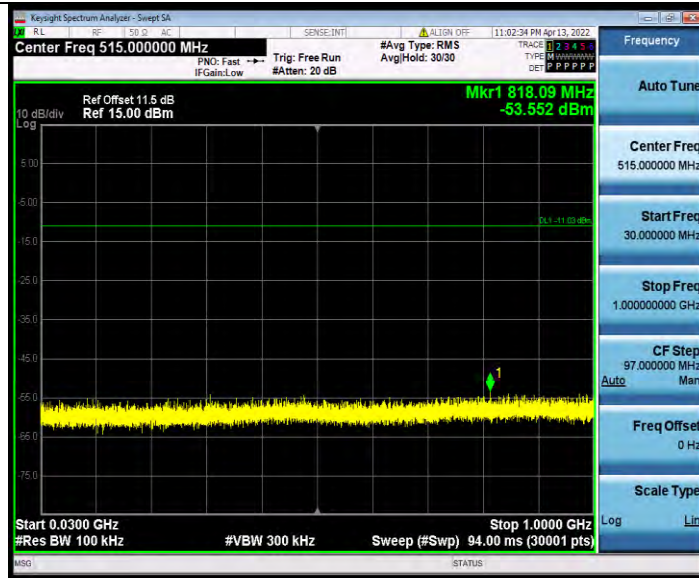

BUREAU VERITAS

Test Report No.: W7L-P22030011RF03

11AX40MIMO_Ant1_2452_26Tone_RU8_1000~26500