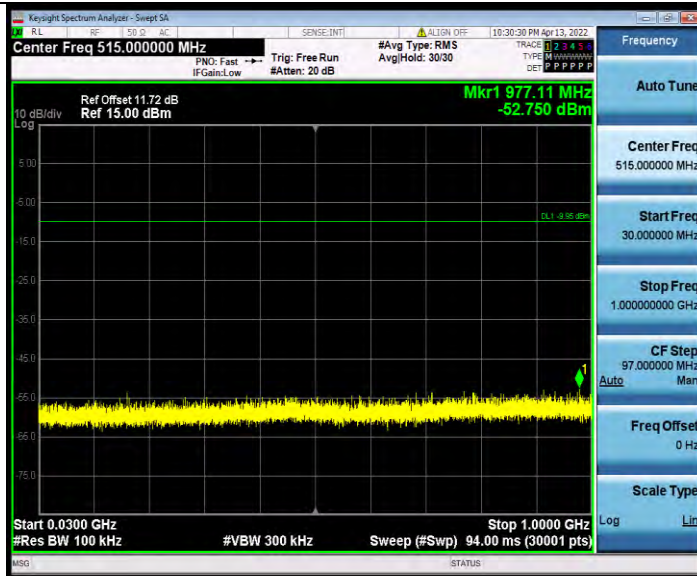

BUREAU VERITAS

Test Report No.: W7L-P22030011RF03

11AX40MIMO_Ant0_2437_26Tone_RU8_1000~26500