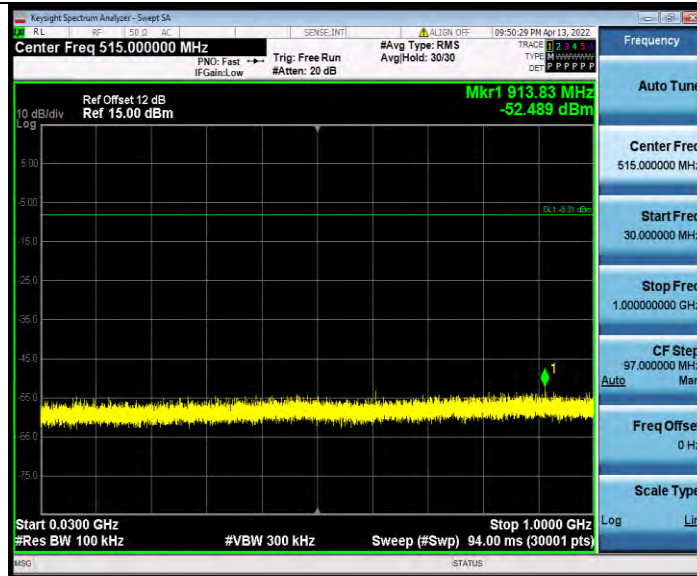

**BUREAU
VERITAS**

Test Report No.: W7L-P22030011RF03

11AX20MIMO_Ant0_2462_26Tone_RU8_1000~26500