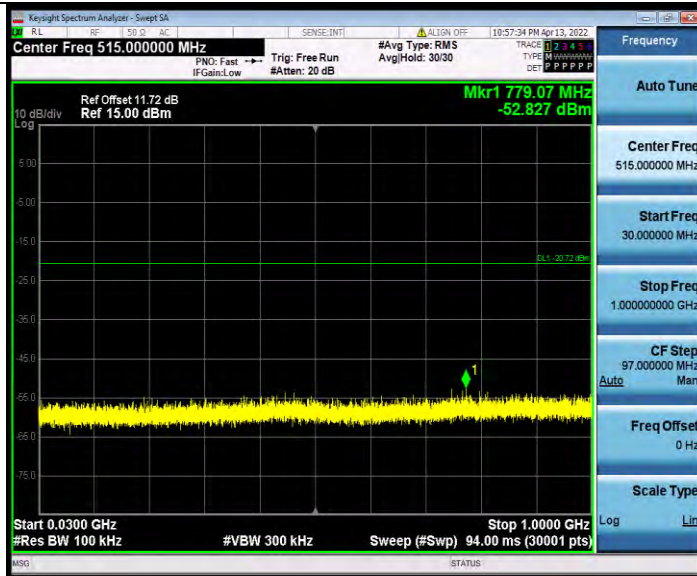

11AX40MIMO\_Ant0\_2452\_484Tone\_RU65\_30~1000

BUREAU VERITAS

Test Report No.: W7L-P22030011RF03

11AX40MIMO\_Ant0\_2452\_484Tone\_RU65\_1000~26500

11AX40MIMO\_Ant1\_2452\_26Tone\_RU0\_30~1000

BV 7Layers Communications Technology (Shenzhen) Co., Ltd