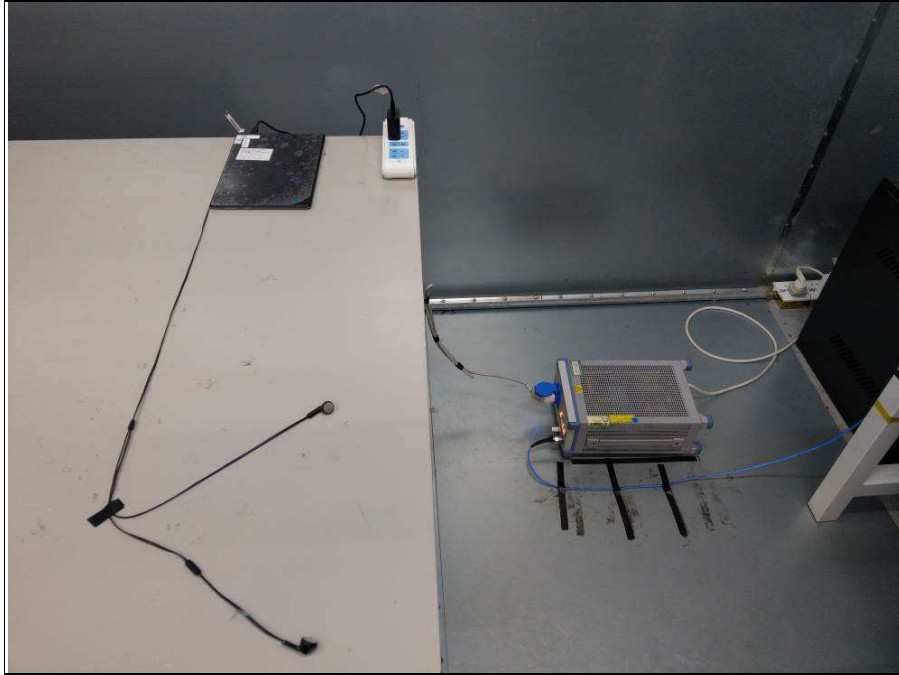

## SET-UP FOR CONDUCTED EMISSION TEST

## SET-UP FOR RADIATED EMISSION TEST

Frequency Range < 30MHz ~1GHz >

Frequency Range< Above 1GHz >