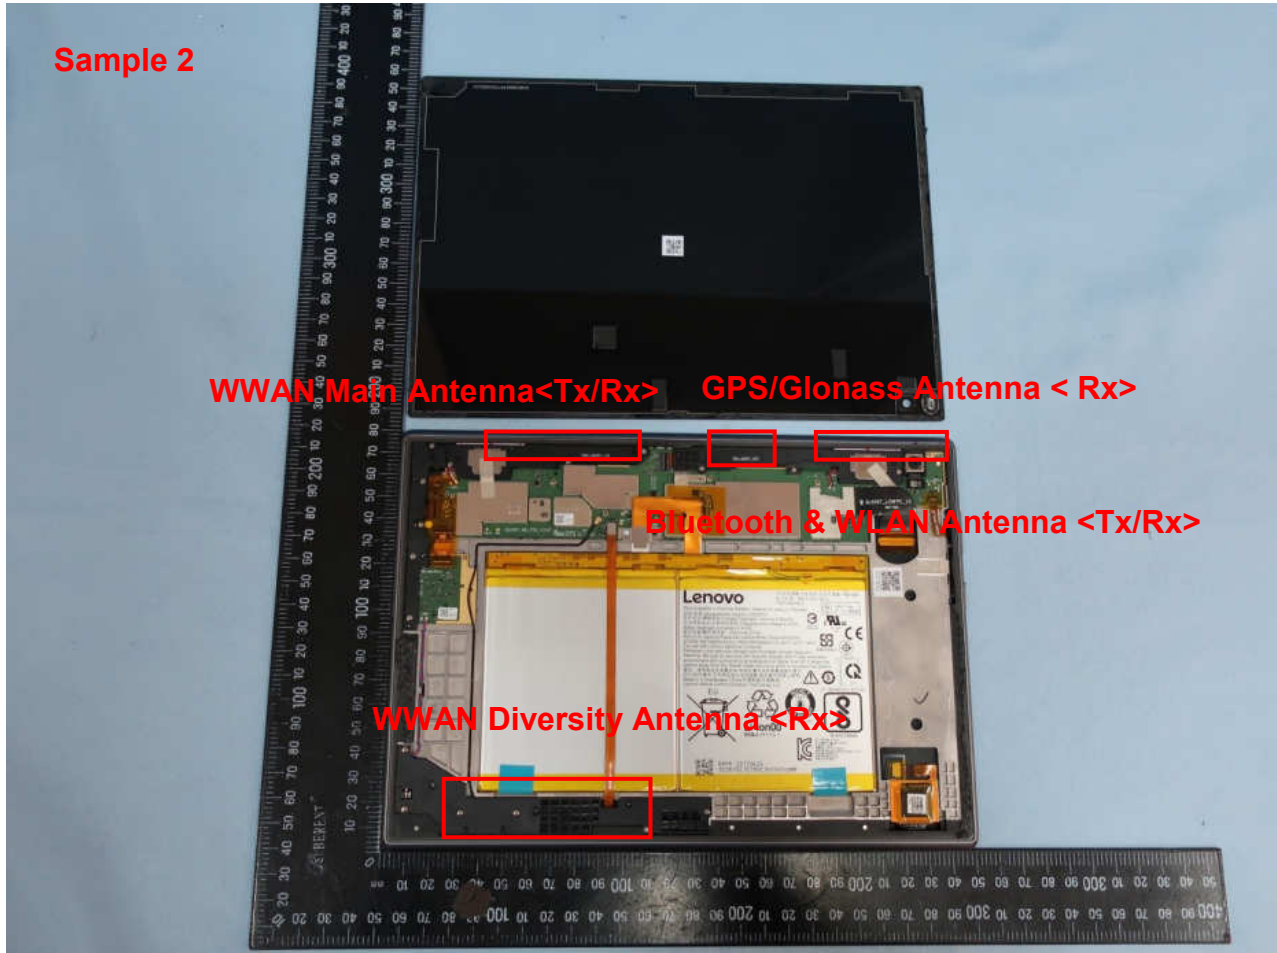

Brand Name: Lenovo / Model Name: 701LV, 702LV

WWAN Diversity Antenna <Rx>

Brand Name: Lenovo / Model Name: 701LV, 702LV

Brand Name: Lenovo / Model Name: 701LV, 702LV

GPS/Glonass Antenna < Rx >

Brand Name: Lenovo / Model Name: 701LV, 702LV