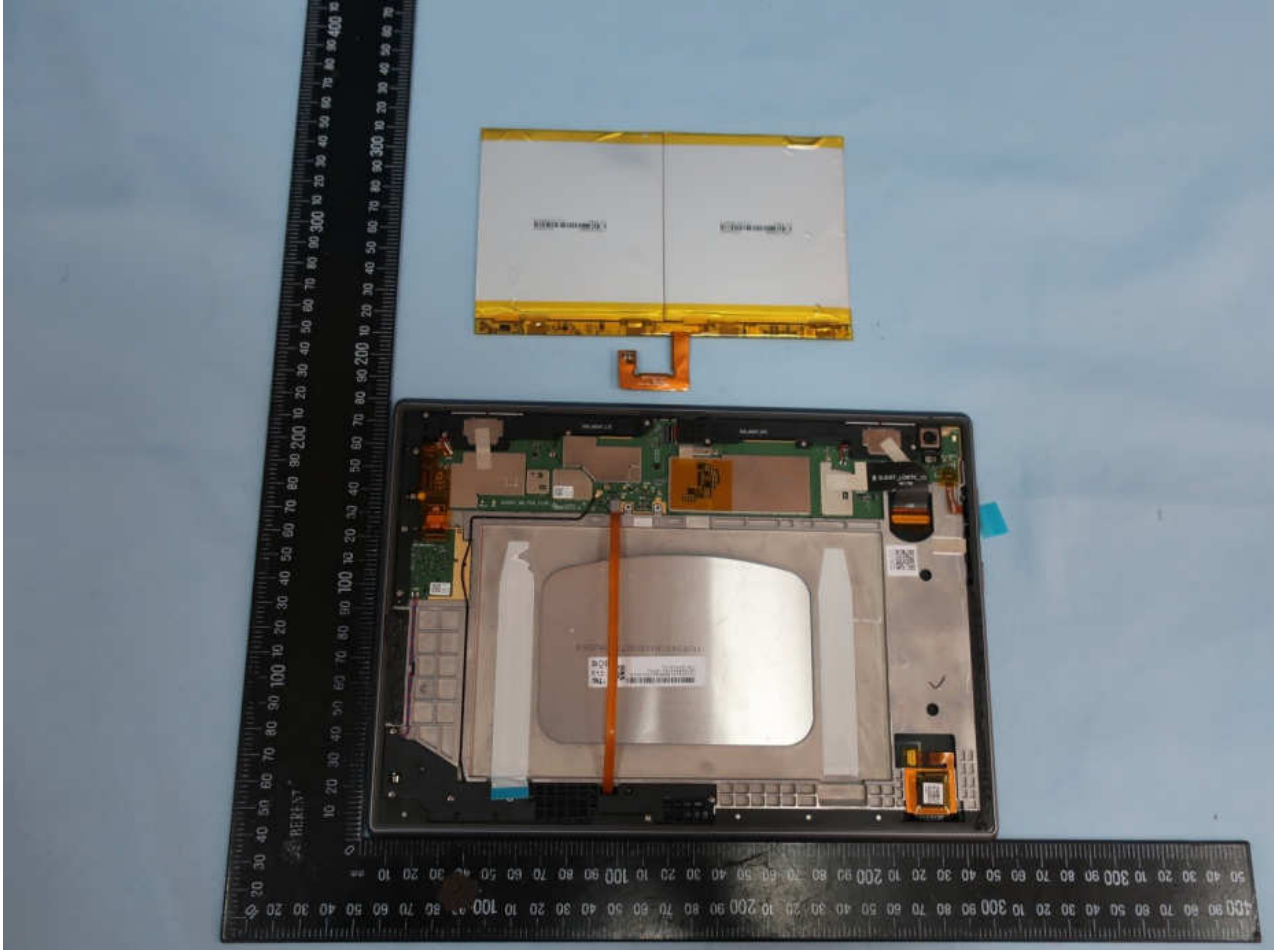

Brand Name: Lenovo / Model Name: 701LV, 702LV