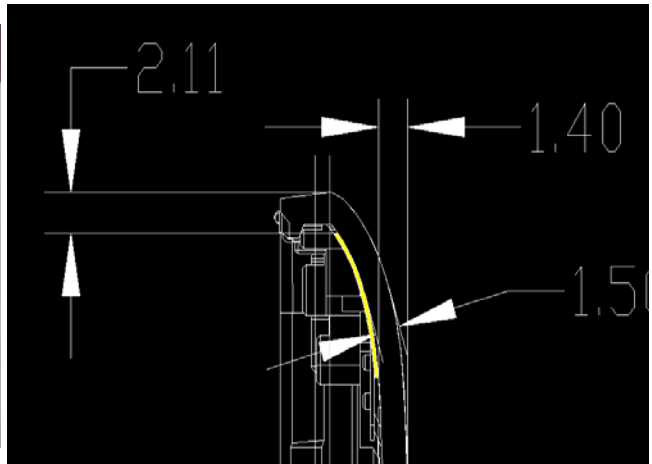

Appendix D. SAR Test Setup Photos

Bottom Face, Test Separation 0 cm

Edge1, Test Separation 0 cm

Edge4, Test Separation 0 cm

X=2.11mm, Y=1.40mm, Z=1.50mm
Exterior Radius Dimension