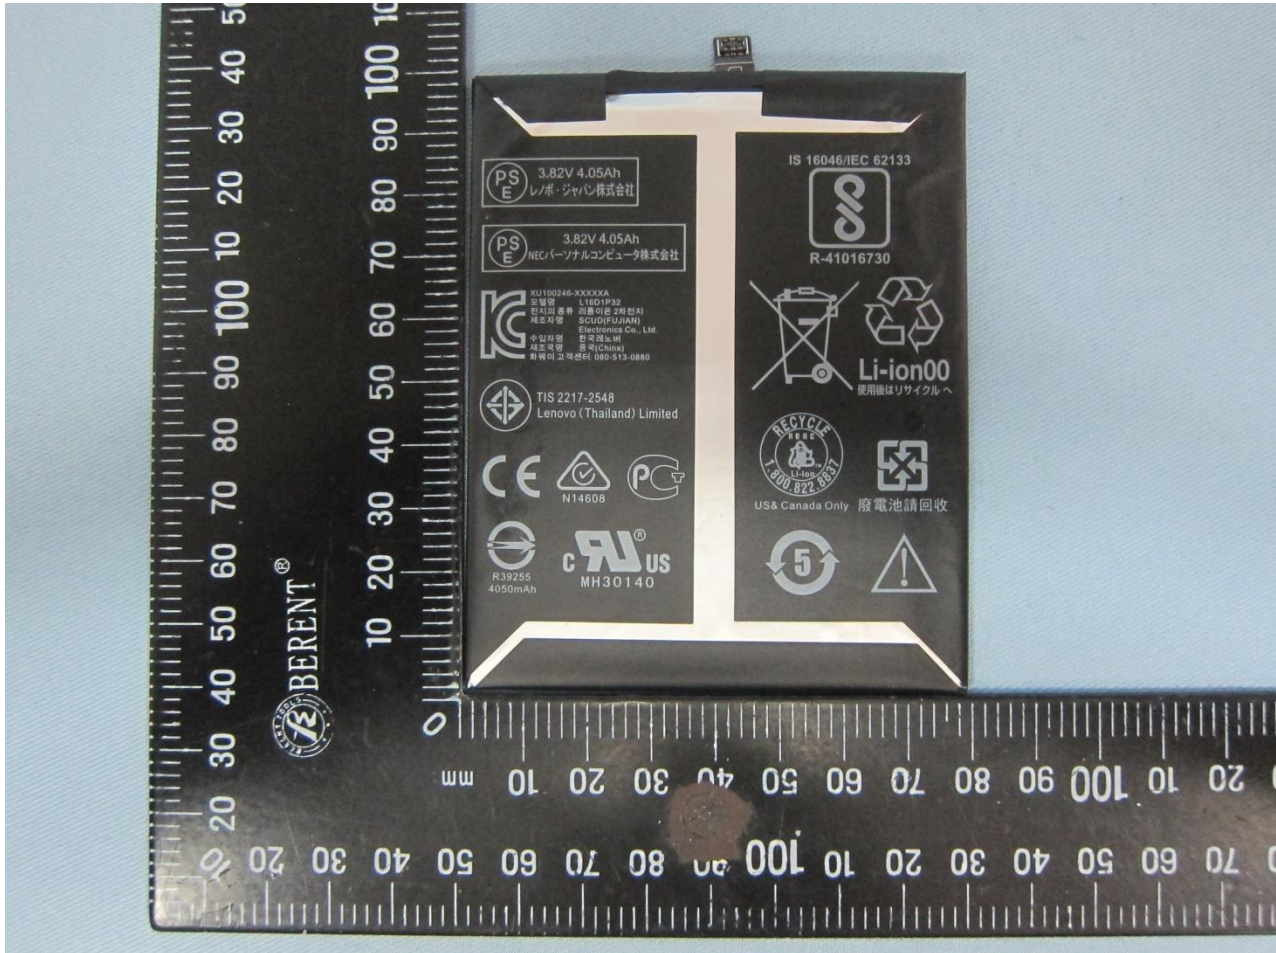

Brand Name: Lenovo / Model Name: Lenovo PB2-670Y