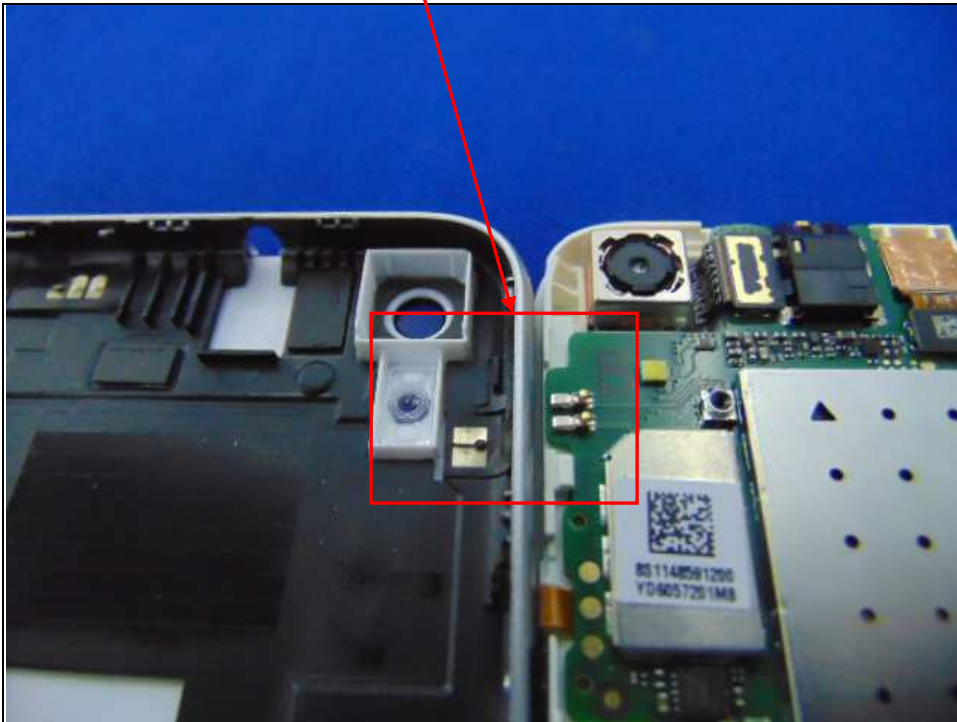

## CONSTRUCTION PHOTOS OF EUT

Model Name: Lenovo PB1-750M

BT/WLAN Antenna

(Bottom) WWAN Main Antenna