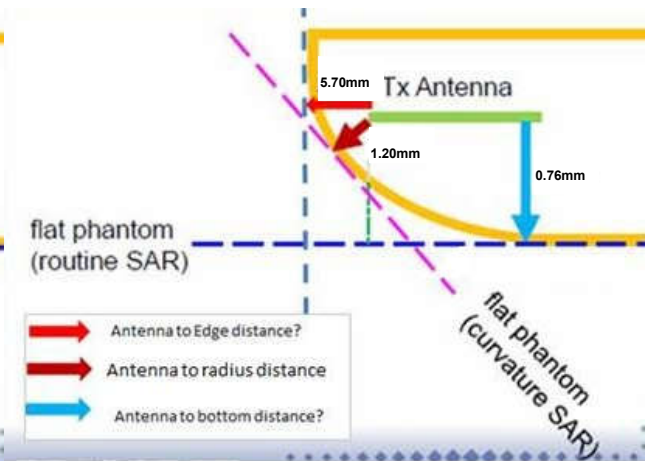

Appendix D. SAR Test Setup Photos

Bottom Face, Test Separation 0 mm

Bottom Face, Test Separation 11 mm

Edge1, Test Separation 0 mm

Edge1, Test Separation 11 mm

Edge2, Test Separation 0 mm

Edge3, Test Separation 0 mm

Edge4, Test Separation 0 mm

X=1.70mm, Y=0.76mm, Z=1.20mm
Exterior Radius Dimension for WWAN

X=5.70mm, Y=0.76mm, Z=1.20mm
Exterior Radius Dimension for WLAN