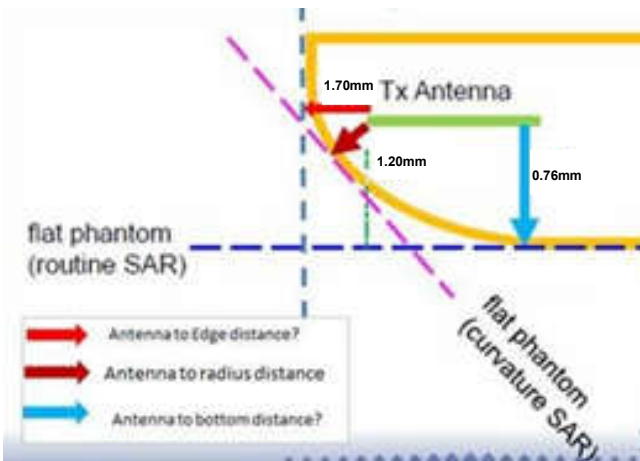

Appendix D. SAR Test Setup Photos

Bottom Face, Test Separation 0 mm

Bottom Face, Test Separation 11 mm

Edge1, Test Separation 0 mm

Edge1, Test Separation 11 mm

Edge2, Test Separation 0 mm

Edge3, Test Separation 0 mm

Edge4, Test Separation 0 mm

X=1.70mm, Y=0.76mm, Z=1.20mm
Exterior Radius Dimension for WWAN

X=5.70mm, Y=0.76mm, Z=1.20mm
Exterior Radius Dimension for WLAN