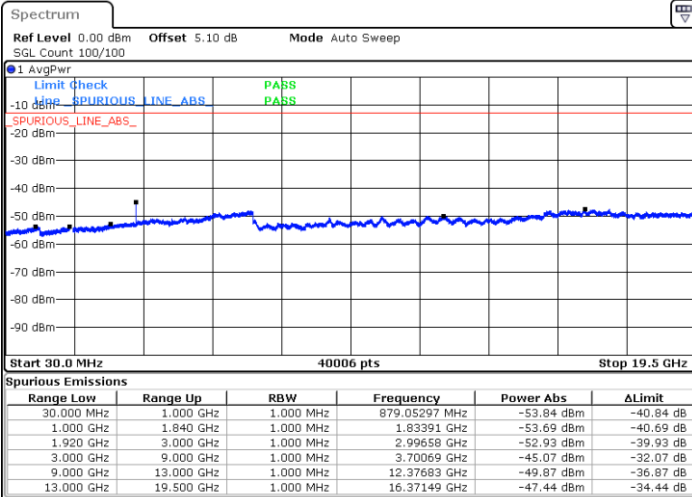

Highest Channel / 16QAM

LTE Band 13 / 10MHz

Middle Channel / QPSK

Middle Channel / 16QAM

LTE Band 17 / 5MHz

Lowest Channel / 64QAM

Middle Channel / 64QAM

Date: 7. JAN 2018 02:58:20

Date: 7. JAN 2018 03:02:15

Highest Channel / 64QAM

Date: 7. JAN 2018 03:03:17

LTE Band 17 / 10MHz

Middle Channel / 64QAM

Date: 7.JAN.2018 02:46:37

LTE Band 25 / 1.4MHz

Lowest Channel / QPSK

Lowest Channel / 16QAM

Date: 8 JAN 2018 20:40:24

Date: 8 JAN 2018 20:39:39

Middle Channel / QPSK

Middle Channel / 16QAM

Date: 8 JAN 2018 21:02:21

Date: 8 JAN 2018 20:59:02

LTE Band 25 / 1.4MHz