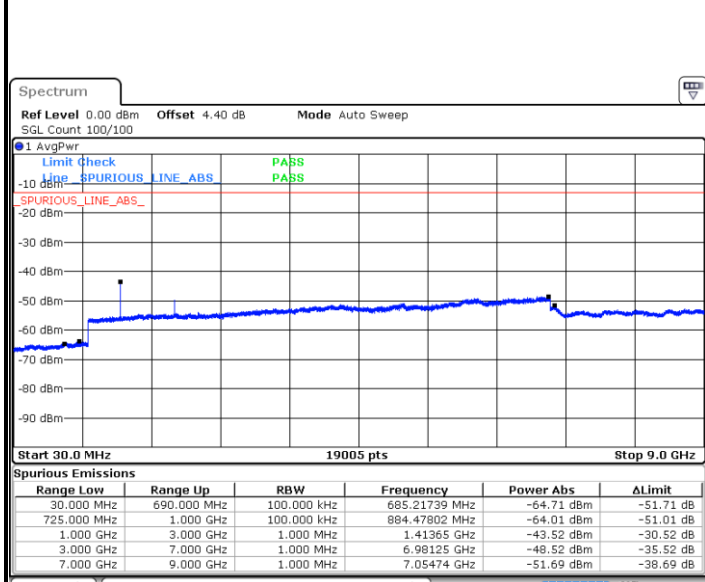

Date: 6 JAN 2018 22:45:09

Highest Channel / 16QAM

Date: 6 JAN 2018 22:46:05

LTE Band 12 / 10MHz

Lowest Channel / QPSK

Date: 6 JAN 2018 22:58:21

Lowest Channel / 16QAM

Date: 6 JAN 2018 22:59:16

LTE Band 12 / 10MHz

Middle Channel / QPSK

Date: 6 JAN 2018 23:01:08

Middle Channel / 16QAM

Date: 6 JAN 2018 23:00:12

Highest Channel / QPSK

Date: 6 JAN 2018 23:02:03

Highest Channel / 16QAM

Date: 6 JAN 2018 23:02:59

LTE Band 12 / 1.4MHz

Lowest Channel / 64QAM

Middle Channel / 64QAM

Date: 7. JAN 2018 01:03:40

Date: 7. JAN 2018 01:04:06

Highest Channel / 64QAM

Date: 7. JAN 2018 01:04:32

LTE Band 12 / 3MHz

Lowest Channel / 64QAM

Middle Channel / 64QAM

Date: 7. JAN 2018 01:05:01

Date: 7. JAN 2018 01:05:28

Highest Channel / 64QAM

Date: 7. JAN 2018 01:05:54

LTE Band 12 / 5MHz