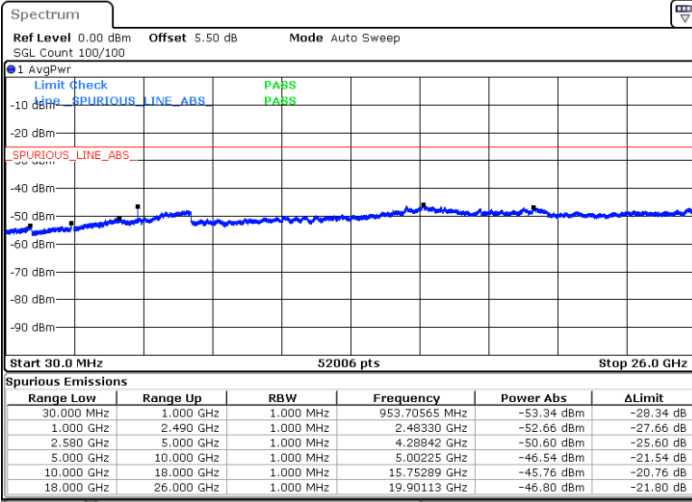

Date: 6 JAN 2018 14:40:11

Highest Channel / 64QAM

Date: 6 JAN 2018 14:41:05

LTE Band 7 / 15MHz

Lowest Channel / 64QAM

Middle Channel / 64QAM

Date: 6 JAN 2018 14:36:36

Date: 6 JAN 2018 14:37:30

Highest Channel / 64QAM

Date: 6 JAN 2018 14:38:24

LTE Band 7 / 20MHz

Lowest Channel / 64QAM

Middle Channel / 64QAM

Date: 6 JAN 2018 14:29:24

Date: 6 JAN 2018 14:30:17

Highest Channel / 64QAM

Date: 6 JAN 2018 14:31:11

LTE Band 12 / 1.4MHz

Lowest Channel / QPSK

Date: 6 JAN 2018 22:07:47

Lowest Channel / 16QAM

Date: 6 JAN 2018 22:08:42

Middle Channel / QPSK

Date: 6 JAN 2018 22:10:33