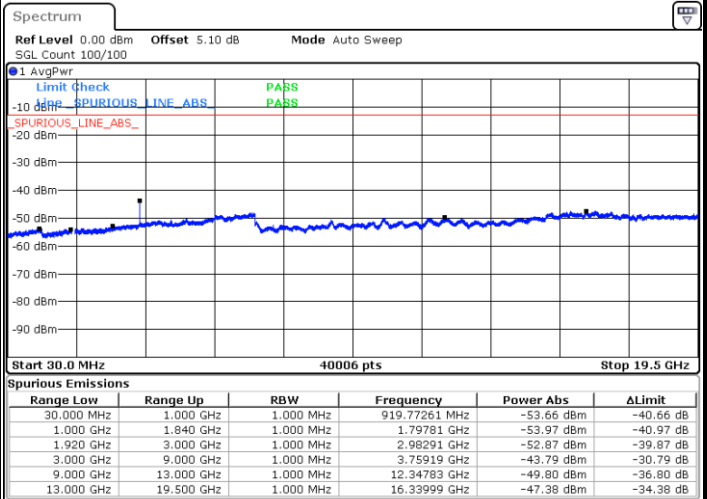

Date: 7. JAN 2018 03:02:15

Highest Channel / 64QAM

Date: 7. JAN 2018 03:03:17

LTE Band 17 / 10MHz

Middle Channel / 64QAM

Date: 7.JAN.2018 02:46:37

LTE Band 25 / 1.4MHz

Lowest Channel / QPSK

Lowest Channel / 16QAM

Date: 8 JAN 2018 20:40:24

Date: 8 JAN 2018 20:39:39

Middle Channel / QPSK

Middle Channel / 16QAM

Date: 8 JAN 2018 21:02:21

Date: 8 JAN 2018 20:59:02

LTE Band 25 / 1.4MHz

Highest Channel / QPSK

Highest Channel / 16QAM

Date: 8 JAN 2018 20:57:00

Date: 8 JAN 2018 20:57:45

LTE Band 25 / 3MHz

Lowest Channel / QPSK

Lowest Channel / 16QAM

Date: 8 JAN 2018 21:26:22