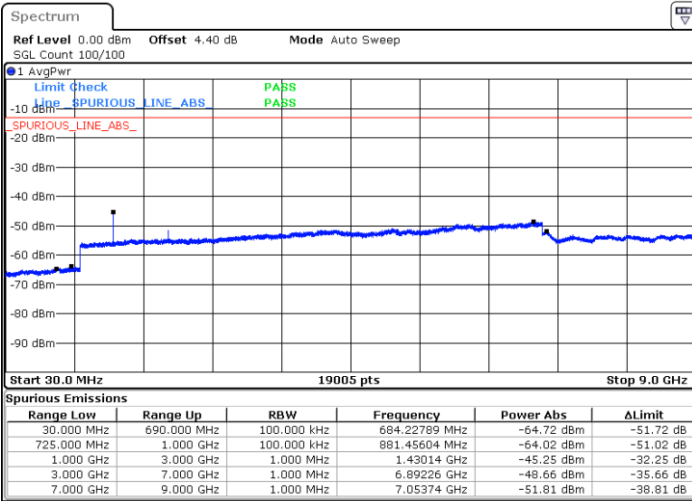

LTE Band 12 / 10MHz

Middle Channel / QPSK

Date: 6 JAN 2018 23:01:08

Middle Channel / 16QAM

Date: 6 JAN 2018 23:00:12

Highest Channel / QPSK

Date: 6 JAN 2018 23:02:03

Highest Channel / 16QAM

Date: 6 JAN 2018 23:02:59

LTE Band 12 / 1.4MHz

Lowest Channel / 64QAM

Middle Channel / 64QAM

Date: 7. JAN 2018 01:03:40

Date: 7. JAN 2018 01:04:06

Highest Channel / 64QAM

Date: 7. JAN 2018 01:04:32

LTE Band 12 / 3MHz

Lowest Channel / 64QAM

Middle Channel / 64QAM

Date: 7. JAN 2018 01:05:01

Date: 7. JAN 2018 01:05:28

Highest Channel / 64QAM

Date: 7. JAN 2018 01:05:54

LTE Band 12 / 5MHz