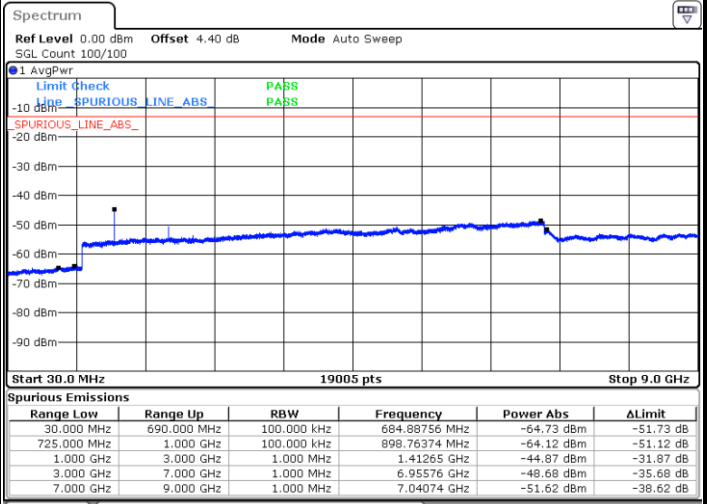

Middle Channel / 16QAM

Date: 6 JAN 2018 22:09:37

LTE Band 12 / 1.4MHz

Highest Channel / QPSK

Date: 6 JAN 2018 22:11:28

Highest Channel / 16QAM

Date: 6 JAN 2018 22:12:23

LTE Band 12 / 3MHz

Lowest Channel / QPSK

Date: 6 JAN 2018 22:24:36

Lowest Channel / 16QAM

Date: 6 JAN 2018 22:25:31

LTE Band 12 / 3MHz

Middle Channel / QPSK

Middle Channel / 16QAM

Date: 6 JAN 2018 22:27:22

Date: 6 JAN 2018 22:26:27

Highest Channel / QPSK

Highest Channel / 16QAM

Date: 6 JAN 2018 22:28:17

Date: 6 JAN 2018 22:29:13

LTE Band 12 / 5MHz

Lowest Channel / QPSK

Date: 6 JAN 2018 22:41:27