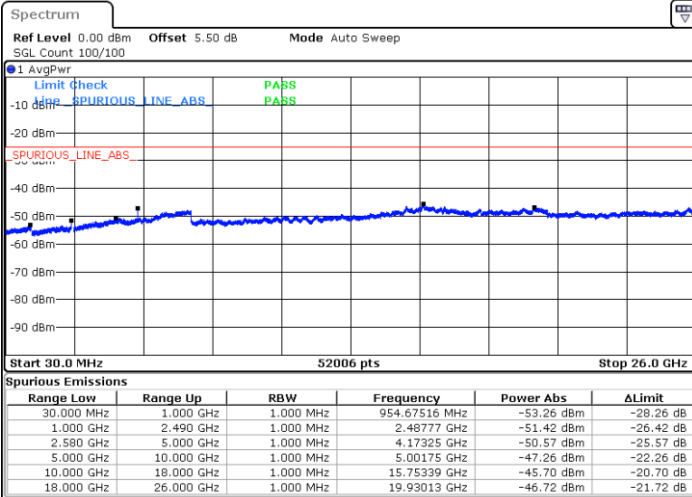

Date: 6 JAN 2018 14:51:02

Date: 6 JAN 2018 14:51:55

Highest Channel / 64QAM

Date: 6 JAN 2018 14:52:49

LTE Band 7 / 10MHz

Lowest Channel / 64QAM

Middle Channel / 64QAM

Date: 6 JAN 2018 14:39:18

Date: 6 JAN 2018 14:40:11

Highest Channel / 64QAM

Date: 6 JAN 2018 14:41:05

LTE Band 7 / 15MHz

Lowest Channel / 64QAM

Middle Channel / 64QAM

Date: 6 JAN 2018 14:36:36

Date: 6 JAN 2018 14:37:30

Highest Channel / 64QAM

Date: 6 JAN 2018 14:38:24

LTE Band 7 / 20MHz

Lowest Channel / 64QAM

Middle Channel / 64QAM

Date: 6 JAN 2018 14:29:24

Date: 6 JAN 2018 14:30:17

Highest Channel / 64QAM