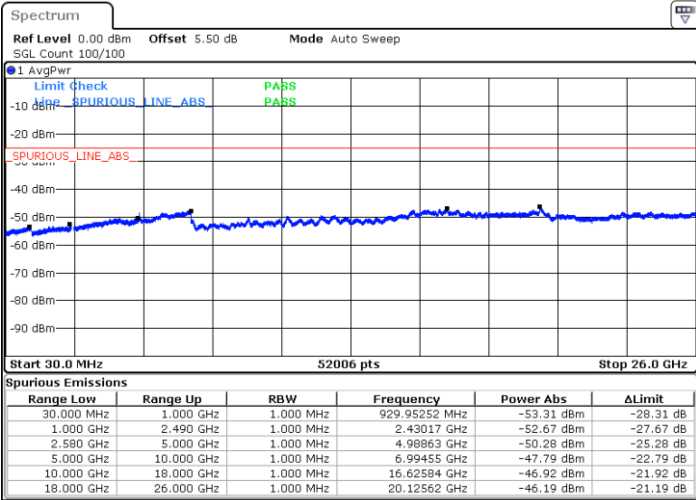

Date: 6 JAN 2018 18:38:15

Date: 6 JAN 2018 18:37:20

LTE Band7 / 15MHz

Highest Channel / QPSK

Date: 6 JAN 2018 18:39:09

Highest Channel / 16QAM

Date: 6 JAN 2018 18:40:04

LTE Band 7 / 20MHz

Lowest Channel / QPSK

Date: 6 JAN 2018 18:52:15

Lowest Channel / 16QAM

Date: 6 JAN 2018 18:53:10

LTE Band 7 / 20MHz

Middle Channel / QPSK

Middle Channel / 16QAM

Date: 6 JAN 2018 18:54:59

Date: 6 JAN 2018 18:54:04

Highest Channel / QPSK

Highest Channel / 16QAM

Date: 6 JAN 2018 18:55:54

Date: 6 JAN 2018 18:56:48

LTE Band 7 / 5MHz

Lowest Channel / 64QAM

Middle Channel / 64QAM

Date: 6 JAN 2018 14:51:02

Date: 6 JAN 2018 14:51:55

Highest Channel / 64QAM

Date: 6 JAN 2018 14:52:49

LTE Band 7 / 10MHz

Lowest Channel / 64QAM

Middle Channel / 64QAM

Date: 6 JAN 2018 14:39:18