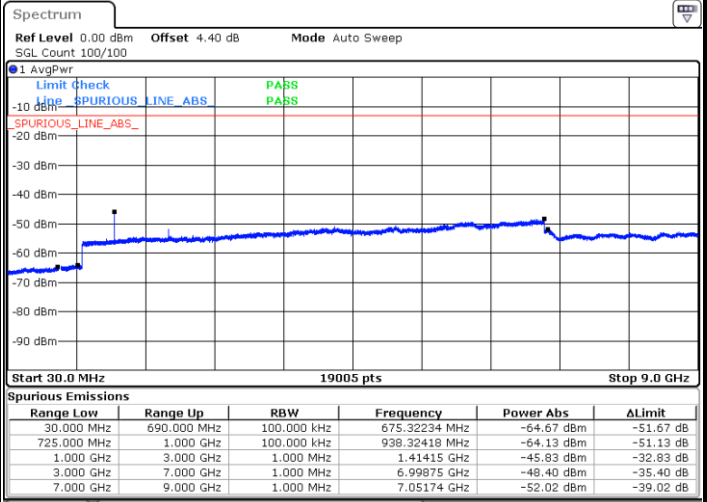

Date: 6 JAN 2018 22:45:09

Highest Channel / 16QAM

Date: 6 JAN 2018 22:46:05

LTE Band 12 / 10MHz

Lowest Channel / QPSK

Date: 6 JAN 2018 22:58:21

Lowest Channel / 16QAM

Date: 6 JAN 2018 22:59:16

LTE Band 12 / 10MHz

Middle Channel / QPSK

Date: 6 JAN 2018 23:01:08

Middle Channel / 16QAM

Date: 6 JAN 2018 23:00:12

Highest Channel / QPSK

Date: 6 JAN 2018 23:02:03

Highest Channel / 16QAM

Date: 6 JAN 2018 23:02:59

LTE Band 12 / 1.4MHz

Lowest Channel / 64QAM

Middle Channel / 64QAM

Date: 7. JAN 2018 01:03:40

Date: 7. JAN 2018 01:04:06

Highest Channel / 64QAM

Date: 7. JAN 2018 01:04:32

LTE Band 12 / 3MHz

Lowest Channel / 64QAM

Middle Channel / 64QAM

Date: 7. JAN 2018 01:05:01

Date: 7. JAN 2018 01:05:28

Highest Channel / 64QAM

Date: 7. JAN 2018 01:05:54

LTE Band 12 / 5MHz