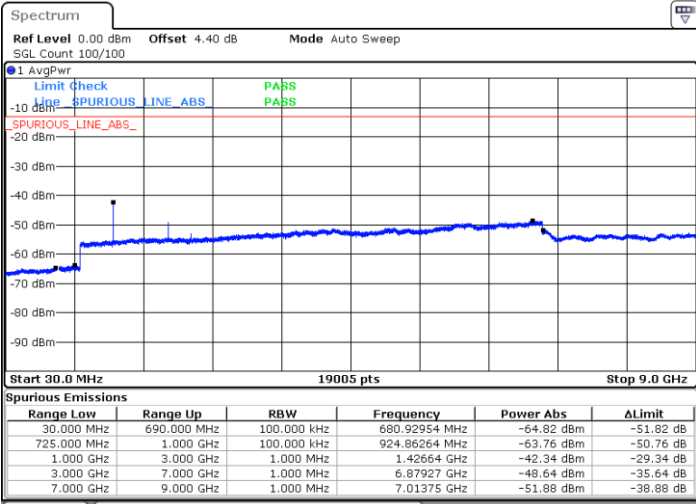

Middle Channel / 16QAM

Date: 6 JAN 2018 22:09:37

LTE Band 12 / 1.4MHz

Highest Channel / QPSK

Date: 6 JAN 2018 22:11:28

Highest Channel / 16QAM

Date: 6 JAN 2018 22:12:23

LTE Band 12 / 3MHz

Lowest Channel / QPSK

Date: 6 JAN 2018 22:24:36

Lowest Channel / 16QAM

Date: 6 JAN 2018 22:25:31

LTE Band 12 / 3MHz

Middle Channel / QPSK

Middle Channel / 16QAM

Date: 6 JAN 2018 22:27:22

Date: 6 JAN 2018 22:26:27

Highest Channel / QPSK

Highest Channel / 16QAM

Date: 6 JAN 2018 22:28:17

Date: 6 JAN 2018 22:29:13

LTE Band 12 / 5MHz

Lowest Channel / QPSK

Date: 6 JAN 2018 22:41:27