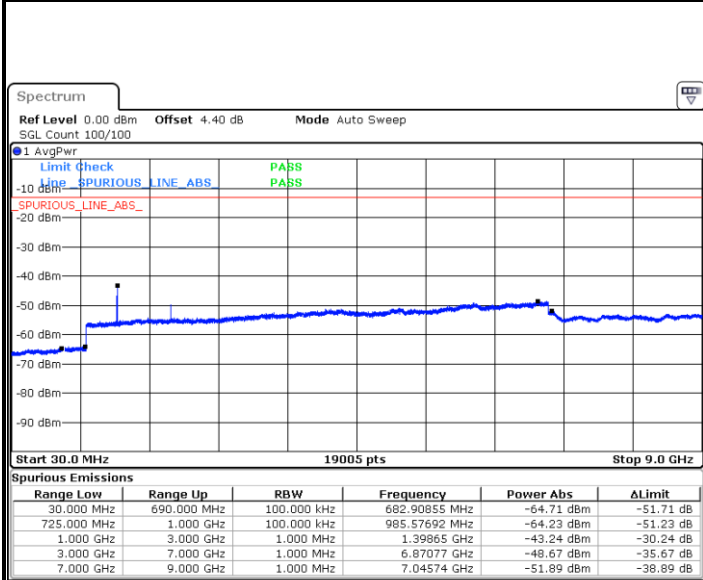

Date: 6 JAN 2018 14:31:11

LTE Band 12 / 1.4MHz

Lowest Channel / QPSK

Date: 6 JAN 2018 22:07:47

Lowest Channel / 16QAM

Date: 6 JAN 2018 22:08:42

Middle Channel / QPSK

Date: 6 JAN 2018 22:10:33

Middle Channel / 16QAM

Date: 6 JAN 2018 22:09:37

LTE Band 12 / 1.4MHz

Highest Channel / QPSK

Date: 6 JAN 2018 22:11:28

Highest Channel / 16QAM

Date: 6 JAN 2018 22:12:23

LTE Band 12 / 3MHz

Lowest Channel / QPSK

Date: 6 JAN 2018 22:24:36

Lowest Channel / 16QAM

Date: 6 JAN 2018 22:25:31

LTE Band 12 / 3MHz

Middle Channel / QPSK

Middle Channel / 16QAM

Date: 6 JAN 2018 22:27:22

Date: 6 JAN 2018 22:26:27

Highest Channel / QPSK

Highest Channel / 16QAM

Date: 6 JAN 2018 22:28:17

Date: 6 JAN 2018 22:29:13

LTE Band 12 / 5MHz

Lowest Channel / QPSK

Date: 6 JAN 2018 22:41:27