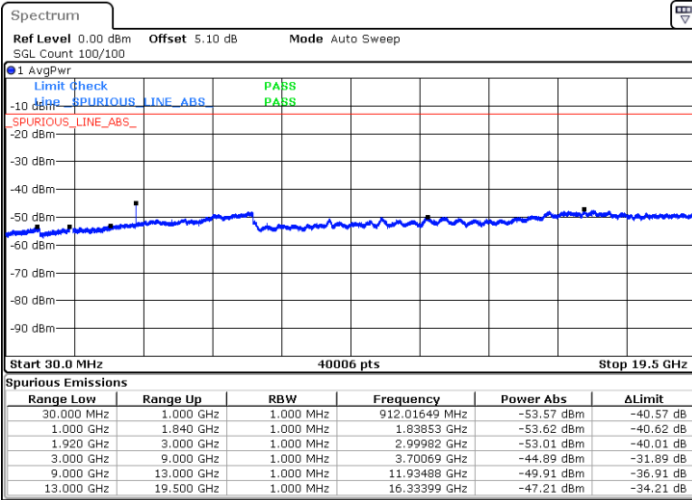

Date: 8 JAN 2018 21:28:14

LTE Band 25 / 3MHz

Middle Channel / QPSK

Middle Channel / 16QAM

Date: 8 JAN 2018 21:31:17

Date: 8 JAN 2018 21:30:23

Highest Channel / QPSK

Highest Channel / 16QAM

Date: 8 JAN 2018 21:32:17

Date: 8 JAN 2018 21:32:56

LTE Band 25 / 5MHz

Lowest Channel / QPSK

Lowest Channel / 16QAM

Date: 8 JAN 2018 21:49:32

Date: 8 JAN 2018 22:10:11

Middle Channel / QPSK