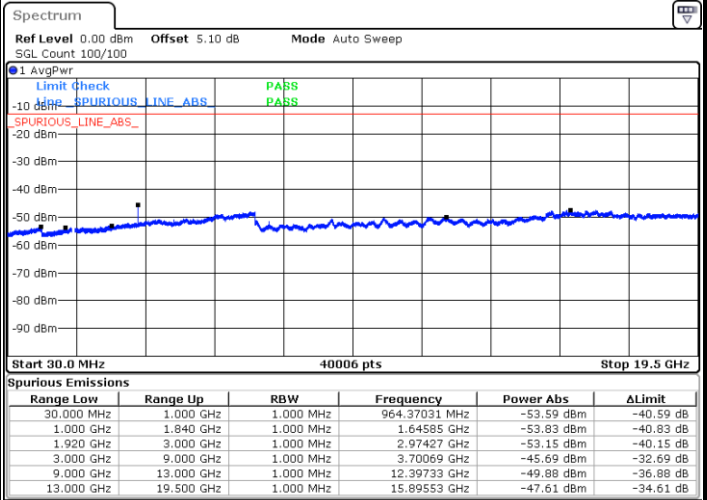

Date: 8 JAN 2018 21:28:14

LTE Band 25 / 3MHz

Middle Channel / QPSK

Middle Channel / 16QAM

Date: 8 JAN 2018 21:31:17

Date: 8 JAN 2018 21:30:23

Highest Channel / QPSK

Highest Channel / 16QAM

Date: 8 JAN 2018 21:32:17

Date: 8 JAN 2018 21:32:56

LTE Band 25 / 5MHz

Lowest Channel / QPSK

Lowest Channel / 16QAM

Date: 8 JAN 2018 21:49:32

Date: 8 JAN 2018 22:10:11

Middle Channel / QPSK