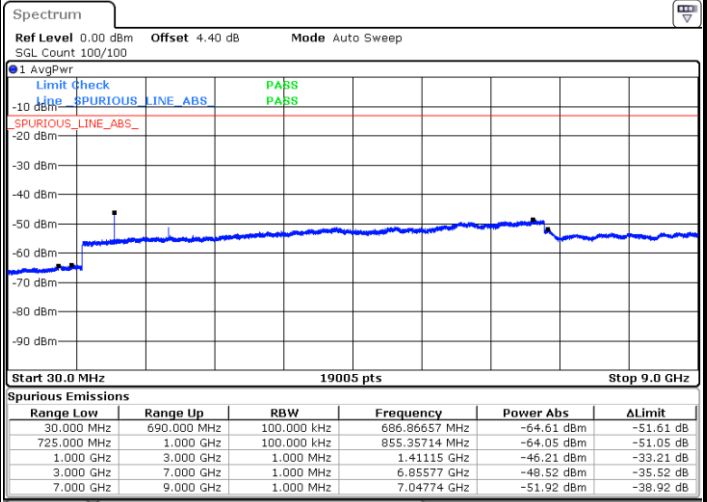

Date: 6 JAN 2018 23:02:59

LTE Band 12 / 1.4MHz

Lowest Channel / 64QAM

Middle Channel / 64QAM

Date: 7. JAN 2018 01:03:40

Date: 7. JAN 2018 01:04:06

Highest Channel / 64QAM

Date: 7. JAN 2018 01:04:32

LTE Band 12 / 3MHz

Lowest Channel / 64QAM

Middle Channel / 64QAM

Date: 7. JAN 2018 01:05:01

Date: 7. JAN 2018 01:05:28

Highest Channel / 64QAM

Date: 7. JAN 2018 01:05:54

LTE Band 12 / 5MHz

Lowest Channel / 64QAM

Middle Channel / 64QAM

Date: 7. JAN 2018 01:06:40

Date: 7. JAN 2018 01:07:07

Highest Channel / 64QAM

Date: 7. JAN 2018 01:07:33

LTE Band 12 / 10MHz

Lowest Channel / 64QAM

Middle Channel / 64QAM

Date: 7. JAN 2018 01:08:02

Date: 7. JAN 2018 01:08:28

Highest Channel / 64QAM

Date: 7. JAN 2018 01:08:54

LTE Band 13 / 5MHz

Lowest Channel / QPSK

Lowest Channel / 16QAM