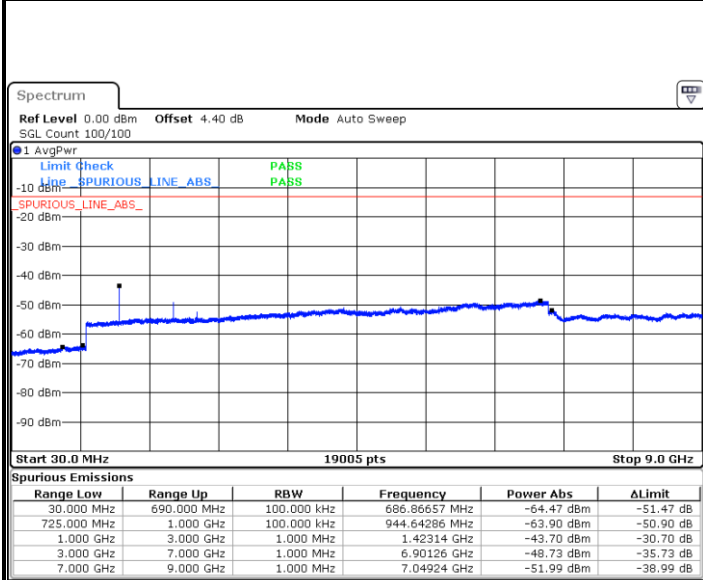

Date: 6 JAN 2018 22:26:27

Highest Channel / QPSK

Highest Channel / 16QAM

Date: 6 JAN 2018 22:28:17

Date: 6 JAN 2018 22:29:13

LTE Band 12 / 5MHz

Lowest Channel / QPSK

Date: 6 JAN 2018 22:41:27

Lowest Channel / 16QAM

Date: 6 JAN 2018 22:42:23

Middle Channel / QPSK

Date: 6 JAN 2018 22:44:13

Middle Channel / 16QAM

Date: 6 JAN 2018 22:43:18

LTE Band 12 / 5MHz

Highest Channel / QPSK

Date: 6 JAN 2018 22:45:09

Highest Channel / 16QAM

Date: 6 JAN 2018 22:46:05

LTE Band 12 / 10MHz

Lowest Channel / QPSK

Date: 6 JAN 2018 22:58:21

Lowest Channel / 16QAM

Date: 6 JAN 2018 22:59:16