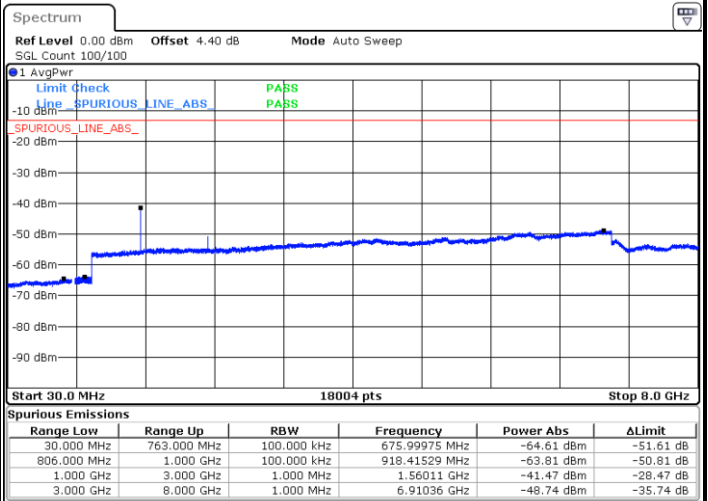

Lowest Channel / 64QAM

Middle Channel / 64QAM

Date: 7. JAN 2018 01:06:40

Date: 7. JAN 2018 01:07:07

Highest Channel / 64QAM

Date: 7. JAN 2018 01:07:33

LTE Band 12 / 10MHz

Lowest Channel / 64QAM

Middle Channel / 64QAM

Date: 7. JAN 2018 01:08:02

Date: 7. JAN 2018 01:08:28

Highest Channel / 64QAM

Date: 7. JAN 2018 01:08:54

LTE Band 13 / 5MHz

Lowest Channel / QPSK

Lowest Channel / 16QAM

Date: 7.JAN.2018 01:58:33

Date: 7.JAN.2018 01:57:38

Middle Channel / QPSK

Middle Channel / 16QAM

Date: 7.JAN.2018 02:00:11

Date: 7.JAN.2018 02:01:06

LTE Band 13 / 5MHz

Highest Channel / QPSK