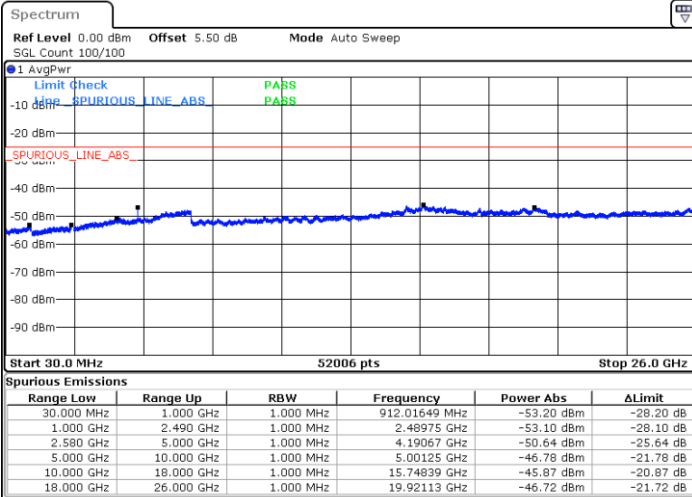

Date: 6 JAN 2018 18:54:04

Highest Channel / QPSK

Highest Channel / 16QAM

Date: 6 JAN 2018 18:55:54

Date: 6 JAN 2018 18:56:48

LTE Band 7 / 5MHz

Lowest Channel / 64QAM

Middle Channel / 64QAM

Date: 6 JAN 2018 14:51:02

Date: 6 JAN 2018 14:51:55

Highest Channel / 64QAM

Date: 6 JAN 2018 14:52:49

LTE Band 7 / 10MHz

Lowest Channel / 64QAM

Middle Channel / 64QAM

Date: 6 JAN 2018 14:39:18

Date: 6 JAN 2018 14:40:11

Highest Channel / 64QAM

Date: 6 JAN 2018 14:41:05

LTE Band 7 / 15MHz

Lowest Channel / 64QAM

Middle Channel / 64QAM

Date: 6 JAN 2018 14:36:36

Date: 6 JAN 2018 14:37:30