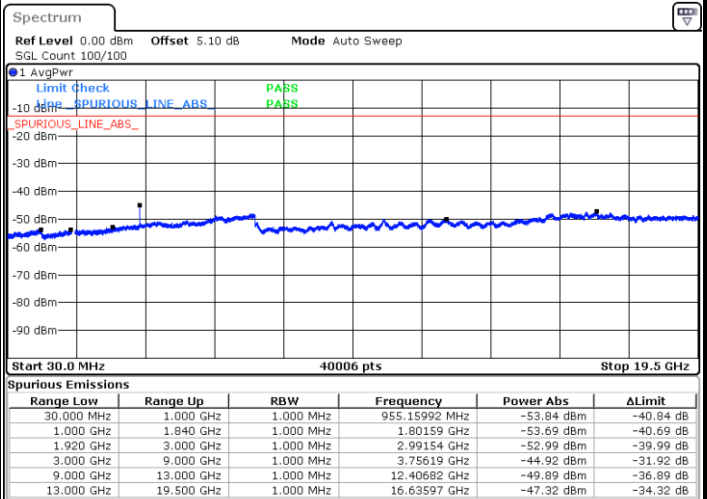

Date: 8 JAN 2018 22:12:14