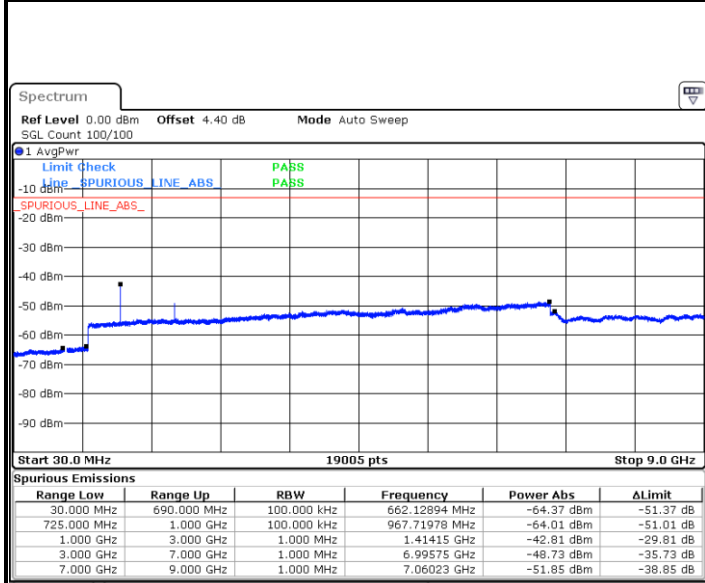

Highest Channel / 64QAM

Date: 6 JAN 2018 14:38:24

LTE Band 7 / 20MHz

Lowest Channel / 64QAM

Middle Channel / 64QAM

Date: 6 JAN 2018 14:29:24

Date: 6 JAN 2018 14:30:17

Highest Channel / 64QAM

Date: 6 JAN 2018 14:31:11

LTE Band 12 / 1.4MHz

Lowest Channel / QPSK

Date: 6 JAN 2018 22:07:47

Lowest Channel / 16QAM

Date: 6 JAN 2018 22:08:42

Middle Channel / QPSK

Date: 6 JAN 2018 22:10:33

Middle Channel / 16QAM

Date: 6 JAN 2018 22:09:37

LTE Band 12 / 1.4MHz

Highest Channel / QPSK

Date: 6 JAN 2018 22:11:28

Highest Channel / 16QAM

Date: 6 JAN 2018 22:12:23

LTE Band 12 / 3MHz