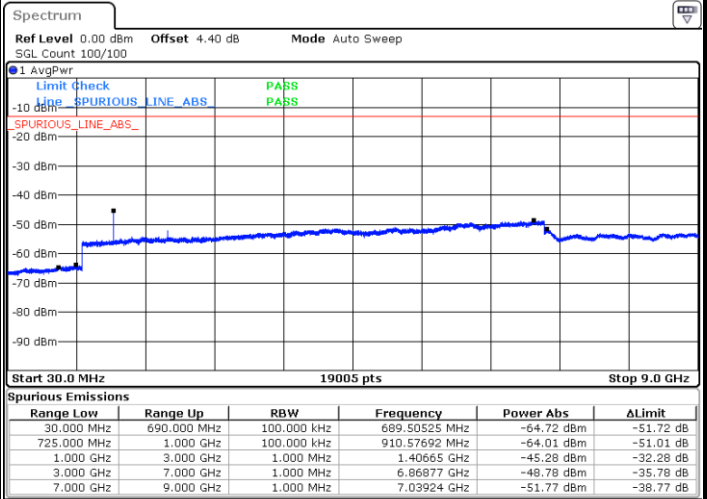

LTE Band 12 / 3MHz

Lowest Channel / 64QAM

Middle Channel / 64QAM

Date: 7. JAN 2018 01:05:01

Date: 7. JAN 2018 01:05:28

Highest Channel / 64QAM

Date: 7. JAN 2018 01:05:54

LTE Band 12 / 5MHz

Lowest Channel / 64QAM

Middle Channel / 64QAM

Date: 7. JAN 2018 01:06:40

Date: 7. JAN 2018 01:07:07

Highest Channel / 64QAM

Date: 7. JAN 2018 01:07:33

LTE Band 12 / 10MHz

Lowest Channel / 64QAM

Middle Channel / 64QAM

Date: 7. JAN 2018 01:08:02

Date: 7. JAN 2018 01:08:28

Highest Channel / 64QAM

Date: 7. JAN 2018 01:08:54

LTE Band 13 / 5MHz

Lowest Channel / QPSK

Lowest Channel / 16QAM