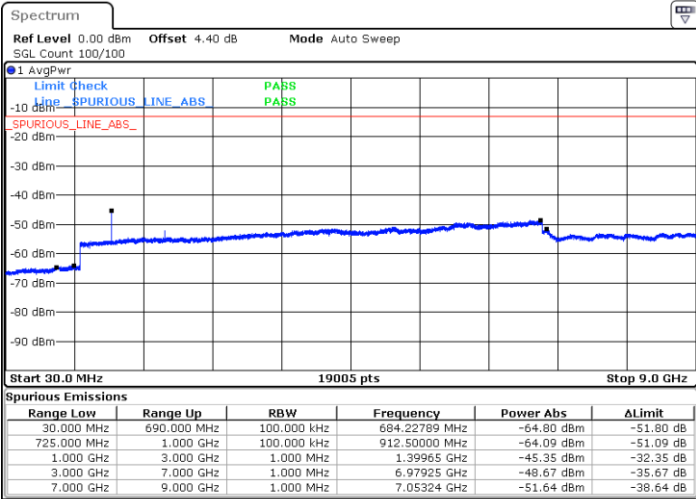

LTE Band 12 / 3MHz

Lowest Channel / 64QAM

Middle Channel / 64QAM

Date: 7. JAN 2018 01:05:01

Date: 7. JAN 2018 01:05:28

Highest Channel / 64QAM

Date: 7. JAN 2018 01:05:54

LTE Band 12 / 5MHz

Lowest Channel / 64QAM

Middle Channel / 64QAM

Date: 7. JAN 2018 01:06:40

Date: 7. JAN 2018 01:07:07

Highest Channel / 64QAM

Date: 7. JAN 2018 01:07:33

LTE Band 12 / 10MHz

Lowest Channel / 64QAM

Middle Channel / 64QAM

Date: 7. JAN 2018 01:08:02

Date: 7. JAN 2018 01:08:28

Highest Channel / 64QAM

Date: 7. JAN 2018 01:08:54

LTE Band 13 / 5MHz

Lowest Channel / QPSK

Lowest Channel / 16QAM

Date: 7.JAN.2018 01:58:33

Date: 7.JAN.2018 01:57:38

Middle Channel / QPSK

Middle Channel / 16QAM

Date: 7.JAN.2018 02:00:11

Date: 7.JAN.2018 02:01:06

LTE Band 13 / 5MHz

Highest Channel / QPSK