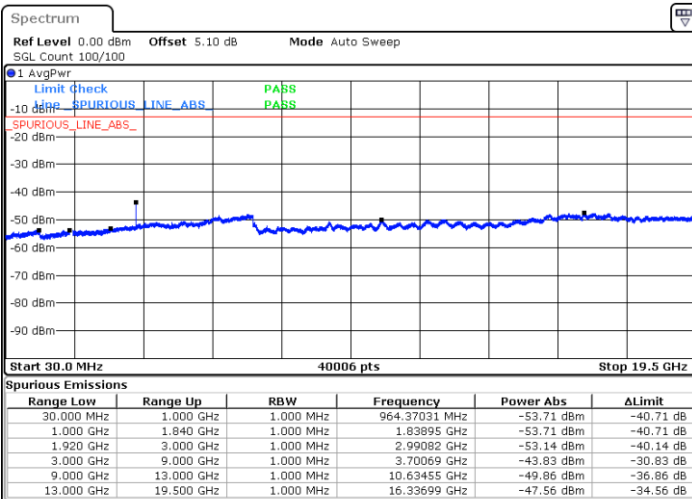

Lowest Channel / 16QAM

Date: 8 JAN 2018 20:40:24

Date: 8 JAN 2018 20:39:39

Middle Channel / QPSK

Middle Channel / 16QAM

Date: 8 JAN 2018 21:02:21

Date: 8 JAN 2018 20:59:02

LTE Band 25 / 1.4MHz

Highest Channel / QPSK

Highest Channel / 16QAM

Date: 8 JAN 2018 20:57:00

Date: 8 JAN 2018 20:57:45

LTE Band 25 / 3MHz

Lowest Channel / QPSK

Lowest Channel / 16QAM

Date: 8 JAN 2018 21:26:22

Date: 8 JAN 2018 21:28:14

LTE Band 25 / 3MHz

Middle Channel / QPSK

Middle Channel / 16QAM

Date: 8 JAN 2018 21:31:17

Date: 8 JAN 2018 21:30:23

Highest Channel / QPSK

Highest Channel / 16QAM