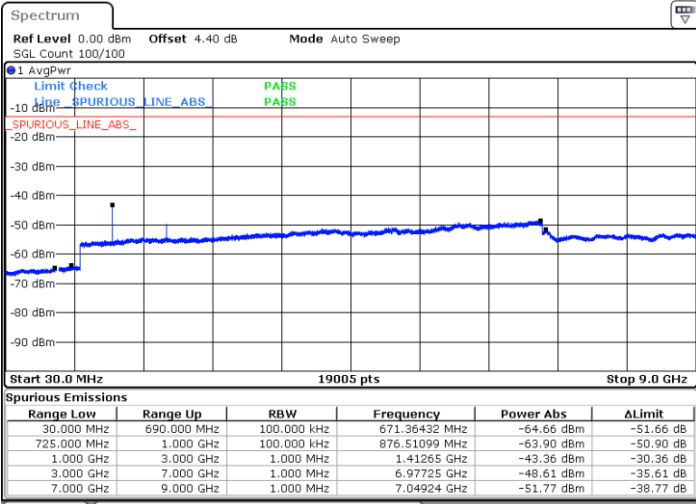

Middle Channel / 16QAM

Date: 6 JAN 2018 22:09:37

LTE Band 12 / 1.4MHz

Highest Channel / QPSK

Date: 6 JAN 2018 22:11:28

Highest Channel / 16QAM

Date: 6 JAN 2018 22:12:23

LTE Band 12 / 3MHz

Lowest Channel / QPSK

Date: 6 JAN 2018 22:24:36

Lowest Channel / 16QAM

Date: 6 JAN 2018 22:25:31

LTE Band 12 / 3MHz

Middle Channel / QPSK

Middle Channel / 16QAM

Date: 6 JAN 2018 22:27:22

Date: 6 JAN 2018 22:26:27

Highest Channel / QPSK

Highest Channel / 16QAM

Date: 6 JAN 2018 22:28:17

Date: 6 JAN 2018 22:29:13

LTE Band 12 / 5MHz

Lowest Channel / QPSK

Date: 6 JAN 2018 22:41:27