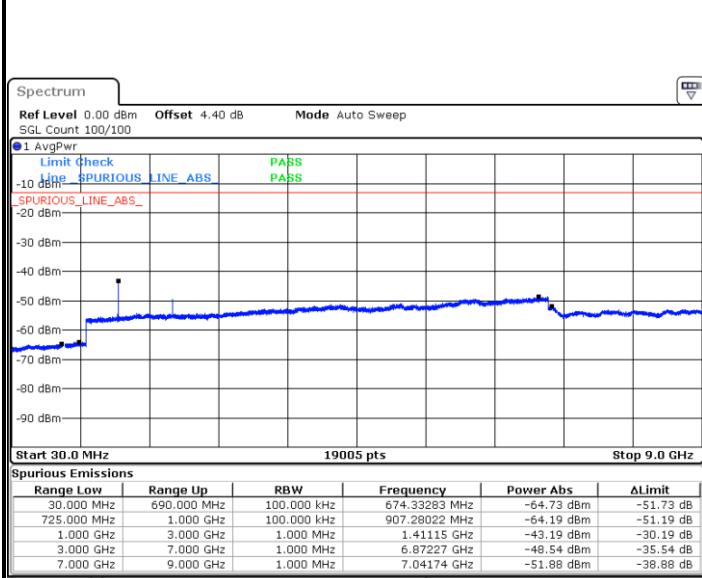

Lowest Channel / QPSK

Date: 6 JAN 2018 22:24:36

Lowest Channel / 16QAM

Date: 6 JAN 2018 22:25:31

LTE Band 12 / 3MHz

Middle Channel / QPSK

Middle Channel / 16QAM

Date: 6 JAN 2018 22:27:22

Date: 6 JAN 2018 22:26:27

Highest Channel / QPSK

Highest Channel / 16QAM

Date: 6 JAN 2018 22:28:17

Date: 6 JAN 2018 22:29:13

LTE Band 12 / 5MHz

Lowest Channel / QPSK

Date: 6 JAN 2018 22:41:27

Lowest Channel / 16QAM

Date: 6 JAN 2018 22:42:23

Middle Channel / QPSK

Date: 6 JAN 2018 22:44:13

Middle Channel / 16QAM

Date: 6 JAN 2018 22:43:18

LTE Band 12 / 5MHz

Highest Channel / QPSK

Date: 6 JAN 2018 22:45:09

Highest Channel / 16QAM

Date: 6 JAN 2018 22:46:05

LTE Band 12 / 10MHz

Lowest Channel / QPSK

Date: 6 JAN 2018 22:58:21

Lowest Channel / 16QAM

Date: 6 JAN 2018 22:59:16