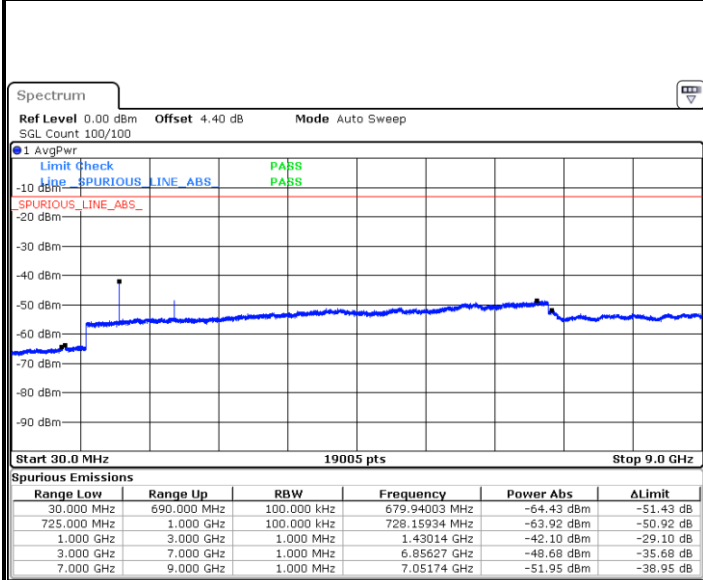

Date: 6 JAN 2018 14:31:11

LTE Band 12 / 1.4MHz

Lowest Channel / QPSK

Date: 6 JAN 2018 22:07:47

Lowest Channel / 16QAM

Date: 6 JAN 2018 22:08:42

Middle Channel / QPSK

Date: 6 JAN 2018 22:10:33

Middle Channel / 16QAM

Date: 6 JAN 2018 22:09:37

LTE Band 12 / 1.4MHz

Highest Channel / QPSK

Date: 6 JAN 2018 22:11:28

Highest Channel / 16QAM

Date: 6 JAN 2018 22:12:23

LTE Band 12 / 3MHz

Lowest Channel / QPSK

Date: 6 JAN 2018 22:24:36

Lowest Channel / 16QAM

Date: 6 JAN 2018 22:25:31

LTE Band 12 / 3MHz

Middle Channel / QPSK

Middle Channel / 16QAM

Date: 6 JAN 2018 22:27:22

Date: 6 JAN 2018 22:26:27

Highest Channel / QPSK

Highest Channel / 16QAM

Date: 6 JAN 2018 22:28:17

Date: 6 JAN 2018 22:29:13

LTE Band 12 / 5MHz

Lowest Channel / QPSK

Date: 6 JAN 2018 22:41:27