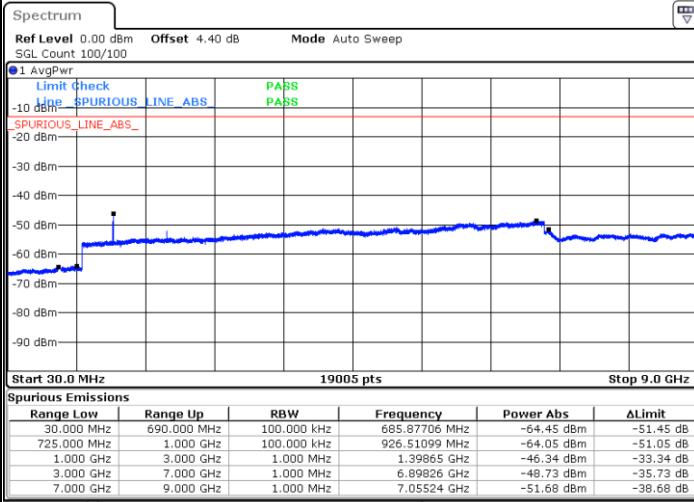

LTE Band 12 / 10MHz

Middle Channel / QPSK

Date: 6 JAN 2018 23:01:08

Middle Channel / 16QAM

Date: 6 JAN 2018 23:00:12

Highest Channel / QPSK

Date: 6 JAN 2018 23:02:03

Highest Channel / 16QAM

Date: 6 JAN 2018 23:02:59

LTE Band 12 / 1.4MHz

Lowest Channel / 64QAM

Middle Channel / 64QAM

Date: 7. JAN 2018 01:03:40

Date: 7. JAN 2018 01:04:06

Highest Channel / 64QAM

Date: 7. JAN 2018 01:04:32

LTE Band 12 / 3MHz

Lowest Channel / 64QAM

Middle Channel / 64QAM

Date: 7. JAN 2018 01:05:01

Date: 7. JAN 2018 01:05:28

Highest Channel / 64QAM

Date: 7. JAN 2018 01:05:54

LTE Band 12 / 5MHz

Lowest Channel / 64QAM

Middle Channel / 64QAM

Date: 7. JAN 2018 01:06:40

Date: 7. JAN 2018 01:07:07

Highest Channel / 64QAM

Date: 7. JAN 2018 01:07:33

LTE Band 12 / 10MHz

Lowest Channel / 64QAM