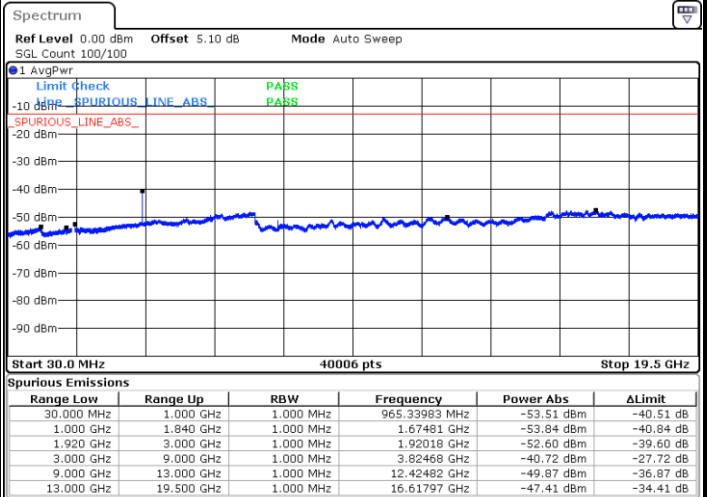

Highest Channel / QPSK

Highest Channel / 16QAM

Date: 8 JAN 2018 20:57:00

Date: 8 JAN 2018 20:57:45

LTE Band 25 / 3MHz

Lowest Channel / QPSK

Lowest Channel / 16QAM

Date: 8 JAN 2018 21:26:22

Date: 8 JAN 2018 21:28:14

LTE Band 25 / 3MHz

Middle Channel / QPSK

Middle Channel / 16QAM

Date: 8 JAN 2018 21:31:17

Date: 8 JAN 2018 21:30:23

Highest Channel / QPSK

Highest Channel / 16QAM

Date: 8 JAN 2018 21:32:17

Date: 8 JAN 2018 21:32:56

LTE Band 25 / 5MHz

Lowest Channel / QPSK

Lowest Channel / 16QAM

Date: 8 JAN 2018 21:49:32

Date: 8 JAN 2018 22:10:11

Middle Channel / QPSK