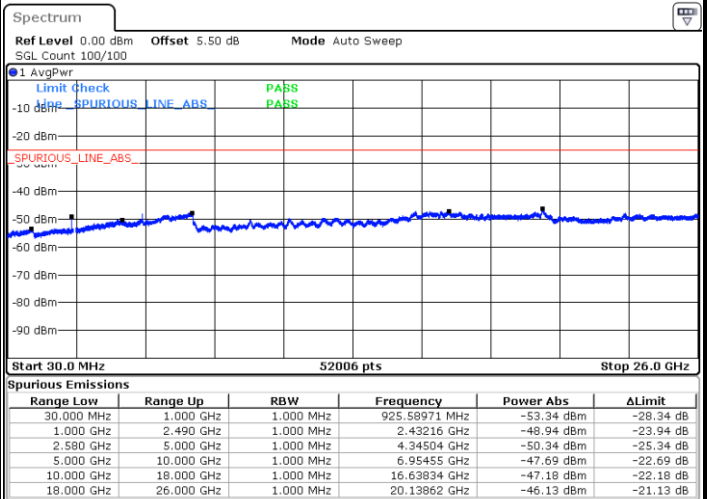

Date: 6 JAN 2018 18:38:15

Date: 6 JAN 2018 18:37:20

LTE Band7 / 15MHz

Highest Channel / QPSK

Date: 6 JAN 2018 18:39:09

Highest Channel / 16QAM

Date: 6 JAN 2018 18:40:04

LTE Band 7 / 20MHz

Lowest Channel / QPSK

Date: 6 JAN 2018 18:52:15

Lowest Channel / 16QAM

Date: 6 JAN 2018 18:53:10

LTE Band 7 / 20MHz

Middle Channel / QPSK

Middle Channel / 16QAM

Date: 6 JAN 2018 18:54:59

Date: 6 JAN 2018 18:54:04

Highest Channel / QPSK

Highest Channel / 16QAM

Date: 6 JAN 2018 18:55:54

Date: 6 JAN 2018 18:56:48

LTE Band 7 / 5MHz

Lowest Channel / 64QAM

Middle Channel / 64QAM

Date: 6 JAN 2018 14:51:02

Date: 6 JAN 2018 14:51:55

Highest Channel / 64QAM

Date: 6 JAN 2018 14:52:49

LTE Band 7 / 10MHz

Lowest Channel / 64QAM

Middle Channel / 64QAM

Date: 6 JAN 2018 14:39:18