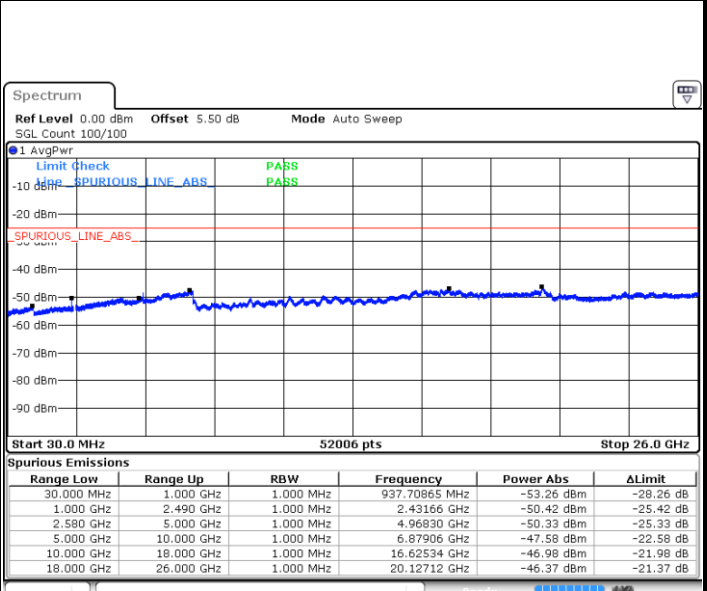

Date: 6 JAN 2018 18:23:20

LTE Band 7 / 15MHz

Lowest Channel / QPSK

Lowest Channel / 16QAM

Date: 6 JAN 2018 18:35:31

Date: 6 JAN 2018 18:36:26

Middle Channel / QPSK

Middle Channel / 16QAM

Date: 6 JAN 2018 18:38:15

Date: 6 JAN 2018 18:37:20

LTE Band7 / 15MHz

Highest Channel / QPSK

Date: 6 JAN 2018 18:39:09

Highest Channel / 16QAM

Date: 6 JAN 2018 18:40:04

LTE Band 7 / 20MHz

Lowest Channel / QPSK

Date: 6 JAN 2018 18:52:15

Lowest Channel / 16QAM

Date: 6 JAN 2018 18:53:10

LTE Band 7 / 20MHz

Middle Channel / QPSK

Middle Channel / 16QAM

Date: 6 JAN 2018 18:54:59

Date: 6 JAN 2018 18:54:04

Highest Channel / QPSK

Highest Channel / 16QAM

Date: 6 JAN 2018 18:55:54

Date: 6 JAN 2018 18:56:48

LTE Band 7 / 5MHz

Lowest Channel / 64QAM

Middle Channel / 64QAM