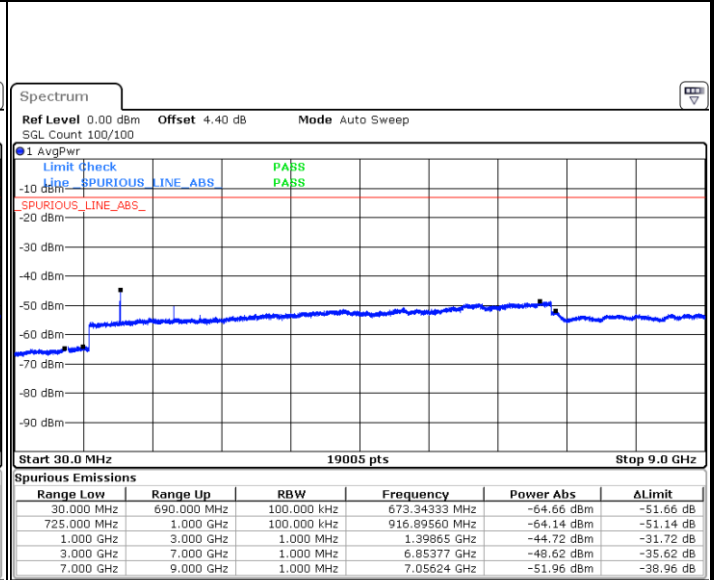

Date: 6 JAN 2018 14:31:11

LTE Band 12 / 1.4MHz

Lowest Channel / QPSK

Date: 6 JAN 2018 22:07:47

Lowest Channel / 16QAM

Date: 6 JAN 2018 22:08:42

Middle Channel / QPSK

Date: 6 JAN 2018 22:10:33

Middle Channel / 16QAM

Date: 6 JAN 2018 22:09:37

LTE Band 12 / 1.4MHz

Highest Channel / QPSK

Date: 6 JAN 2018 22:11:28

Highest Channel / 16QAM

Date: 6 JAN 2018 22:12:23

LTE Band 12 / 3MHz

Lowest Channel / QPSK

Date: 6 JAN 2018 22:24:36

Lowest Channel / 16QAM

Date: 6 JAN 2018 22:25:31

LTE Band 12 / 3MHz

Middle Channel / QPSK

Middle Channel / 16QAM

Date: 6 JAN 2018 22:27:22

Date: 6 JAN 2018 22:26:27

Highest Channel / QPSK

Highest Channel / 16QAM

Date: 6 JAN 2018 22:28:17

Date: 6 JAN 2018 22:29:13

LTE Band 12 / 5MHz

Lowest Channel / QPSK

Date: 6 JAN 2018 22:41:27