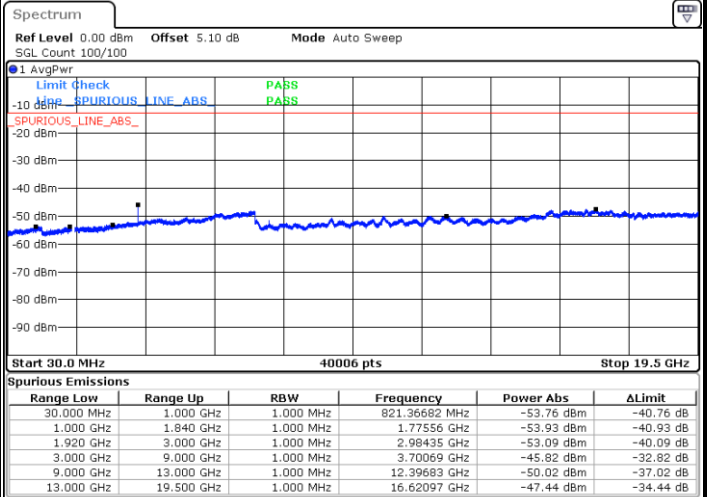

Highest Channel / 16QAM

LTE Band 13 / 10MHz

Middle Channel / QPSK

Middle Channel / 16QAM

LTE Band 17 / 5MHz

Lowest Channel / 64QAM

Middle Channel / 64QAM

Date: 7. JAN 2018 02:58:20

Date: 7. JAN 2018 03:02:15

Highest Channel / 64QAM

Date: 7. JAN 2018 03:03:17

LTE Band 17 / 10MHz

Middle Channel / 64QAM

Date: 7.JAN.2018 02:46:37

LTE Band 25 / 1.4MHz

Lowest Channel / QPSK

Lowest Channel / 16QAM

Date: 8 JAN 2018 20:40:24

Date: 8 JAN 2018 20:39:39

Middle Channel / QPSK

Middle Channel / 16QAM

Date: 8 JAN 2018 21:02:21

Date: 8 JAN 2018 20:59:02

LTE Band 25 / 1.4MHz