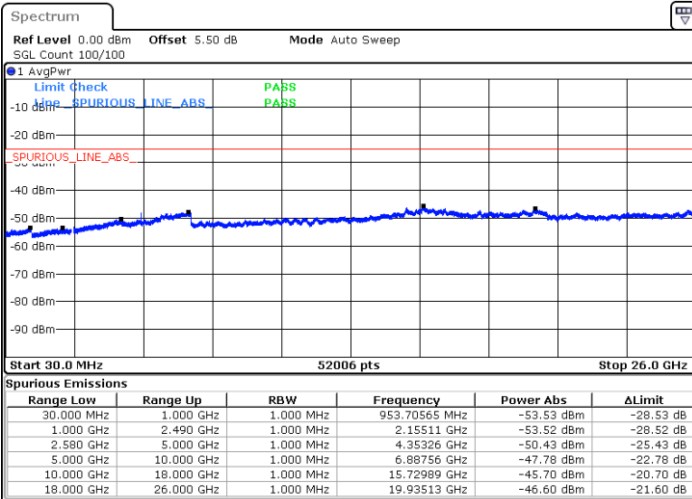

Lowest Channel / QPSK

Date: 6 JAN 2018 18:52:15

Lowest Channel / 16QAM

Date: 6 JAN 2018 18:53:10

LTE Band 7 / 20MHz

Middle Channel / QPSK

Middle Channel / 16QAM

Date: 6 JAN 2018 18:54:59

Date: 6 JAN 2018 18:54:04

Highest Channel / QPSK

Highest Channel / 16QAM

Date: 6 JAN 2018 18:55:54

Date: 6 JAN 2018 18:56:48

LTE Band 7 / 5MHz

Lowest Channel / 64QAM

Middle Channel / 64QAM

Date: 6 JAN 2018 14:51:02

Date: 6 JAN 2018 14:51:55

Highest Channel / 64QAM

Date: 6 JAN 2018 14:52:49

LTE Band 7 / 10MHz

Lowest Channel / 64QAM

Middle Channel / 64QAM

Date: 6 JAN 2018 14:39:18