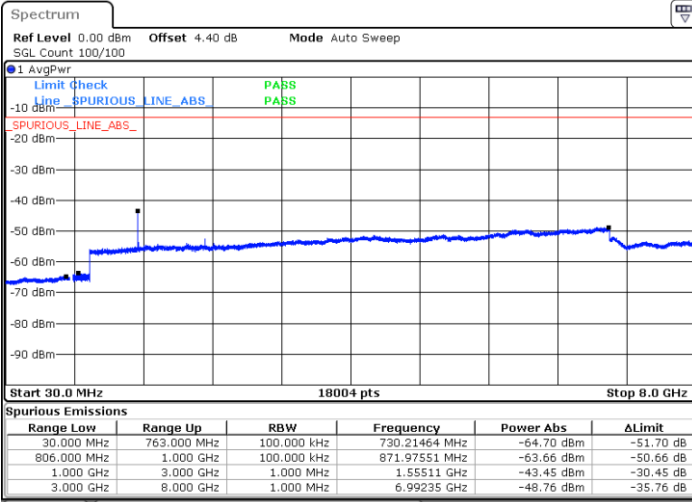

Date: 7.JAN.2018 01:58:33

Date: 7.JAN.2018 01:57:38

Middle Channel / QPSK

Middle Channel / 16QAM

Date: 7.JAN.2018 02:00:11

Date: 7.JAN.2018 02:01:06

LTE Band 13 / 5MHz

Highest Channel / QPSK

Highest Channel / 16QAM

LTE Band 13 / 10MHz

Middle Channel / QPSK

Middle Channel / 16QAM

LTE Band 17 / 5MHz

Lowest Channel / 64QAM

Middle Channel / 64QAM

Date: 7. JAN 2018 02:58:20

Date: 7. JAN 2018 03:02:15

Highest Channel / 64QAM

Date: 7. JAN 2018 03:03:17

LTE Band 17 / 10MHz

Middle Channel / 64QAM

Date: 7.JAN.2018 02:46:37

LTE Band 25 / 1.4MHz

Lowest Channel / QPSK

Lowest Channel / 16QAM

Date: 8 JAN 2018 20:40:24

Date: 8 JAN 2018 20:39:39

Middle Channel / QPSK

Middle Channel / 16QAM

Date: 8 JAN 2018 21:02:21

Date: 8 JAN 2018 20:59:02

LTE Band 25 / 1.4MHz