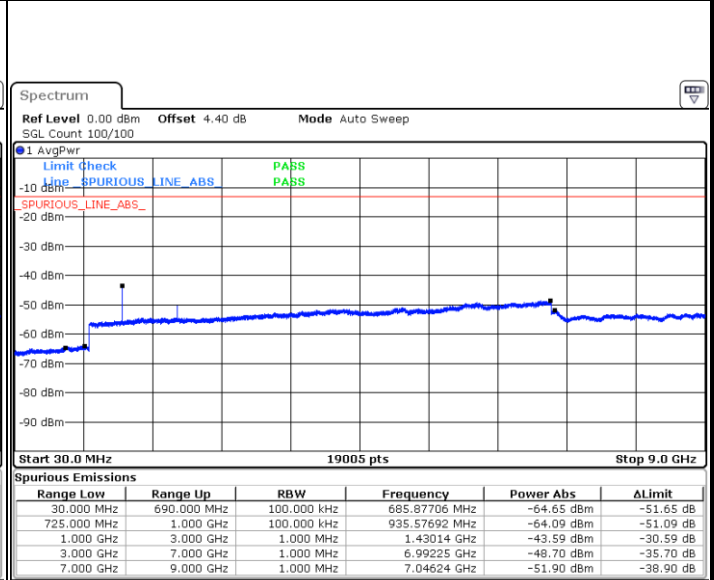

Date: 6 JAN 2018 14:31:11

LTE Band 12 / 1.4MHz

Lowest Channel / QPSK

Date: 6 JAN 2018 22:07:47

Lowest Channel / 16QAM

Date: 6 JAN 2018 22:08:42

Middle Channel / QPSK

Date: 6 JAN 2018 22:10:33

Middle Channel / 16QAM

Date: 6 JAN 2018 22:09:37

LTE Band 12 / 1.4MHz

Highest Channel / QPSK

Date: 6 JAN 2018 22:11:28

Highest Channel / 16QAM

Date: 6 JAN 2018 22:12:23

LTE Band 12 / 3MHz

Lowest Channel / QPSK

Date: 6 JAN 2018 22:24:36

Lowest Channel / 16QAM

Date: 6 JAN 2018 22:25:31

LTE Band 12 / 3MHz

Middle Channel / QPSK

Middle Channel / 16QAM

Date: 6 JAN 2018 22:27:22

Date: 6 JAN 2018 22:26:27

Highest Channel / QPSK

Highest Channel / 16QAM

Date: 6 JAN 2018 22:28:17

Date: 6 JAN 2018 22:29:13

LTE Band 12 / 5MHz

Lowest Channel / QPSK

Date: 6 JAN 2018 22:41:27