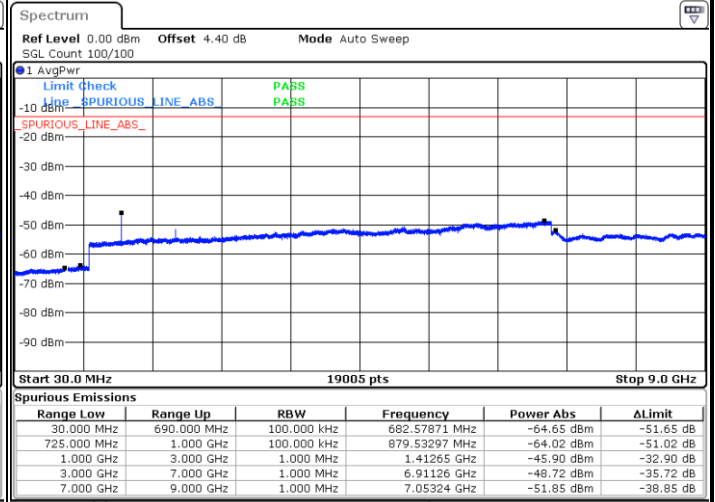

LTE Band 12 / 10MHz

Middle Channel / QPSK

Date: 6 JAN 2018 23:01:08

Middle Channel / 16QAM

Date: 6 JAN 2018 23:00:12

Highest Channel / QPSK

Date: 6 JAN 2018 23:02:03

Highest Channel / 16QAM

Date: 6 JAN 2018 23:02:59

LTE Band 12 / 1.4MHz

Lowest Channel / 64QAM

Middle Channel / 64QAM

Date: 7. JAN 2018 01:03:40

Date: 7. JAN 2018 01:04:06

Highest Channel / 64QAM

Date: 7. JAN 2018 01:04:32

LTE Band 12 / 3MHz

Lowest Channel / 64QAM

Middle Channel / 64QAM

Date: 7. JAN 2018 01:05:01

Date: 7. JAN 2018 01:05:28

Highest Channel / 64QAM

Date: 7. JAN 2018 01:05:54

LTE Band 12 / 5MHz

Lowest Channel / 64QAM

Middle Channel / 64QAM

Date: 7. JAN 2018 01:06:40

Date: 7. JAN 2018 01:07:07

Highest Channel / 64QAM

Date: 7. JAN 2018 01:07:33

LTE Band 12 / 10MHz

Lowest Channel / 64QAM