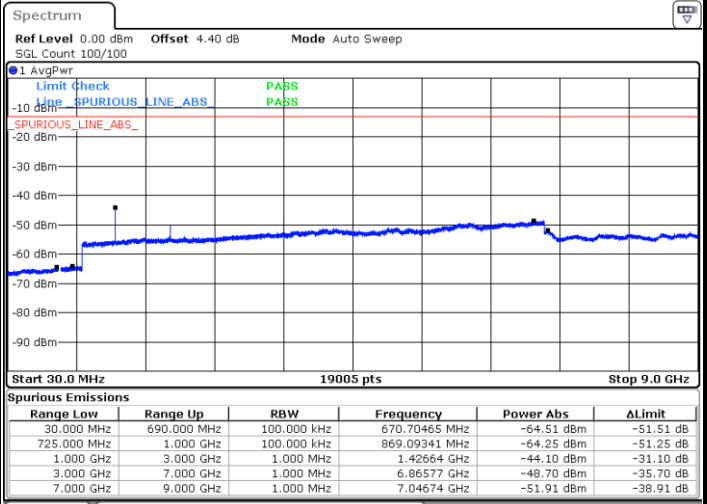

Middle Channel / 16QAM

Date: 6 JAN 2018 22:09:37

LTE Band 12 / 1.4MHz

Highest Channel / QPSK

Date: 6 JAN 2018 22:11:28

Highest Channel / 16QAM

Date: 6 JAN 2018 22:12:23

LTE Band 12 / 3MHz

Lowest Channel / QPSK

Date: 6 JAN 2018 22:24:36

Lowest Channel / 16QAM

Date: 6 JAN 2018 22:25:31

LTE Band 12 / 3MHz

Middle Channel / QPSK

Middle Channel / 16QAM

Date: 6 JAN 2018 22:27:22

Date: 6 JAN 2018 22:26:27

Highest Channel / QPSK

Highest Channel / 16QAM

Date: 6 JAN 2018 22:28:17

Date: 6 JAN 2018 22:29:13

LTE Band 12 / 5MHz

Lowest Channel / QPSK

Date: 6 JAN 2018 22:41:27