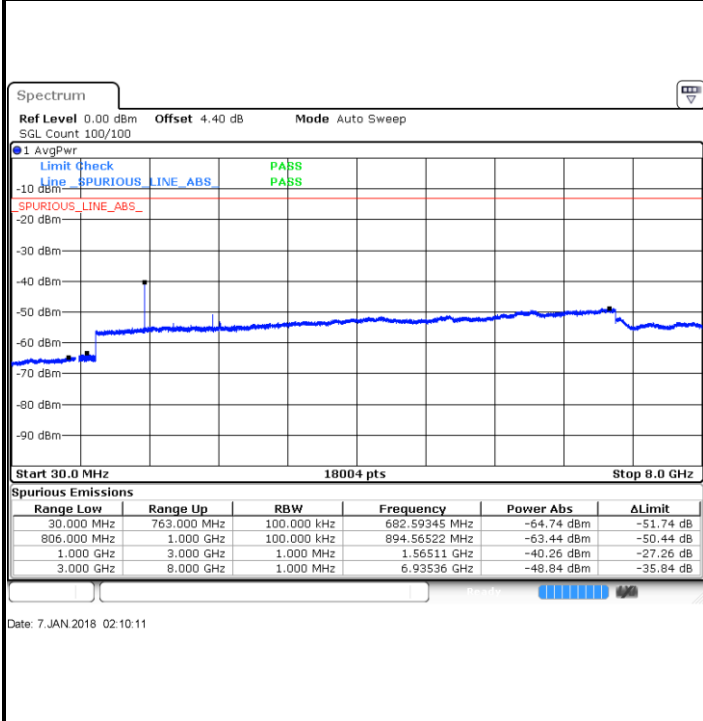

Middle Channel / 64QAM

Date: 7. JAN 2018 01:08:02

Date: 7. JAN 2018 01:08:28

Highest Channel / 64QAM

Date: 7. JAN 2018 01:08:54

LTE Band 13 / 5MHz

Lowest Channel / QPSK

Lowest Channel / 16QAM

Date: 7.JAN.2018 01:58:33

Date: 7.JAN.2018 01:57:38

Middle Channel / QPSK

Middle Channel / 16QAM

Date: 7.JAN.2018 02:00:11

Date: 7.JAN.2018 02:01:06

LTE Band 13 / 5MHz

Highest Channel / QPSK

Highest Channel / 16QAM

LTE Band 13 / 10MHz

Middle Channel / QPSK

Middle Channel / 16QAM

LTE Band 17 / 5MHz

Lowest Channel / 64QAM

Middle Channel / 64QAM

Date: 7. JAN 2018 02:58:20

Date: 7. JAN 2018 03:02:15

Highest Channel / 64QAM

Date: 7. JAN 2018 03:03:17

LTE Band 17 / 10MHz

Middle Channel / 64QAM

Date: 7.JAN.2018 02:46:37

LTE Band 25 / 1.4MHz

Lowest Channel / QPSK