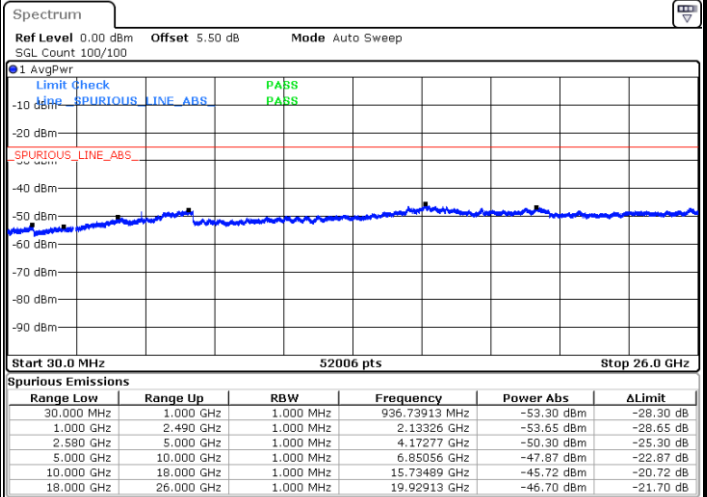

Date: 6 JAN 2018 14:51:02

Date: 6 JAN 2018 14:51:55

Highest Channel / 64QAM

Date: 6 JAN 2018 14:52:49

LTE Band 7 / 10MHz

Lowest Channel / 64QAM

Middle Channel / 64QAM

Date: 6 JAN 2018 14:39:18

Date: 6 JAN 2018 14:40:11

Highest Channel / 64QAM

Date: 6 JAN 2018 14:41:05

LTE Band 7 / 15MHz

Lowest Channel / 64QAM

Middle Channel / 64QAM

Date: 6 JAN 2018 14:36:36

Date: 6 JAN 2018 14:37:30

Highest Channel / 64QAM

Date: 6 JAN 2018 14:38:24

LTE Band 7 / 20MHz

Lowest Channel / 64QAM

Middle Channel / 64QAM

Date: 6 JAN 2018 14:29:24

Date: 6 JAN 2018 14:30:17

Highest Channel / 64QAM