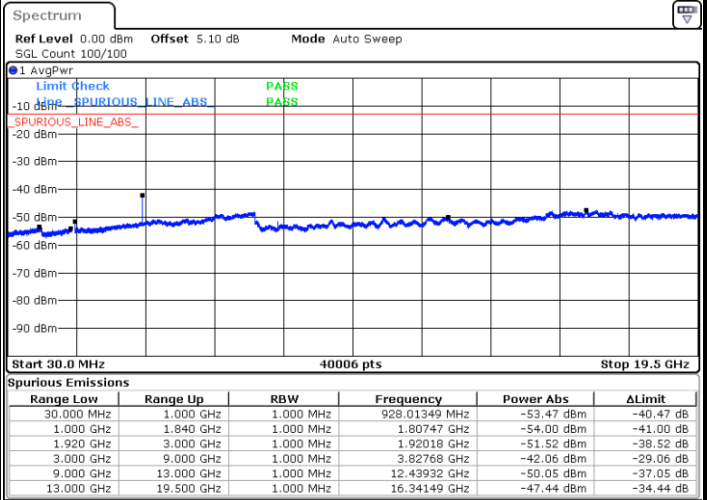

Date: 7. JAN 2018 03:02:15

Highest Channel / 64QAM

Date: 7. JAN 2018 03:03:17

LTE Band 17 / 10MHz

Middle Channel / 64QAM

Date: 7.JAN.2018 02:46:37

LTE Band 25 / 1.4MHz

Lowest Channel / QPSK

Lowest Channel / 16QAM

Date: 8 JAN 2018 20:40:24

Date: 8 JAN 2018 20:39:39

Middle Channel / QPSK

Middle Channel / 16QAM

Date: 8 JAN 2018 21:02:21

Date: 8 JAN 2018 20:59:02

LTE Band 25 / 1.4MHz

Highest Channel / QPSK

Highest Channel / 16QAM

Date: 8 JAN 2018 20:57:00

Date: 8 JAN 2018 20:57:45

LTE Band 25 / 3MHz

Lowest Channel / QPSK

Lowest Channel / 16QAM

Date: 8 JAN 2018 21:26:22