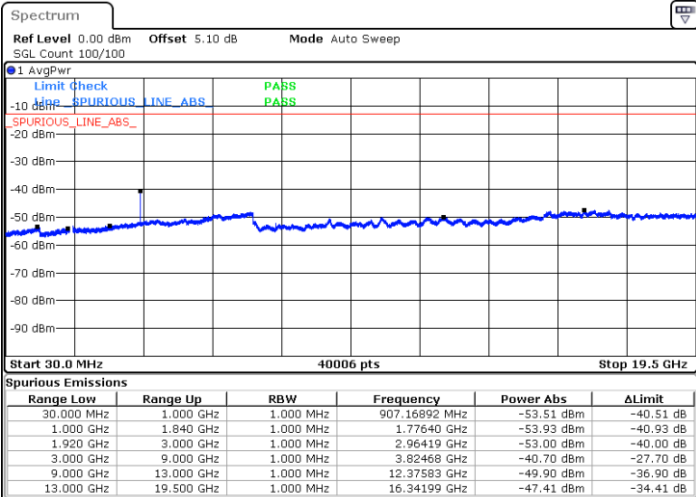

Highest Channel / QPSK

Highest Channel / 16QAM

Date: 8 JAN 2018 20:57:00

Date: 8 JAN 2018 20:57:45

LTE Band 25 / 3MHz

Lowest Channel / QPSK

Lowest Channel / 16QAM

Date: 8 JAN 2018 21:26:22

Date: 8 JAN 2018 21:28:14

LTE Band 25 / 3MHz

Middle Channel / QPSK

Middle Channel / 16QAM

Date: 8 JAN 2018 21:31:17

Date: 8 JAN 2018 21:30:23

Highest Channel / QPSK

Highest Channel / 16QAM

Date: 8 JAN 2018 21:32:17

Date: 8 JAN 2018 21:32:56

LTE Band 25 / 5MHz

Lowest Channel / QPSK

Lowest Channel / 16QAM

Date: 8 JAN 2018 21:49:32

Date: 8 JAN 2018 22:10:11

Middle Channel / QPSK