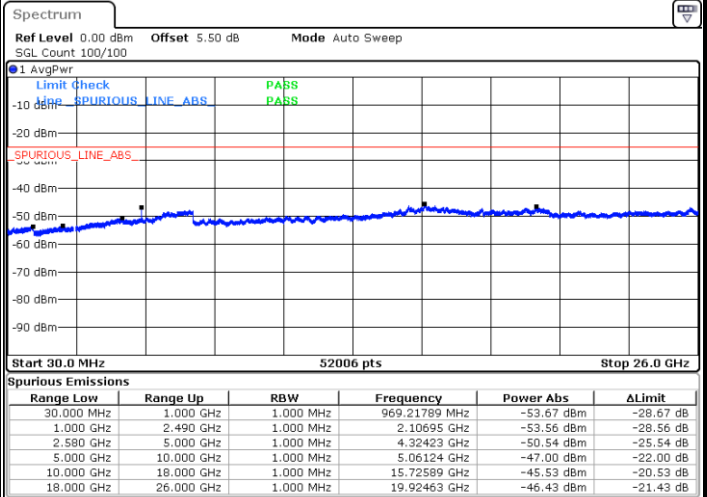

Date: 6 JAN 2018 18:54:04

Highest Channel / QPSK

Highest Channel / 16QAM

Date: 6 JAN 2018 18:55:54

Date: 6 JAN 2018 18:56:48

LTE Band 7 / 5MHz

Lowest Channel / 64QAM

Middle Channel / 64QAM

Date: 6 JAN 2018 14:51:02

Date: 6 JAN 2018 14:51:55

Highest Channel / 64QAM

Date: 6 JAN 2018 14:52:49

LTE Band 7 / 10MHz

Lowest Channel / 64QAM

Middle Channel / 64QAM

Date: 6 JAN 2018 14:39:18

Date: 6 JAN 2018 14:40:11

Highest Channel / 64QAM

Date: 6 JAN 2018 14:41:05

LTE Band 7 / 15MHz

Lowest Channel / 64QAM

Middle Channel / 64QAM

Date: 6 JAN 2018 14:36:36

Date: 6 JAN 2018 14:37:30