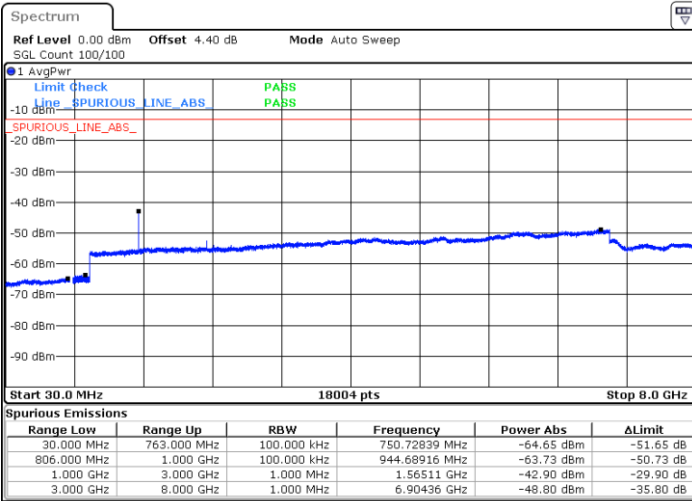

Date: 7.JAN.2018 01:58:33

Date: 7.JAN.2018 01:57:38

Middle Channel / QPSK

Middle Channel / 16QAM

Date: 7.JAN.2018 02:00:11

Date: 7.JAN.2018 02:01:06

LTE Band 13 / 5MHz

Highest Channel / QPSK

Highest Channel / 16QAM

LTE Band 13 / 10MHz

Middle Channel / QPSK

Middle Channel / 16QAM

LTE Band 17 / 5MHz

Lowest Channel / 64QAM

Middle Channel / 64QAM

Date: 7. JAN 2018 02:58:20

Date: 7. JAN 2018 03:02:15

Highest Channel / 64QAM

Date: 7. JAN 2018 03:03:17

LTE Band 17 / 10MHz

Middle Channel / 64QAM

Date: 7.JAN.2018 02:46:37

LTE Band 25 / 1.4MHz

Lowest Channel / QPSK