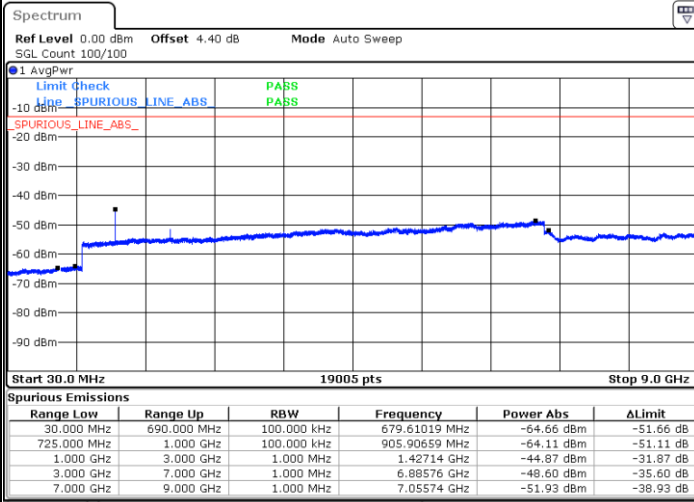

Date: 6 JAN 2018 23:02:59

LTE Band 12 / 1.4MHz

Lowest Channel / 64QAM

Middle Channel / 64QAM

Date: 7. JAN 2018 01:03:40

Date: 7. JAN 2018 01:04:06

Highest Channel / 64QAM

Date: 7. JAN 2018 01:04:32

LTE Band 12 / 3MHz

Lowest Channel / 64QAM

Middle Channel / 64QAM

Date: 7. JAN 2018 01:05:01

Date: 7. JAN 2018 01:05:28

Highest Channel / 64QAM

Date: 7. JAN 2018 01:05:54

LTE Band 12 / 5MHz

Lowest Channel / 64QAM

Middle Channel / 64QAM

Date: 7. JAN 2018 01:06:40

Date: 7. JAN 2018 01:07:07

Highest Channel / 64QAM

Date: 7. JAN 2018 01:07:33

LTE Band 12 / 10MHz

Lowest Channel / 64QAM

Middle Channel / 64QAM

Date: 7. JAN 2018 01:08:02

Date: 7. JAN 2018 01:08:28

Highest Channel / 64QAM

Date: 7. JAN 2018 01:08:54

LTE Band 13 / 5MHz

Lowest Channel / QPSK

Lowest Channel / 16QAM