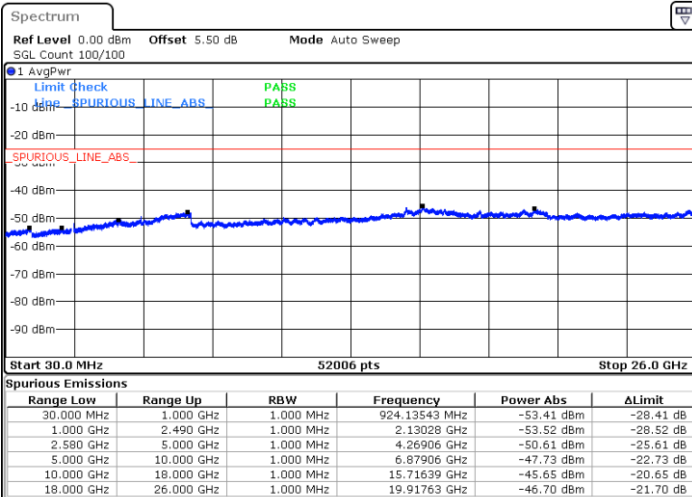

Date: 6 JAN 2018 14:51:02

Date: 6 JAN 2018 14:51:55

Highest Channel / 64QAM

Date: 6 JAN 2018 14:52:49

LTE Band 7 / 10MHz

Lowest Channel / 64QAM

Middle Channel / 64QAM

Date: 6 JAN 2018 14:39:18

Date: 6 JAN 2018 14:40:11

Highest Channel / 64QAM

Date: 6 JAN 2018 14:41:05

LTE Band 7 / 15MHz

Lowest Channel / 64QAM

Middle Channel / 64QAM

Date: 6 JAN 2018 14:36:36

Date: 6 JAN 2018 14:37:30

Highest Channel / 64QAM

Date: 6 JAN 2018 14:38:24

LTE Band 7 / 20MHz

Lowest Channel / 64QAM

Middle Channel / 64QAM

Date: 6 JAN 2018 14:29:24

Date: 6 JAN 2018 14:30:17

Highest Channel / 64QAM