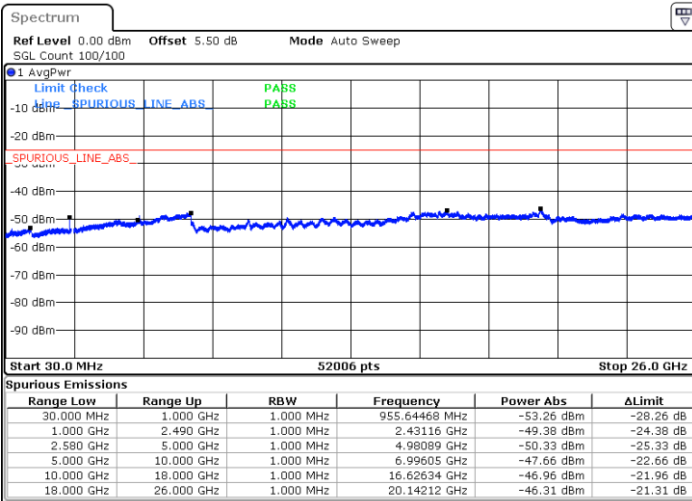

LTE Band 7 / 10MHz

Middle Channel / QPSK

Middle Channel / 16QAM

Date: 6 JAN 2018 18:21:31

Date: 6 JAN 2018 18:20:36

Highest Channel / QPSK

Highest Channel / 16QAM

Date: 6 JAN 2018 18:22:26

Date: 6 JAN 2018 18:23:20

LTE Band 7 / 15MHz

Lowest Channel / QPSK

Lowest Channel / 16QAM

Date: 6 JAN 2018 18:35:31

Date: 6 JAN 2018 18:36:26

Middle Channel / QPSK

Middle Channel / 16QAM

Date: 6 JAN 2018 18:38:15

Date: 6 JAN 2018 18:37:20

LTE Band7 / 15MHz

Highest Channel / QPSK

Date: 6 JAN 2018 18:39:09

Highest Channel / 16QAM

Date: 6 JAN 2018 18:40:04

LTE Band 7 / 20MHz