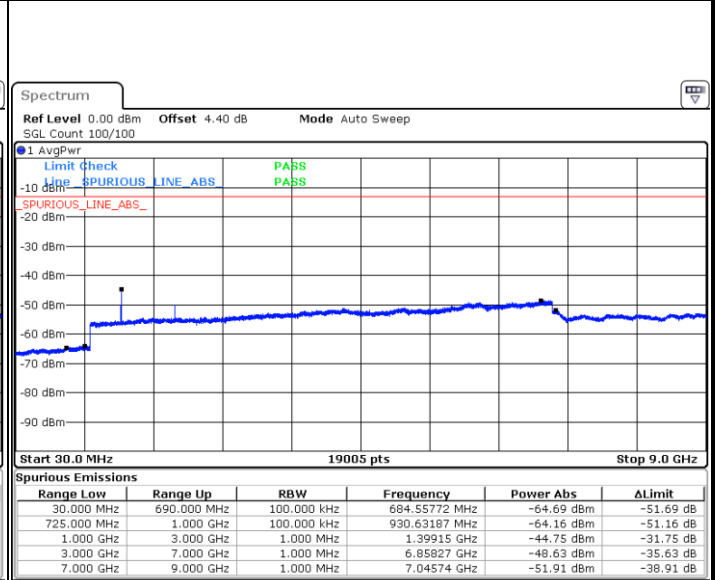

Lowest Channel / QPSK

Date: 6 JAN 2018 22:24:36

Lowest Channel / 16QAM

Date: 6 JAN 2018 22:25:31

LTE Band 12 / 3MHz

Middle Channel / QPSK

Middle Channel / 16QAM

Date: 6 JAN 2018 22:27:22

Date: 6 JAN 2018 22:26:27

Highest Channel / QPSK

Highest Channel / 16QAM

Date: 6 JAN 2018 22:28:17

Date: 6 JAN 2018 22:29:13

LTE Band 12 / 5MHz

Lowest Channel / QPSK

Date: 6 JAN 2018 22:41:27

Lowest Channel / 16QAM

Date: 6 JAN 2018 22:42:23

Middle Channel / QPSK

Date: 6 JAN 2018 22:44:13

Middle Channel / 16QAM

Date: 6 JAN 2018 22:43:18

LTE Band 12 / 5MHz

Highest Channel / QPSK

Date: 6 JAN 2018 22:45:09

Highest Channel / 16QAM

Date: 6 JAN 2018 22:46:05

LTE Band 12 / 10MHz

Lowest Channel / QPSK

Date: 6 JAN 2018 22:58:21

Lowest Channel / 16QAM

Date: 6 JAN 2018 22:59:16