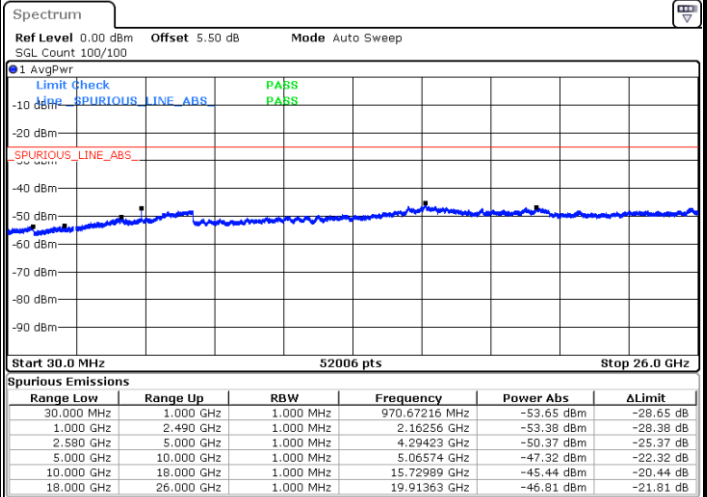

Lowest Channel / QPSK

Date: 6 JAN 2018 18:52:15

Lowest Channel / 16QAM

Date: 6 JAN 2018 18:53:10

LTE Band 7 / 20MHz

Middle Channel / QPSK

Middle Channel / 16QAM

Date: 6 JAN 2018 18:54:59

Date: 6 JAN 2018 18:54:04

Highest Channel / QPSK

Highest Channel / 16QAM

Date: 6 JAN 2018 18:55:54

Date: 6 JAN 2018 18:56:48

LTE Band 7 / 5MHz

Lowest Channel / 64QAM

Middle Channel / 64QAM

Date: 6 JAN 2018 14:51:02

Date: 6 JAN 2018 14:51:55

Highest Channel / 64QAM

Date: 6 JAN 2018 14:52:49

LTE Band 7 / 10MHz

Lowest Channel / 64QAM

Middle Channel / 64QAM

Date: 6 JAN 2018 14:39:18