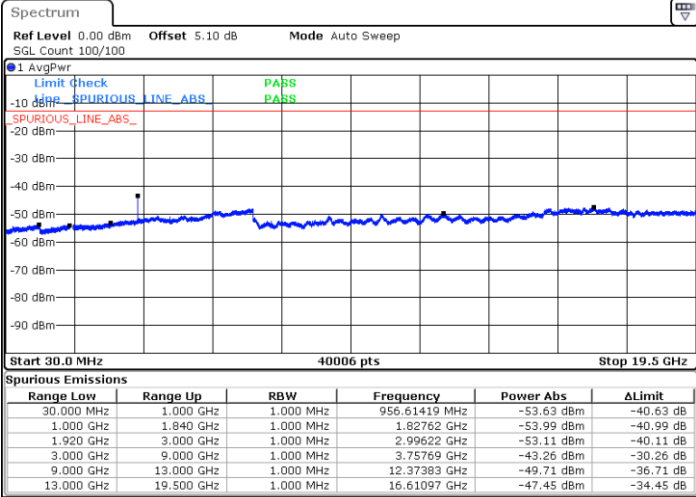

Highest Channel / QPSK

Highest Channel / 16QAM

Date: 8 JAN 2018 20:57:00

Date: 8 JAN 2018 20:57:45

LTE Band 25 / 3MHz

Lowest Channel / QPSK

Lowest Channel / 16QAM

Date: 8 JAN 2018 21:26:22

Date: 8 JAN 2018 21:28:14

LTE Band 25 / 3MHz

Middle Channel / QPSK

Middle Channel / 16QAM

Date: 8 JAN 2018 21:31:17

Date: 8 JAN 2018 21:30:23

Highest Channel / QPSK

Highest Channel / 16QAM

Date: 8 JAN 2018 21:32:17

Date: 8 JAN 2018 21:32:56

LTE Band 25 / 5MHz

Lowest Channel / QPSK

Lowest Channel / 16QAM

Date: 8 JAN 2018 21:49:32

Date: 8 JAN 2018 22:10:11

Middle Channel / QPSK