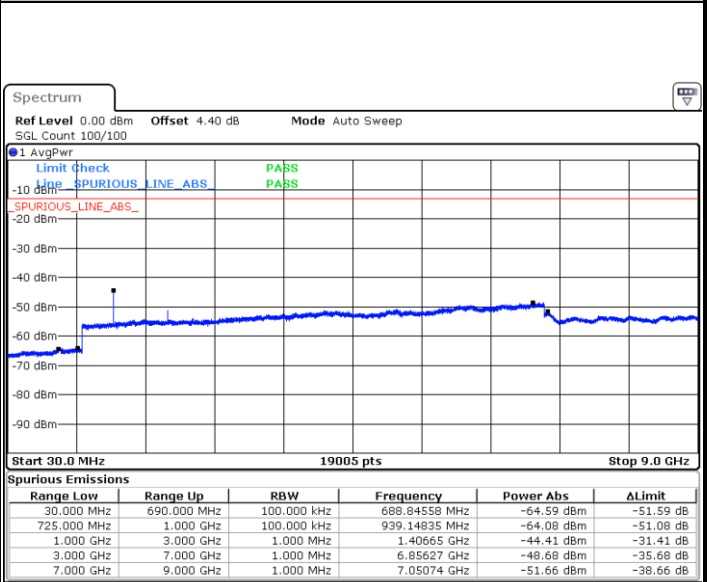

Lowest Channel / 16QAM

Date: 6 JAN 2018 22:42:23

Middle Channel / QPSK

Date: 6 JAN 2018 22:44:13

Middle Channel / 16QAM

Date: 6 JAN 2018 22:43:18

LTE Band 12 / 5MHz

Highest Channel / QPSK

Date: 6 JAN 2018 22:45:09

Highest Channel / 16QAM

Date: 6 JAN 2018 22:46:05

LTE Band 12 / 10MHz

Lowest Channel / QPSK

Date: 6 JAN 2018 22:58:21

Lowest Channel / 16QAM

Date: 6 JAN 2018 22:59:16

LTE Band 12 / 10MHz

Middle Channel / QPSK

Date: 6 JAN 2018 23:01:08

Middle Channel / 16QAM

Date: 6 JAN 2018 23:00:12

Highest Channel / QPSK

Date: 6 JAN 2018 23:02:03

Highest Channel / 16QAM

Date: 6 JAN 2018 23:02:59

LTE Band 12 / 1.4MHz

Lowest Channel / 64QAM

Middle Channel / 64QAM

Date: 7. JAN 2018 01:03:40

Date: 7. JAN 2018 01:04:06

Highest Channel / 64QAM

Date: 7. JAN 2018 01:04:32