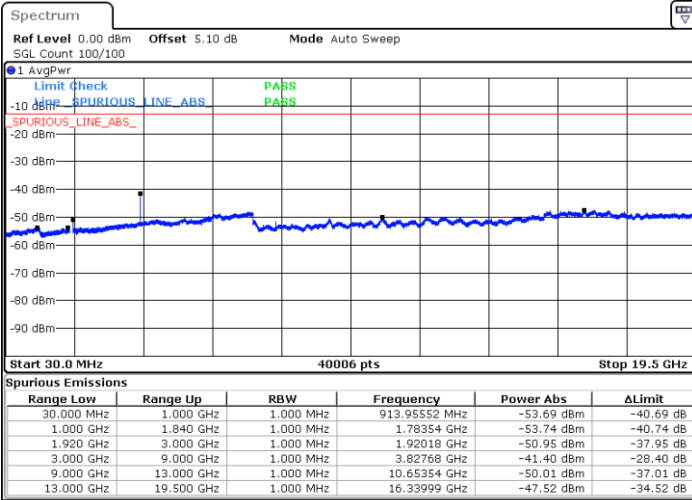

Date: 7. JAN 2018 03:02:15

Highest Channel / 64QAM

Date: 7. JAN 2018 03:03:17

LTE Band 17 / 10MHz

Middle Channel / 64QAM

Date: 7.JAN.2018 02:46:37

LTE Band 25 / 1.4MHz

Lowest Channel / QPSK

Lowest Channel / 16QAM

Date: 8 JAN 2018 20:40:24

Date: 8 JAN 2018 20:39:39

Middle Channel / QPSK

Middle Channel / 16QAM

Date: 8 JAN 2018 21:02:21

Date: 8 JAN 2018 20:59:02

LTE Band 25 / 1.4MHz

Highest Channel / QPSK

Highest Channel / 16QAM

Date: 8 JAN 2018 20:57:00

Date: 8 JAN 2018 20:57:45

LTE Band 25 / 3MHz

Lowest Channel / QPSK

Lowest Channel / 16QAM

Date: 8 JAN 2018 21:26:22