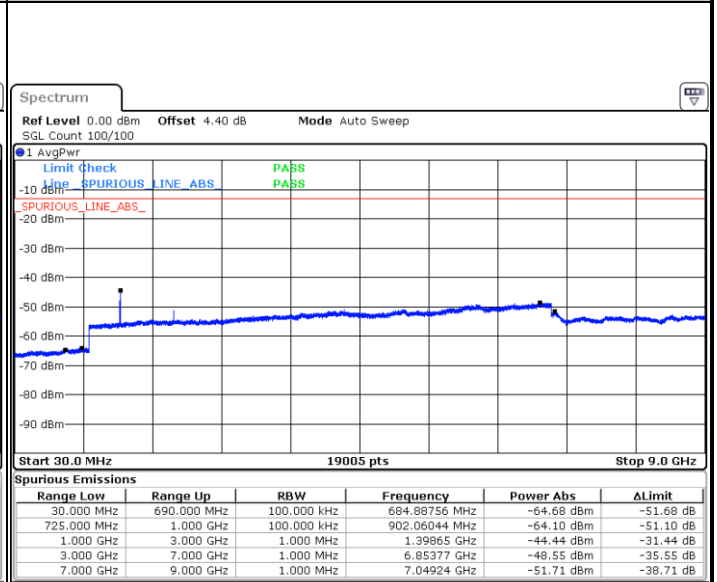

Highest Channel / 64QAM

Date: 6 JAN 2018 14:38:24

LTE Band 7 / 20MHz

Lowest Channel / 64QAM

Middle Channel / 64QAM

Date: 6 JAN 2018 14:29:24

Date: 6 JAN 2018 14:30:17

Highest Channel / 64QAM

Date: 6 JAN 2018 14:31:11

LTE Band 12 / 1.4MHz

Lowest Channel / QPSK

Date: 6 JAN 2018 22:07:47

Lowest Channel / 16QAM

Date: 6 JAN 2018 22:08:42

Middle Channel / QPSK

Date: 6 JAN 2018 22:10:33

Middle Channel / 16QAM

Date: 6 JAN 2018 22:09:37

LTE Band 12 / 1.4MHz

Highest Channel / QPSK

Date: 6 JAN 2018 22:11:28

Highest Channel / 16QAM

Date: 6 JAN 2018 22:12:23

LTE Band 12 / 3MHz