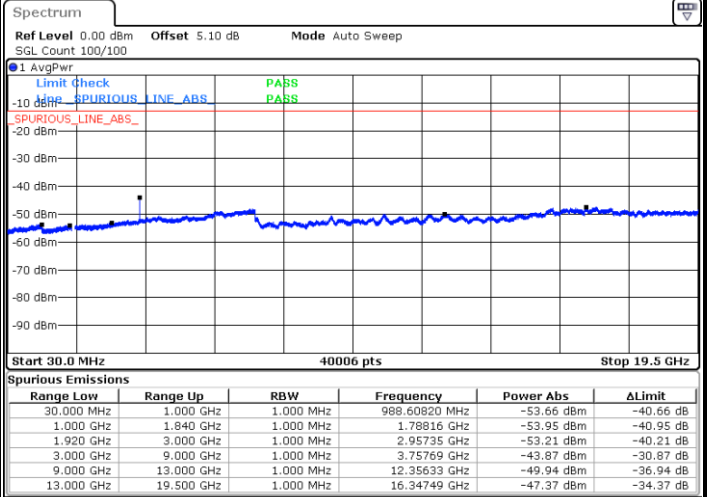

Highest Channel / QPSK

Highest Channel / 16QAM

Date: 8 JAN 2018 20:57:00

Date: 8 JAN 2018 20:57:45

LTE Band 25 / 3MHz

Lowest Channel / QPSK

Lowest Channel / 16QAM

Date: 8 JAN 2018 21:26:22

Date: 8 JAN 2018 21:28:14

LTE Band 25 / 3MHz

Middle Channel / QPSK

Middle Channel / 16QAM

Date: 8 JAN 2018 21:31:17

Date: 8 JAN 2018 21:30:23

Highest Channel / QPSK

Highest Channel / 16QAM

Date: 8 JAN 2018 21:32:17

Date: 8 JAN 2018 21:32:56

LTE Band 25 / 5MHz

Lowest Channel / QPSK

Lowest Channel / 16QAM

Date: 8 JAN 2018 21:49:32

Date: 8 JAN 2018 22:10:11

Middle Channel / QPSK