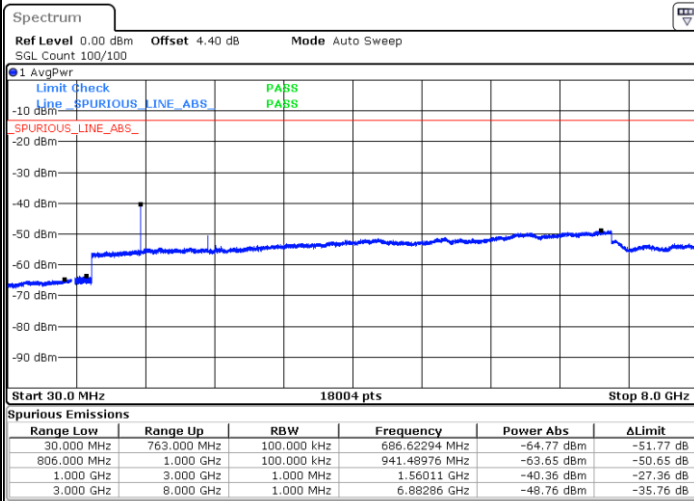

Lowest Channel / 64QAM

Middle Channel / 64QAM

Date: 7. JAN 2018 01:06:40

Date: 7. JAN 2018 01:07:07

Highest Channel / 64QAM

Date: 7. JAN 2018 01:07:33

LTE Band 12 / 10MHz

Lowest Channel / 64QAM

Middle Channel / 64QAM

Date: 7. JAN 2018 01:08:02

Date: 7. JAN 2018 01:08:28

Highest Channel / 64QAM

Date: 7. JAN 2018 01:08:54

LTE Band 13 / 5MHz

Lowest Channel / QPSK

Lowest Channel / 16QAM

Date: 7.JAN.2018 01:58:33

Date: 7.JAN.2018 01:57:38

Middle Channel / QPSK

Middle Channel / 16QAM

Date: 7.JAN.2018 02:00:11

Date: 7.JAN.2018 02:01:06

LTE Band 13 / 5MHz

Highest Channel / QPSK