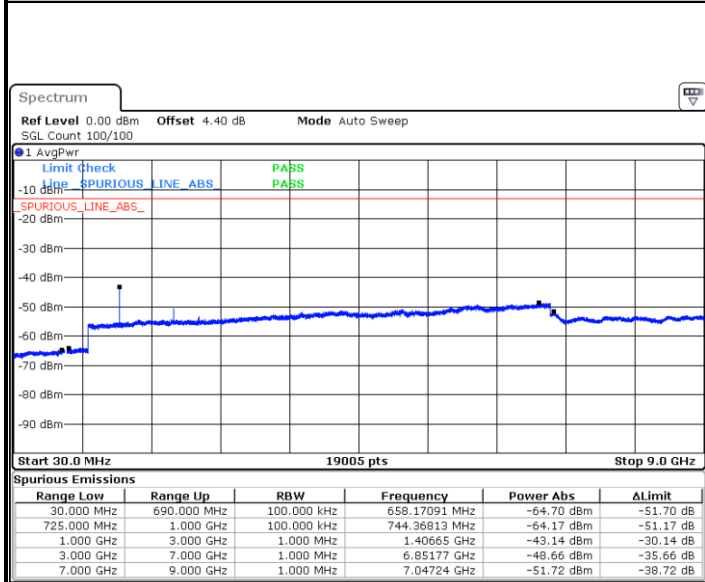

Lowest Channel / 16QAM

Date: 6 JAN 2018 22:42:23

Middle Channel / QPSK

Date: 6 JAN 2018 22:44:13

Middle Channel / 16QAM

Date: 6 JAN 2018 22:43:18

LTE Band 12 / 5MHz

Highest Channel / QPSK

Date: 6 JAN 2018 22:45:09

Highest Channel / 16QAM

Date: 6 JAN 2018 22:46:05

LTE Band 12 / 10MHz

Lowest Channel / QPSK

Date: 6 JAN 2018 22:58:21

Lowest Channel / 16QAM

Date: 6 JAN 2018 22:59:16

LTE Band 12 / 10MHz

Middle Channel / QPSK

Date: 6 JAN 2018 23:01:08

Middle Channel / 16QAM

Date: 6 JAN 2018 23:00:12

Highest Channel / QPSK

Date: 6 JAN 2018 23:02:03

Highest Channel / 16QAM

Date: 6 JAN 2018 23:02:59

LTE Band 12 / 1.4MHz

Lowest Channel / 64QAM

Middle Channel / 64QAM

Date: 7. JAN 2018 01:03:40

Date: 7. JAN 2018 01:04:06

Highest Channel / 64QAM

Date: 7. JAN 2018 01:04:32