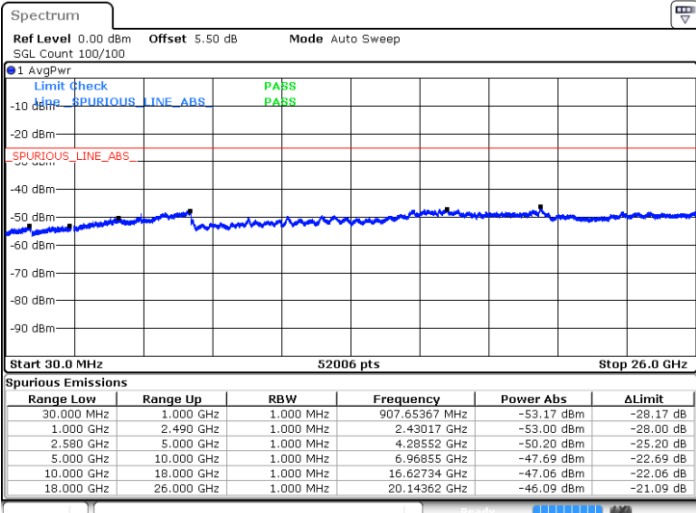

LTE Band 7 / 10MHz

Middle Channel / QPSK

Middle Channel / 16QAM

Date: 6 JAN 2018 18:21:31

Date: 6 JAN 2018 18:20:36

Highest Channel / QPSK

Highest Channel / 16QAM

Date: 6 JAN 2018 18:22:26