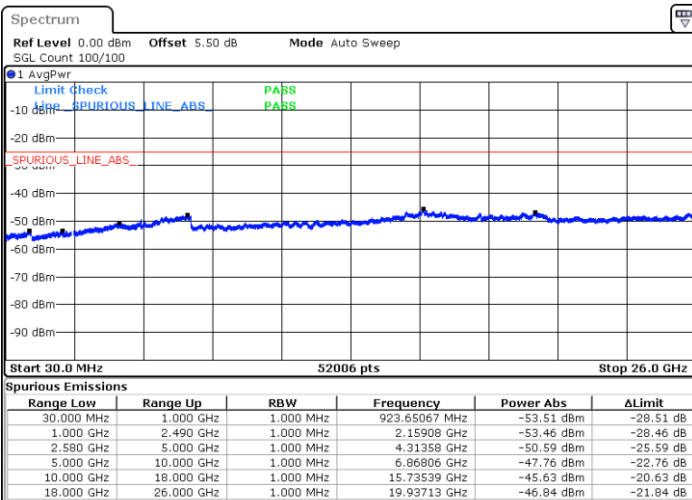

Date: 6 JAN 2018 18:54:04

Highest Channel / QPSK

Highest Channel / 16QAM

Date: 6 JAN 2018 18:55:54

Date: 6 JAN 2018 18:56:48

LTE Band 7 / 5MHz

Lowest Channel / 64QAM

Middle Channel / 64QAM

Date: 6 JAN 2018 14:51:02

Date: 6 JAN 2018 14:51:55

Highest Channel / 64QAM

Date: 6 JAN 2018 14:52:49

LTE Band 7 / 10MHz

Lowest Channel / 64QAM

Middle Channel / 64QAM

Date: 6 JAN 2018 14:39:18

Date: 6 JAN 2018 14:40:11

Highest Channel / 64QAM

Date: 6 JAN 2018 14:41:05

LTE Band 7 / 15MHz

Lowest Channel / 64QAM

Middle Channel / 64QAM

Date: 6 JAN 2018 14:36:36

Date: 6 JAN 2018 14:37:30

Highest Channel / 64QAM

Date: 6 JAN 2018 14:38:24

LTE Band 7 / 20MHz

Lowest Channel / 64QAM

Middle Channel / 64QAM

Date: 6 JAN 2018 14:29:24

Date: 6 JAN 2018 14:30:17

Highest Channel / 64QAM