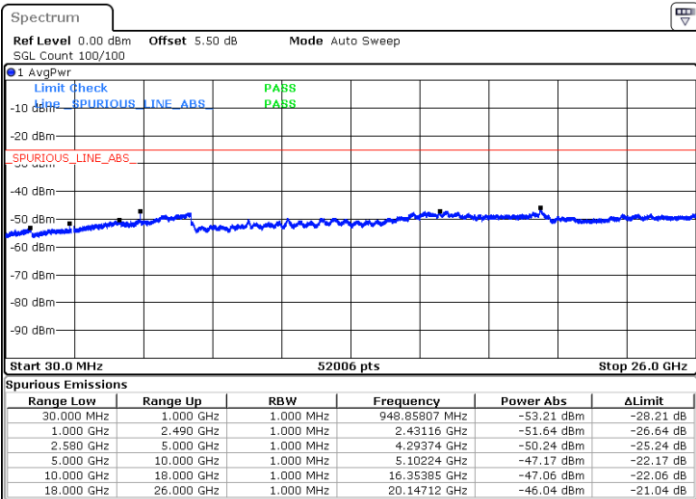

Date: 6 JAN 2018 18:38:15

Date: 6 JAN 2018 18:37:20

LTE Band7 / 15MHz

Highest Channel / QPSK

Date: 6 JAN 2018 18:39:09

Highest Channel / 16QAM

Date: 6 JAN 2018 18:40:04

LTE Band 7 / 20MHz

Lowest Channel / QPSK

Date: 6 JAN 2018 18:52:15

Lowest Channel / 16QAM

Date: 6 JAN 2018 18:53:10

LTE Band 7 / 20MHz

Middle Channel / QPSK

Middle Channel / 16QAM

Date: 6 JAN 2018 18:54:59

Date: 6 JAN 2018 18:54:04

Highest Channel / QPSK

Highest Channel / 16QAM

Date: 6 JAN 2018 18:55:54

Date: 6 JAN 2018 18:56:48

LTE Band 7 / 5MHz

Lowest Channel / 64QAM

Middle Channel / 64QAM

Date: 6 JAN 2018 14:51:02

Date: 6 JAN 2018 14:51:55

Highest Channel / 64QAM

Date: 6 JAN 2018 14:52:49

LTE Band 7 / 10MHz

Lowest Channel / 64QAM

Middle Channel / 64QAM

Date: 6 JAN 2018 14:39:18