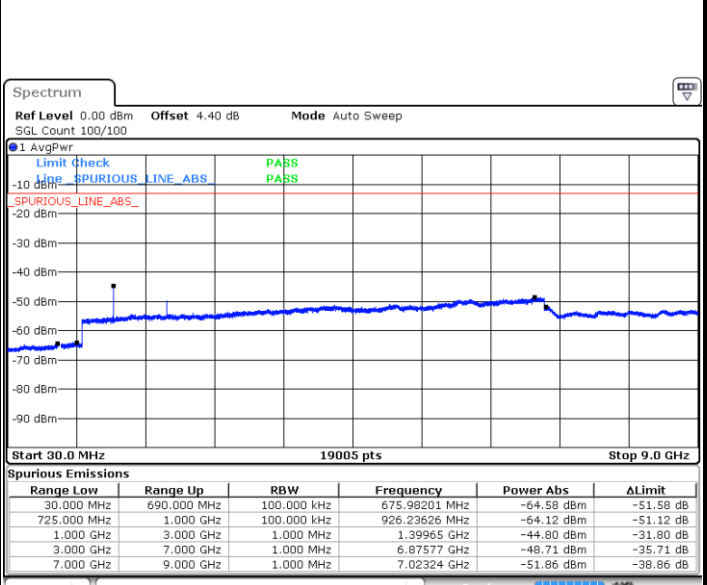

Lowest Channel / 16QAM

Date: 6 JAN 2018 22:42:23

Middle Channel / QPSK

Date: 6 JAN 2018 22:44:13

Middle Channel / 16QAM

Date: 6 JAN 2018 22:43:18

LTE Band 12 / 5MHz

Highest Channel / QPSK

Date: 6 JAN 2018 22:45:09

Highest Channel / 16QAM

Date: 6 JAN 2018 22:46:05

LTE Band 12 / 10MHz

Lowest Channel / QPSK

Date: 6 JAN 2018 22:58:21

Lowest Channel / 16QAM

Date: 6 JAN 2018 22:59:16

LTE Band 12 / 10MHz

Middle Channel / QPSK

Date: 6 JAN 2018 23:01:08

Middle Channel / 16QAM

Date: 6 JAN 2018 23:00:12

Highest Channel / QPSK

Date: 6 JAN 2018 23:02:03

Highest Channel / 16QAM

Date: 6 JAN 2018 23:02:59

LTE Band 12 / 1.4MHz

Lowest Channel / 64QAM

Middle Channel / 64QAM

Date: 7. JAN 2018 01:03:40

Date: 7. JAN 2018 01:04:06

Highest Channel / 64QAM

Date: 7. JAN 2018 01:04:32