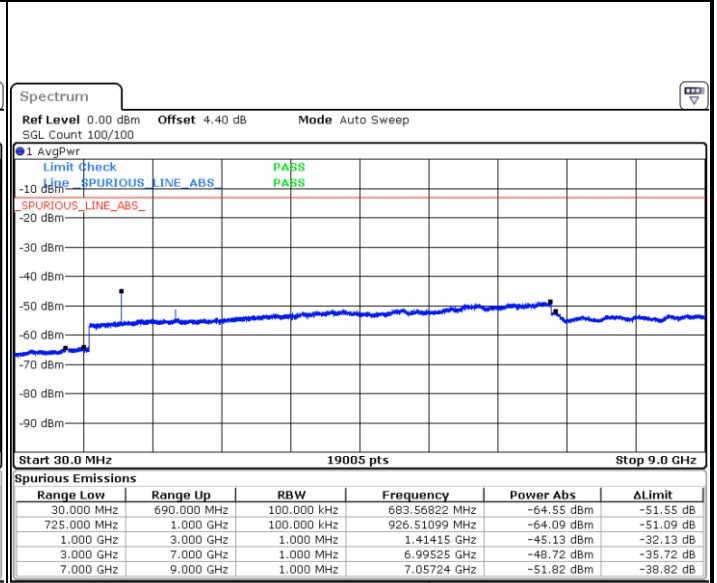

Highest Channel / 64QAM

Date: 6 JAN 2018 14:38:24

LTE Band 7 / 20MHz

Lowest Channel / 64QAM

Middle Channel / 64QAM

Date: 6 JAN 2018 14:29:24

Date: 6 JAN 2018 14:30:17

Highest Channel / 64QAM

Date: 6 JAN 2018 14:31:11

LTE Band 12 / 1.4MHz

Lowest Channel / QPSK

Date: 6 JAN 2018 22:07:47

Lowest Channel / 16QAM

Date: 6 JAN 2018 22:08:42

Middle Channel / QPSK

Date: 6 JAN 2018 22:10:33

Middle Channel / 16QAM

Date: 6 JAN 2018 22:09:37

LTE Band 12 / 1.4MHz

Highest Channel / QPSK

Date: 6 JAN 2018 22:11:28

Highest Channel / 16QAM

Date: 6 JAN 2018 22:12:23

LTE Band 12 / 3MHz