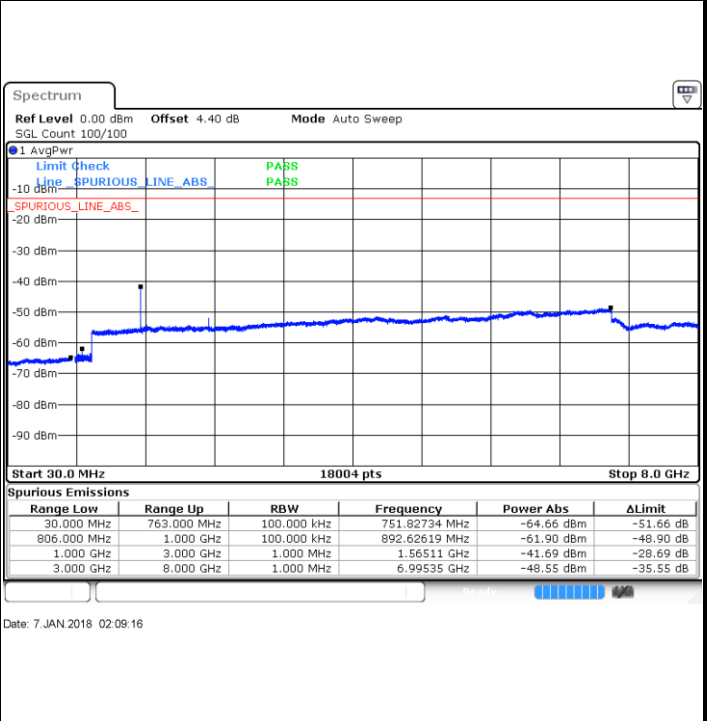

Middle Channel / 64QAM

Date: 7. JAN 2018 01:08:02

Date: 7. JAN 2018 01:08:28

Highest Channel / 64QAM

Date: 7. JAN 2018 01:08:54

LTE Band 13 / 5MHz

Lowest Channel / QPSK

Lowest Channel / 16QAM

Date: 7.JAN.2018 01:58:33

Date: 7.JAN.2018 01:57:38

Middle Channel / QPSK

Middle Channel / 16QAM

Date: 7.JAN.2018 02:00:11

Date: 7.JAN.2018 02:01:06

LTE Band 13 / 5MHz

Highest Channel / QPSK

Highest Channel / 16QAM

LTE Band 13 / 10MHz

Middle Channel / QPSK

Middle Channel / 16QAM

LTE Band 17 / 5MHz

Lowest Channel / 64QAM

Middle Channel / 64QAM

Date: 7. JAN 2018 02:58:20

Date: 7. JAN 2018 03:02:15

Highest Channel / 64QAM

Date: 7. JAN 2018 03:03:17

LTE Band 17 / 10MHz

Middle Channel / 64QAM

Date: 7.JAN.2018 02:46:37

LTE Band 25 / 1.4MHz

Lowest Channel / QPSK