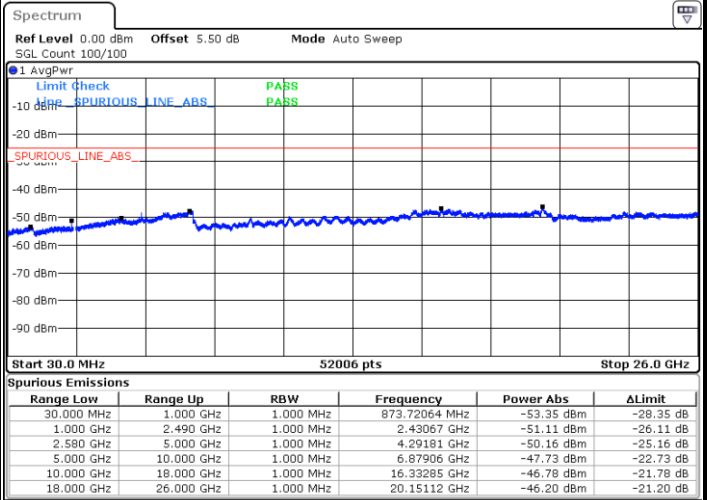

Date: 6 JAN 2018 18:38:15

Date: 6 JAN 2018 18:37:20

LTE Band7 / 15MHz

Highest Channel / QPSK

Date: 6 JAN 2018 18:39:09

Highest Channel / 16QAM

Date: 6 JAN 2018 18:40:04

LTE Band 7 / 20MHz

Lowest Channel / QPSK

Date: 6 JAN 2018 18:52:15

Lowest Channel / 16QAM

Date: 6 JAN 2018 18:53:10

LTE Band 7 / 20MHz

Middle Channel / QPSK

Middle Channel / 16QAM

Date: 6 JAN 2018 18:54:59

Date: 6 JAN 2018 18:54:04

Highest Channel / QPSK

Highest Channel / 16QAM

Date: 6 JAN 2018 18:55:54

Date: 6 JAN 2018 18:56:48

LTE Band 7 / 5MHz

Lowest Channel / 64QAM

Middle Channel / 64QAM