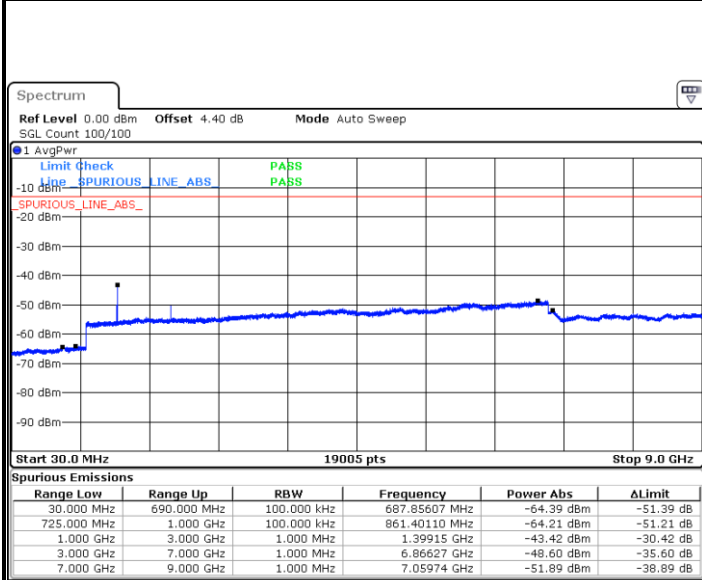

Lowest Channel / QPSK

Date: 6 JAN 2018 22:24:36

Lowest Channel / 16QAM

Date: 6 JAN 2018 22:25:31

LTE Band 12 / 3MHz

Middle Channel / QPSK

Middle Channel / 16QAM

Date: 6 JAN 2018 22:27:22

Date: 6 JAN 2018 22:26:27

Highest Channel / QPSK

Highest Channel / 16QAM

Date: 6 JAN 2018 22:28:17

Date: 6 JAN 2018 22:29:13

LTE Band 12 / 5MHz

Lowest Channel / QPSK

Date: 6 JAN 2018 22:41:27

Lowest Channel / 16QAM

Date: 6 JAN 2018 22:42:23

Middle Channel / QPSK

Date: 6 JAN 2018 22:44:13

Middle Channel / 16QAM

Date: 6 JAN 2018 22:43:18

LTE Band 12 / 5MHz

Highest Channel / QPSK

Date: 6 JAN 2018 22:45:09

Highest Channel / 16QAM

Date: 6 JAN 2018 22:46:05

LTE Band 12 / 10MHz

Lowest Channel / QPSK

Date: 6 JAN 2018 22:58:21

Lowest Channel / 16QAM

Date: 6 JAN 2018 22:59:16