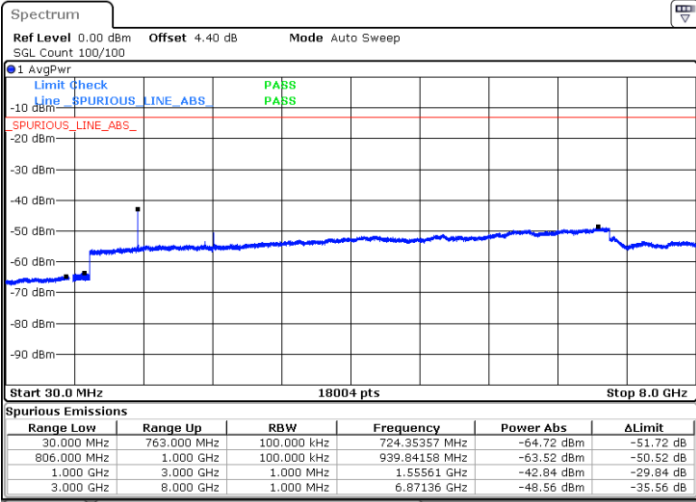

Highest Channel / 16QAM

LTE Band 13 / 10MHz

Middle Channel / QPSK

Middle Channel / 16QAM

LTE Band 17 / 5MHz

Lowest Channel / 64QAM

Middle Channel / 64QAM

Date: 7. JAN 2018 02:58:20

Date: 7. JAN 2018 03:02:15

Highest Channel / 64QAM

Date: 7. JAN 2018 03:03:17

LTE Band 17 / 10MHz

Middle Channel / 64QAM

Date: 7.JAN.2018 02:46:37

LTE Band 25 / 1.4MHz

Lowest Channel / QPSK

Lowest Channel / 16QAM

Date: 8 JAN 2018 20:40:24

Date: 8 JAN 2018 20:39:39

Middle Channel / QPSK

Middle Channel / 16QAM

Date: 8 JAN 2018 21:02:21

Date: 8 JAN 2018 20:59:02

LTE Band 25 / 1.4MHz

Highest Channel / QPSK

Highest Channel / 16QAM

Date: 8 JAN 2018 20:57:00

Date: 8 JAN 2018 20:57:45

LTE Band 25 / 3MHz

Lowest Channel / QPSK

Lowest Channel / 16QAM

Date: 8 JAN 2018 21:26:22