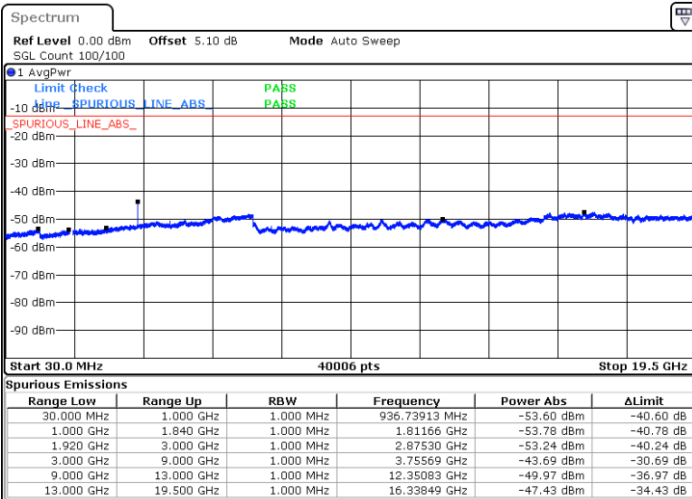

Middle Channel / QPSK

Middle Channel / 16QAM

Date: 8 JAN 2018 22:13:10