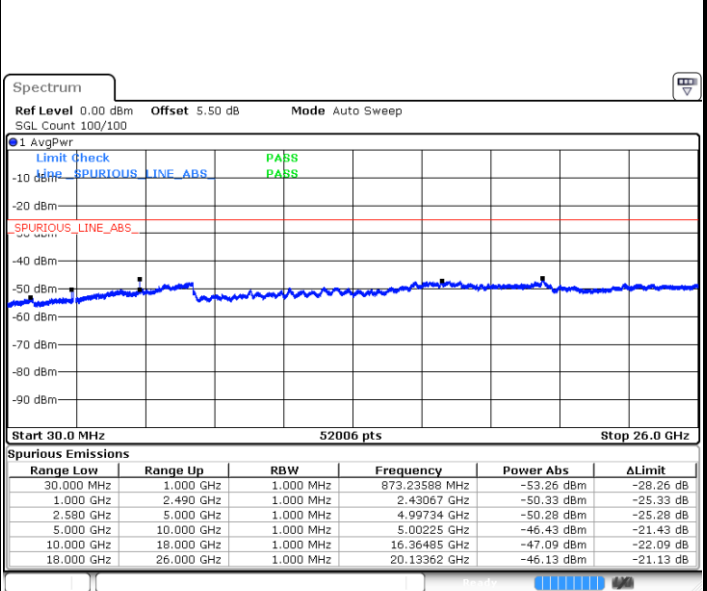

Date: 6 JAN 2018 18:23:20

LTE Band 7 / 15MHz

Lowest Channel / QPSK

Lowest Channel / 16QAM

Date: 6 JAN 2018 18:35:31

Date: 6 JAN 2018 18:36:26

Middle Channel / QPSK

Middle Channel / 16QAM

Date: 6 JAN 2018 18:38:15

Date: 6 JAN 2018 18:37:20

LTE Band7 / 15MHz

Highest Channel / QPSK

Date: 6 JAN 2018 18:39:09

Highest Channel / 16QAM

Date: 6 JAN 2018 18:40:04

LTE Band 7 / 20MHz

Lowest Channel / QPSK

Date: 6 JAN 2018 18:52:15

Lowest Channel / 16QAM

Date: 6 JAN 2018 18:53:10

LTE Band 7 / 20MHz

Middle Channel / QPSK

Middle Channel / 16QAM

Date: 6 JAN 2018 18:54:59

Date: 6 JAN 2018 18:54:04

Highest Channel / QPSK

Highest Channel / 16QAM

Date: 6 JAN 2018 18:55:54

Date: 6 JAN 2018 18:56:48

LTE Band 7 / 5MHz

Lowest Channel / 64QAM

Middle Channel / 64QAM