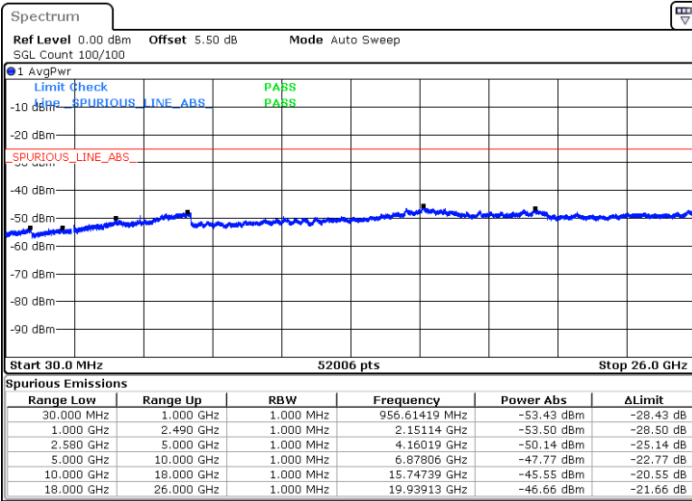

Date: 6 JAN 2018 14:40:11

Highest Channel / 64QAM

Date: 6 JAN 2018 14:41:05

LTE Band 7 / 15MHz

Lowest Channel / 64QAM

Middle Channel / 64QAM

Date: 6 JAN 2018 14:36:36

Date: 6 JAN 2018 14:37:30

Highest Channel / 64QAM

Date: 6 JAN 2018 14:38:24

LTE Band 7 / 20MHz

Lowest Channel / 64QAM

Middle Channel / 64QAM

Date: 6 JAN 2018 14:29:24

Date: 6 JAN 2018 14:30:17

Highest Channel / 64QAM

Date: 6 JAN 2018 14:31:11

LTE Band 12 / 1.4MHz

Lowest Channel / QPSK

Date: 6 JAN 2018 22:07:47

Lowest Channel / 16QAM

Date: 6 JAN 2018 22:08:42

Middle Channel / QPSK

Date: 6 JAN 2018 22:10:33