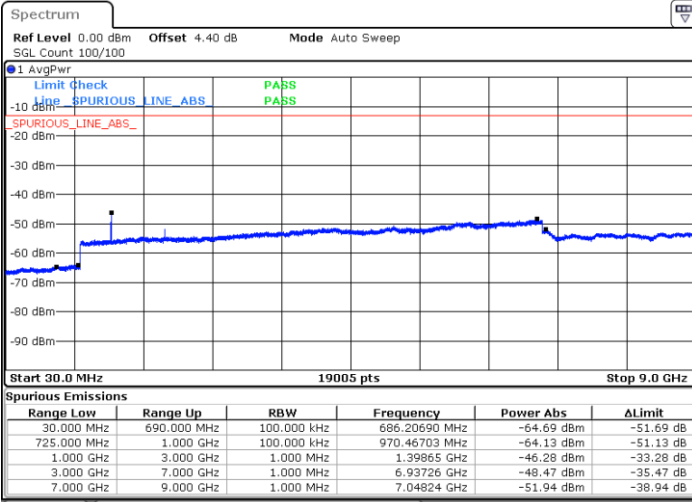

Date: 6 JAN 2018 22:45:09

Highest Channel / 16QAM

Date: 6 JAN 2018 22:46:05

LTE Band 12 / 10MHz

Lowest Channel / QPSK

Date: 6 JAN 2018 22:58:21

Lowest Channel / 16QAM

Date: 6 JAN 2018 22:59:16

LTE Band 12 / 10MHz

Middle Channel / QPSK

Date: 6 JAN 2018 23:01:08

Middle Channel / 16QAM

Date: 6 JAN 2018 23:00:12

Highest Channel / QPSK

Date: 6 JAN 2018 23:02:03

Highest Channel / 16QAM

Date: 6 JAN 2018 23:02:59

LTE Band 12 / 1.4MHz

Lowest Channel / 64QAM

Middle Channel / 64QAM

Date: 7. JAN 2018 01:03:40

Date: 7. JAN 2018 01:04:06

Highest Channel / 64QAM

Date: 7. JAN 2018 01:04:32

LTE Band 12 / 3MHz

Lowest Channel / 64QAM

Middle Channel / 64QAM

Date: 7. JAN 2018 01:05:01

Date: 7. JAN 2018 01:05:28

Highest Channel / 64QAM

Date: 7. JAN 2018 01:05:54

LTE Band 12 / 5MHz