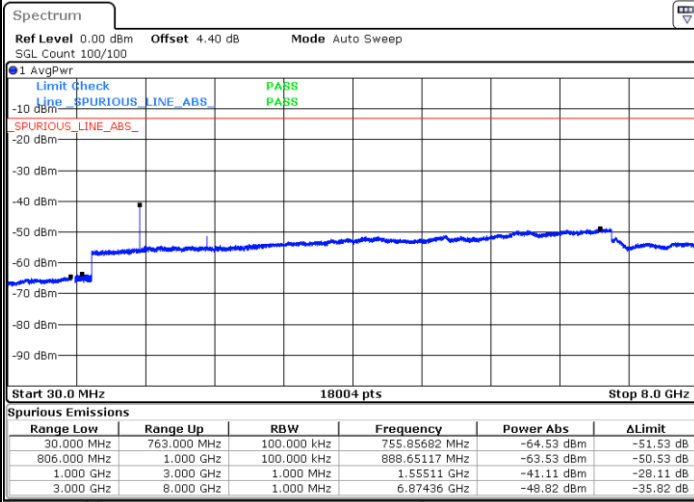

Lowest Channel / 64QAM

Middle Channel / 64QAM

Date: 7. JAN 2018 01:06:40

Date: 7. JAN 2018 01:07:07

Highest Channel / 64QAM

Date: 7. JAN 2018 01:07:33

LTE Band 12 / 10MHz

Lowest Channel / 64QAM

Middle Channel / 64QAM

Date: 7. JAN 2018 01:08:02

Date: 7. JAN 2018 01:08:28

Highest Channel / 64QAM

Date: 7. JAN 2018 01:08:54

LTE Band 13 / 5MHz

Lowest Channel / QPSK

Lowest Channel / 16QAM

Date: 7.JAN.2018 01:58:33

Date: 7.JAN.2018 01:57:38

Middle Channel / QPSK

Middle Channel / 16QAM

Date: 7.JAN.2018 02:00:11

Date: 7.JAN.2018 02:01:06

LTE Band 13 / 5MHz

Highest Channel / QPSK