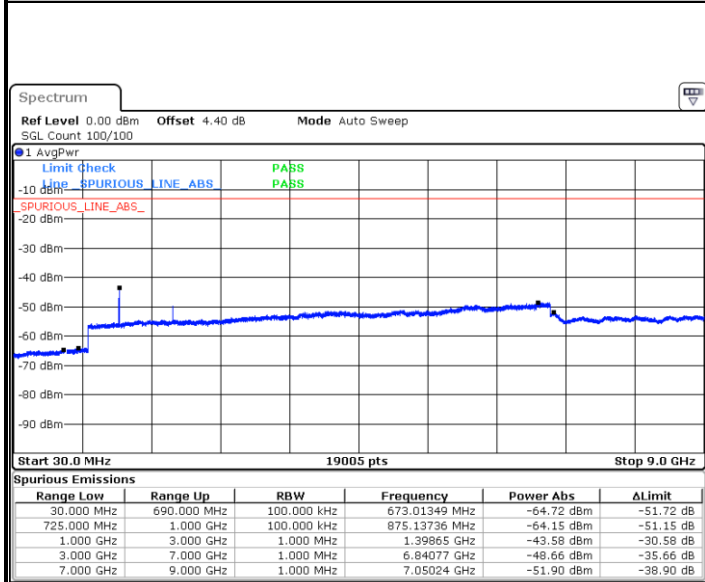

Date: 6 JAN 2018 14:40:11

Highest Channel / 64QAM

Date: 6 JAN 2018 14:41:05

LTE Band 7 / 15MHz

Lowest Channel / 64QAM

Middle Channel / 64QAM

Date: 6 JAN 2018 14:36:36

Date: 6 JAN 2018 14:37:30

Highest Channel / 64QAM

Date: 6 JAN 2018 14:38:24

LTE Band 7 / 20MHz

Lowest Channel / 64QAM

Middle Channel / 64QAM

Date: 6 JAN 2018 14:29:24

Date: 6 JAN 2018 14:30:17

Highest Channel / 64QAM

Date: 6 JAN 2018 14:31:11

LTE Band 12 / 1.4MHz

Lowest Channel / QPSK

Date: 6 JAN 2018 22:07:47

Lowest Channel / 16QAM

Date: 6 JAN 2018 22:08:42

Middle Channel / QPSK

Date: 6 JAN 2018 22:10:33

Middle Channel / 16QAM

Date: 6 JAN 2018 22:09:37

LTE Band 12 / 1.4MHz

Highest Channel / QPSK

Date: 6 JAN 2018 22:11:28

Highest Channel / 16QAM

Date: 6 JAN 2018 22:12:23

LTE Band 12 / 3MHz