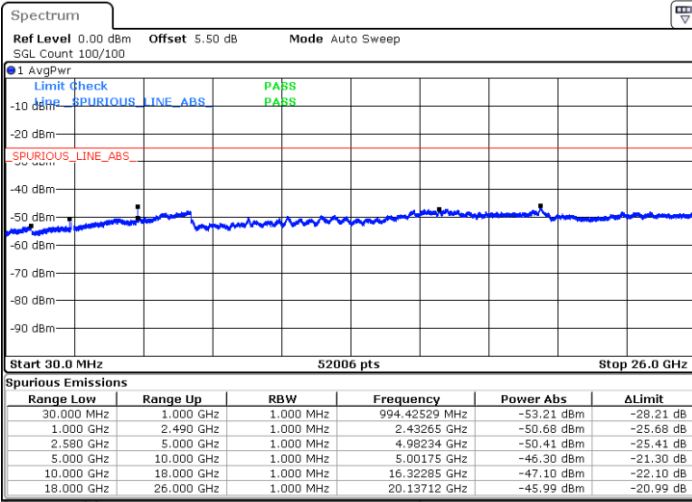

LTE Band 7 / 10MHz

Middle Channel / QPSK

Middle Channel / 16QAM

Date: 6 JAN 2018 18:21:31

Date: 6 JAN 2018 18:20:36

Highest Channel / QPSK

Highest Channel / 16QAM

Date: 6 JAN 2018 18:22:26

Date: 6 JAN 2018 18:23:20

LTE Band 7 / 15MHz

Lowest Channel / QPSK

Lowest Channel / 16QAM

Date: 6 JAN 2018 18:35:31

Date: 6 JAN 2018 18:36:26

Middle Channel / QPSK

Middle Channel / 16QAM

Date: 6 JAN 2018 18:38:15

Date: 6 JAN 2018 18:37:20

LTE Band7 / 15MHz

Highest Channel / QPSK

Date: 6 JAN 2018 18:39:09

Highest Channel / 16QAM

Date: 6 JAN 2018 18:40:04

LTE Band 7 / 20MHz