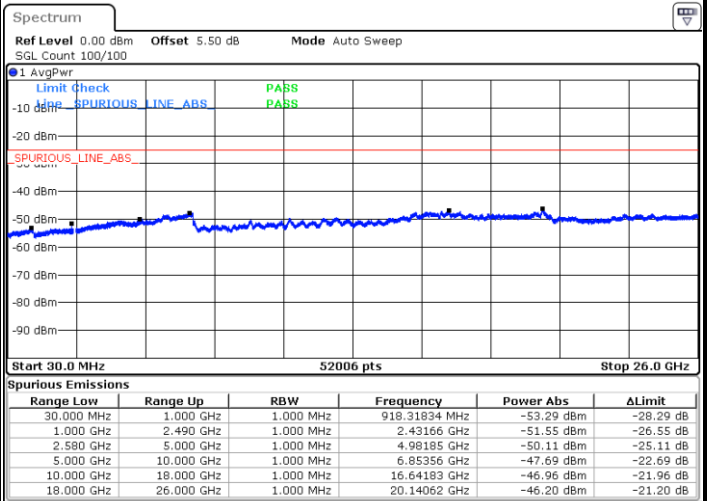

LTE Band 7 / 10MHz

Middle Channel / QPSK

Middle Channel / 16QAM

Date: 6 JAN 2018 18:21:31

Date: 6 JAN 2018 18:20:36

Highest Channel / QPSK

Highest Channel / 16QAM

Date: 6 JAN 2018 18:22:26

Date: 6 JAN 2018 18:23:20

LTE Band 7 / 15MHz

Lowest Channel / QPSK

Lowest Channel / 16QAM

Date: 6 JAN 2018 18:35:31

Date: 6 JAN 2018 18:36:26

Middle Channel / QPSK

Middle Channel / 16QAM

Date: 6 JAN 2018 18:38:15

Date: 6 JAN 2018 18:37:20

LTE Band7 / 15MHz

Highest Channel / QPSK

Date: 6 JAN 2018 18:39:09

Highest Channel / 16QAM

Date: 6 JAN 2018 18:40:04

LTE Band 7 / 20MHz