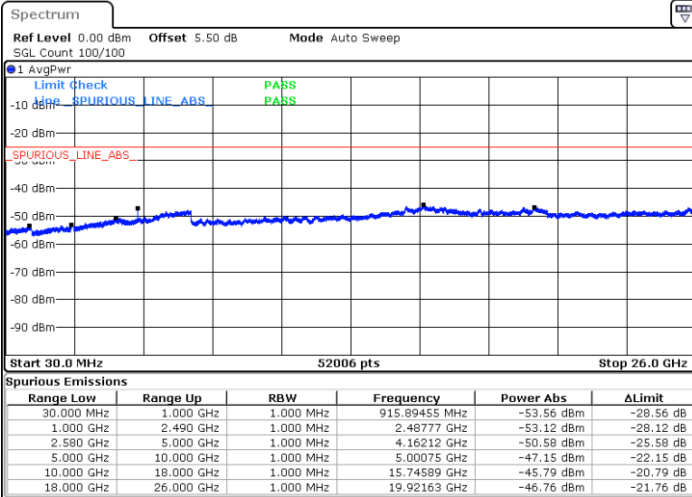

Date: 6 JAN 2018 18:54:04

Highest Channel / QPSK

Highest Channel / 16QAM

Date: 6 JAN 2018 18:55:54

Date: 6 JAN 2018 18:56:48

LTE Band 7 / 5MHz

Lowest Channel / 64QAM

Middle Channel / 64QAM

Date: 6 JAN 2018 14:51:02

Date: 6 JAN 2018 14:51:55

Highest Channel / 64QAM

Date: 6 JAN 2018 14:52:49

LTE Band 7 / 10MHz

Lowest Channel / 64QAM

Middle Channel / 64QAM

Date: 6 JAN 2018 14:39:18