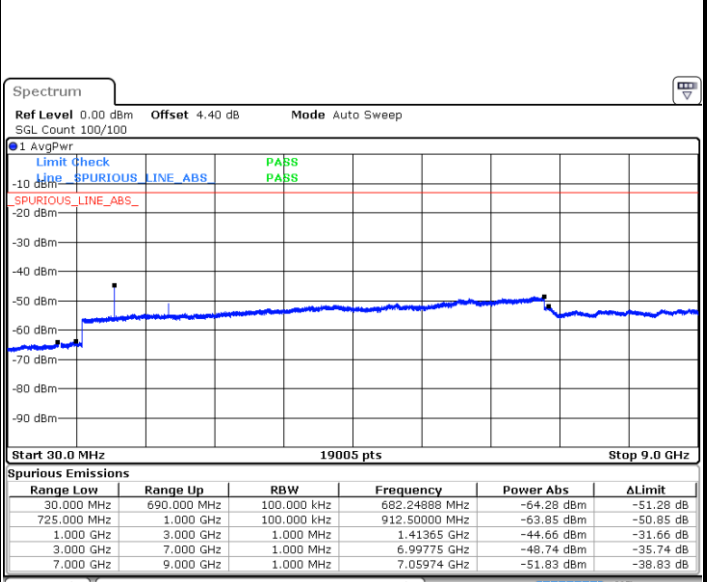

Date: 6 JAN 2018 22:45:09

Highest Channel / 16QAM

Date: 6 JAN 2018 22:46:05

LTE Band 12 / 10MHz

Lowest Channel / QPSK

Date: 6 JAN 2018 22:58:21

Lowest Channel / 16QAM

Date: 6 JAN 2018 22:59:16

LTE Band 12 / 10MHz

Middle Channel / QPSK

Date: 6 JAN 2018 23:01:08

Middle Channel / 16QAM

Date: 6 JAN 2018 23:00:12

Highest Channel / QPSK

Date: 6 JAN 2018 23:02:03

Highest Channel / 16QAM

Date: 6 JAN 2018 23:02:59

LTE Band 12 / 1.4MHz

Lowest Channel / 64QAM

Middle Channel / 64QAM

Date: 7. JAN 2018 01:03:40

Date: 7. JAN 2018 01:04:06

Highest Channel / 64QAM

Date: 7. JAN 2018 01:04:32

LTE Band 12 / 3MHz

Lowest Channel / 64QAM

Middle Channel / 64QAM

Date: 7. JAN 2018 01:05:01

Date: 7. JAN 2018 01:05:28

Highest Channel / 64QAM

Date: 7. JAN 2018 01:05:54

LTE Band 12 / 5MHz