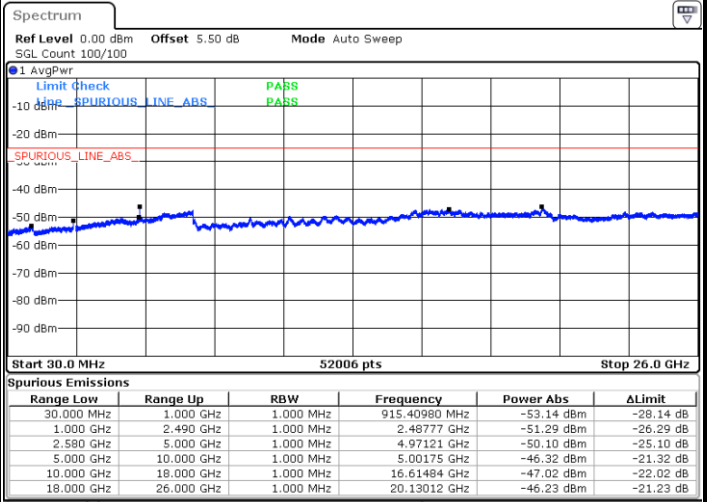

LTE Band 7 / 10MHz

Middle Channel / QPSK

Middle Channel / 16QAM

Date: 6 JAN 2018 18:21:31

Date: 6 JAN 2018 18:20:36

Highest Channel / QPSK

Highest Channel / 16QAM

Date: 6 JAN 2018 18:22:26

Date: 6 JAN 2018 18:23:20

LTE Band 7 / 15MHz

Lowest Channel / QPSK

Lowest Channel / 16QAM

Date: 6 JAN 2018 18:35:31

Date: 6 JAN 2018 18:36:26

Middle Channel / QPSK

Middle Channel / 16QAM

Date: 6 JAN 2018 18:38:15

Date: 6 JAN 2018 18:37:20

LTE Band7 / 15MHz

Highest Channel / QPSK

Date: 6 JAN 2018 18:39:09

Highest Channel / 16QAM

Date: 6 JAN 2018 18:40:04

LTE Band 7 / 20MHz