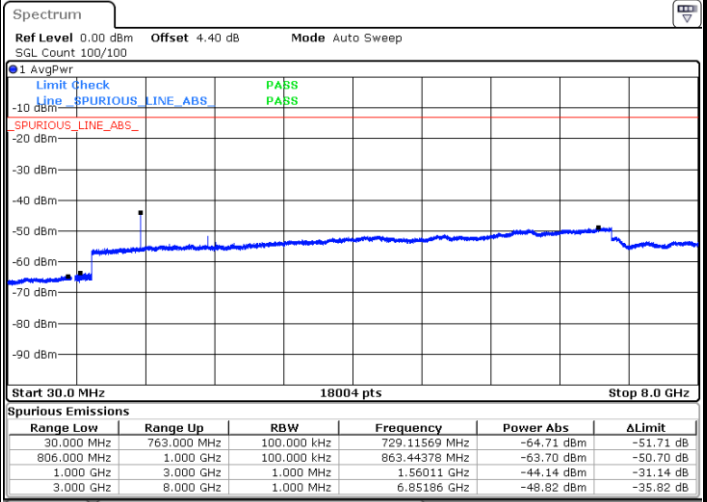

Date: 7.JAN.2018 01:58:33

Date: 7.JAN.2018 01:57:38

Middle Channel / QPSK

Middle Channel / 16QAM

Date: 7.JAN.2018 02:00:11

Date: 7.JAN.2018 02:01:06

LTE Band 13 / 5MHz

Highest Channel / QPSK

Highest Channel / 16QAM

LTE Band 13 / 10MHz

Middle Channel / QPSK

Middle Channel / 16QAM

LTE Band 17 / 5MHz

Lowest Channel / 64QAM

Middle Channel / 64QAM

Date: 7. JAN 2018 02:58:20

Date: 7. JAN 2018 03:02:15

Highest Channel / 64QAM

Date: 7. JAN 2018 03:03:17

LTE Band 17 / 10MHz

Middle Channel / 64QAM

Date: 7.JAN.2018 02:46:37

LTE Band 25 / 1.4MHz

Lowest Channel / QPSK