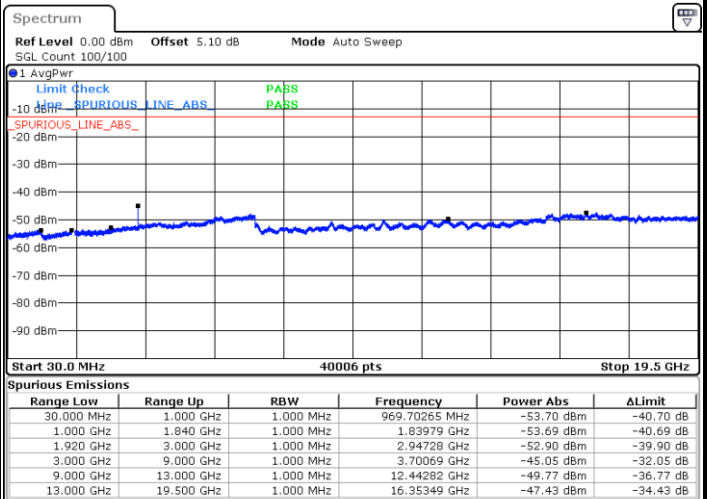

Lowest Channel / 16QAM

Date: 8 JAN 2018 20:40:24

Date: 8 JAN 2018 20:39:39

Middle Channel / QPSK

Middle Channel / 16QAM

Date: 8 JAN 2018 21:02:21

Date: 8 JAN 2018 20:59:02

LTE Band 25 / 1.4MHz

Highest Channel / QPSK

Highest Channel / 16QAM

Date: 8 JAN 2018 20:57:00

Date: 8 JAN 2018 20:57:45

LTE Band 25 / 3MHz

Lowest Channel / QPSK

Lowest Channel / 16QAM

Date: 8 JAN 2018 21:26:22

Date: 8 JAN 2018 21:28:14

LTE Band 25 / 3MHz

Middle Channel / QPSK

Middle Channel / 16QAM

Date: 8 JAN 2018 21:31:17

Date: 8 JAN 2018 21:30:23

Highest Channel / QPSK

Highest Channel / 16QAM