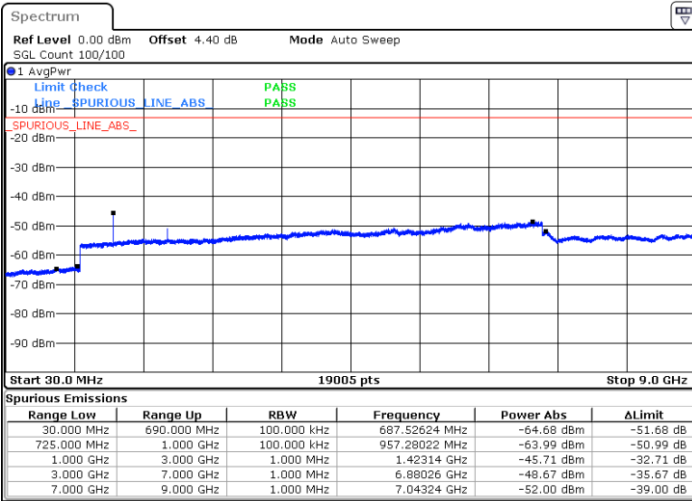

LTE Band 12 / 3MHz

Lowest Channel / 64QAM

Middle Channel / 64QAM

Date: 7. JAN 2018 01:05:01

Date: 7. JAN 2018 01:05:28

Highest Channel / 64QAM

Date: 7. JAN 2018 01:05:54

LTE Band 12 / 5MHz

Lowest Channel / 64QAM

Middle Channel / 64QAM

Date: 7. JAN 2018 01:06:40

Date: 7. JAN 2018 01:07:07

Highest Channel / 64QAM

Date: 7. JAN 2018 01:07:33

LTE Band 12 / 10MHz

Lowest Channel / 64QAM

Middle Channel / 64QAM

Date: 7. JAN 2018 01:08:02

Date: 7. JAN 2018 01:08:28

Highest Channel / 64QAM

Date: 7. JAN 2018 01:08:54

LTE Band 13 / 5MHz

Lowest Channel / QPSK

Lowest Channel / 16QAM