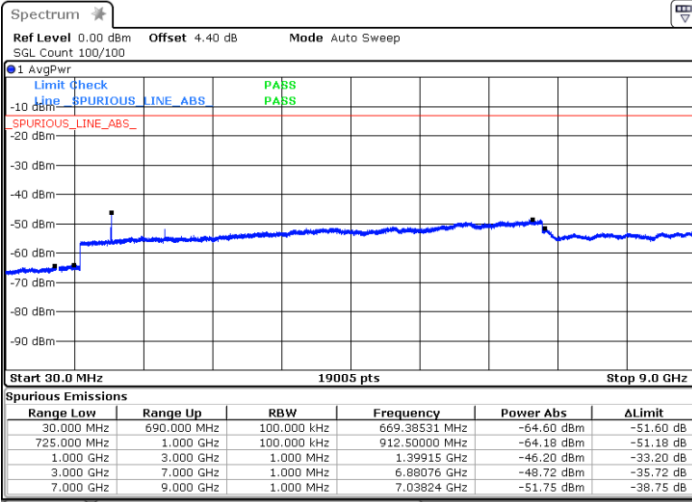

Date: 6 JAN 2018 23:02:59

LTE Band 12 / 1.4MHz

Lowest Channel / 64QAM

Middle Channel / 64QAM

Date: 7. JAN 2018 01:03:40

Date: 7. JAN 2018 01:04:06

Highest Channel / 64QAM

Date: 7. JAN 2018 01:04:32

LTE Band 12 / 3MHz

Lowest Channel / 64QAM

Middle Channel / 64QAM

Date: 7. JAN 2018 01:05:01

Date: 7. JAN 2018 01:05:28

Highest Channel / 64QAM

Date: 7. JAN 2018 01:05:54

LTE Band 12 / 5MHz

Lowest Channel / 64QAM

Middle Channel / 64QAM

Date: 7. JAN 2018 01:06:40

Date: 7. JAN 2018 01:07:07

Highest Channel / 64QAM

Date: 7. JAN 2018 01:07:33

LTE Band 12 / 10MHz

Lowest Channel / 64QAM

Middle Channel / 64QAM

Date: 7. JAN 2018 01:08:02

Date: 7. JAN 2018 01:08:28

Highest Channel / 64QAM

Date: 7. JAN 2018 01:08:54

LTE Band 13 / 5MHz

Lowest Channel / QPSK

Lowest Channel / 16QAM