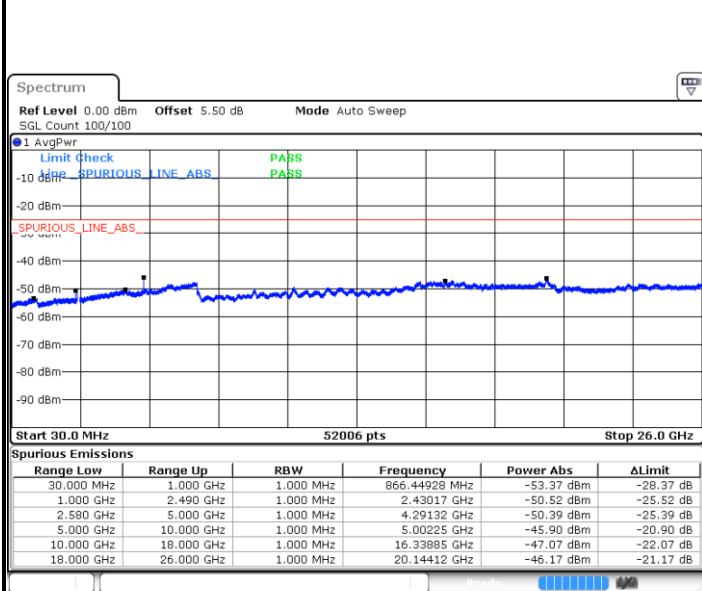

Date: 6 JAN 2018 18:23:20

LTE Band 7 / 15MHz

Lowest Channel / QPSK

Lowest Channel / 16QAM

Date: 6 JAN 2018 18:35:31

Date: 6 JAN 2018 18:36:26

Middle Channel / QPSK

Middle Channel / 16QAM

Date: 6 JAN 2018 18:38:15

Date: 6 JAN 2018 18:37:20

LTE Band7 / 15MHz

Highest Channel / QPSK

Date: 6 JAN 2018 18:39:09

Highest Channel / 16QAM

Date: 6 JAN 2018 18:40:04

LTE Band 7 / 20MHz

Lowest Channel / QPSK

Date: 6 JAN 2018 18:52:15

Lowest Channel / 16QAM

Date: 6 JAN 2018 18:53:10

LTE Band 7 / 20MHz

Middle Channel / QPSK

Middle Channel / 16QAM

Date: 6 JAN 2018 18:54:59

Date: 6 JAN 2018 18:54:04

Highest Channel / QPSK

Highest Channel / 16QAM

Date: 6 JAN 2018 18:55:54

Date: 6 JAN 2018 18:56:48

LTE Band 7 / 5MHz

Lowest Channel / 64QAM

Middle Channel / 64QAM