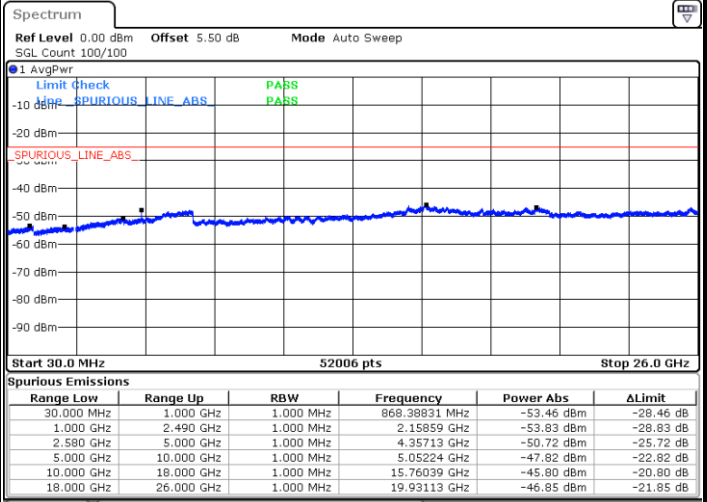

Date: 6 JAN 2018 14:40:11

Highest Channel / 64QAM

Date: 6 JAN 2018 14:41:05

LTE Band 7 / 15MHz

Lowest Channel / 64QAM

Middle Channel / 64QAM

Date: 6 JAN 2018 14:36:36

Date: 6 JAN 2018 14:37:30

Highest Channel / 64QAM

Date: 6 JAN 2018 14:38:24

LTE Band 7 / 20MHz

Lowest Channel / 64QAM

Middle Channel / 64QAM

Date: 6 JAN 2018 14:29:24

Date: 6 JAN 2018 14:30:17

Highest Channel / 64QAM

Date: 6 JAN 2018 14:31:11

LTE Band 12 / 1.4MHz

Lowest Channel / QPSK

Date: 6 JAN 2018 22:07:47

Lowest Channel / 16QAM

Date: 6 JAN 2018 22:08:42

Middle Channel / QPSK

Date: 6 JAN 2018 22:10:33

Middle Channel / 16QAM

Date: 6 JAN 2018 22:09:37

LTE Band 12 / 1.4MHz

Highest Channel / QPSK

Date: 6 JAN 2018 22:11:28

Highest Channel / 16QAM

Date: 6 JAN 2018 22:12:23

LTE Band 12 / 3MHz