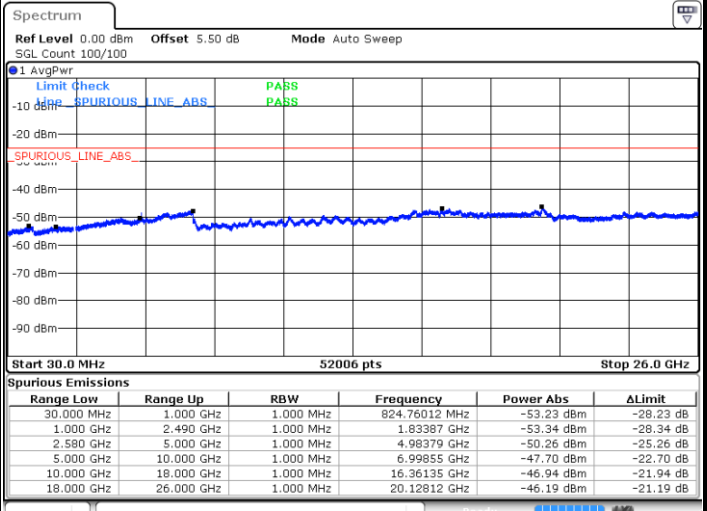

LTE Band 7 / 10MHz

Middle Channel / QPSK

Middle Channel / 16QAM

Date: 6 JAN 2018 18:21:31

Date: 6 JAN 2018 18:20:36

Highest Channel / QPSK

Highest Channel / 16QAM

Date: 6 JAN 2018 18:22:26

Date: 6 JAN 2018 18:23:20

LTE Band 7 / 15MHz

Lowest Channel / QPSK

Lowest Channel / 16QAM

Date: 6 JAN 2018 18:35:31

Date: 6 JAN 2018 18:36:26

Middle Channel / QPSK

Middle Channel / 16QAM

Date: 6 JAN 2018 18:38:15

Date: 6 JAN 2018 18:37:20

LTE Band7 / 15MHz

Highest Channel / QPSK

Date: 6 JAN 2018 18:39:09

Highest Channel / 16QAM

Date: 6 JAN 2018 18:40:04

LTE Band 7 / 20MHz