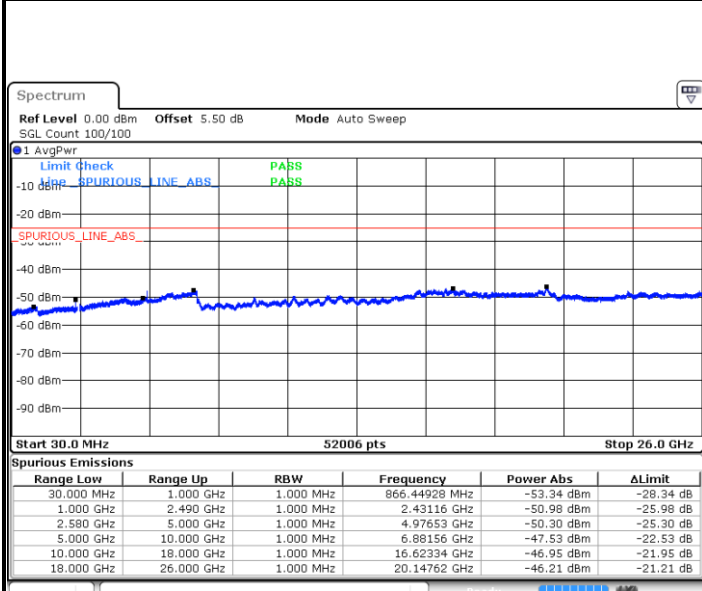

LTE Band 7 / 10MHz

Middle Channel / QPSK

Middle Channel / 16QAM

Date: 6 JAN 2018 18:21:31

Date: 6 JAN 2018 18:20:36

Highest Channel / QPSK

Highest Channel / 16QAM

Date: 6 JAN 2018 18:22:26

Date: 6 JAN 2018 18:23:20

LTE Band 7 / 15MHz

Lowest Channel / QPSK

Lowest Channel / 16QAM

Date: 6 JAN 2018 18:35:31

Date: 6 JAN 2018 18:36:26

Middle Channel / QPSK

Middle Channel / 16QAM

Date: 6 JAN 2018 18:38:15

Date: 6 JAN 2018 18:37:20

LTE Band7 / 15MHz

Highest Channel / QPSK

Date: 6 JAN 2018 18:39:09

Highest Channel / 16QAM

Date: 6 JAN 2018 18:40:04

LTE Band 7 / 20MHz

Lowest Channel / QPSK

Date: 6 JAN 2018 18:52:15

Lowest Channel / 16QAM

Date: 6 JAN 2018 18:53:10

LTE Band 7 / 20MHz

Middle Channel / QPSK

Middle Channel / 16QAM

Date: 6 JAN 2018 18:54:59