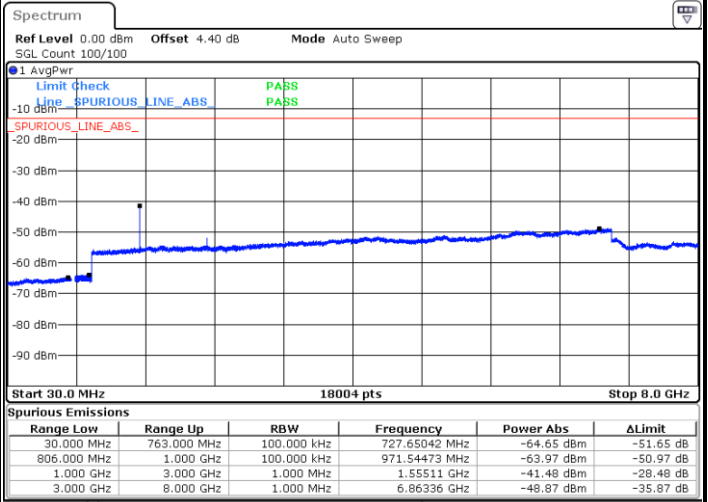

Lowest Channel / 64QAM

Middle Channel / 64QAM

Date: 7. JAN 2018 01:06:40

Date: 7. JAN 2018 01:07:07

Highest Channel / 64QAM

Date: 7. JAN 2018 01:07:33

LTE Band 12 / 10MHz

Lowest Channel / 64QAM

Middle Channel / 64QAM

Date: 7. JAN 2018 01:08:02

Date: 7. JAN 2018 01:08:28

Highest Channel / 64QAM

Date: 7. JAN 2018 01:08:54

LTE Band 13 / 5MHz

Lowest Channel / QPSK

Lowest Channel / 16QAM

Date: 7.JAN.2018 01:58:33

Date: 7.JAN.2018 01:57:38

Middle Channel / QPSK

Middle Channel / 16QAM

Date: 7.JAN.2018 02:00:11

Date: 7.JAN.2018 02:01:06

LTE Band 13 / 5MHz

Highest Channel / QPSK