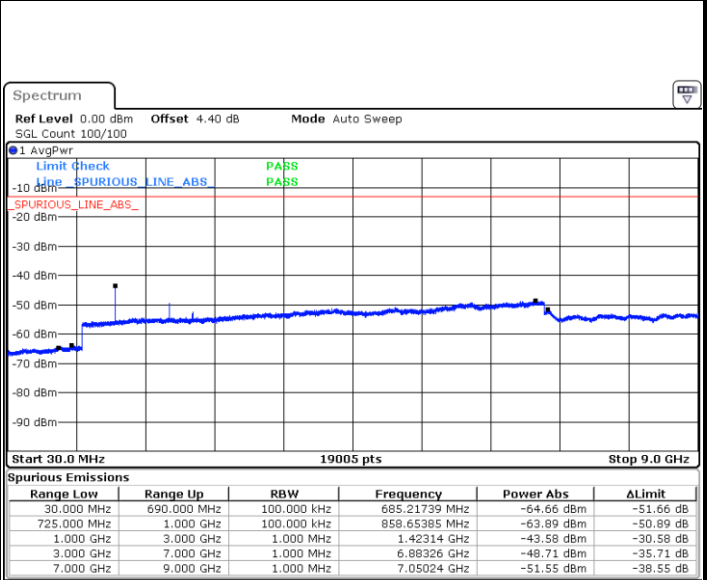

Date: 6 JAN 2018 22:26:27

Highest Channel / QPSK

Highest Channel / 16QAM

Date: 6 JAN 2018 22:28:17

Date: 6 JAN 2018 22:29:13

LTE Band 12 / 5MHz

Lowest Channel / QPSK

Date: 6 JAN 2018 22:41:27

Lowest Channel / 16QAM

Date: 6 JAN 2018 22:42:23

Middle Channel / QPSK

Date: 6 JAN 2018 22:44:13

Middle Channel / 16QAM

Date: 6 JAN 2018 22:43:18

LTE Band 12 / 5MHz

Highest Channel / QPSK

Date: 6 JAN 2018 22:45:09

Highest Channel / 16QAM

Date: 6 JAN 2018 22:46:05

LTE Band 12 / 10MHz

Lowest Channel / QPSK

Date: 6 JAN 2018 22:58:21

Lowest Channel / 16QAM

Date: 6 JAN 2018 22:59:16