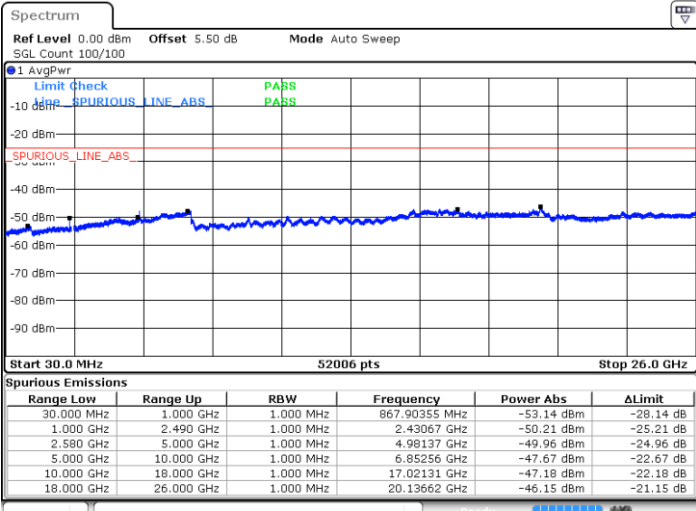

LTE Band 7 / 10MHz

Middle Channel / QPSK

Middle Channel / 16QAM

Date: 6 JAN 2018 18:21:31

Date: 6 JAN 2018 18:20:36

Highest Channel / QPSK

Highest Channel / 16QAM

Date: 6 JAN 2018 18:22:26

Date: 6 JAN 2018 18:23:20

LTE Band 7 / 15MHz

Lowest Channel / QPSK

Lowest Channel / 16QAM

Date: 6 JAN 2018 18:35:31

Date: 6 JAN 2018 18:36:26

Middle Channel / QPSK

Middle Channel / 16QAM