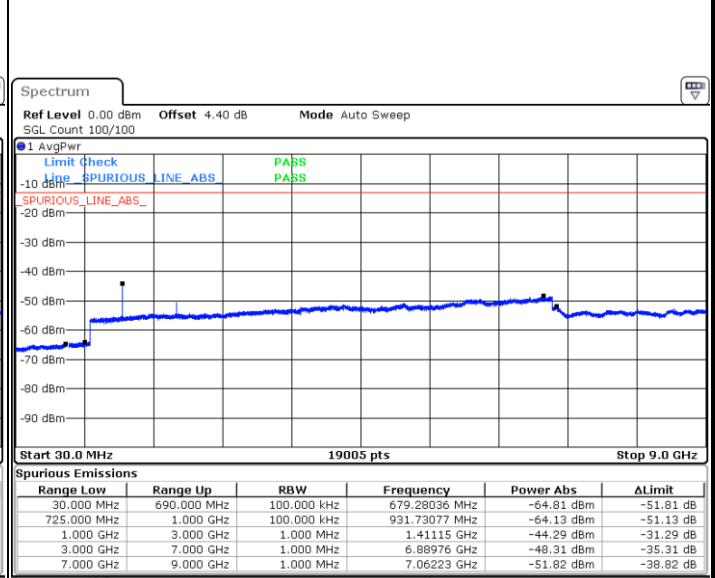

Date: 6 JAN 2018 22:26:27

Highest Channel / QPSK

Highest Channel / 16QAM

Date: 6 JAN 2018 22:28:17

Date: 6 JAN 2018 22:29:13

LTE Band 12 / 5MHz

Lowest Channel / QPSK

Date: 6 JAN 2018 22:41:27

Lowest Channel / 16QAM

Date: 6 JAN 2018 22:42:23

Middle Channel / QPSK

Date: 6 JAN 2018 22:44:13

Middle Channel / 16QAM

Date: 6 JAN 2018 22:43:18

LTE Band 12 / 5MHz

Highest Channel / QPSK

Date: 6 JAN 2018 22:45:09

Highest Channel / 16QAM

Date: 6 JAN 2018 22:46:05

LTE Band 12 / 10MHz

Lowest Channel / QPSK

Date: 6 JAN 2018 22:58:21

Lowest Channel / 16QAM

Date: 6 JAN 2018 22:59:16

LTE Band 12 / 10MHz

Middle Channel / QPSK

Date: 6 JAN 2018 23:01:08

Middle Channel / 16QAM

Date: 6 JAN 2018 23:00:12

Highest Channel / QPSK

Date: 6 JAN 2018 23:02:03

Highest Channel / 16QAM