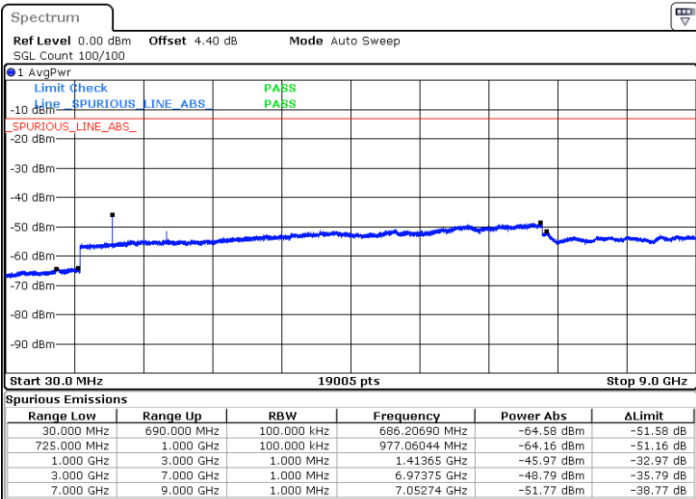

LTE Band 12 / 3MHz

Lowest Channel / 64QAM

Middle Channel / 64QAM

Date: 7. JAN 2018 01:05:01

Date: 7. JAN 2018 01:05:28

Highest Channel / 64QAM

Date: 7. JAN 2018 01:05:54

LTE Band 12 / 5MHz

Lowest Channel / 64QAM

Middle Channel / 64QAM

Date: 7. JAN 2018 01:06:40

Date: 7. JAN 2018 01:07:07

Highest Channel / 64QAM

Date: 7. JAN 2018 01:07:33

LTE Band 12 / 10MHz

Lowest Channel / 64QAM

Middle Channel / 64QAM

Date: 7. JAN 2018 01:08:02

Date: 7. JAN 2018 01:08:28

Highest Channel / 64QAM

Date: 7. JAN 2018 01:08:54

LTE Band 13 / 5MHz

Lowest Channel / QPSK

Lowest Channel / 16QAM