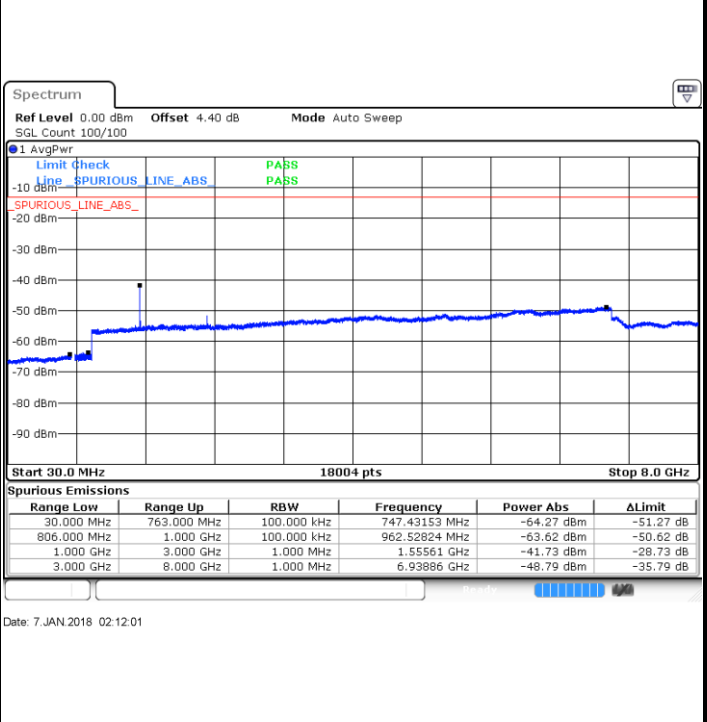

Date: 7.JAN.2018 01:58:33

Date: 7.JAN.2018 01:57:38

Middle Channel / QPSK

Middle Channel / 16QAM

Date: 7.JAN.2018 02:00:11

Date: 7.JAN.2018 02:01:06

LTE Band 13 / 5MHz

Highest Channel / QPSK

Highest Channel / 16QAM

LTE Band 13 / 10MHz

Middle Channel / QPSK

Middle Channel / 16QAM

LTE Band 17 / 5MHz

Lowest Channel / 64QAM

Middle Channel / 64QAM

Date: 7. JAN 2018 02:58:20

Date: 7. JAN 2018 03:02:15

Highest Channel / 64QAM

Date: 7. JAN 2018 03:03:17

LTE Band 17 / 10MHz

Middle Channel / 64QAM

Date: 7.JAN.2018 02:46:37

LTE Band 25 / 1.4MHz

Lowest Channel / QPSK

Lowest Channel / 16QAM

Date: 8 JAN 2018 20:40:24

Date: 8 JAN 2018 20:39:39

Middle Channel / QPSK

Middle Channel / 16QAM

Date: 8 JAN 2018 21:02:21

Date: 8 JAN 2018 20:59:02

LTE Band 25 / 1.4MHz