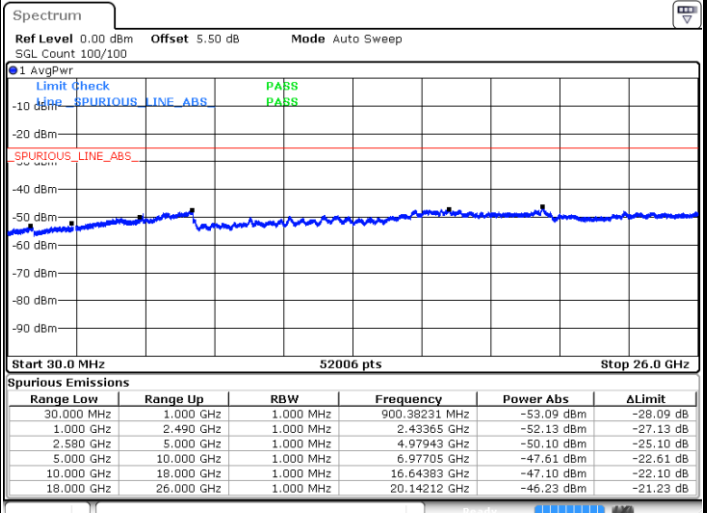

LTE Band 7 / 10MHz

Middle Channel / QPSK

Middle Channel / 16QAM

Date: 6 JAN 2018 18:21:31

Date: 6 JAN 2018 18:20:36

Highest Channel / QPSK

Highest Channel / 16QAM

Date: 6 JAN 2018 18:22:26

Date: 6 JAN 2018 18:23:20

LTE Band 7 / 15MHz

Lowest Channel / QPSK

Lowest Channel / 16QAM

Date: 6 JAN 2018 18:35:31

Date: 6 JAN 2018 18:36:26

Middle Channel / QPSK

Middle Channel / 16QAM