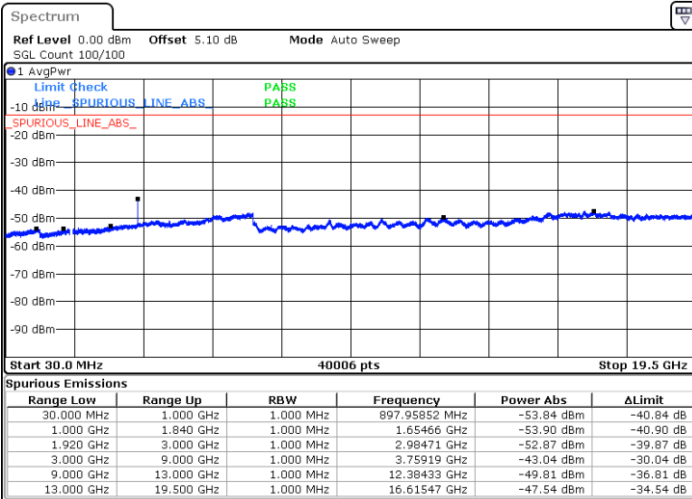

Date: 7. JAN 2018 03:02:15

Highest Channel / 64QAM

Date: 7. JAN 2018 03:03:17

LTE Band 17 / 10MHz

Middle Channel / 64QAM

Date: 7.JAN.2018 02:46:37

LTE Band 25 / 1.4MHz

Lowest Channel / QPSK

Lowest Channel / 16QAM

Date: 8 JAN 2018 20:40:24

Date: 8 JAN 2018 20:39:39

Middle Channel / QPSK

Middle Channel / 16QAM

Date: 8 JAN 2018 21:02:21

Date: 8 JAN 2018 20:59:02

LTE Band 25 / 1.4MHz

Highest Channel / QPSK

Highest Channel / 16QAM

Date: 8 JAN 2018 20:57:00

Date: 8 JAN 2018 20:57:45

LTE Band 25 / 3MHz

Lowest Channel / QPSK

Lowest Channel / 16QAM

Date: 8 JAN 2018 21:26:22