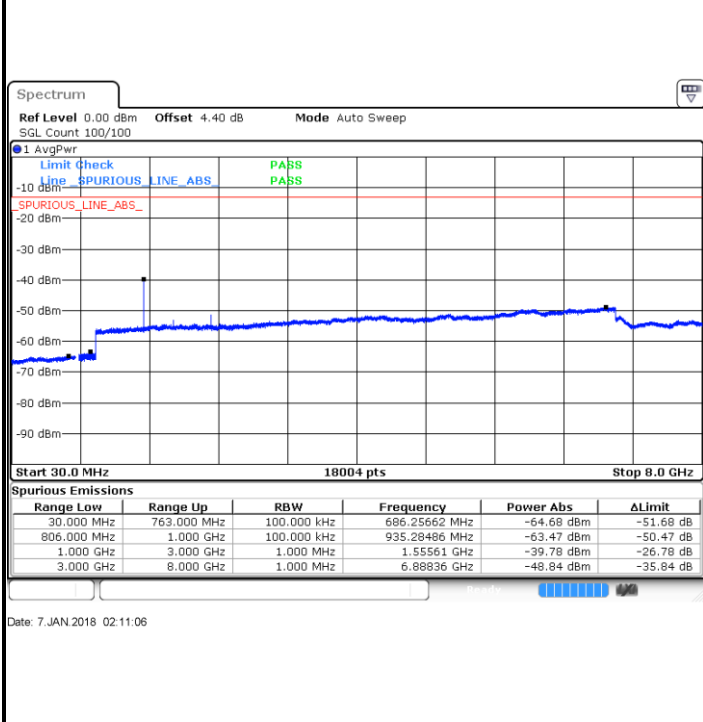

Middle Channel / 64QAM

Date: 7. JAN 2018 01:08:02

Date: 7. JAN 2018 01:08:28

Highest Channel / 64QAM

Date: 7. JAN 2018 01:08:54

LTE Band 13 / 5MHz

Lowest Channel / QPSK

Lowest Channel / 16QAM

Date: 7.JAN.2018 01:58:33

Date: 7.JAN.2018 01:57:38

Middle Channel / QPSK

Middle Channel / 16QAM

Date: 7.JAN.2018 02:00:11

Date: 7.JAN.2018 02:01:06

LTE Band 13 / 5MHz

Highest Channel / QPSK

Highest Channel / 16QAM

LTE Band 13 / 10MHz

Middle Channel / QPSK

Middle Channel / 16QAM

LTE Band 17 / 5MHz

Lowest Channel / 64QAM

Middle Channel / 64QAM

Date: 7. JAN 2018 02:58:20

Date: 7. JAN 2018 03:02:15

Highest Channel / 64QAM

Date: 7. JAN 2018 03:03:17

LTE Band 17 / 10MHz

Middle Channel / 64QAM

Date: 7.JAN.2018 02:46:37

LTE Band 25 / 1.4MHz

Lowest Channel / QPSK