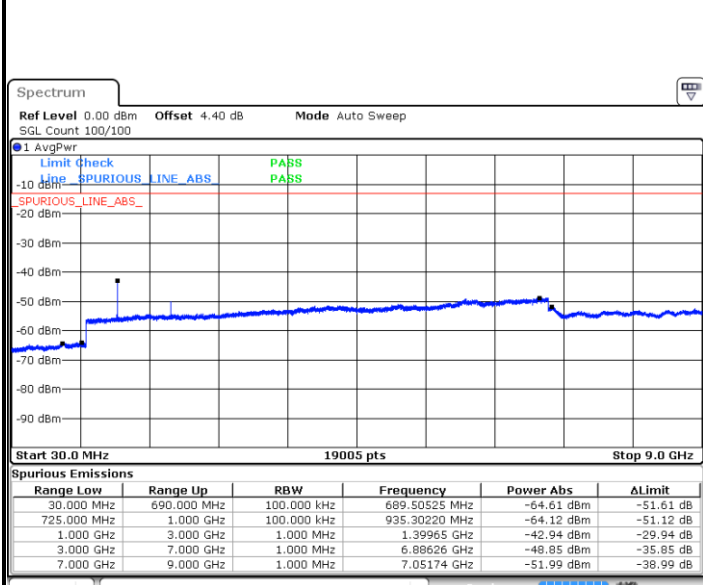

Lowest Channel / 16QAM

Date: 6 JAN 2018 22:42:23

Middle Channel / QPSK

Date: 6 JAN 2018 22:44:13

Middle Channel / 16QAM

Date: 6 JAN 2018 22:43:18

LTE Band 12 / 5MHz

Highest Channel / QPSK

Date: 6 JAN 2018 22:45:09

Highest Channel / 16QAM

Date: 6 JAN 2018 22:46:05

LTE Band 12 / 10MHz

Lowest Channel / QPSK

Date: 6 JAN 2018 22:58:21

Lowest Channel / 16QAM

Date: 6 JAN 2018 22:59:16

LTE Band 12 / 10MHz

Middle Channel / QPSK

Date: 6 JAN 2018 23:01:08

Middle Channel / 16QAM

Date: 6 JAN 2018 23:00:12

Highest Channel / QPSK

Date: 6 JAN 2018 23:02:03

Highest Channel / 16QAM

Date: 6 JAN 2018 23:02:59

LTE Band 12 / 1.4MHz

Lowest Channel / 64QAM

Middle Channel / 64QAM

Date: 7. JAN 2018 01:03:40

Date: 7. JAN 2018 01:04:06

Highest Channel / 64QAM

Date: 7. JAN 2018 01:04:32