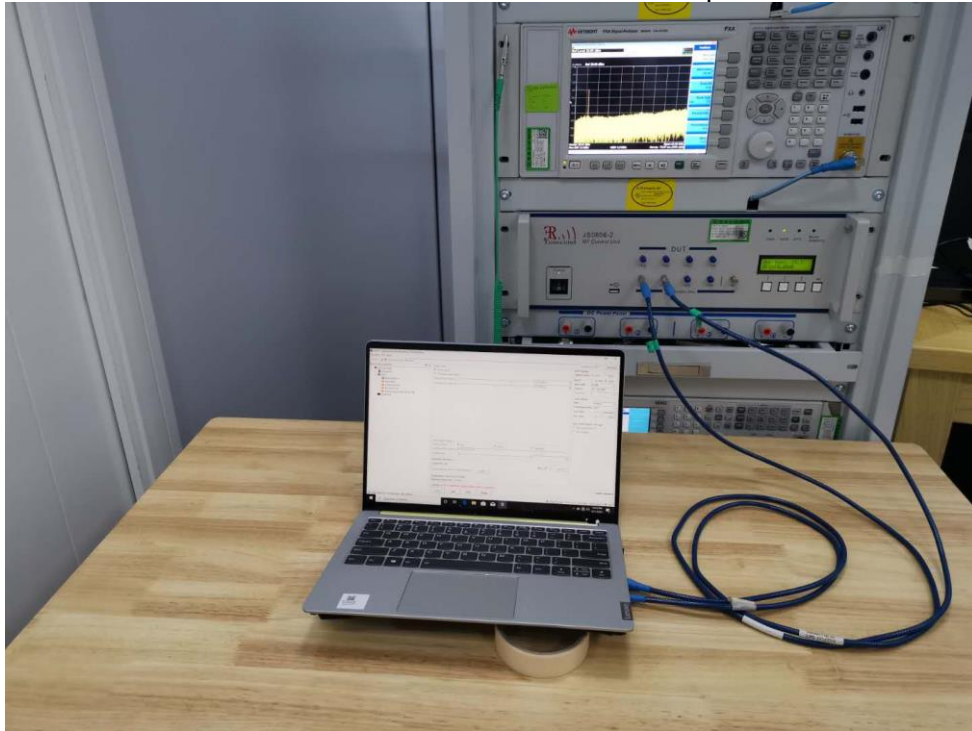

Appendix III

Setup Photographs

Conducted Disturbance

Radiated Disturbance Below 1 GHz and Above 30 MHz

Radiated Disturbance Below 30 MHz

Radiated RF Measurement Setup

Conducted RF Measurement Setup

DFS Measurement Setup