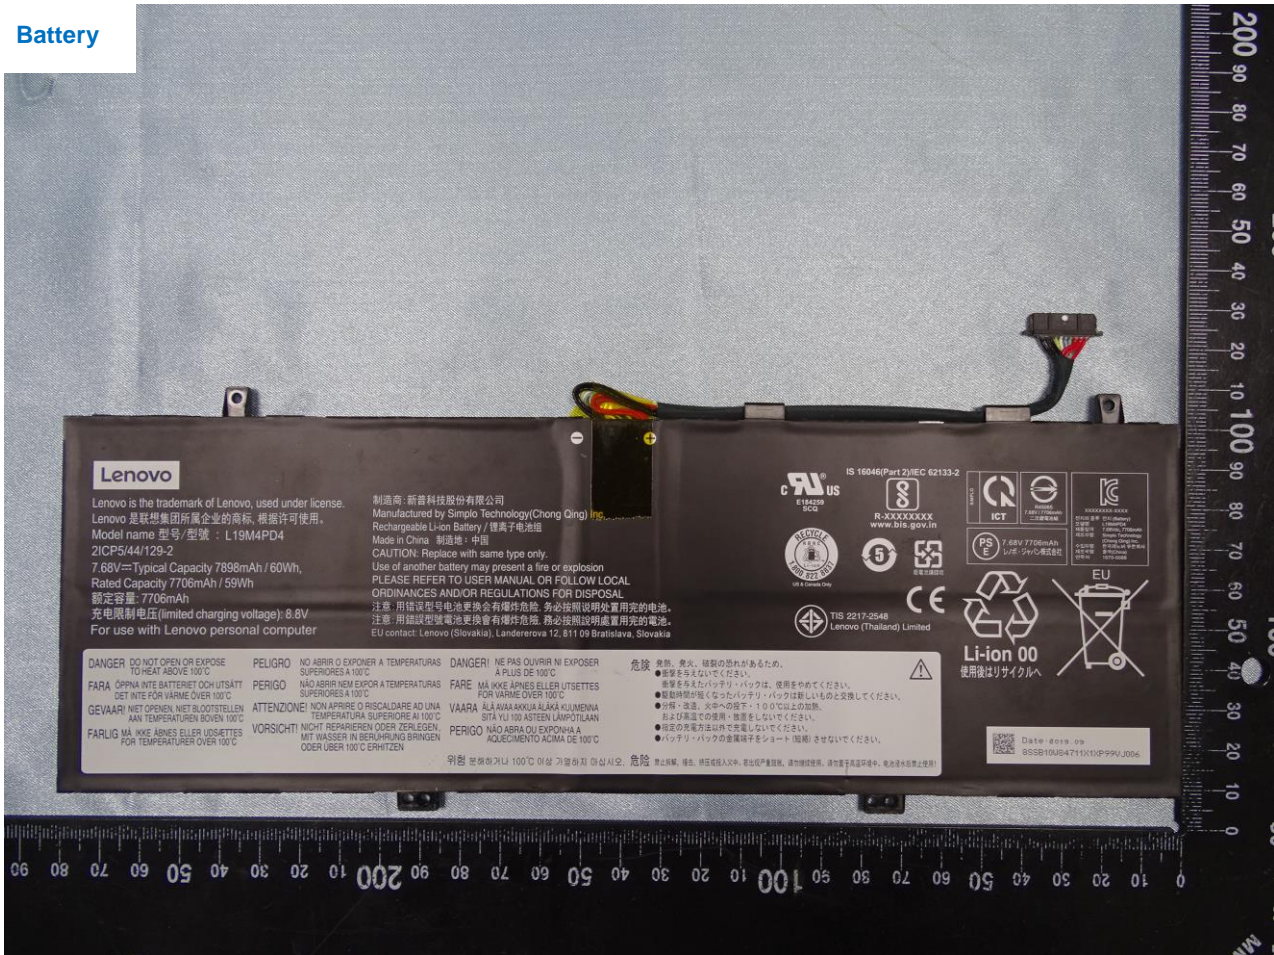

Brand Name: Lenovo / Model Name: Lenovo Flex 5G 14Q8CX05*****, 82AK*****, Yoga 5G 14Q8CX05*****, 81XE***** (* = 0~9, A~Z, a~z, "-" or blank, for marketing use only, with no impact on RF compliance of the product)

Battery