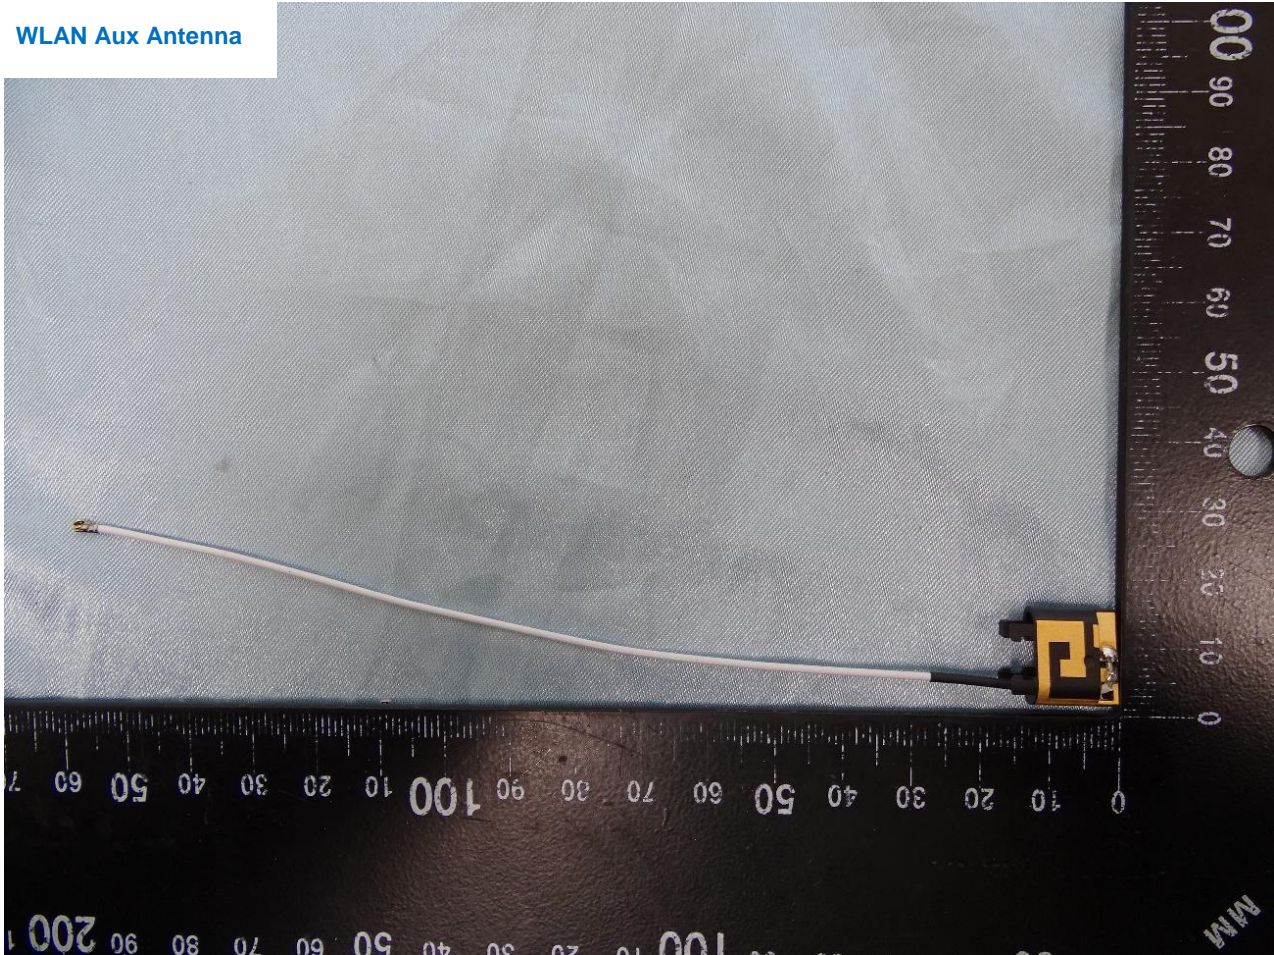

Brand Name: Lenovo / Model Name: Yoga 5G 14Q8CX05*****, 81XE*****, Lenovo Flex 5G 14Q8CX05*****, 82AK***** (* = 0~9, A~Z, a~z, "-" or blank, for marketing use only, with no impact on RF compliance of the product)

WLAN Aux Antenna