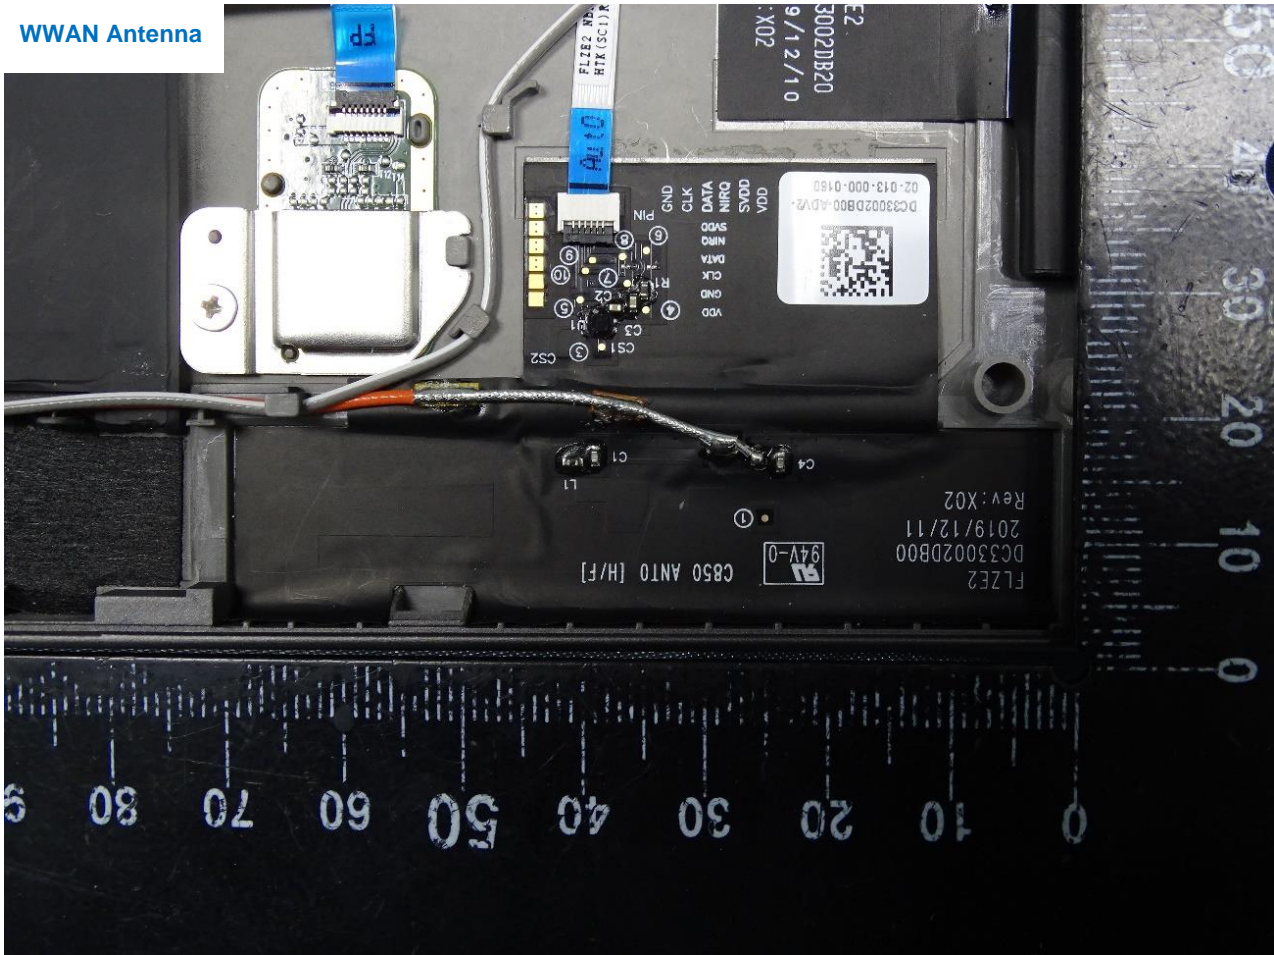

Brand Name: Lenovo / Model Name: Yoga 5G 14Q8CX05***** , 81XE***** , Lenovo Flex 5G 14Q8CX05***** , 82AK***** (* = 0~9, A~Z, a~z, “-“ or blank, for marketing use only, with no impact on RF compliance of the product)

WWAN Antenna