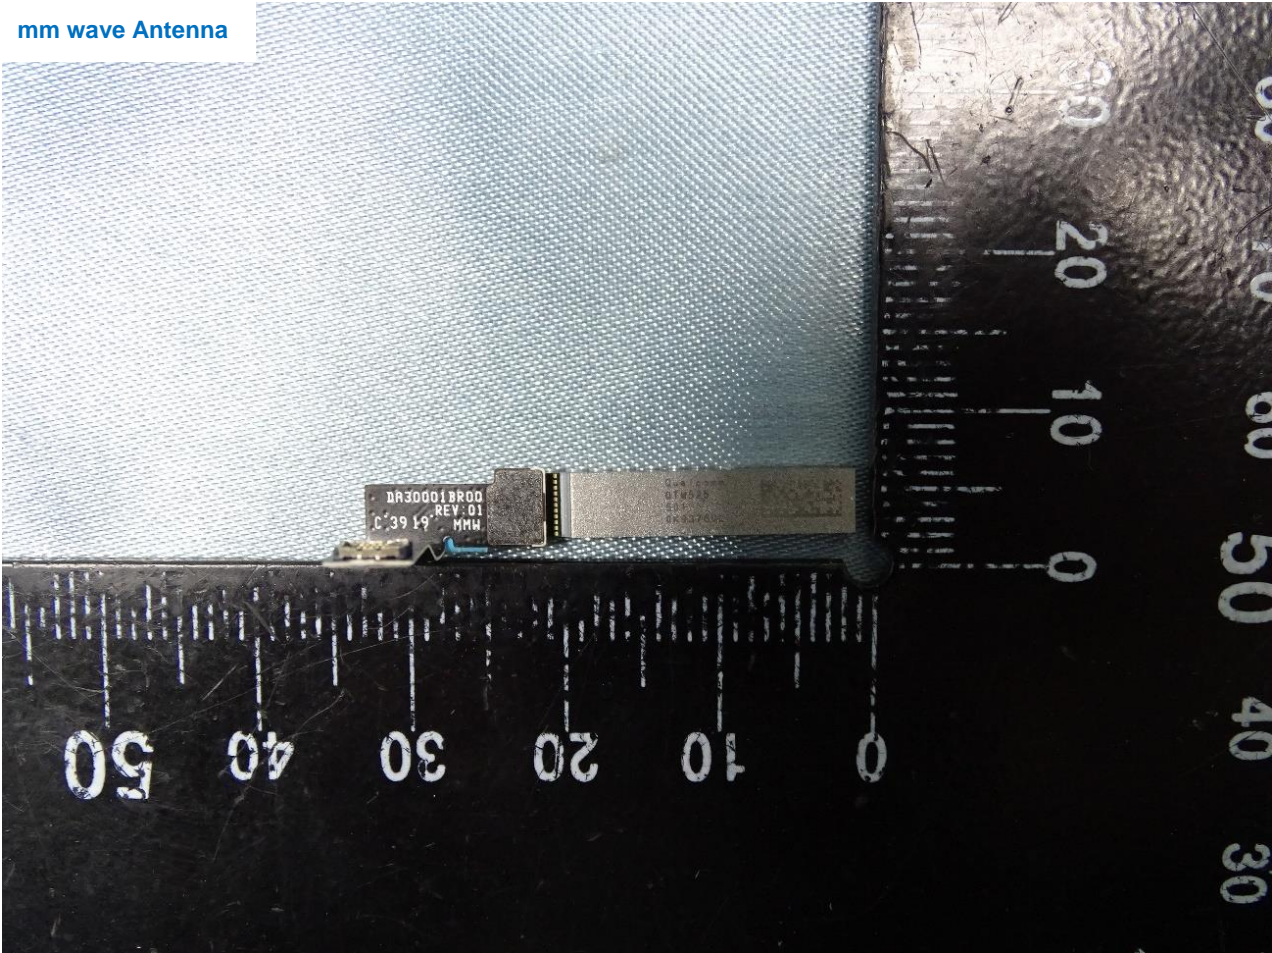

Brand Name: Lenovo / Model Name: Yoga 5G 14Q8CX05*****, 81XE*****, Lenovo Flex 5G 14Q8CX05*****, 82AK***** (* = 0~9, A~Z, a~z, "-" or blank, for marketing use only, with no impact on RF compliance of the product)

mm wave Antenna