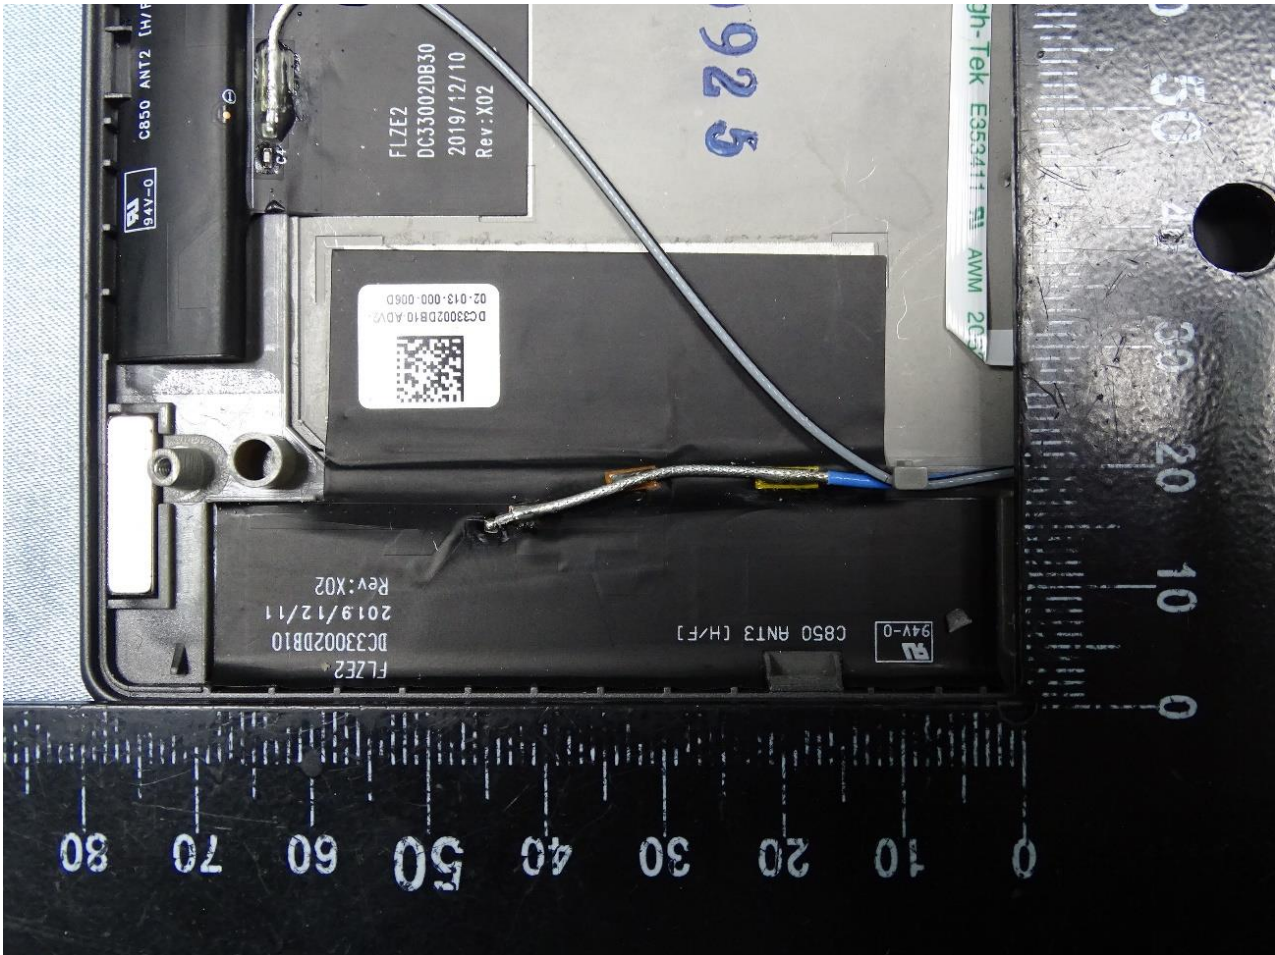

Brand Name: Lenovo / Model Name: Yoga 5G 14Q8CX05*****, 81XE*****, Lenovo Flex 5G 14Q8CX05*****, 82AK***** (* = 0~9, A~Z, a~z, "-" or blank, for marketing use only, with no impact on RF compliance of the product)