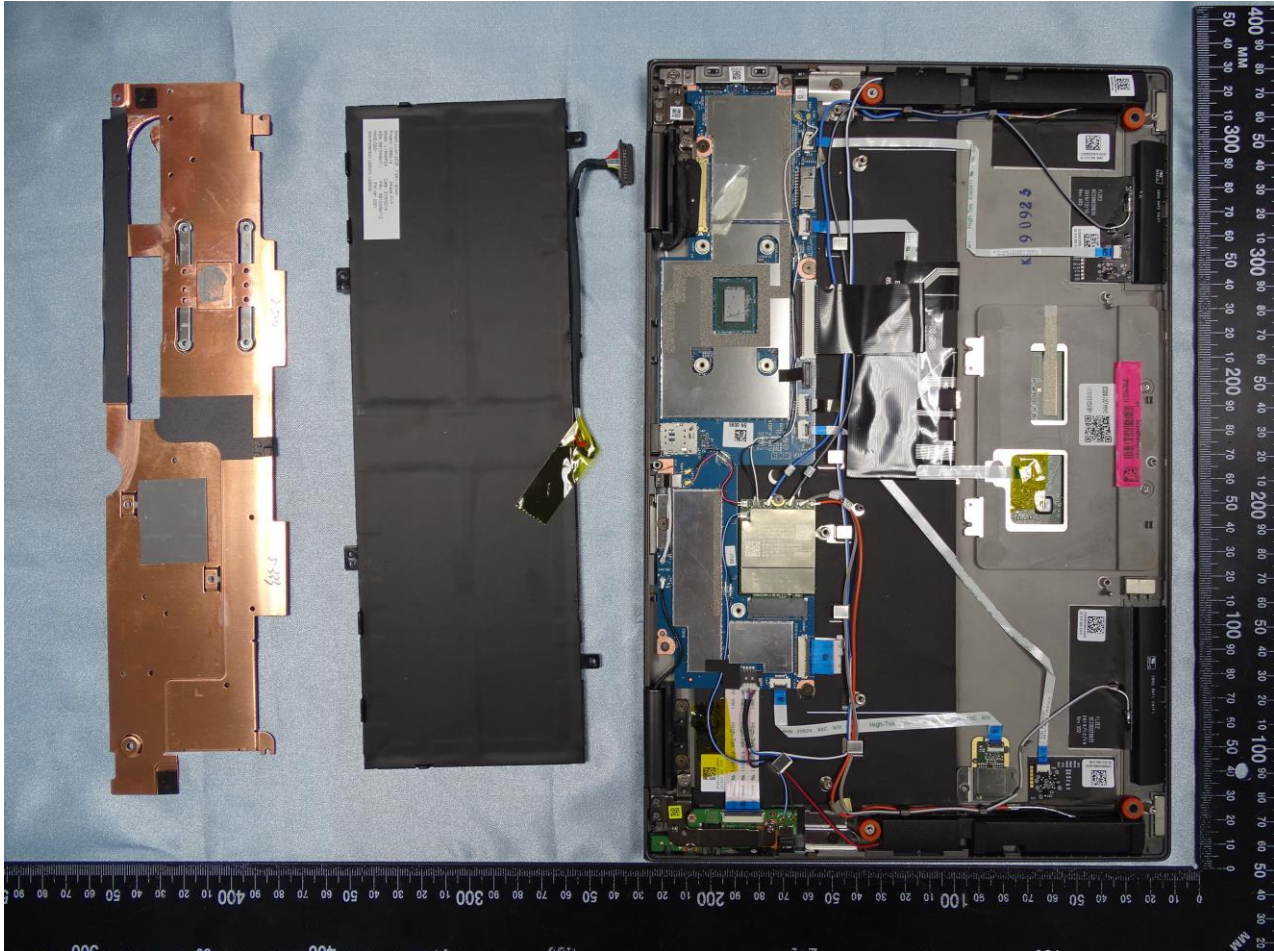

Brand Name: Lenovo / Model Name: Yoga 5G 14Q8CX05*****, 81XE*****, Lenovo Flex 5G 14Q8CX05*****, 82AK***** (* = 0~9, A~Z, a~z, “-“ or blank, for marketing use only, with no impact on RF compliance of the product)