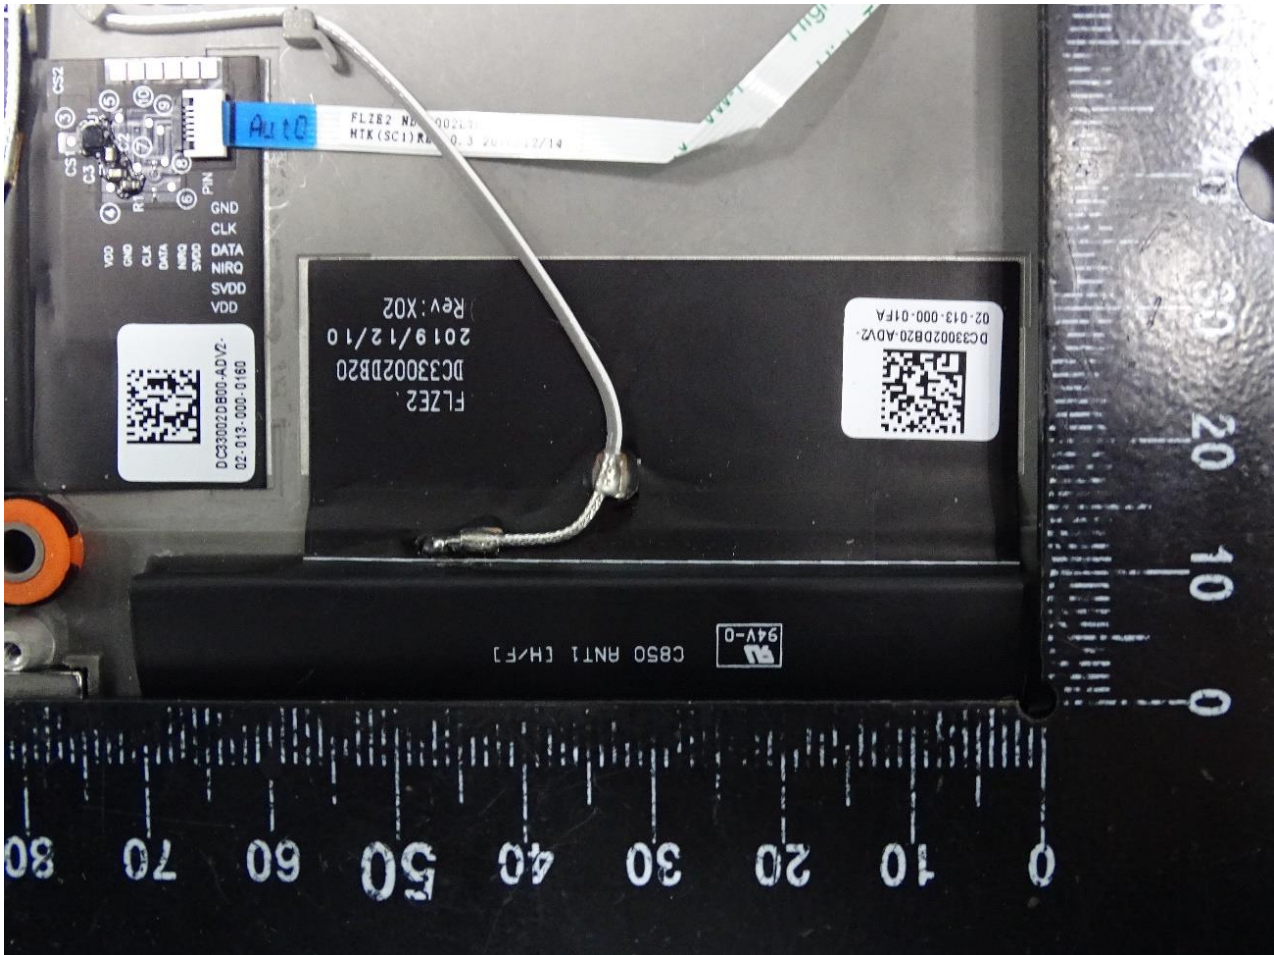

Brand Name: Lenovo / Model Name: Yoga 5G 14Q8CX05*****, 81XE*****, Lenovo Flex 5G 14Q8CX05*****, 82AK***** (* = 0~9, A~Z, a~z, "-" or blank, for marketing use only, with no impact on RF compliance of the product)