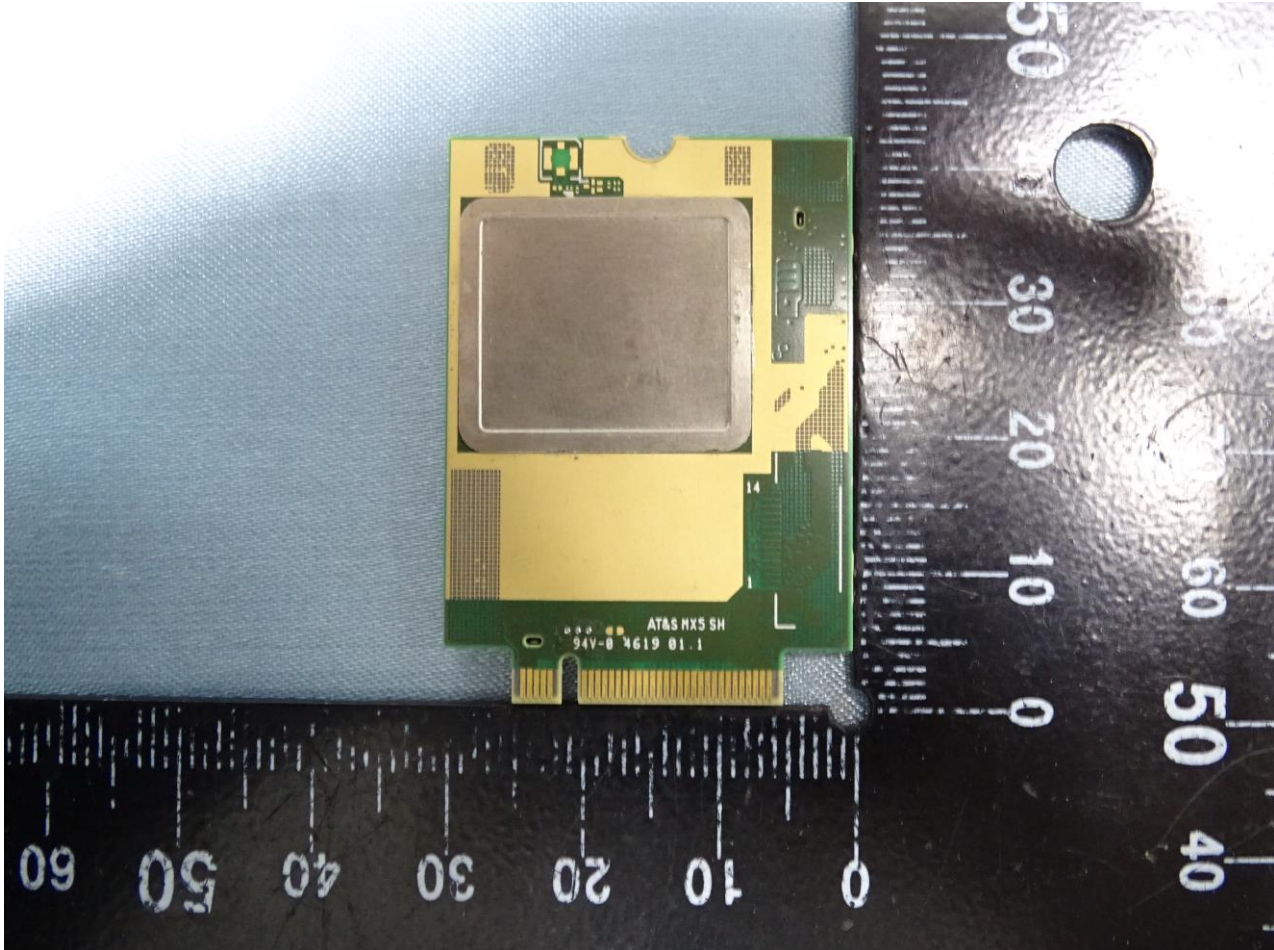

Brand Name: Lenovo / Model Name: Yoga 5G 14Q8CX05*****, 81XE*****, Lenovo Flex 5G 14Q8CX05*****, 82AK***** (* = 0~9, A~Z, a~z, "-" or blank, for marketing use only, with no impact on RF compliance of the product)