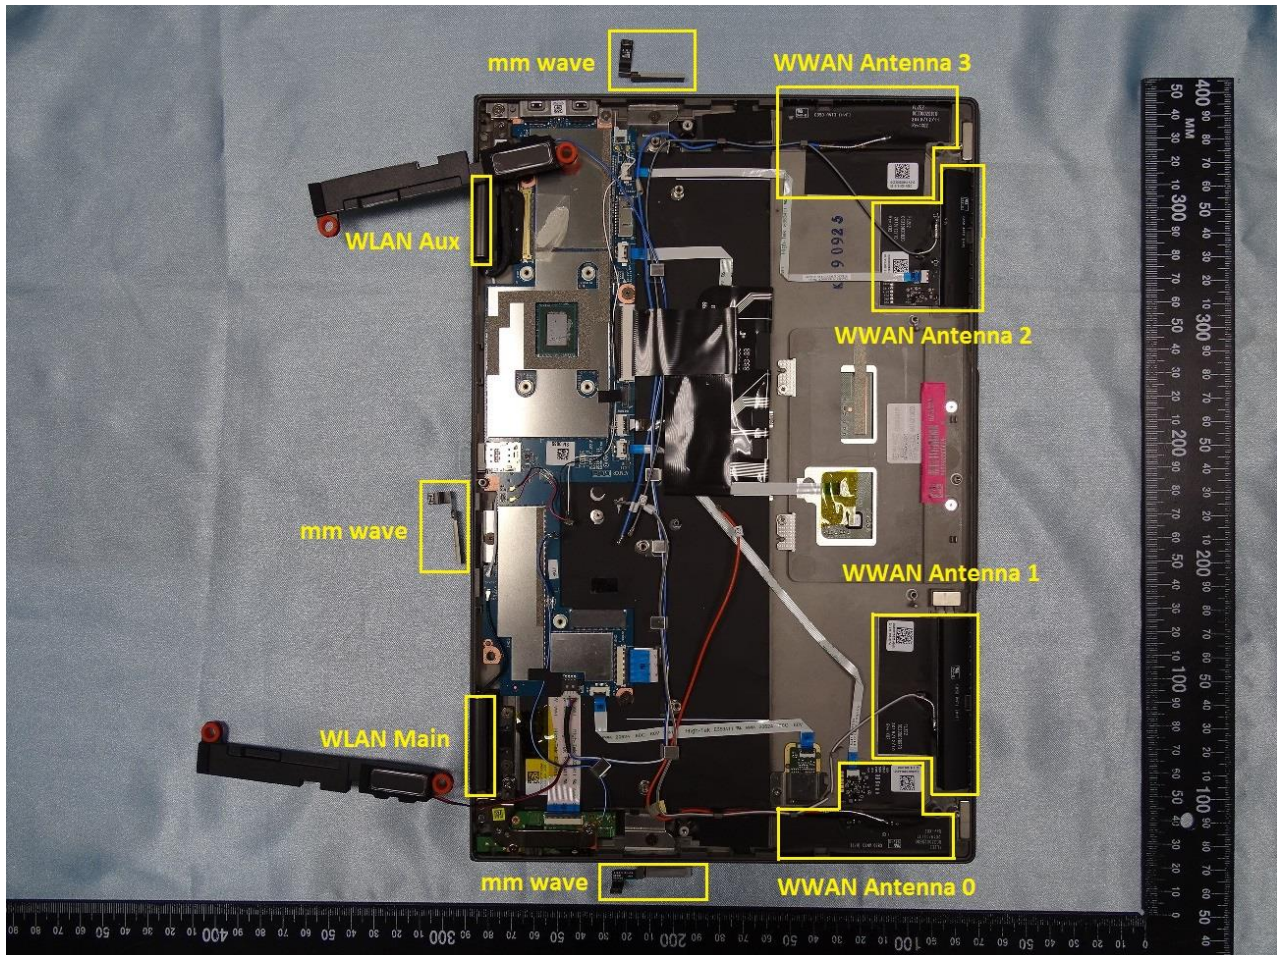

### 3. Internal Photograph of EUT

Brand Name: Lenovo / Model Name: Yoga 5G 14Q8CX05\*\*\*\*\*, 81XE\*\*\*\*\*, Lenovo Flex 5G 14Q8CX05\*\*\*\*\*, 82AK\*\*\*\*\* (\* = 0~9, A~Z, a~z, “-“ or blank, for marketing use only, with no impact on RF compliance of the product)

Brand Name: Lenovo / Model Name: Yoga 5G 14Q8CX05\*\*\*\*\*, 81XE\*\*\*\*\*, Lenovo Flex 5G 14Q8CX05\*\*\*\*\*, 82AK\*\*\*\*\* (\* = 0~9, A~Z, a~z, “-“ or blank, for marketing use only, with no impact on RF compliance of the product)