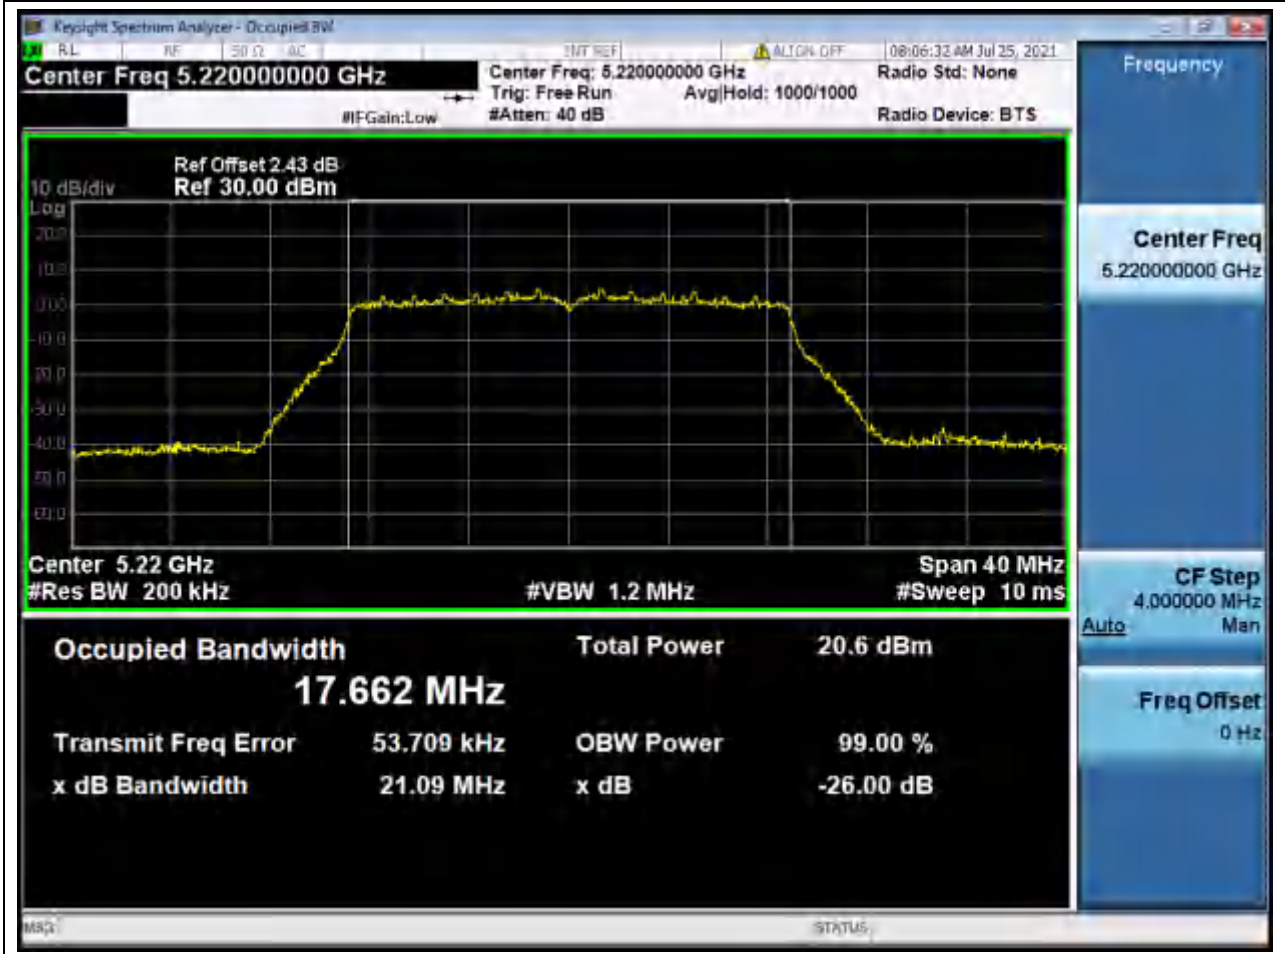

10. 802.11ac_20M_Band1_M

10.1. A.2.2-99% Bandwidth(NTNV)

Center Frequency (MHz)	OBW Power (%)	RBW (MHz)	Detector	Limit (MHz)	OBW (MHz)	Verdict
5220	99	0.2	Peak	0	17.662226	Unknow