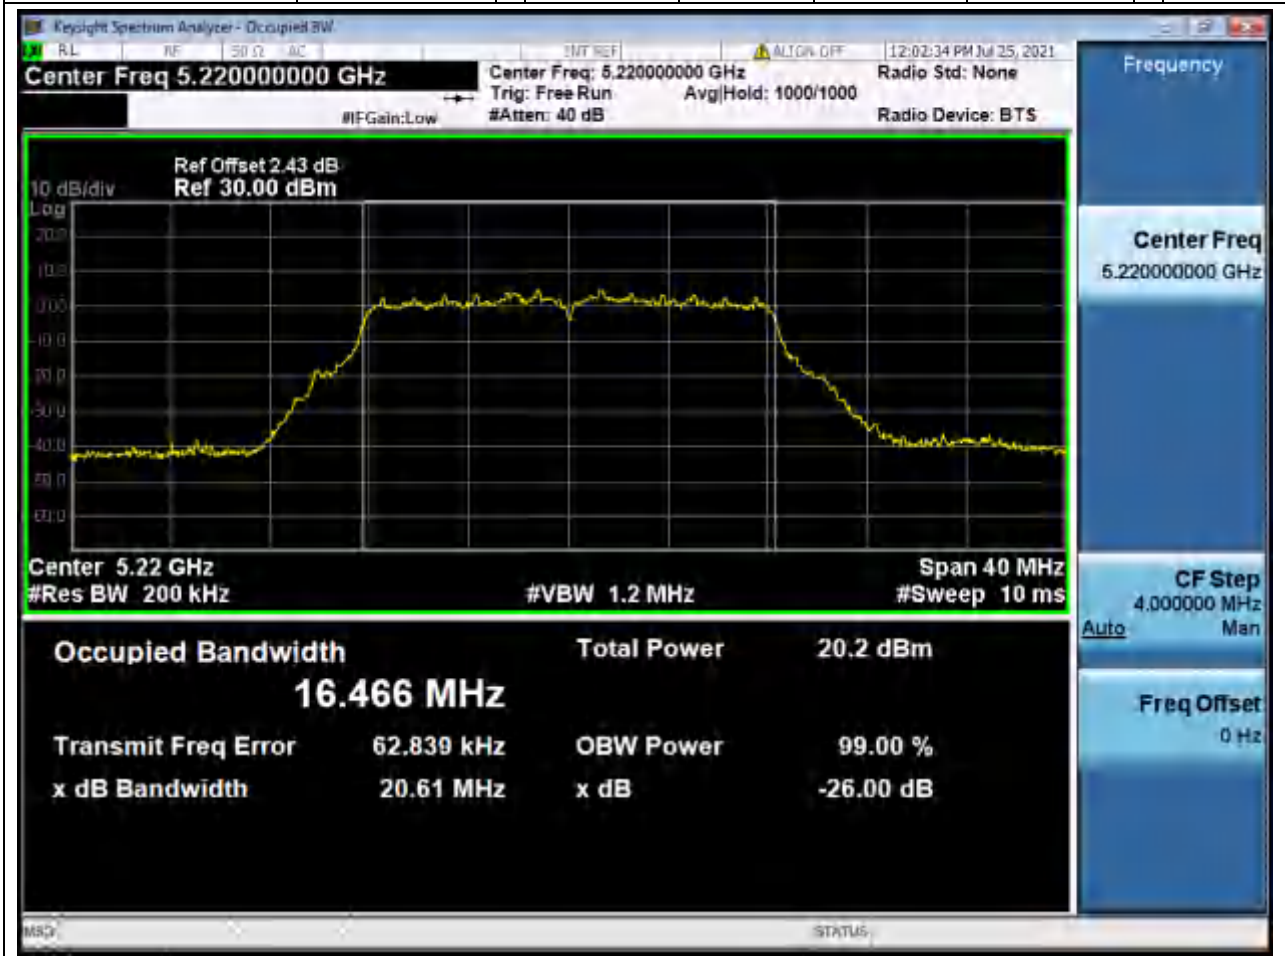

2. 802.11a_20M_Band1_M

2.1. A.2.2-99% Bandwidth(NTNV)

Center Frequency (MHz)	OBW Power (%)	RBW (MHz)	Detector	Limit (MHz)	OBW (MHz)	Verdict
5220	99	0.2	Peak	0	16.465759	Unknown