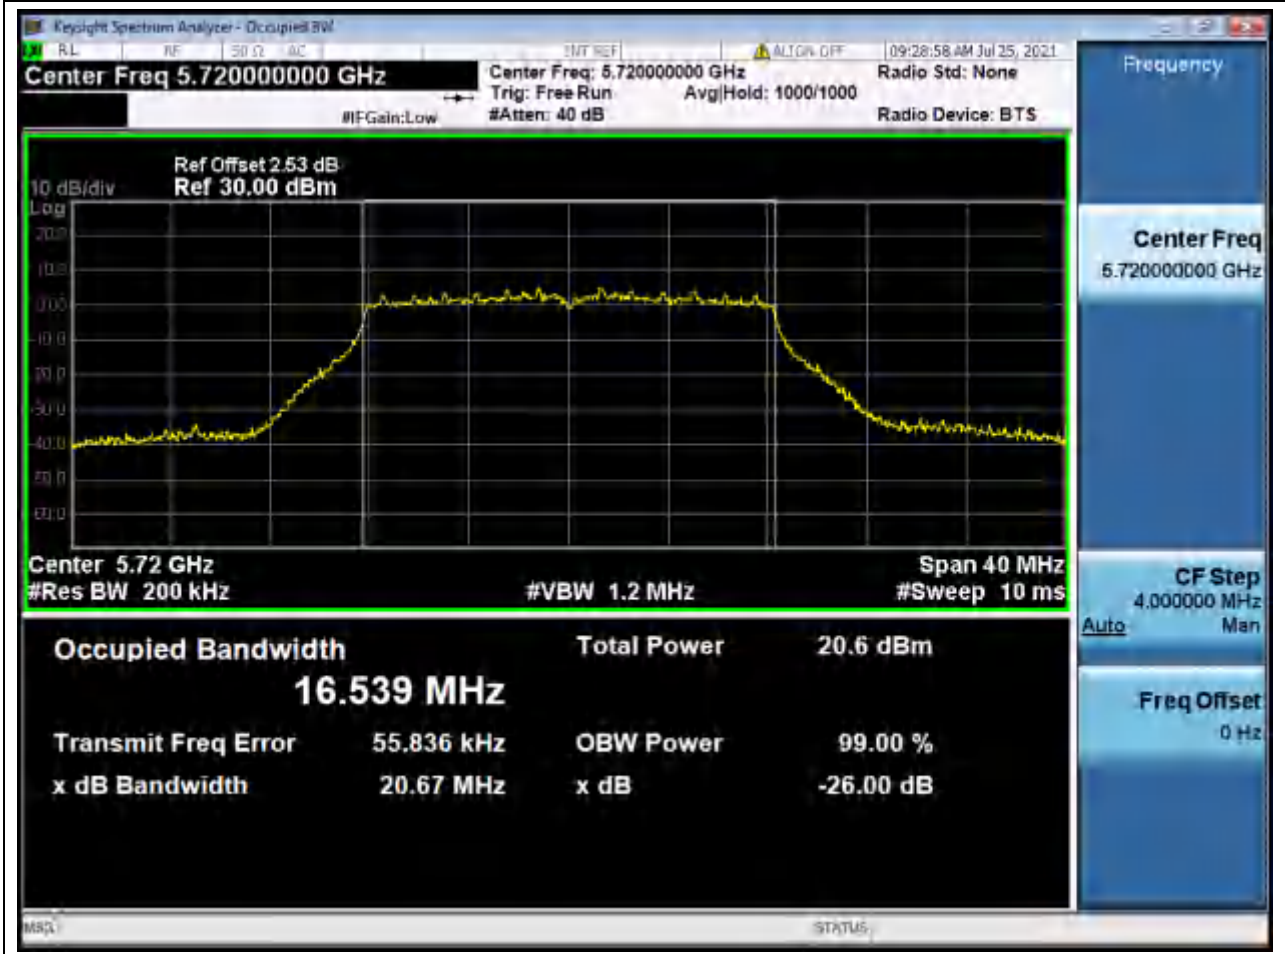

32. 802.11a_20M_Band3_CH144

32.1. A.2.2-99% Bandwidth(NTNV)

Center Frequency (MHz)	OBW Power (%)	RBW (MHz)	Detector	Limit (MHz)	OBW (MHz)	Verdict
5720	99	0.2	Peak	0	16.5386	Unknown