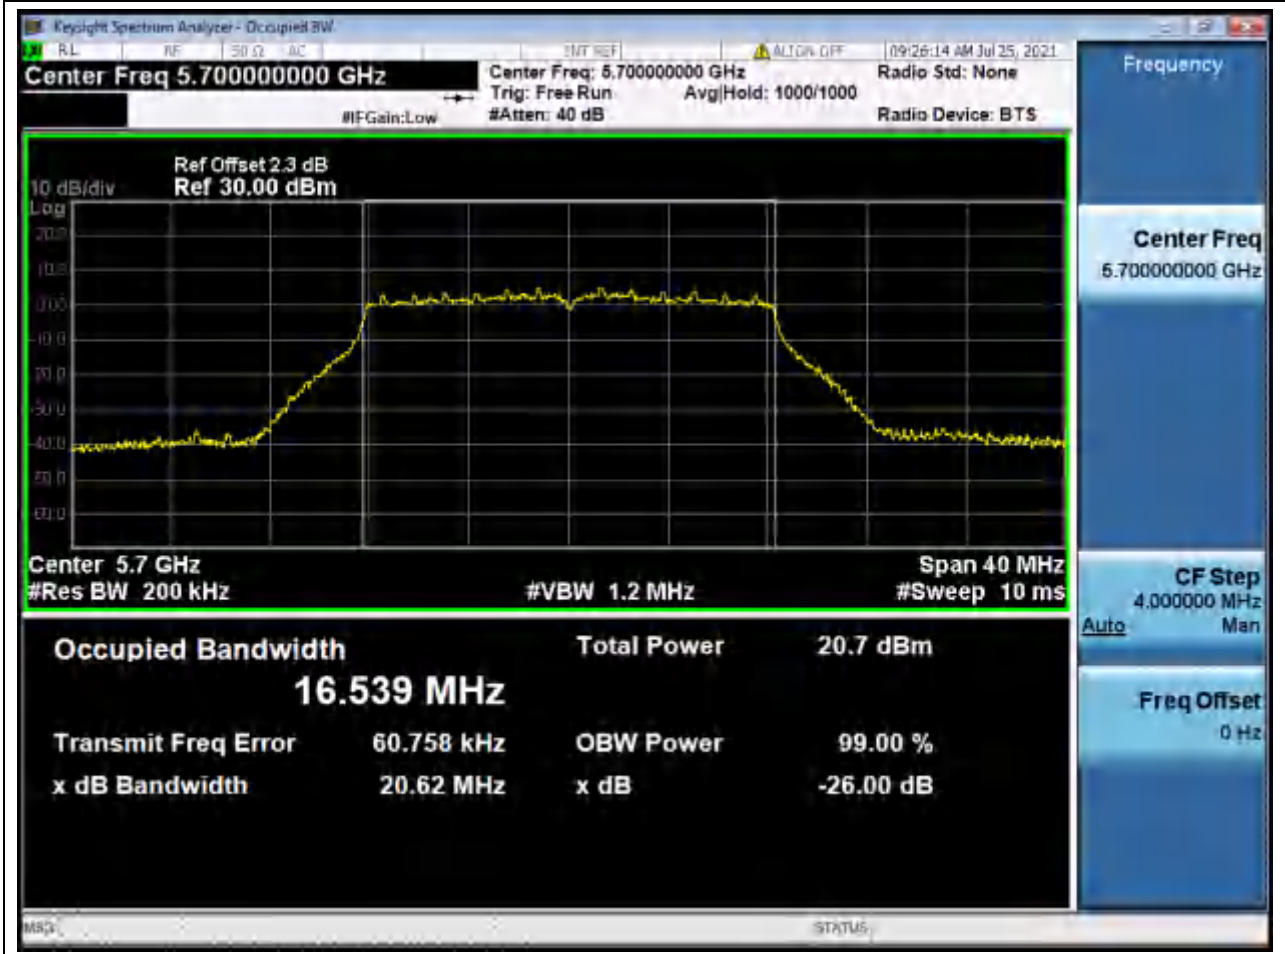

31. 802.11a_20M_Band3_H

31.1. A.2.2-99% Bandwidth(NTNV)

Center Frequency (MHz)	OBW Power (%)	RBW (MHz)	Detector	Limit (MHz)	OBW (MHz)	Verdict
5700	99	0.2	Peak	0	16.538694	Unknown