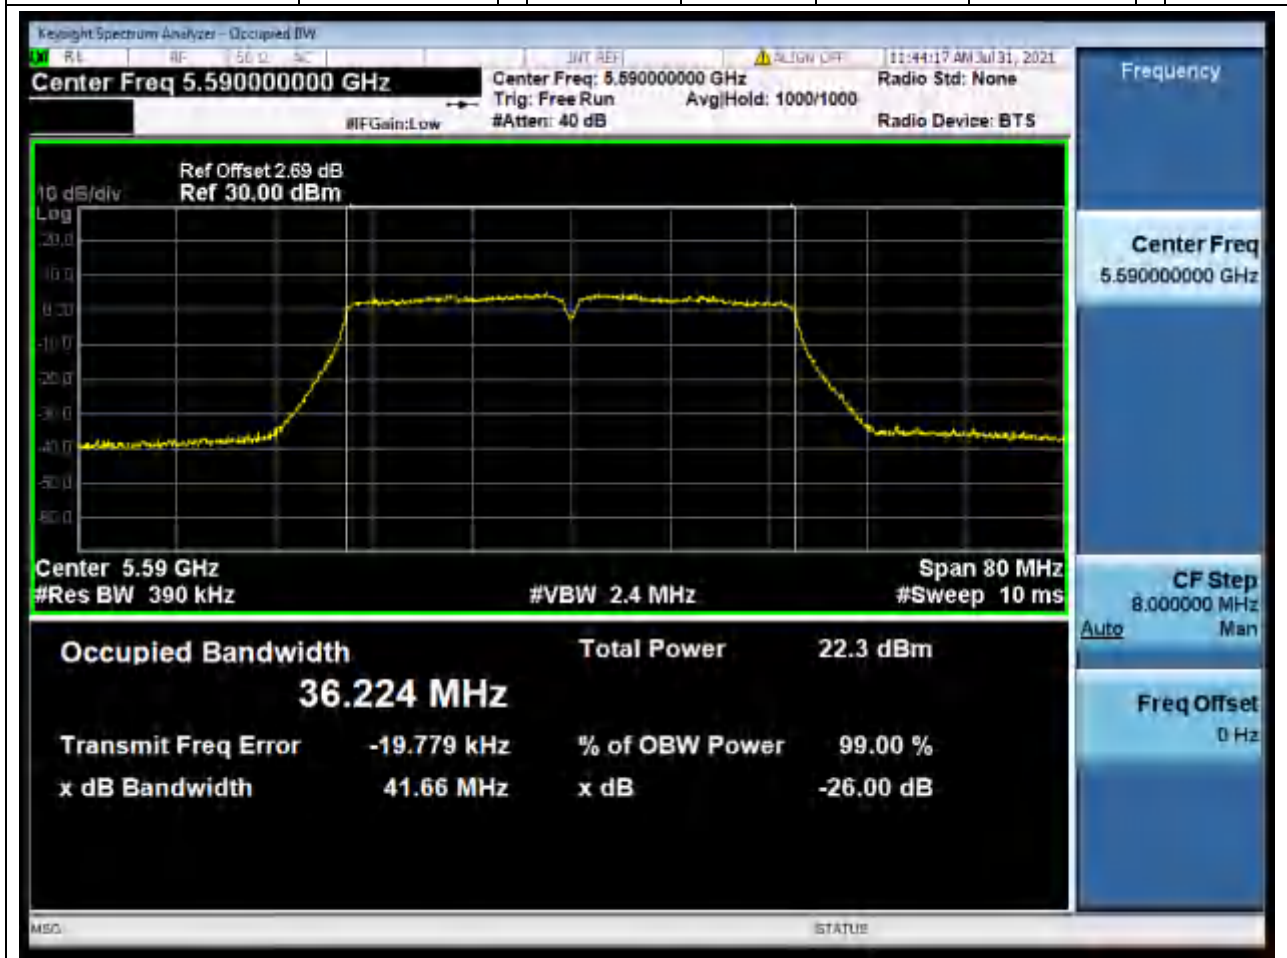

48. 802.11ac_40M_Band3_M

48.1. A.2.2-99% Bandwidth(NTNV)

Center Frequency (MHz)	OBW Power (%)	RBW (MHz)	Detector	Limit (MHz)	OBW (MHz)	Verdict
5590	99	0.39	Peak	0	36.224476	Unknown