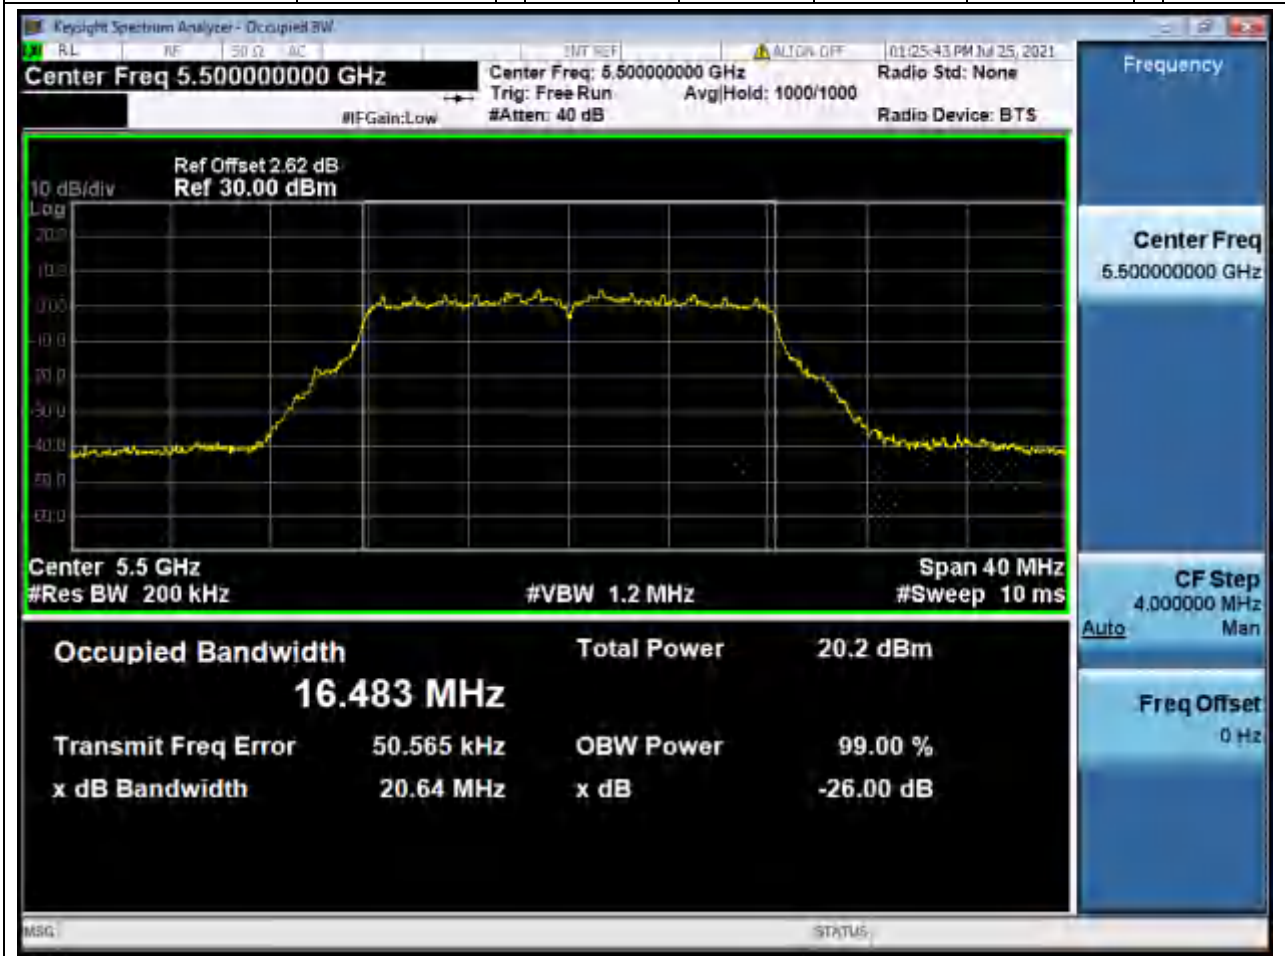

29. 802.11a_20M_Band3_L

29.1. A.2.2-99% Bandwidth(NTNV)

Center Frequency (MHz)	OBW Power (%)	RBW (MHz)	Detector	Limit (MHz)	OBW (MHz)	Verdict
5500	99	0.2	Peak	0	16.482763	Unknown