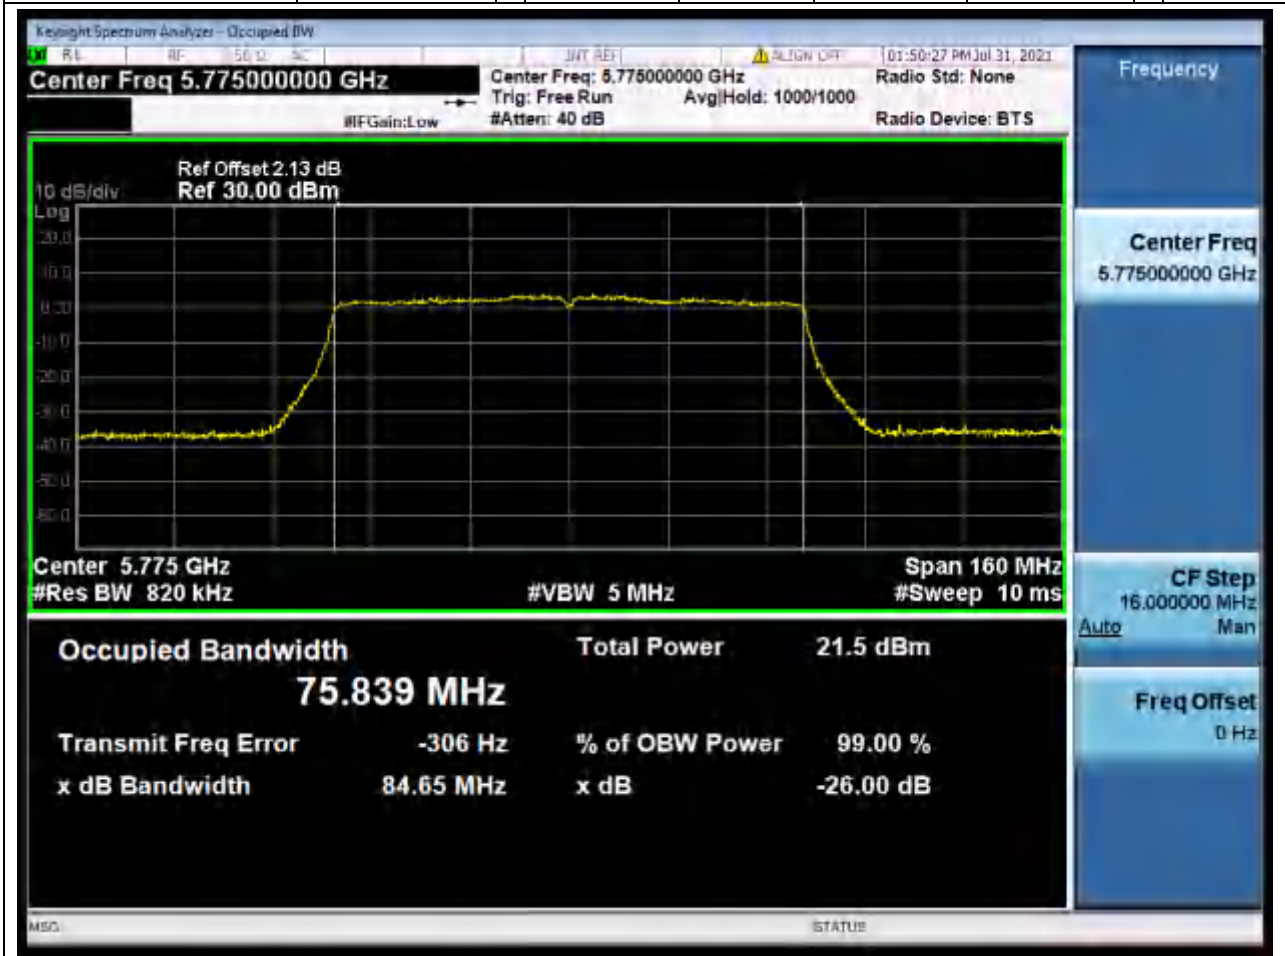

67. 802.11ac_80M_Band4_M

67.1. A.2.2-99% Bandwidth(NTNV)

Center Frequency (MHz)	OBW Power (%)	RBW (MHz)	Detector	Limit (MHz)	OBW (MHz)	Verdict
5775	99	0.82	Peak	0	75.839255	Unknown