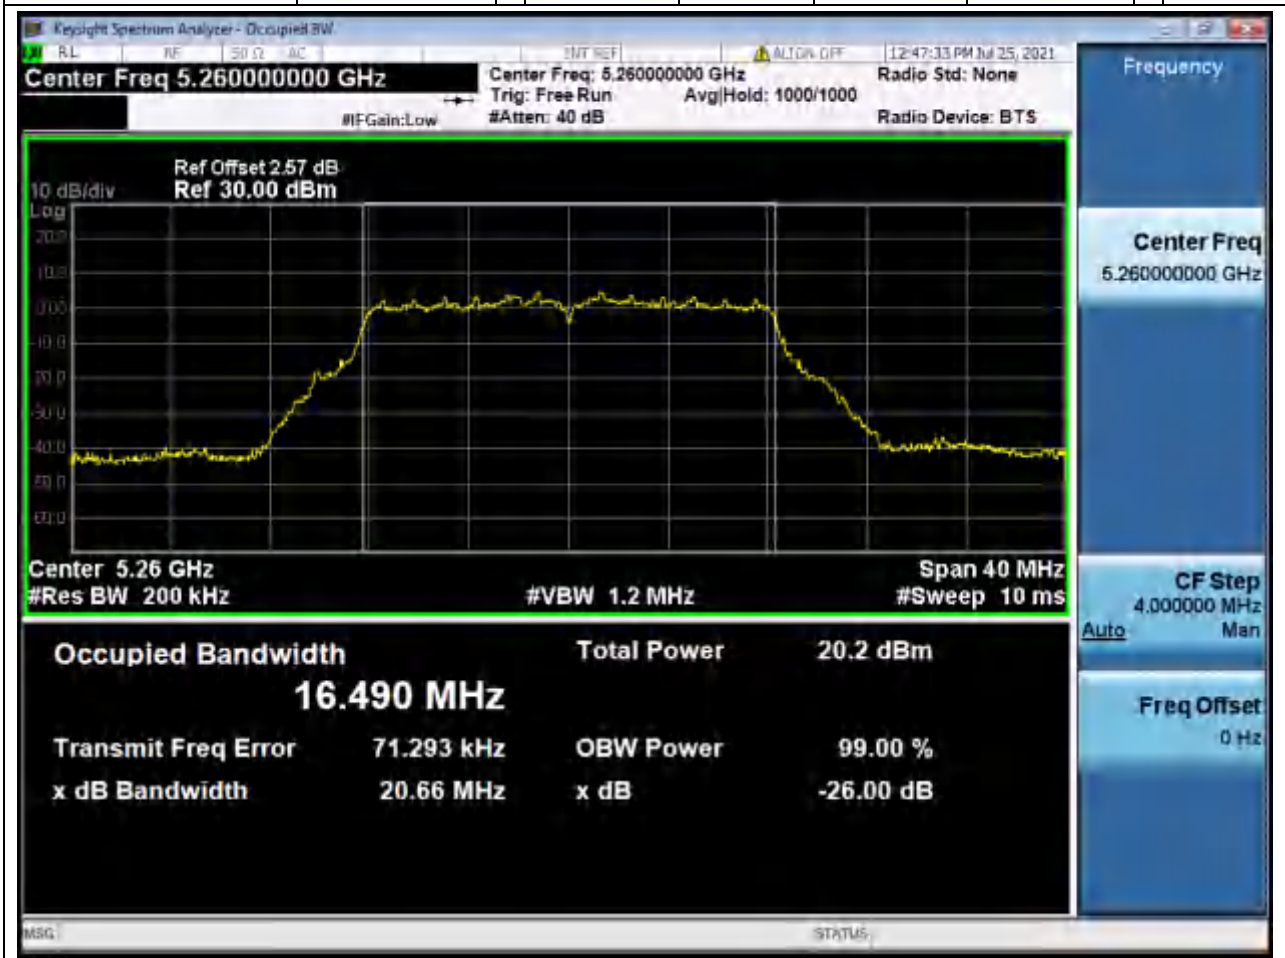

15. 802.11a_20M_Band2_L

15.1. A.2.2-99% Bandwidth(NTNV)

Center Frequency (MHz)	OBW Power (%)	RBW (MHz)	Detector	Limit (MHz)	OBW (MHz)	Verdict
5260	99	0.2	Peak	0	16.490371	Unknown