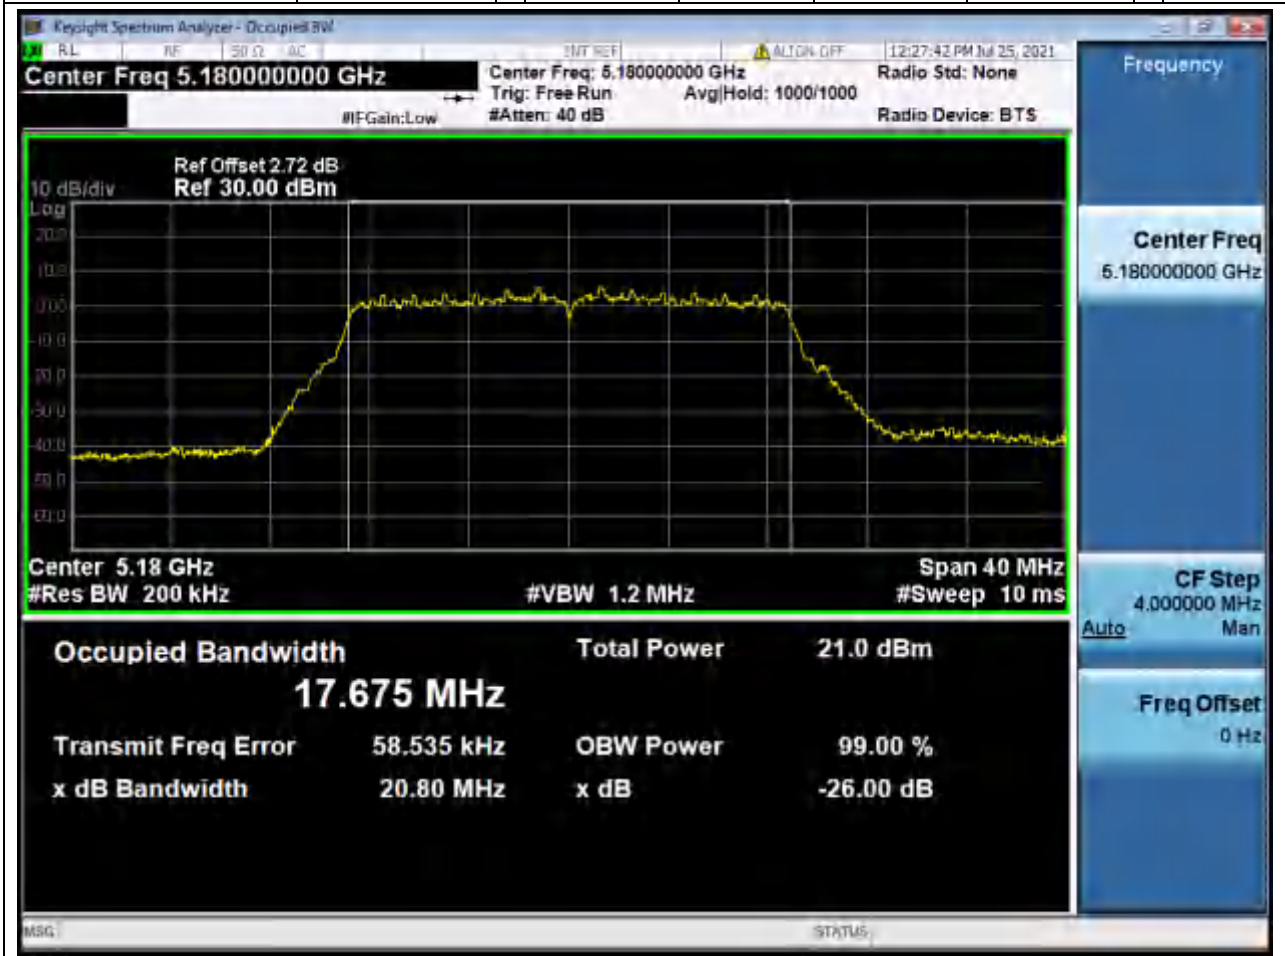

9. 802.11ac_20M_Band1_L

9.1. A.2.2-99% Bandwidth(NTNV)

Center Frequency (MHz)	OBW Power (%)	RBW (MHz)	Detector	Limit (MHz)	OBW (MHz)	Verdict
5180	99	0.2	Peak	0	17.674919	Unknown