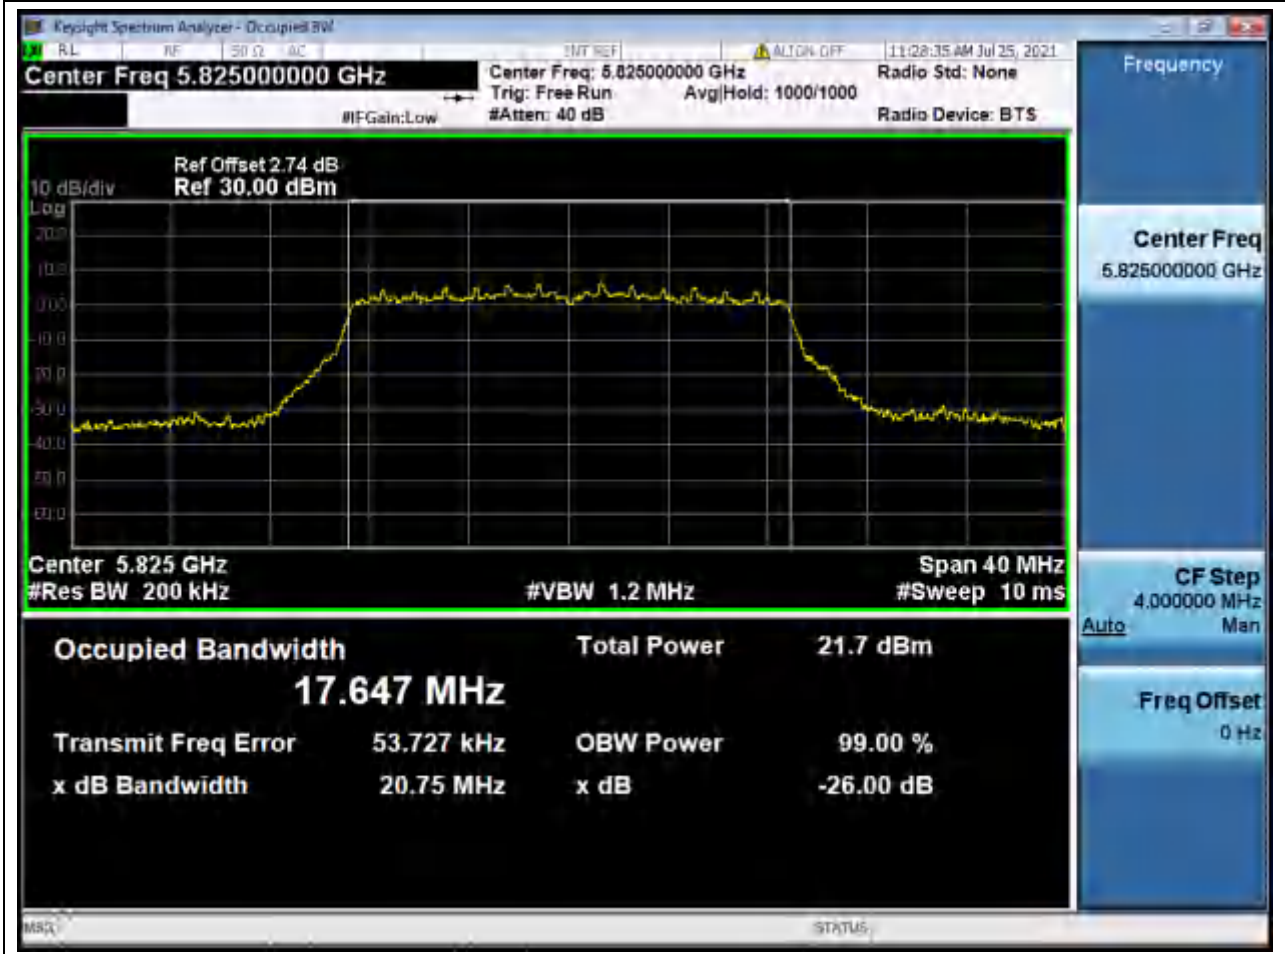

59. 802.11n_20M_Band4_H

59.1. A.2.2-99% Bandwidth(NTNV)

Center Frequency (MHz)	OBW Power (%)	RBW (MHz)	Detector	Limit (MHz)	OBW (MHz)	Verdict
5825	99	0.2	Peak	0	17.64723	Unknown