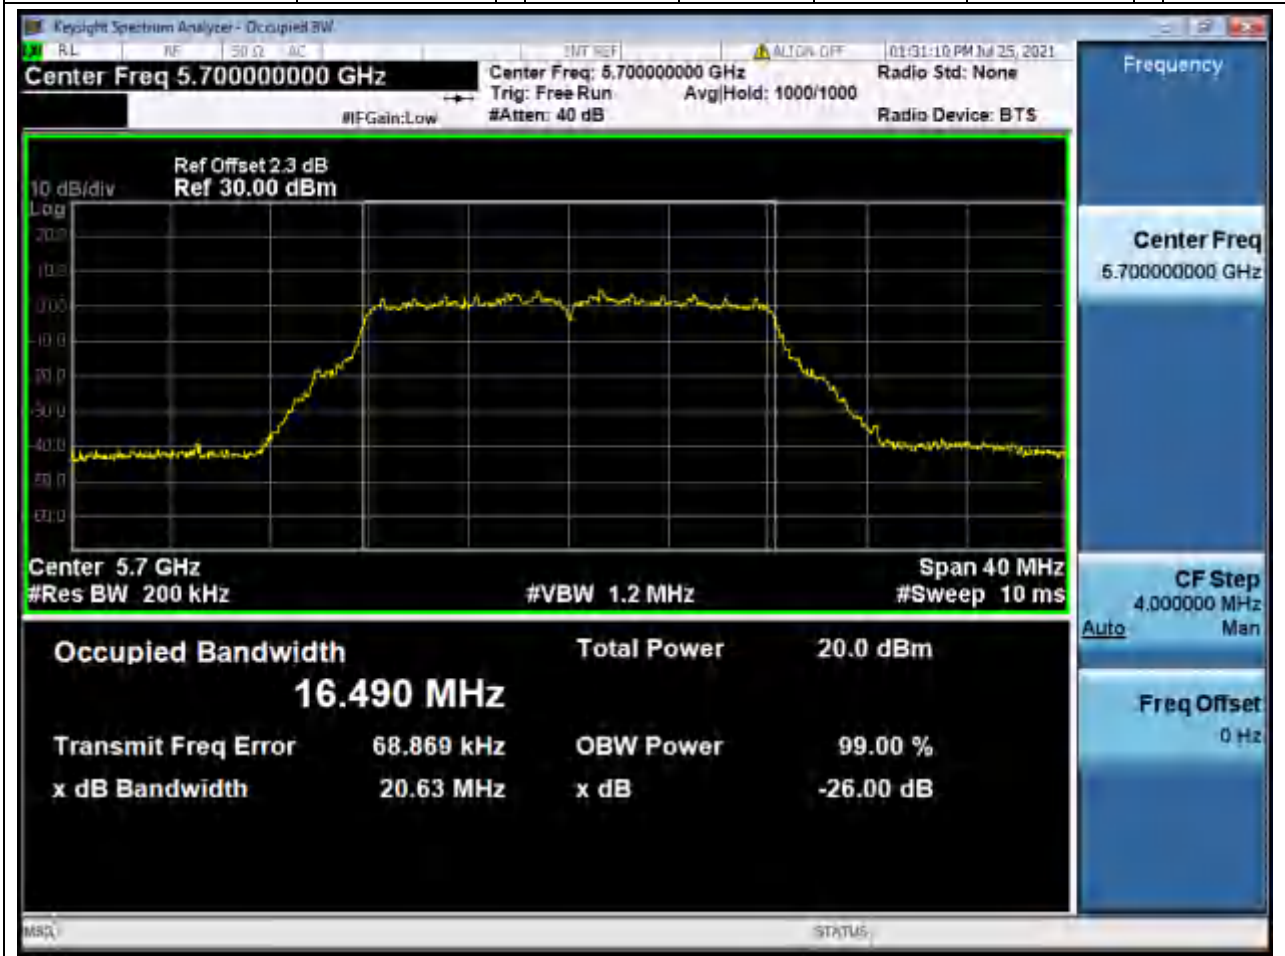

31. 802.11a_20M_Band3_H

31.1. A.2.2-99% Bandwidth(NTNV)

Center Frequency (MHz)	OBW Power (%)	RBW (MHz)	Detector	Limit (MHz)	OBW (MHz)	Verdict
5700	99	0.2	Peak	0	16.489974	Unknown