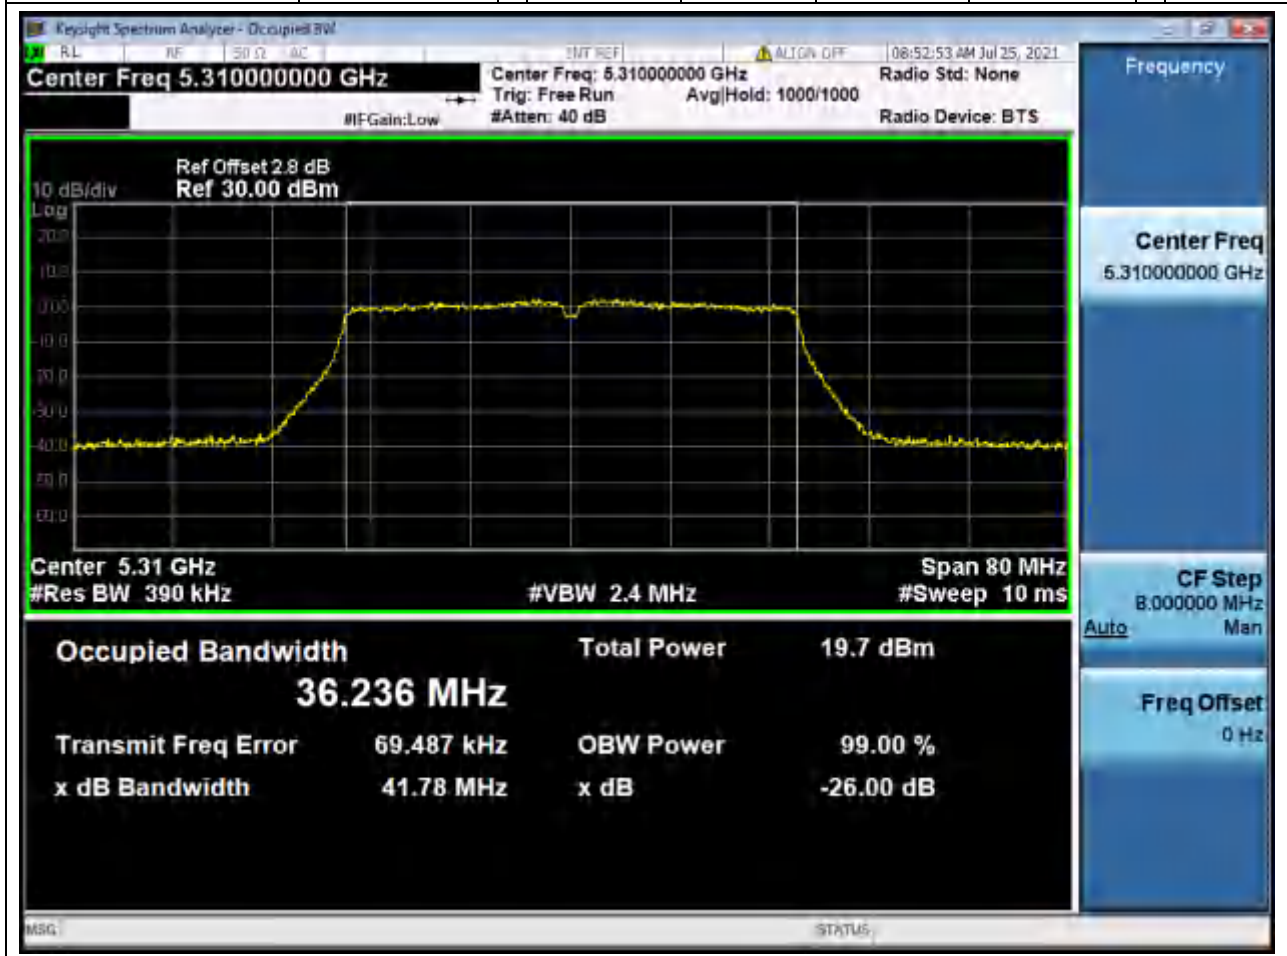

22. 802.11n_40M_Band2_H

22.1. A.2.2-99% Bandwidth(NTNV)

Center Frequency (MHz)	OBW Power (%)	RBW (MHz)	Detector	Limit (MHz)	OBW (MHz)	Verdict
5310	99	0.39	Peak	0	36.236334	Unknown