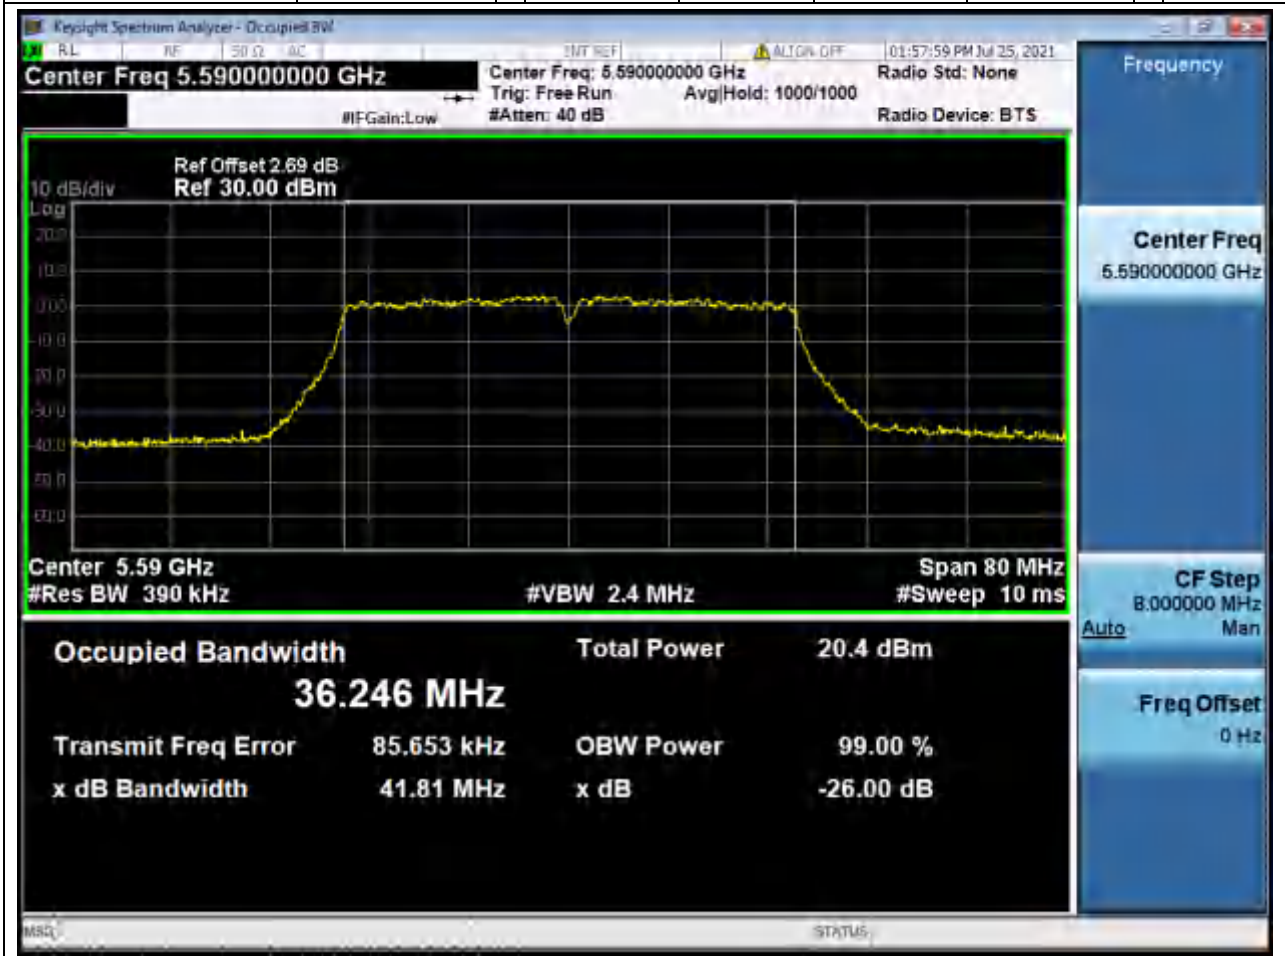

39. 802.11n_40M_Band3_M

39.1. A.2.2-99% Bandwidth(NTNV)

Center Frequency (MHz)	OBW Power (%)	RBW (MHz)	Detector	Limit (MHz)	OBW (MHz)	Verdict
5590	99	0.39	Peak	0	36.246222	Unknow