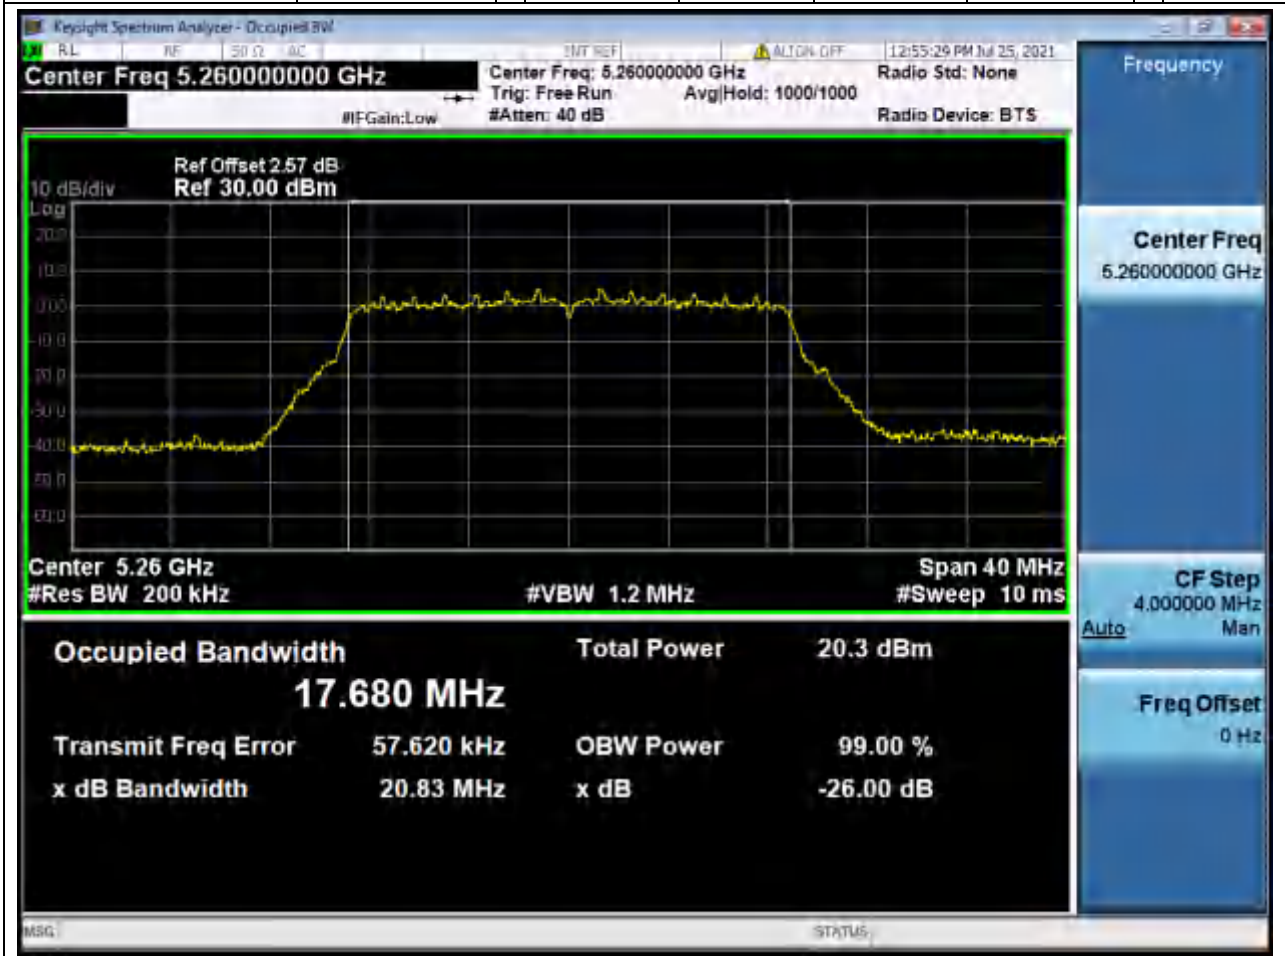

18. 802.11n_20M_Band2_L

18.1. A.2.2-99% Bandwidth(NTNV)

Center Frequency (MHz)	OBW Power (%)	RBW (MHz)	Detector	Limit (MHz)	OBW (MHz)	Verdict
5260	99	0.2	Peak	0	17.679569	Unknown