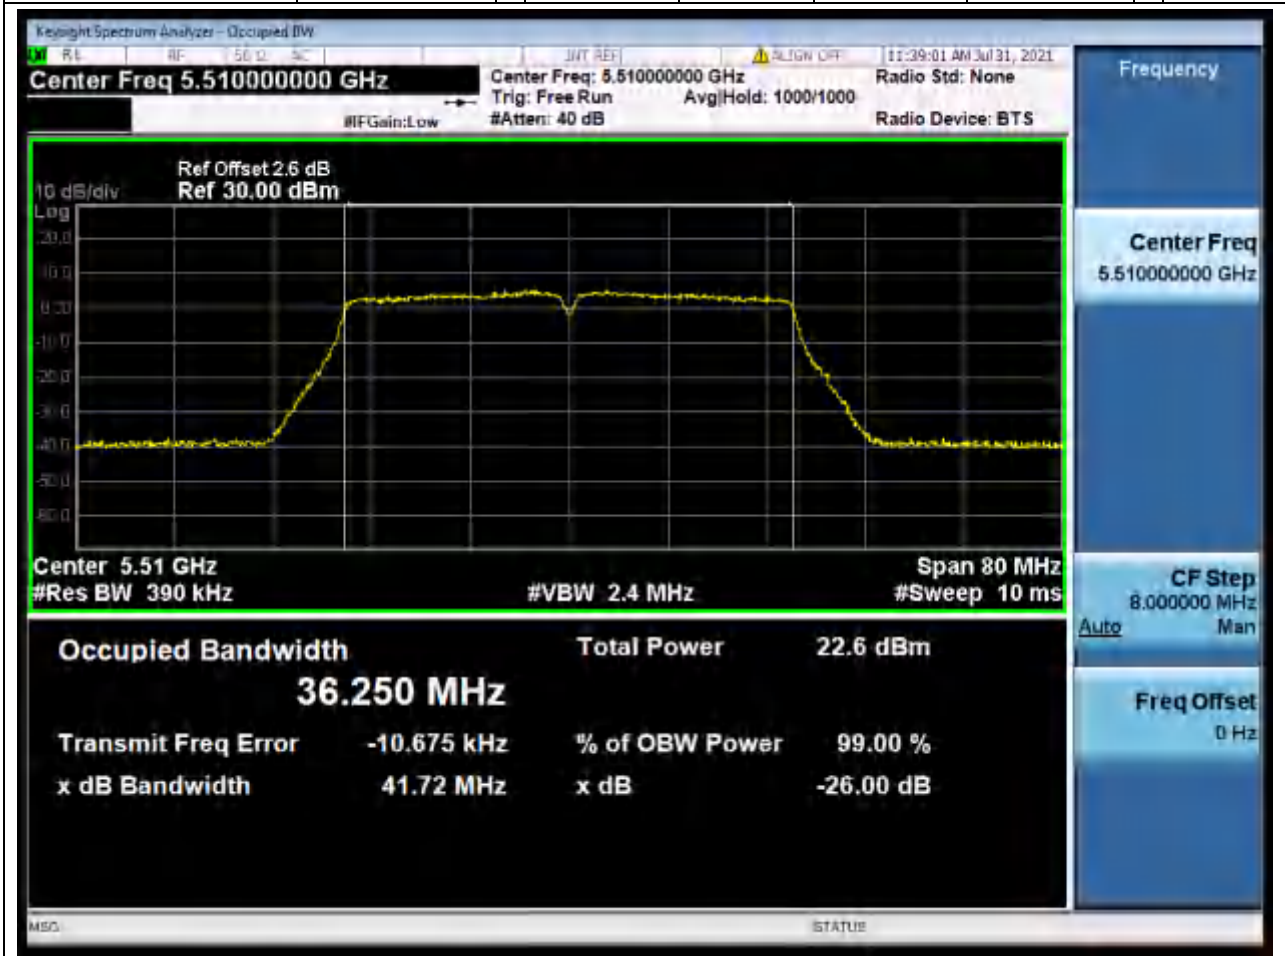

46.1. A.2.2-99% Bandwidth(NTNV)

Center Frequency (MHz)	OBW Power (%)	RBW (MHz)	Detector	Limit (MHz)	OBW (MHz)	Verdict
5510	99	0.39	Peak	0	36.249677	Unknown

48. 802.11ac_40M_Band3_M

48.1. A.2.2-99% Bandwidth(NTNV)