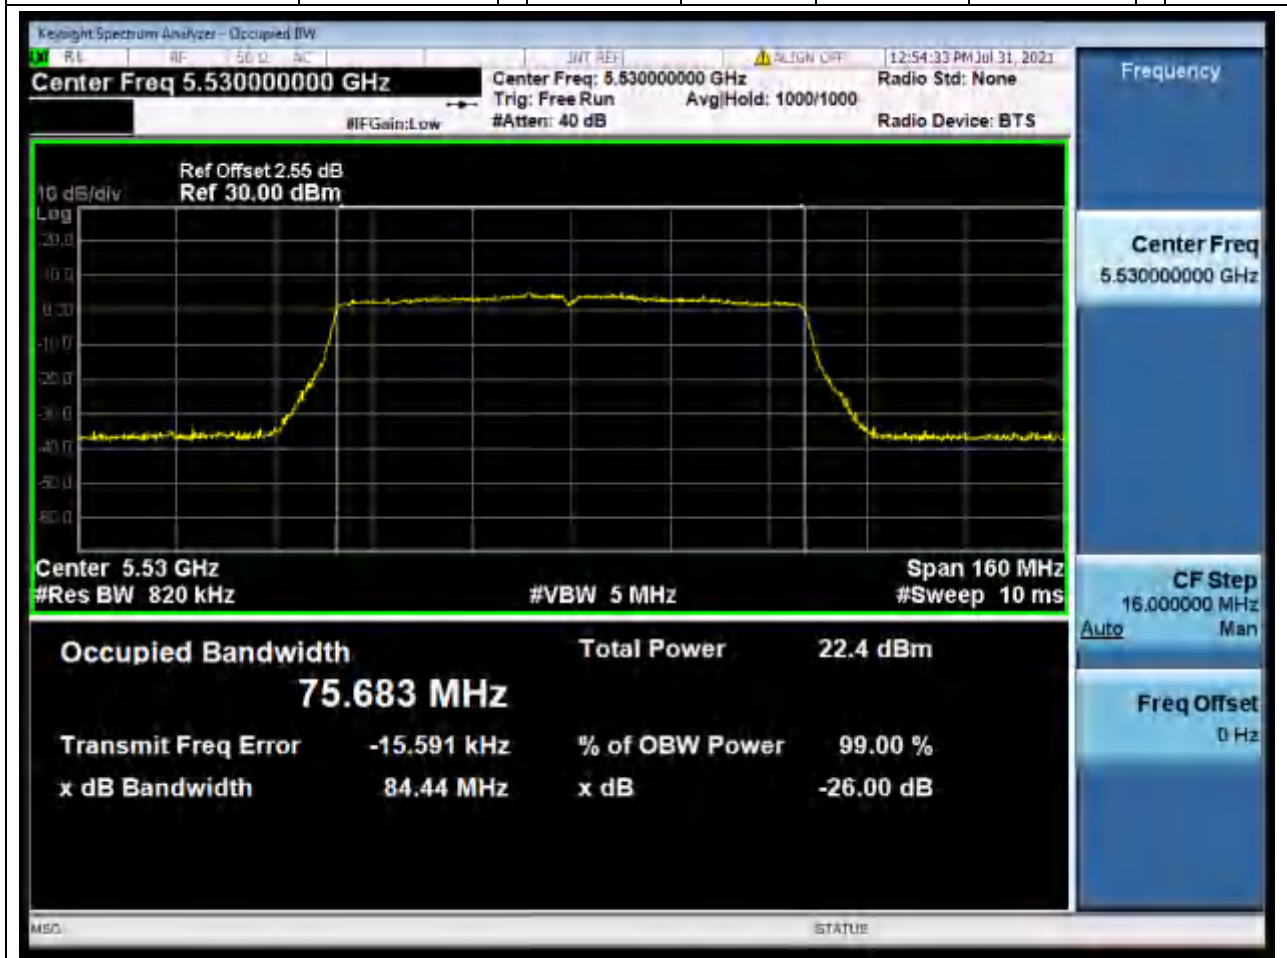

51.1. A.2.2-99% Bandwidth(NTNV)

Center Frequency (MHz)	OBW Power (%)	RBW (MHz)	Detector	Limit (MHz)	OBW (MHz)	Verdict
5530	99	0.82	Peak	0	75.682546	Unknow

52. 802.11ac_80M_Band3_M

52.1. A.2.2-99% Bandwidth(NTNV)