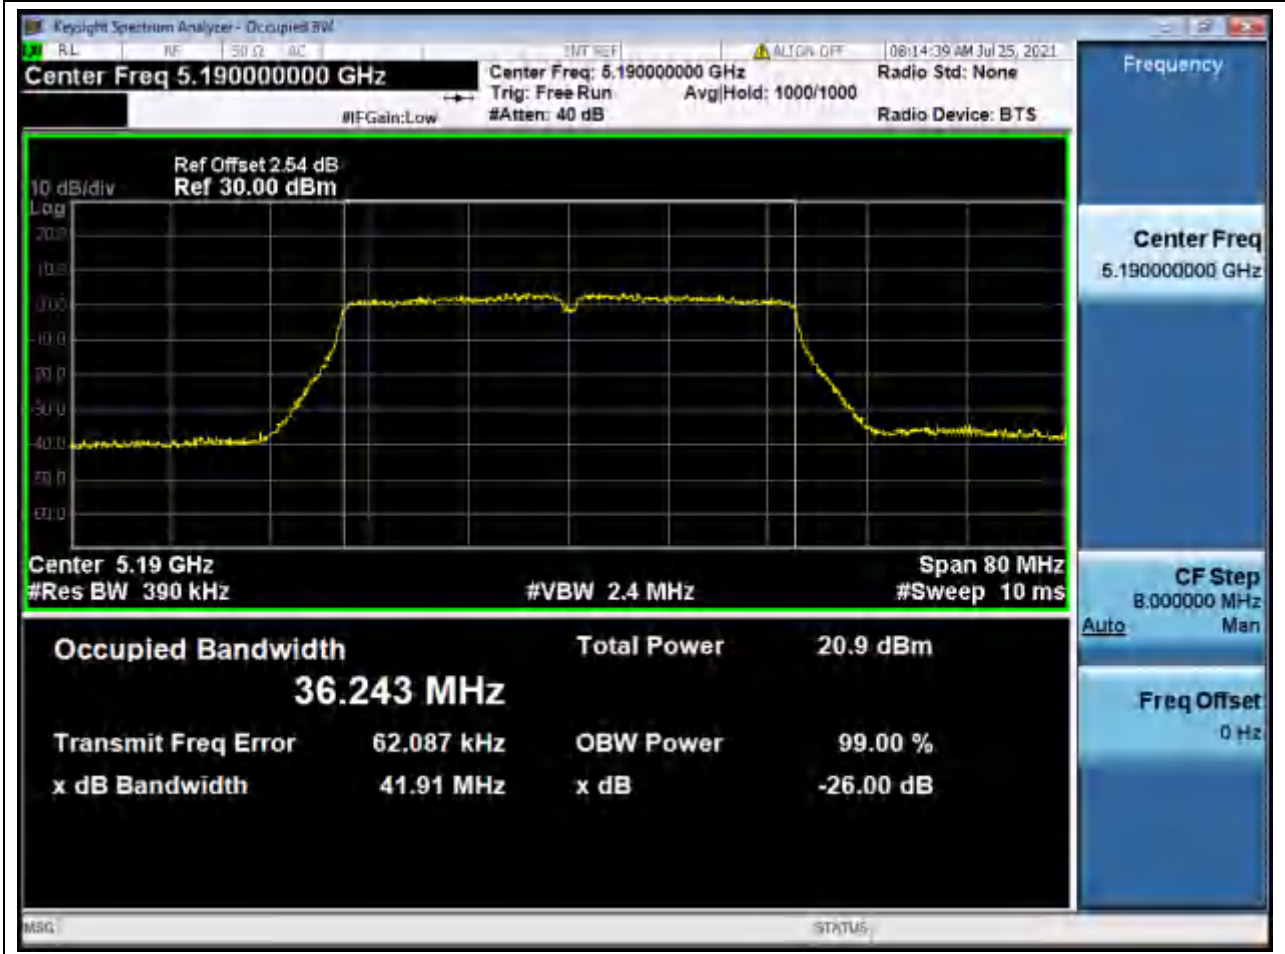

12. 802.11ac_40M_Band1_L

12.1. A.2.2-99% Bandwidth(NTNV)

Center Frequency (MHz)	OBW Power (%)	RBW (MHz)	Detector	Limit (MHz)	OBW (MHz)	Verdict
5190	99	0.39	Peak	0	36.242853	Unknown