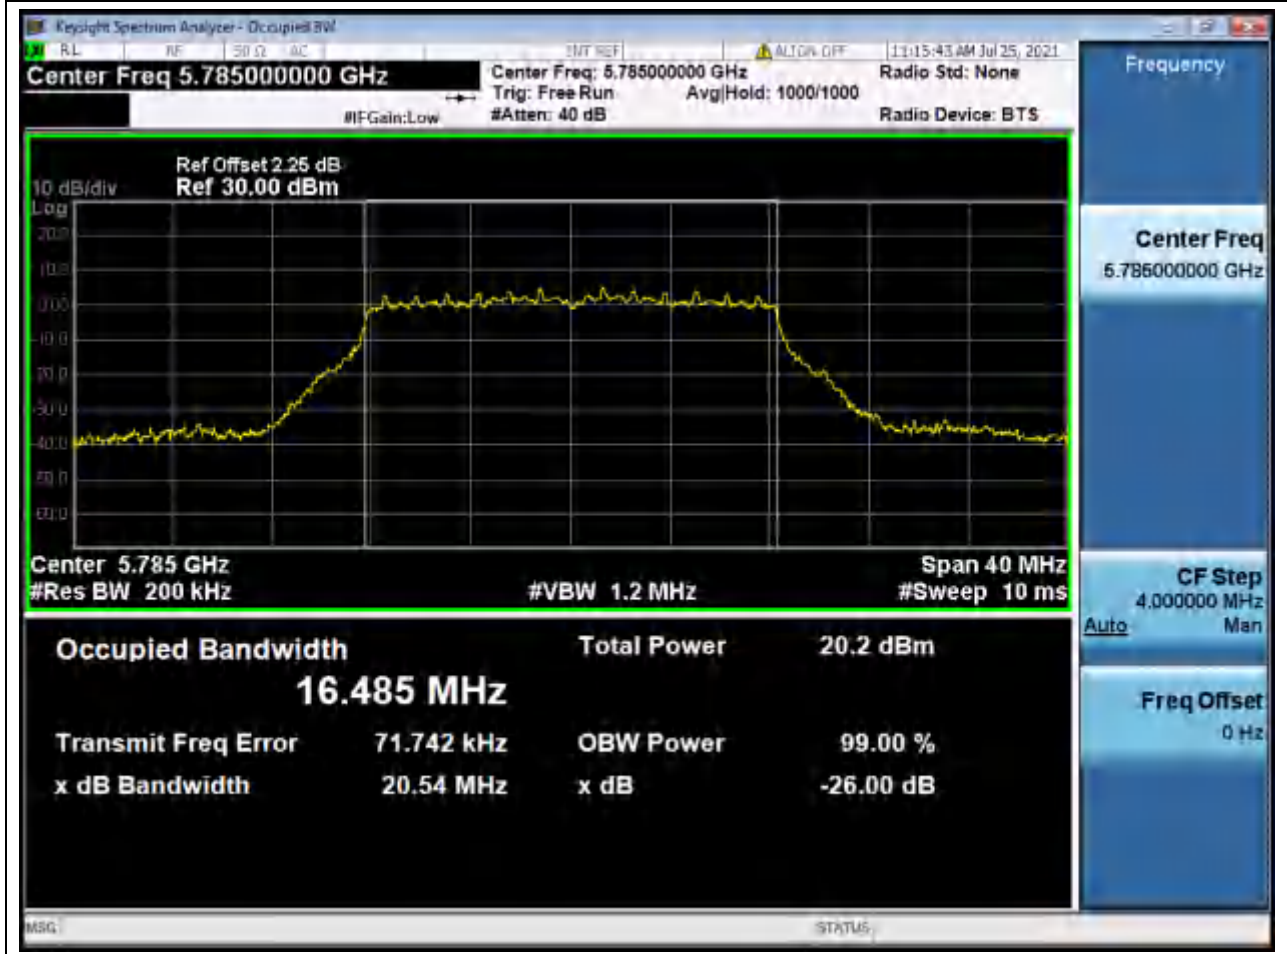

55. 802.11a_20M_Band4_M

55.1. A.2.2-99% Bandwidth(NTNV)

Center Frequency (MHz)	OBW Power (%)	RBW (MHz)	Detector	Limit (MHz)	OBW (MHz)	Verdict
5785	99	0.2	Peak	0	16.48518	Unknow