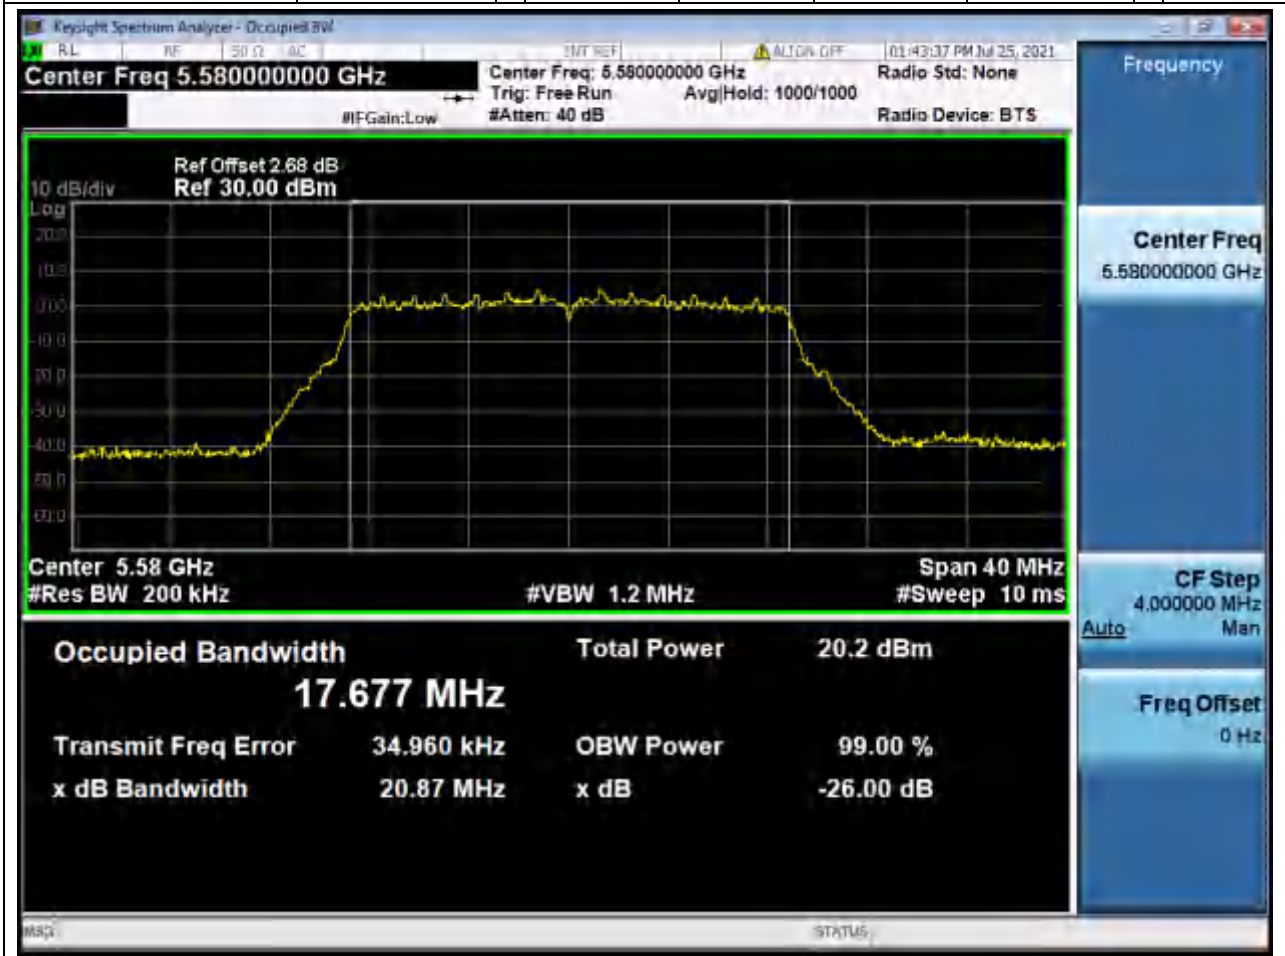

34. 802.11n_20M_Band3_M

34.1. A.2.2-99% Bandwidth(NTNV)

Center Frequency (MHz)	OBW Power (%)	RBW (MHz)	Detector	Limit (MHz)	OBW (MHz)	Verdict
5580	99	0.2	Peak	0	17.676591	Unknow