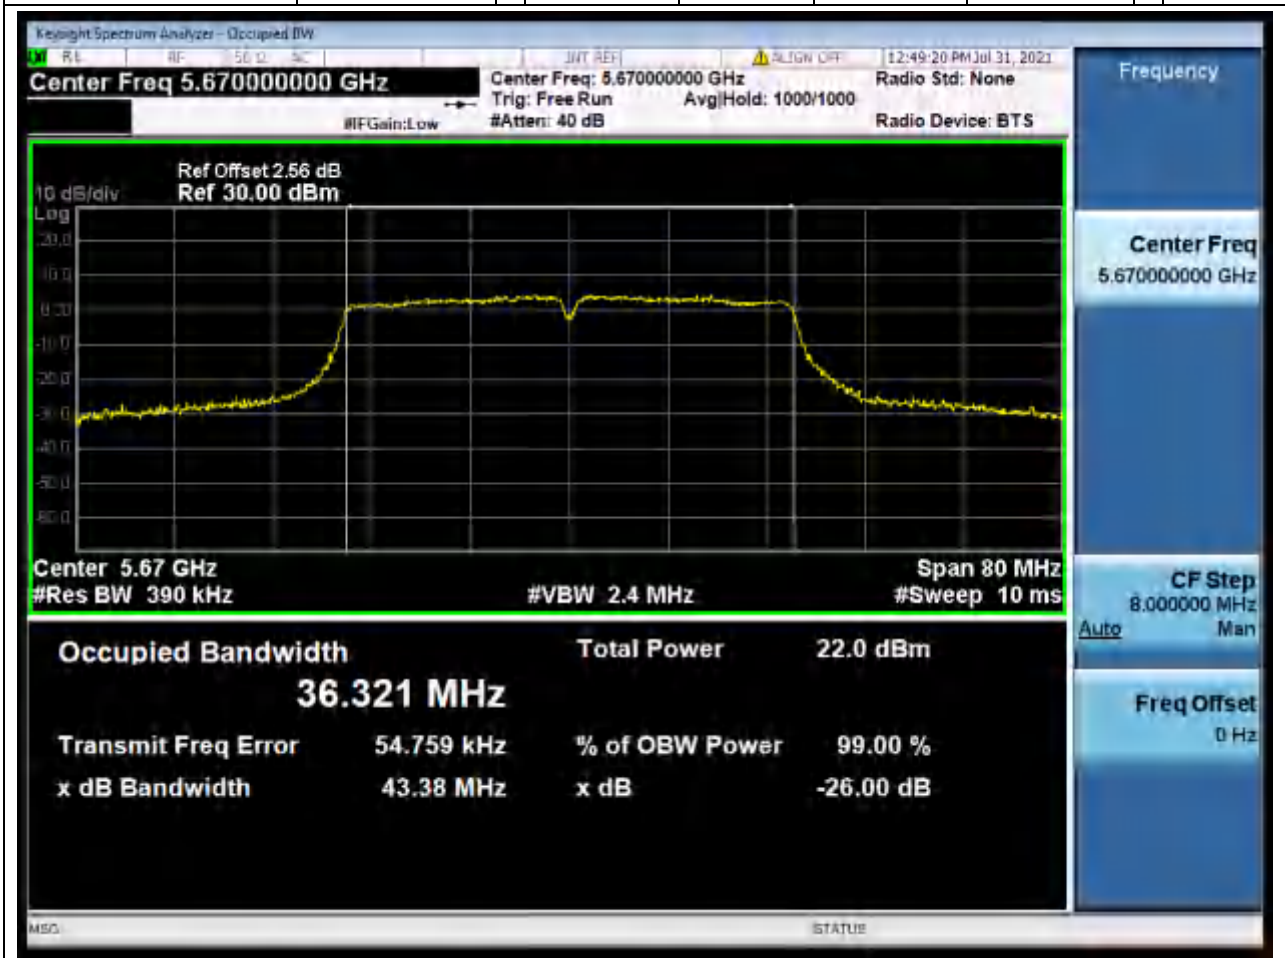

49. 802.11ac_40M_Band3_H

49.1. A.2.2-99% Bandwidth(NTNV)

Center Frequency (MHz)	OBW Power (%)	RBW (MHz)	Detector	Limit (MHz)	OBW (MHz)	Verdict
5670	99	0.39	Peak	0	36.320668	Unknown