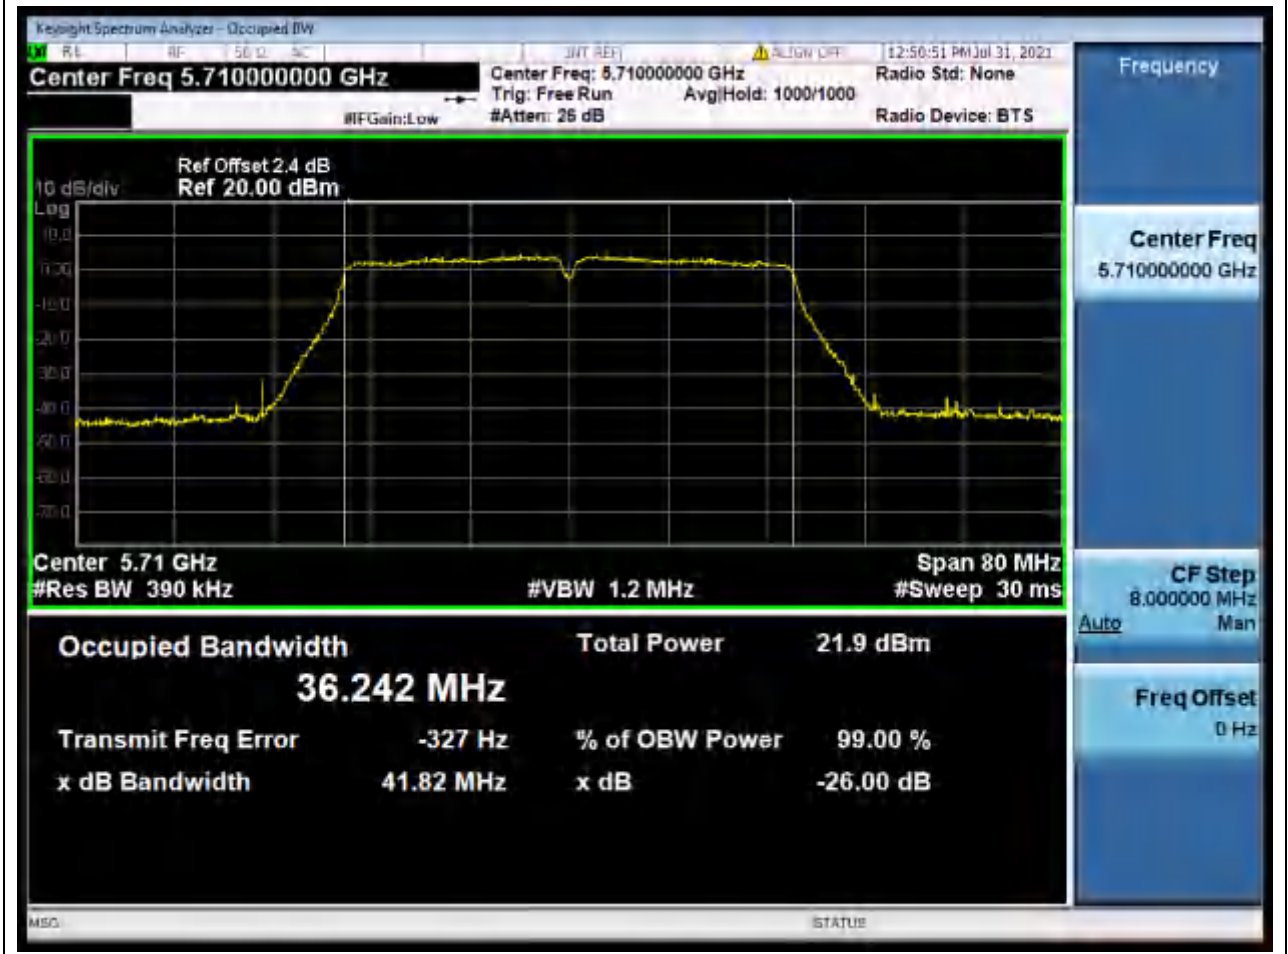

50. 802.11ac_40M_Band3_CH142

50.1. A.2-26dB Bandwidth(NTNV)

Center Frequency (MHz)	XdB Down	RBW (MHz)	Detector	Limit (MHz)	XdB BandWidth (MHz)	Verdict
5710	26	0.39	Peak	0	41.820303	Unknow