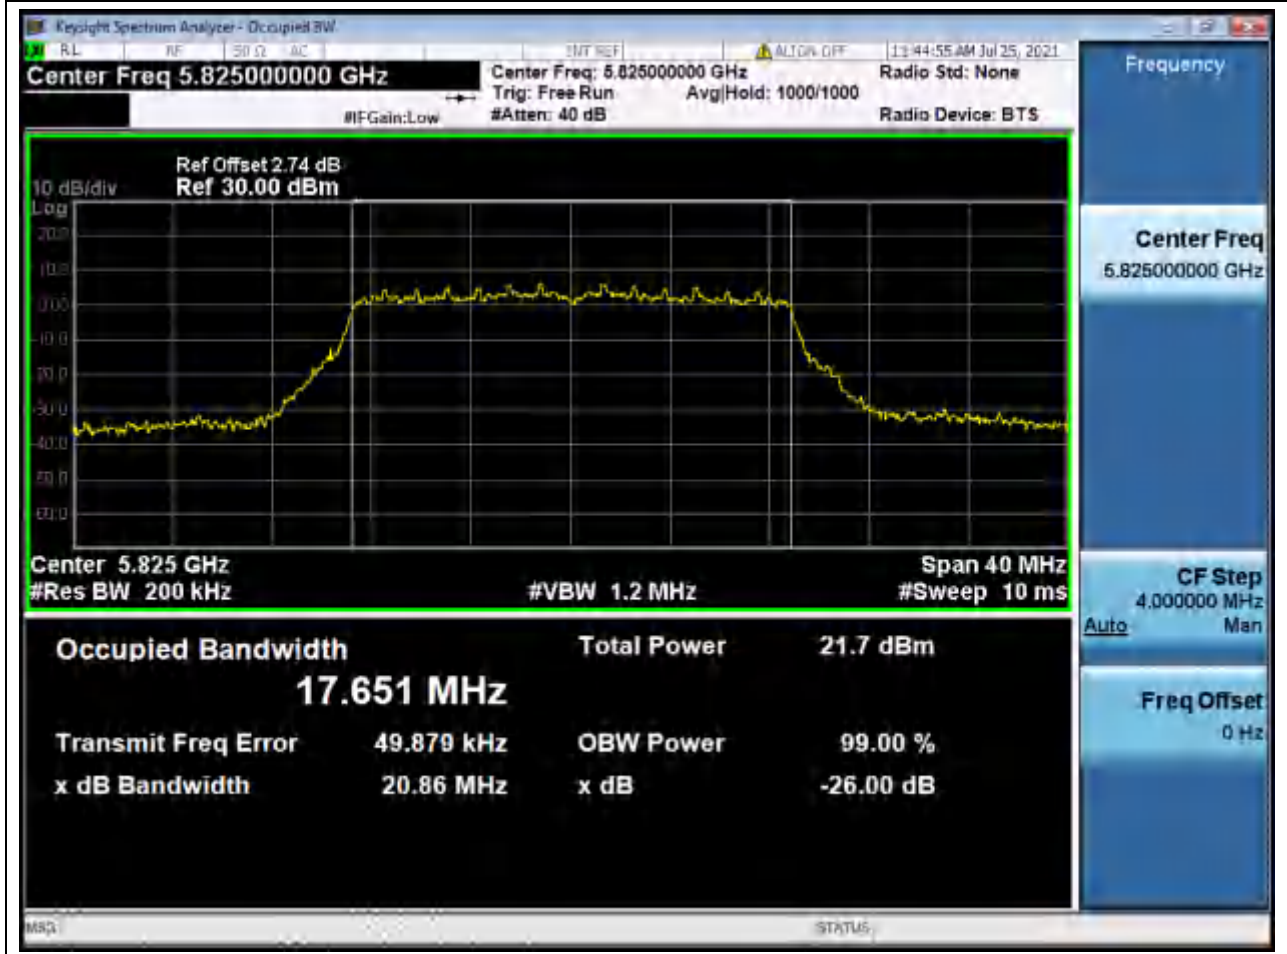

64. 802.11ac_20M_Band4_H

64.1. A.2.2-99% Bandwidth(NTNV)

Center Frequency (MHz)	OBW Power (%)	RBW (MHz)	Detector	Limit (MHz)	OBW (MHz)	Verdict
5825	99	0.2	Peak	0	17.650736	Unknown