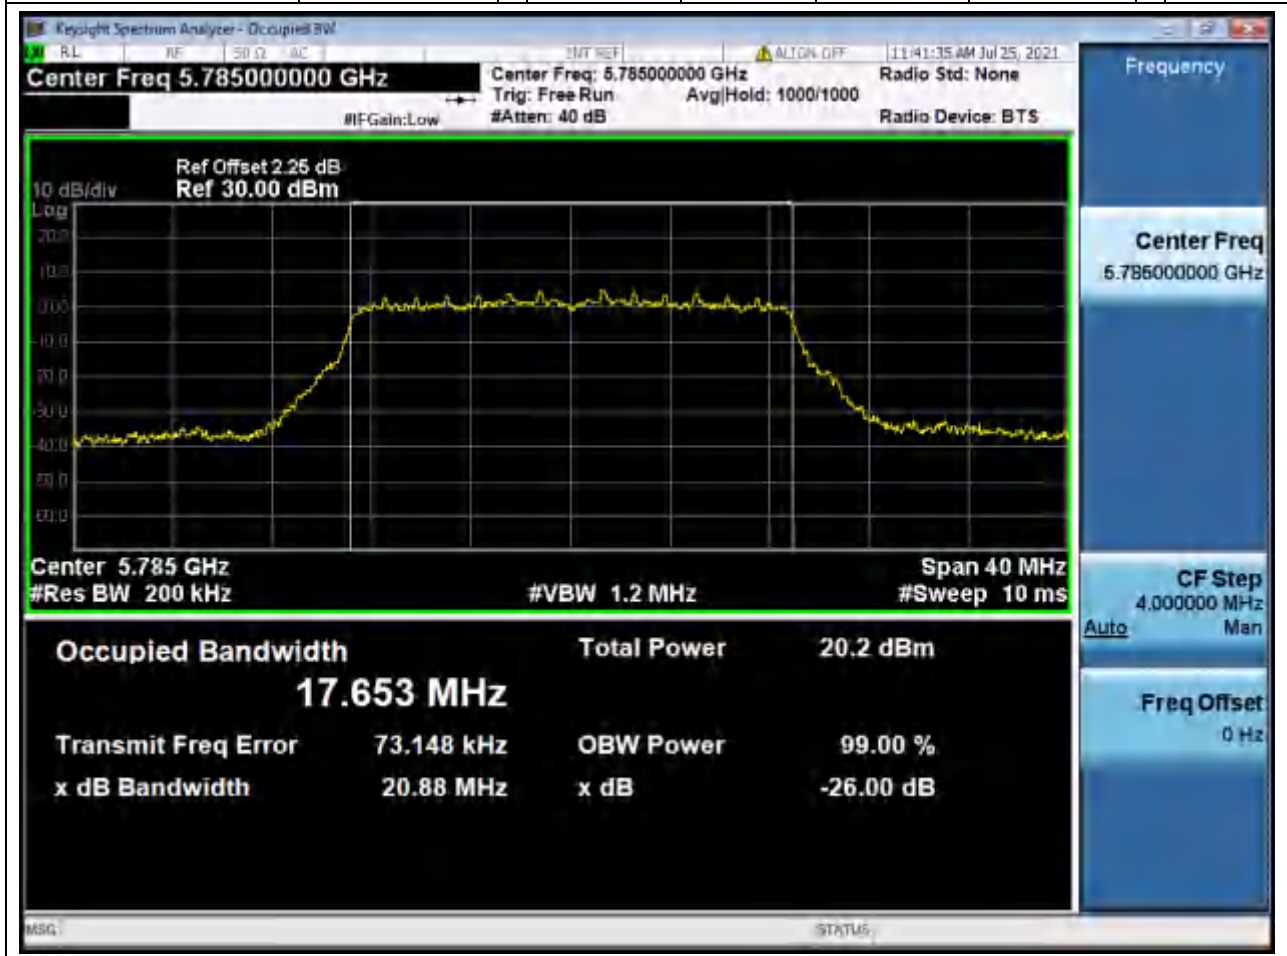

63. 802.11ac_20M_Band4_M

63.1. A.2.2-99% Bandwidth(NTNV)

Center Frequency (MHz)	OBW Power (%)	RBW (MHz)	Detector	Limit (MHz)	OBW (MHz)	Verdict
5785	99	0.2	Peak	0	17.653215	Unknown