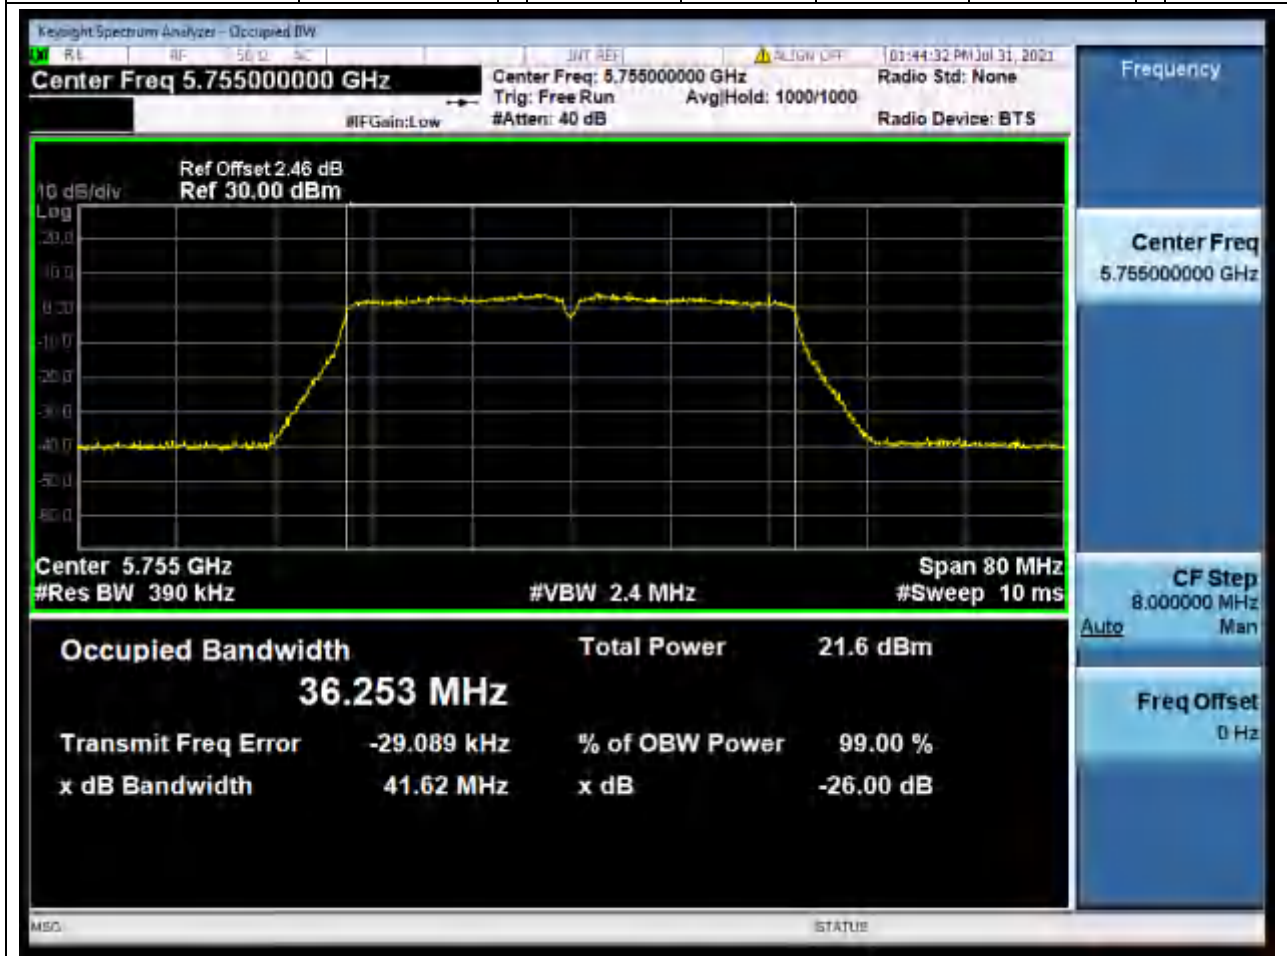

65. 802.11ac_40M_Band4_L

65.1. A.2.2-99% Bandwidth(NTNV)

Center Frequency (MHz)	OBW Power (%)	RBW (MHz)	Detector	Limit (MHz)	OBW (MHz)	Verdict
5755	99	0.39	Peak	0	36.252676	Unknown