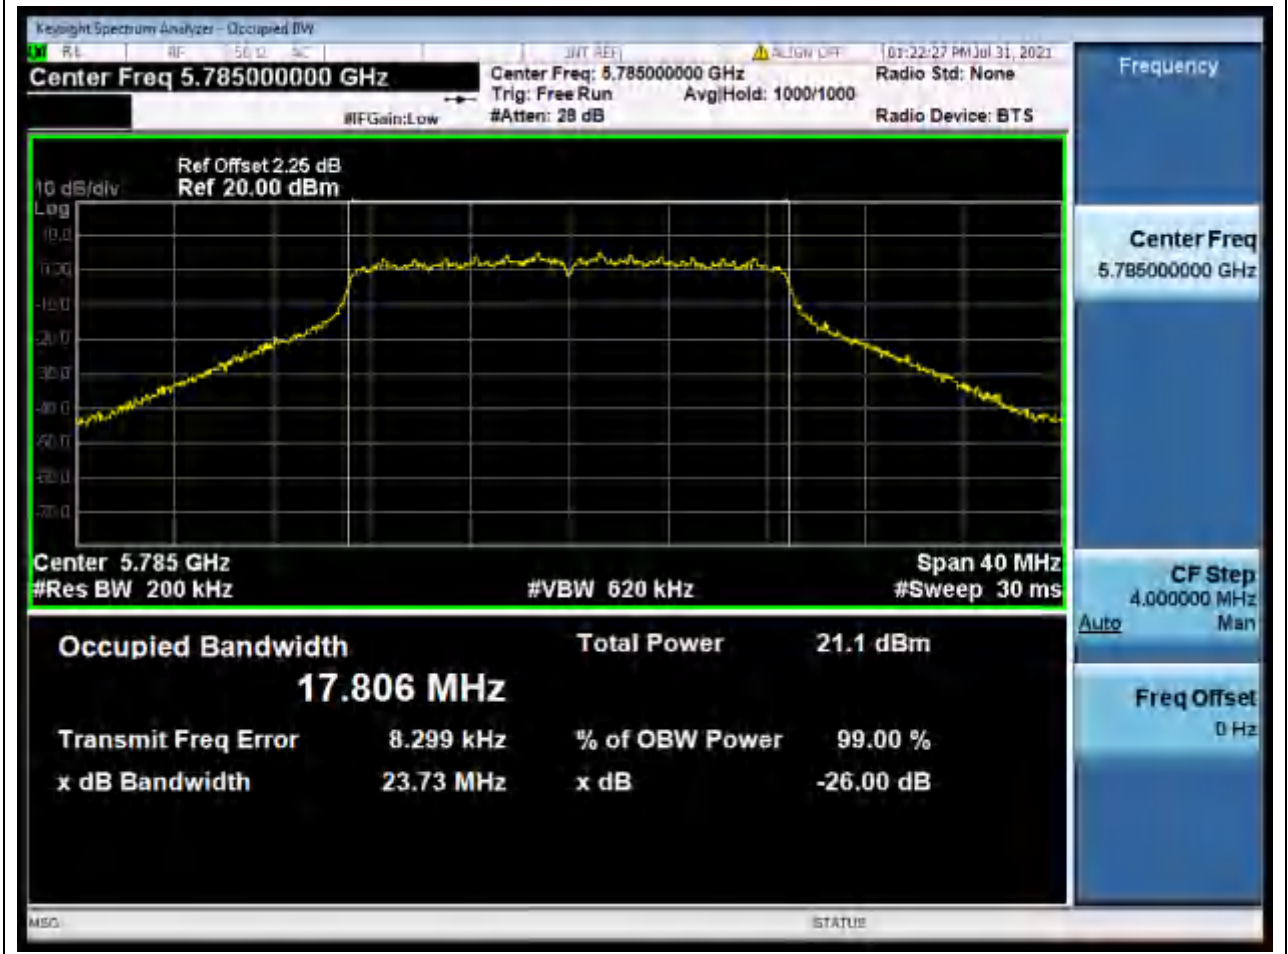

58. 802.11n_20M_Band4_M

58.1. A.2-26dB Bandwidth(NTNV)

Center Frequency (MHz)	XdB Down	RBW (MHz)	Detector	Limit (MHz)	XdB BandWidth (MHz)	Verdict
5785	26	0.2	Peak	0	23.726258	Unknow