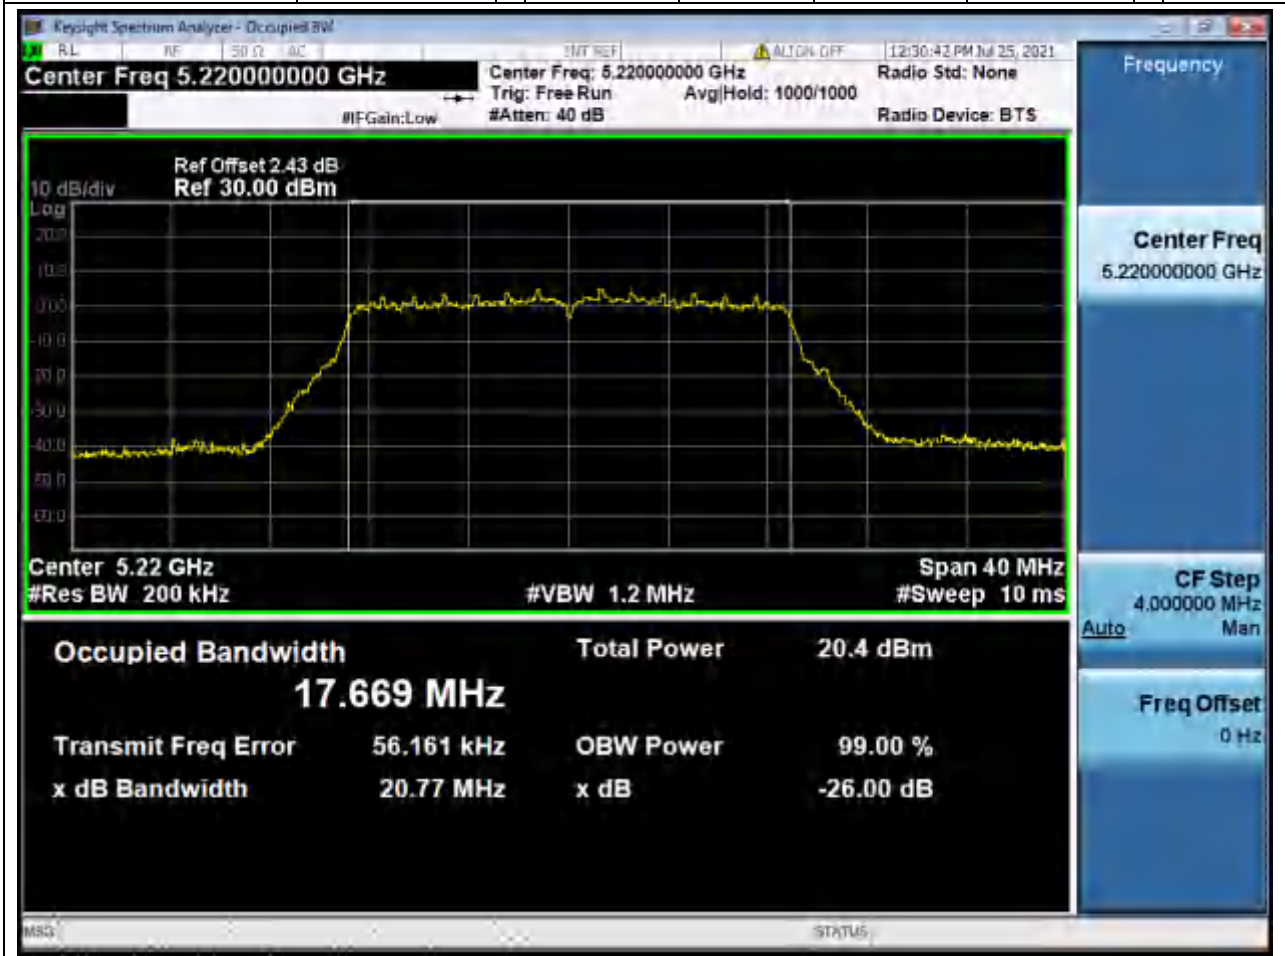

10. 802.11ac_20M_Band1_M

10.1. A.2.2-99% Bandwidth(NTNV)

Center Frequency (MHz)	OBW Power (%)	RBW (MHz)	Detector	Limit (MHz)	OBW (MHz)	Verdict
5220	99	0.2	Peak	0	17.668549	Unknown