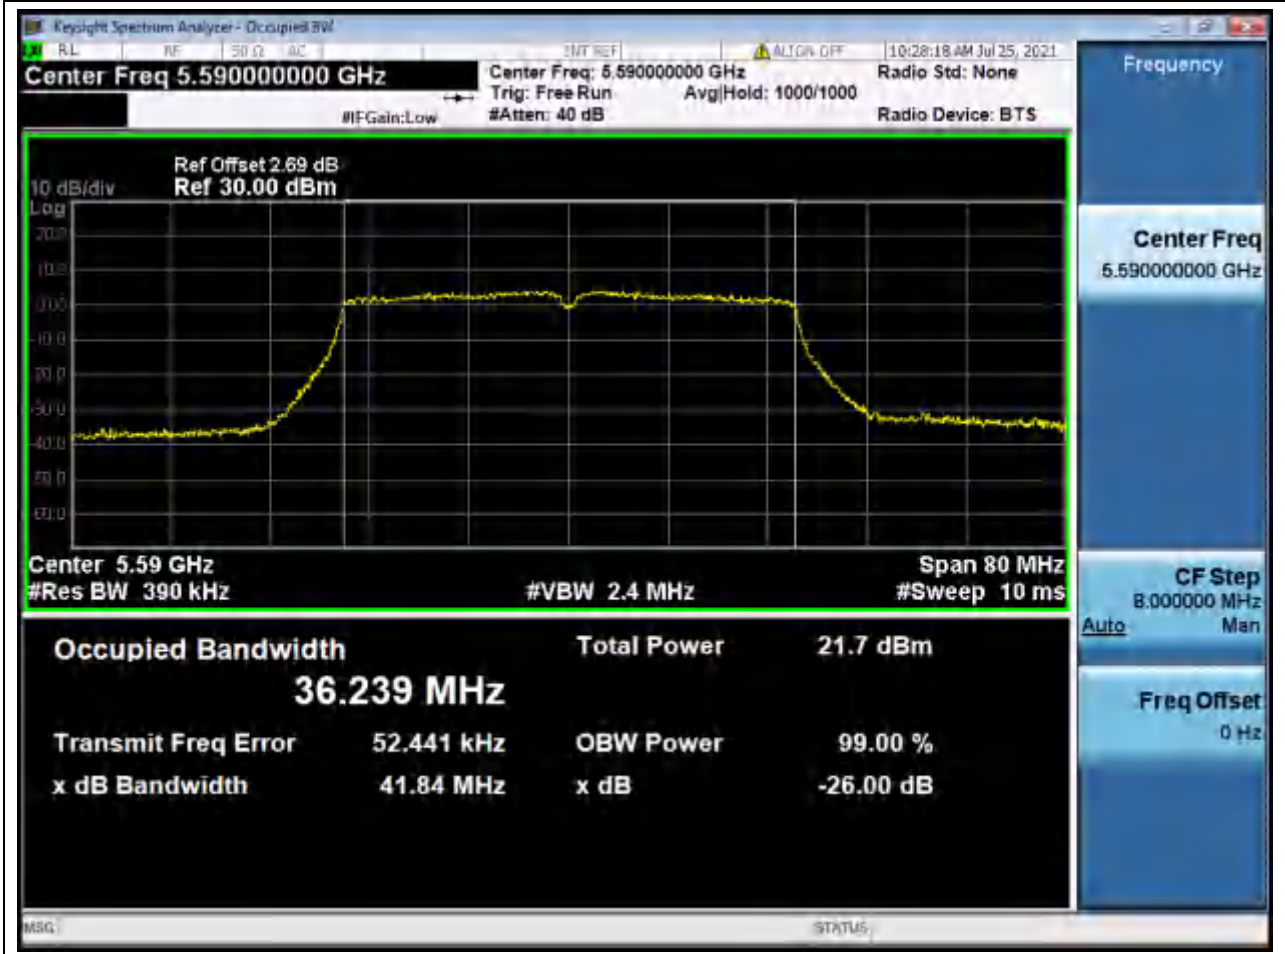

48. 802.11ac_40M_Band3_M

48.1. A.2.2-99% Bandwidth(NTNV)

Center Frequency (MHz)	OBW Power (%)	RBW (MHz)	Detector	Limit (MHz)	OBW (MHz)	Verdict
5590	99	0.39	Peak	0	36.239394	Unknow