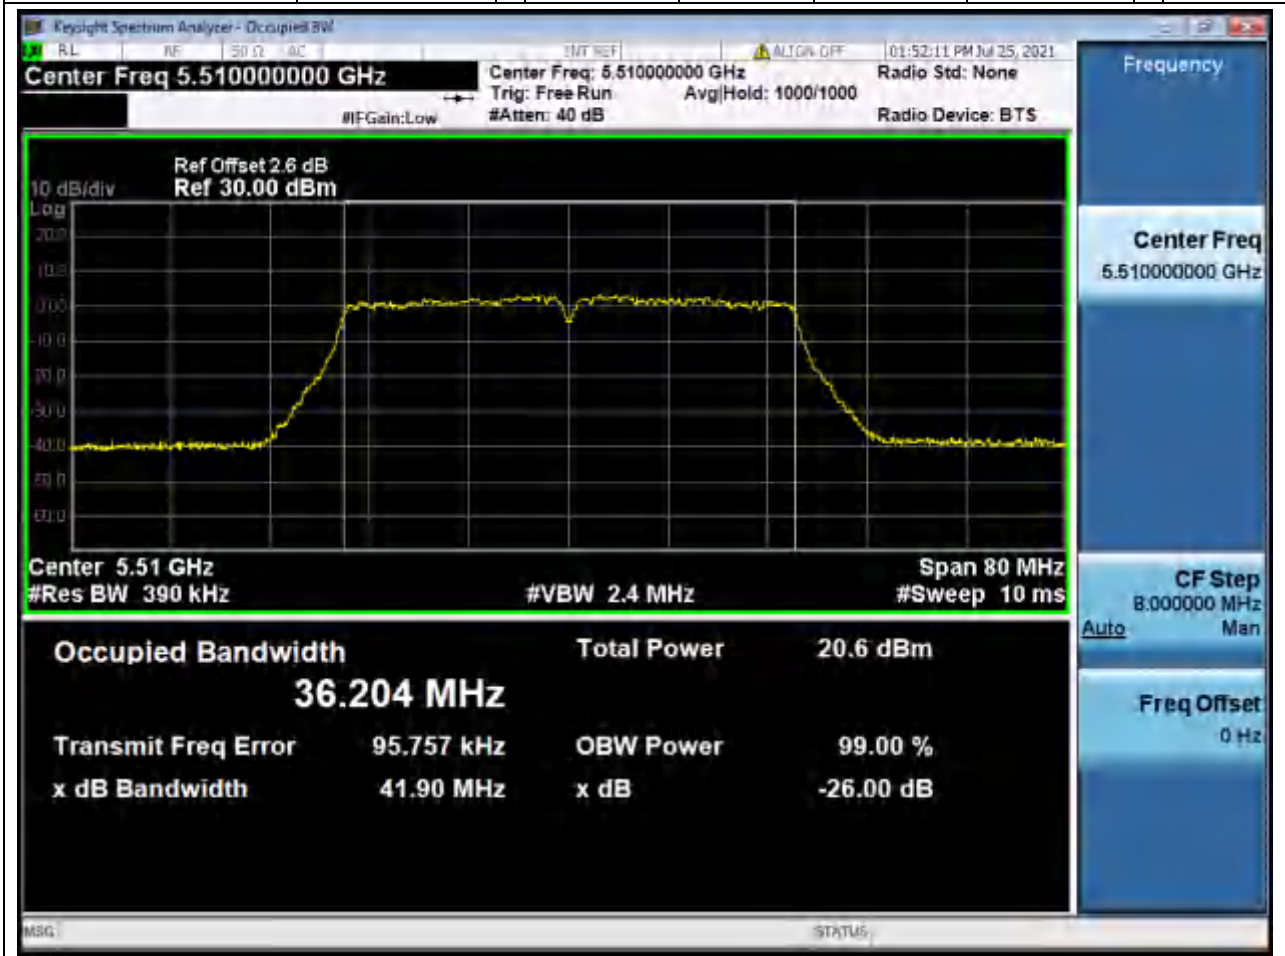

37.1. A.2.2-99% Bandwidth(NTNV)

Center Frequency (MHz)	OBW Power (%)	RBW (MHz)	Detector	Limit (MHz)	OBW (MHz)	Verdict
5510	99	0.39	Peak	0	36.204239	Unknown

39. 802.11n_40M_Band3_M

39.1. A.2.2-99% Bandwidth(NTNV)