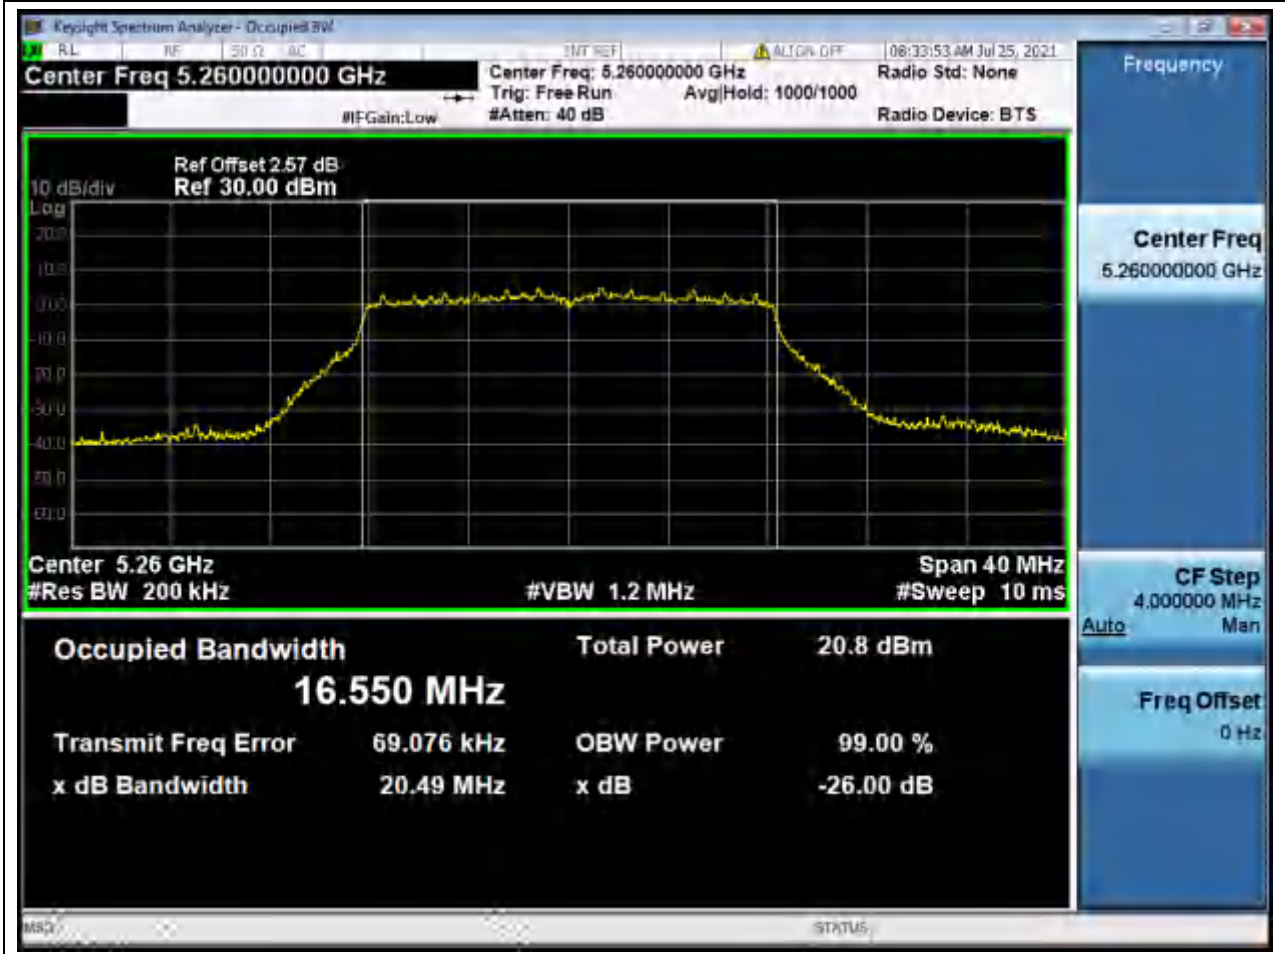

15. 802.11a_20M_Band2_L

15.1. A.2.2-99% Bandwidth(NTNV)

Center Frequency (MHz)	OBW Power (%)	RBW (MHz)	Detector	Limit (MHz)	OBW (MHz)	Verdict
5260	99	0.2	Peak	0	16.550197	Unknown