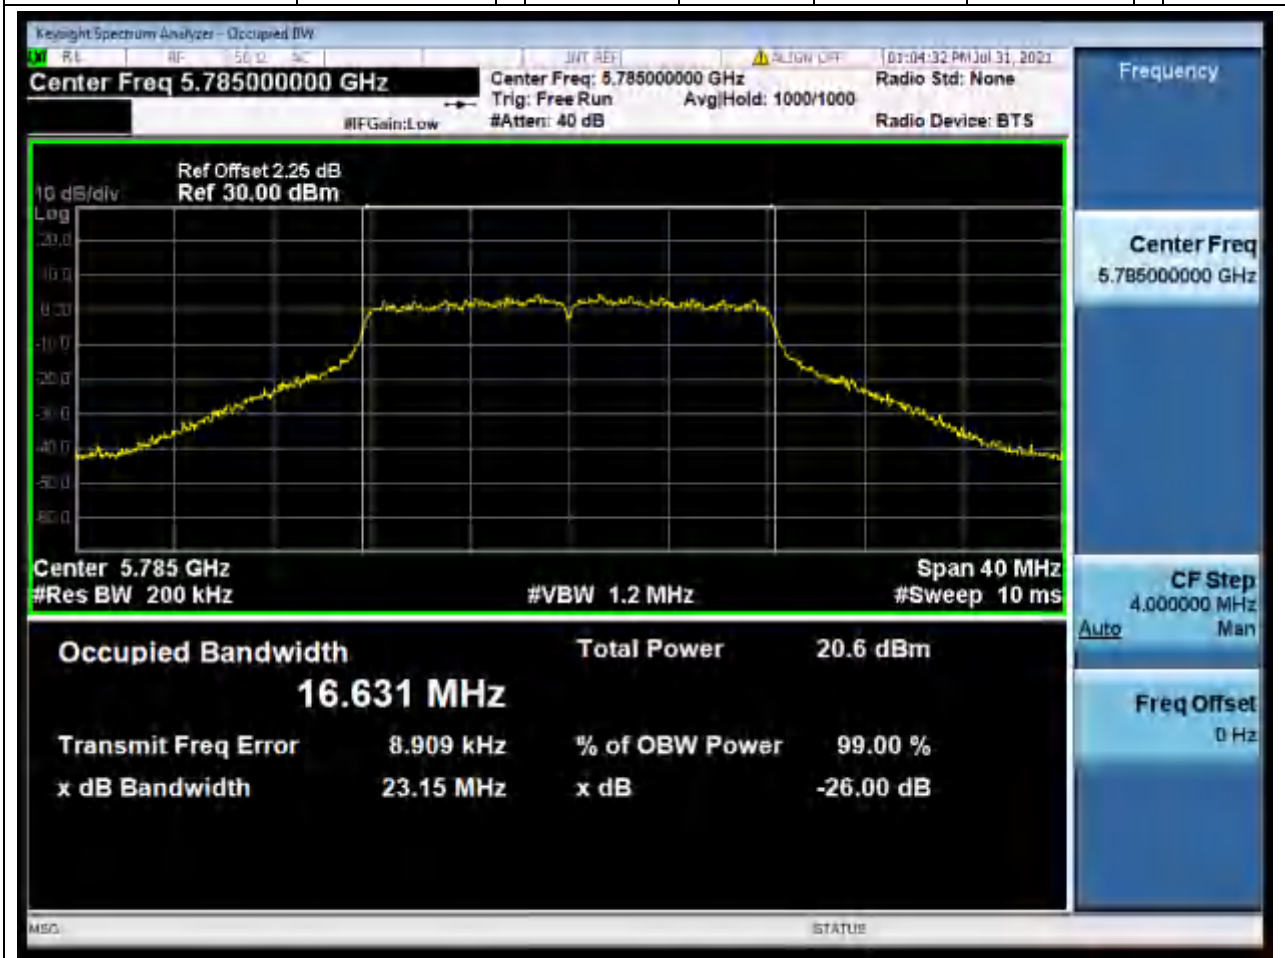

55. 802.11a_20M_Band4_M

55.1. A.2.2-99% Bandwidth(NTNV)

Center Frequency (MHz)	OBW Power (%)	RBW (MHz)	Detector	Limit (MHz)	OBW (MHz)	Verdict
5785	99	0.2	Peak	0	16.630889	Unknown