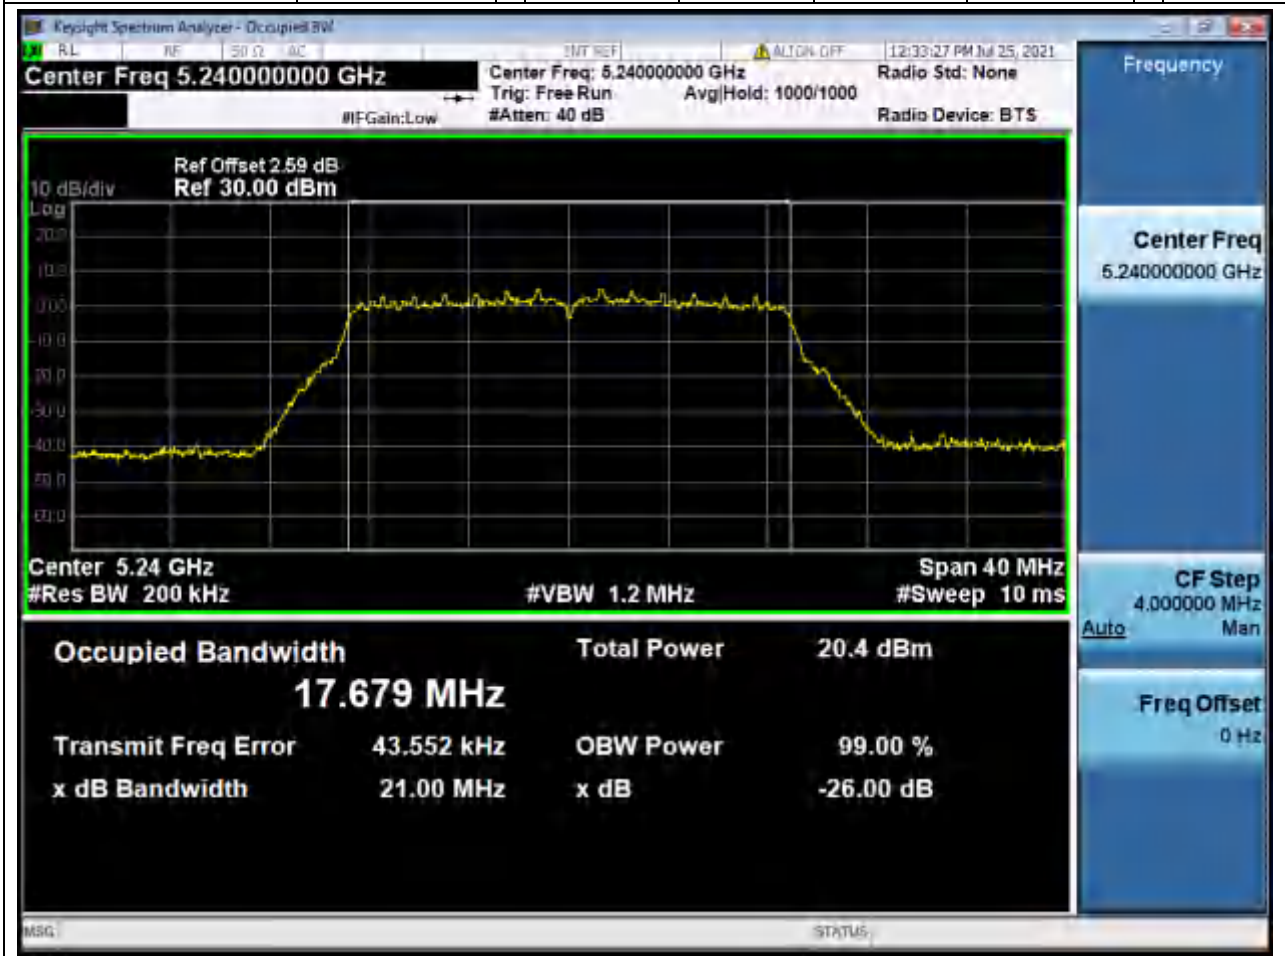

11. 802.11ac_20M_Band1_H

11.1. A.2.2-99% Bandwidth(NTNV)

Center Frequency (MHz)	OBW Power (%)	RBW (MHz)	Detector	Limit (MHz)	OBW (MHz)	Verdict
5240	99	0.2	Peak	0	17.678864	Unknow