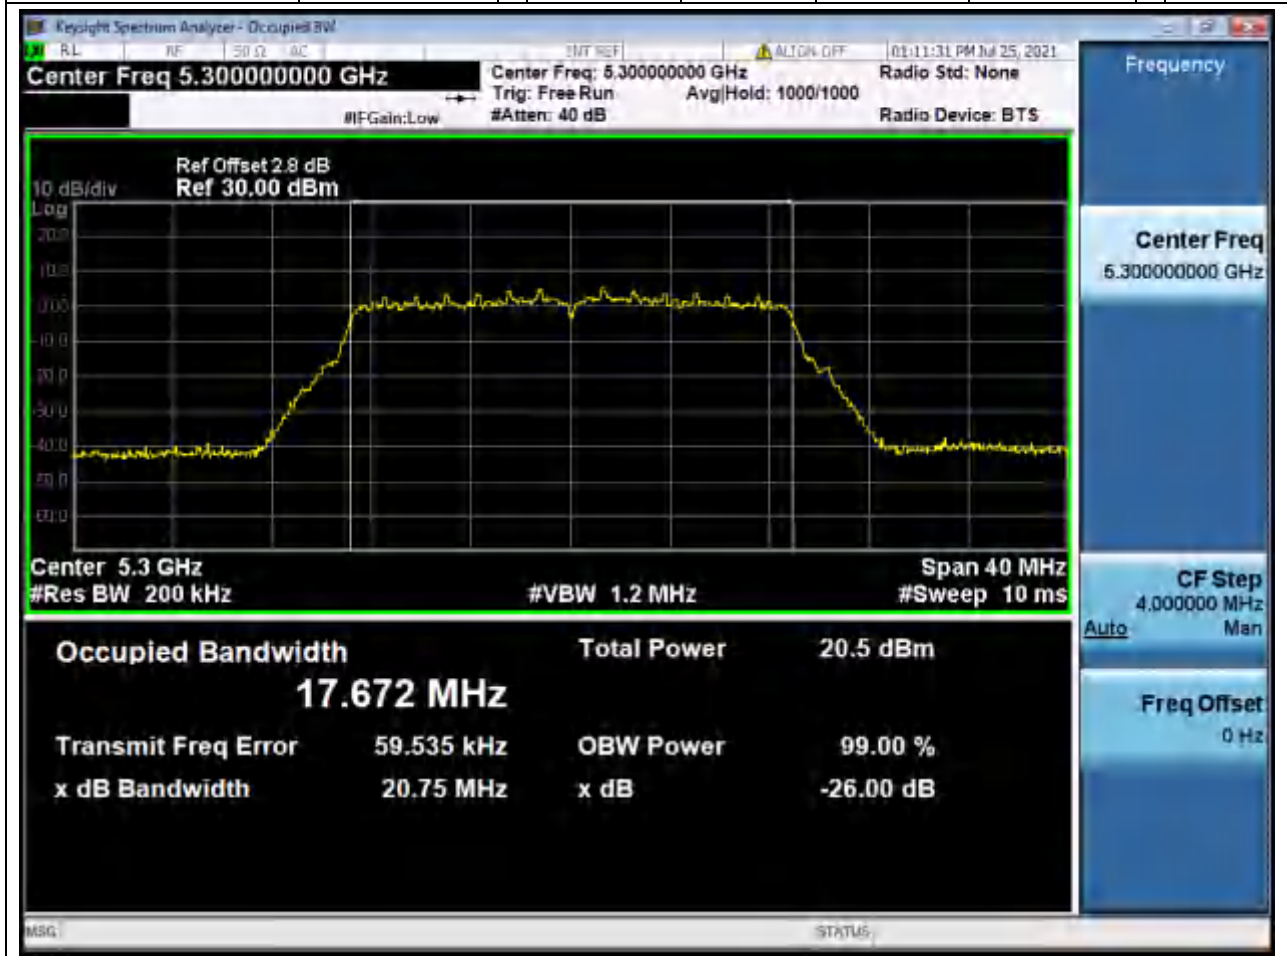

24. 802.11ac_20M_Band2_M

24.1. A.2.2-99% Bandwidth(NTNV)

Center Frequency (MHz)	OBW Power (%)	RBW (MHz)	Detector	Limit (MHz)	OBW (MHz)	Verdict
5300	99	0.2	Peak	0	17.671946	Unknown