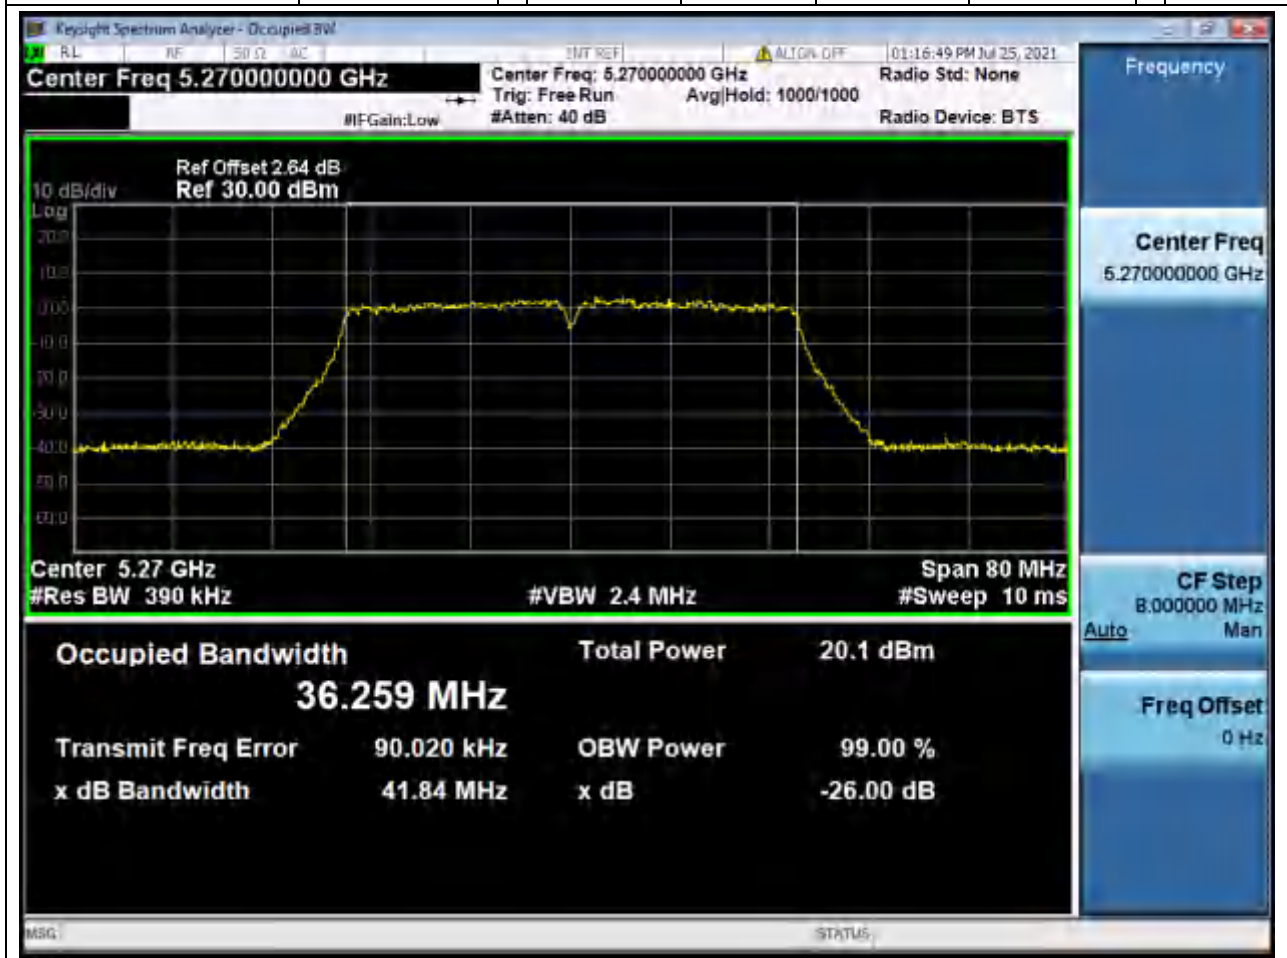

26. 802.11ac_40M_Band2_L

26.1. A.2.2-99% Bandwidth(NTNV)

Center Frequency (MHz)	OBW Power (%)	RBW (MHz)	Detector	Limit (MHz)	OBW (MHz)	Verdict
5270	99	0.39	Peak	0	36.258536	Unknown