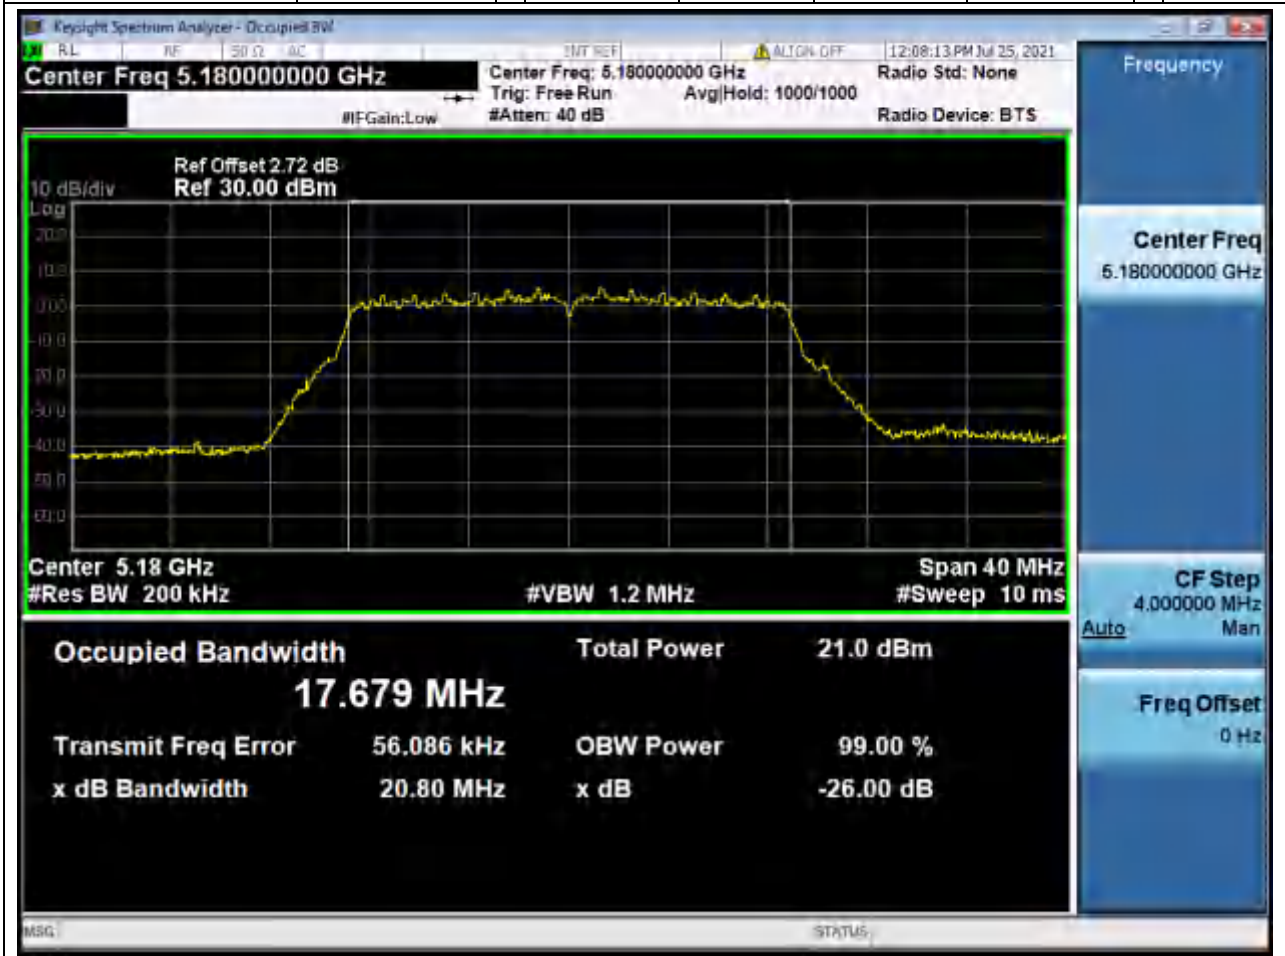

4. 802.11n_20M_Band1_L

4.1. A.2.2-99% Bandwidth(NTNV)

Center Frequency (MHz)	OBW Power (%)	RBW (MHz)	Detector	Limit (MHz)	OBW (MHz)	Verdict
5180	99	0.2	Peak	0	17.678938	Unknown