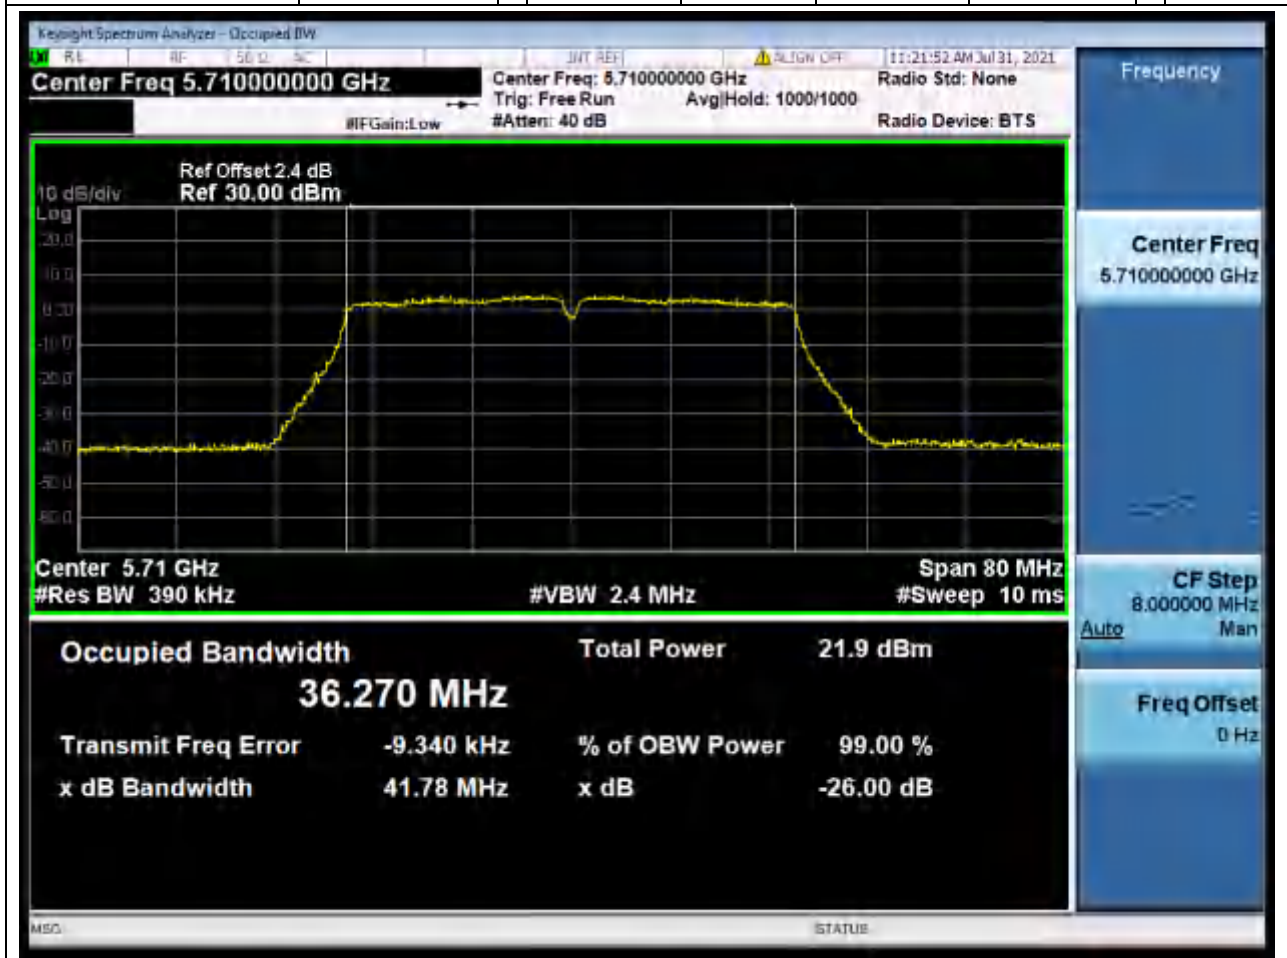

41. 802.11n_40M_Band3_142

41.1. A.2.2-99% Bandwidth(NTNV)

Center Frequency (MHz)	OBW Power (%)	RBW (MHz)	Detector	Limit (MHz)	OBW (MHz)	Verdict
5710	99	0.39	Peak	0	36.270079	Unknown