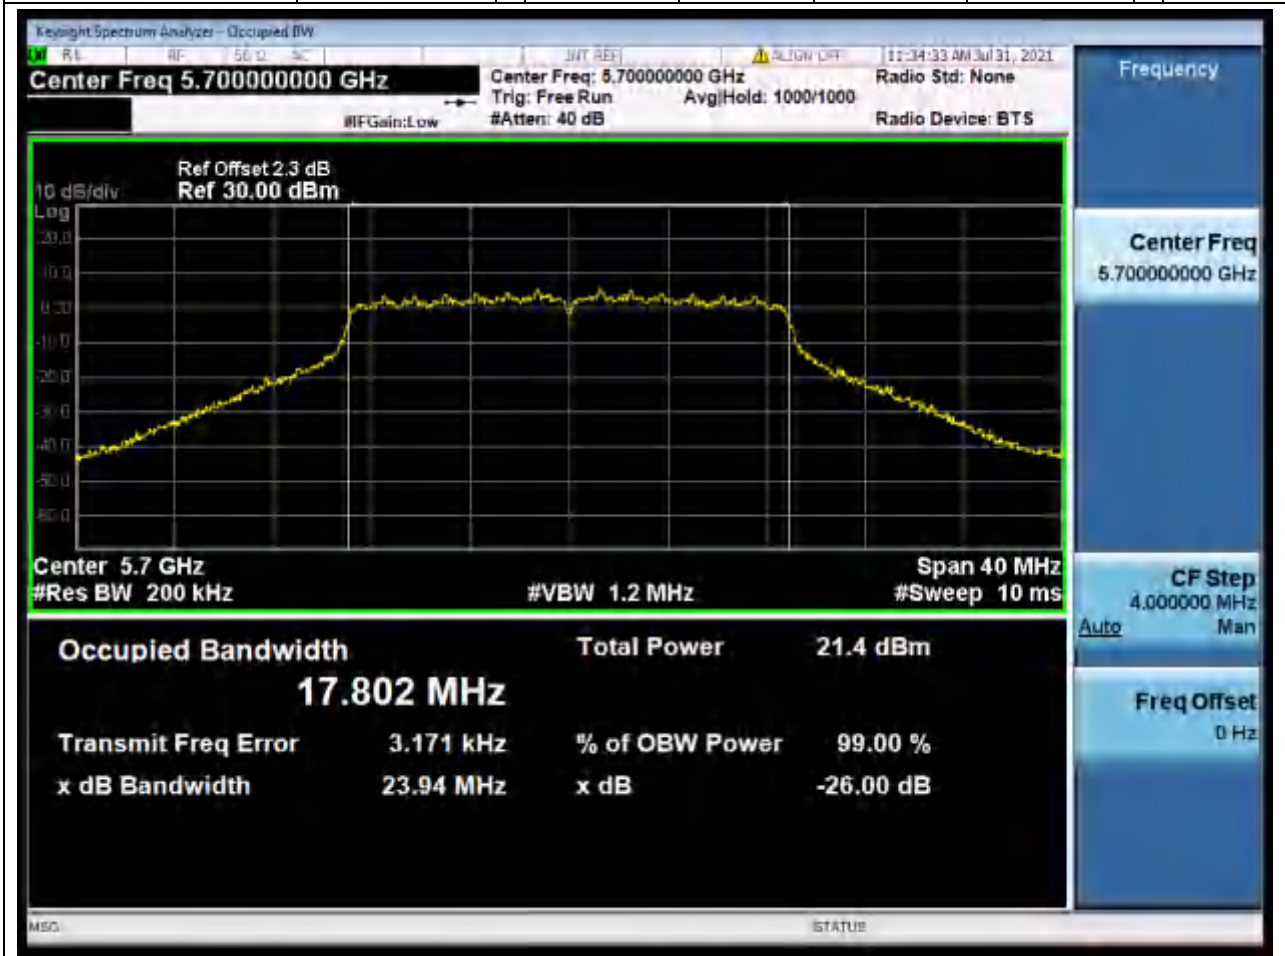

44. 802.11ac_20M_Band3_H

44.1. A.2.2-99% Bandwidth(NTNV)

Center Frequency (MHz)	OBW Power (%)	RBW (MHz)	Detector	Limit (MHz)	OBW (MHz)	Verdict
5700	99	0.2	Peak	0	17.802132	Unknown