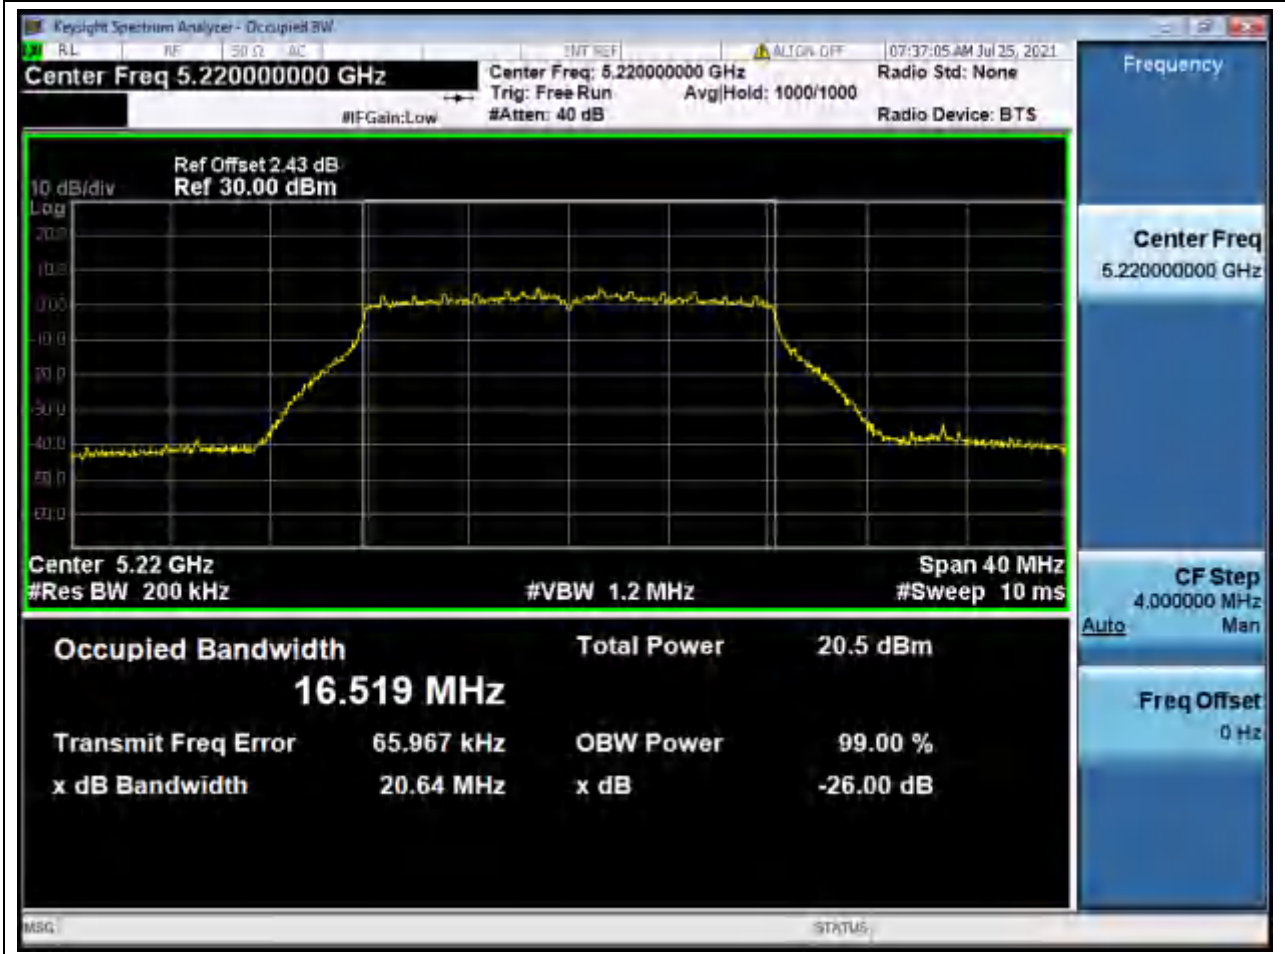

2. 802.11a_20M_Band1_M

2.1. A.2.2-99% Bandwidth(NTNV)

Center Frequency (MHz)	OBW Power (%)	RBW (MHz)	Detector	Limit (MHz)	OBW (MHz)	Verdict
5220	99	0.2	Peak	0	16.519294	Unknown