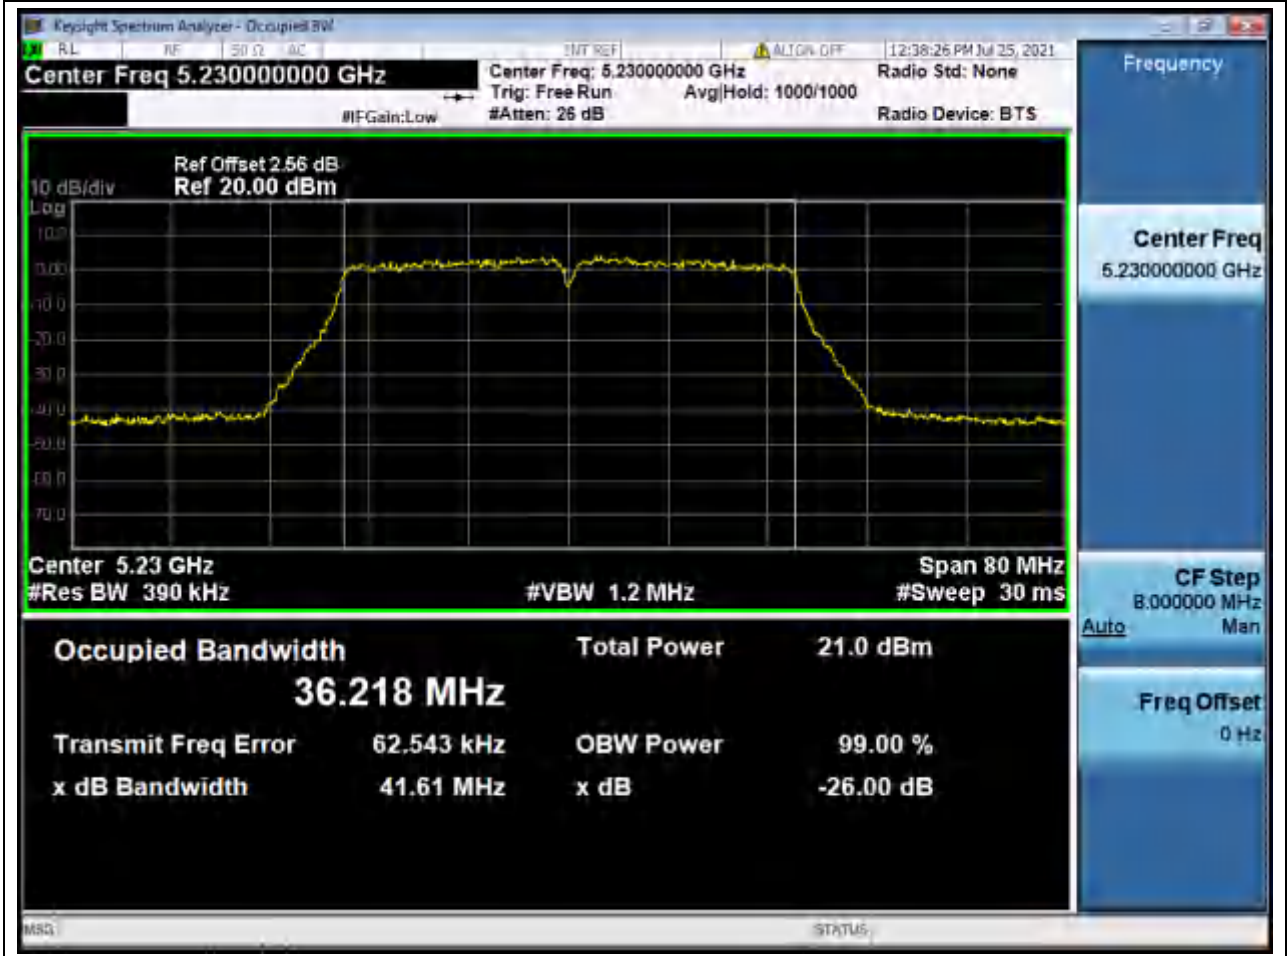

13. 802.11ac_40M_Band1_H

13.1. A.2-26dB Bandwidth(NTNV)

Center Frequency (MHz)	XdB Down	RBW (MHz)	Detector	Limit (MHz)	XdB BandWidth (MHz)	Verdict
5230	26	0.39	Peak	0	41.612128	Unknow