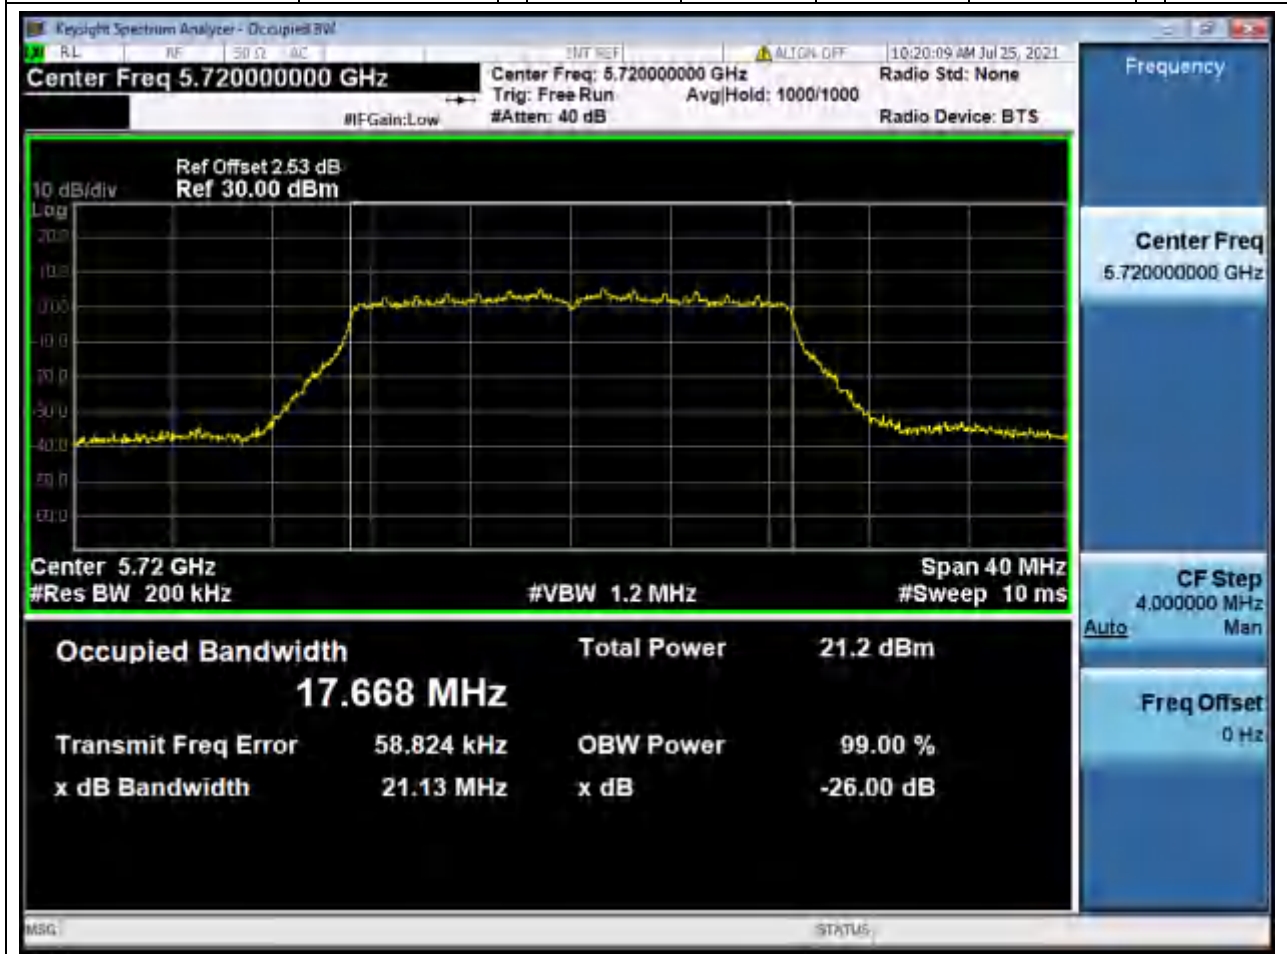

45. 802.11ac_20M_Band3_CH144

45.1. A.2.2-99% Bandwidth(NTNV)

Center Frequency (MHz)	OBW Power (%)	RBW (MHz)	Detector	Limit (MHz)	OBW (MHz)	Verdict
5720	99	0.2	Peak	0	17.667568	Unknow