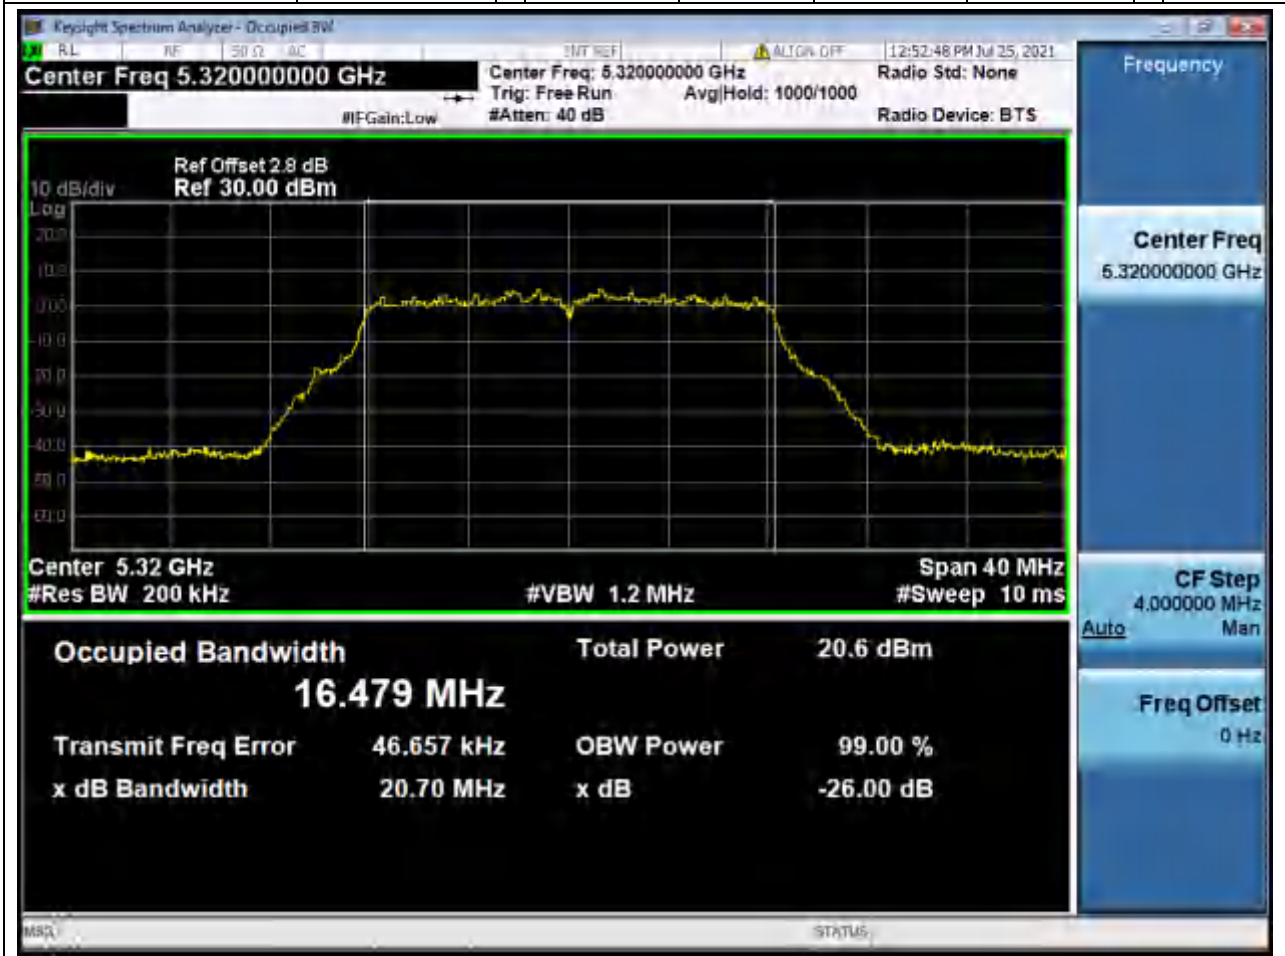

17. 802.11a_20M_Band2_H

17.1. A.2.2-99% Bandwidth(NTNV)

Center Frequency (MHz)	OBW Power (%)	RBW (MHz)	Detector	Limit (MHz)	OBW (MHz)	Verdict
5320	99	0.2	Peak	0	16.478815	Unknown