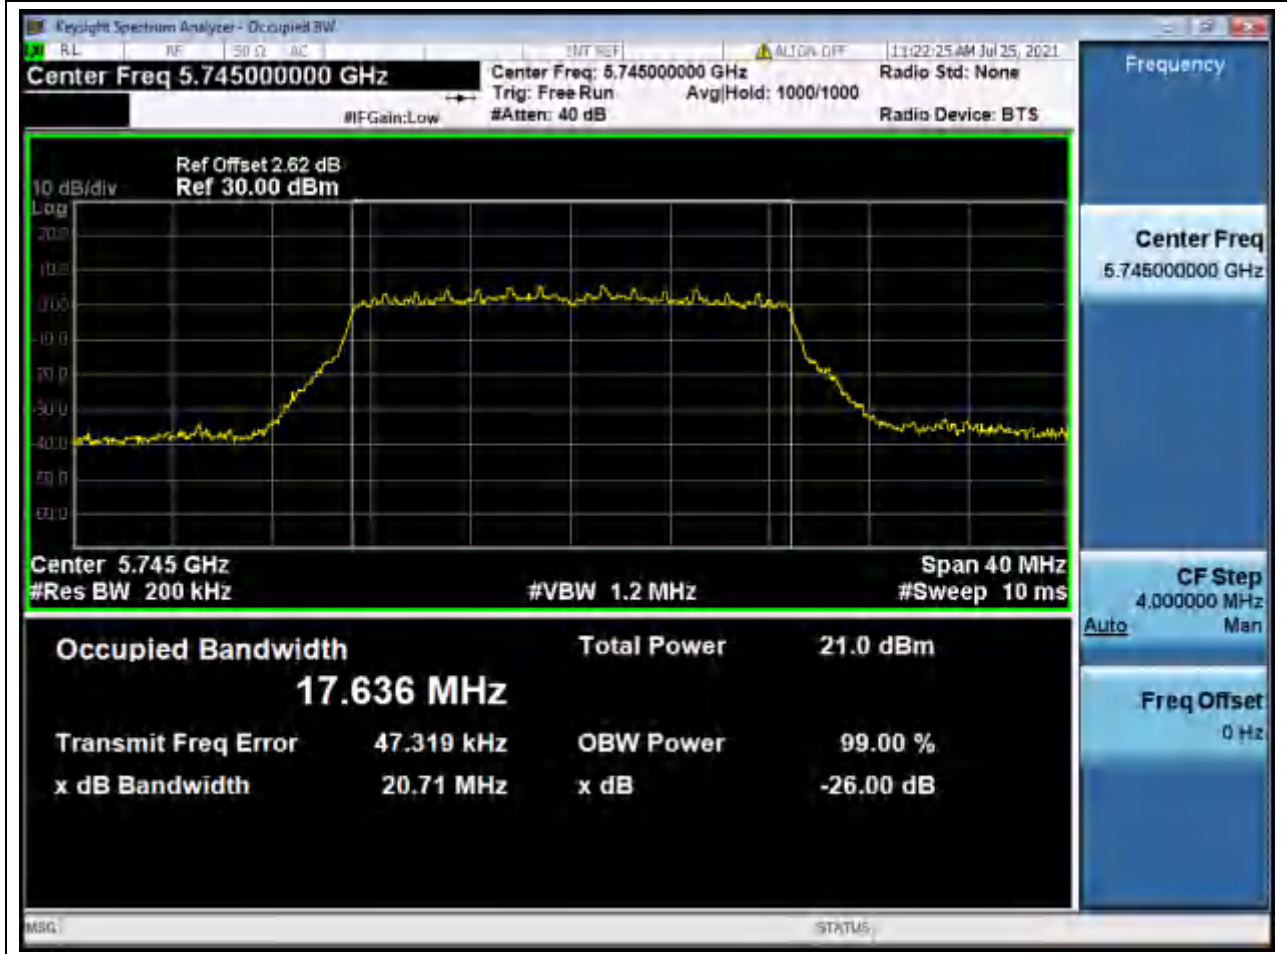

57. 802.11n_20M_Band4_L

57.1. A.2.2-99% Bandwidth(NTNV)

Center Frequency (MHz)	OBW Power (%)	RBW (MHz)	Detector	Limit (MHz)	OBW (MHz)	Verdict
5745	99	0.2	Peak	0	17.635925	Unknown