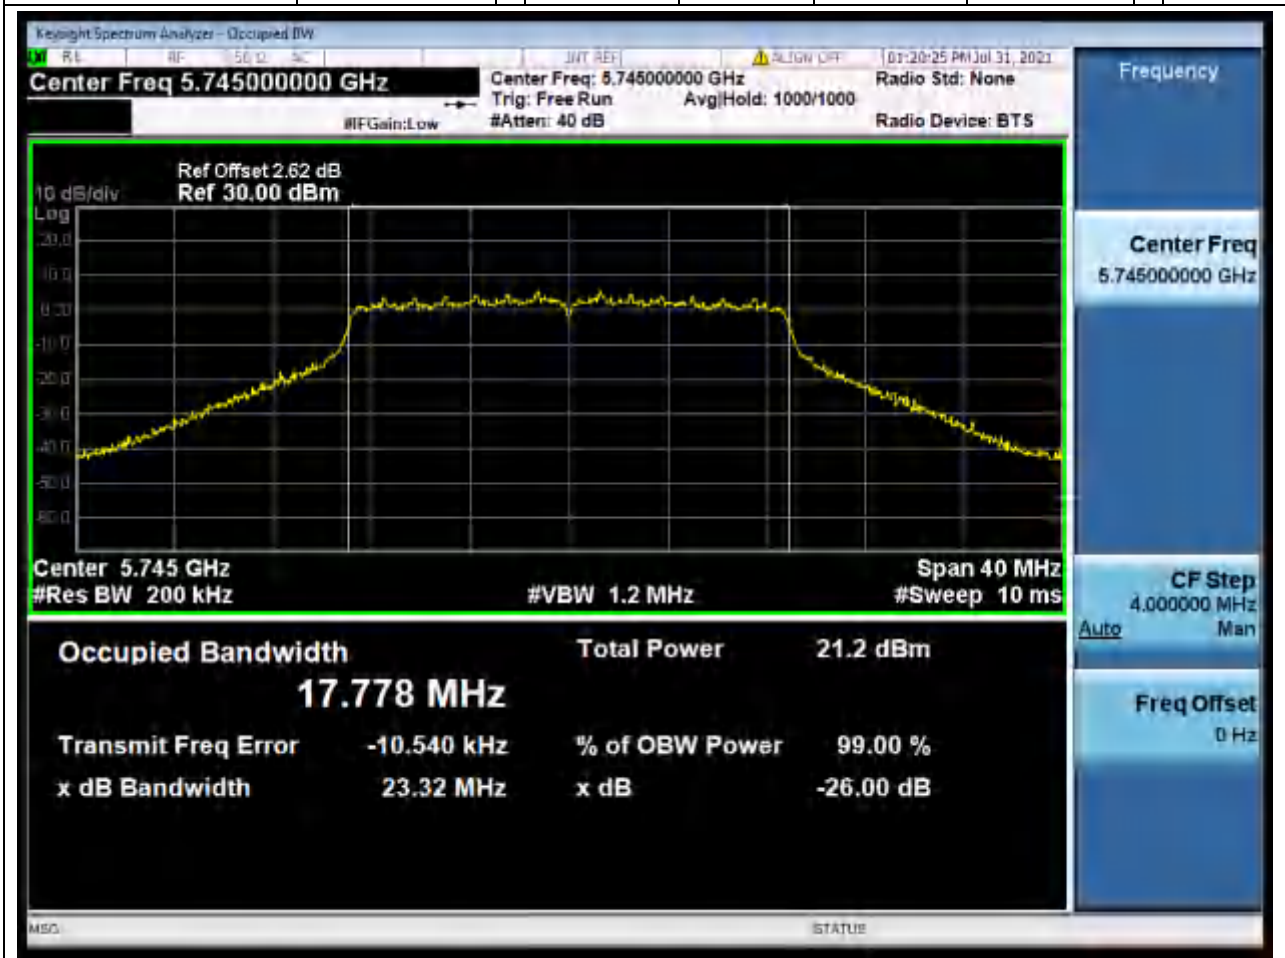

57. 802.11n_20M_Band4_L

57.1. A.2.2-99% Bandwidth(NTNV)

Center Frequency (MHz)	OBW Power (%)	RBW (MHz)	Detector	Limit (MHz)	OBW (MHz)	Verdict
5745	99	0.2	Peak	0	17.777598	Unknown