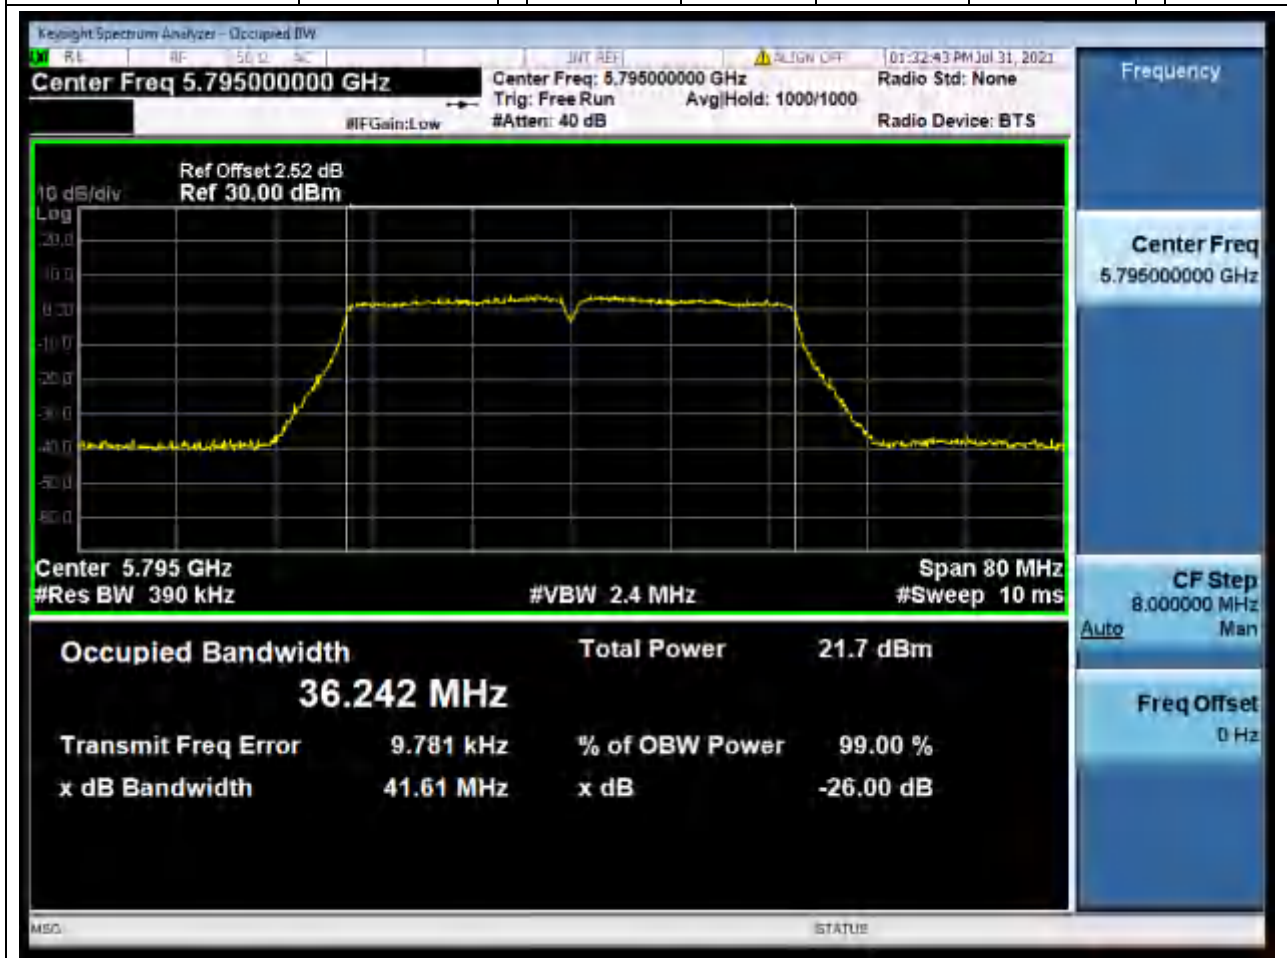

61. 802.11n_40M_Band4_H

61.1. A.2.2-99% Bandwidth(NTNV)

Center Frequency (MHz)	OBW Power (%)	RBW (MHz)	Detector	Limit (MHz)	OBW (MHz)	Verdict
5795	99	0.39	Peak	0	36.242212	Unknown