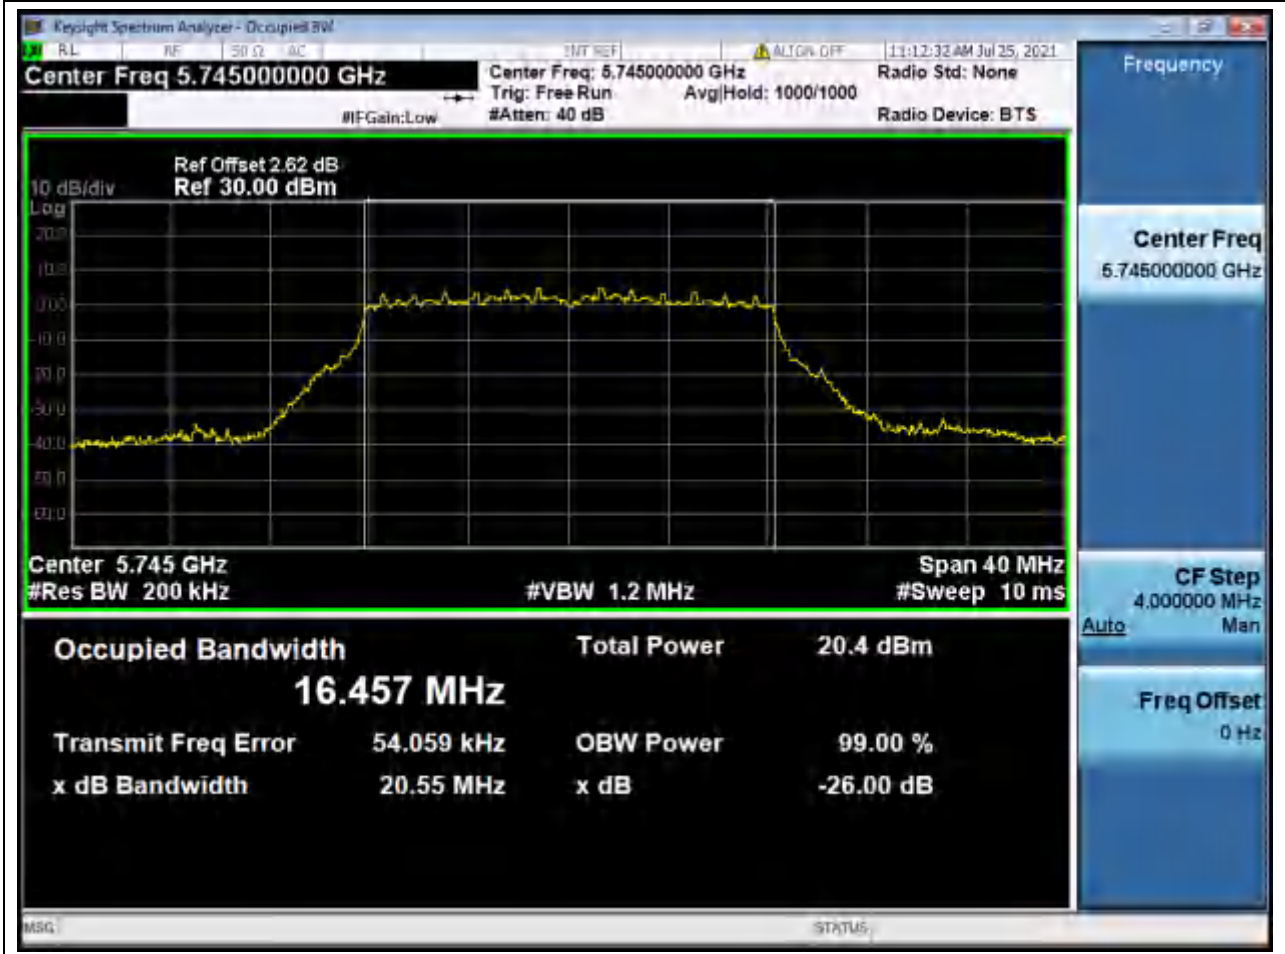

54. 802.11a_20M_Band4_L

54.1. A.2.2-99% Bandwidth(NTNV)

Center Frequency (MHz)	OBW Power (%)	RBW (MHz)	Detector	Limit (MHz)	OBW (MHz)	Verdict
5745	99	0.2	Peak	0	16.456664	Unknown