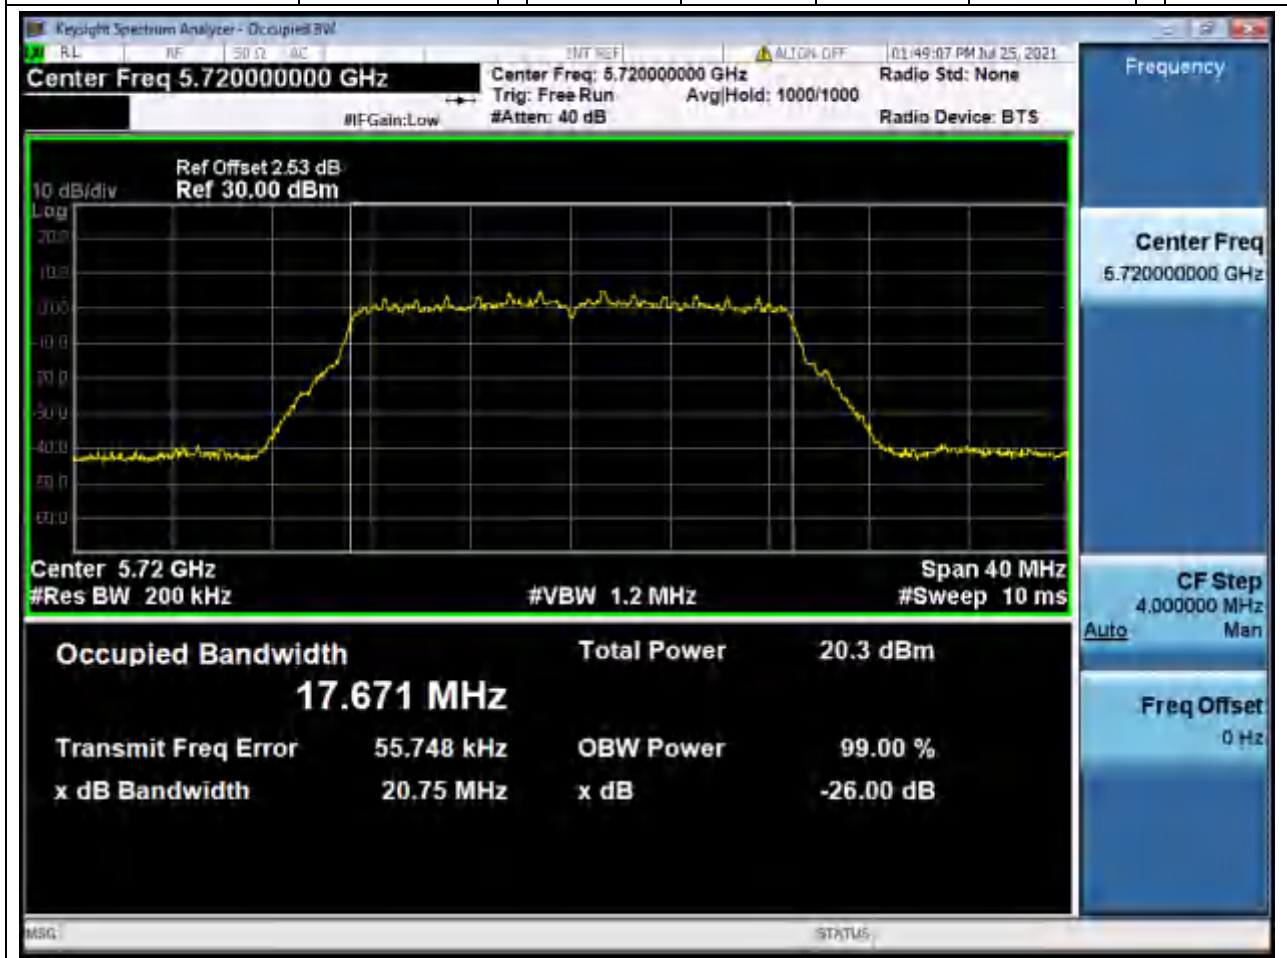

36. 802.11n_20M_Band3_CH144

36.1. A.2.2-99% Bandwidth(NTNV)

Center Frequency (MHz)	OBW Power (%)	RBW (MHz)	Detector	Limit (MHz)	OBW (MHz)	Verdict
5720	99	0.2	Peak	0	17.671222	Unknown