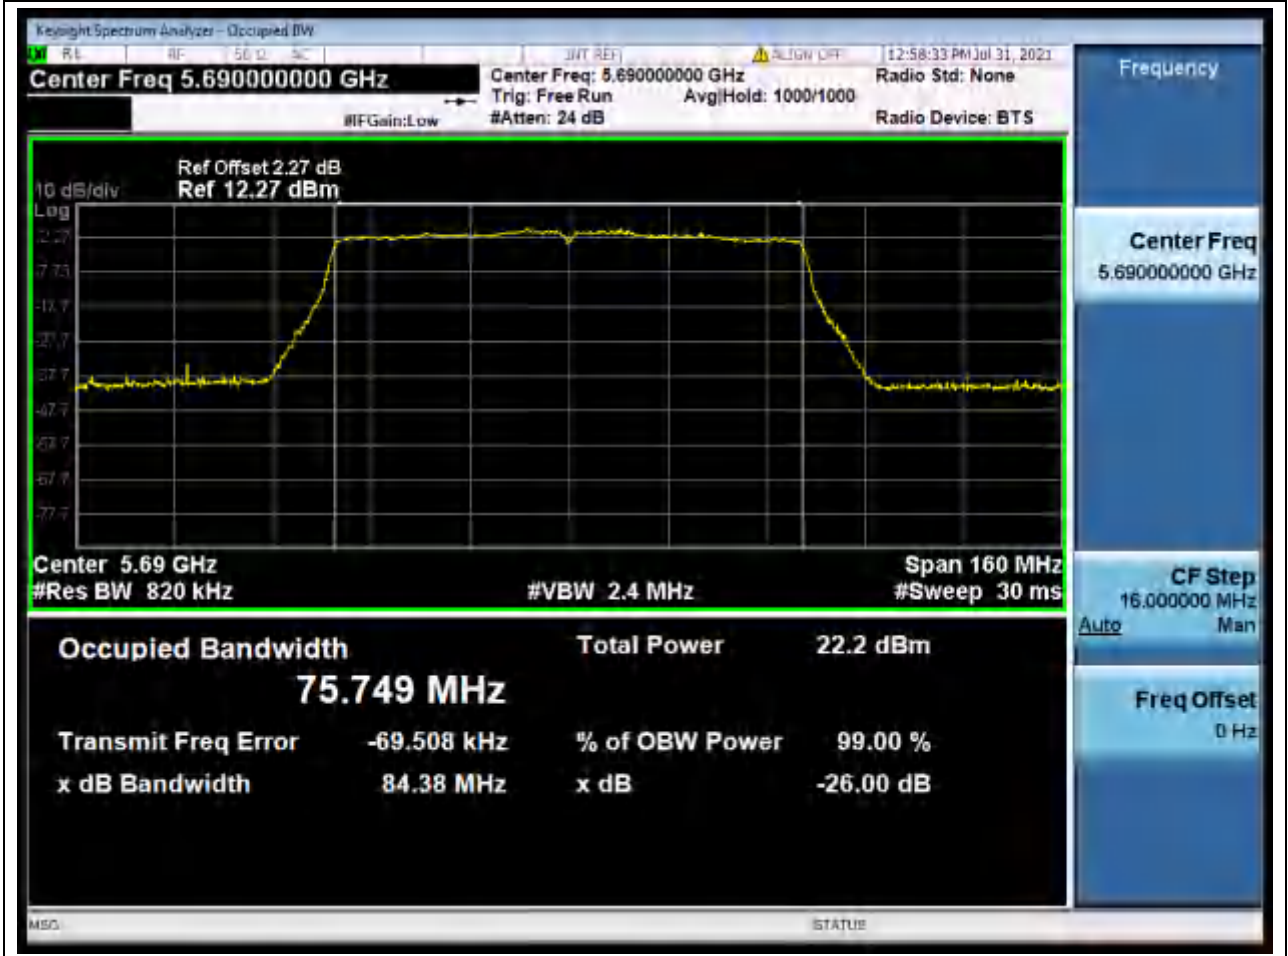

53. 802.11ac_80M_Band3_H

53.1. A.2-26dB Bandwidth(NTNV)

Center Frequency (MHz)	XdB Down	RBW (MHz)	Detector	Limit (MHz)	XdB BandWidth (MHz)	Verdict
5690	26	0.82	Peak	0	84.375633	Unknow