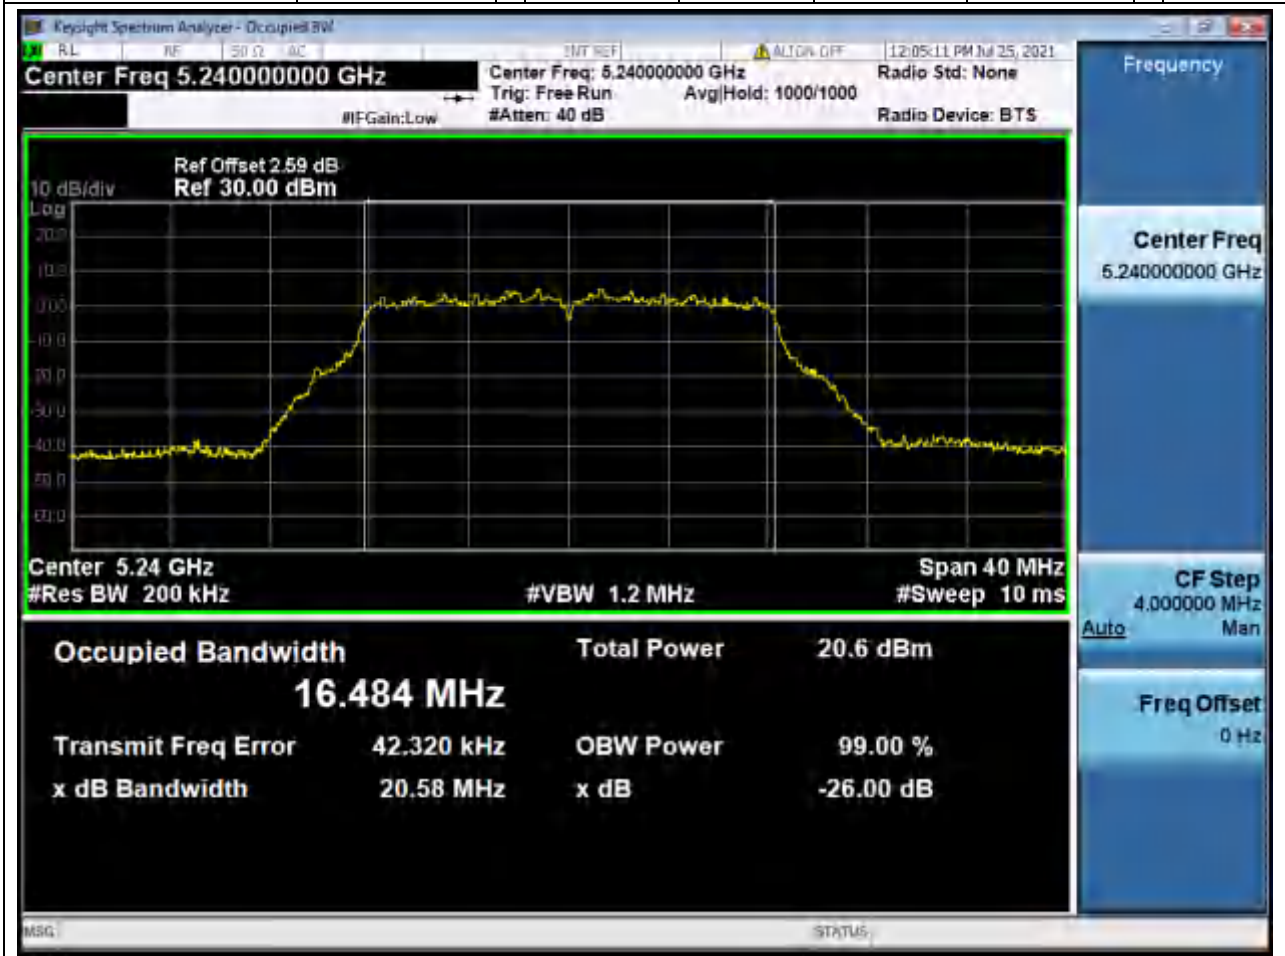

3. 802.11a_20M_Band1_H

3.1. A.2.2-99% Bandwidth(NTNV)

Center Frequency (MHz)	OBW Power (%)	RBW (MHz)	Detector	Limit (MHz)	OBW (MHz)	Verdict
5240	99	0.2	Peak	0	16.483743	Unknow