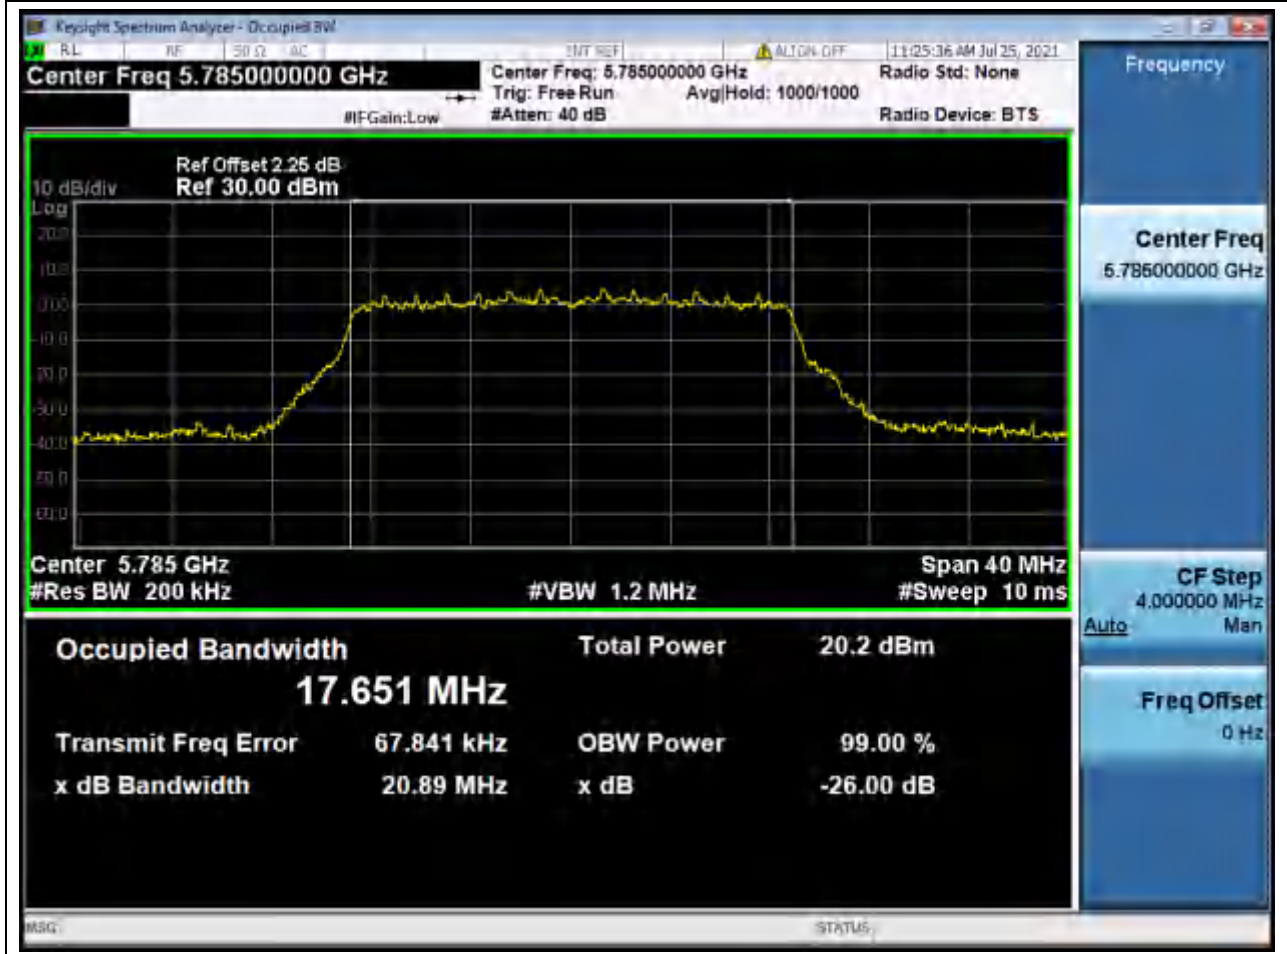

58. 802.11n_20M_Band4_M

58.1. A.2.2-99% Bandwidth(NTNV)

Center Frequency (MHz)	OBW Power (%)	RBW (MHz)	Detector	Limit (MHz)	OBW (MHz)	Verdict
5785	99	0.2	Peak	0	17.651007	Unknown