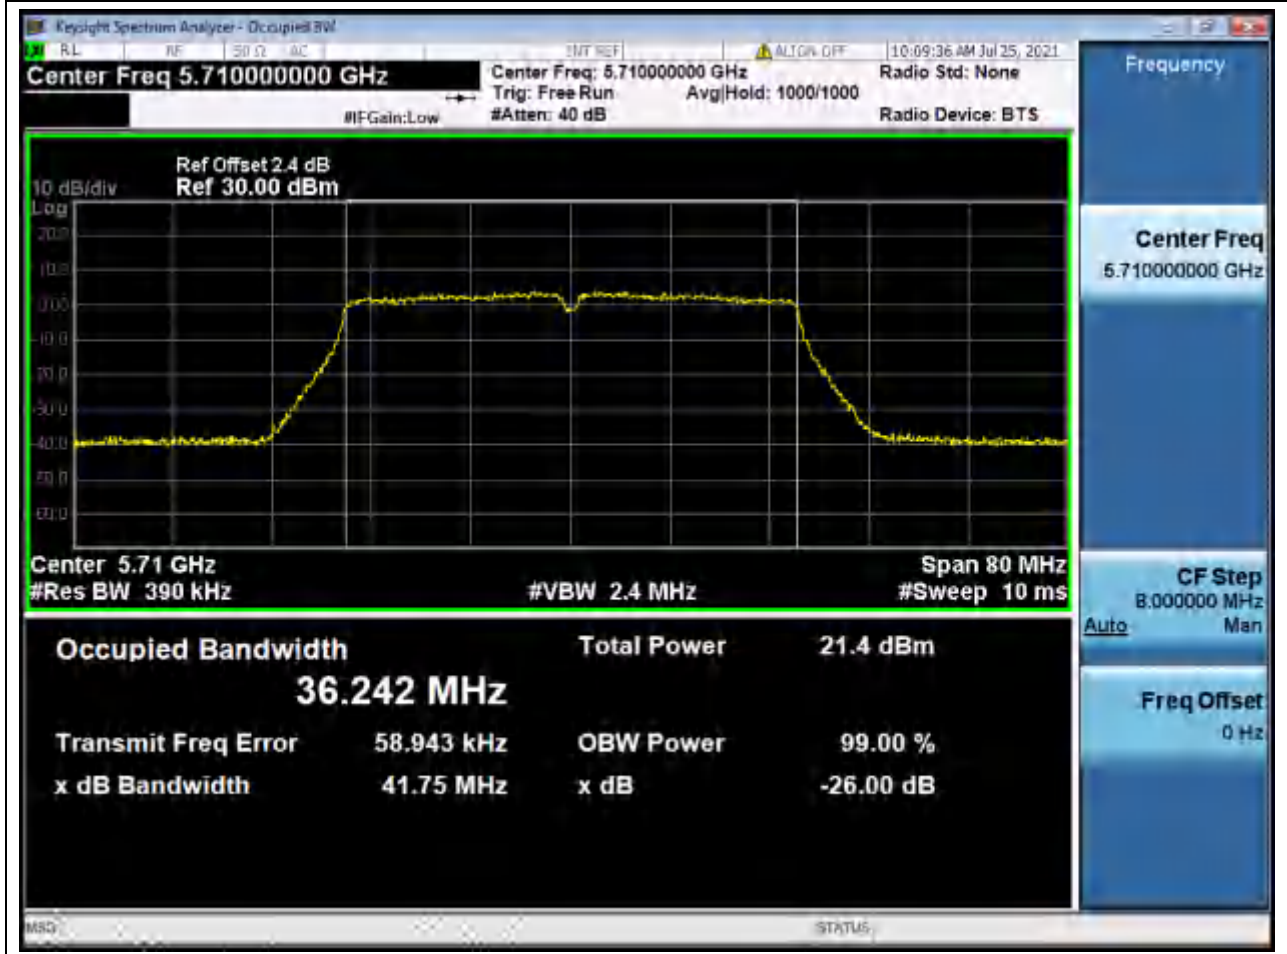

41. 802.11n_40M_Band3_142

41.1. A.2.2-99% Bandwidth(NTNV)

Center Frequency (MHz)	OBW Power (%)	RBW (MHz)	Detector	Limit (MHz)	OBW (MHz)	Verdict
5710	99	0.39	Peak	0	36.242136	Unknown