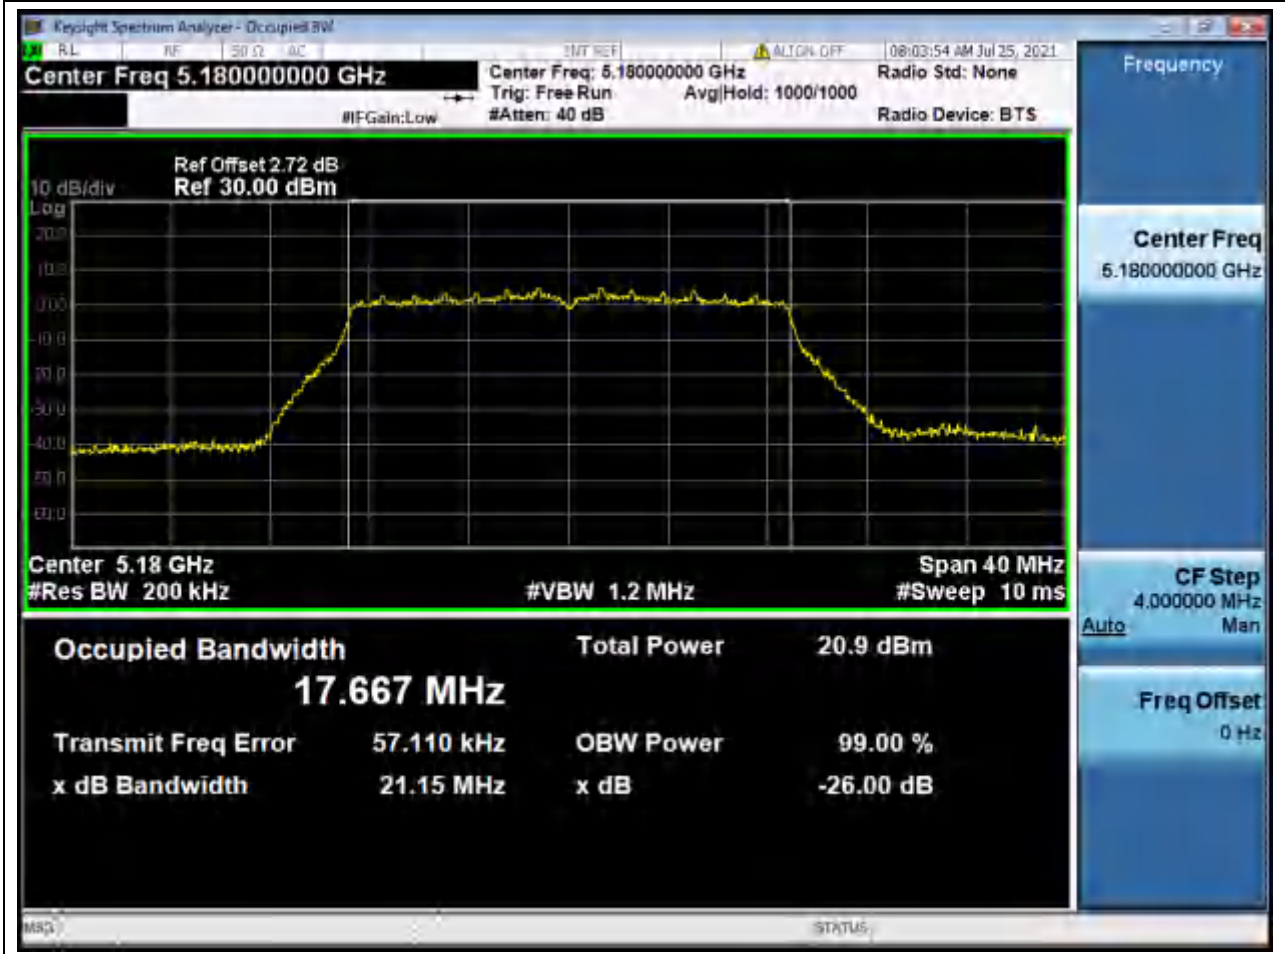

9. 802.11ac_20M_Band1_L

9.1. A.2.2-99% Bandwidth(NTNV)

Center Frequency (MHz)	OBW Power (%)	RBW (MHz)	Detector	Limit (MHz)	OBW (MHz)	Verdict
5180	99	0.2	Peak	0	17.667286	Unknown