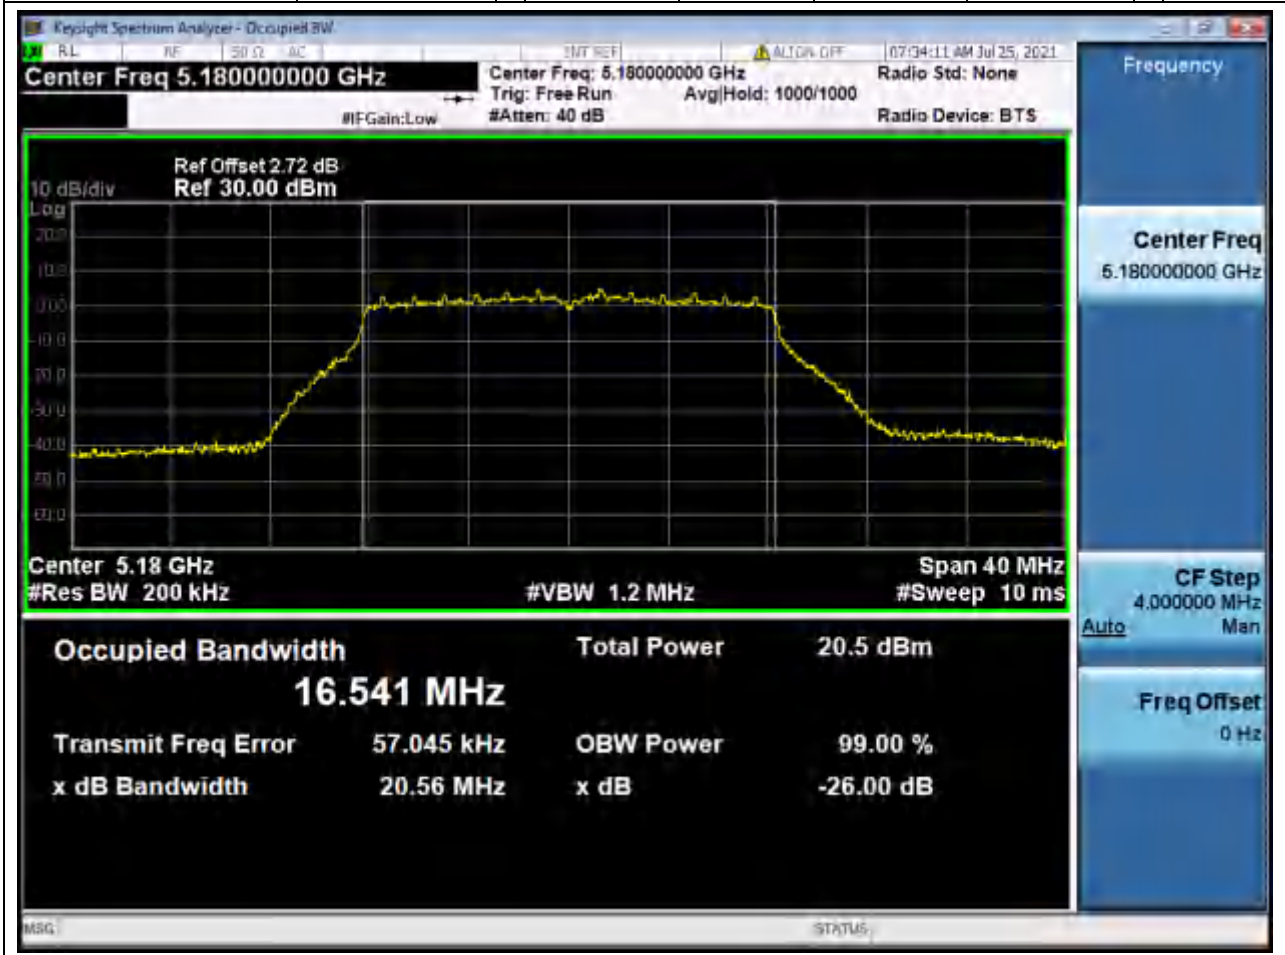

99% Bandwidth

Main Antenna

1. 802.11a_20M_Band1_L

1.1. A.2.2-99% Bandwidth(NTNV)

Center Frequency (MHz)	OBW Power (%)	RBW (MHz)	Detector	Limit (MHz)	OBW (MHz)	Verdict
5180	99	0.2	Peak	0	16.540666	Unknown