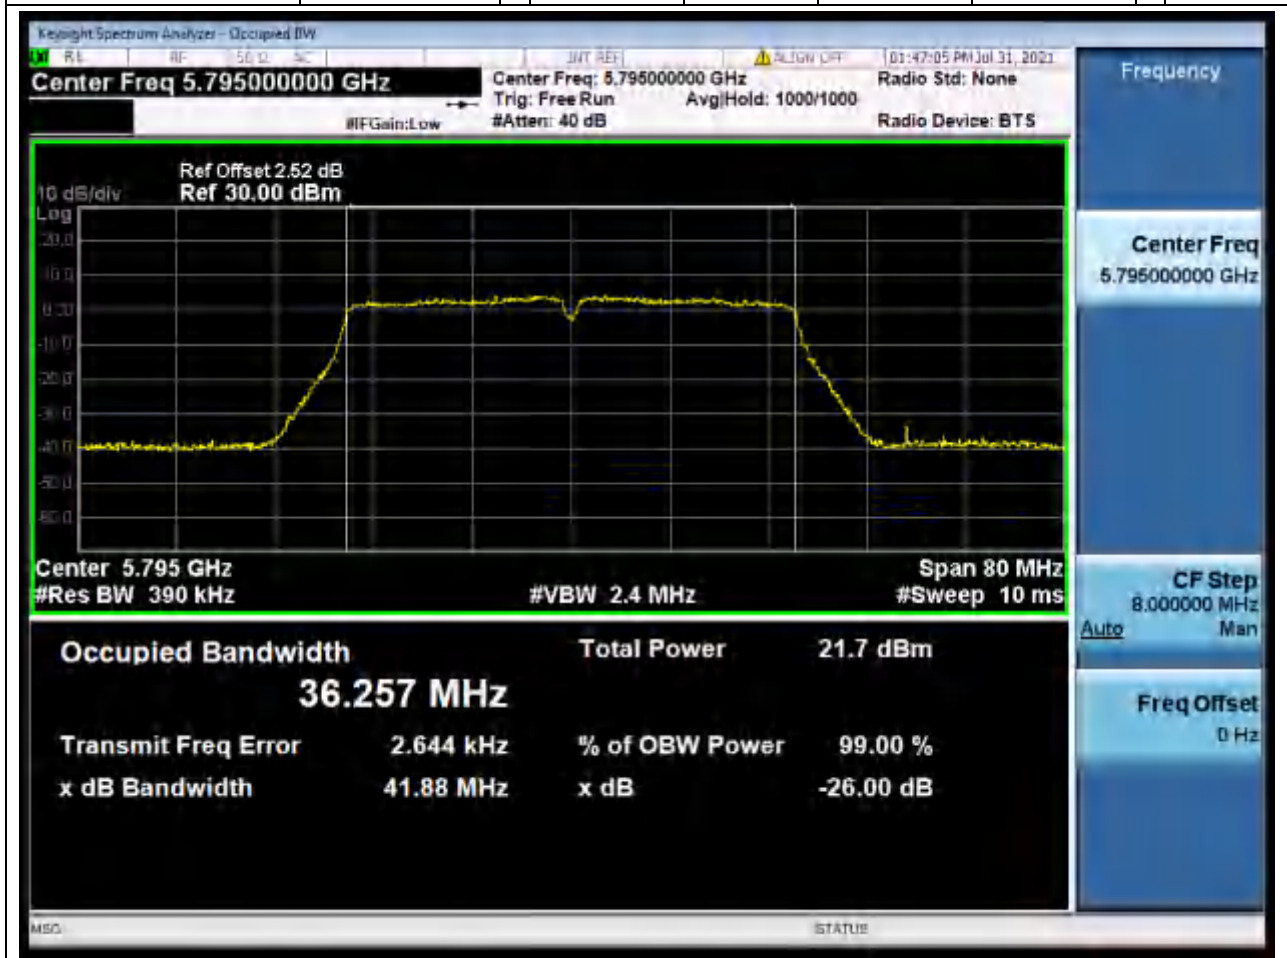

66. 802.11ac_40M_Band4_H

66.1. A.2.2-99% Bandwidth(NTNV)

Center Frequency (MHz)	OBW Power (%)	RBW (MHz)	Detector	Limit (MHz)	OBW (MHz)	Verdict
5795	99	0.39	Peak	0	36.25745	Unknow