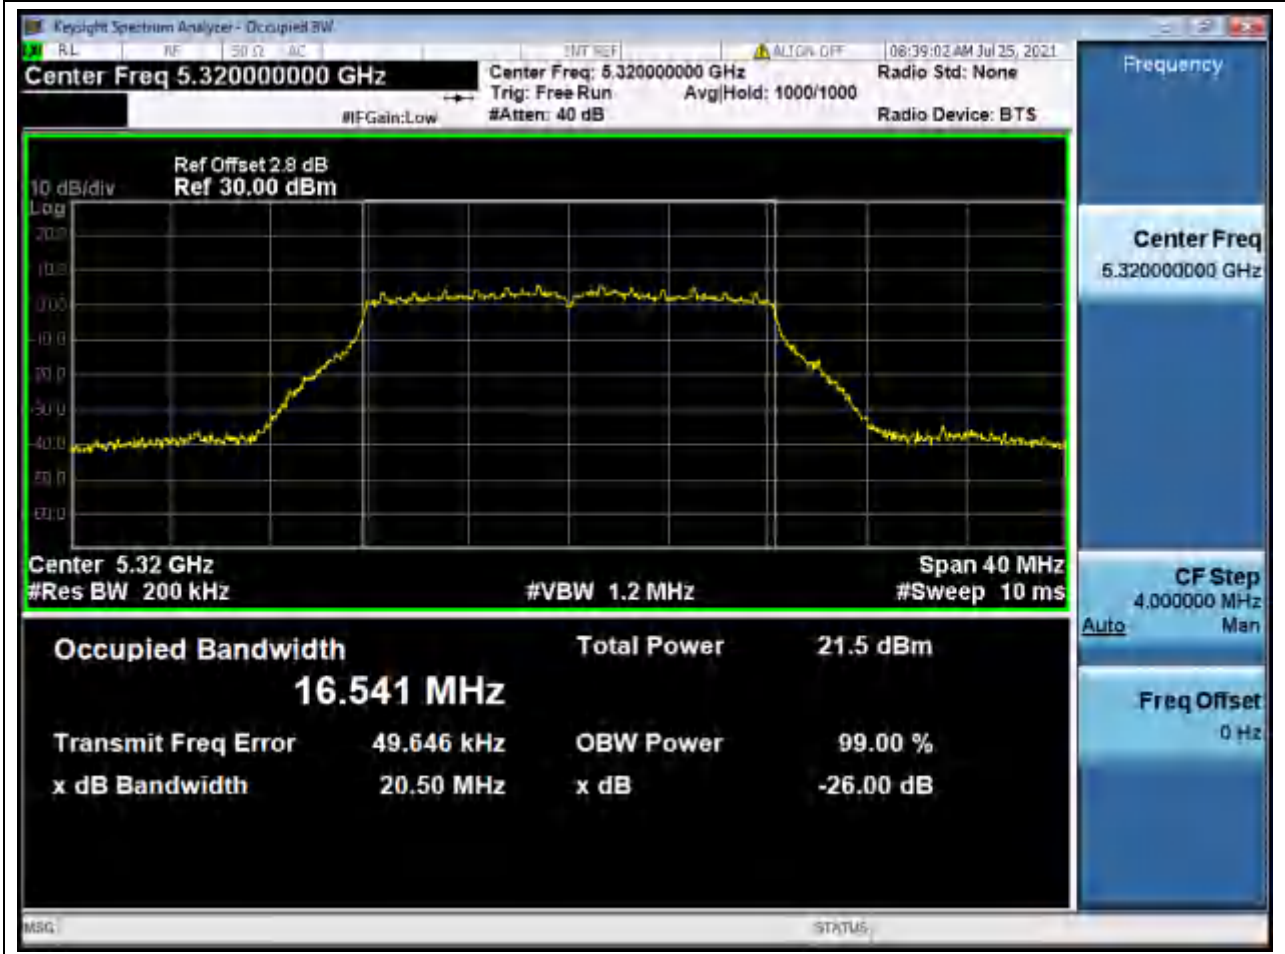

17. 802.11a_20M_Band2_H

17.1. A.2.2-99% Bandwidth(NTNV)

Center Frequency (MHz)	OBW Power (%)	RBW (MHz)	Detector	Limit (MHz)	OBW (MHz)	Verdict
5320	99	0.2	Peak	0	16.540908	Unknown