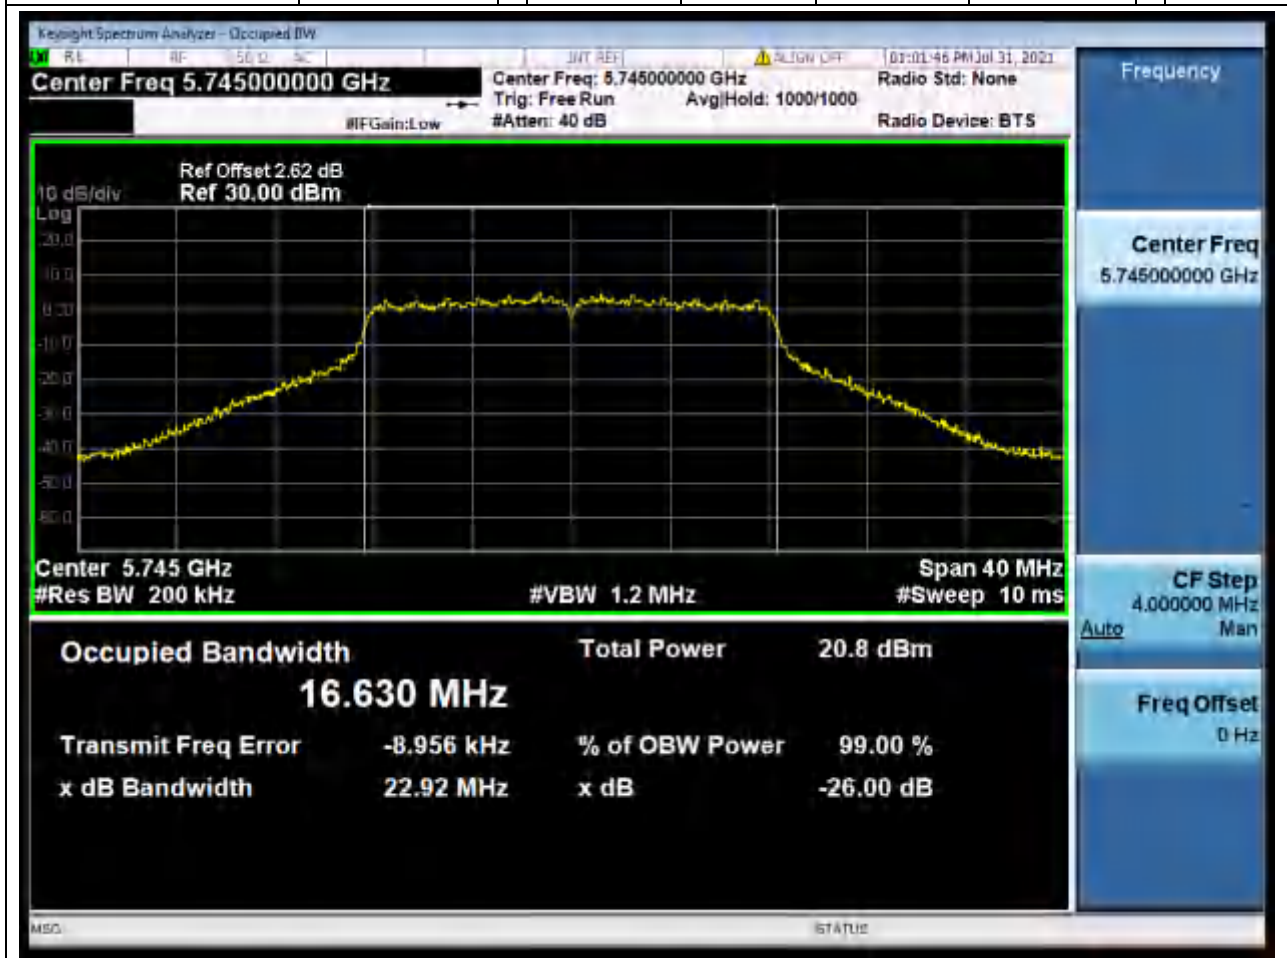

54. 802.11a_20M_Band4_L

54.1. A.2.2-99% Bandwidth(NTNV)

Center Frequency (MHz)	OBW Power (%)	RBW (MHz)	Detector	Limit (MHz)	OBW (MHz)	Verdict
5745	99	0.2	Peak	0	16.629899	Unknown