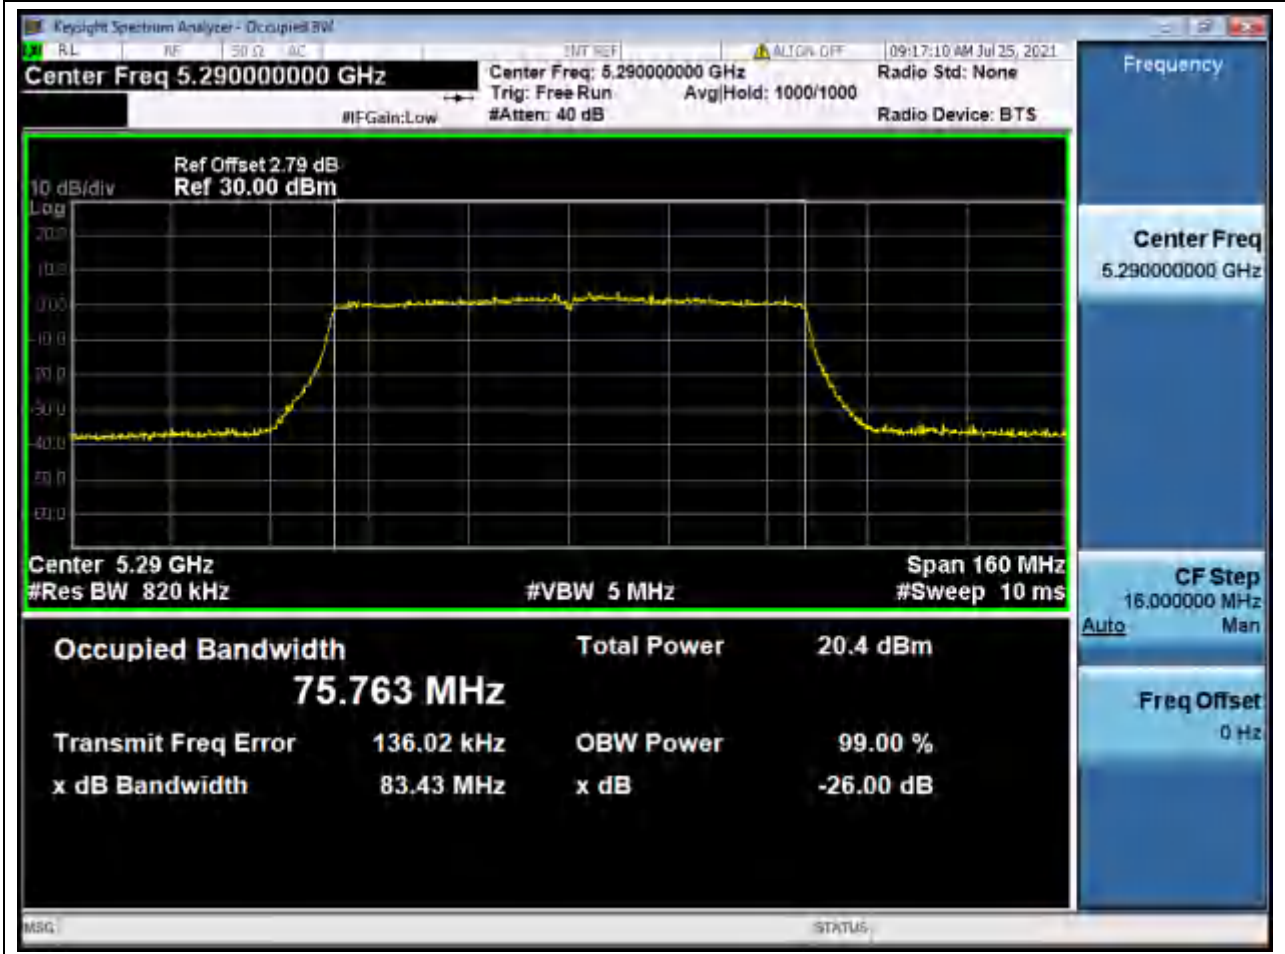

28. 802.11ac_80M_Band2_M

28.1. A.2.2-99% Bandwidth(NTNV)

Center Frequency (MHz)	OBW Power (%)	RBW (MHz)	Detector	Limit (MHz)	OBW (MHz)	Verdict
5290	99	0.82	Peak	0	75.762631	Unknow