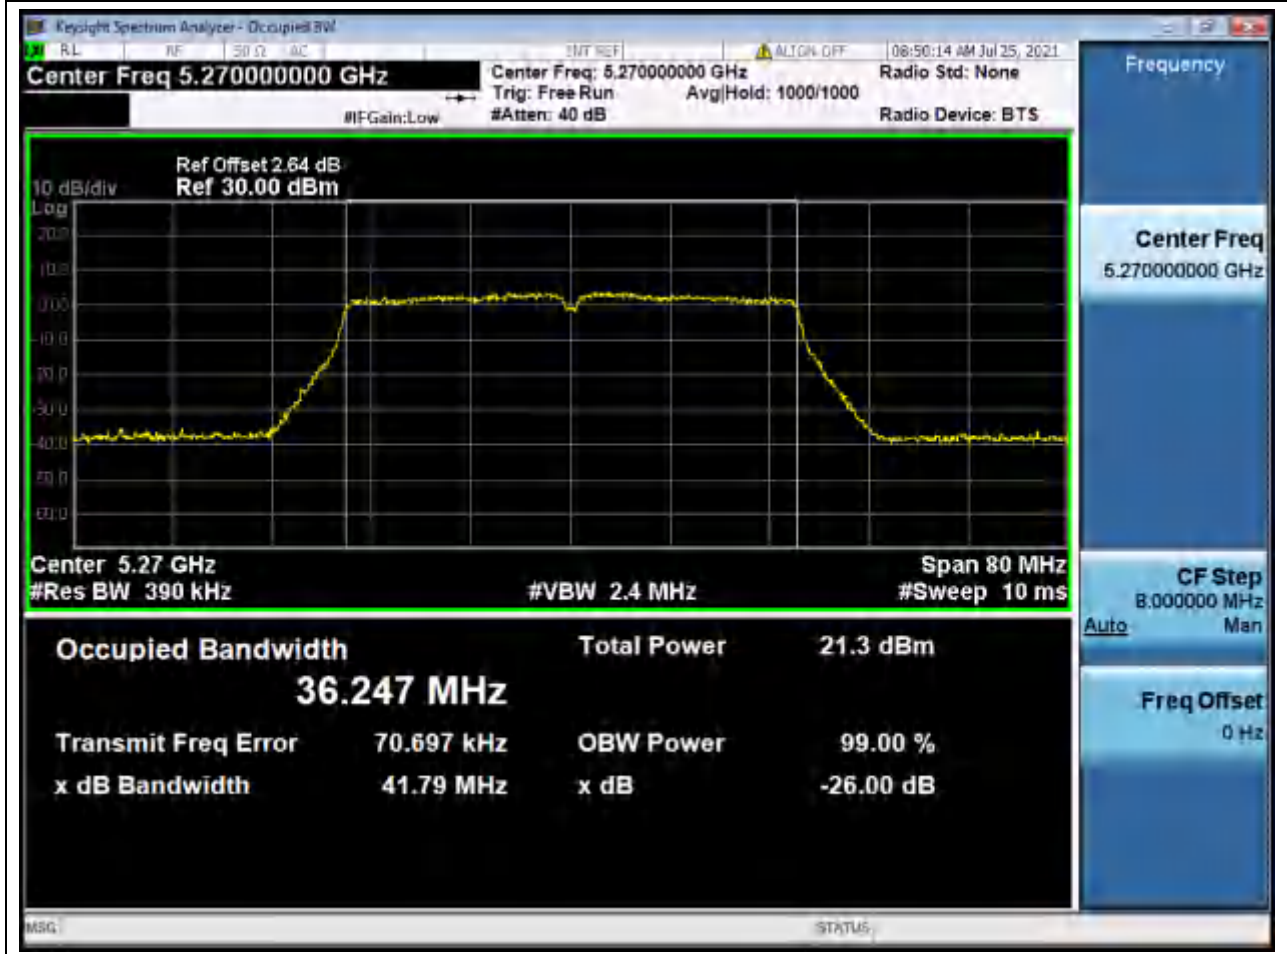

21. 802.11n_40M_Band2_L

21.1. A.2.2-99% Bandwidth(NTNV)

Center Frequency (MHz)	OBW Power (%)	RBW (MHz)	Detector	Limit (MHz)	OBW (MHz)	Verdict
5270	99	0.39	Peak	0	36.247169	Unknown