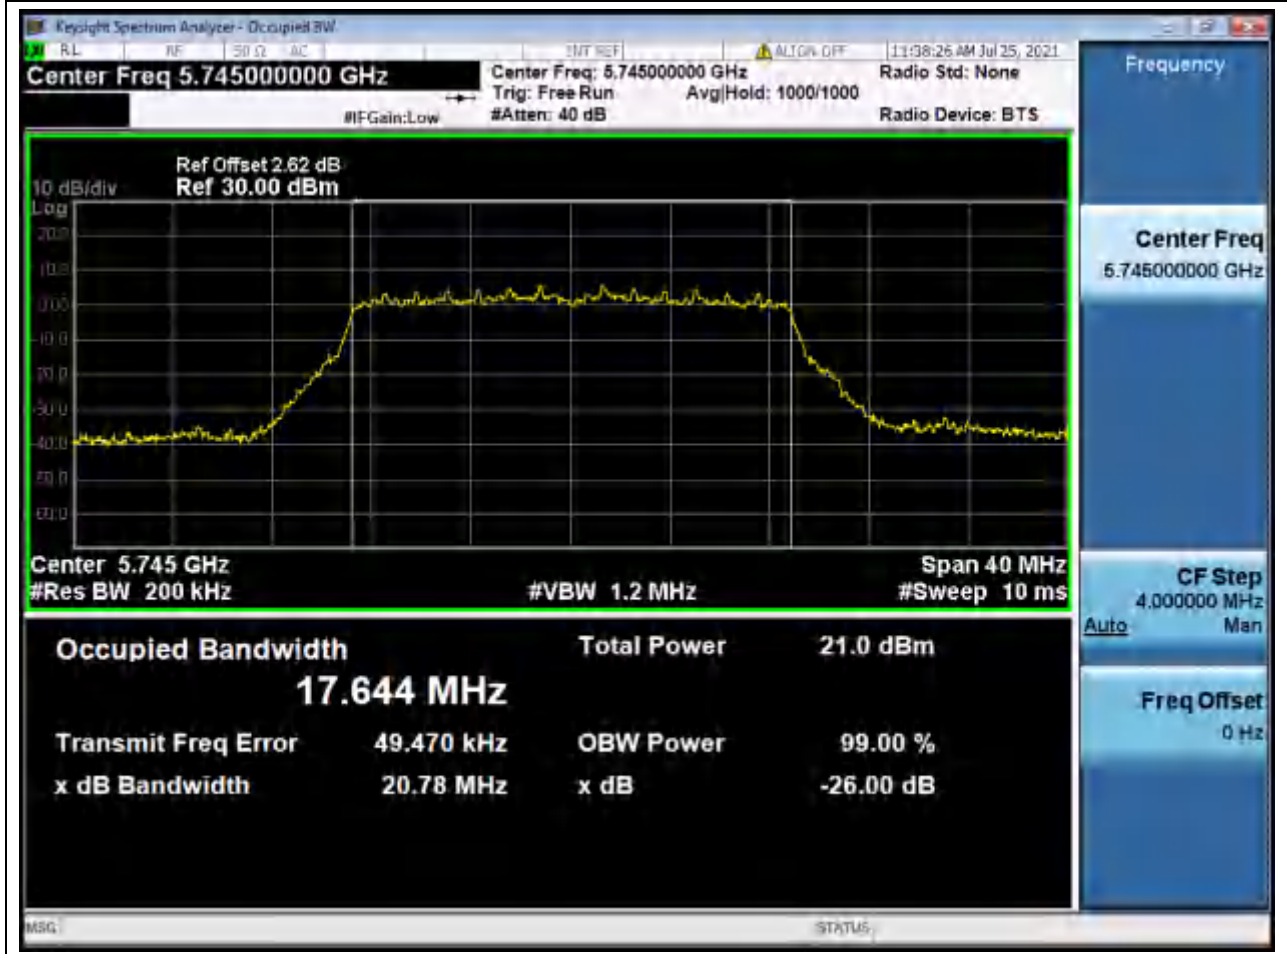

62. 802.11ac_20M_Band4_L

62.1. A.2.2-99% Bandwidth(NTNV)

Center Frequency (MHz)	OBW Power (%)	RBW (MHz)	Detector	Limit (MHz)	OBW (MHz)	Verdict
5745	99	0.2	Peak	0	17.643944	Unknown