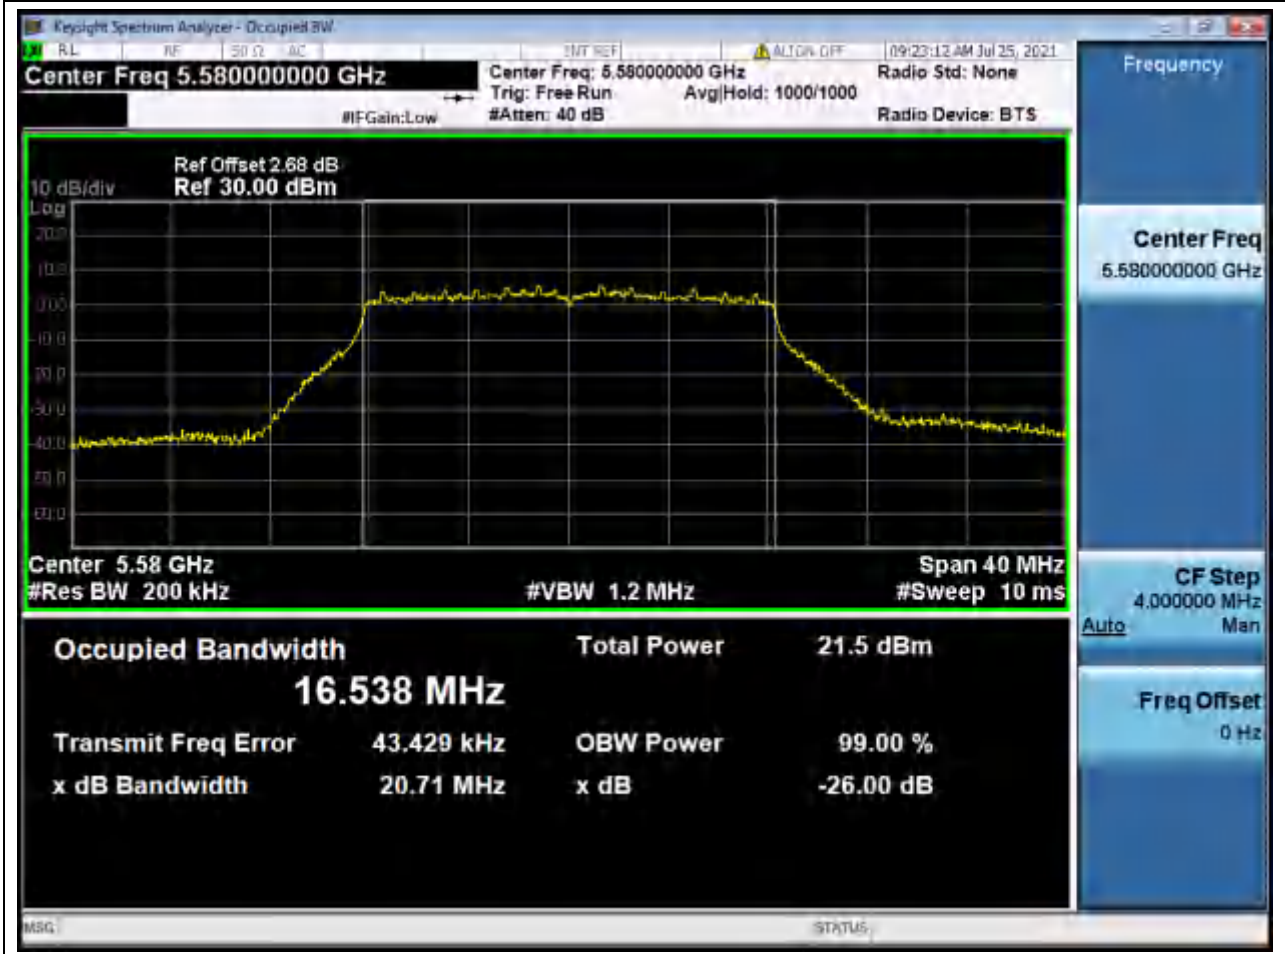

30. 802.11a_20M_Band3_M

30.1. A.2.2-99% Bandwidth(NTNV)

Center Frequency (MHz)	OBW Power (%)	RBW (MHz)	Detector	Limit (MHz)	OBW (MHz)	Verdict
5580	99	0.2	Peak	0	16.53773	Unknow