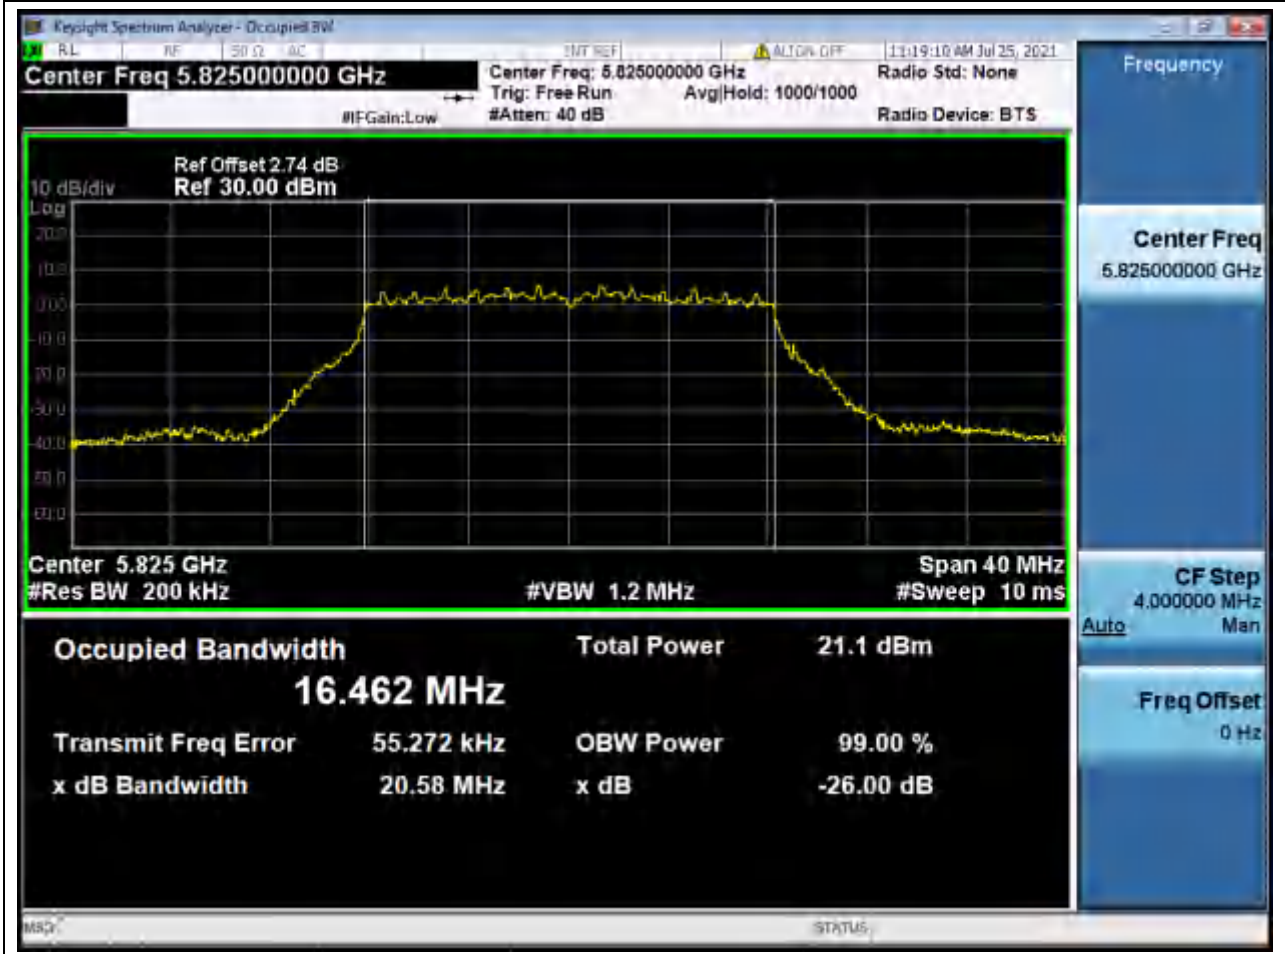

56. 802.11a_20M_Band4_H

56.1. A.2.2-99% Bandwidth(NTNV)

Center Frequency (MHz)	OBW Power (%)	RBW (MHz)	Detector	Limit (MHz)	OBW (MHz)	Verdict
5825	99	0.2	Peak	0	16.462438	Unknown