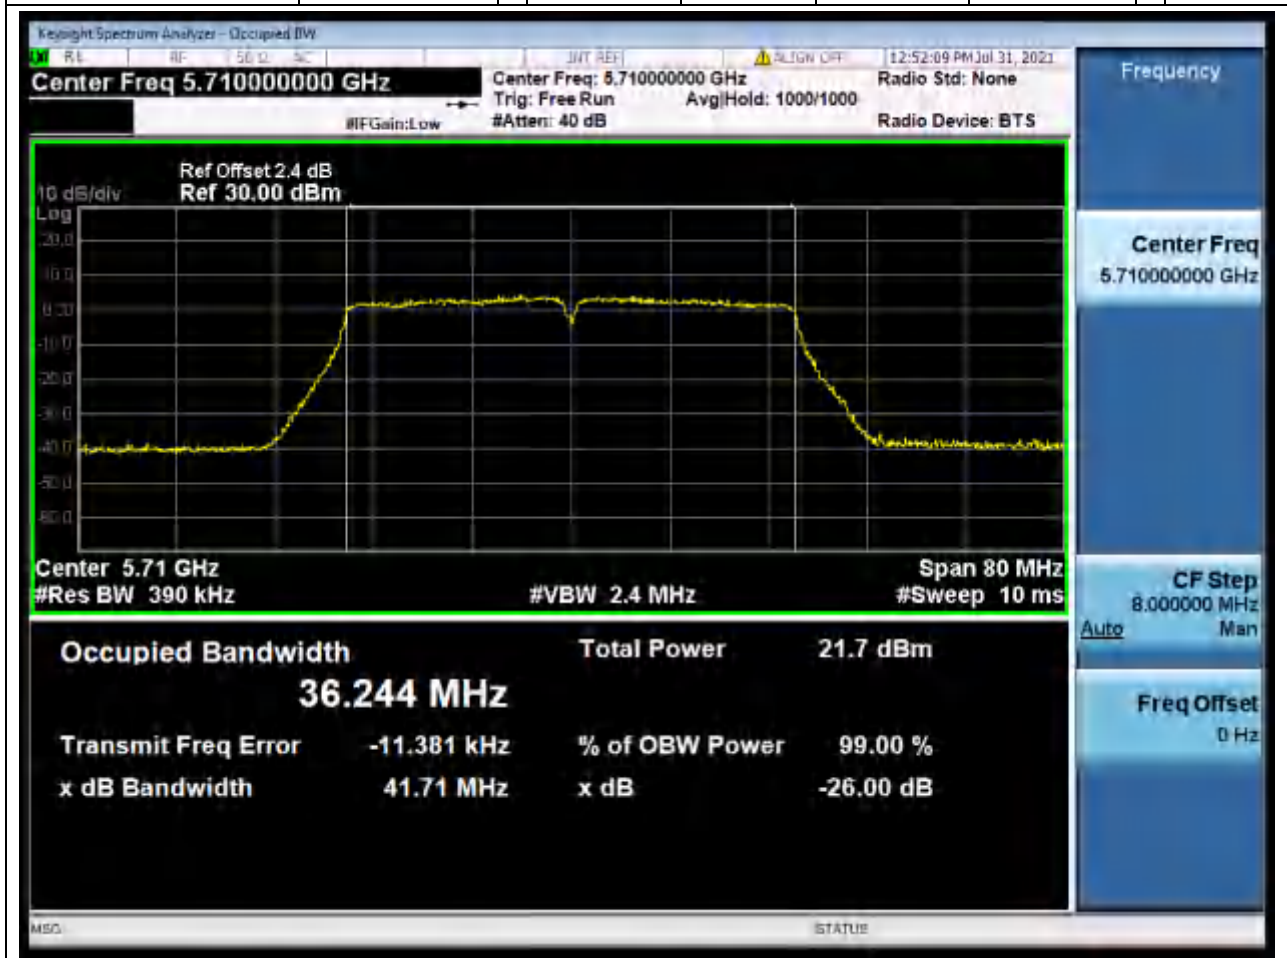

50. 802.11ac_40M_Band3_CH142

50.1. A.2.2-99% Bandwidth(NTNV)

Center Frequency (MHz)	OBW Power (%)	RBW (MHz)	Detector	Limit (MHz)	OBW (MHz)	Verdict
5710	99	0.39	Peak	0	36.243843	Unknown