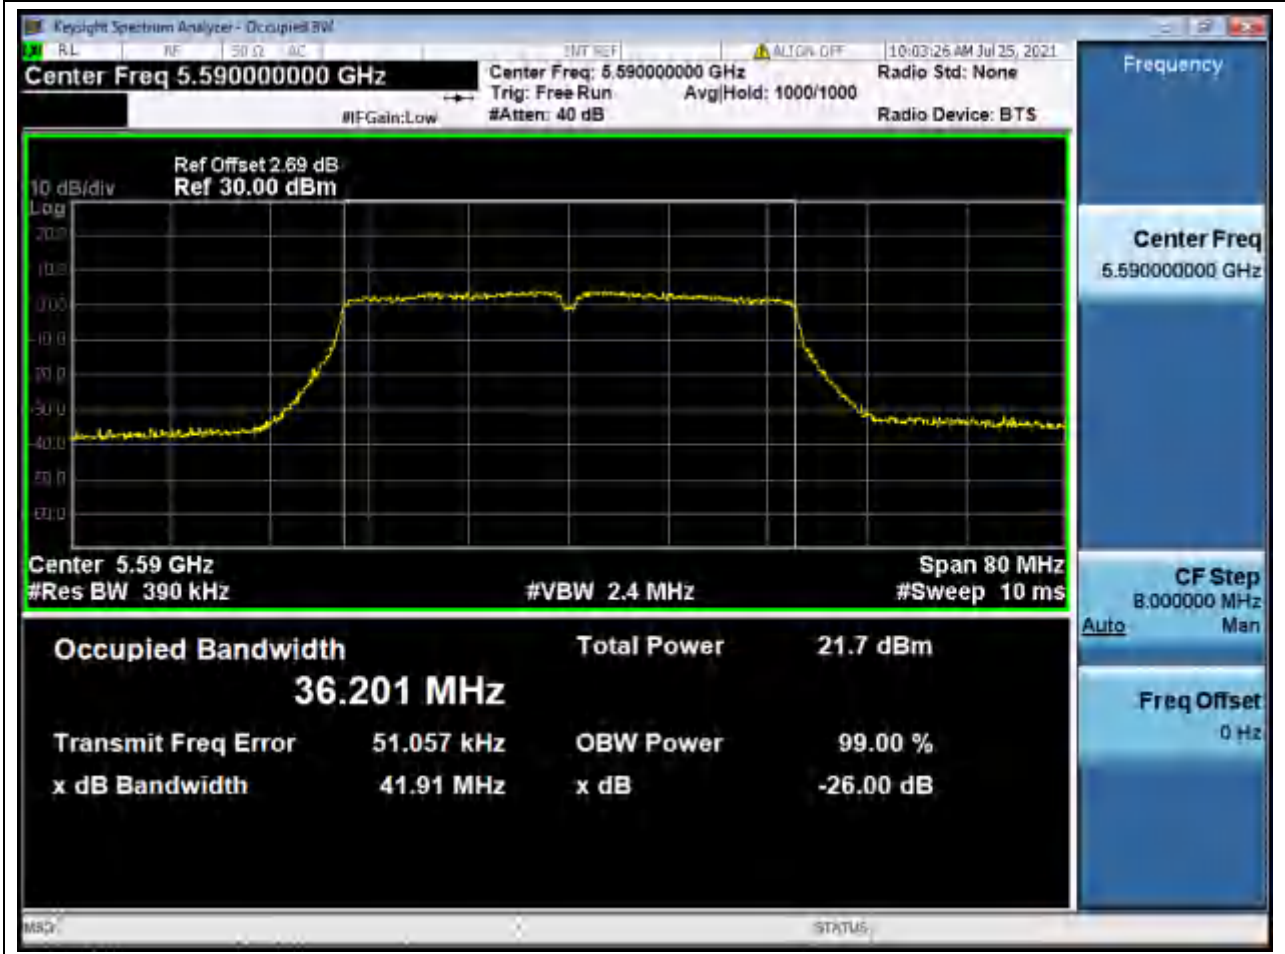

39. 802.11n_40M_Band3_M

39.1. A.2.2-99% Bandwidth(NTNV)

Center Frequency (MHz)	OBW Power (%)	RBW (MHz)	Detector	Limit (MHz)	OBW (MHz)	Verdict
5590	99	0.39	Peak	0	36.200716	Unknow