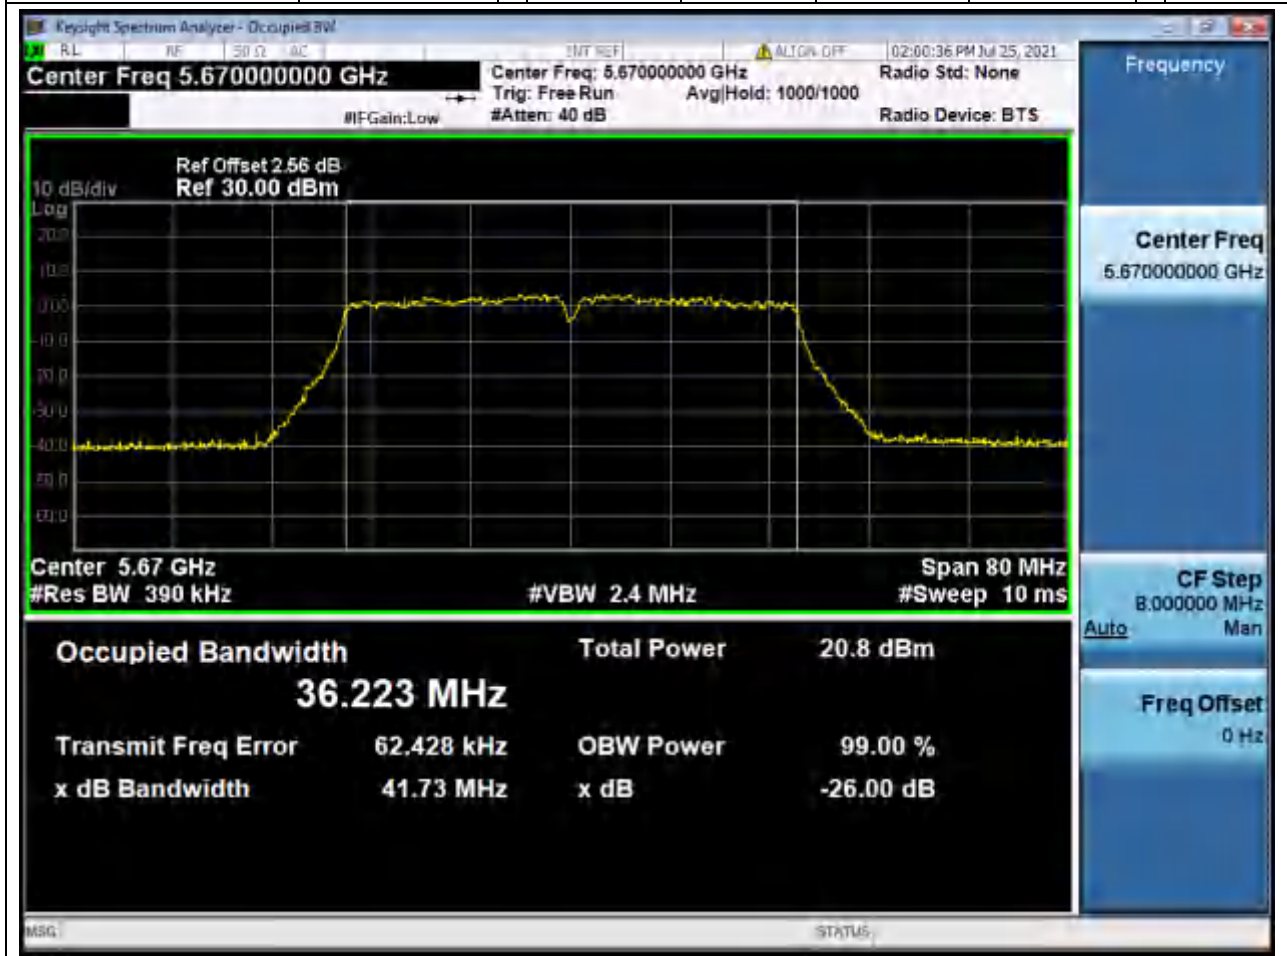

40. 802.11n_40M_Band3_H

40.1. A.2.2-99% Bandwidth(NTNV)

Center Frequency (MHz)	OBW Power (%)	RBW (MHz)	Detector	Limit (MHz)	OBW (MHz)	Verdict
5670	99	0.39	Peak	0	36.223468	Unknow