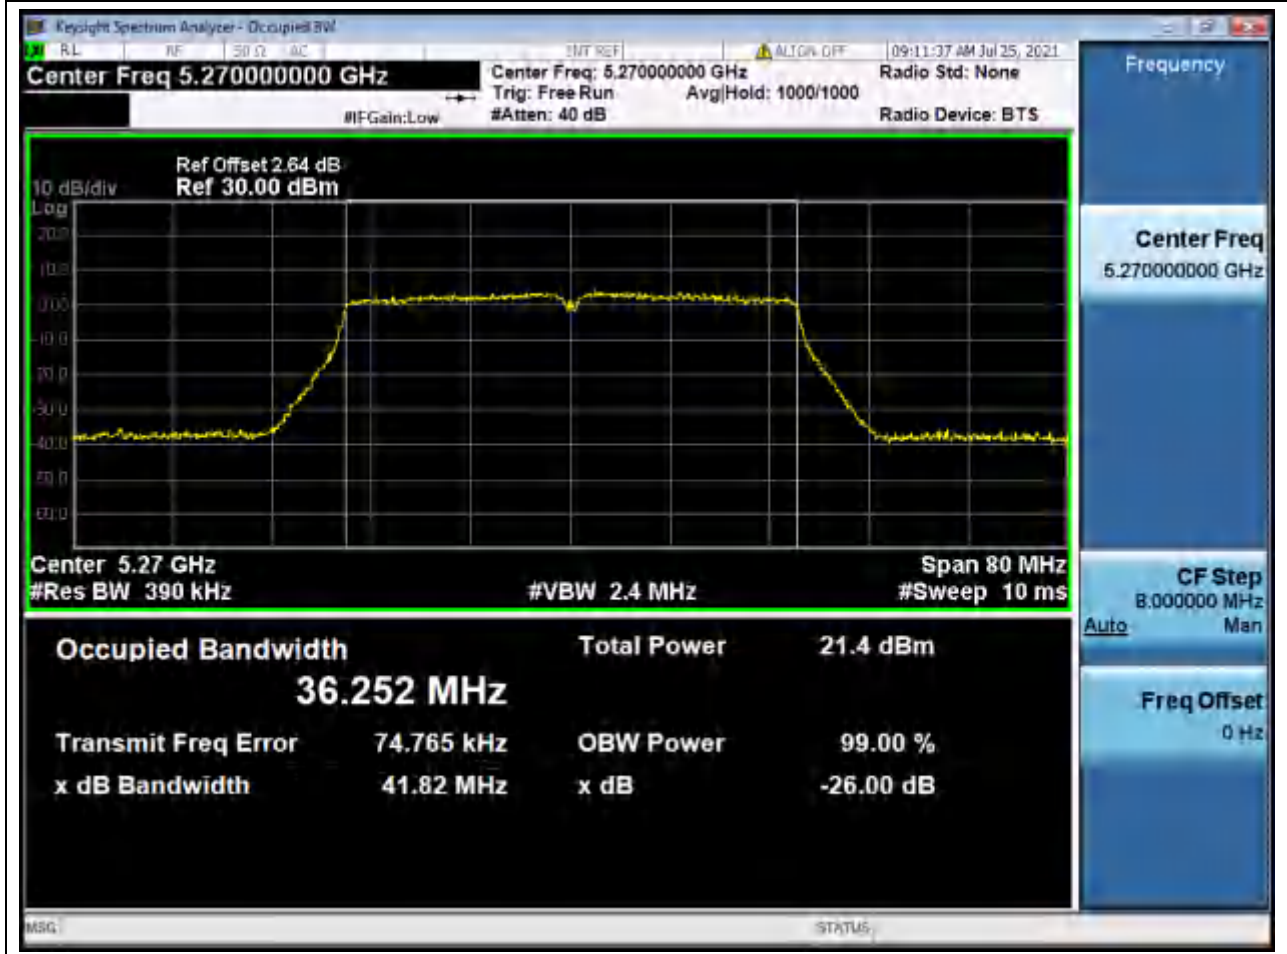

26. 802.11ac_40M_Band2_L

26.1. A.2.2-99% Bandwidth(NTNV)

Center Frequency (MHz)	OBW Power (%)	RBW (MHz)	Detector	Limit (MHz)	OBW (MHz)	Verdict
5270	99	0.39	Peak	0	36.251992	Unknown