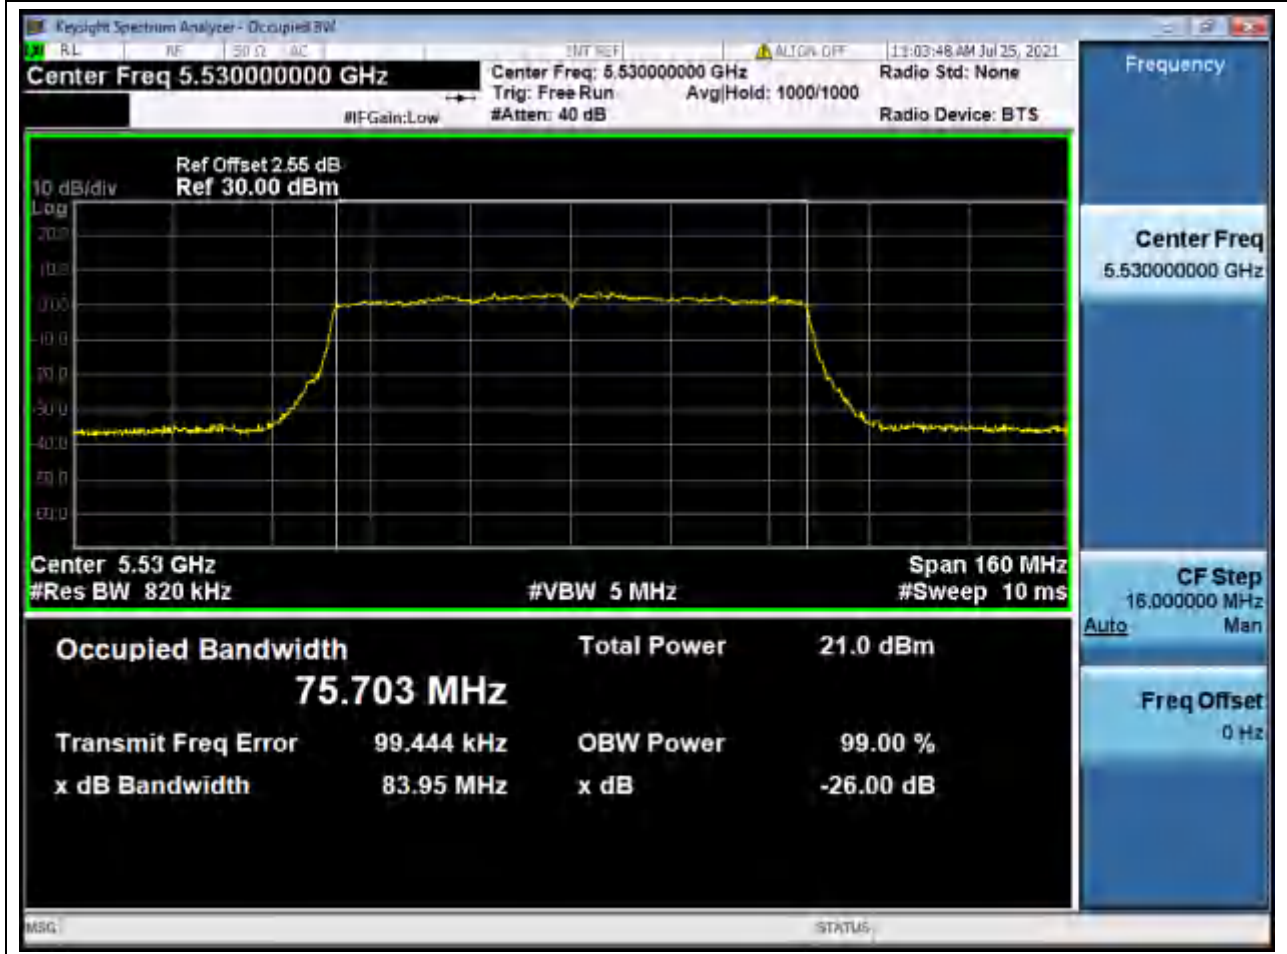

51. 802.11ac_80M_Band3_L

51.1. A.2.2-99% Bandwidth(NTNV)

Center Frequency (MHz)	OBW Power (%)	RBW (MHz)	Detector	Limit (MHz)	OBW (MHz)	Verdict
5530	99	0.82	Peak	0	75.702533	Unknown