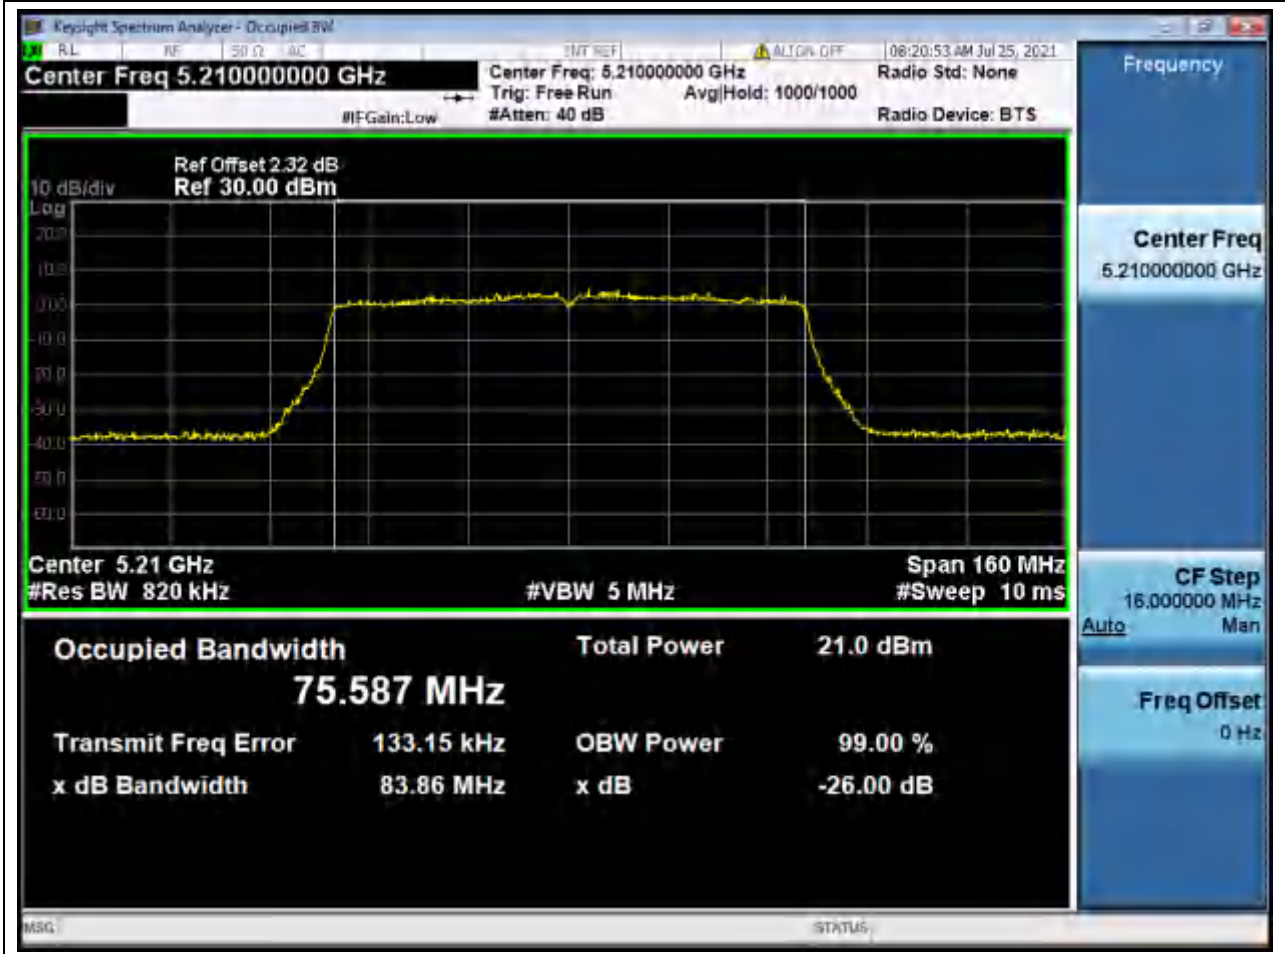

14. 802.11ac_80M_Band1_M

14.1. A.2.2-99% Bandwidth(NTNV)

Center Frequency (MHz)	OBW Power (%)	RBW (MHz)	Detector	Limit (MHz)	OBW (MHz)	Verdict
5210	99	0.82	Peak	0	75.586773	Unknow