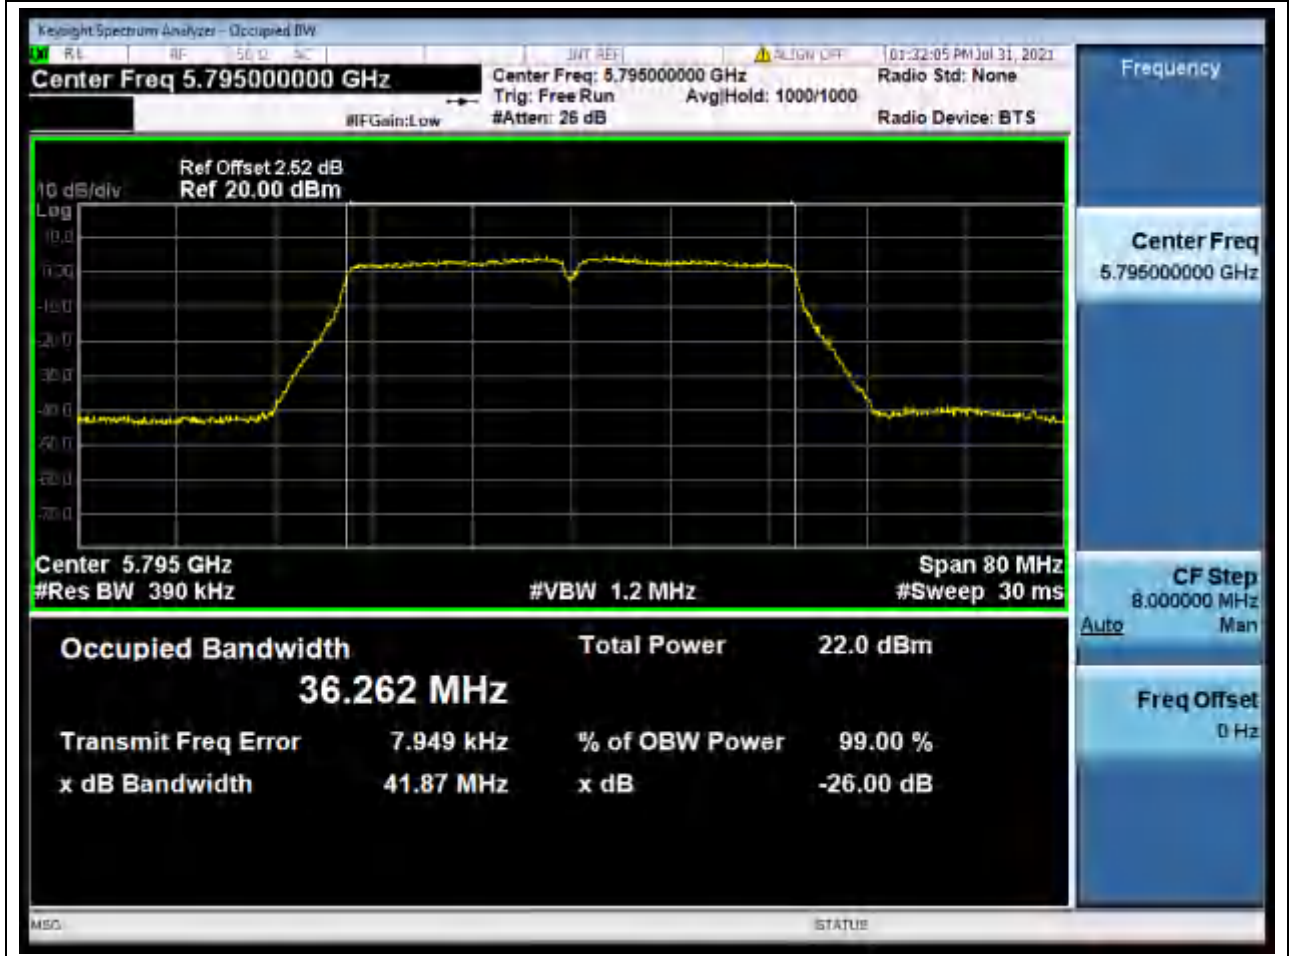

61. 802.11n_40M_Band4_H

61.1. A.2-26dB Bandwidth(NTNV)

Center Frequency (MHz)	XdB Down	RBW (MHz)	Detector	Limit (MHz)	XdB BandWidth (MHz)	Verdict
5795	26	0.39	Peak	0	41.873661	Unknow