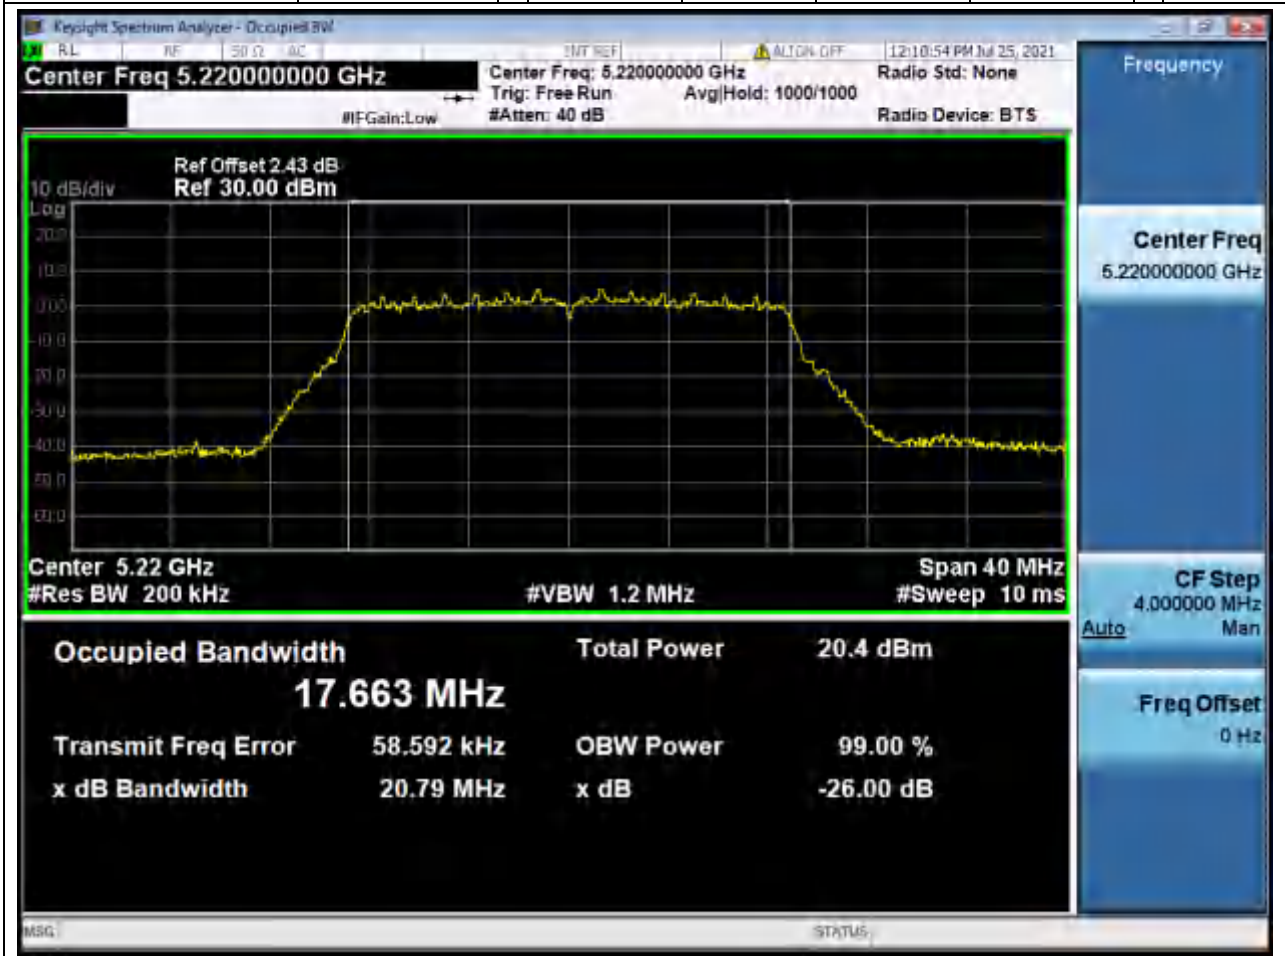

5. 802.11n_20M_Band1_M

5.1. A.2.2-99% Bandwidth(NTNV)

Center Frequency (MHz)	OBW Power (%)	RBW (MHz)	Detector	Limit (MHz)	OBW (MHz)	Verdict
5220	99	0.2	Peak	0	17.66323	Unknow