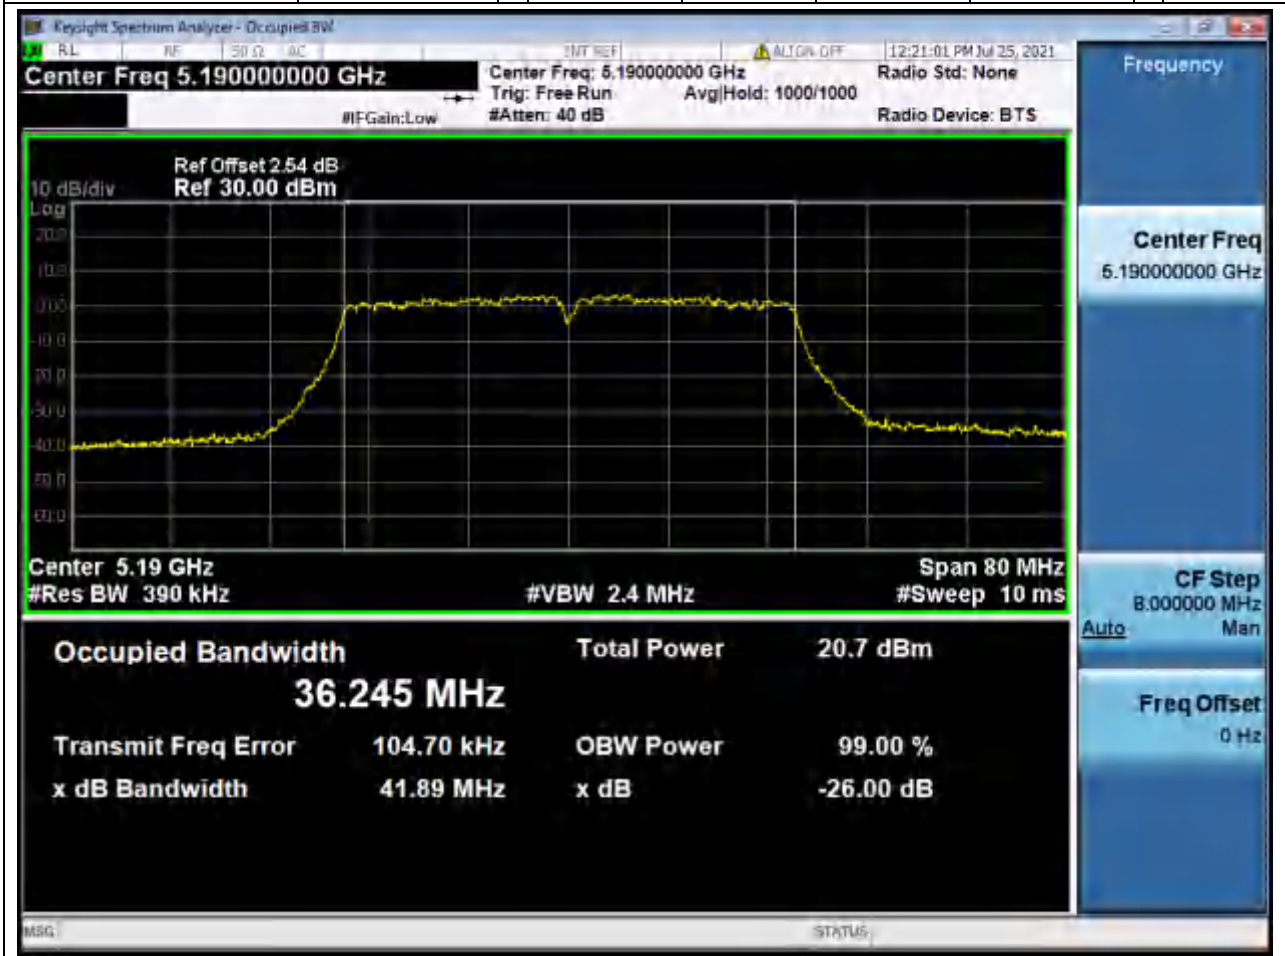

7. 802.11n_40M_Band1_L

7.2. A.2.2-99% Bandwidth(NTNV)

Center Frequency (MHz)	OBW Power (%)	RBW (MHz)	Detector	Limit (MHz)	OBW (MHz)	Verdict
5190	99	0.39	Peak	0	36.24478	Unknow