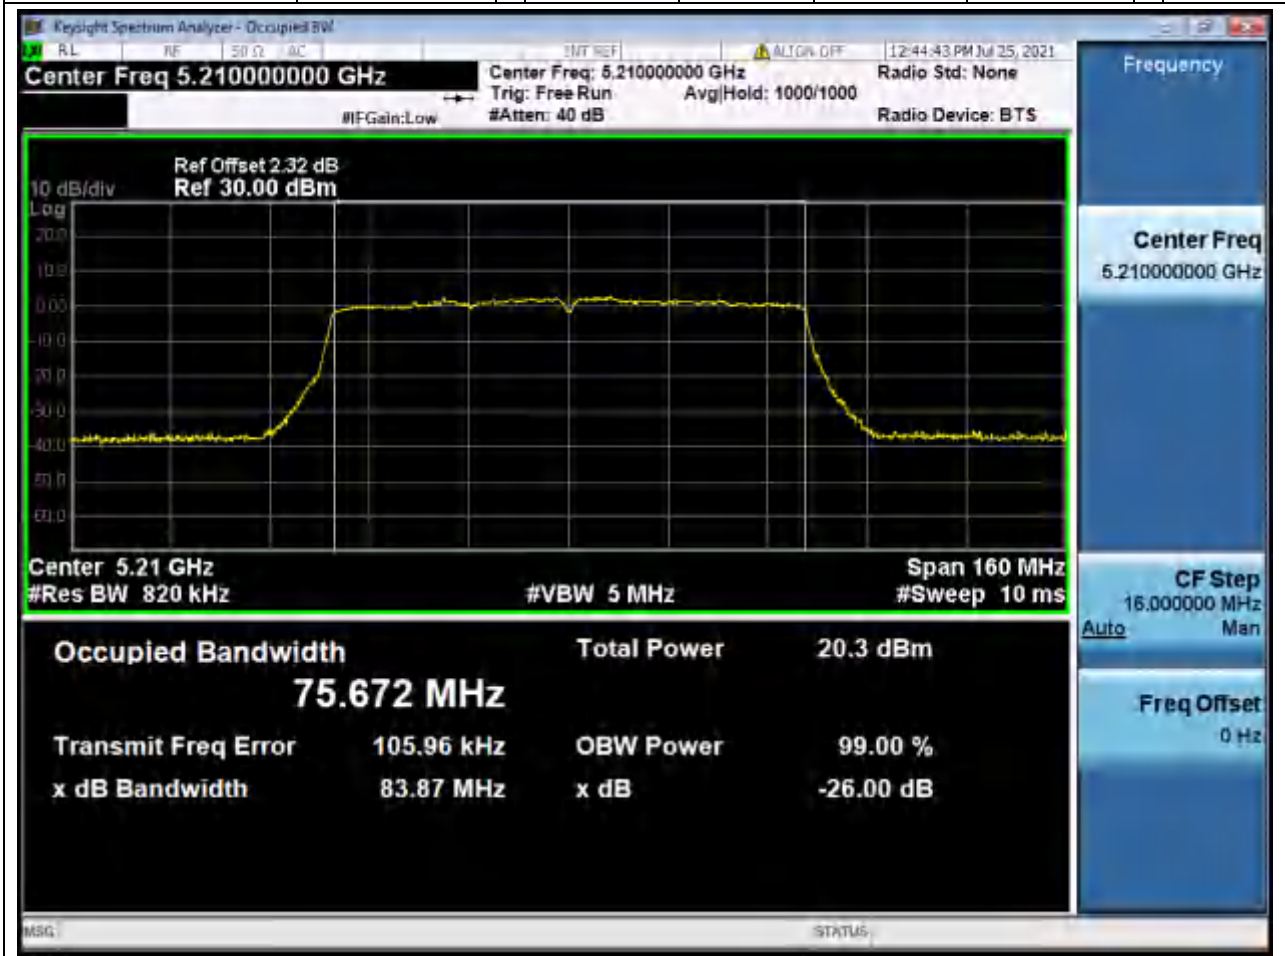

14. 802.11ac_80M_Band1_M

14.1. A.2.2-99% Bandwidth(NTNV)

Center Frequency (MHz)	OBW Power (%)	RBW (MHz)	Detector	Limit (MHz)	OBW (MHz)	Verdict
5210	99	0.82	Peak	0	75.671941	Unknow