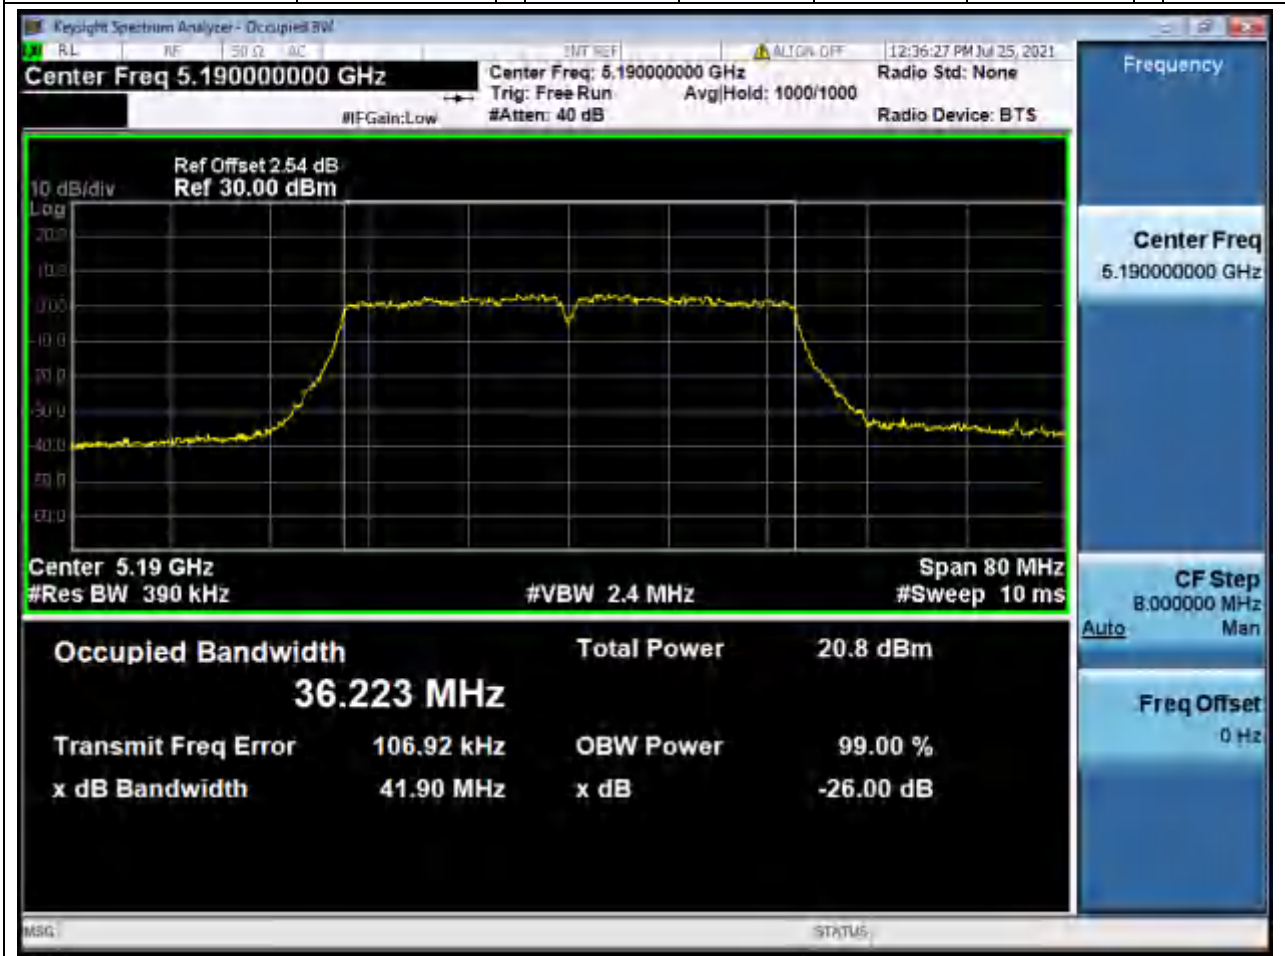

12. 802.11ac_40M_Band1_L

12.1. A.2.2-99% Bandwidth(NTNV)

Center Frequency (MHz)	OBW Power (%)	RBW (MHz)	Detector	Limit (MHz)	OBW (MHz)	Verdict
5190	99	0.39	Peak	0	36.222964	Unknown