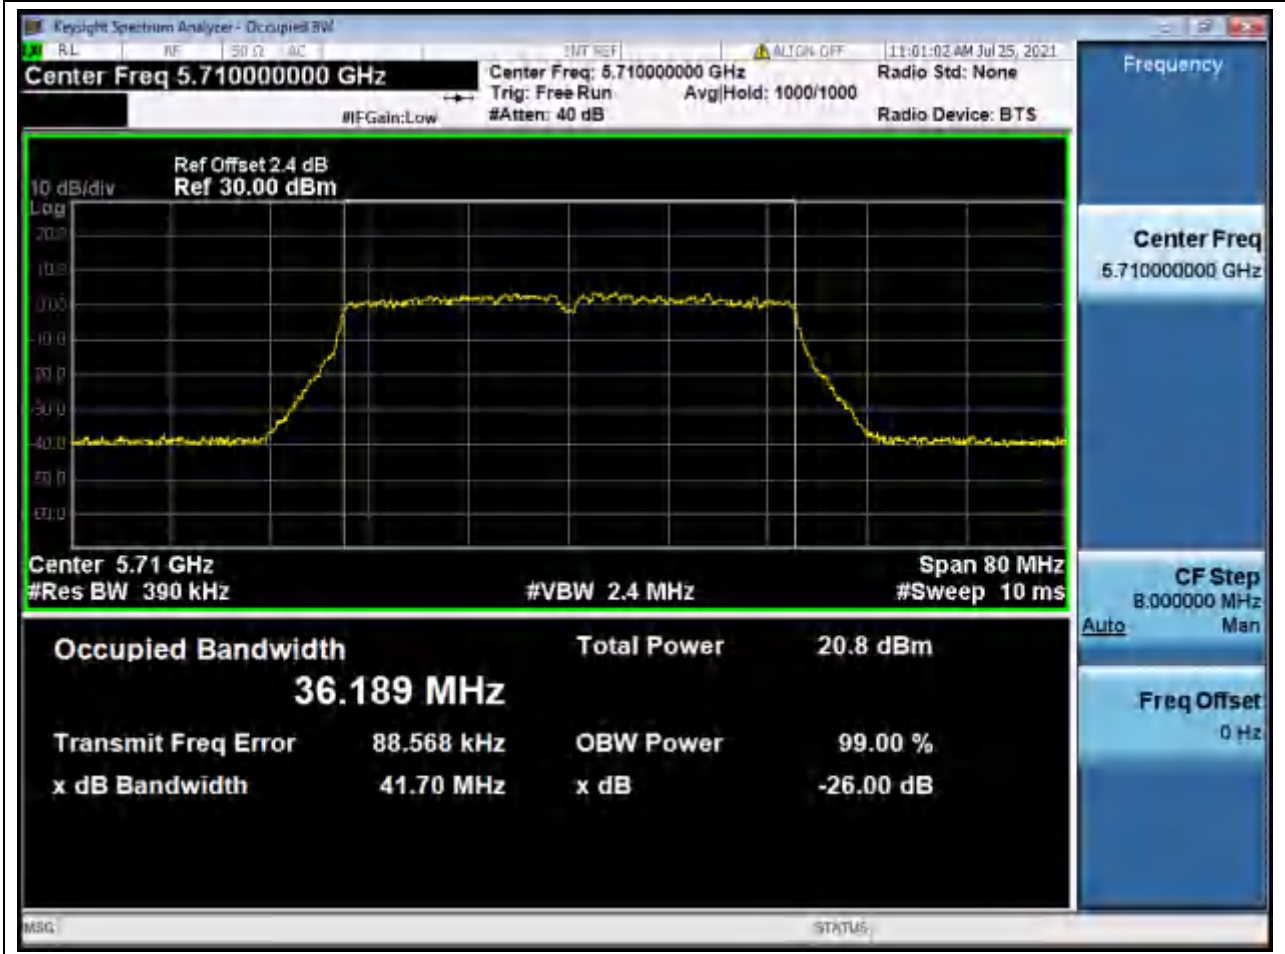

50. 802.11ac_40M_Band3_CH142

50.1. A.2.2-99% Bandwidth(NTNV)

Center Frequency (MHz)	OBW Power (%)	RBW (MHz)	Detector	Limit (MHz)	OBW (MHz)	Verdict
5710	99	0.39	Peak	0	36.188667	Unknown