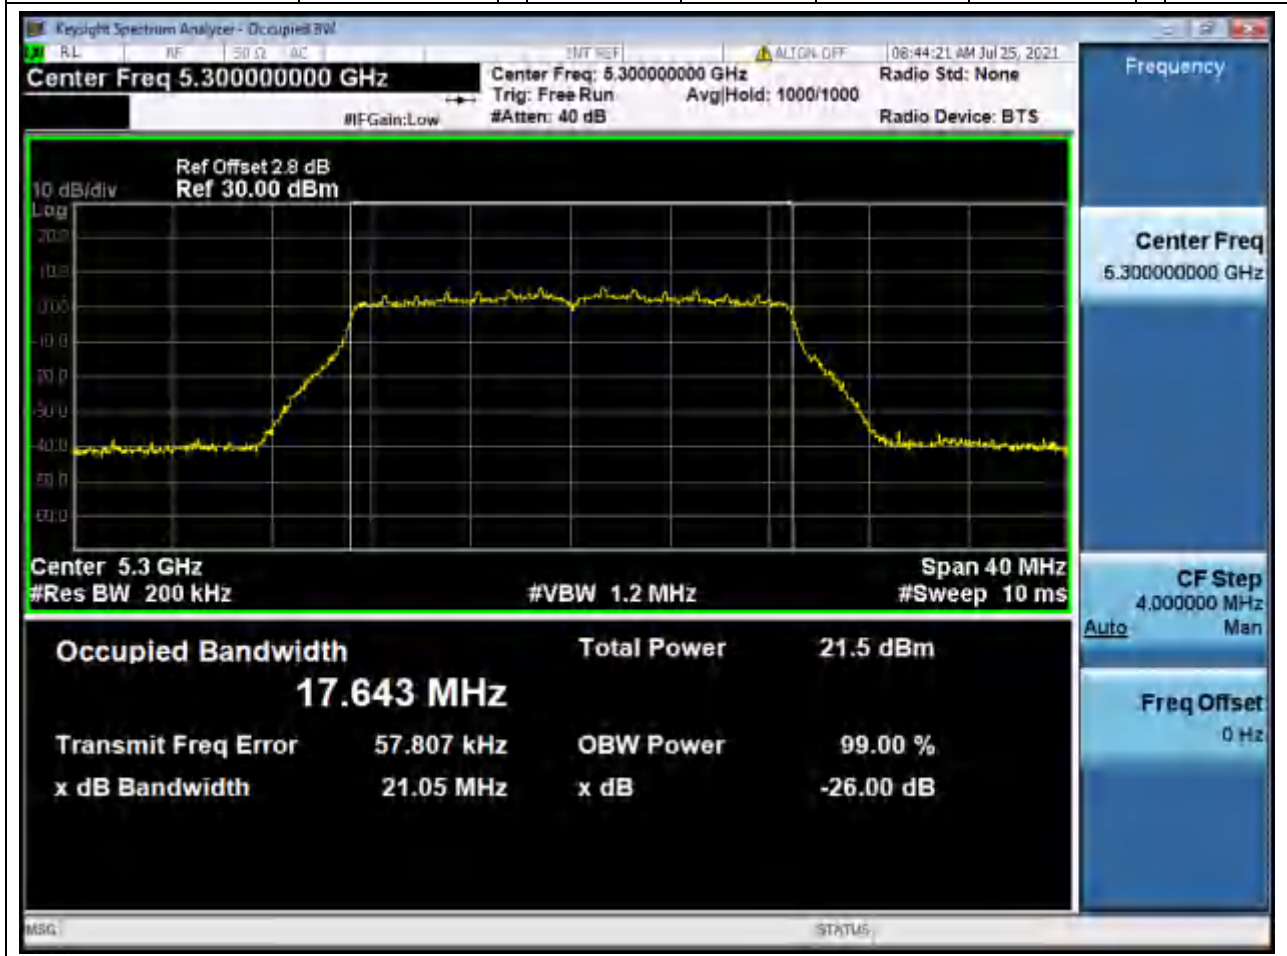

19. 802.11n_20M_Band2_M

19.1. A.2.2-99% Bandwidth(NTNV)

Center Frequency (MHz)	OBW Power (%)	RBW (MHz)	Detector	Limit (MHz)	OBW (MHz)	Verdict
5300	99	0.2	Peak	0	17.643349	Unknown