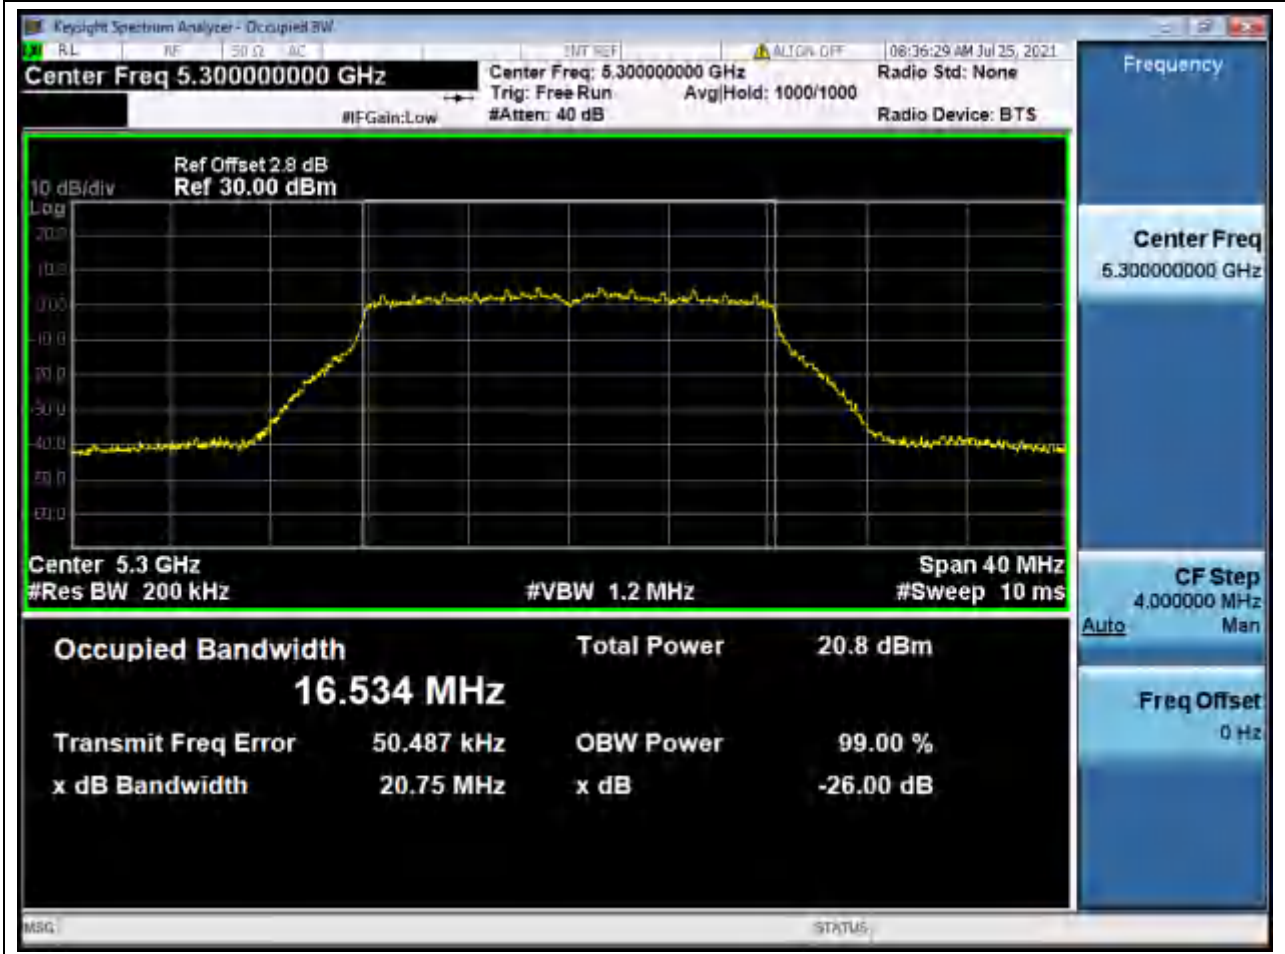

16. 802.11a_20M_Band2_M

16.1. A.2.2-99% Bandwidth(NTNV)

Center Frequency (MHz)	OBW Power (%)	RBW (MHz)	Detector	Limit (MHz)	OBW (MHz)	Verdict
5300	99	0.2	Peak	0	16.533907	Unknow