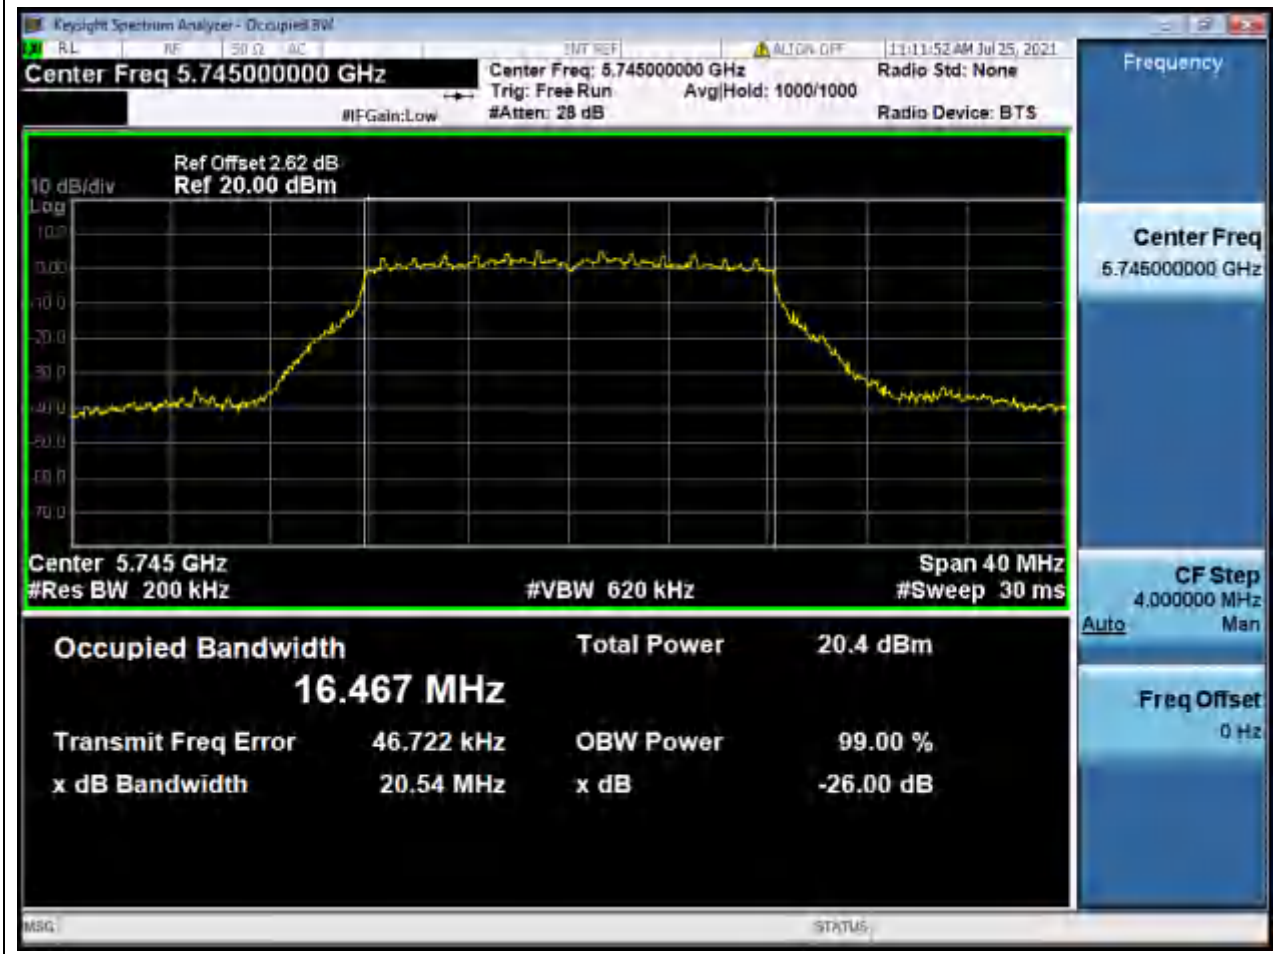

54. 802.11a_20M_Band4_L

54.1. A.2-26dB Bandwidth(NTNV)

Center Frequency (MHz)	XdB Down	RBW (MHz)	Detector	Limit (MHz)	XdB BandWidth (MHz)	Verdict
5745	26	0.2	Peak	0	20.535223	Unknow