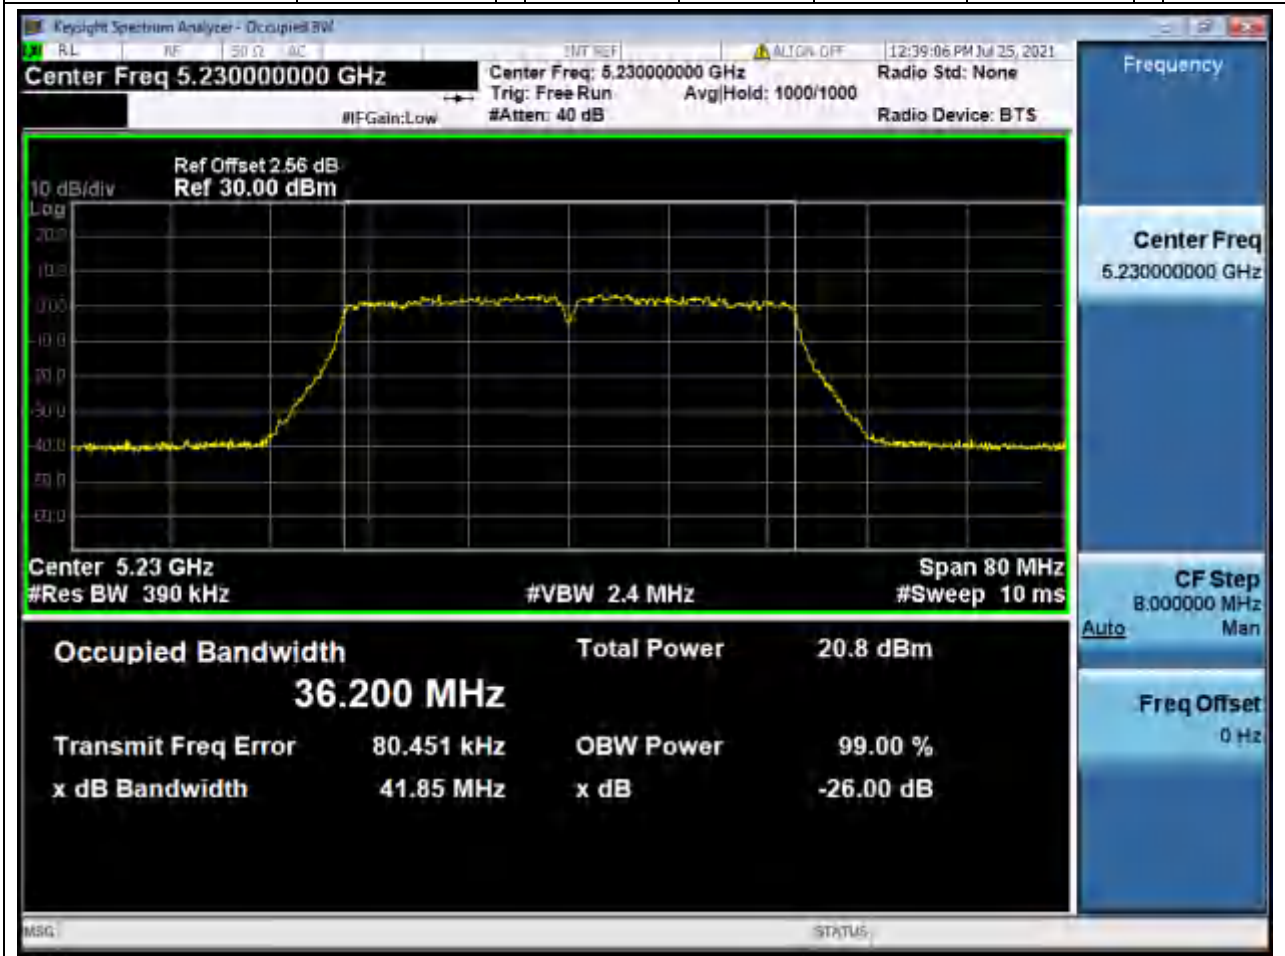

13. 802.11ac_40M_Band1_H

13.1. A.2.2-99% Bandwidth(NTNV)

Center Frequency (MHz)	OBW Power (%)	RBW (MHz)	Detector	Limit (MHz)	OBW (MHz)	Verdict
5230	99	0.39	Peak	0	36.199564	Unknown