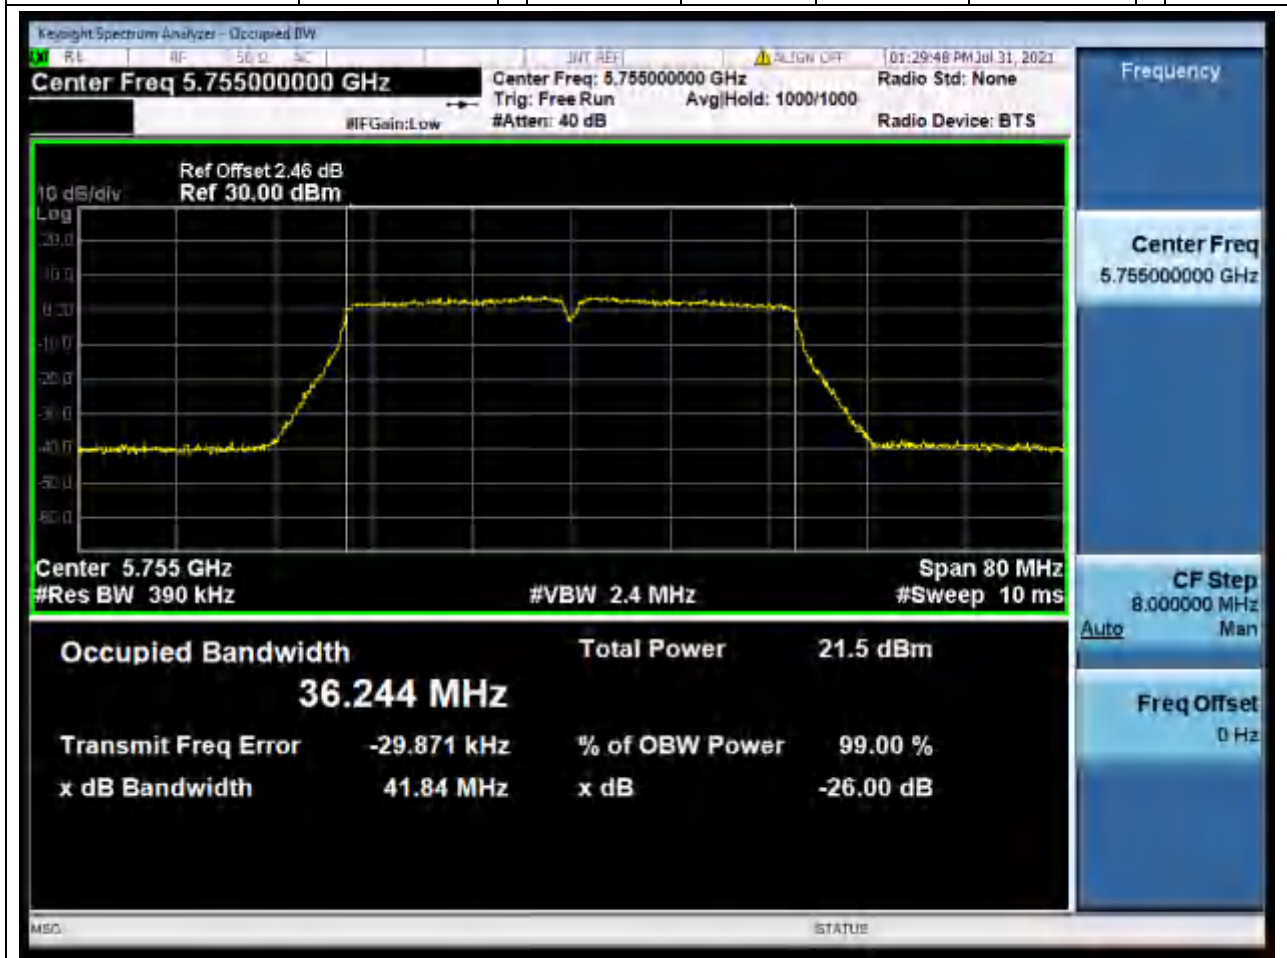

60. 802.11n_40M_Band4_L

60.1. A.2.2-99% Bandwidth(NTNV)

Center Frequency (MHz)	OBW Power (%)	RBW (MHz)	Detector	Limit (MHz)	OBW (MHz)	Verdict
5755	99	0.39	Peak	0	36.244225	Unknow

61. 802.11n_40M_Band4_H

61.1. A.2.2-99% Bandwidth(NTNV)