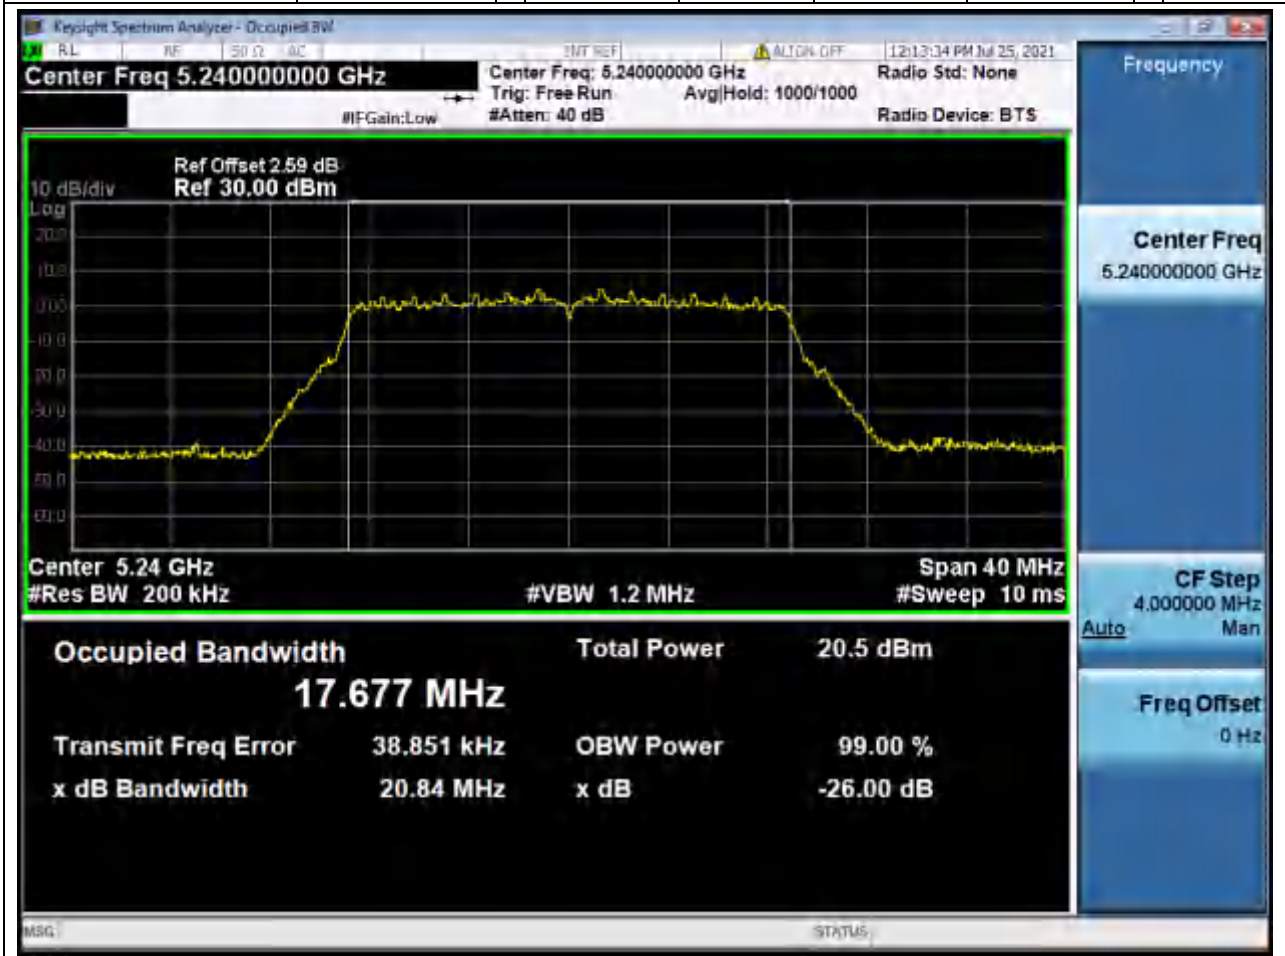

6. 802.11n_20M_Band1_H

6.1. A.2.2-99% Bandwidth(NTNV)

Center Frequency (MHz)	OBW Power (%)	RBW (MHz)	Detector	Limit (MHz)	OBW (MHz)	Verdict
5240	99	0.2	Peak	0	17.676613	Unknown