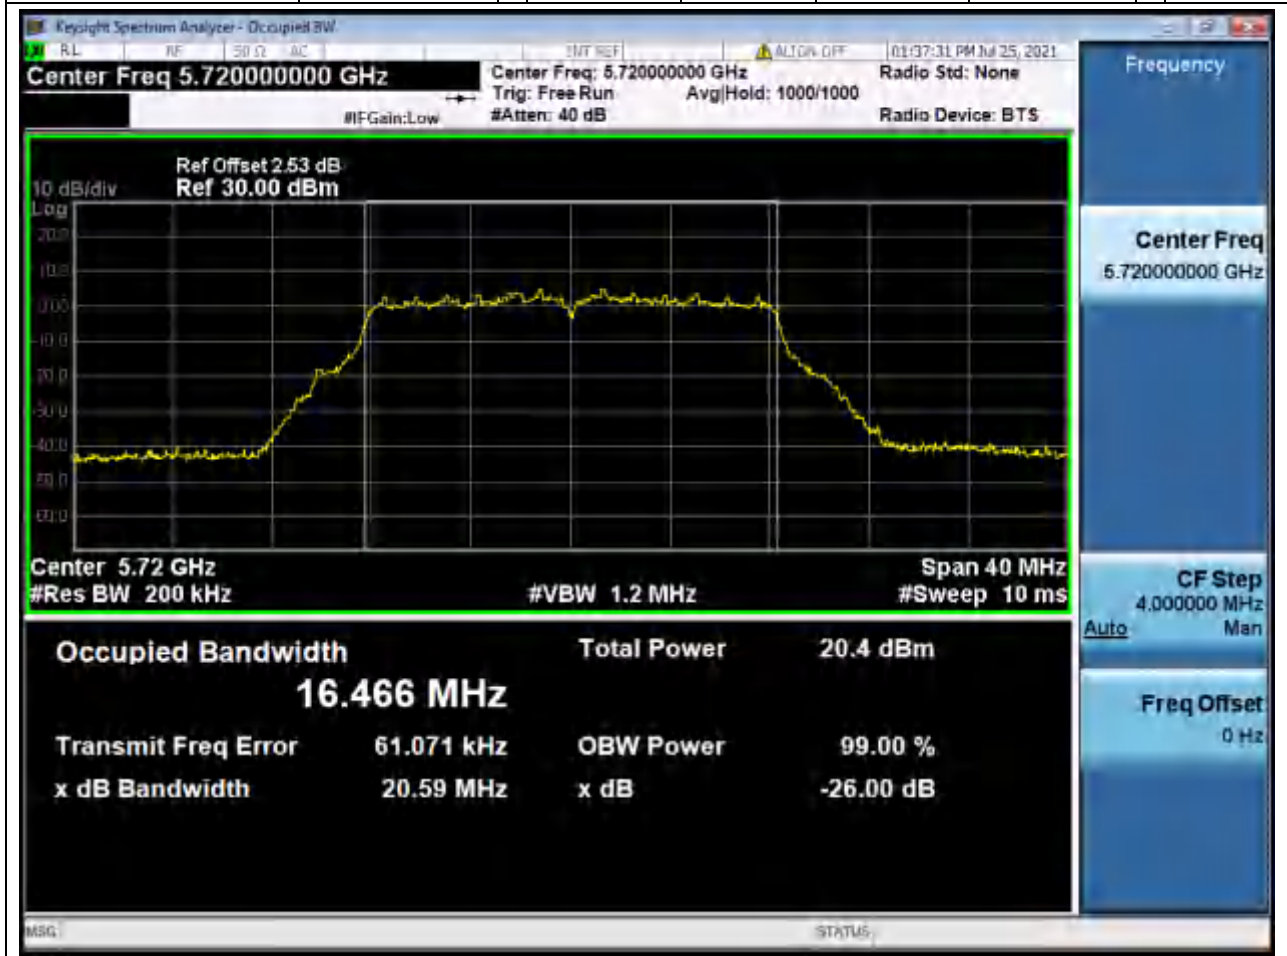

32. 802.11a_20M_Band3_CH144

32.1. A.2.2-99% Bandwidth(NTNV)

Center Frequency (MHz)	OBW Power (%)	RBW (MHz)	Detector	Limit (MHz)	OBW (MHz)	Verdict
5720	99	0.2	Peak	0	16.465678	Unknow