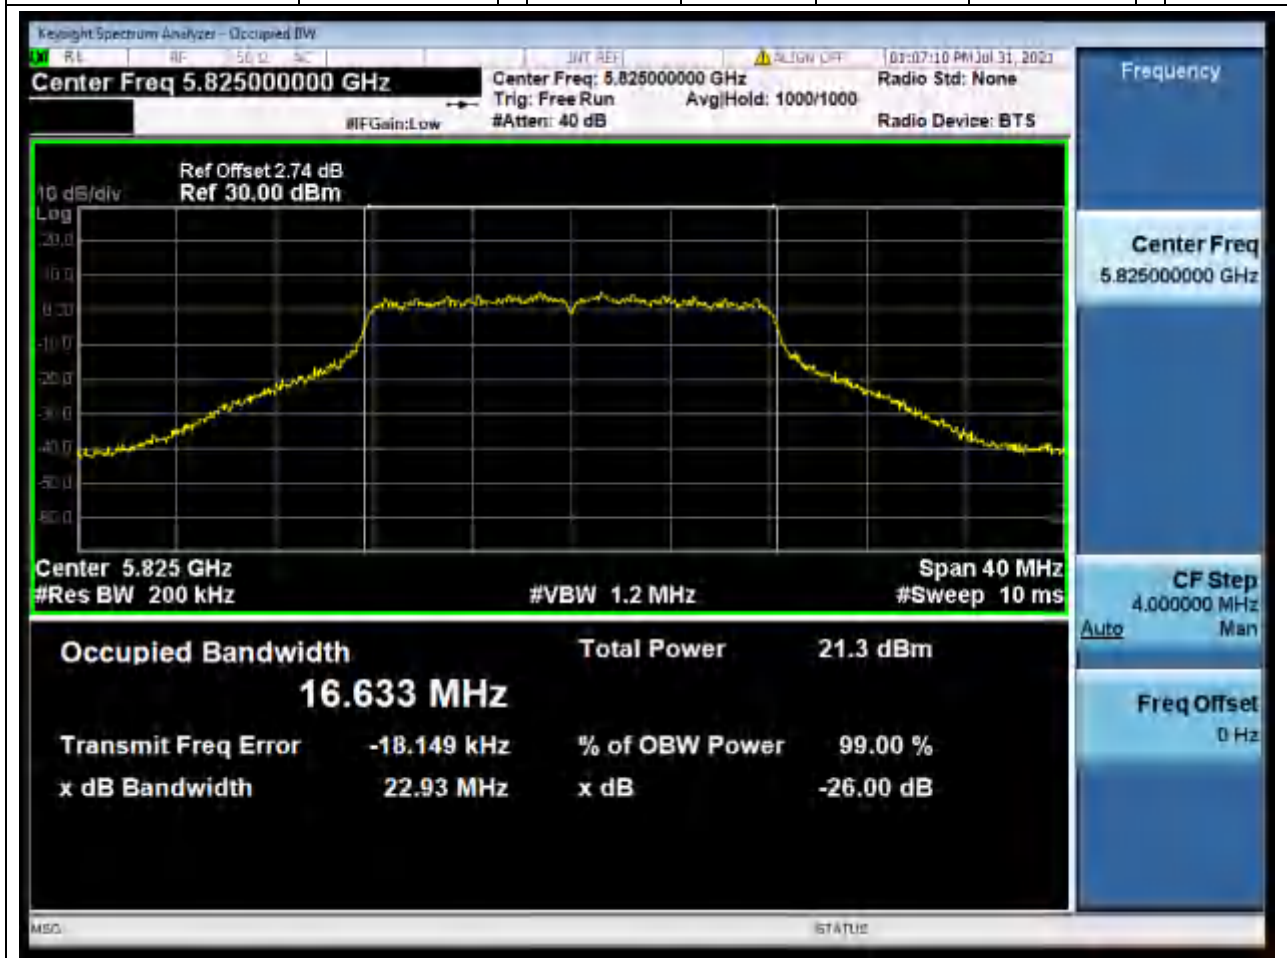

56. 802.11a_20M_Band4_H

56.1. A.2.2-99% Bandwidth(NTNV)

Center Frequency (MHz)	OBW Power (%)	RBW (MHz)	Detector	Limit (MHz)	OBW (MHz)	Verdict
5825	99	0.2	Peak	0	16.632501	Unknow