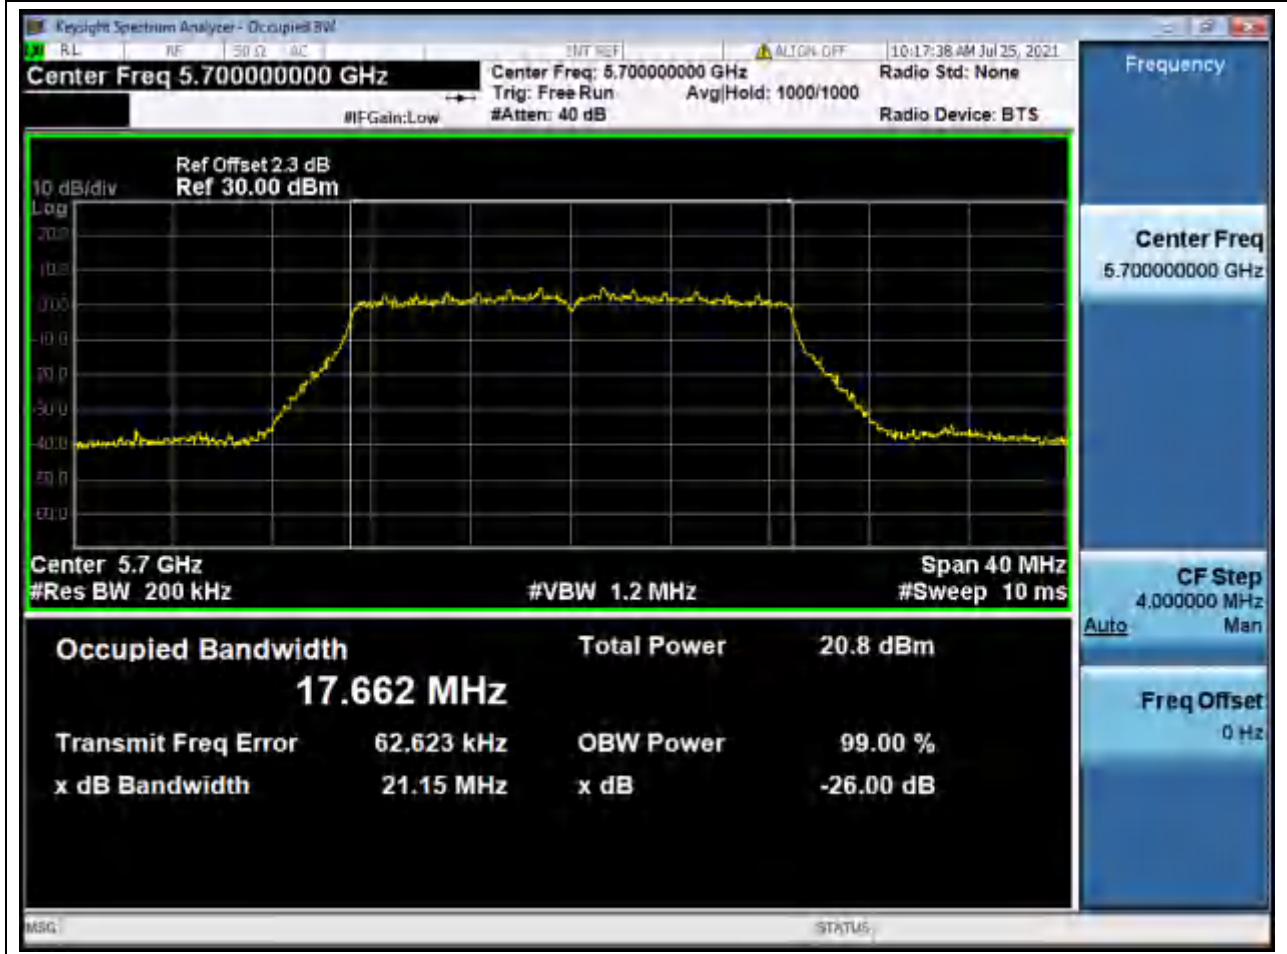

44. 802.11ac_20M_Band3_H

44.1. A.2.2-99% Bandwidth(NTNV)

Center Frequency (MHz)	OBW Power (%)	RBW (MHz)	Detector	Limit (MHz)	OBW (MHz)	Verdict
5700	99	0.2	Peak	0	17.661657	Unknown