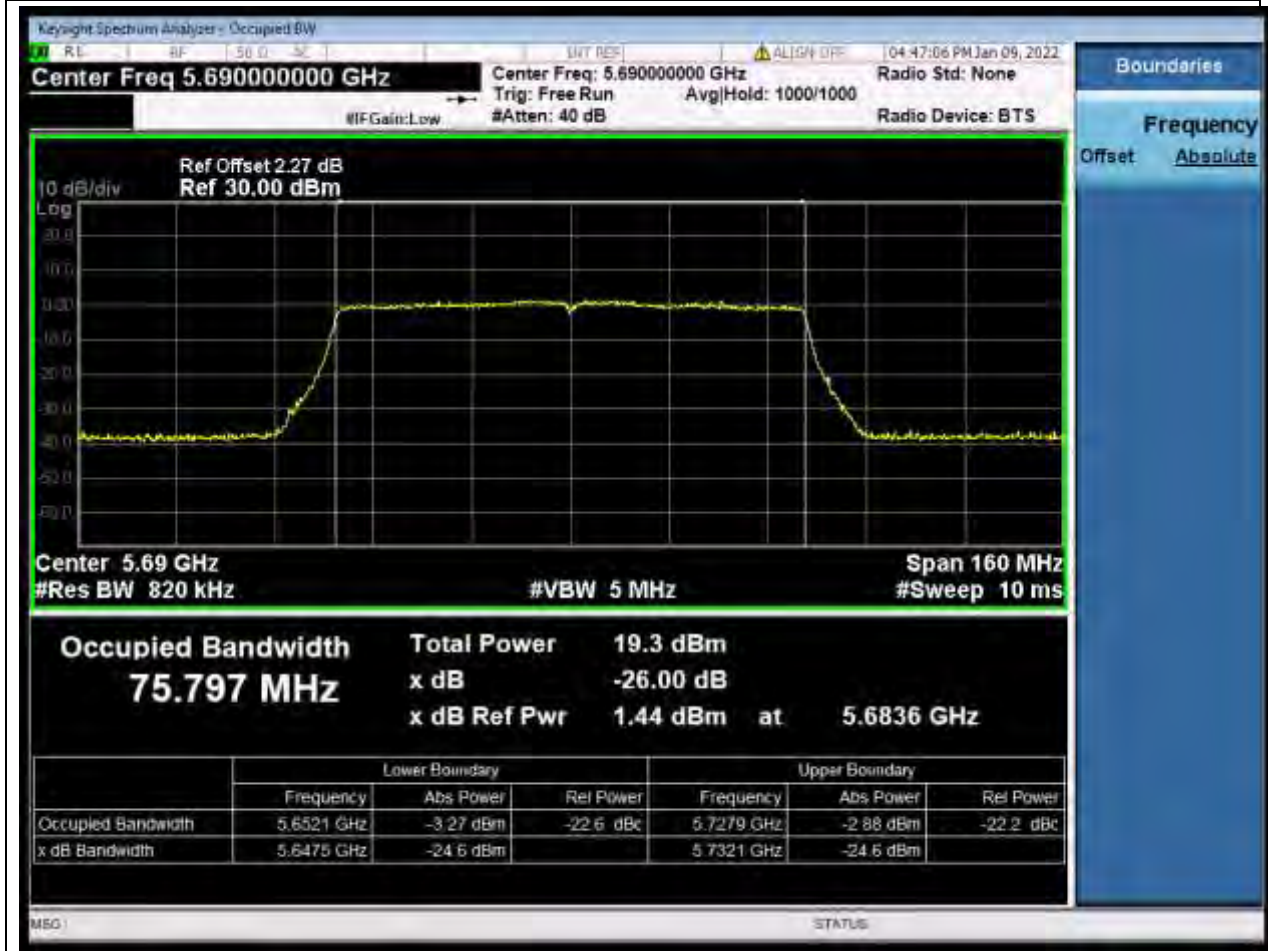

6. 802.11ac_80M_U-NII-2C&U-NII-3_CH138

6.1. A.2.2-99% Bandwidth(NTNV)

Center Frequency (MHz)	OBW Power (%)	RBW (MHz)	Detector	Limit (MHz)	OBW (MHz)	Verdict
5690	99	0.82	Peak	0	75.796594	Unknow