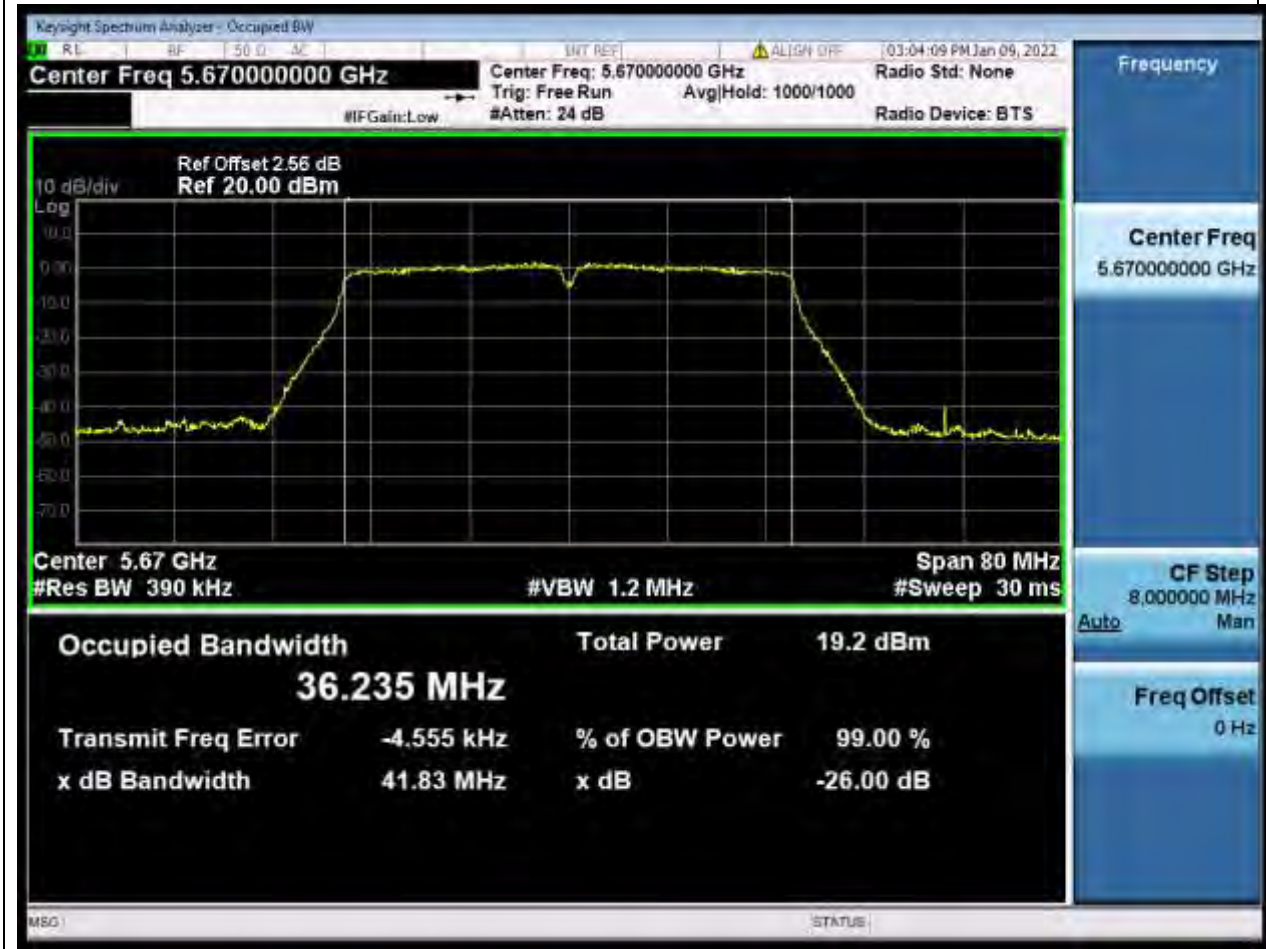

38. 802.11n_40M_U-NII-2C_H

38.1. A.2-26dB Bandwidth(NTNV)

Center Frequency (MHz)	XdB Down	RBW (MHz)	Detector	Limit (MHz)	XdB BandWidth (MHz)	Verdict
5670	26	0.39	Peak	0	41.832929	Unknown