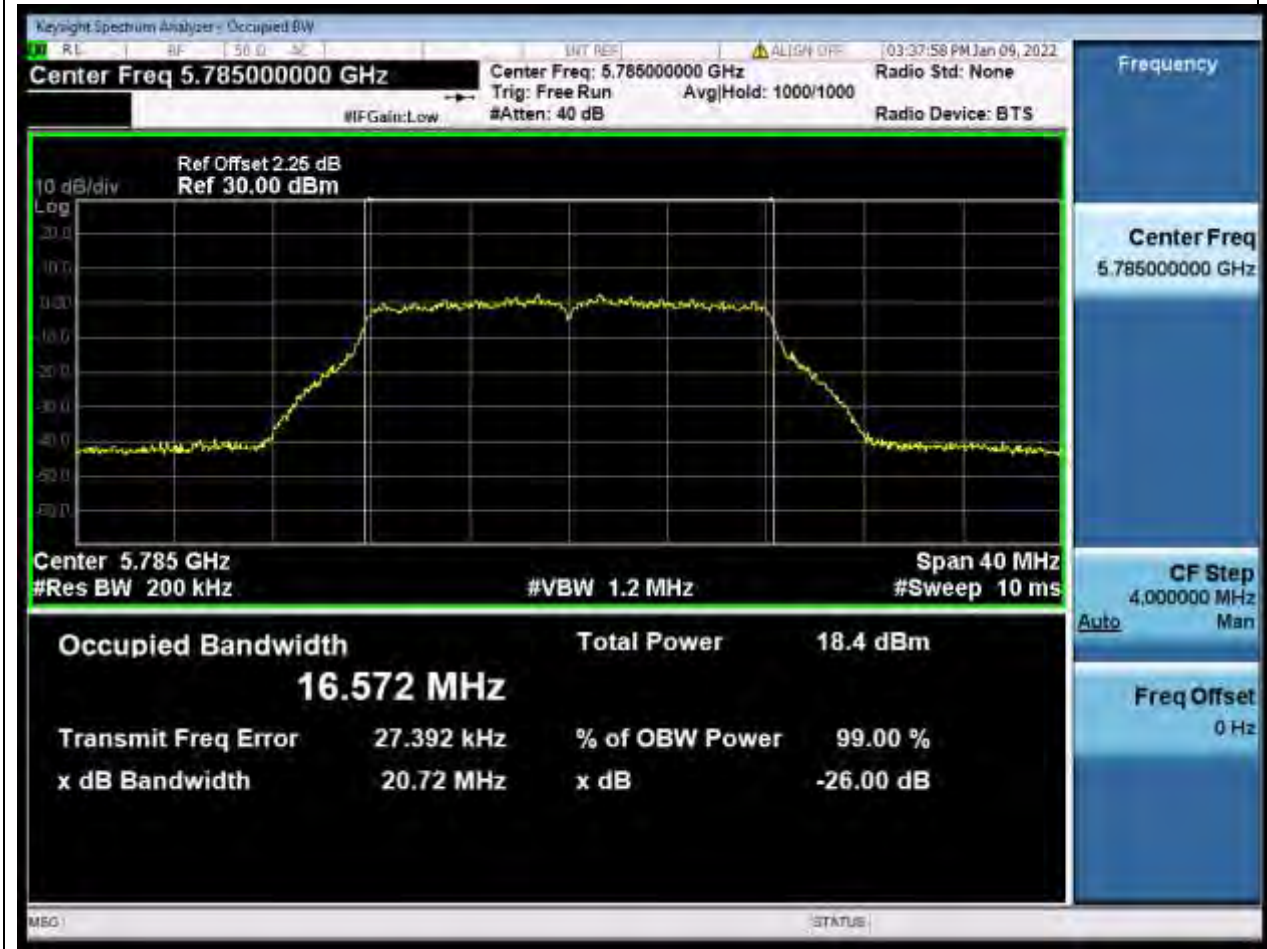

49. 802.11a_20M_U-NII-3_M

49.1. A.2.2-99% Bandwidth(NTNV)

Center Frequency (MHz)	OBW Power (%)	RBW (MHz)	Detector	Limit (MHz)	OBW (MHz)	Verdict
5785	99	0.2	Peak	0	16.57162	Unknown