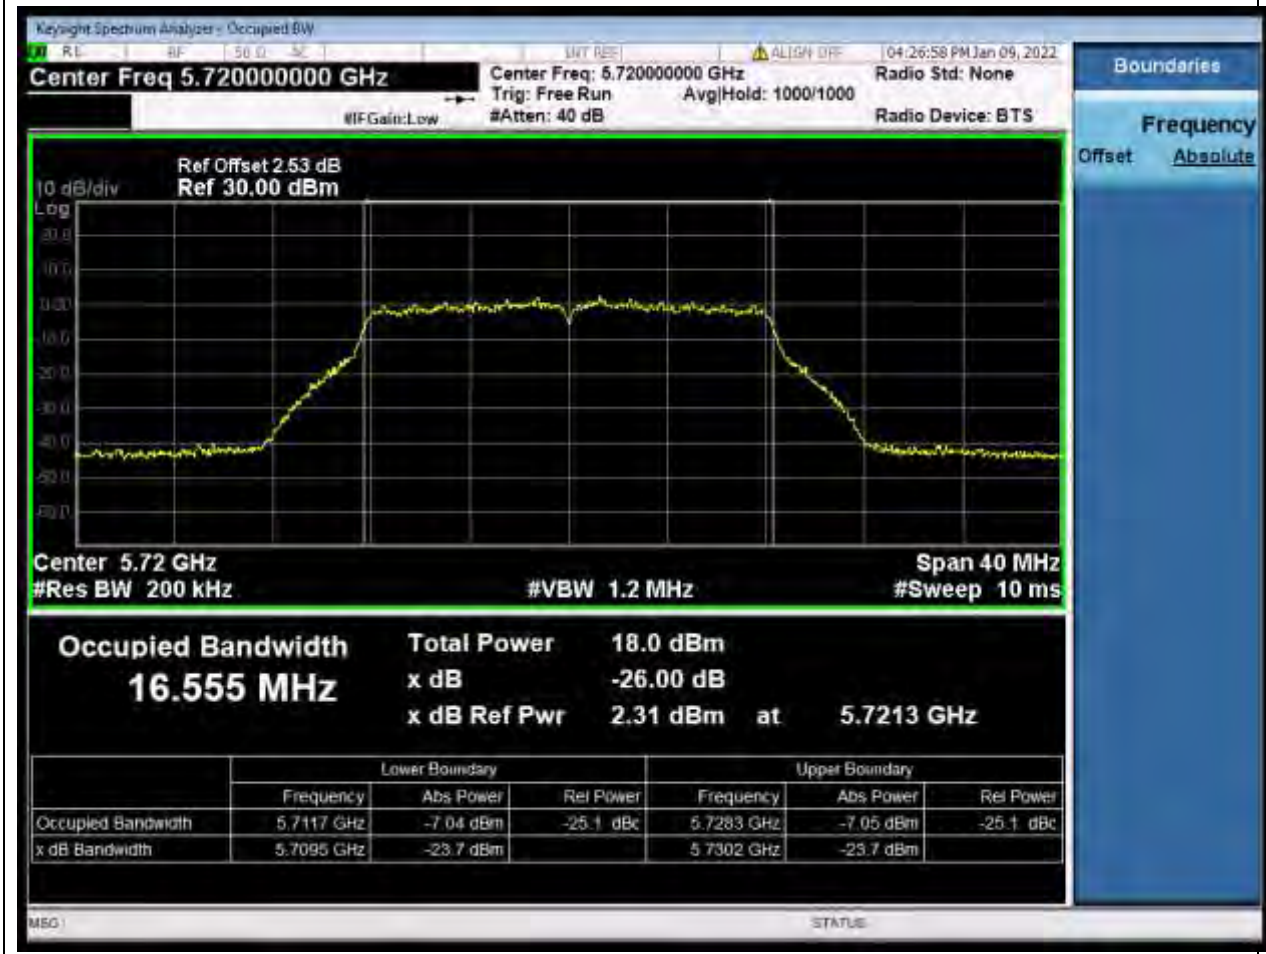

1. 802.11a_20M_U-NII-2C&U-NII-3_CH144

1.1. A.2.2-99% Bandwidth(NTNV)

Center Frequency (MHz)	OBW Power (%)	RBW (MHz)	Detector	Limit (MHz)	OBW (MHz)	Verdict
5720	99	0.2	Peak	0	16.55548	Unknow