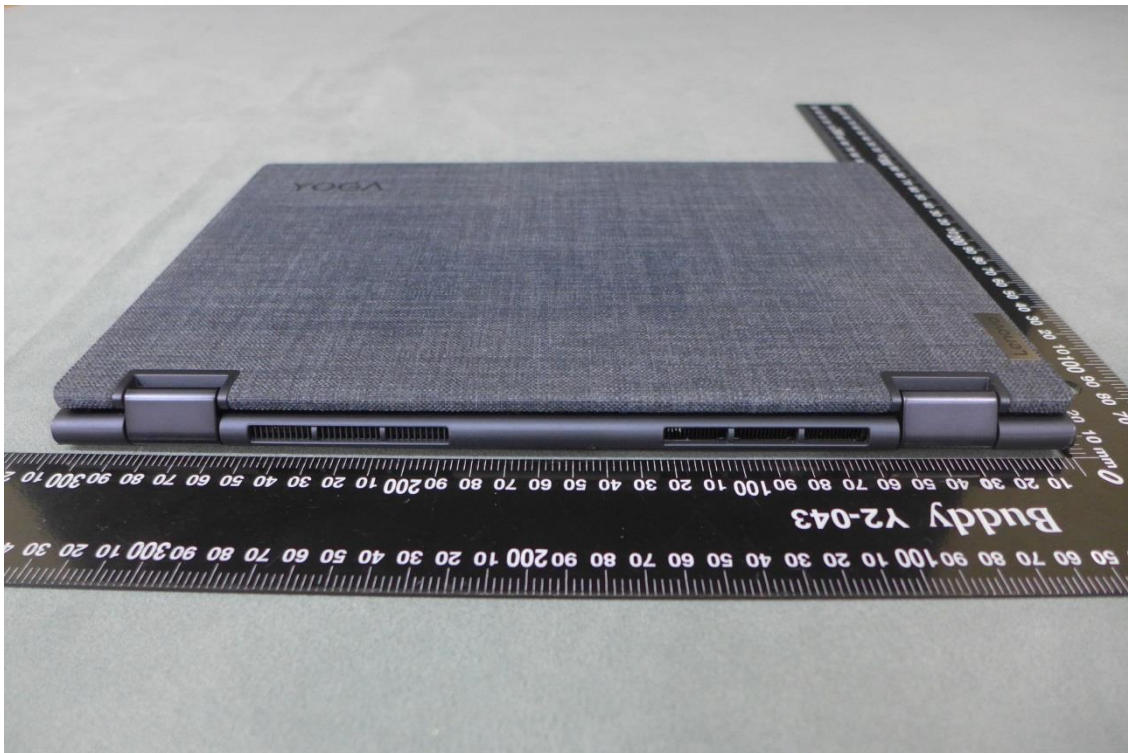

with cover

without cover

Adapter: Acbel (Lenovo) / ADLX45YAC3D

Adapter: Chicony (Lenovo) / ADLX45YCC3G

Adapter: Delta (Lenovo) / ADLX45YDC3D