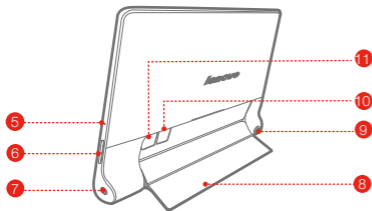

First glance

1 Front camera	2 Micro USB	3 On/Off button
4 Speakers	5 Microphone	6 Volume key
7 Earphone jack	8 Bracket	9 Back camera
10 microSD card slot	11 *Micro SIM card slot	

* The WLAN model (Lenovo B6000-F / Lenovo B8000-F) does not have a Micro SIM card slot.

① Actual product may differ and this dimension only refers to YOGA TABLET 8.

② Actual product may differ and this dimension only refers to YOGA TABLET 10.