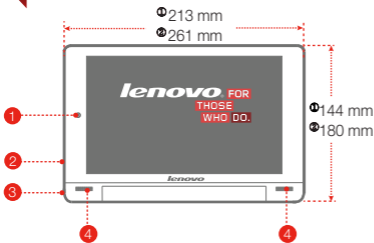

First glance

1 Front camera	2 Micro USB	3 On/Off button
4 Speakers	5 Microphone	6 Volume key
7 Earphone jack	8 Bracket	9 Back camera
10 microSD card slot	11 *Micro SIM card slot	

* The WLAN model (Lenovo B6000-F / Lenovo B8000-F) does not have a Micro SIM card slot.

① Actual product may differ and this dimension only refers to YOGA TABLET 8.

② Actual product may differ and this dimension only refers to YOGA TABLET 10.