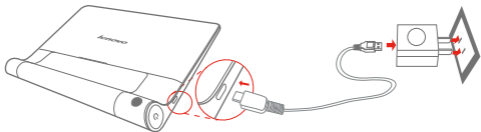

Installing the *Micro SIM card & microSD card

You can use cellular services with the WLAN + 3G model (Lenovo B6000-H(V) / Lenovo B8000-H) by inserting the Micro SIM card provided by your carrier. Install the Micro SIM card and the microSD card as shown.

Step 1. Lift the bracket.

Step 2. Insert the Micro SIM card and microSD card.

Step 3. Push back the bracket.

 Only Micro SIM card works with your YOGA TABLET.

!!! DO not insert or remove the Micro SIM card while your YOGA TABLET is turned on. Doing so can permanently damage your Micro SIM card or YOGA TABLET.

Charging and turning on/off your YOGA TABLET

Before using your YOGA TABLET, you might need to charge the battery. Charge the battery as shown.

Connect your YOGA TABLET to a power outlet using the included cable and USB power adapter.