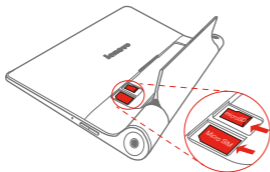

 * The WLAN model (Lenovo B6000-F / Lenovo B8000-F) does not have a Micro SIM card slot.

① Actual product may differ and this dimension only refers to YOGA TABLET 8.

② Actual product may differ and this dimension only refers to YOGA TABLET 10.

Installing the *Micro SIM card & microSD card

You can use cellular services with the WLAN + 3G model (Lenovo B6000-H(V) / Lenovo B8000-H) by inserting the Micro SIM card provided by your carrier. Install the Micro SIM card and the microSD card as shown.

Step 1. Lift the bracket.

Step 2. Insert the Micro SIM card and microSD card.

Step 3. Push back the bracket.

 Only Micro SIM card works with your YOGA TABLET.

!!! DO not insert or remove the Micro SIM card while your YOGA TABLET is turned on. Doing so can permanently damage your Micro SIM card or YOGA TABLET.