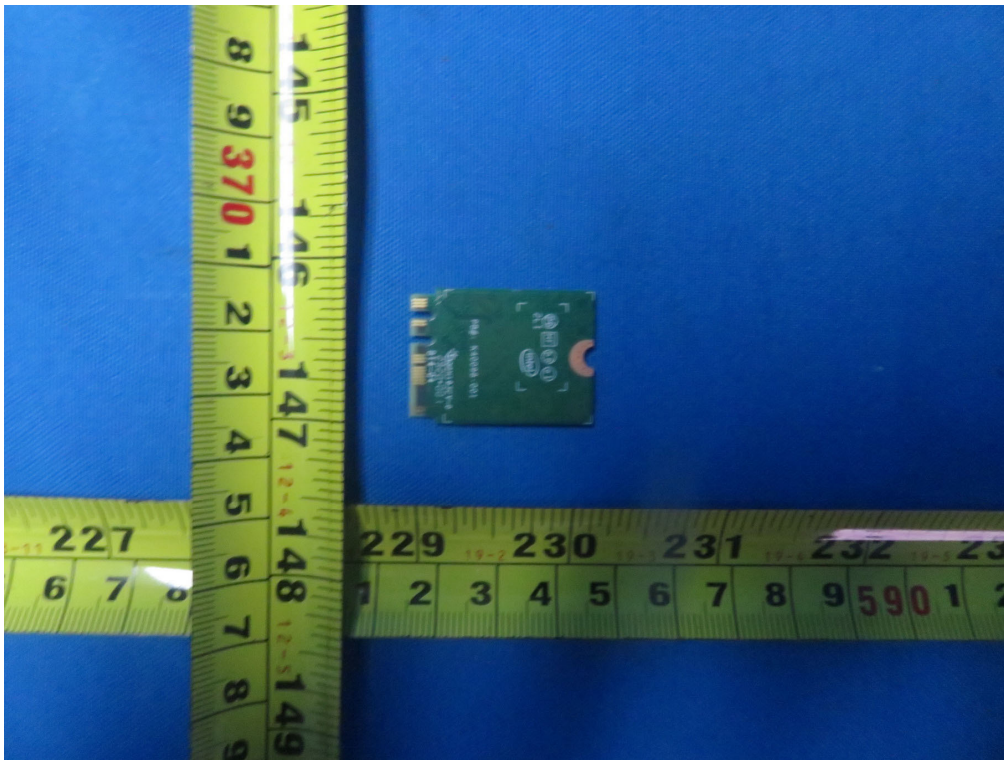

Camera

WLAN:AX200NGW

WLAN: RTL8852AE