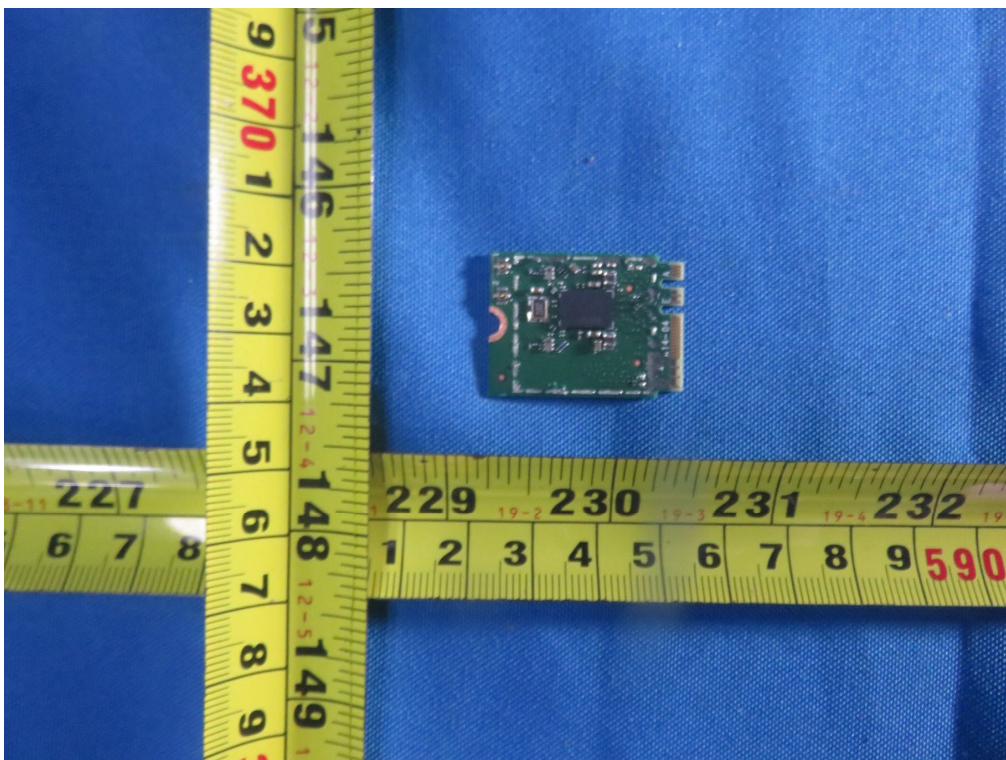

Camera

WLAN:AX200NGW

WLAN: RTL8852AE