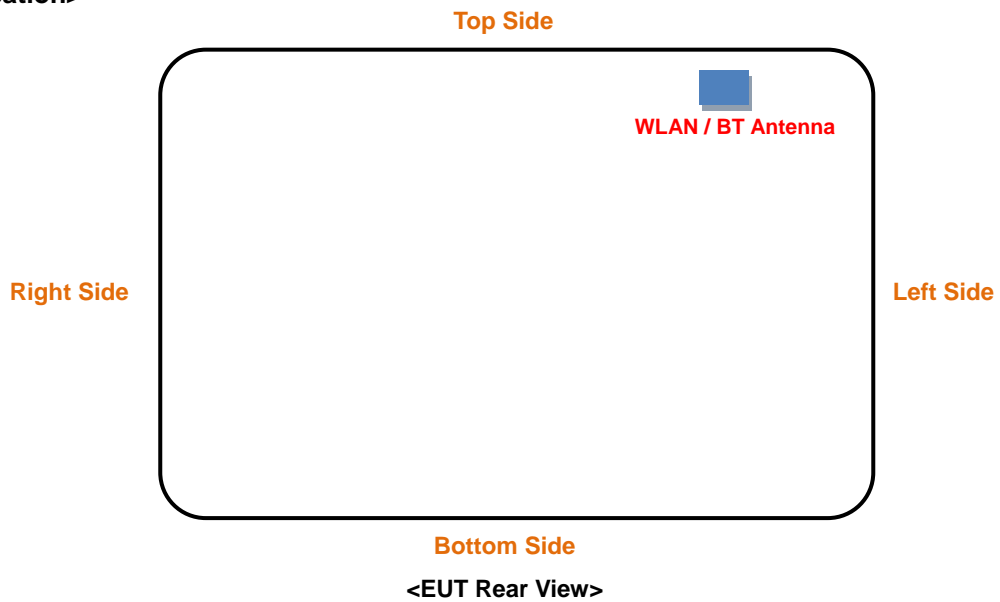

Appendix D. Photographs of EUT and Setup

<Photographs of EUT>

<Antenna Location>

The separation distance for antenna to edge:

Antenna	To Top Side (mm)	To Bottom Side (mm)	To Left Side (mm)	To Right Side (mm)
WLAN / BT	4.4	163.6	48.8	196.7

FCC SAR Test Report

<Photographs of SAR Setup>

Rear Face of EUT with 0 cm Gap

Top Side of EUT with 0 cm Gap