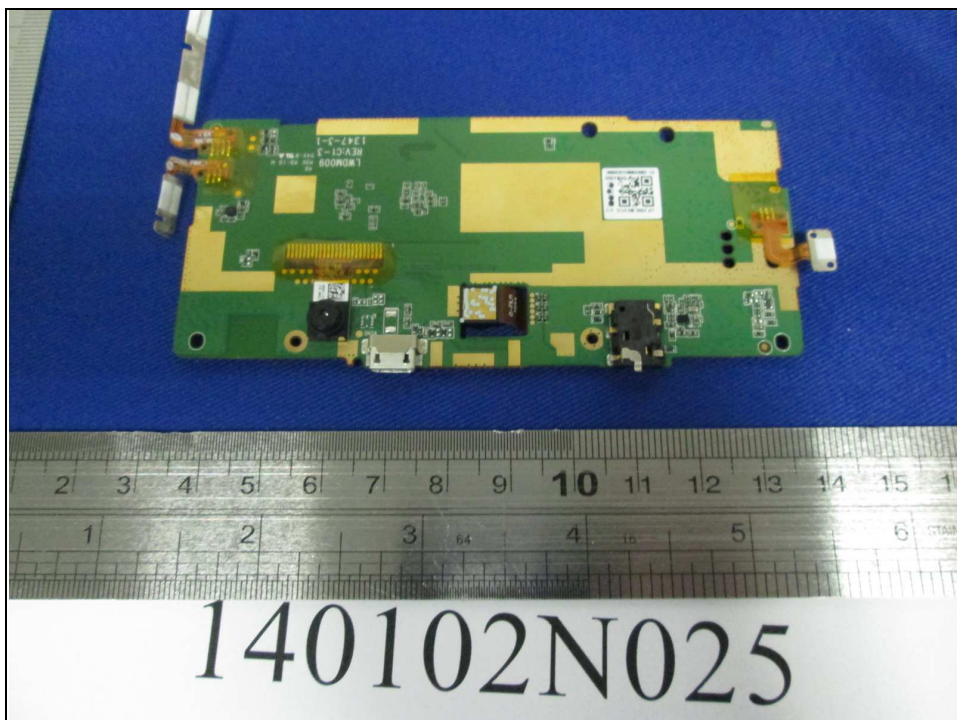

BUREAU
VERITAS

Reference No.: 140102N025

PHOTOGRAPHS OF THE EUT

ANT