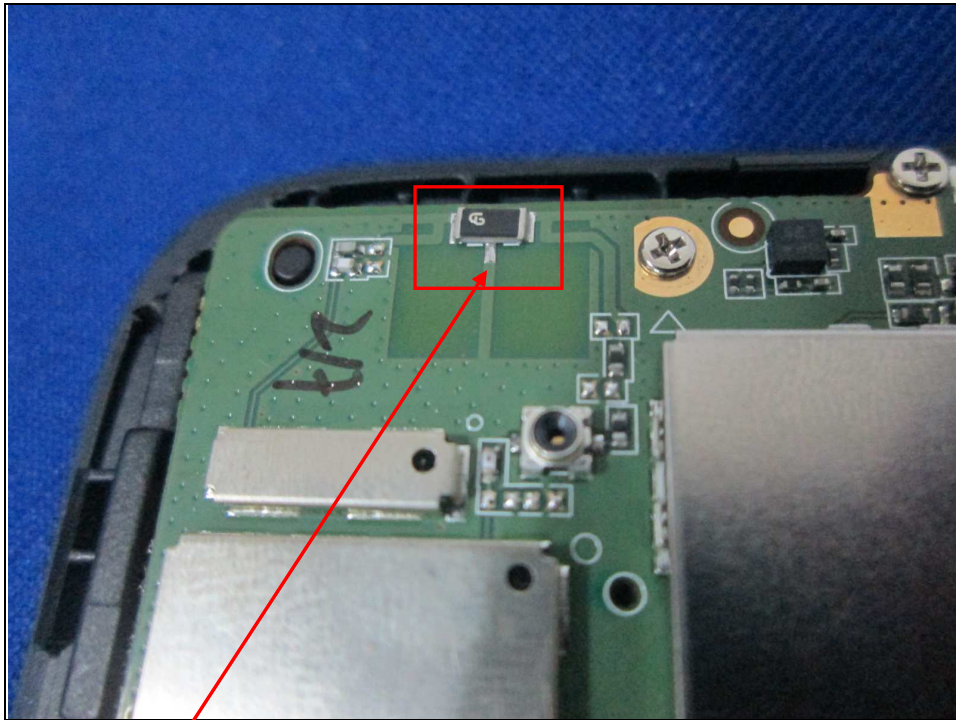

BUREAU
VERITAS

Reference No.: 140102N025

PHOTOGRAPHS OF THE EUT

ANT