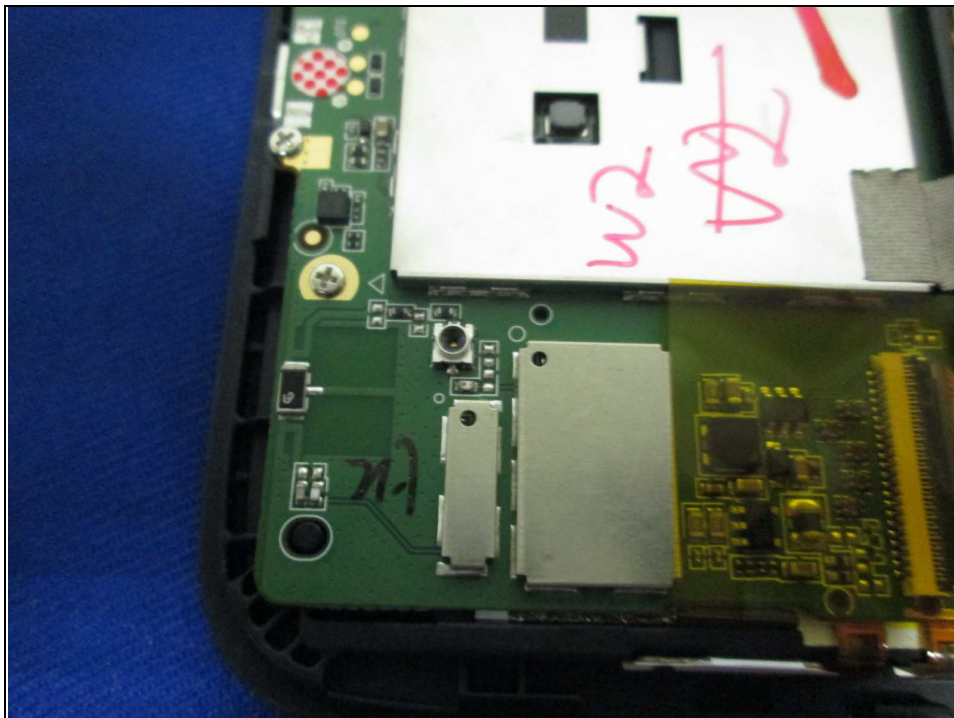

BUREAU
VERITAS

Reference No.: 140102N025

PHOTOGRAPHS OF THE EUT

ANT