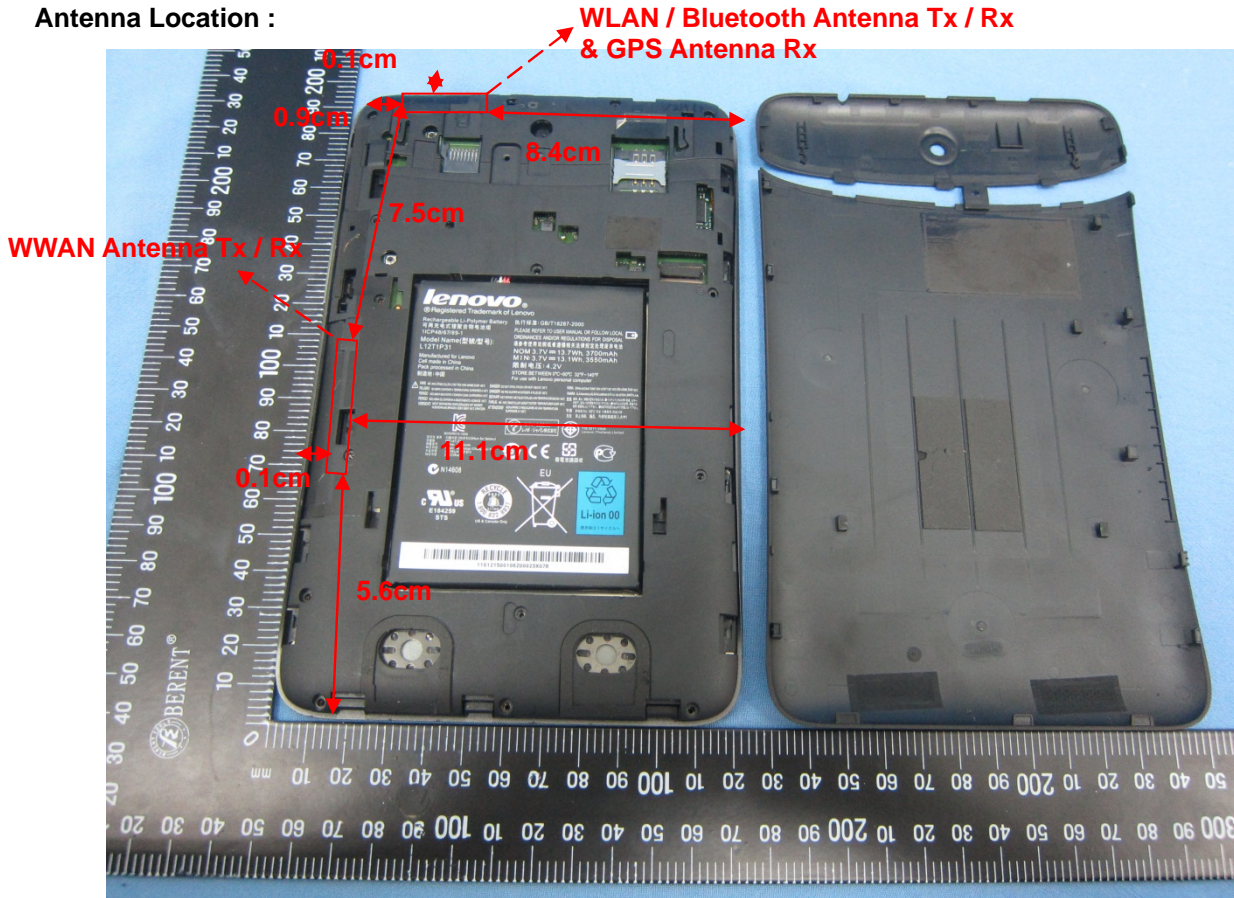

Appendix D. Product Photos

Antenna Location :

Appendix E. Test Setup Photos

Bottom Face of the DUT with Phantom 0 cm Gap

Bottom Face of the DUT with Phantom 0.9 cm Gap

Primary Portrait of the DUT with Phantom 0 cm Gap