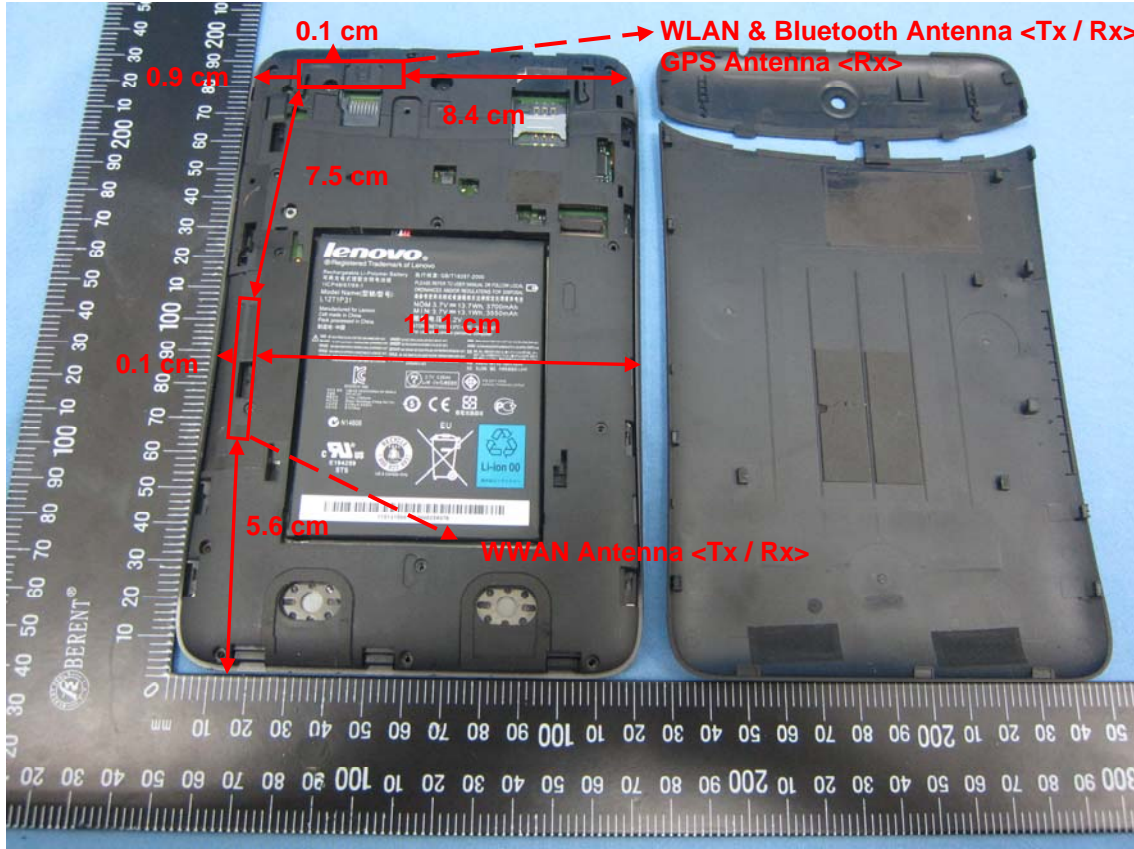

Brand Name: lenovo; Model Name: 60015, 2298

Antenna	Length	Width
WWAN Antenna <Tx / Rx>	5.4 cm	0.9 cm
WLAN & Bluetooth Antenna<Tx / Rx> GPS Antenna<Rx>	2.8 cm	0.7 cm