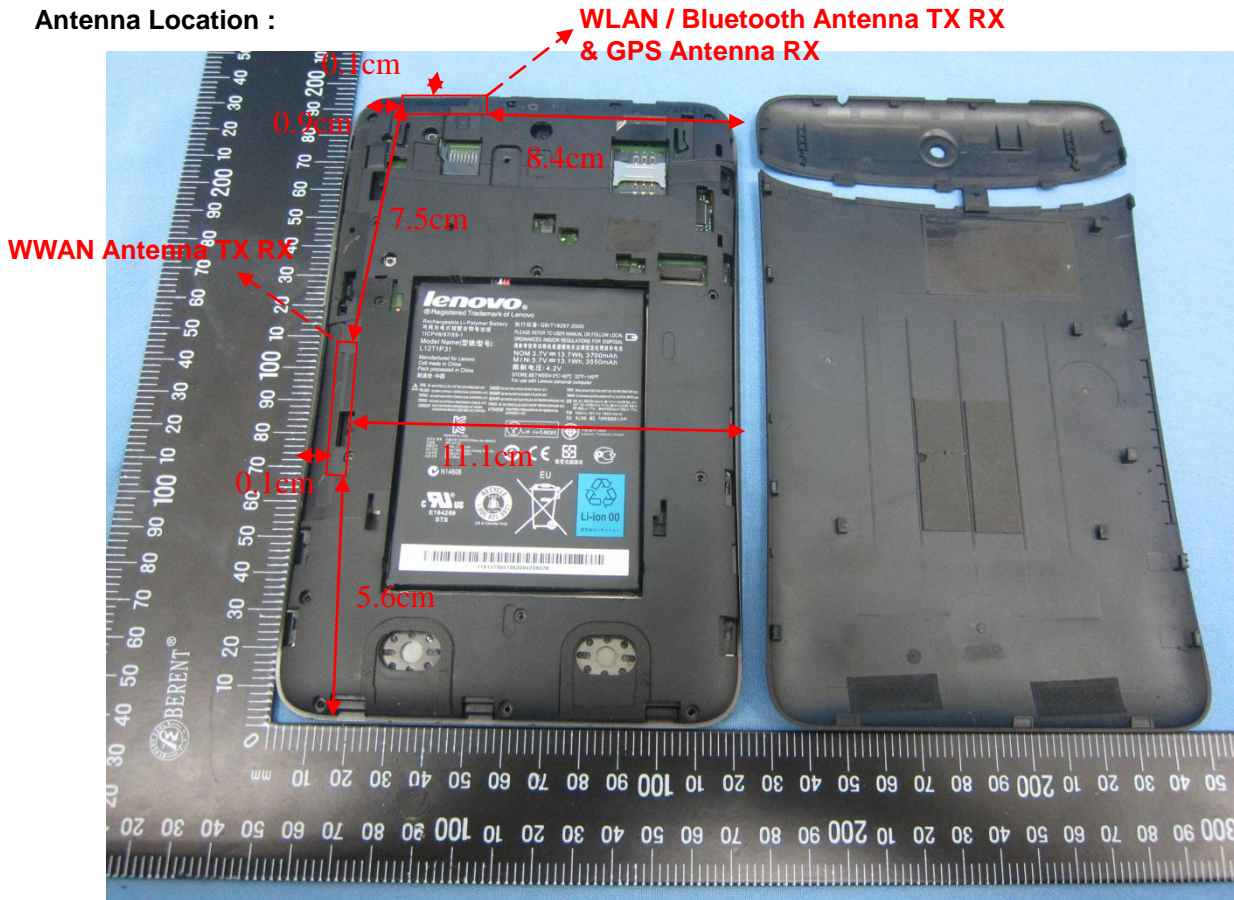

Appendix D. Product Photos

Antenna Location :

Appendix E. Test Setup Photos

Bottom Face of the DUT with Phantom 0 cm Gap

Bottom Face of the DUT with Phantom 0.9 cm Gap

Primary Portrait of the DUT with Phantom 0 cm Gap