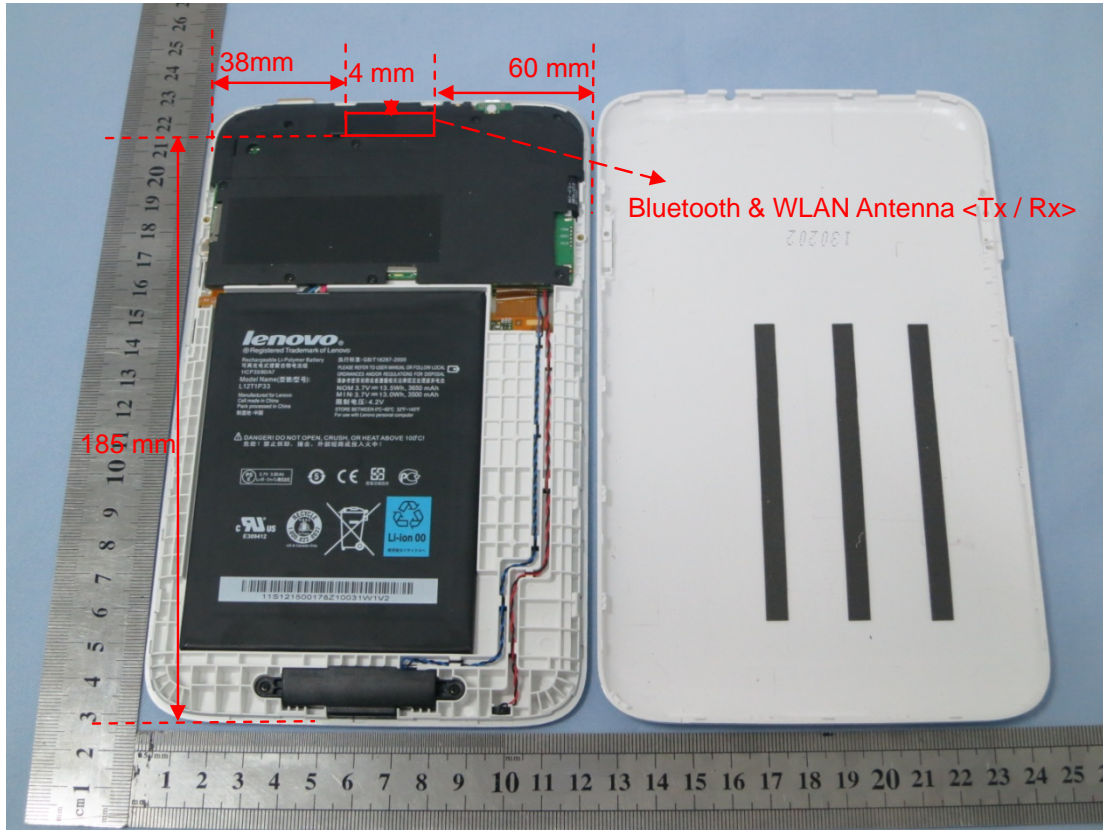

Appendix D. Product Photos

Antenna Location :

Antenna	Length	Width
Bluetooth & WLAN Antenna <Tx/Rx>	22 mm	11 mm
EUT	200 mm	120 mm

Appendix E. Test Setup Photos

**Bottom Face
with Phantom 0 cm Gap**

**Edge 1
with Phantom 0 cm Gap**

**Bottom Face
with Phantom 0 cm Gap**