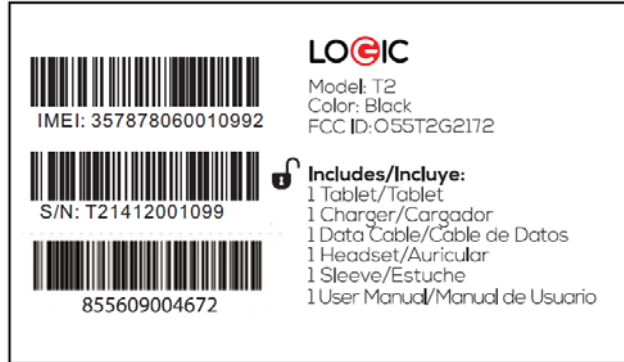

EXHIBIT A - FCC ID LABEL AND LOCATION

FCC ID Label

FCC ID Label Location Information

The label shown shall be permanently affixed at a conspicuous location on the device and be readily visible to the user at the time purchase (Labeling requirements per 2.925)