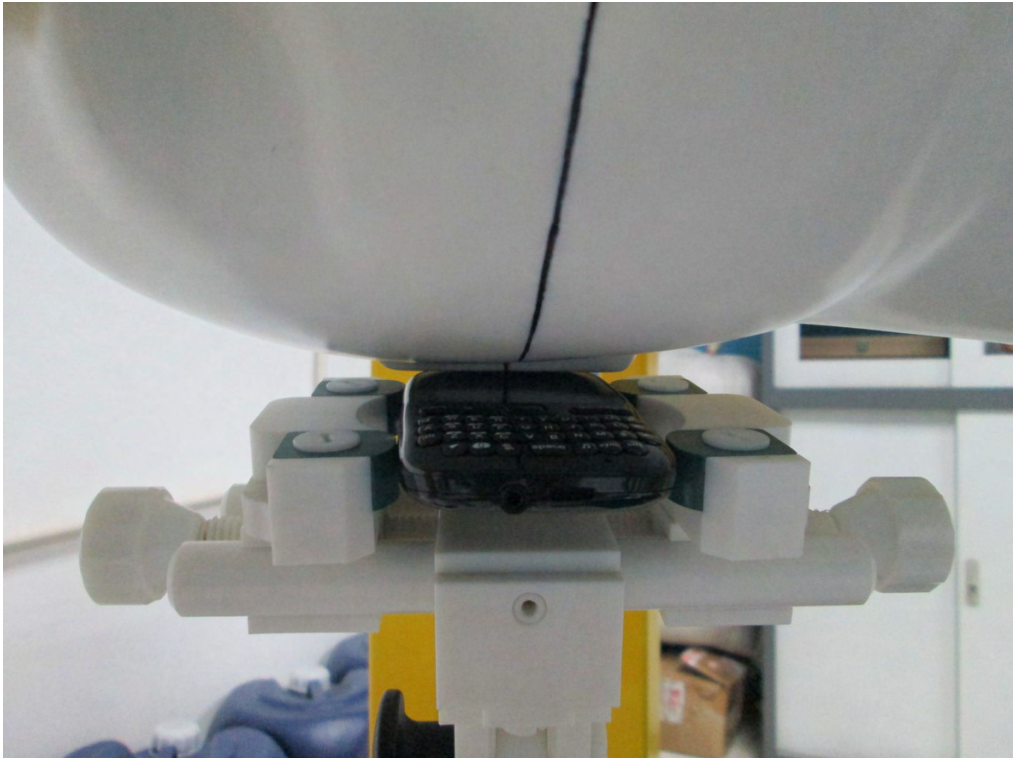

APPENDIX C. TEST SETUP PHOTOGRAPHS & EUT PHOTOGRAPHS

Test Setup Photographs LEFT-CHECK TOUCH

LEFT-TILT 15°

RIGHT-CHECK TOUCH

RIGHT-TILT 15°

Body Back 5mm

Body Front 5mm

DEPTH OF THE LIQUID IN THE PHANTOM—ZOOM IN

Note : The position used in the measurement were according to IEEE 1528-2003

EUT PHOTOGRAPHS
TOTAL VIEW OF EUT-1

TOTAL VIEW OF EUT-2

TOP VIEW OF EUT

BOTTOM VIEW OF EUT

FRONT VIEW OF EUT

BACK VIEW OF EUT

LEFT VIEW OF EUT