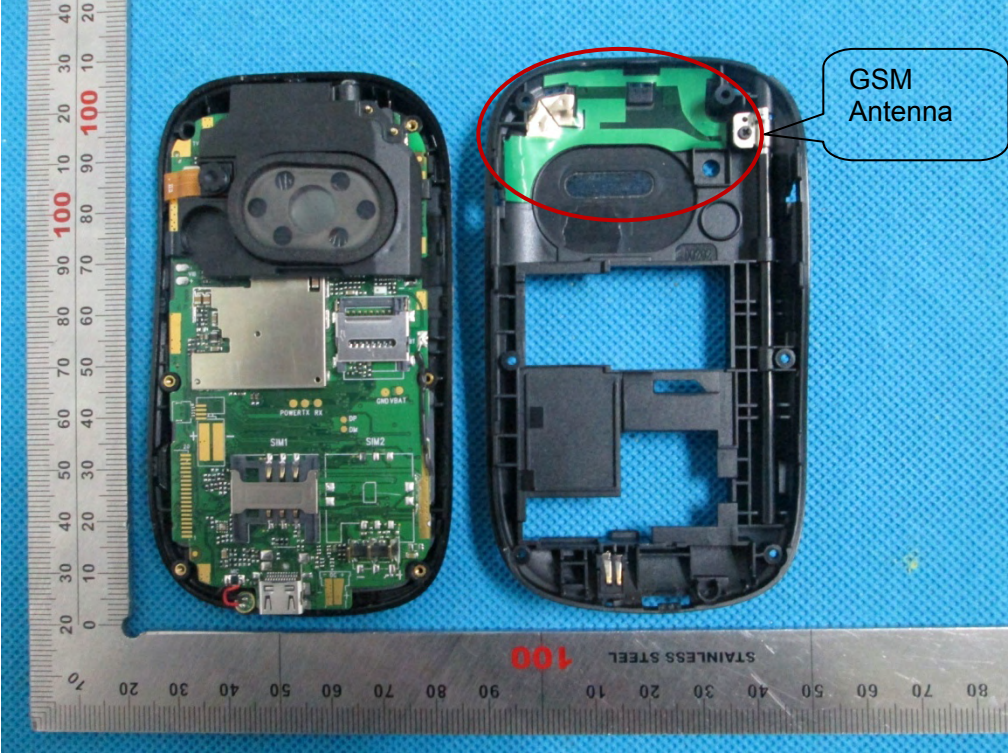

APPENDIX C. TEST SETUP PHOTOGRAPHS & EUT PHOTOGRAPHS

Test Setup Photographs LEFT-CHECK TOUCH

LEFT-TILT 15°

RIGHT-CHECK TOUCH

RIGHT-TILT 15°

Body Back 5mm

Body Front 5mm

DEPTH OF THE LIQUID IN THE PHANTOM—ZOOM IN

Note : The position used in the measurement were according to IEEE 1528-2003

EUT PHOTOGRAPHS
TOTAL VIEW OF EUT-1

TOTAL VIEW OF EUT-2

TOP VIEW OF EUT

BOTTOM VIEW OF EUT

FRONT VIEW OF EUT

BACK VIEW OF EUT

LEFT VIEW OF EUT

RIGHT VIEW OF EUT

OPEN VIEW OF EUT-1

OPEN VIEW OF EUT-2

OPEN VIEW OF EUT-3

INTERNAL VIEW OF EUT-1

INTERNAL VIEW OF EUT-2