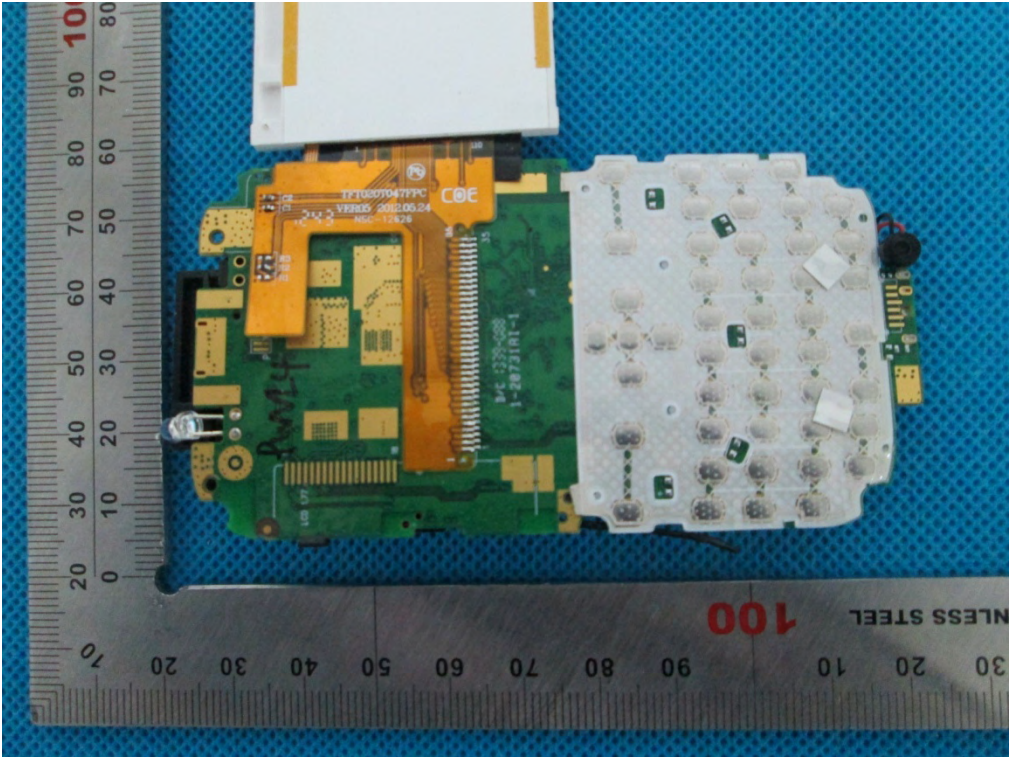

APPENDIX C. TEST SETUP PHOTOGRAPHS & EUT PHOTOGRAPHS

Test Setup Photographs LEFT-CHECK TOUCH

LEFT-TILT 15°

RIGHT-CHECK TOUCH

RIGHT-TILT 15°

Body Back 5mm

Body Front 5mm

DEPTH OF THE LIQUID IN THE PHANTOM—ZOOM IN

Note : The position used in the measurement were according to IEEE 1528-2003

EUT PHOTOGRAPHS
TOTAL VIEW OF EUT-1

TOTAL VIEW OF EUT-2

TOP VIEW OF EUT

BOTTOM VIEW OF EUT

FRONT VIEW OF EUT

BACK VIEW OF EUT

LEFT VIEW OF EUT

RIGHT VIEW OF EUT

OPEN VIEW OF EUT-1

OPEN VIEW OF EUT-2

OPEN VIEW OF EUT-3

INTERNAL VIEW OF EUT-1

INTERNAL VIEW OF EUT-2