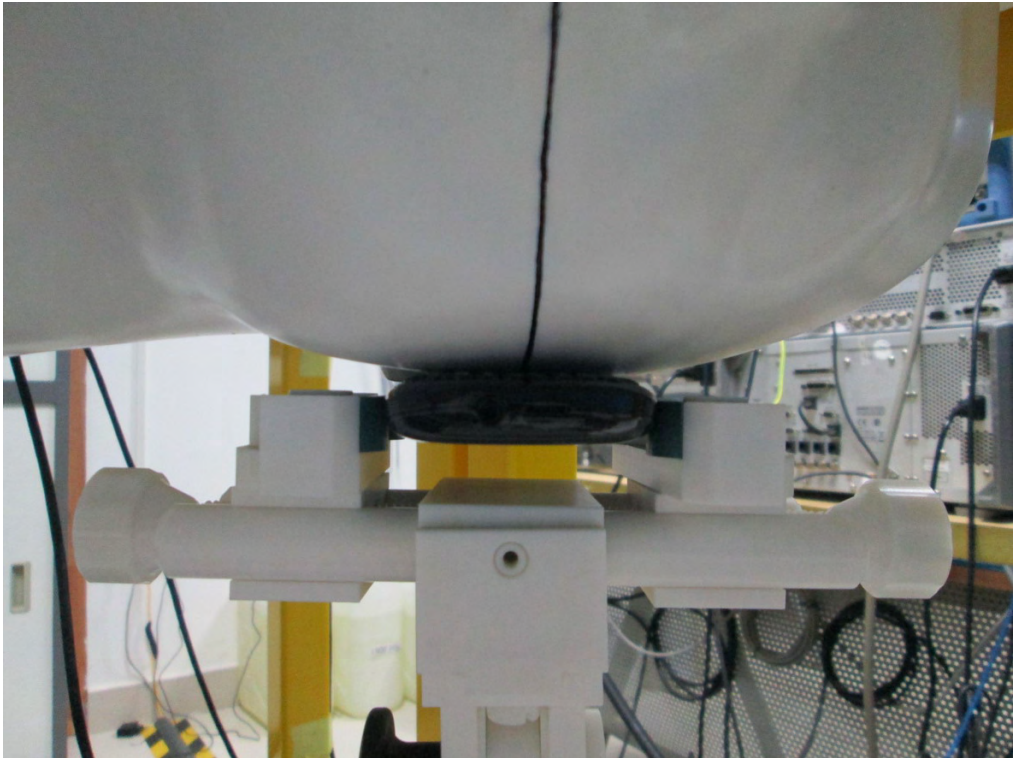

APPENDIX C. TEST SETUP PHOTOGRAPHS & EUT PHOTOGRAPHS

Test Setup Photographs LEFT-CHECK TOUCH

LEFT-TILT 15°

RIGHT-CHECK TOUCH

RIGHT-TILT 15°

Body Back 5mm

Body Front 5mm

DEPTH OF THE LIQUID IN THE PHANTOM—ZOOM IN

Note : The position used in the measurement were according to IEEE 1528-2003

EUT PHOTOGRAPHS
TOTAL VIEW OF EUT-1

TOTAL VIEW OF EUT-2

TOP VIEW OF EUT

BOTTOM VIEW OF EUT

FRONT VIEW OF EUT

BACK VIEW OF EUT

LEFT VIEW OF EUT