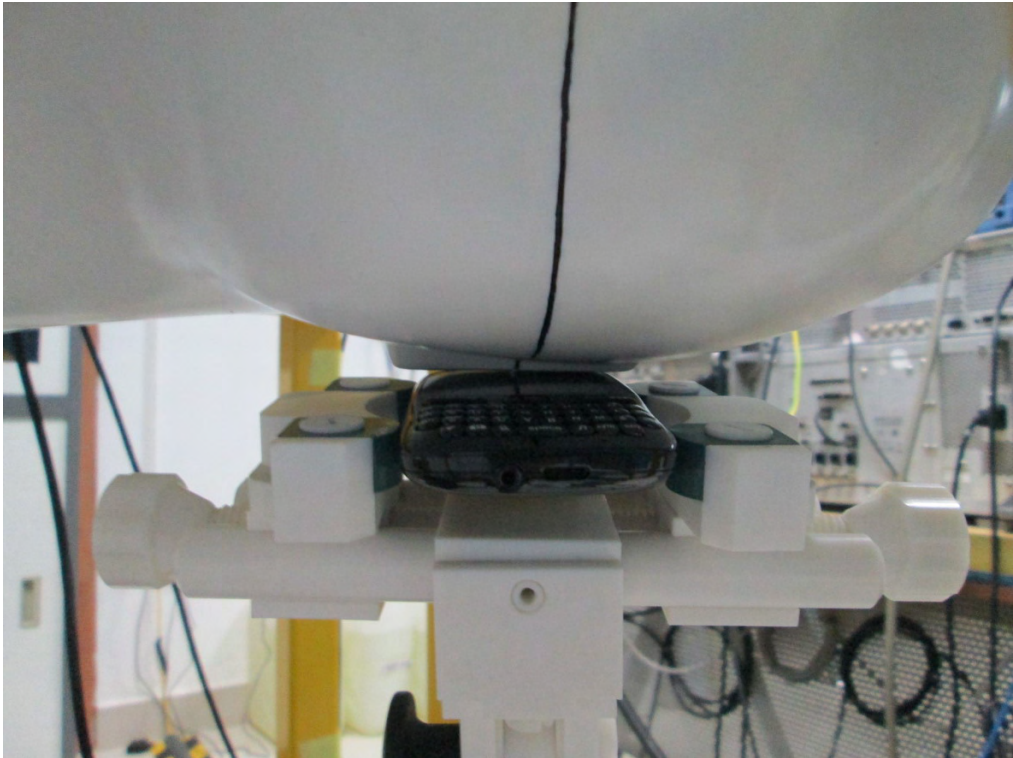

APPENDIX C. TEST SETUP PHOTOGRAPHS & EUT PHOTOGRAPHS

Test Setup Photographs LEFT-CHECK TOUCH

LEFT-TILT 15°

RIGHT-CHECK TOUCH

RIGHT-TILT 15°

Body Back 5mm

Body Front 5mm

DEPTH OF THE LIQUID IN THE PHANTOM—ZOOM IN

Note : The position used in the measurement were according to IEEE 1528-2003

EUT PHOTOGRAPHS
TOTAL VIEW OF EUT-1

TOTAL VIEW OF EUT-2

TOP VIEW OF EUT

BOTTOM VIEW OF EUT

FRONT VIEW OF EUT

BACK VIEW OF EUT

LEFT VIEW OF EUT