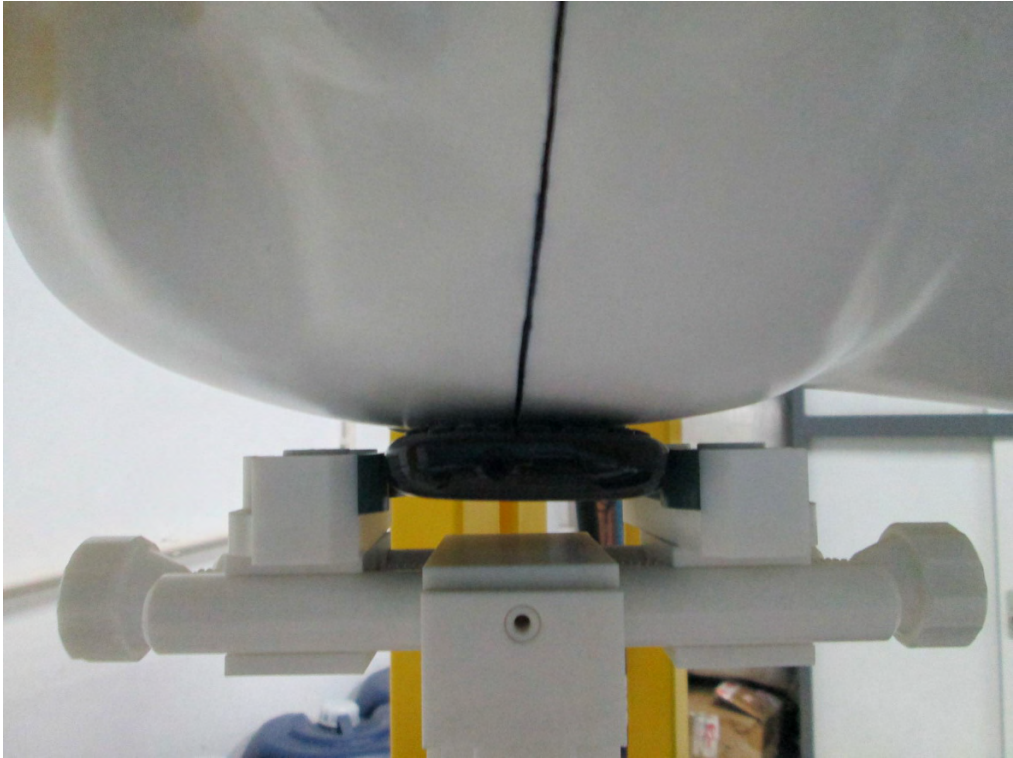

APPENDIX C. TEST SETUP PHOTOGRAPHS & EUT PHOTOGRAPHS

Test Setup Photographs LEFT-CHECK TOUCH

LEFT-TILT 15°

RIGHT-CHECK TOUCH

RIGHT-TILT 15°

Body Back 5mm

Body Front 5mm

DEPTH OF THE LIQUID IN THE PHANTOM—ZOOM IN

Note : The position used in the measurement were according to IEEE 1528-2003

EUT PHOTOGRAPHS
TOTAL VIEW OF EUT-1

TOTAL VIEW OF EUT-2

TOP VIEW OF EUT

BOTTOM VIEW OF EUT

FRONT VIEW OF EUT

BACK VIEW OF EUT

LEFT VIEW OF EUT