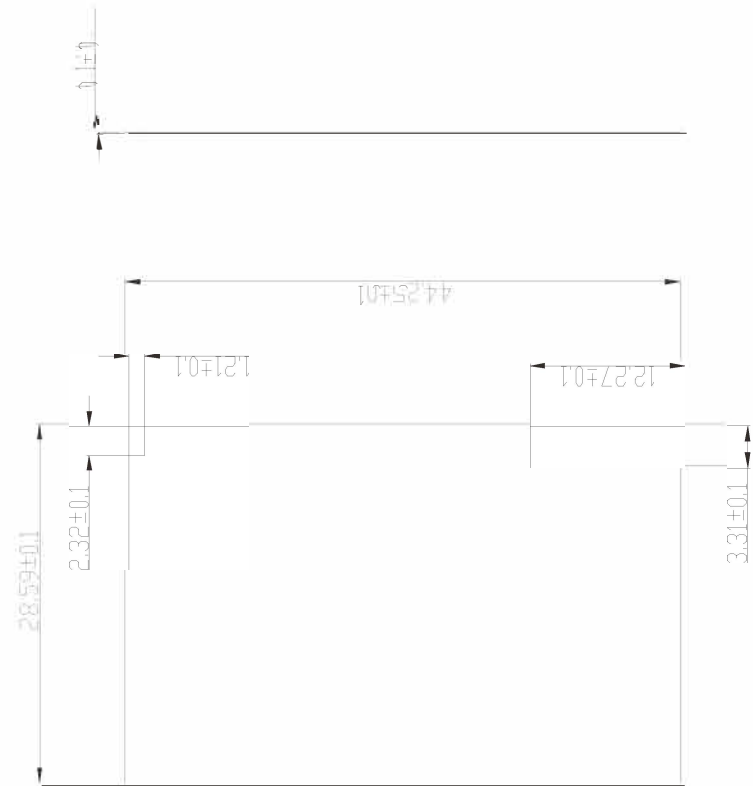

2.2

PRODUCT: PRODUCT LABEL

IMEI:XXXXXXXXXXXXXXXXXXXX
S/N:XXXXXXXXXXXXXXXXXXXX

LOGIC

Model: **ML8** Color: **BLACK** 4G/3G/2G
PN: **LO-20ML890-B** FCC ID: **O55ML3722**
IP: **192.168.1.1:8080** WXX-YY

User: **admin**
Password: **admin**

Designed in the USA • Made in China

WXX-YY Instruction:

W = WEEK

XX = THE WEEK # OF PRODUCTION

YY = THE YEAR'S LAST 2 DIGITS OF PRODUCTIONS