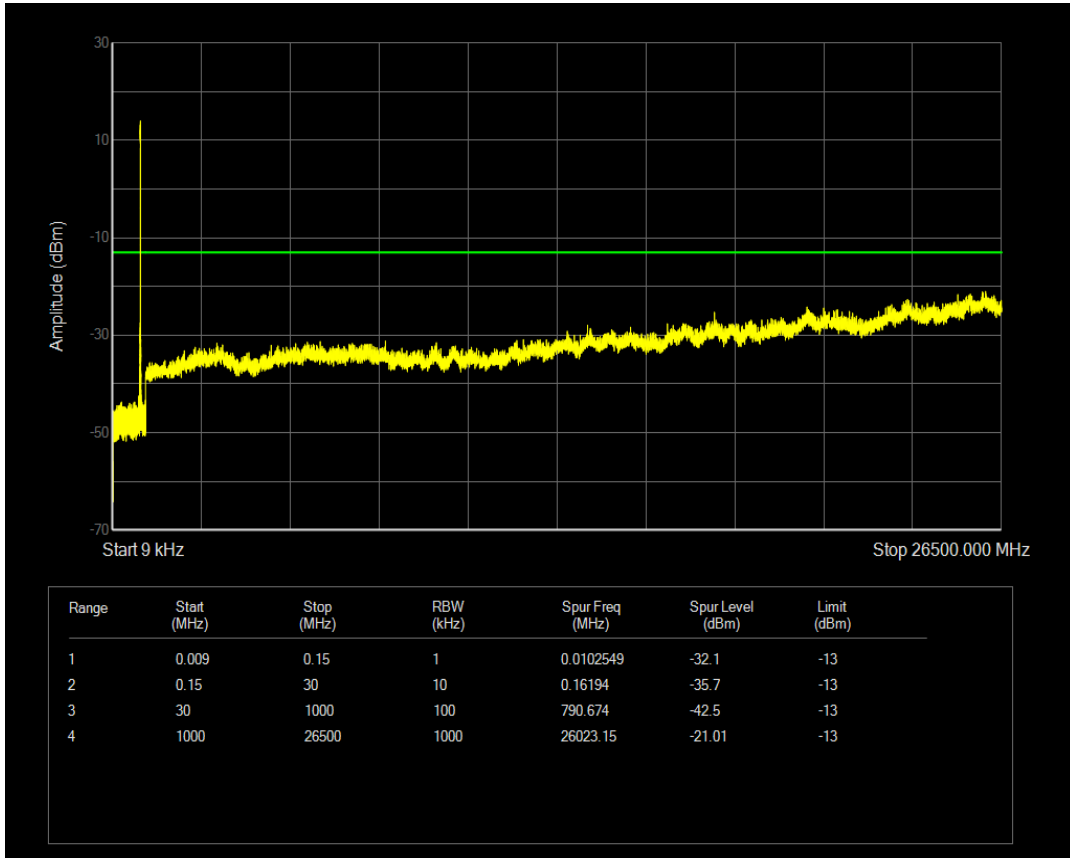

Band5 QAM16 BW=5MHz Channel=20525 RB Size=1 Position=#0

Band5 QPSK BW=5MHz Channel=20525 RB Size=25 Position=#0

Band5 QAM16 BW=5MHz Channel=20525 RB Size=25 Position=#0

Band5 QPSK BW=5MHz Channel=20625 RB Size=1 Position=#0

Band5 QPSK BW=5MHz Channel=20625 RB Size=25 Position=#0

Band5 QAM16 BW=5MHz Channel=20625 RB Size=25 Position=#0

Band5 QAM16 BW=5MHz Channel=20625 RB Size=1 Position=#0

Band5 QPSK BW=10MHz Channel=20450 RB Size=1 Position=#0