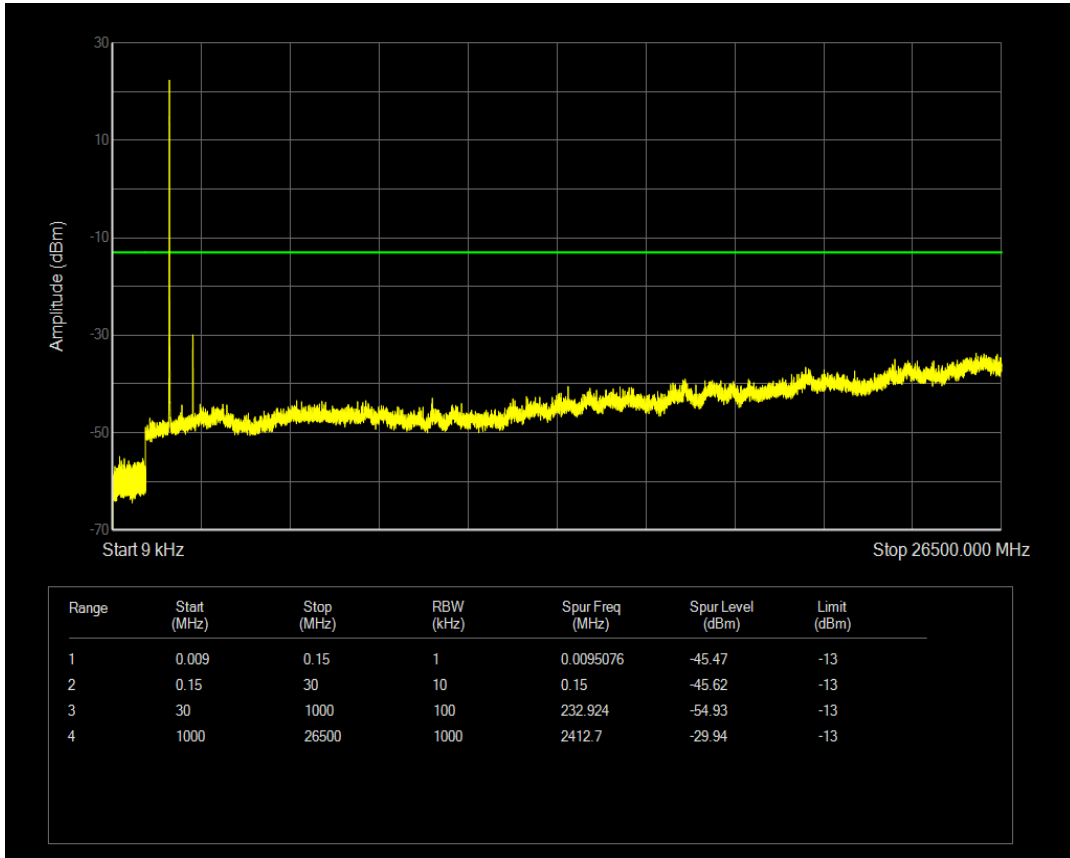

Band4 QPSK BW=3MHz Channel=20385 RB Size=15 Position=#0

Band4 QAM16 BW=3MHz Channel=20385 RB Size=1 Position=#0

Band4 QAM16 BW=3MHz Channel=20385 RB Size=15 Position=#0

Band4 QPSK BW=5MHz Channel=19975 RB Size=1 Position=#0

Band4 QAM16 BW=5MHz Channel=19975 RB Size=1 Position=#0

Band4 QPSK BW=5MHz Channel=19975 RB Size=25 Position=#0

Band4 QAM16 BW=5MHz Channel=19975 RB Size=25 Position=#0

Band4 QPSK BW=5MHz Channel=20175 RB Size=1 Position=#0