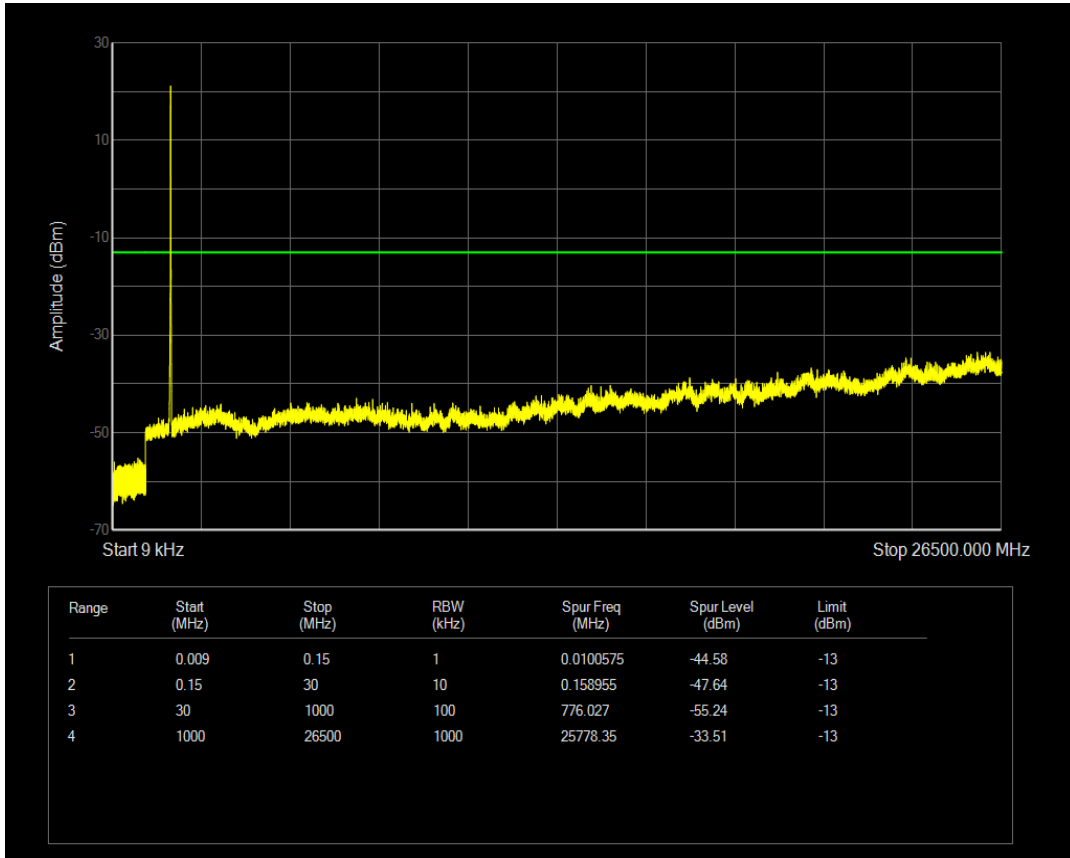

Band4 QPSK BW=10MHz Channel=20175 RB Size=50 Position=#0

Band4 QAM16 BW=10MHz Channel=20175 RB Size=50 Position=#0

Band4 QAM16 BW=10MHz Channel=20175 RB Size=1 Position=#0

Band4 QPSK BW=10MHz Channel=20350 RB Size=1 Position=#0

Band4 QAM16 BW=10MHz Channel=20350 RB Size=1 Position=#0

Band4 QPSK BW=10MHz Channel=20350 RB Size=50 Position=#0

Band4 QAM16 BW=10MHz Channel=20350 RB Size=50 Position=#0

Band4 QPSK BW=15MHz Channel=20025 RB Size=75 Position=#0