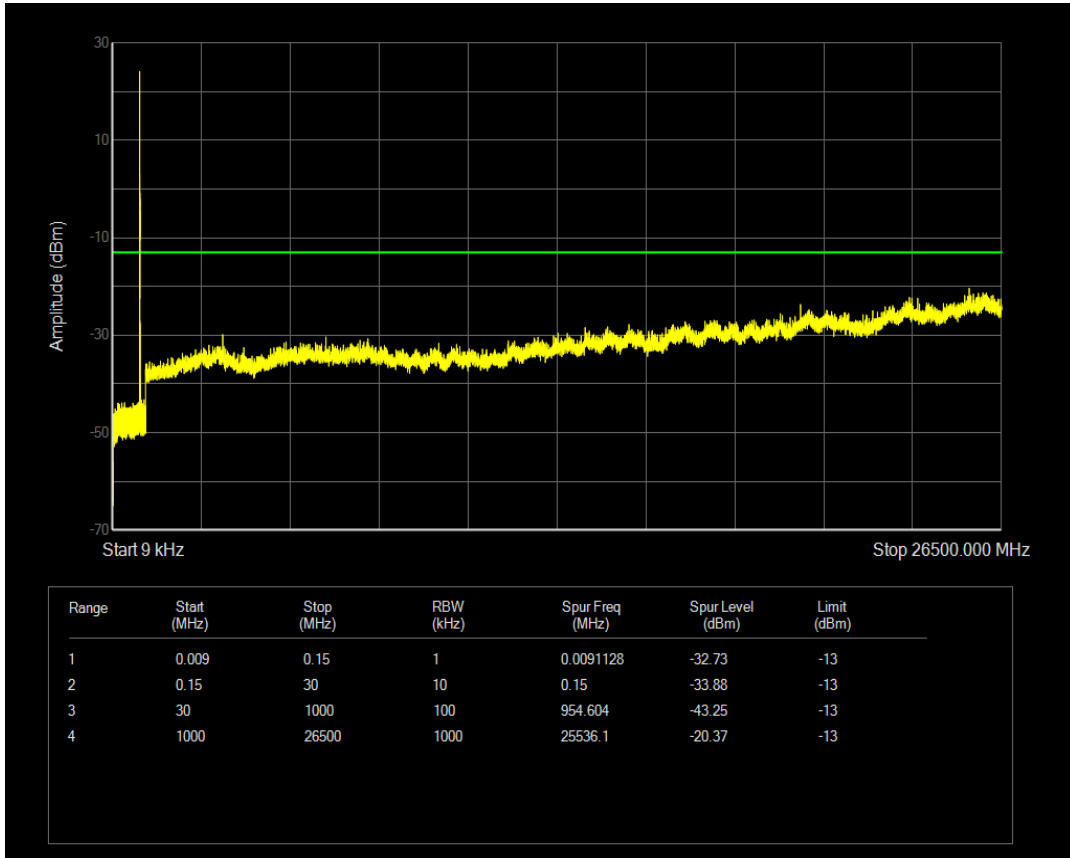

Band5 QAM16 BW=1.4MHz Channel=20643 RB Size=1 Position=#0

Band5 QPSK BW=1.4MHz Channel=20643 RB Size=6 Position=#0

Band5 QAM16 BW=1.4MHz Channel=20643 RB Size=6 Position=#0

Band5 QPSK BW=3MHz Channel=20415 RB Size=1 Position=#0