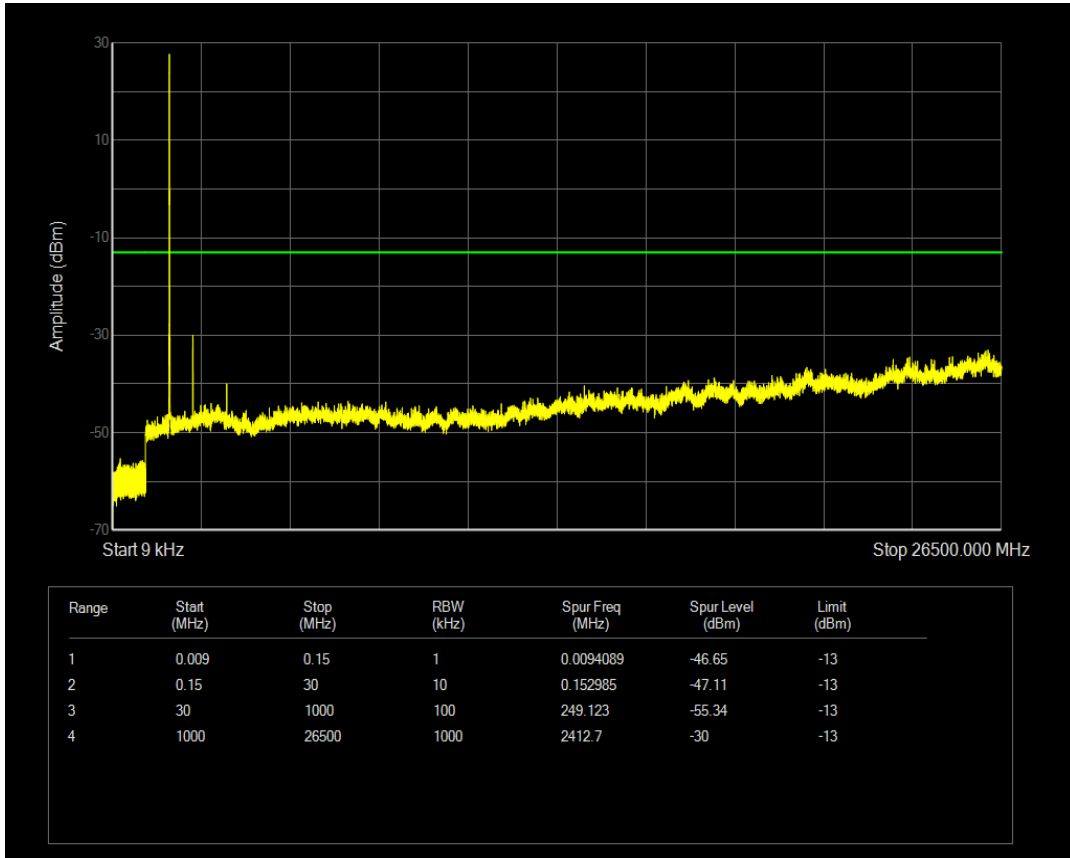

Band4 QPSK BW=5MHz Channel=20375 RB Size=25 Position=#0

Band4 QAM16 BW=5MHz Channel=20375 RB Size=1 Position=#0

Band4 QAM16 BW=5MHz Channel=20375 RB Size=25 Position=#0

Band4 QPSK BW=10MHz Channel=20000 RB Size=1 Position=#0

Band4 QPSK BW=10MHz Channel=20000 RB Size=50 Position=#0

Band4 QAM16 BW=10MHz Channel=20000 RB Size=1 Position=#0

Band4 QPSK BW=10MHz Channel=20175 RB Size=1 Position=#0

Band4 QAM16 BW=10MHz Channel=20000 RB Size=50 Position=#0