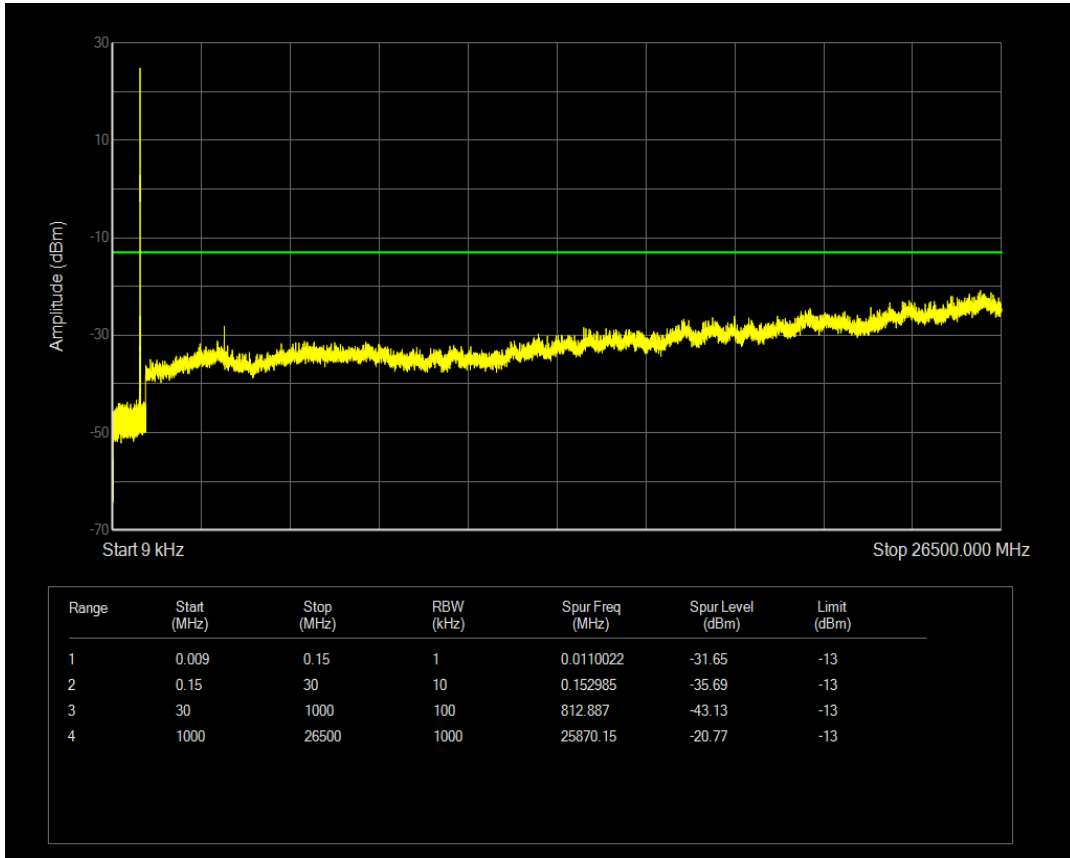

Band4 QPSK BW=20MHz Channel=20300 RB Size=100 Position=#0

Band4 QAM16 BW=20MHz Channel=20300 RB Size=1 Position=#0

Band4 QAM16 BW=20MHz Channel=20300 RB Size=100 Position=#0

Band5 QPSK BW=1.4MHz Channel=20407 RB Size=6 Position=#0

Band5 QPSK BW=1.4MHz Channel=20407 RB Size=1 Position=#0

Band5 QAM16 BW=1.4MHz Channel=20407 RB Size=1 Position=#0

Band5 QAM16 BW=1.4MHz Channel=20407 RB Size=6 Position=#0

Band5 QPSK BW=1.4MHz Channel=20525 RB Size=1 Position=#0

Band5 QPSK BW=1.4MHz Channel=20525 RB Size=6 Position=#0

Band5 QAM16 BW=1.4MHz Channel=20525 RB Size=1 Position=#0

Band5 QAM16 BW=1.4MHz Channel=20525 RB Size=6 Position=#0

Band5 QPSK BW=1.4MHz Channel=20643 RB Size=1 Position=#0