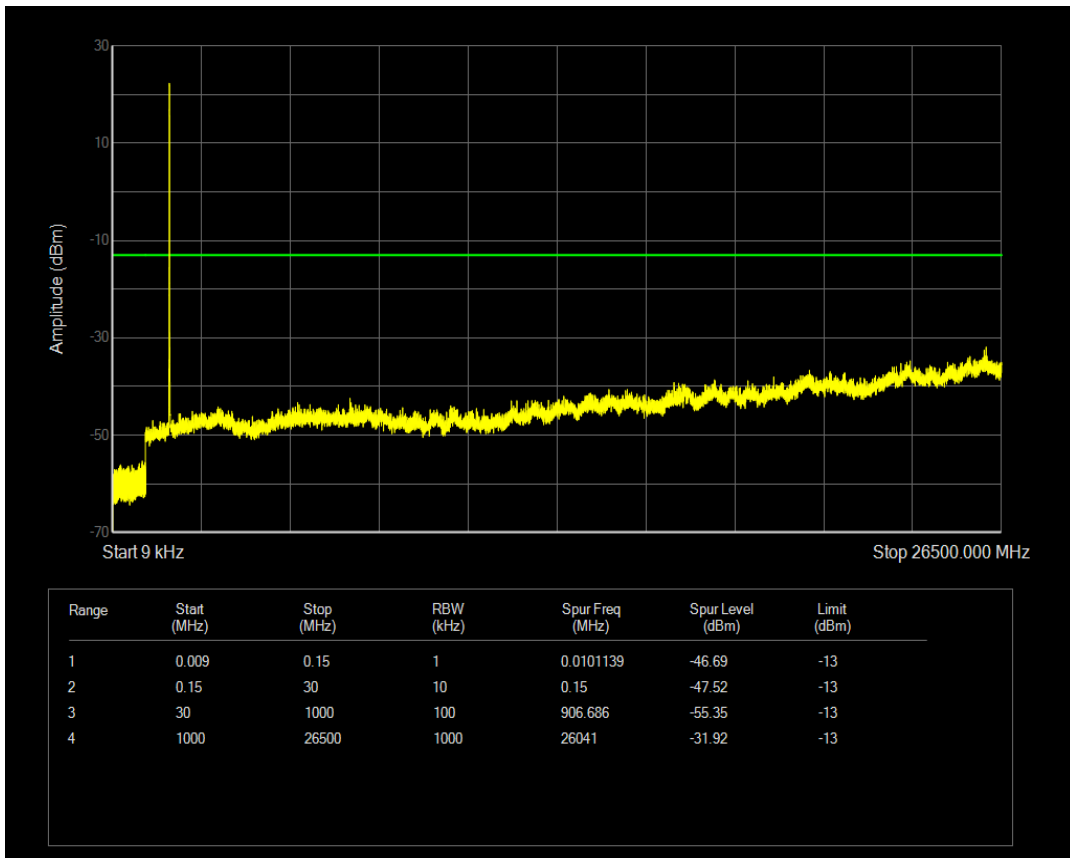

Band4 QPSK BW=3MHz Channel=20385 RB Size=15 Position=#0

Band4 QAM16 BW=3MHz Channel=20385 RB Size=1 Position=#0

Band4 QAM16 BW=3MHz Channel=20385 RB Size=15 Position=#0

Band4 QPSK BW=5MHz Channel=19975 RB Size=1 Position=#0

Band4 QAM16 BW=5MHz Channel=19975 RB Size=1 Position=#0

Band4 QPSK BW=5MHz Channel=19975 RB Size=25 Position=#0

Band4 QAM16 BW=5MHz Channel=19975 RB Size=25 Position=#0

Band4 QPSK BW=5MHz Channel=20175 RB Size=1 Position=#0