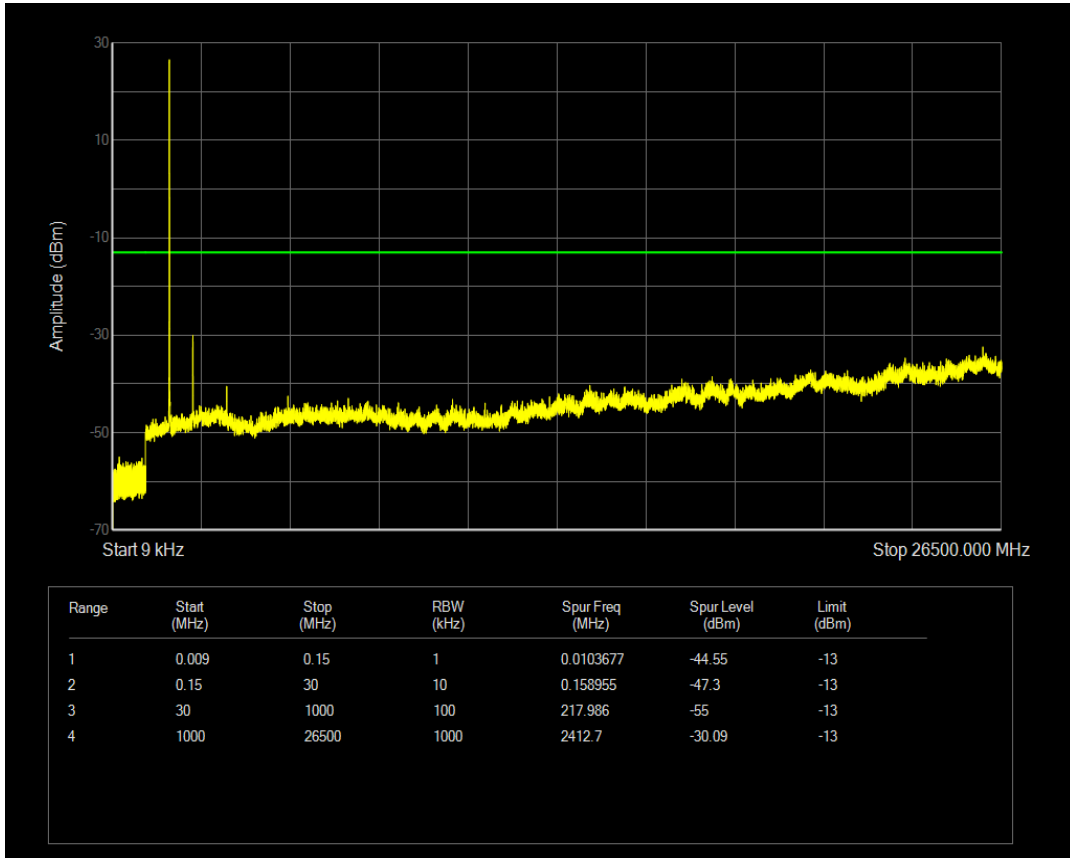

Band4 QPSK BW=3MHz Channel=20385 RB Size=15 Position=#0

Band4 QAM16 BW=3MHz Channel=20385 RB Size=1 Position=#0

Band4 QAM16 BW=3MHz Channel=20385 RB Size=15 Position=#0

Band4 QPSK BW=5MHz Channel=19975 RB Size=1 Position=#0

Band4 QAM16 BW=5MHz Channel=19975 RB Size=1 Position=#0

Band4 QPSK BW=5MHz Channel=19975 RB Size=25 Position=#0

Band4 QAM16 BW=5MHz Channel=19975 RB Size=25 Position=#0

Band4 QPSK BW=5MHz Channel=20175 RB Size=1 Position=#0