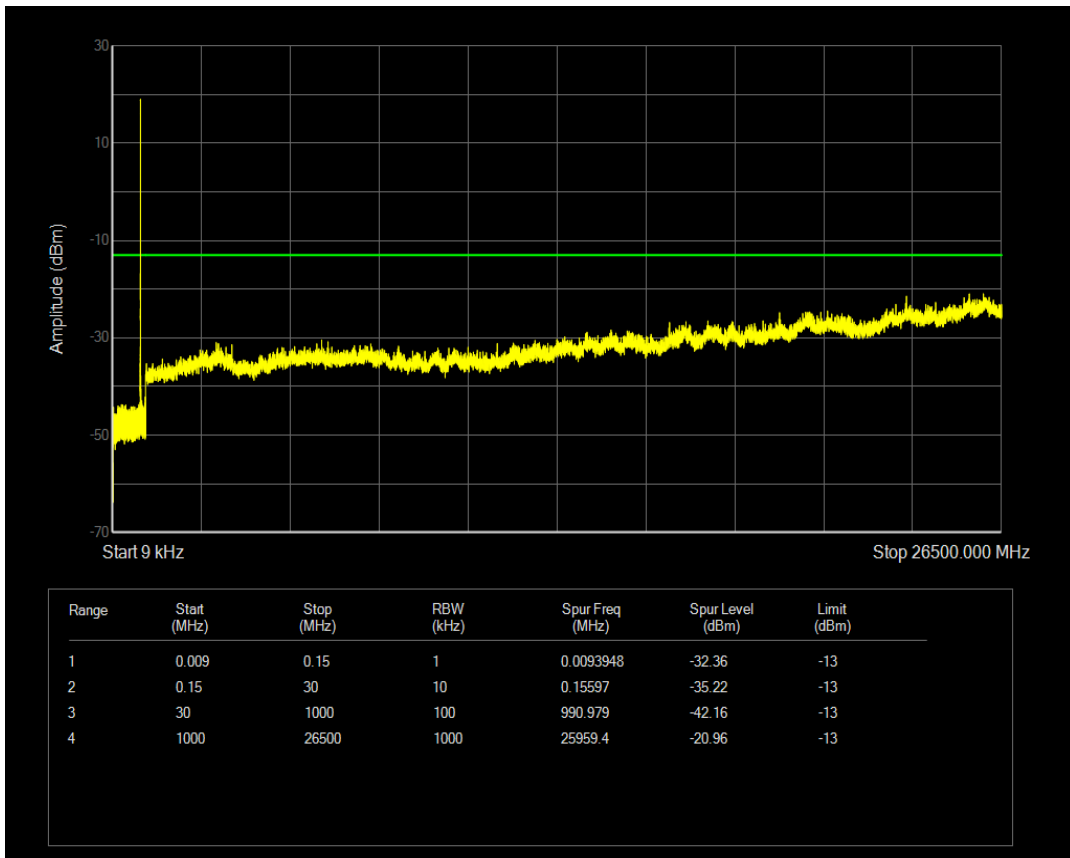

Band5 QPSK BW=1.4MHz Channel=20525 RB Size=6 Position=#0

Band5 QAM16 BW=1.4MHz Channel=20525 RB Size=1 Position=#0

Band5 QAM16 BW=1.4MHz Channel=20525 RB Size=6 Position=#0

Band5 QPSK BW=1.4MHz Channel=20643 RB Size=1 Position=#0

Band5 QAM16 BW=1.4MHz Channel=20643 RB Size=1 Position=#0

Band5 QPSK BW=1.4MHz Channel=20643 RB Size=6 Position=#0

Band5 QAM16 BW=1.4MHz Channel=20643 RB Size=6 Position=#0

Band5 QPSK BW=3MHz Channel=20415 RB Size=1 Position=#0