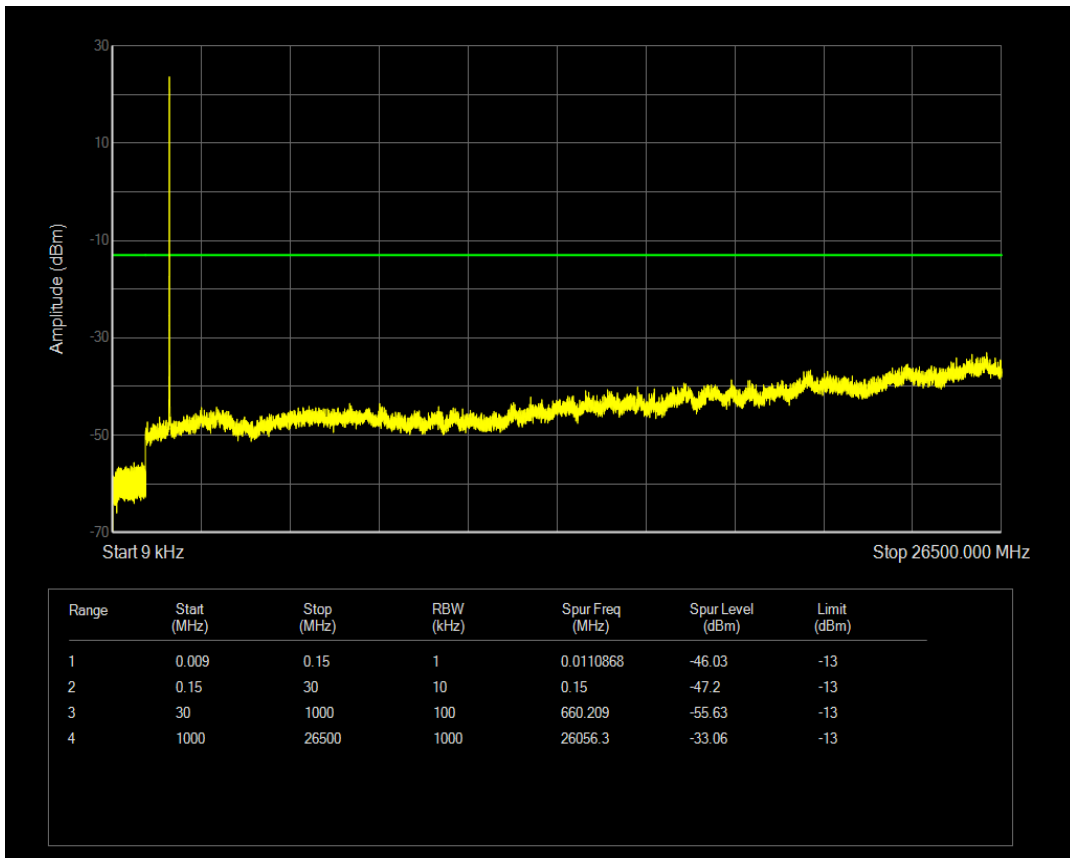

Band4 QPSK BW=3MHz Channel=19965 RB Size=15 Position=#0

Band4 QAM16 BW=3MHz Channel=19965 RB Size=15 Position=#0