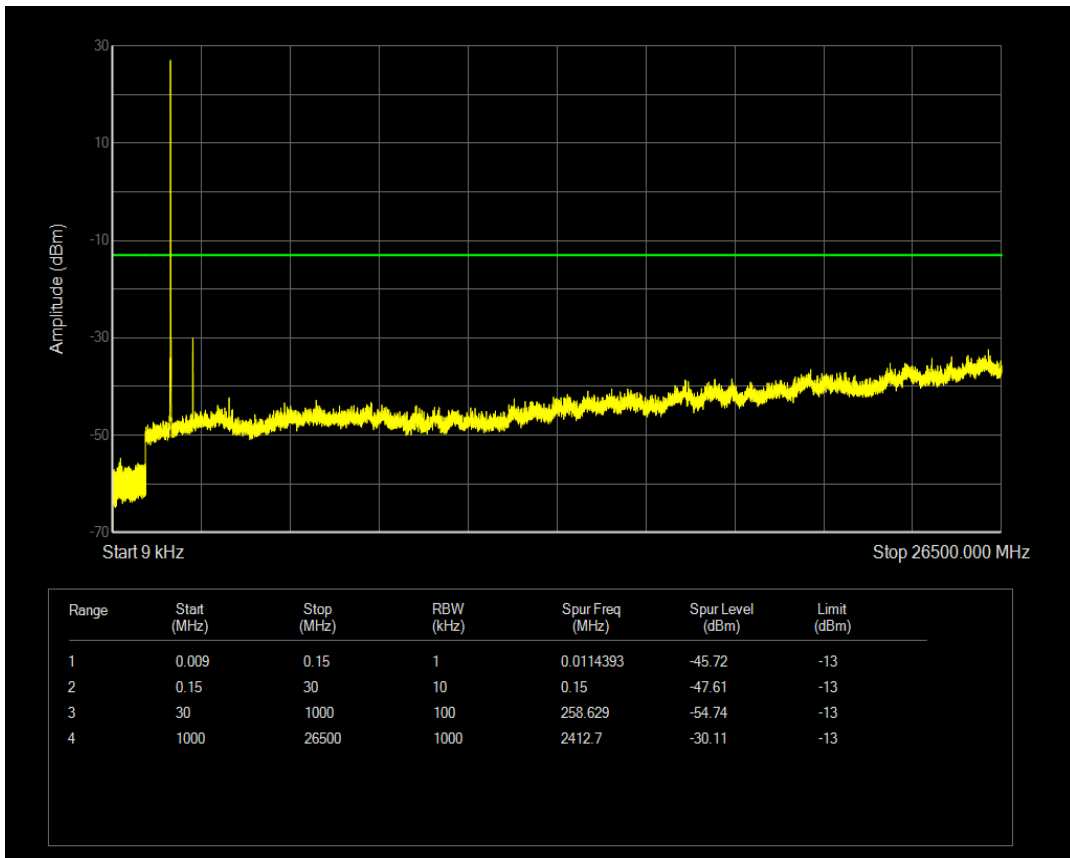

Band4 QAM16 BW=10MHz Channel=20350 RB Size=1 Position=#0

Band4 QPSK BW=10MHz Channel=20350 RB Size=50 Position=#0