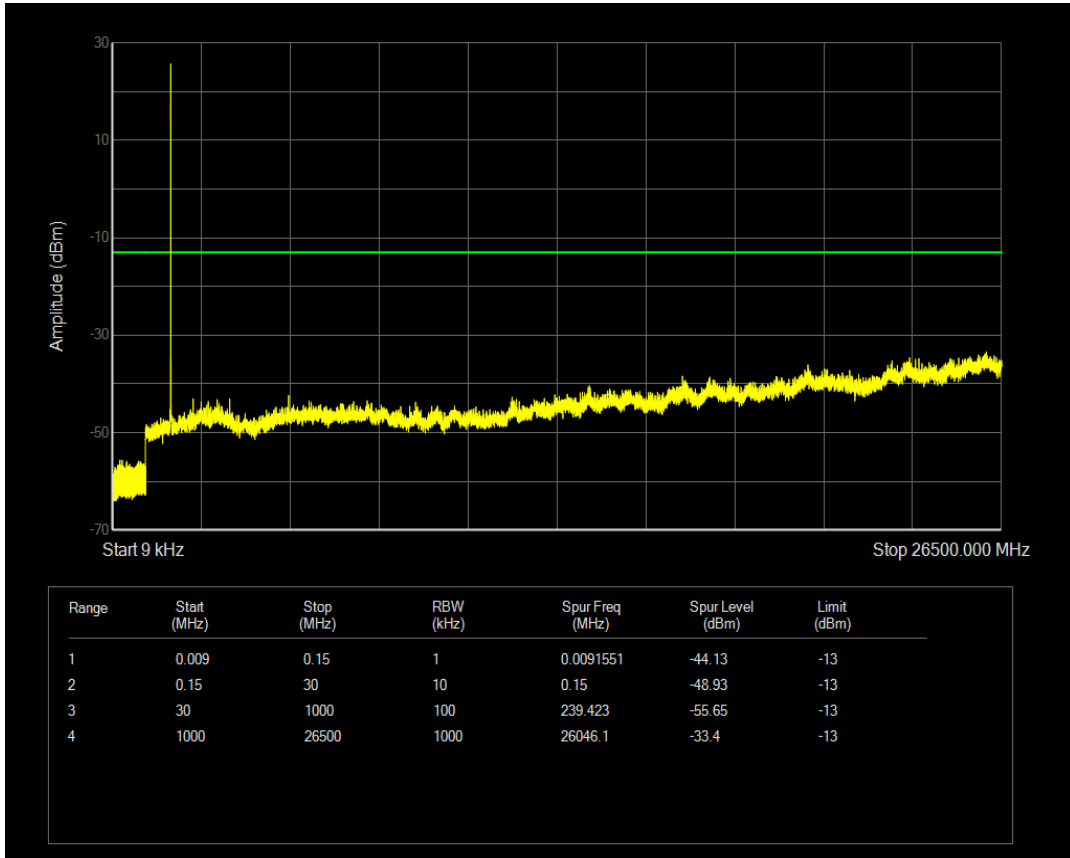

Band4 QAM16 BW=1.4MHz Channel=19957 RB Size=1 Position=#0

Band4 QPSK BW=1.4MHz Channel=19957 RB Size=6 Position=#0

Band4 QAM16 BW=1.4MHz Channel=19957 RB Size=6 Position=#0

Band4 QPSK BW=1.4MHz Channel=20175 RB Size=1 Position=#0

Band4 QPSK BW=1.4MHz Channel=20175 RB Size=6 Position=#0

Band4 QAM16 BW=1.4MHz Channel=20175 RB Size=6 Position=#0

Band4 QAM16 BW=1.4MHz Channel=20175 RB Size=1 Position=#0

Band4 QPSK BW=1.4MHz Channel=20393 RB Size=6 Position=#0

Band4 QPSK BW=1.4MHz Channel=20393 RB Size=1 Position=#0

Band4 QAM16 BW=1.4MHz Channel=20393 RB Size=1 Position=#0

Band4 QPSK BW=3MHz Channel=19965 RB Size=1 Position=#0

Band4 QAM16 BW=1.4MHz Channel=20393 RB Size=6 Position=#0