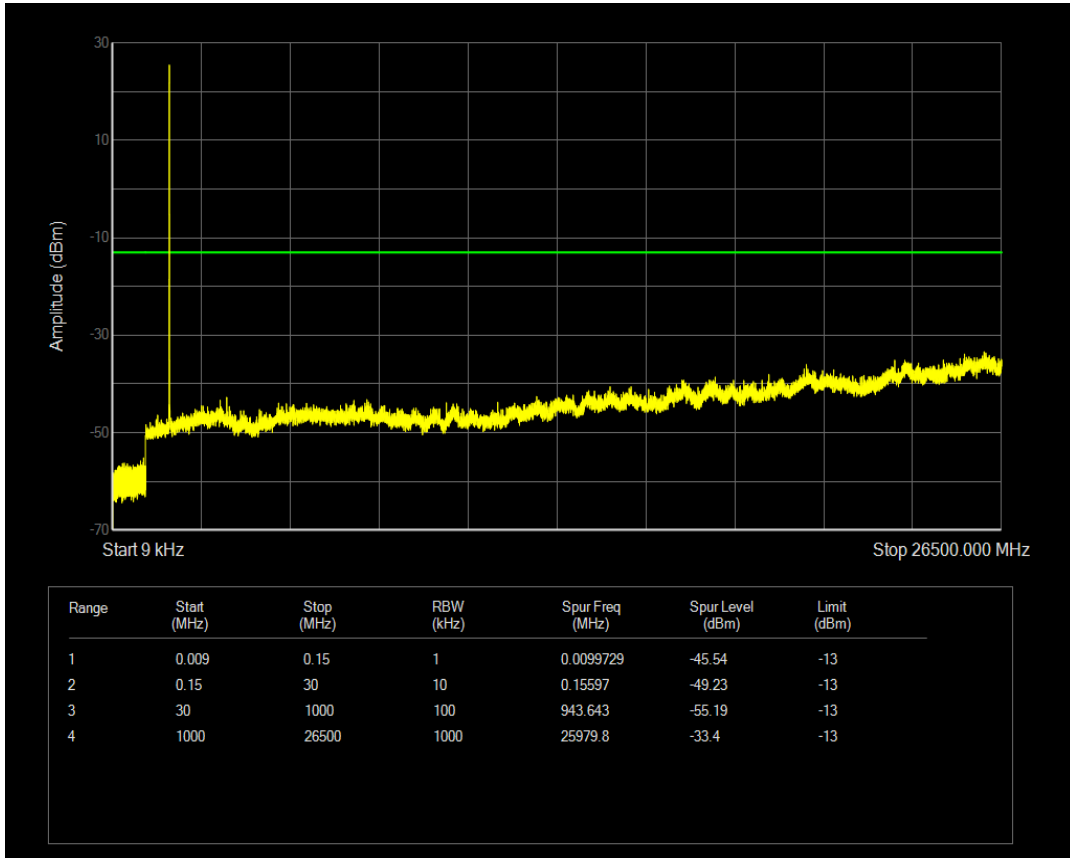

Band4 QAM16 BW=1.4MHz Channel=19957 RB Size=1 Position=#0

Band4 QPSK BW=1.4MHz Channel=19957 RB Size=6 Position=#0

Band4 QAM16 BW=1.4MHz Channel=19957 RB Size=6 Position=#0

Band4 QPSK BW=1.4MHz Channel=20175 RB Size=1 Position=#0

Band4 QPSK BW=1.4MHz Channel=20175 RB Size=6 Position=#0

Band4 QAM16 BW=1.4MHz Channel=20175 RB Size=6 Position=#0

Band4 QAM16 BW=1.4MHz Channel=20175 RB Size=1 Position=#0

Band4 QPSK BW=1.4MHz Channel=20393 RB Size=6 Position=#0