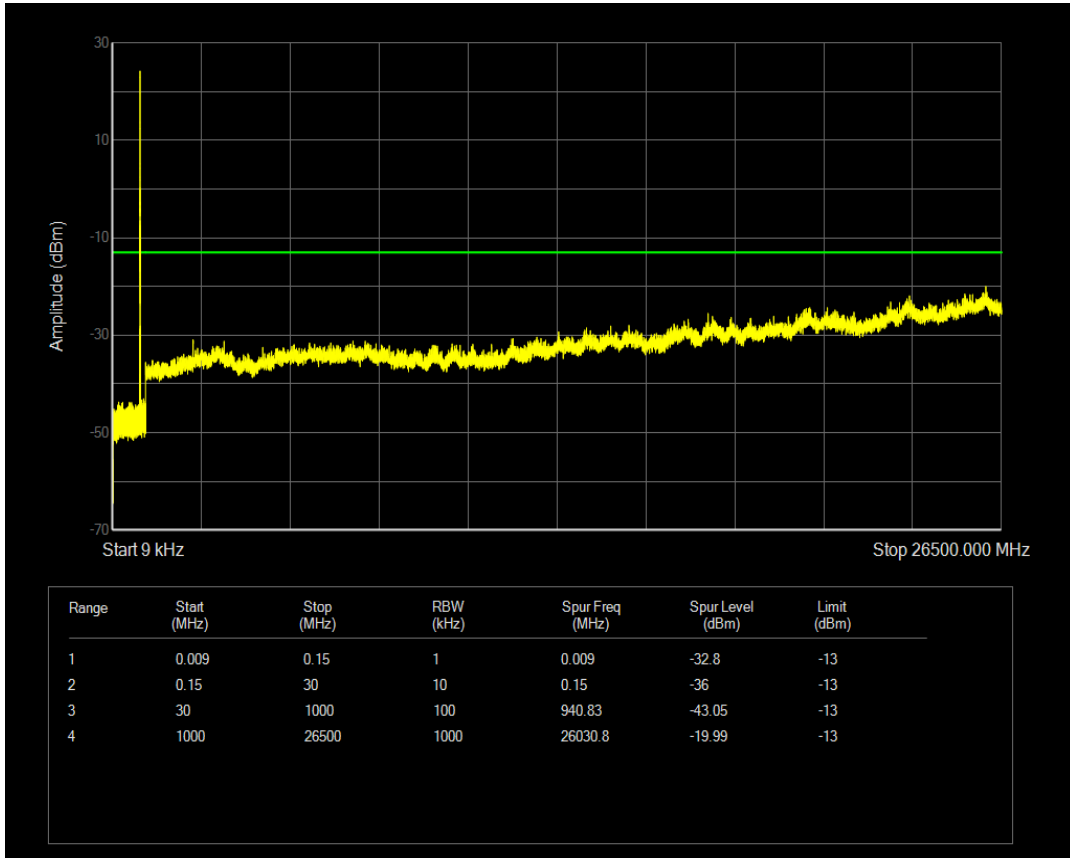

Band5 QPSK BW=5MHz Channel=20425 RB Size=25 Position=#0

Band5 QAM16 BW=5MHz Channel=20425 RB Size=25 Position=#0

Band5 QAM16 BW=5MHz Channel=20425 RB Size=1 Position=#0

Band5 QPSK BW=5MHz Channel=20525 RB Size=1 Position=#0

Band5 QAM16 BW=5MHz Channel=20525 RB Size=1 Position=#0

Band5 QPSK BW=5MHz Channel=20525 RB Size=25 Position=#0

Band5 QAM16 BW=5MHz Channel=20525 RB Size=25 Position=#0

Band5 QPSK BW=5MHz Channel=20625 RB Size=1 Position=#0