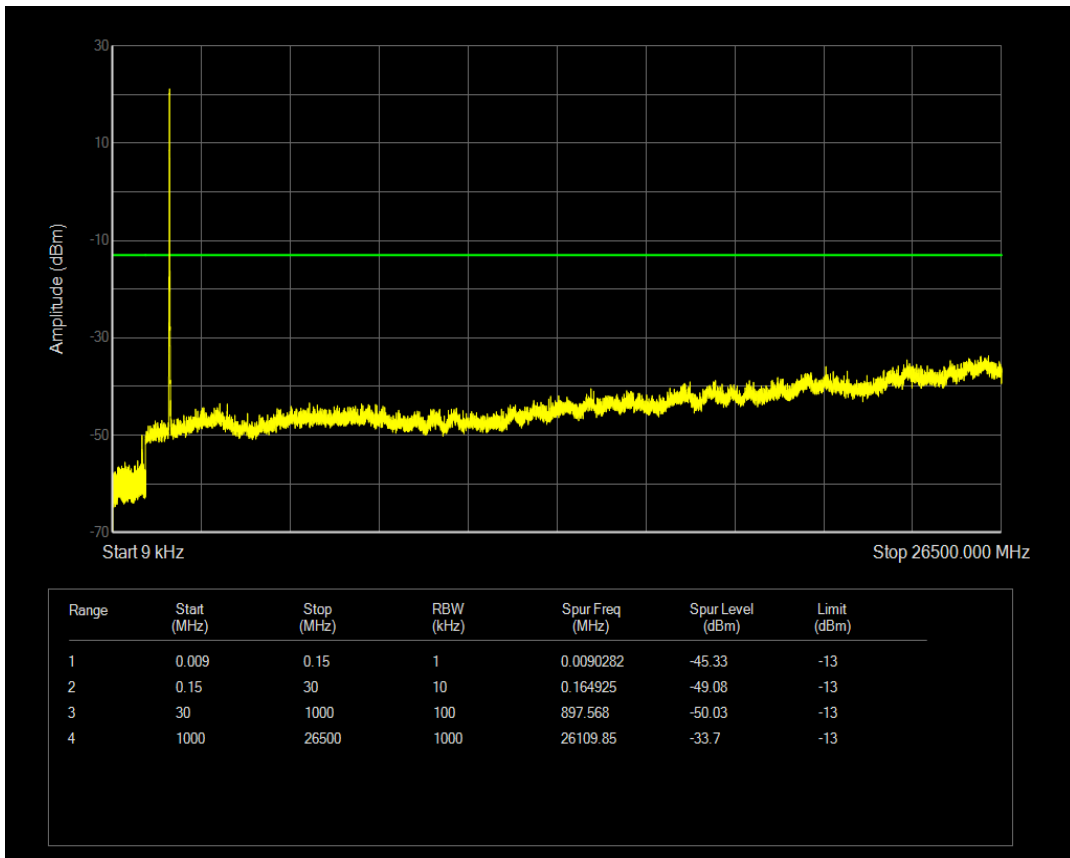

Band4 QPSK BW=5MHz Channel=20375 RB Size=25 Position=#0

Band4 QAM16 BW=5MHz Channel=20375 RB Size=1 Position=#0

Band4 QAM16 BW=5MHz Channel=20375 RB Size=25 Position=#0

Band4 QPSK BW=10MHz Channel=20000 RB Size=1 Position=#0

Band4 QPSK BW=10MHz Channel=20000 RB Size=50 Position=#0

Band4 QAM16 BW=10MHz Channel=20000 RB Size=1 Position=#0

Band4 QPSK BW=10MHz Channel=20175 RB Size=1 Position=#0

Band4 QAM16 BW=10MHz Channel=20000 RB Size=50 Position=#0