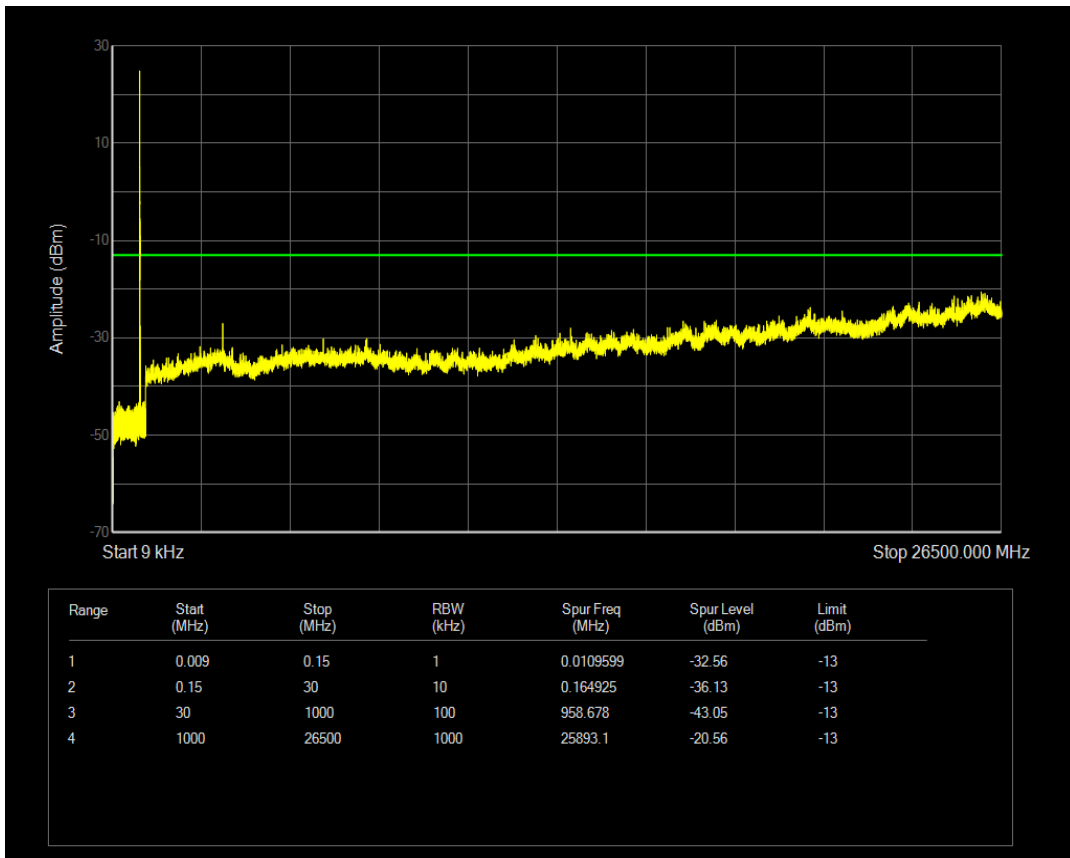

Band5 QPSK BW=5MHz Channel=20425 RB Size=1 Position=#0

Band5 QAM16 BW=3MHz Channel=20635 RB Size=15 Position=#0