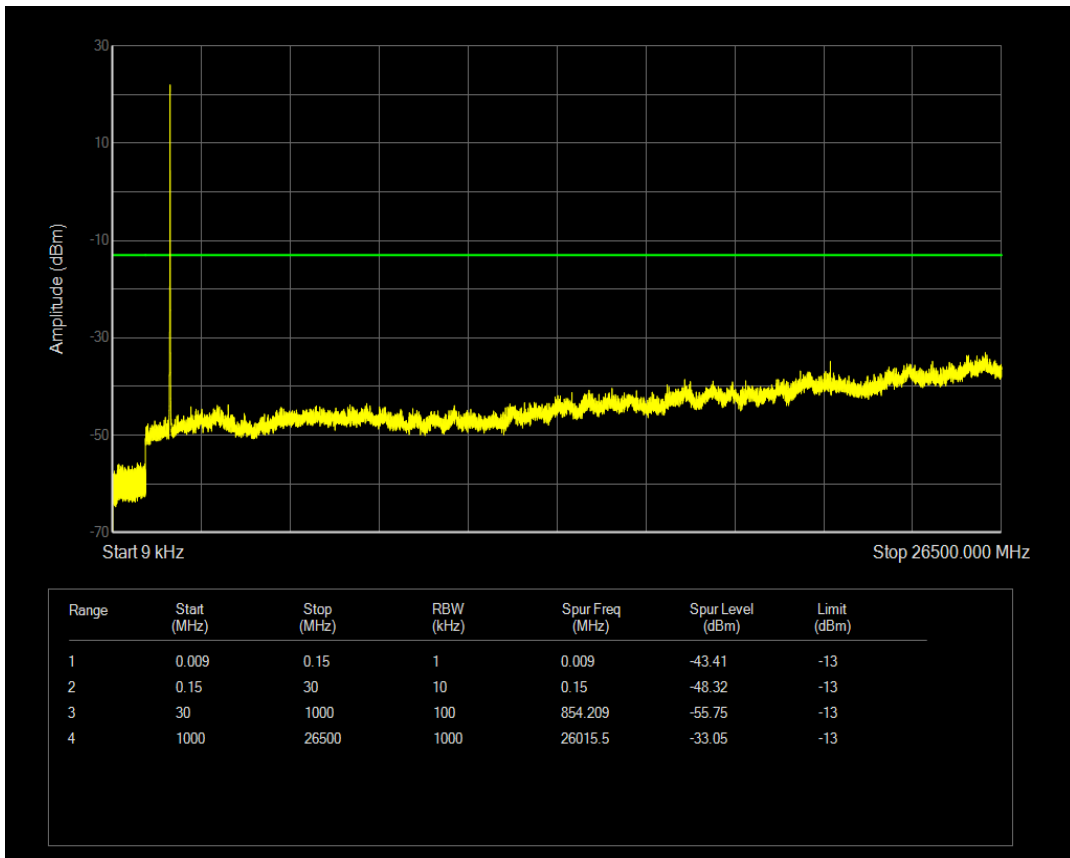

Band4 QPSK BW=5MHz Channel=20175 RB Size=25 Position=#0

Band4 QAM16 BW=5MHz Channel=20175 RB Size=1 Position=#0