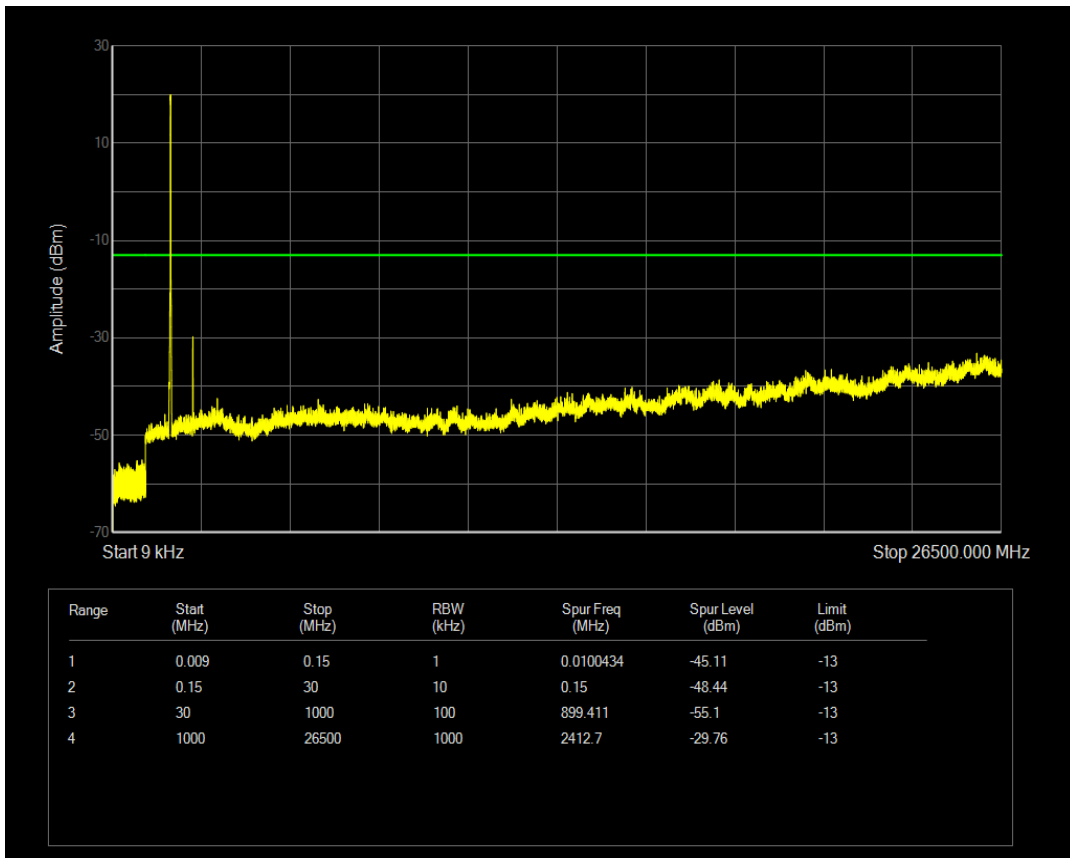

Band4 QPSK BW=15MHz Channel=20325 RB Size=75 Position=#0

Band4 QAM16 BW=15MHz Channel=20325 RB Size=75 Position=#0