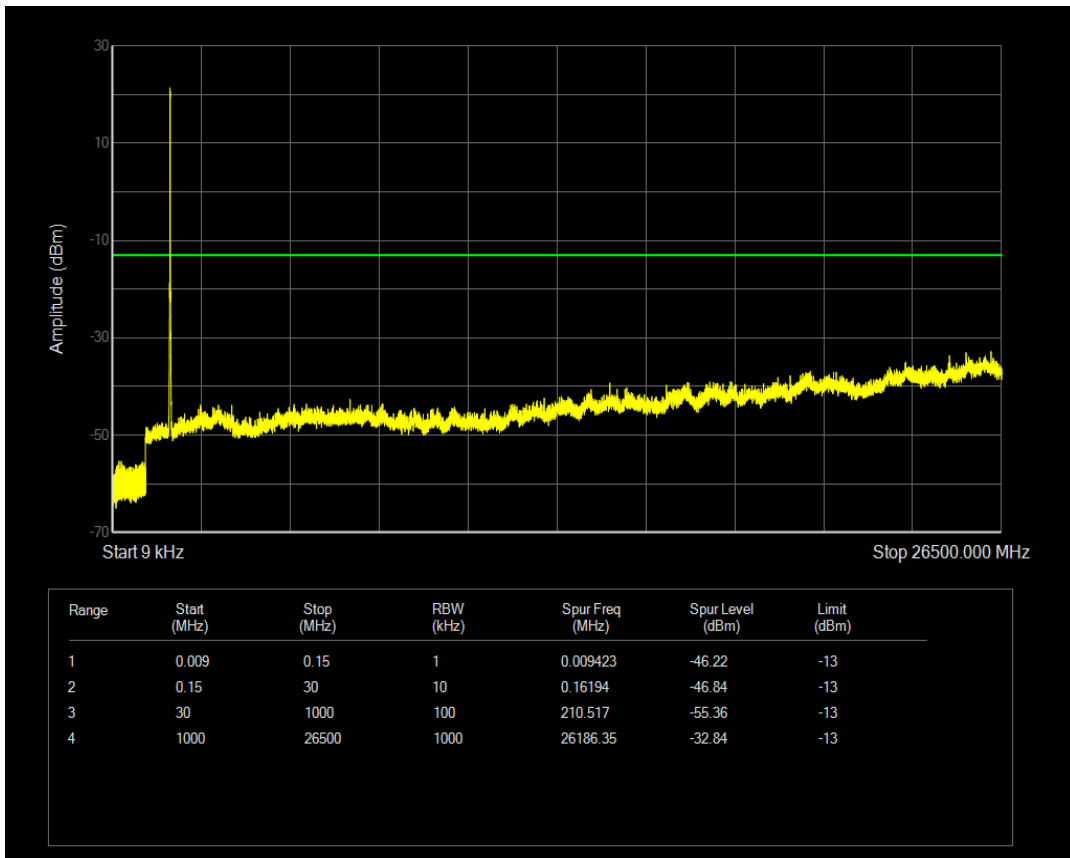

Band4 QPSK BW=10MHz Channel=20175 RB Size=50 Position=#0

Band4 QAM16 BW=10MHz Channel=20175 RB Size=50 Position=#0