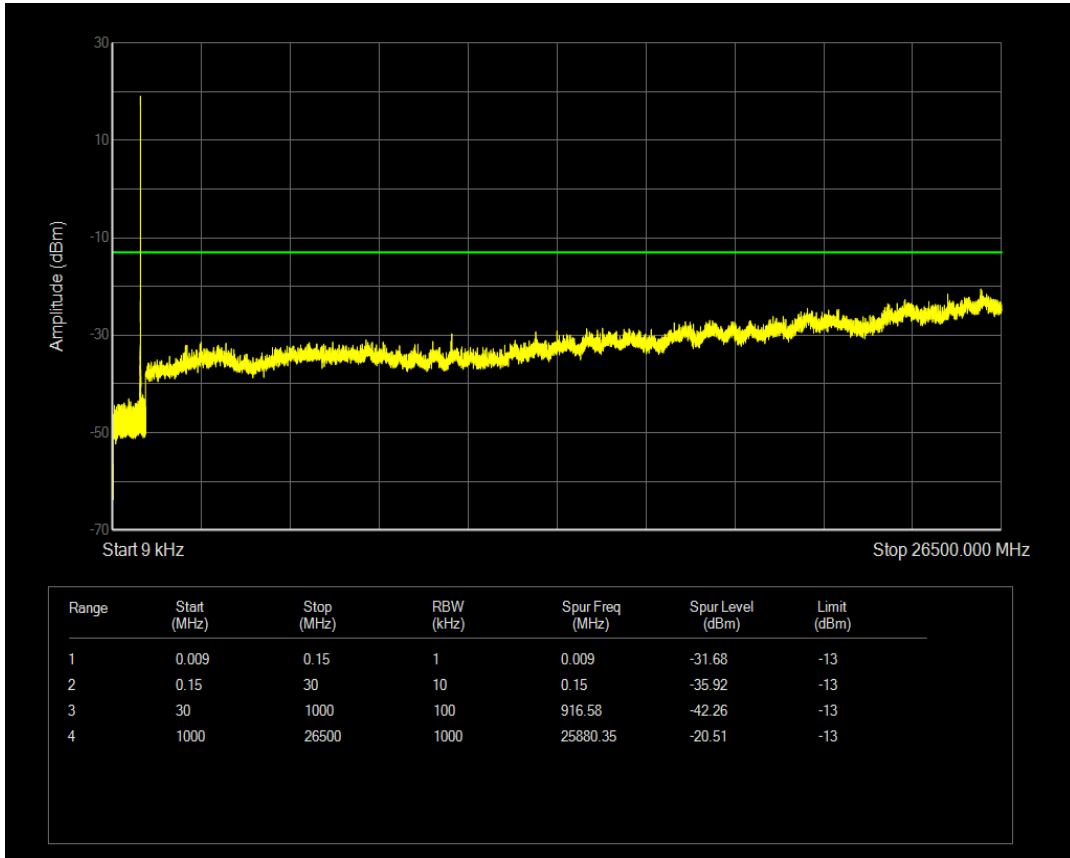

Band5 QPSK BW=1.4MHz Channel=20525 RB Size=6 Position=#0

Band5 QAM16 BW=1.4MHz Channel=20525 RB Size=1 Position=#0

Band5 QAM16 BW=1.4MHz Channel=20525 RB Size=6 Position=#0

Band5 QPSK BW=1.4MHz Channel=20643 RB Size=1 Position=#0

Band5 QAM16 BW=1.4MHz Channel=20643 RB Size=1 Position=#0

Band5 QPSK BW=1.4MHz Channel=20643 RB Size=6 Position=#0

Band5 QAM16 BW=1.4MHz Channel=20643 RB Size=6 Position=#0

Band5 QPSK BW=3MHz Channel=20415 RB Size=1 Position=#0