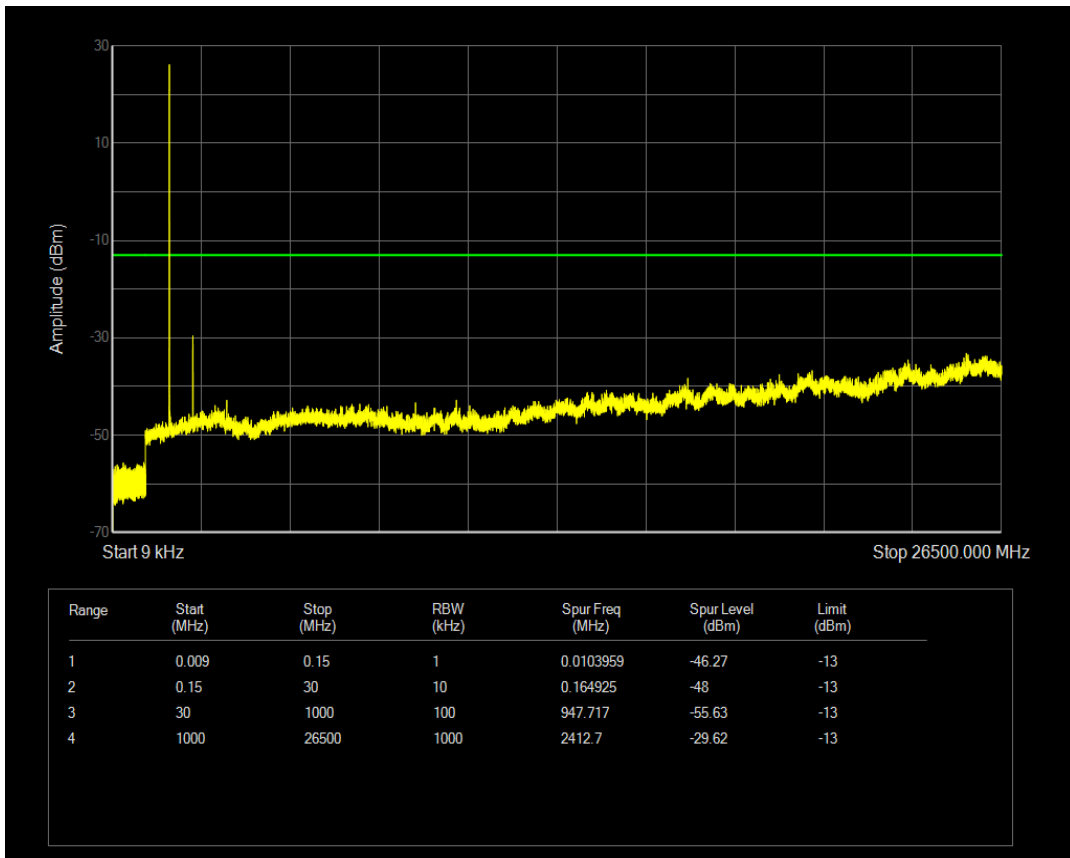

Band4 QAM16 BW=1.4MHz Channel=19957 RB Size=1 Position=#0

Band4 QPSK BW=1.4MHz Channel=19957 RB Size=6 Position=#0

Band4 QAM16 BW=1.4MHz Channel=19957 RB Size=6 Position=#0

Band4 QPSK BW=1.4MHz Channel=20175 RB Size=1 Position=#0

Band4 QPSK BW=1.4MHz Channel=20175 RB Size=6 Position=#0

Band4 QAM16 BW=1.4MHz Channel=20175 RB Size=6 Position=#0

Band4 QAM16 BW=1.4MHz Channel=20175 RB Size=1 Position=#0

Band4 QPSK BW=1.4MHz Channel=20393 RB Size=6 Position=#0