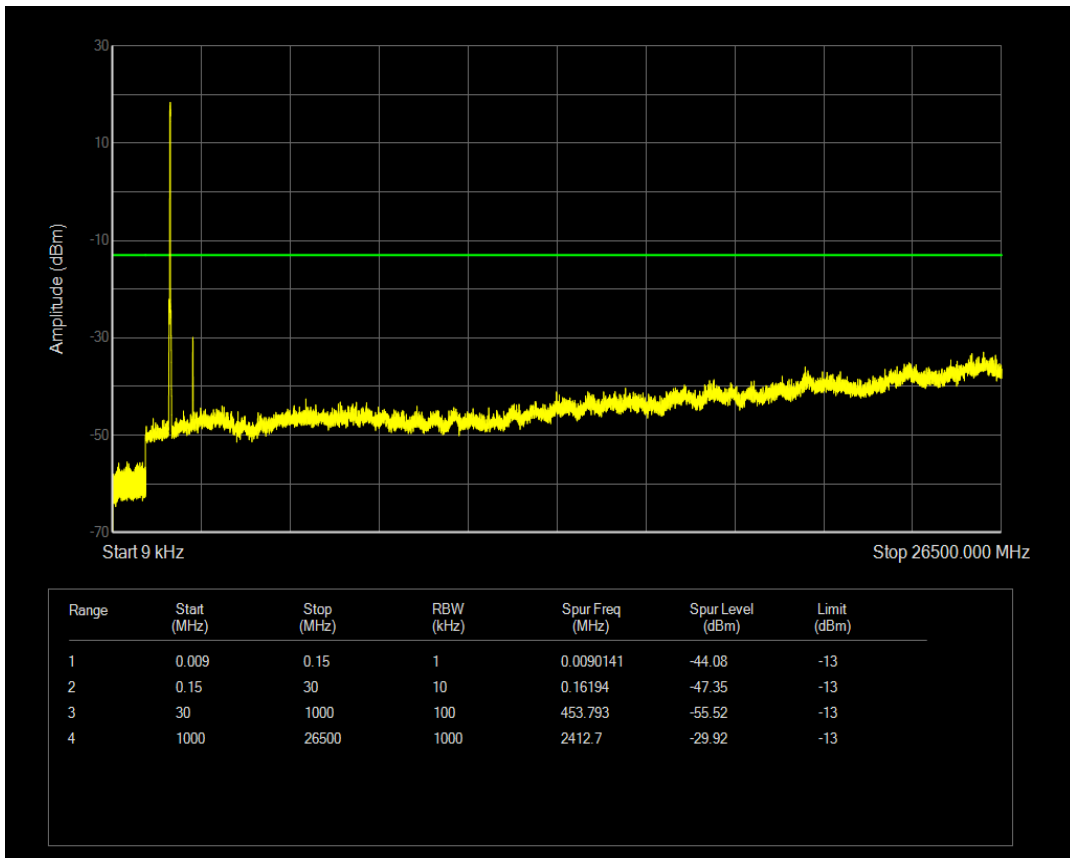

Band4 QPSK BW=20MHz Channel=20050 RB Size=100 Position=#0

Band4 QAM16 BW=20MHz Channel=20050 RB Size=1 Position=#0

Band4 QAM16 BW=20MHz Channel=20050 RB Size=100 Position=#0

Band4 QPSK BW=20MHz Channel=20175 RB Size=100 Position=#0

Band4 QPSK BW=20MHz Channel=20175 RB Size=1 Position=#0

Band4 QAM16 BW=20MHz Channel=20175 RB Size=1 Position=#0

Band4 QAM16 BW=20MHz Channel=20175 RB Size=100 Position=#0

Band4 QPSK BW=20MHz Channel=20300 RB Size=1 Position=#0