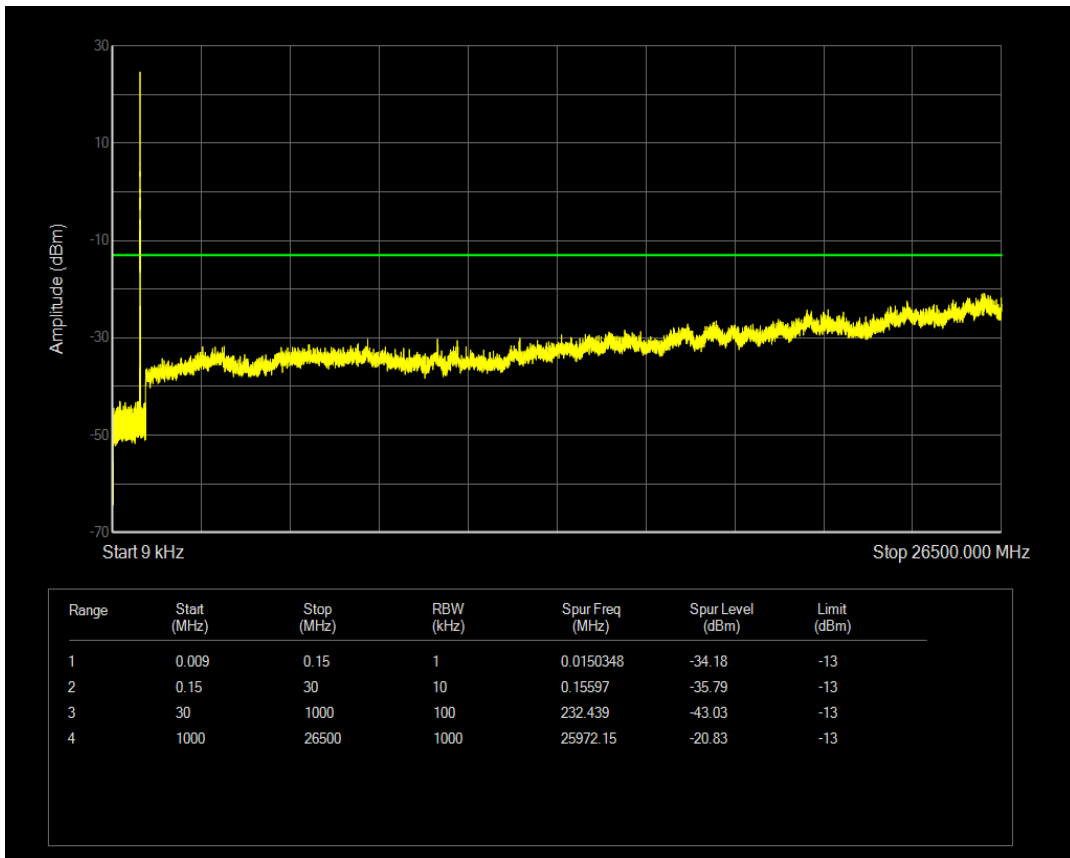

Band5 QPSK BW=5MHz Channel=20425 RB Size=25 Position=#0

Band5 QAM16 BW=5MHz Channel=20425 RB Size=25 Position=#0

Band5 QAM16 BW=5MHz Channel=20425 RB Size=1 Position=#0

Band5 QPSK BW=5MHz Channel=20525 RB Size=1 Position=#0

Band5 QAM16 BW=5MHz Channel=20525 RB Size=1 Position=#0

Band5 QPSK BW=5MHz Channel=20525 RB Size=25 Position=#0

Band5 QAM16 BW=5MHz Channel=20525 RB Size=25 Position=#0

Band5 QPSK BW=5MHz Channel=20625 RB Size=1 Position=#0