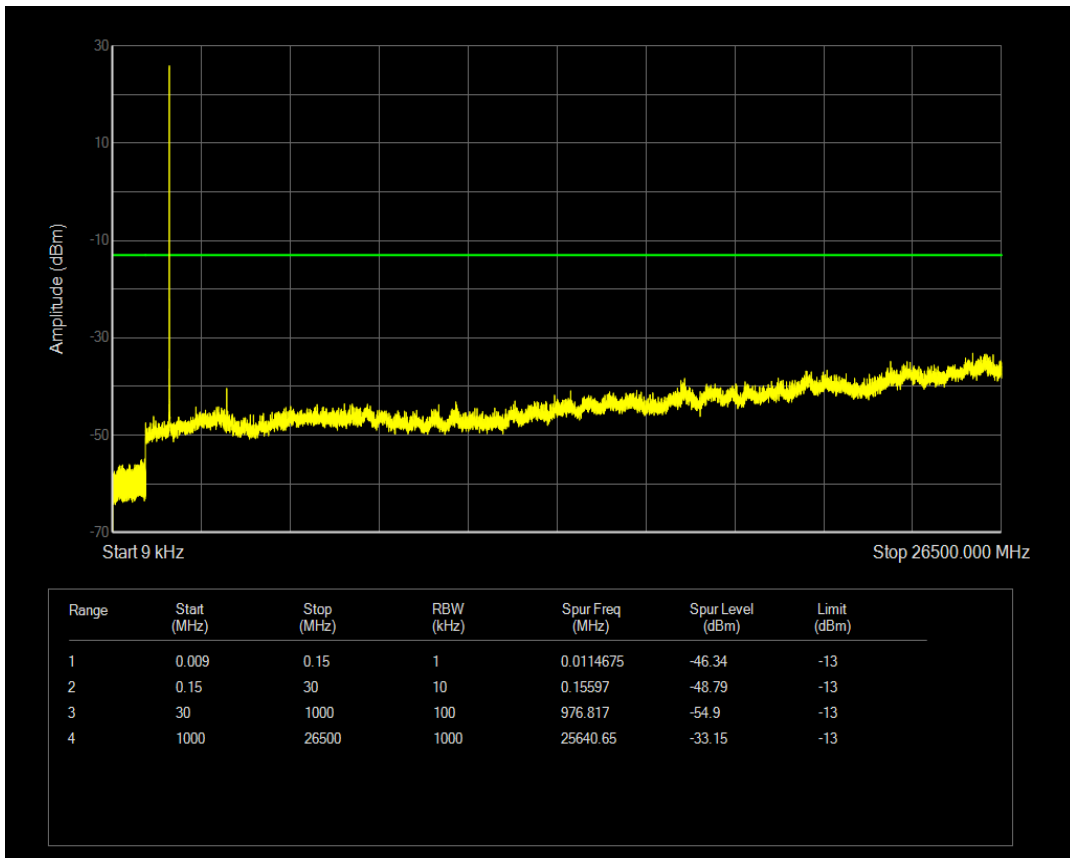

Band4 QAM16 BW=1.4MHz Channel=19957 RB Size=1 Position=#0

Band4 QPSK BW=1.4MHz Channel=19957 RB Size=6 Position=#0

Band4 QAM16 BW=1.4MHz Channel=19957 RB Size=6 Position=#0

Band4 QPSK BW=1.4MHz Channel=20175 RB Size=1 Position=#0

Band4 QPSK BW=1.4MHz Channel=20175 RB Size=6 Position=#0

Band4 QAM16 BW=1.4MHz Channel=20175 RB Size=6 Position=#0

Band4 QAM16 BW=1.4MHz Channel=20175 RB Size=1 Position=#0

Band4 QPSK BW=1.4MHz Channel=20393 RB Size=6 Position=#0