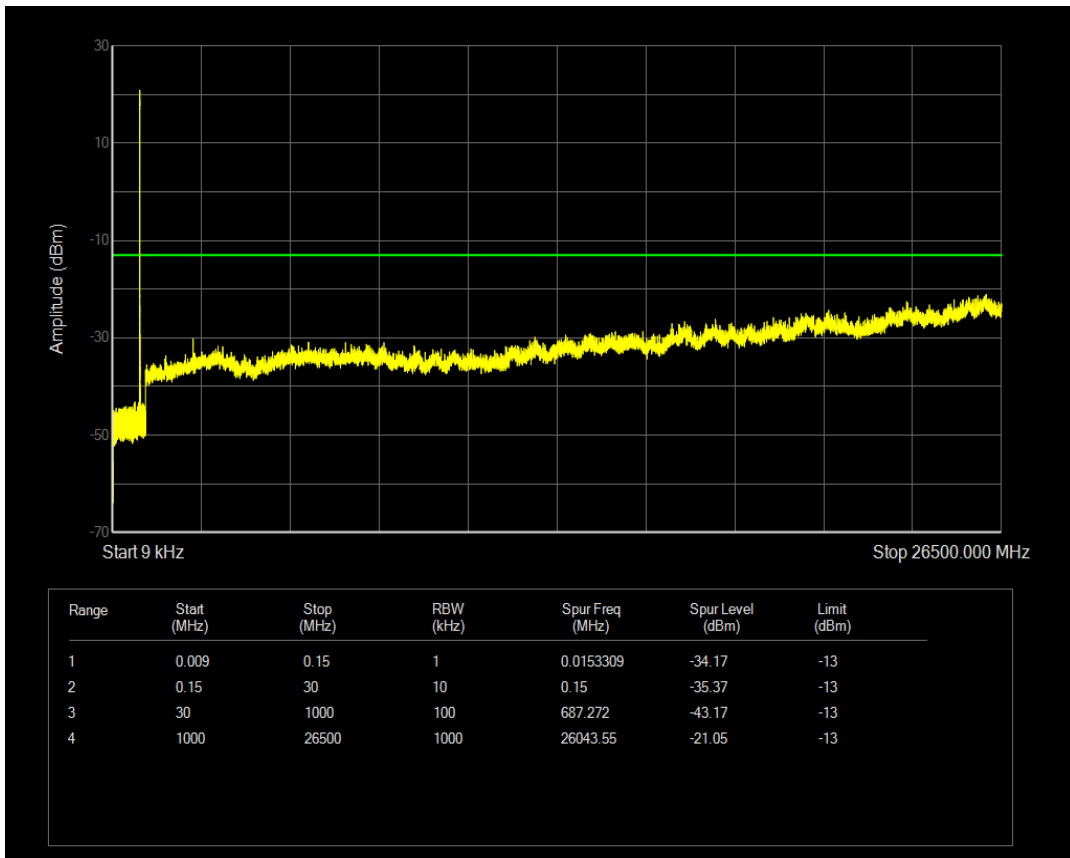

Band4 QPSK BW=20MHz Channel=20300 RB Size=100 Position=#0

Band4 QAM16 BW=20MHz Channel=20300 RB Size=1 Position=#0

Band4 QAM16 BW=20MHz Channel=20300 RB Size=100 Position=#0

Band5 QPSK BW=1.4MHz Channel=20407 RB Size=6 Position=#0

Band5 QPSK BW=1.4MHz Channel=20407 RB Size=1 Position=#0

Band5 QAM16 BW=1.4MHz Channel=20407 RB Size=1 Position=#0

Band5 QAM16 BW=1.4MHz Channel=20407 RB Size=6 Position=#0

Band5 QPSK BW=1.4MHz Channel=20525 RB Size=1 Position=#0