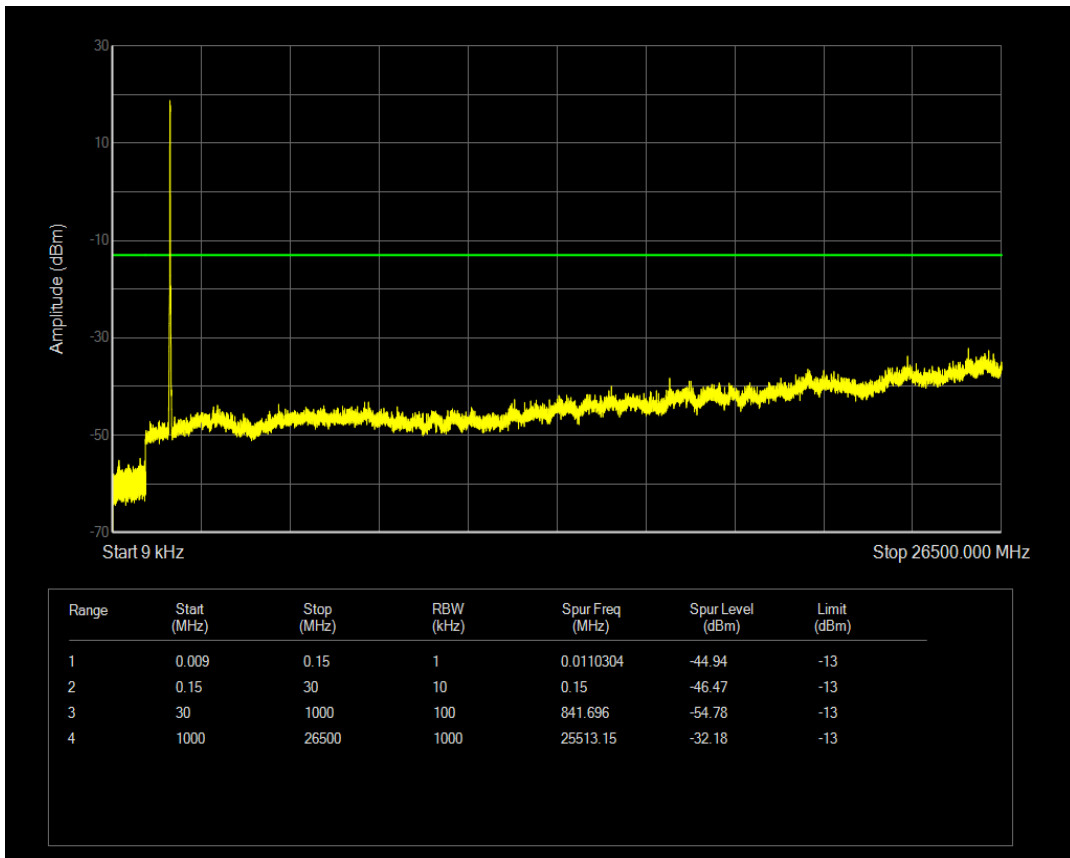

Band4 QAM16 BW=15MHz Channel=20175 RB Size=75 Position=#0

Band4 QPSK BW=15MHz Channel=20325 RB Size=1 Position=#0