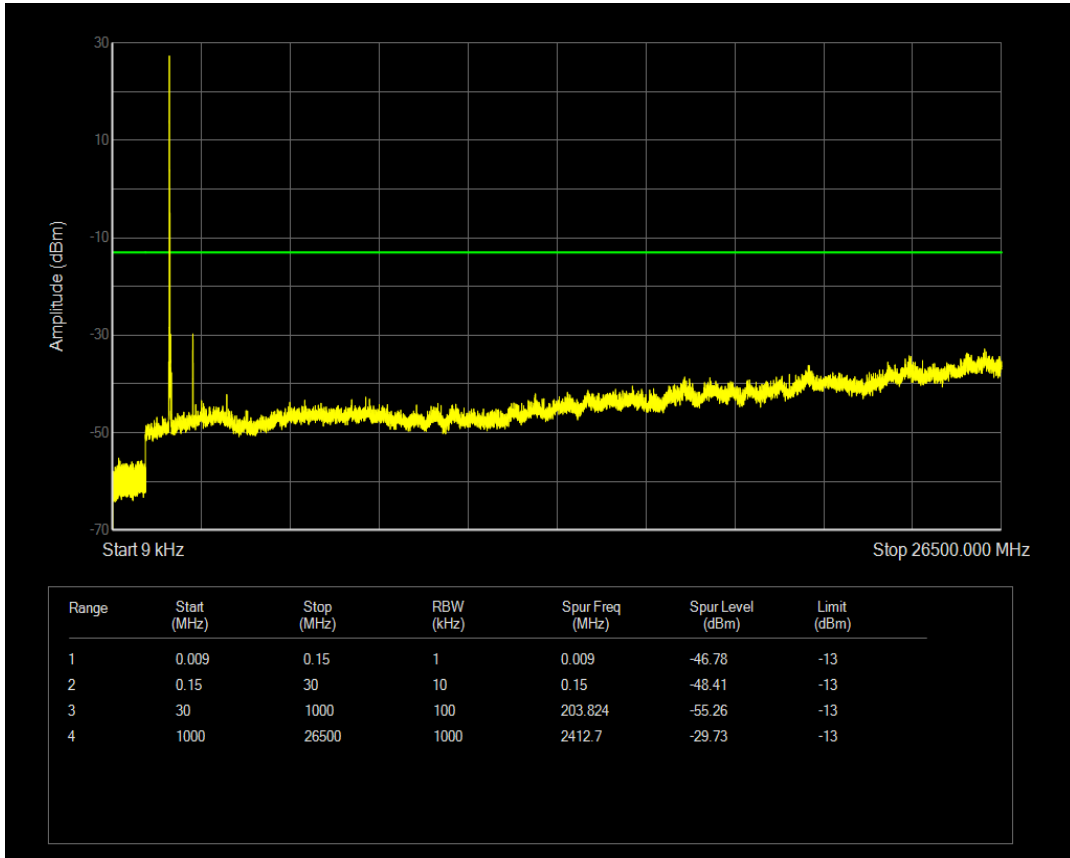

Band4 QPSK BW=15MHz Channel=20325 RB Size=75 Position=#0

Band4 QAM16 BW=15MHz Channel=20325 RB Size=75 Position=#0

Band4 QAM16 BW=15MHz Channel=20325 RB Size=1 Position=#0

Band4 QPSK BW=20MHz Channel=20050 RB Size=1 Position=#0

Band4 QPSK BW=20MHz Channel=20050 RB Size=100 Position=#0

Band4 QAM16 BW=20MHz Channel=20050 RB Size=1 Position=#0

Band4 QAM16 BW=20MHz Channel=20050 RB Size=100 Position=#0

Band4 QPSK BW=20MHz Channel=20175 RB Size=100 Position=#0