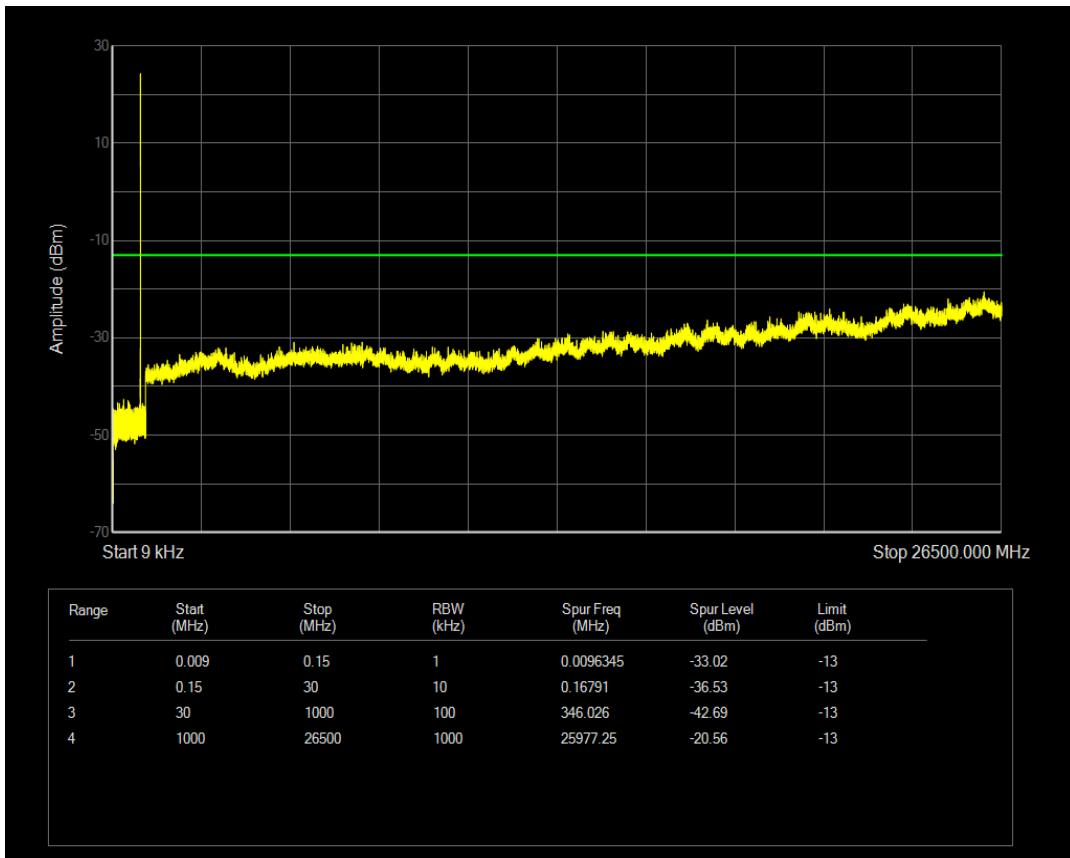

Band5 QPSK BW=1.4MHz Channel=20525 RB Size=6 Position=#0

Band5 QAM16 BW=1.4MHz Channel=20525 RB Size=1 Position=#0

Band5 QAM16 BW=1.4MHz Channel=20525 RB Size=6 Position=#0

Band5 QPSK BW=1.4MHz Channel=20643 RB Size=1 Position=#0

Band5 QAM16 BW=1.4MHz Channel=20643 RB Size=1 Position=#0

Band5 QPSK BW=1.4MHz Channel=20643 RB Size=6 Position=#0

Band5 QAM16 BW=1.4MHz Channel=20643 RB Size=6 Position=#0

Band5 QPSK BW=3MHz Channel=20415 RB Size=1 Position=#0