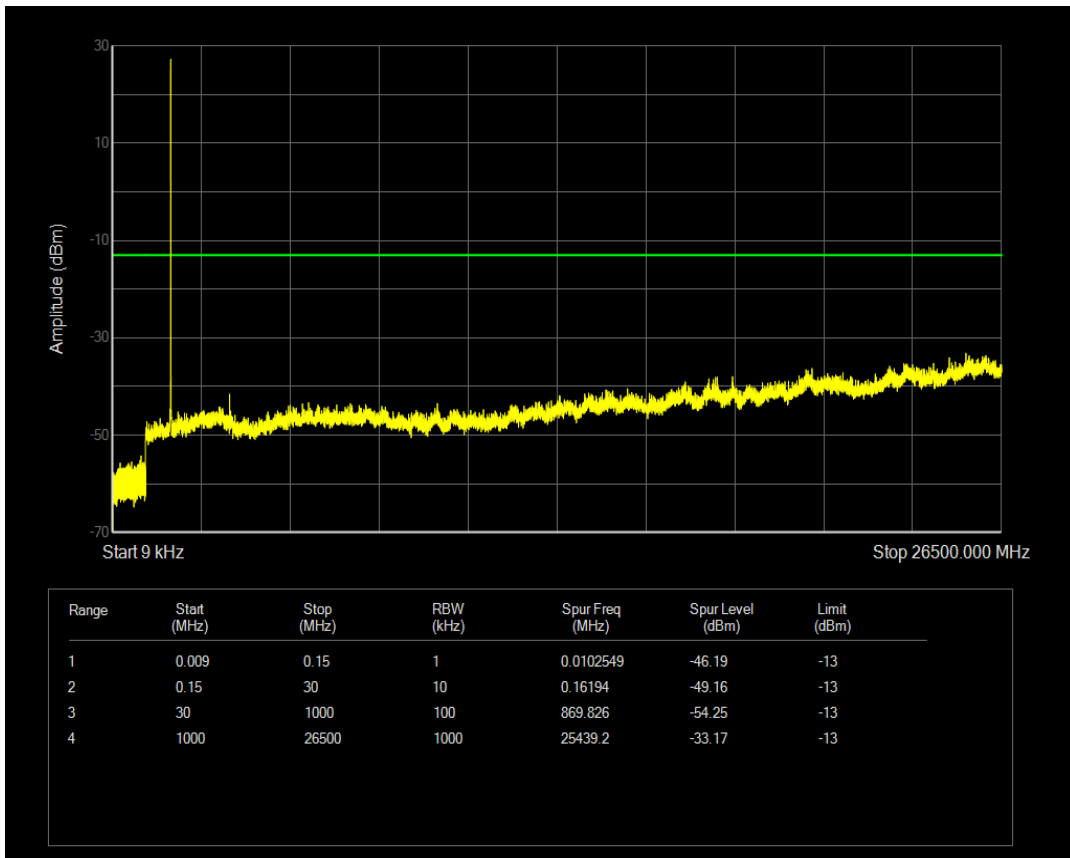

Band4 QPSK BW=1.4MHz Channel=20175 RB Size=6 Position=#0

Band4 QAM16 BW=1.4MHz Channel=20175 RB Size=6 Position=#0

Band4 QAM16 BW=1.4MHz Channel=20175 RB Size=1 Position=#0

Band4 QPSK BW=1.4MHz Channel=20393 RB Size=6 Position=#0

Band4 QPSK BW=1.4MHz Channel=20393 RB Size=1 Position=#0

Band4 QAM16 BW=1.4MHz Channel=20393 RB Size=1 Position=#0

Band4 QPSK BW=3MHz Channel=19965 RB Size=1 Position=#0

Band4 QAM16 BW=1.4MHz Channel=20393 RB Size=6 Position=#0