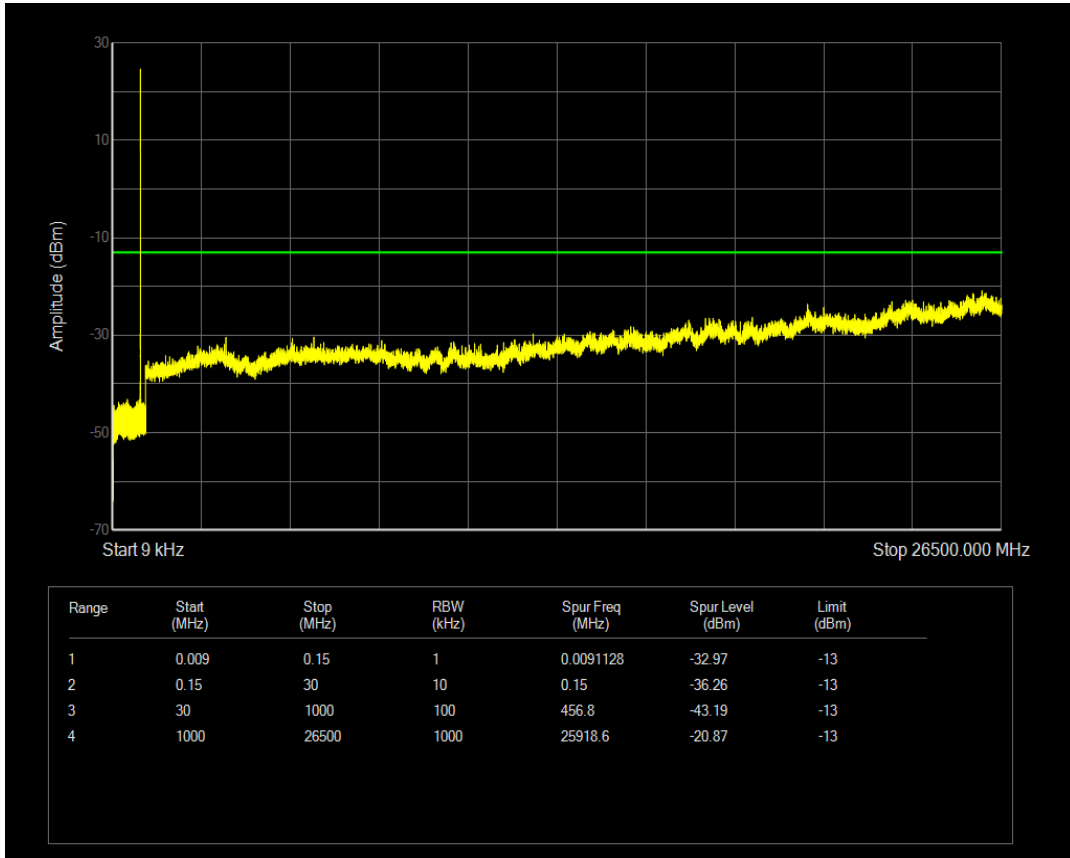

Band5 QPSK BW=1.4MHz Channel=20525 RB Size=6 Position=#0

Band5 QAM16 BW=1.4MHz Channel=20525 RB Size=1 Position=#0

Band5 QAM16 BW=1.4MHz Channel=20525 RB Size=6 Position=#0

Band5 QPSK BW=1.4MHz Channel=20643 RB Size=1 Position=#0

Band5 QAM16 BW=1.4MHz Channel=20643 RB Size=1 Position=#0

Band5 QPSK BW=1.4MHz Channel=20643 RB Size=6 Position=#0

Band5 QAM16 BW=1.4MHz Channel=20643 RB Size=6 Position=#0

Band5 QPSK BW=3MHz Channel=20415 RB Size=1 Position=#0