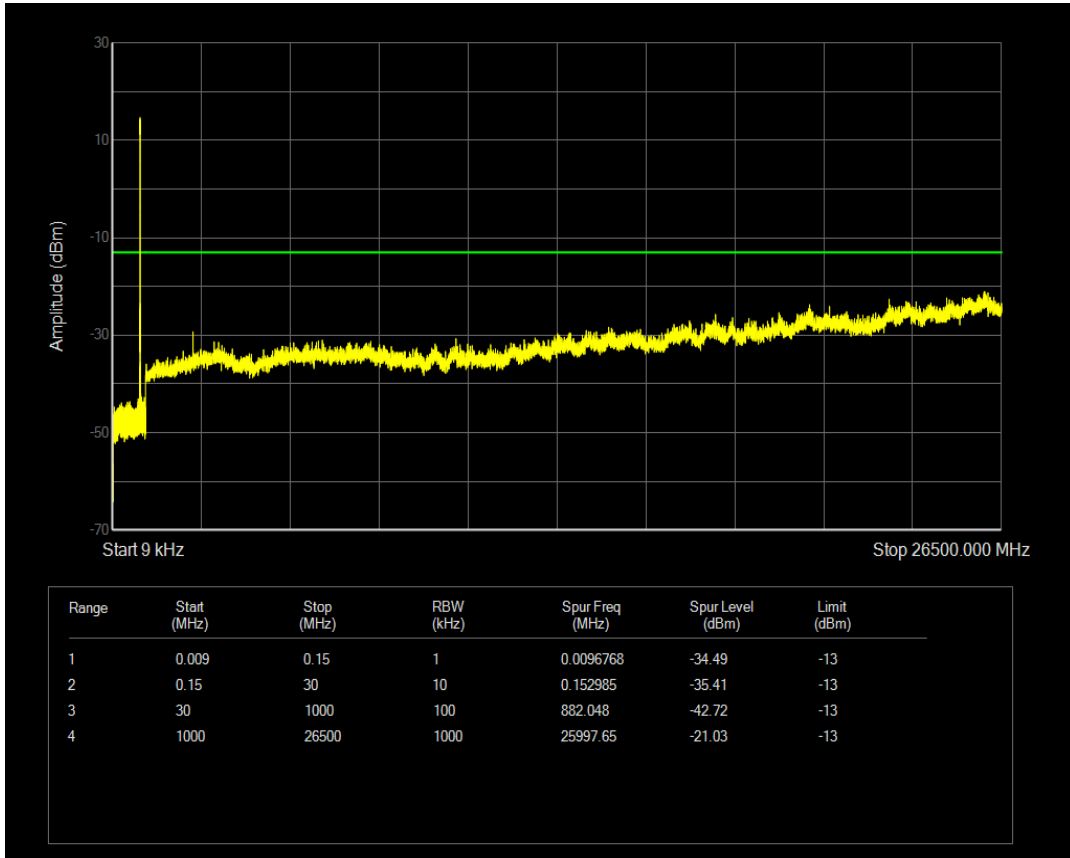

Band5 QPSK BW=5MHz Channel=20425 RB Size=25 Position=#0

Band5 QAM16 BW=5MHz Channel=20425 RB Size=25 Position=#0

Band5 QAM16 BW=5MHz Channel=20425 RB Size=1 Position=#0

Band5 QPSK BW=5MHz Channel=20525 RB Size=1 Position=#0

Band5 QAM16 BW=5MHz Channel=20525 RB Size=1 Position=#0

Band5 QPSK BW=5MHz Channel=20525 RB Size=25 Position=#0

Band5 QAM16 BW=5MHz Channel=20525 RB Size=25 Position=#0

Band5 QPSK BW=5MHz Channel=20625 RB Size=1 Position=#0