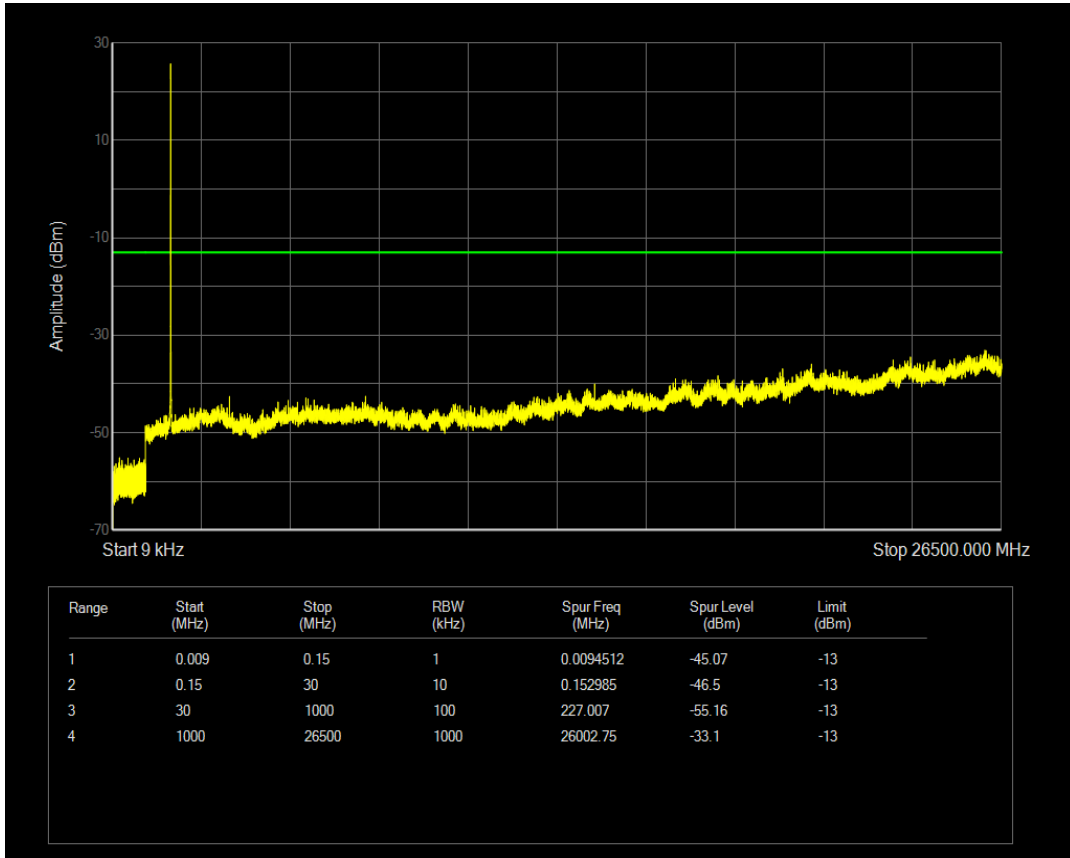

Band4 QAM16 BW=5MHz Channel=20375 RB Size=1 Position=#0

Band4 QAM16 BW=5MHz Channel=20375 RB Size=25 Position=#0