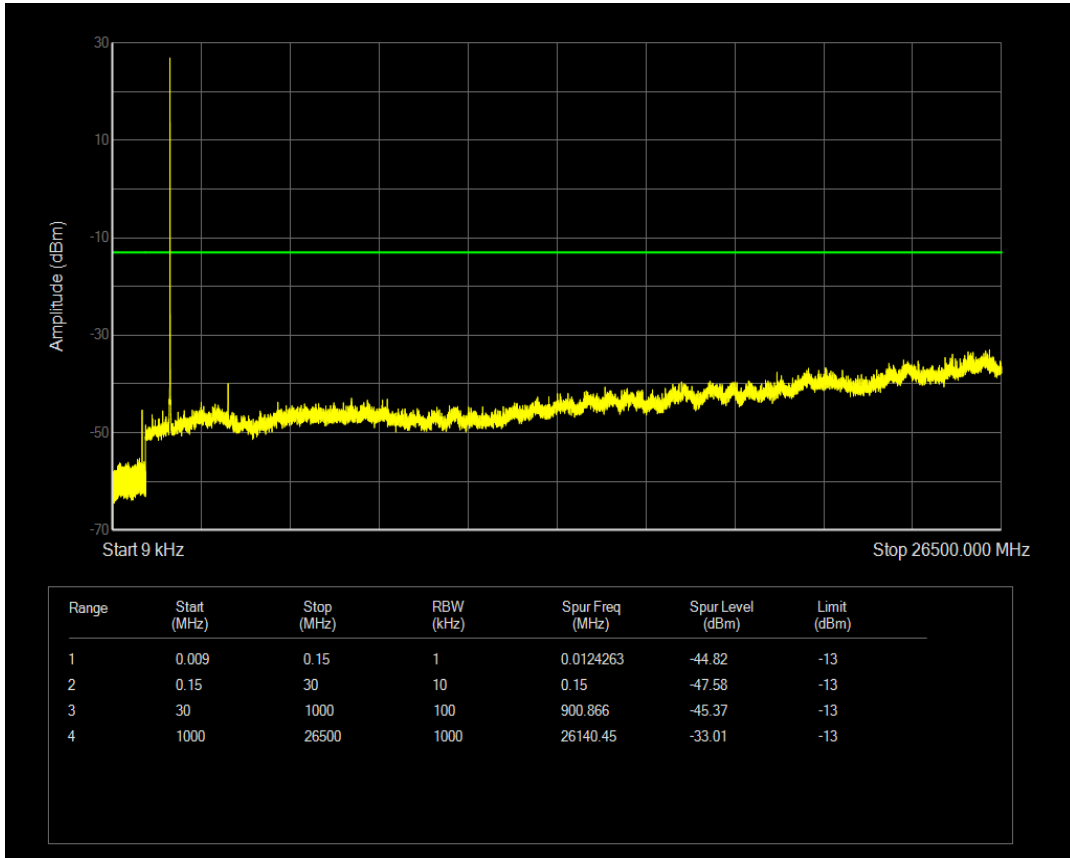

Band4 QAM16 BW=5MHz Channel=20175 RB Size=1 Position=#0

Band4 QAM16 BW=5MHz Channel=20175 RB Size=25 Position=#0