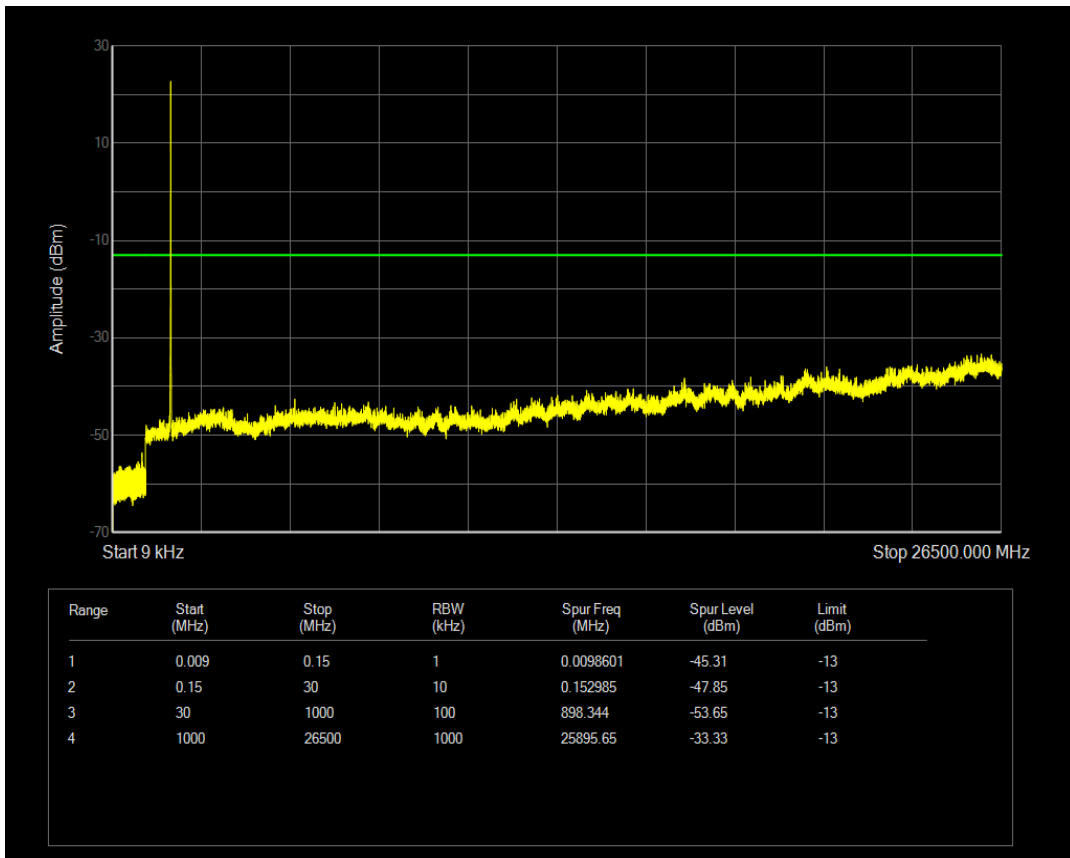

Band4 QAM16 BW=5MHz Channel=20375 RB Size=25 Position=#0

Band4 QPSK BW=10MHz Channel=20000 RB Size=1 Position=#0