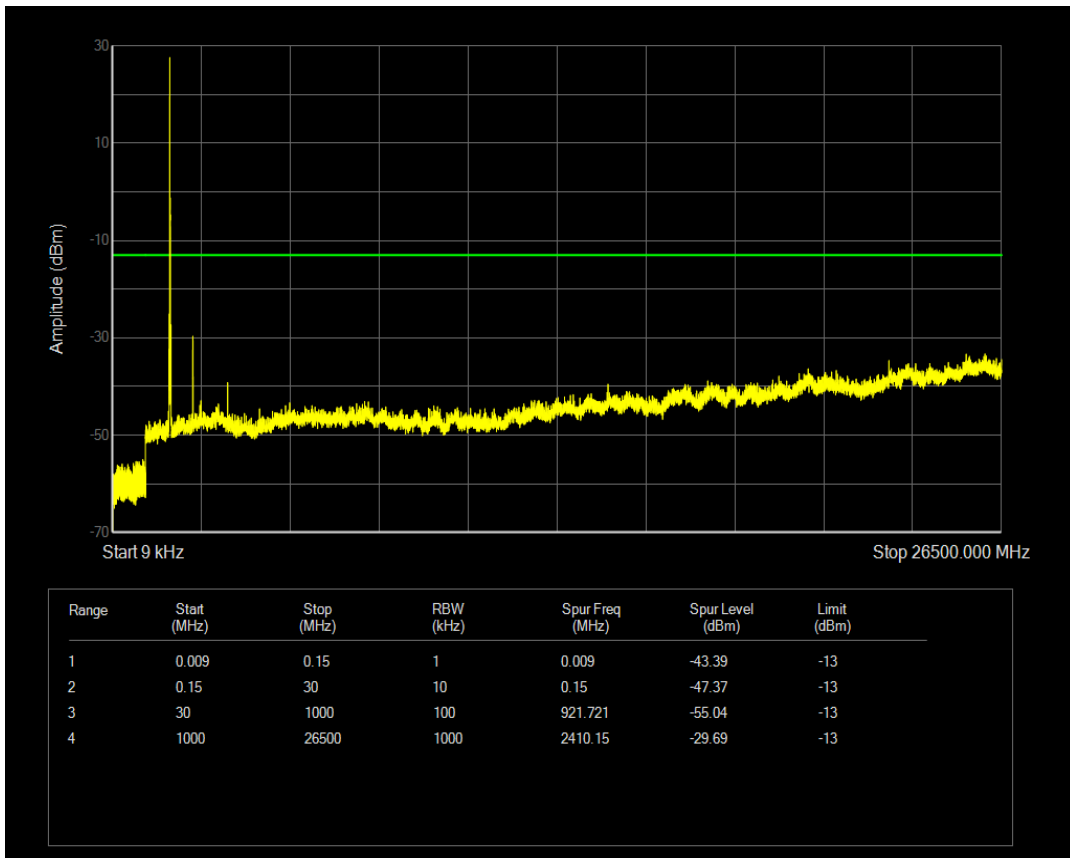

Band4 QPSK BW=20MHz Channel=20050 RB Size=100 Position=#0

Band4 QAM16 BW=20MHz Channel=20050 RB Size=1 Position=#0

Band4 QAM16 BW=20MHz Channel=20050 RB Size=100 Position=#0

Band4 QPSK BW=20MHz Channel=20175 RB Size=100 Position=#0

Band4 QPSK BW=20MHz Channel=20175 RB Size=1 Position=#0

Band4 QAM16 BW=20MHz Channel=20175 RB Size=1 Position=#0

Band4 QAM16 BW=20MHz Channel=20175 RB Size=100 Position=#0

Band4 QPSK BW=20MHz Channel=20300 RB Size=1 Position=#0