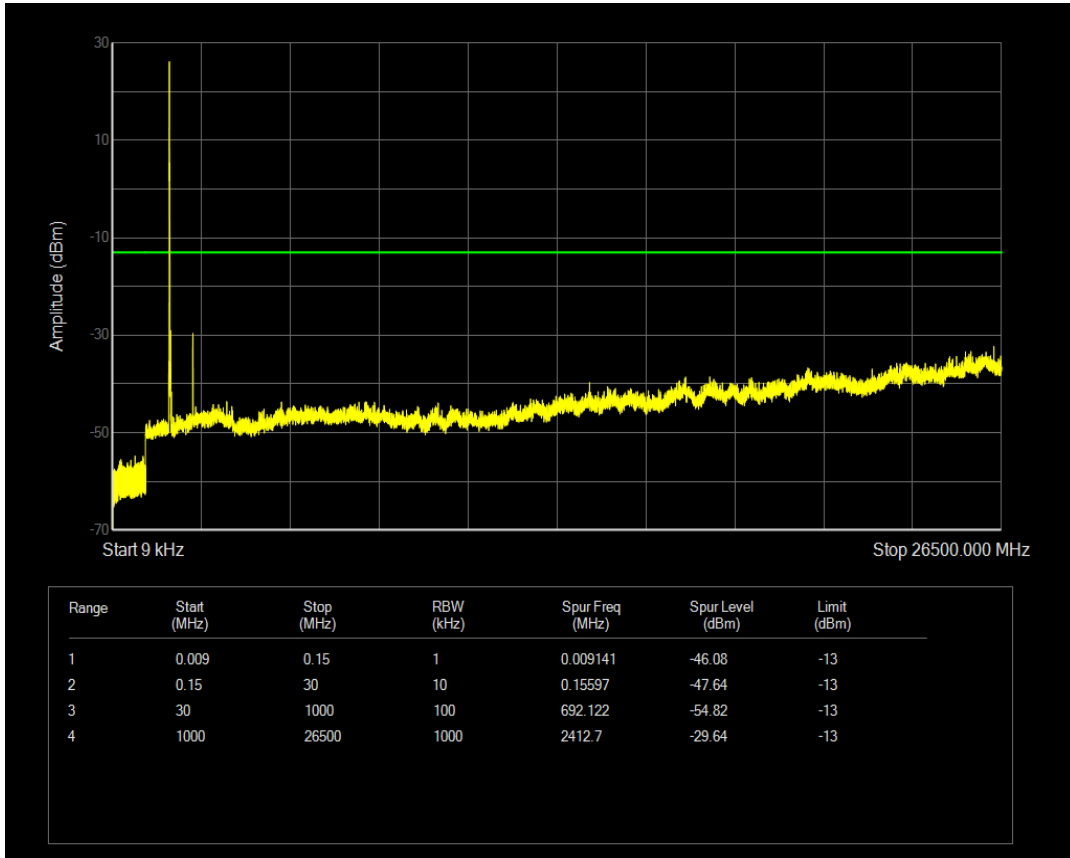

Band4 QPSK BW=15MHz Channel=20325 RB Size=75 Position=#0

Band4 QAM16 BW=15MHz Channel=20325 RB Size=75 Position=#0

Band4 QAM16 BW=15MHz Channel=20325 RB Size=1 Position=#0

Band4 QPSK BW=20MHz Channel=20050 RB Size=1 Position=#0

Band4 QPSK BW=20MHz Channel=20050 RB Size=100 Position=#0

Band4 QAM16 BW=20MHz Channel=20050 RB Size=1 Position=#0

Band4 QAM16 BW=20MHz Channel=20050 RB Size=100 Position=#0

Band4 QPSK BW=20MHz Channel=20175 RB Size=100 Position=#0