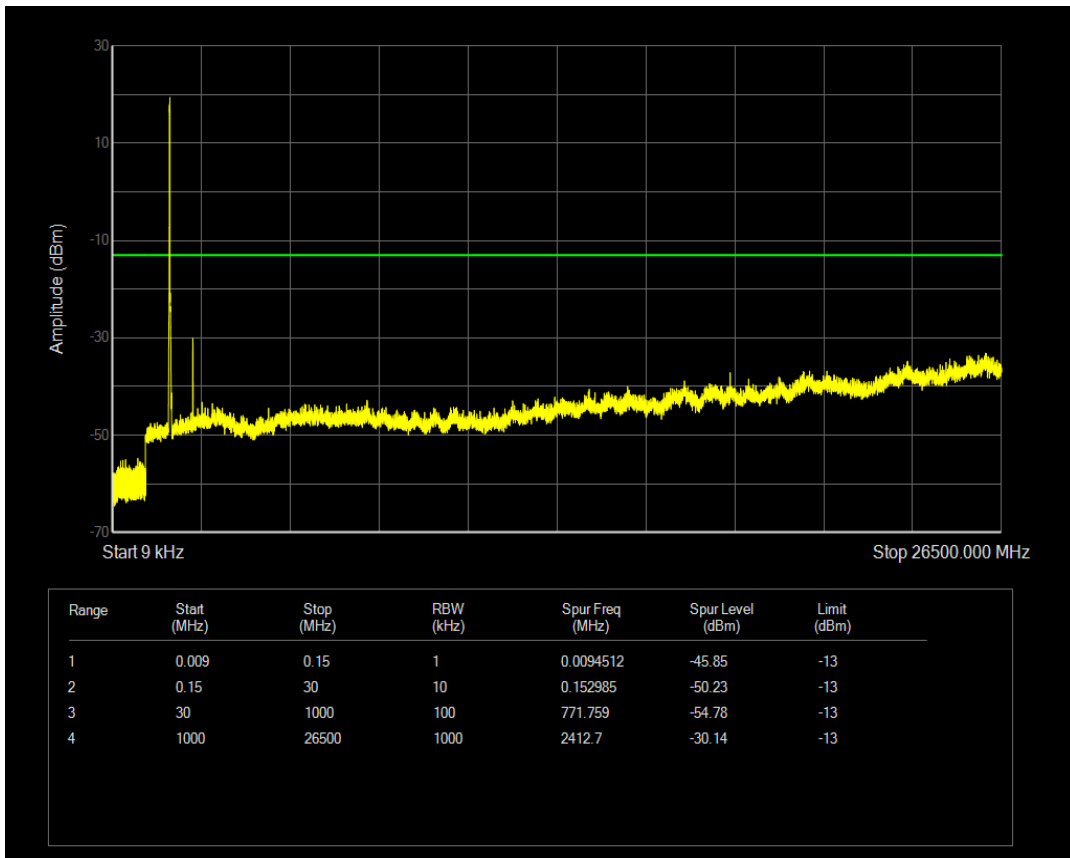

Band4 QPSK BW=15MHz Channel=20325 RB Size=75 Position=#0

Band4 QAM16 BW=15MHz Channel=20325 RB Size=75 Position=#0

Band4 QAM16 BW=15MHz Channel=20325 RB Size=1 Position=#0

Band4 QPSK BW=20MHz Channel=20050 RB Size=1 Position=#0

Band4 QPSK BW=20MHz Channel=20050 RB Size=100 Position=#0

Band4 QAM16 BW=20MHz Channel=20050 RB Size=1 Position=#0

Band4 QAM16 BW=20MHz Channel=20050 RB Size=100 Position=#0

Band4 QPSK BW=20MHz Channel=20175 RB Size=100 Position=#0