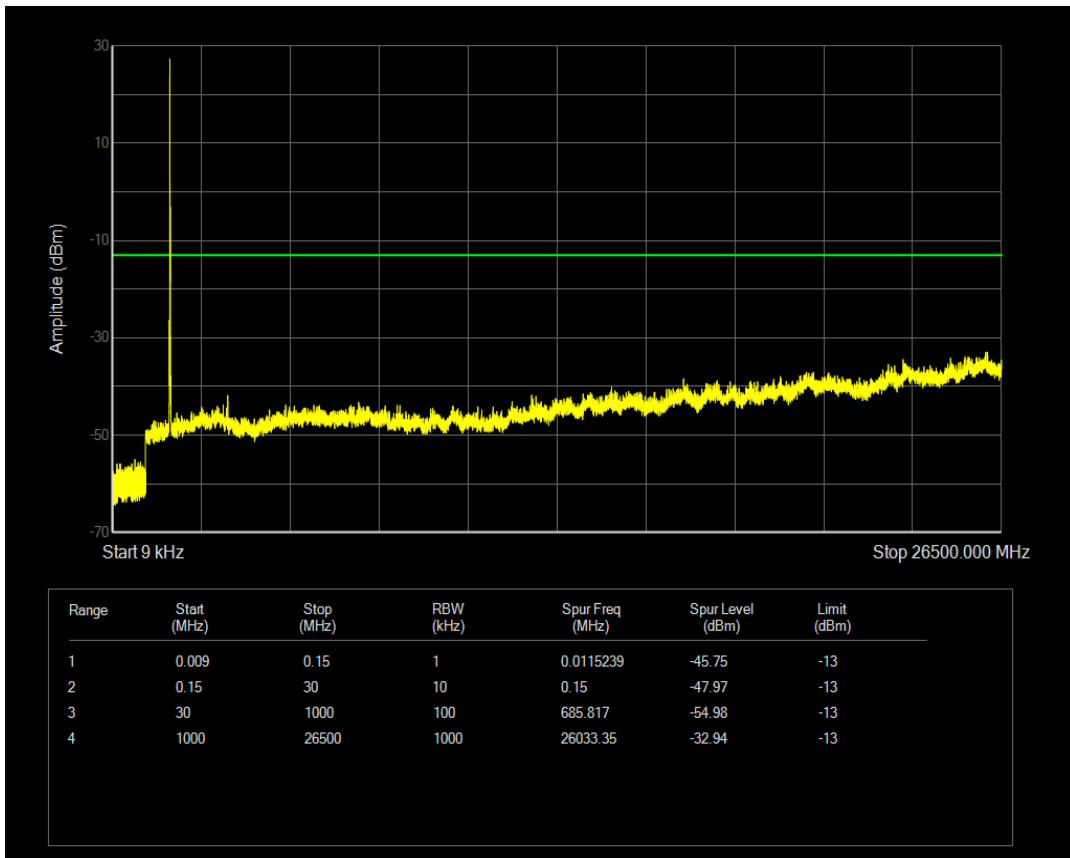

Band4 QAM16 BW=15MHz Channel=20175 RB Size=1 Position=#0

Band4 QPSK BW=15MHz Channel=20175 RB Size=75 Position=#0