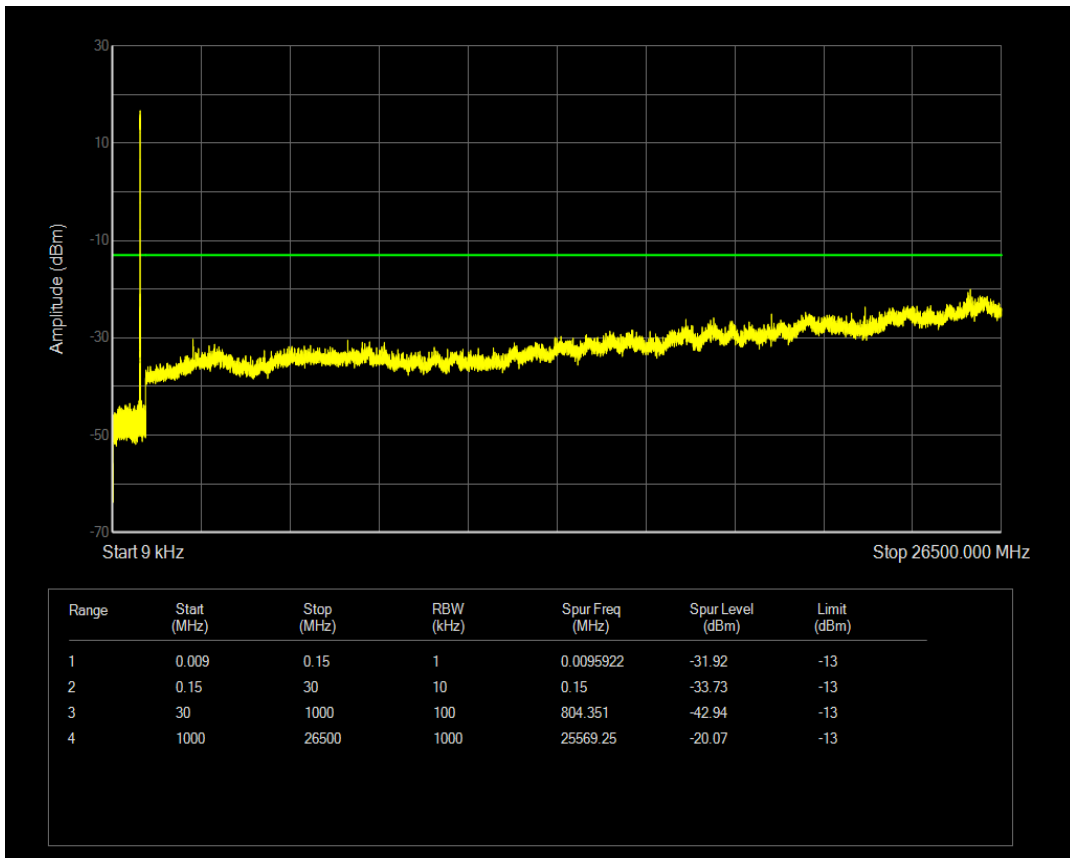

Band5 QAM16 BW=3MHz Channel=20525 RB Size=15 Position=#0

Band5 QPSK BW=3MHz Channel=20635 RB Size=1 Position=#0