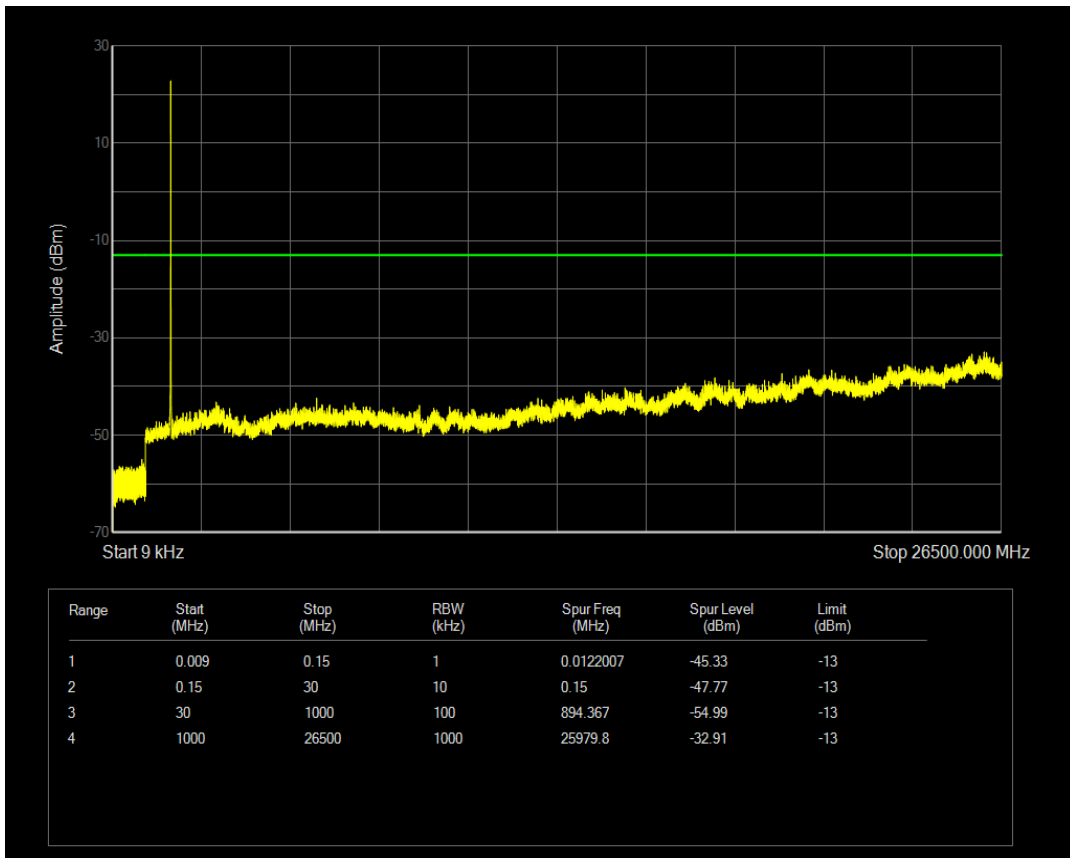

Band4 QPSK BW=3MHz Channel=20385 RB Size=15 Position=#0

Band4 QAM16 BW=3MHz Channel=20385 RB Size=1 Position=#0