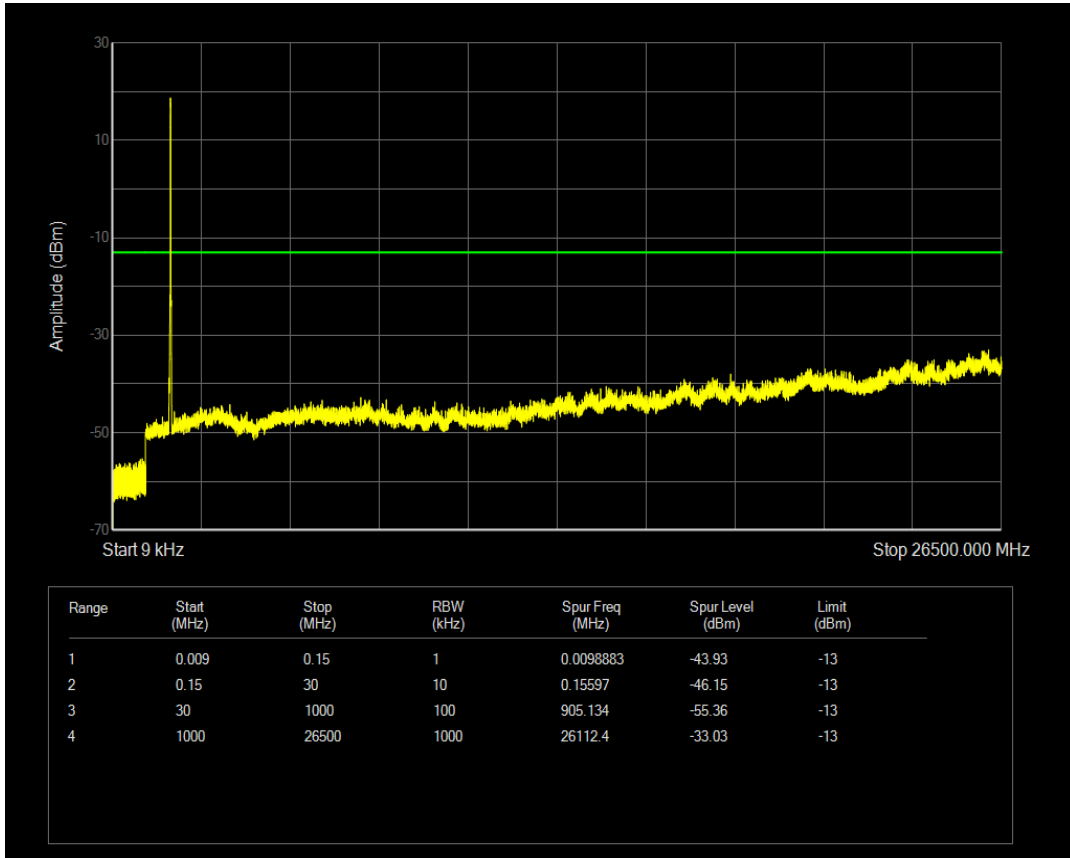

Band4 QAM16 BW=15MHz Channel=20325 RB Size=75 Position=#0

Band4 QAM16 BW=15MHz Channel=20325 RB Size=1 Position=#0