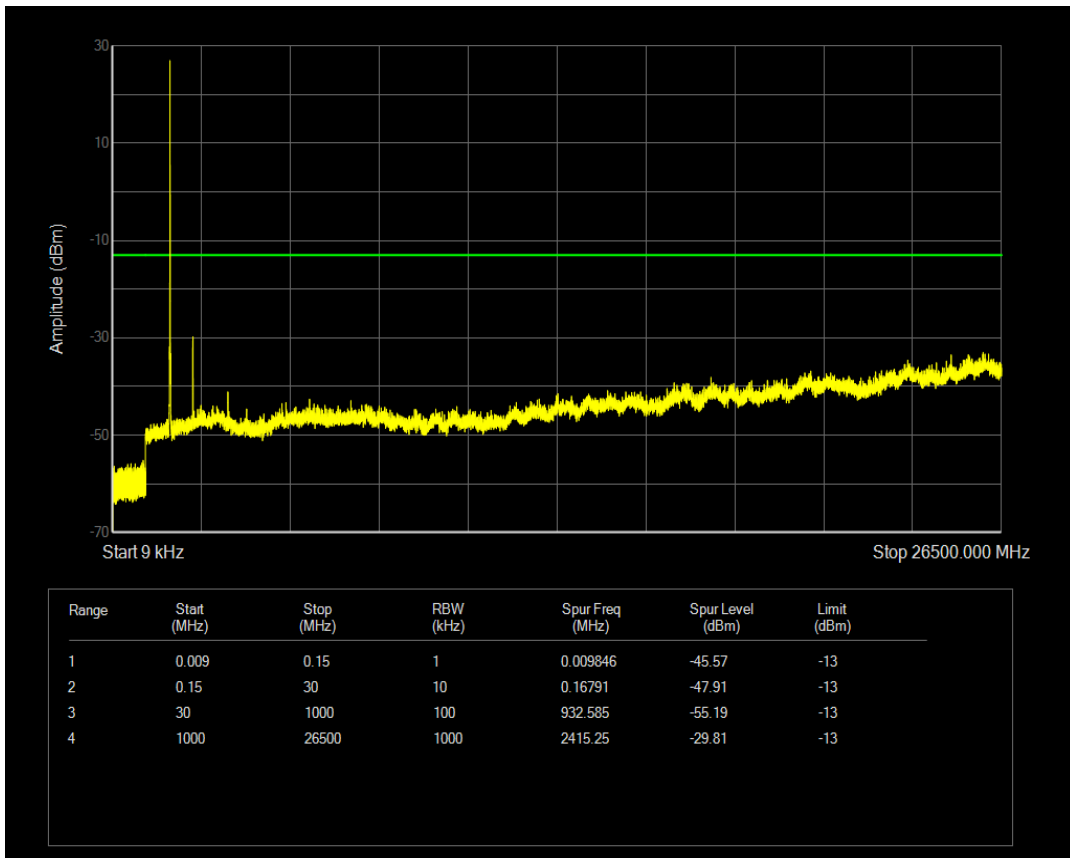

Band4 QPSK BW=5MHz Channel=20375 RB Size=25 Position=#0

Band4 QAM16 BW=5MHz Channel=20375 RB Size=1 Position=#0

Band4 QAM16 BW=5MHz Channel=20375 RB Size=25 Position=#0

Band4 QPSK BW=10MHz Channel=20000 RB Size=1 Position=#0

Band4 QPSK BW=10MHz Channel=20000 RB Size=50 Position=#0

Band4 QAM16 BW=10MHz Channel=20000 RB Size=1 Position=#0

Band4 QPSK BW=10MHz Channel=20175 RB Size=1 Position=#0

Band4 QAM16 BW=10MHz Channel=20000 RB Size=50 Position=#0