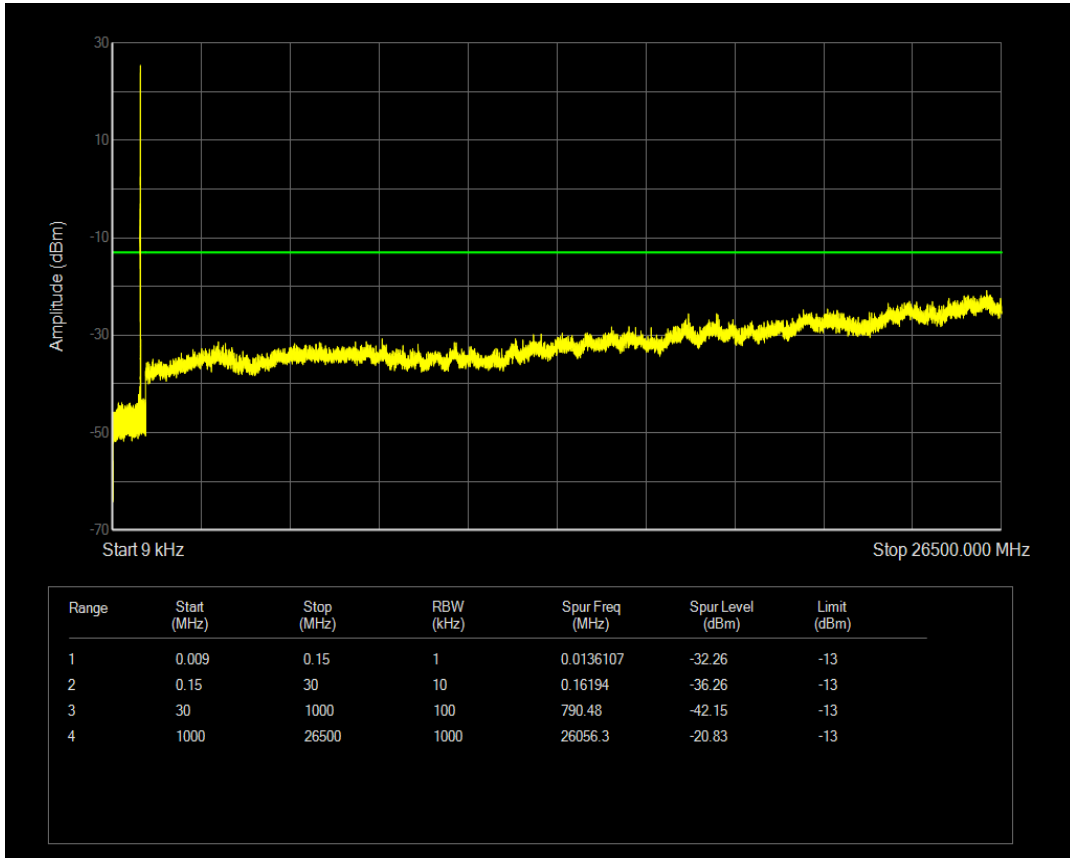

Band5 QPSK BW=5MHz Channel=20425 RB Size=25 Position=#0

Band5 QAM16 BW=5MHz Channel=20425 RB Size=25 Position=#0

Band5 QAM16 BW=5MHz Channel=20425 RB Size=1 Position=#0

Band5 QPSK BW=5MHz Channel=20525 RB Size=1 Position=#0

Band5 QAM16 BW=5MHz Channel=20525 RB Size=1 Position=#0

Band5 QPSK BW=5MHz Channel=20525 RB Size=25 Position=#0

Band5 QAM16 BW=5MHz Channel=20525 RB Size=25 Position=#0

Band5 QPSK BW=5MHz Channel=20625 RB Size=1 Position=#0

Band5 QPSK BW=5MHz Channel=20625 RB Size=25 Position=#0

Band5 QAM16 BW=5MHz Channel=20625 RB Size=25 Position=#0

Band5 QAM16 BW=5MHz Channel=20625 RB Size=1 Position=#0

Band5 QPSK BW=10MHz Channel=20450 RB Size=1 Position=#0