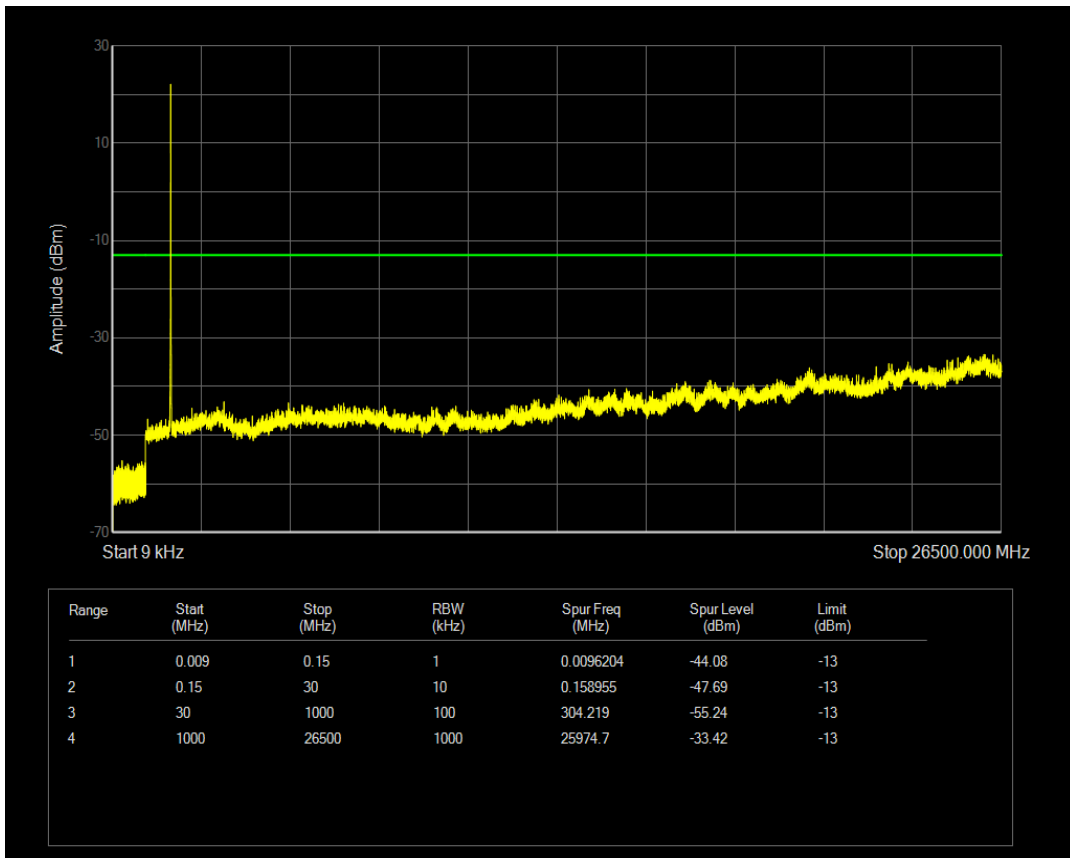

Band4 QPSK BW=5MHz Channel=20375 RB Size=25 Position=#0

Band4 QAM16 BW=5MHz Channel=20375 RB Size=1 Position=#0