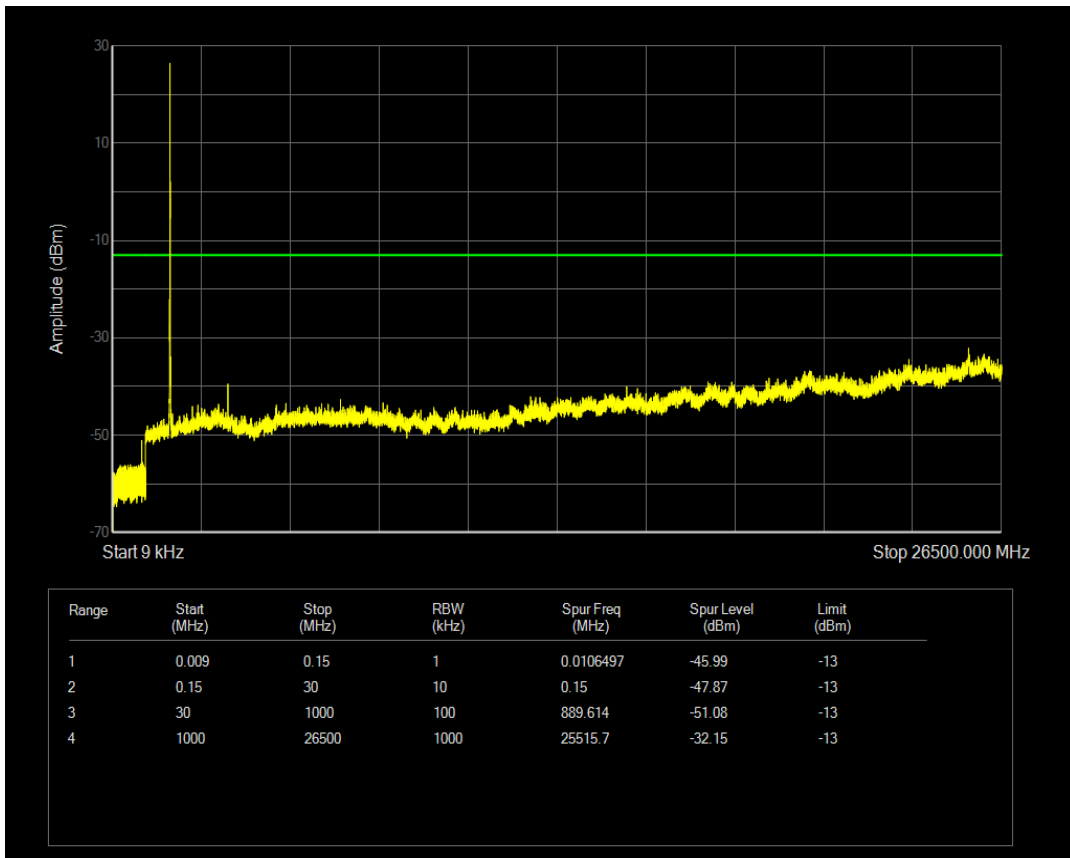

Band4 QAM16 BW=10MHz Channel=20175 RB Size=1 Position=#0

Band4 QPSK BW=10MHz Channel=20350 RB Size=1 Position=#0