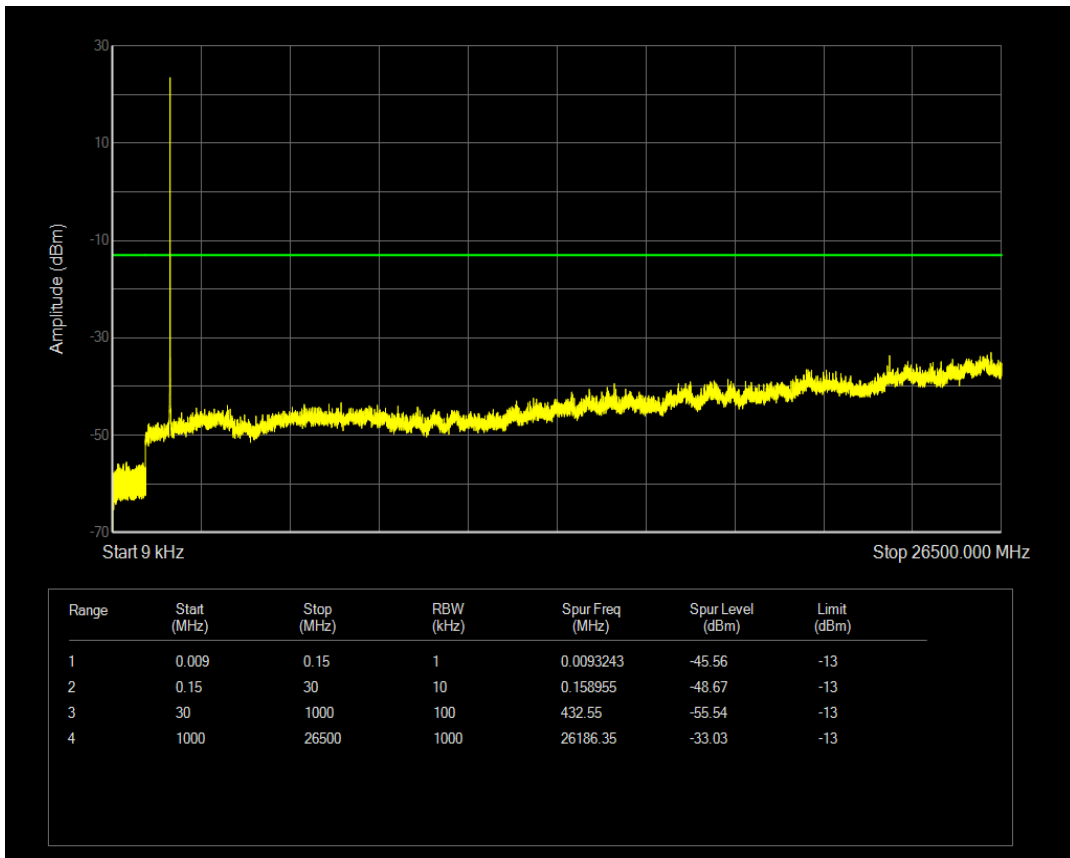

Band4 QAM16 BW=3MHz Channel=20175 RB Size=15 Position=#0

Band4 QPSK BW=3MHz Channel=20385 RB Size=1 Position=#0