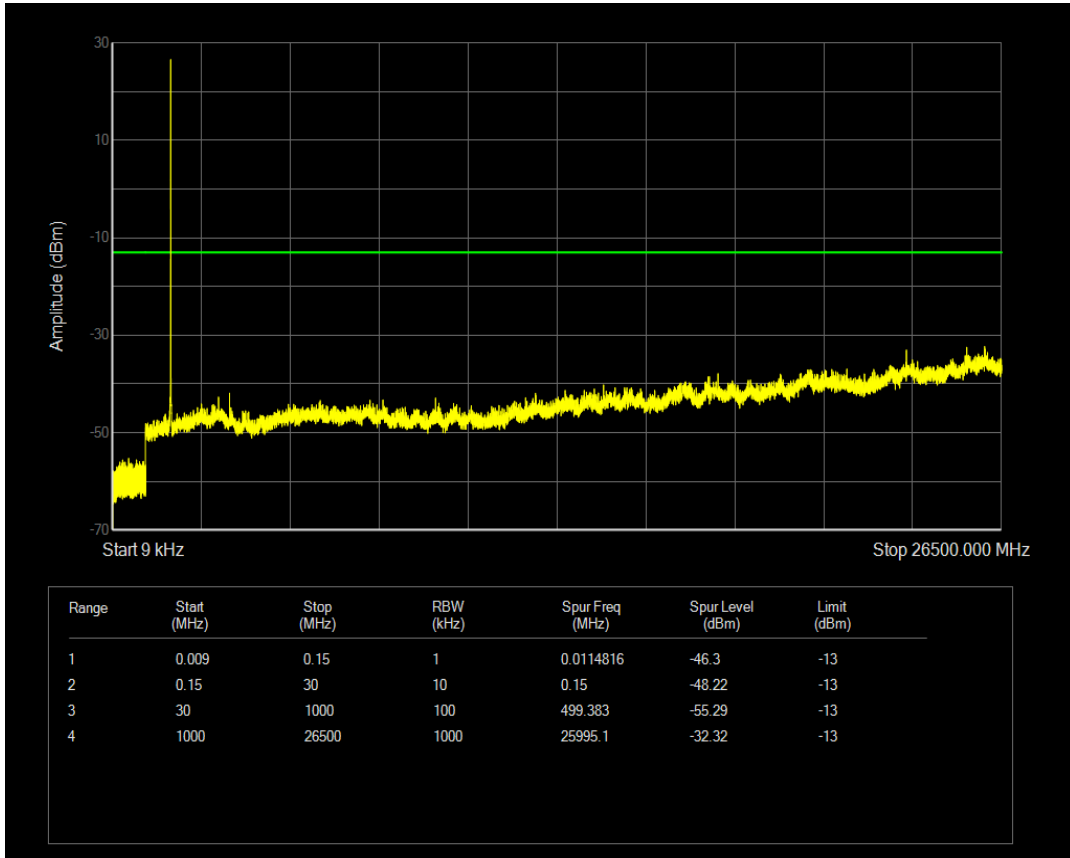

Band4 QPSK BW=3MHz Channel=20175 RB Size=15 Position=#0

Band4 QAM16 BW=3MHz Channel=20175 RB Size=1 Position=#0

Band4 QAM16 BW=3MHz Channel=20175 RB Size=15 Position=#0

Band4 QPSK BW=3MHz Channel=20385 RB Size=1 Position=#0