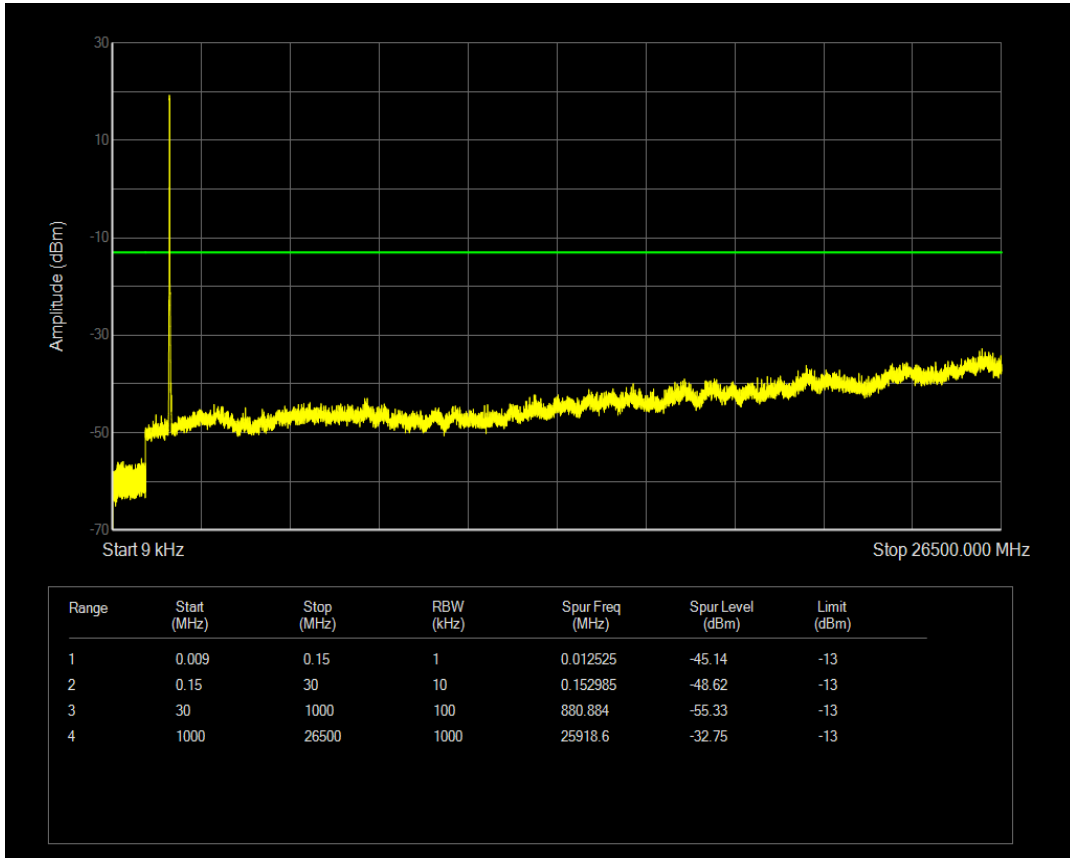

Band4 QAM16 BW=10MHz Channel=20350 RB Size=1 Position=#0

Band4 QPSK BW=10MHz Channel=20350 RB Size=50 Position=#0

Band4 QAM16 BW=10MHz Channel=20350 RB Size=50 Position=#0

Band4 QPSK BW=15MHz Channel=20025 RB Size=75 Position=#0

Band4 QPSK BW=15MHz Channel=20025 RB Size=1 Position=#0

Band4 QAM16 BW=15MHz Channel=20025 RB Size=1 Position=#0

Band4 QAM16 BW=15MHz Channel=20025 RB Size=75 Position=#0

Band4 QPSK BW=15MHz Channel=20175 RB Size=1 Position=#0