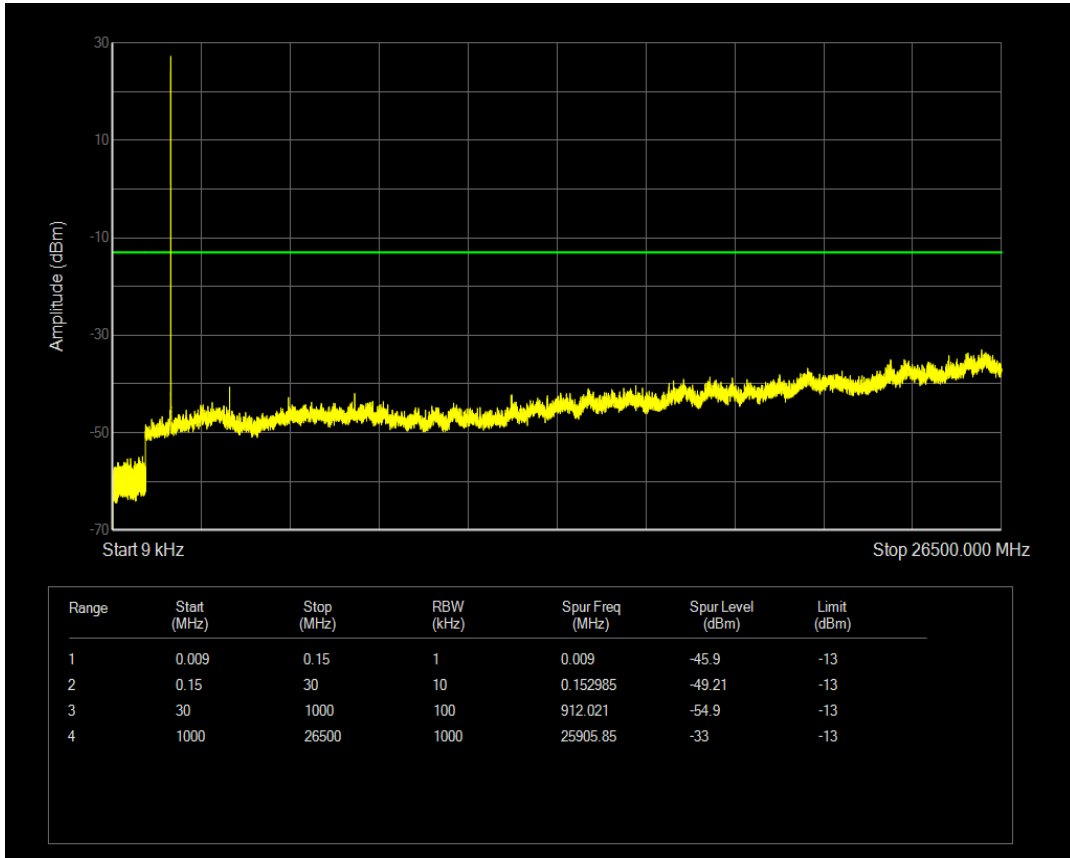

Band4 QAM16 BW=1.4MHz Channel=19957 RB Size=1 Position=#0

Band4 QPSK BW=1.4MHz Channel=19957 RB Size=6 Position=#0

Band4 QAM16 BW=1.4MHz Channel=19957 RB Size=6 Position=#0

Band4 QPSK BW=1.4MHz Channel=20175 RB Size=1 Position=#0

Band4 QPSK BW=1.4MHz Channel=20175 RB Size=6 Position=#0

Band4 QAM16 BW=1.4MHz Channel=20175 RB Size=6 Position=#0

Band4 QAM16 BW=1.4MHz Channel=20175 RB Size=1 Position=#0

Band4 QPSK BW=1.4MHz Channel=20393 RB Size=6 Position=#0

Band4 QPSK BW=1.4MHz Channel=20393 RB Size=1 Position=#0

Band4 QAM16 BW=1.4MHz Channel=20393 RB Size=1 Position=#0

Band4 QPSK BW=3MHz Channel=19965 RB Size=1 Position=#0

Band4 QAM16 BW=1.4MHz Channel=20393 RB Size=6 Position=#0