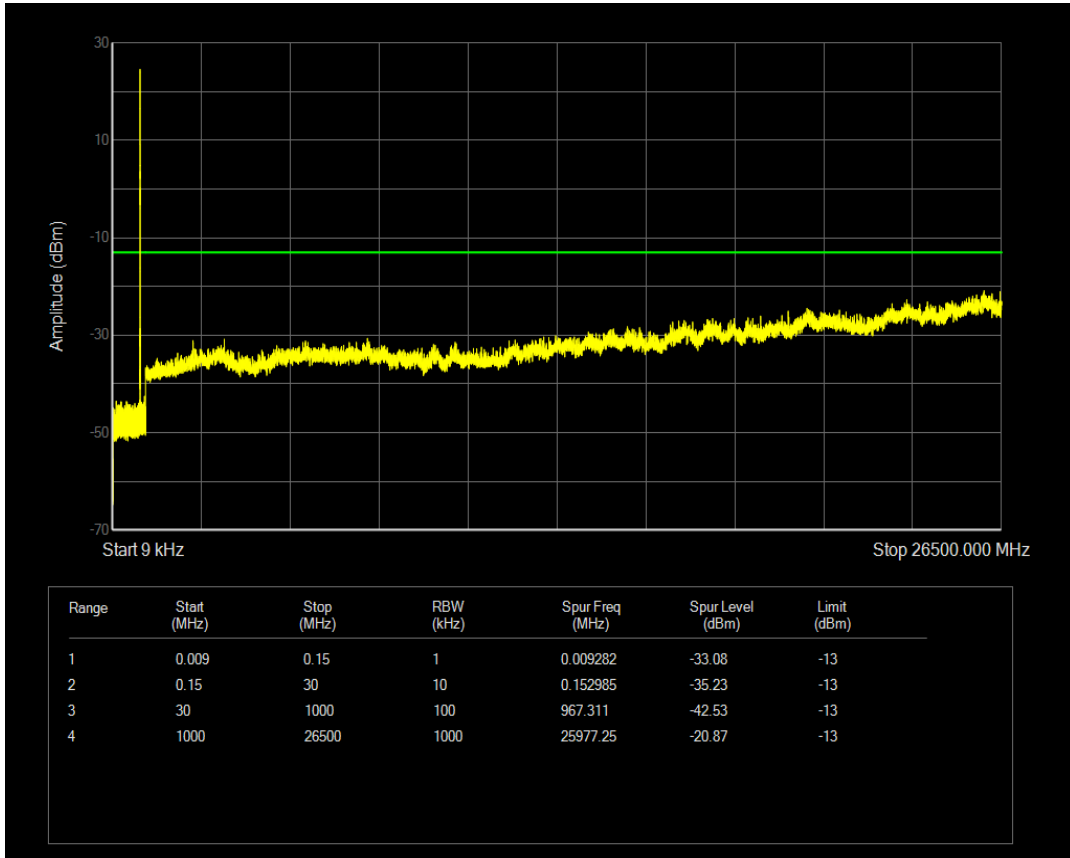

Band4 QPSK BW=20MHz Channel=20300 RB Size=100 Position=#0

Band4 QAM16 BW=20MHz Channel=20300 RB Size=1 Position=#0

Band4 QAM16 BW=20MHz Channel=20300 RB Size=100 Position=#0

Band5 QPSK BW=1.4MHz Channel=20407 RB Size=6 Position=#0

Band5 QPSK BW=1.4MHz Channel=20407 RB Size=1 Position=#0

Band5 QAM16 BW=1.4MHz Channel=20407 RB Size=1 Position=#0

Band5 QAM16 BW=1.4MHz Channel=20407 RB Size=6 Position=#0

Band5 QPSK BW=1.4MHz Channel=20525 RB Size=1 Position=#0

Band5 QPSK BW=1.4MHz Channel=20525 RB Size=6 Position=#0

Band5 QAM16 BW=1.4MHz Channel=20525 RB Size=1 Position=#0

Band5 QAM16 BW=1.4MHz Channel=20525 RB Size=6 Position=#0

Band5 QPSK BW=1.4MHz Channel=20643 RB Size=1 Position=#0