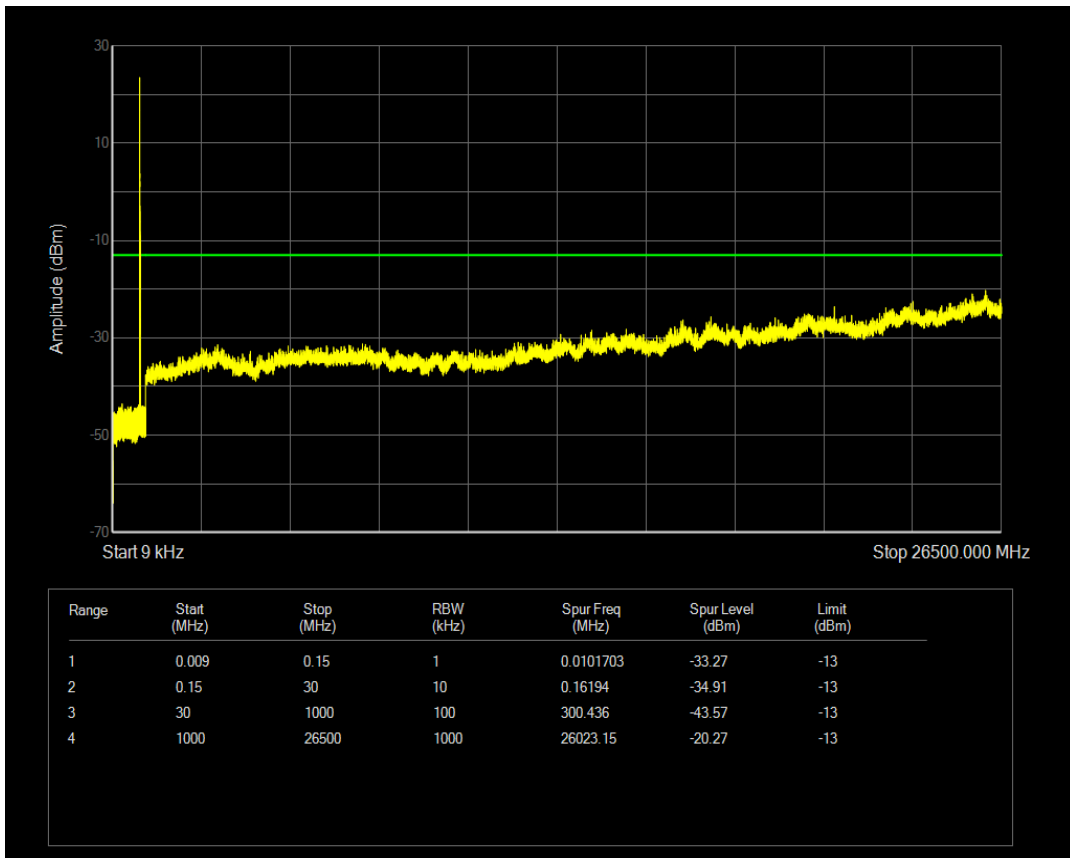

Band5 QPSK BW=3MHz Channel=20635 RB Size=15 Position=#0

Band5 QAM16 BW=3MHz Channel=20635 RB Size=1 Position=#0

Band5 QPSK BW=5MHz Channel=20425 RB Size=1 Position=#0

Band5 QAM16 BW=3MHz Channel=20635 RB Size=15 Position=#0

Band5 QPSK BW=5MHz Channel=20425 RB Size=25 Position=#0

Band5 QAM16 BW=5MHz Channel=20425 RB Size=25 Position=#0

Band5 QAM16 BW=5MHz Channel=20425 RB Size=1 Position=#0

Band5 QPSK BW=5MHz Channel=20525 RB Size=1 Position=#0