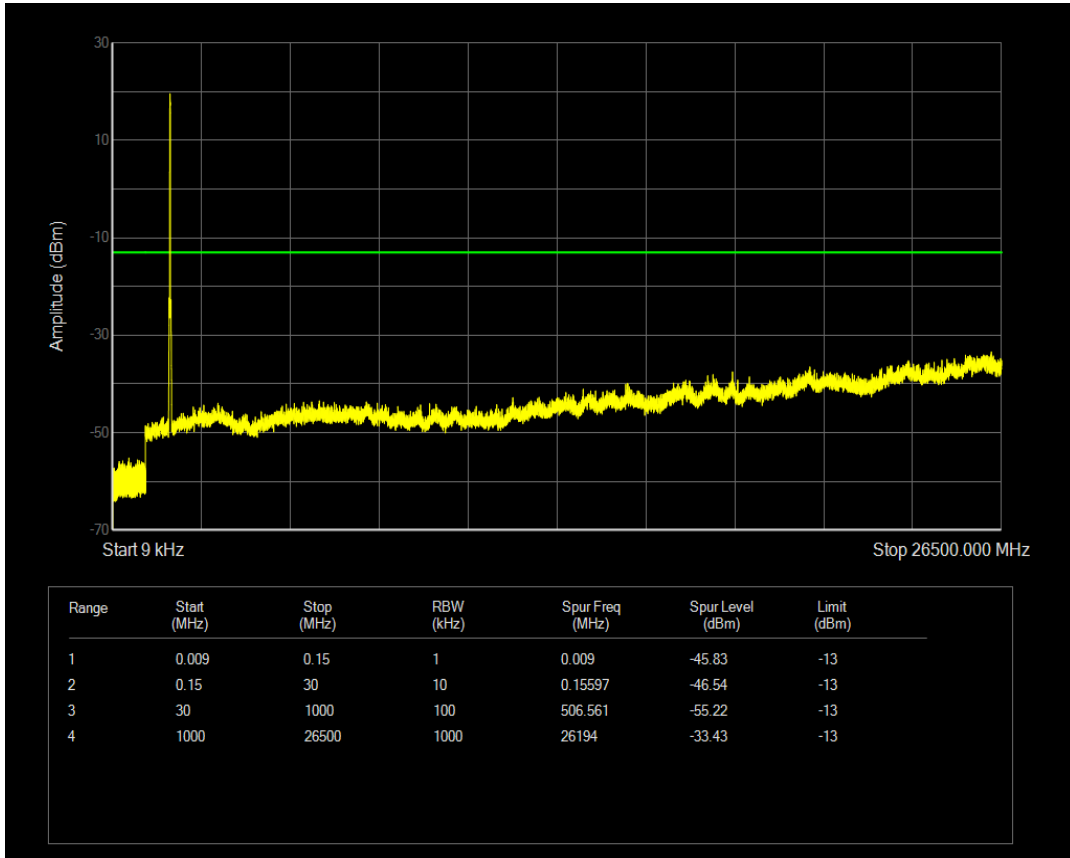

Band4 QPSK BW=20MHz Channel=20050 RB Size=100 Position=#0

Band4 QAM16 BW=20MHz Channel=20050 RB Size=1 Position=#0

Band4 QAM16 BW=20MHz Channel=20050 RB Size=100 Position=#0

Band4 QPSK BW=20MHz Channel=20175 RB Size=100 Position=#0

Band4 QPSK BW=20MHz Channel=20175 RB Size=1 Position=#0

Band4 QAM16 BW=20MHz Channel=20175 RB Size=1 Position=#0

Band4 QAM16 BW=20MHz Channel=20175 RB Size=100 Position=#0

Band4 QPSK BW=20MHz Channel=20300 RB Size=1 Position=#0