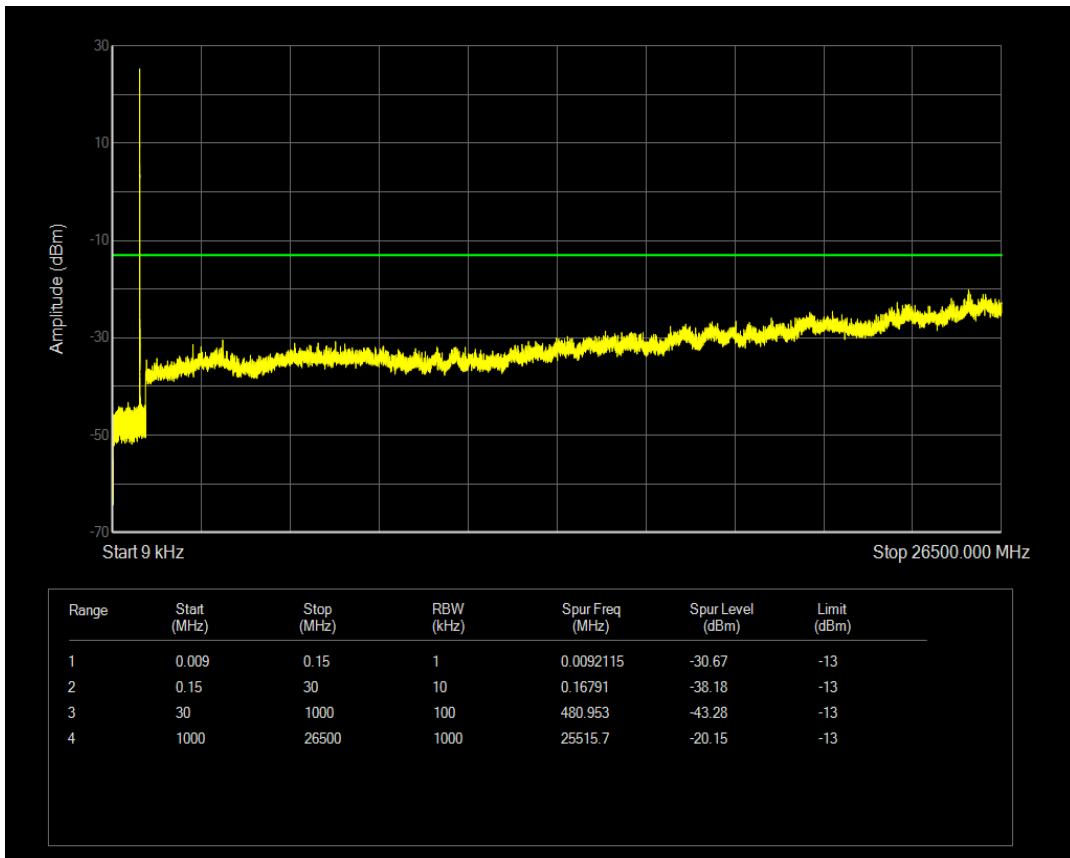

Band4 QPSK BW=20MHz Channel=20300 RB Size=100 Position=#0

Band4 QAM16 BW=20MHz Channel=20300 RB Size=1 Position=#0

Band4 QAM16 BW=20MHz Channel=20300 RB Size=100 Position=#0

Band5 QPSK BW=1.4MHz Channel=20407 RB Size=6 Position=#0

Band5 QPSK BW=1.4MHz Channel=20407 RB Size=1 Position=#0

Band5 QAM16 BW=1.4MHz Channel=20407 RB Size=1 Position=#0

Band5 QAM16 BW=1.4MHz Channel=20407 RB Size=6 Position=#0

Band5 QPSK BW=1.4MHz Channel=20525 RB Size=1 Position=#0