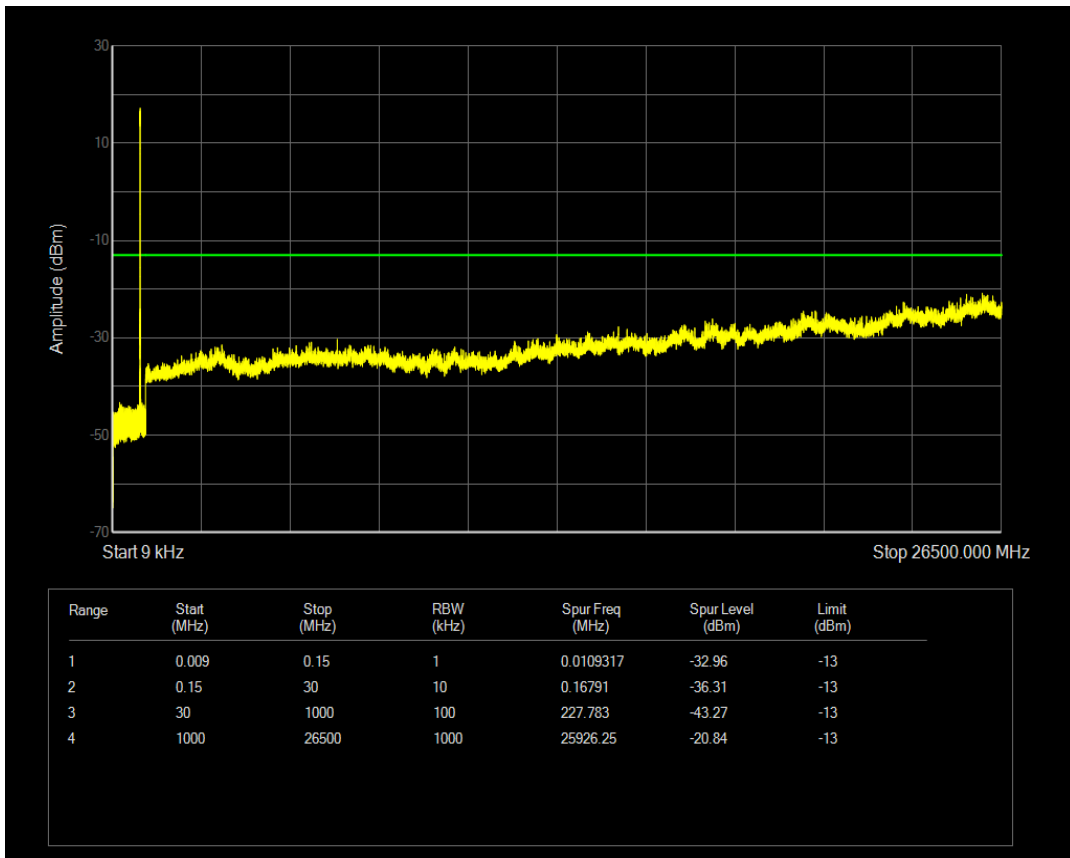

Band5 QPSK BW=3MHz Channel=20525 RB Size=15 Position=#0

Band5 QAM16 BW=3MHz Channel=20525 RB Size=1 Position=#0