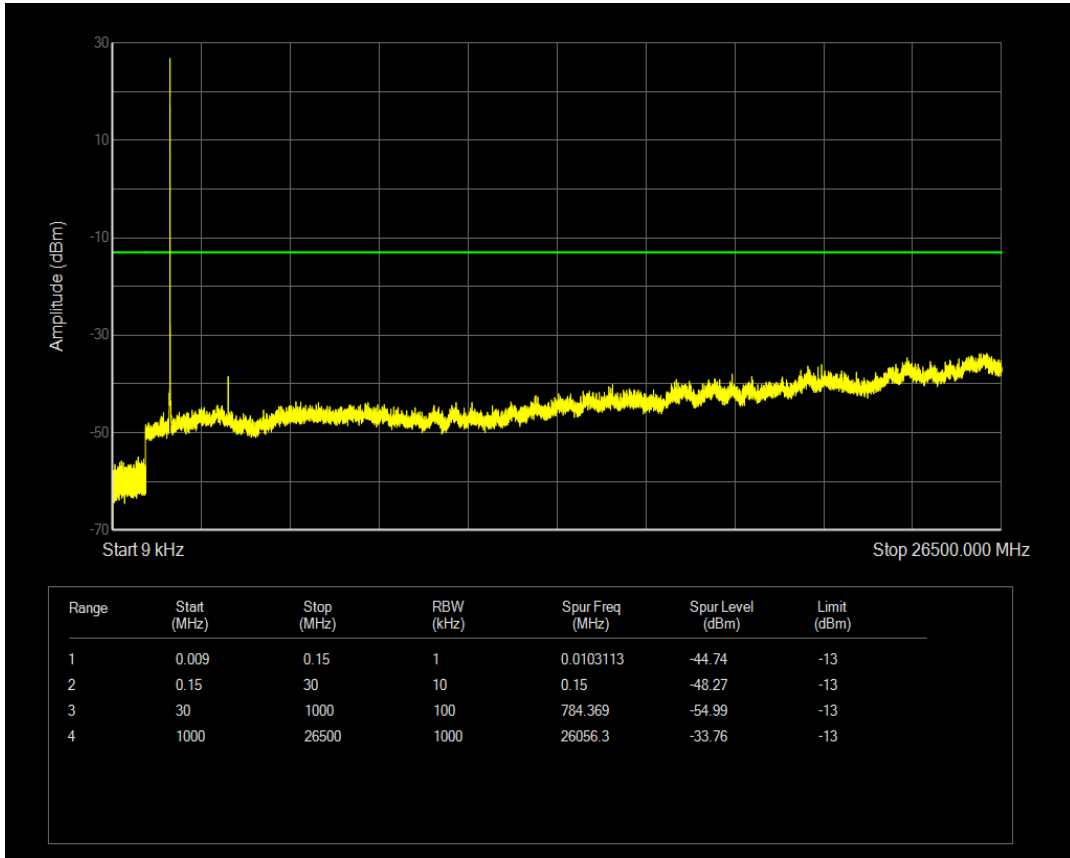

Band4 QPSK BW=1.4MHz Channel=20393 RB Size=1 Position=#0

Band4 QAM16 BW=1.4MHz Channel=20393 RB Size=1 Position=#0

Band4 QPSK BW=3MHz Channel=19965 RB Size=1 Position=#0

Band4 QAM16 BW=1.4MHz Channel=20393 RB Size=6 Position=#0

Band4 QPSK BW=3MHz Channel=19965 RB Size=15 Position=#0

Band4 QAM16 BW=3MHz Channel=19965 RB Size=15 Position=#0

Band4 QAM16 BW=3MHz Channel=19965 RB Size=1 Position=#0

Band4 QPSK BW=3MHz Channel=20175 RB Size=1 Position=#0