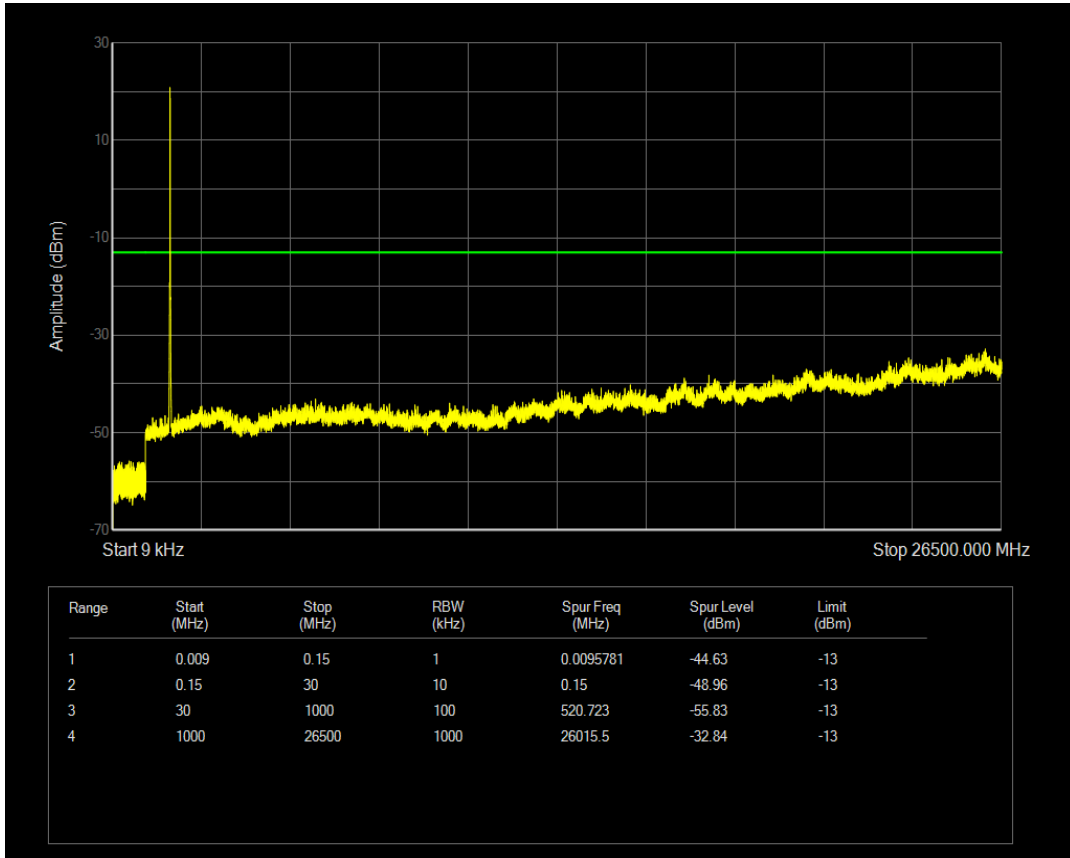

Band4 QPSK BW=10MHz Channel=20000 RB Size=50 Position=#0

Band4 QAM16 BW=10MHz Channel=20000 RB Size=1 Position=#0

Band4 QPSK BW=10MHz Channel=20175 RB Size=1 Position=#0

Band4 QAM16 BW=10MHz Channel=20000 RB Size=50 Position=#0

Band4 QPSK BW=10MHz Channel=20175 RB Size=50 Position=#0

Band4 QAM16 BW=10MHz Channel=20175 RB Size=50 Position=#0

Band4 QAM16 BW=10MHz Channel=20175 RB Size=1 Position=#0

Band4 QPSK BW=10MHz Channel=20350 RB Size=1 Position=#0