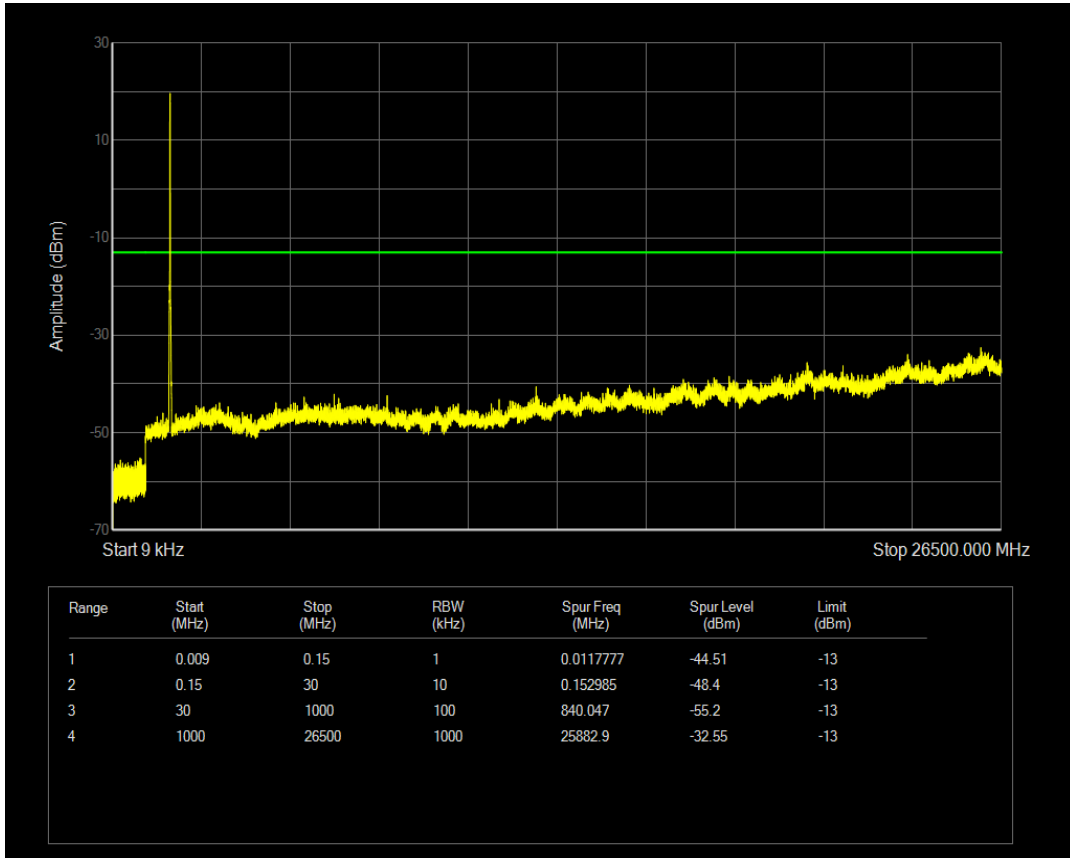

Band4 QPSK BW=15MHz Channel=20175 RB Size=75 Position=#0

Band4 QAM16 BW=15MHz Channel=20175 RB Size=75 Position=#0