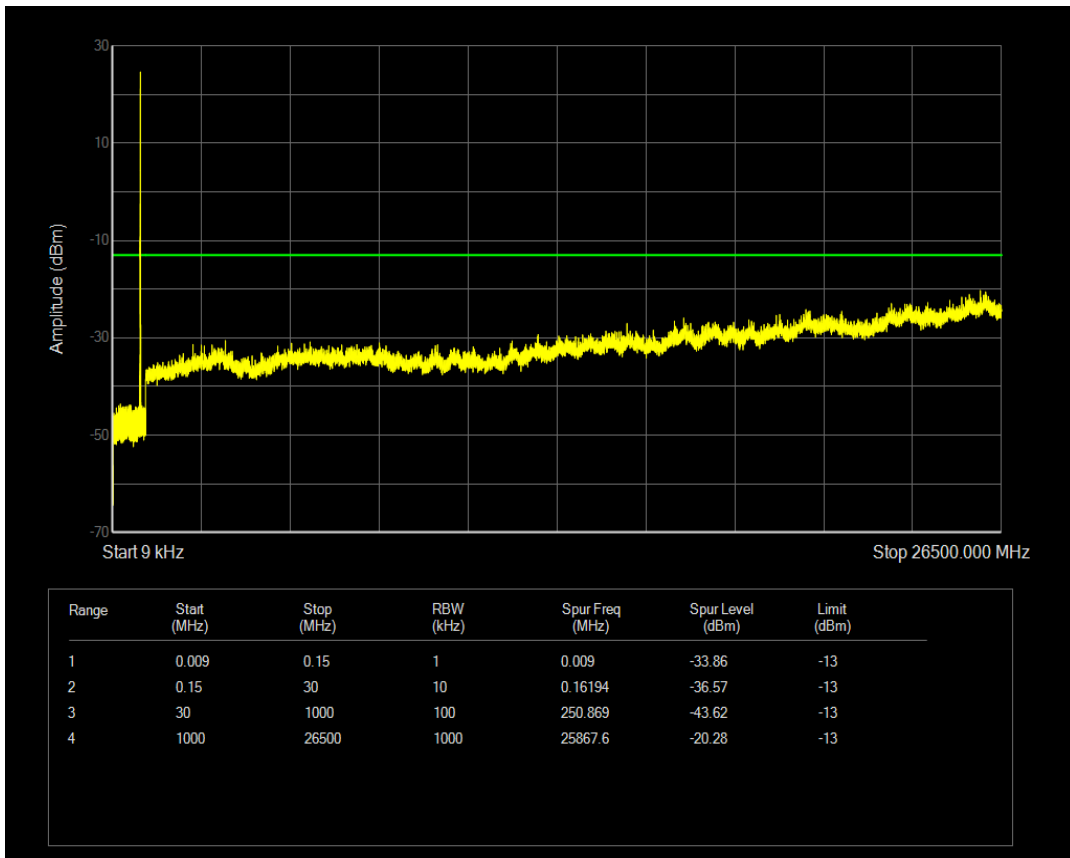

Band5 QAM16 BW=5MHz Channel=20525 RB Size=1 Position=#0

Band5 QPSK BW=5MHz Channel=20525 RB Size=25 Position=#0

Band5 QAM16 BW=5MHz Channel=20525 RB Size=25 Position=#0

Band5 QPSK BW=5MHz Channel=20625 RB Size=1 Position=#0

Band5 QPSK BW=5MHz Channel=20625 RB Size=25 Position=#0

Band5 QAM16 BW=5MHz Channel=20625 RB Size=25 Position=#0

Band5 QAM16 BW=5MHz Channel=20625 RB Size=1 Position=#0

Band5 QPSK BW=10MHz Channel=20450 RB Size=1 Position=#0