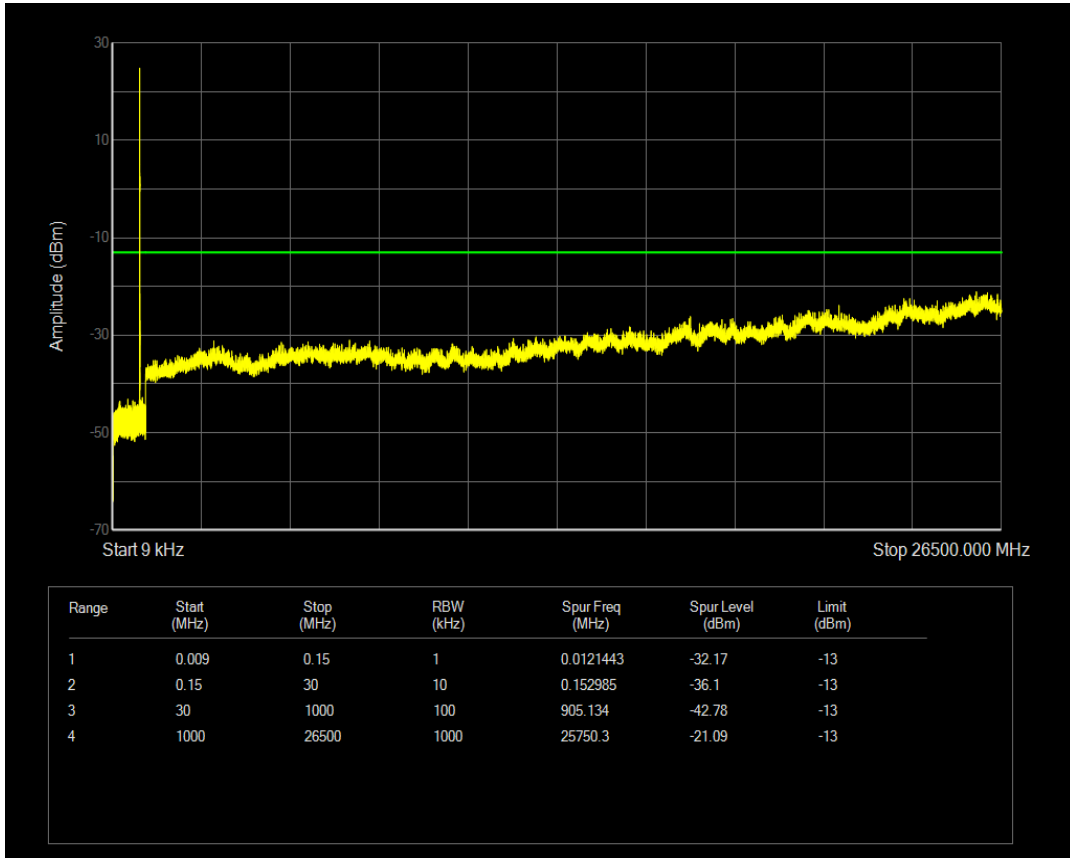

Band4 QPSK BW=20MHz Channel=20300 RB Size=100 Position=#0

Band4 QAM16 BW=20MHz Channel=20300 RB Size=1 Position=#0

Band4 QAM16 BW=20MHz Channel=20300 RB Size=100 Position=#0

Band5 QPSK BW=1.4MHz Channel=20407 RB Size=6 Position=#0

Band5 QPSK BW=1.4MHz Channel=20407 RB Size=1 Position=#0

Band5 QAM16 BW=1.4MHz Channel=20407 RB Size=1 Position=#0

Band5 QAM16 BW=1.4MHz Channel=20407 RB Size=6 Position=#0

Band5 QPSK BW=1.4MHz Channel=20525 RB Size=1 Position=#0