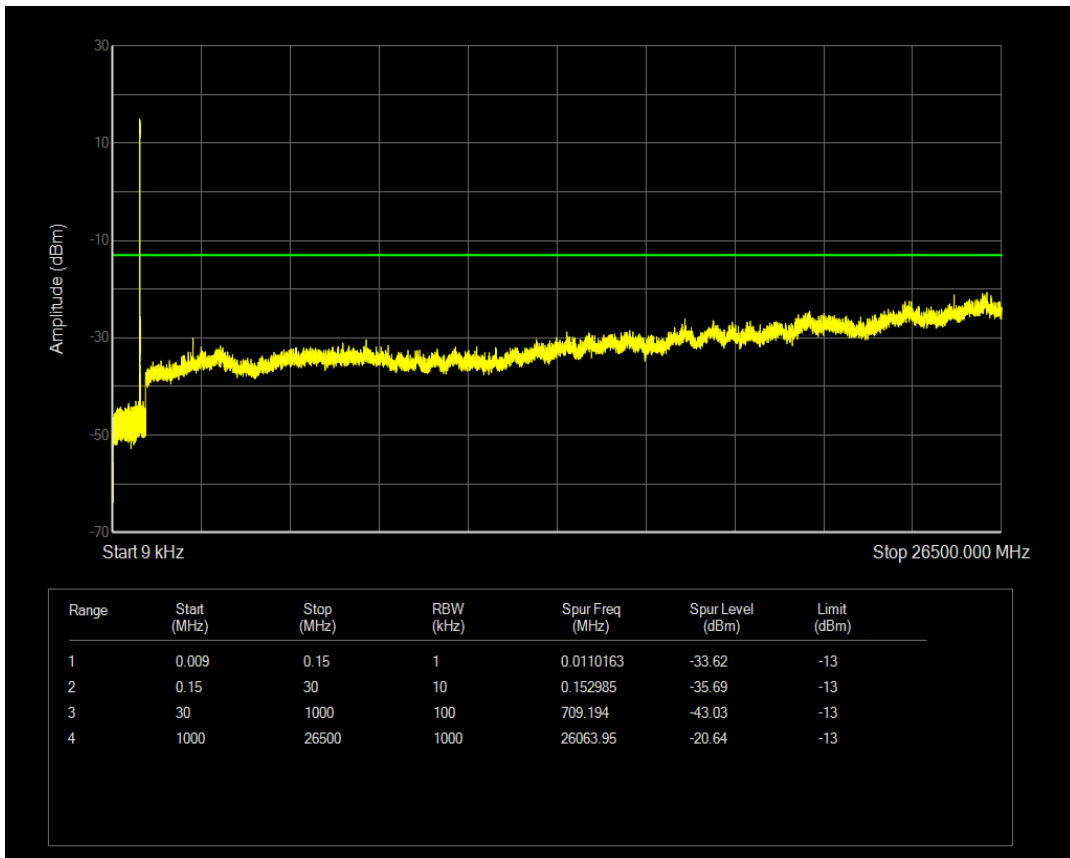

Band5 QPSK BW=3MHz Channel=20635 RB Size=15 Position=#0

Band5 QAM16 BW=3MHz Channel=20635 RB Size=1 Position=#0

Band5 QPSK BW=5MHz Channel=20425 RB Size=1 Position=#0

Band5 QAM16 BW=3MHz Channel=20635 RB Size=15 Position=#0

Band5 QPSK BW=5MHz Channel=20425 RB Size=25 Position=#0

Band5 QAM16 BW=5MHz Channel=20425 RB Size=25 Position=#0

Band5 QAM16 BW=5MHz Channel=20425 RB Size=1 Position=#0

Band5 QPSK BW=5MHz Channel=20525 RB Size=1 Position=#0