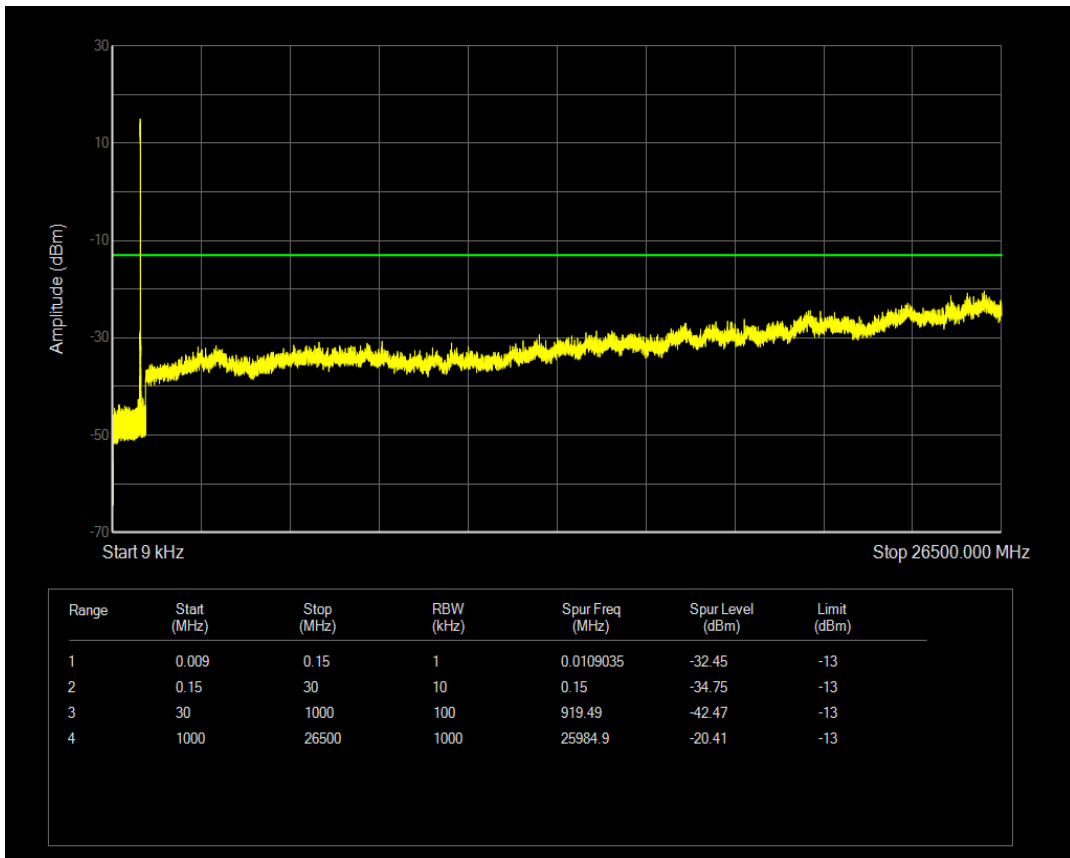

Band5 QAM16 BW=5MHz Channel=20525 RB Size=1 Position=#0

Band5 QPSK BW=5MHz Channel=20525 RB Size=25 Position=#0

Band5 QAM16 BW=5MHz Channel=20525 RB Size=25 Position=#0

Band5 QPSK BW=5MHz Channel=20625 RB Size=1 Position=#0

Band5 QPSK BW=5MHz Channel=20625 RB Size=25 Position=#0

Band5 QAM16 BW=5MHz Channel=20625 RB Size=25 Position=#0

Band5 QAM16 BW=5MHz Channel=20625 RB Size=1 Position=#0

Band5 QPSK BW=10MHz Channel=20450 RB Size=1 Position=#0