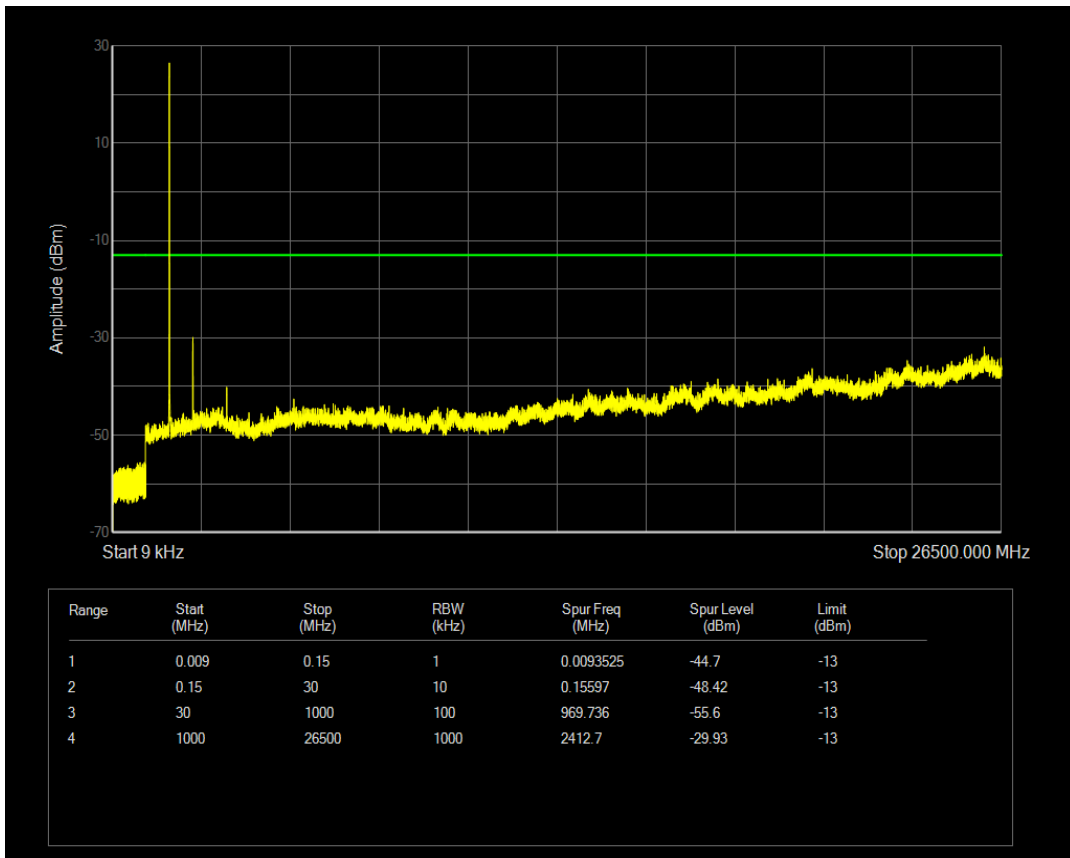

Band4 QPSK BW=3MHz Channel=20385 RB Size=15 Position=#0

Band4 QAM16 BW=3MHz Channel=20385 RB Size=1 Position=#0

Band4 QAM16 BW=3MHz Channel=20385 RB Size=15 Position=#0

Band4 QPSK BW=5MHz Channel=19975 RB Size=1 Position=#0

Band4 QAM16 BW=5MHz Channel=19975 RB Size=1 Position=#0

Band4 QPSK BW=5MHz Channel=19975 RB Size=25 Position=#0

Band4 QAM16 BW=5MHz Channel=19975 RB Size=25 Position=#0

Band4 QPSK BW=5MHz Channel=20175 RB Size=1 Position=#0