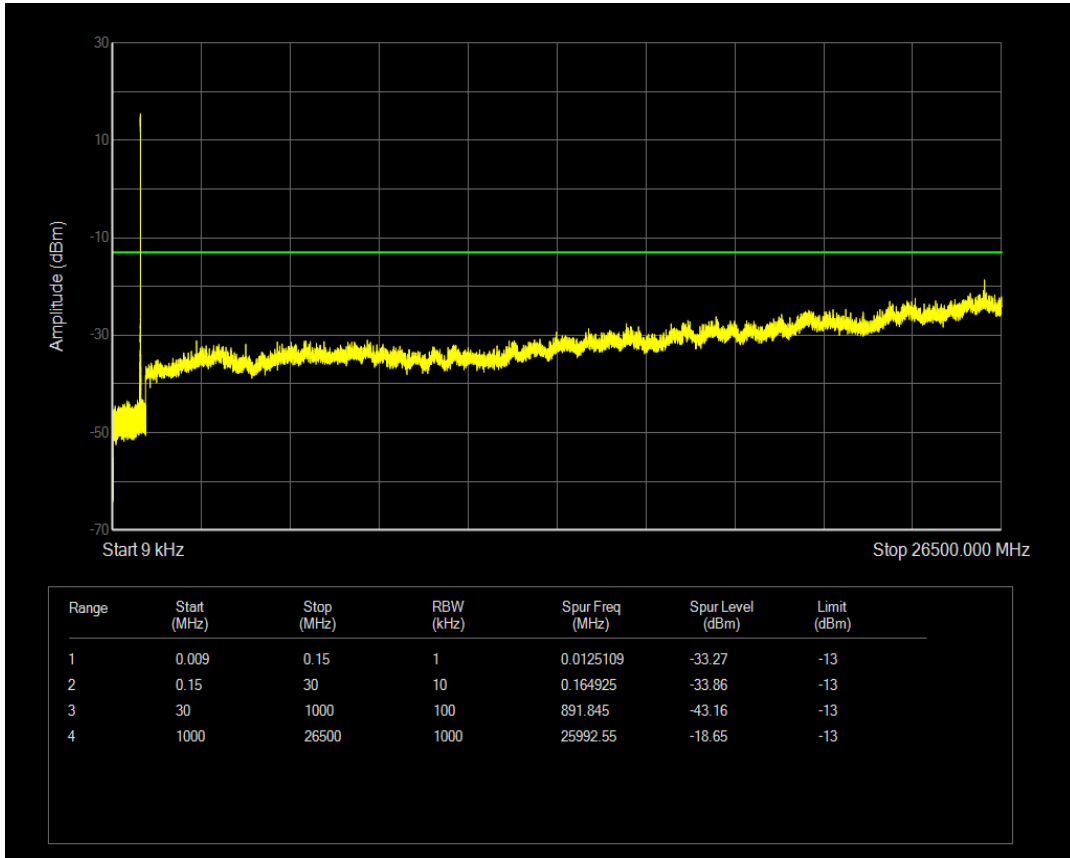

Band5 QPSK BW=3MHz Channel=20635 RB Size=15 Position=#0

Band5 QAM16 BW=3MHz Channel=20635 RB Size=1 Position=#0

Band5 QPSK BW=5MHz Channel=20425 RB Size=1 Position=#0

Band5 QAM16 BW=3MHz Channel=20635 RB Size=15 Position=#0

Band5 QPSK BW=5MHz Channel=20425 RB Size=25 Position=#0

Band5 QAM16 BW=5MHz Channel=20425 RB Size=25 Position=#0

Band5 QAM16 BW=5MHz Channel=20425 RB Size=1 Position=#0

Band5 QPSK BW=5MHz Channel=20525 RB Size=1 Position=#0