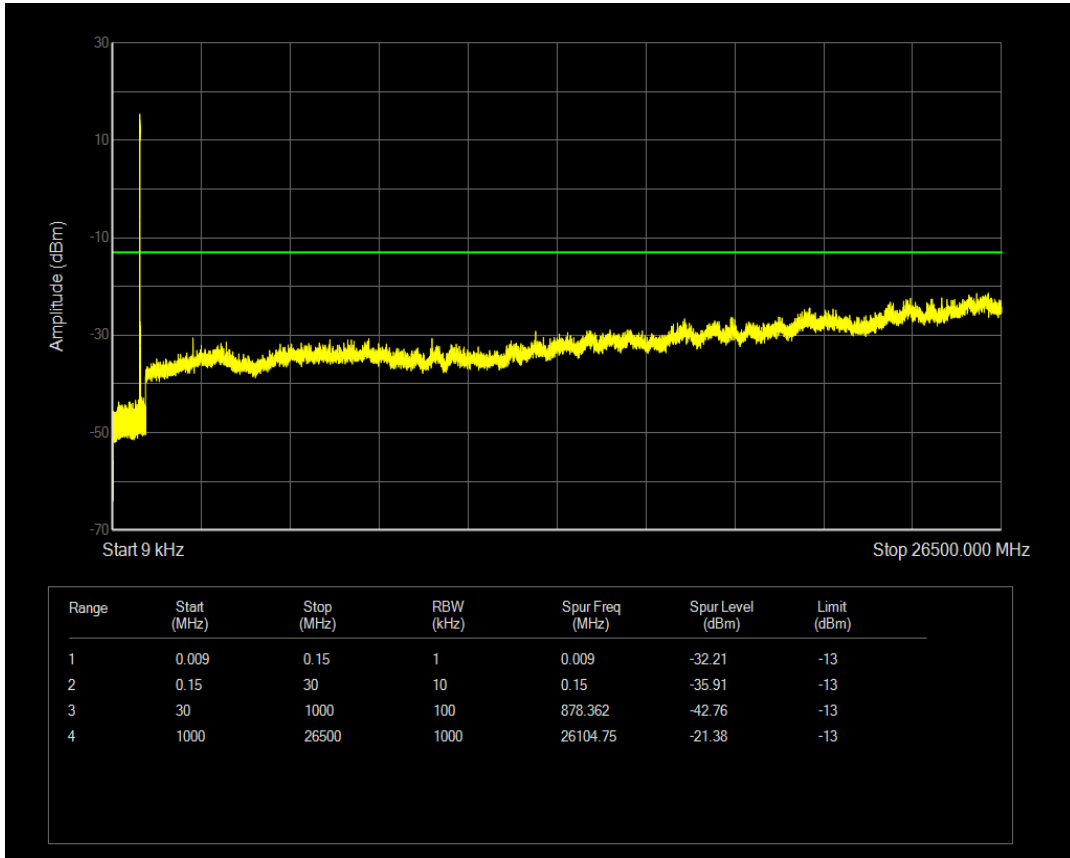

Band5 QPSK BW=3MHz Channel=20635 RB Size=15 Position=#0

Band5 QAM16 BW=3MHz Channel=20635 RB Size=1 Position=#0

Band5 QPSK BW=5MHz Channel=20425 RB Size=1 Position=#0

Band5 QAM16 BW=3MHz Channel=20635 RB Size=15 Position=#0

Band5 QPSK BW=5MHz Channel=20425 RB Size=25 Position=#0

Band5 QAM16 BW=5MHz Channel=20425 RB Size=25 Position=#0

Band5 QAM16 BW=5MHz Channel=20425 RB Size=1 Position=#0

Band5 QPSK BW=5MHz Channel=20525 RB Size=1 Position=#0