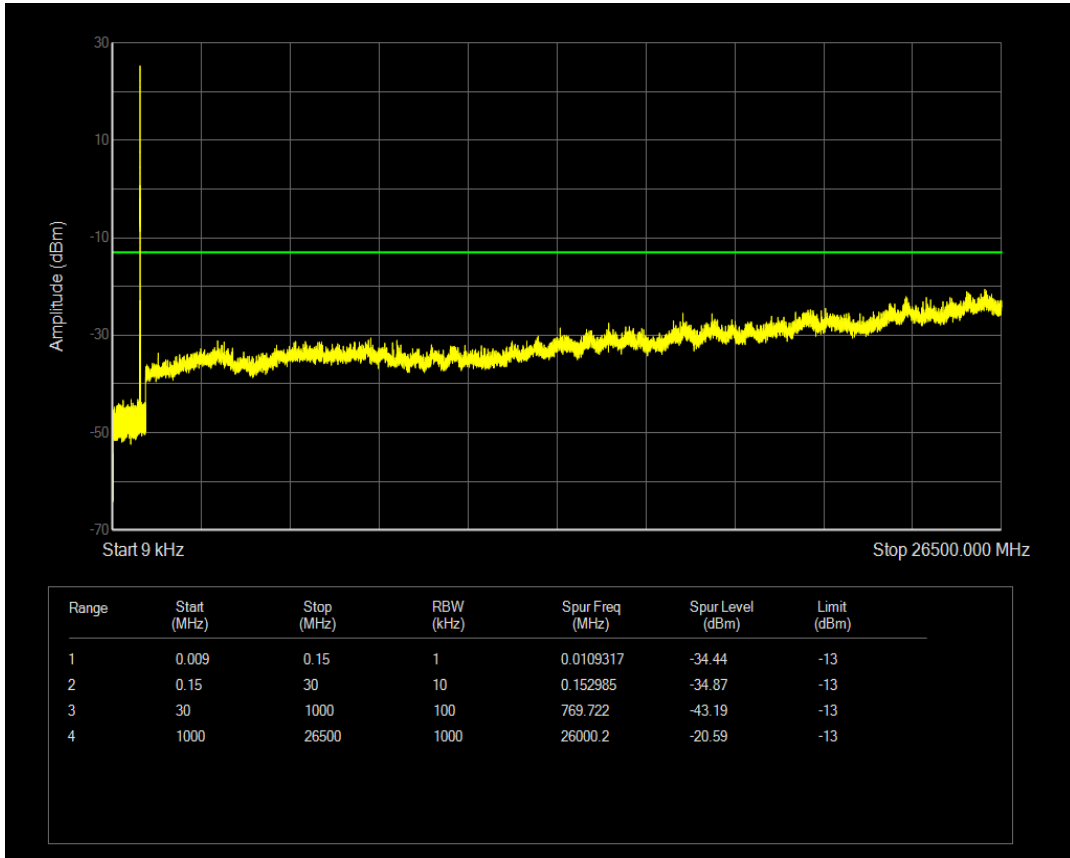

Band5 QAM16 BW=3MHz Channel=20525 RB Size=1 Position=#0

Band5 QAM16 BW=3MHz Channel=20525 RB Size=15 Position=#0