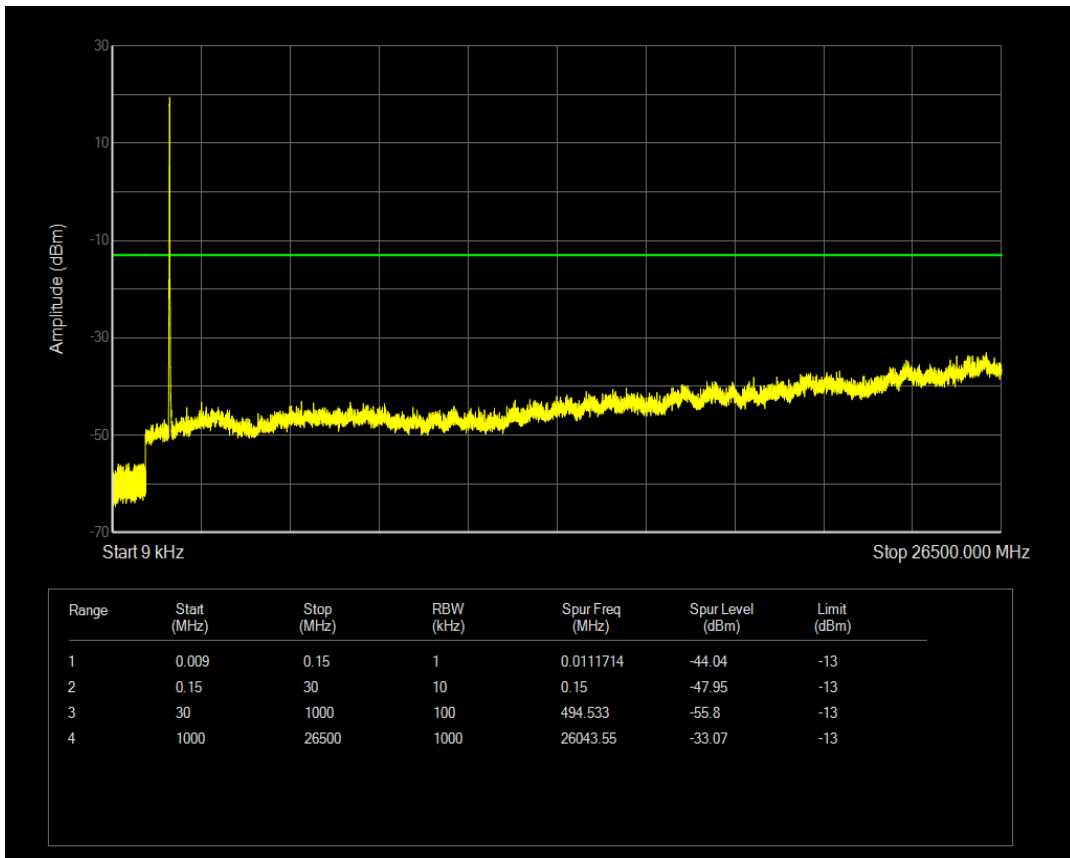

Band4 QAM16 BW=15MHz Channel=20025 RB Size=75 Position=#0

Band4 QPSK BW=15MHz Channel=20175 RB Size=1 Position=#0