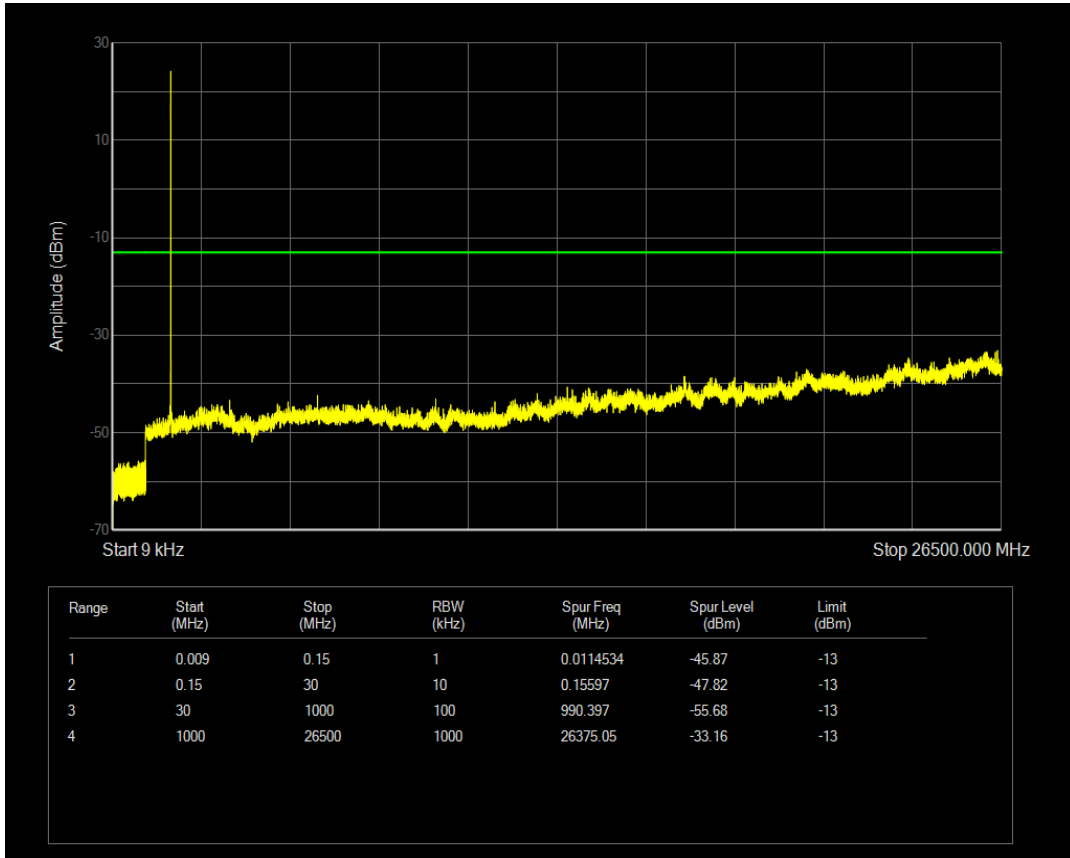

Band4 QPSK BW=1.4MHz Channel=20175 RB Size=6 Position=#0

Band4 QAM16 BW=1.4MHz Channel=20175 RB Size=6 Position=#0

Band4 QAM16 BW=1.4MHz Channel=20175 RB Size=1 Position=#0

Band4 QPSK BW=1.4MHz Channel=20393 RB Size=6 Position=#0

Band4 QPSK BW=1.4MHz Channel=20393 RB Size=1 Position=#0

Band4 QAM16 BW=1.4MHz Channel=20393 RB Size=1 Position=#0

Band4 QPSK BW=3MHz Channel=19965 RB Size=1 Position=#0

Band4 QAM16 BW=1.4MHz Channel=20393 RB Size=6 Position=#0

Band4 QPSK BW=3MHz Channel=19965 RB Size=15 Position=#0

Band4 QAM16 BW=3MHz Channel=19965 RB Size=15 Position=#0

Band4 QAM16 BW=3MHz Channel=19965 RB Size=1 Position=#0

Band4 QPSK BW=3MHz Channel=20175 RB Size=1 Position=#0