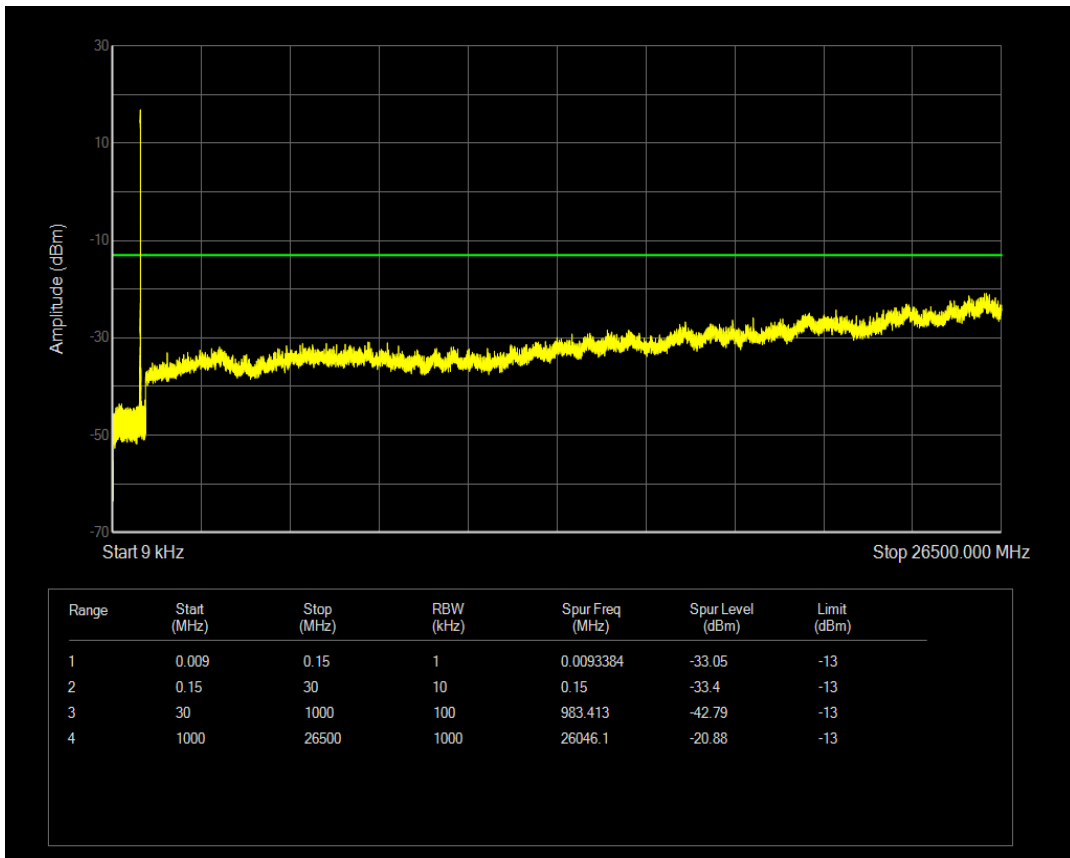

Band5 QPSK BW=3MHz Channel=20635 RB Size=15 Position=#0

Band5 QAM16 BW=3MHz Channel=20635 RB Size=1 Position=#0