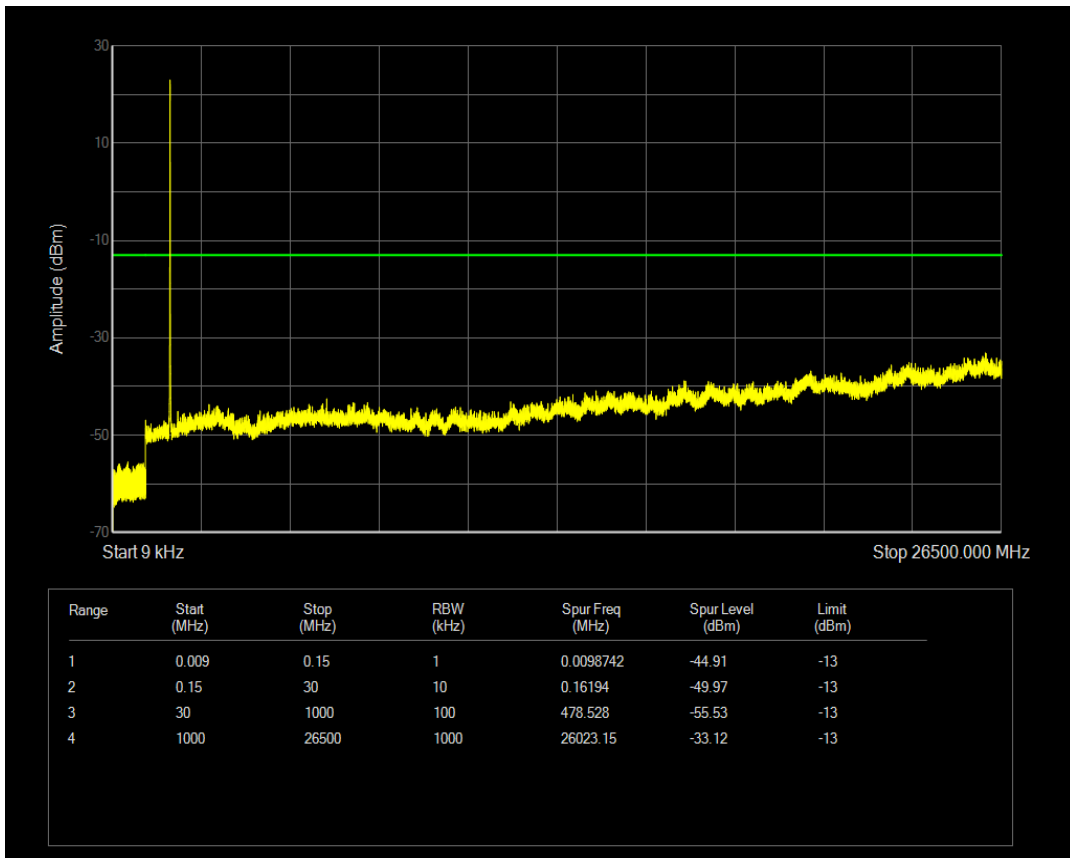

Band4 QAM16 BW=5MHz Channel=20175 RB Size=25 Position=#0

Band4 QPSK BW=5MHz Channel=20375 RB Size=1 Position=#0