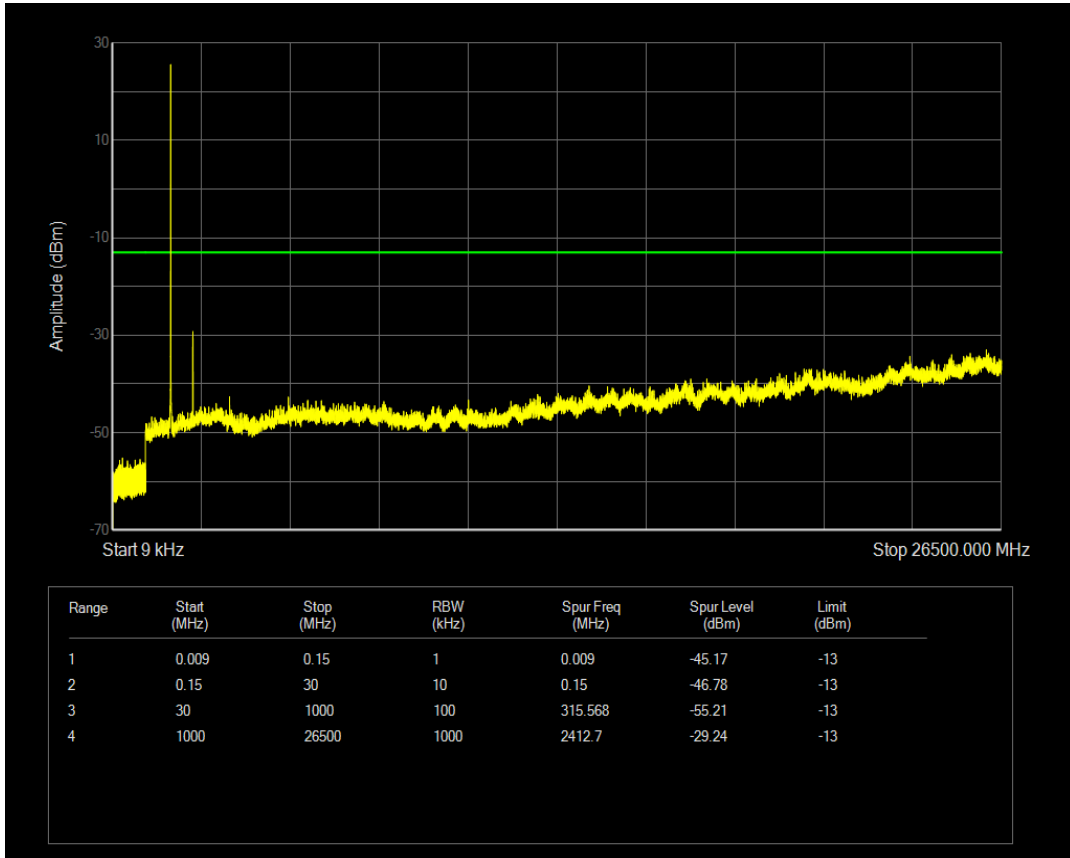

Band4 QAM16 BW=3MHz Channel=20385 RB Size=1 Position=#0

Band4 QAM16 BW=3MHz Channel=20385 RB Size=15 Position=#0