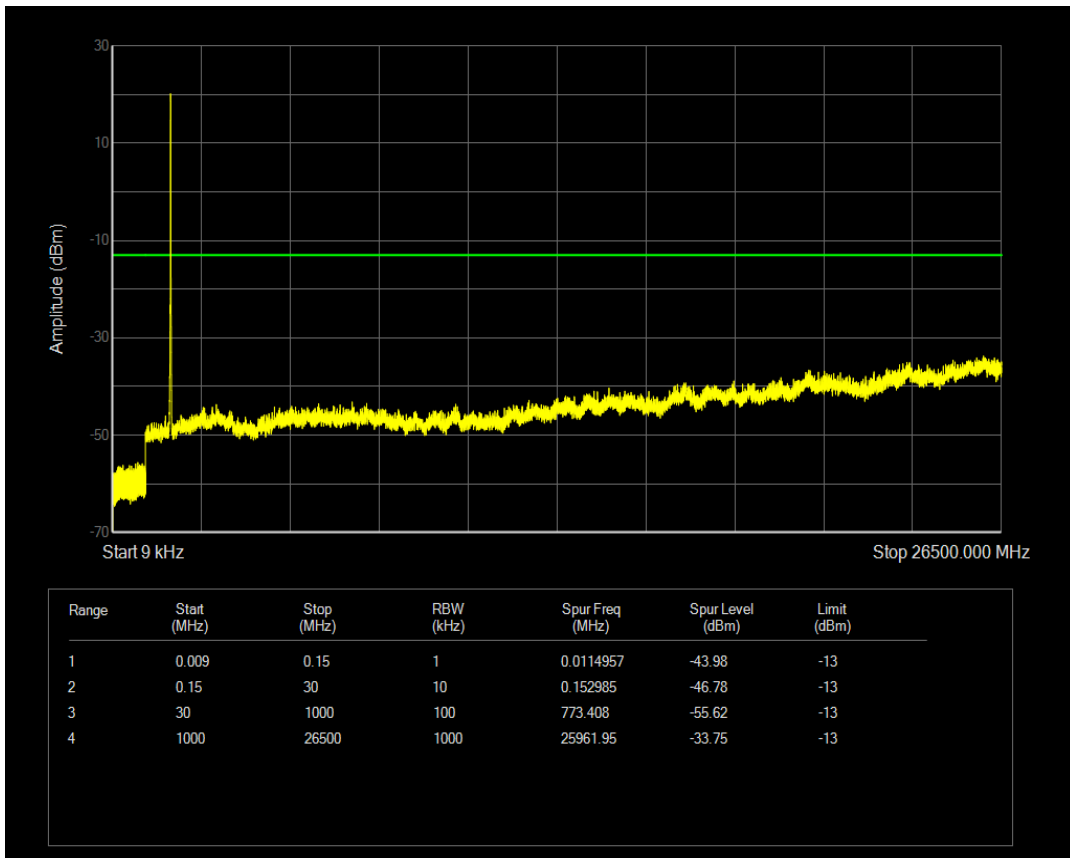

Band4 QPSK BW=10MHz Channel=20175 RB Size=50 Position=#0

Band4 QAM16 BW=10MHz Channel=20175 RB Size=50 Position=#0

Band4 QAM16 BW=10MHz Channel=20175 RB Size=1 Position=#0

Band4 QPSK BW=10MHz Channel=20350 RB Size=1 Position=#0

Band4 QAM16 BW=10MHz Channel=20350 RB Size=1 Position=#0

Band4 QPSK BW=10MHz Channel=20350 RB Size=50 Position=#0

Band4 QAM16 BW=10MHz Channel=20350 RB Size=50 Position=#0

Band4 QPSK BW=15MHz Channel=20025 RB Size=75 Position=#0