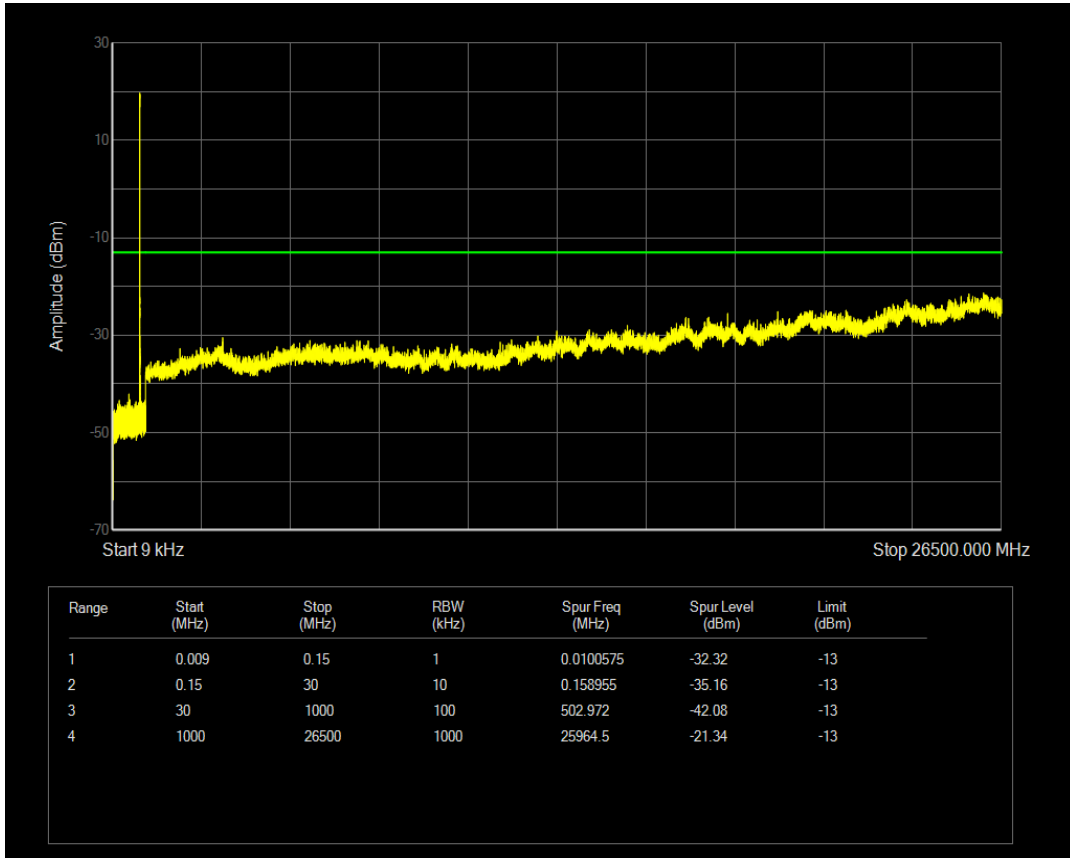

Band4 QPSK BW=20MHz Channel=20175 RB Size=1 Position=#0

Band4 QAM16 BW=20MHz Channel=20175 RB Size=1 Position=#0

Band4 QAM16 BW=20MHz Channel=20175 RB Size=100 Position=#0

Band4 QPSK BW=20MHz Channel=20300 RB Size=1 Position=#0

Band4 QPSK BW=20MHz Channel=20300 RB Size=100 Position=#0

Band4 QAM16 BW=20MHz Channel=20300 RB Size=1 Position=#0

Band4 QAM16 BW=20MHz Channel=20300 RB Size=100 Position=#0

Band5 QPSK BW=1.4MHz Channel=20407 RB Size=6 Position=#0

Band5 QPSK BW=1.4MHz Channel=20407 RB Size=1 Position=#0

Band5 QAM16 BW=1.4MHz Channel=20407 RB Size=1 Position=#0

Band5 QAM16 BW=1.4MHz Channel=20407 RB Size=6 Position=#0

Band5 QPSK BW=1.4MHz Channel=20525 RB Size=1 Position=#0