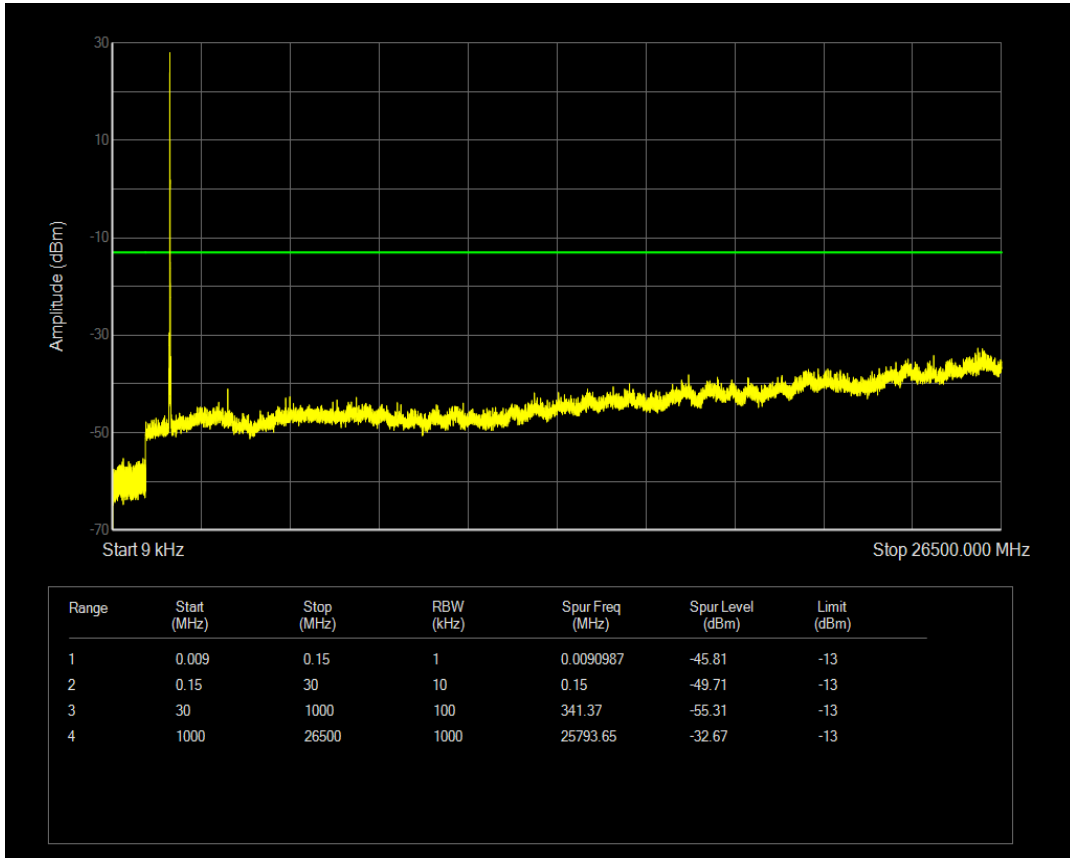

Band4 QPSK BW=15MHz Channel=20025 RB Size=1 Position=#0

Band4 QAM16 BW=15MHz Channel=20025 RB Size=1 Position=#0

Band4 QAM16 BW=15MHz Channel=20025 RB Size=75 Position=#0

Band4 QPSK BW=15MHz Channel=20175 RB Size=1 Position=#0