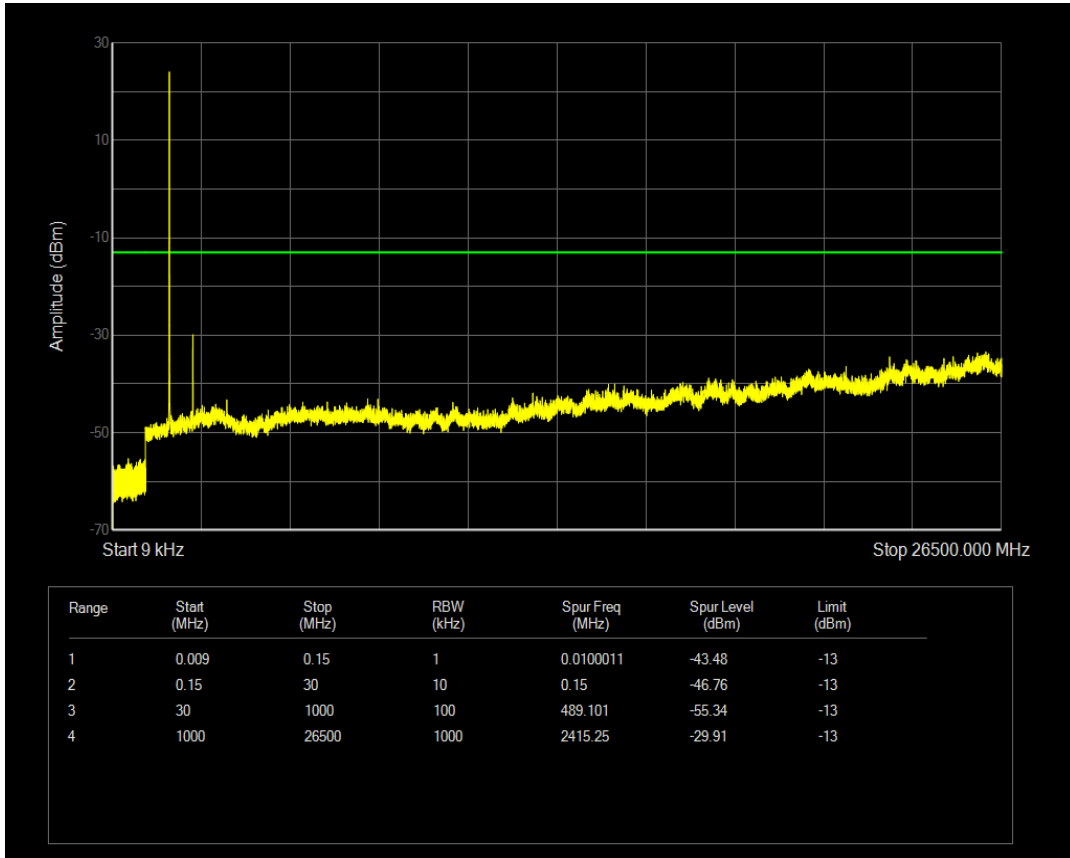

Band4 QPSK BW=1.4MHz Channel=20175 RB Size=6 Position=#0

Band4 QAM16 BW=1.4MHz Channel=20175 RB Size=6 Position=#0

Band4 QAM16 BW=1.4MHz Channel=20175 RB Size=1 Position=#0

Band4 QPSK BW=1.4MHz Channel=20393 RB Size=6 Position=#0

Band4 QPSK BW=1.4MHz Channel=20393 RB Size=1 Position=#0

Band4 QAM16 BW=1.4MHz Channel=20393 RB Size=1 Position=#0

Band4 QPSK BW=3MHz Channel=19965 RB Size=1 Position=#0

Band4 QAM16 BW=1.4MHz Channel=20393 RB Size=6 Position=#0

Band4 QPSK BW=3MHz Channel=19965 RB Size=15 Position=#0

Band4 QAM16 BW=3MHz Channel=19965 RB Size=15 Position=#0

Band4 QAM16 BW=3MHz Channel=19965 RB Size=1 Position=#0

Band4 QPSK BW=3MHz Channel=20175 RB Size=1 Position=#0