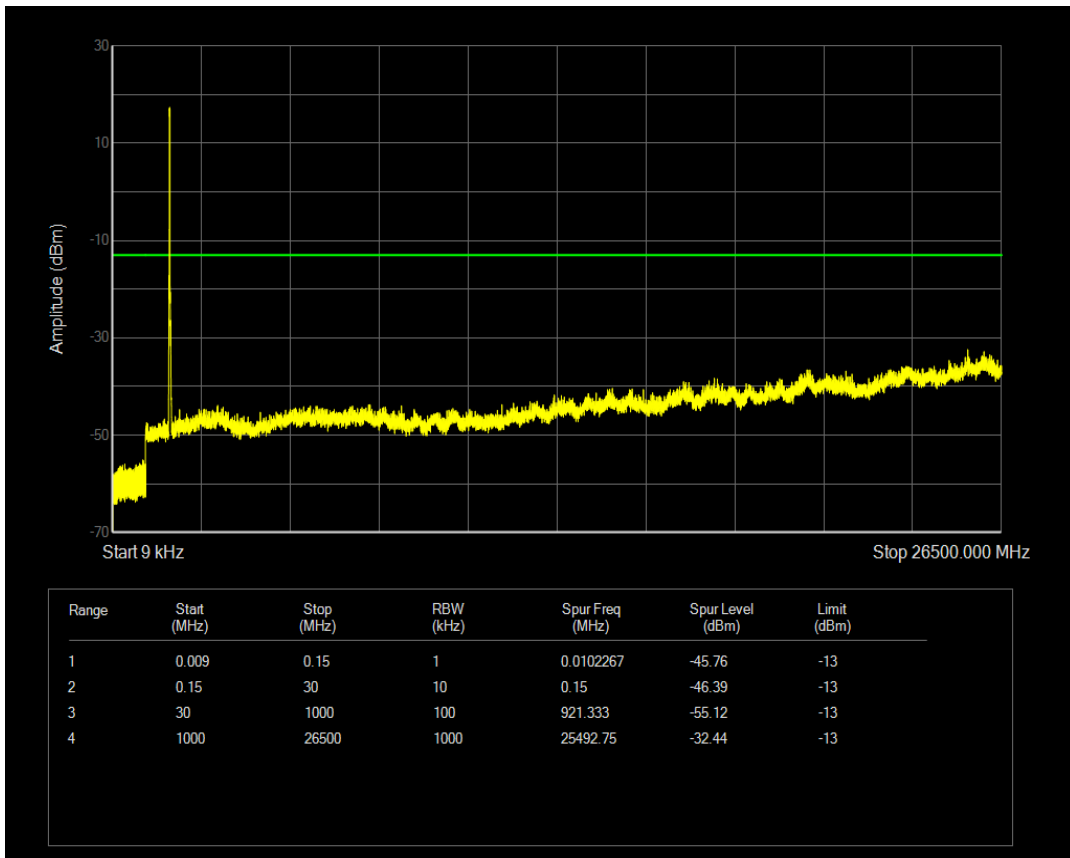

Band4 QPSK BW=15MHz Channel=20325 RB Size=75 Position=#0

Band4 QAM16 BW=15MHz Channel=20325 RB Size=75 Position=#0

Band4 QAM16 BW=15MHz Channel=20325 RB Size=1 Position=#0

Band4 QPSK BW=20MHz Channel=20050 RB Size=1 Position=#0

Band4 QPSK BW=20MHz Channel=20050 RB Size=100 Position=#0

Band4 QAM16 BW=20MHz Channel=20050 RB Size=1 Position=#0

Band4 QAM16 BW=20MHz Channel=20050 RB Size=100 Position=#0

Band4 QPSK BW=20MHz Channel=20175 RB Size=100 Position=#0