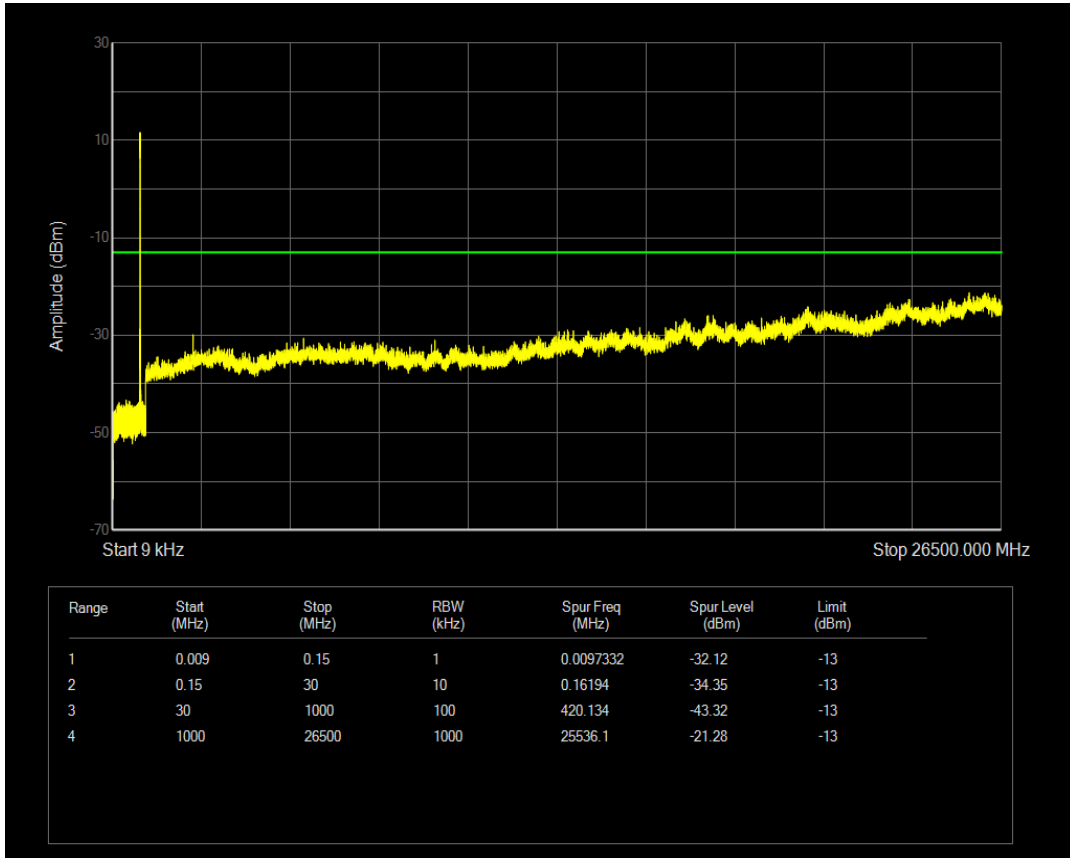

Band5 QPSK BW=5MHz Channel=20625 RB Size=25 Position=#0

Band5 QAM16 BW=5MHz Channel=20625 RB Size=25 Position=#0

Band5 QAM16 BW=5MHz Channel=20625 RB Size=1 Position=#0

Band5 QPSK BW=10MHz Channel=20450 RB Size=1 Position=#0

Band5 QAM16 BW=10MHz Channel=20450 RB Size=1 Position=#0

Band5 QPSK BW=10MHz Channel=20450 RB Size=50 Position=#0

Band5 QAM16 BW=10MHz Channel=20450 RB Size=50 Position=#0

Band5 QPSK BW=10MHz Channel=20525 RB Size=50 Position=#0

Band5 QPSK BW=10MHz Channel=20525 RB Size=1 Position=#0

Band5 QAM16 BW=10MHz Channel=20525 RB Size=1 Position=#0

Band5 QPSK BW=10MHz Channel=20600 RB Size=1 Position=#0

Band5 QAM16 BW=10MHz Channel=20525 RB Size=50 Position=#0