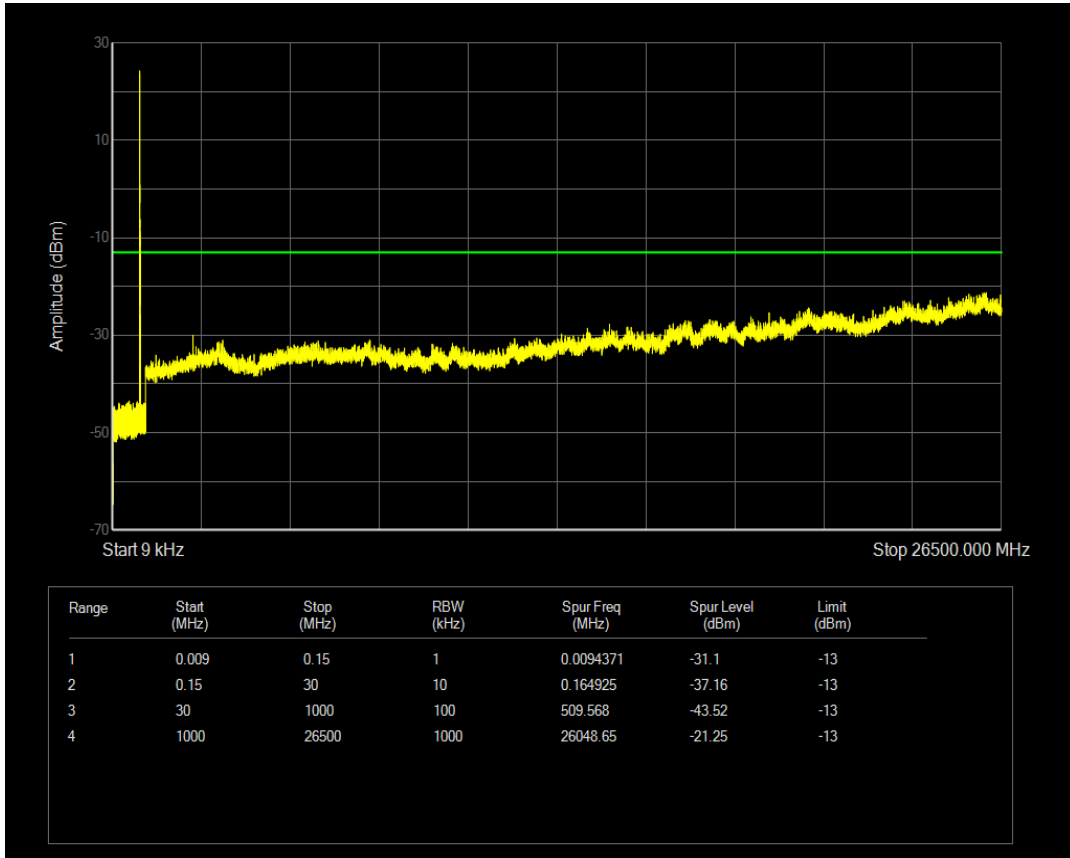

Band5 QPSK BW=5MHz Channel=20625 RB Size=25 Position=#0

Band5 QAM16 BW=5MHz Channel=20625 RB Size=25 Position=#0

Band5 QAM16 BW=5MHz Channel=20625 RB Size=1 Position=#0

Band5 QPSK BW=10MHz Channel=20450 RB Size=1 Position=#0

Band5 QAM16 BW=10MHz Channel=20450 RB Size=1 Position=#0

Band5 QPSK BW=10MHz Channel=20450 RB Size=50 Position=#0

Band5 QAM16 BW=10MHz Channel=20450 RB Size=50 Position=#0

Band5 QPSK BW=10MHz Channel=20525 RB Size=50 Position=#0