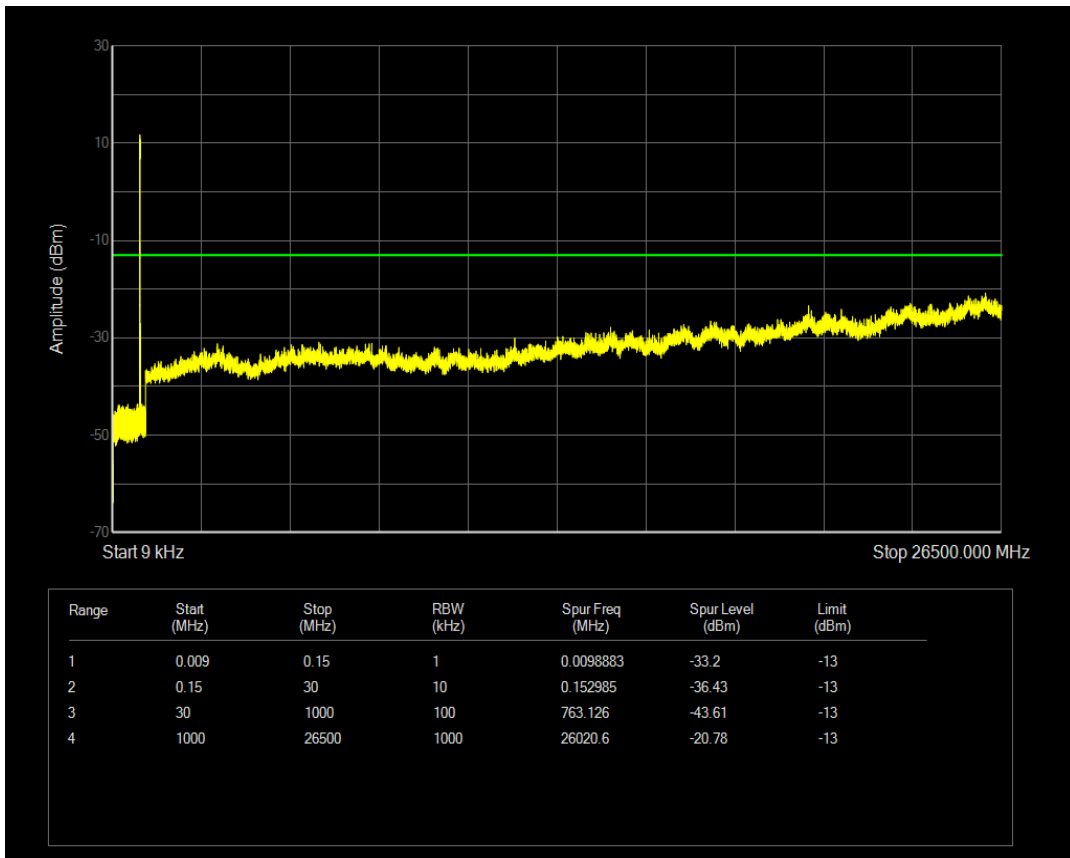

Band5 QPSK BW=5MHz Channel=20625 RB Size=25 Position=#0

Band5 QAM16 BW=5MHz Channel=20625 RB Size=25 Position=#0

Band5 QAM16 BW=5MHz Channel=20625 RB Size=1 Position=#0

Band5 QPSK BW=10MHz Channel=20450 RB Size=1 Position=#0

Band5 QAM16 BW=10MHz Channel=20450 RB Size=1 Position=#0

Band5 QPSK BW=10MHz Channel=20450 RB Size=50 Position=#0

Band5 QAM16 BW=10MHz Channel=20450 RB Size=50 Position=#0

Band5 QPSK BW=10MHz Channel=20525 RB Size=50 Position=#0