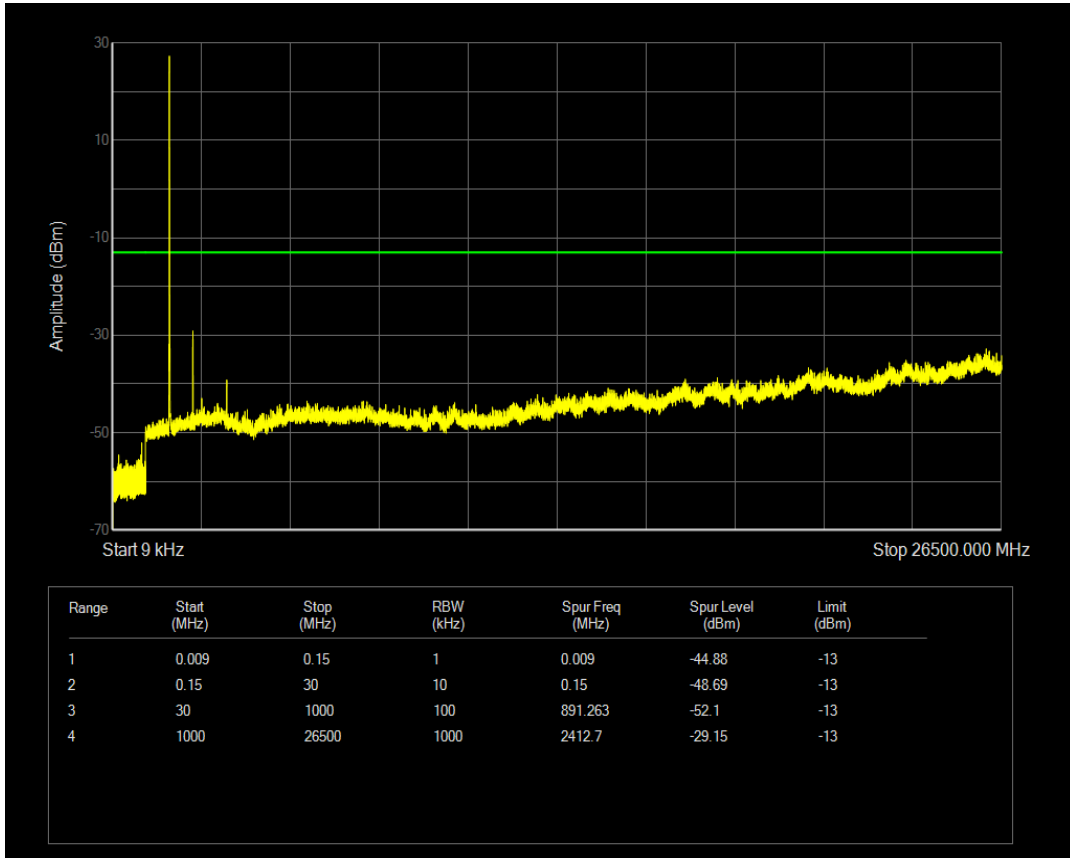

Band4 QPSK BW=5MHz Channel=20375 RB Size=25 Position=#0

Band4 QAM16 BW=5MHz Channel=20375 RB Size=1 Position=#0

Band4 QAM16 BW=5MHz Channel=20375 RB Size=25 Position=#0

Band4 QPSK BW=10MHz Channel=20000 RB Size=1 Position=#0

Band4 QPSK BW=10MHz Channel=20000 RB Size=50 Position=#0

Band4 QAM16 BW=10MHz Channel=20000 RB Size=1 Position=#0

Band4 QPSK BW=10MHz Channel=20175 RB Size=1 Position=#0

Band4 QAM16 BW=10MHz Channel=20000 RB Size=50 Position=#0