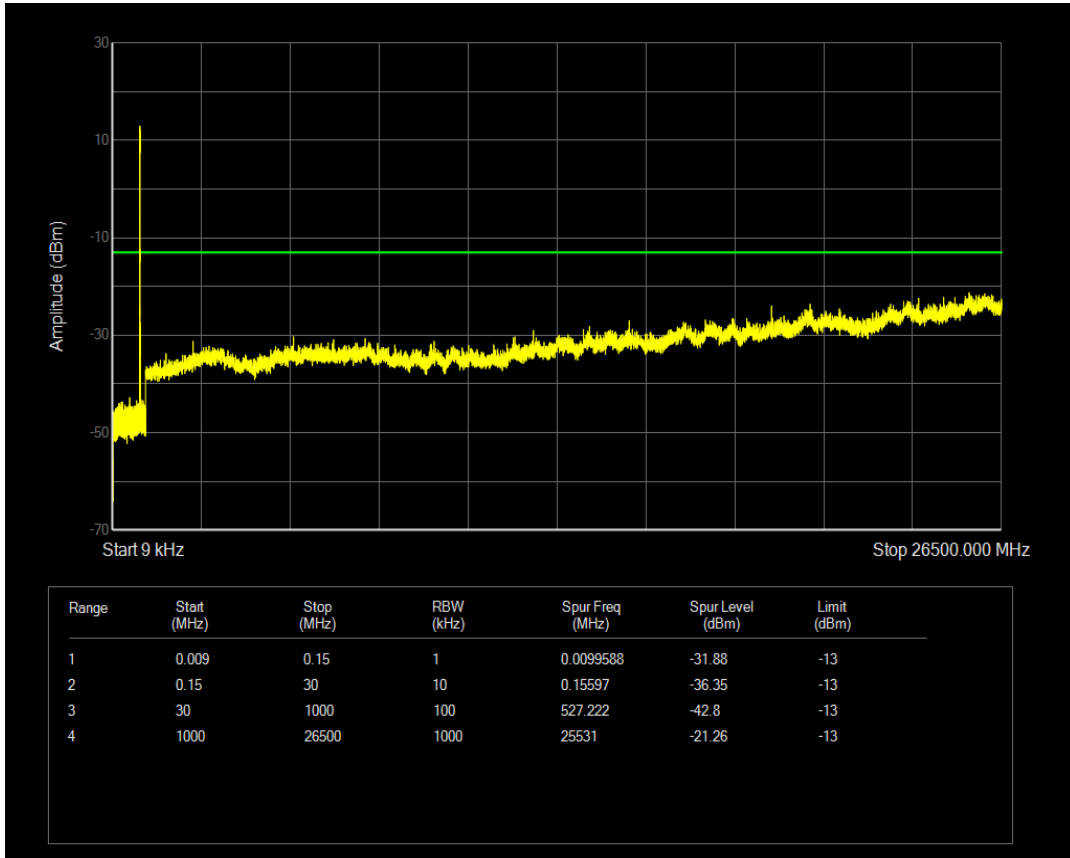

Band5 QPSK BW=5MHz Channel=20625 RB Size=25 Position=#0

Band5 QAM16 BW=5MHz Channel=20625 RB Size=25 Position=#0

Band5 QAM16 BW=5MHz Channel=20625 RB Size=1 Position=#0

Band5 QPSK BW=10MHz Channel=20450 RB Size=1 Position=#0

Band5 QAM16 BW=10MHz Channel=20450 RB Size=1 Position=#0

Band5 QPSK BW=10MHz Channel=20450 RB Size=50 Position=#0

Band5 QAM16 BW=10MHz Channel=20450 RB Size=50 Position=#0

Band5 QPSK BW=10MHz Channel=20525 RB Size=50 Position=#0