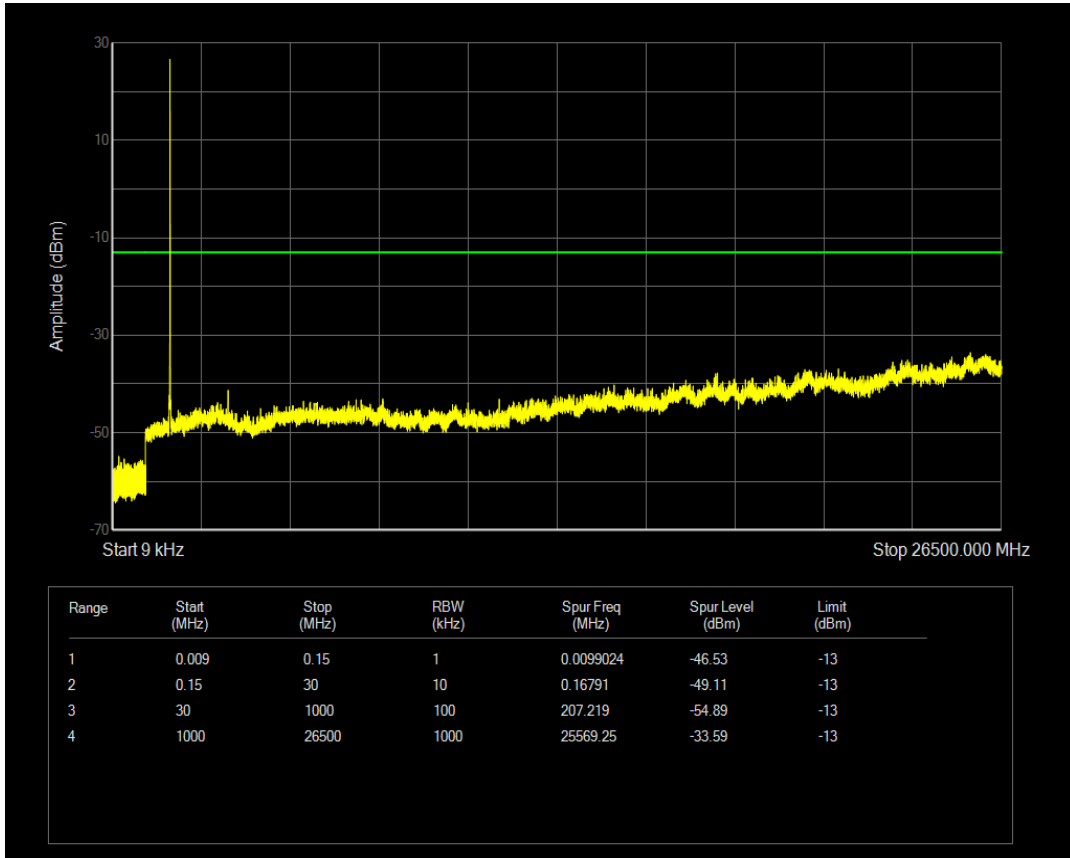

Band4 QAM16 BW=5MHz Channel=19975 RB Size=1 Position=#0

Band4 QPSK BW=5MHz Channel=19975 RB Size=25 Position=#0

Band4 QAM16 BW=5MHz Channel=19975 RB Size=25 Position=#0

Band4 QPSK BW=5MHz Channel=20175 RB Size=1 Position=#0