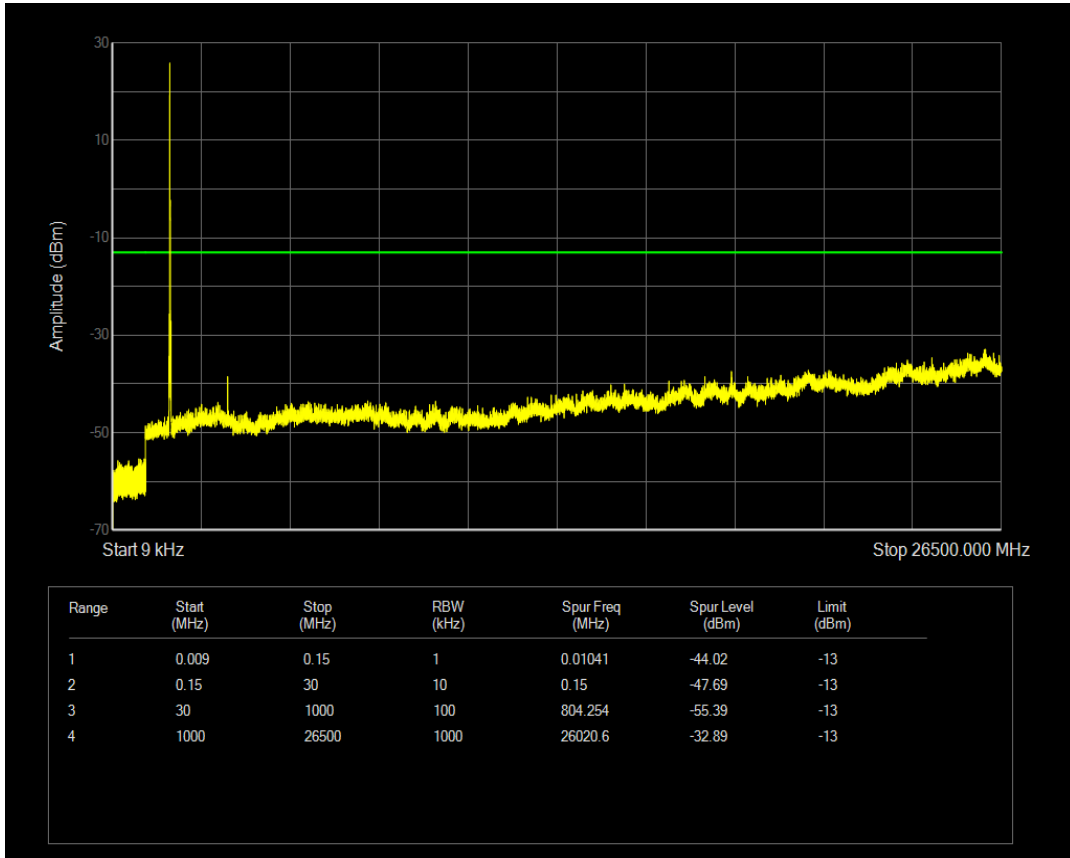

Band4 QPSK BW=20MHz Channel=20050 RB Size=100 Position=#0

Band4 QAM16 BW=20MHz Channel=20050 RB Size=1 Position=#0

Band4 QAM16 BW=20MHz Channel=20050 RB Size=100 Position=#0

Band4 QPSK BW=20MHz Channel=20175 RB Size=100 Position=#0

Band4 QPSK BW=20MHz Channel=20175 RB Size=1 Position=#0

Band4 QAM16 BW=20MHz Channel=20175 RB Size=1 Position=#0

Band4 QAM16 BW=20MHz Channel=20175 RB Size=100 Position=#0

Band4 QPSK BW=20MHz Channel=20300 RB Size=1 Position=#0