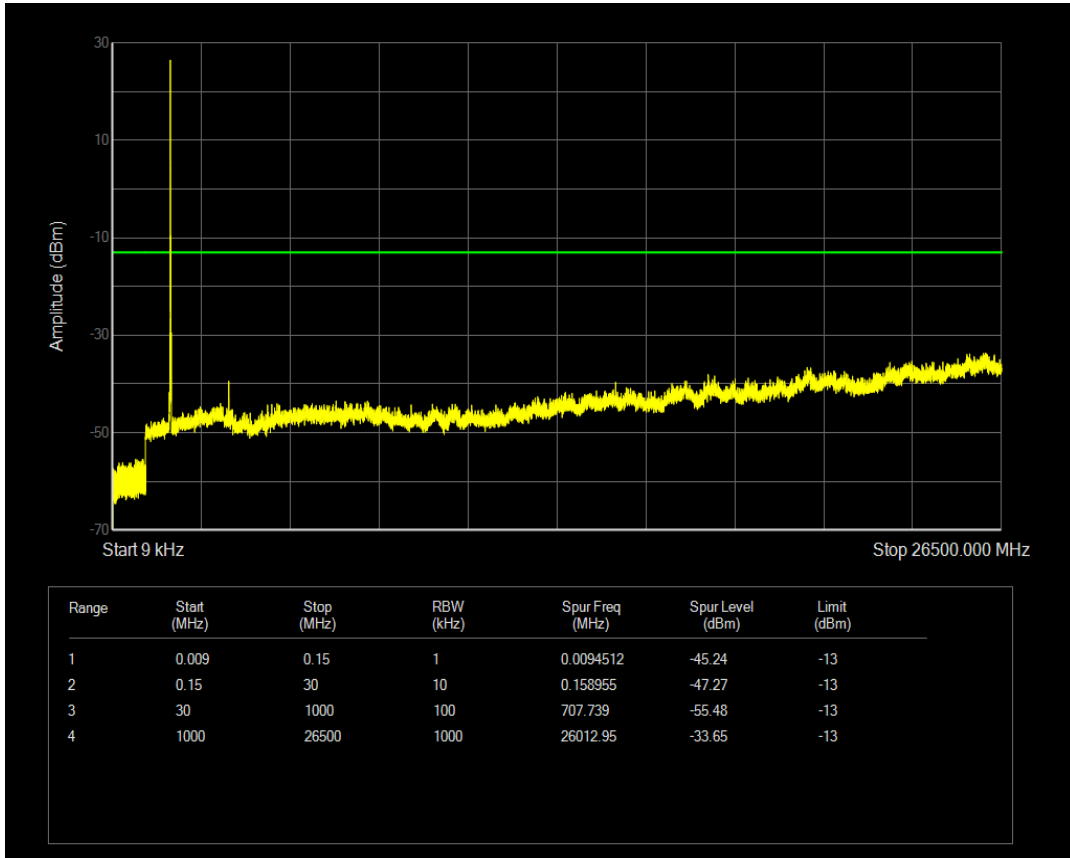

Band4 QAM16 BW=15MHz Channel=20175 RB Size=1 Position=#0

Band4 QPSK BW=15MHz Channel=20175 RB Size=75 Position=#0

Band4 QAM16 BW=15MHz Channel=20175 RB Size=75 Position=#0

Band4 QPSK BW=15MHz Channel=20325 RB Size=1 Position=#0

Band4 QPSK BW=15MHz Channel=20325 RB Size=75 Position=#0

Band4 QAM16 BW=15MHz Channel=20325 RB Size=75 Position=#0

Band4 QAM16 BW=15MHz Channel=20325 RB Size=1 Position=#0

Band4 QPSK BW=20MHz Channel=20050 RB Size=1 Position=#0