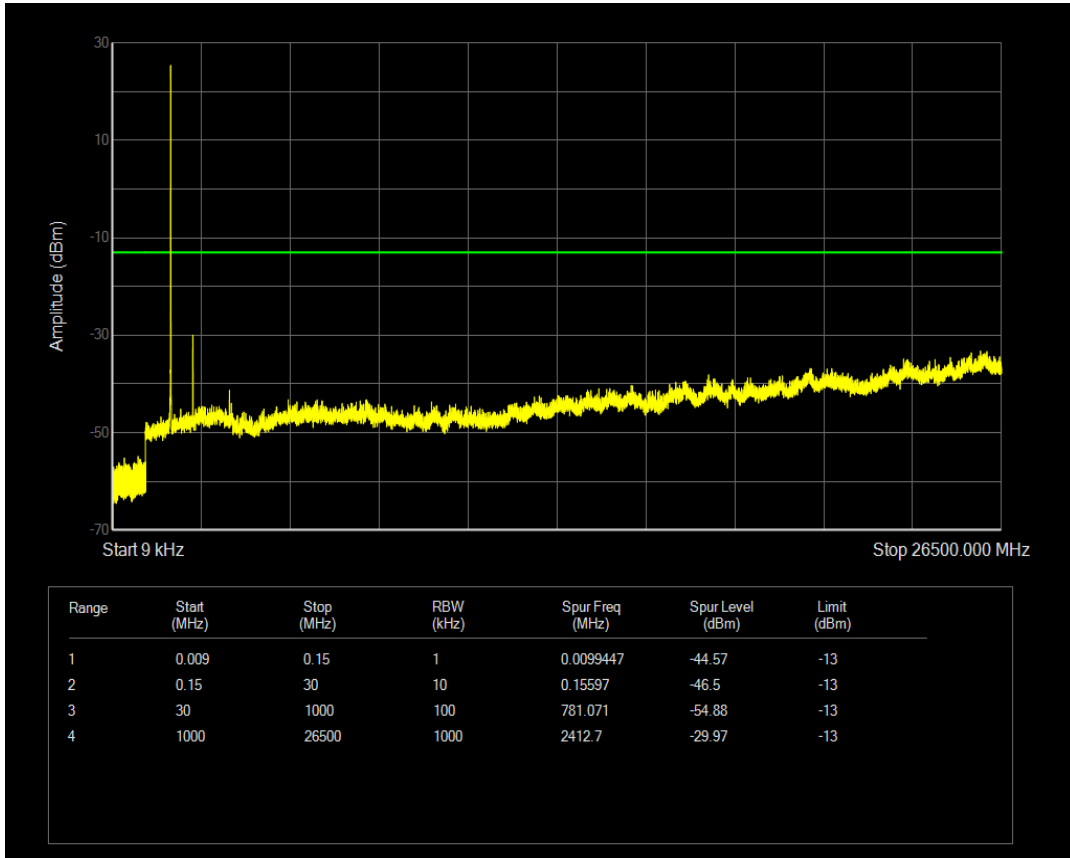

Band4 QPSK BW=5MHz Channel=20175 RB Size=25 Position=#0

Band4 QAM16 BW=5MHz Channel=20175 RB Size=1 Position=#0

Band4 QAM16 BW=5MHz Channel=20175 RB Size=25 Position=#0

Band4 QPSK BW=5MHz Channel=20375 RB Size=1 Position=#0