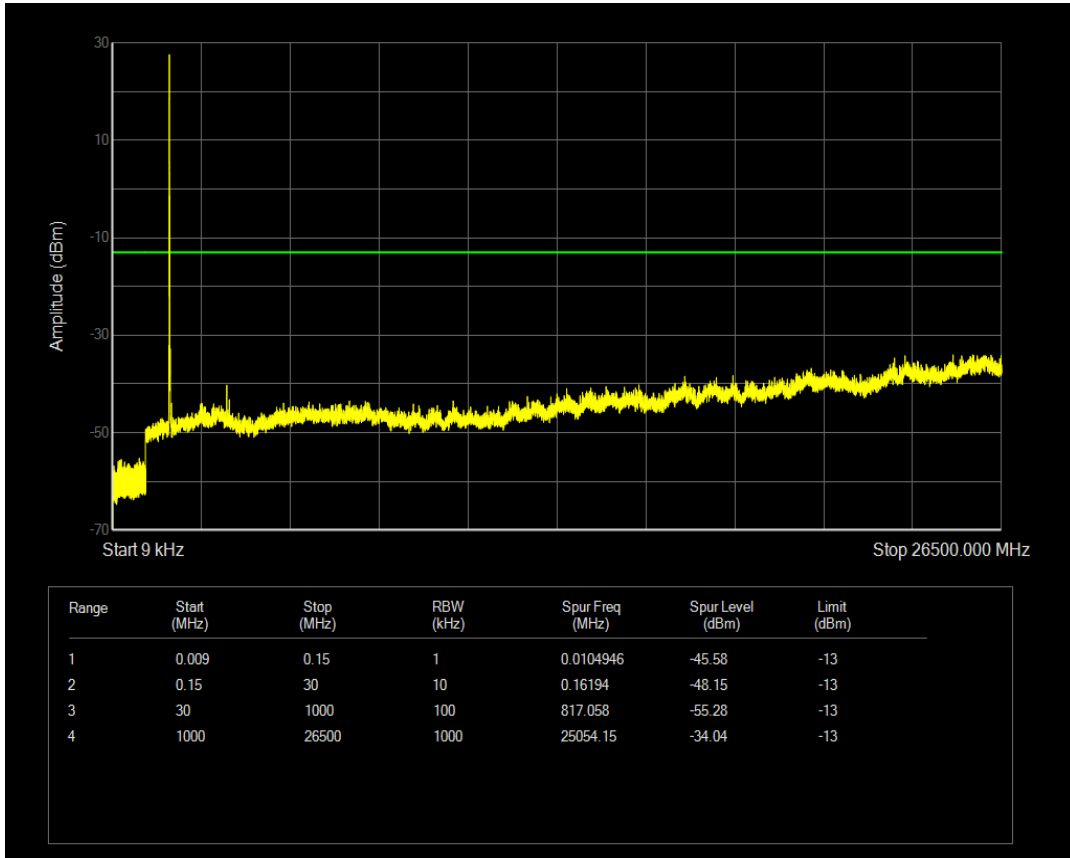

Band4 QAM16 BW=10MHz Channel=20350 RB Size=1 Position=#0

Band4 QPSK BW=10MHz Channel=20350 RB Size=50 Position=#0

Band4 QAM16 BW=10MHz Channel=20350 RB Size=50 Position=#0

Band4 QPSK BW=15MHz Channel=20025 RB Size=75 Position=#0

Band4 QPSK BW=15MHz Channel=20025 RB Size=1 Position=#0

Band4 QAM16 BW=15MHz Channel=20025 RB Size=1 Position=#0

Band4 QAM16 BW=15MHz Channel=20025 RB Size=75 Position=#0

Band4 QPSK BW=15MHz Channel=20175 RB Size=1 Position=#0