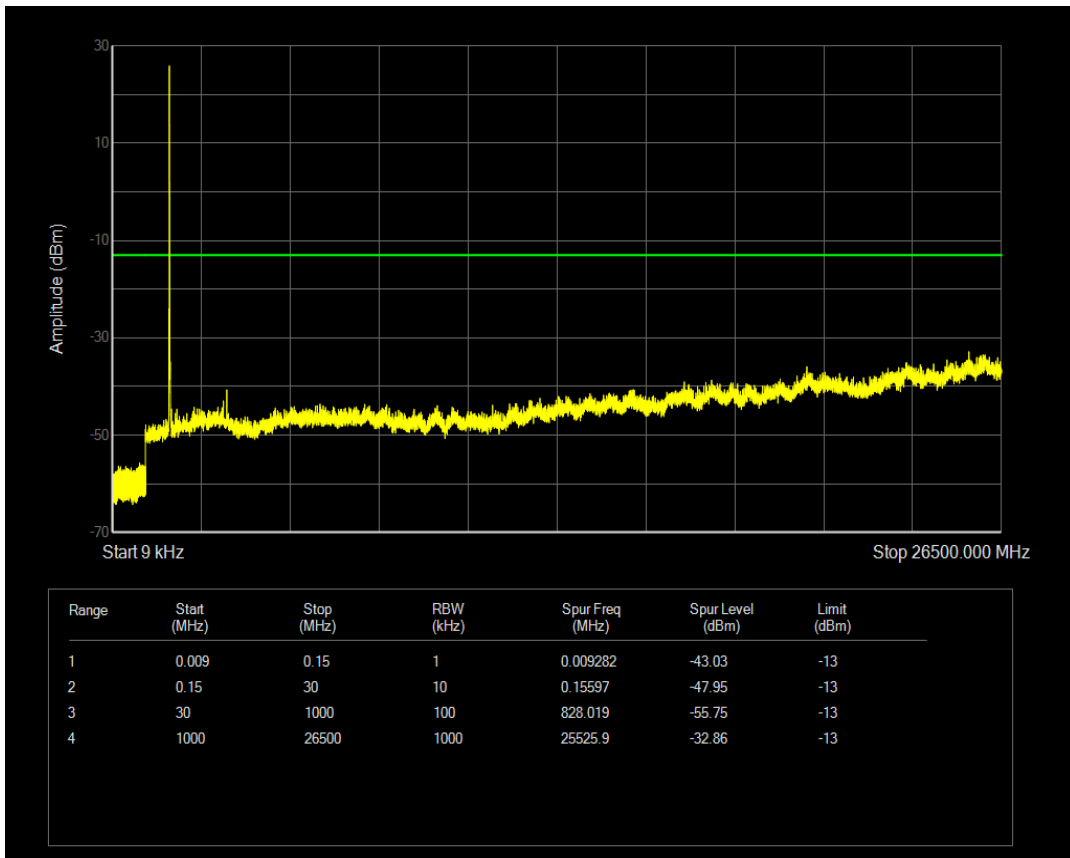

Band4 QAM16 BW=10MHz Channel=20350 RB Size=1 Position=#0

Band4 QPSK BW=10MHz Channel=20350 RB Size=50 Position=#0

Band4 QAM16 BW=10MHz Channel=20350 RB Size=50 Position=#0

Band4 QPSK BW=15MHz Channel=20025 RB Size=75 Position=#0

Band4 QPSK BW=15MHz Channel=20025 RB Size=1 Position=#0

Band4 QAM16 BW=15MHz Channel=20025 RB Size=1 Position=#0

Band4 QAM16 BW=15MHz Channel=20025 RB Size=75 Position=#0

Band4 QPSK BW=15MHz Channel=20175 RB Size=1 Position=#0