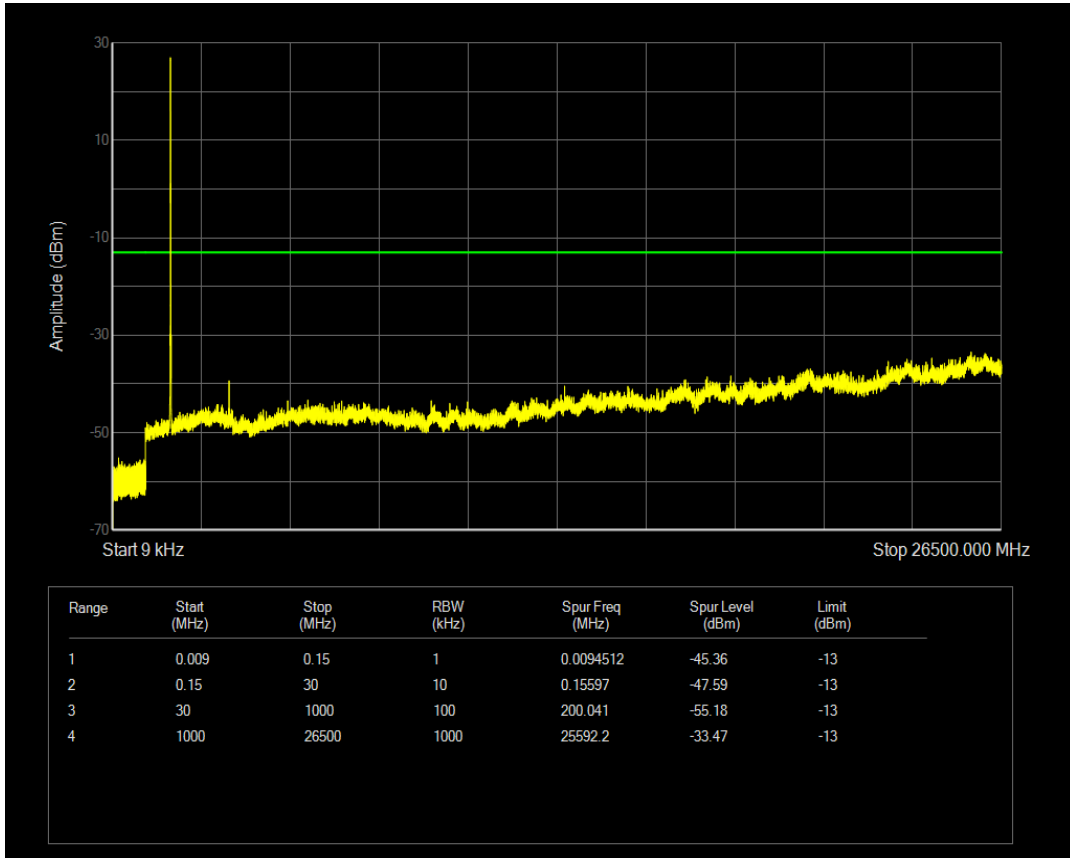

Band4 QPSK BW=10MHz Channel=20175 RB Size=50 Position=#0

Band4 QAM16 BW=10MHz Channel=20175 RB Size=50 Position=#0

Band4 QAM16 BW=10MHz Channel=20175 RB Size=1 Position=#0

Band4 QPSK BW=10MHz Channel=20350 RB Size=1 Position=#0

Band4 QAM16 BW=10MHz Channel=20350 RB Size=1 Position=#0

Band4 QPSK BW=10MHz Channel=20350 RB Size=50 Position=#0

Band4 QAM16 BW=10MHz Channel=20350 RB Size=50 Position=#0

Band4 QPSK BW=15MHz Channel=20025 RB Size=75 Position=#0