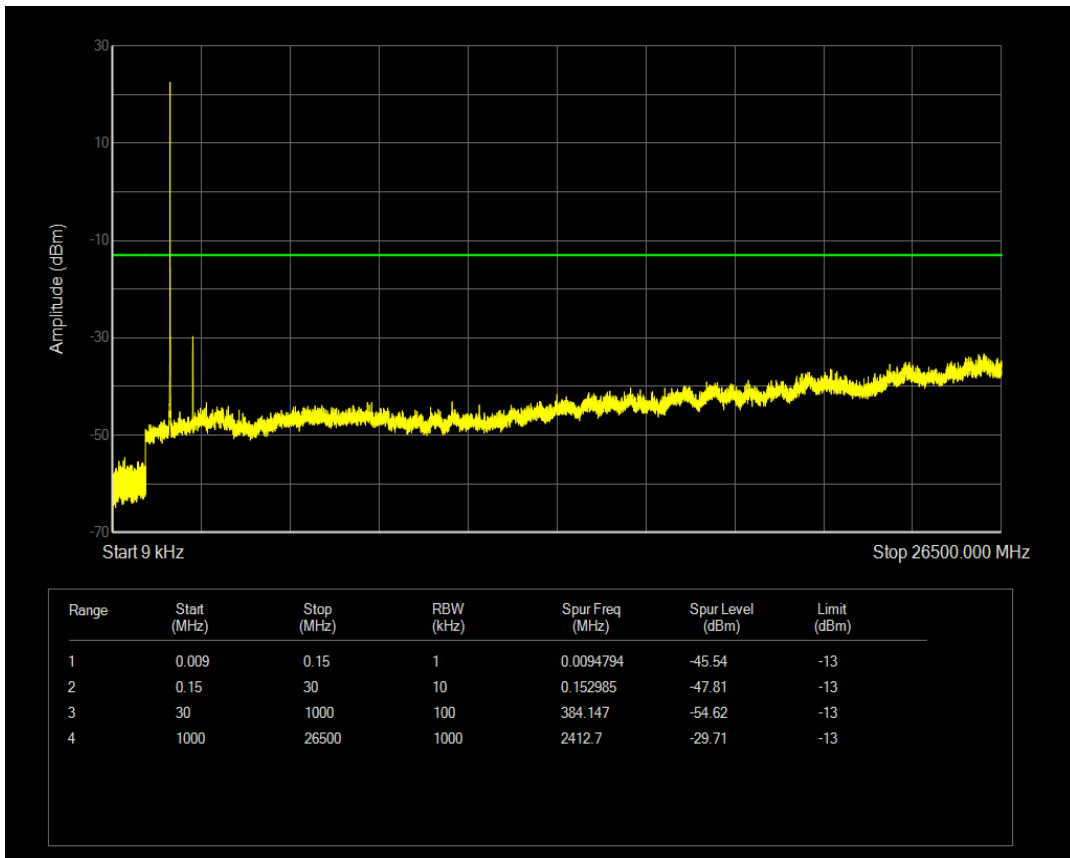

Band4 QPSK BW=3MHz Channel=20175 RB Size=15 Position=#0

Band4 QAM16 BW=3MHz Channel=20175 RB Size=1 Position=#0