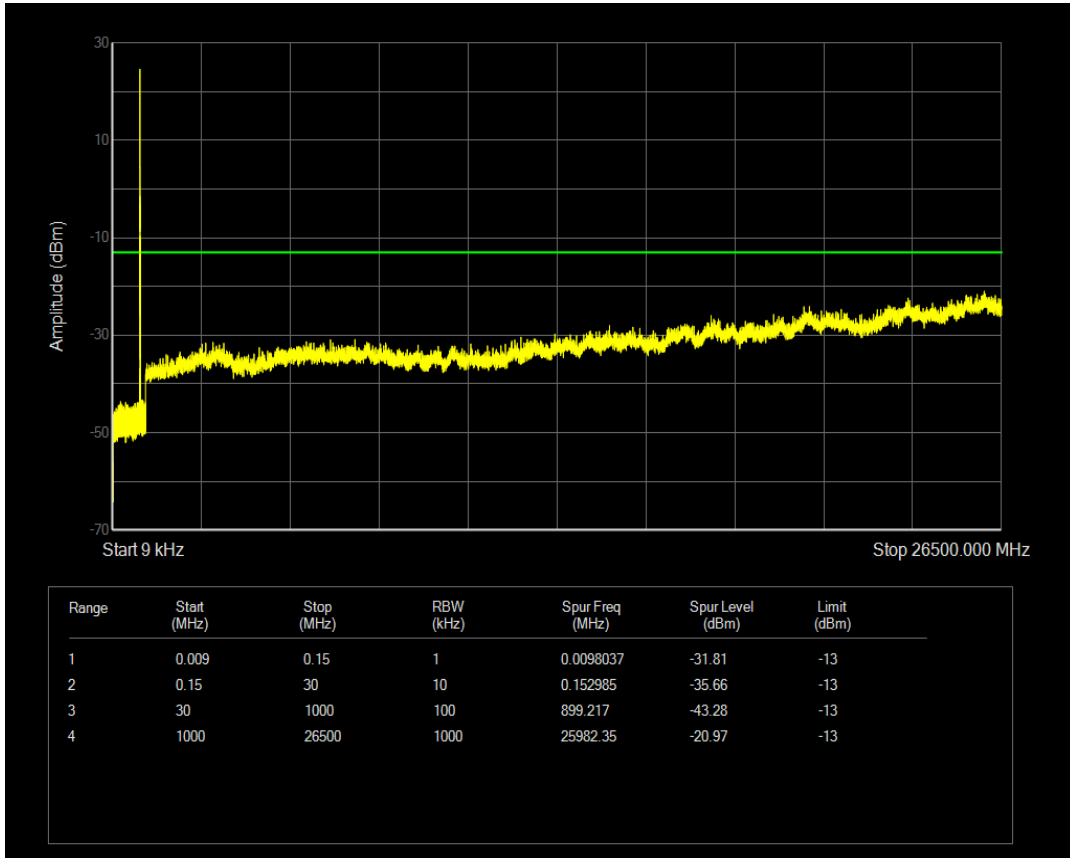

Band5 QPSK BW=5MHz Channel=20625 RB Size=25 Position=#0

Band5 QAM16 BW=5MHz Channel=20625 RB Size=25 Position=#0

Band5 QAM16 BW=5MHz Channel=20625 RB Size=1 Position=#0

Band5 QPSK BW=10MHz Channel=20450 RB Size=1 Position=#0

Band5 QAM16 BW=10MHz Channel=20450 RB Size=1 Position=#0

Band5 QPSK BW=10MHz Channel=20450 RB Size=50 Position=#0

Band5 QAM16 BW=10MHz Channel=20450 RB Size=50 Position=#0

Band5 QPSK BW=10MHz Channel=20525 RB Size=50 Position=#0

Band5 QPSK BW=10MHz Channel=20525 RB Size=1 Position=#0

Band5 QAM16 BW=10MHz Channel=20525 RB Size=1 Position=#0

Band5 QPSK BW=10MHz Channel=20600 RB Size=1 Position=#0

Band5 QAM16 BW=10MHz Channel=20525 RB Size=50 Position=#0