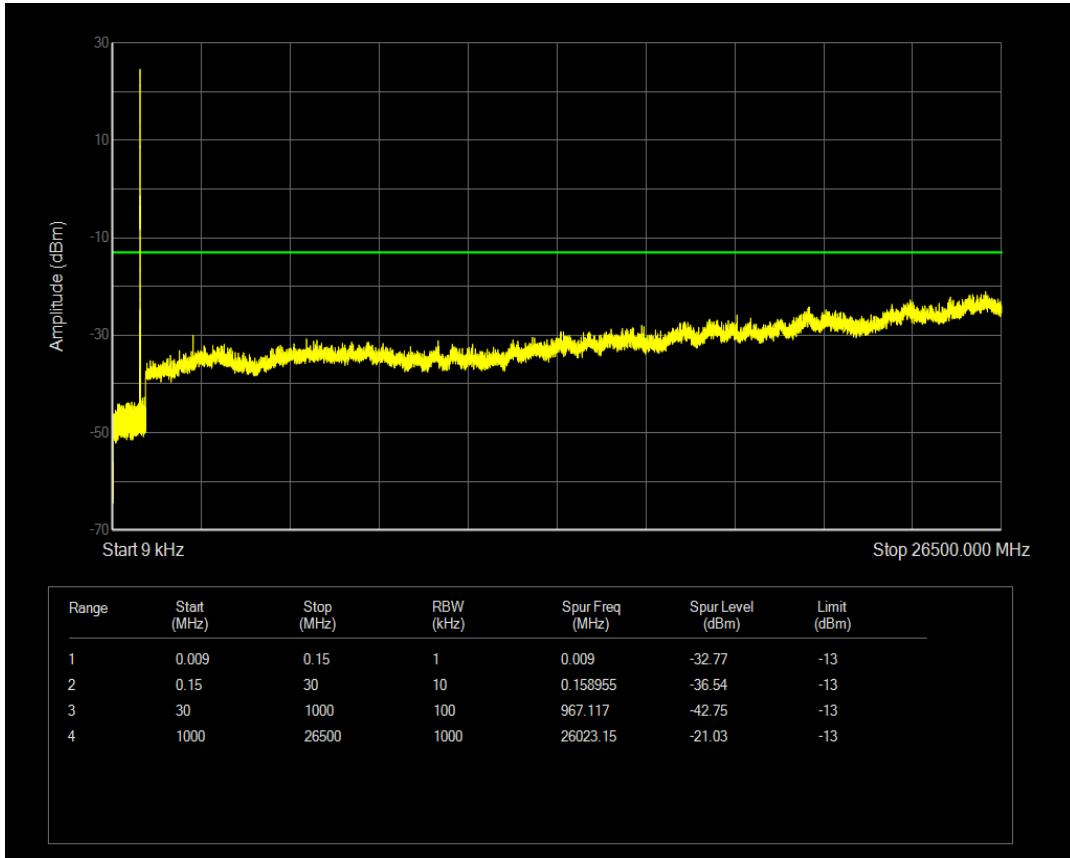

Band5 QPSK BW=3MHz Channel=20415 RB Size=15 Position=#0

Band5 QAM16 BW=3MHz Channel=20415 RB Size=1 Position=#0

Band5 QAM16 BW=3MHz Channel=20415 RB Size=15 Position=#0

Band5 QPSK BW=3MHz Channel=20525 RB Size=1 Position=#0