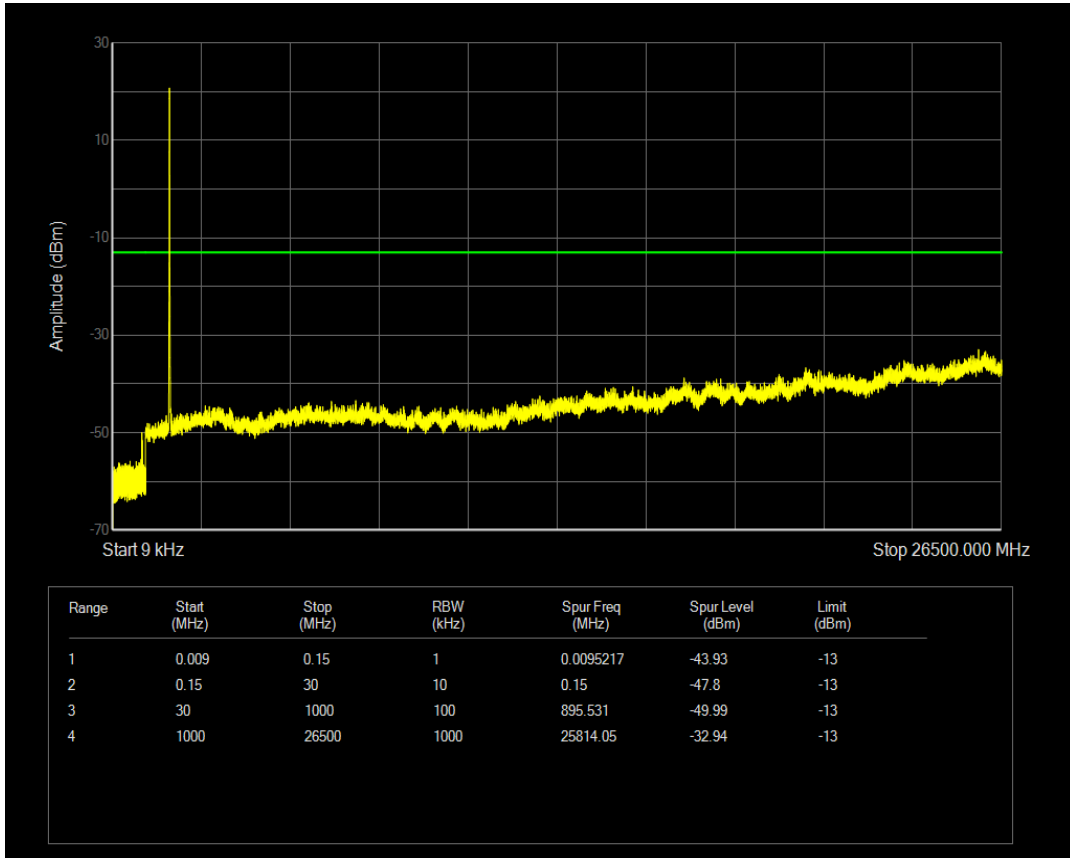

Band4 QPSK BW=10MHz Channel=20000 RB Size=50 Position=#0

Band4 QAM16 BW=10MHz Channel=20000 RB Size=1 Position=#0

Band4 QPSK BW=10MHz Channel=20175 RB Size=1 Position=#0

Band4 QAM16 BW=10MHz Channel=20000 RB Size=50 Position=#0

Band4 QPSK BW=10MHz Channel=20175 RB Size=50 Position=#0

Band4 QAM16 BW=10MHz Channel=20175 RB Size=50 Position=#0

Band4 QAM16 BW=10MHz Channel=20175 RB Size=1 Position=#0

Band4 QPSK BW=10MHz Channel=20350 RB Size=1 Position=#0