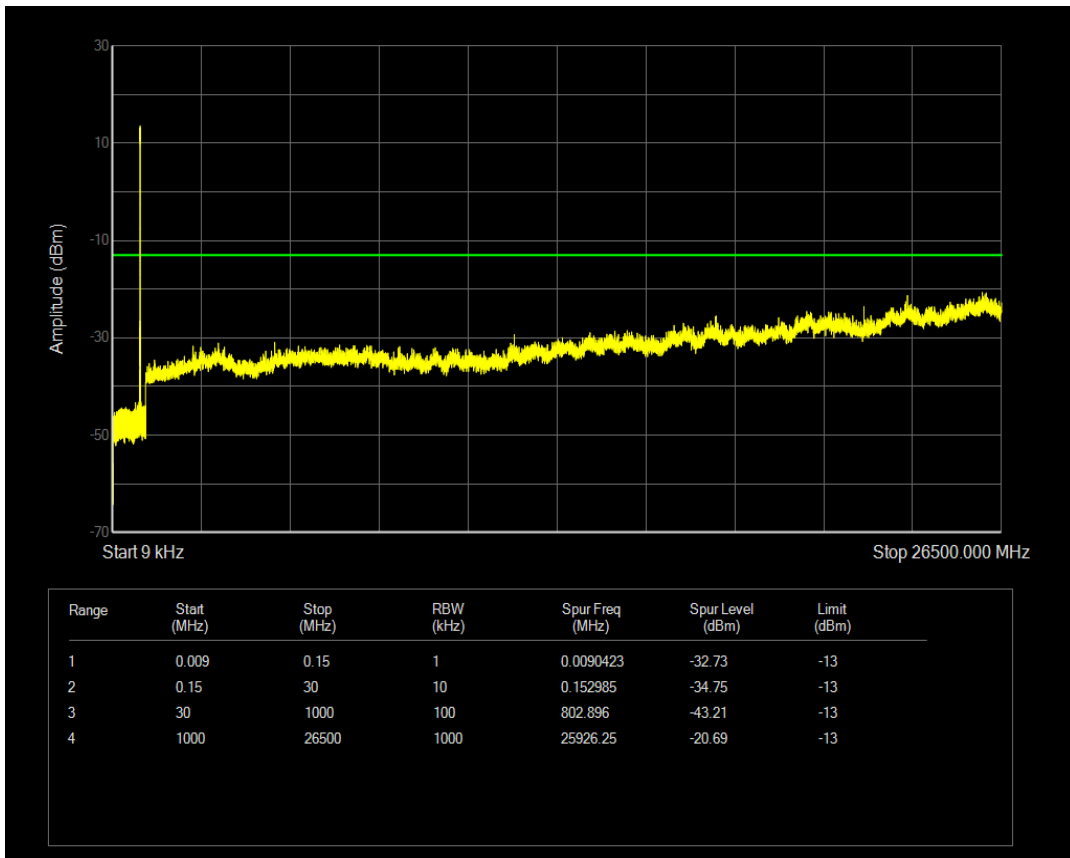

Band5 QPSK BW=5MHz Channel=20425 RB Size=25 Position=#0

Band5 QAM16 BW=5MHz Channel=20425 RB Size=25 Position=#0

Band5 QAM16 BW=5MHz Channel=20425 RB Size=1 Position=#0

Band5 QPSK BW=5MHz Channel=20525 RB Size=1 Position=#0

Band5 QAM16 BW=5MHz Channel=20525 RB Size=1 Position=#0

Band5 QPSK BW=5MHz Channel=20525 RB Size=25 Position=#0

Band5 QAM16 BW=5MHz Channel=20525 RB Size=25 Position=#0

Band5 QPSK BW=5MHz Channel=20625 RB Size=1 Position=#0