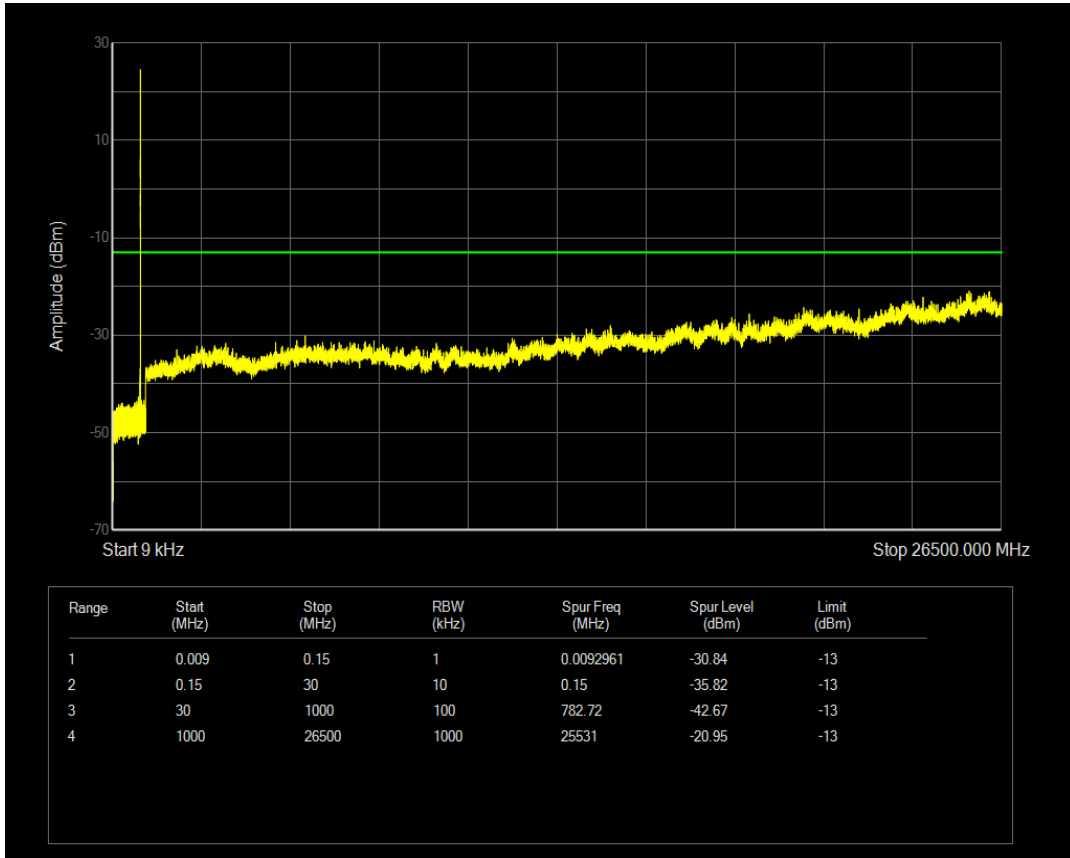

Band5 QPSK BW=3MHz Channel=20525 RB Size=15 Position=#0

Band5 QAM16 BW=3MHz Channel=20525 RB Size=1 Position=#0

Band5 QAM16 BW=3MHz Channel=20525 RB Size=15 Position=#0

Band5 QPSK BW=3MHz Channel=20635 RB Size=1 Position=#0