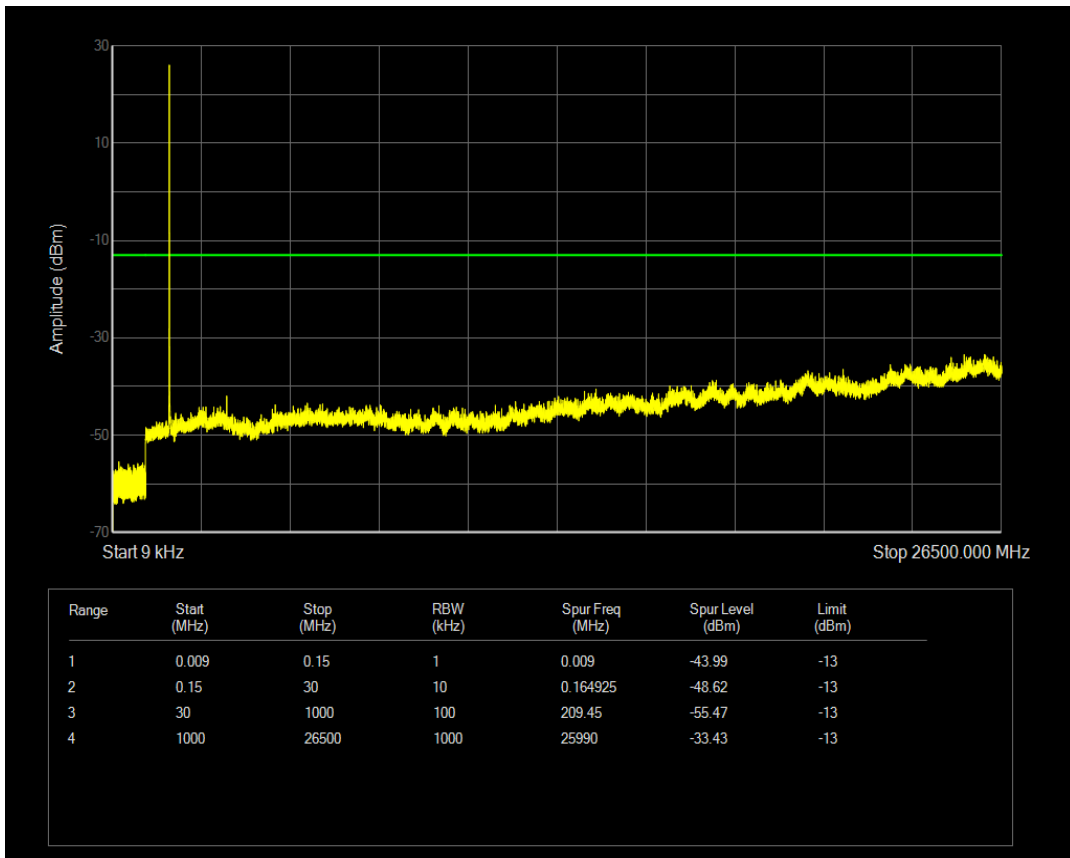

Band4 QAM16 BW=3MHz Channel=19965 RB Size=1 Position=#0

Band4 QPSK BW=3MHz Channel=20175 RB Size=1 Position=#0