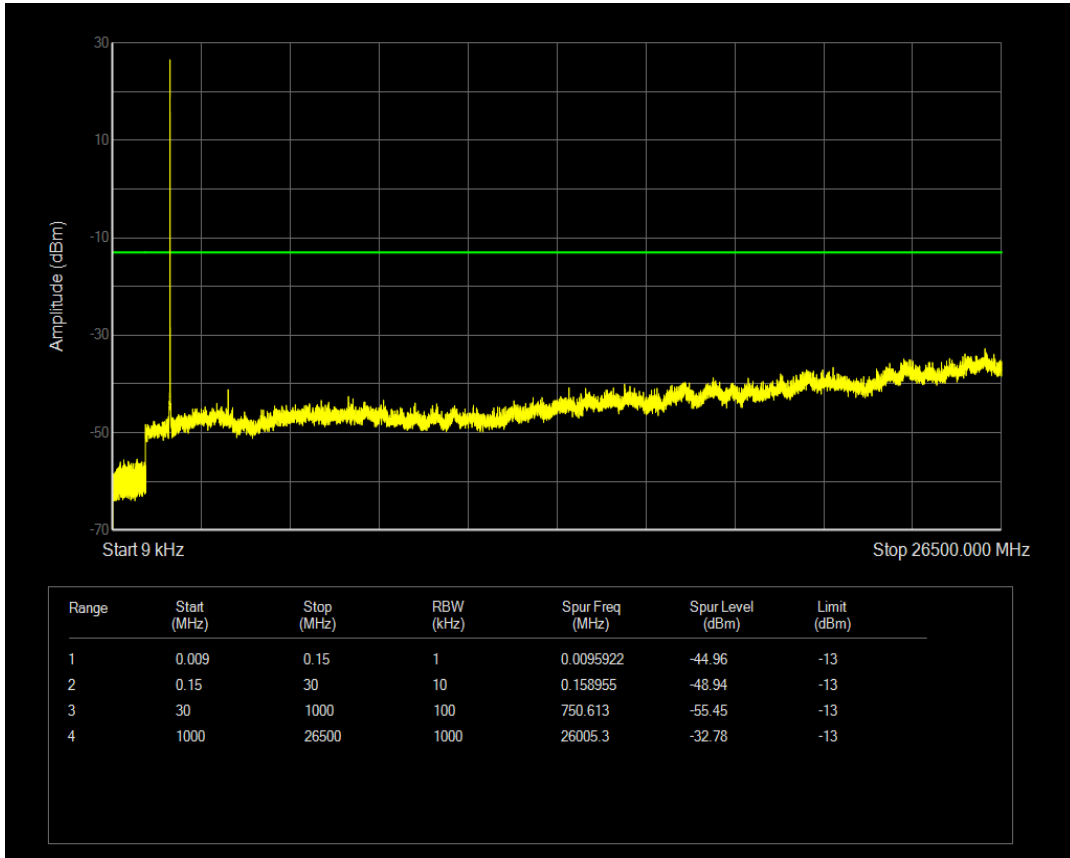

Band4 QAM16 BW=3MHz Channel=20175 RB Size=1 Position=#0

Band4 QAM16 BW=3MHz Channel=20175 RB Size=15 Position=#0