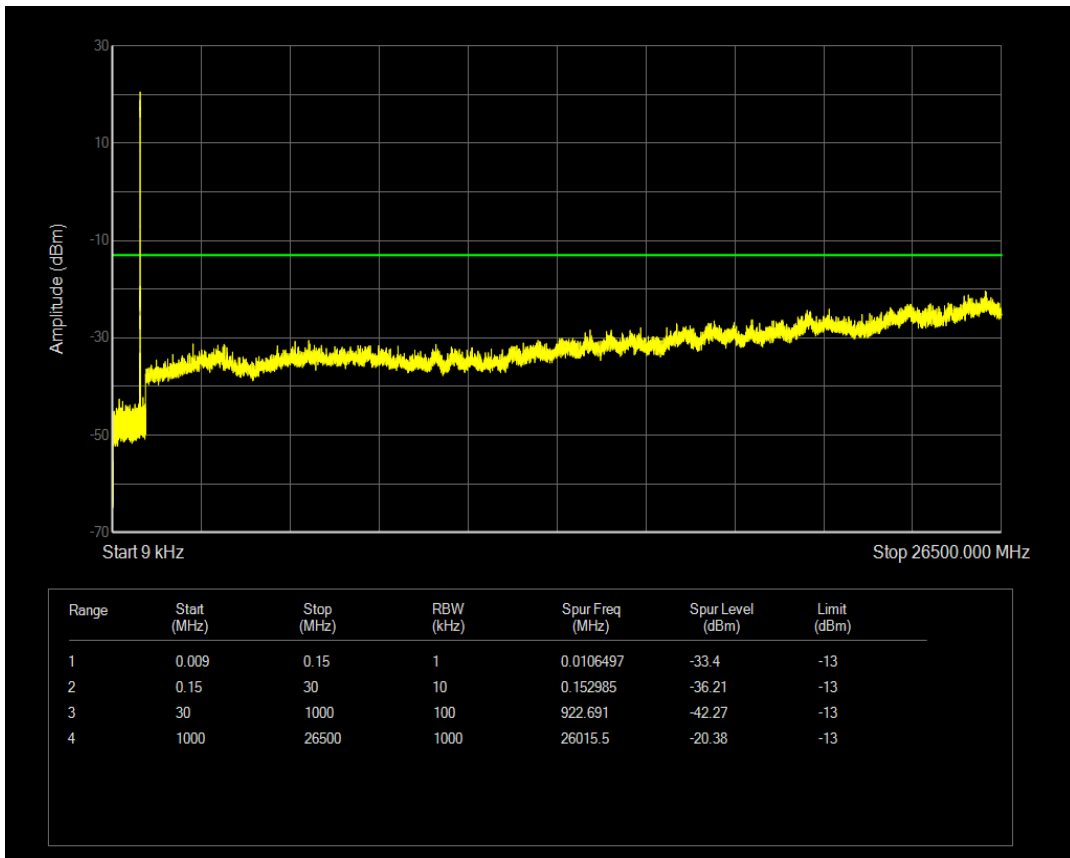

Band4 QPSK BW=20MHz Channel=20300 RB Size=100 Position=#0

Band4 QAM16 BW=20MHz Channel=20300 RB Size=1 Position=#0

Band4 QAM16 BW=20MHz Channel=20300 RB Size=100 Position=#0

Band5 QPSK BW=1.4MHz Channel=20407 RB Size=6 Position=#0

Band5 QPSK BW=1.4MHz Channel=20407 RB Size=1 Position=#0

Band5 QAM16 BW=1.4MHz Channel=20407 RB Size=1 Position=#0

Band5 QAM16 BW=1.4MHz Channel=20407 RB Size=6 Position=#0

Band5 QPSK BW=1.4MHz Channel=20525 RB Size=1 Position=#0

Band5 QPSK BW=1.4MHz Channel=20525 RB Size=6 Position=#0

Band5 QAM16 BW=1.4MHz Channel=20525 RB Size=1 Position=#0

Band5 QAM16 BW=1.4MHz Channel=20525 RB Size=6 Position=#0

Band5 QPSK BW=1.4MHz Channel=20643 RB Size=1 Position=#0