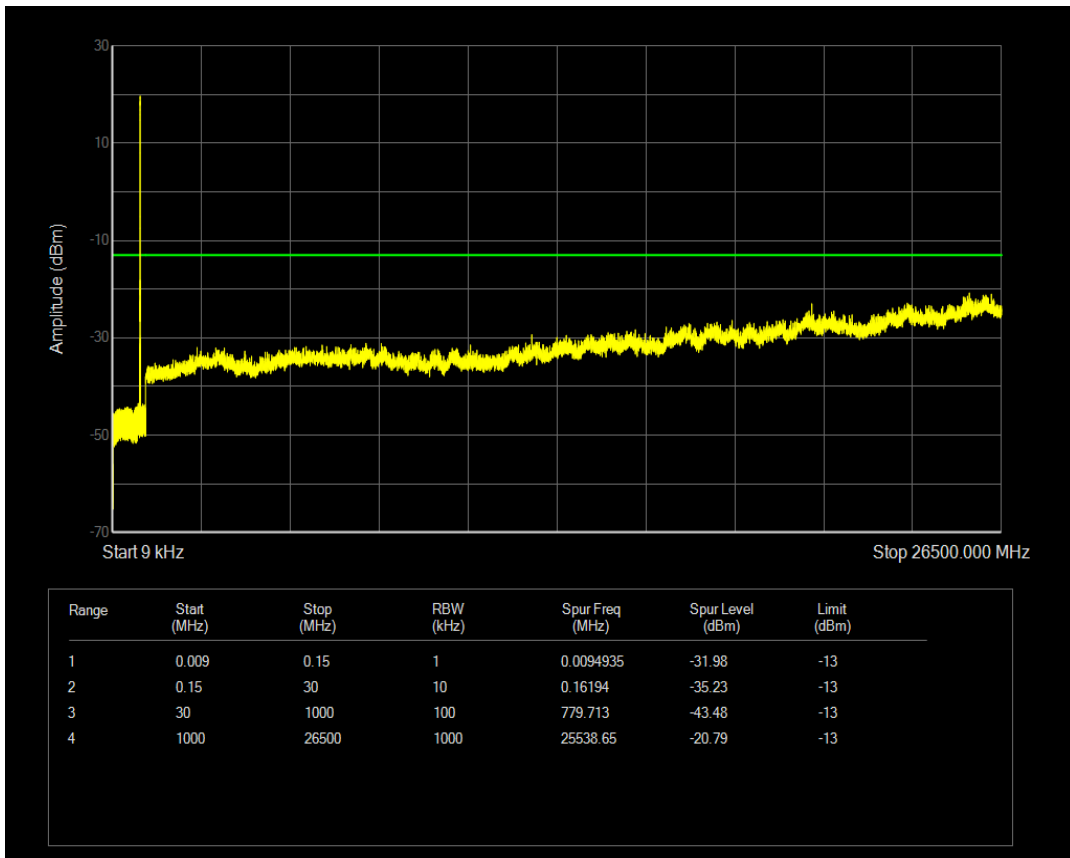

Band4 QPSK BW=20MHz Channel=20300 RB Size=100 Position=#0

Band4 QAM16 BW=20MHz Channel=20300 RB Size=1 Position=#0

Band4 QAM16 BW=20MHz Channel=20300 RB Size=100 Position=#0

Band5 QPSK BW=1.4MHz Channel=20407 RB Size=6 Position=#0

Band5 QPSK BW=1.4MHz Channel=20407 RB Size=1 Position=#0

Band5 QAM16 BW=1.4MHz Channel=20407 RB Size=1 Position=#0

Band5 QAM16 BW=1.4MHz Channel=20407 RB Size=6 Position=#0

Band5 QPSK BW=1.4MHz Channel=20525 RB Size=1 Position=#0

Band5 QPSK BW=1.4MHz Channel=20525 RB Size=6 Position=#0

Band5 QAM16 BW=1.4MHz Channel=20525 RB Size=1 Position=#0

Band5 QAM16 BW=1.4MHz Channel=20525 RB Size=6 Position=#0

Band5 QPSK BW=1.4MHz Channel=20643 RB Size=1 Position=#0