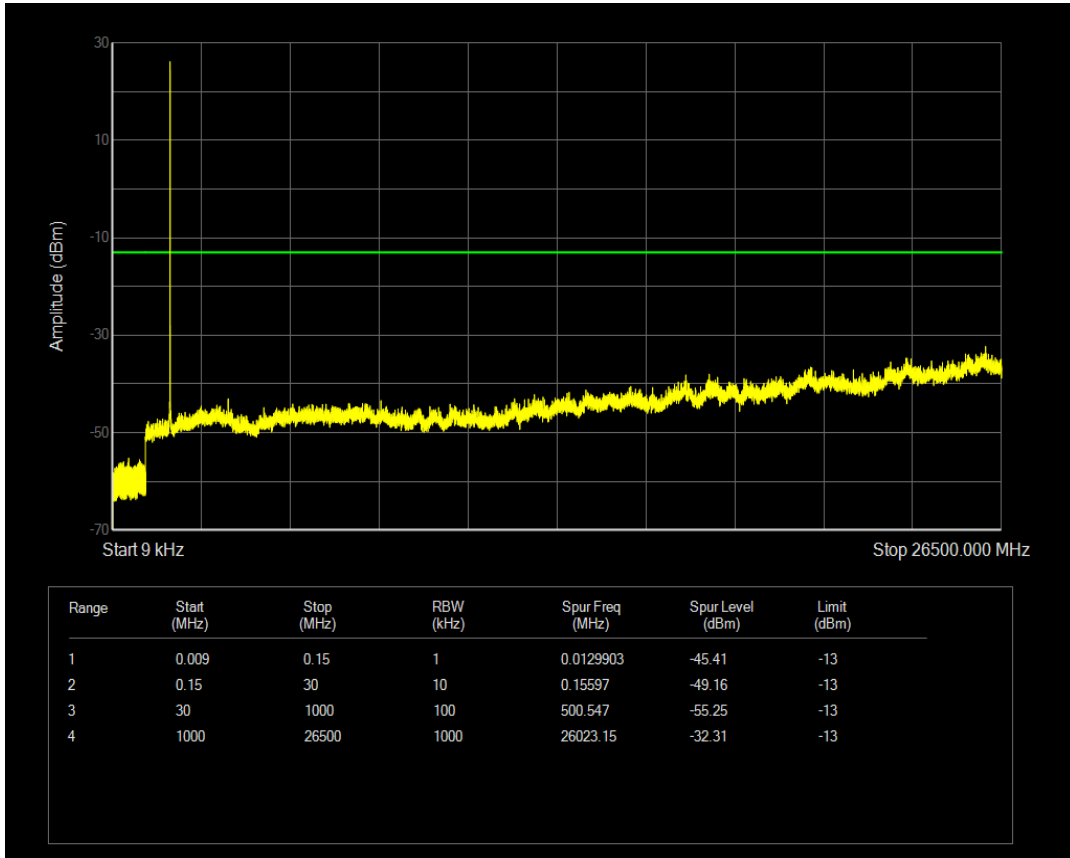

Band4 QAM16 BW=1.4MHz Channel=19957 RB Size=1 Position=#0

Band4 QPSK BW=1.4MHz Channel=19957 RB Size=6 Position=#0

Band4 QAM16 BW=1.4MHz Channel=19957 RB Size=6 Position=#0

Band4 QPSK BW=1.4MHz Channel=20175 RB Size=1 Position=#0

Band4 QPSK BW=1.4MHz Channel=20175 RB Size=6 Position=#0

Band4 QAM16 BW=1.4MHz Channel=20175 RB Size=6 Position=#0

Band4 QAM16 BW=1.4MHz Channel=20175 RB Size=1 Position=#0

Band4 QPSK BW=1.4MHz Channel=20393 RB Size=6 Position=#0