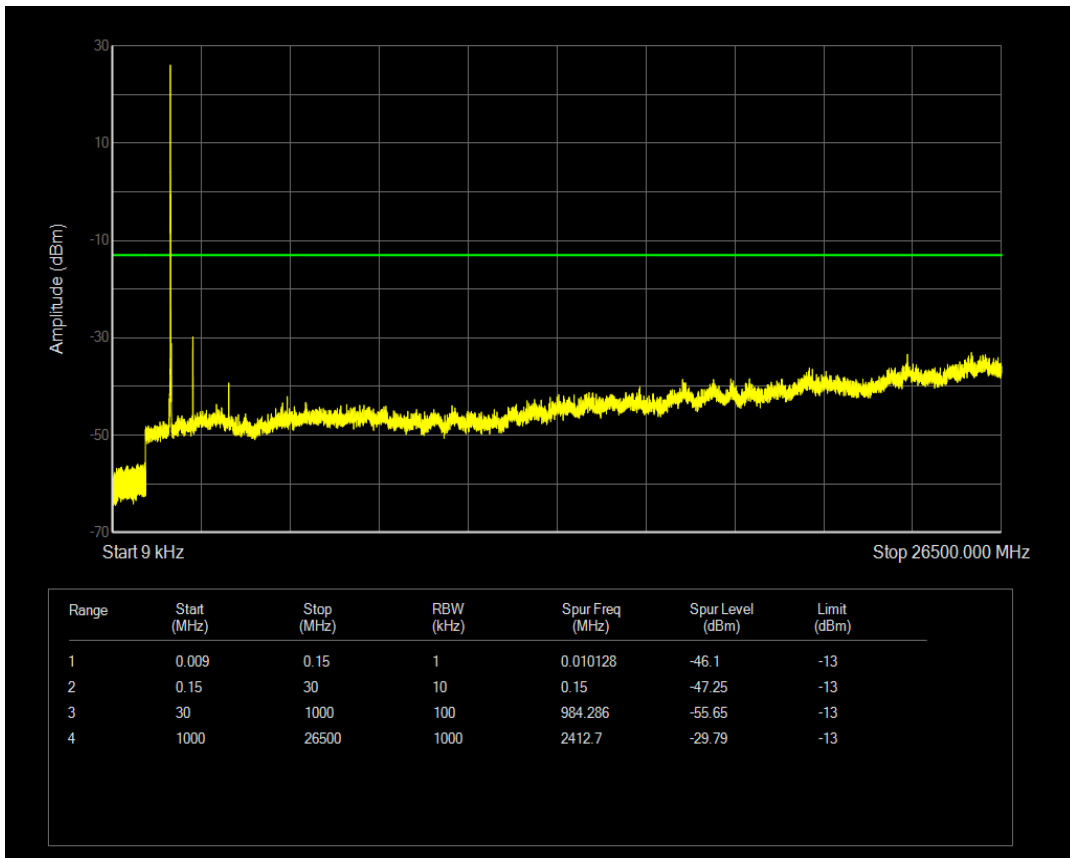

Band4 QAM16 BW=15MHz Channel=20325 RB Size=1 Position=#0

Band4 QPSK BW=20MHz Channel=20050 RB Size=1 Position=#0