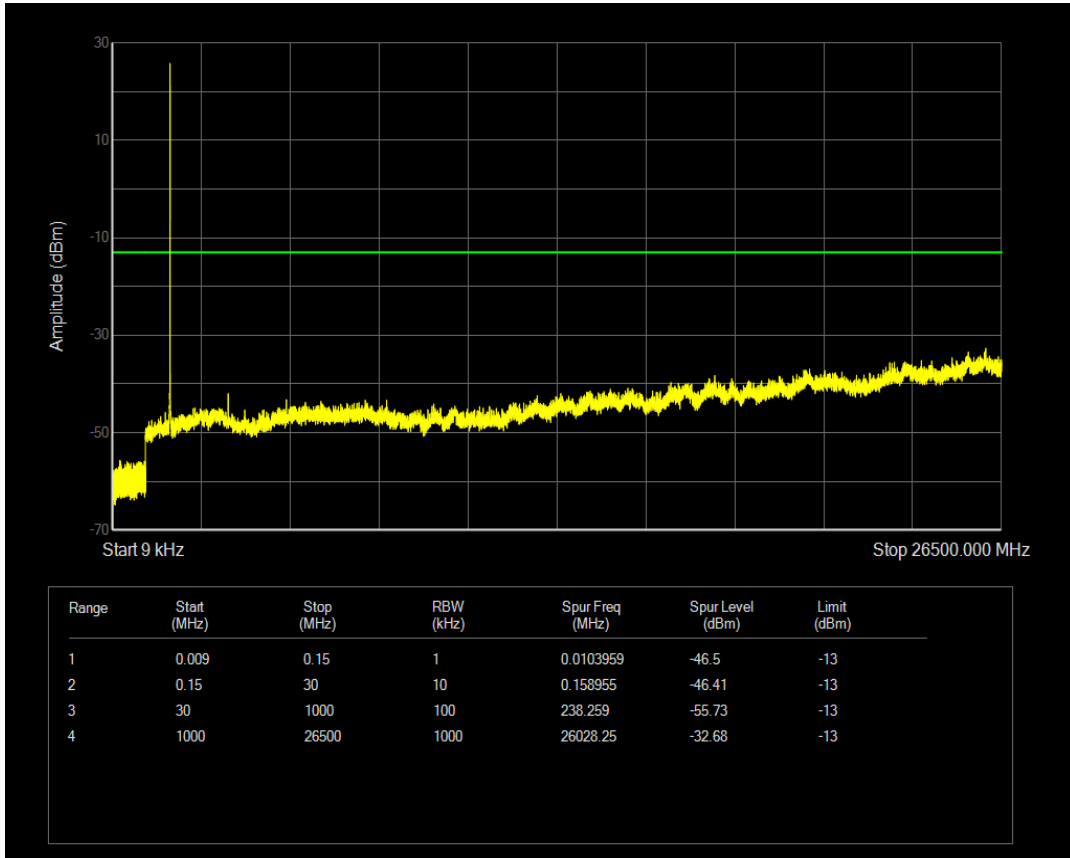

Band4 QAM16 BW=1.4MHz Channel=19957 RB Size=1 Position=#0

Band4 QPSK BW=1.4MHz Channel=19957 RB Size=6 Position=#0

Band4 QAM16 BW=1.4MHz Channel=19957 RB Size=6 Position=#0

Band4 QPSK BW=1.4MHz Channel=20175 RB Size=1 Position=#0

Band4 QPSK BW=1.4MHz Channel=20175 RB Size=6 Position=#0

Band4 QAM16 BW=1.4MHz Channel=20175 RB Size=6 Position=#0

Band4 QAM16 BW=1.4MHz Channel=20175 RB Size=1 Position=#0

Band4 QPSK BW=1.4MHz Channel=20393 RB Size=6 Position=#0