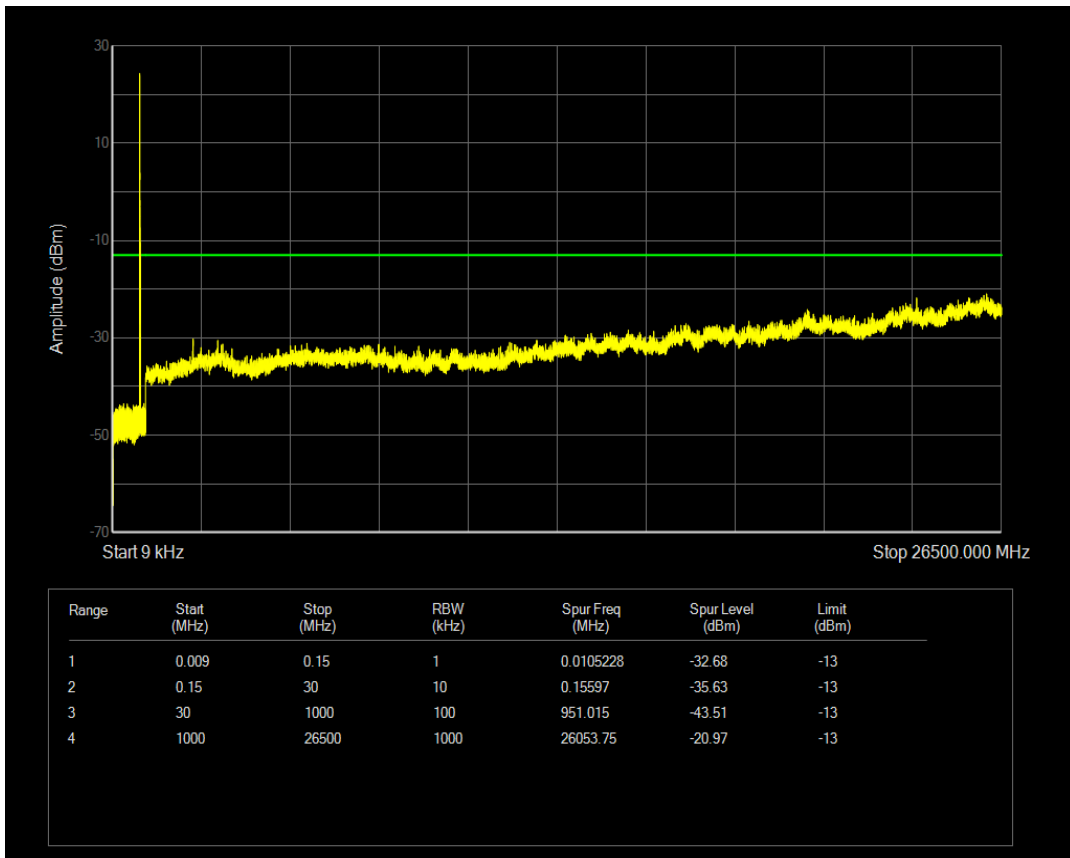

Band5 QPSK BW=5MHz Channel=20625 RB Size=25 Position=#0

Band5 QAM16 BW=5MHz Channel=20625 RB Size=25 Position=#0

Band5 QAM16 BW=5MHz Channel=20625 RB Size=1 Position=#0

Band5 QPSK BW=10MHz Channel=20450 RB Size=1 Position=#0

Band5 QAM16 BW=10MHz Channel=20450 RB Size=1 Position=#0

Band5 QPSK BW=10MHz Channel=20450 RB Size=50 Position=#0

Band5 QAM16 BW=10MHz Channel=20450 RB Size=50 Position=#0

Band5 QPSK BW=10MHz Channel=20525 RB Size=50 Position=#0