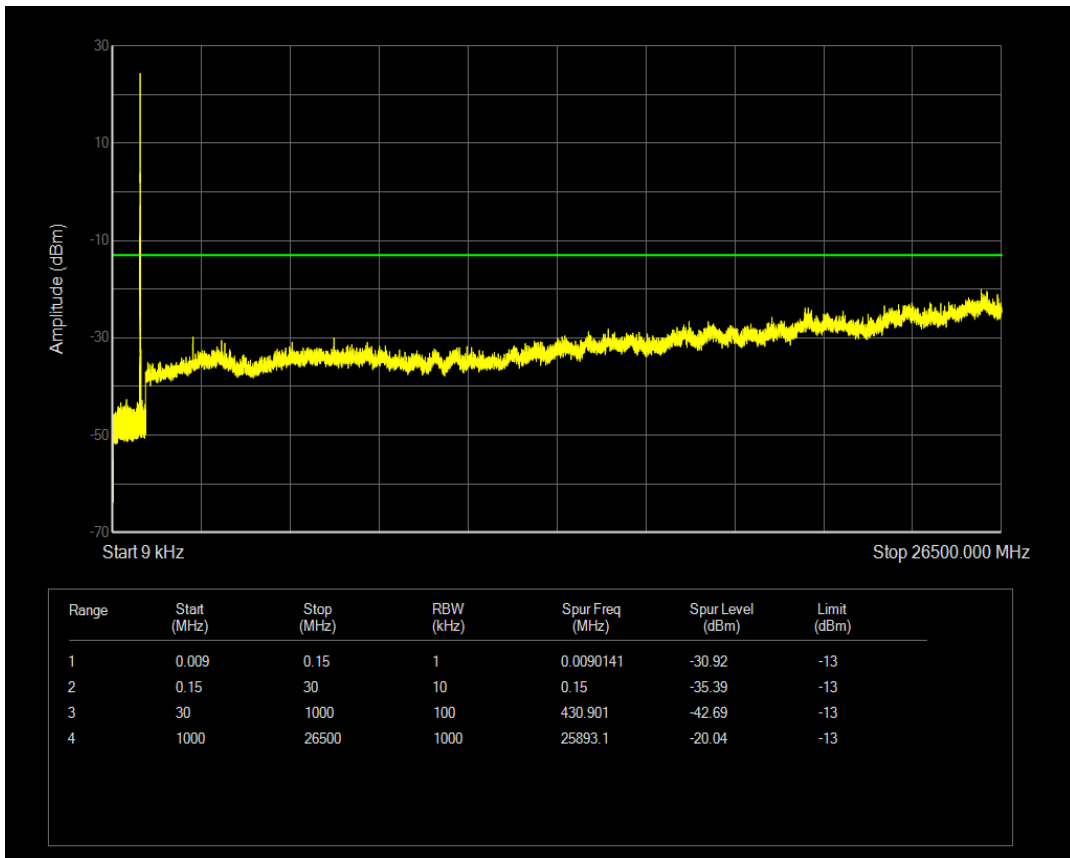

Band5 QPSK BW=5MHz Channel=20625 RB Size=25 Position=#0

Band5 QAM16 BW=5MHz Channel=20625 RB Size=25 Position=#0

Band5 QAM16 BW=5MHz Channel=20625 RB Size=1 Position=#0

Band5 QPSK BW=10MHz Channel=20450 RB Size=1 Position=#0

Band5 QAM16 BW=10MHz Channel=20450 RB Size=1 Position=#0

Band5 QPSK BW=10MHz Channel=20450 RB Size=50 Position=#0

Band5 QAM16 BW=10MHz Channel=20450 RB Size=50 Position=#0

Band5 QPSK BW=10MHz Channel=20525 RB Size=50 Position=#0

Band5 QPSK BW=10MHz Channel=20525 RB Size=1 Position=#0

Band5 QAM16 BW=10MHz Channel=20525 RB Size=1 Position=#0

Band5 QPSK BW=10MHz Channel=20600 RB Size=1 Position=#0

Band5 QAM16 BW=10MHz Channel=20525 RB Size=50 Position=#0