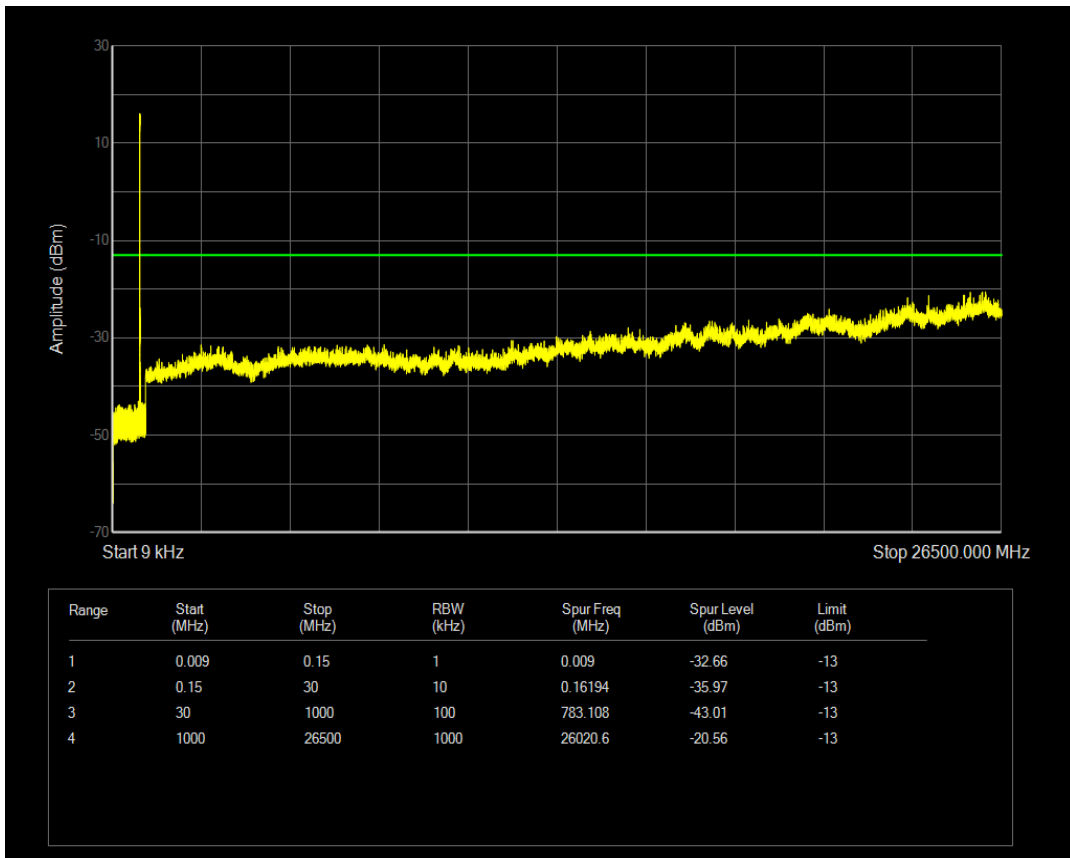

Band5 QPSK BW=1.4MHz Channel=20525 RB Size=6 Position=#0

Band5 QAM16 BW=1.4MHz Channel=20525 RB Size=1 Position=#0

Band5 QAM16 BW=1.4MHz Channel=20525 RB Size=6 Position=#0

Band5 QPSK BW=1.4MHz Channel=20643 RB Size=1 Position=#0

Band5 QAM16 BW=1.4MHz Channel=20643 RB Size=1 Position=#0

Band5 QPSK BW=1.4MHz Channel=20643 RB Size=6 Position=#0

Band5 QAM16 BW=1.4MHz Channel=20643 RB Size=6 Position=#0

Band5 QPSK BW=3MHz Channel=20415 RB Size=1 Position=#0

Band5 QPSK BW=3MHz Channel=20415 RB Size=15 Position=#0

Band5 QAM16 BW=3MHz Channel=20415 RB Size=1 Position=#0

Band5 QAM16 BW=3MHz Channel=20415 RB Size=15 Position=#0

Band5 QPSK BW=3MHz Channel=20525 RB Size=1 Position=#0