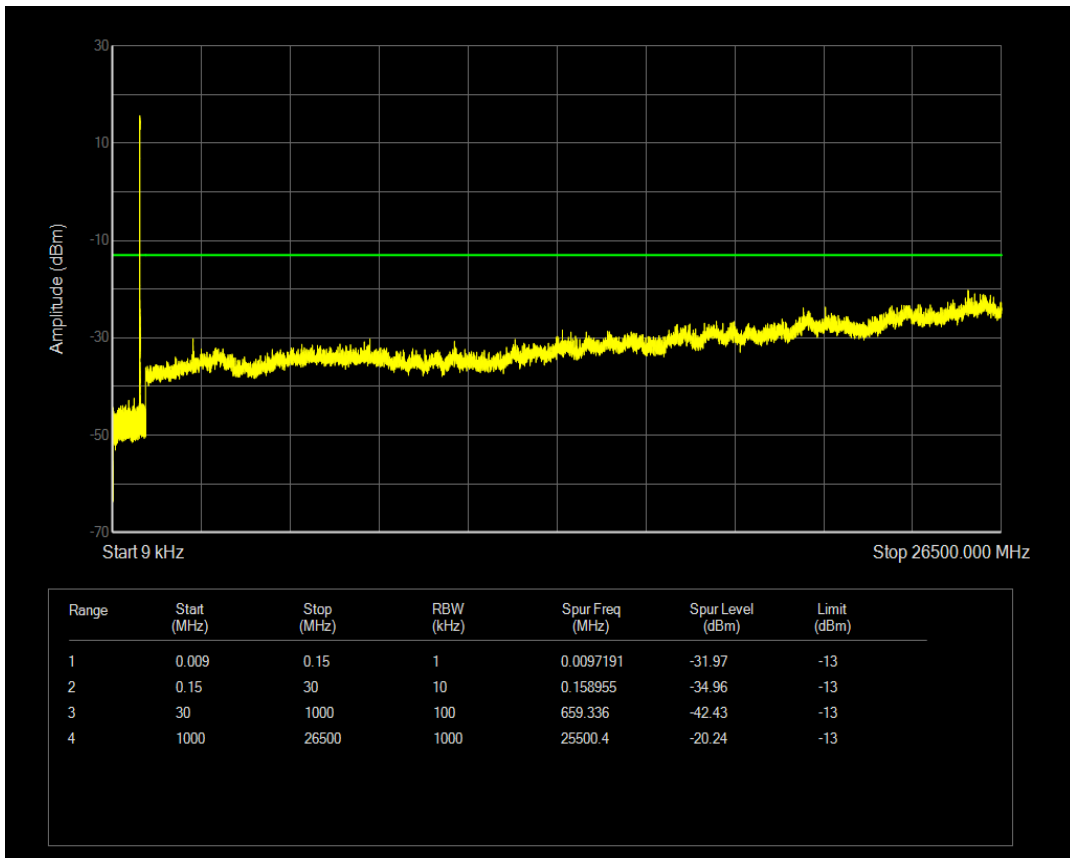

Band5 QAM16 BW=3MHz Channel=20415 RB Size=15 Position=#0

Band5 QPSK BW=3MHz Channel=20525 RB Size=1 Position=#0