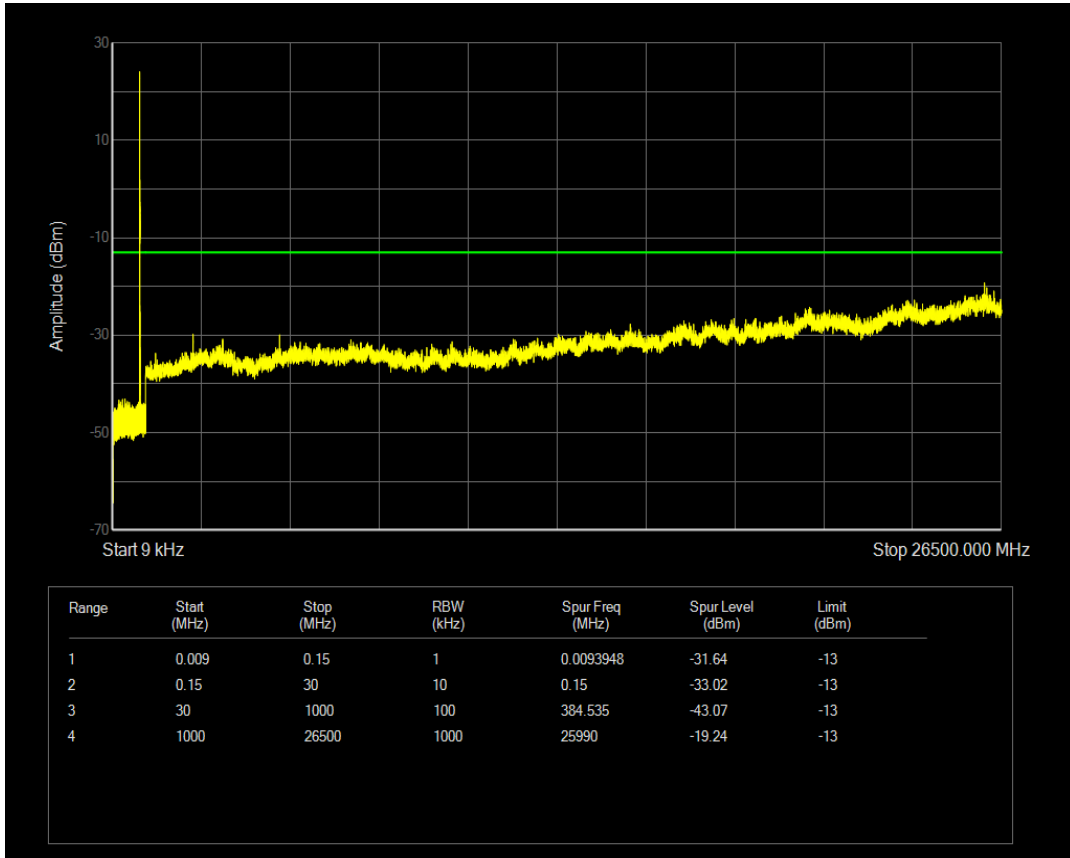

Band5 QAM16 BW=3MHz Channel=20415 RB Size=1 Position=#0

Band5 QAM16 BW=3MHz Channel=20415 RB Size=15 Position=#0