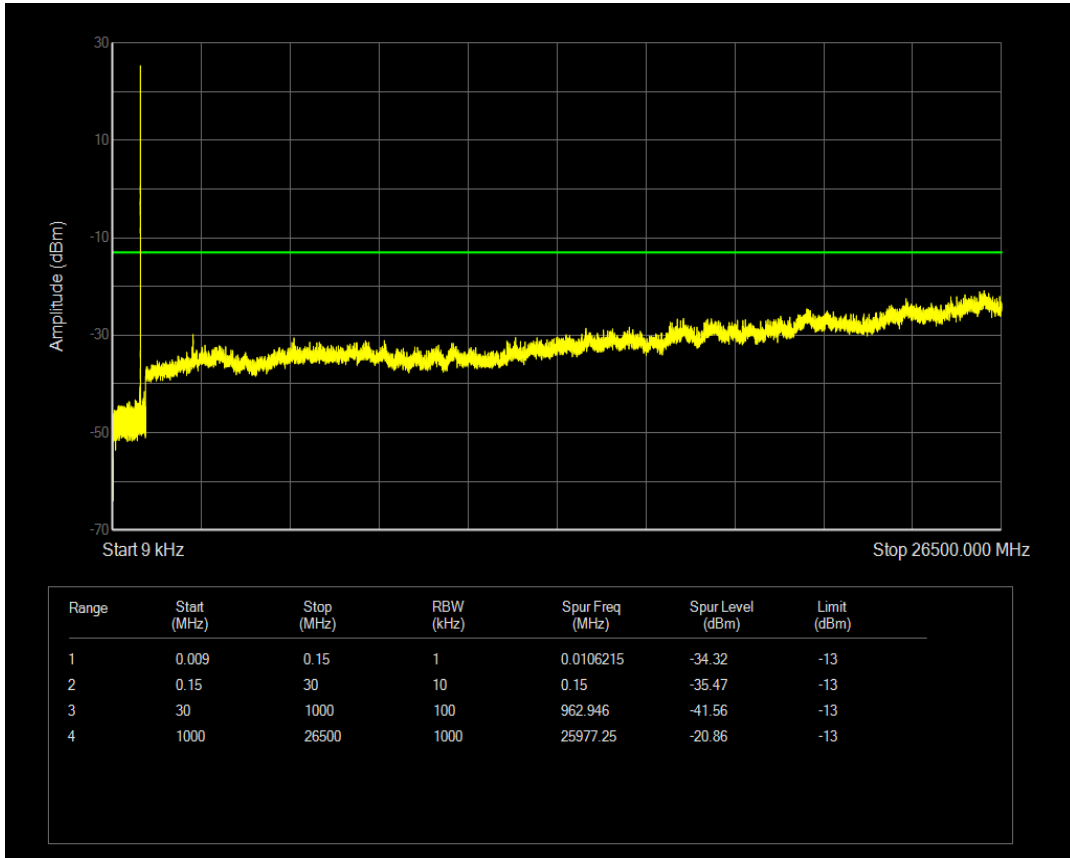

Band5 QPSK BW=3MHz Channel=20525 RB Size=15 Position=#0

Band5 QAM16 BW=3MHz Channel=20525 RB Size=1 Position=#0

Band5 QAM16 BW=3MHz Channel=20525 RB Size=15 Position=#0

Band5 QPSK BW=3MHz Channel=20635 RB Size=1 Position=#0

Band5 QPSK BW=3MHz Channel=20635 RB Size=15 Position=#0

Band5 QAM16 BW=3MHz Channel=20635 RB Size=1 Position=#0

Band5 QPSK BW=5MHz Channel=20425 RB Size=1 Position=#0

Band5 QAM16 BW=3MHz Channel=20635 RB Size=15 Position=#0