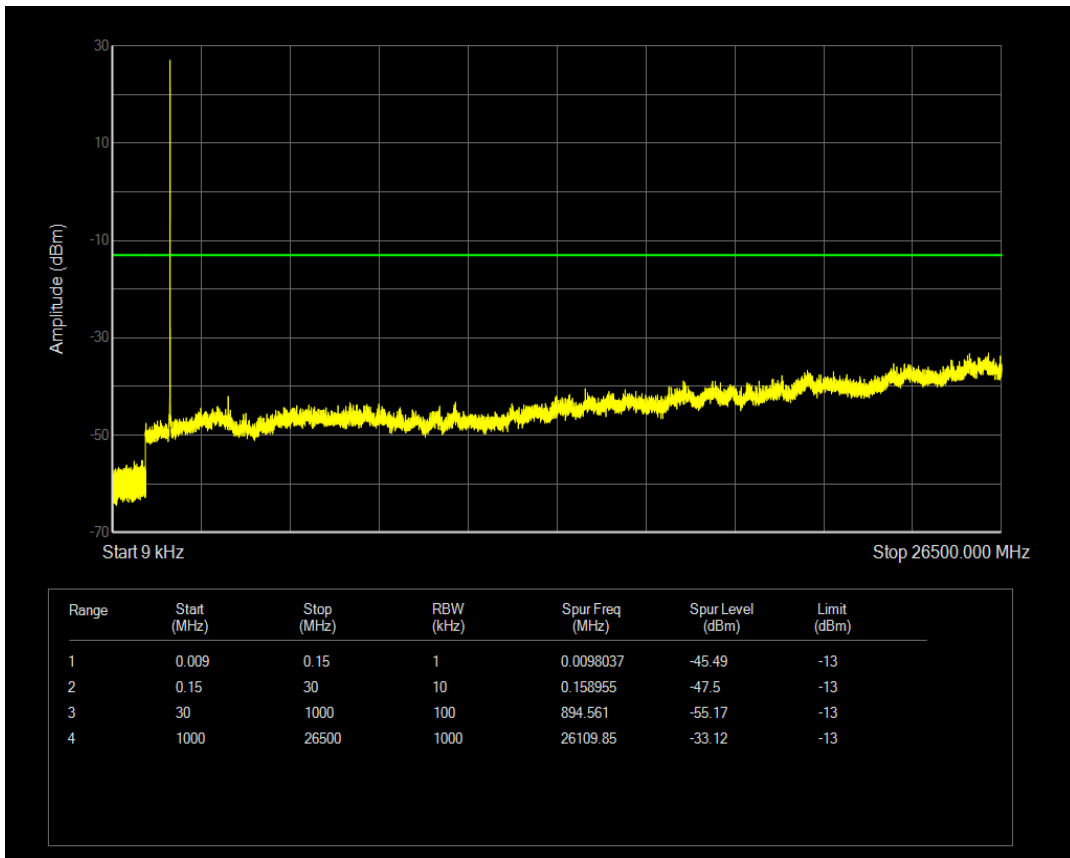

Band4 QAM16 BW=1.4MHz Channel=19957 RB Size=1 Position=#0

Band4 QPSK BW=1.4MHz Channel=19957 RB Size=6 Position=#0

Band4 QAM16 BW=1.4MHz Channel=19957 RB Size=6 Position=#0

Band4 QPSK BW=1.4MHz Channel=20175 RB Size=1 Position=#0

Band4 QPSK BW=1.4MHz Channel=20175 RB Size=6 Position=#0

Band4 QAM16 BW=1.4MHz Channel=20175 RB Size=6 Position=#0

Band4 QAM16 BW=1.4MHz Channel=20175 RB Size=1 Position=#0

Band4 QPSK BW=1.4MHz Channel=20393 RB Size=6 Position=#0