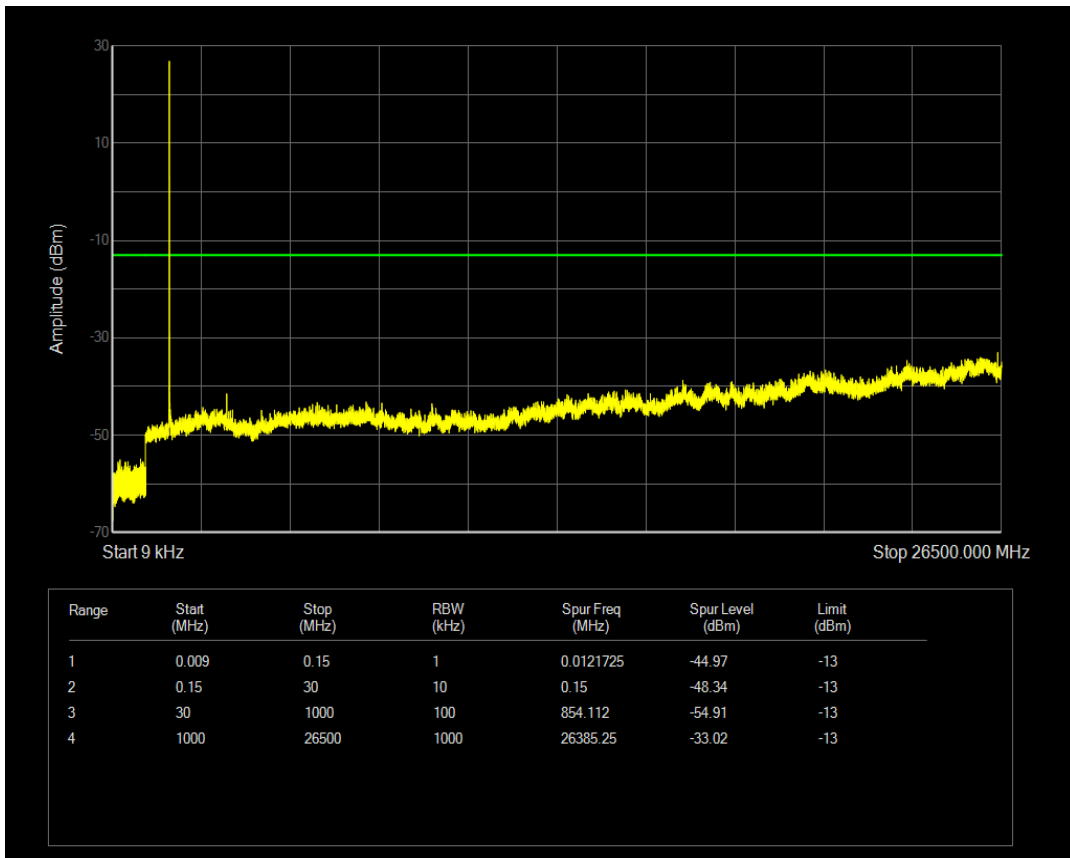

Band4 QPSK BW=1.4MHz Channel=20175 RB Size=6 Position=#0

Band4 QAM16 BW=1.4MHz Channel=20175 RB Size=6 Position=#0

Band4 QAM16 BW=1.4MHz Channel=20175 RB Size=1 Position=#0

Band4 QPSK BW=1.4MHz Channel=20393 RB Size=6 Position=#0

Band4 QPSK BW=1.4MHz Channel=20393 RB Size=1 Position=#0

Band4 QAM16 BW=1.4MHz Channel=20393 RB Size=1 Position=#0

Band4 QPSK BW=3MHz Channel=19965 RB Size=1 Position=#0

Band4 QAM16 BW=1.4MHz Channel=20393 RB Size=6 Position=#0