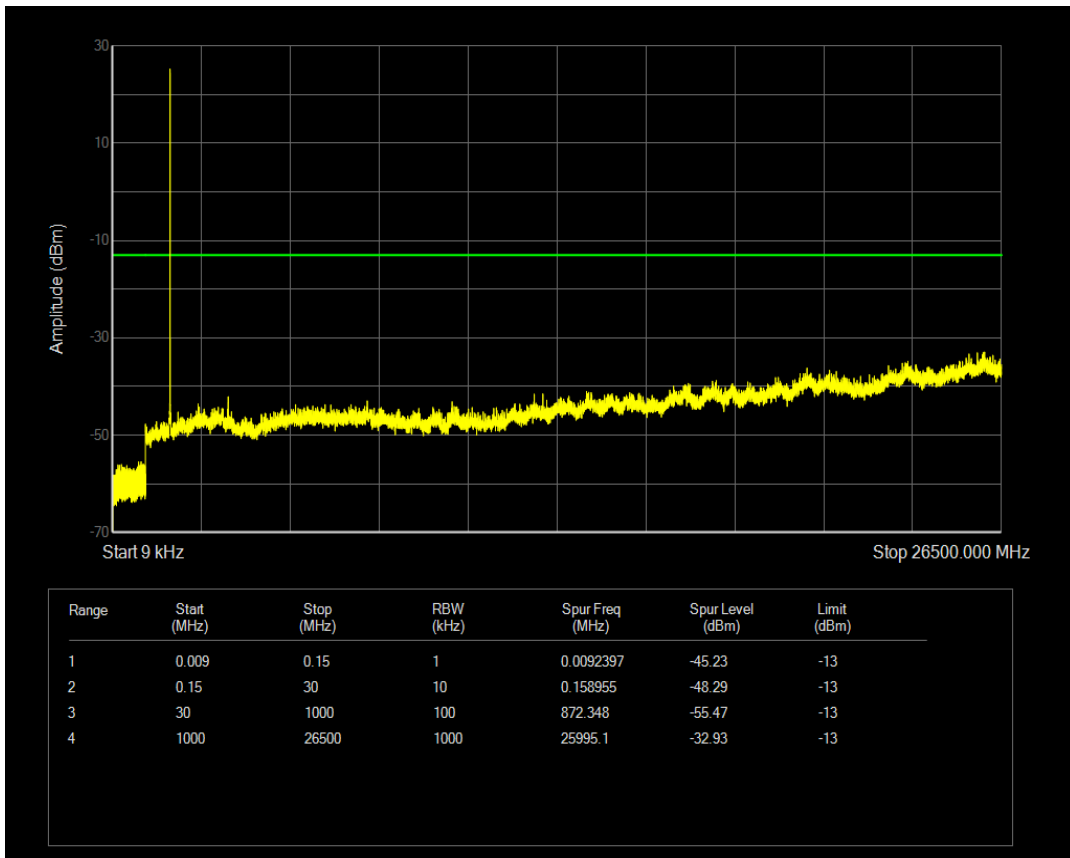

Band4 QAM16 BW=1.4MHz Channel=19957 RB Size=1 Position=#0

Band4 QPSK BW=1.4MHz Channel=19957 RB Size=6 Position=#0

Band4 QAM16 BW=1.4MHz Channel=19957 RB Size=6 Position=#0

Band4 QPSK BW=1.4MHz Channel=20175 RB Size=1 Position=#0

Band4 QPSK BW=1.4MHz Channel=20175 RB Size=6 Position=#0

Band4 QAM16 BW=1.4MHz Channel=20175 RB Size=6 Position=#0

Band4 QAM16 BW=1.4MHz Channel=20175 RB Size=1 Position=#0

Band4 QPSK BW=1.4MHz Channel=20393 RB Size=6 Position=#0