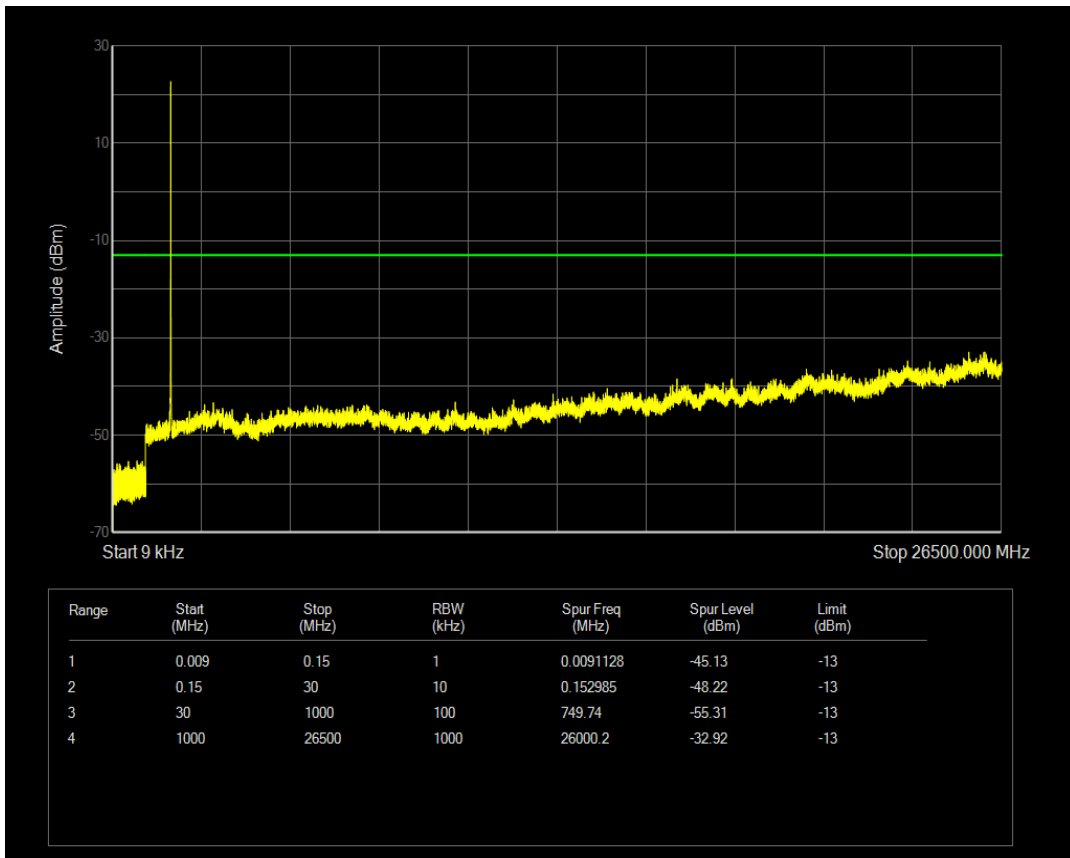

Band4 QAM16 BW=3MHz Channel=20385 RB Size=15 Position=#0

Band4 QPSK BW=5MHz Channel=19975 RB Size=1 Position=#0