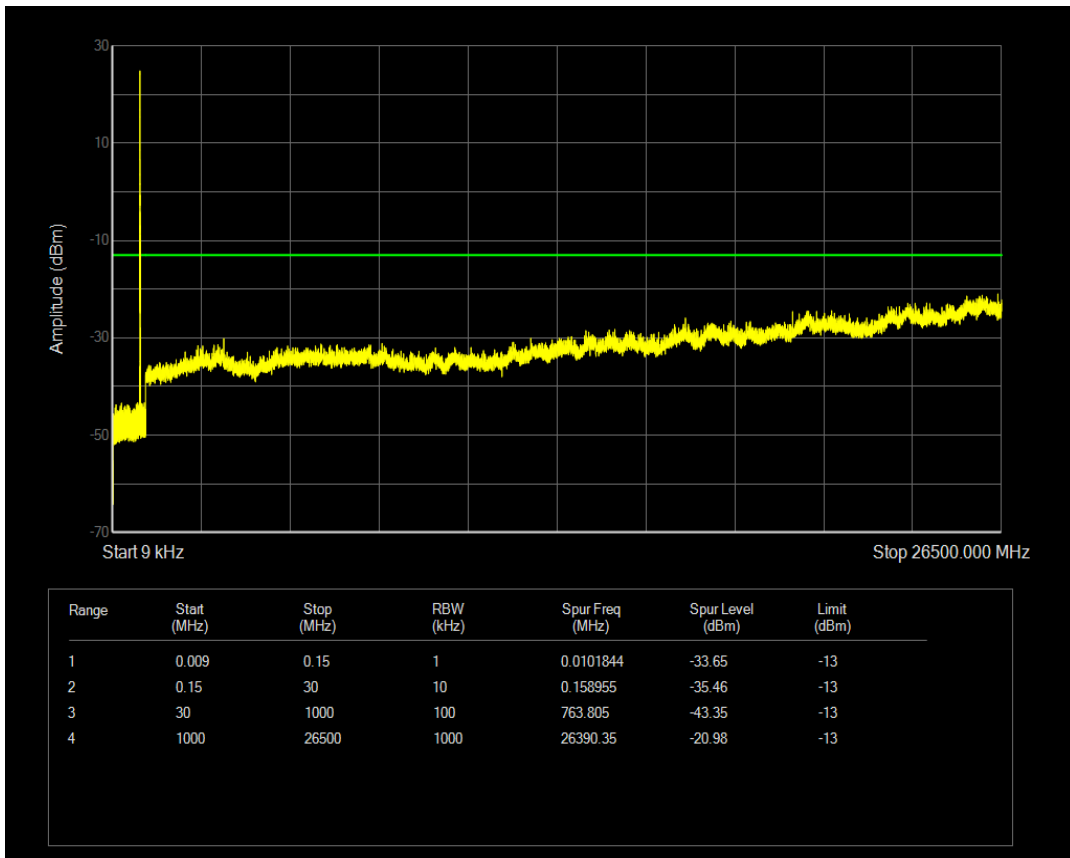

Band5 QPSK BW=5MHz Channel=20625 RB Size=25 Position=#0

Band5 QAM16 BW=5MHz Channel=20625 RB Size=25 Position=#0

Band5 QAM16 BW=5MHz Channel=20625 RB Size=1 Position=#0

Band5 QPSK BW=10MHz Channel=20450 RB Size=1 Position=#0

Band5 QAM16 BW=10MHz Channel=20450 RB Size=1 Position=#0

Band5 QPSK BW=10MHz Channel=20450 RB Size=50 Position=#0

Band5 QAM16 BW=10MHz Channel=20450 RB Size=50 Position=#0

Band5 QPSK BW=10MHz Channel=20525 RB Size=50 Position=#0

Band5 QPSK BW=10MHz Channel=20525 RB Size=1 Position=#0

Band5 QAM16 BW=10MHz Channel=20525 RB Size=1 Position=#0

Band5 QPSK BW=10MHz Channel=20600 RB Size=1 Position=#0

Band5 QAM16 BW=10MHz Channel=20525 RB Size=50 Position=#0