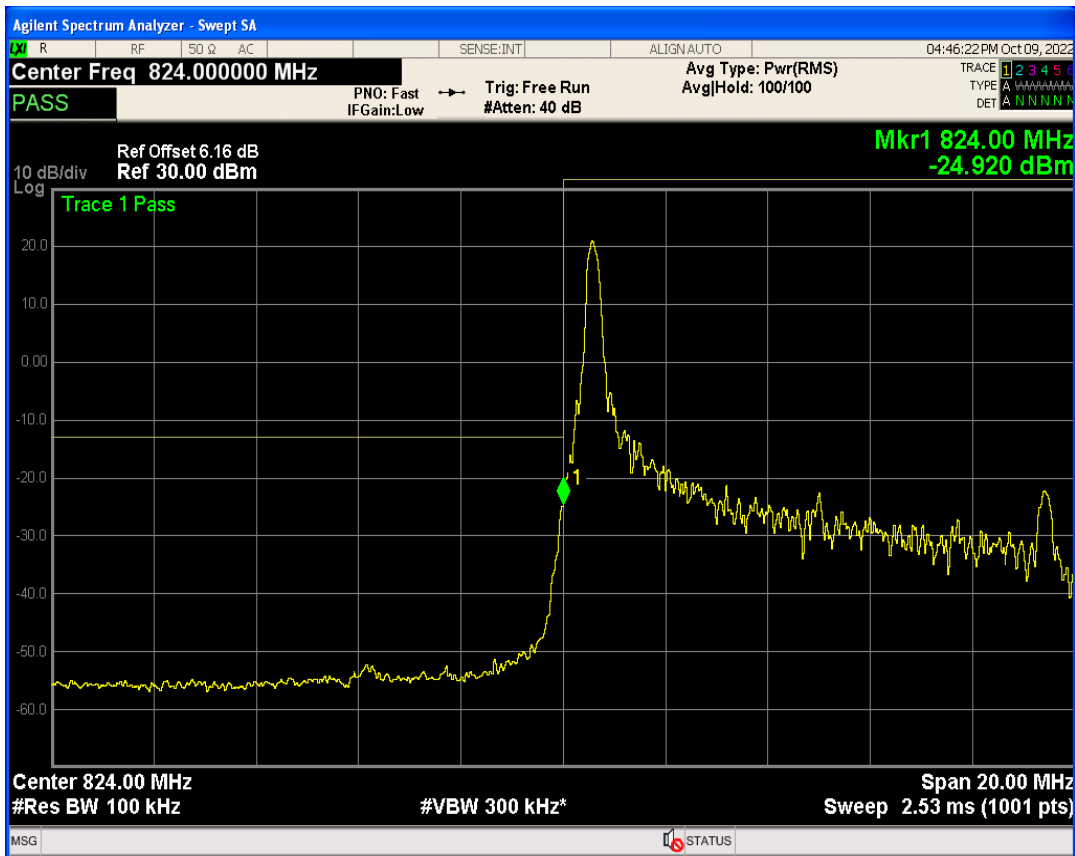

Band5 QPSK BW=10MHz Channel=20450 RB Size=1 Position=#0

Band5 QPSK BW=10MHz Channel=20450 RB Size=1 Position=#Max