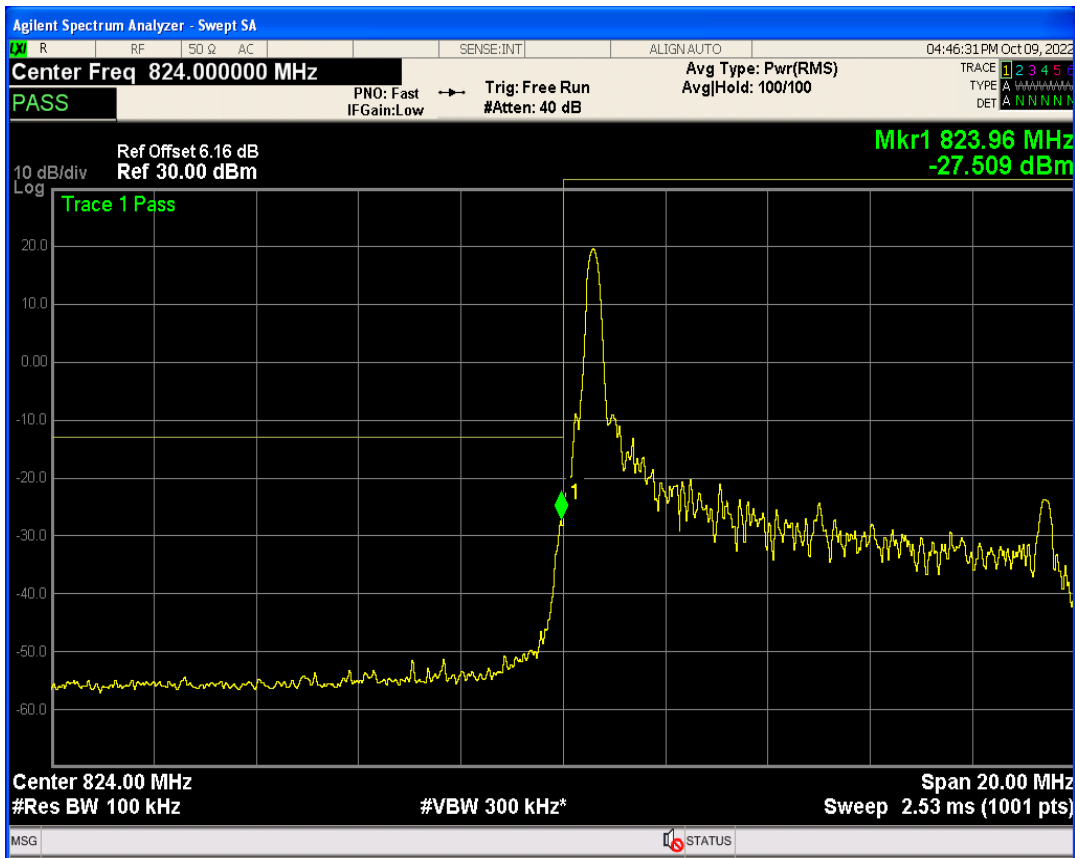

Band5 QAM16 BW=10MHz Channel=20450 RB Size=1 Position=#0

Band5 QAM16 BW=10MHz Channel=20450 RB Size=50 Position=#0