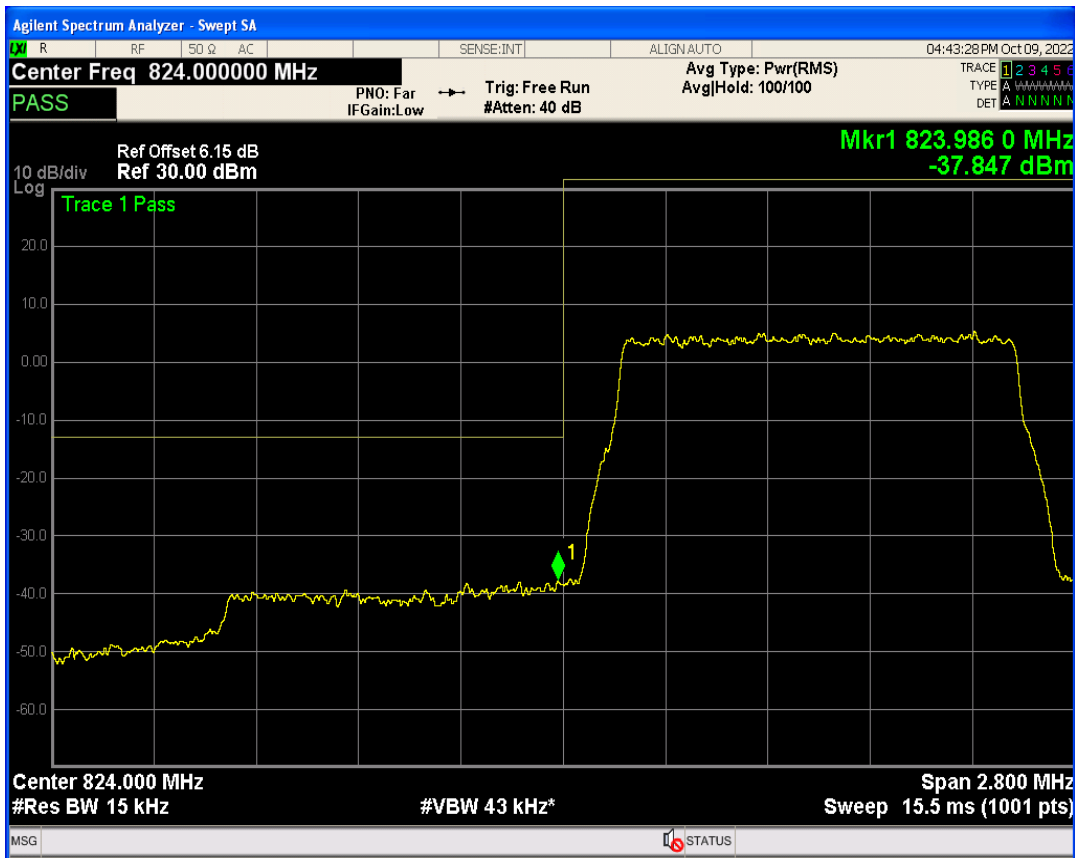

Band5 QPSK BW=1.4MHz Channel=20407 RB Size=6 Position=#0

Band5 QAM16 BW=1.4MHz Channel=20407 RB Size=1 Position=#0