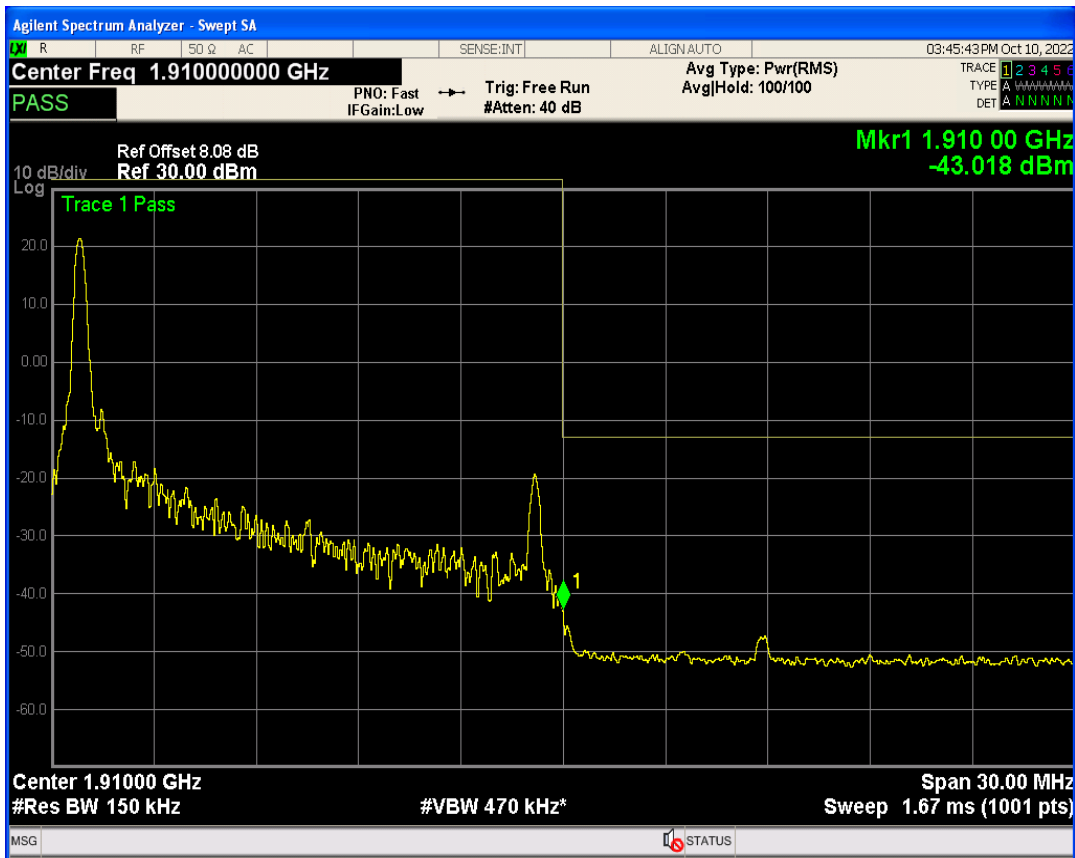

Band2 QAM16 BW=15MHz Channel=19125 RB Size=1 Position=#0

Band2 QAM16 BW=15MHz Channel=19125 RB Size=75 Position=#0