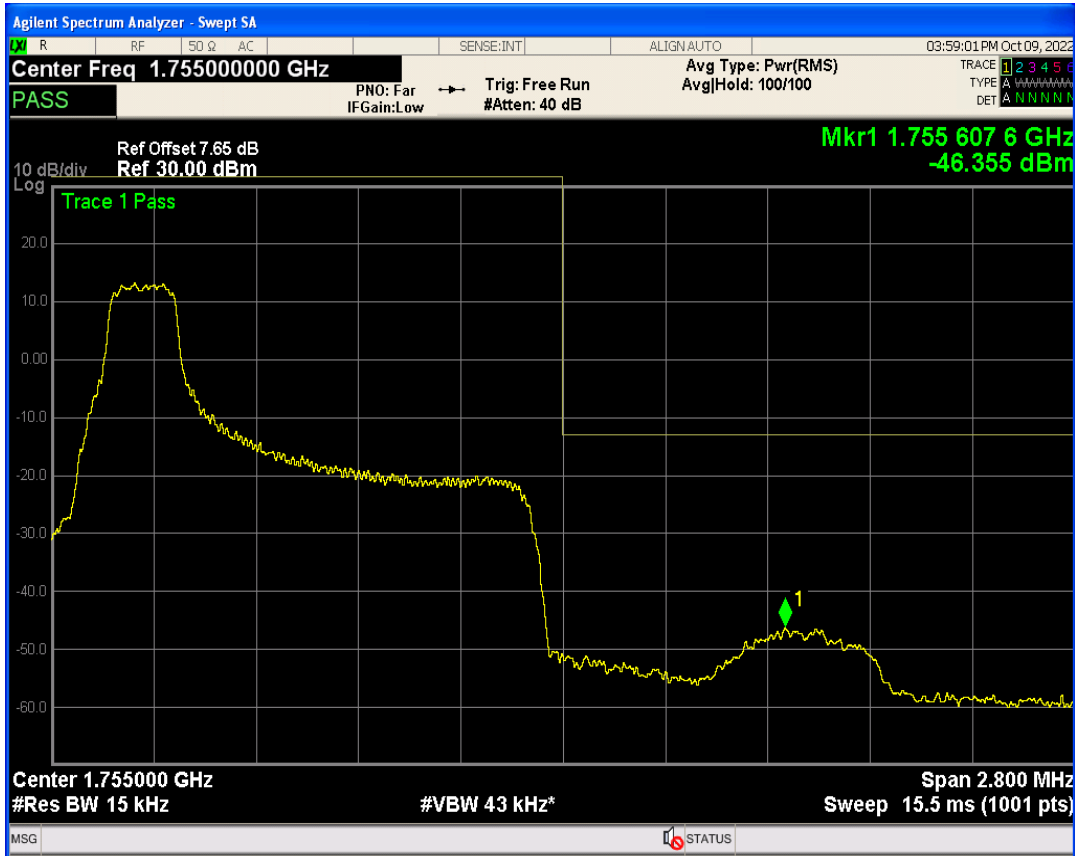

Band4 QAM16 BW=1.4MHz Channel=20393 RB Size=1 Position=#0

Band4 QAM16 BW=1.4MHz Channel=20393 RB Size=1 Position=#Max