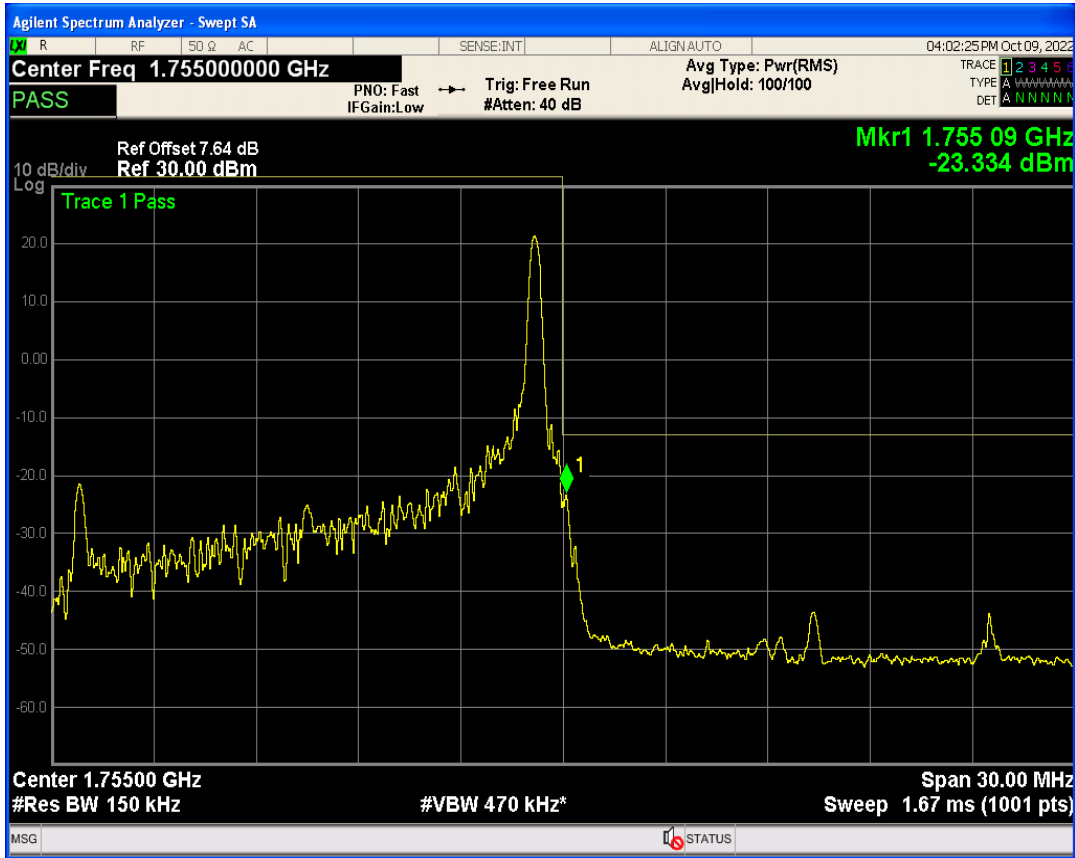

Band4 QAM16 BW=15MHz Channel=20325 RB Size=1 Position=#Max

Band4 QAM16 BW=15MHz Channel=20325 RB Size=1 Position=#0