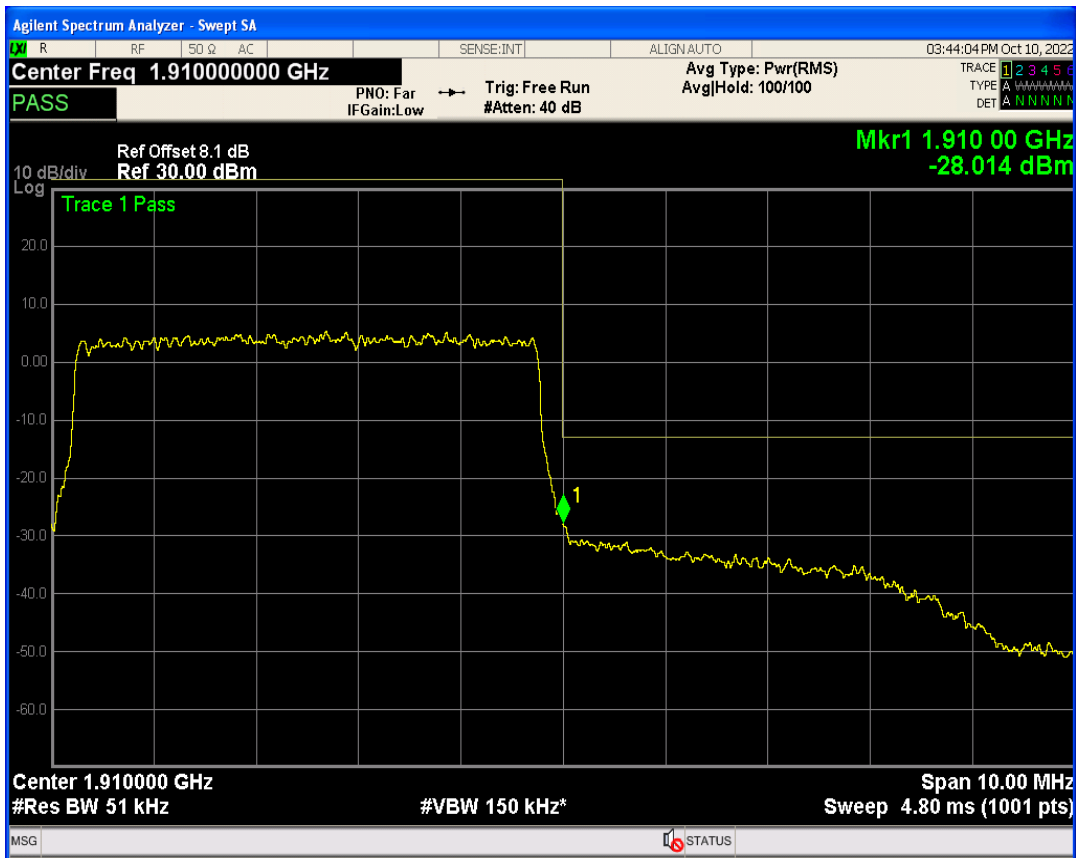

Band2 QPSK BW=5MHz Channel=19175 RB Size=25 Position=#0

Band2 QAM16 BW=5MHz Channel=19175 RB Size=1 Position=#0