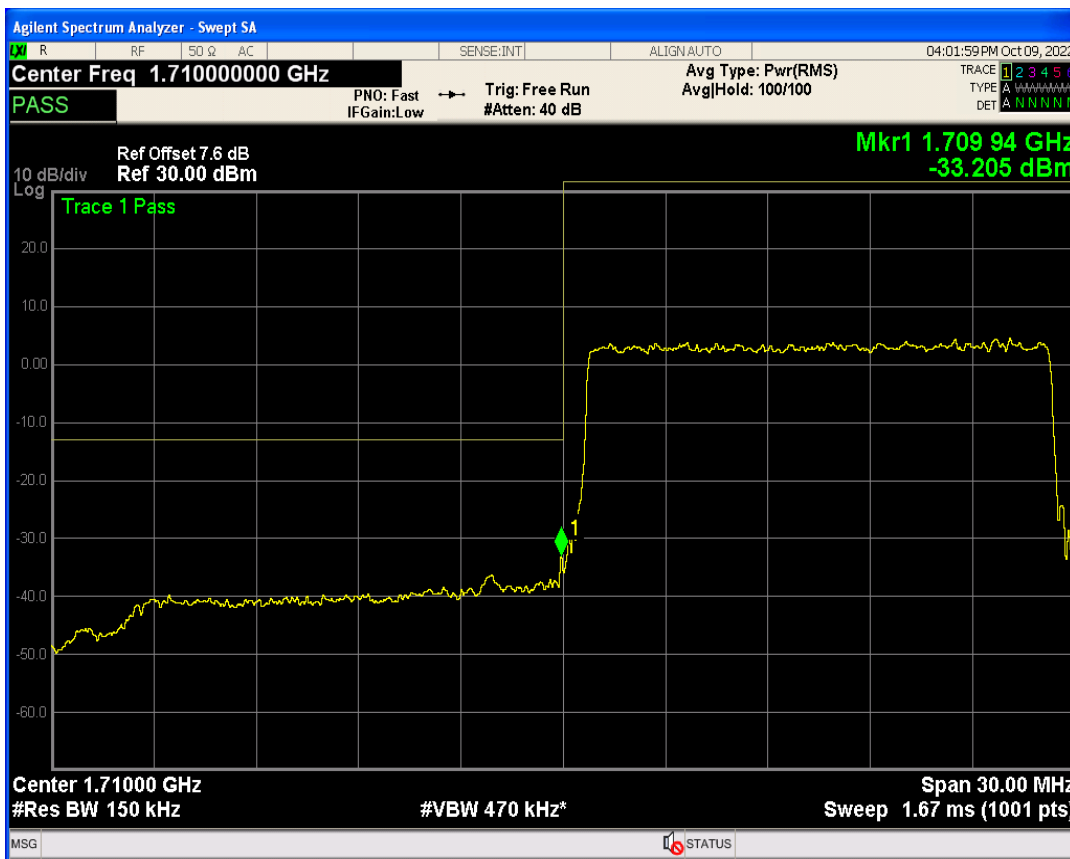

Band4 QPSK BW=15MHz Channel=20025 RB Size=75 Position=#0

Band4 QPSK BW=15MHz Channel=20025 RB Size=1 Position=#Max