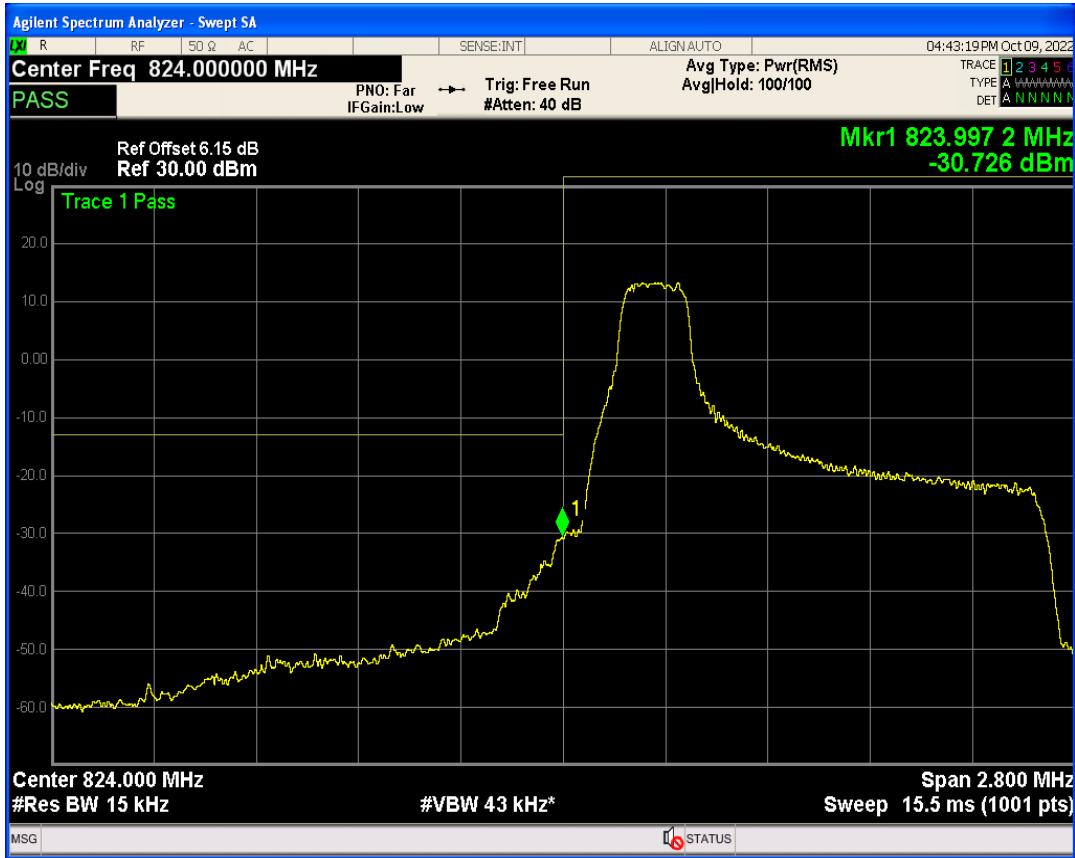

Band5 QPSK BW=1.4MHz Channel=20407 RB Size=1 Position=#0

Band5 QPSK BW=1.4MHz Channel=20407 RB Size=6 Position=#0