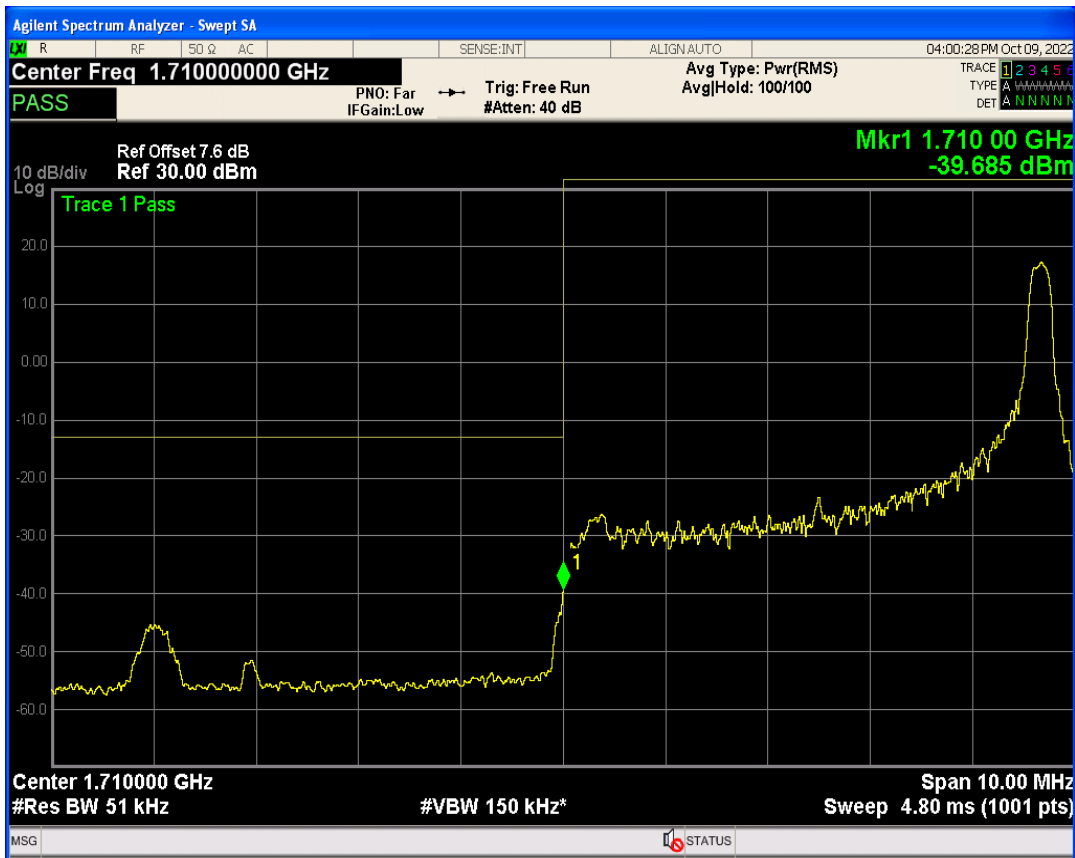

Band4 QAM16 BW=5MHz Channel=19975 RB Size=1 Position=#Max

Band4 QAM16 BW=5MHz Channel=19975 RB Size=25 Position=#0