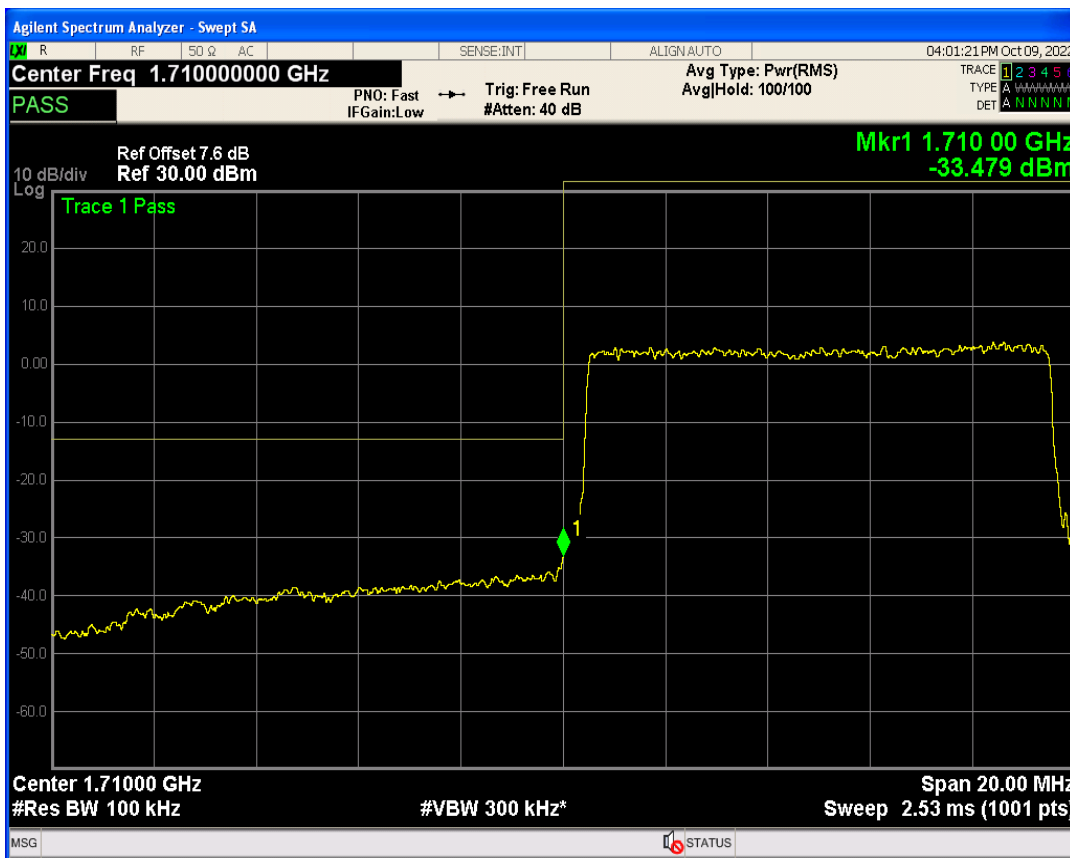

Band4 QAM16 BW=10MHz Channel=20000 RB Size=50 Position=#0

Band4 QPSK BW=10MHz Channel=20350 RB Size=1 Position=#Max