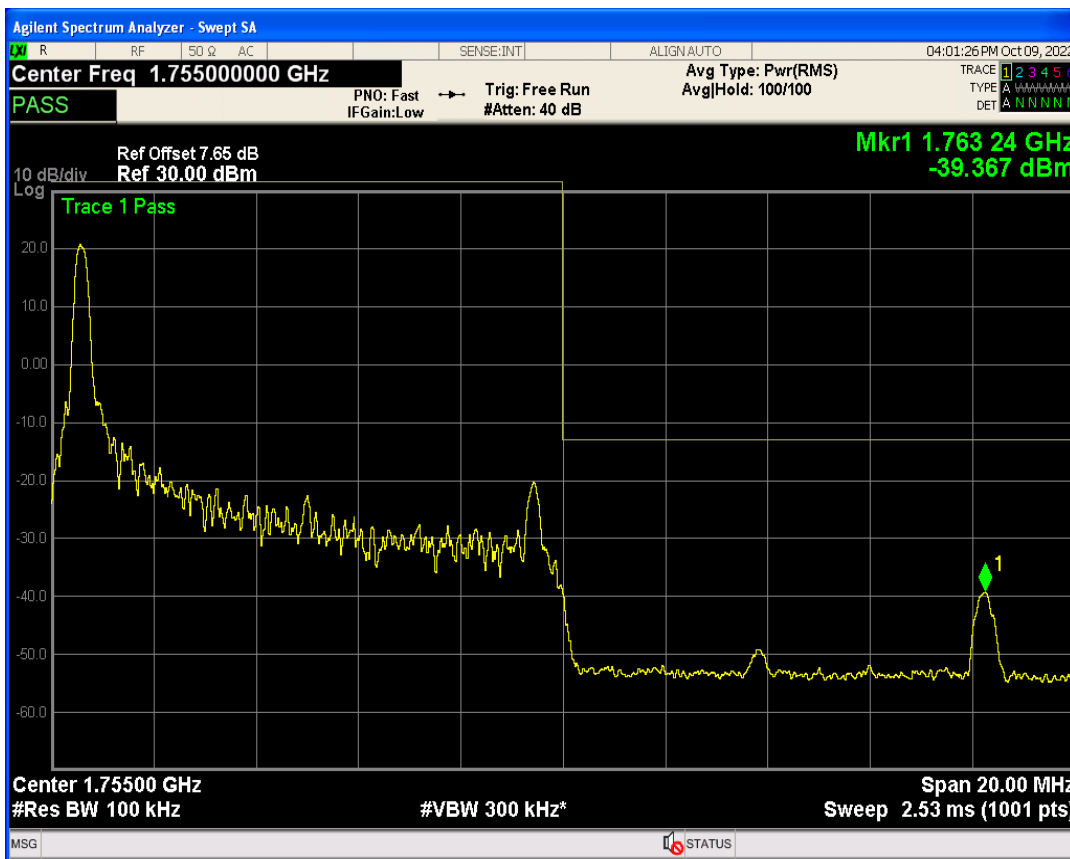

Band4 QPSK BW=10MHz Channel=20350 RB Size=1 Position=#0

Band4 QAM16 BW=10MHz Channel=20000 RB Size=50 Position=#0