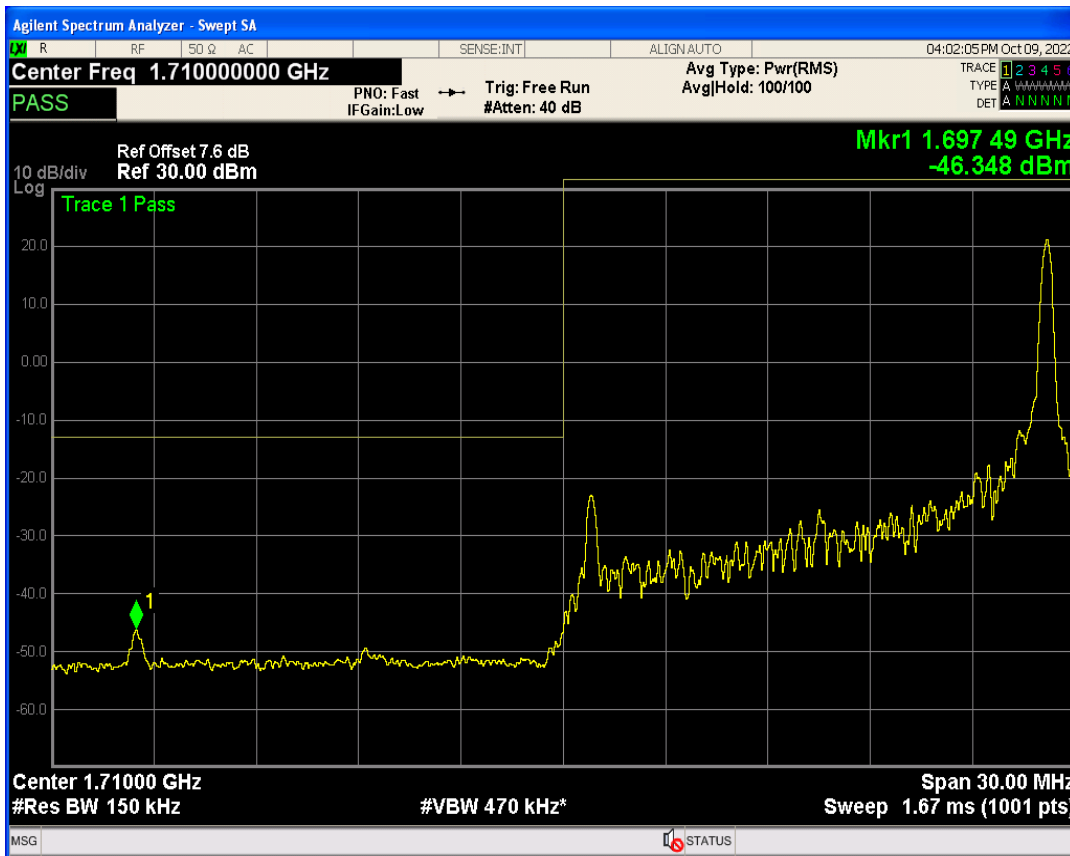

Band4 QAM16 BW=15MHz Channel=20025 RB Size=1 Position=#Max

Band4 QAM16 BW=15MHz Channel=20025 RB Size=75 Position=#0