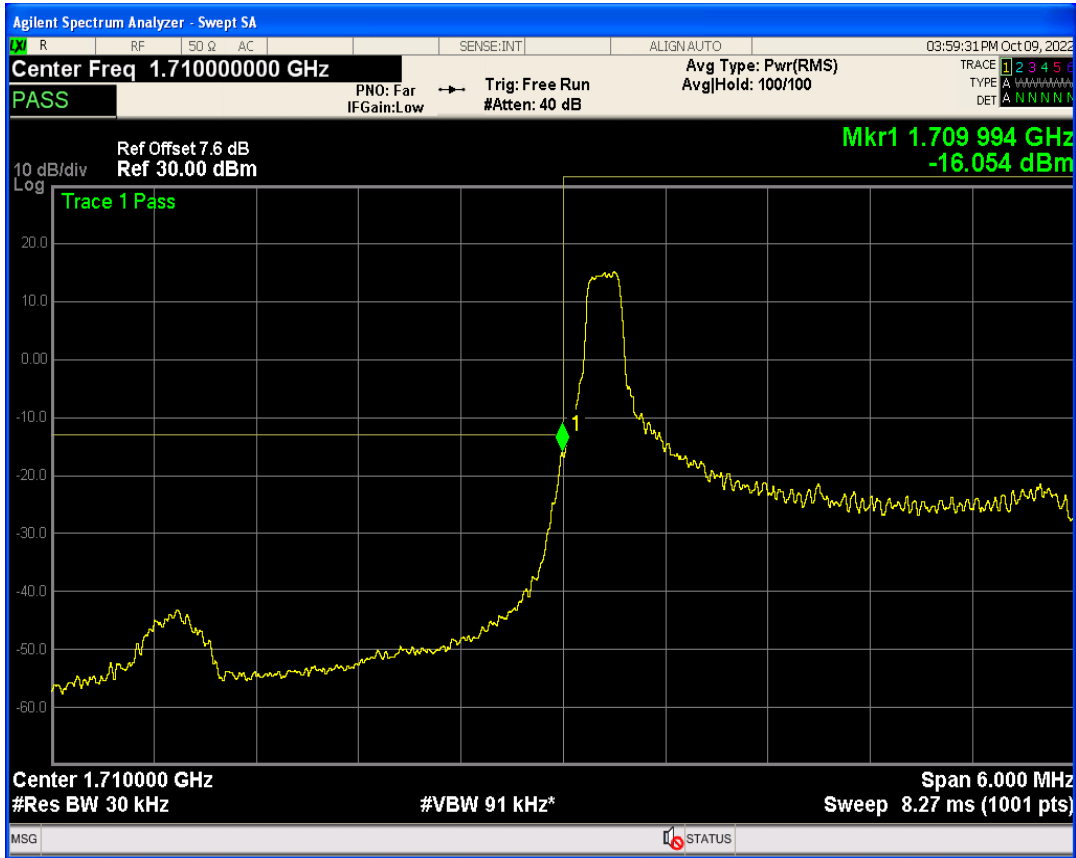

Band4 QAM16 BW=1.4MHz Channel=20393 RB Size=6 Position=#0

Band4 QPSK BW=3MHz Channel=19965 RB Size=1 Position=#Max

Band4 QPSK BW=3MHz Channel=19965 RB Size=15 Position=#0

Band4 QAM16 BW=3MHz Channel=19965 RB Size=1 Position=#0