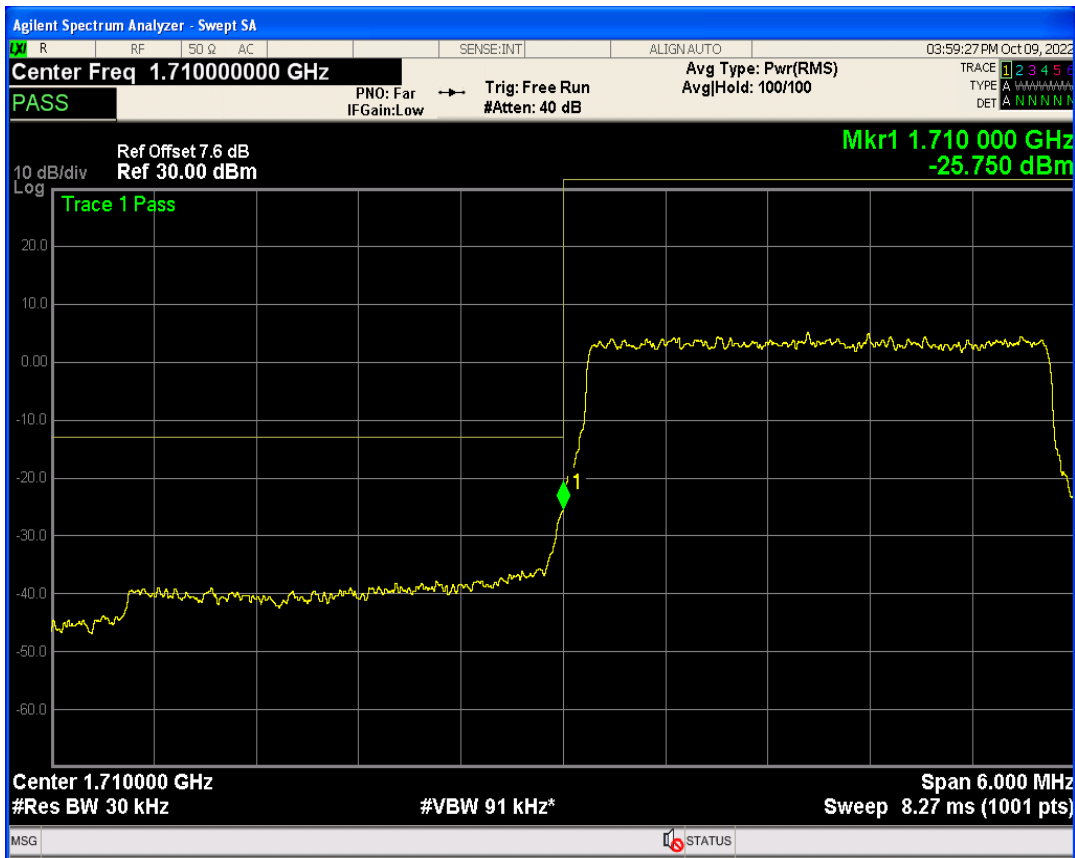

Band4 QPSK BW=3MHz Channel=19965 RB Size=15 Position=#0

Band4 QAM16 BW=3MHz Channel=19965 RB Size=1 Position=#0