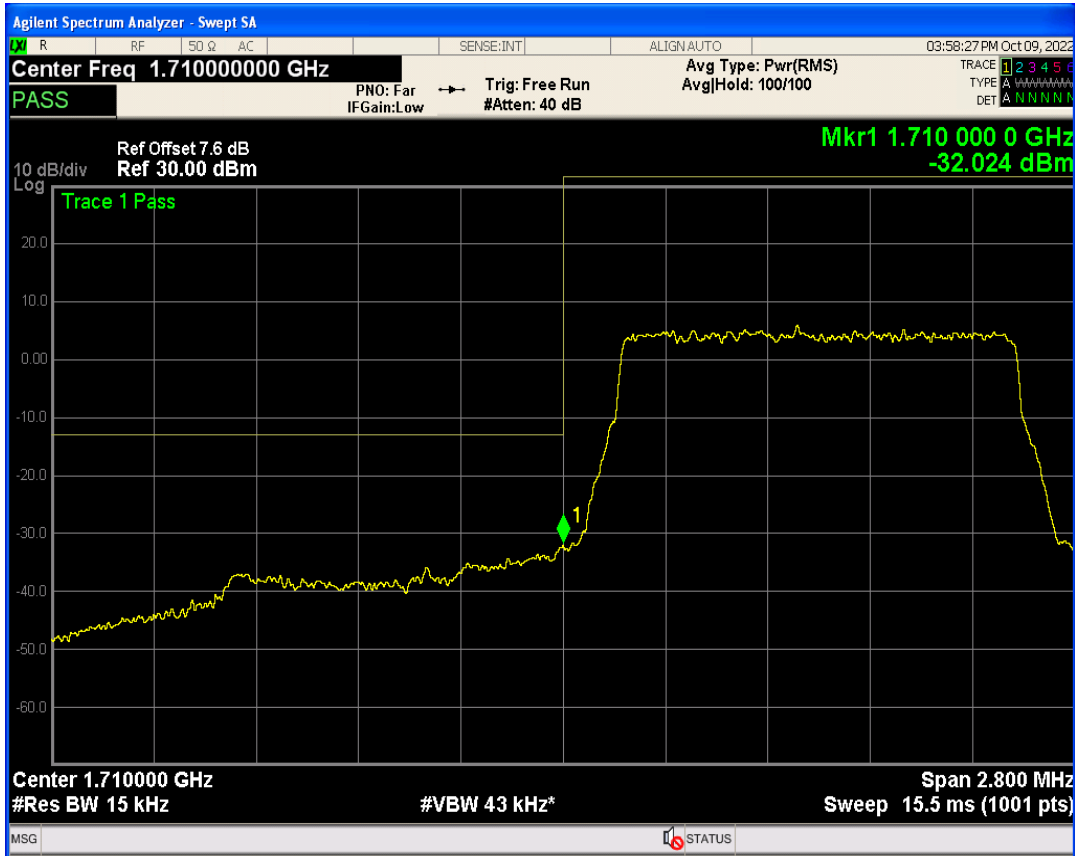

Band2 QAM16 BW=20MHz Channel=19100 RB Size=1 Position=#0

Band2 QPSK BW=20MHz Channel=19100 RB Size=100 Position=#0

Band2 QAM16 BW=20MHz Channel=19100 RB Size=1 Position=#Max

Band2 QAM16 BW=20MHz Channel=19100 RB Size=100 Position=#0

Band4 QPSK BW=1.4MHz Channel=19957 RB Size=1 Position=#Max

Band4 QPSK BW=1.4MHz Channel=19957 RB Size=1 Position=#0

Band4 QAM16 BW=1.4MHz Channel=19957 RB Size=1 Position=#0

Band4 QPSK BW=1.4MHz Channel=19957 RB Size=6 Position=#0

Band4 QAM16 BW=1.4MHz Channel=19957 RB Size=1 Position=#Max

Band4 QPSK BW=1.4MHz Channel=20393 RB Size=1 Position=#0

Band4 QAM16 BW=1.4MHz Channel=19957 RB Size=6 Position=#0

Band4 QPSK BW=1.4MHz Channel=20393 RB Size=1 Position=#Max