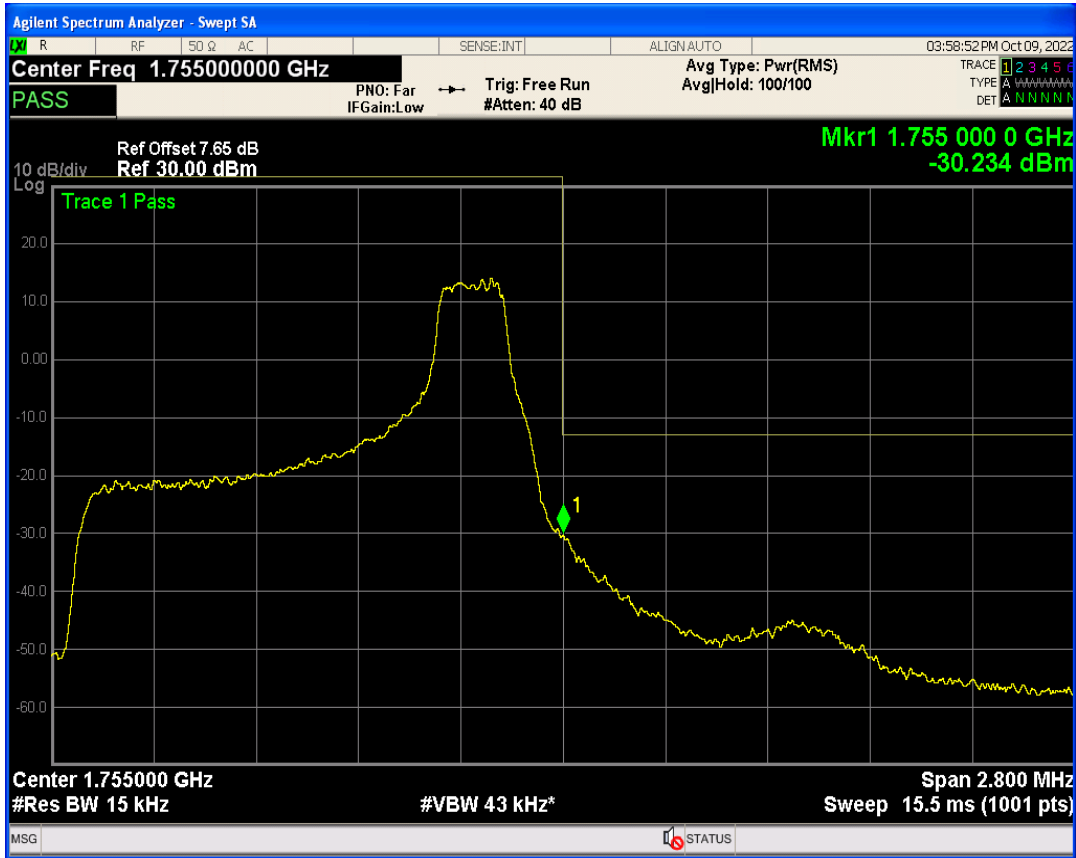

Band4 QAM16 BW=1.4MHz Channel=19957 RB Size=1 Position=#Max

Band4 QPSK BW=1.4MHz Channel=20393 RB Size=1 Position=#0

Band4 QAM16 BW=1.4MHz Channel=19957 RB Size=6 Position=#0

Band4 QPSK BW=1.4MHz Channel=20393 RB Size=1 Position=#Max