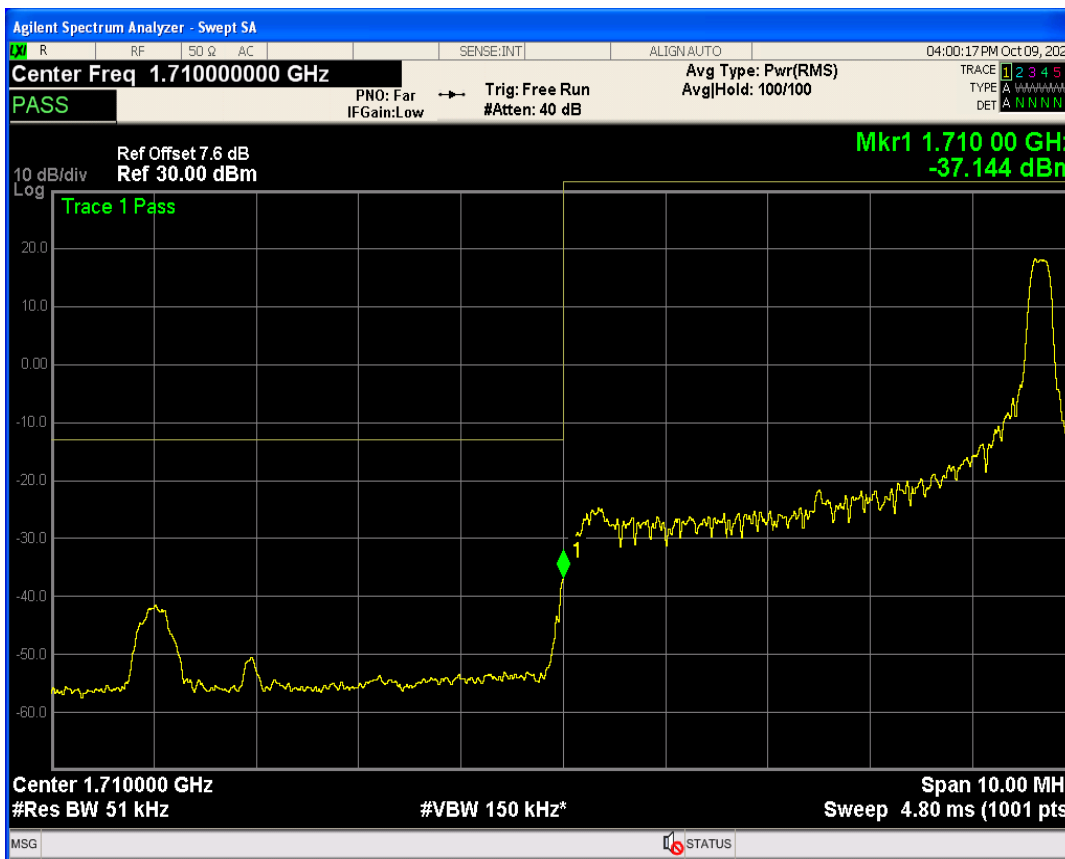

Band4 QPSK BW=5MHz Channel=19975 RB Size=1 Position=#Max

Band4 QPSK BW=5MHz Channel=19975 RB Size=25 Position=#0