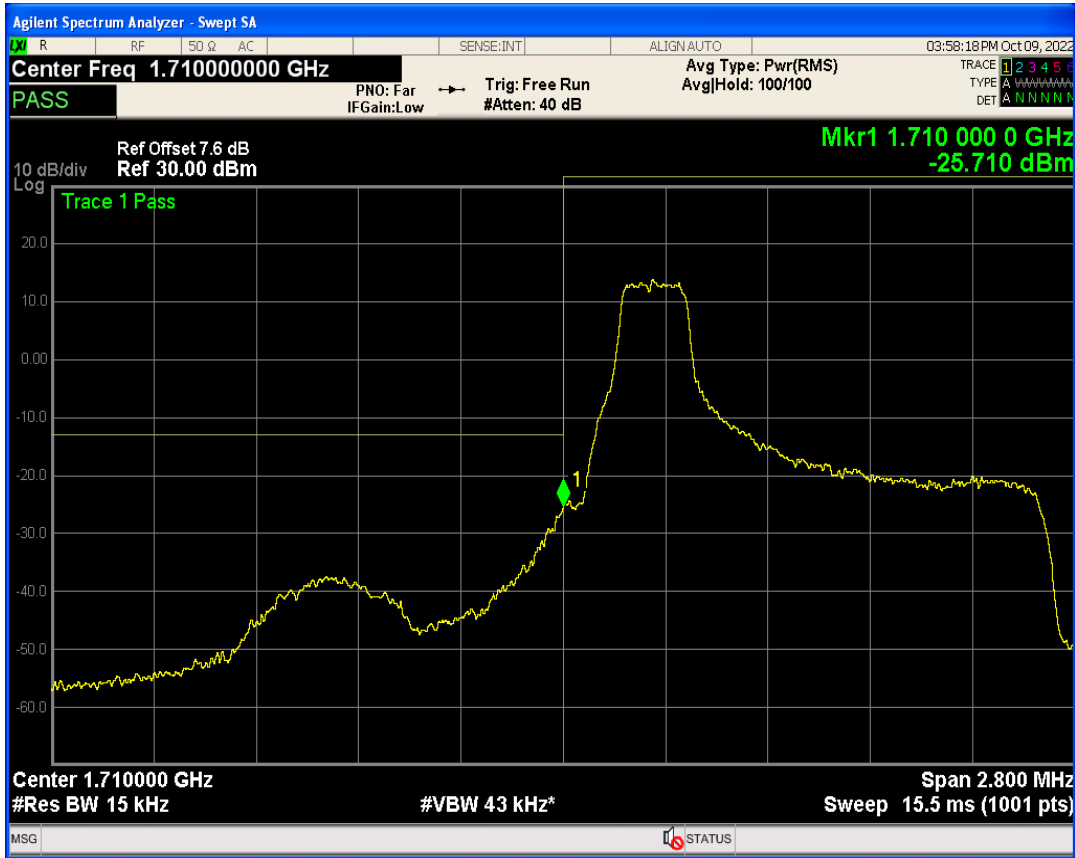

Band4 QPSK BW=1.4MHz Channel=19957 RB Size=1 Position=#0

Band4 QAM16 BW=1.4MHz Channel=19957 RB Size=1 Position=#0