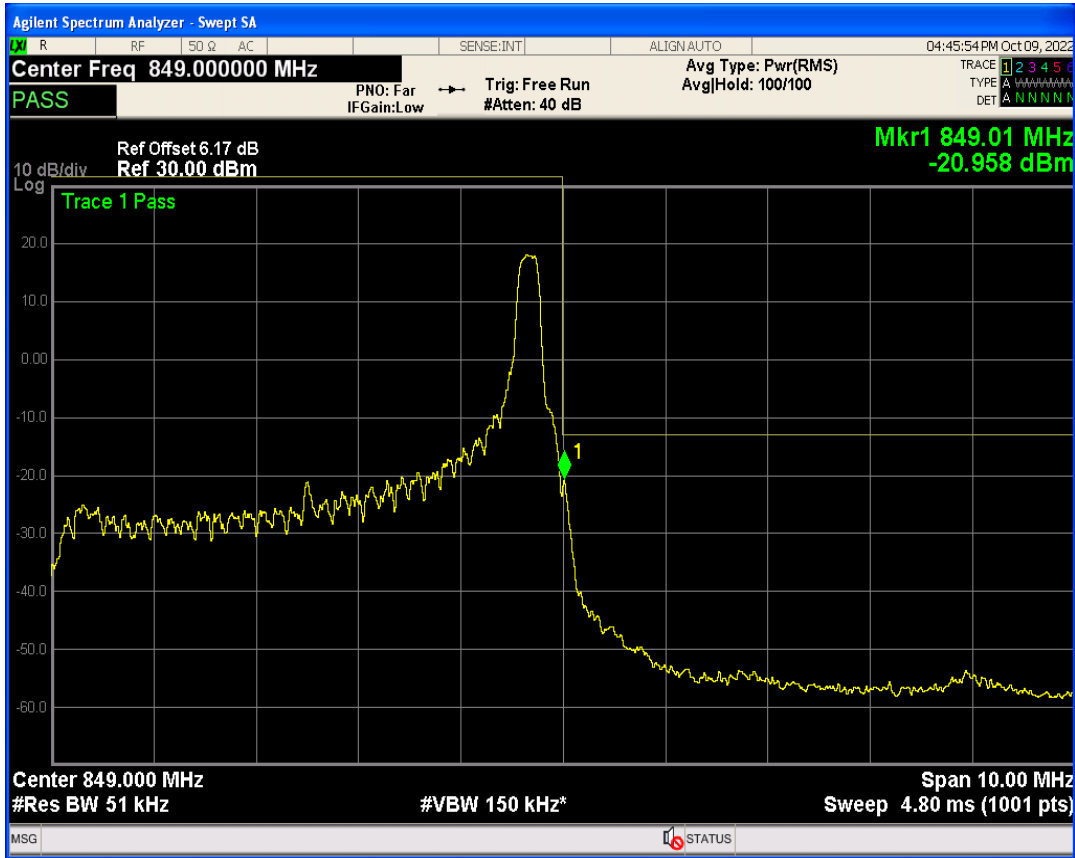

Band5 QAM16 BW=5MHz Channel=20425 RB Size=1 Position=#Max

Band5 QAM16 BW=5MHz Channel=20425 RB Size=25 Position=#0

Band5 QPSK BW=5MHz Channel=20625 RB Size=1 Position=#0

Band5 QPSK BW=5MHz Channel=20625 RB Size=1 Position=#Max