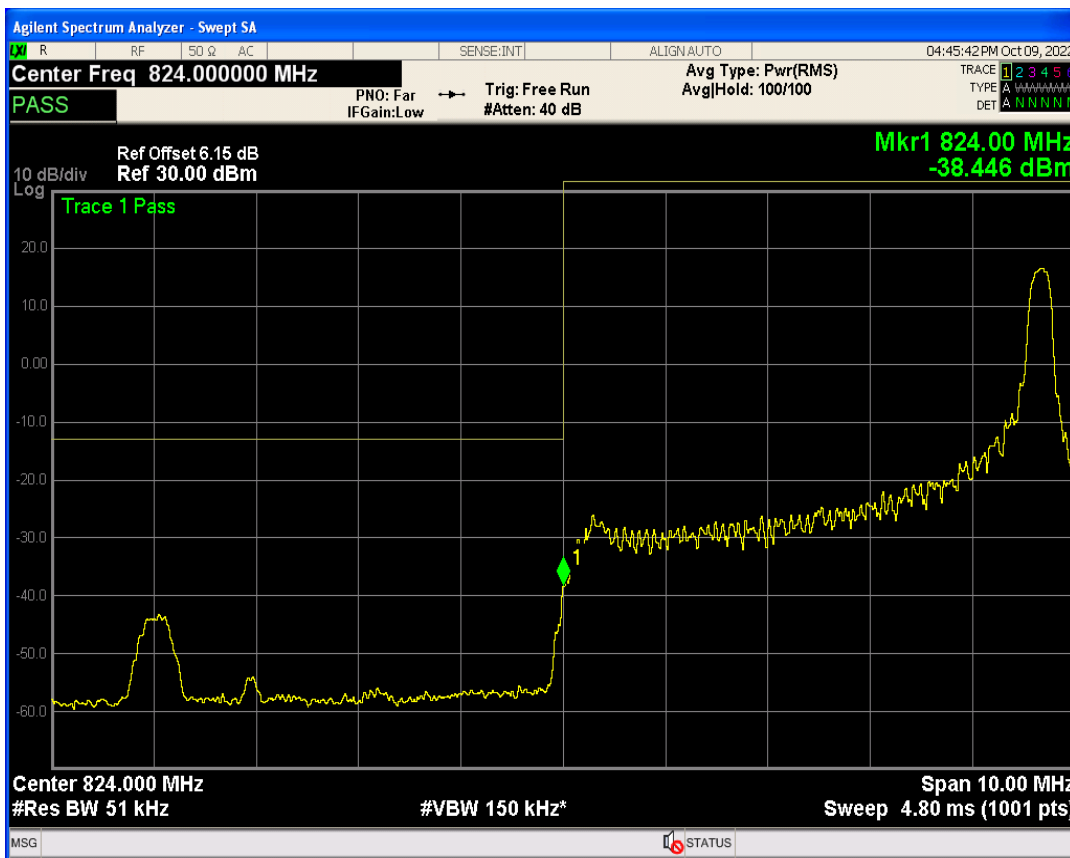

Band5 QAM16 BW=5MHz Channel=20425 RB Size=1 Position=#Max

Band5 QAM16 BW=5MHz Channel=20425 RB Size=25 Position=#0