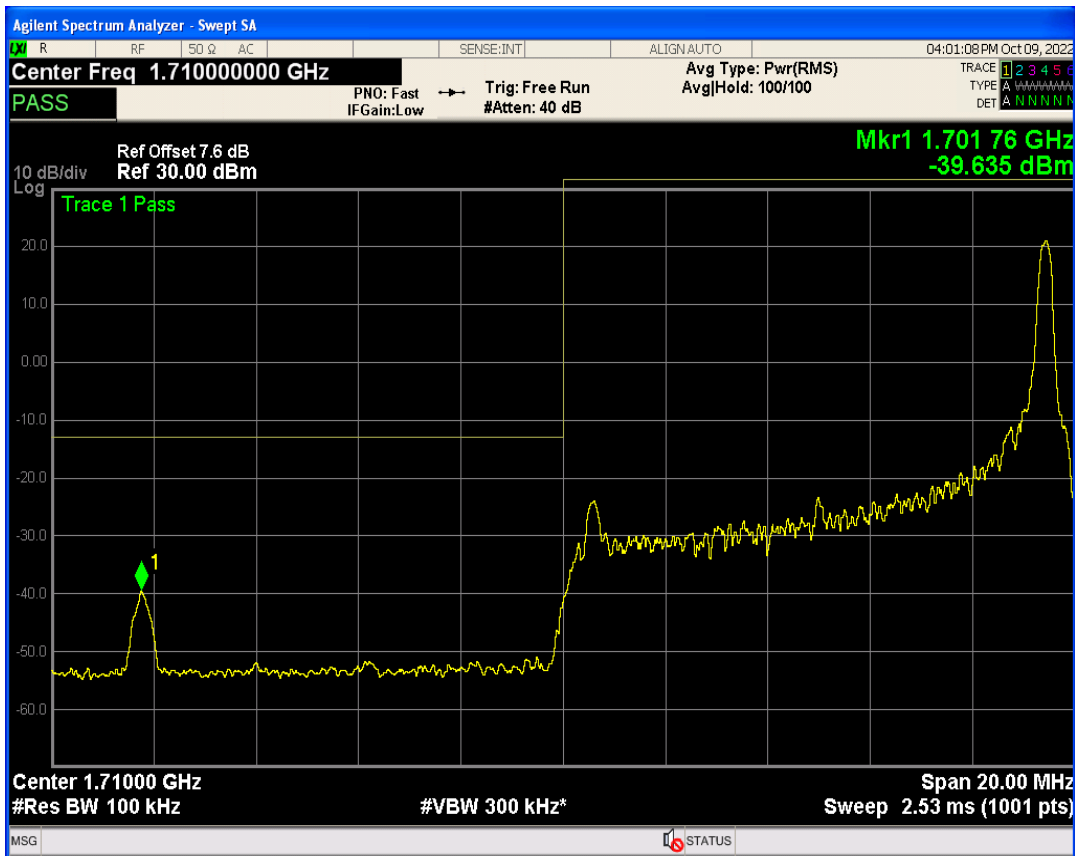

Band4 QPSK BW=10MHz Channel=20000 RB Size=1 Position=#Max

Band4 QPSK BW=10MHz Channel=20000 RB Size=1 Position=#0