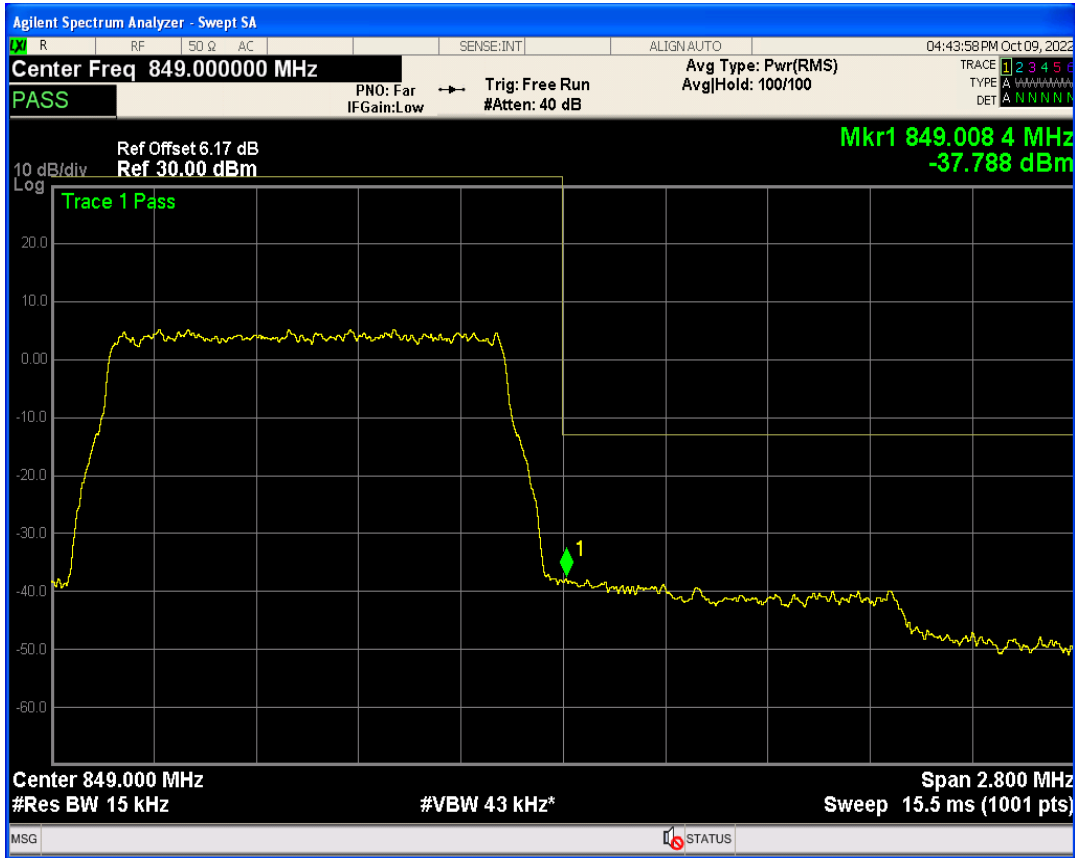

Band5 QPSK BW=1.4MHz Channel=20643 RB Size=6 Position=#0

Band5 QAM16 BW=1.4MHz Channel=20643 RB Size=1 Position=#Max