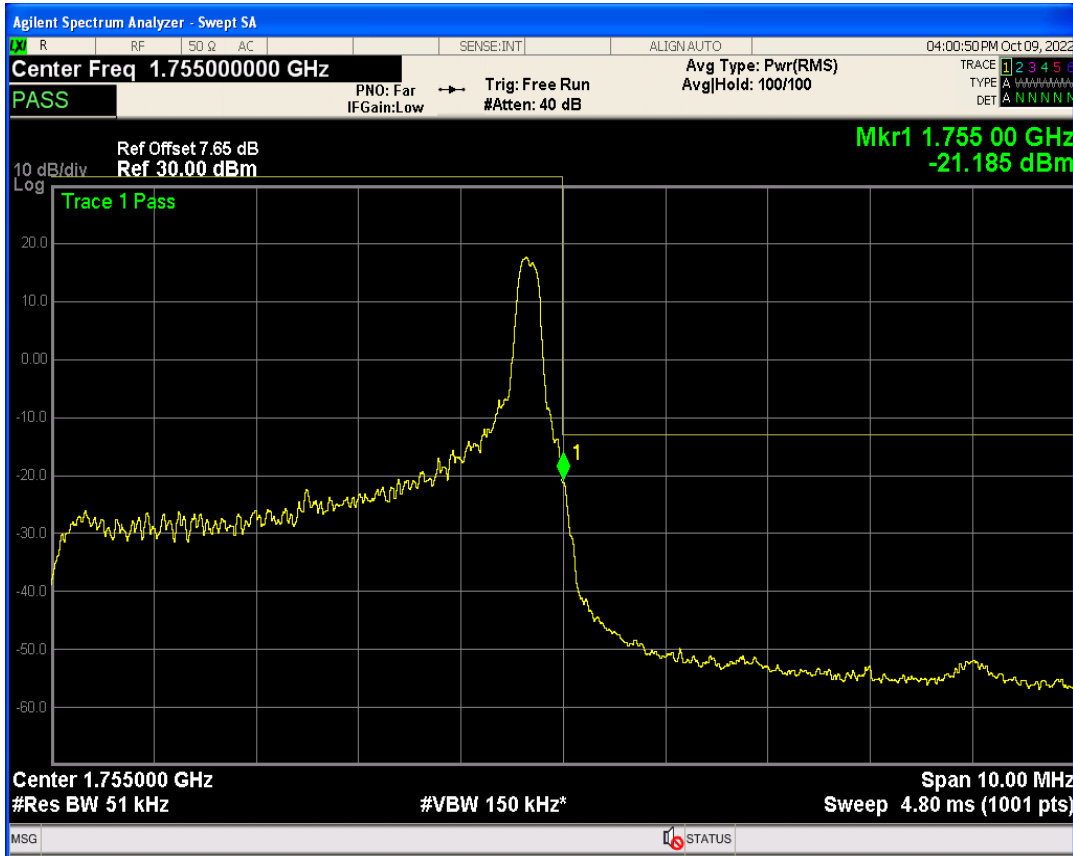

Band4 QAM16 BW=5MHz Channel=20375 RB Size=1 Position=#Max

Band4 QAM16 BW=5MHz Channel=20375 RB Size=1 Position=#0