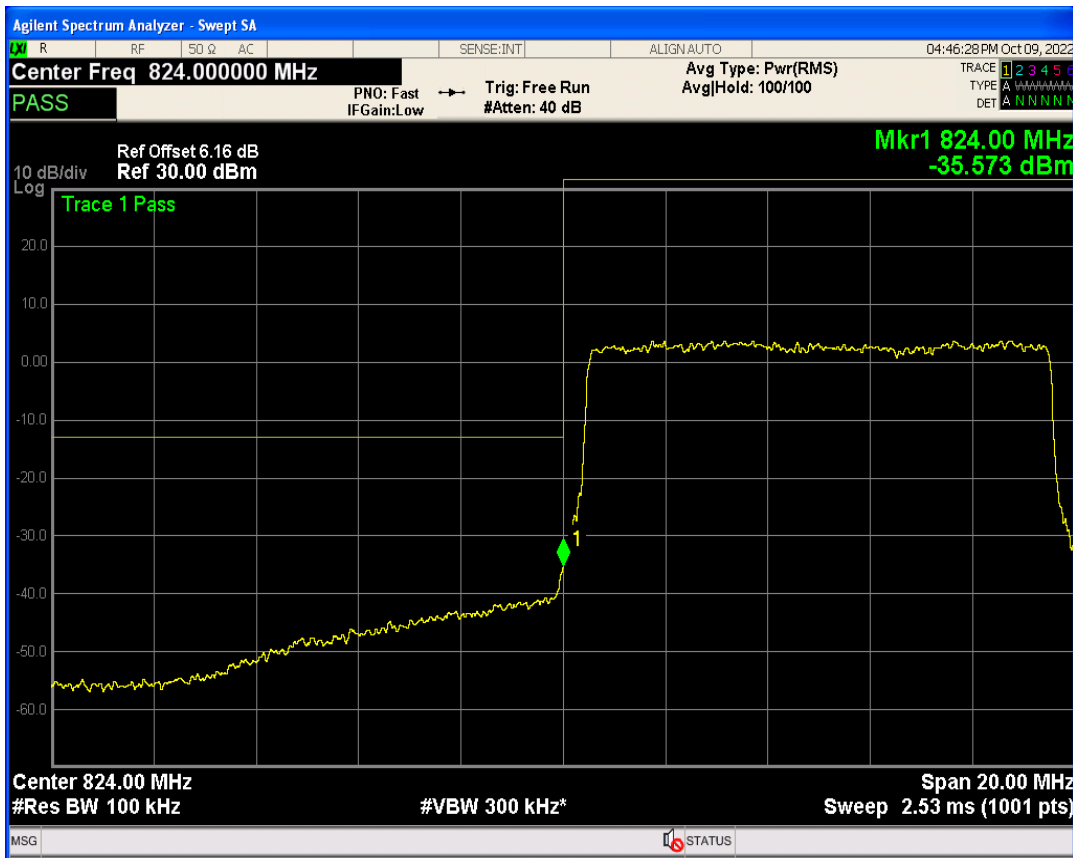

Band5 QPSK BW=10MHz Channel=20450 RB Size=50 Position=#0

Band5 QAM16 BW=10MHz Channel=20450 RB Size=1 Position=#Max