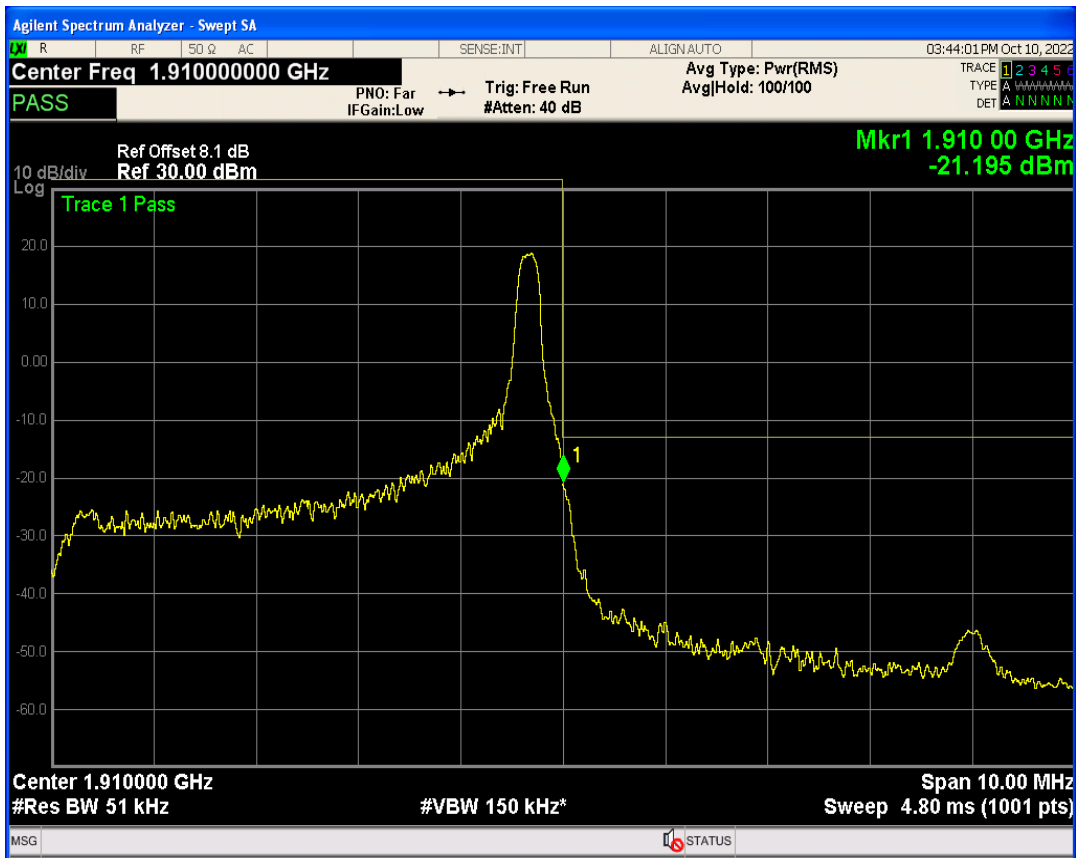

Band2 QAM16 BW=5MHz Channel=18625 RB Size=1 Position=#Max

Band2 QAM16 BW=5MHz Channel=18625 RB Size=25 Position=#0

Band2 QPSK BW=5MHz Channel=19175 RB Size=1 Position=#Max

Band2 QPSK BW=5MHz Channel=19175 RB Size=1 Position=#0