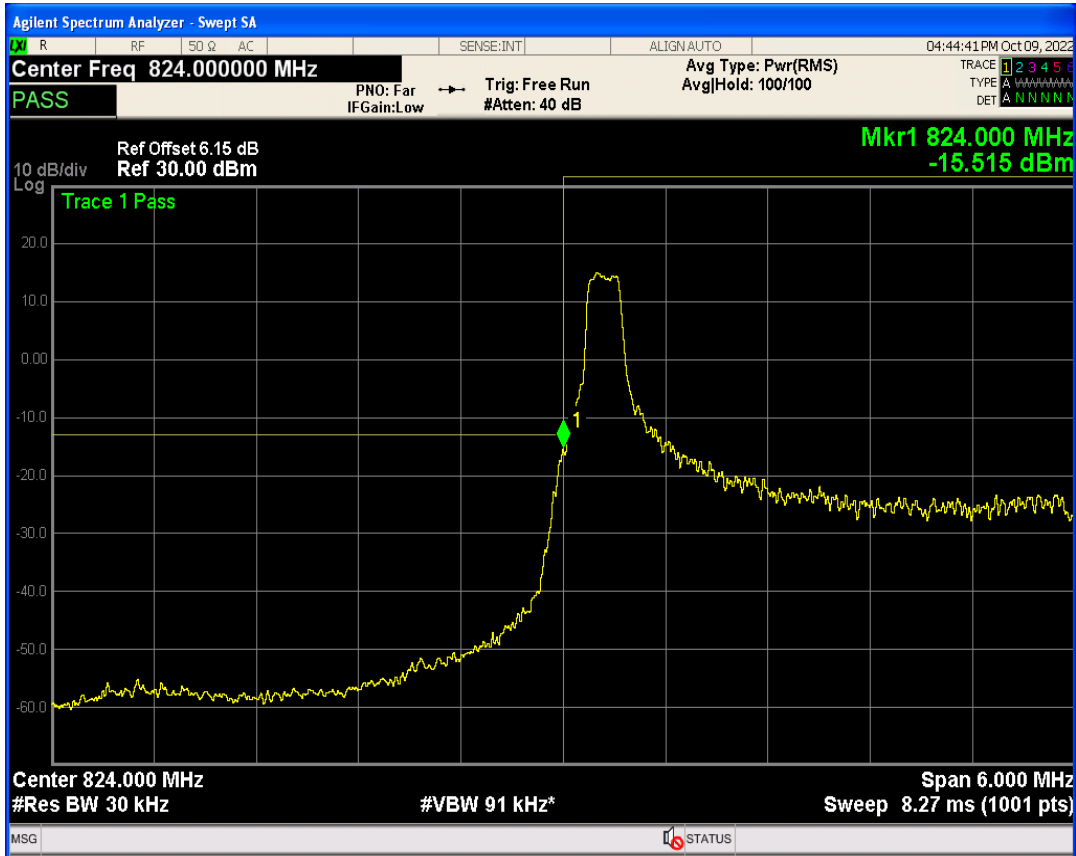

Band5 QAM16 BW=1.4MHz Channel=20643 RB Size=6 Position=#0

Band5 QPSK BW=3MHz Channel=20415 RB Size=1 Position=#Max

Band5 QPSK BW=3MHz Channel=20415 RB Size=15 Position=#0

Band5 QAM16 BW=3MHz Channel=20415 RB Size=1 Position=#0