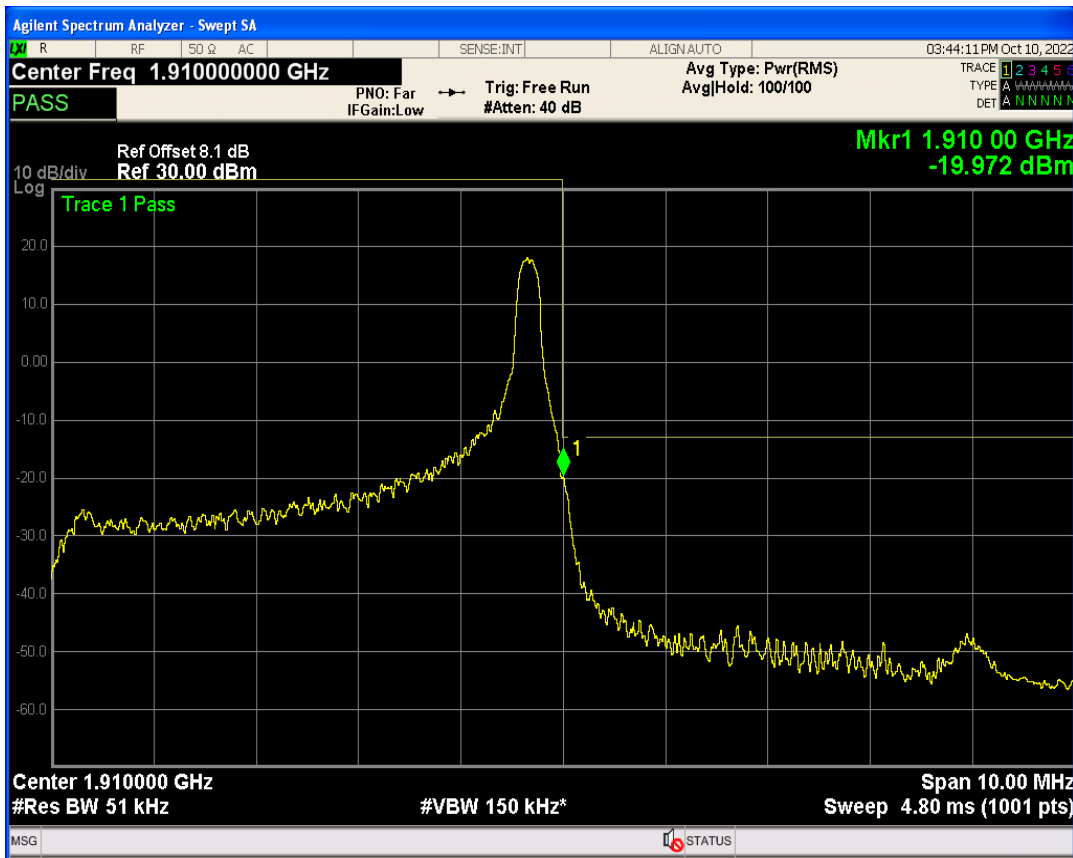

Band2 QAM16 BW=5MHz Channel=19175 RB Size=1 Position=#Max

Band2 QPSK BW=10MHz Channel=18650 RB Size=1 Position=#0