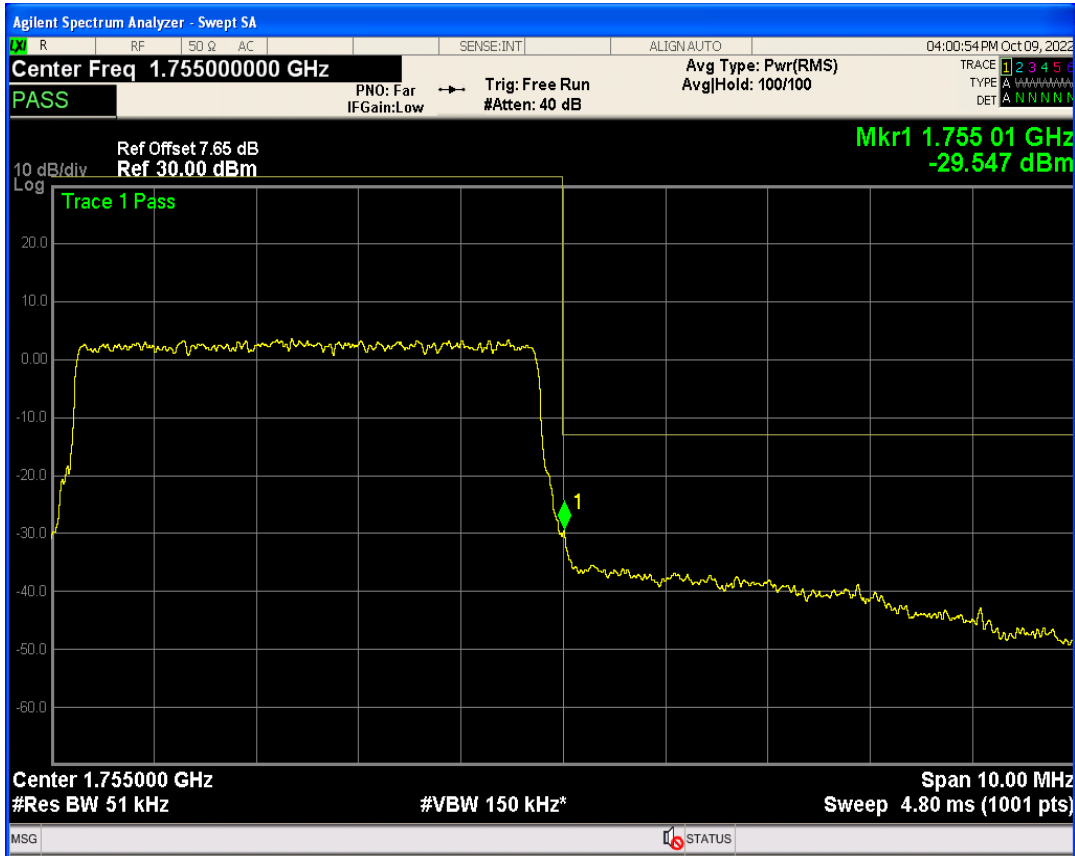

Band4 QPSK BW=5MHz Channel=20375 RB Size=1 Position=#Max

Band4 QAM16 BW=5MHz Channel=20375 RB Size=1 Position=#Max

Band4 QAM16 BW=5MHz Channel=20375 RB Size=1 Position=#0

Band4 QAM16 BW=5MHz Channel=20375 RB Size=25 Position=#0