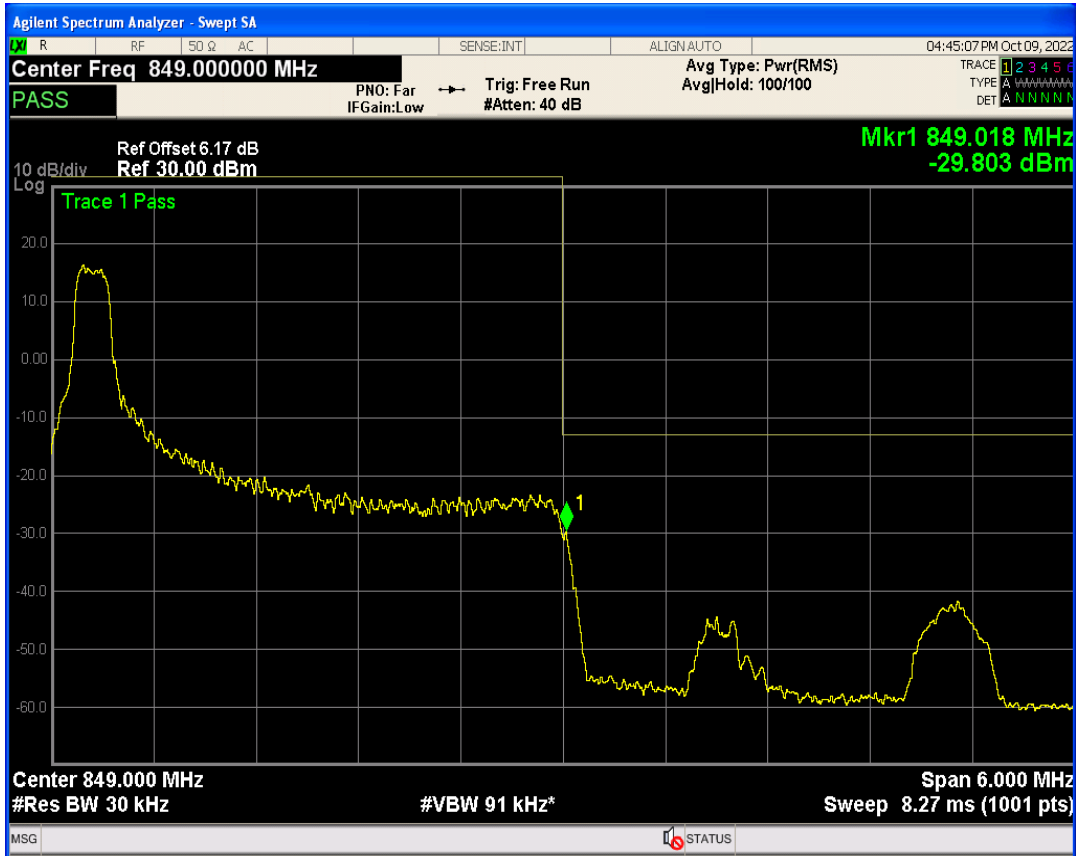

Band5 QAM16 BW=3MHz Channel=20635 RB Size=1 Position=#0

Band5 QAM16 BW=3MHz Channel=20635 RB Size=15 Position=#0