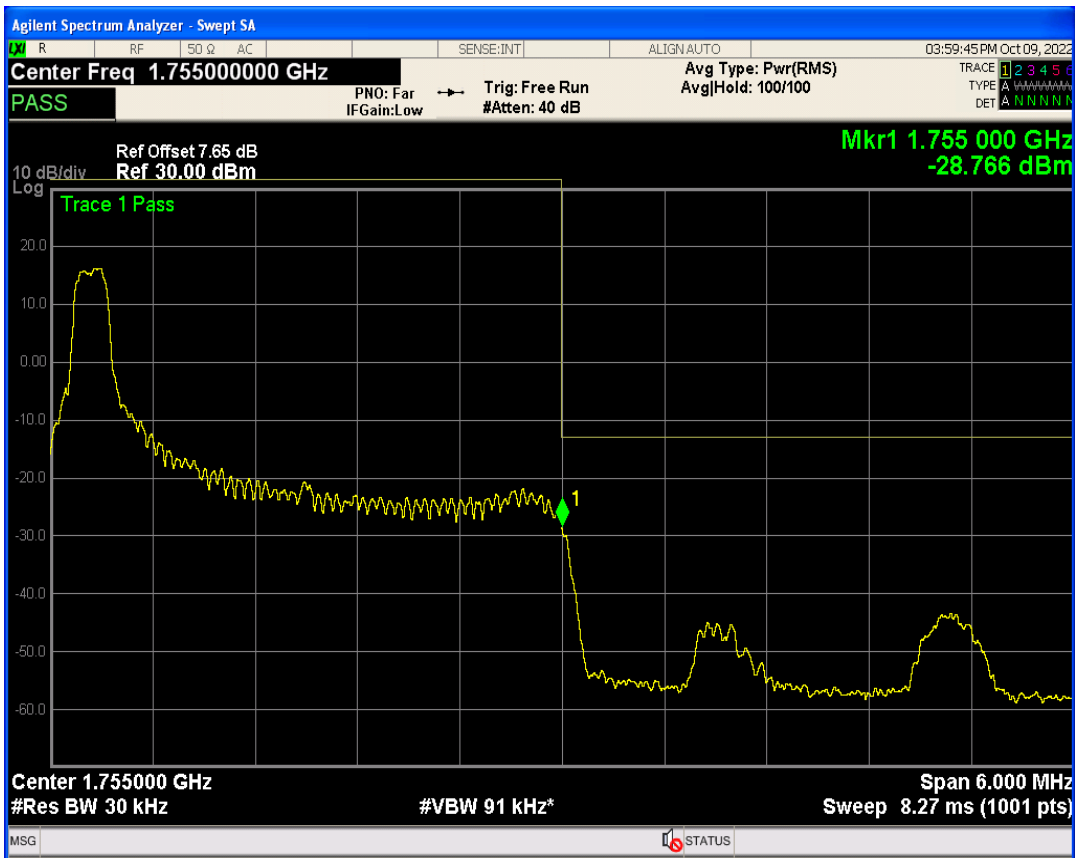

Band4 QPSK BW=3MHz Channel=20385 RB Size=1 Position=#0

Band4 QPSK BW=3MHz Channel=20385 RB Size=1 Position=#Max