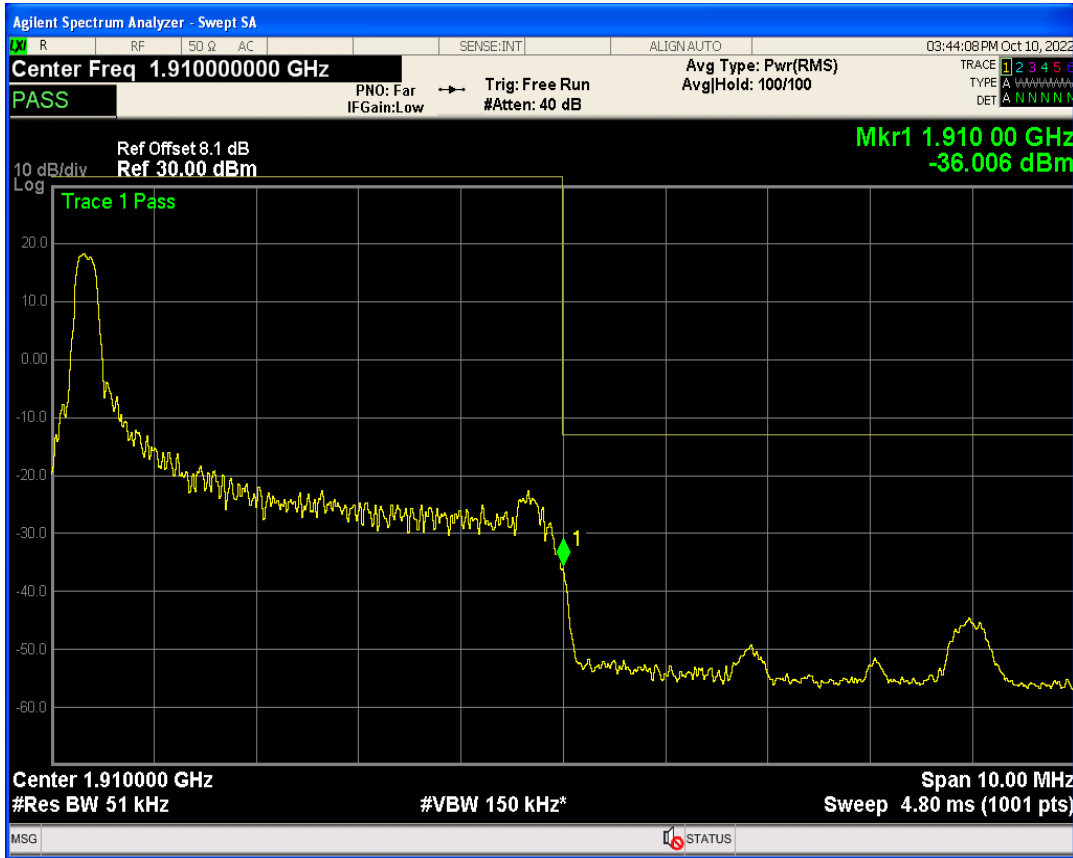

Band2 QAM16 BW=5MHz Channel=19175 RB Size=1 Position=#0

Band2 QAM16 BW=5MHz Channel=19175 RB Size=1 Position=#Max