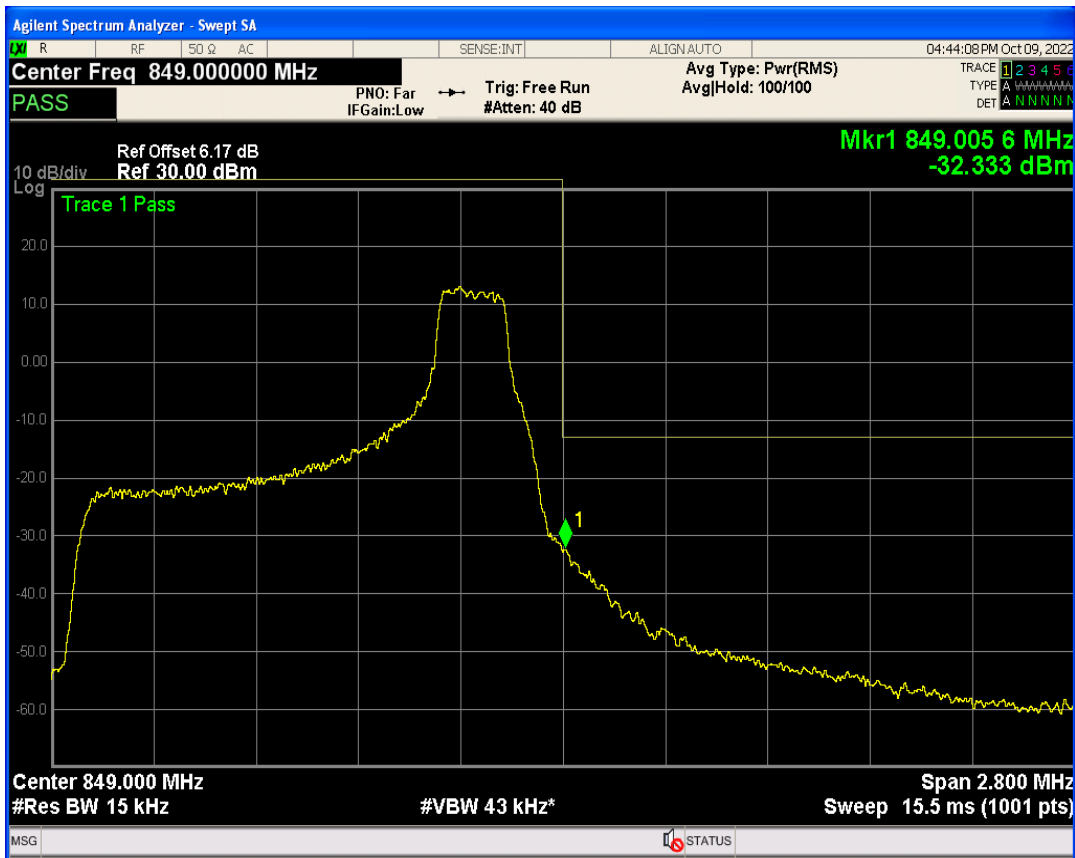

Band5 QAM16 BW=1.4MHz Channel=20643 RB Size=1 Position=#Max

Band5 QPSK BW=3MHz Channel=20415 RB Size=1 Position=#0