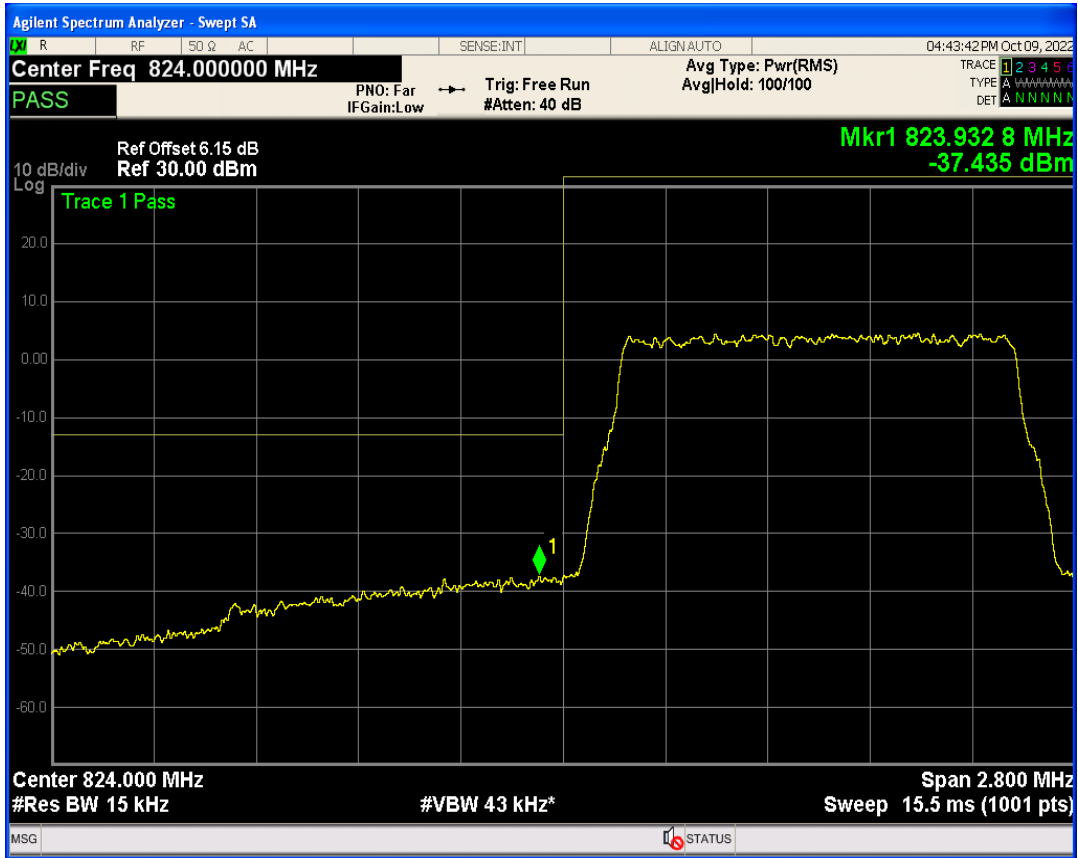

Band5 QAM16 BW=1.4MHz Channel=20407 RB Size=6 Position=#0

Band5 QPSK BW=1.4MHz Channel=20643 RB Size=1 Position=#0