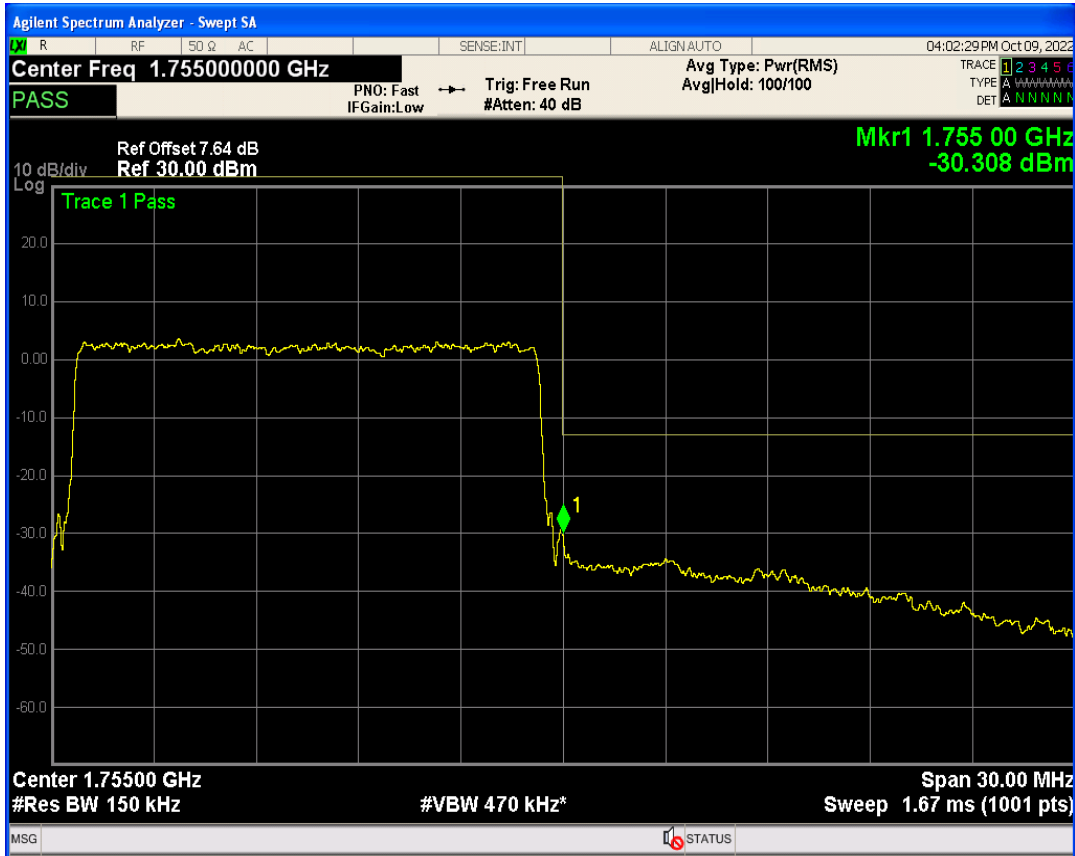

Band4 QPSK BW=15MHz Channel=20325 RB Size=1 Position=#Max

Band4 QAM16 BW=15MHz Channel=20325 RB Size=1 Position=#Max

Band4 QAM16 BW=15MHz Channel=20325 RB Size=1 Position=#0

Band4 QAM16 BW=15MHz Channel=20325 RB Size=75 Position=#0