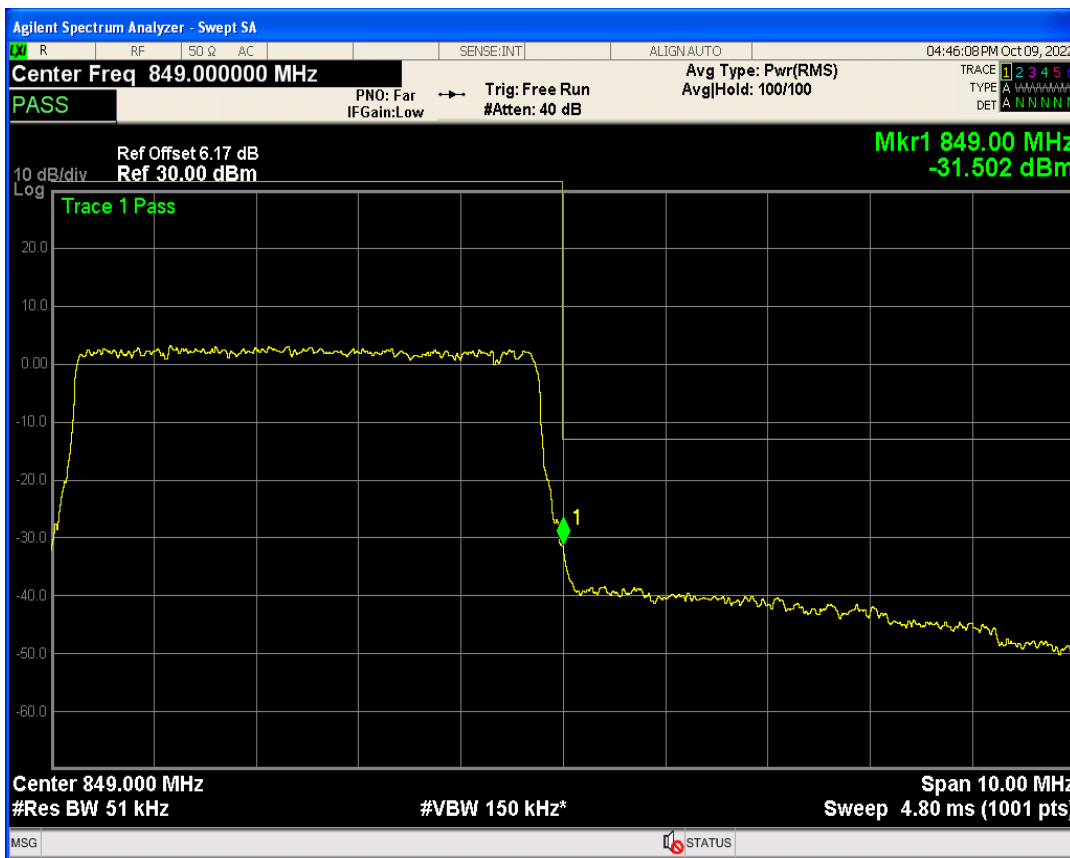

Band5 QAM16 BW=5MHz Channel=20625 RB Size=25 Position=#0

Band5 QAM16 BW=5MHz Channel=20625 RB Size=1 Position=#Max