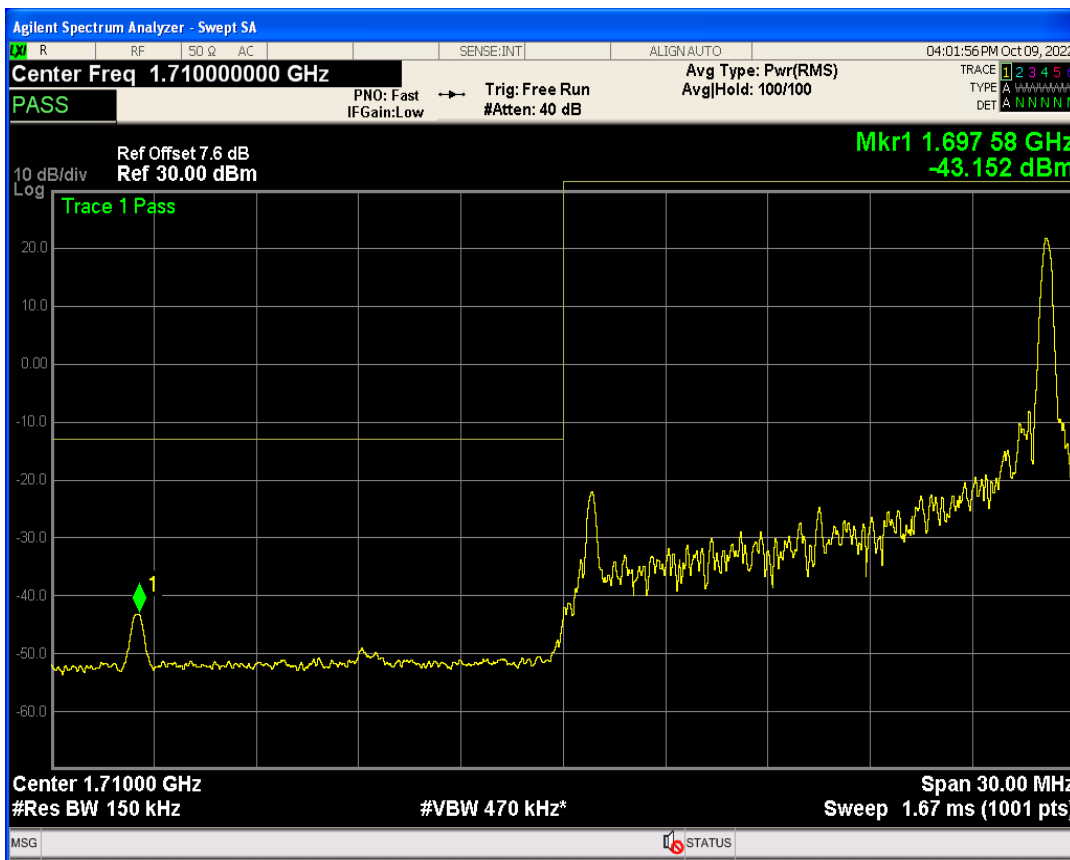

Band4 QPSK BW=15MHz Channel=20025 RB Size=1 Position=#Max

Band4 QAM16 BW=15MHz Channel=20025 RB Size=1 Position=#0