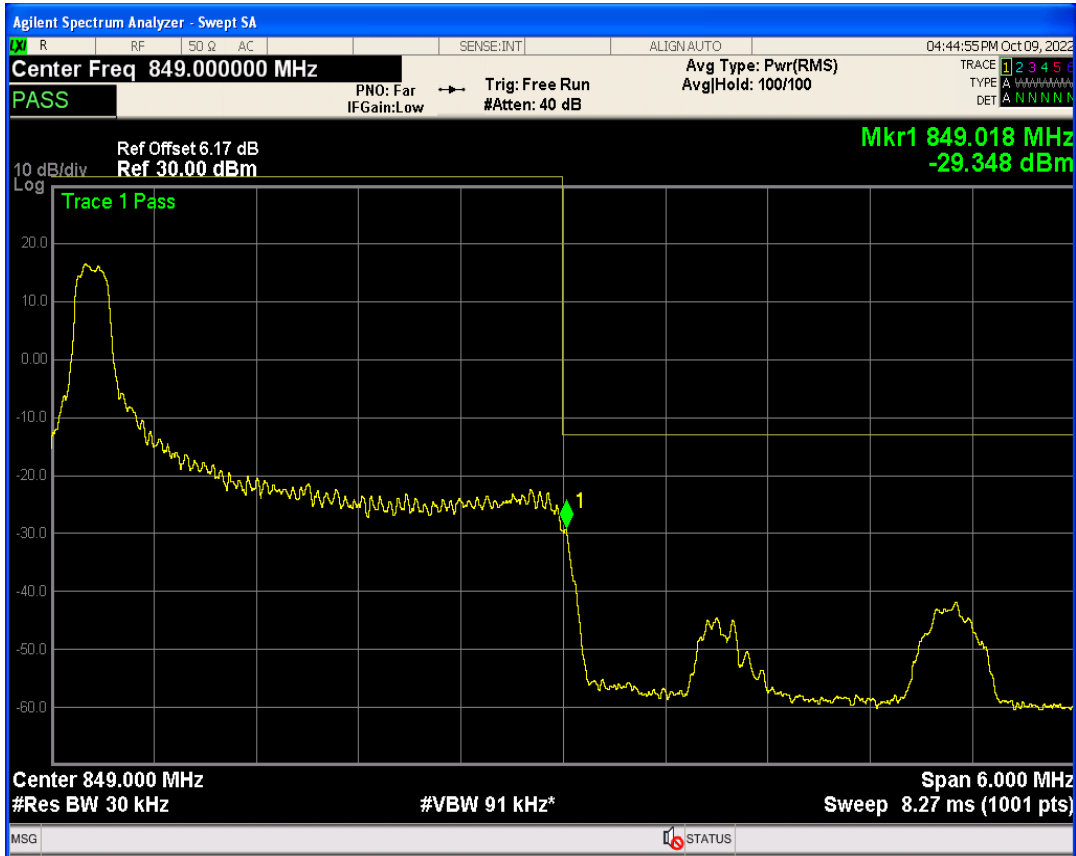

Band5 QPSK BW=3MHz Channel=20635 RB Size=1 Position=#0

Band5 QAM16 BW=3MHz Channel=20415 RB Size=15 Position=#0