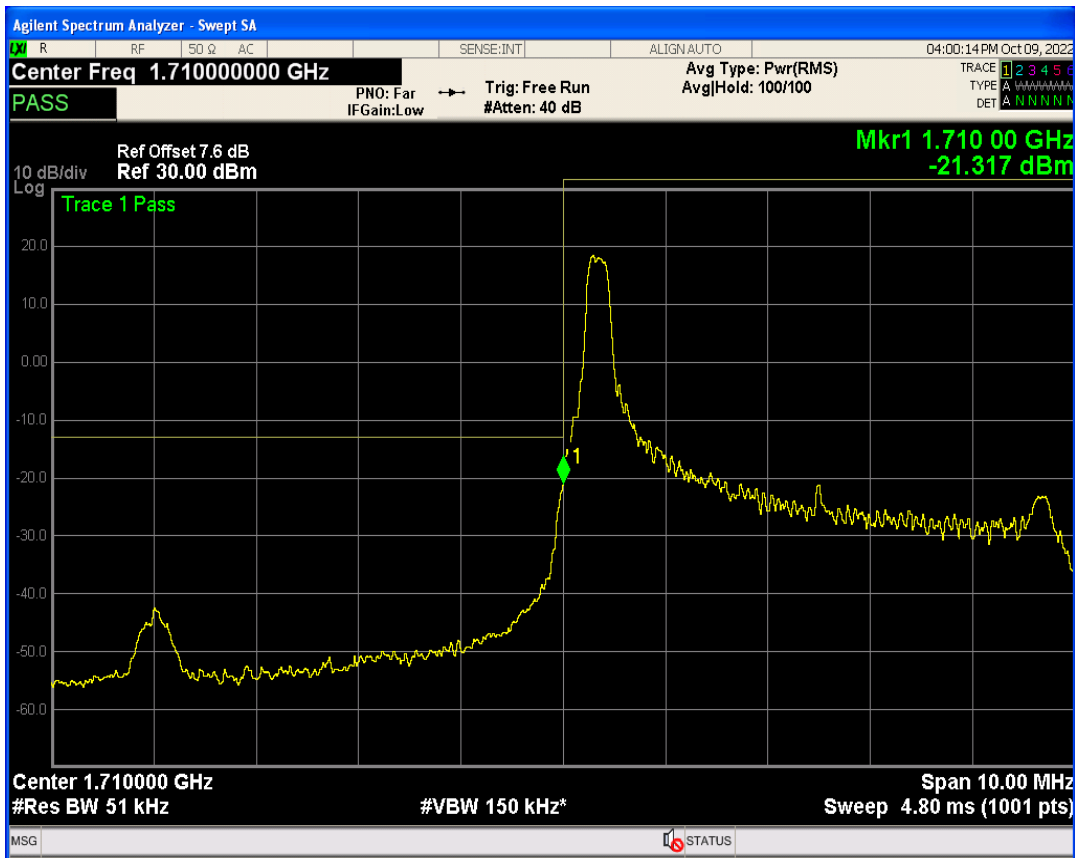

Band4 QPSK BW=5MHz Channel=19975 RB Size=1 Position=#0

Band4 QPSK BW=5MHz Channel=19975 RB Size=1 Position=#Max