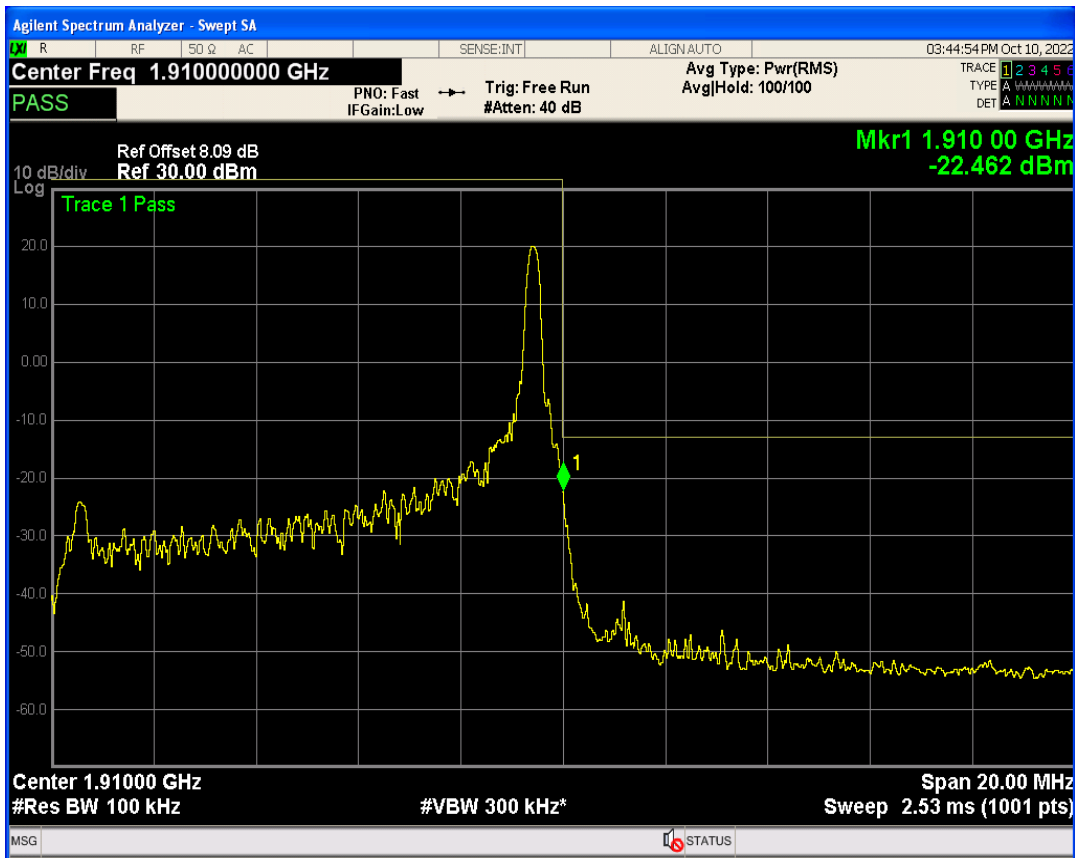

Band2 QAM16 BW=10MHz Channel=19150 RB Size=1 Position=#Max

Band2 QAM16 BW=10MHz Channel=19150 RB Size=50 Position=#0