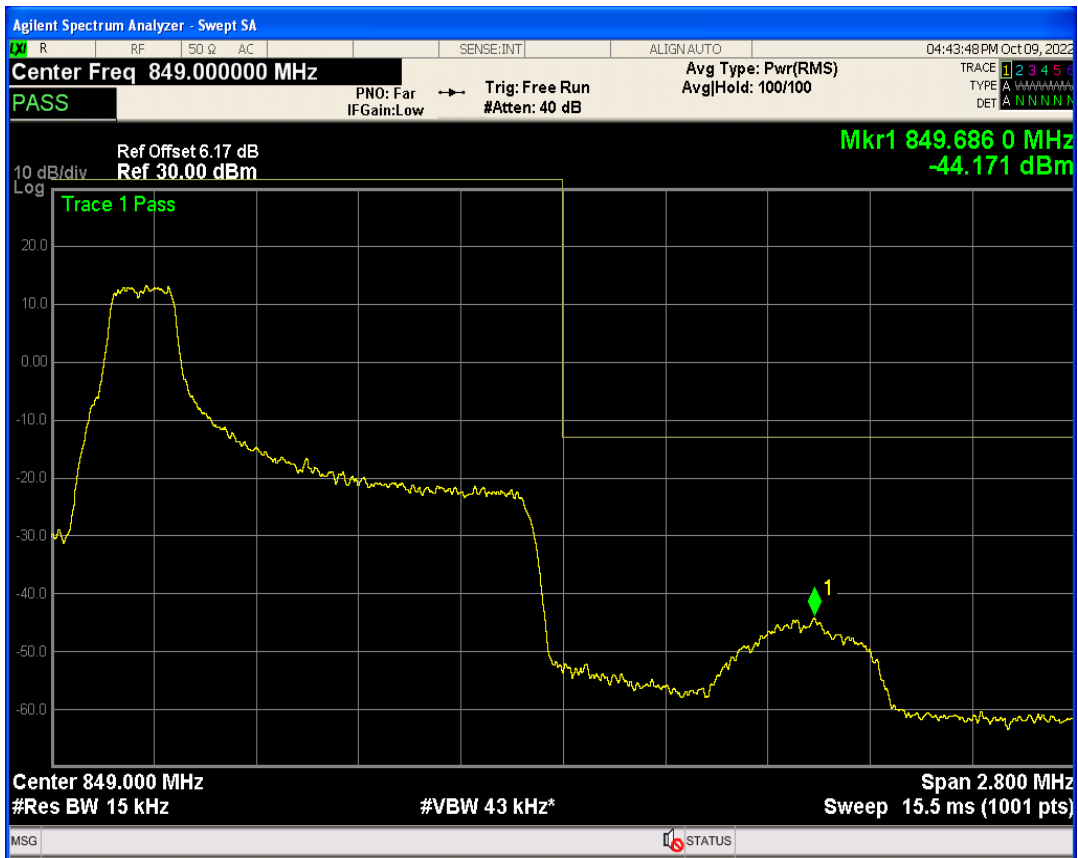

Band5 QPSK BW=1.4MHz Channel=20643 RB Size=1 Position=#0

Band5 QPSK BW=1.4MHz Channel=20643 RB Size=1 Position=#Max