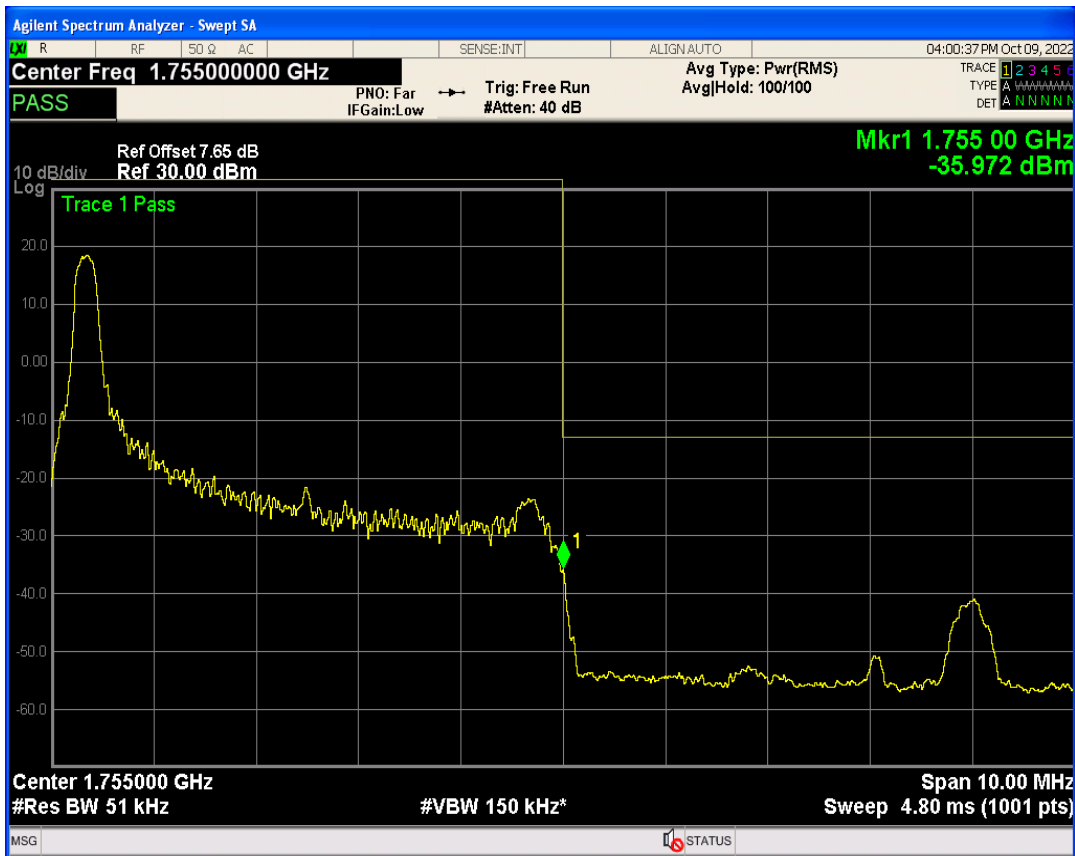

Band4 QPSK BW=5MHz Channel=20375 RB Size=1 Position=#0

Band4 QPSK BW=5MHz Channel=20375 RB Size=25 Position=#0