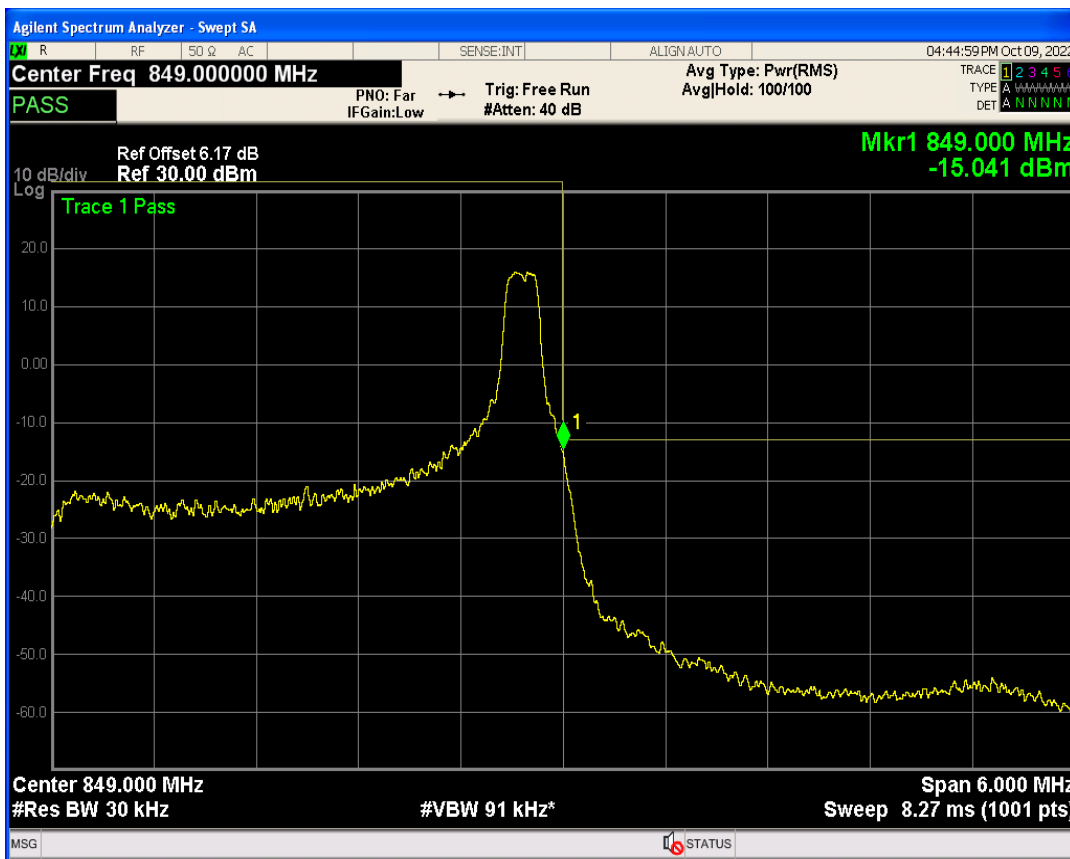

Band5 QAM16 BW=3MHz Channel=20415 RB Size=1 Position=#Max

Band5 QPSK BW=3MHz Channel=20635 RB Size=1 Position=#0

Band5 QAM16 BW=3MHz Channel=20415 RB Size=15 Position=#0

Band5 QPSK BW=3MHz Channel=20635 RB Size=1 Position=#Max