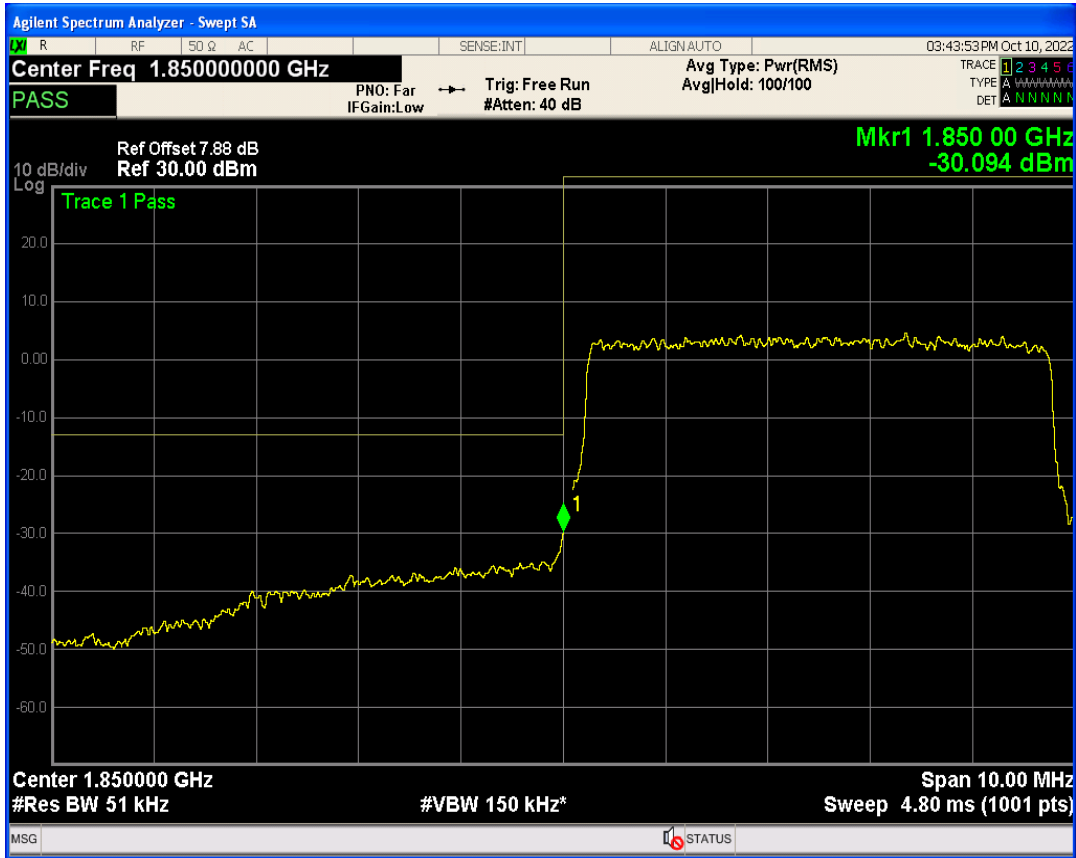

Band2 QAM16 BW=5MHz Channel=18625 RB Size=1 Position=#Max

Band2 QAM16 BW=5MHz Channel=18625 RB Size=25 Position=#0

Band2 QPSK BW=5MHz Channel=19175 RB Size=1 Position=#Max

Band2 QPSK BW=5MHz Channel=19175 RB Size=1 Position=#0

Band2 QPSK BW=5MHz Channel=19175 RB Size=25 Position=#0

Band2 QAM16 BW=5MHz Channel=19175 RB Size=1 Position=#0

Band2 QAM16 BW=5MHz Channel=19175 RB Size=1 Position=#Max

Band2 QPSK BW=10MHz Channel=18650 RB Size=1 Position=#0