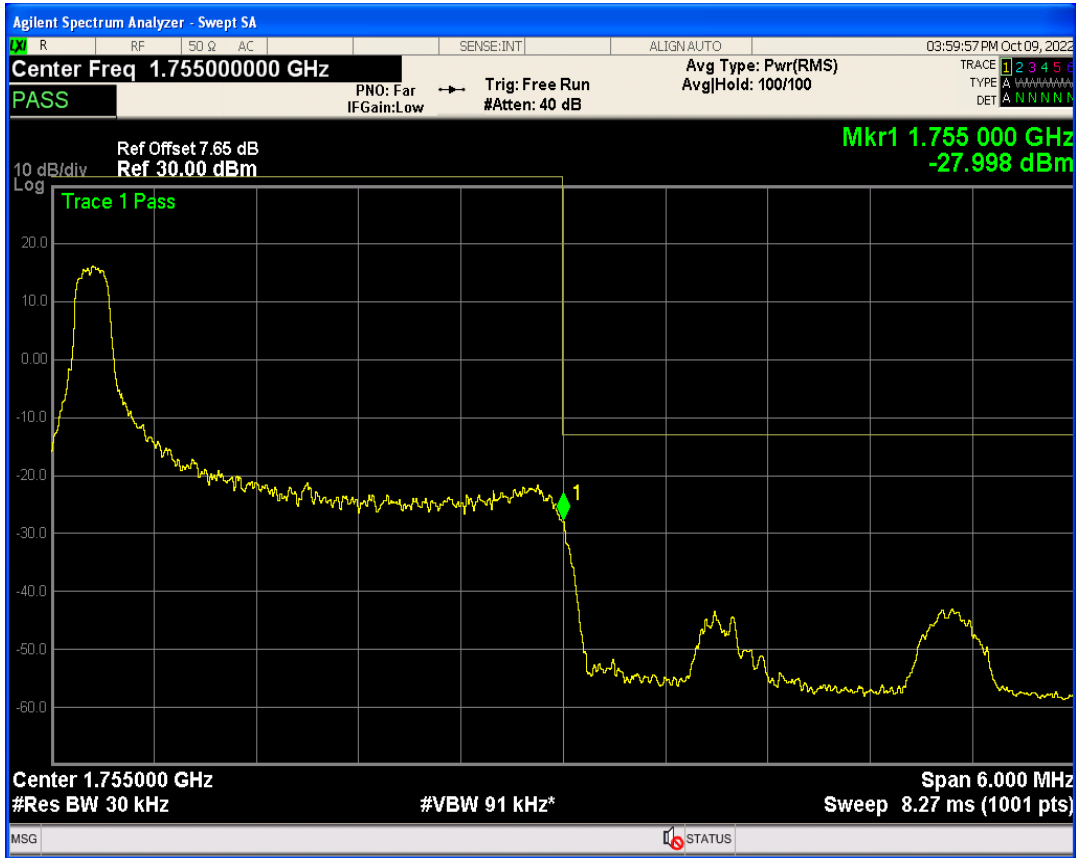

Band4 QAM16 BW=3MHz Channel=20385 RB Size=1 Position=#0

Band4 QAM16 BW=3MHz Channel=20385 RB Size=1 Position=#Max