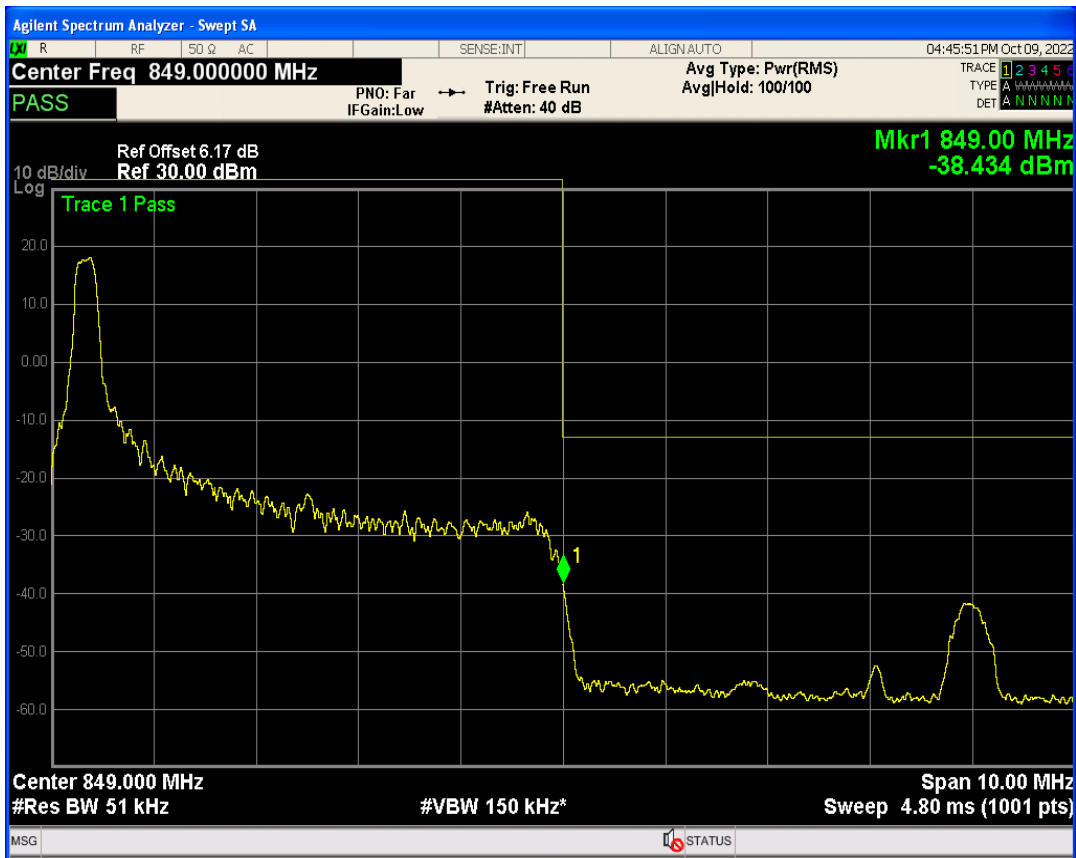

Band5 QPSK BW=5MHz Channel=20625 RB Size=1 Position=#0

Band5 QPSK BW=5MHz Channel=20625 RB Size=1 Position=#Max