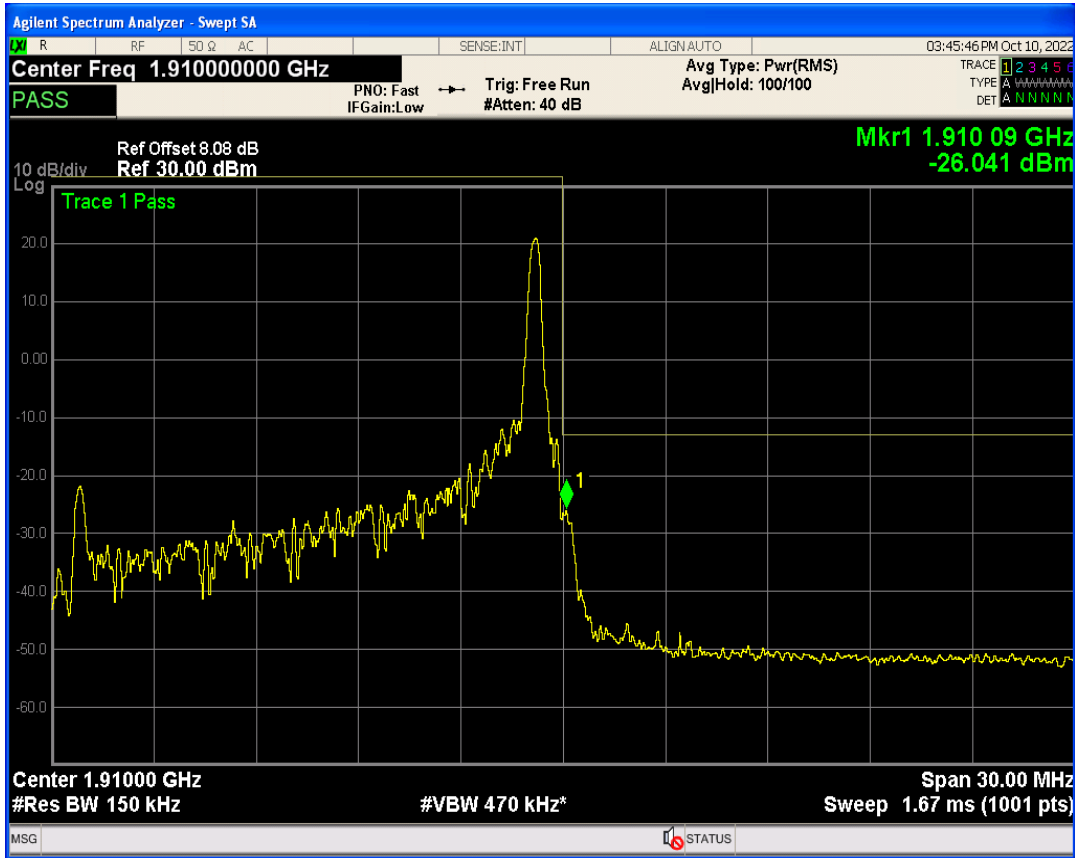

Band2 QAM16 BW=15MHz Channel=19125 RB Size=1 Position=#Max

Band2 QAM16 BW=15MHz Channel=19125 RB Size=1 Position=#0