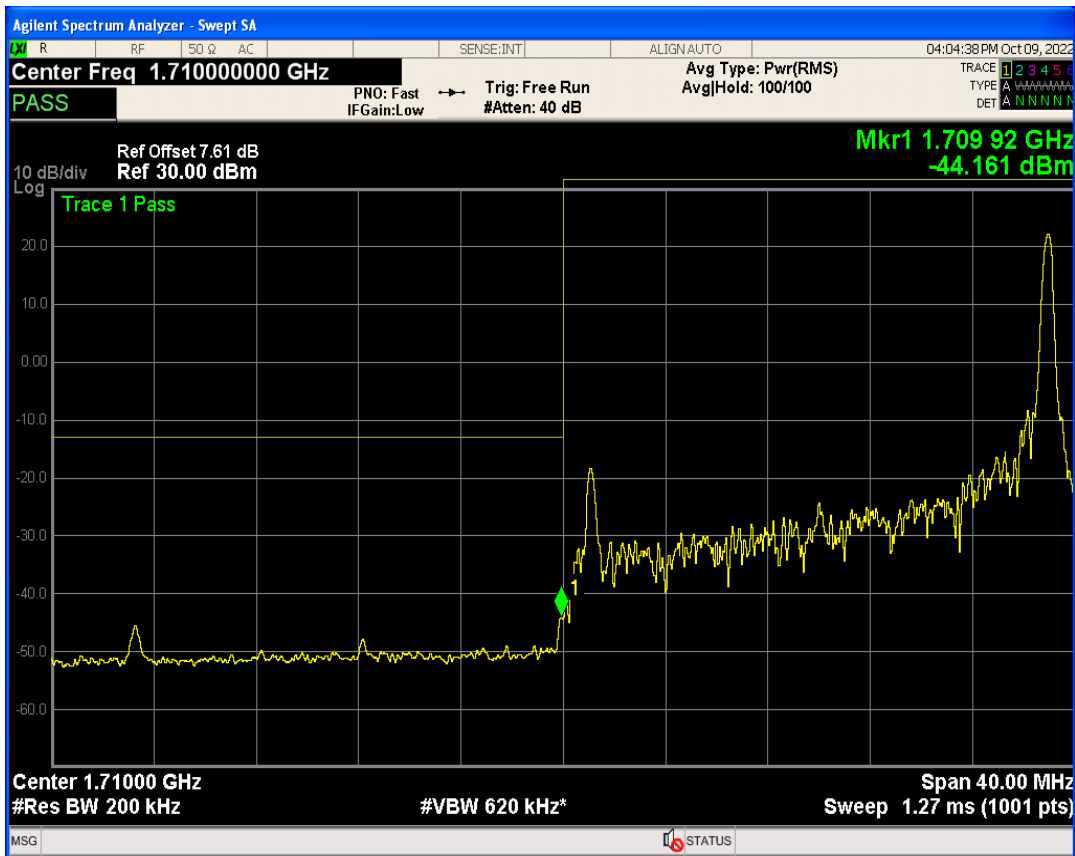

Band4 QPSK BW=20MHz Channel=20050 RB Size=1 Position=#Max

Band4 QPSK BW=20MHz Channel=20050 RB Size=1 Position=#0