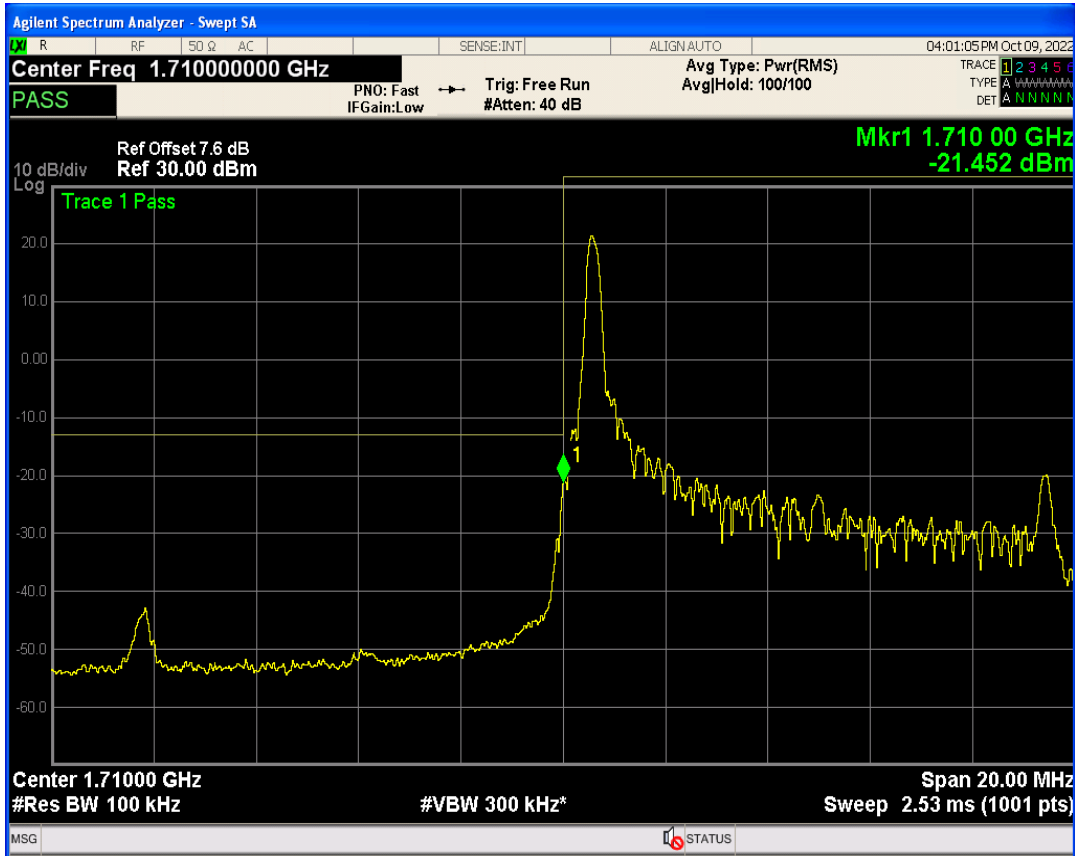

Band4 QPSK BW=5MHz Channel=20375 RB Size=1 Position=#Max

Band4 QAM16 BW=5MHz Channel=20375 RB Size=1 Position=#Max

Band4 QAM16 BW=5MHz Channel=20375 RB Size=1 Position=#0

Band4 QAM16 BW=5MHz Channel=20375 RB Size=25 Position=#0

Band4 QPSK BW=10MHz Channel=20000 RB Size=1 Position=#Max

Band4 QPSK BW=10MHz Channel=20000 RB Size=1 Position=#0

Band4 QPSK BW=10MHz Channel=20000 RB Size=50 Position=#0

Band4 QAM16 BW=10MHz Channel=20000 RB Size=1 Position=#Max