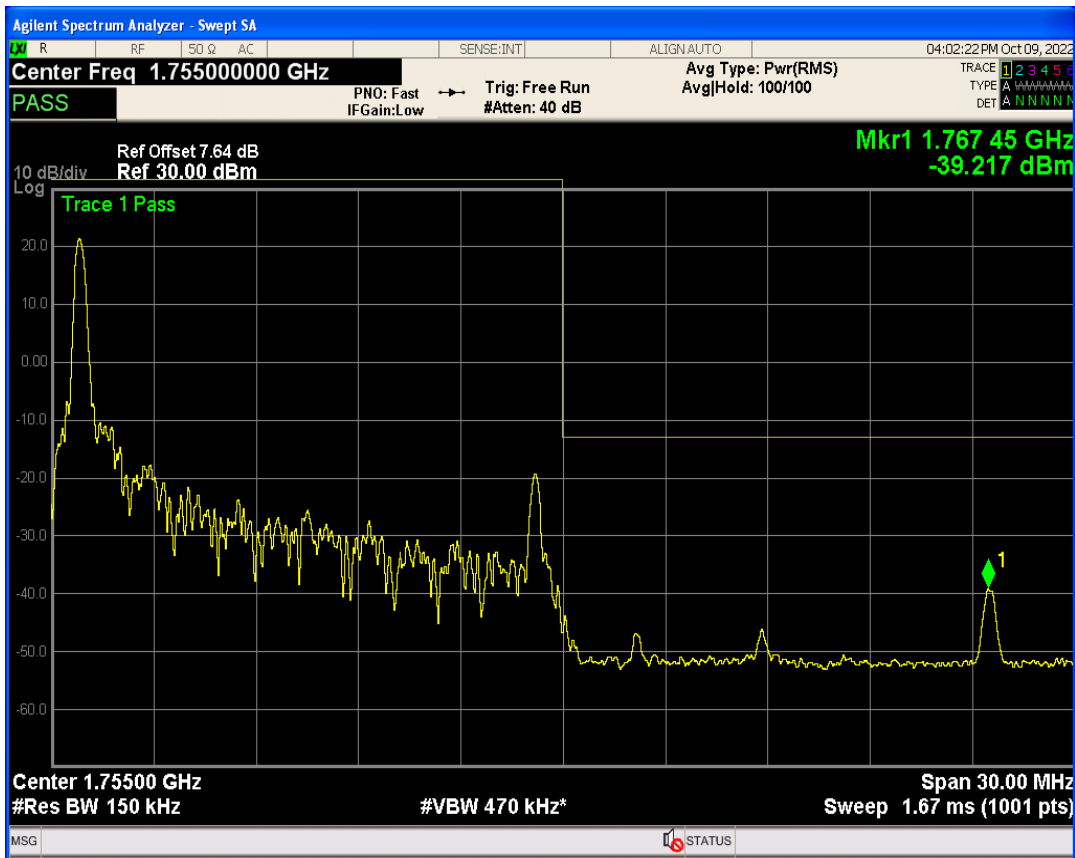

Band4 QAM16 BW=15MHz Channel=20325 RB Size=1 Position=#0

Band4 QAM16 BW=15MHz Channel=20325 RB Size=75 Position=#0