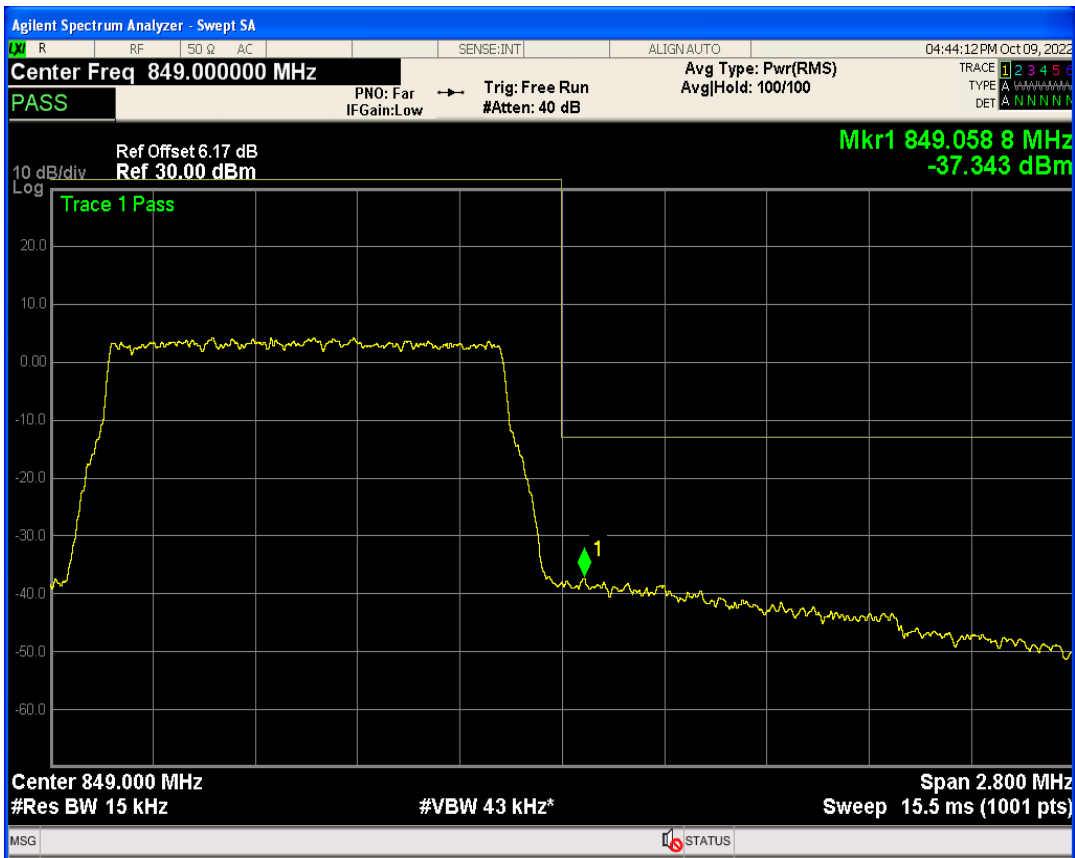

Band5 QAM16 BW=1.4MHz Channel=20643 RB Size=6 Position=#0

Band5 QPSK BW=3MHz Channel=20415 RB Size=1 Position=#Max