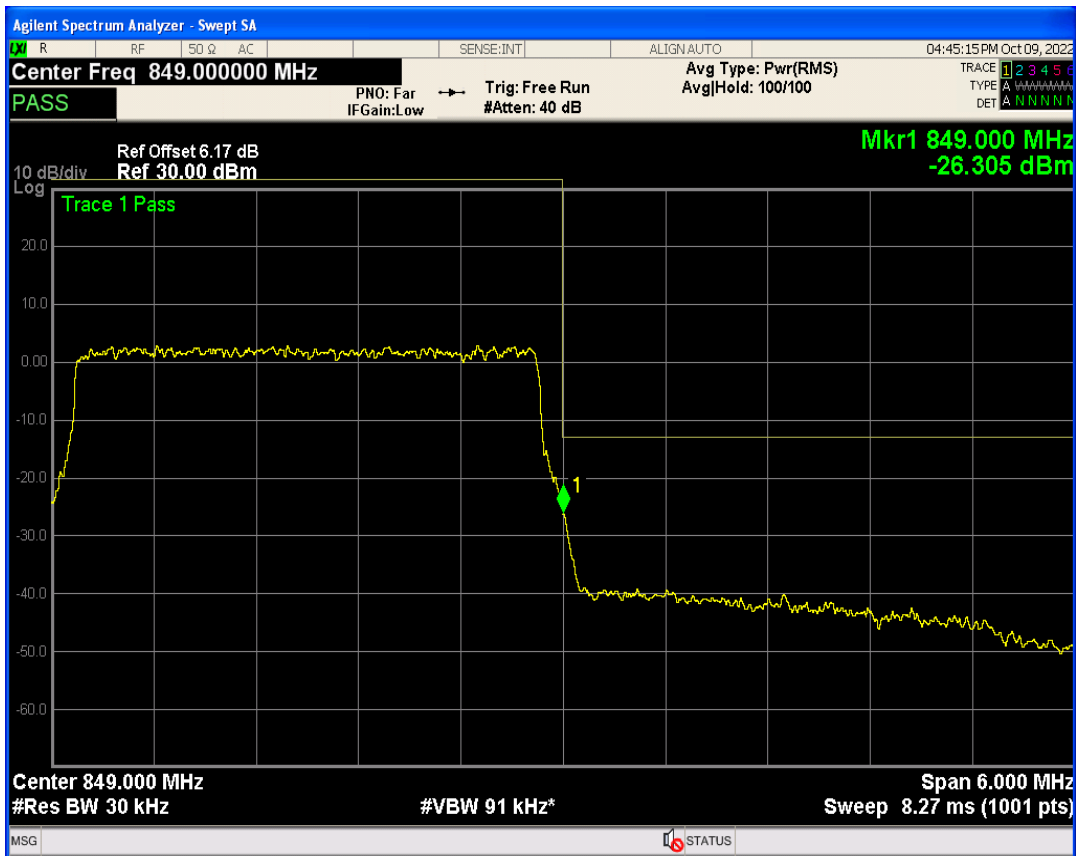

Band5 QAM16 BW=3MHz Channel=20635 RB Size=15 Position=#0

Band5 QAM16 BW=3MHz Channel=20635 RB Size=1 Position=#Max