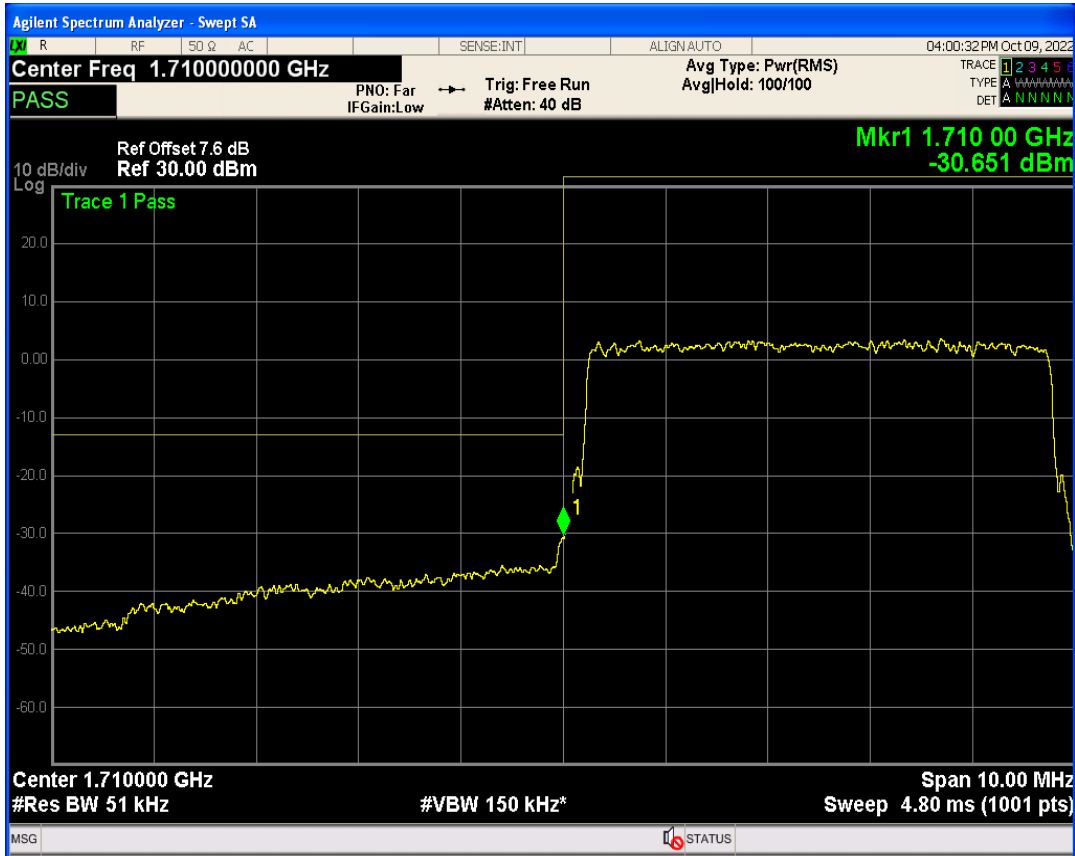

Band4 QPSK BW=5MHz Channel=19975 RB Size=1 Position=#0

Band4 QPSK BW=5MHz Channel=19975 RB Size=1 Position=#Max

Band4 QPSK BW=5MHz Channel=19975 RB Size=25 Position=#0

Band4 QAM16 BW=5MHz Channel=19975 RB Size=1 Position=#0

Band4 QAM16 BW=5MHz Channel=19975 RB Size=1 Position=#Max

Band4 QAM16 BW=5MHz Channel=19975 RB Size=25 Position=#0

Band4 QPSK BW=5MHz Channel=20375 RB Size=1 Position=#0

Band4 QPSK BW=5MHz Channel=20375 RB Size=25 Position=#0