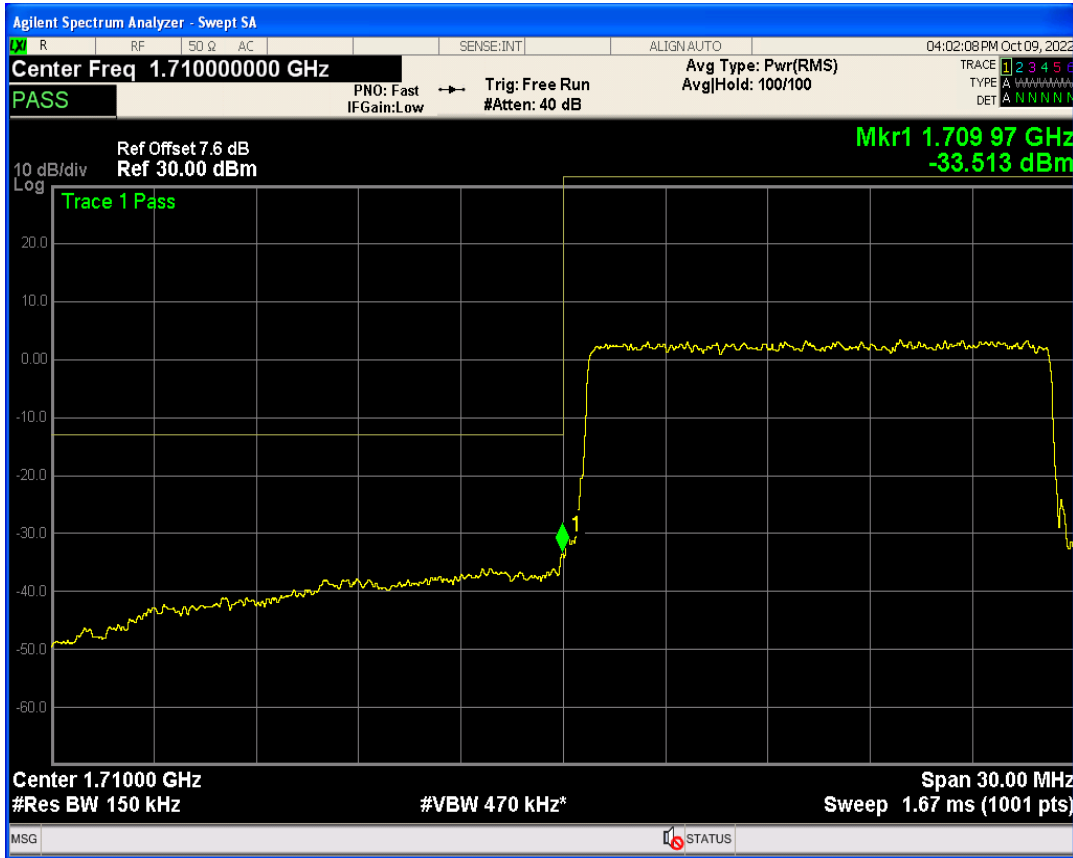

Band4 QAM16 BW=15MHz Channel=20025 RB Size=75 Position=#0

Band4 QPSK BW=15MHz Channel=20325 RB Size=1 Position=#0