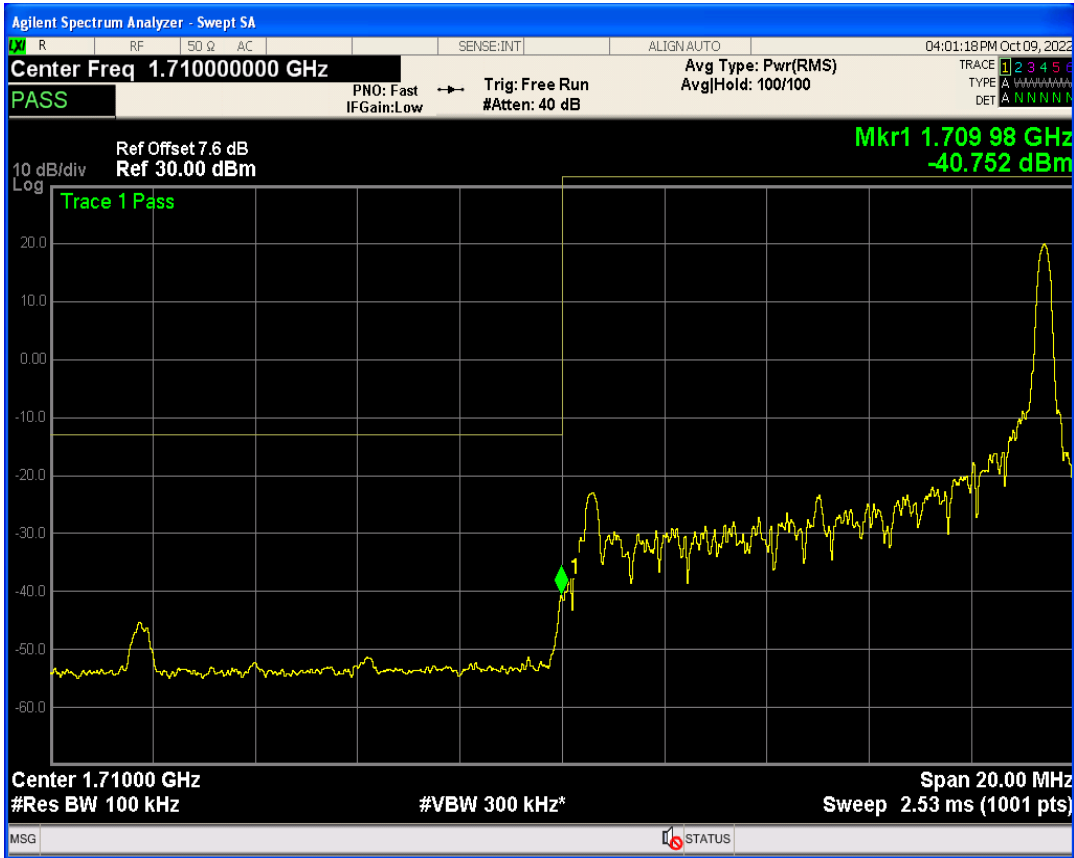

Band4 QPSK BW=10MHz Channel=20000 RB Size=1 Position=#Max

Band4 QPSK BW=10MHz Channel=20000 RB Size=1 Position=#0

Band4 QPSK BW=10MHz Channel=20000 RB Size=50 Position=#0

Band4 QAM16 BW=10MHz Channel=20000 RB Size=1 Position=#Max

Band4 QAM16 BW=10MHz Channel=20000 RB Size=1 Position=#0

Band4 QPSK BW=10MHz Channel=20350 RB Size=1 Position=#0

Band4 QAM16 BW=10MHz Channel=20000 RB Size=50 Position=#0

Band4 QPSK BW=10MHz Channel=20350 RB Size=1 Position=#Max