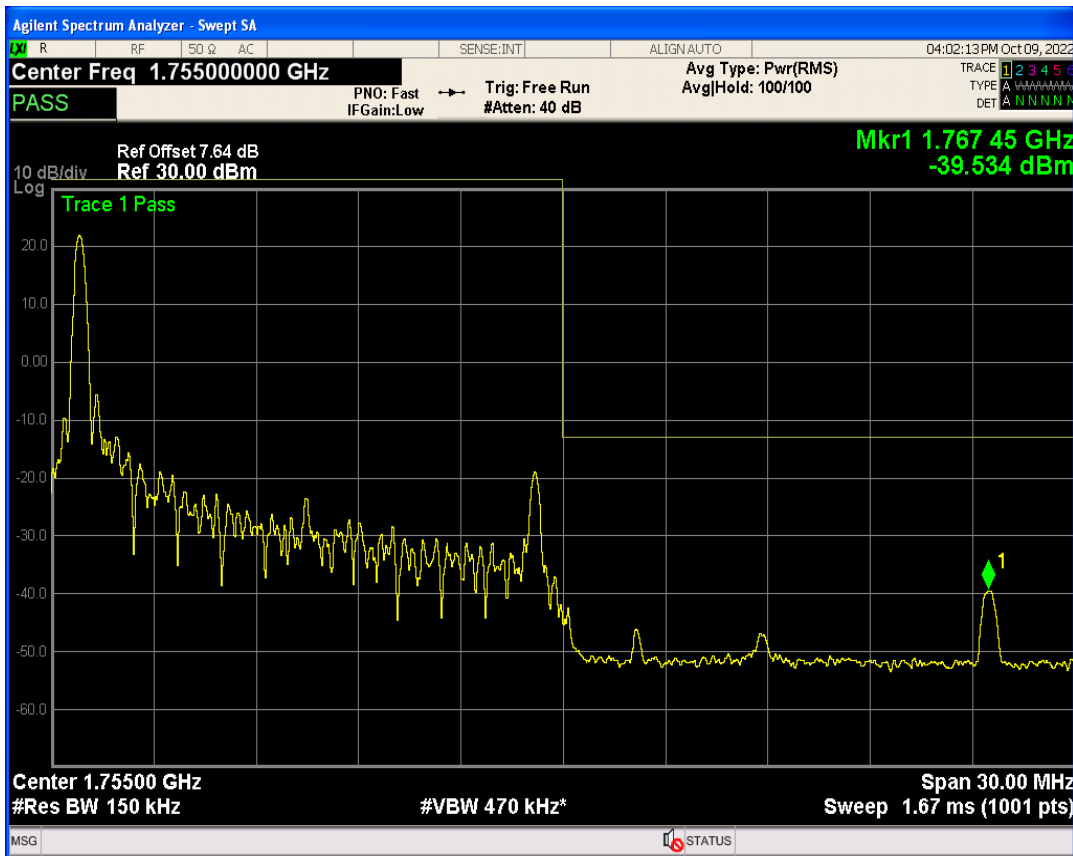

Band4 QPSK BW=15MHz Channel=20325 RB Size=1 Position=#0

Band4 QPSK BW=15MHz Channel=20325 RB Size=75 Position=#0