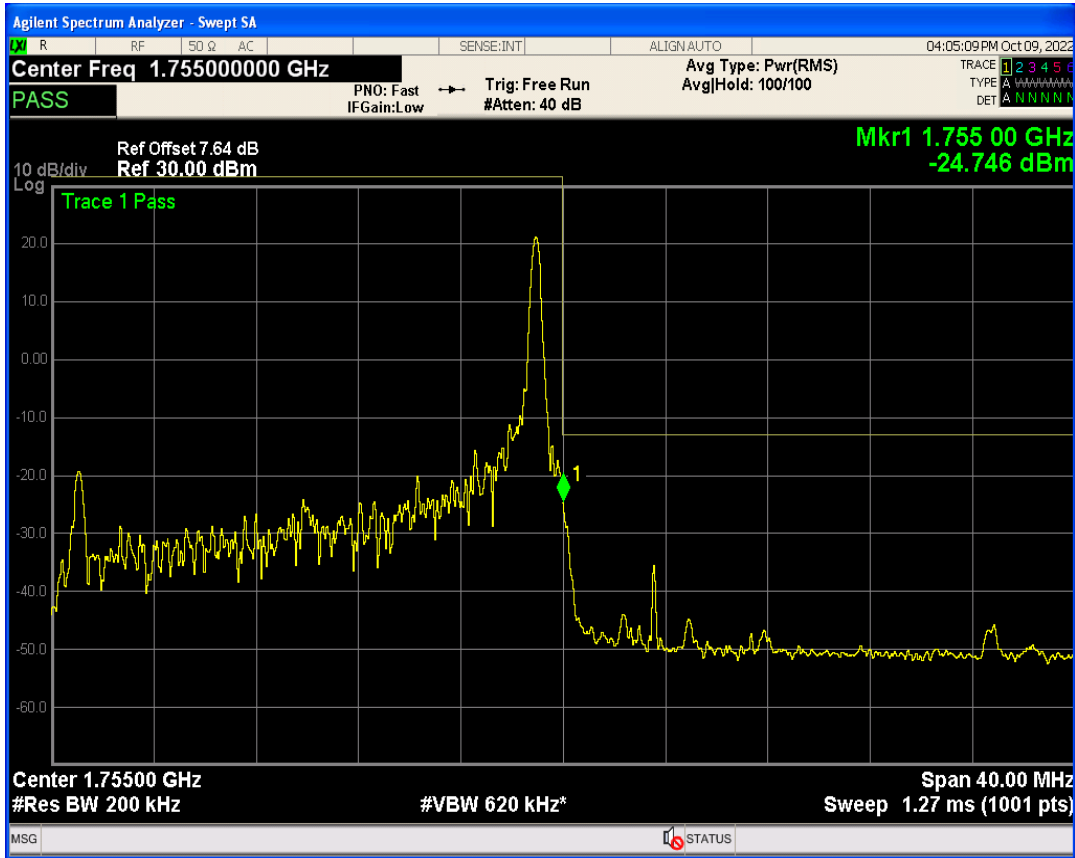

Band4 QAM16 BW=20MHz Channel=20050 RB Size=1 Position=#0

Band4 QAM16 BW=20MHz Channel=20050 RB Size=100 Position=#0

Band4 QPSK BW=20MHz Channel=20300 RB Size=1 Position=#Max

Band4 QPSK BW=20MHz Channel=20300 RB Size=1 Position=#0

Band4 QPSK BW=20MHz Channel=20300 RB Size=100 Position=#0

Band4 QAM16 BW=20MHz Channel=20300 RB Size=1 Position=#Max

Band4 QAM16 BW=20MHz Channel=20300 RB Size=1 Position=#0

Band4 QAM16 BW=20MHz Channel=20300 RB Size=100 Position=#0