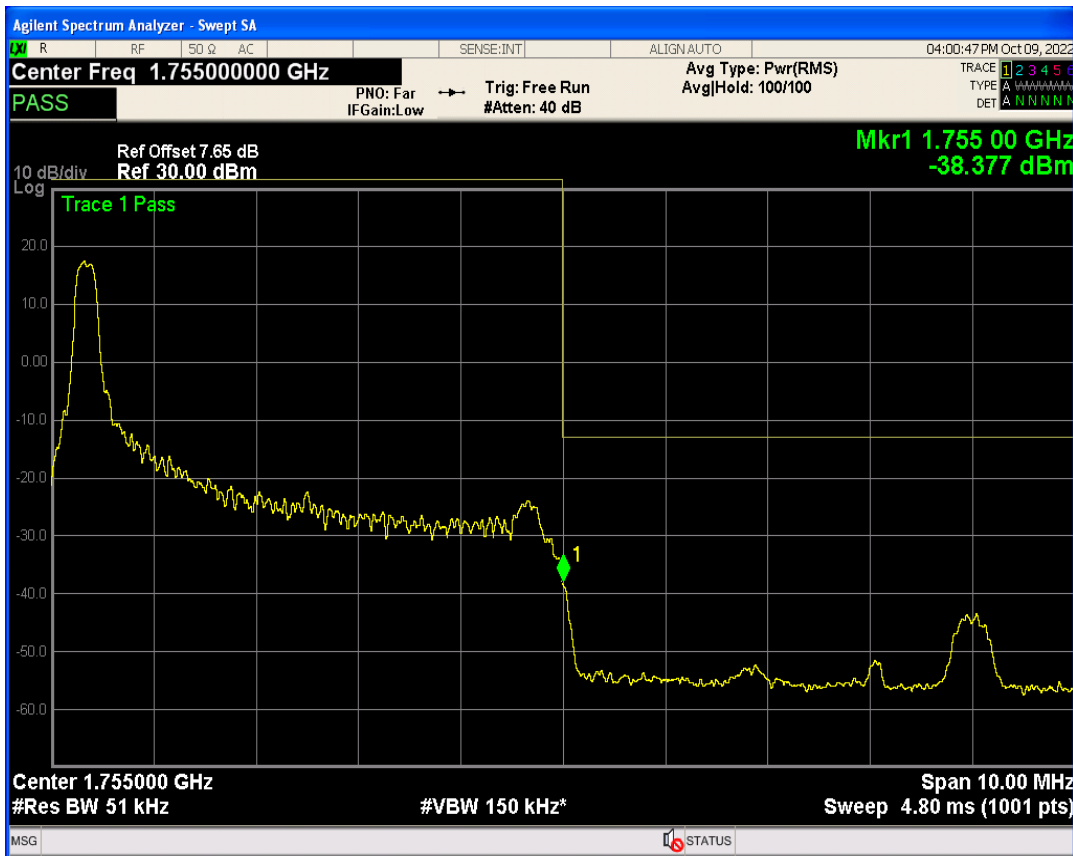

Band4 QAM16 BW=5MHz Channel=20375 RB Size=1 Position=#0

Band4 QAM16 BW=5MHz Channel=20375 RB Size=25 Position=#0