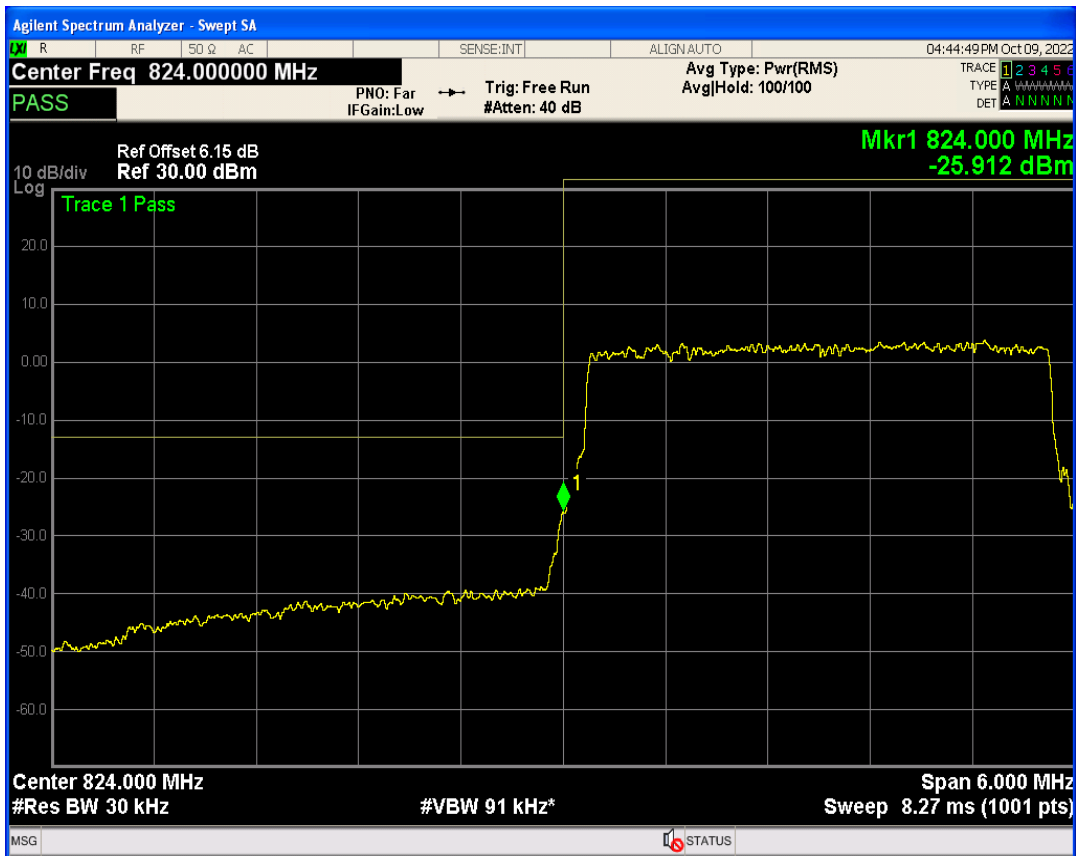

Band5 QAM16 BW=3MHz Channel=20415 RB Size=15 Position=#0

Band5 QPSK BW=3MHz Channel=20635 RB Size=1 Position=#Max