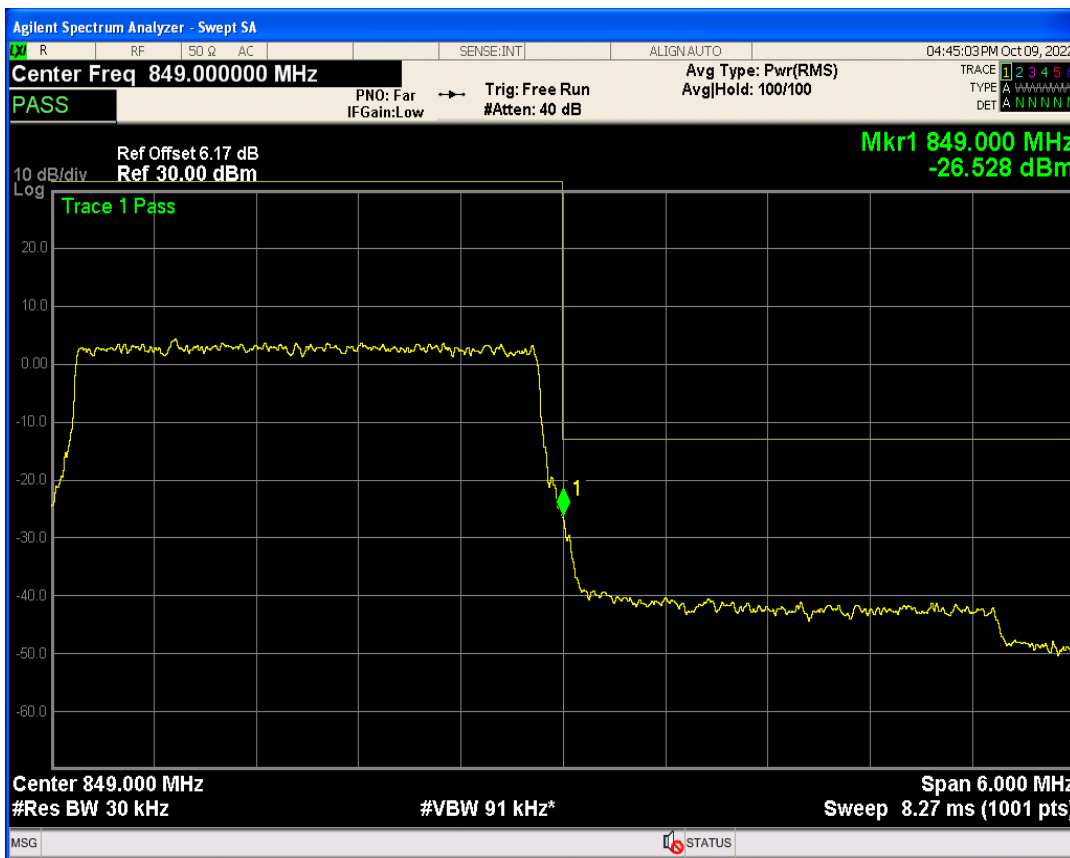

Band5 QPSK BW=3MHz Channel=20635 RB Size=15 Position=#0

Band5 QAM16 BW=3MHz Channel=20635 RB Size=1 Position=#0