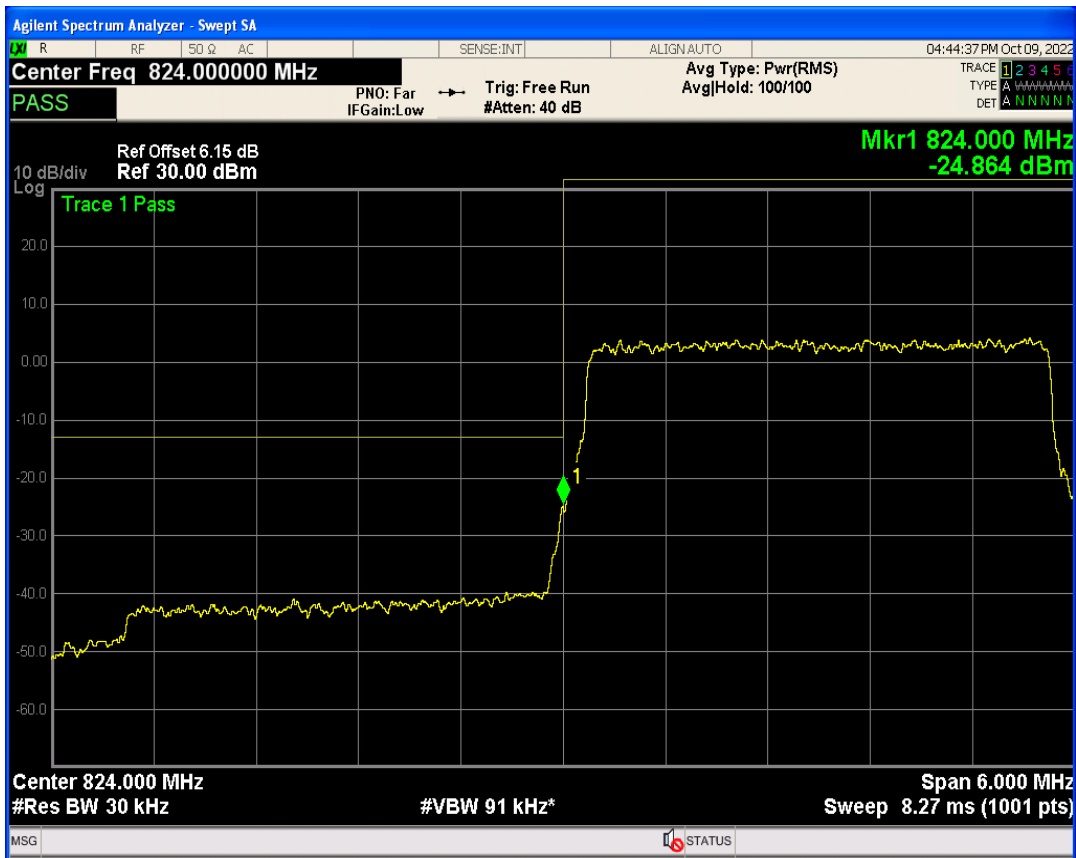

Band5 QPSK BW=3MHz Channel=20415 RB Size=15 Position=#0

Band5 QAM16 BW=3MHz Channel=20415 RB Size=1 Position=#0