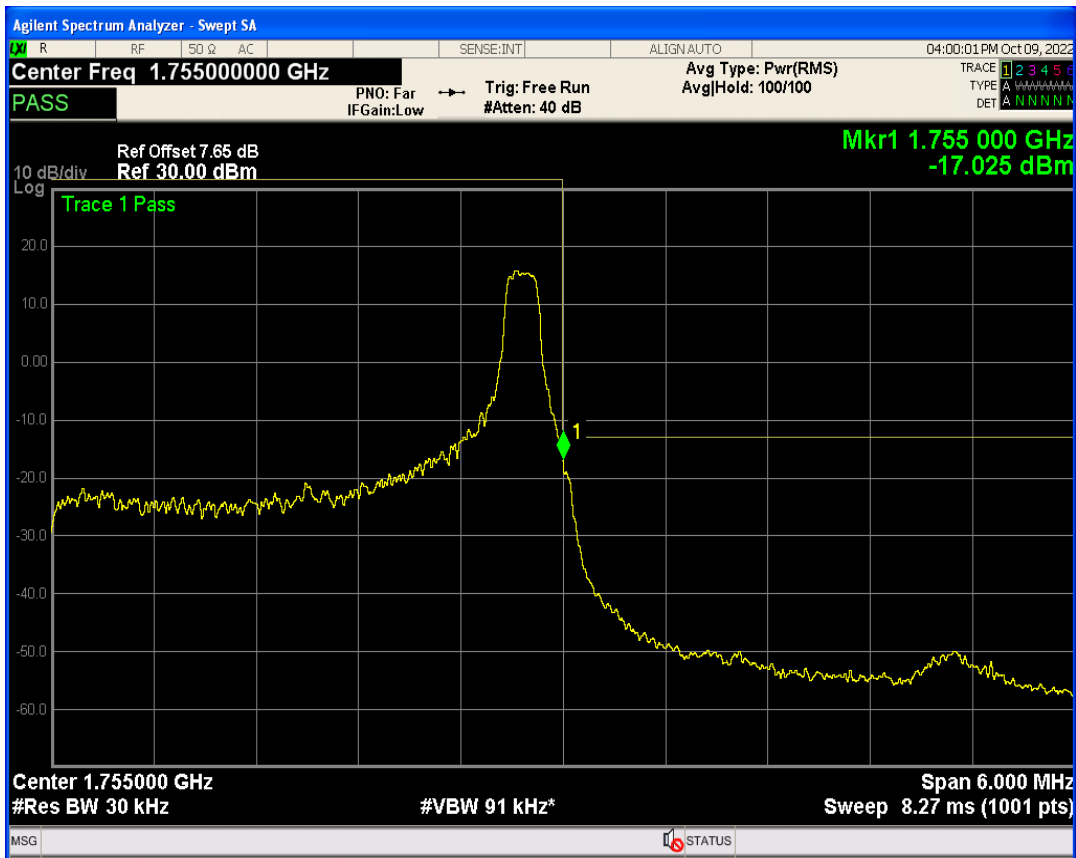

Band4 QAM16 BW=3MHz Channel=20385 RB Size=1 Position=#Max

Band4 QAM16 BW=3MHz Channel=20385 RB Size=15 Position=#0