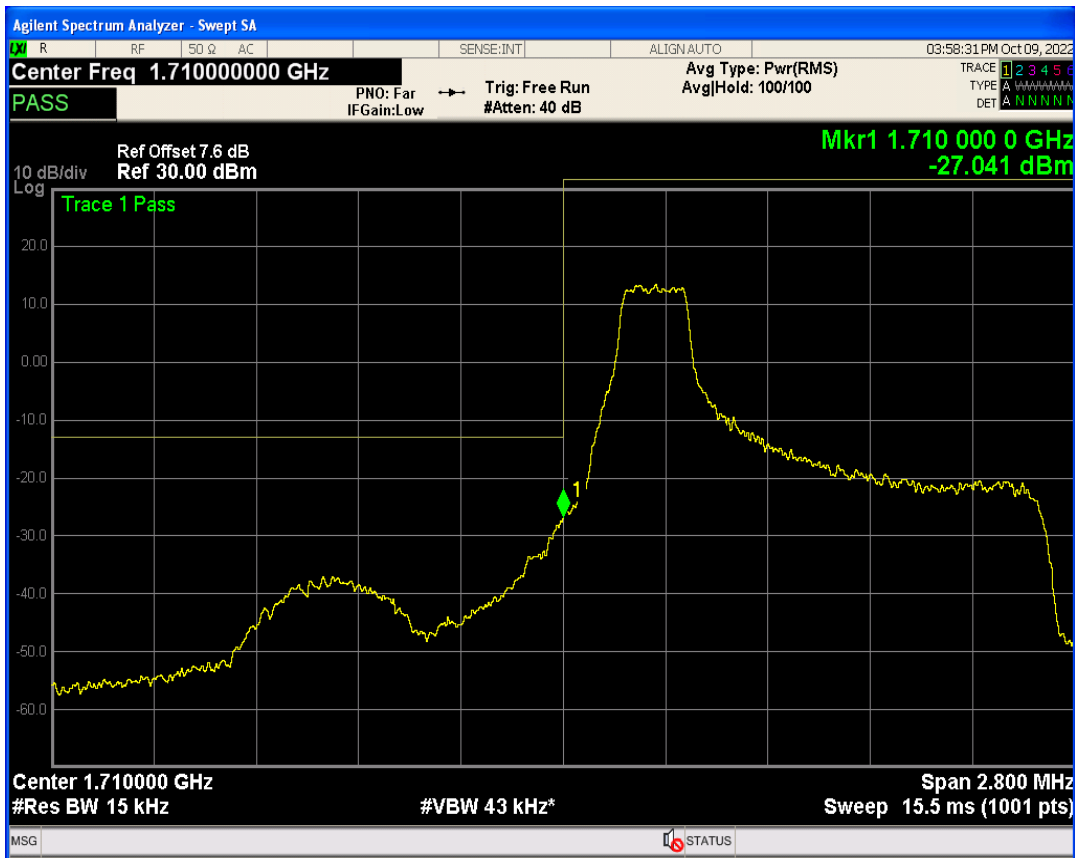

Band4 QAM16 BW=1.4MHz Channel=19957 RB Size=1 Position=#0

Band4 QPSK BW=1.4MHz Channel=19957 RB Size=6 Position=#0