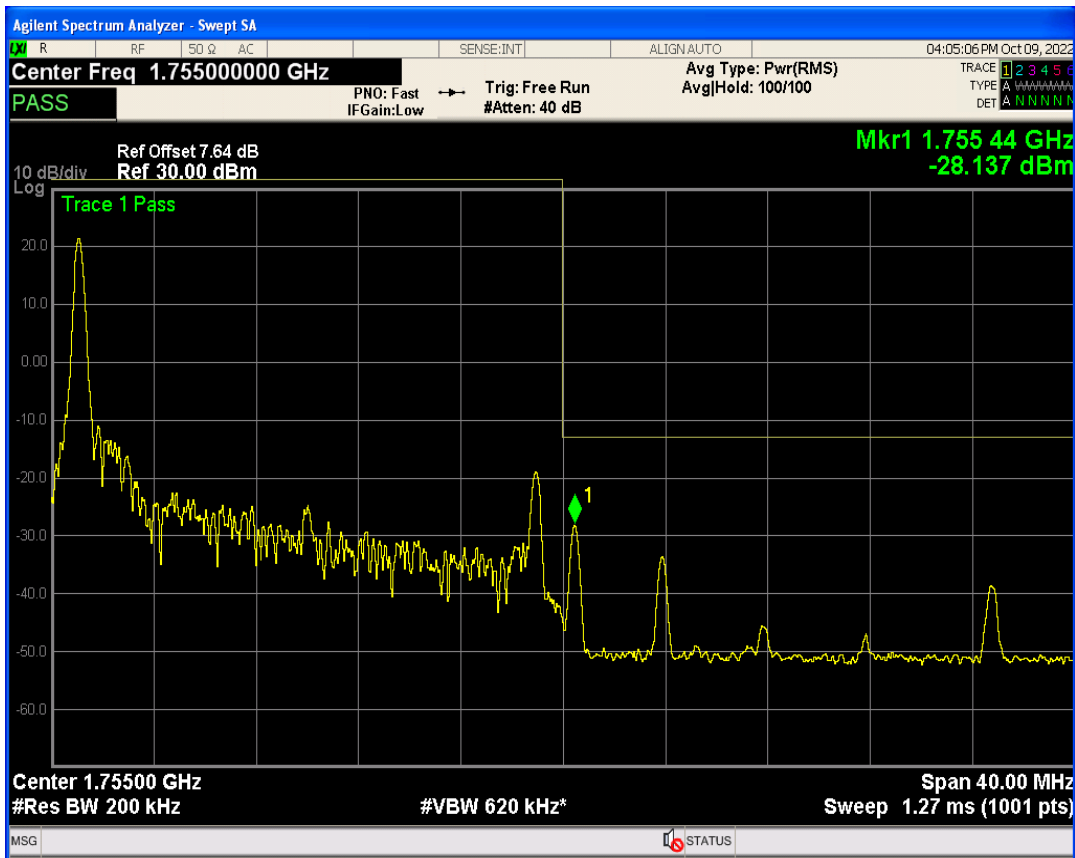

Band4 QAM16 BW=20MHz Channel=20300 RB Size=1 Position=#0

Band4 QAM16 BW=20MHz Channel=20300 RB Size=100 Position=#0