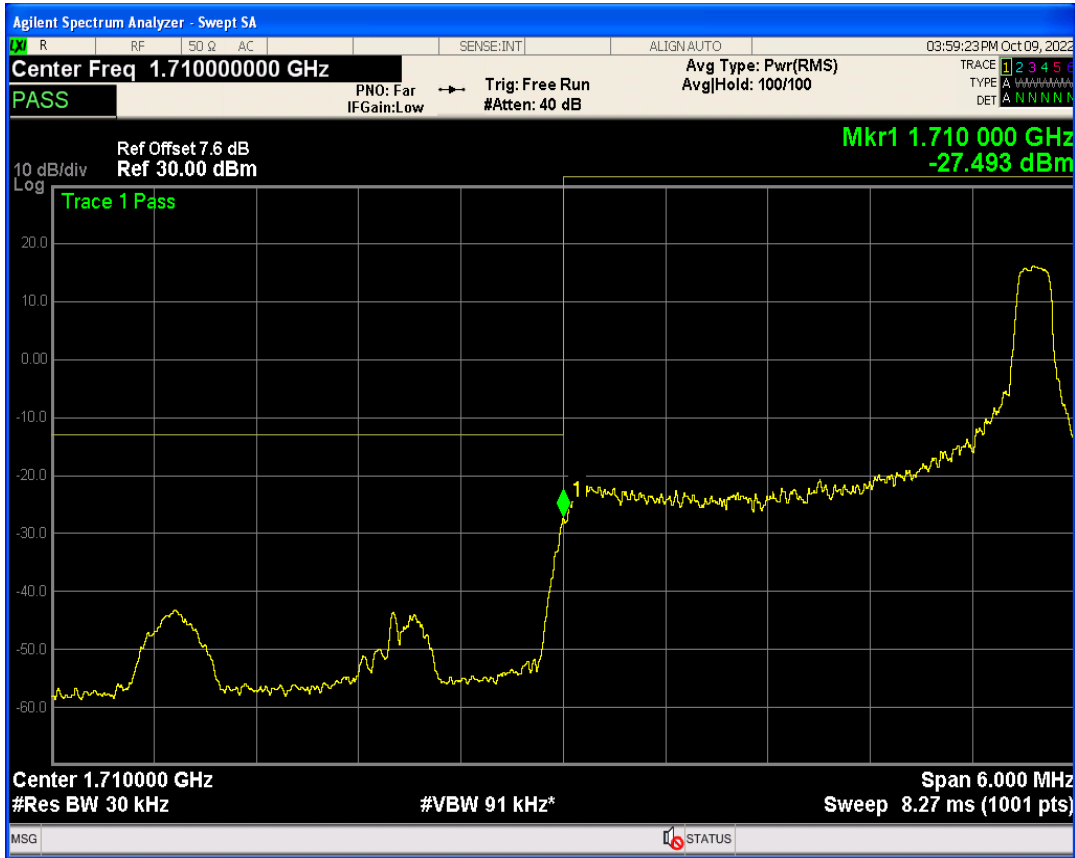

Band4 QPSK BW=3MHz Channel=19965 RB Size=1 Position=#Max

Band4 QPSK BW=3MHz Channel=19965 RB Size=15 Position=#0