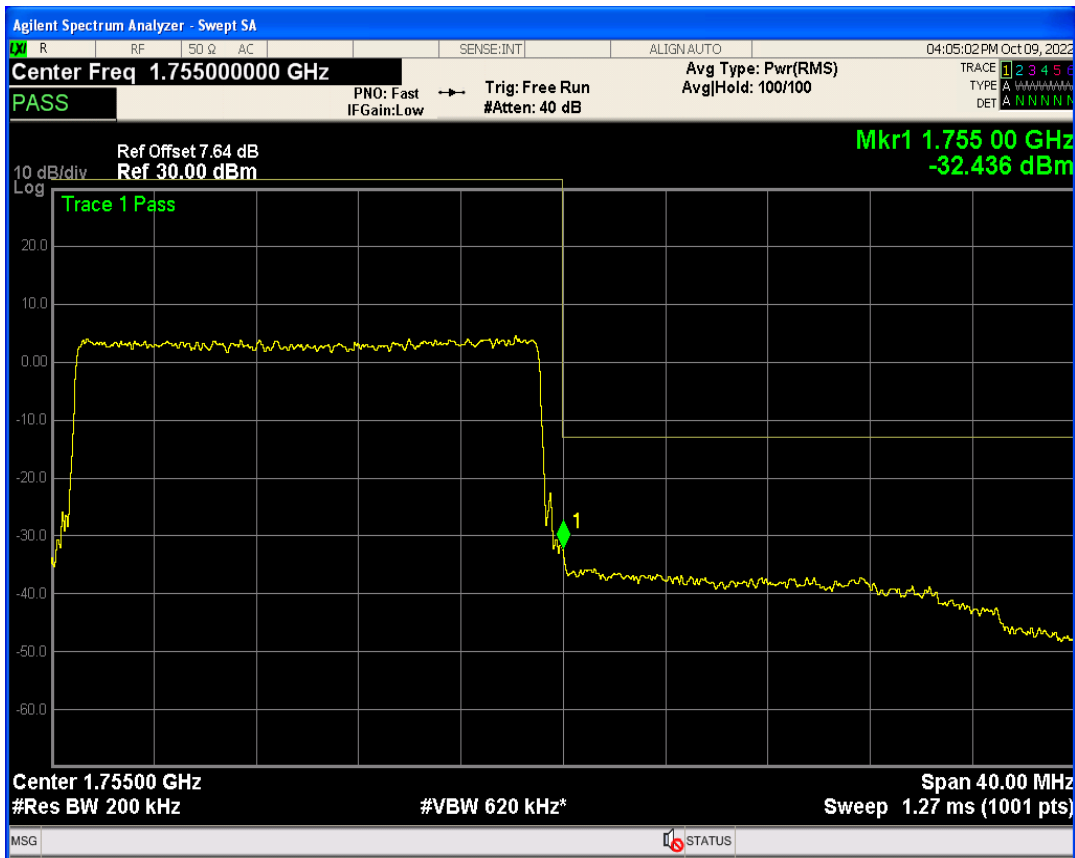

Band4 QAM16 BW=20MHz Channel=20050 RB Size=1 Position=#0

Band4 QAM16 BW=20MHz Channel=20050 RB Size=100 Position=#0

Band4 QPSK BW=20MHz Channel=20300 RB Size=1 Position=#Max

Band4 QPSK BW=20MHz Channel=20300 RB Size=1 Position=#0

Band4 QPSK BW=20MHz Channel=20300 RB Size=100 Position=#0

Band4 QAM16 BW=20MHz Channel=20300 RB Size=1 Position=#Max

Band4 QAM16 BW=20MHz Channel=20300 RB Size=1 Position=#0

Band4 QAM16 BW=20MHz Channel=20300 RB Size=100 Position=#0