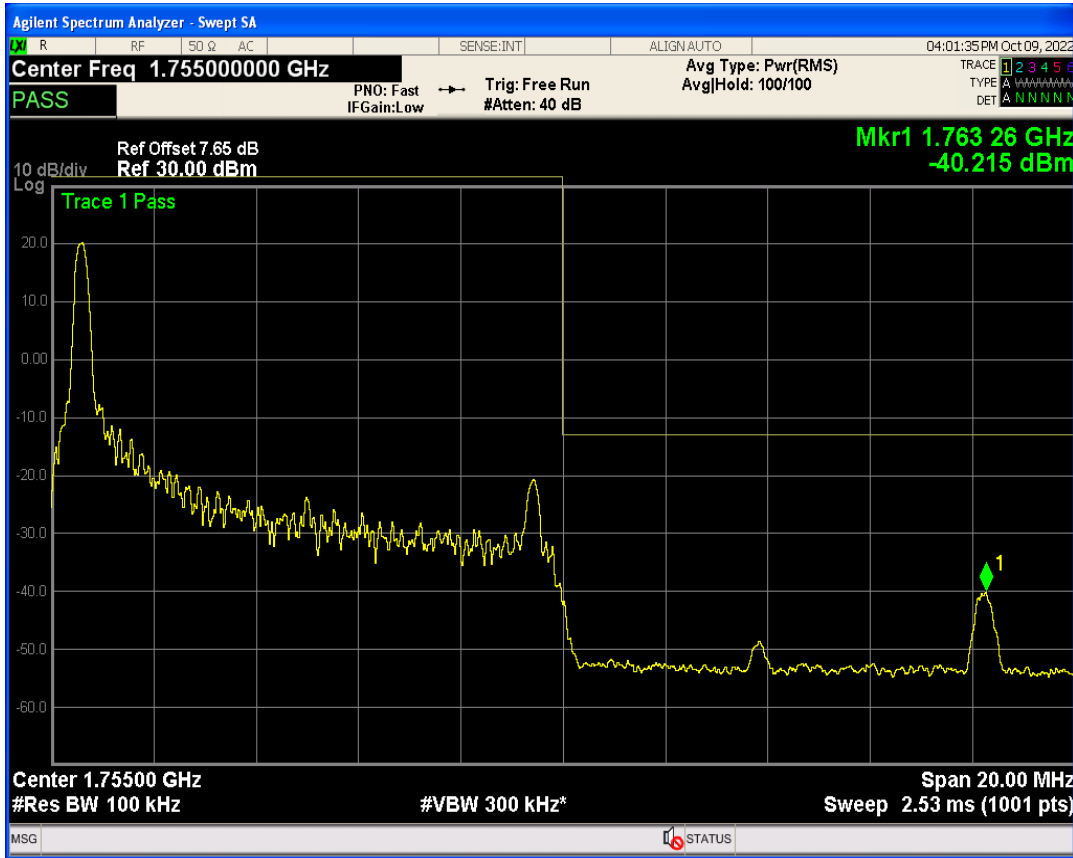

Band4 QAM16 BW=10MHz Channel=20350 RB Size=1 Position=#0

Band4 QAM16 BW=10MHz Channel=20350 RB Size=1 Position=#Max