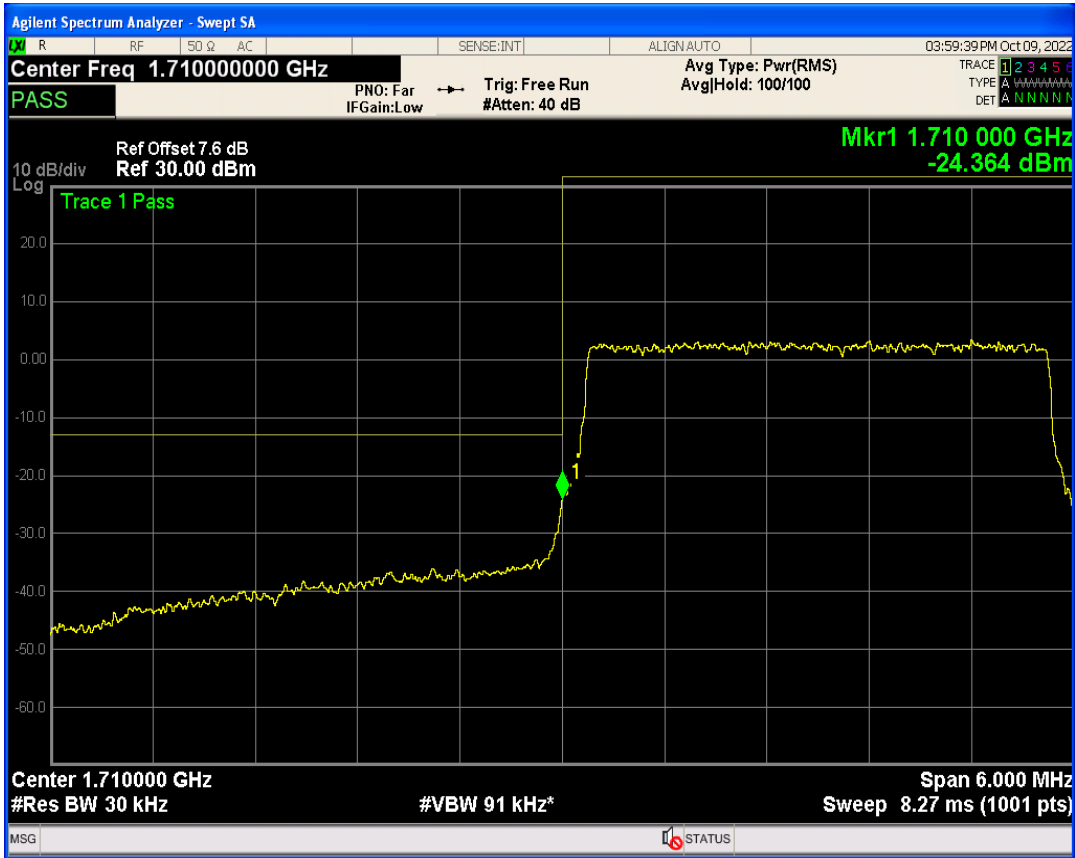

Band4 QAM16 BW=3MHz Channel=19965 RB Size=15 Position=#0

Band4 QPSK BW=3MHz Channel=20385 RB Size=1 Position=#0