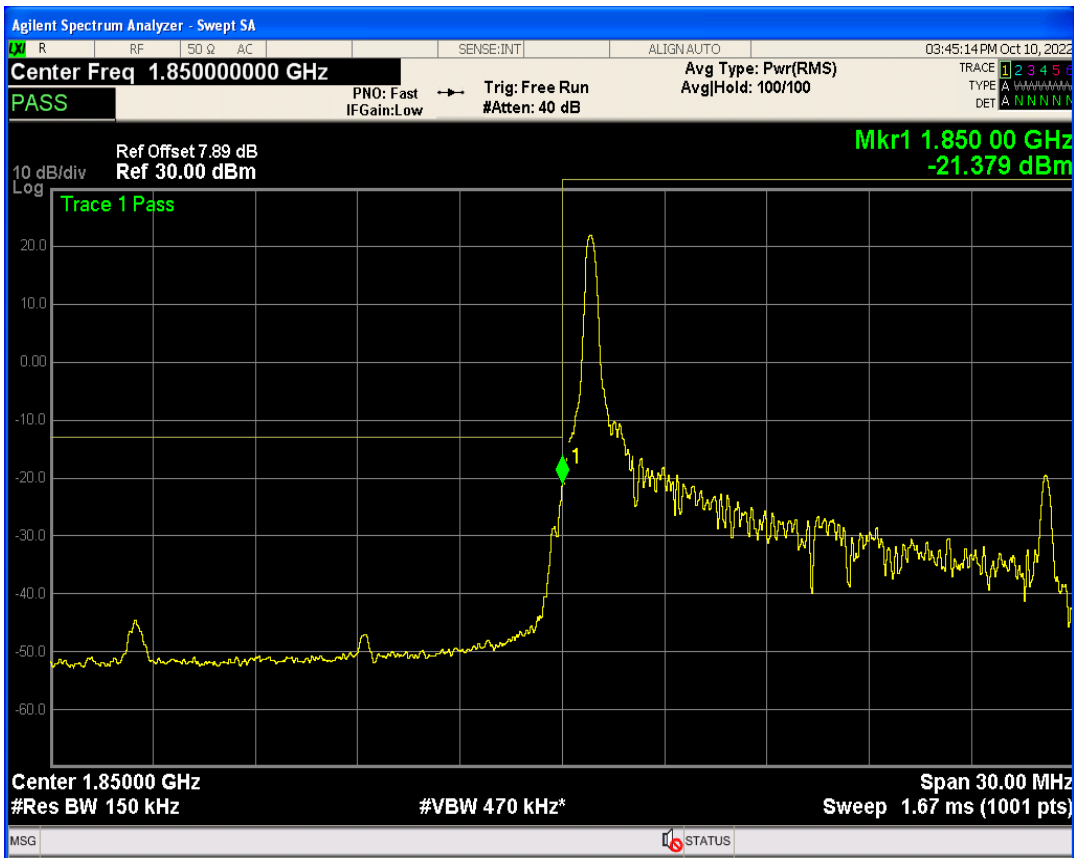

Band2 QPSK BW=15MHz Channel=18675 RB Size=1 Position=#0

Band2 QPSK BW=15MHz Channel=18675 RB Size=1 Position=#Max