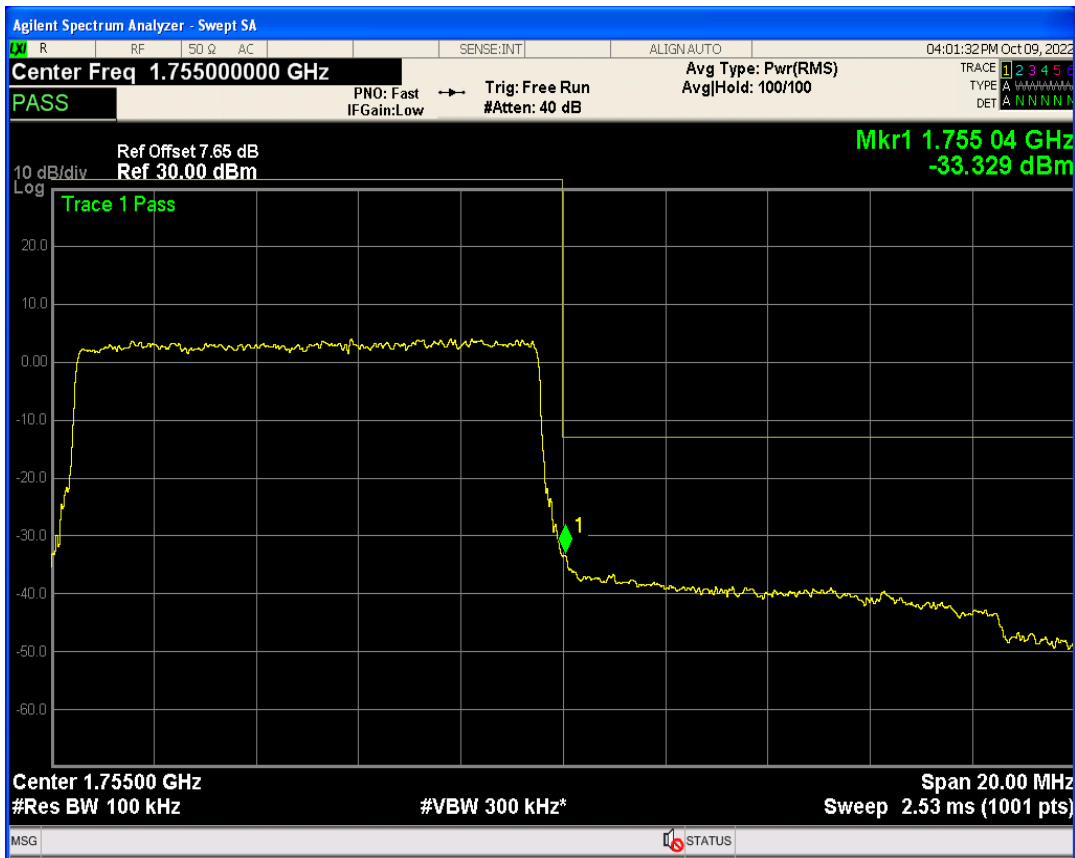

Band4 QPSK BW=10MHz Channel=20350 RB Size=50 Position=#0

Band4 QAM16 BW=10MHz Channel=20350 RB Size=1 Position=#0