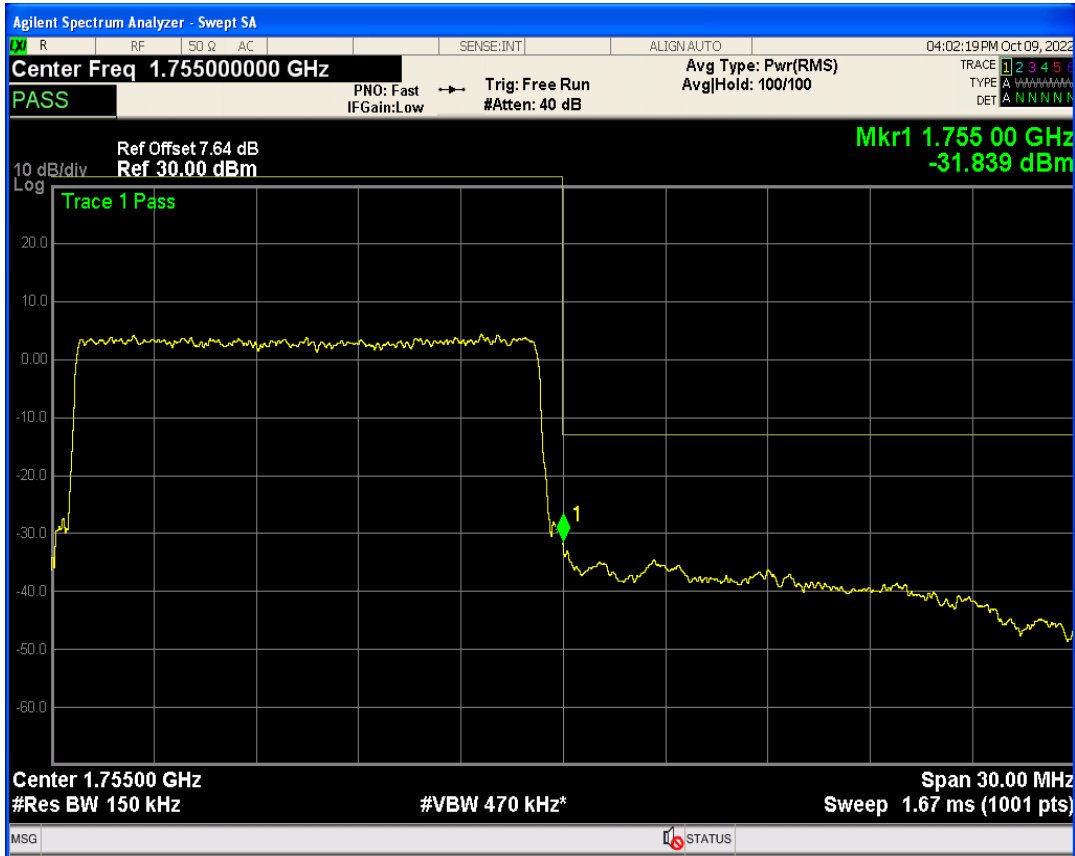

Band4 QAM16 BW=15MHz Channel=20025 RB Size=1 Position=#Max

Band4 QAM16 BW=15MHz Channel=20025 RB Size=75 Position=#0

Band4 QPSK BW=15MHz Channel=20325 RB Size=1 Position=#0

Band4 QPSK BW=15MHz Channel=20325 RB Size=75 Position=#0