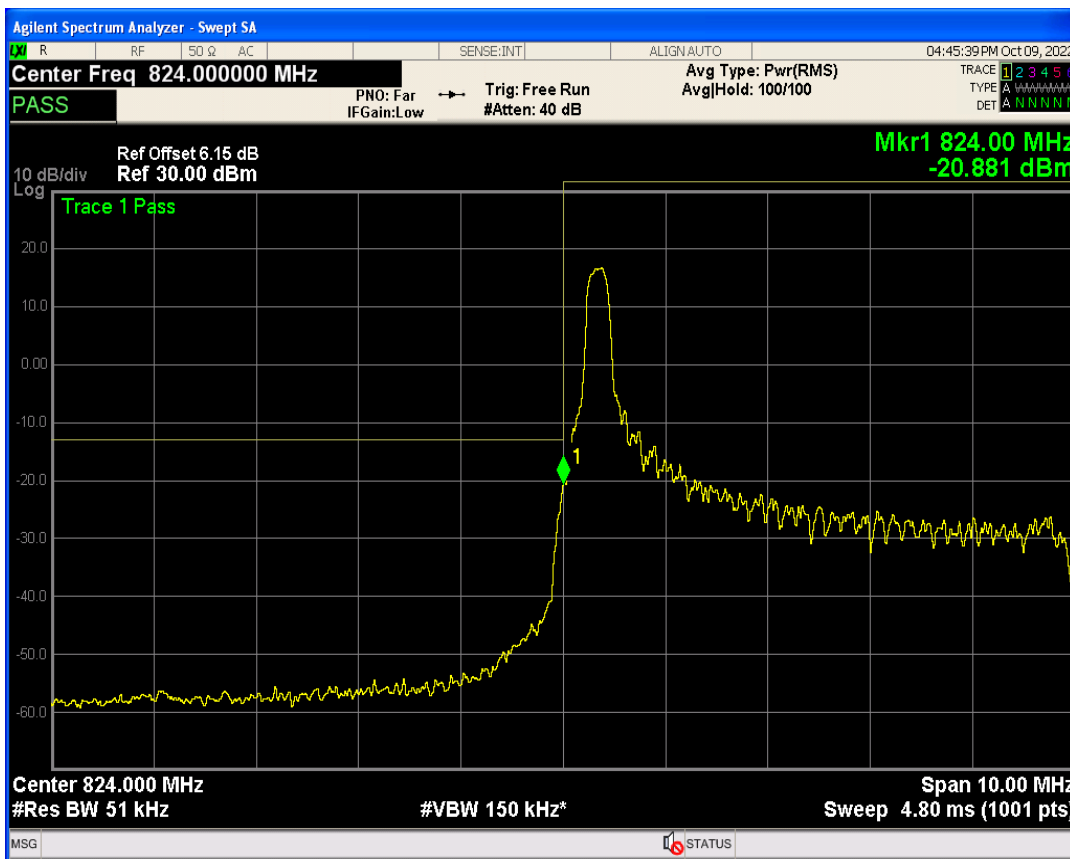

Band5 QPSK BW=5MHz Channel=20425 RB Size=1 Position=#0

Band5 QPSK BW=5MHz Channel=20425 RB Size=25 Position=#0

Band5 QPSK BW=5MHz Channel=20425 RB Size=1 Position=#Max

Band5 QAM16 BW=5MHz Channel=20425 RB Size=1 Position=#0