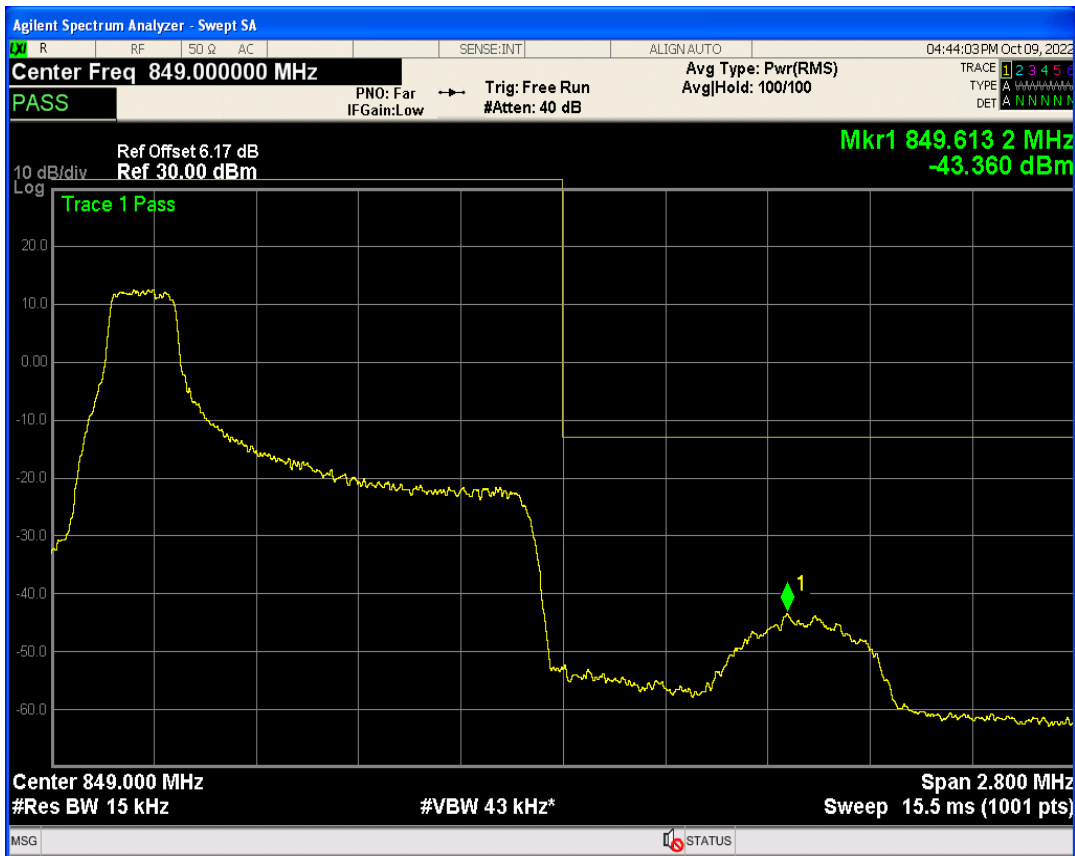

Band5 QAM16 BW=1.4MHz Channel=20643 RB Size=1 Position=#0

Band5 QPSK BW=1.4MHz Channel=20643 RB Size=6 Position=#0