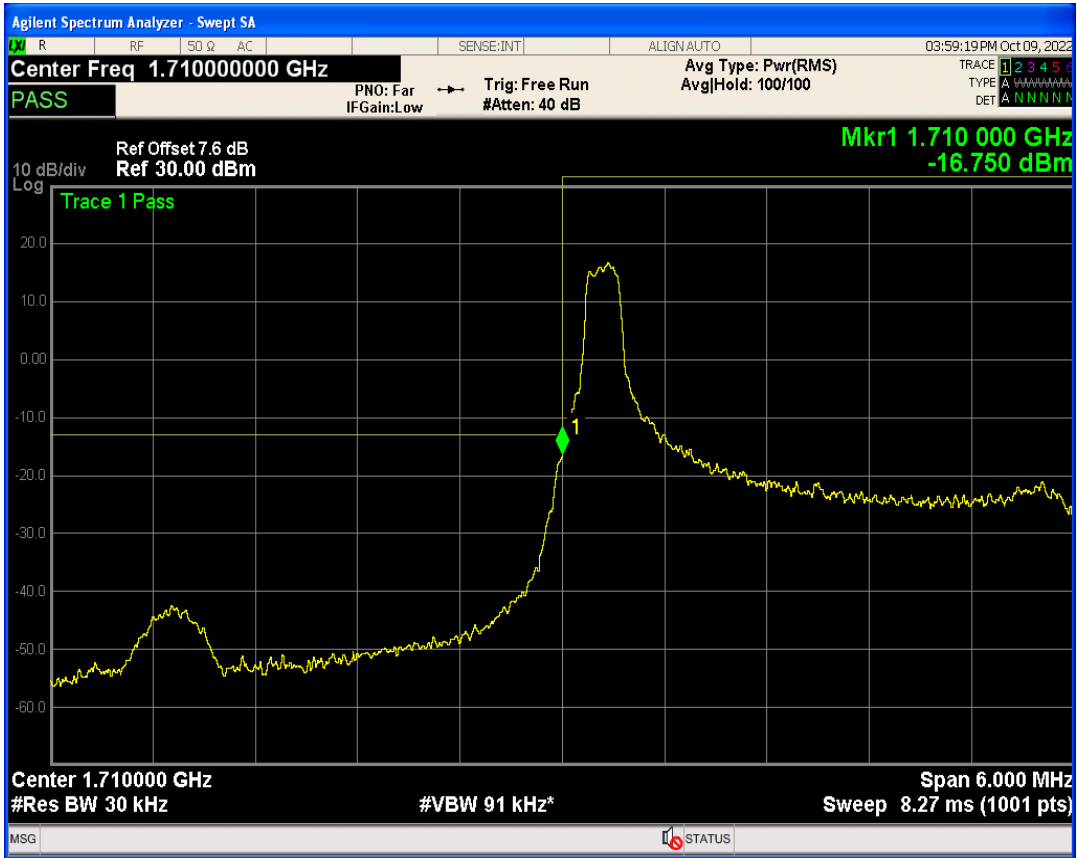

Band4 QPSK BW=1.4MHz Channel=20393 RB Size=6 Position=#0

Band4 QAM16 BW=1.4MHz Channel=20393 RB Size=1 Position=#0

Band4 QAM16 BW=1.4MHz Channel=20393 RB Size=1 Position=#Max

Band4 QPSK BW=3MHz Channel=19965 RB Size=1 Position=#0