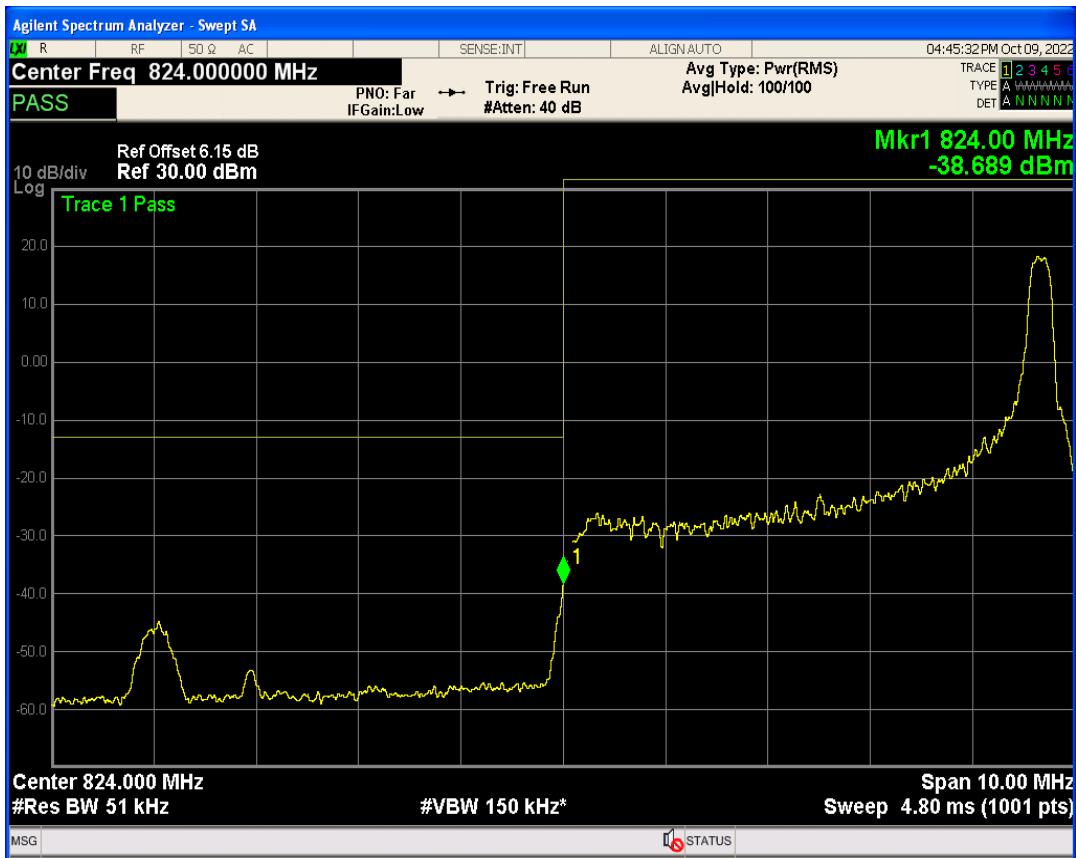

Band5 QPSK BW=5MHz Channel=20425 RB Size=1 Position=#Max

Band5 QAM16 BW=5MHz Channel=20425 RB Size=1 Position=#0