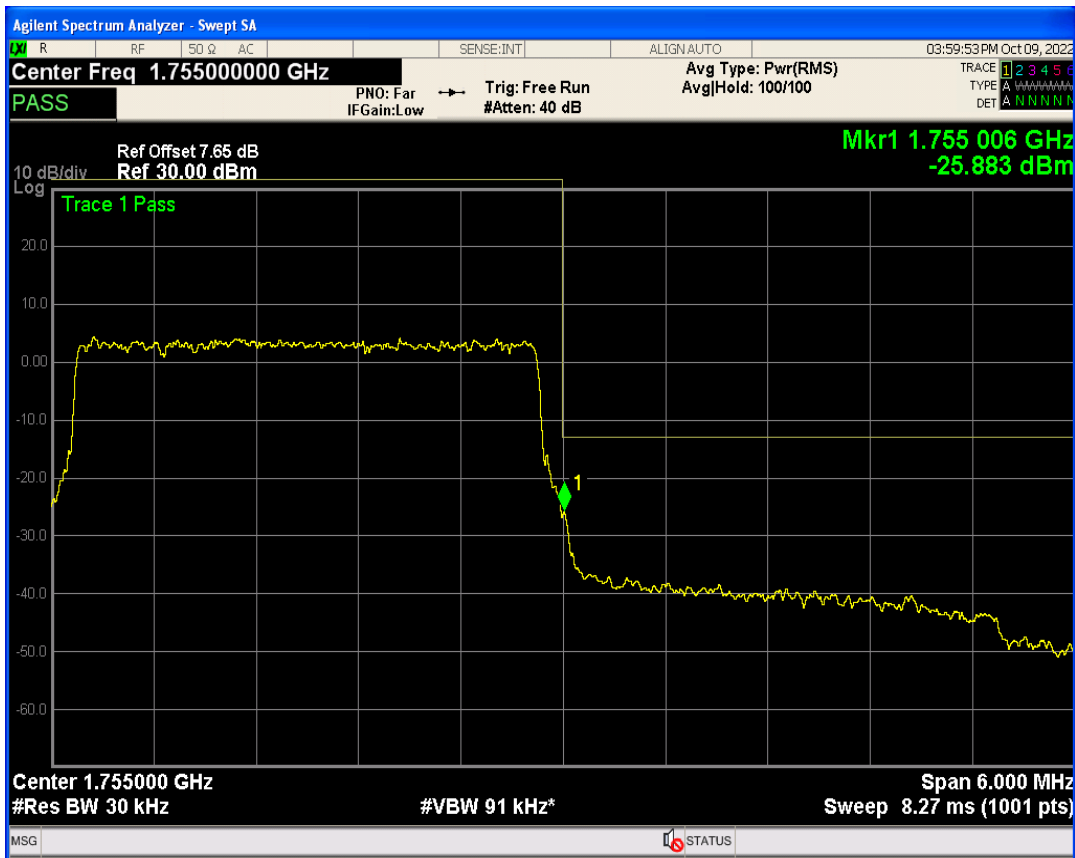

Band4 QPSK BW=3MHz Channel=20385 RB Size=15 Position=#0

Band4 QAM16 BW=3MHz Channel=20385 RB Size=1 Position=#0