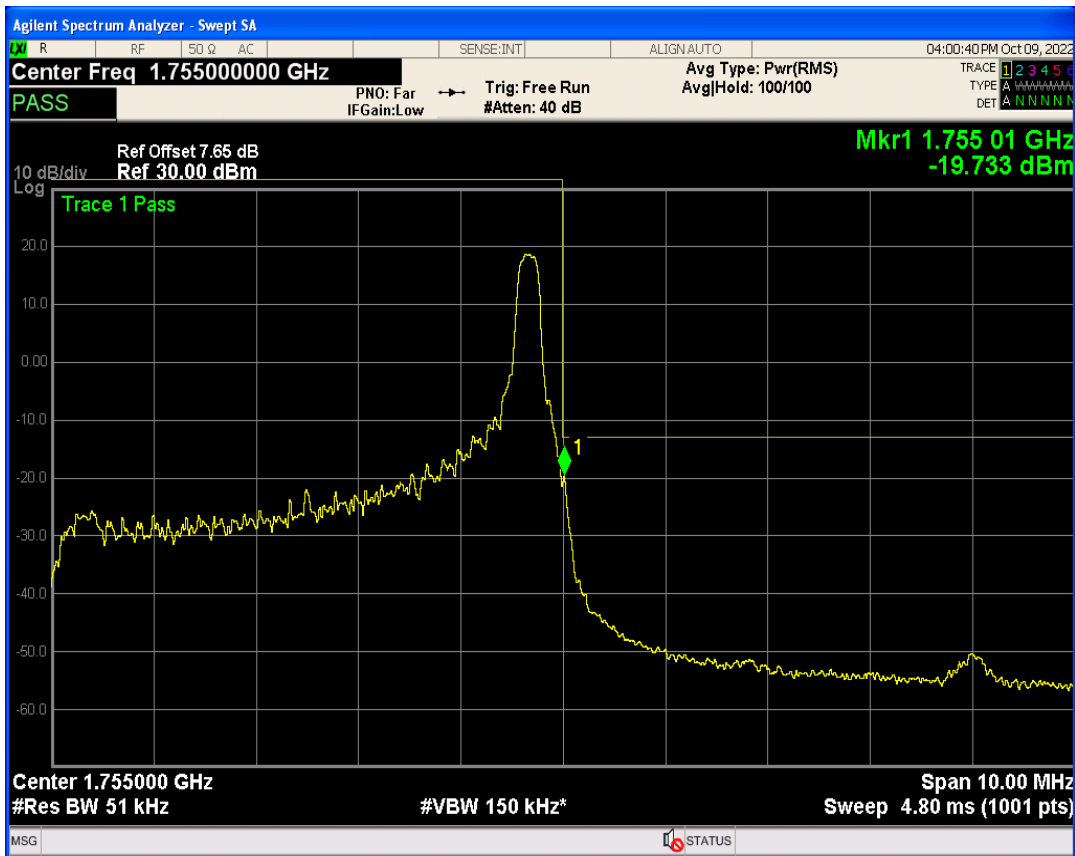

Band4 QPSK BW=5MHz Channel=20375 RB Size=1 Position=#Max

Band4 QAM16 BW=5MHz Channel=20375 RB Size=1 Position=#Max