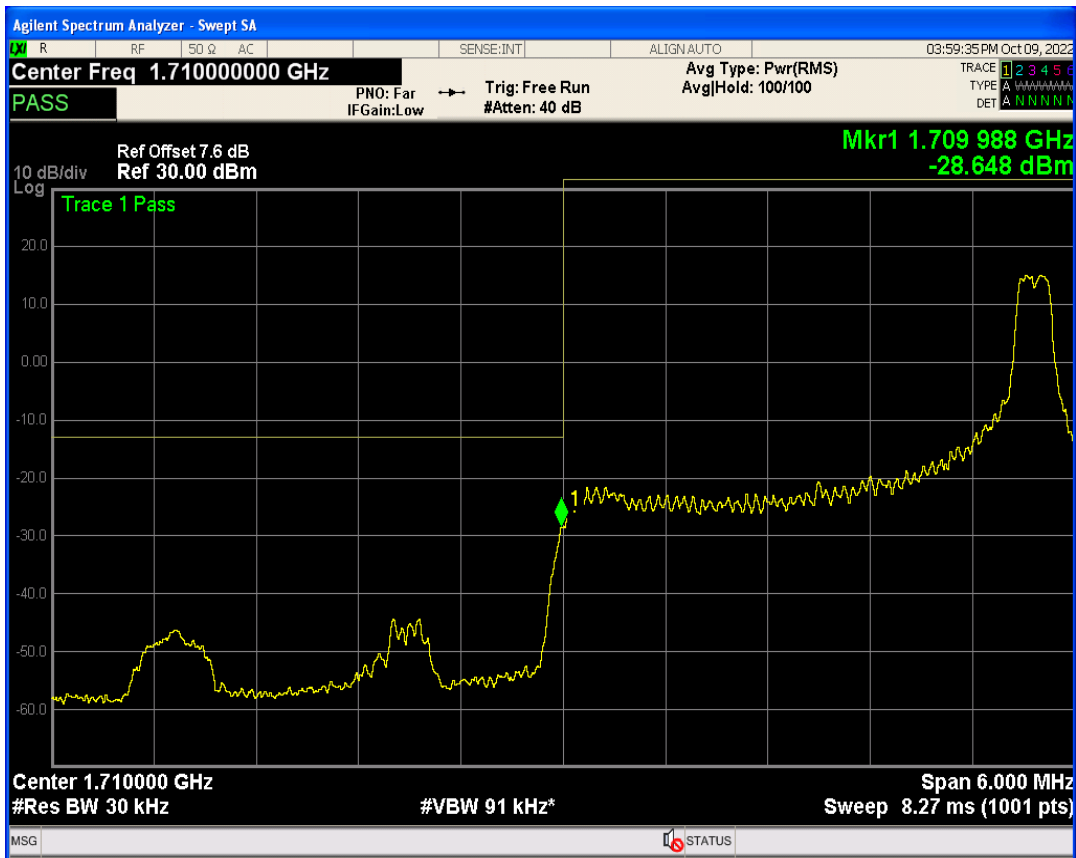

Band4 QAM16 BW=3MHz Channel=19965 RB Size=1 Position=#Max

Band4 QAM16 BW=3MHz Channel=19965 RB Size=15 Position=#0