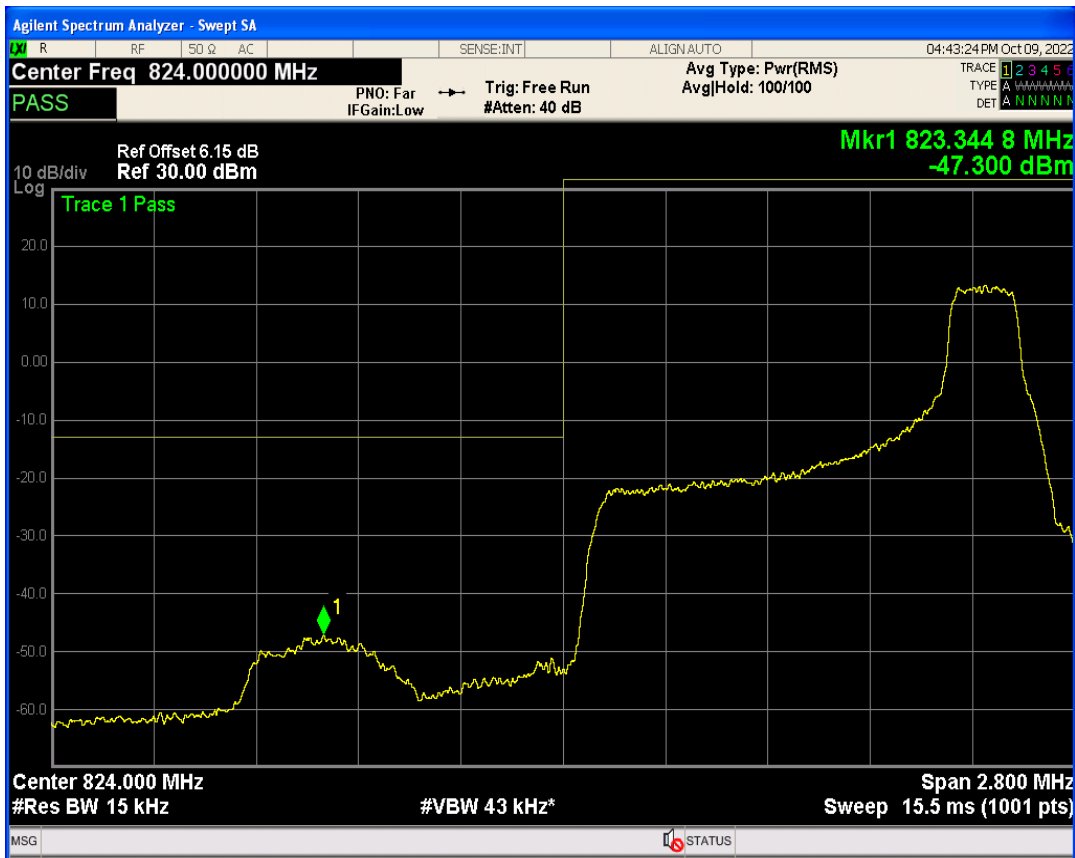

Band5 QPSK BW=1.4MHz Channel=20407 RB Size=1 Position=#Max

Band5 QPSK BW=1.4MHz Channel=20407 RB Size=1 Position=#0