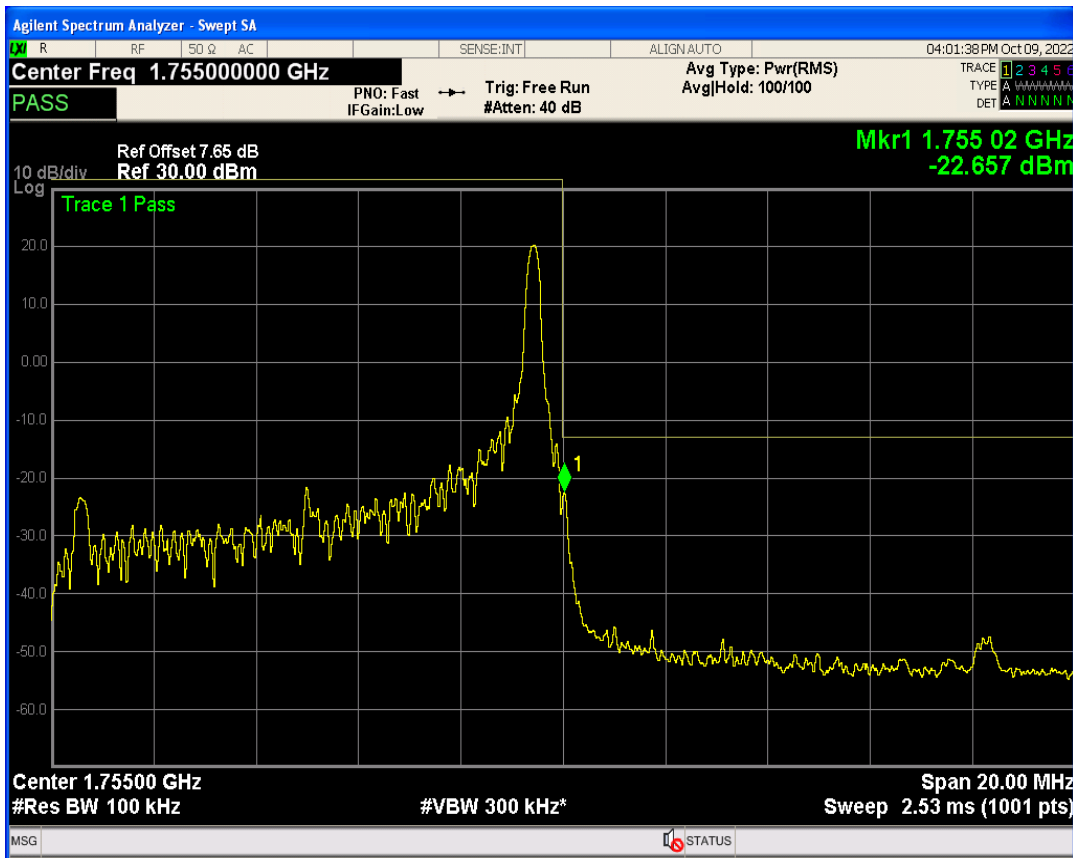

Band4 QAM16 BW=10MHz Channel=20350 RB Size=1 Position=#Max

Band4 QPSK BW=15MHz Channel=20025 RB Size=1 Position=#0