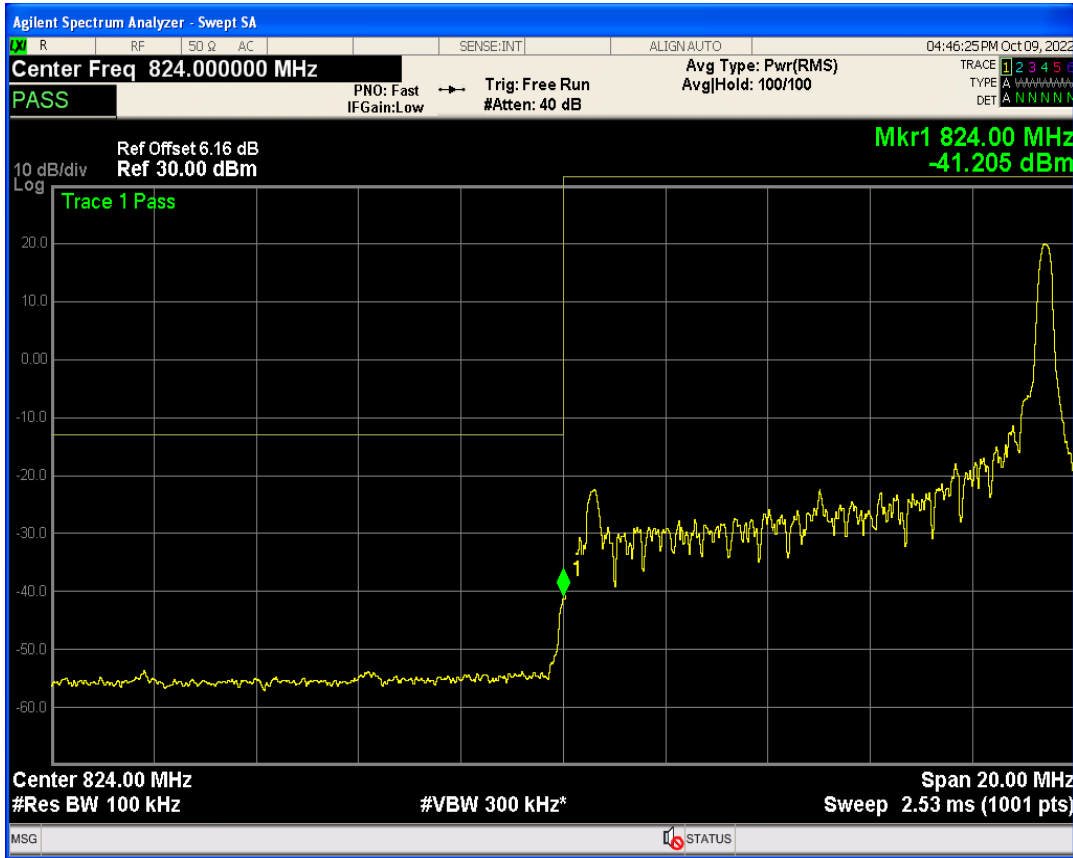

Band5 QPSK BW=10MHz Channel=20450 RB Size=1 Position=#Max

Band5 QPSK BW=10MHz Channel=20450 RB Size=50 Position=#0