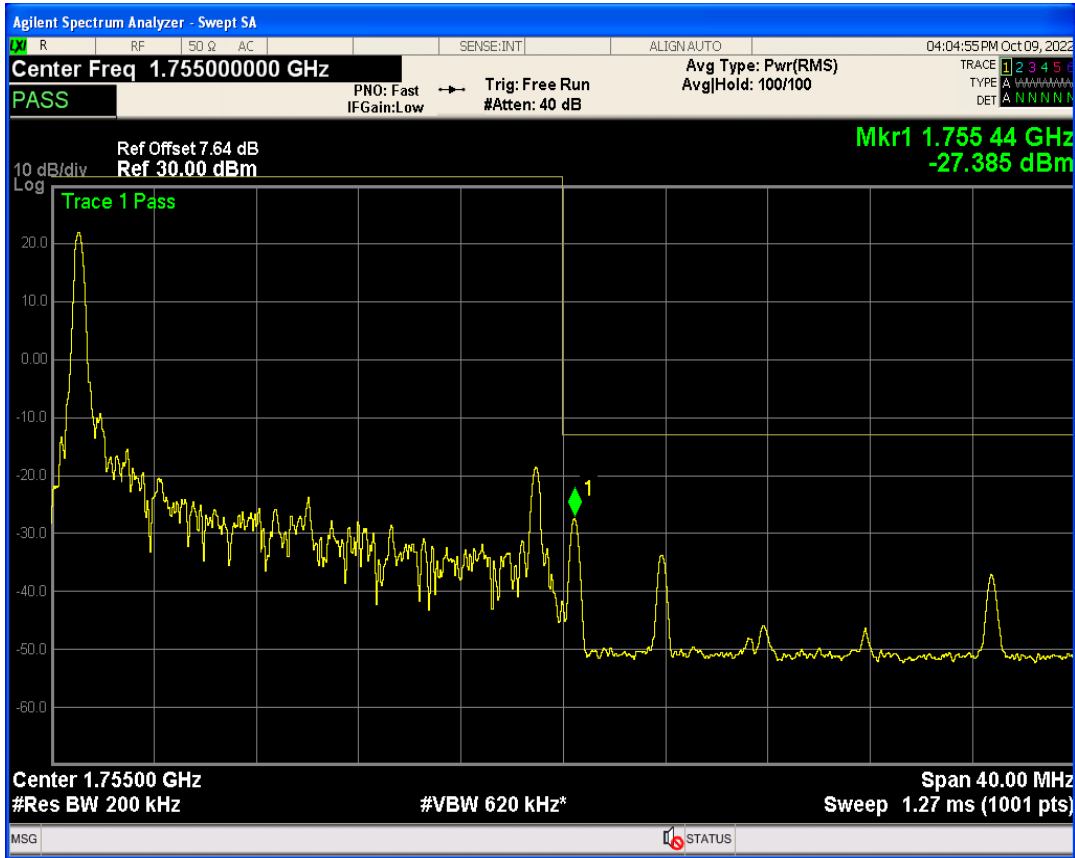

Band4 QAM16 BW=20MHz Channel=20050 RB Size=1 Position=#0

Band4 QAM16 BW=20MHz Channel=20050 RB Size=100 Position=#0

Band4 QPSK BW=20MHz Channel=20300 RB Size=1 Position=#Max

Band4 QPSK BW=20MHz Channel=20300 RB Size=1 Position=#0

Band4 QPSK BW=20MHz Channel=20300 RB Size=100 Position=#0

Band4 QAM16 BW=20MHz Channel=20300 RB Size=1 Position=#Max

Band4 QAM16 BW=20MHz Channel=20300 RB Size=1 Position=#0

Band4 QAM16 BW=20MHz Channel=20300 RB Size=100 Position=#0