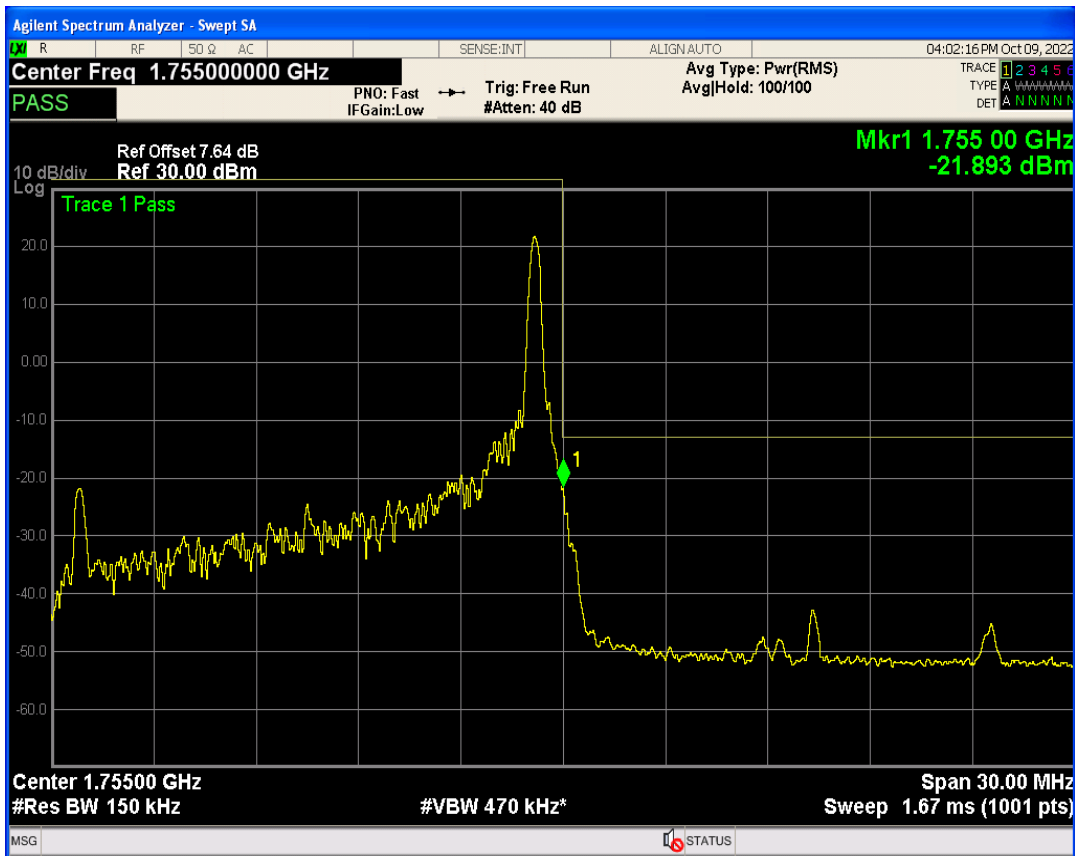

Band4 QPSK BW=15MHz Channel=20325 RB Size=1 Position=#Max

Band4 QAM16 BW=15MHz Channel=20325 RB Size=1 Position=#Max