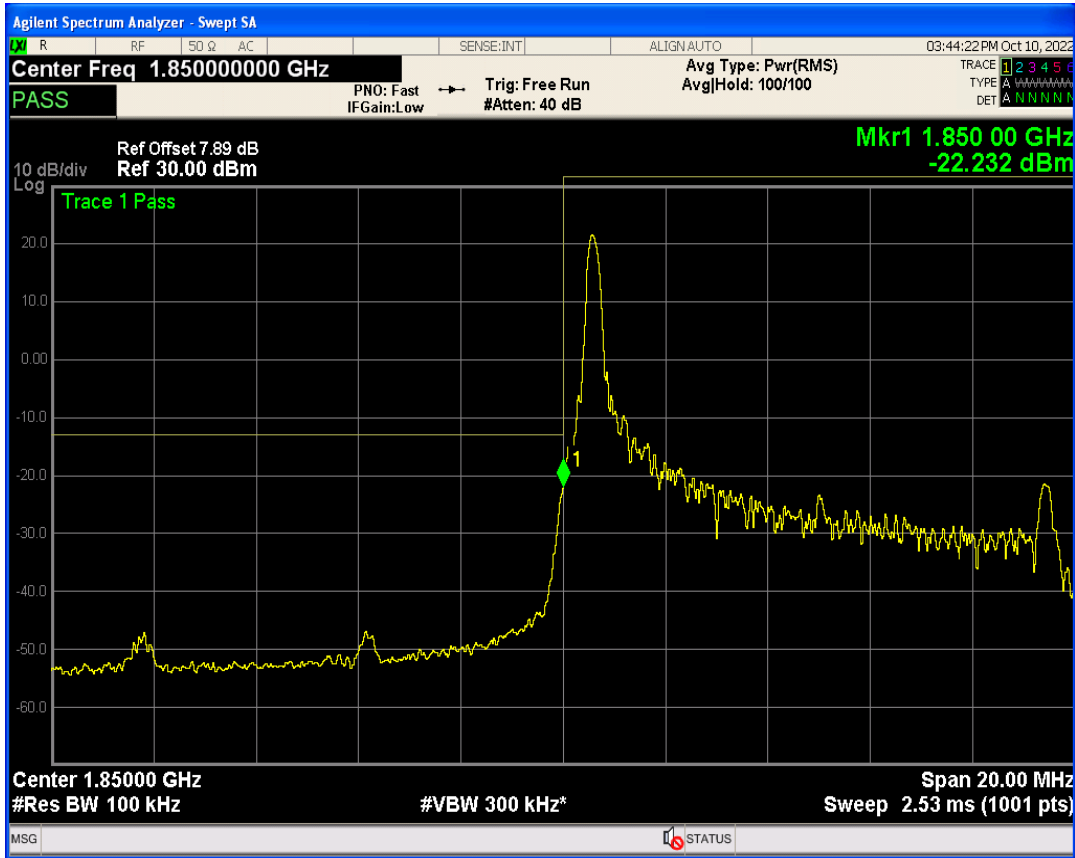

Band2 QPSK BW=5MHz Channel=19175 RB Size=25 Position=#0

Band2 QAM16 BW=5MHz Channel=19175 RB Size=1 Position=#0

Band2 QAM16 BW=5MHz Channel=19175 RB Size=1 Position=#Max

Band2 QPSK BW=10MHz Channel=18650 RB Size=1 Position=#0