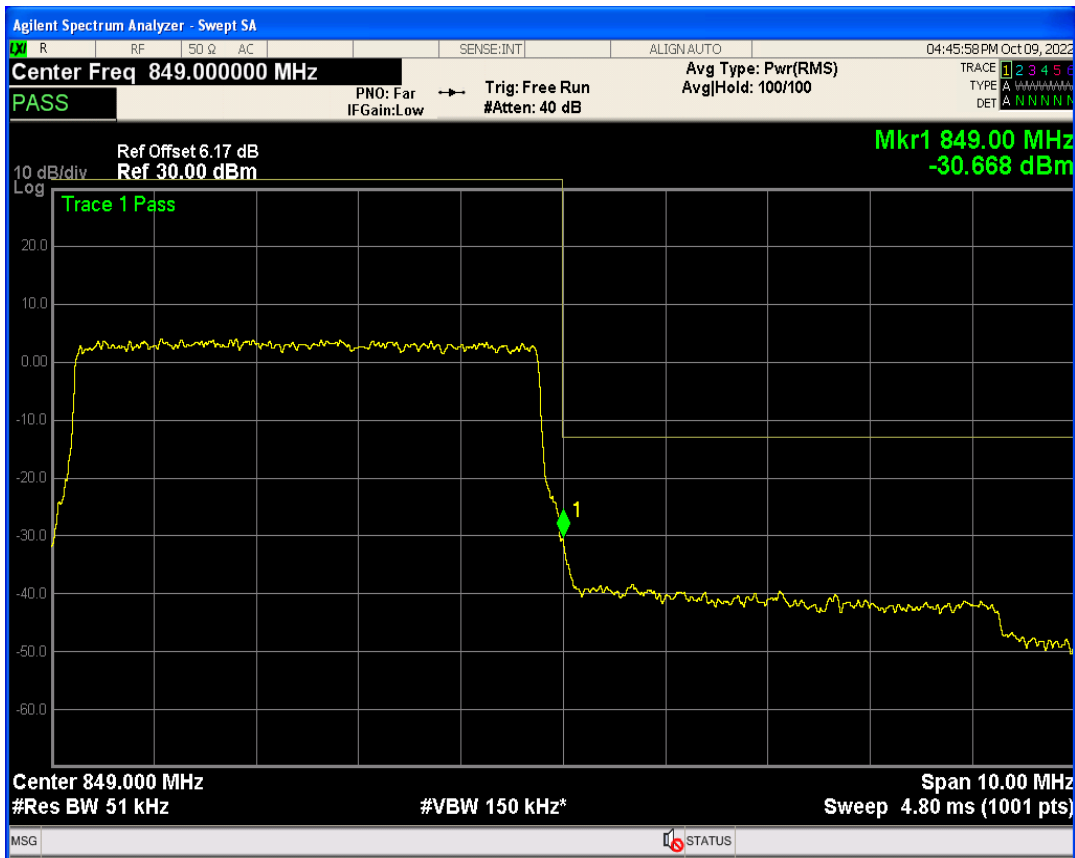

Band5 QPSK BW=5MHz Channel=20625 RB Size=25 Position=#0

Band5 QAM16 BW=5MHz Channel=20625 RB Size=1 Position=#0