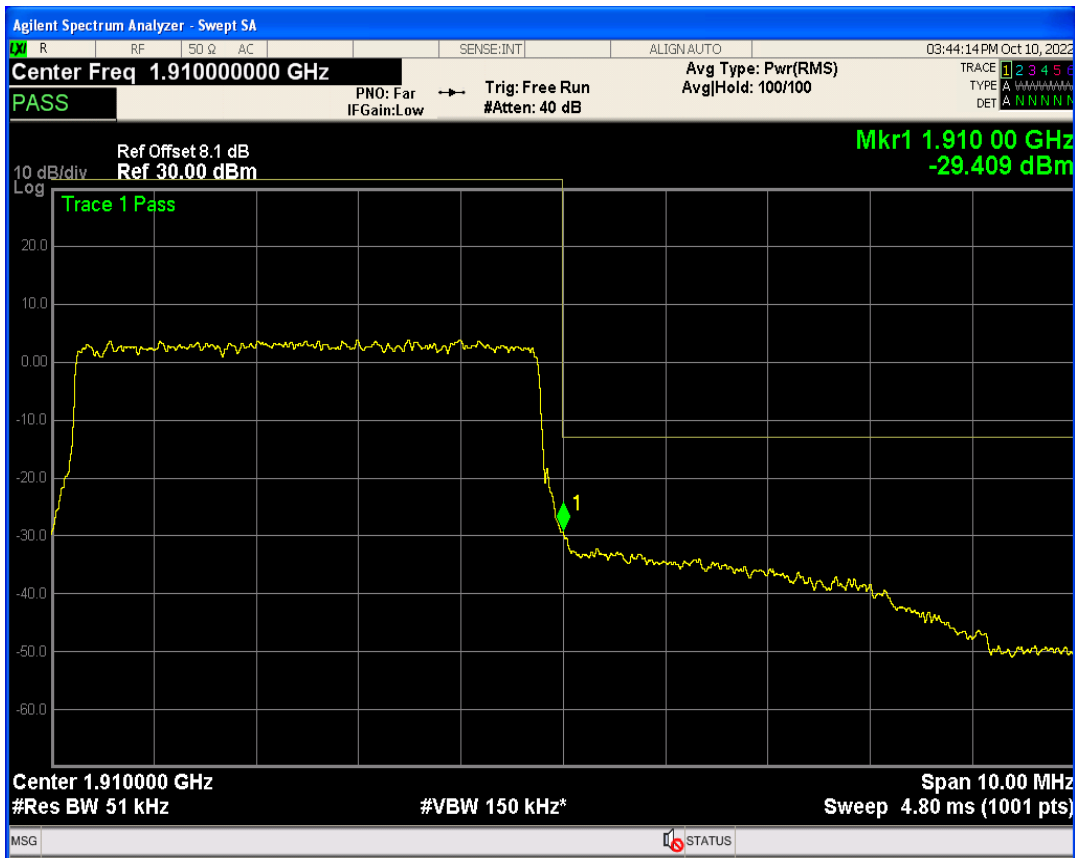

Band2 QAM16 BW=5MHz Channel=19175 RB Size=25 Position=#0

Band2 QPSK BW=10MHz Channel=18650 RB Size=1 Position=#Max