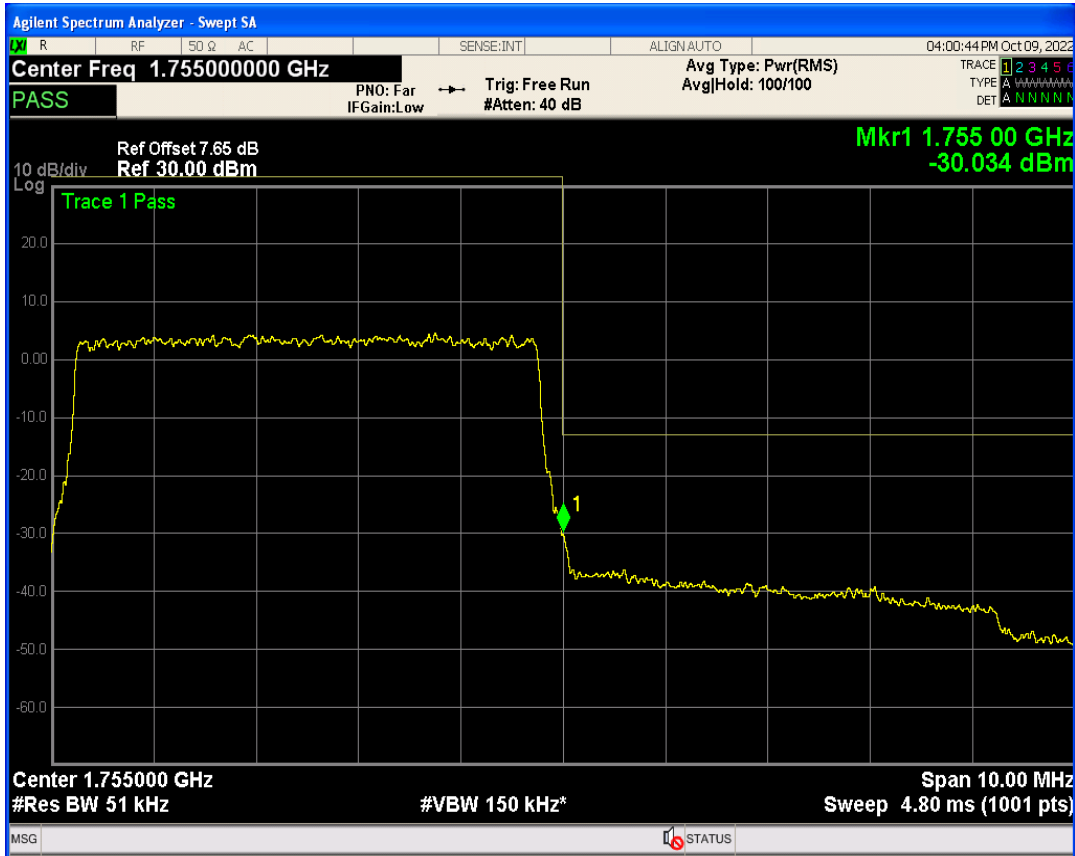

Band4 QAM16 BW=5MHz Channel=19975 RB Size=1 Position=#Max

Band4 QAM16 BW=5MHz Channel=19975 RB Size=25 Position=#0

Band4 QPSK BW=5MHz Channel=20375 RB Size=1 Position=#0

Band4 QPSK BW=5MHz Channel=20375 RB Size=25 Position=#0