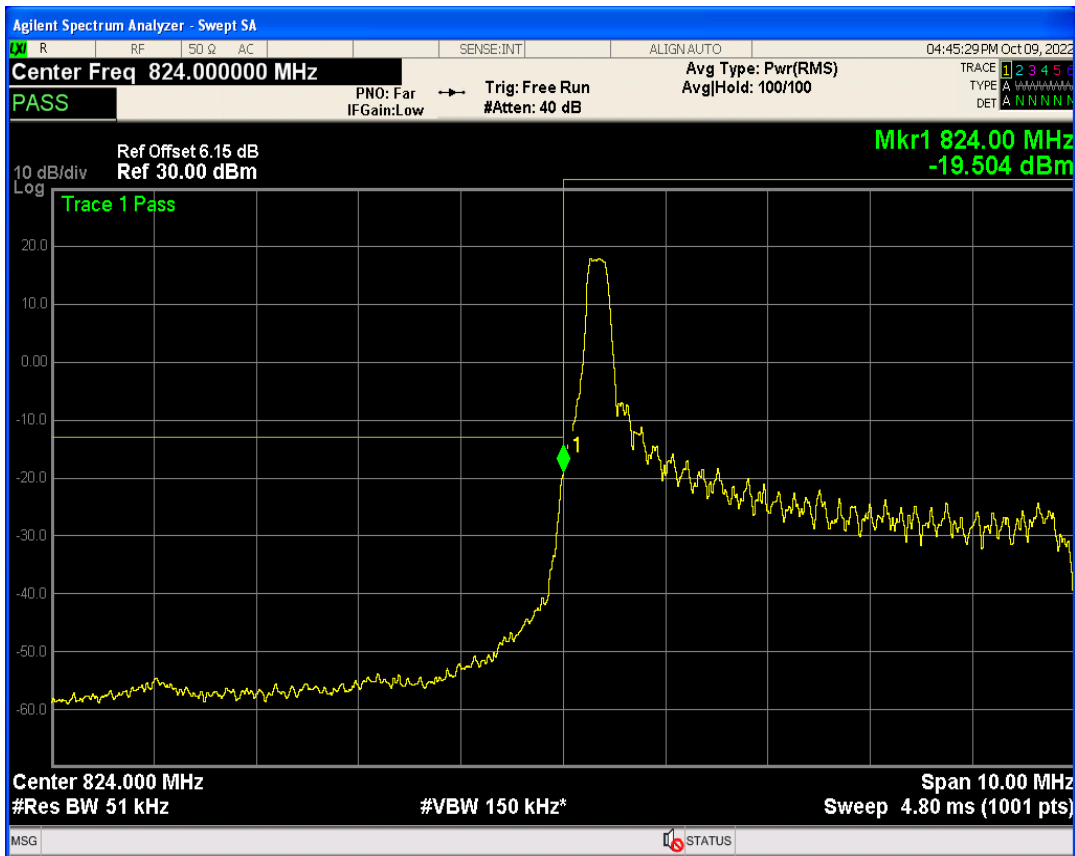

Band5 QPSK BW=5MHz Channel=20425 RB Size=1 Position=#0

Band5 QPSK BW=5MHz Channel=20425 RB Size=25 Position=#0