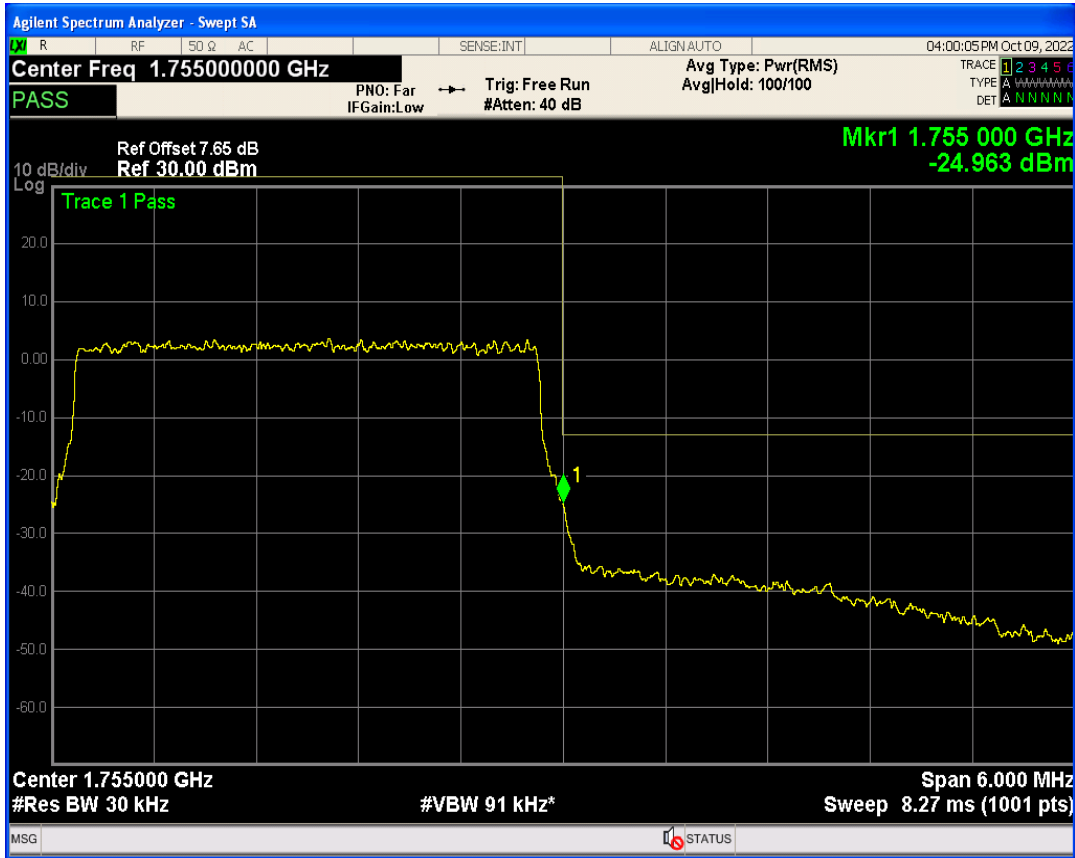

Band4 QPSK BW=3MHz Channel=20385 RB Size=15 Position=#0

Band4 QAM16 BW=3MHz Channel=20385 RB Size=1 Position=#0

Band4 QAM16 BW=3MHz Channel=20385 RB Size=1 Position=#Max

Band4 QAM16 BW=3MHz Channel=20385 RB Size=15 Position=#0