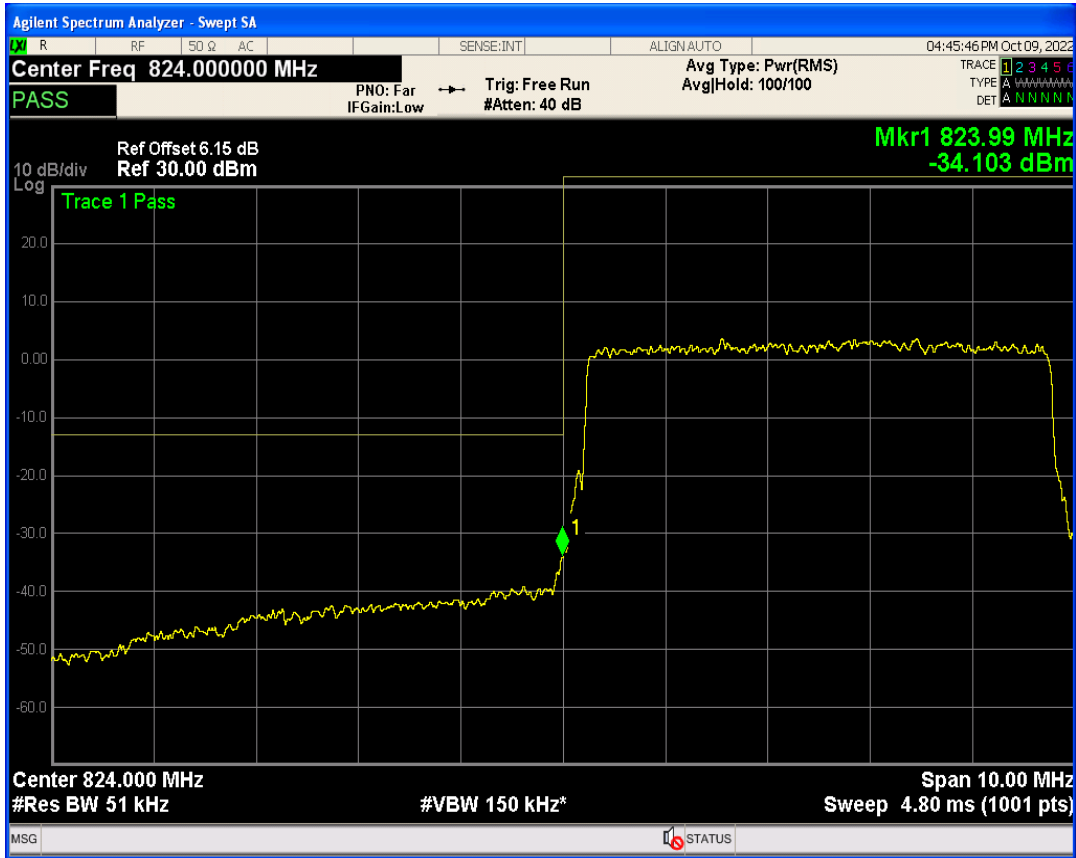

Band5 QAM16 BW=5MHz Channel=20425 RB Size=25 Position=#0

Band5 QPSK BW=5MHz Channel=20625 RB Size=1 Position=#0