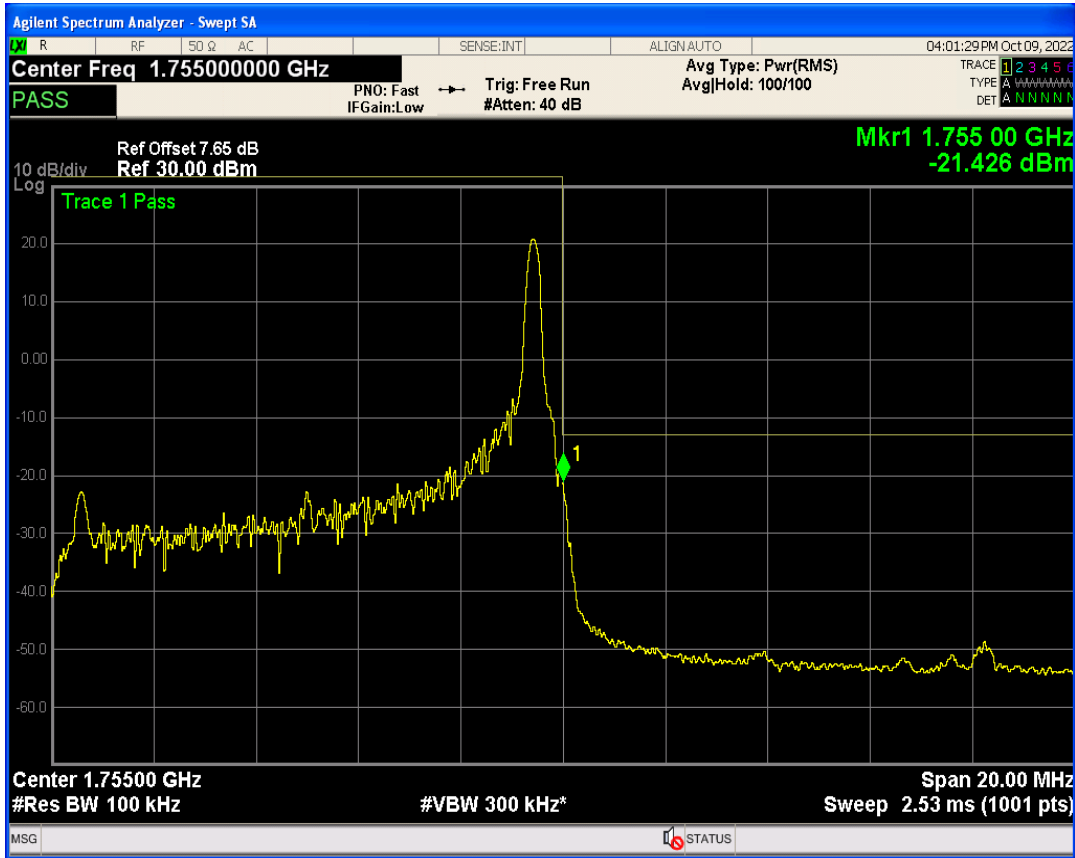

Band4 QAM16 BW=10MHz Channel=20000 RB Size=1 Position=#0

Band4 QPSK BW=10MHz Channel=20350 RB Size=1 Position=#0

Band4 QAM16 BW=10MHz Channel=20000 RB Size=50 Position=#0

Band4 QPSK BW=10MHz Channel=20350 RB Size=1 Position=#Max