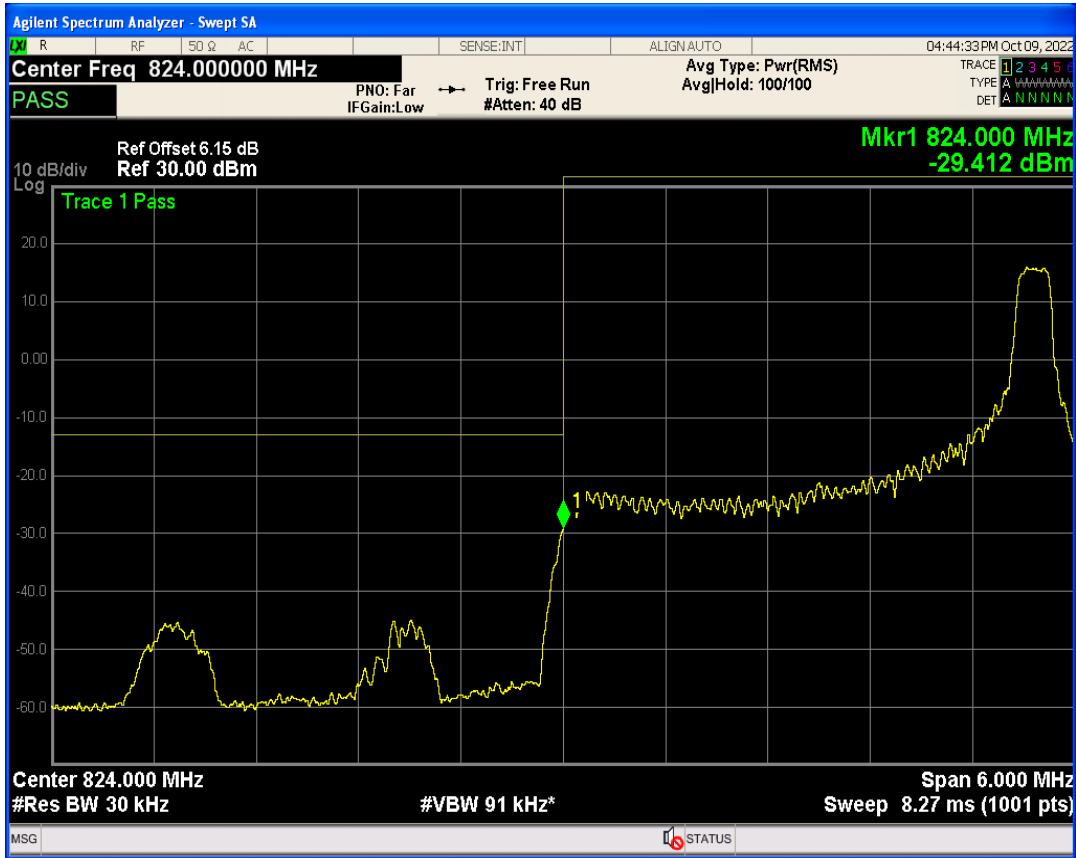

Band5 QPSK BW=3MHz Channel=20415 RB Size=1 Position=#Max

Band5 QPSK BW=3MHz Channel=20415 RB Size=15 Position=#0