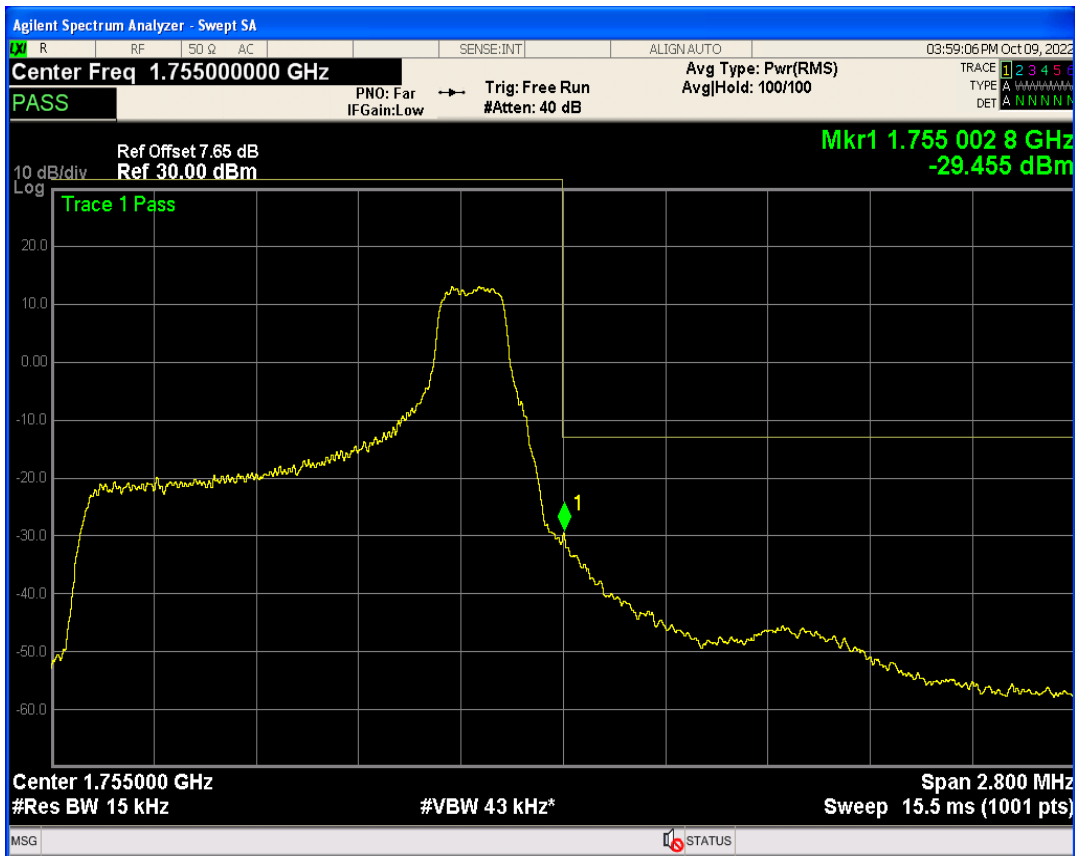

Band4 QAM16 BW=1.4MHz Channel=20393 RB Size=1 Position=#Max

Band4 QPSK BW=3MHz Channel=19965 RB Size=1 Position=#0