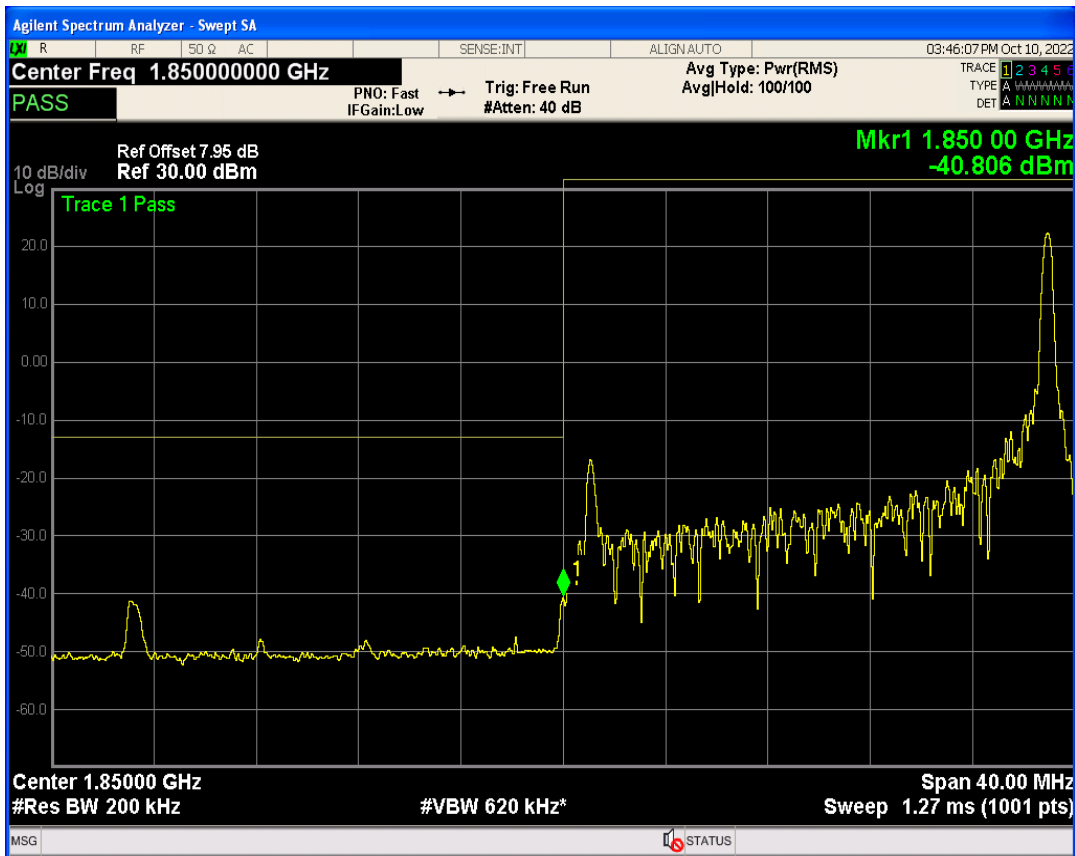

Band2 QPSK BW=20MHz Channel=18700 RB Size=1 Position=#Max

Band2 QPSK BW=20MHz Channel=18700 RB Size=1 Position=#0