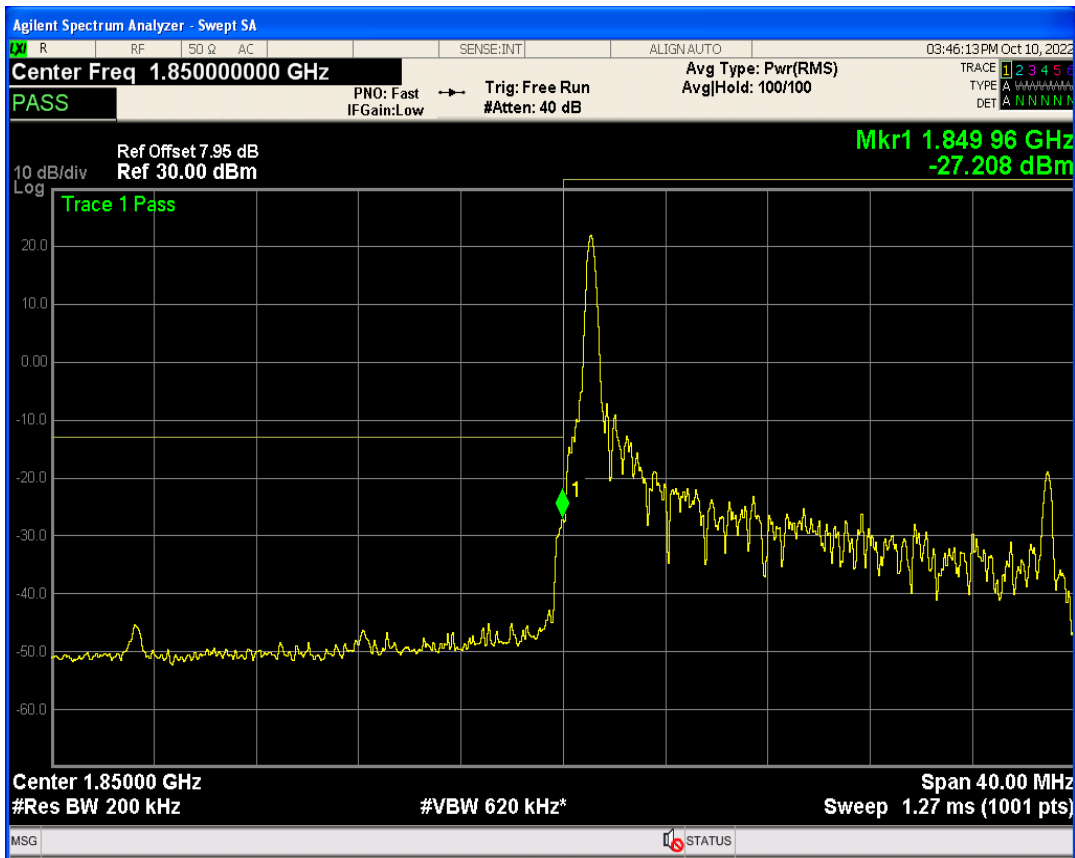

Band2 QAM16 BW=20MHz Channel=18700 RB Size=1 Position=#0

Band2 QPSK BW=20MHz Channel=18700 RB Size=100 Position=#0