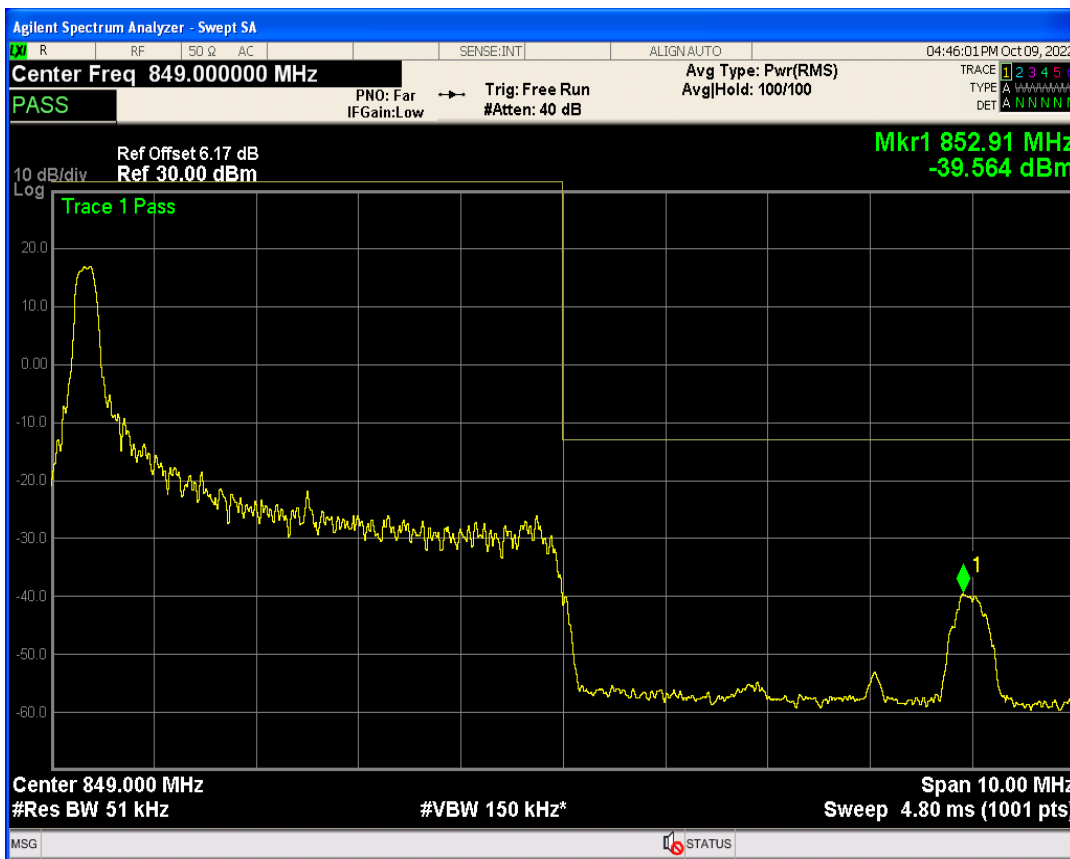

Band5 QAM16 BW=5MHz Channel=20625 RB Size=1 Position=#0

Band5 QAM16 BW=5MHz Channel=20625 RB Size=25 Position=#0