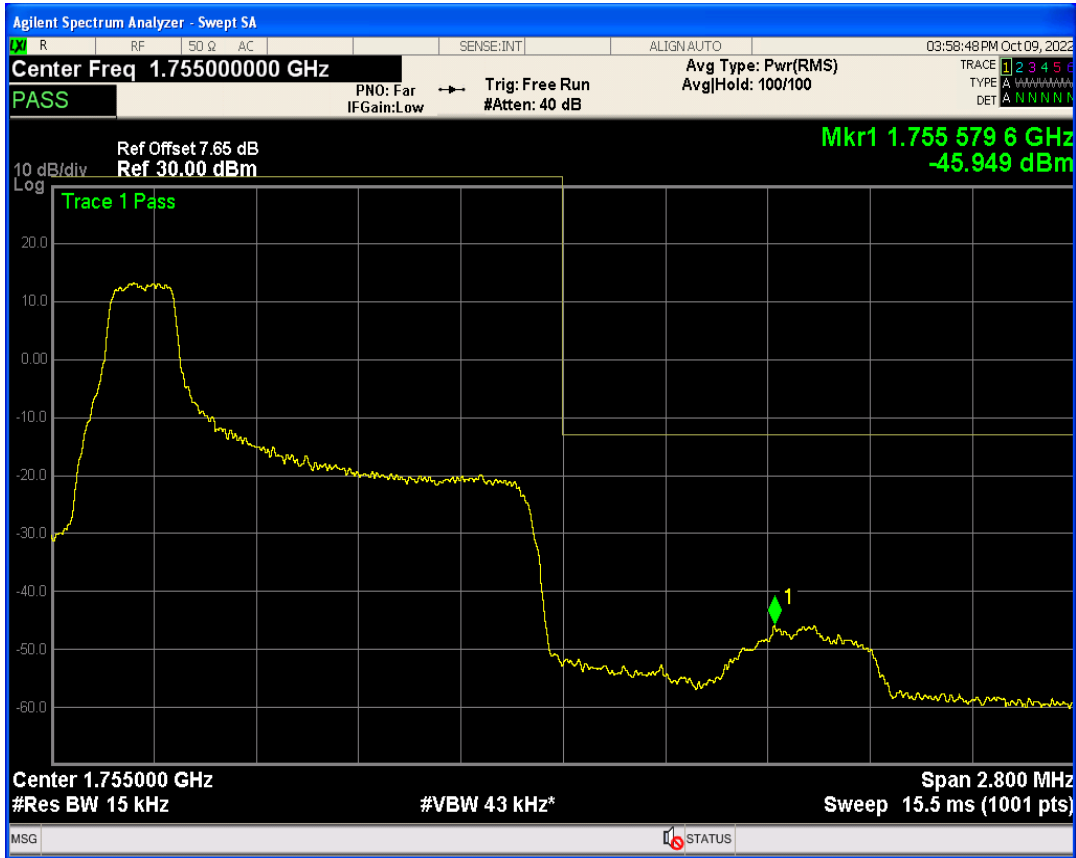

Band4 QPSK BW=1.4MHz Channel=20393 RB Size=1 Position=#0

Band4 QAM16 BW=1.4MHz Channel=19957 RB Size=6 Position=#0