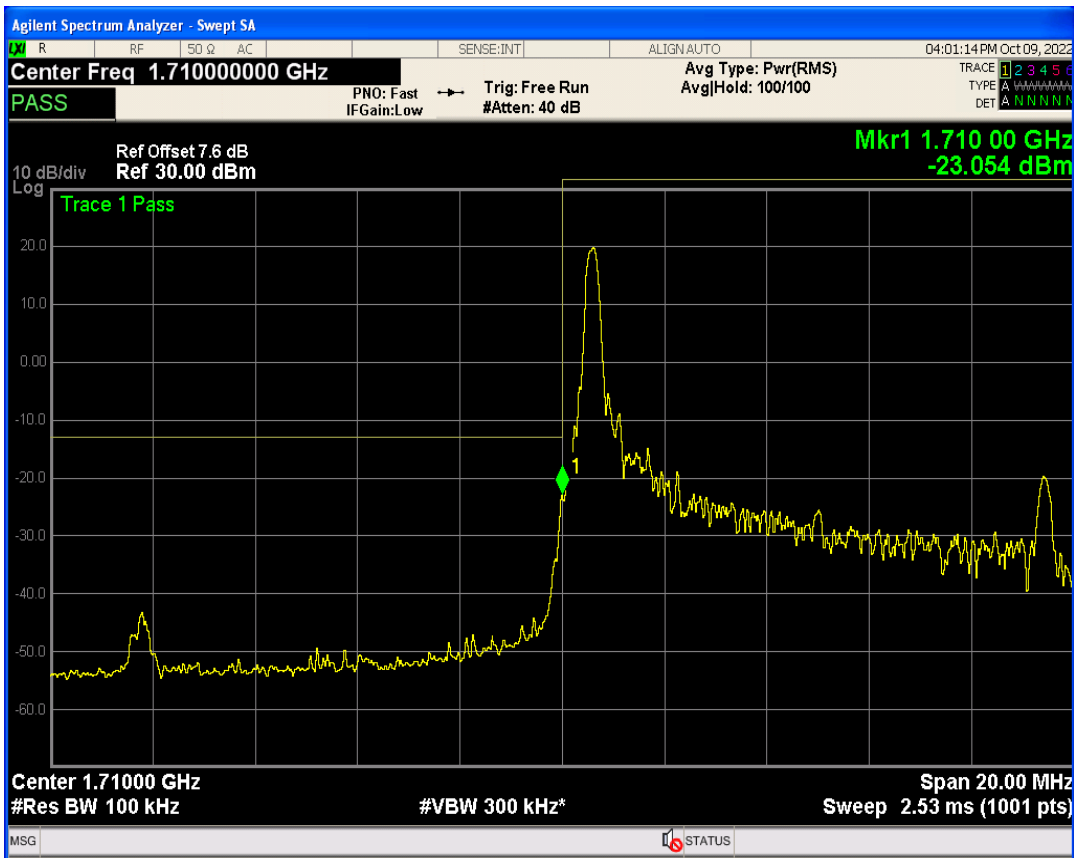

Band4 QAM16 BW=10MHz Channel=20000 RB Size=1 Position=#0

Band4 QPSK BW=10MHz Channel=20350 RB Size=1 Position=#0