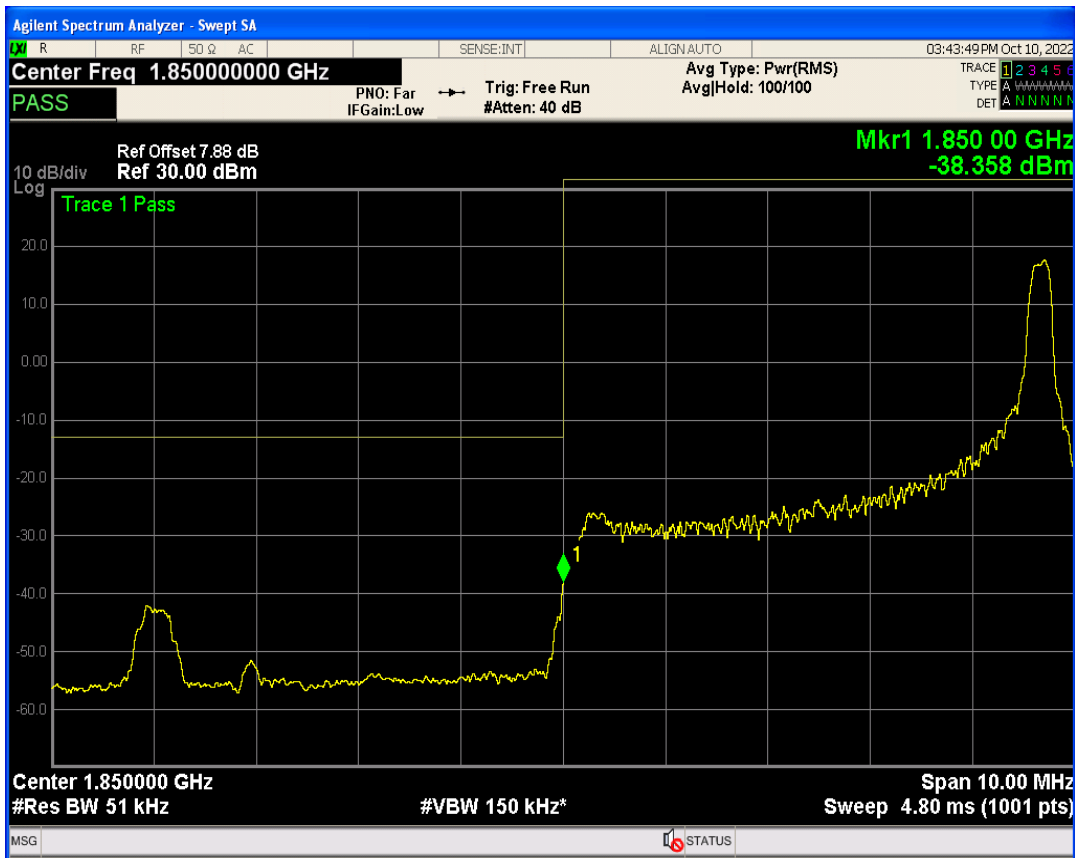

Band2 QAM16 BW=5MHz Channel=18625 RB Size=1 Position=#Max

Band2 QAM16 BW=5MHz Channel=18625 RB Size=25 Position=#0

Band2 QPSK BW=5MHz Channel=19175 RB Size=1 Position=#Max

Band2 QPSK BW=5MHz Channel=19175 RB Size=1 Position=#0