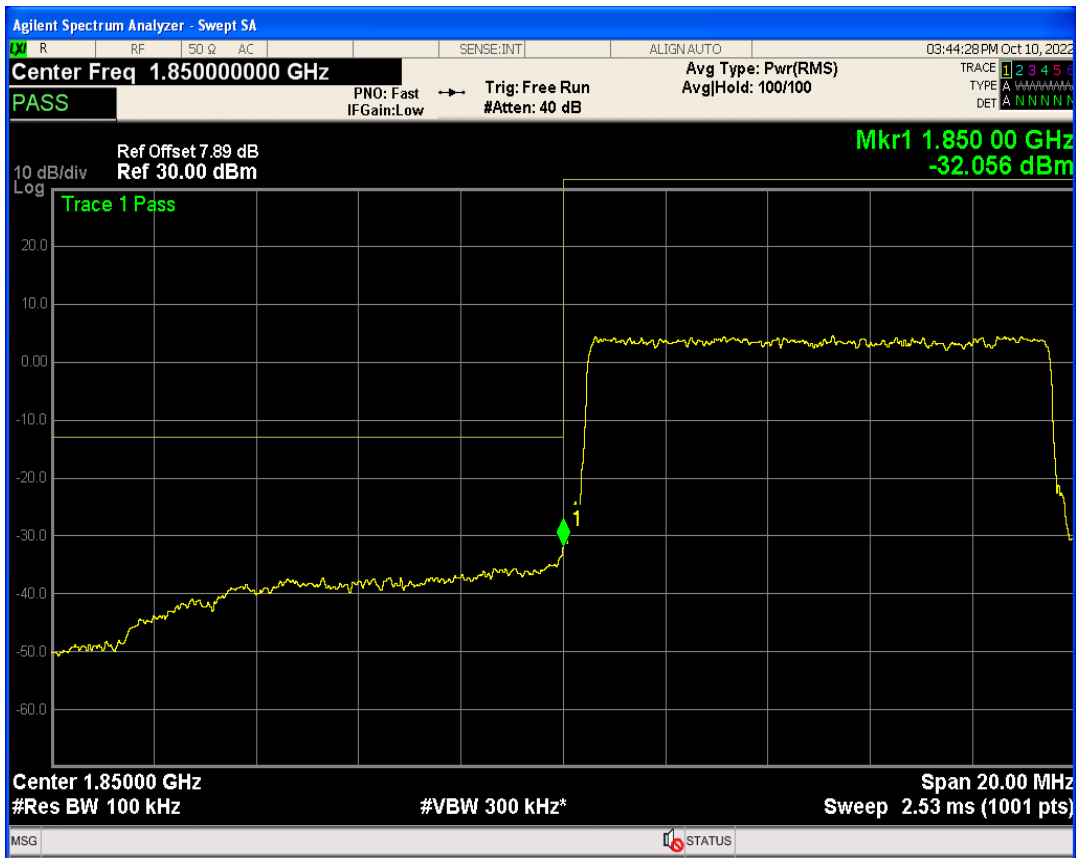

Band2 QPSK BW=10MHz Channel=18650 RB Size=50 Position=#0

Band2 QAM16 BW=10MHz Channel=18650 RB Size=1 Position=#0