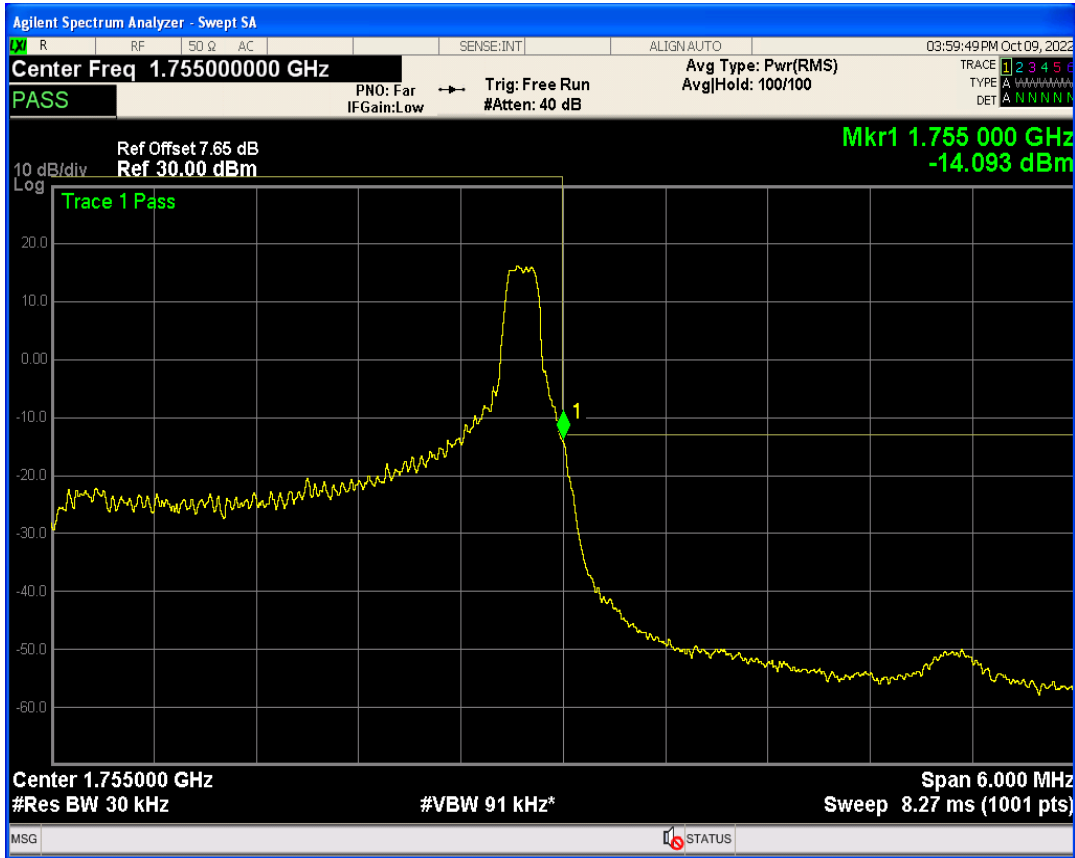

Band4 QAM16 BW=3MHz Channel=19965 RB Size=1 Position=#Max

Band4 QAM16 BW=3MHz Channel=19965 RB Size=15 Position=#0

Band4 QPSK BW=3MHz Channel=20385 RB Size=1 Position=#0

Band4 QPSK BW=3MHz Channel=20385 RB Size=1 Position=#Max