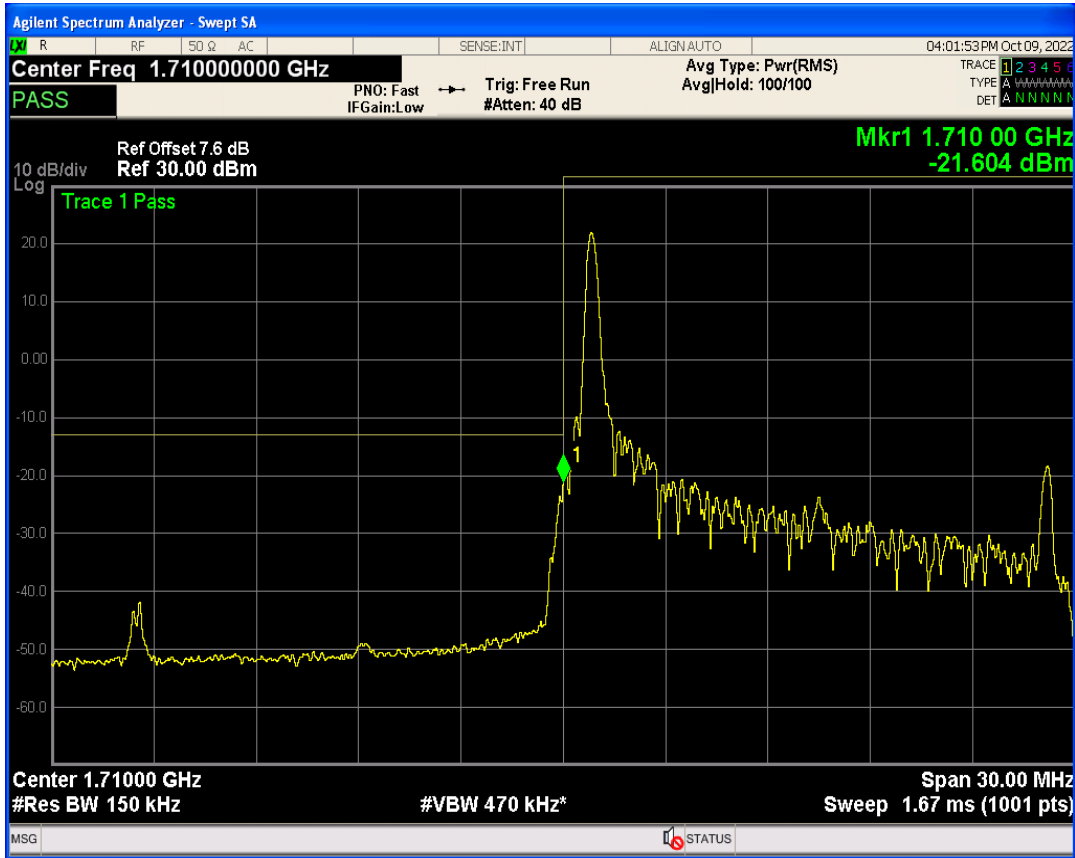

Band4 QPSK BW=10MHz Channel=20350 RB Size=50 Position=#0

Band4 QAM16 BW=10MHz Channel=20350 RB Size=1 Position=#0

Band4 QAM16 BW=10MHz Channel=20350 RB Size=1 Position=#Max

Band4 QPSK BW=15MHz Channel=20025 RB Size=1 Position=#0