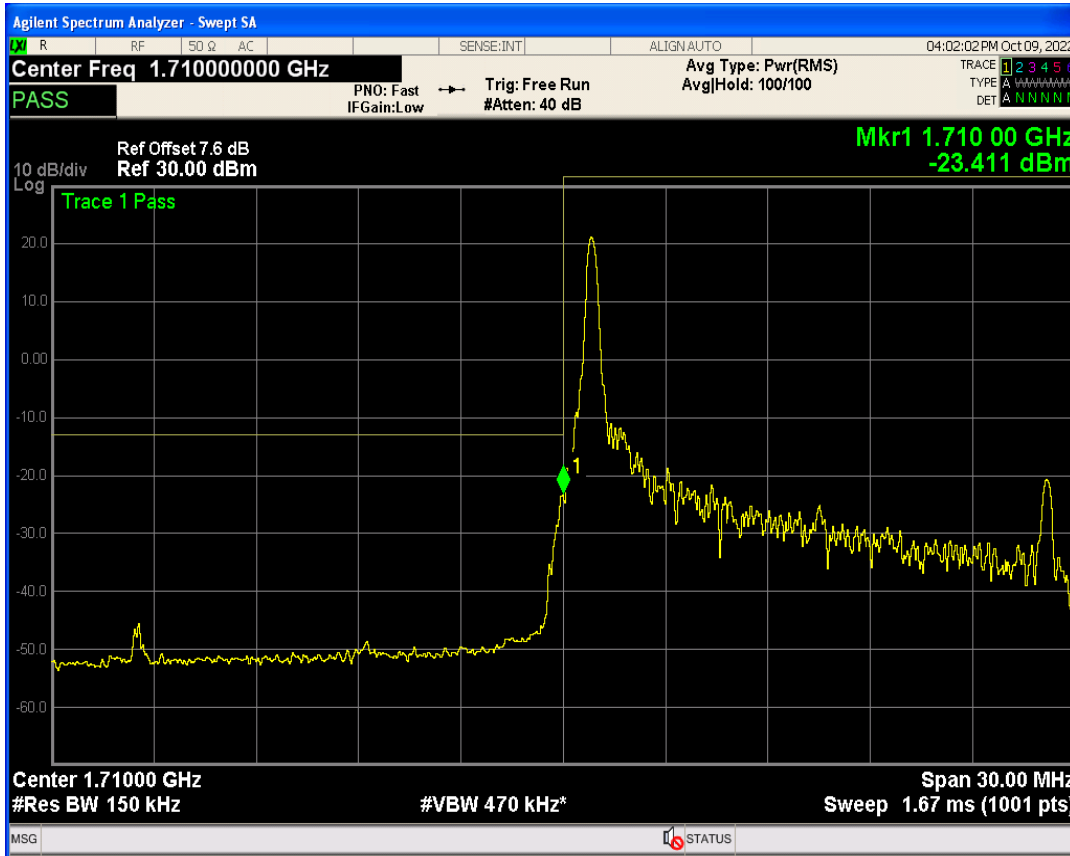

Band4 QAM16 BW=10MHz Channel=20350 RB Size=50 Position=#0

Band4 QPSK BW=15MHz Channel=20025 RB Size=75 Position=#0

Band4 QPSK BW=15MHz Channel=20025 RB Size=1 Position=#Max

Band4 QAM16 BW=15MHz Channel=20025 RB Size=1 Position=#0