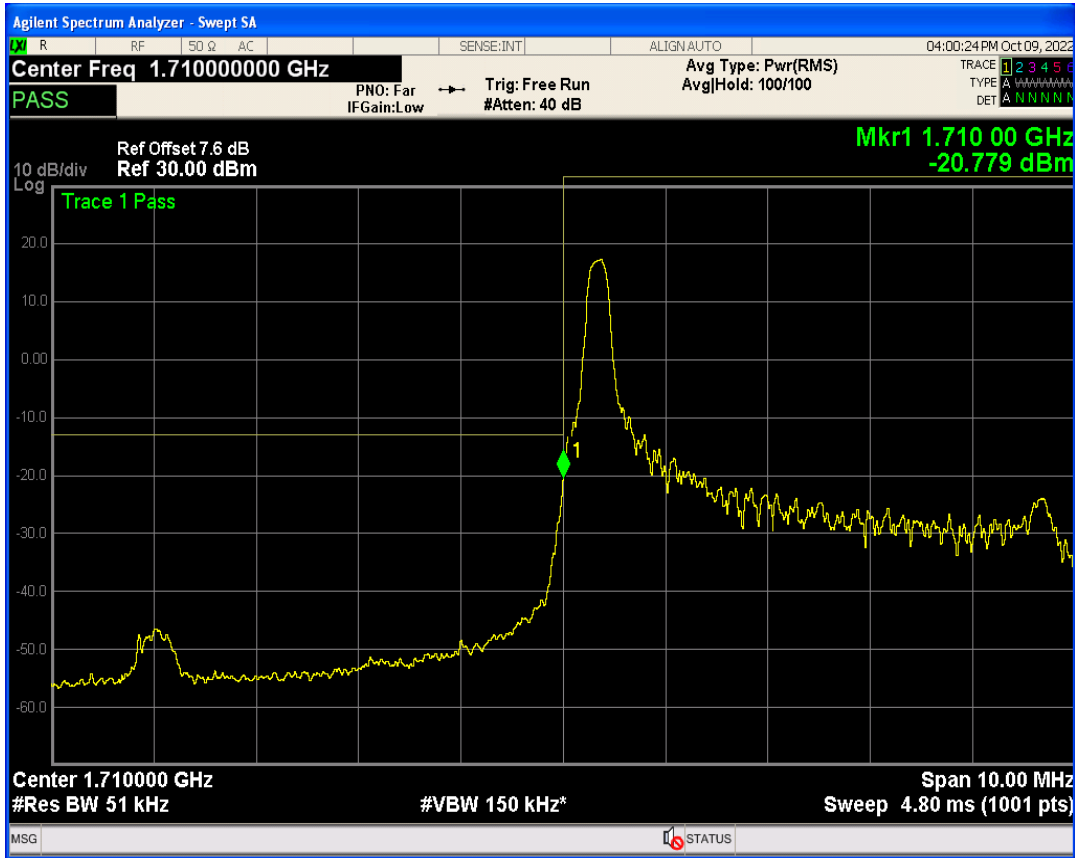

Band4 QPSK BW=5MHz Channel=19975 RB Size=1 Position=#0

Band4 QPSK BW=5MHz Channel=19975 RB Size=1 Position=#Max

Band4 QPSK BW=5MHz Channel=19975 RB Size=25 Position=#0

Band4 QAM16 BW=5MHz Channel=19975 RB Size=1 Position=#0