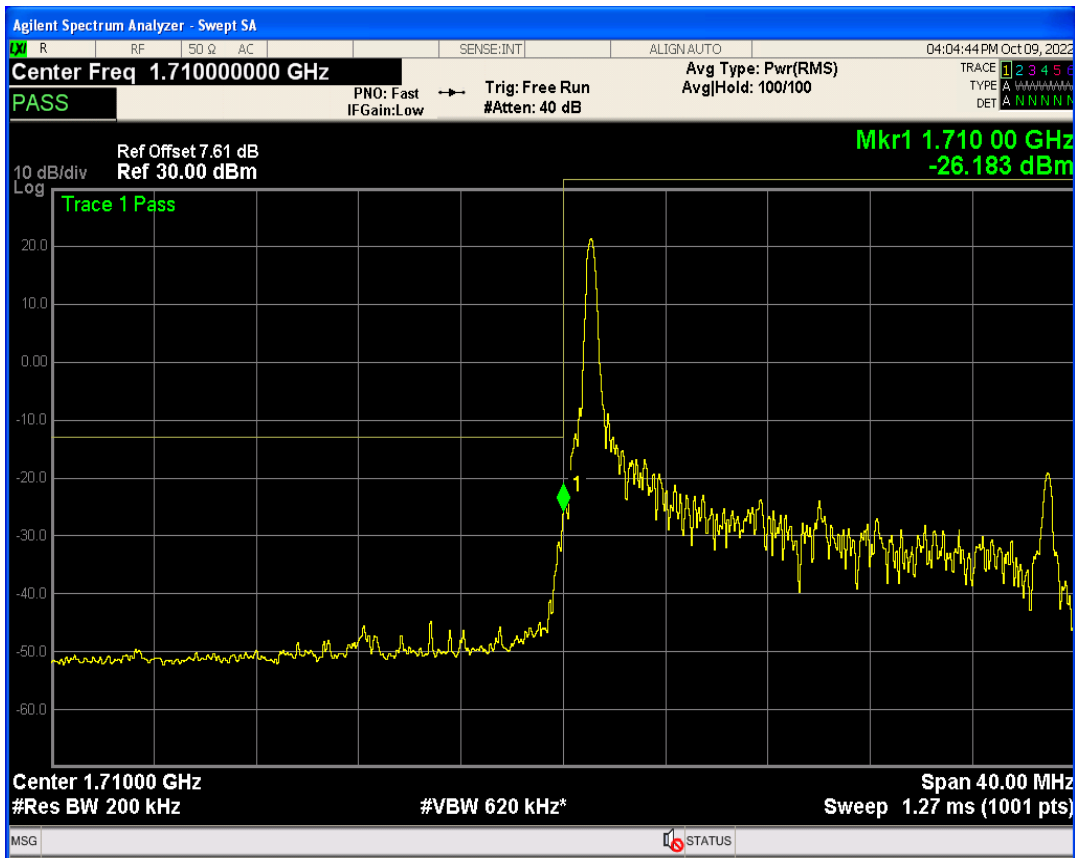

Band4 QAM16 BW=20MHz Channel=20050 RB Size=1 Position=#0

Band4 QAM16 BW=20MHz Channel=20050 RB Size=100 Position=#0