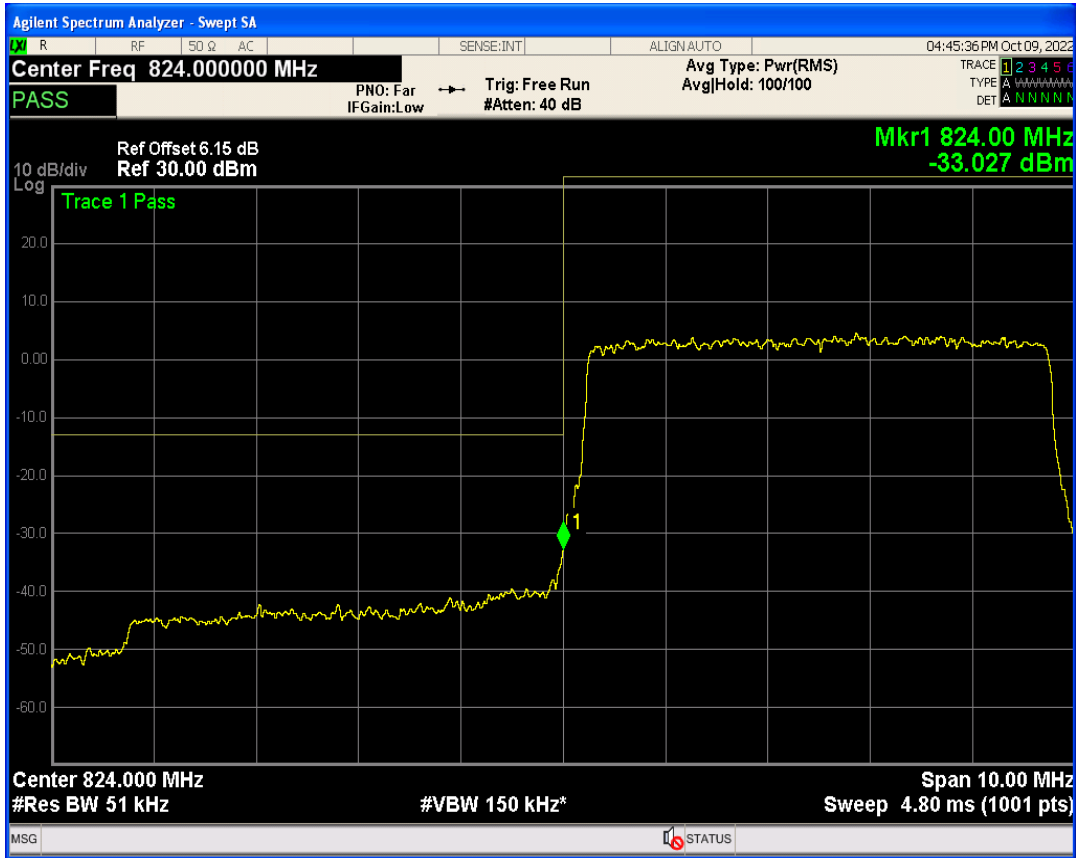

Band5 QPSK BW=5MHz Channel=20425 RB Size=25 Position=#0

Band5 QPSK BW=5MHz Channel=20425 RB Size=1 Position=#Max