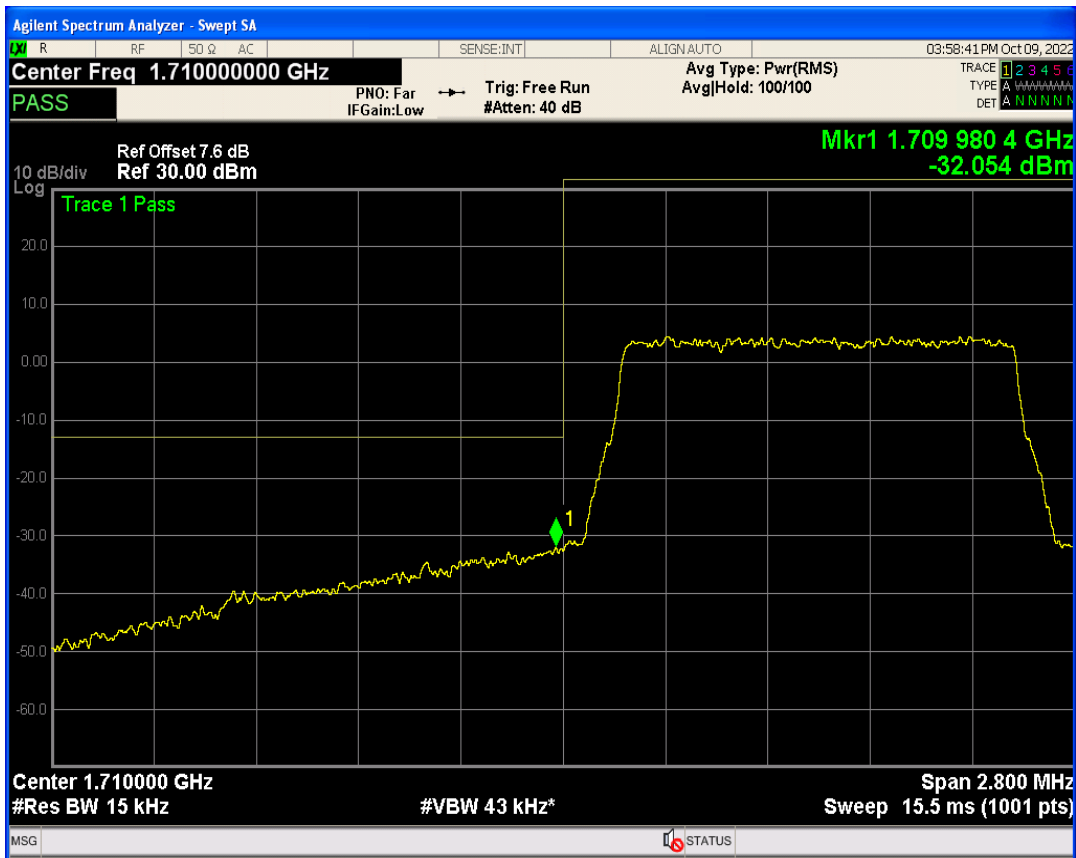

Band2 QAM16 BW=20MHz Channel=19100 RB Size=1 Position=#0

Band2 QPSK BW=20MHz Channel=19100 RB Size=100 Position=#0

Band2 QAM16 BW=20MHz Channel=19100 RB Size=1 Position=#Max

Band2 QAM16 BW=20MHz Channel=19100 RB Size=100 Position=#0

Band4 QPSK BW=1.4MHz Channel=19957 RB Size=1 Position=#Max

Band4 QPSK BW=1.4MHz Channel=19957 RB Size=1 Position=#0

Band4 QAM16 BW=1.4MHz Channel=19957 RB Size=1 Position=#0

Band4 QPSK BW=1.4MHz Channel=19957 RB Size=6 Position=#0

Band4 QAM16 BW=1.4MHz Channel=19957 RB Size=1 Position=#Max

Band4 QPSK BW=1.4MHz Channel=20393 RB Size=1 Position=#0

Band4 QAM16 BW=1.4MHz Channel=19957 RB Size=6 Position=#0

Band4 QPSK BW=1.4MHz Channel=20393 RB Size=1 Position=#Max