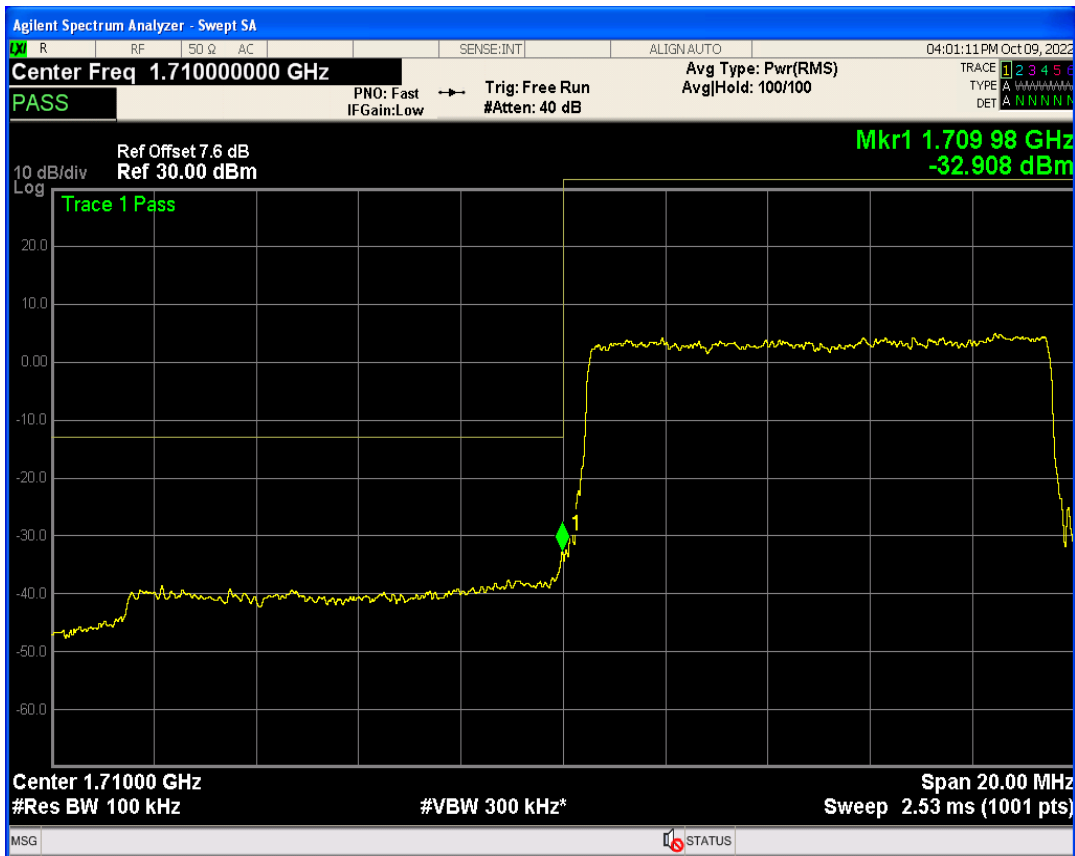

Band4 QPSK BW=10MHz Channel=20000 RB Size=50 Position=#0

Band4 QAM16 BW=10MHz Channel=20000 RB Size=1 Position=#Max