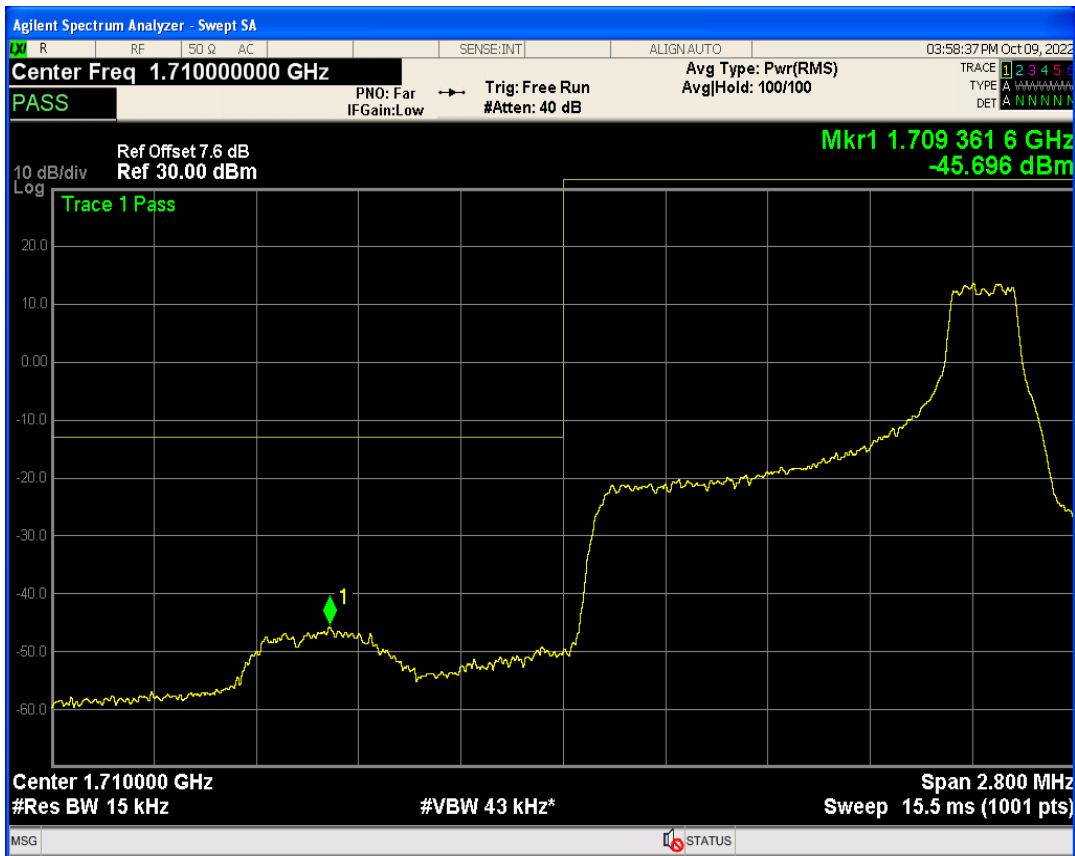

Band4 QAM16 BW=1.4MHz Channel=19957 RB Size=1 Position=#Max

Band4 QPSK BW=1.4MHz Channel=20393 RB Size=1 Position=#0