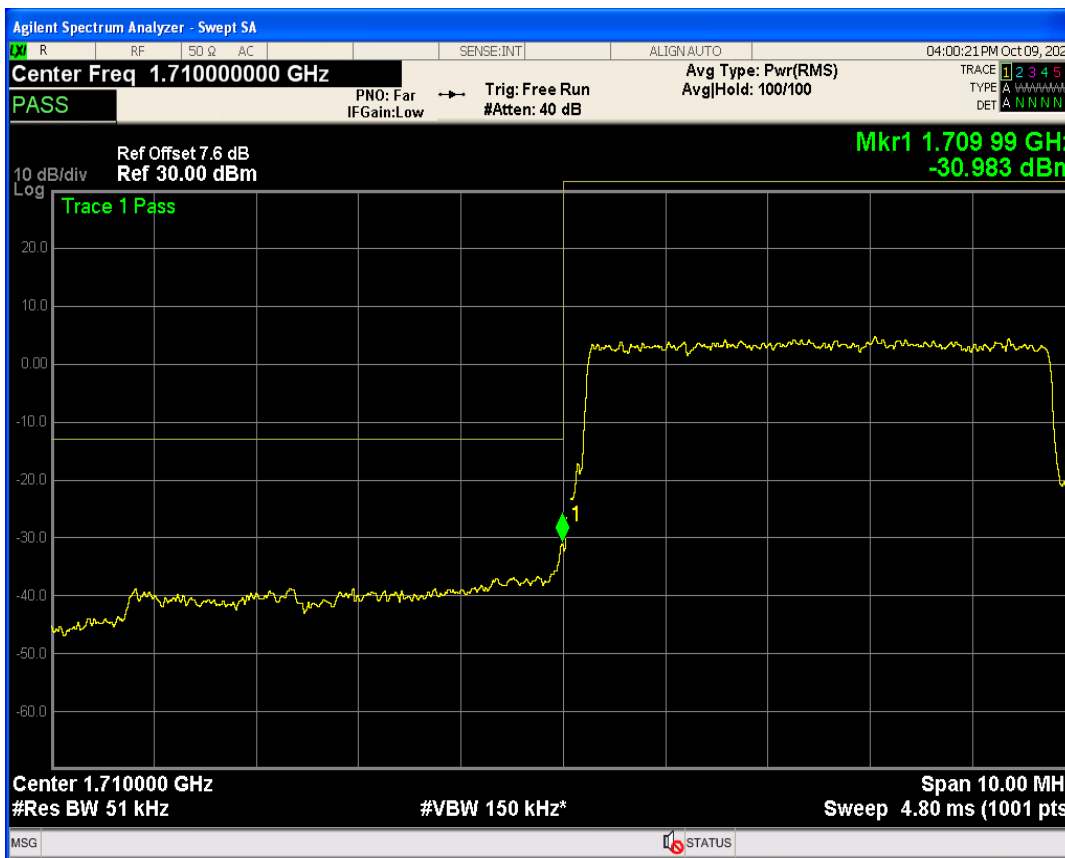

Band4 QPSK BW=3MHz Channel=20385 RB Size=15 Position=#0

Band4 QAM16 BW=3MHz Channel=20385 RB Size=1 Position=#0

Band4 QAM16 BW=3MHz Channel=20385 RB Size=1 Position=#Max

Band4 QAM16 BW=3MHz Channel=20385 RB Size=15 Position=#0

Band4 QPSK BW=5MHz Channel=19975 RB Size=1 Position=#0

Band4 QPSK BW=5MHz Channel=19975 RB Size=1 Position=#Max

Band4 QPSK BW=5MHz Channel=19975 RB Size=25 Position=#0

Band4 QAM16 BW=5MHz Channel=19975 RB Size=1 Position=#0