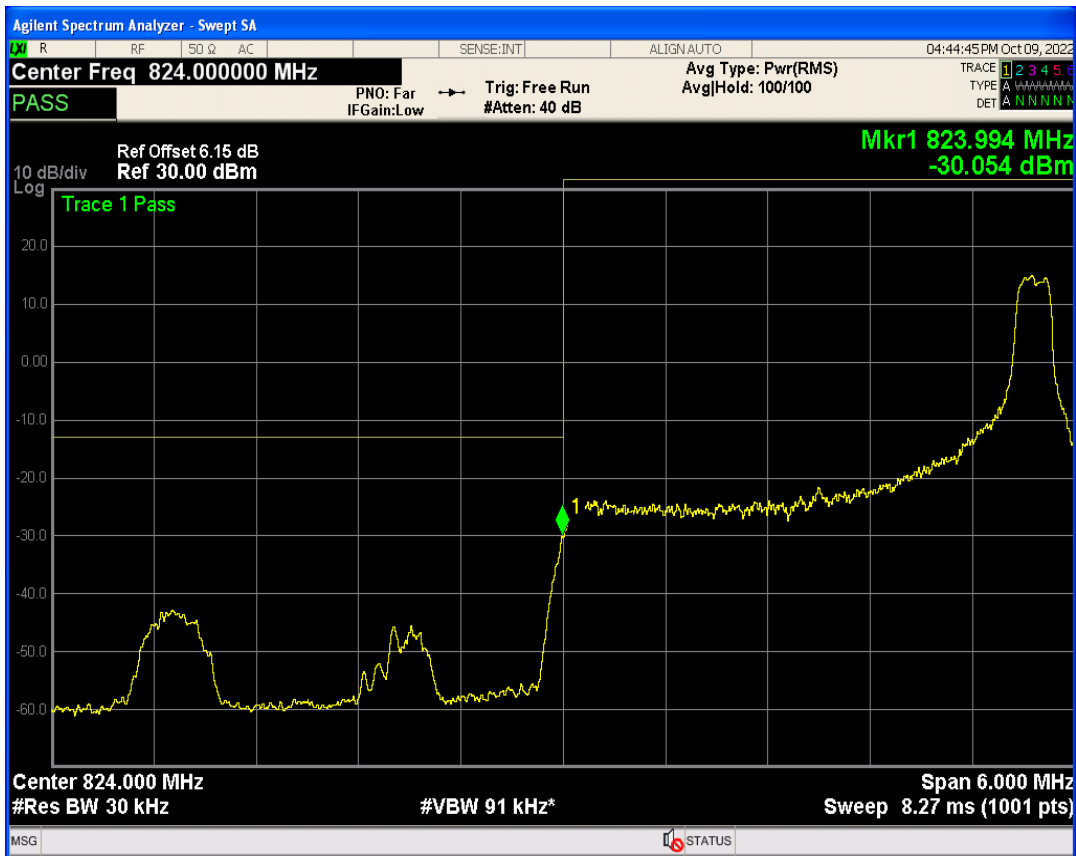

Band5 QAM16 BW=3MHz Channel=20415 RB Size=1 Position=#Max

Band5 QPSK BW=3MHz Channel=20635 RB Size=1 Position=#0