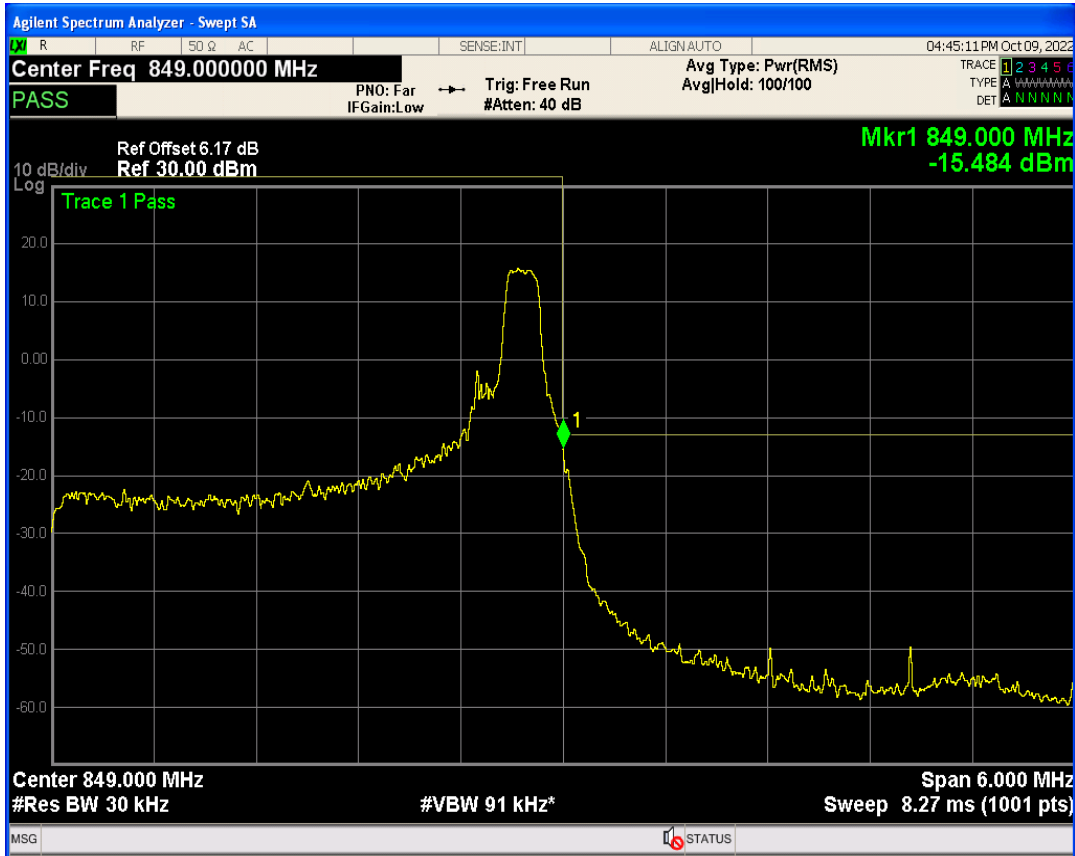

Band5 QPSK BW=3MHz Channel=20635 RB Size=15 Position=#0

Band5 QAM16 BW=3MHz Channel=20635 RB Size=1 Position=#0

Band5 QAM16 BW=3MHz Channel=20635 RB Size=15 Position=#0

Band5 QAM16 BW=3MHz Channel=20635 RB Size=1 Position=#Max