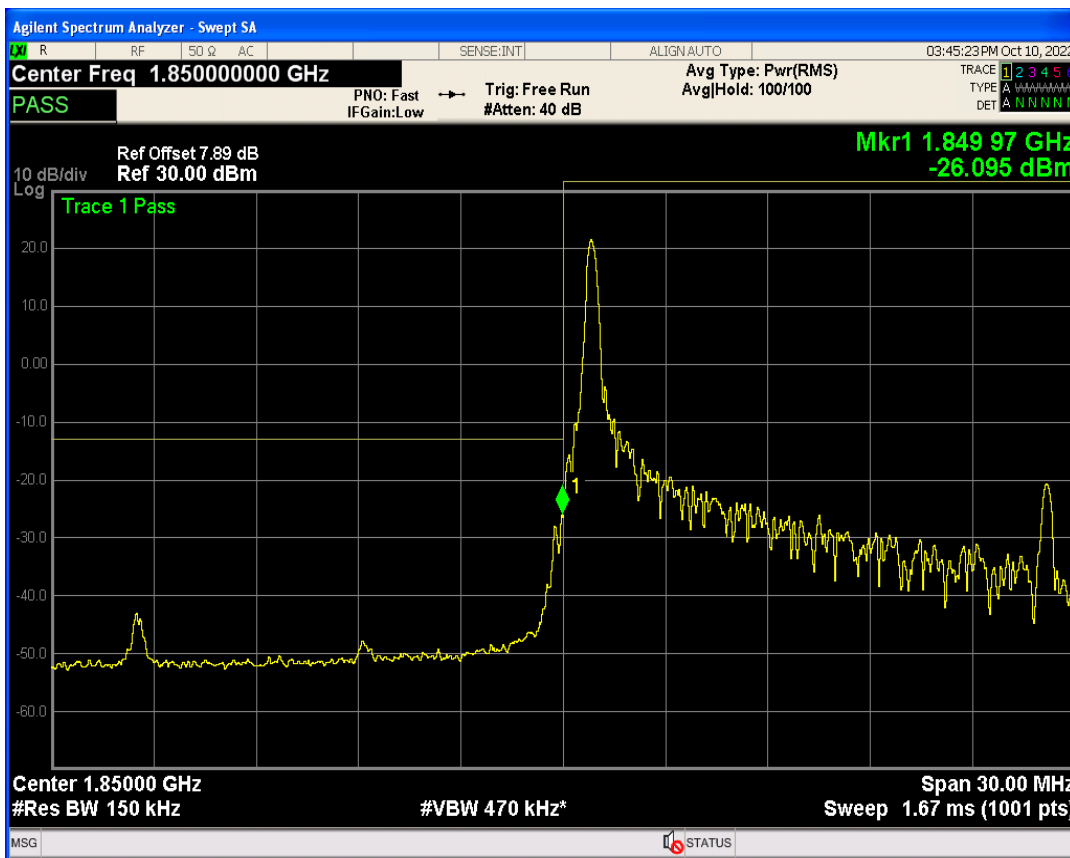

Band2 QAM16 BW=15MHz Channel=18675 RB Size=1 Position=#0

Band2 QAM16 BW=15MHz Channel=18675 RB Size=75 Position=#0