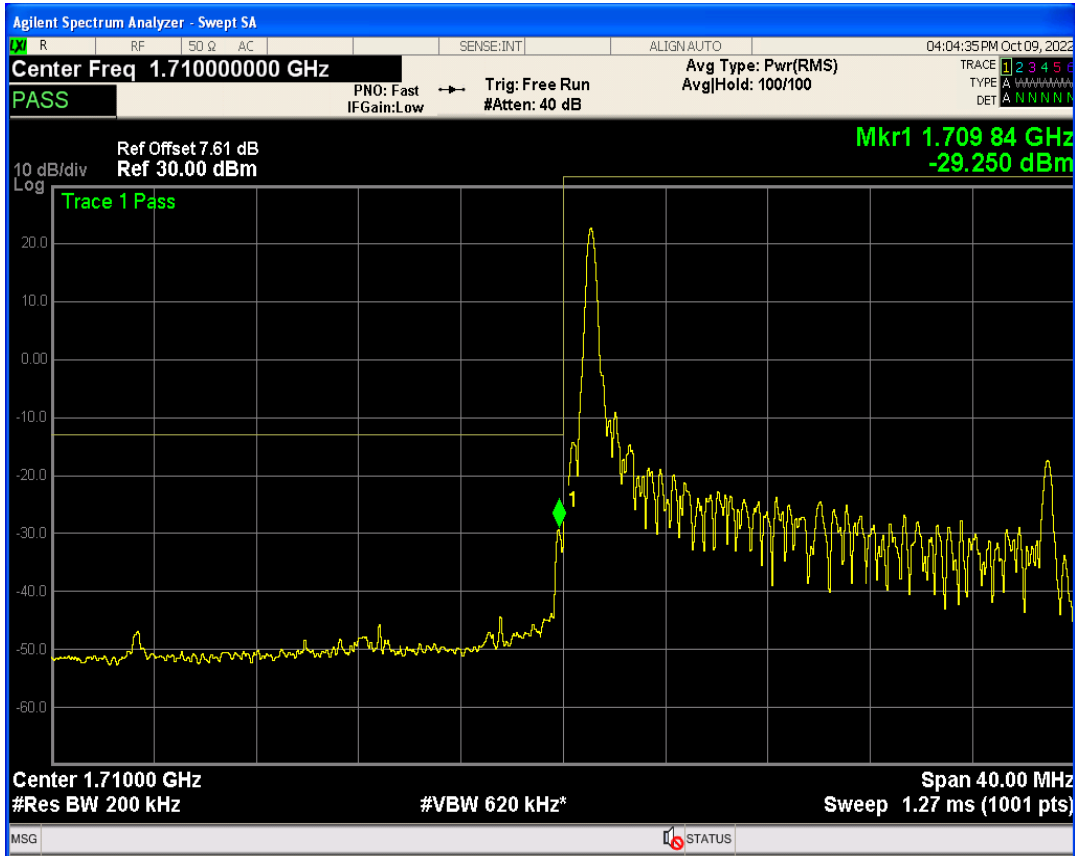

Band4 QPSK BW=20MHz Channel=20050 RB Size=1 Position=#0

Band4 QPSK BW=20MHz Channel=20050 RB Size=100 Position=#0