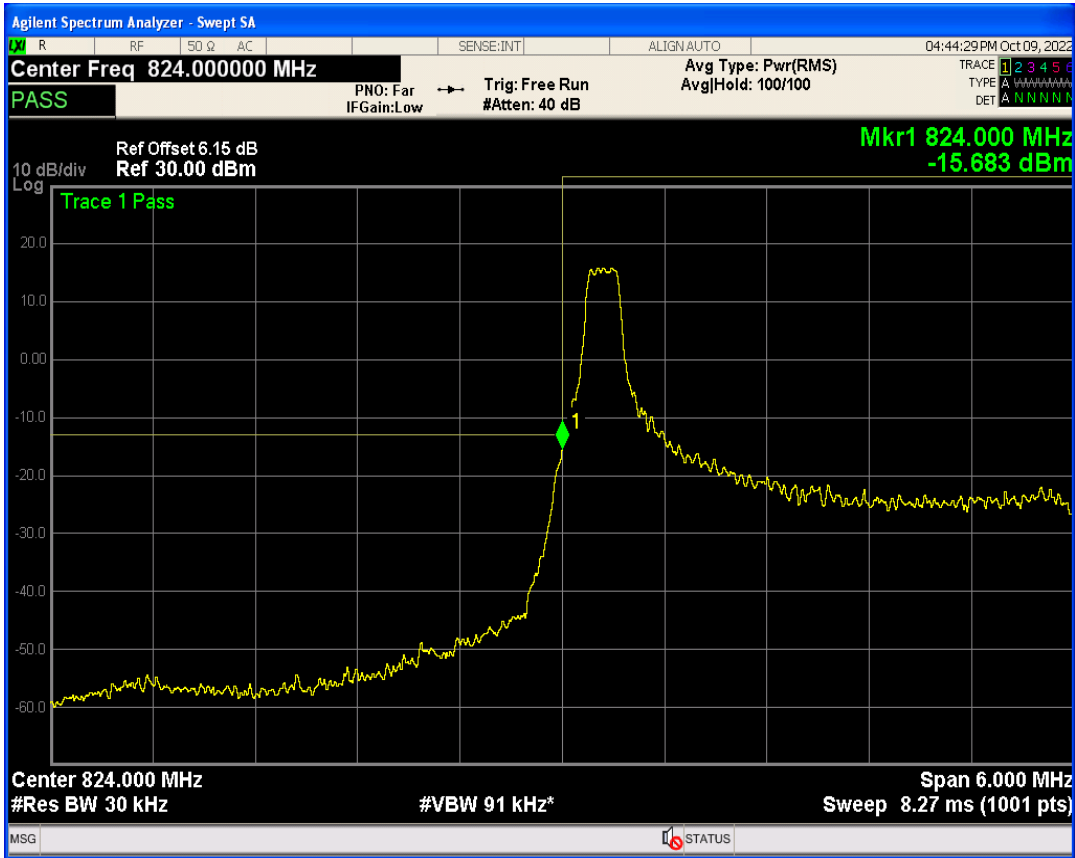

Band5 QAM16 BW=1.4MHz Channel=20643 RB Size=1 Position=#0

Band5 QPSK BW=1.4MHz Channel=20643 RB Size=6 Position=#0

Band5 QAM16 BW=1.4MHz Channel=20643 RB Size=1 Position=#Max

Band5 QPSK BW=3MHz Channel=20415 RB Size=1 Position=#0