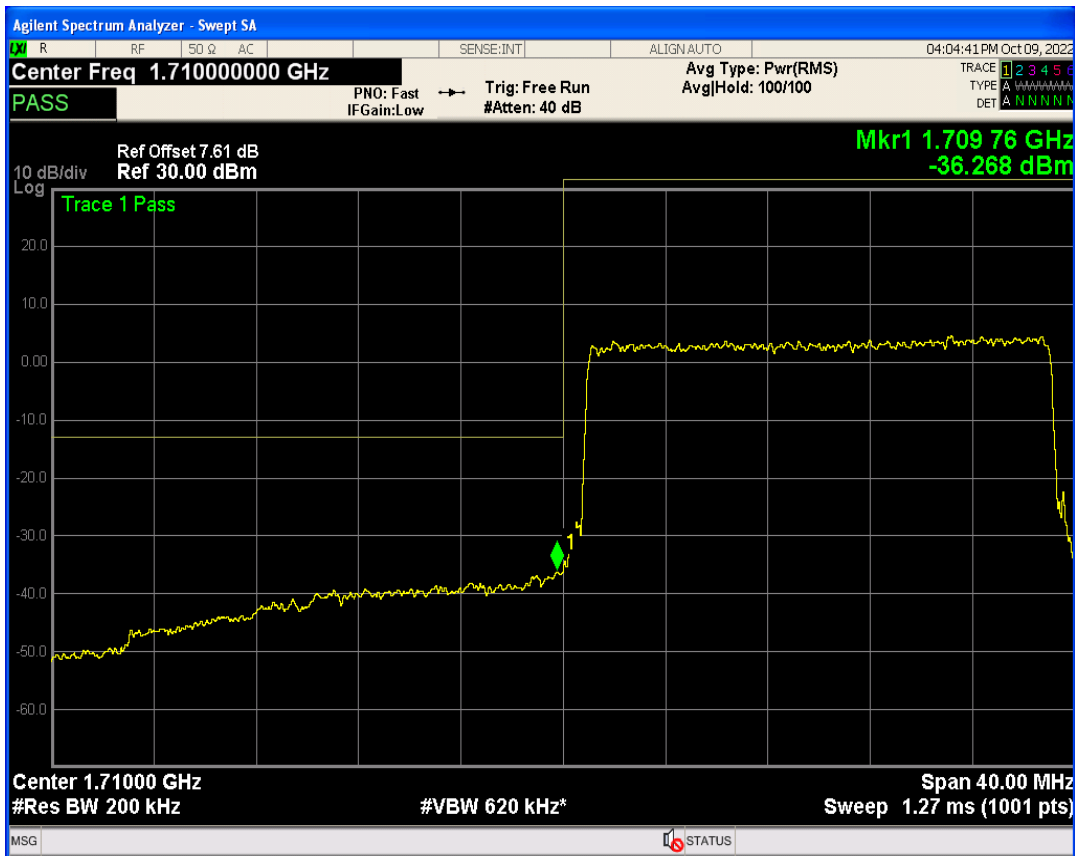

Band4 QPSK BW=20MHz Channel=20050 RB Size=100 Position=#0

Band4 QAM16 BW=20MHz Channel=20050 RB Size=1 Position=#Max