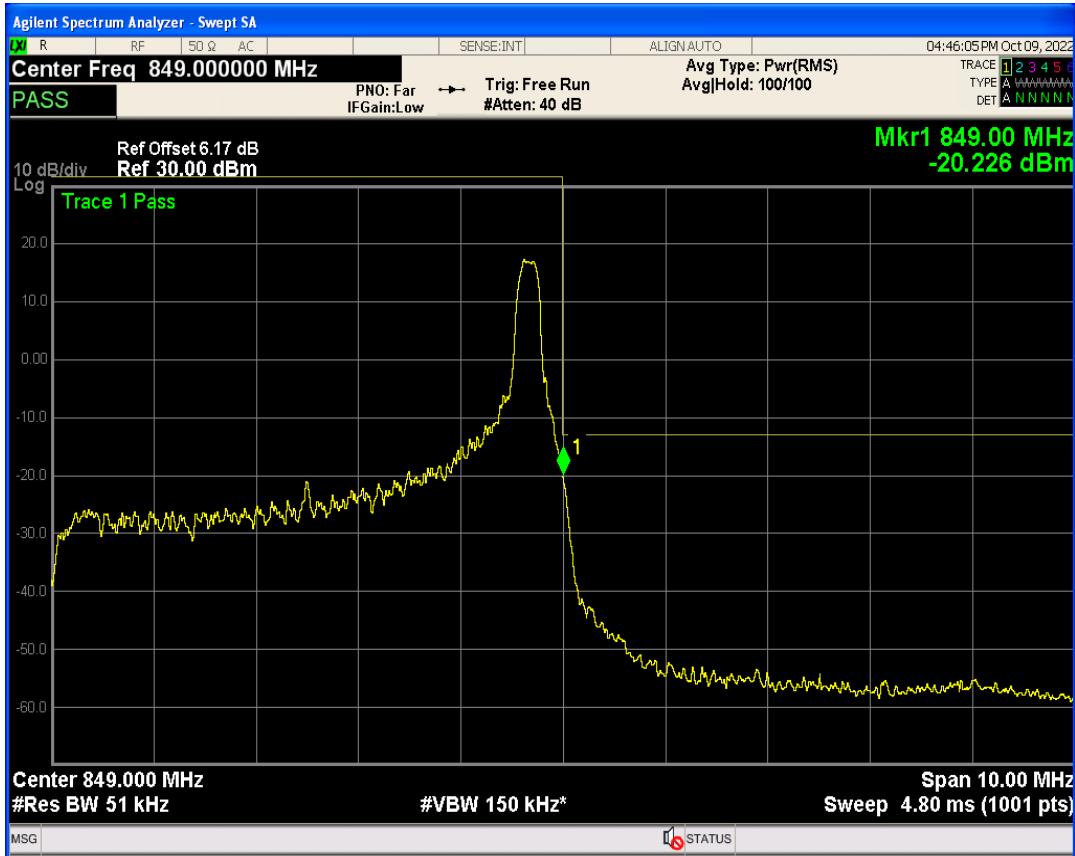

Band5 QPSK BW=5MHz Channel=20625 RB Size=25 Position=#0

Band5 QAM16 BW=5MHz Channel=20625 RB Size=1 Position=#0

Band5 QAM16 BW=5MHz Channel=20625 RB Size=25 Position=#0

Band5 QAM16 BW=5MHz Channel=20625 RB Size=1 Position=#Max