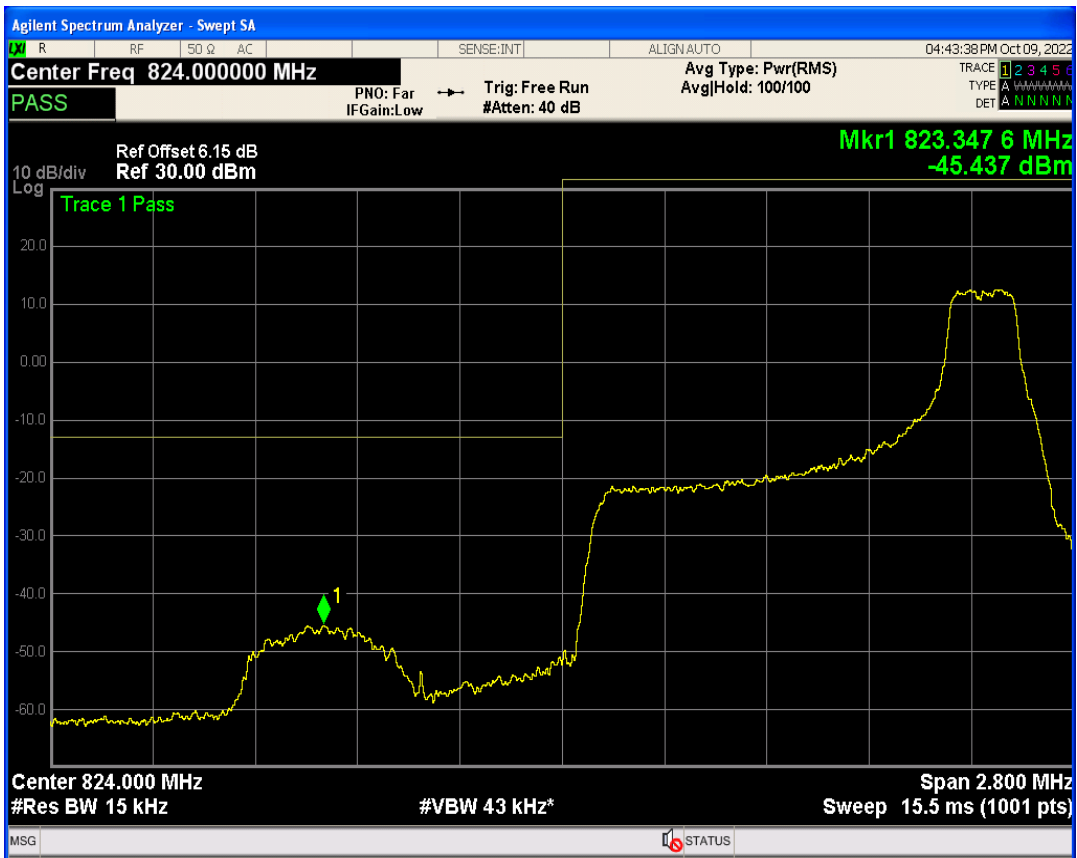

Band5 QAM16 BW=1.4MHz Channel=20407 RB Size=1 Position=#Max

Band5 QAM16 BW=1.4MHz Channel=20407 RB Size=6 Position=#0