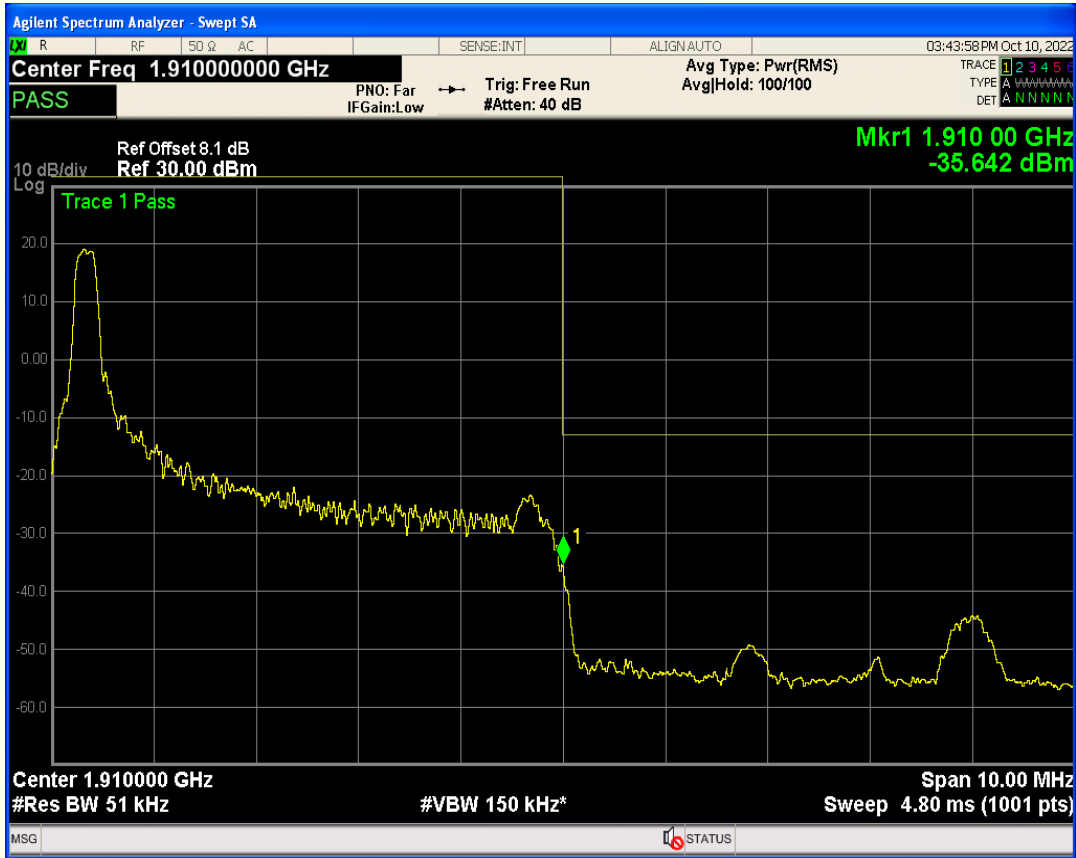

Band2 QAM16 BW=5MHz Channel=18625 RB Size=1 Position=#Max

Band2 QAM16 BW=5MHz Channel=18625 RB Size=25 Position=#0

Band2 QPSK BW=5MHz Channel=19175 RB Size=1 Position=#Max

Band2 QPSK BW=5MHz Channel=19175 RB Size=1 Position=#0