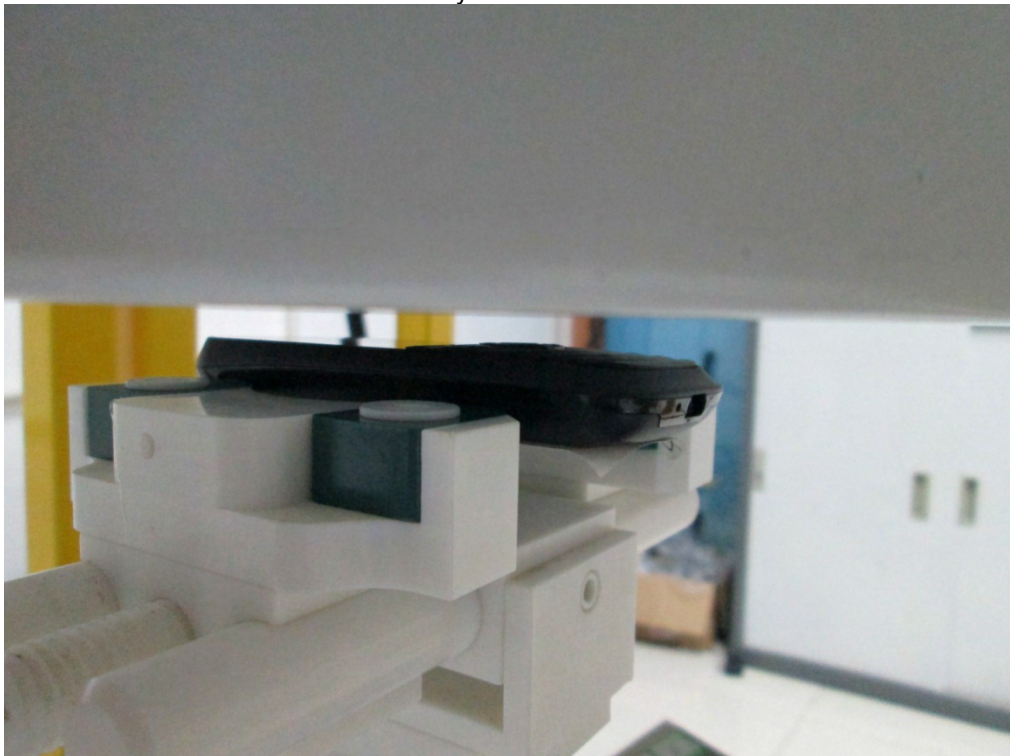

Appendix C. TEST SETUP PHOTOGRAPHS & EUT PHOTOGRAPHS

Test Setup Photographs

LEFT-CHECK TOUCH

LEFT-TILT 15°

RIGHT-CHECK TOUCH

RIGHT-TILT 15°

Body Back 5mm

Body Front 5mm

DEPTH OF THE LIQUID IN THE PHANTOM—ZOOM IN

Note : The position used in the measurement were according to IEEE 1528-2003

EUT PHOTOGRAPHS
TOTAL VIEW OF EUT

TOP VIEW OF EUT

BOTTOM VIEW OF EUT

FRONT VIEW OF EUT

BACK VIEW OF EUT

LEFT VIEW OF EUT

RIGHT VIEW OF EUT

OPEN VIEW OF EUT-1

OPEN VIEW OF EUT-2

OPEN VIEW OF EUT-3

INTERNAL VIEW OF EUT-1

INTERNAL VIEW OF EUT-2