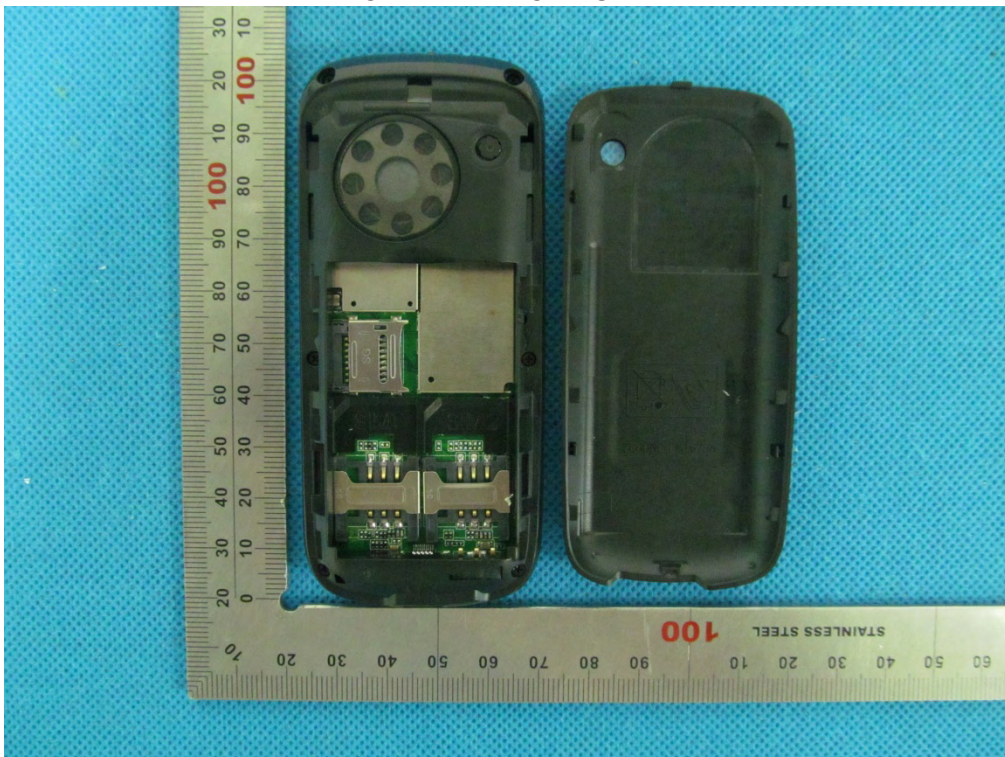

DEPTH OF THE LIQUID IN THE PHANTOM—ZOOM IN

Note : The position used in the measurement were according to IEEE 1528-2003

EUT PHOTOGRAPHS
TOTAL VIEW OF EUT

TOP VIEW OF EUT

BOTTOM VIEW OF EUT

FRONT VIEW OF EUT

BACK VIEW OF EUT

LEFT VIEW OF EUT

RIGHT VIEW OF EUT

OPEN VIEW OF EUT-1

OPEN VIEW OF EUT-2

OPEN VIEW OF EUT-3

INTERNAL VIEW OF EUT-1

INTERNAL VIEW OF EUT-2