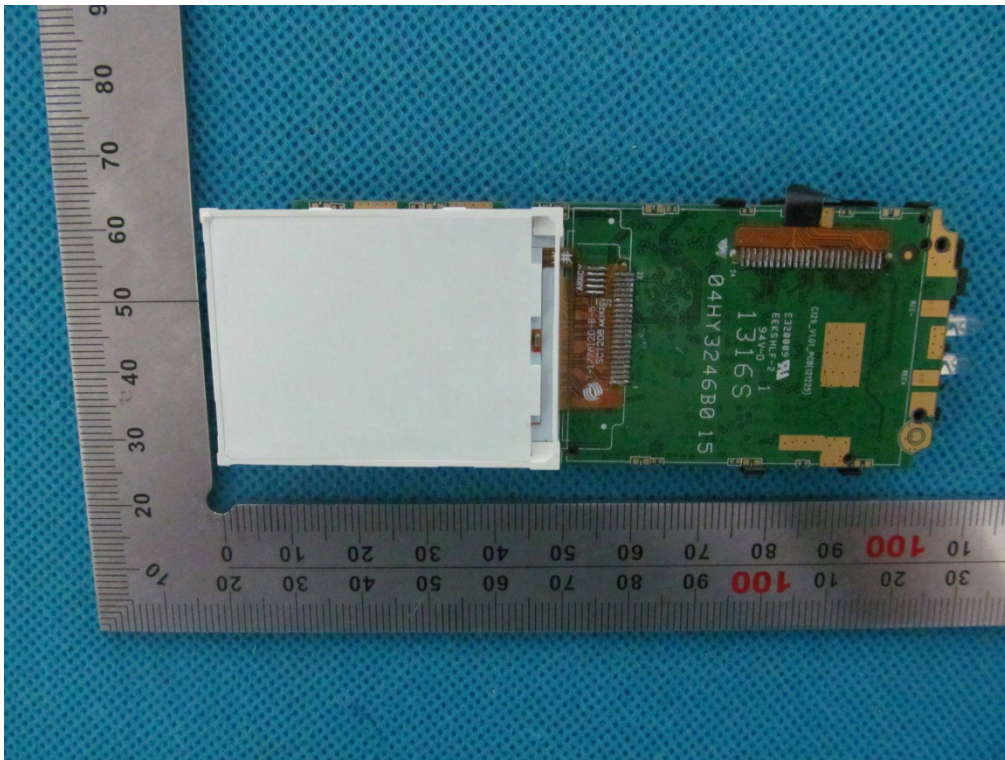

DEPTH OF THE LIQUID IN THE PHANTOM—ZOOM IN

Note : The position used in the measurement were according to IEEE 1528-2003

EUT PHOTOGRAPHS
TOTAL VIEW OF EUT

TOP VIEW OF EUT

BOTTOM VIEW OF EUT

FRONT VIEW OF EUT

BACK VIEW OF EUT

LEFT VIEW OF EUT

RIGHT VIEW OF EUT

OPEN VIEW OF EUT-1

OPEN VIEW OF EUT-2

OPEN VIEW OF EUT-3

INTERNAL VIEW OF EUT-1

INTERNAL VIEW OF EUT-2