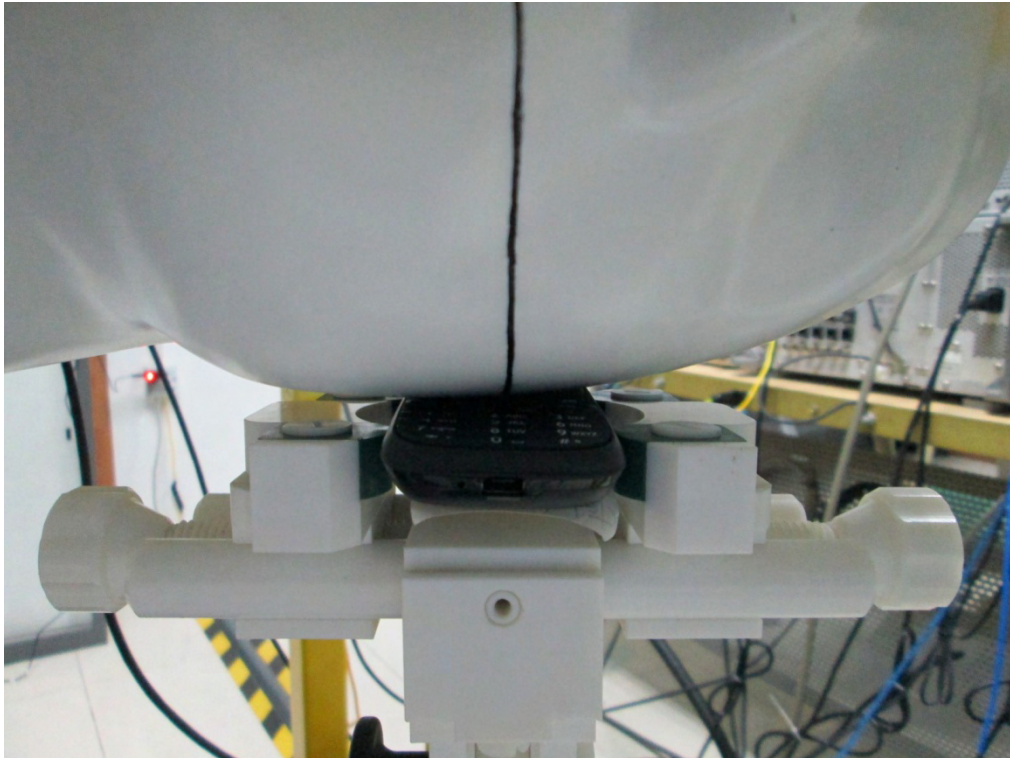

Appendix C. TEST SETUP PHOTOGRAPHS & EUT PHOTOGRAPHS

Test Setup Photographs

LEFT-CHECK TOUCH

LEFT-TILT 15°

RIGHT-CHECK TOUCH

RIGHT-TILT 15°

Body Back 5mm

Body Front 5mm

DEPTH OF THE LIQUID IN THE PHANTOM—ZOOM IN

Note : The position used in the measurement were according to IEEE 1528-2003

EUT PHOTOGRAPHS
TOTAL VIEW OF EUT

TOP VIEW OF EUT

BOTTOM VIEW OF EUT

FRONT VIEW OF EUT