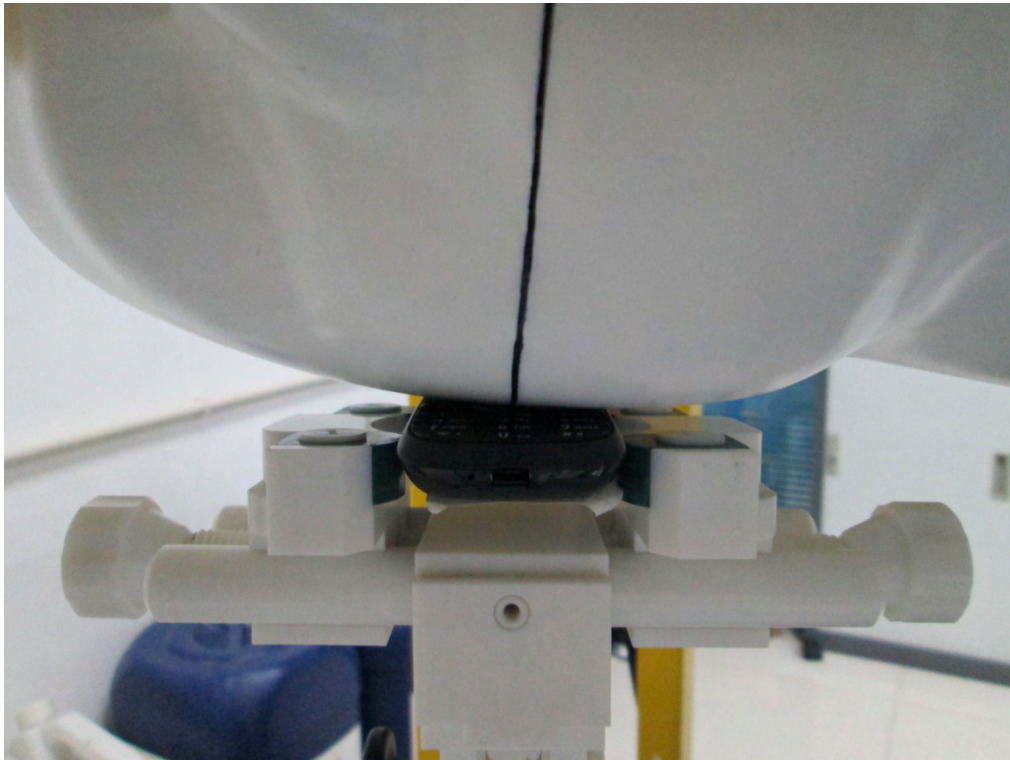

Appendix C. TEST SETUP PHOTOGRAPHS & EUT PHOTOGRAPHS

Test Setup Photographs

LEFT-CHECK TOUCH

LEFT-TILT 15°

RIGHT-CHECK TOUCH

RIGHT-TILT 15°

Body Back 5mm

Body Front 5mm

DEPTH OF THE LIQUID IN THE PHANTOM—ZOOM IN

Note : The position used in the measurement were according to IEEE 1528-2003

EUT PHOTOGRAPHS
TOTAL VIEW OF EUT

TOP VIEW OF EUT

BOTTOM VIEW OF EUT

FRONT VIEW OF EUT