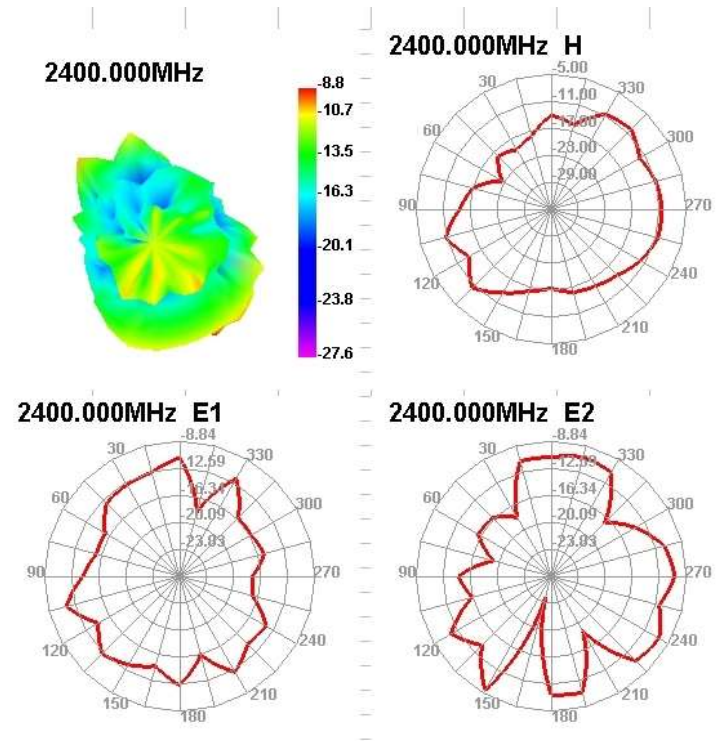

1. Product Overview & Dimension

2. Test Result

2.1 VSWR

Frequency (MHz)	2400	2450	2500
VSWR	4.08	3.32	2.69

2. Test Result

2.2 SMISH

Frequency (MHz)	2400	2450	2500
SMISH	13.39	15.20	18.68

2. Test Result

2.3 GAIN & Efficiency

Frequency(MHz)	Efficiency (%)	Average GAIN(dB)	Peak GAIN (dBi)
2400	4.33	-13.64	-8.84
2450	5.26	-12.79	-6.67
2500	5.96	-12.25	-6.17

2. Test Result

2.4 3D DATE

2. Test Result